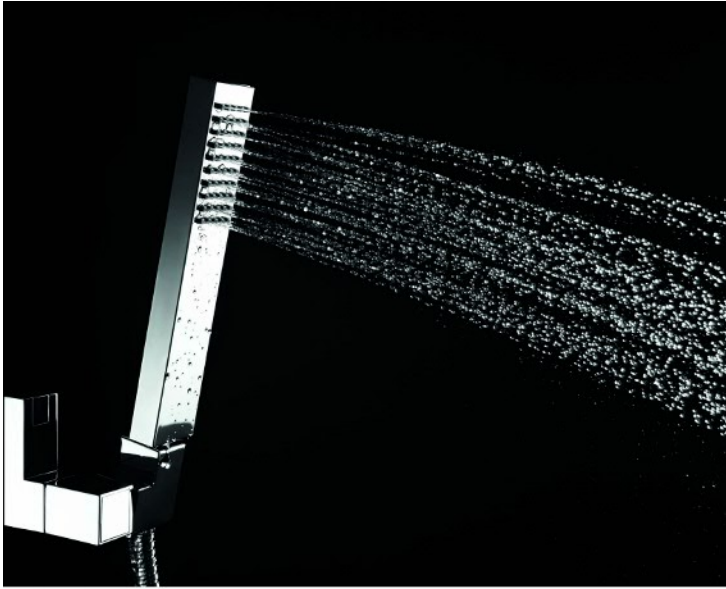

Hand shower series

TAASTE CARE IN WARM WATER

ASAN DOOSH
031/032