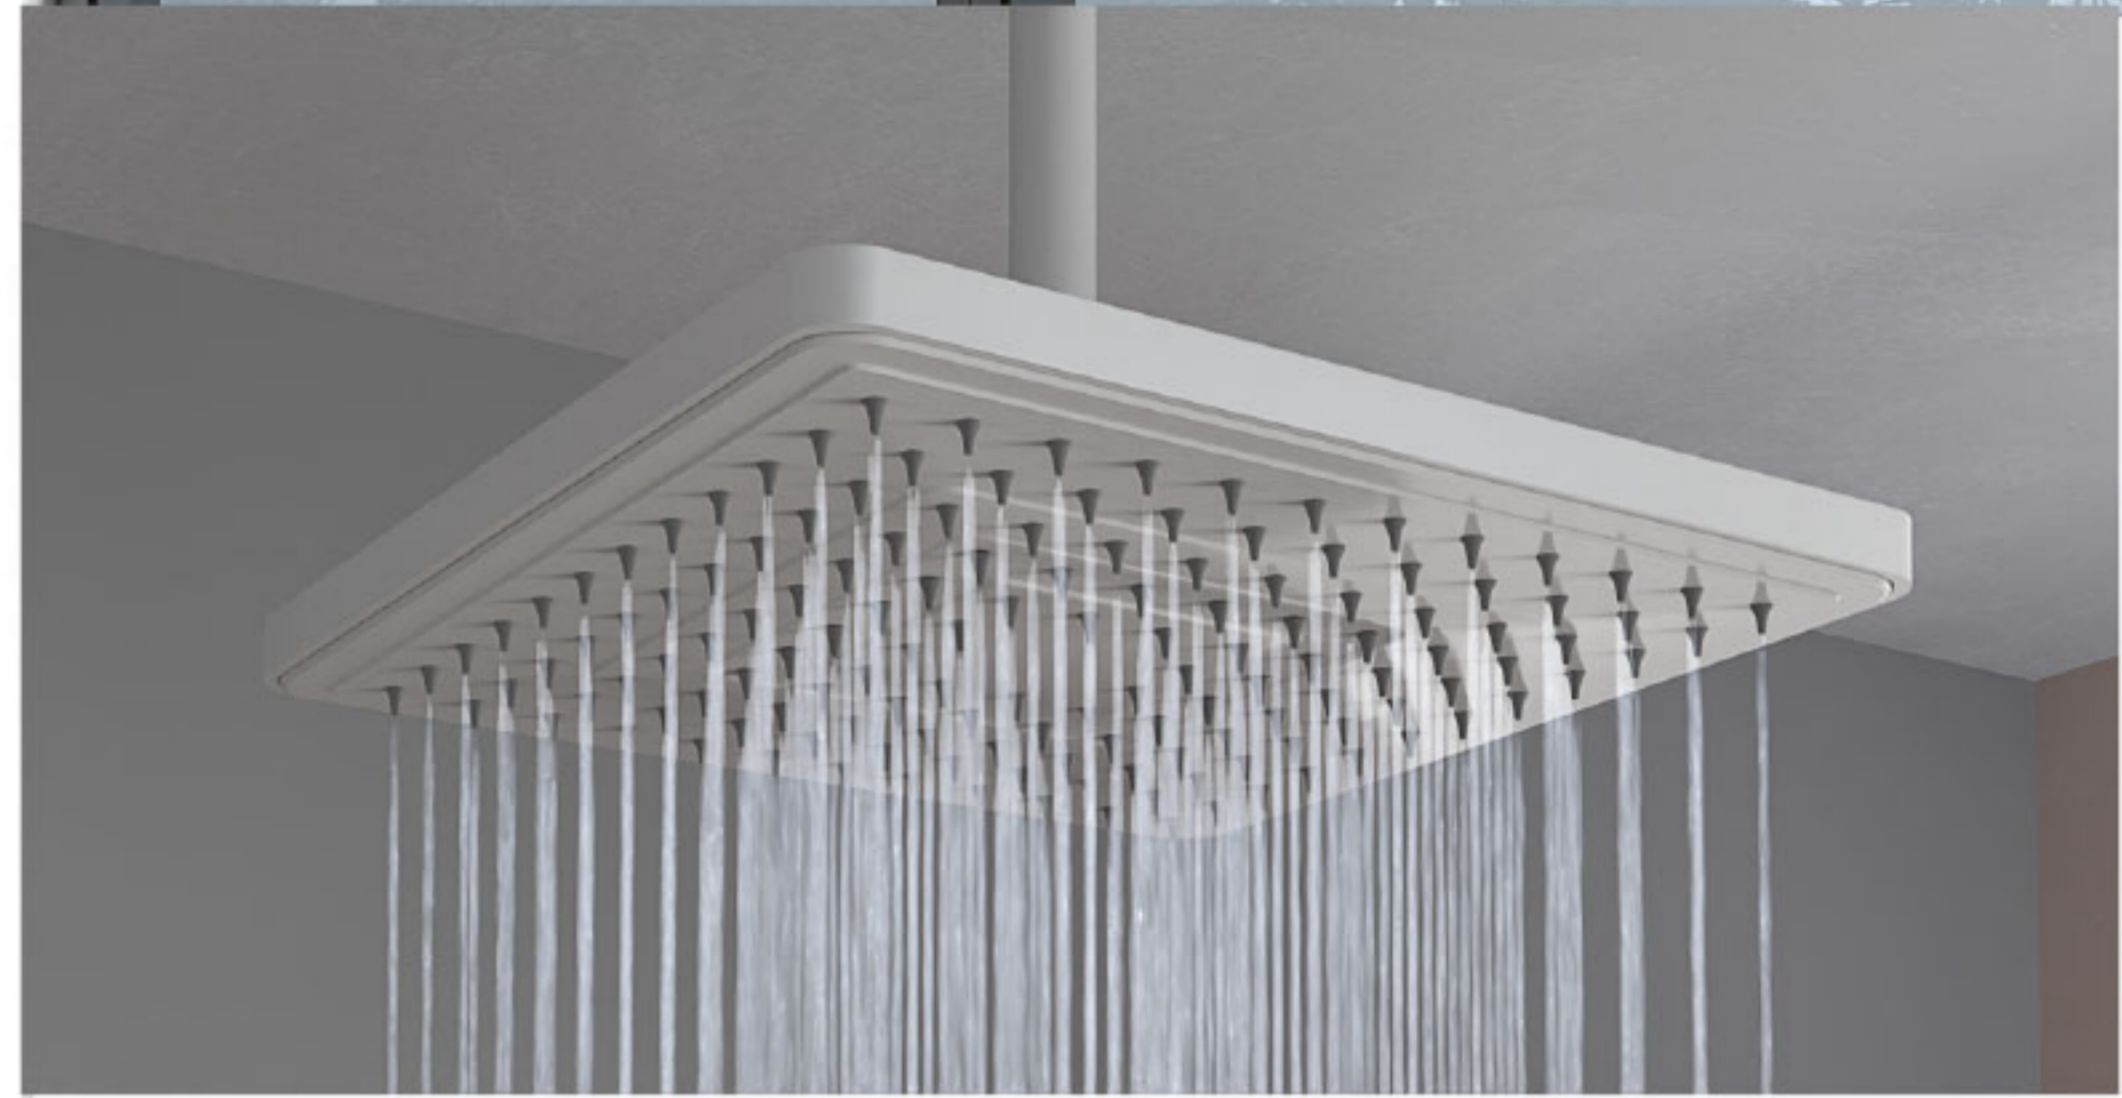

**Built-in BASIN MIXER
KAREN MODEL**

▶ TYPE: PLUS

55
54 atrisataps.ir

**Built-in BASIN MIXER
KAREN MODEL**

▶ TYPE: G PLATE

57
56 atrisataps.ir

▶ TYPE: NORMAL

**Built-in SHOWER SET
KAREN MODEL**

▶ TYPE: A

59

58 atrisataps.ir

2022-23 ATRISA Company,
best collection of built-in faucet products

Built-in SHOWER SET KAREN MODEL

Shower set A & B type includes;
fixed rain shower (wall or ceiling), diverter has
3 modes, Independent plate with hot and cold
water adjustment lever, movable rain shower,
bath spot wall mounted (only in A type)