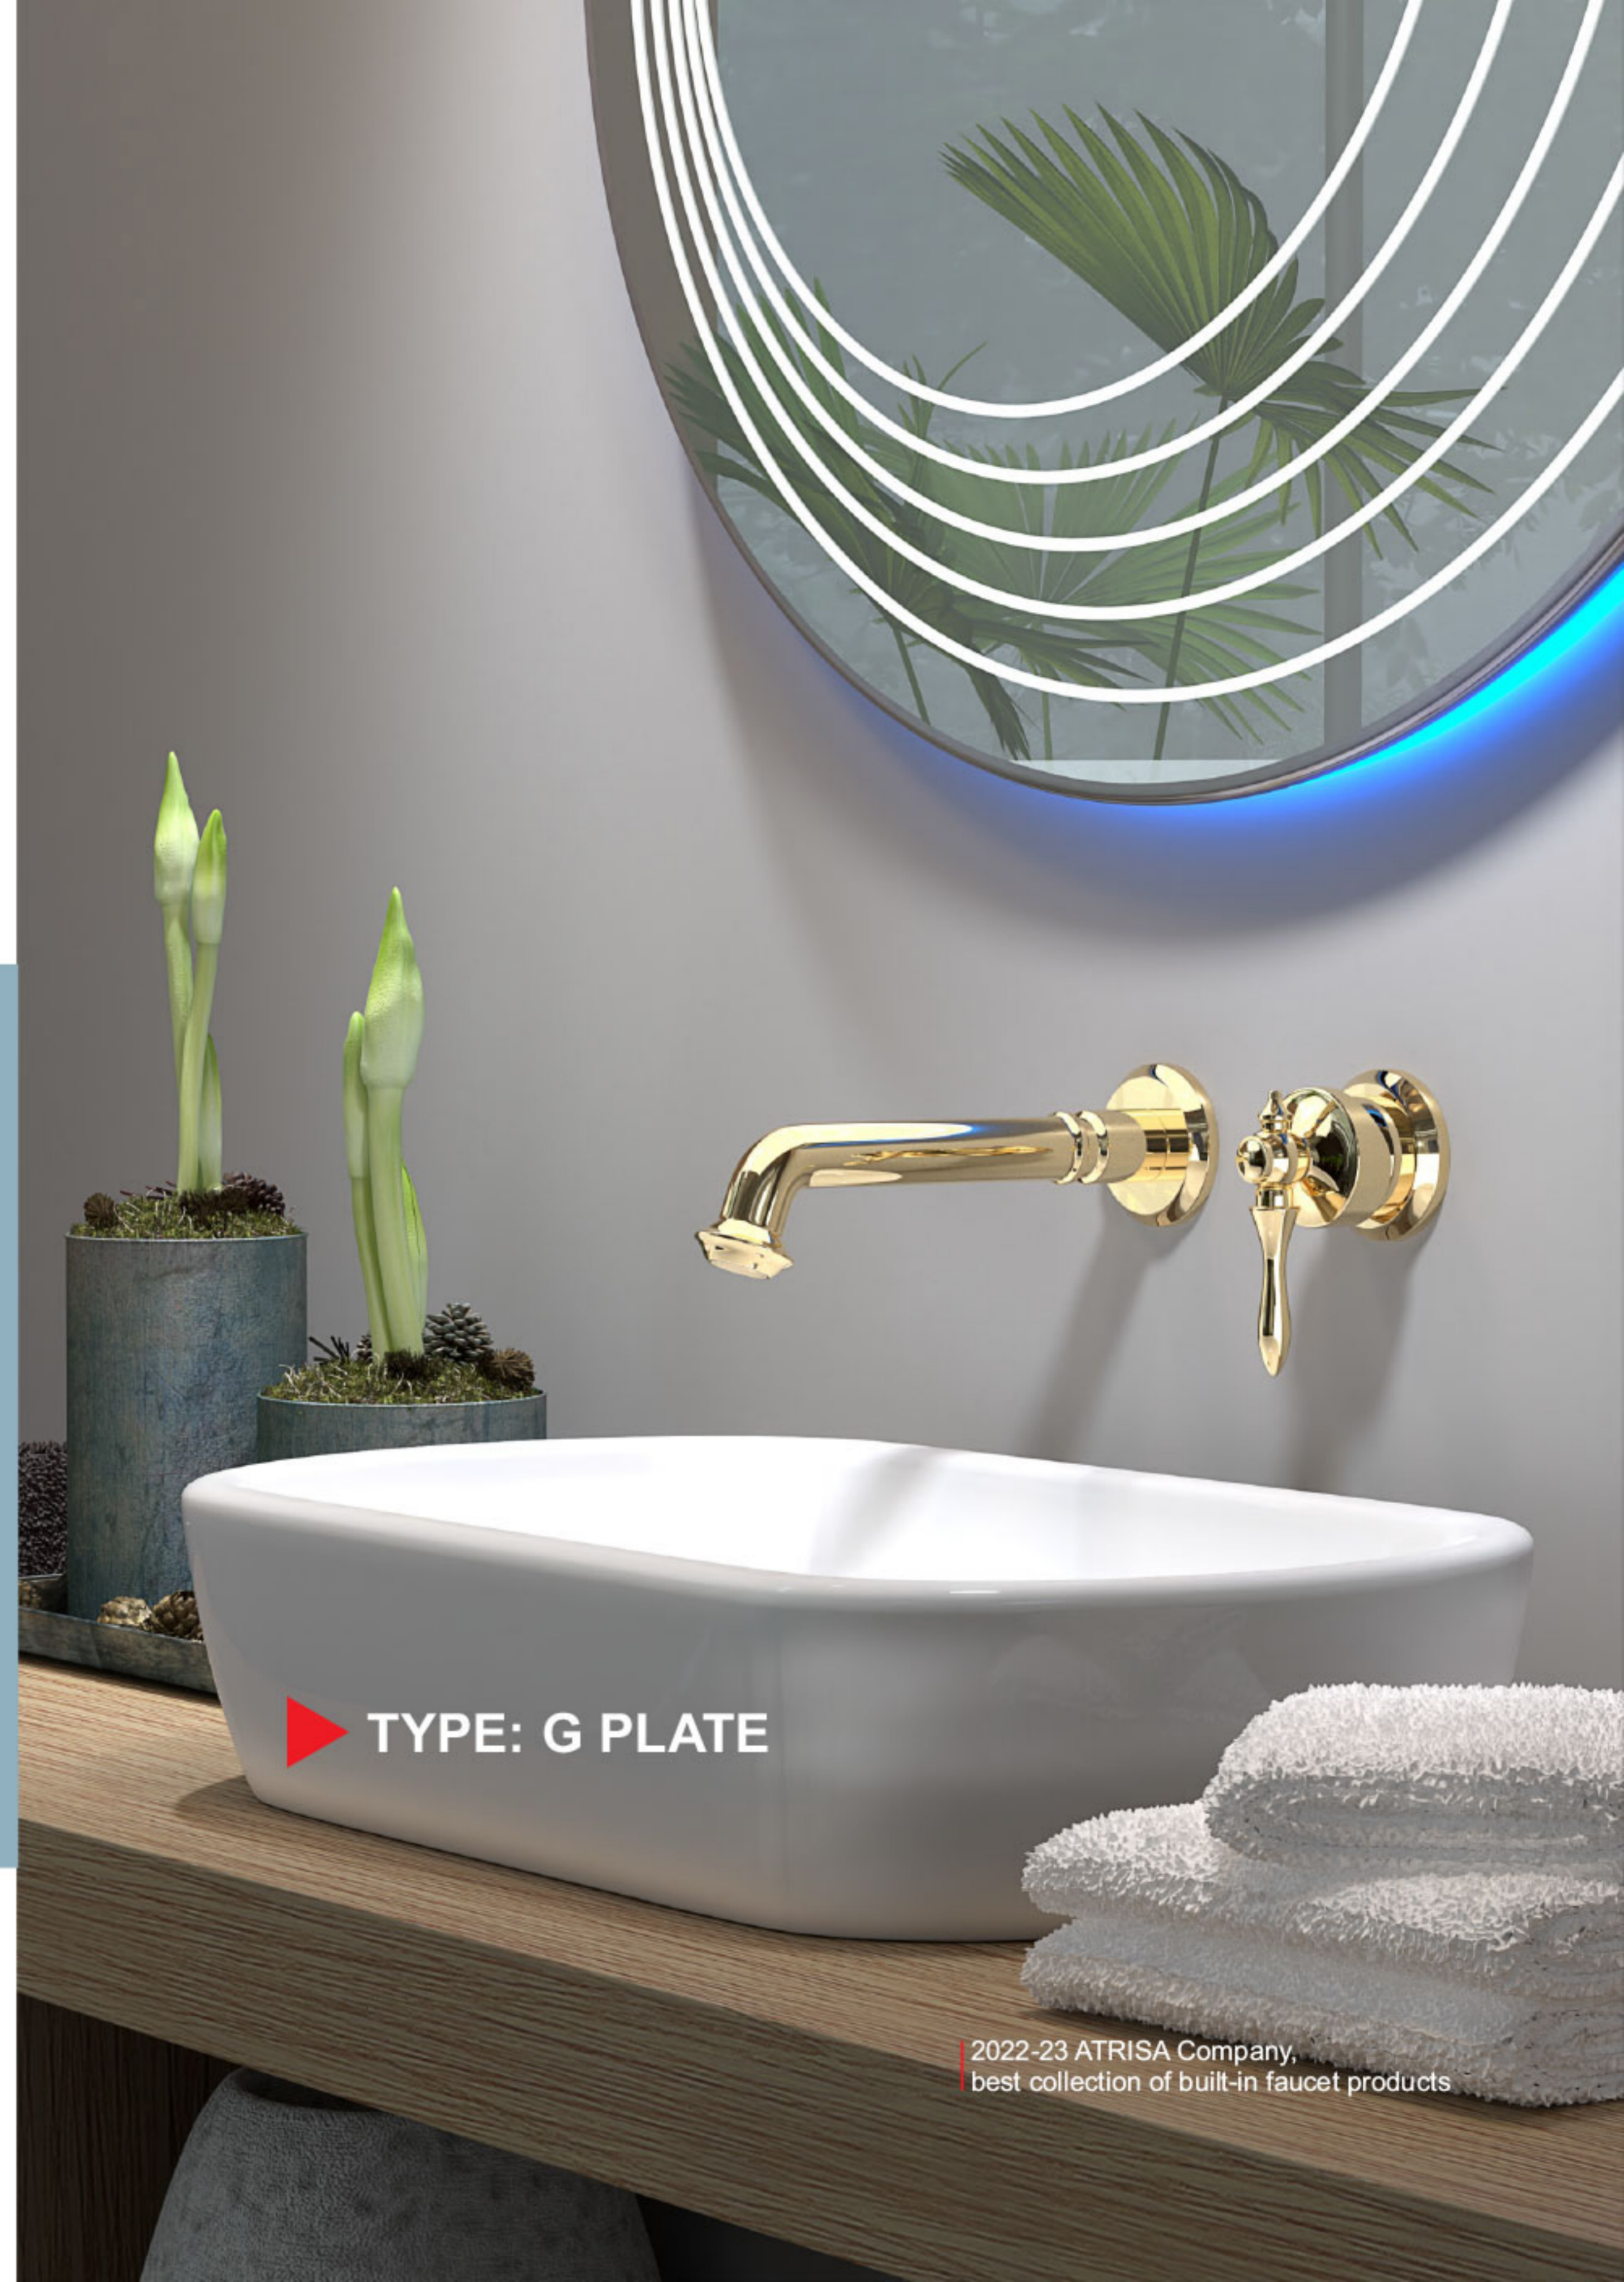

11
10 atrisataps.ir

▶ TYPE: G PLATE

Built-in SHOWER SET ZIGMOND MODEL

Shower set type A includes;
Fixed rain shower (wall or ceiling)
Attached to the retaining pipe (ceiling or wall)
and has a silicone head ;
with anti-dandruff and and the weather mixing
system.