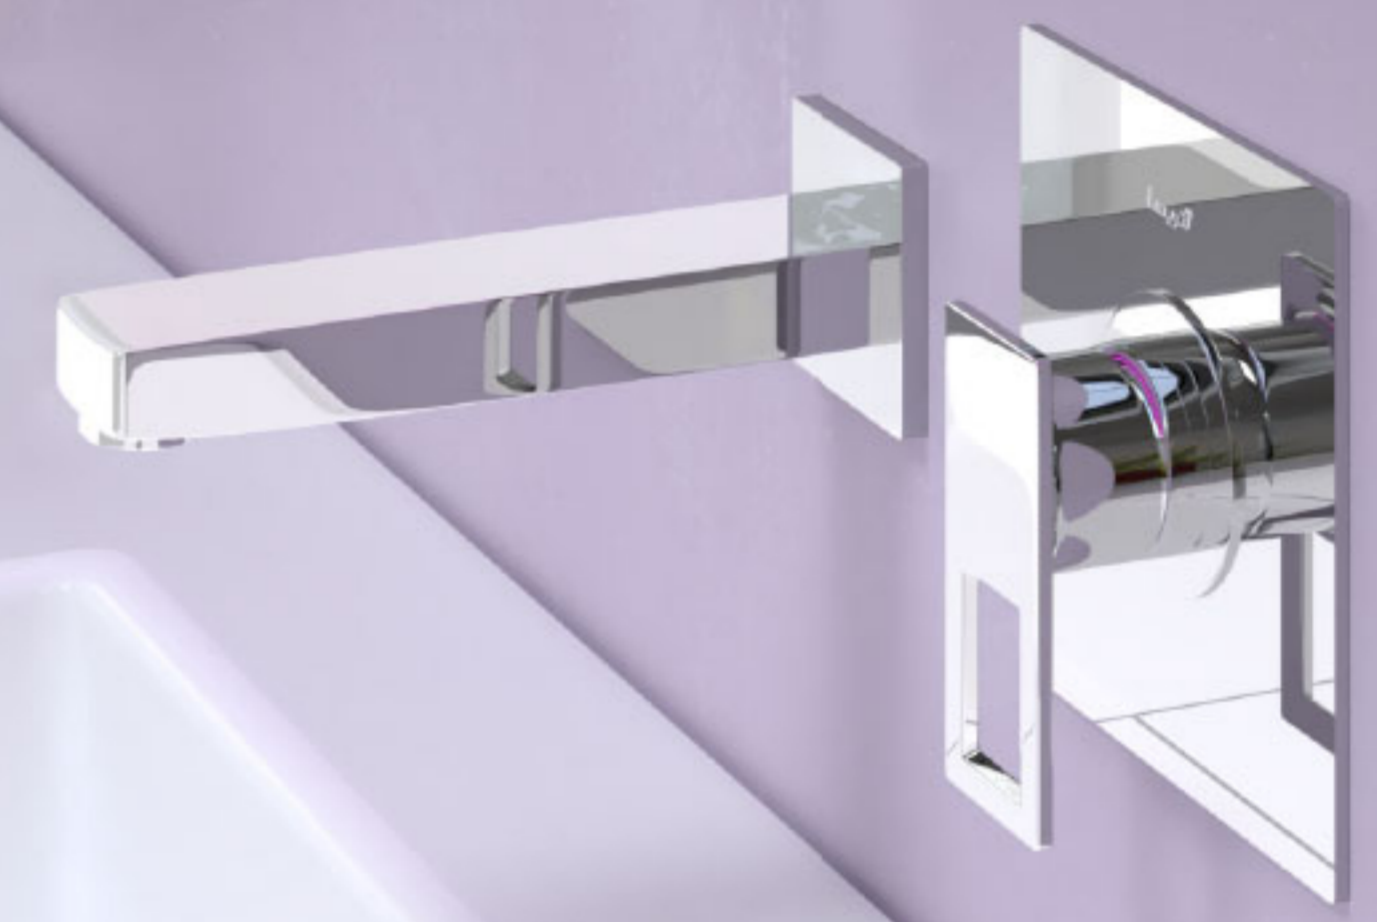

Built-in BASIN MIXER
DELTA MODEL

TYPE: PLUS

83
82

**Built-in BASIN MIXER
DELTA MODEL**

▶ TYPE: G PLATE

85
84

Basin mixer J type and normal includes;
independent plate (for hot and cold water
adjustment lever)
and bath spot wall mounted.

روشویی تیپ G (پلیت کوچک) و تیپ نرمال شامل :
پلیت مستقل (همراه با اهرم تنظیم آب سرد و گرم) و آبریز
می باشد.

▶ TYPE: NORMAL

▶ TYPE: A

Built-in SHOWER SET DELTA MODEL

Fixed rain shower (wall or ceiling), with silicone head, anti-dandruff and lime, With fast cleaning capability.

سردوش ثابت با لوله نگهدارنده (سقفی یا دیواری) ، دارای سر سیلیکونی، ضد شوره و آهک، با قابلیت تمیز کردن سریع.

40° MOVEMENT

Built-in SHOWER SET DELTA MODEL

Shower set A & B type includes;
fixed rain shower (wall or ceiling), diverter has
3 modes, Independent plate with hot and cold
water adjustment lever, movable rain shower,
bath spot wall mounted (only in A type)