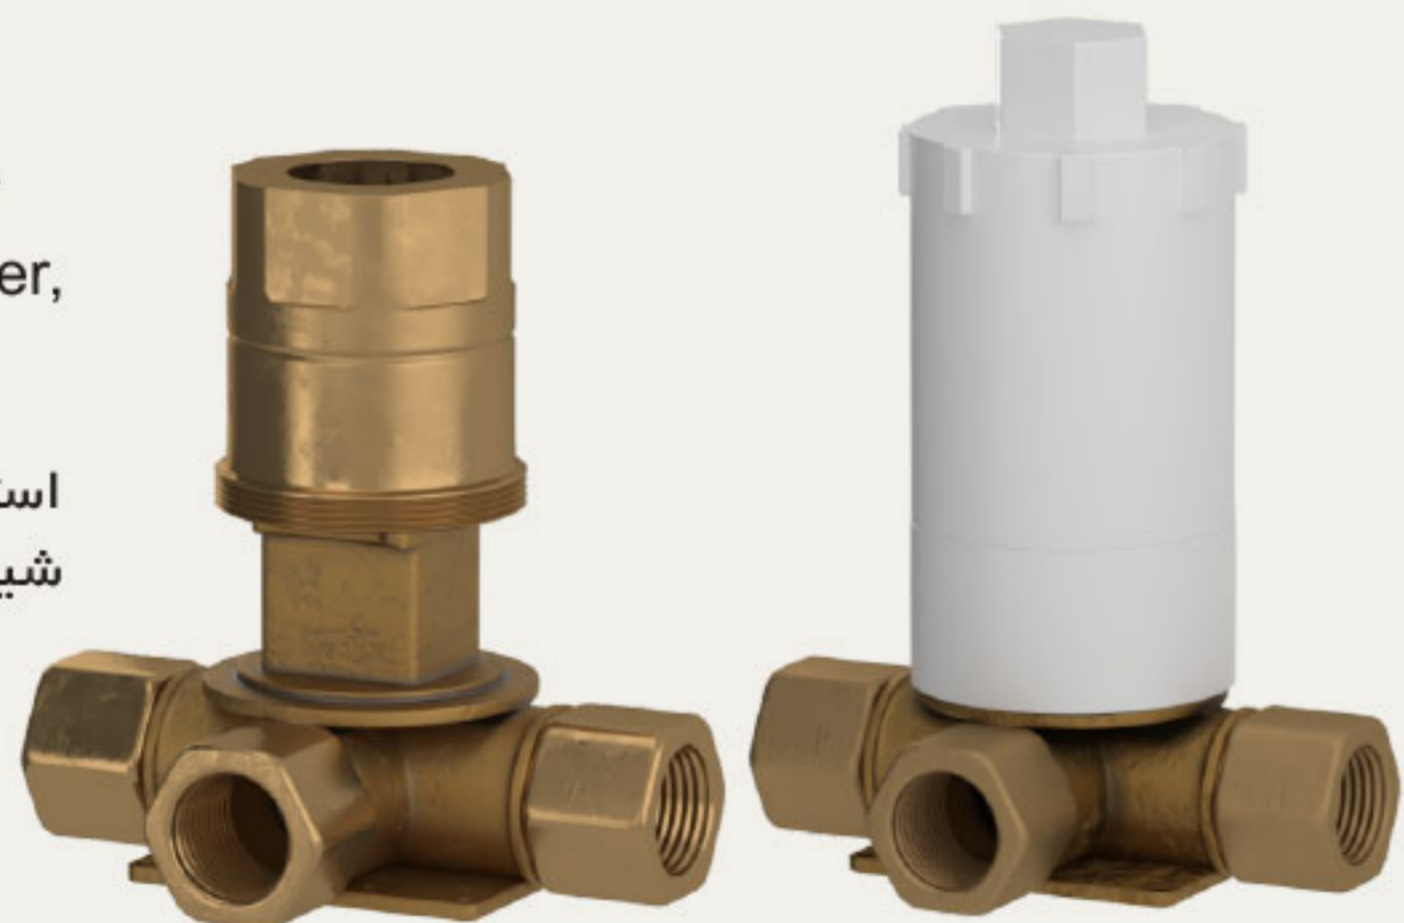

structure G , common for basin mixer and toilet mixer, G plate.

استراکچر G مشترک برای شیر توالت و شیر روشویی G پلیت