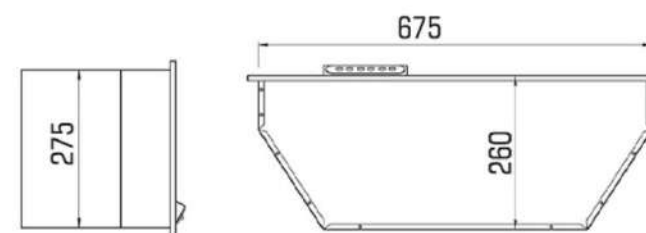

## KITCHEN HOOD

Name	Size
Mahan F	90 cm

Name	Size
Radan F	90 cm

**BORNIK**  
KITCHEN ART WORLD

innovation is in the air

## KITCHEN HOOD

Name	Size
Mahak F	60 cm

Name	Size
Saman F	90 cm

**BORNIK**  
KITCHEN ART WORLD

innovation is in the air

### سایز اصلی