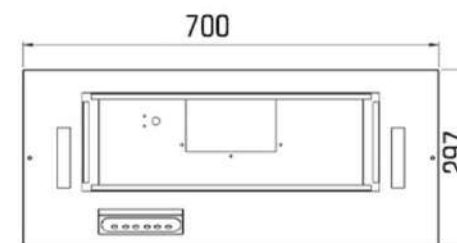

## KITCHEN HOOD

Name	Size
Mahan F	90 cm

Name	Size
Radan F	90 cm

**BORNIK**  
KITCHEN ART WORLD

innovation is in the air

## KITCHEN HOOD

Name	Size
Mahak F	60 cm

Name	Size
Saman F	90 cm

**BORNIK**  
KITCHEN ART WORLD

innovation is in the air

### سایز اصلی