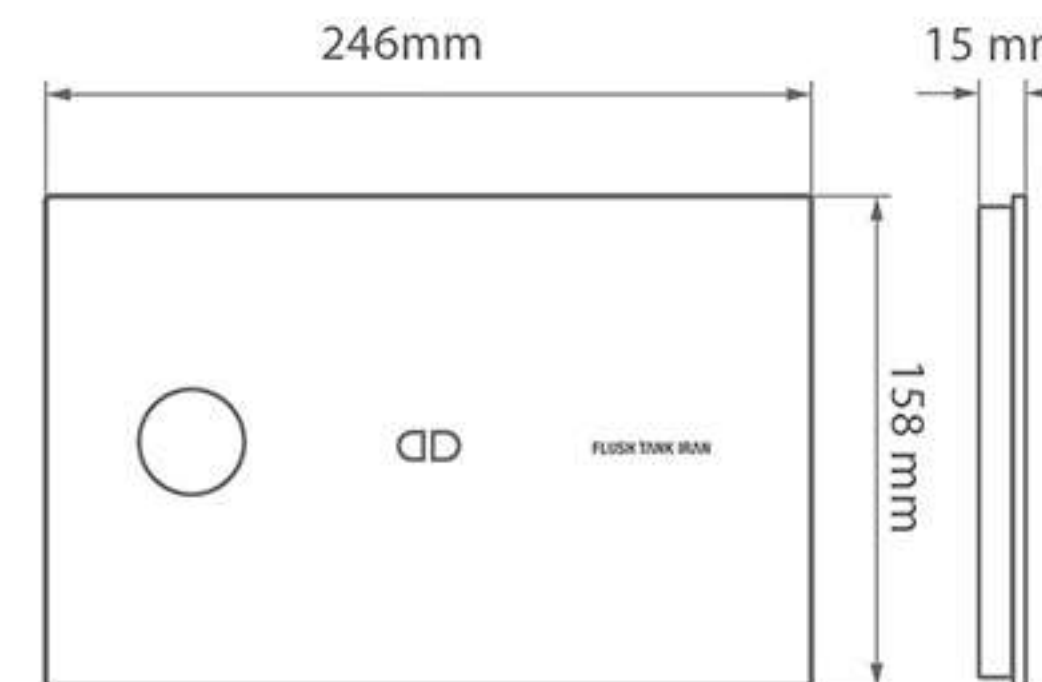

- A color to match your mood

The innovative 80 Serie is a touchless flush plate available in black, white, gold, chrome and rosegold glass finishes to match your décor or match your mood.

- Smart dual flush system to save more water

When a user is detected in the sensor range for 5 sec, light on the control plate is activated automatically.

When a user leaves the sensor range, it will flush automatically according to the use time (half flush when use time within 5-90 sec, full flush when use time more than 90 sec).

Manual push button can be push anytime to activate the flush without waiting.

کلید های تخلیه تاچلس به دلیل عدم نیاز به تماس با کلید به ارتقا سطح بهداشت کمک کرده و به لطف سطح شیشه ای و عدم تماس دست به راحتی تمیز می شوند و تمیز می مانند.

- رنگی مطابق روحیات شما

سری ۸۰ کلید های تخلیه تاچلس به منظور مطابقت با دکوراسیون یا روحیات شما در رنگ های مشکی، سفید، طلایی، کروم و رزگلد با طرح شیشه موجود می باشد.

- سیستم تخلیه دوزمانه هوشمندانه به منظور صرفه جویی بیشتر در مصرف آب

زمانی که مصرف کننده به مدت ۵ ثانیه در دامنه سنسور شناسایی شود، چراغ صفحه کنترل کلید به صورت خودکار روشن شده و هنگامی که مصرف کننده محدوده سنسور را ترک می کند با توجه به مدت زمان استفاده به صورت خودکار تخلیه صورت می گیرد.

(تخلیه کوتاه برای مدت زمان استفاده بین ۵ تا ۹۰ ثانیه و تخلیه کامل برای مدت زمان استفاده بیشتر از ۹۰ ثانیه) دکمه تخلیه دستی به منظور فعالسازی تخلیه در هر زمانی بدون نیاز به انتظار قابل استفاده است.

**NO TOUCH FLUSH.
EVEN WHEN THERE IS
NO ELECTRICITY !**

بدون نیاز به تماس، حتی در صورت قطعی برق!

TOUCHLESS | 80 SERIES