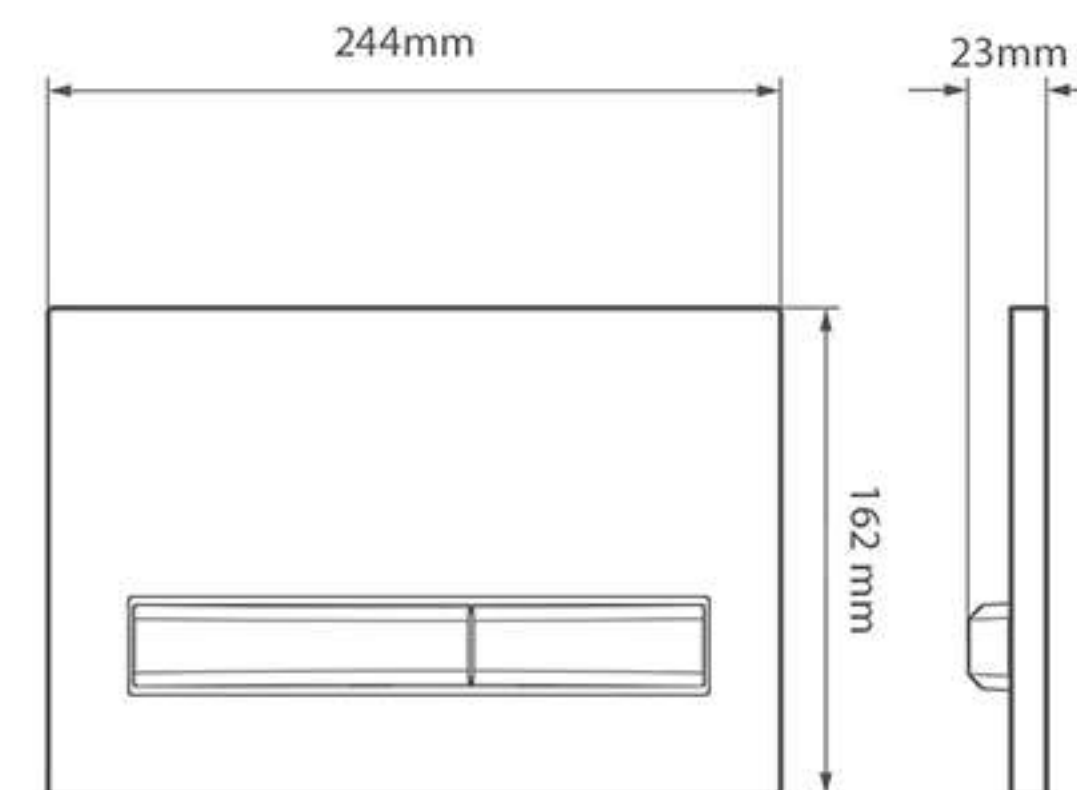

HARMONIOUS DESIGN

طراحی موزون

The FTI 50 series flush plates with a unique and eye-catching design and suitable for modern styles using high quality and standard materials are among the newest flush plates for concealed cisterns. The FTI 50 series contain the latest design methods along with the renowned European brands.

کلید های سری ۵۰ فلاش تانک ایران با طراحی چشم نواز و منحصر به فرد، با استفاده از متریال استاندارد و با کیفیت برای مدرن ترین سلیقه ها در زمره به روز ترین کلید های تخلیه توکار در کنار شاخص ترین برند های اروپایی آخرین متد های طراحی حال حاضر دنیا را تشکیل می دهند.

- 8 color / finishes options
  در ۸ طرح/رنگ متفاوت
- Water-saving dual-flush
  تخلیه دوزمانه کم مصرف
- High-quality molded ABS.
  مواد ABS تزریقی با کیفیت عالی