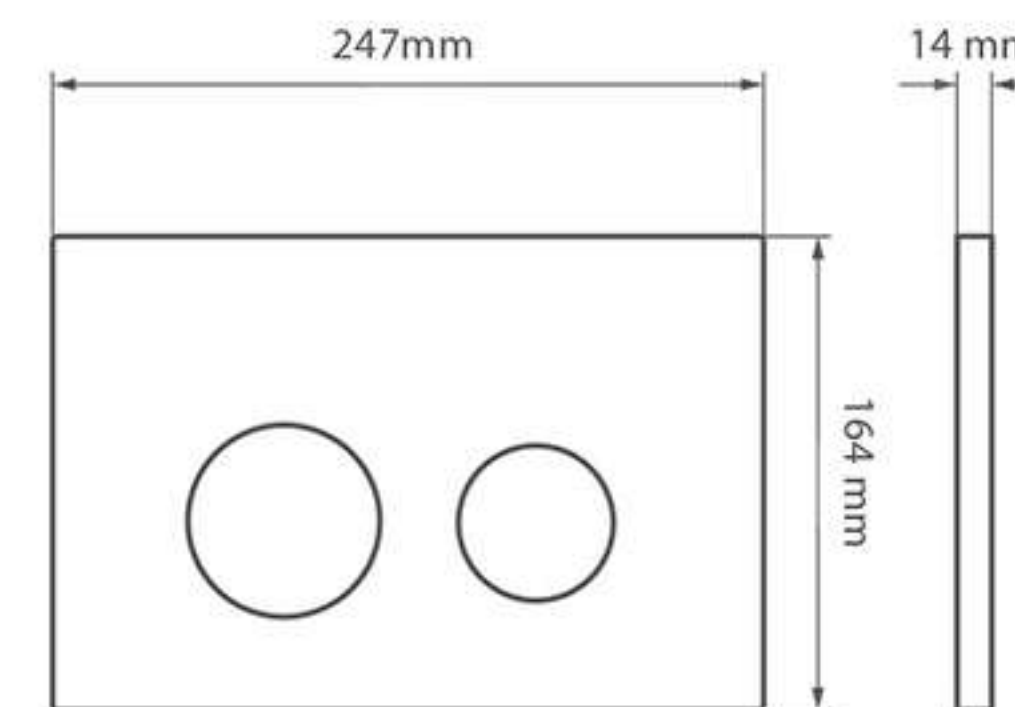

THE PERFECT SHAPE: THE CIRCLE

10 Serie flush plates bring a bit of whimsy to your bathroom with their simple, geometric look. A straightforward visual metaphor (small button for half flush, large button for full flush) makes them easy to use, even if you've never seen a flush plate before.

کلیدهای تخلیه سری ۱۰ با طراحی مینیمال، تنوع را به سرویس بهداشتی شما می آورد. ظاهری ساده و کارا (کلید کوچک برای تخلیه کوتاه، کلید بزرگ برای تخلیه کامل) استفاده از فلاش تانک را حتی در صورت عدم آشنایی با کلید تخلیه دو زمانه آسان نموده است.

- 8 color / finishes options
  در ۸ رنگ و پوشش متفاوت
- High-quality molded ABS.
  مواد ABS تزریقی با کیفیت عالی