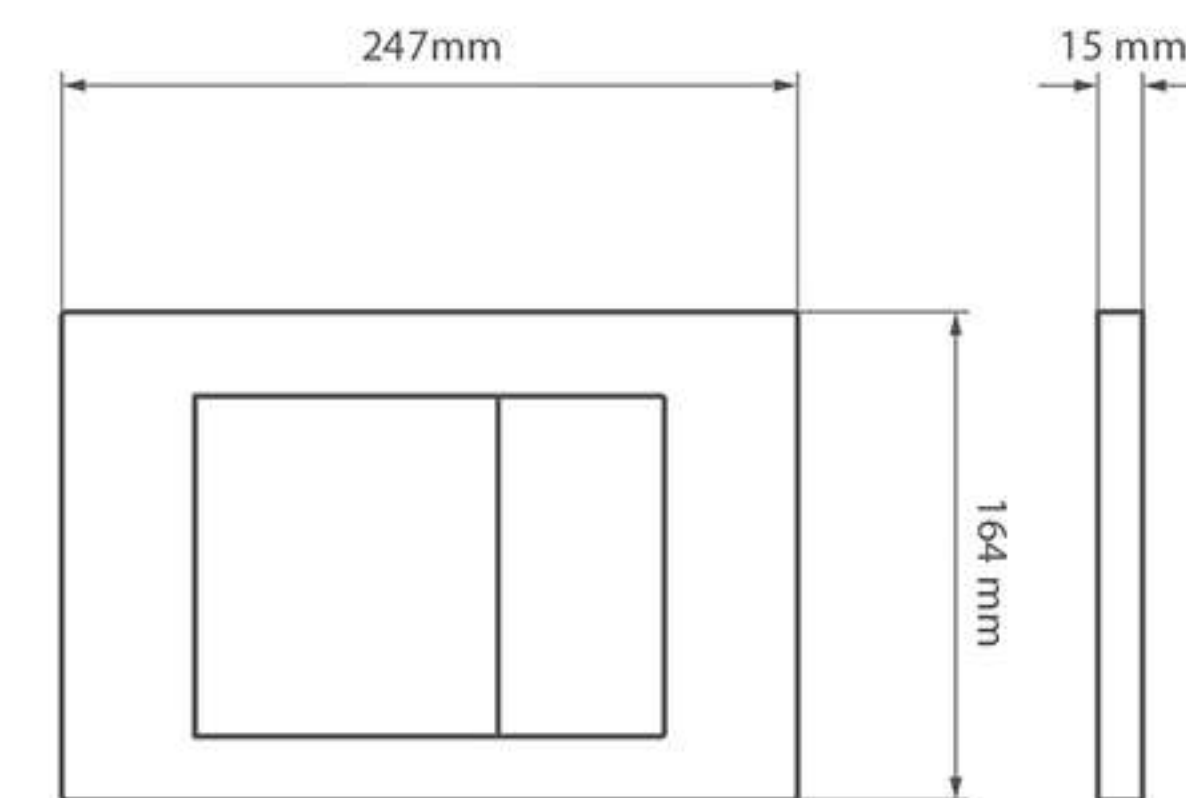

AESTHETICS AND FUNCTION

زیبایی و کارایی

00 Series flush plates are fashionable yet affordable. All 00 series models feature large rectangular buttons for easy flushing. 00 series dual-flush models are molded in plastic and available in six finishes. Whichever you choose, 00 series makes it easy to hit the right flush every time.

کلیدهای سری ۰۰ کلیدهای شیک، با کیفیت و در عین حال با قیمتی مناسب هستند. تمام مدل های سری ۰۰ دارای دکمه های مستطیلی با ابعاد مناسب برای استفاده آسان اند. مدل های دوزمانه سری ۰۰ با مواد ABS و در شش طرح موجودند.

- 6 color / finishes options
  در ۶ طرح/رنگ متفاوت
- Water-saving dual-flush
  تخلیه دوزمانه کم مصرف
- High-quality molded ABS.
  مواد ABS تزریقی با کیفیت عالی