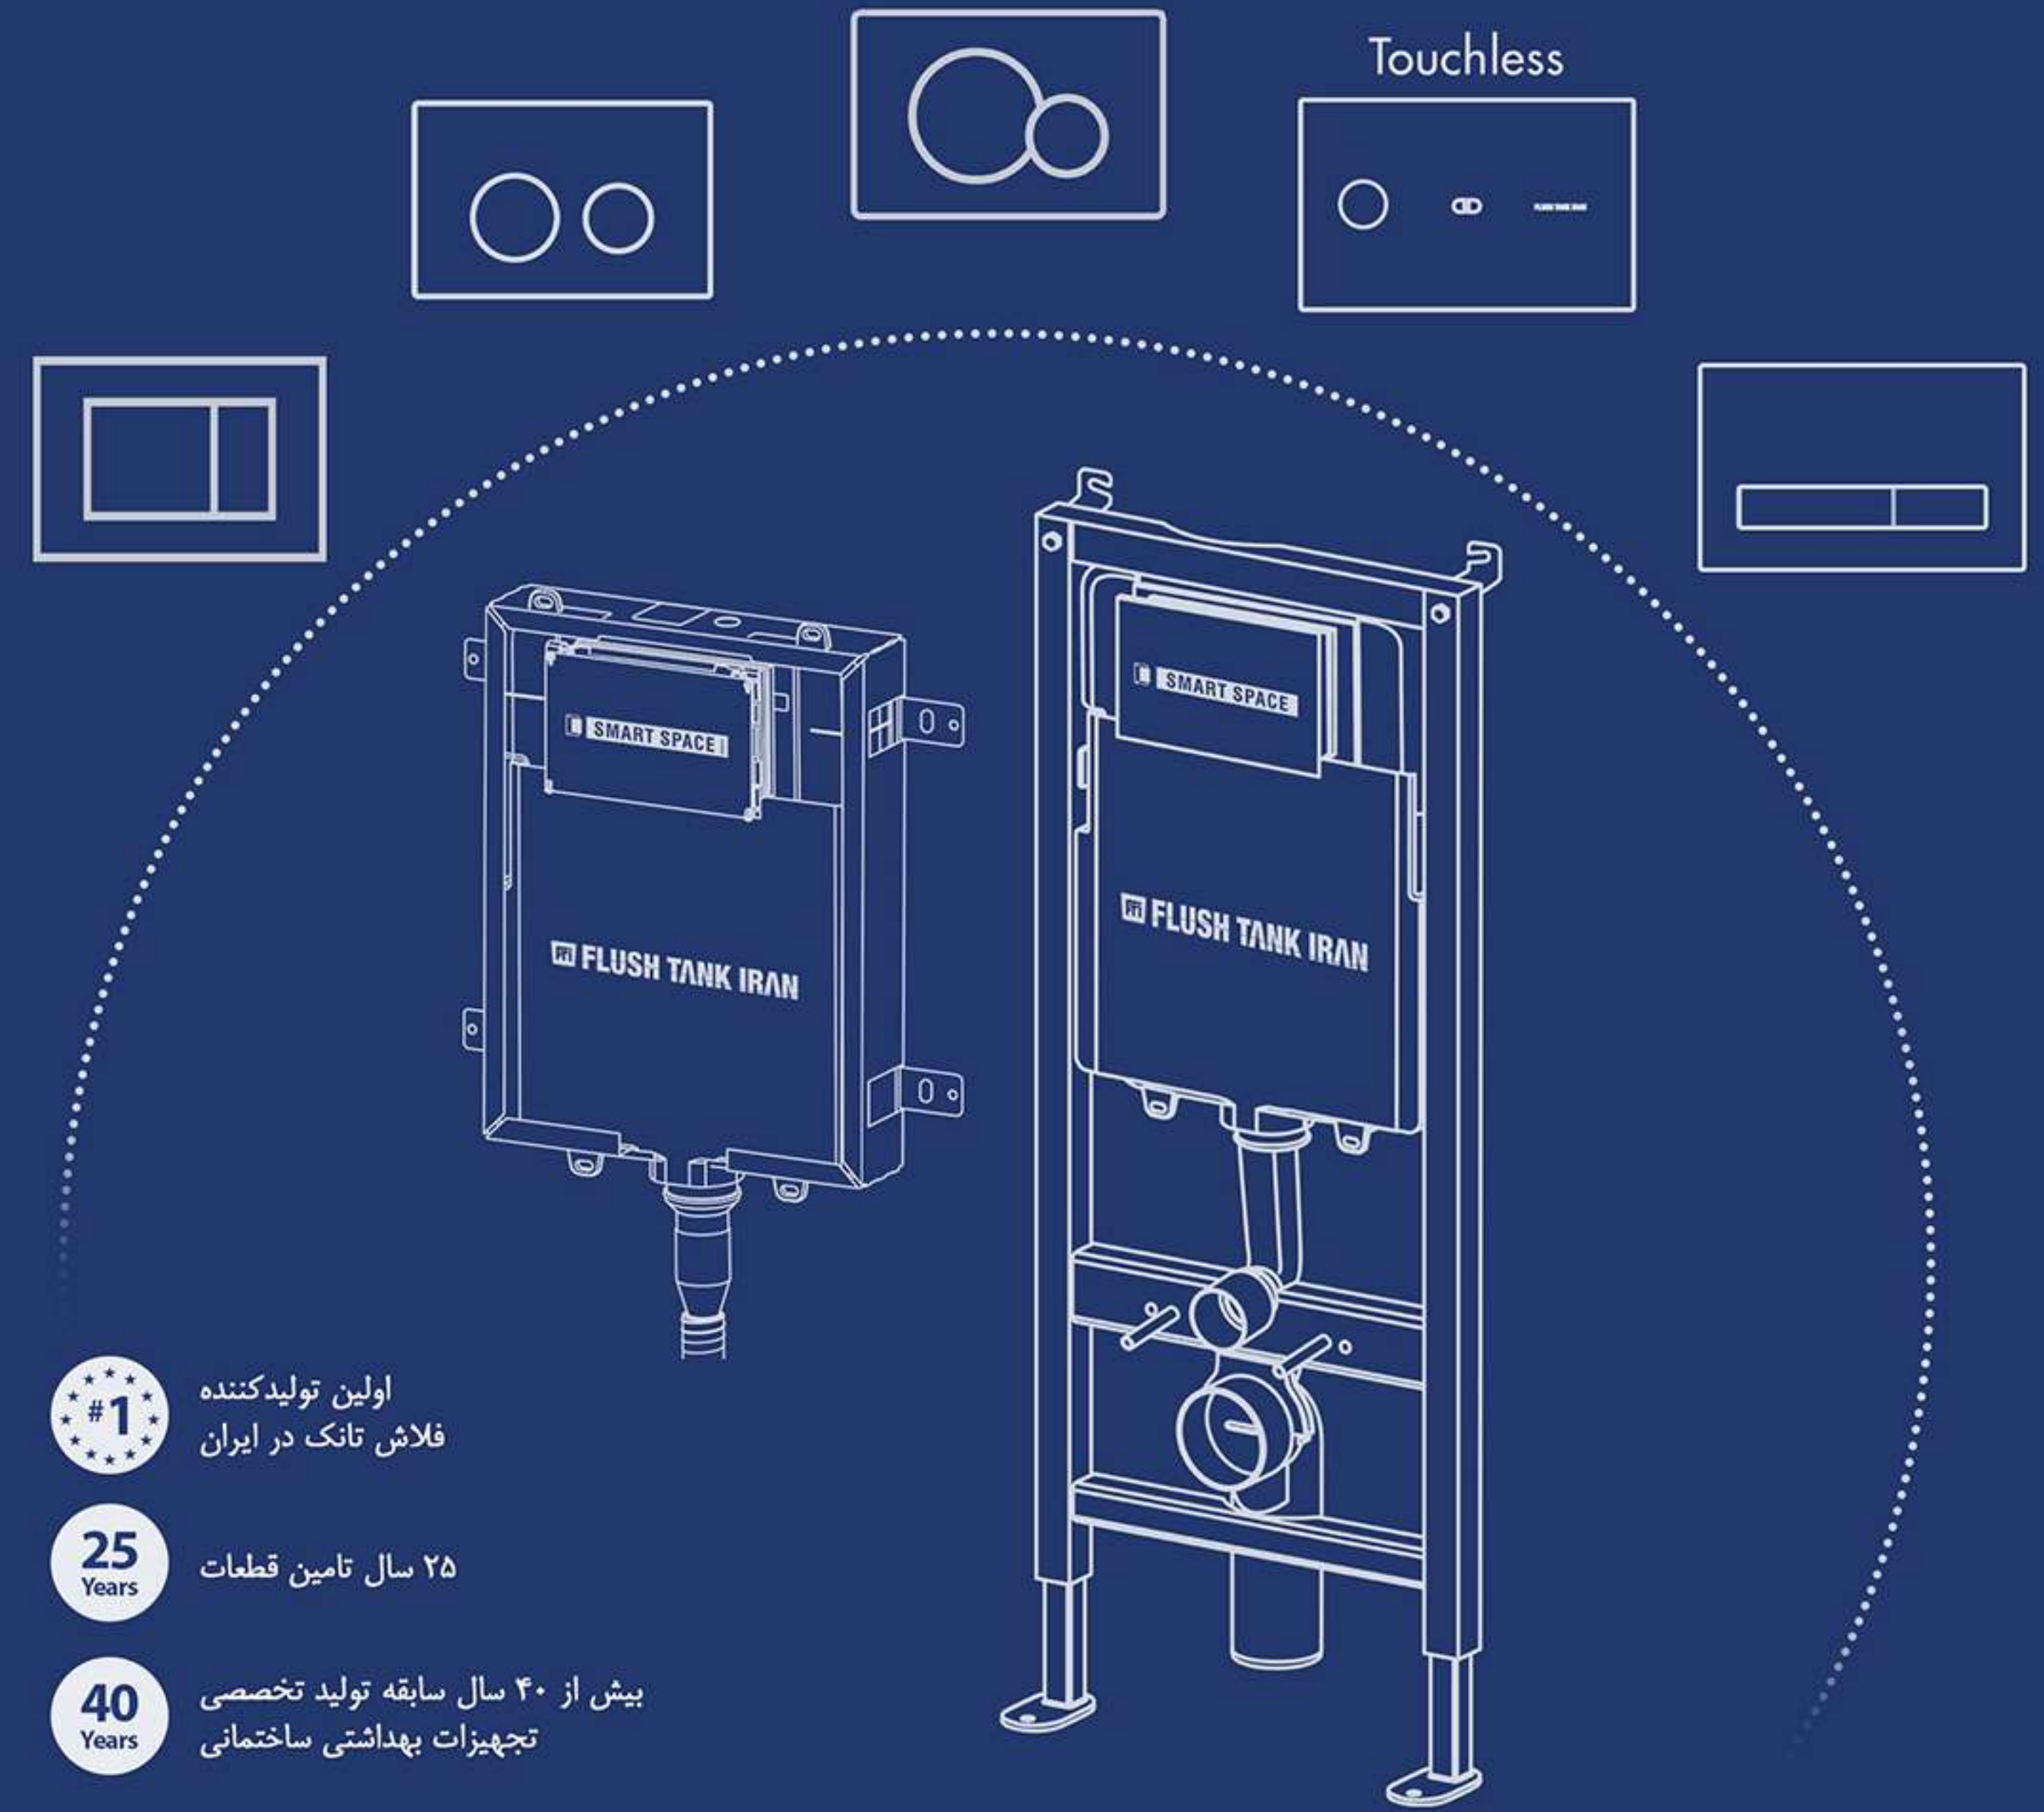

FTI FLUSH PLATES FOR EVERY APPLICATION

کلید های توکار فلاش تانک ایران برای هر نوع سرویس بهداشتی

FTI plates not only come in a large variety of designs, but also for every application. Be it at home, in a semipublic place like a hospital, or in a public place with a high traffic like e.g. an airport: there is an actuator plate for every requirement.

کلید های توکار ما نه تنها تنوع گسترده ای دارند بلکه برای کاربردهای متنوعی نیز طراحی شده اند. برای استفاده در منزل، مکان های نیمه عمومی مانند هتل ها یا در مکان های عمومی با تردد زیاد مانند یک مرکز تجاری یا فرودگاه. برای نیاز هر نوع سرویس بهداشتی یک محصول وجود دارد.

THE PERFECT MATCH FOR ANY BATHROOM

#1

اولین تولیدکننده
فلاش تانک در ایران

25
Years

۲۵ سال تامین قطعات

40
Years

بیش از ۴۰ سال سابقه تولید تخصصی
تجهیزات بهداشتی ساختمانی