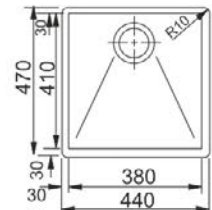

Size: 490 x 440 mm
Bowl Depth: 200 mm
Cabinet Size: 60 cm

PLANAR 8

PEX 210-51

Size: 505 x 455 mm
Bowl Depth: 200 mm
Cabinet Size: 60 cm

PLANAR 8

PEX 110-72 AD

Size: 760 x 440 mm
Bowl Depth: 200 mm
Cabinet Size: 90 cm

PLANAR

PPX 110-38

Size: 420 x 450 mm
Bowl Depth: 200 mm
Cabinet Size: 60 cm

PLANAR

PPX 210-44-510

Size: 440 x 470 mm
Bowl Depth: 200 mm
Cabinet Size: 45 cm

PLANAR

PPX 210-44-511

Size: 440 x 512 mm
Bowl Depth: 200 mm
Cabinet Size: 45 cm

PEAK

PKX 110-34

Size: 370 x 450 mm
Bowl Depth: 180 mm
Cabinet Size: 50 cm

FRANKE BOX

BXX 210-110-34

Size: 380 x 450 mm
Bowl Depth: 200 mm
Cabinet Size: 45 cm

ACQUARIO

ACX 610

Size: 860 x 510 mm
Bowl Depth: 230 mm
Cabinet Size: 80 cm

PLANARIO

POX 220

Size: 810 x 510 mm
Bowl Depth: 200 mm
Cabinet Size: 80 cm

Franke Box

BXX 220-110-34