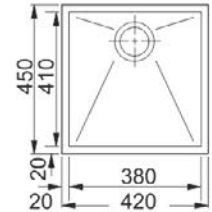

Size: 200 x 440 mm
Bowl Depth: 130 mm
Cabinet Size: 30 cm

ATON

ANX 110-34

Size: 370 x 430 mm
Bowl Depth: 190 mm
Cabinet Size: 45 cm

PLANAR 8

PEX 110-36-8

Size: 400 x 440 mm
Bowl Depth: 200 mm
Cabinet Size: 45 cm

Size: 490 x 440 mm
Bowl Depth: 200 mm
Cabinet Size: 60 cm

PLANAR 8

PEX 210-51

Size: 505 x 455 mm
Bowl Depth: 200 mm
Cabinet Size: 60 cm

PLANAR 8

PEX 110-72 AD

Size: 760 x 440 mm
Bowl Depth: 200 mm
Cabinet Size: 90 cm

PLANAR

PPX 110-38

Size: 420 x 450 mm
Bowl Depth: 200 mm
Cabinet Size: 60 cm

PLANAR

PPX 210-44-510

Size: 440 x 470 mm
Bowl Depth: 200 mm
Cabinet Size: 45 cm

PLANAR

PPX 210-44-511

Size: 440 x 512 mm
Bowl Depth: 200 mm
Cabinet Size: 45 cm

PEAK

PKX 110-34

Size: 370 x 450 mm
Bowl Depth: 180 mm
Cabinet Size: 50 cm

FRANKE BOX

BXX 210-110-34

Size: 380 x 450 mm
Bowl Depth: 200 mm
Cabinet Size: 45 cm