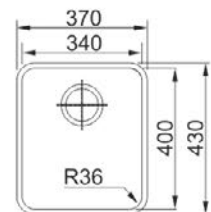

ROTONDO

ROX 610-41

Size: Ø 510
Bowl Depth: 160 mm
Cabinet Size: 60 cm

ROTONDO

RBX 610

Size: Ø 440
Bowl Depth: 170 mm
Cabinet Size: 50 cm

PLANAR 8

PEX 110-16

Size: 200 x 440 mm
Bowl Depth: 130 mm
Cabinet Size: 30 cm

ATON

ANX 110-34

Size: 370 x 430 mm
Bowl Depth: 190 mm
Cabinet Size: 45 cm

PLANAR 8

PEX 110-36-8

Size: 400 x 440 mm
Bowl Depth: 200 mm
Cabinet Size: 45 cm

PLANAR 8

PEX 110-36-9

Size: 400 x 440 mm
Bowl Depth: 200 mm
Cabinet Size: 45 cm

PLANAR 8

PEX 210-42

Size: 415 x 455 mm
Bowl Depth: 200 mm
Cabinet Size: 45 cm

PLANAR 8

PEX 110-45

Size: 490 x 440 mm
Bowl Depth: 200 mm
Cabinet Size: 60 cm

PLANAR 8

PEX 210-51

Size: 505 x 455 mm
Bowl Depth: 200 mm
Cabinet Size: 60 cm

PLANAR 8

PEX 110-72 AD

Size: 760 x 440 mm
Bowl Depth: 200 mm
Cabinet Size: 90 cm