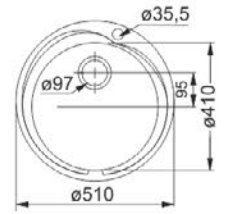

 **Plumbing Set Connector included:** Some Fraganite 1½ bowl sinks contain a plumbing set connector linking the 2 bowls.

BOWL CONFIGURATION

  **LHD or RHD:** This indicates whether the drainer on the sink is found to the left or to the right of the main bowl.

ROTONDO

ROX 610-41

Size: Ø 510
Bowl Depth: 160 mm
Cabinet Size: 60 cm

ROTONDO

RBX 610

Size: Ø 440
Bowl Depth: 170 mm
Cabinet Size: 50 cm

PLANAR 8

PEX 110-16

Size: 200 x 440 mm
Bowl Depth: 130 mm
Cabinet Size: 30 cm

ATON

ANX 110-34

Size: 370 x 430 mm
Bowl Depth: 190 mm
Cabinet Size: 45 cm

PLANAR 8

PEX 110-36-8

Size: 400 x 440 mm
Bowl Depth: 200 mm
Cabinet Size: 45 cm