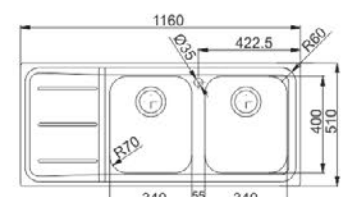

Cabinet Size: 80 cm

NEPTUNE PLUS

NPX 621 (R)

Stainless Steel

Size: 1160 x 510 mm

Bowl Depth: 200 mm

Cabinet Size: 80 cm

NEPTUNE FILOTOP

NEX 221 (R)

Stainless Steel

Size: 1164 x 514 mm

Bowl Depth: 200 mm

Cabinet Size: 80cm

IMPACT

IMX 621

Stainless Steel

IMT 621

Microdecor

Size: 1160 x 510 mm

Bowl Depth: 200 mm

Cabinet Size: 80 cm

ATON

ANX 221 (L & R)

Size: 1164 x 514 mm

Bowl Depth: 190 mm

Cabinet Size: 80 cm

SINOS

SNX 221 (L & R)

Size: 1120 x 500 mm

Bowl Depth: 175 mm

Cabinet Size: 80 cm

PLANAR