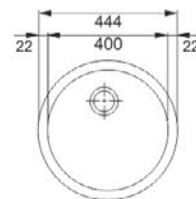

SUMMIT CARON

SRG 610-D702

Size: Ø 444
Bowl Depth: 185 mm
Cabinet Size: 45 cm