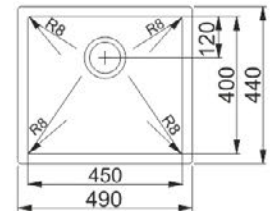

Size: 200 x 440 mm
Bowl Depth: 130 mm
Cabinet Size: 30 cm

ATON

ANX 110-34

Size: 370 x 430 mm
Bowl Depth: 190 mm
Cabinet Size: 45 cm

PLANAR 8

PEX 110-36-8

Size: 400 x 440 mm
Bowl Depth: 200 mm
Cabinet Size: 45 cm

PLANAR 8

PEX 110-36-9

Size: 400 x 440 mm
Bowl Depth: 200 mm
Cabinet Size: 45 cm

PLANAR 8

PEX 210-42

Size: 415 x 455 mm
Bowl Depth: 200 mm
Cabinet Size: 45 cm

PLANAR 8

PEX 110-45

Size: 490 x 440 mm
Bowl Depth: 200 mm
Cabinet Size: 60 cm

PLANAR 8

PEX 210-51

Size: 505 x 455 mm
Bowl Depth: 200 mm
Cabinet Size: 60 cm

PLANAR 8

PEX 110-72 AD

Size: 760 x 440 mm
Bowl Depth: 200 mm
Cabinet Size: 90 cm

Size: 440 x 512 mm
Bowl Depth: 200 mm
Cabinet Size: 45 cm

PEAK

PKX 110-34

Size: 370 x 450 mm
Bowl Depth: 180 mm
Cabinet Size: 50 cm

FRANKE BOX

BXX 210-110-34

Size: 380 x 450 mm
Bowl Depth: 200 mm
Cabinet Size: 45 cm