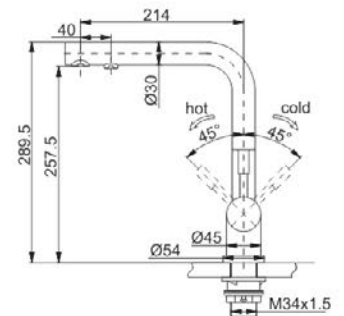

Mixer Taps
Spray: Pull-out single jet
Tap Rotation: 150°

QUANTUM

738104

Mixer Taps
Swivel Spout
Tap Rotation: 360°

HEXIS PULL-OUT

738006

Mixer Taps
Single Jet
Tap Rotation: 360°

CAPRICE PULL OUT

115.177.700

Mixer Taps
Spiraled, Single Lever
Tap Rotation: 360°

CAPRICE

115.177.702

Mixer Taps
Single Lever
Tap Rotation: 360°

ATLAS PULL-OUT

115-331-246

Mixer Taps
Mixer with swivel spout
Tap Rotation: 360°

ATLAS CLEAR

179-978

Mixer Taps
Dual control mixer with swivel spout
Filtered Water
Tap Rotation: 360°

SINOS PULL OUT

115.260.562

Mixer Taps
Spiraled, Single Lever
Tap Rotation: 180°

MARIS

115.392.360

115.392.368

115.392.369

115.392.370

Mixer Taps
Adjustable single jet
Tap Rotation: 360°

OLD ENGLAND

115.028.205

115.028.208

Mixer Taps
Double-lever tap
Tap Rotation: 360°