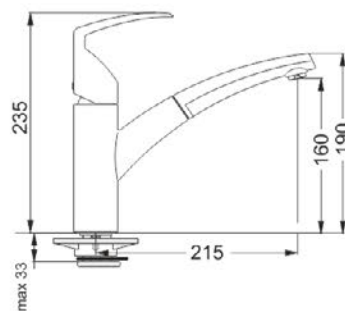

ASQUARIO

115.029.632

Mixer Taps
Type single-lever mixer
Tap Rotation: 120°