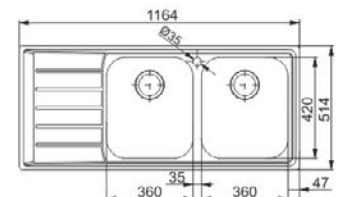

Cabinet Size: 80 cm

NEPTUNE

NEX 621 (R)

Stainless Steel

NET 621 (L & R)

Microdecor

Size: 1160 x 510 mm

Bowl Depth: 200 mm

Cabinet Size: 80 cm

NEPTUNE PLUS

NPX 621 (R)

Stainless Steel

Size: 1160 x 510 mm

Bowl Depth: 200 mm

Cabinet Size: 80 cm

NEPTUNE FILOTOP

NEX 221 (R)

Stainless Steel

Size: 1164 x 514 mm

Bowl Depth: 200 mm

Cabinet Size: 80cm

IMPACT

IMX 621

Stainless Steel

IMT 621

Microdecor

Size: 1160 x 510 mm

Bowl Depth: 200 mm

Cabinet Size: 80 cm

ATON

ANX 221 (L & R)

Size: 1164 x 514 mm