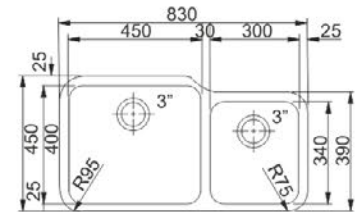

ACQUARIO

ACX 610

Size: 860 x 510 mm
Bowl Depth: 230 mm
Cabinet Size: 80 cm

PLANARIO

POX 220

Size: 810 x 510 mm
Bowl Depth: 200 mm
Cabinet Size: 80 cm

Franke Box

BXX 220-110-34

Size: 740 x 450 mm
Bowl Depth: 200 mm
Cabinet Size: 80 cm

PLANAR

PPX 120

Size: 840 x 450 mm
Bowl Depth: 200 mm
Cabinet Size: 90 cm

PLANAR

PPX 220 TL

Size: 860 x 512 mm
Bowl Depth: 200 mm
Cabinet Size: 90 cm

ZODIACO

ZOX 620

Size: 860 x 500 mm
Bowl Depth: 195/187 mm
Cabinet Size: 80 cm

GALASSIA

GAX 120

Size: 830 x 450 mm
Bowl Depth: 190/170 mm
Cabinet Size: 90 cm

GALASSIA

GAX 621 (L & R)

Size: 1160 x 500 mm
Bowl Depth: 205/185 mm
Cabinet Size: 90 cm

ZODIACO

ZOX 621 (L & R)

ZOT 621 (L)

Size: 1160 x 500 mm
Bowl Depth: 195/187 mm
Cabinet Size: 80 cm

ONDA LINE

OLX 621

OLL 621