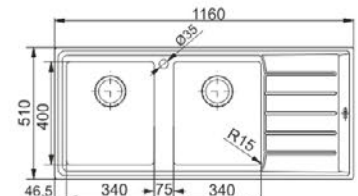

Size: 1160 x 500 mm
Bowl Depth: 205/185 mm
Cabinet Size: 90 cm

ZODIACO

ZOX 621 (L & R)

ZOT 621 (L)

Size: 1160 x 500 mm
Bowl Depth: 195/187 mm
Cabinet Size: 80 cm

ONDA LINE

OLX 621

OLL 621

Size: 1160 x 500 mm
Bowl Depth: 175 mm
Cabinet Size: 80 cm

ONDA

ONX 621

Stainless Steel

ONL 621

Decor

Size: 1160 x 500 mm

Bowl Depth: 175 mm

Cabinet Size: 80 cm

NEPTUNE

NEX 621 (R)

Stainless Steel

NET 621 (L & R)

Microdecor

Size: 1160 x 510 mm

Bowl Depth: 200 mm

Cabinet Size: 80 cm

NEPTUNE PLUS

NPX 621 (R)

Stainless Steel

Size: 1160 x 510 mm

Bowl Depth: 200 mm

Cabinet Size: 80 cm

NEPTUNE FILOTOP