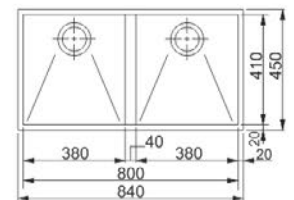

PLANAR

PPX 110-38

Size: 420 x 450 mm
Bowl Depth: 200 mm
Cabinet Size: 60 cm

PLANAR

PPX 210-44-510

Size: 440 x 470 mm
Bowl Depth: 200 mm
Cabinet Size: 45 cm

PLANAR

PPX 210-44-511

Size: 440 x 512 mm
Bowl Depth: 200 mm
Cabinet Size: 45 cm

PEAK

PKX 110-34

Size: 370 x 450 mm
Bowl Depth: 180 mm
Cabinet Size: 50 cm

FRANKE BOX

BXX 210-110-34

Size: 380 x 450 mm
Bowl Depth: 200 mm
Cabinet Size: 45 cm

ACQUARIO

ACX 610

Size: 860 x 510 mm
Bowl Depth: 230 mm
Cabinet Size: 80 cm

PLANARIO

POX 220

Size: 810 x 510 mm
Bowl Depth: 200 mm
Cabinet Size: 80 cm

Franke Box

BXX 220-110-34

Size: 740 x 450 mm
Bowl Depth: 200 mm
Cabinet Size: 80 cm

PLANAR

PPX 120

Size: 840 x 450 mm
Bowl Depth: 200 mm
Cabinet Size: 90 cm

PLANAR

PPX 220 TL

Size: 860 x 512 mm
Bowl Depth: 200 mm
Cabinet Size: 90 cm