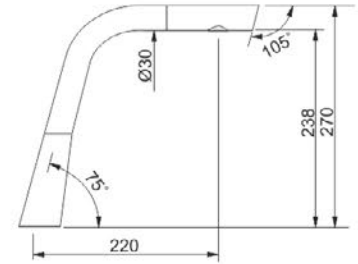

CAPRICE PULL OUT

115.177.700

Mixer Taps
Spiraled, Single Lever
Tap Rotation: 360°