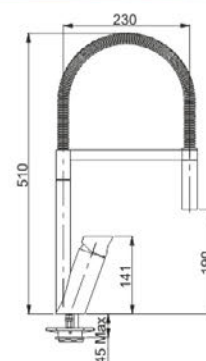

115.392.368

115.392.369

115.392.370

Mixer Taps
Adjustable single jet
Tap Rotation: 360°

OLD ENGLAND

115.028.205

115.028.208

Mixer Taps
Double-lever tap
Tap Rotation: 360°

MAXXIS DOCCIA

115.150.260

Mixer Taps
Pull-out Double Jet
Tap Rotation: 360°

PLANARIO

738100

Mixer Taps
Single jet
Tap Rotation: 360°

MATRIX

115.029.626