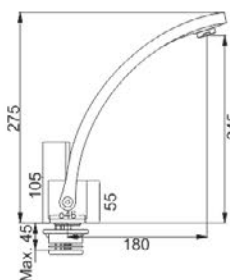

ASQUARIO

115.029.632

Mixer Taps
Type single-lever mixer
Tap Rotation: 120°

ARGON

737841

Mixer Tap
Tap Rotation: 360°

PLANAR PULL-OUT

737804