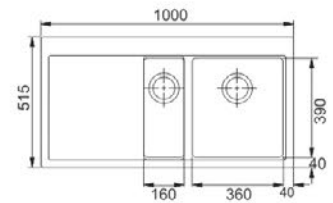

KBG 110-34-824

Size: 367 x 460 mm
Bowl Depth: 213 mm
Cabinet Size: 45 cm

KUBUS

KBG 110-50-818

KBG 110-50-819

KBG 110-50-817

Size: 540 x 440 mm
Bowl Depth: 200 mm
Cabinet Size: 60 cm

ACQUARIO LINE

ACG 610-86-962

ACG 610-86-966

Size: 860 x 500 mm
Bowl Depth: 226 mm
Cabinet Size: 80 cm

MARIS

MRG 620-927

MRG 620-928

MRG 620-929

Size: 860 x 500 mm
 Bowl Depth: 200 mm
 Cabinet Size: 80 cm

MYTHOS FUSION

MTF 651-992 (R)

MTF 651-981 (L)

MTF 651-977 (R)

MTF 651-988 (L)

Size: 1000 x 515 mm
 Bowl Depth: 214/153 mm
 Cabinet Size: 60 cm

CALYPSO

COG 621-210