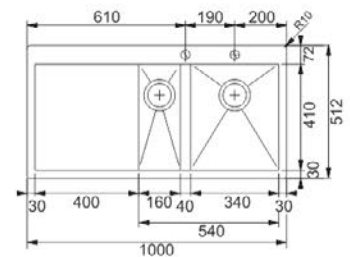

Size: 440 x 512 mm
Bowl Depth: 200 mm
Cabinet Size: 45 cm

PEAK

PKX 110-34

Size: 370 x 450 mm
Bowl Depth: 180 mm
Cabinet Size: 50 cm

FRANKE BOX

BXX 210-110-34

Size: 380 x 450 mm
Bowl Depth: 200 mm
Cabinet Size: 45 cm

IMT 621

Microdecor

Size: 1160 x 510 mm

Bowl Depth: 200 mm

Cabinet Size: 80 cm

ATON

ANX 221 (L & R)

Size: 1164 x 514 mm

Bowl Depth: 190 mm

Cabinet Size: 80 cm

SINOS

SNX 221 (L & R)

Size: 1120 x 500 mm

Bowl Depth: 175 mm

Cabinet Size: 80 cm

PLANAR

PPX 251 B (L & R)

Size: 1000 x 512 mm

Bowl Depth: 200/155 mm

Cabinet Size: 60 cm

KUBUS

KBV 651 B (L)

KBV 651 W (L & R)

Size: 1000 x 530 mm