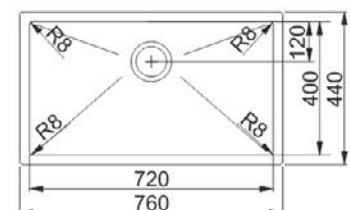

Size: 200 x 440 mm
Bowl Depth: 130 mm
Cabinet Size: 30 cm

ATON

ANX 110-34

Size: 370 x 430 mm
Bowl Depth: 190 mm
Cabinet Size: 45 cm

PLANAR 8

PEX 110-36-8

Size: 400 x 440 mm
Bowl Depth: 200 mm
Cabinet Size: 45 cm

Size: 490 x 440 mm
Bowl Depth: 200 mm
Cabinet Size: 60 cm

PLANAR 8

PEX 210-51

Size: 505 x 455 mm
Bowl Depth: 200 mm
Cabinet Size: 60 cm

PLANAR 8

PEX 110-72 AD

Size: 760 x 440 mm
Bowl Depth: 200 mm
Cabinet Size: 90 cm

PLANAR

PPX 110-38

Size: 420 x 450 mm
Bowl Depth: 200 mm
Cabinet Size: 60 cm

PLANAR

PPX 210-44-510

Size: 440 x 470 mm
Bowl Depth: 200 mm
Cabinet Size: 45 cm

PLANAR

PPX 210-44-511

Size: 440 x 512 mm
Bowl Depth: 200 mm
Cabinet Size: 45 cm

PEAK

PKX 110-34

Size: 370 x 450 mm
Bowl Depth: 180 mm
Cabinet Size: 50 cm

FRANKE BOX

BXX 210-110-34

Size: 380 x 450 mm
Bowl Depth: 200 mm
Cabinet Size: 45 cm