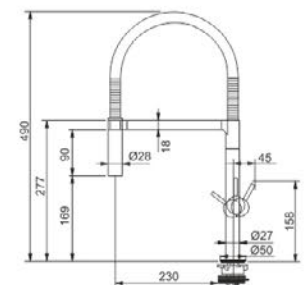

115.392.368

115.392.369

115.392.370

Mixer Taps
Adjustable single jet
Tap Rotation: 360°

OLD ENGLAND

115.028.205

115.028.208

Mixer Taps
Double-lever tap
Tap Rotation: 360°

MAXXIS DOCCIA

115.150.260

Mixer Taps
Pull-out Double Jet
Tap Rotation: 360°

PLANARIO

738100

Mixer Taps
Single jet
Tap Rotation: 360°

MATRIX

115.029.626

Mixer Taps
Pullout Single Jet
Tap Rotation: 120°

PLANAR & SEMI-PRO

737943

Mixer Taps
Single Jet
Tap Rotation: 360°

LOUNGE PULL OUT

115.177.706

Mixer Taps
Spiraled, Single Lever
Moving Hand Spray Spiral
Tap Rotation: 360°