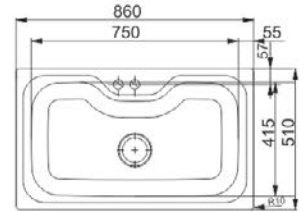

PLANAR

PPX 110-38

Size: 420 x 450 mm
Bowl Depth: 200 mm
Cabinet Size: 60 cm

PLANAR

PPX 210-44-510

Size: 440 x 470 mm
Bowl Depth: 200 mm
Cabinet Size: 45 cm

PLANAR

PPX 210-44-511

Size: 440 x 512 mm
Bowl Depth: 200 mm
Cabinet Size: 45 cm

PEAK

PKX 110-34

Size: 370 x 450 mm
Bowl Depth: 180 mm
Cabinet Size: 50 cm

FRANKE BOX

BXX 210-110-34

Size: 380 x 450 mm
Bowl Depth: 200 mm
Cabinet Size: 45 cm

ACQUARIO

ACX 610

Size: 860 x 510 mm
Bowl Depth: 230 mm
Cabinet Size: 80 cm

PLANARIO

POX 220

Size: 810 x 510 mm
Bowl Depth: 200 mm
Cabinet Size: 80 cm

Franke Box

BXX 220-110-34

Size: 740 x 450 mm
Bowl Depth: 200 mm
Cabinet Size: 80 cm

PLANAR

PPX 120

Size: 840 x 450 mm
Bowl Depth: 200 mm
Cabinet Size: 90 cm

PLANAR

PPX 220 TL

Size: 860 x 512 mm
Bowl Depth: 200 mm
Cabinet Size: 90 cm