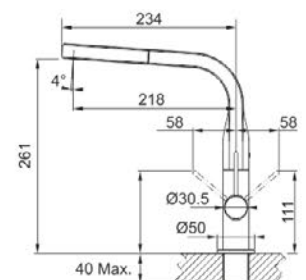

115.177.700

Mixer Taps
Spiraled, Single Lever
Tap Rotation: 360°

CAPRICE

115.177.702

Mixer Taps
Single Lever
Tap Rotation: 360°

ATLAS PULL-OUT

115-331-246

Mixer Taps
Mixer with swivel spout
Tap Rotation: 360°

ATLAS CLEAR

179-978

Mixer Taps
Dual control mixer with swivel spout
Filtered Water
Tap Rotation: 360°

SINOS PULL OUT

115.260.562

Mixer Taps
Spiraled, Single Lever
Tap Rotation: 180°

MARIS

115.392.360

115.392.368

115.392.369

115.392.370

Mixer Taps
Adjustable single jet
Tap Rotation: 360°

OLD ENGLAND

115.028.205

115.028.208

Mixer Taps
Double-lever tap
Tap Rotation: 360°