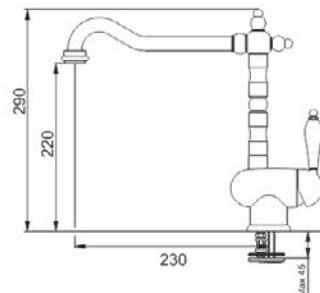

ATLAS CLEAR

179-978

Mixer Taps
Dual control mixer with swivel spout
Filtered Water
Tap Rotation: 360°

SINOS PULL OUT

115.260.562

Mixer Taps
Spiraled, Single Lever
Tap Rotation: 180°

MARIS

115.392.360

115.392.368

115.392.369

115.392.370

Mixer Taps
Adjustable single jet
Tap Rotation: 360°

OLD ENGLAND

115.028.205

115.028.208

Mixer Taps
Double-lever tap
Tap Rotation: 360°

MAXXIS DOCCIA

115.150.260

Mixer Taps
Pull-out Double Jet
Tap Rotation: 360°

PLANARIO

738100

Mixer Taps
Single jet
Tap Rotation: 360°

MATRIX

115.029.626