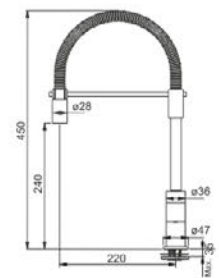

Mixer Taps
Pullout Single Jet
Tap Rotation: 120°

PLANAR & SEMI-PRO

737943

Mixer Taps
Single Jet
Tap Rotation: 360°

LOUNGE PULL OUT

115.177.706

Mixer Taps
Spiraled, Single Lever
Moving Hand Spray Spiral
Tap Rotation: 360°