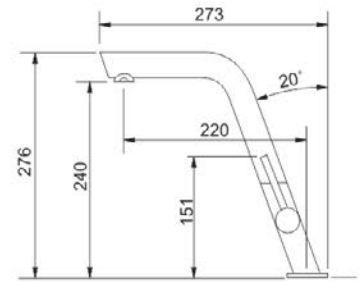

Mixer Taps
Spray: Pull-out single jet
Tap Rotation: 150°

QUANTUM

738104

Mixer Taps
Swivel Spout
Tap Rotation: 360°

HEXIS PULL-OUT

738006

Mixer Taps
Single Jet
Tap Rotation: 360°

CAPRICE PULL OUT

115.177.700

Mixer Taps
Spiraled, Single Lever
Tap Rotation: 360°

CAPRICE

115.177.702

Mixer Taps
Single Lever
Tap Rotation: 360°

ATLAS PULL-OUT

115-331-246

Mixer Taps
Mixer with swivel spout
Tap Rotation: 360°