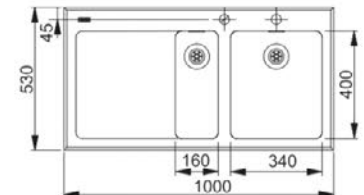

IMT 621

Microdecor

Size: 1160 x 510 mm

Bowl Depth: 200 mm

Cabinet Size: 80 cm

ATON

ANX 221 (L & R)

Size: 1164 x 514 mm

Bowl Depth: 190 mm

Cabinet Size: 80 cm

SINOS

SNX 221 (L & R)

Size: 1120 x 500 mm

Bowl Depth: 175 mm

Cabinet Size: 80 cm

PLANAR

PPX 251 B (L & R)

Size: 1000 x 512 mm

Bowl Depth: 200/155 mm

Cabinet Size: 60 cm

KUBUS

KBV 651 B (L)

KBV 651 W (L & R)

Size: 1000 x 530 mm

Bowl Depth: 175/120 mm

Cabinet Size: 60 cm

GALASSIA

CPXP 671

Size: 1325 x 500 mm

Bowl Depth: 175/130/175 mm

Cabinet Size: 100 cm

Sink Faragranit