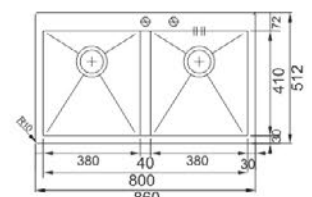

Size: 440 x 512 mm
Bowl Depth: 200 mm
Cabinet Size: 45 cm

PEAK

PKX 110-34

Size: 370 x 450 mm
Bowl Depth: 180 mm
Cabinet Size: 50 cm

FRANKE BOX

BXX 210-110-34

Size: 380 x 450 mm
Bowl Depth: 200 mm
Cabinet Size: 45 cm

ACQUARIO

ACX 610

Size: 860 x 510 mm
Bowl Depth: 230 mm
Cabinet Size: 80 cm

PLANARIO

POX 220

Size: 810 x 510 mm
Bowl Depth: 200 mm
Cabinet Size: 80 cm

Franke Box

BXX 220-110-34

Size: 740 x 450 mm
Bowl Depth: 200 mm
Cabinet Size: 80 cm

PLANAR

PPX 120

Size: 840 x 450 mm
Bowl Depth: 200 mm
Cabinet Size: 90 cm

PLANAR

PPX 220 TL

Size: 860 x 512 mm
Bowl Depth: 200 mm
Cabinet Size: 90 cm

ZODIACO

ZOX 620

Size: 860 x 500 mm
Bowl Depth: 195/187 mm
Cabinet Size: 80 cm

GALASSIA

GAX 120

Size: 830 x 450 mm
Bowl Depth: 190/170 mm
Cabinet Size: 90 cm

GALASSIA

GAX 621 (L & R)