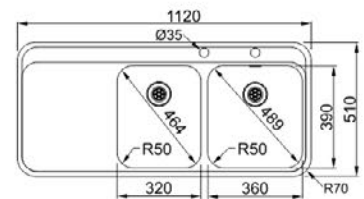

NEX 221 (R)

Stainless Steel

Size: 1164 x 514 mm

Bowl Depth: 200 mm

Cabinet Size: 80cm

IMPACT

IMX 621

Stainless Steel

IMT 621

Microdecor

Size: 1160 x 510 mm

Bowl Depth: 200 mm

Cabinet Size: 80 cm

ATON

ANX 221 (L & R)

Size: 1164 x 514 mm

Bowl Depth: 190 mm

Cabinet Size: 80 cm

SINOS

SNX 221 (L & R)

Size: 1120 x 500 mm

Bowl Depth: 175 mm

Cabinet Size: 80 cm

PLANAR

PPX 251 B (L & R)

Size: 1000 x 512 mm

Bowl Depth: 200/155 mm

Cabinet Size: 60 cm

KUBUS

KBV 651 B (L)

KBV 651 W (L & R)

Size: 1000 x 530 mm