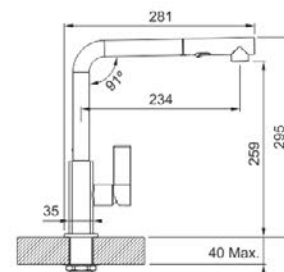

115.177.700

Mixer Taps
Spiraled, Single Lever
Tap Rotation: 360°

CAPRICE

115.177.702

Mixer Taps
Single Lever
Tap Rotation: 360°

ATLAS PULL-OUT

115-331-246

Mixer Taps
Mixer with swivel spout
Tap Rotation: 360°

ATLAS CLEAR

179-978

Mixer Taps
Dual control mixer with swivel spout
Filtered Water
Tap Rotation: 360°

SINOS PULL OUT

115.260.562

Mixer Taps
Spiraled, Single Lever
Tap Rotation: 180°

MARIS

115.392.360

115.392.368

115.392.369

115.392.370

Mixer Taps
Adjustable single jet
Tap Rotation: 360°

OLD ENGLAND

115.028.205

115.028.208

Mixer Taps
Double-lever tap
Tap Rotation: 360°