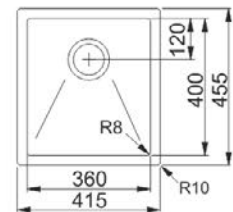

Size: 200 x 440 mm
Bowl Depth: 130 mm
Cabinet Size: 30 cm

ATON

ANX 110-34

Size: 370 x 430 mm
Bowl Depth: 190 mm
Cabinet Size: 45 cm

PLANAR 8

PEX 110-36-8

Size: 400 x 440 mm
Bowl Depth: 200 mm
Cabinet Size: 45 cm

PLANAR 8

PEX 110-36-9

Size: 400 x 440 mm
Bowl Depth: 200 mm
Cabinet Size: 45 cm

PLANAR 8

PEX 210-42

Size: 415 x 455 mm
Bowl Depth: 200 mm
Cabinet Size: 45 cm

PLANAR 8

PEX 110-45

Size: 490 x 440 mm
Bowl Depth: 200 mm
Cabinet Size: 60 cm

PLANAR 8

PEX 210-51

Size: 505 x 455 mm
Bowl Depth: 200 mm
Cabinet Size: 60 cm

PLANAR 8

PEX 110-72 AD

Size: 760 x 440 mm
Bowl Depth: 200 mm
Cabinet Size: 90 cm

Size: 440 x 512 mm
Bowl Depth: 200 mm
Cabinet Size: 45 cm

PEAK

PKX 110-34

Size: 370 x 450 mm
Bowl Depth: 180 mm
Cabinet Size: 50 cm

FRANKE BOX

BXX 210-110-34

Size: 380 x 450 mm
Bowl Depth: 200 mm
Cabinet Size: 45 cm