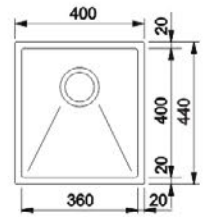

ROTONDO

ROX 610-41

Size: Ø 510
Bowl Depth: 160 mm
Cabinet Size: 60 cm

ROTONDO

RBX 610

Size: Ø 440
Bowl Depth: 170 mm
Cabinet Size: 50 cm

PLANAR 8

PEX 110-16

Size: 200 x 440 mm
Bowl Depth: 130 mm
Cabinet Size: 30 cm

ATON

ANX 110-34

Size: 370 x 430 mm
Bowl Depth: 190 mm
Cabinet Size: 45 cm

PLANAR 8

PEX 110-36-8

Size: 400 x 440 mm
Bowl Depth: 200 mm
Cabinet Size: 45 cm

PLANAR 8

PEX 110-36-9

Size: 400 x 440 mm
Bowl Depth: 200 mm
Cabinet Size: 45 cm

PLANAR 8

PEX 210-42

Size: 415 x 455 mm
Bowl Depth: 200 mm
Cabinet Size: 45 cm

PLANAR 8

PEX 110-45

Size: 490 x 440 mm
Bowl Depth: 200 mm
Cabinet Size: 60 cm

PLANAR 8

PEX 210-51

Size: 505 x 455 mm
Bowl Depth: 200 mm
Cabinet Size: 60 cm

PLANAR 8

PEX 110-72 AD

Size: 760 x 440 mm
Bowl Depth: 200 mm
Cabinet Size: 90 cm