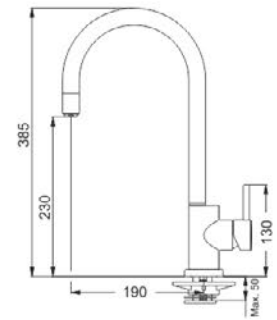

115.392.368

115.392.369

115.392.370

Mixer Taps
Adjustable single jet
Tap Rotation: 360°

OLD ENGLAND

115.028.205

115.028.208

Mixer Taps
Double-lever tap
Tap Rotation: 360°

MAXXIS DOCCIA

115.150.260

Mixer Taps
Pull-out Double Jet
Tap Rotation: 360°

PLANARIO

738100

Mixer Taps
Single jet
Tap Rotation: 360°

MATRIX

115.029.626

Mixer Taps
Pullout Single Jet
Tap Rotation: 120°

PLANAR & SEMI-PRO

737943

Mixer Taps
Single Jet
Tap Rotation: 360°

LOUNGE PULL OUT

115.177.706

Mixer Taps
Spiraled, Single Lever
Moving Hand Spray Spiral
Tap Rotation: 360°