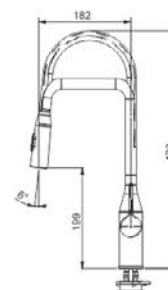

ATLAS CLEAR

179-978

Mixer Taps
Dual control mixer with swivel spout
Filtered Water
Tap Rotation: 360°

SINOS PULL OUT

115.260.562

Mixer Taps
Spiraled, Single Lever
Tap Rotation: 180°

MARIS

115.392.360

115.392.368

115.392.369

115.392.370

Mixer Taps
Adjustable single jet
Tap Rotation: 360°

OLD ENGLAND

115.028.205

115.028.208

Mixer Taps
Double-lever tap
Tap Rotation: 360°

MAXXIS DOCCIA

115.150.260

Mixer Taps
Pull-out Double Jet
Tap Rotation: 360°

PLANARIO

738100

Mixer Taps
Single jet
Tap Rotation: 360°

MATRIX

115.029.626