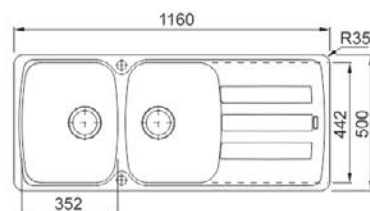

Size: 1160 x 500 mm
Bowl Depth: 200 mm
Cabinet Size: 80 cm

MARIS

MRG 621-936

Black

MRG 621-930

Grafite

MRG 621-934

Alluminium

Size: 1160 x 500 mm
Bowl Depth: 200 mm
Cabinet Size: 80 cm

ANTEA

AZG 621-260

Alluminium

AZG 621-259

Oyster

Size: 1160 x 500 mm
Bowl Depth: 200 mm
Cabinet Size: 80 cm

Kitchen Taps