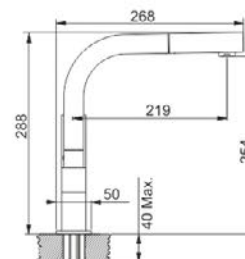

ASQUARIO

115.029.632

Mixer Taps
Type single-lever mixer
Tap Rotation: 120°

ARGON

737841

Mixer Tap
Tap Rotation: 360°

PLANAR PULL-OUT

737804