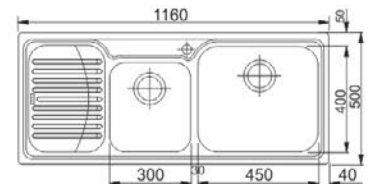

ACQUARIO

ACX 610

Size: 860 x 510 mm
Bowl Depth: 230 mm
Cabinet Size: 80 cm

PLANARIO

POX 220

Size: 810 x 510 mm
Bowl Depth: 200 mm
Cabinet Size: 80 cm

Franke Box

BXX 220-110-34

Size: 740 x 450 mm
Bowl Depth: 200 mm
Cabinet Size: 80 cm

PLANAR

PPX 120

Size: 840 x 450 mm
Bowl Depth: 200 mm
Cabinet Size: 90 cm

PLANAR

PPX 220 TL

Size: 860 x 512 mm
Bowl Depth: 200 mm
Cabinet Size: 90 cm

ZODIACO

ZOX 620

Size: 860 x 500 mm
Bowl Depth: 195/187 mm
Cabinet Size: 80 cm

GALASSIA

GAX 120

Size: 830 x 450 mm
Bowl Depth: 190/170 mm
Cabinet Size: 90 cm

GALASSIA

GAX 621 (L & R)

Size: 1160 x 500 mm
Bowl Depth: 205/185 mm
Cabinet Size: 90 cm

ZODIACO

ZOX 621 (L & R)

ZOT 621 (L)

Size: 1160 x 500 mm
Bowl Depth: 195/187 mm
Cabinet Size: 80 cm

ONDA LINE

OLX 621

OLL 621