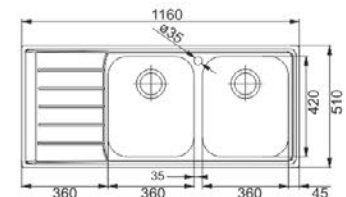

ACQUARIO

ACX 610

Size: 860 x 510 mm
Bowl Depth: 230 mm
Cabinet Size: 80 cm

PLANARIO

POX 220

Size: 810 x 510 mm
Bowl Depth: 200 mm
Cabinet Size: 80 cm

Franke Box

BXX 220-110-34

Size: 1160 x 500 mm
Bowl Depth: 175 mm
Cabinet Size: 80 cm

ONDA

ONX 621

Stainless Steel

ONL 621

Decor

Size: 1160 x 500 mm

Bowl Depth: 175 mm

Cabinet Size: 80 cm

NEPTUNE

NEX 621 (R)

Stainless Steel

NET 621 (L & R)

Microdecor

Size: 1160 x 510 mm

Bowl Depth: 200 mm

Cabinet Size: 80 cm

NEPTUNE PLUS

NPX 621 (R)

Stainless Steel

Size: 1160 x 510 mm

Bowl Depth: 200 mm

Cabinet Size: 80 cm

NEPTUNE FILOTOP