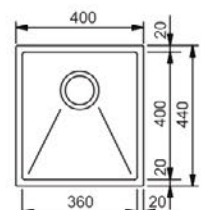

ROTONDO

ROX 610-41

Size: Ø 510
Bowl Depth: 160 mm
Cabinet Size: 60 cm

ROTONDO

RBX 610

Size: Ø 440
Bowl Depth: 170 mm
Cabinet Size: 50 cm

PLANAR 8

PEX 110-16

Size: 200 x 440 mm
Bowl Depth: 130 mm
Cabinet Size: 30 cm

ATON

ANX 110-34

Size: 370 x 430 mm
Bowl Depth: 190 mm
Cabinet Size: 45 cm

PLANAR 8

PEX 110-36-8

Size: 400 x 440 mm
Bowl Depth: 200 mm
Cabinet Size: 45 cm

PLANAR 8

PEX 110-36-9

Size: 400 x 440 mm
Bowl Depth: 200 mm
Cabinet Size: 45 cm

PLANAR 8

PEX 210-42

Size: 415 x 455 mm
Bowl Depth: 200 mm
Cabinet Size: 45 cm

PLANAR 8

PEX 110-45

Size: 490 x 440 mm
Bowl Depth: 200 mm
Cabinet Size: 60 cm

PLANAR 8

PEX 210-51

Size: 505 x 455 mm
Bowl Depth: 200 mm
Cabinet Size: 60 cm

PLANAR 8

PEX 110-72 AD

Size: 760 x 440 mm
Bowl Depth: 200 mm
Cabinet Size: 90 cm