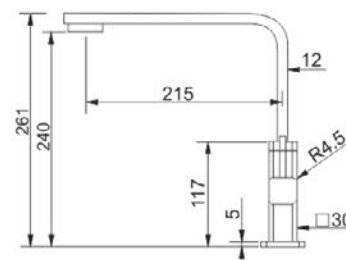

QUANTUM

738104

Mixer Taps
Swivel Spout
Tap Rotation: 360°