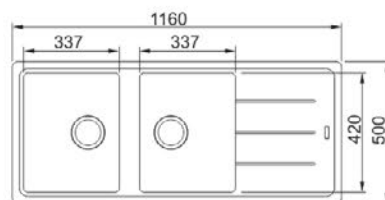

Size: 1160 x 500 mm
 Bowl Depth: 217 mm
 Cabinet Size: 80 cm

BOSTON

BFG 621-993

Black

BFG 621-992

Grafite

BFG 621-995

White

Size: 1160 x 500 mm
Bowl Depth: 200 mm
Cabinet Size: 80 cm

MARIS

MRG 621-936

Black

MRG 621-930

Grafite

MRG 621-934

Alluminium