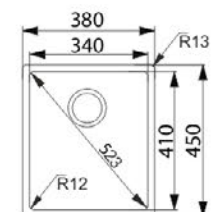

Size: 490 x 440 mm
Bowl Depth: 200 mm
Cabinet Size: 60 cm

PLANAR 8

PEX 210-51

Size: 505 x 455 mm
Bowl Depth: 200 mm
Cabinet Size: 60 cm

PLANAR 8

PEX 110-72 AD

Size: 760 x 440 mm
Bowl Depth: 200 mm
Cabinet Size: 90 cm

PLANAR

PPX 110-38

Size: 420 x 450 mm
Bowl Depth: 200 mm
Cabinet Size: 60 cm

PLANAR

PPX 210-44-510

Size: 440 x 470 mm
Bowl Depth: 200 mm
Cabinet Size: 45 cm

PLANAR

PPX 210-44-511

Size: 440 x 512 mm
Bowl Depth: 200 mm
Cabinet Size: 45 cm

PEAK

PKX 110-34

Size: 370 x 450 mm
Bowl Depth: 180 mm
Cabinet Size: 50 cm

FRANKE BOX

BXX 210-110-34

Size: 380 x 450 mm
Bowl Depth: 200 mm
Cabinet Size: 45 cm

ACQUARIO

ACX 610

Size: 860 x 510 mm
Bowl Depth: 230 mm
Cabinet Size: 80 cm

PLANARIO

POX 220

Size: 810 x 510 mm
Bowl Depth: 200 mm
Cabinet Size: 80 cm

Franke Box

BXX 220-110-34