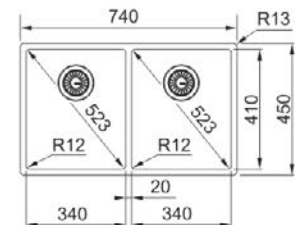

Size: 490 x 440 mm
Bowl Depth: 200 mm
Cabinet Size: 60 cm

PLANAR 8

PEX 210-51

Size: 505 x 455 mm
Bowl Depth: 200 mm
Cabinet Size: 60 cm

PLANAR 8

PEX 110-72 AD

Size: 760 x 440 mm
Bowl Depth: 200 mm
Cabinet Size: 90 cm

Size: 440 x 512 mm
Bowl Depth: 200 mm
Cabinet Size: 45 cm

PEAK

PKX 110-34

Size: 370 x 450 mm
Bowl Depth: 180 mm
Cabinet Size: 50 cm

FRANKE BOX

BXX 210-110-34

Size: 380 x 450 mm
Bowl Depth: 200 mm
Cabinet Size: 45 cm

ACQUARIO

ACX 610

Size: 860 x 510 mm
Bowl Depth: 230 mm
Cabinet Size: 80 cm

PLANARIO

POX 220

Size: 810 x 510 mm
Bowl Depth: 200 mm
Cabinet Size: 80 cm

Franke Box

BXX 220-110-34

Size: 740 x 450 mm
Bowl Depth: 200 mm
Cabinet Size: 80 cm

PLANAR

PPX 120

Size: 840 x 450 mm
Bowl Depth: 200 mm
Cabinet Size: 90 cm

PLANAR

PPX 220 TL

Size: 860 x 512 mm
Bowl Depth: 200 mm
Cabinet Size: 90 cm