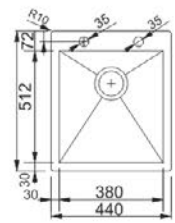

Size: 490 x 440 mm
Bowl Depth: 200 mm
Cabinet Size: 60 cm

PLANAR 8

PEX 210-51

Size: 505 x 455 mm
Bowl Depth: 200 mm
Cabinet Size: 60 cm

PLANAR 8

PEX 110-72 AD

Size: 760 x 440 mm
Bowl Depth: 200 mm
Cabinet Size: 90 cm

PLANAR

PPX 110-38

Size: 420 x 450 mm
Bowl Depth: 200 mm
Cabinet Size: 60 cm

PLANAR

PPX 210-44-510

Size: 440 x 470 mm
Bowl Depth: 200 mm
Cabinet Size: 45 cm

PLANAR

PPX 210-44-511

Size: 440 x 512 mm
Bowl Depth: 200 mm
Cabinet Size: 45 cm

PEAK

PKX 110-34

Size: 370 x 450 mm
Bowl Depth: 180 mm
Cabinet Size: 50 cm

FRANKE BOX

BXX 210-110-34

Size: 380 x 450 mm
Bowl Depth: 200 mm
Cabinet Size: 45 cm

ACQUARIO

ACX 610

Size: 860 x 510 mm
Bowl Depth: 230 mm
Cabinet Size: 80 cm

PLANARIO

POX 220

Size: 810 x 510 mm
Bowl Depth: 200 mm
Cabinet Size: 80 cm

Franke Box

BXX 220-110-34