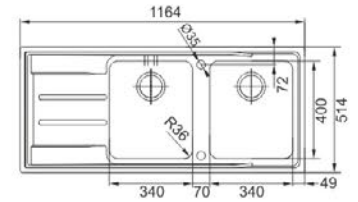

NEX 221 (R)

Stainless Steel

Size: 1164 x 514 mm

Bowl Depth: 200 mm

Cabinet Size: 80cm

IMPACT

IMX 621

Stainless Steel

IMT 621

Microdecor

Size: 1160 x 510 mm

Bowl Depth: 200 mm

Cabinet Size: 80 cm

ATON

ANX 221 (L & R)

Size: 1164 x 514 mm

Bowl Depth: 190 mm

Cabinet Size: 80 cm

SINOS

SNX 221 (L & R)

Size: 1120 x 500 mm

Bowl Depth: 175 mm

Cabinet Size: 80 cm

PLANAR

PPX 251 B (L & R)

Size: 1000 x 512 mm

Bowl Depth: 200/155 mm

Cabinet Size: 60 cm

KUBUS

KBV 651 B (L)

KBV 651 W (L & R)

Size: 1000 x 530 mm