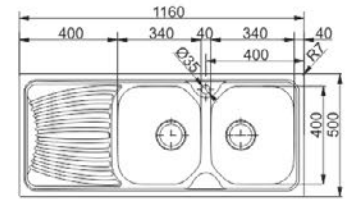

Size: 1160 x 500 mm
Bowl Depth: 205/185 mm
Cabinet Size: 90 cm

ZODIACO

ZOX 621 (L & R)

ZOT 621 (L)

Size: 1160 x 500 mm
Bowl Depth: 195/187 mm
Cabinet Size: 80 cm

ONDA LINE

OLX 621

OLL 621

Size: 1160 x 500 mm
Bowl Depth: 175 mm
Cabinet Size: 80 cm

ONDA

ONX 621

Stainless Steel

ONL 621

Decor

Size: 1160 x 500 mm

Bowl Depth: 175 mm

Cabinet Size: 80 cm

NEPTUNE

NEX 621 (R)

Stainless Steel

NET 621 (L & R)

Microdecor

Size: 1160 x 510 mm

Bowl Depth: 200 mm

Cabinet Size: 80 cm

NEPTUNE PLUS

NPX 621 (R)

Stainless Steel

Size: 1160 x 510 mm

Bowl Depth: 200 mm

Cabinet Size: 80 cm

NEPTUNE FILOTOP