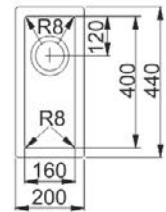

ROTONDO

ROX 610-41

Size: Ø 510
Bowl Depth: 160 mm
Cabinet Size: 60 cm

ROTONDO

RBX 610

Size: Ø 440
Bowl Depth: 170 mm
Cabinet Size: 50 cm

PLANAR 8

PEX 110-16

Size: 200 x 440 mm
Bowl Depth: 130 mm
Cabinet Size: 30 cm

ATON

ANX 110-34

Size: 370 x 430 mm
Bowl Depth: 190 mm
Cabinet Size: 45 cm

PLANAR 8

PEX 110-36-8

Size: 400 x 440 mm
Bowl Depth: 200 mm
Cabinet Size: 45 cm