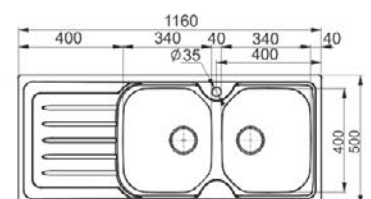

ACQUARIO

ACX 610

Size: 860 x 510 mm
Bowl Depth: 230 mm
Cabinet Size: 80 cm

PLANARIO

POX 220

Size: 810 x 510 mm
Bowl Depth: 200 mm
Cabinet Size: 80 cm

Franke Box

BXX 220-110-34

ZODIACO

ZOX 620

Size: 860 x 500 mm
Bowl Depth: 195/187 mm
Cabinet Size: 80 cm

GALASSIA

GAX 120

Size: 830 x 450 mm
Bowl Depth: 190/170 mm
Cabinet Size: 90 cm

GALASSIA

GAX 621 (L & R)

Size: 1160 x 500 mm
Bowl Depth: 205/185 mm
Cabinet Size: 90 cm

ZODIACO

ZOX 621 (L & R)

ZOT 621 (L)

Size: 1160 x 500 mm
Bowl Depth: 195/187 mm
Cabinet Size: 80 cm

ONDA LINE

OLX 621

OLL 621

Size: 1160 x 500 mm
Bowl Depth: 175 mm
Cabinet Size: 80 cm

ONDA

ONX 621

Stainless Steel

ONL 621

Decor

Size: 1160 x 500 mm

Bowl Depth: 175 mm