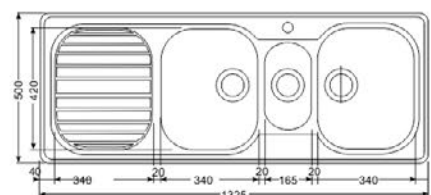

IMT 621

Microdecor

Size: 1160 x 510 mm

Bowl Depth: 200 mm

Cabinet Size: 80 cm

ATON

ANX 221 (L & R)

Size: 1164 x 514 mm

Bowl Depth: 190 mm

Cabinet Size: 80 cm

SINOS

SNX 221 (L & R)

Size: 1120 x 500 mm

Bowl Depth: 175 mm

Cabinet Size: 80 cm

PLANAR

PPX 251 B (L & R)

Size: 1000 x 512 mm

Bowl Depth: 200/155 mm

Cabinet Size: 60 cm

KUBUS

KBV 651 B (L)

KBV 651 W (L & R)

Size: 1000 x 530 mm

Bowl Depth: 175/120 mm

Cabinet Size: 60 cm

GALASSIA

CPXP 671

Size: 1325 x 500 mm

Bowl Depth: 175/130/175 mm

Cabinet Size: 100 cm

Sink Faragranit