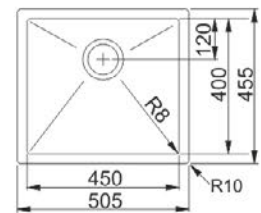

Size: 200 x 440 mm
Bowl Depth: 130 mm
Cabinet Size: 30 cm

ATON

ANX 110-34

Size: 370 x 430 mm
Bowl Depth: 190 mm
Cabinet Size: 45 cm

PLANAR 8

PEX 110-36-8

Size: 400 x 440 mm
Bowl Depth: 200 mm
Cabinet Size: 45 cm

PLANAR 8

PEX 110-36-9

Size: 400 x 440 mm
Bowl Depth: 200 mm
Cabinet Size: 45 cm

PLANAR 8

PEX 210-42

Size: 415 x 455 mm
Bowl Depth: 200 mm
Cabinet Size: 45 cm

PLANAR 8

PEX 110-45

Size: 490 x 440 mm
Bowl Depth: 200 mm
Cabinet Size: 60 cm

PLANAR 8

PEX 210-51

Size: 505 x 455 mm
Bowl Depth: 200 mm
Cabinet Size: 60 cm

PLANAR 8

PEX 110-72 AD

Size: 760 x 440 mm
Bowl Depth: 200 mm
Cabinet Size: 90 cm

Size: 440 x 512 mm
Bowl Depth: 200 mm
Cabinet Size: 45 cm

PEAK

PKX 110-34

Size: 370 x 450 mm
Bowl Depth: 180 mm
Cabinet Size: 50 cm

FRANKE BOX

BXX 210-110-34

Size: 380 x 450 mm
Bowl Depth: 200 mm
Cabinet Size: 45 cm