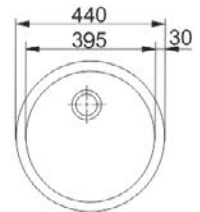

ROTONDO

ROX 610-41

Size: Ø 510
Bowl Depth: 160 mm
Cabinet Size: 60 cm

ROTONDO

RBX 610

Size: Ø 440
Bowl Depth: 170 mm
Cabinet Size: 50 cm

PLANAR 8

PEX 110-16

Size: 200 x 440 mm
Bowl Depth: 130 mm
Cabinet Size: 30 cm

ATON

ANX 110-34

Size: 370 x 430 mm
Bowl Depth: 190 mm
Cabinet Size: 45 cm

PLANAR 8

PEX 110-36-8

Size: 400 x 440 mm
Bowl Depth: 200 mm
Cabinet Size: 45 cm

PLANAR 8

PEX 110-36-9

Size: 400 x 440 mm
Bowl Depth: 200 mm
Cabinet Size: 45 cm

PLANAR 8

PEX 210-42

Size: 415 x 455 mm
Bowl Depth: 200 mm
Cabinet Size: 45 cm

PLANAR 8

PEX 110-45

Size: 490 x 440 mm
Bowl Depth: 200 mm
Cabinet Size: 60 cm

PLANAR 8

PEX 210-51

Size: 505 x 455 mm
Bowl Depth: 200 mm
Cabinet Size: 60 cm

PLANAR 8

PEX 110-72 AD

Size: 760 x 440 mm
Bowl Depth: 200 mm
Cabinet Size: 90 cm