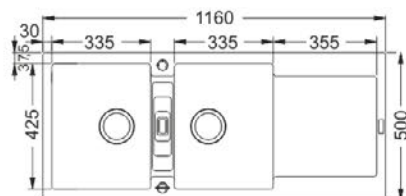

Size: 1160 x 500 mm
Bowl Depth: 200 mm
Cabinet Size: 80 cm