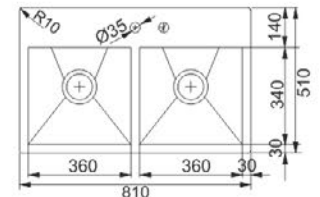

Size: 490 x 440 mm
Bowl Depth: 200 mm
Cabinet Size: 60 cm

PLANAR 8

PEX 210-51

Size: 505 x 455 mm
Bowl Depth: 200 mm
Cabinet Size: 60 cm

PLANAR 8

PEX 110-72 AD

Size: 760 x 440 mm
Bowl Depth: 200 mm
Cabinet Size: 90 cm

Size: 440 x 512 mm
Bowl Depth: 200 mm
Cabinet Size: 45 cm

PEAK

PKX 110-34

Size: 370 x 450 mm
Bowl Depth: 180 mm
Cabinet Size: 50 cm

FRANKE BOX

BXX 210-110-34

Size: 380 x 450 mm
Bowl Depth: 200 mm
Cabinet Size: 45 cm

ACQUARIO

ACX 610

Size: 860 x 510 mm
Bowl Depth: 230 mm
Cabinet Size: 80 cm

PLANARIO

POX 220

Size: 810 x 510 mm
Bowl Depth: 200 mm
Cabinet Size: 80 cm

Franke Box

BXX 220-110-34

Size: 740 x 450 mm
Bowl Depth: 200 mm
Cabinet Size: 80 cm

PLANAR

PPX 120

Size: 840 x 450 mm
Bowl Depth: 200 mm
Cabinet Size: 90 cm

PLANAR

PPX 220 TL

Size: 860 x 512 mm
Bowl Depth: 200 mm
Cabinet Size: 90 cm