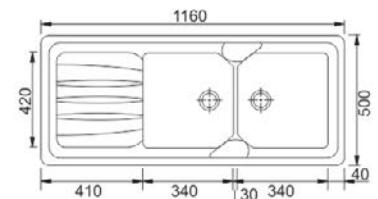

CALYPSO

COG 621-210

COG 621-389

Size: 1160 x 500 mm
Bowl Depth: 200 mm
Cabinet Size: 80 cm