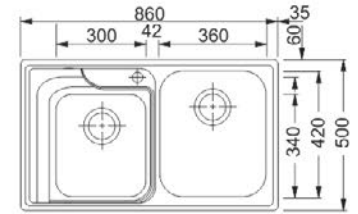

Size: 440 x 512 mm
Bowl Depth: 200 mm
Cabinet Size: 45 cm

PEAK

PKX 110-34

Size: 370 x 450 mm
Bowl Depth: 180 mm
Cabinet Size: 50 cm

FRANKE BOX

BXX 210-110-34

Size: 380 x 450 mm
Bowl Depth: 200 mm
Cabinet Size: 45 cm

ACQUARIO

ACX 610

Size: 860 x 510 mm
Bowl Depth: 230 mm
Cabinet Size: 80 cm

PLANARIO

POX 220

Size: 810 x 510 mm
Bowl Depth: 200 mm
Cabinet Size: 80 cm

Franke Box

BXX 220-110-34

Size: 740 x 450 mm
Bowl Depth: 200 mm
Cabinet Size: 80 cm

PLANAR

PPX 120

Size: 840 x 450 mm
Bowl Depth: 200 mm
Cabinet Size: 90 cm

PLANAR

PPX 220 TL

Size: 860 x 512 mm
Bowl Depth: 200 mm
Cabinet Size: 90 cm

ZODIACO

ZOX 620

Size: 860 x 500 mm
Bowl Depth: 195/187 mm
Cabinet Size: 80 cm

GALASSIA

GAX 120

Size: 830 x 450 mm
Bowl Depth: 190/170 mm
Cabinet Size: 90 cm

GALASSIA

GAX 621 (L & R)