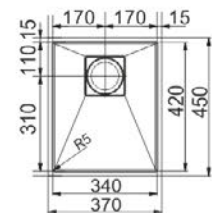

Size: 490 x 440 mm
Bowl Depth: 200 mm
Cabinet Size: 60 cm

PLANAR 8

PEX 210-51

Size: 505 x 455 mm
Bowl Depth: 200 mm
Cabinet Size: 60 cm

PLANAR 8

PEX 110-72 AD

Size: 760 x 440 mm
Bowl Depth: 200 mm
Cabinet Size: 90 cm

PLANAR

PPX 110-38

Size: 420 x 450 mm
Bowl Depth: 200 mm
Cabinet Size: 60 cm

PLANAR

PPX 210-44-510

Size: 440 x 470 mm
Bowl Depth: 200 mm
Cabinet Size: 45 cm

PLANAR

PPX 210-44-511

Size: 440 x 512 mm
Bowl Depth: 200 mm
Cabinet Size: 45 cm

PEAK

PKX 110-34

Size: 370 x 450 mm
Bowl Depth: 180 mm
Cabinet Size: 50 cm

FRANKE BOX

BXX 210-110-34

Size: 380 x 450 mm
Bowl Depth: 200 mm
Cabinet Size: 45 cm

ACQUARIO

ACX 610

Size: 860 x 510 mm
Bowl Depth: 230 mm
Cabinet Size: 80 cm

PLANARIO

POX 220

Size: 810 x 510 mm
Bowl Depth: 200 mm
Cabinet Size: 80 cm

Franke Box

BXX 220-110-34