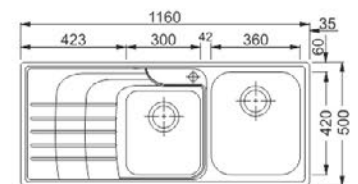

ACQUARIO

ACX 610

Size: 860 x 510 mm
Bowl Depth: 230 mm
Cabinet Size: 80 cm

PLANARIO

POX 220

Size: 810 x 510 mm
Bowl Depth: 200 mm
Cabinet Size: 80 cm

Franke Box

BXX 220-110-34

ZODIACO

ZOX 620

Size: 860 x 500 mm
Bowl Depth: 195/187 mm
Cabinet Size: 80 cm

GALASSIA

GAX 120

Size: 830 x 450 mm
Bowl Depth: 190/170 mm
Cabinet Size: 90 cm

GALASSIA

GAX 621 (L & R)

Size: 1160 x 500 mm
Bowl Depth: 205/185 mm
Cabinet Size: 90 cm

ZODIACO

ZOX 621 (L & R)

ZOT 621 (L)

Size: 1160 x 500 mm
Bowl Depth: 195/187 mm
Cabinet Size: 80 cm

ONDA LINE

OLX 621

OLL 621

Size: 1160 x 500 mm
Bowl Depth: 175 mm
Cabinet Size: 80 cm

ONDA

ONX 621

Stainless Steel

ONL 621

Decor

Size: 1160 x 500 mm

Bowl Depth: 175 mm