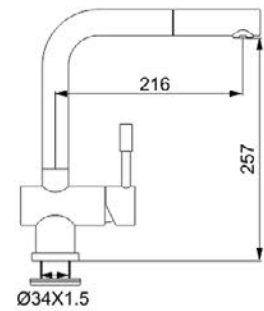

115.177.700

Mixer Taps
Spiraled, Single Lever
Tap Rotation: 360°

CAPRICE

115.177.702

Mixer Taps
Single Lever
Tap Rotation: 360°

ATLAS PULL-OUT

115-331-246

Mixer Taps
Mixer with swivel spout
Tap Rotation: 360°