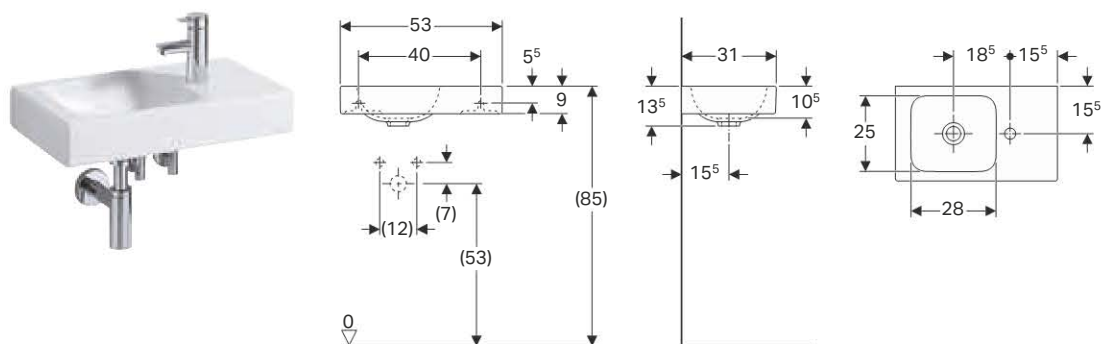

Washbasins

Handrinse basins

Geberit iCon handrinse basin with shelf surface

Characteristics

- Can be installed with a washbasin cabinet
- Asymmetrical

Technical data

Material	Fine fireclay

Art. no.	Surface / colour	B [cm]	H [cm]	T [cm]	Tap hole	Overflow	Shelf space
500.457.01.1	white	53	13.5	31	right	without	right
500.459.01.1	white	53	13.5	31	left	without	left

Can be combined with

- Geberit iCon cabinet for handrinse basin, with one drawer → p. 90

Accessories

- Geberit bottle trap with dip tube, for washbasin, horizontal outlet → p. 12
- Geberit waste outlet with free outlet → p. 11
- Geberit bottle trap with dip tube for washbasin, space-saving model, horizontal outlet → p. 12
- Fastening set for Geberit handrinse basins → p. 13