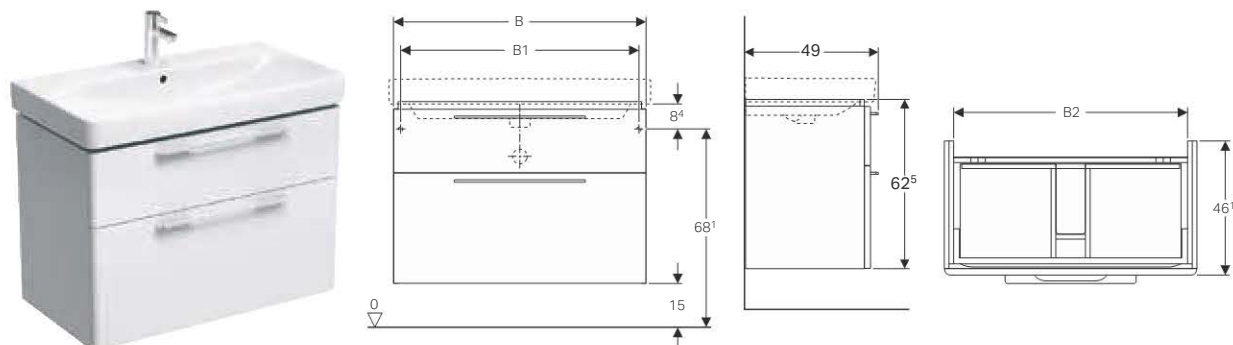

### Characteristics

- Wall-hung
- With two drawers
- Opening via handle
- Drawer with self-closing
- Moisture-resistant
- Delivered pre-assembled