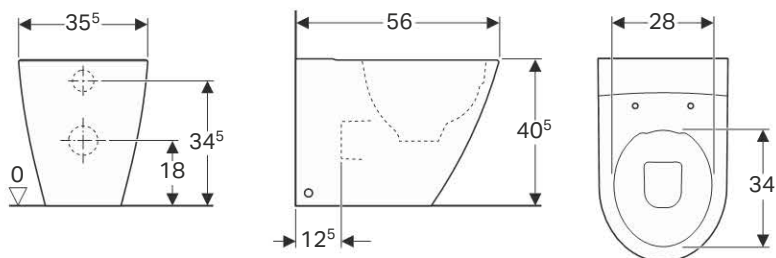

Floor-standing WCs

Geberit iCon floor-standing WC, washdown, back-to-wall, Rimfree

Application purposes

- For concealed cisterns

Characteristics

- Floor-standing
- Back-to-wall
- Washdown WC
- Rimfree

- Class 1, full flush volume 6 l, in accordance with EN 997
- Horizontal or vertical outlet
- Hidden fastening

Technical data

Material	Vitreous china

Scope of delivery

- Fastening material

Art. no.	Surface / colour	B [cm]	H [cm]	T [cm]
500.402.01.1	white	35.5	40.5	56

To order additionally

- WC seat

Can be combined with

- Geberit iCon WC seat → p. 101
- Geberit iCon WC seat, slim design → p. 102