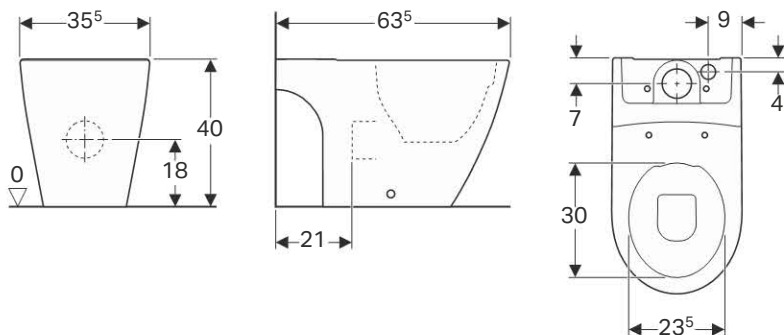

Geberit iCon floor-standing WC for close-coupled exposed cistern, washdown, Rimfree

Application purposes

- For close-coupled exposed cistern

Characteristics

- Floor-standing
- Washdown WC
- Rimfree

- Multidirectional outlet
- Hidden fastening

Technical data

Material	Vitreous china

Scope of delivery

- Fastening material

Art. no.	Surface / colour	B [cm]	H [cm]	T [cm]
500.401.01.1	white	35.5	40	63.5