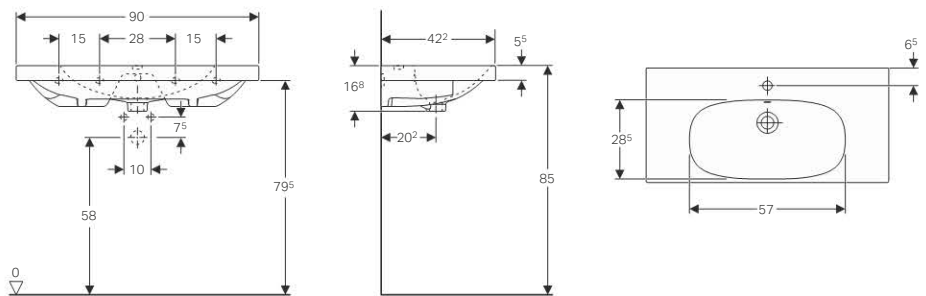

New

Geberit Acanto washbasin, small projection, shelf surface, easy fastening

Characteristics

- Can be installed with a washbasin cabinet
- Small projection
- Easy fastening with Geberit washbasin wall fixing type EFF1

Technical data

Material	Fine fireclay

Scope of delivery

- Wall fixing type EFF1

Art. no.	Surface / colour	B [cm]	Cabinet width [cm]	H [cm]	H1 [cm]	T [cm]	Tap hole	Overflow
500.633.01.1	white	90	89	16.8	7.5	42.2	centred	visible
500.634.01.1	white	90	89	16.8	7.5	42.2	without	visible

Can be combined with

- Geberit Acanto cabinet for washbasin, with one drawer and internal drawer, small projection → p. 60

Accessories

- Geberit bottle trap with dip tube, for washbasin, horizontal outlet → p. 12
- Geberit waste outlet with external push-button waste plug → p. 11
- Geberit bottle trap with dip tube for washbasin, space-saving model, horizontal outlet → p. 12
- Fastening set for Geberit washbasins → p. 12

Double washbasins

New