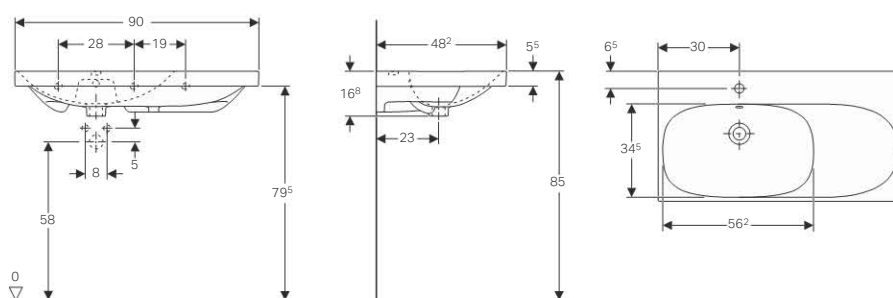

Geberit Acanto washbasin with right shelf surface, easy fastening

Characteristics

- Can be installed with a washbasin cabinet
- Asymmetrical
- Easy fastening with Geberit washbasin wall fixing type EFF1

Technical data

Material	Fine fireclay

Scope of delivery

- Wall fixing type EFF1

Art. no.	Surface / colour	B	H	T	Tap hole	Overflow	Shelf space
		[cm]	[cm]	[cm]			
500.625.01.1	white	90	16.8	48.2	centred	visible	right
500.626.01.1	white	90	16.8	48.2	without	visible	right

Can be combined with

- Geberit Acanto cabinet for washbasin, with one drawer and one internal drawer → p. 59

Accessories

- Geberit bottle trap with dip tube, for washbasin, horizontal outlet → p. 12
- Geberit waste outlet with external push-button waste plug → p. 11
- Geberit bottle trap with dip tube for washbasin, space-saving model, horizontal outlet → p. 12
- Fastening set for Geberit washbasins → p. 12