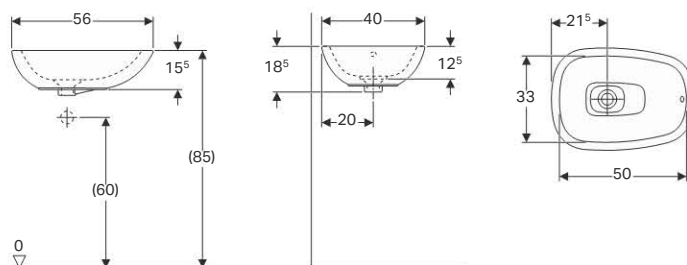

Geberit Citterio lay-on washbasin with waste outlet

Application purposes

- For mounting on washbasin cabinets

Characteristics

- Asymmetrical

Technical data

Material	Vitreous china

Scope of delivery

- Drain cover
- Fastening material
- Waste outlet

Art. no.	Surface / colour	B [cm]	H [cm]	T [cm]	Tap hole	Overflow
500.543.01.1	KeraTect / white	56	18.5	40	without	visible

Can be combined with

- Geberit Citterio cabinet for lay-on washbasin, with one drawer → p. 16
- Geberit Citterio cabinet for lay-on washbasin, with two drawers and shelf surface → p. 16

Accessories

- Geberit bottle trap with dip tube, for washbasin, horizontal outlet → p. 12
- Geberit bottle trap with dip tube for washbasin, space-saving model, horizontal outlet → p. 12
- Geberit waste outlet with free outlet → p. 11