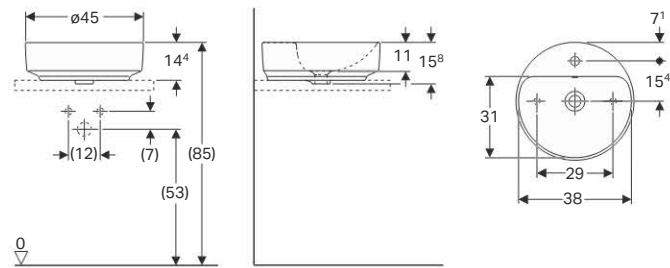

New

Geberit lay-on washbasin VariForm, round, with tap hole bench

Application purposes

- For mounting on washbasin cabinets

Scope of delivery

- Fastening material

Art. no.	Surface / colour	D [cm]	H [cm]	Overflow
500.769.01.1	white	45	15.8	visible
500.770.01.1	white	45	15.8	without

N: New, available: 500.769.01.1 as of February 2018; 500.770.01.1 as of April 2018;

New