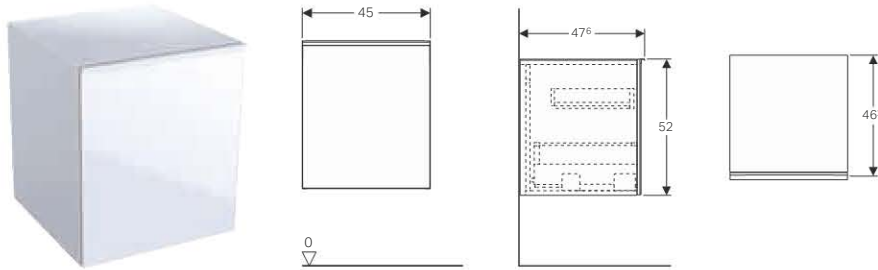

New

Geberit Acanto low cabinet with one drawer and internal drawer

Characteristics

- Wall-hung
- With one drawer
- With one internal drawer
- Opening via handle
- Drawer with self-closing
- Moisture-resistant

- Front made of chipboard with glass cover
- Delivered pre-assembled

Technical data

Material	Chipboard

Scope of delivery

- Fastening material

Art. no.	Surface / colour	B [cm]	H [cm]	T [cm]
500.618.01.1	Body: high-gloss coated / white Drawers: shiny glass / white	45	52	47.6
500.618.16.7	Body: matt coated / black Drawers: shiny glass / black	45	52	47.6
500.618.JK.1	Body: matt coated / lava Drawers: shiny glass / lava	45	52	47.6
500.618.JL.1	Body: matt coated / sand grey Drawers: shiny glass / sand grey	45	52	47.6

Accessories

- Geberit Acanto drawer insert → p. 69
- Geberit Acanto set of feet → p. 69