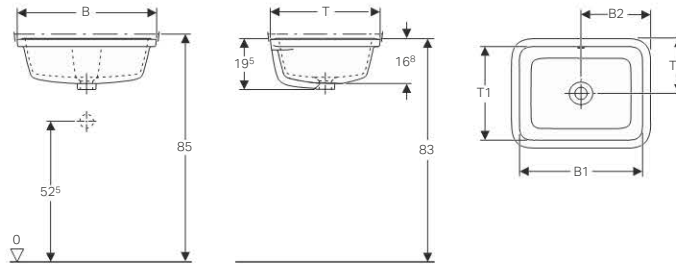

Can be combined with

- Geberit Smyle cabinet for double washbasin, with two drawers → p. 122
- Geberit Smyle half pedestal → p. 119

Accessories

- Geberit waste outlet with external push-button waste plug → p. 11
- Geberit bottle trap with dip tube, for washbasin, horizontal outlet → p. 12
- Geberit bottle trap with dip tube for washbasin, space-saving model, horizontal outlet → p. 12
- Fastening set for Geberit washbasins → p. 12

Under-countertop washbasins

Geberit Smyle Square under-countertop washbasin

Application purposes

- For mounting in a worktop

Technical data

Material	Vitreous china

Scope of delivery

- Fastening material

Art. no.	Surface / colour	B [cm]	B1 [cm]	B2 [cm]	H [cm]	T [cm]	T1 [cm]	T2 [cm]
500.127.01.1	white	52	46	26	19.5	41	35	20.5
500.128.01.1	white	56	50	28	19.5	44	38	22

Accessories

- Geberit waste outlet with external push-button waste plug → p. 11
- Geberit waste outlet with internal push-button waste plug → p. 24
- Geberit bottle trap with dip tube, for washbasin, horizontal outlet → p. 12