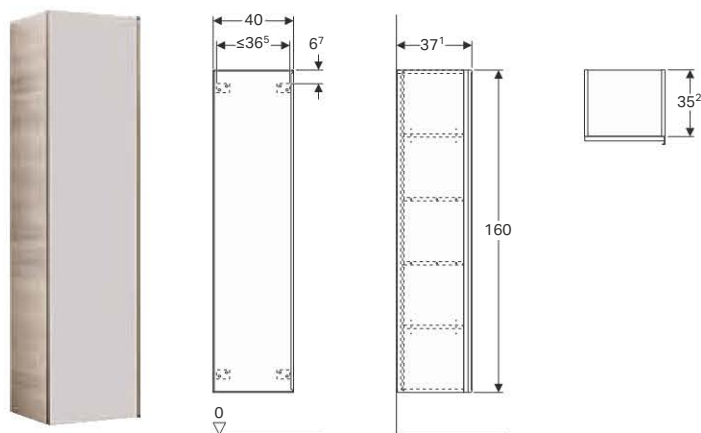

Art. no.	Surface / colour	B [cm]	B1 [cm]	H [cm]	T [cm]	Siphon cutout
500.558.JI.1	Drawers: shiny glass / taupe Body: wood-textured melamine / oak beige	73.4	68.4	54.3	50.4	left or right
500.558.JJ.1	Drawers: shiny glass / black Body: wood-textured melamine / oak grey-brown	73.4	68.4	54.3	50.4	left or right
500.560.JI.1	Drawers: shiny glass / taupe Body: wood-textured melamine / oak beige	88.4	83.4	54.3	50.4	left or right
500.560.JJ.1	Drawers: shiny glass / black Body: wood-textured melamine / oak grey-brown	88.4	83.4	54.3	50.4	left or right
500.561.JI.1	Drawers: shiny glass / taupe Body: wood-textured melamine / oak beige	118.4	113.4	54.3	50.4	left or right
500.561.JJ.1	Drawers: shiny glass / black Body: wood-textured melamine / oak grey-brown	118.4	113.4	54.3	50.4	left or right

Can be combined with

- Geberit Citterio lay-on washbasin → p. 10
- Geberit Citterio lay-on washbasin with waste outlet → p. 10

Accessories

- Accessory overview: Bathroom furniture

Side cabinets

Geberit Citterio tall cabinet with one door

Characteristics

- Wall-hung
- With one door
- Opening via handle
- Door with soft closing
- With four movable shelves
- Left or right hinge side
- Front made of glass
- Door frame made of metal
- Delivered pre-assembled

Technical data

Material	Chipboard

Scope of delivery

- 4 movable shelves
- Fastening material

Art. no.	Surface / colour	B [cm]	H [cm]	T [cm]
500.554.JI.1	Doors: shiny glass / taupe Body: wood-textured melamine / oak beige	40	160	35.2
500.554.JJ.1	Drawers: shiny glass / black Body: wood-textured melamine / oak grey-brown	40	160	35.2

Accessories

- Accessory overview: Bathroom furniture