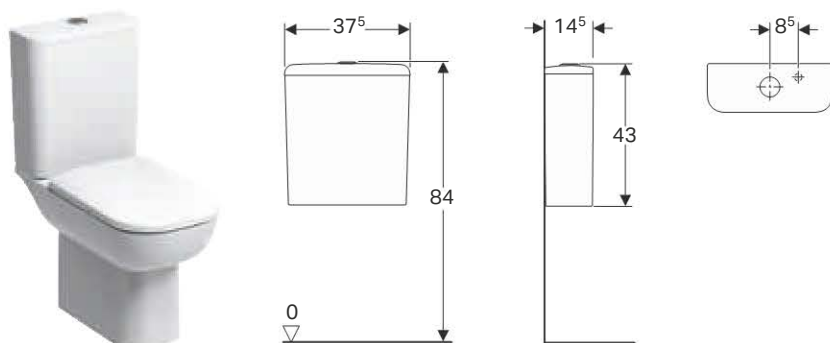

Geberit Smyle Square exposed cistern, close-coupled, dual flush, bottom water supply connection

Characteristics

- Close-coupled
- Dual flush
- Water supply connection on the bottom

Technical data

Flush volume, factory setting	4 and 2.6 l
Flush volume large, adjustment range	4 / 6 l
Flush volume small, adjustment range	2.6 / 4 l
Material	Vitreous china

Art. no.	Surface / colour	B [cm]	H [cm]	T [cm]
500.214.01.1	white	37.5	43	14.5

Can be combined with

- Smyle floor-standing WC for close-coupled exposed cistern, washdown, Rimfree

Accessories

- Smyle floor-standing WC for close-coupled exposed cistern, washdown, Rimfree