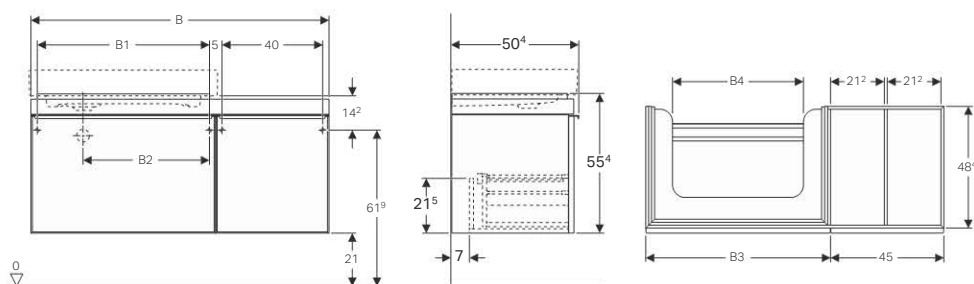

Geberit Citterio cabinet for washbasin, with two drawers and shelf surface

Characteristics

- Wall-hung
- With two drawers
- Opening via handle
- Drawer with self-closing
- Can be equipped with feet
- Front made of glass
- Drawer frame made of metal
- Delivered pre-assembled

Technical data

Material	Chipboard

Scope of delivery

- Fastening material

Art. no.	Surface / colour	B [cm]	B1 [cm]	B2 [cm]	B3 [cm]	B4 [cm]	Washbasin width [cm]	H [cm]	T [cm]	Shelf space
500.562.JI.1	Drawers: shiny glass / taupe Body: wood-textured melamine / oak beige	118.4	68.4	49.7	73.4	52	75	55.4	50.4	right
500.562.JJ.1	Drawers: shiny glass / black Body: wood-textured melamine / oak grey-brown	118.4	68.4	49.7	73.4	52	75	55.4	50.4	right
500.563.JI.1	Drawers: shiny glass / taupe Body: wood-textured melamine / oak beige	118.4	68.4	49.7	73.4	52	75	55.4	50.4	left
500.563.JJ.1	Drawers: shiny glass / black Body: wood-textured melamine / oak grey-brown	118.4	68.4	49.7	73.4	52	75	55.4	50.4	left
500.567.JI.1	Drawers: shiny glass / taupe Body: wood-textured melamine / oak beige	133.4	83.4	41.7	88.4	67	90	55.4	50.4	right
500.567.JJ.1	Drawers: shiny glass / black Body: wood-textured melamine / oak grey-brown	133.4	83.4	41.7	88.4	67	90	55.4	50.4	right
500.568.JI.1	Drawers: shiny glass / taupe Body: wood-textured melamine / oak beige	133.4	83.4	41.7	88.4	67	90	55.4	50.4	left
500.568.JJ.1	Drawers: shiny glass / black Body: wood-textured melamine / oak grey-brown	133.4	83.4	41.7	88.4	67	90	55.4	50.4	left

Can be combined with

- Geberit Citterio washbasin with shelf surface → p. 9

Accessories

- Accessory overview: Bathroom furniture