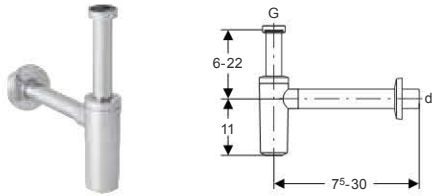

Geberit bottle trap with dip tube, for washbasin, horizontal outlet

Application purposes

- For washbasins

Characteristics

- Quality-monitored in accordance with EN 274-3
- Corrosion-resistant

Art. no.	Surface / colour	d, $\emptyset$ [mm]	G ["]
151.034.21.1	bright chrome-plated	32	1 1/4
151.035.21.1	bright chrome-plated	40	1 1/4

Technical data

Material	Plastic

Scope of delivery

- Wall collar