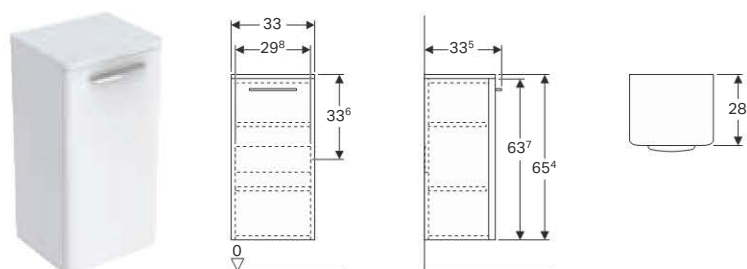

#### Characteristics

- Wall-hung
- With one door
- Opening via handle
- Door with soft closing
- With two movable shelves
- Left or right hinge side
- Moisture-resistant
- Delivered pre-assembled

Art. no.	Surface / colour	B [cm]	H [cm]	T [cm]
500.181.01.1	white	33	65.4	28