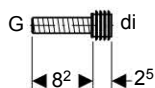

Geberit flush bend extension with sleeve

Application purposes

- For urinals with inlet connector with sleeve, plug-in

Technical data

Material	Brass

Art. no.	G ["]	di, ø [mm]
119.702.00.1	1/2	35