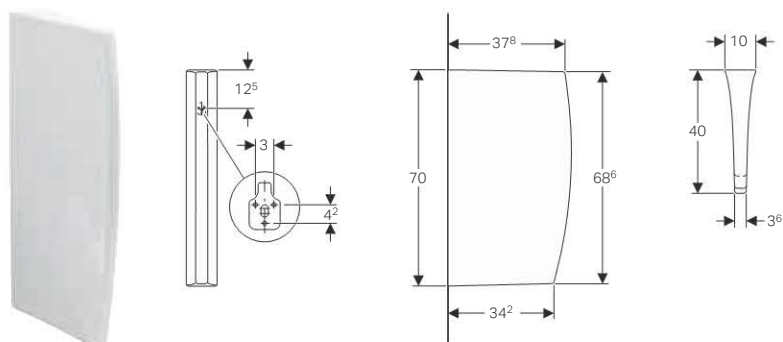

Urinal divisions

Geberit Abalona urinal division

Technical data

Material	Vitreous china

Scope of delivery

- Fastening material

Art. no.	Surface / colour
500.345.01.1	white

Accessories

Geberit flush pipe for urinals, with concealed urinal flush control

Application purposes

- For Geberit iCon, Geberit Smyle and Geberit Abalona urinals for concealed urinal flush control

Characteristics

- Elbow made of brass

Technical data

Material	Stainless steel

Scope of delivery

- Rubber connector
- Connection set

Art. no.	d, ø [mm]
500.089.00.1	15

Geberit flush bend extension with sleeve

Application purposes

- For urinals with inlet connector with sleeve, plug-in

Technical data

Material	Brass

Art. no.	G ["]	di, ø [mm]
119.702.00.1	1/2	35