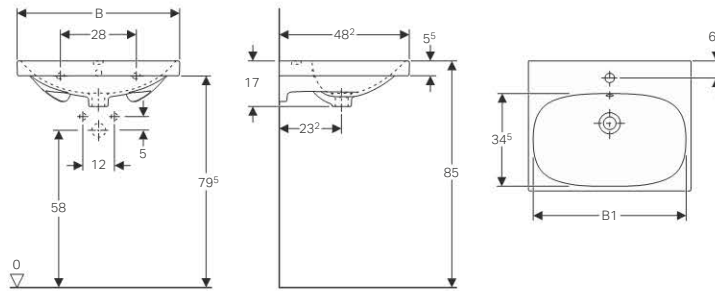

Washbasins

New

Geberit Acanto washbasin

Characteristics

- Can be installed with a washbasin cabinet

Technical data

Material	Fine fireclay

Art. no.	Surface / colour	B [cm]	B1 [cm]	Cabinet width [cm]	H [cm]	T [cm]	Tap hole	Overflow
500.620.01.1	white	60	57	59.5	17	48.2	centred	visible
500.621.01.1	white	65	61.5	64	17	48.2	centred	visible

Can be combined with

- Geberit Acanto cabinet for washbasin, with one drawer and one internal drawer → p. 59

Accessories

- Geberit bottle trap with dip tube, for washbasin, horizontal outlet → p. 12
- Geberit waste outlet with external push-button waste plug → p. 11
- Geberit bottle trap with dip tube for washbasin, space-saving model, horizontal outlet → p. 12
- Fastening set for Geberit washbasins → p. 12

New