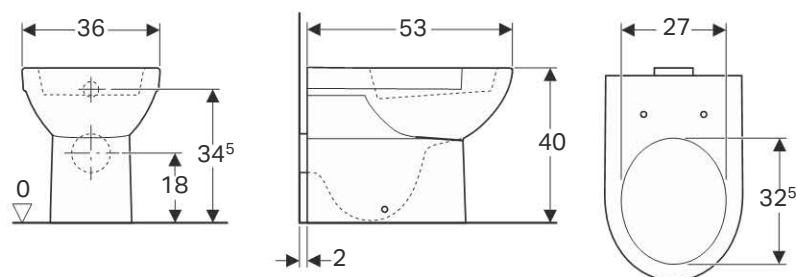

Art. no.	Surface / colour	B [cm]	H [cm]	T [cm]
500.287.01.1	white	36	40	68

To order additionally

- Cistern
- WC seat

Can be combined with

- Geberit Abalona Square exposed cistern, close-coupled, dual flush, bottom water supply connection → p. 186
- Geberit Abalona Square exposed cistern, close-coupled, dual flush, lateral water supply connection → p. 185
- Geberit Abalona exposed cistern, close-coupled, dual flush, bottom water supply connection → p. 186
- Geberit Abalona exposed cistern, close-coupled, dual flush, lateral water supply connection → p. 187
- Geberit Abalona WC seat, hinges made of plastic → p. 172
- Geberit Abalona WC seat → p. 174
- Geberit Abalona WC seat, quick-release hinges → p. 174
- Geberit Abalona WC seat, seat ring for children → p. 173

Geberit Abalona floor-standing WC, washdown, back-to-wall

Application purposes

- For concealed cisterns

Characteristics

- Floor-standing
- Washdown WC
- With flush rim

- Horizontal outlet
- Class 1, full flush volume 6 l, in accordance with EN 997

Technical data

Material	Vitreous china

Scope of delivery

- Fastening material

Art. no.	Surface / colour	B [cm]	H [cm]	T [cm]
500.286.01.1	white	36	40	53

To order additionally

- WC seat

Can be combined with

- Geberit Abalona WC seat, hinges made of plastic → p. 172
- Geberit Abalona WC seat → p. 174
- Geberit Abalona WC seat, quick-release hinges → p. 174
- Geberit Abalona WC seat, seat ring for children → p. 173