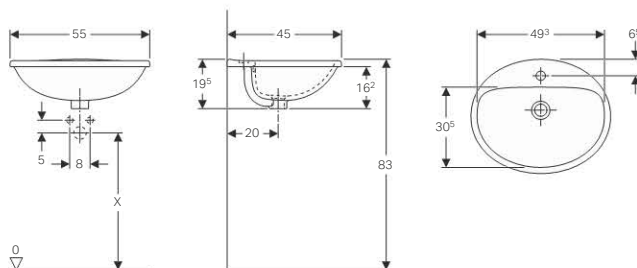

Countertop washbasins

Geberit Abalona countertop washbasin

Application purposes

- For mounting in a worktop

Technical data

Material	Vitreous china

Art. no.	Surface / colour	B [cm]	H [cm]	T [cm]	Tap hole	Overflow
500.309.01.1	white	55	19.5	45	centred	visible

Accessories

- Geberit waste outlet with external push-button waste plug → p. 11
- Geberit waste outlet with internal push-button waste plug → p. 24
- Geberit bottle trap with dip tube, for washbasin, horizontal outlet → p. 12