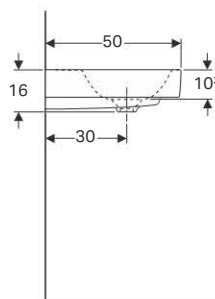

Geberit Citterio washbasin with shelf surface

Characteristics

- Can be installed with a washbasin cabinet
- Asymmetrical
- Suitable for Geberit washbasin connector Clou

Technical data

Material	Fine fireclay

Scope of delivery

- Drain cover

Art. no.	Surface / colour	B [cm]	B1 [cm]	Cabinet width [cm]	H [cm]	T [cm]	Tap hole	Overflow	Shelf space
500.545.01.1	KeraTect / white	75	14	73.4 / 118.4	16	50	left	without	right
500.546.01.1	KeraTect / white	75	14	73.4 / 118.4	16	50	right	without	left
500.548.01.1	KeraTect / white	90	29	88.4 / 133.4	16	50	left	without	right
500.549.01.1	KeraTect / white	90	29	88.4 / 133.4	16	50	right	without	left

Can be combined with

- Geberit Citterio cabinet for washbasin, with one drawer → p. 15
- Geberit Citterio cabinet for washbasin, with two drawers and shelf surface → p. 14

Accessories

- Geberit bottle trap with dip tube, for washbasin, horizontal outlet → p. 12
- Geberit washbasin connector Clou with lever actuation → p. 11
- Geberit waste outlet with free outlet → p. 11
- Geberit bottle trap with dip tube for washbasin, space-saving model, horizontal outlet → p. 12
- Fastening set for Geberit washbasins → p. 12