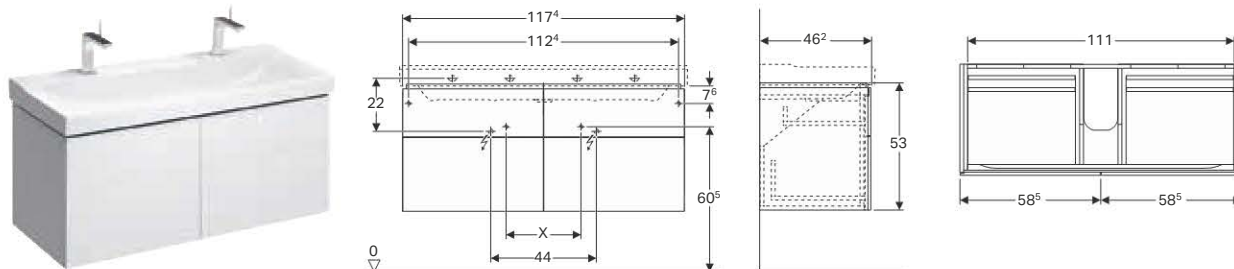

Geberit Xeno² cabinet for washbasin with width from 120 cm, with four drawers

Characteristics

- Wall-hung
- With four drawers
- Opened using push-to-open mechanism
- Drawer with antislip mat
- Drawer with LED lighting
- Moisture-resistant
- Delivered pre-assembled

Technical data

Protection class	II
Protection degree	IP21
Nominal voltage	220–240 V AC
Mains frequency	50–60 Hz
Operating voltage	12 V DC
Power consumption	4 W
Material	Chipboard
Energy efficiency class	A++
Light colour	3000 K

Scope of delivery

- Fastening material

Art. no.	Surface / colour	B	Washbasin width	H	T
		[cm]	[cm]	[cm]	[cm]
500.518.01.1	high-gloss coated / white	117.4	120	53	46.2
500.518.43.1	structured coated / scultura grey	117.4	120	53	46.2

Can be combined with

- Geberit Xeno² washbasin → p. 30

Accessories

- Accessory overview: Bathroom furniture