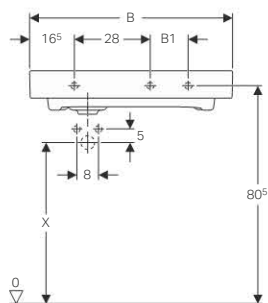

Geberit Citterio washbasin with shelf surface

Characteristics

- Can be installed with a washbasin cabinet
- Asymmetrical
- Suitable for Geberit washbasin connector Clou

Technical data

Material	Fine fireclay

Scope of delivery

- Drain cover

Art. no.	Surface / colour	B [cm]	B1 [cm]	Cabinet width [cm]	H [cm]	T [cm]	Tap hole	Overflow	Shelf space
500.545.01.1	KeraTect / white	75	14	73.4 / 118.4	16	50	left	without	right
500.546.01.1	KeraTect / white	75	14	73.4 / 118.4	16	50	right	without	left
500.548.01.1	KeraTect / white	90	29	88.4 / 133.4	16	50	left	without	right
500.549.01.1	KeraTect / white	90	29	88.4 / 133.4	16	50	right	without	left

Can be combined with

- Geberit Citterio cabinet for washbasin, with one drawer → p. 15
- Geberit Citterio cabinet for washbasin, with two drawers and shelf surface → p. 14

Accessories

- Geberit bottle trap with dip tube, for washbasin, horizontal outlet → p. 12
- Geberit washbasin connector Clou with lever actuation → p. 11
- Geberit waste outlet with free outlet → p. 11
- Geberit bottle trap with dip tube for washbasin, space-saving model, horizontal outlet → p. 12
- Fastening set for Geberit washbasins → p. 12