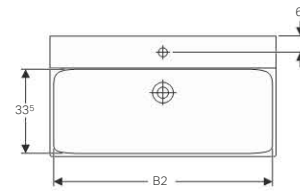

Washbasins

Geberit Xeno² washbasin

Characteristics

- Can be installed with a washbasin cabinet

Technical data

Material	Fine fireclay

Art. no.	Surface / colour	B [cm]	B1 [cm]	B2 [cm]	Cabinet width [cm]	H [cm]	T [cm]	Tap hole	Overflow
500.530.01.1	KeraTect / white	60	-	57.2	58	14	48	centred	without
500.531.01.1	KeraTect / white	90	12	87.2	88	14	48	centred	without
500.532.01.1	KeraTect / white	90	12	87.2	88	14	48	without	without
500.550.01.1	KeraTect / white	120	24	117.2	118	14	48	left and right	without
500.551.01.1	KeraTect / white	120	24	117.2	118	14	48	centred	without
500.552.01.1	KeraTect / white	120	24	117.2	118	14	48	without	without

Can be combined with

- Geberit Xeno² cabinet for washbasin, with one drawer → p. 34
- Geberit Xeno² cabinet for washbasin, with two drawers → p. 35
- Geberit Xeno² cabinet for washbasin with width from 120 cm, with two drawers → p. 37
- Geberit Xeno² cabinet for washbasin with width from 120 cm, with four drawers → p. 38

Accessories

- Geberit bottle trap with dip tube, for washbasin, horizontal outlet → p. 12
- Geberit waste outlet with free outlet → p. 11
- Geberit washbasin connector Clou with lever actuation → p. 11
- Geberit bottle trap with dip tube for washbasin, space-saving model, horizontal outlet → p. 12
- Fastening set for Geberit washbasins → p. 12

- Washbasin 60 cm is fastened with 2 hanger bolts
- Washbasins 90 and 120 cm are fastened with 4 hanger bolts
- Geberit washbasin connector Clou with lever actuation only for washbasins with one tap hole. Compatible with washbasins with one tap hole 60 and 90 cm only when installed without cabinet