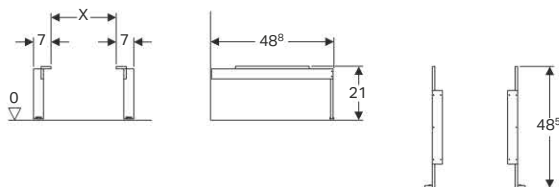

Accessories

Geberit Citterio set of feet

Technical data

Material	Aluminium

Scope of delivery

- Set of 2 pieces

Art. no.	Surface / colour
500.573.39.1	champagne