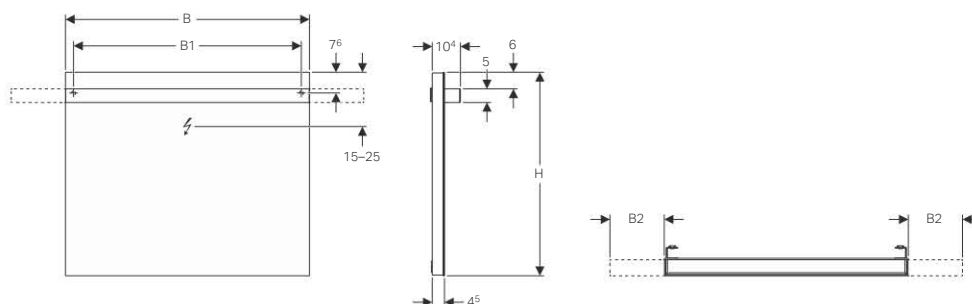

Mirrors

Geberit iCon illuminated mirror

Characteristics

- LED lighting
- Mechanical switch
- Adjustable lamp

Technical data

Protection class	II
Protection degree	IP44
Nominal voltage	230 V AC
Mains frequency	50 Hz
Operating voltage	12 V DC
Material	Glass
Energy efficiency class	A+
Light colour	4000 K

Art. no.	B [cm]	B1 [cm]	B2 [cm]	H [cm]	T [cm]	Power	
						consumption [W]	Luminous flux [lm]
500.448.00.1	37	31	–	110	10.4	12	234
500.449.00.1	120	114	10/15/20/25	75	10.4	40	368
500.468.00.1	90	84	10/15/20	75	10.4	30	768
500.469.00.1	60	54	10	75	10.4	19	568