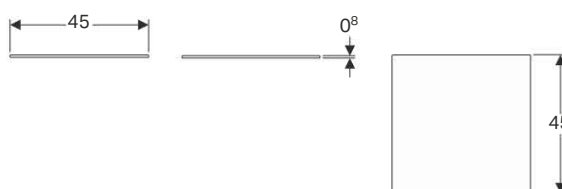

Geberit Xeno² glass shelf

Application purposes

- For Geberit Xeno² side cabinets with two drawers

Technical data

Material	Glass

Art. no.	B [cm]	H [cm]	T [cm]
500.523.00.1	45	0.8	45