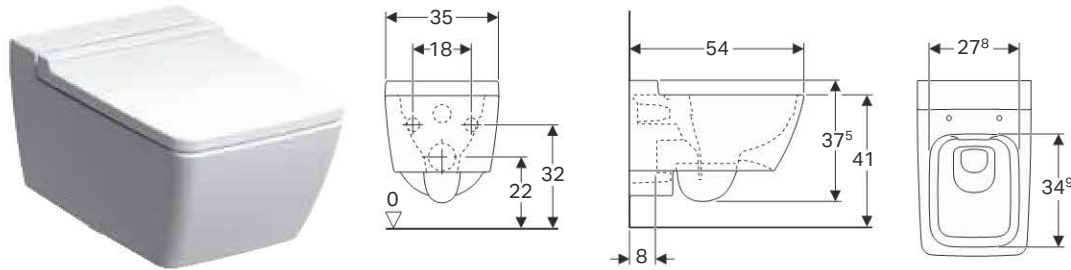

WCs

Wall-hung WCs

Geberit Xeno² wall-hung WC, washdown, Rimfree

Application purposes

- For concealed cisterns
- For pressure flushing valves

Characteristics

- Wall-hung
- Washdown WC
- Rimfree

- Class 1, full flush volume 6 or 4.5 l, in accordance with EN 997
- Hidden fastening

Technical data

Material	Vitreous china

Scope of delivery

- Fastening material

Art. no.	Surface / colour	B [cm]	H [cm]	T [cm]
500.500.01.1	KeraTect / white	35	37.5	54

To order additionally

- WC seat

Can be combined with

- Xeno² WC seat

Accessories

- Fastening set for Geberit wall-hung WCs and wall-hung bidets → p. 22
- Geberit connection set for wall-hung WC, length 30 cm → p. 22

- May require: Geberit connection set for wall-hung WC, length 30 cm