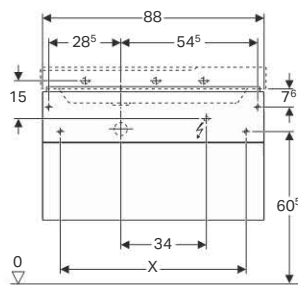

Geberit Xeno² cabinet for washbasin with shelf surface, with two drawers

Characteristics

- Wall-hung
- With two drawers
- Opened using push-to-open mechanism
- Drawer with antislip mat
- Drawer with LED lighting
- Moisture-resistant
- Delivered pre-assembled

Technical data

Protection class	II
Protection degree	IP21
Nominal voltage	220–240 V AC
Mains frequency	50–60 Hz
Operating voltage	12 V DC
Power consumption	3.75 W
Material	Chipboard
Energy efficiency class	A++
Light colour	3000 K

Scope of delivery

- Fastening material