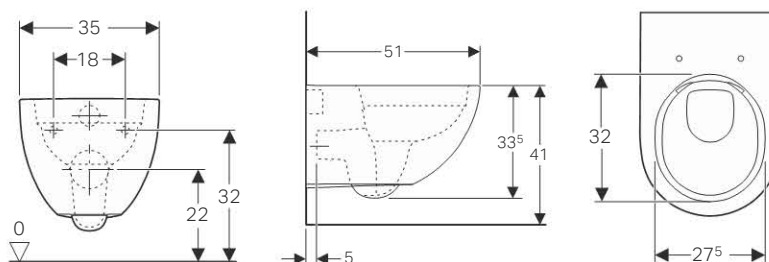

WCs

Wall-hung WCs

New

Geberit Acanto wall-hung WC, washdown, Rimfree

Application purposes

- For concealed cisterns
- For concealed flushing valves

Characteristics

- Wall-hung
- Washdown WC

- Rimfree
- Hidden fastening

Technical data

Material	Vitreous china

Scope of delivery

- Fastening material

Art. no.	Surface / colour	B [cm]	H [cm]	T [cm]
500.600.01.1	white	35	33.5	51

To order additionally

- WC seat

Can be combined with

- Geberit Acanto WC seat → p. 72

Accessories

- Fastening set for Geberit wall-hung WCs and wall-hung bidets → p. 22