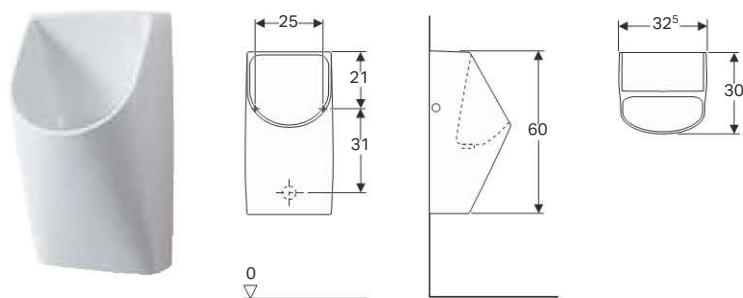

Waterless

Geberit Smyle urinal, waterless, outlet to the rear

Characteristics

- Wall-hung
- Hidden drain
- Hidden fastening
- Easy to fasten thanks to Geberit fastening set Kerafix, for urinal

Technical data

Material	Vitreous china

Scope of delivery

- Fastening material

Art. no.	Surface / colour	B [cm]	H [cm]	T [cm]	Outlet
500.255.01.1	white	32.5	60	30	to the rear

Accessories

- Geberit Abalona urinal division → p. 182