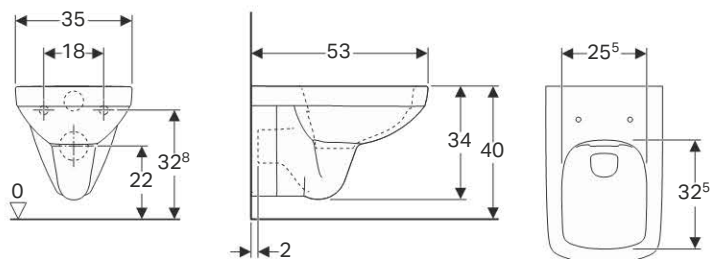

WCs

Wall-hung WCs

Geberit Abalona Square wall-hung WC, washdown, Rimfree

Application purposes

- For concealed cisterns
- For pressure flushing valves

Characteristics

- Wall-hung
- Washdown WC

- Rimfree
- Class 1, full flush volume 6 or 4.5 l, in accordance with EN 997

Technical data

Material	Vitreous china

Art. no.	Surface / colour	B [cm]	H [cm]	T [cm]
500.275.01.1	white	35	34	53

To order additionally

- WC seat

Can be combined with

- Geberit Abalona Square WC seat → p. 175
- Geberit Abalona Square WC seat, quick-release hinges → p. 173

Accessories

- Fastening set for Geberit wall-hung WCs and wall-hung bidets → p. 22