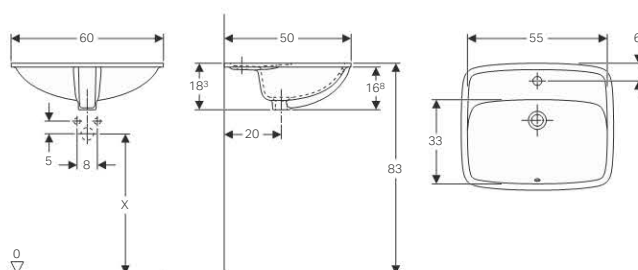

Under-countertop washbasins

Geberit Abalona Square under-countertop washbasin

Technical data

Material	Vitreous china

Scope of delivery

- Fastening material

Art. no.	Surface / colour	B [cm]	H [cm]	T [cm]	Tap hole	Overflow
500.308.01.1	white	60	18.3	50	centred	visible

Accessories

- Geberit waste outlet with external push-button waste plug → p. 11
- Geberit waste outlet with internal push-button waste plug → p. 24
- Geberit bottle trap with dip tube, for washbasin, horizontal outlet → p. 12