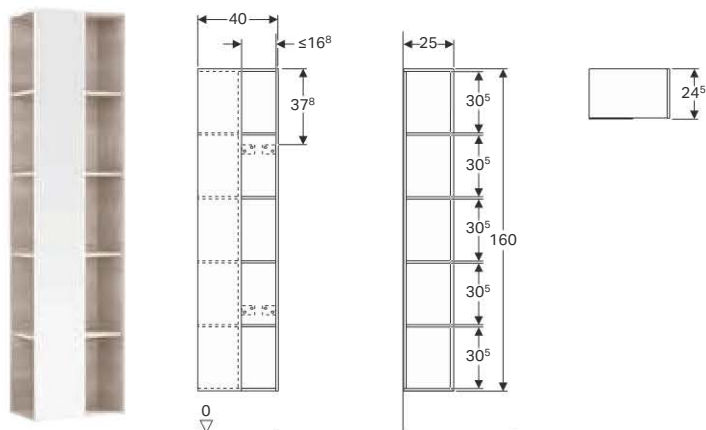

Geberit Citterio shelf unit with mirror

Characteristics

- Front with mirror
- Delivered pre-assembled

Technical data

Material	Chipboard

Scope of delivery

- Fastening material

Art. no.	Surface / colour	B [cm]	H [cm]	T [cm]
500.569.JI.1	wood-textured melamine / oak beige	40	160	25
500.569.JJ.1	wood-textured melamine / oak grey-brown	40	160	25

Accessories

- Accessory overview: Bathroom furniture