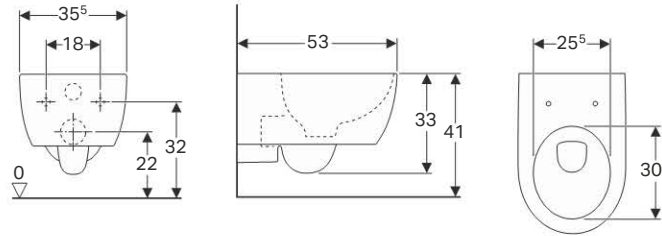

Geberit iCon wall-hung WC, washdown

Application purposes

- For concealed cisterns
- For pressure flushing valves

Characteristics

- Wall-hung
- Washdown WC
- With flush rim

Art. no. Surface / colour

500.400.01.1 white

- Class 1, full flush volume 6 or 4.5 l, in accordance with EN 997
- Hidden fastening

Technical data

Material	Vitreous china

Scope of delivery

- Fastening material

	B	H	T
	[cm]	[cm]	[cm]
500.400.01.1	35.5	33	53

To order additionally

- WC seat

Can be combined with

- Geberit iCon WC seat → p. 101
- Geberit iCon WC seat, slim design → p. 102

Accessories

- Fastening set for Geberit wall-hung WCs and wall-hung bidets → p. 22
- Geberit connection set for wall-hung WC, length 30 cm → p. 22

- May require: Geberit connection set for wall-hung WC, length 30 cm