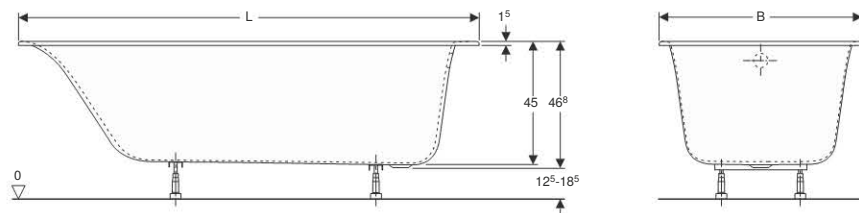

Geberit Acanto rectangular bathtub with set of feet

Application purposes

- For private bathrooms and hotels
- For installation with bathtub feet or supports

Characteristics

- Built-in bathtub
- Rectangular
- Slim rim
- Outlet at the feet end

Technical data

Material	Acrylic

Scope of delivery

- Set of feet
- Mounting material