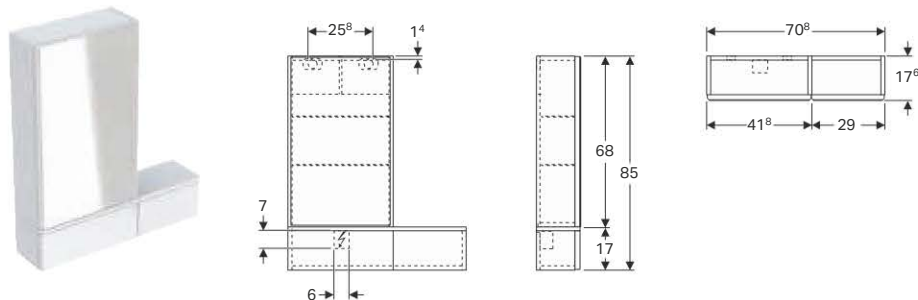

Accessories

- Geberit Abalona towel hook → p. 160
- Geberit Abalona wall panel → p. 188

New

Geberit Abalona mirror cabinet, one door and two pull-down doors

Characteristics

- Wall-hung
- With one door and two pull-down doors
- Door with soft closing
- Pull-down door with push-to-open
- With two movable shelves
- Left or right hinge side
- Delivered pre-assembled

Technical data

Material	Chipboard

Scope of delivery

- Fastening material
- 2 movable shelves

Art. no.	Surface / colour	B [cm]	B1 [cm]	H [cm]	T [cm]
500.185.01.1	white	70.8	25.8	85	17.6
500.186.01.1	white	70.8	25.8	85	17.6

Available as of April 2018

Accessories

- Geberit Abalona towel hook → p. 160
- Geberit Abalona wall panel → p. 188

New

Geberit Abalona washplace set

Scope of delivery

- Geberit Abalona mirror cabinet, one door and one pull-down door (500.157.01.1)
- Geberit Abalona cabinet for washbasin, with one door (500.179.01.1)
- Geberit Abalona wall panel (500.192.01.1)

Art. no.	Surface / colour
500.190.01.1	white

Available as of April 2018

Accessories

- Geberit Abalona set of feet → p. 160
- Geberit Abalona towel hook → p. 160