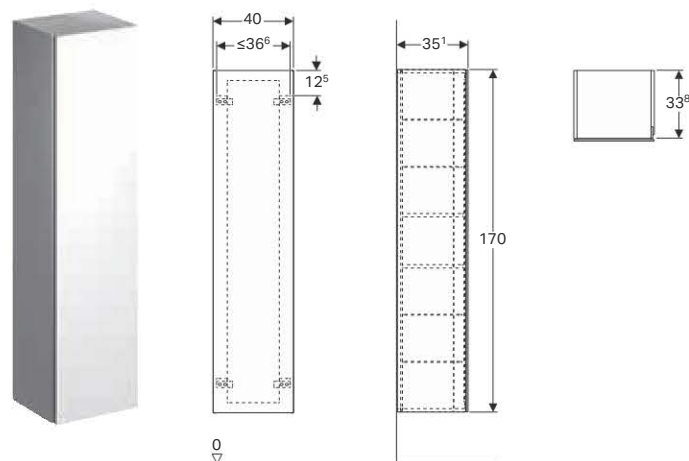

### Characteristics

- Wall-hung
- With one door
- Door with soft closing
- With two fixed shelves
- With four movable shelves
- Moisture-resistant
- Mirror on inside of door
- Delivered pre-assembled