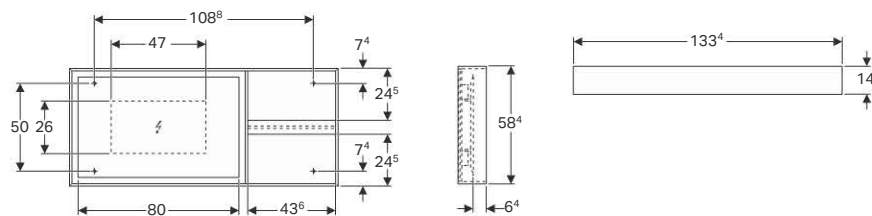

Geberit Citterio illuminated mirror, lateral storage shelf

Characteristics

- With right or left storage shelf
- Light operated by wall switch
- Mirror surface with LED light strip integrated in frame
- Frame made of wood

Technical data

Protection class	II
Protection degree	IP44
Nominal voltage	230 V AC
Mains frequency	50 Hz
Operating voltage	12 V DC
Power consumption	29.5 W
Material	Glass
Energy efficiency class	A+

Art. no.	Surface / colour	B [cm]	H [cm]	T [cm]	Luminous flux [lm]
500.571.JI.1	oak beige	133.4	58.4	14	2816
500.571.JJ.1	oak grey-brown	133.4	58.4	14	2816