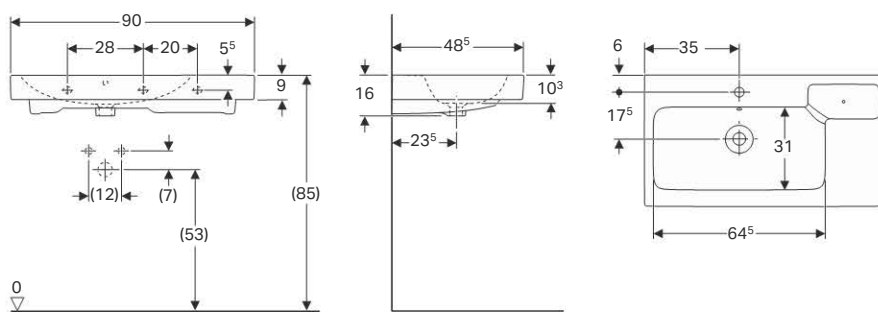

Can be combined with

- Geberit iCon cabinet for washbasin with width from 120 cm, with four drawers → p. 89
- Geberit iCon cabinet for washbasin, with one drawer → p. 85
- Geberit iCon cabinet for washbasin, with two drawers → p. 86
- Geberit iCon cabinet for washbasin with width from 120 cm, with two drawers → p. 89

Accessories

- Geberit bottle trap with dip tube, for washbasin, horizontal outlet → p. 12
- Geberit waste outlet with external push-button waste plug → p. 11
- Geberit bottle trap with dip tube for washbasin, space-saving model, horizontal outlet → p. 12
- Fastening set for Geberit washbasins → p. 12

- Washbasins 60 and 75 cm are fastened with 2 hanger bolts
- Washbasins 90 and 120 cm are fastened with 4 hanger bolts

Geberit iCon washbasin with shelf surface and decorative dish

Characteristics

- Can be installed with a washbasin cabinet
- Asymmetrical
- Decorative dish inserted

Technical data

Material	Fine fireclay

Scope of delivery

- Decorative dish

Art. no.	Surface / colour	Cabinet		H [cm]	T [cm]	Tap hole	Overflow	Shelf space	Decorative dish
		B [cm]	width [cm]						
500.466.01.1	white	90	89	16	48.5	left	visible	right	right
500.467.01.1	white	90	89	16	48.5	right	visible	left	left

Can be combined with

- Geberit iCon cabinet for washbasin, with one drawer → p. 85
- Geberit iCon cabinet for washbasin, with two drawers → p. 86

Accessories

- Geberit bottle trap with dip tube, for washbasin, horizontal outlet → p. 12
- Geberit waste outlet with external push-button waste plug → p. 11
- Geberit bottle trap with dip tube for washbasin, space-saving model, horizontal outlet → p. 12
- Fastening set for Geberit washbasins → p. 12