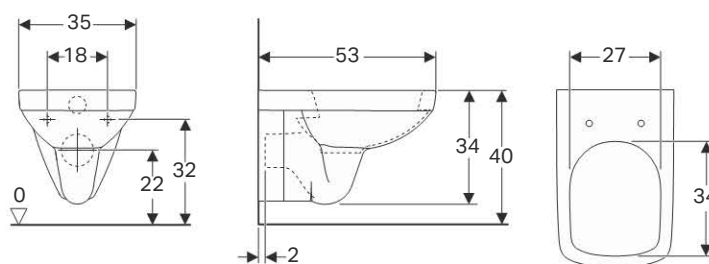

Art. no.	Surface / colour	B [cm]	H [cm]	T [cm]
500.261.01.1	white	35.5	34	70

To order additionally

- WC seat

Can be combined with

- Geberit Abalona WC seat ring → p. 176

Accessories

- Geberit connection set for wall-hung WC, length 30 cm → p. 22
- Fastening set for Geberit wall-hung WCs and wall-hung bidets → p. 22

- May require: Geberit connection set for wall-hung WC, length 30 cm

Geberit Abalona Square wall-hung WC, washdown

Application purposes

- For concealed cisterns
- For pressure flushing valves

Characteristics

- Wall-hung
- Washdown WC

- With flush rim
- Class 1, full flush volume 6 or 4.5 l, in accordance with EN 997

Technical data

Material	Vitreous china

Art. no.	Surface / colour	B [cm]	H [cm]	T [cm]
500.270.01.1	white	35	34	53

To order additionally

- WC seat

Can be combined with

- Geberit Abalona Square WC seat → p. 175
- Geberit Abalona Square WC seat, quick-release hinges → p. 173

Accessories

- Fastening set for Geberit wall-hung WCs and wall-hung bidets → p. 22