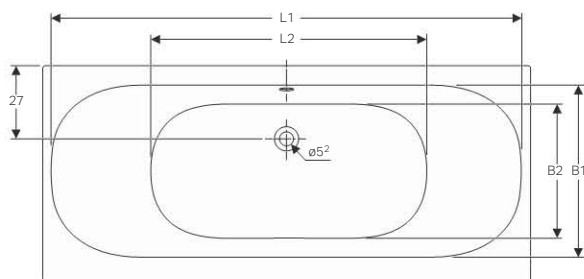

Art. no.	Surface / colour	B [cm]	B1 [cm]	B2 [cm]	b [cm]	H [cm]	L [cm]	L1 [cm]	L2 [cm]	Total water capacity [l]	Usable water capacity [l]
554.001.01.1	white	70	61	47.3	35	45	160	147.5	104.8	195	120
554.002.01.1	white	70	61	47.3	35	45	170	157.5	104.8	213	138
554.014.01.1	white	75	66	52.3	37.5	45	170	157.5	114.8	233	158
554.015.01.1	white	80	71.5	57.2	37.5	45	180	167.5	125	272	197

New

Geberit Acanto rectangular bathtub, duo, with feet

Application purposes

- For private bathrooms and hotels
- For installation with bathtub feet or supports

Characteristics

- Built-in bathtub
- Rectangular
- Suitable for two persons

- Slim rim
- Centred outlet

Technical data

Material	Acrylic

Scope of delivery

- Set of feet
- Mounting material

Art. no.	Surface / colour	B [cm]	B1 [cm]	B2 [cm]	H [cm]	L [cm]	L1 [cm]	L2 [cm]	Total water capacity [l]	Usable water capacity [l]
554.003.01.1	white	75	58.7	44.4	45	170	163	91.8	179	104
554.004.01.1	white	80	64	49.4	45	180	173	101.8	212	137
554.005.01.1	white	90	75	59.4	45	190	183	111.8	271	196