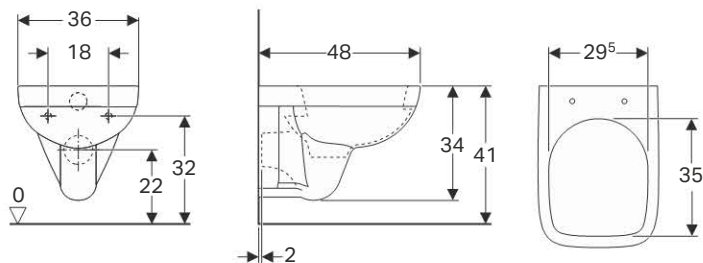

Geberit Abalona Square wall-hung WC, washdown, small projection

Application purposes

- For concealed cisterns
- For pressure flushing valves
- Suitable for installation in small bathrooms and guest WCs

- With flush rim
- Class 1, full flush volume 6 or 4.5 l, in accordance with EN 997
- Small projection

Characteristics

- Wall-hung
- Washdown WC

Technical data

Material	Vitreous china

Art. no.	Surface / colour	B [cm]	H [cm]	T [cm]
500.263.01.1	white	36	34	48

To order additionally

- WC seat

Can be combined with

- Geberit Abalona Square WC seat → p. 175
- Geberit Abalona Square WC seat, quick-release hinges → p. 173

Accessories

- Fastening set for Geberit wall-hung WCs and wall-hung bidets → p. 22