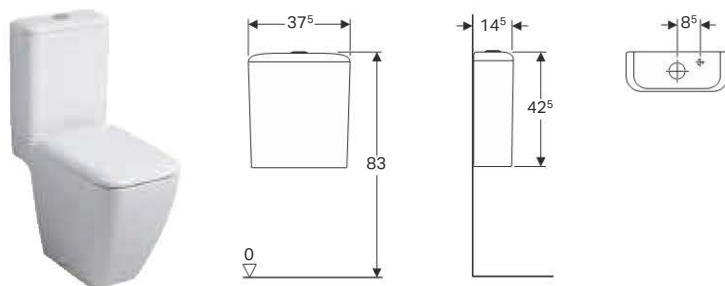

Geberit iCon Square exposed cistern, close-coupled, dual flush, bottom water supply connection

Characteristics

- Close-coupled
- Dual flush
- Water supply connection on the bottom

Technical data

Flush volume, factory setting	6 and 4 l
Flush volume small, adjustment range	3 / 4 l
Material	Vitreous china

Art. no.	Surface / colour	B [cm]	H [cm]	T [cm]
500.411.01.1	white	37.5	42.5	14.5

Can be combined with

- Geberit iCon Square floor-standing WC, for close-coupled exposed cistern, washdown, back-to-wall → p. 100
- iCon Square floor-standing WC for close-coupled exposed cistern, washdown, Rimfree