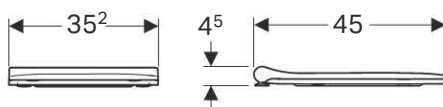

Geberit Smyle Square WC seat, slim design, sandwich shape

Characteristics

- Slim design
- Sandwich shape

Technical data

Material	Duroplast

Art. no.	Surface / colour	Soft-closing mechanism	Fastening	Hinge material
500.239.01.1	white	no	from above	Stainless steel
500.240.01.1	white	yes	from above	Brass chrome-plated

Can be combined with

- Geberit Smyle Square wall-hung WC, washdown, opening for wall mounting, Rimfree → p. 126