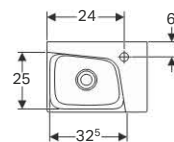

Washbasins

Handrinse basins

Geberit Xeno² handrinse basin

Characteristics

- Can be installed with a washbasin cabinet
- Asymmetrical

Technical data

Material	Fine fireclay

Art. no.	Surface / colour	B [cm]	H [cm]	T [cm]	Tap hole	Overflow
500.528.01.1	KeraTect / white	40	12.5	28	left	without
500.529.01.1	KeraTect / white	40	12.5	28	right	without

Can be combined with

- Geberit Xeno² cabinet for handrinse basin, with one door → p. 34

Accessories

- Geberit bottle trap with dip tube, for washbasin, horizontal outlet → p. 12
- Geberit waste outlet with free outlet → p. 11
- Geberit bottle trap with dip tube for washbasin, space-saving model, horizontal outlet → p. 12
- Fastening set for Geberit handrinse basins → p. 13