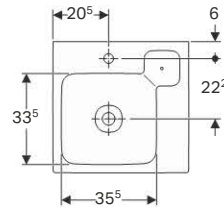

Geberit iCon washbasin with decorative dish

Characteristics

- Can be installed with a washbasin cabinet
- Asymmetrical
- Decorative dish inserted

Technical data

Material	Fine fireclay

Scope of delivery

- Decorative dish

Art. no.	Surface / colour	B [cm]	H [cm]	T [cm]	Tap hole	Overflow	Shelf space	Decorative dish
500.456.01.1	white	50	15	48.5	left	visible	right	right
500.458.01.1	white	50	15	48.5	right	visible	left	left

Can be combined with

- Geberit iCon cabinet for two washbasins, with two drawers and shelf surface → p. 88
- Geberit iCon cabinet for washbasin, with one drawer and shelf surface → p. 86

Accessories

- Geberit bottle trap with dip tube, for washbasin, horizontal outlet → p. 12
- Geberit waste outlet with external push-button waste plug → p. 11
- Geberit bottle trap with dip tube for washbasin, space-saving model, horizontal outlet → p. 12
- Fastening set for Geberit handrinse basins → p. 13