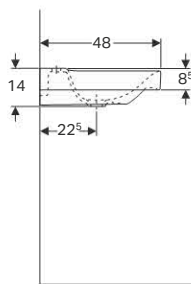

Geberit Xeno² washbasin with shelf surface

Characteristics

- Can be installed with a washbasin cabinet
- Asymmetrical

Technical data

Material	Fine fireclay

Art. no.	Surface / colour	B [cm]	H [cm]	T [cm]	Tap hole	Overflow	Shelf space
500.533.01.1	KeraTect / white	90	14	48	left	without	right
500.534.01.1	KeraTect / white	90	14	48	without	without	right
500.535.01.1	KeraTect / white	90	14	48	right	without	left
500.536.01.1	KeraTect / white	90	14	48	without	without	left

Can be combined with

- Geberit Xeno² cabinet for washbasin with shelf surface, with one drawer → p. 36
- Geberit Xeno² cabinet for washbasin with shelf surface, with two drawers → p. 36

Accessories

- Geberit bottle trap with dip tube, for washbasin, horizontal outlet → p. 12
- Geberit waste outlet with free outlet → p. 11
- Geberit washbasin connector Clou with lever actuation → p. 11
- Geberit bottle trap with dip tube for washbasin, space-saving model, horizontal outlet → p. 12
- Fastening set for Geberit washbasins → p. 12

- Geberit drain valve with free outlet only for washbasins without tap hole
- Geberit washbasin connector Clou with lever actuation only for washbasins with one tap hole. Compatible with washbasins with one tap hole only when installed without cabinet