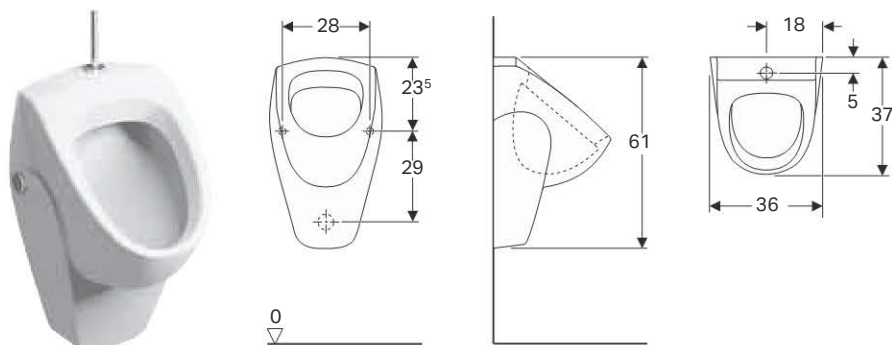

Art. no.	Surface / colour	B [cm]	H [cm]	T [cm]	Inlet	Outlet
500.344.01.1	white	36	61	37	rear	to the rear

To order additionally

- Geberit fastening set for urinal, Kerafix → p. 108

Accessories

- Geberit urinal trap d40, horizontal outlet → p. 108
- Geberit urinal flush control with electronic flush actuation → p. 136
- Geberit Abalona urinal division → p. 182
- Geberit flush bend extension with sleeve → p. 107
- Geberit urinal trap, horizontal outlet → p. 108
- Geberit concealed cistern for urinal → p. 108
- Geberit flush pipe for urinals, with concealed urinal flush control → p. 107

Geberit Abalona urinal, inlet from the top, outlet to the rear or downwards

Application purposes

- For operating with automatic, water-saving flush
- For exposed urinal flush controls

Characteristics

- Wall-hung
- With flush rim

- Hidden trap
- Hidden fastening
- Easy to fasten thanks to Geberit fastening set Kerafix, for urinal

Technical data

Material	Vitreous china

Art. no.	Surface / colour	B [cm]	H [cm]	T [cm]	Inlet	Outlet
500.343.01.1	white	36	61	37	above	to the rear and downwards

To order additionally

- Geberit fastening set for urinal, Kerafix → p. 108

Accessories

- Geberit urinal trap d40, horizontal outlet → p. 108
- Geberit Abalona urinal division → p. 182
- Geberit urinal trap, horizontal outlet → p. 108
- Geberit urinal trap, vertical outlet → p. 183
- Geberit Abalona drain strainer for urinals → p. 184