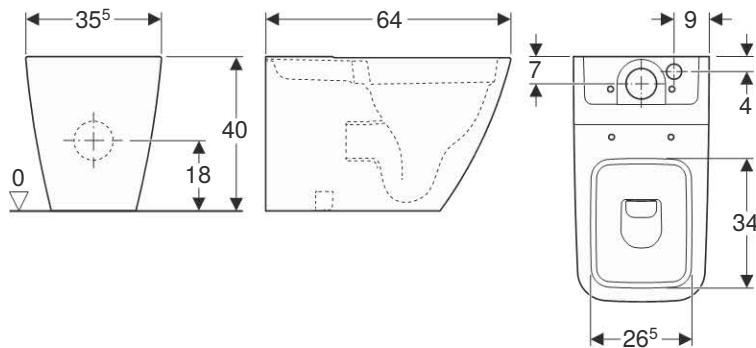

New

Geberit iCon Square floor-standing WC, for close-coupled exposed cistern, washdown, back-to-wall

Application purposes

- For close-coupled exposed cistern

Characteristics

- Floor-standing
- Washdown WC
- With flush rim
- Horizontal or vertical outlet

Art. no. Surface / colour

500.195.01.1 white

Available as of April 2018

To order additionally

- Cistern
- WC seat

Can be combined with

- Geberit iCon Square exposed cistern, close-coupled, dual flush, bottom water supply connection → p. 110
- Geberit iCon Square exposed cistern, close-coupled, dual flush, lateral water supply connection → p. 110
- Geberit iCon Square WC seat → p. 102

Technical data

Material	Vitreous china

Scope of delivery

- Fastening material

B [cm]	H [cm]
37.5	83