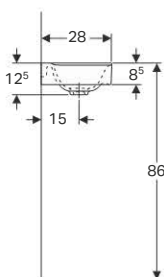

Washbasins

Handrinse basins

Geberit Xeno² handrinse basin

Characteristics

- Can be installed with a washbasin cabinet
- Asymmetrical

Technical data

Material	Fine fireclay

Art. no.	Surface / colour	B [cm]	H [cm]	T [cm]	Tap hole	Overflow
500.528.01.1	KeraTect / white	40	12.5	28	left	without
500.529.01.1	KeraTect / white	40	12.5	28	right	without

Can be combined with

- Geberit Xeno² cabinet for handrinse basin, with one door → p. 34

Accessories

- Geberit bottle trap with dip tube, for washbasin, horizontal outlet → p. 12
- Geberit waste outlet with free outlet → p. 11
- Geberit bottle trap with dip tube for washbasin, space-saving model, horizontal outlet → p. 12
- Fastening set for Geberit handrinse basins → p. 13