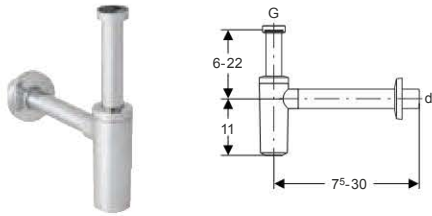

Geberit bottle trap with dip tube, for washbasin, horizontal outlet

Application purposes

- For washbasins

Characteristics

- Quality-monitored in accordance with EN 274-3
- Corrosion-resistant

Art. no.	Surface / colour	d, Ø [mm]	G ["]
151.034.21.1	bright chrome-plated	32	1 1/4
151.035.21.1	bright chrome-plated	40	1 1/4

Technical data

Material	Plastic

Scope of delivery

- Wall collar