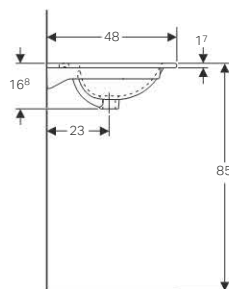

Can be combined with

- Geberit Acanto cabinet for double washbasin, with two drawers → p. 61

Accessories

- Geberit bottle trap with dip tube, for washbasin, horizontal outlet → p. 12
- Geberit waste outlet with external push-button waste plug → p. 11
- Geberit bottle trap with dip tube for washbasin, space-saving model, horizontal outlet → p. 12
- Fastening set for Geberit washbasins → p. 12

Lay-on washbasins

New

Geberit Acanto vanity basin

Application purposes

- For mounting on washbasin cabinets

Characteristics

- Slim rim

Technical data

Material	Fine fireclay

Art. no.	Surface / colour	B [cm]	B1 [cm]	Cabinet width [cm]	H [cm]	T [cm]	Tap hole	Overflow
500.640.01.1	white	60	48.8	59	16.8	48	centred	visible
500.641.01.1	white	75	63.3	74	16.8	48	centred	visible
500.642.01.1	white	90	78.3	89	16.8	48	centred	visible
500.643.01.1	white	90	78.3	89	16.8	48	without	visible

Can be combined with

- Geberit Acanto cabinet for washbasin, with one drawer and one internal drawer → p. 59