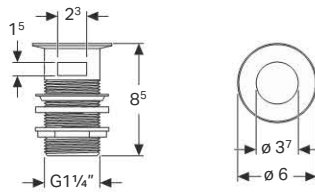

Accessories

Geberit waste outlet with external push-button waste plug

Application purposes

- For washbasins with overflow

Characteristics

- Push button waste plug, $\varnothing$ 1 1/4"

Art. no.	d, $\varnothing$ [mm]
500.055.00.1	60

Technical data

Material	Brass chrome-plated

Geberit waste outlet with internal push-button waste plug

Application purposes

- For washbasins with overflow

Characteristics

- Push button waste plug, $\varnothing$ 1 1/4"

Art. no.	d, $\varnothing$ [mm]
500.087.00.1	60

Technical data

Material	Brass chrome-plated

Geberit waste outlet with free outlet

Application purposes

- For washbasins without overflow

Characteristics

- Valve cover made of plastic, chrome-plated
- With built-in screen

Art. no.	Surface / colour	L [cm]
152.050.21.1	bright chrome-plated	5
152.080.21.1	bright chrome-plated	8

Technical data

Material	Brass chrome-plated

Scope of delivery

- Screen
- Seals