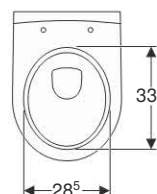

To order additionally

- WC seat

Can be combined with

- Geberit iCon Square WC seat → p. 102

Accessories

- Fastening set for Geberit wall-hung WCs and wall-hung bidets → p. 22
- Geberit connection set for wall-hung WC, length 30 cm → p. 22

- May require: Geberit connection set for wall-hung WC, length 30 cm

Geberit iCon wall-hung WC, washdown, small projection, Rimfree

Application purposes

- For concealed cisterns
- For pressure flushing valves
- Suitable for installation in small bathrooms and guest WCs

- Class 1, full flush volume 6 or 4.5 l, in accordance with EN 997
- Hidden fastening
- Small projection

Characteristics

- Wall-hung
- Washdown WC
- Rimfree

Technical data

Material	Vitreous china

Scope of delivery

- Fastening material

Art. no.	Surface / colour	B [cm]	H [cm]	T [cm]
500.415.01.1	white	35	33	49

To order additionally

- WC seat

Can be combined with

- Geberit iCon WC seat → p. 101
- Geberit iCon WC seat, slim design → p. 102

Accessories

- Fastening set for Geberit wall-hung WCs and wall-hung bidets → p. 22