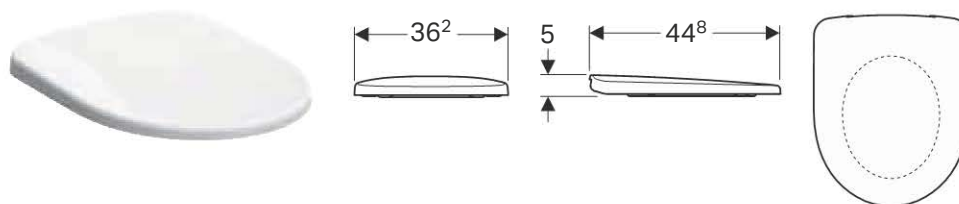

Geberit Abalona WC seat

Technical data

Material	Duroplast

Art. no.	Surface / colour	Soft-closing mechanism	Fastening
500.331.01.1	white	no	from below
500.333.01.1	white	yes	from above
500.337.01.1	white	no	from above

Can be combined with

- Geberit Abalona floor-standing WC for close-coupled exposed cistern, washdown, Rimfree → p. 166
- Geberit Abalona wall-hung WC, washdown → p. 163
- Geberit Abalona floor-standing WC, washdown, raised, for close-coupled exposed cistern → p. 172
- Geberit Abalona floor-standing WC, washdown, back-to-wall → p. 171
- Geberit Abalona floor-standing WC for close-coupled exposed cistern, washdown, hidden fastening, Rimfree → p. 170
- Geberit Abalona wall-hung WC, washdown, Rimfree → p. 162
- Geberit Abalona floor-standing WC for close-coupled exposed cistern, washdown, horizontal outlet → p. 167
- Geberit Abalona floor-standing WC for close-coupled exposed cistern, washdown, vertical outlet, hidden fastening → p. 168
- Geberit Abalona floor-standing WC for close-coupled exposed cistern, washdown, vertical outlet → p. 166
- Geberit Abalona floor-standing WC for close-coupled exposed cistern, washdown, horizontal outlet, hidden fastening → p. 170