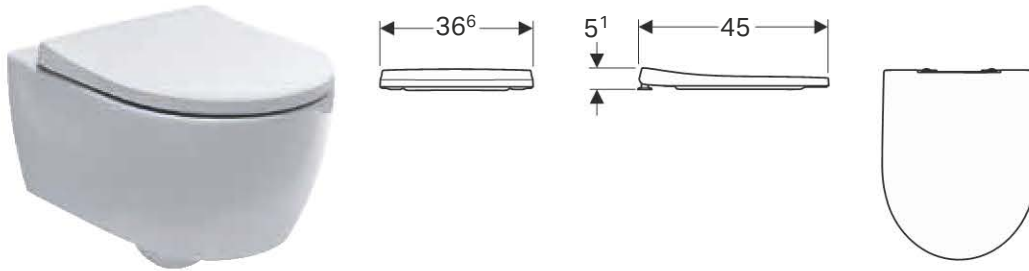

Geberit iCon WC seat, slim design

Characteristics

- Slim design
- Overlapping WC lid
- Antibacterial

Technical data

Material	Duroplast

Art. no.	Surface / colour	Soft-closing mechanism	Fastening	Hinge material
500.432.01.1	white	yes	from above	Brass chrome-plated

Can be combined with

- Geberit Smyle wall-hung WC, washdown, opening for wall mounting, Rimfree → p. 127
- Geberit iCon wall-hung WC, washdown → p. 96
- Geberit iCon floor-standing WC, washdown, back-to-wall, Rimfree → p. 98
- Geberit iCon wall-hung WC, washdown, Rimfree → p. 95
- Geberit iCon floor-standing WC for close-coupled exposed cistern, washdown, Rimfree → p. 98