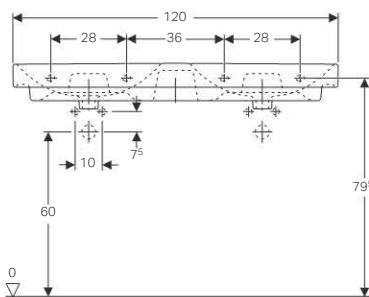

Double washbasins

Geberit Smyle Square double washbasin

Characteristics

- Can be installed with a washbasin cabinet

Technical data

Material	Vitreous china

Art. no.	Surface / colour	B [cm]	H [cm]	T [cm]	Tap hole	Overflow
500.223.01.1	white	120	16.5	48	left and right	visible
500.224.01.1	white	120	16.5	48	without	visible