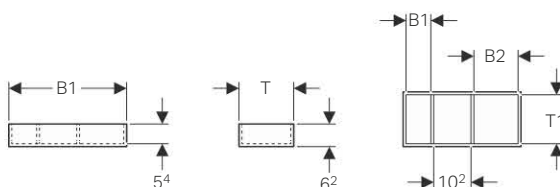

Accessories

Geberit Xeno² drawer insert, H-partition

Characteristics

- H-partition

Technical data

Material	Chipboard

Art. no.	Surface / colour	B [cm]	H [cm]	T [cm]
500.526.00.1	wood-textured melamine / scultura grey	32.3	6.2	15
500.527.00.1	wood-textured melamine / scultura grey	37.3	6.2	20.8