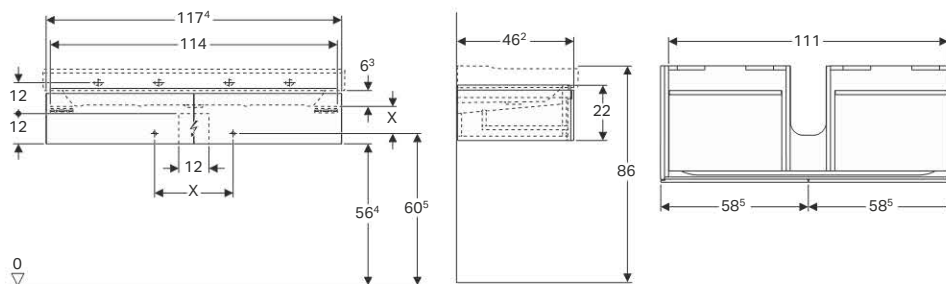

Art. no.	Surface / colour	B [cm]	H [cm]	T [cm]	Siphon cutout
500.515.01.1	high-gloss coated / white	88	53	46.2	left
500.515.43.1	structured coated / scultura grey	88	53	46.2	left
500.516.01.1	high-gloss coated / white	88	53	46.2	right
500.516.43.1	structured coated / scultura grey	88	53	46.2	right

Can be combined with

- Geberit Xeno² washbasin with shelf surface → p. 31

Accessories

- Accessory overview: Bathroom furniture

Geberit Xeno² cabinet for washbasin with width from 120 cm, with two drawers

Characteristics

- Wall-hung
- With two drawers
- Opened using push-to-open mechanism
- Drawer with antislip mat
- Drawer with LED lighting
- Moisture-resistant
- Delivered pre-assembled

Technical data

Protection class	II
Protection degree	IP21
Nominal voltage	220–240 V AC
Mains frequency	50–60 Hz
Operating voltage	12 V DC
Power consumption	4 W
Material	Chipboard
Energy efficiency class	A++
Light colour	3000 K

Scope of delivery

- Fastening material

Art. no.	Surface / colour	B [cm]	Washbasin width [cm]	H [cm]	T [cm]
500.517.01.1	high-gloss coated / white	117.4	120	22	46.2
500.517.43.1	structured coated / scultura grey	117.4	120	22	46.2

Can be combined with

- Geberit Xeno² washbasin → p. 30

Accessories

- Accessory overview: Bathroom furniture