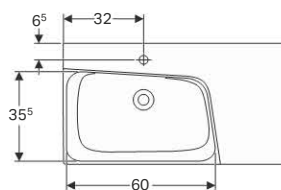

Geberit Xeno² washbasin with shelf surface

Characteristics

- Can be installed with a washbasin cabinet
- Asymmetrical

Technical data

Material	Fine fireclay

Art. no.	Surface / colour	B [cm]	H [cm]	T [cm]	Tap hole	Overflow	Shelf space
500.533.01.1	KeraTect / white	90	14	48	left	without	right
500.534.01.1	KeraTect / white	90	14	48	without	without	right
500.535.01.1	KeraTect / white	90	14	48	right	without	left
500.536.01.1	KeraTect / white	90	14	48	without	without	left

Can be combined with

- Geberit Xeno² cabinet for washbasin with shelf surface, with one drawer → p. 36
- Geberit Xeno² cabinet for washbasin with shelf surface, with two drawers → p. 36

Accessories

- Geberit bottle trap with dip tube, for washbasin, horizontal outlet → p. 12
- Geberit waste outlet with free outlet → p. 11
- Geberit washbasin connector Clou with lever actuation → p. 11
- Geberit bottle trap with dip tube for washbasin, space-saving model, horizontal outlet → p. 12
- Fastening set for Geberit washbasins → p. 12

- Geberit drain valve with free outlet only for washbasins without tap hole
- Geberit washbasin connector Clou with lever actuation only for washbasins with one tap hole. Compatible with washbasins with one tap hole only when installed without cabinet