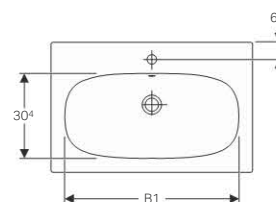

Can be combined with

- Geberit Acanto cabinet for double washbasin, with two drawers → p. 61

Accessories

- Geberit bottle trap with dip tube, for washbasin, horizontal outlet → p. 12
- Geberit waste outlet with external push-button waste plug → p. 11
- Geberit bottle trap with dip tube for washbasin, space-saving model, horizontal outlet → p. 12
- Fastening set for Geberit washbasins → p. 12

Lay-on washbasins

New

Geberit Acanto vanity basin

Application purposes

- For mounting on washbasin cabinets

Characteristics

- Slim rim

Technical data

Material	Fine fireclay

Art. no.	Surface / colour	B [cm]	B1 [cm]	Cabinet width [cm]	H [cm]	T [cm]	Tap hole	Overflow
500.640.01.1	white	60	48.8	59	16.8	48	centred	visible
500.641.01.1	white	75	63.3	74	16.8	48	centred	visible
500.642.01.1	white	90	78.3	89	16.8	48	centred	visible
500.643.01.1	white	90	78.3	89	16.8	48	without	visible

Can be combined with

- Geberit Acanto cabinet for washbasin, with one drawer and one internal drawer → p. 59