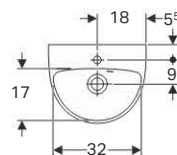

Can be combined with

- Geberit Abalona Square full pedestal → p. 119

Accessories

- Geberit waste outlet with external push-button waste plug → p. 11
- Geberit waste outlet with internal push-button waste plug → p. 24
- Geberit bottle trap with dip tube, for washbasin, horizontal outlet → p. 12
- Fastening set for Geberit handrinse basins → p. 13

Geberit Abalona handrinse basin, asymmetrical overflow

Characteristics

- Asymmetrical overflow

Technical data

Material	Vitreous china

Art. no.	Surface / colour	B [cm]	H [cm]	T [cm]	Tap hole	Overflow
500.320.01.1	white	36	15	29	centred	visible

Accessories

- Geberit waste outlet with external push-button waste plug → p. 11
- Geberit waste outlet with internal push-button waste plug → p. 24
- Geberit bottle trap with dip tube, for washbasin, horizontal outlet → p. 12
- Fastening set for Geberit handrinse basins → p. 13

- Geberit drain valve with waste plug and chain only for handrinse basins with two tap holes