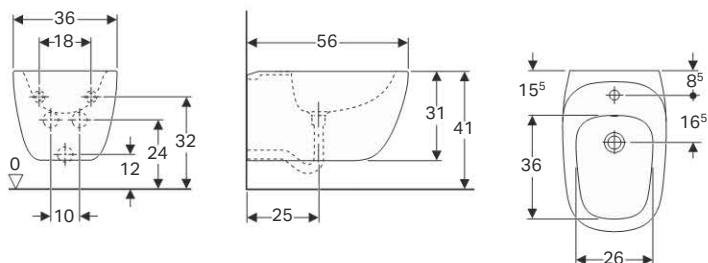

Bidets

Wall-hung bidets

Geberit Citterio wall-hung bidet

Application purposes

- For single-hole taps with flexible hoses

Characteristics

- Wall-hung
- Hidden water supply connection
- Hidden fastening

Technical data

Material	Vitreous china

Scope of delivery

- Fastening material

Art. no.	Surface / colour	B [cm]	H [cm]	T [cm]	Overflow
500.539.01.1	KeraTect / white	36	31	56	visible

Accessories

- Fastening set for Geberit wall-hung WCs and wall-hung bidets → p. 22