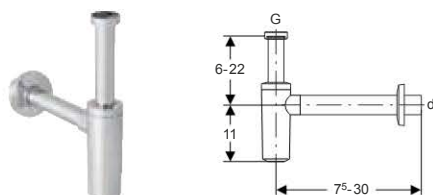

Geberit bottle trap with dip tube, for washbasin, horizontal outlet

Application purposes

- For washbasins

Characteristics

- Quality-monitored in accordance with EN 274-3
- Corrosion-resistant

Technical data

Material	Plastic

Scope of delivery

- Wall collar

Art. no.	Surface / colour	d, $\emptyset$ [mm]	G ["]
151.034.21.1	bright chrome-plated	32	1 1/4
151.035.21.1	bright chrome-plated	40	1 1/4