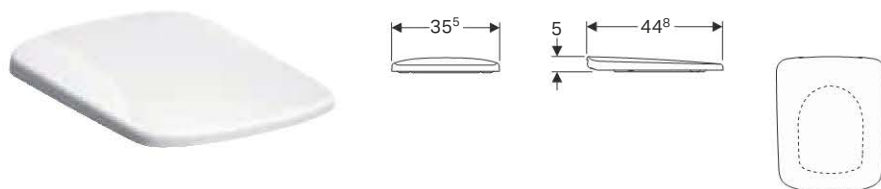

## Geberit Abalona Square WC seat, quick-release hinges