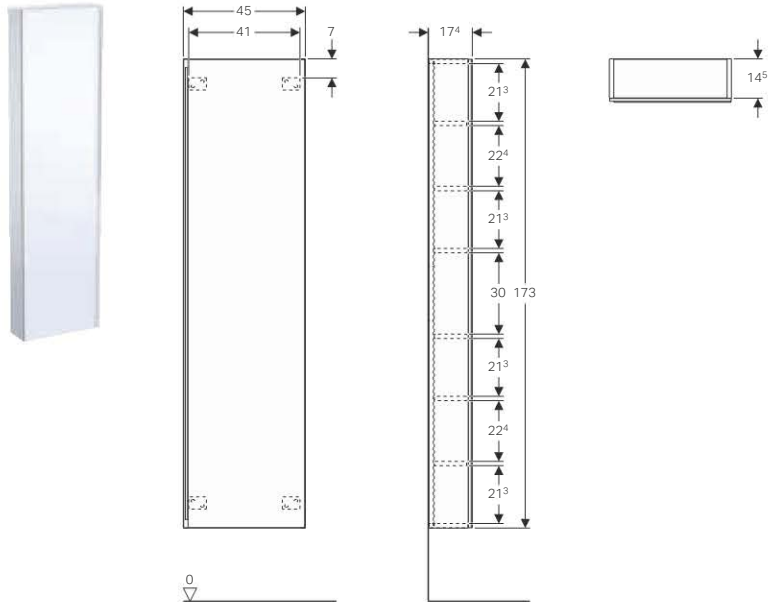

New

Geberit Acanto tall cabinet with one door

Characteristics

- Wall-hung
- With one door
- Opening via handle
- Door with soft closing
- With two fixed shelves
- With five movable shelves
- Front made of chipboard with glass cover
- Delivered pre-assembled

Technical data

Material	Chipboard

Scope of delivery

- Fastening material

Art. no.	Surface / colour	B [cm]	H [cm]	T [cm]
500.637.01.1	Body: high-gloss coated / white Doors: shiny glass / white	45	173	17.4
500.637.16.7	Body: matt coated / black Drawers: shiny glass / black	45	173	17.4
500.637.JK.1	Body: matt coated / lava Doors: shiny glass / lava	45	173	17.4
500.637.JL.1	Body: matt coated / sand grey Doors: shiny glass / sand grey	45	173	17.4