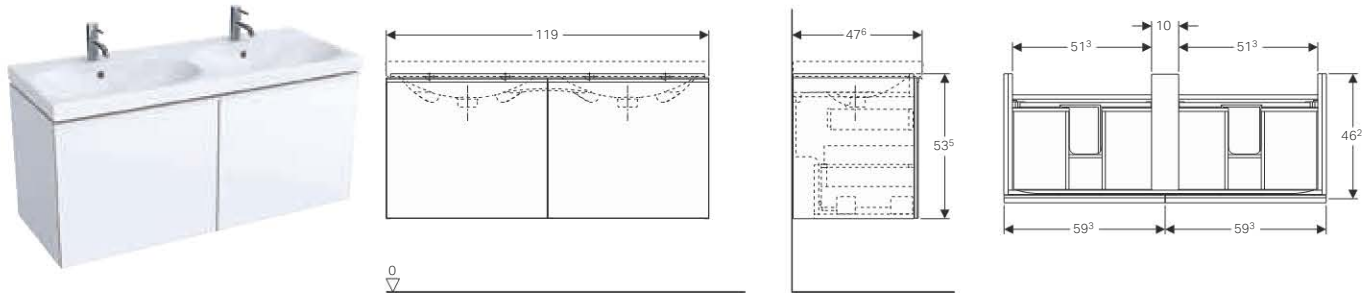

New

Geberit Acanto cabinet for double washbasin, with two drawers

Characteristics

- Wall-hung
- With two drawers
- Opening via handle
- Front made of chipboard with glass cover
- Delivered pre-assembled

Technical data

Material	Chipboard

Scope of delivery

- Fastening material

Art. no.	Surface / colour	B [cm]	H [cm]	T [cm]
500.613.01.1	Body: high-gloss coated / white Drawers: shiny glass / white	119	53.5	47.6
500.613.16.7	Body: matt coated / black Drawers: shiny glass / black	119	53.5	47.6
500.613.JK.1	Body: matt coated / lava Drawers: shiny glass / lava	119	53.5	47.6
500.613.JL.1	Body: matt coated / sand grey Drawers: shiny glass / sand grey	119	53.5	47.6

Can be combined with

- Geberit Acanto double washbasin for cabinet → p. 55