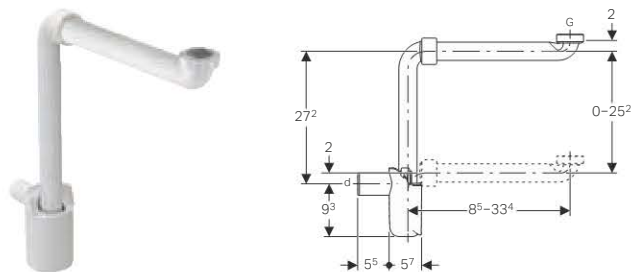

Geberit bottle trap with dip tube for washbasin, space-saving model, horizontal outlet

Application purposes

- For space-saving connection of washbasins in bathroom furniture

Characteristics

- Quality-monitored in accordance with EN 274-3
- Space-saving model
- For cleaning accessible

Technical data

Depth of water seal	50 mm
Material	Plastic

Scope of delivery

- Seals
- Connection bend with union nut

Art. no.	Surface / colour	d, Ø [mm]	G ["]
151.116.11.1	white alpine	32	1 1/4