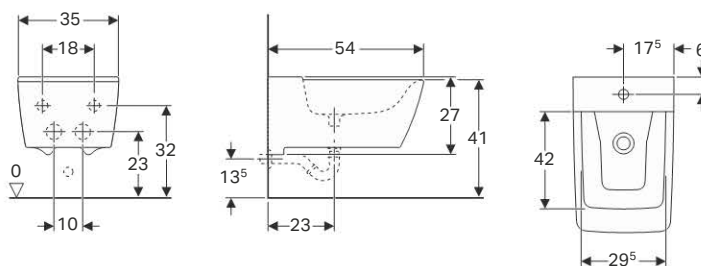

Geberit connection set for wall-hung WC, length 30 cm

Application purposes

- For wall-hung WCs

Characteristics

- Extended connection set

Technical data

Material	PE-HD

Scope of delivery

- Flush pipe with sleeve, made of PE-HD
- Straight connector with sleeve, made of PE-HD
- 2 cover caps
- Fastening material

Art. no.	Surface / colour	d, ø [mm]	d1, ø [mm]	L [cm]	l [cm]	l1 [cm]
152.441.46.1	matt chrome-plated	90	45	30	26.5	27.5

Bidets

Wall-hung bidets

Geberit Xeno² wall-hung bidet

Application purposes

- For single-hole taps with flexible hoses

Characteristics

- Wall-hung
- Hidden water supply connection
- Hidden fastening
- Suitable for Geberit washbasin connector Clou

Technical data

Material	Vitreous china

Scope of delivery

- Fastening material

Art. no.	Surface / colour	B [cm]	H [cm]	T [cm]	Overflow
500.501.01.1	KeraTect / white	35	23.5	54	without

Accessories

- Geberit washbasin connector Clou with lever actuation → p. 11
- Fastening set for Geberit wall-hung WCs and wall-hung bidets → p. 22