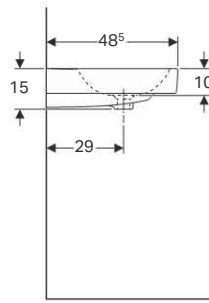

Geberit iCon washbasin with decorative dish

Characteristics

- Can be installed with a washbasin cabinet
- Asymmetrical
- Decorative dish inserted

Technical data

Material	Fine fireclay

Scope of delivery

- Decorative dish

Art. no.	Surface / colour	B [cm]	H [cm]	T [cm]	Tap hole	Overflow	Shelf space	Decorative dish
500.456.01.1	white	50	15	48.5	left	visible	right	right
500.458.01.1	white	50	15	48.5	right	visible	left	left

Can be combined with

- Geberit iCon cabinet for two washbasins, with two drawers and shelf surface → p. 88
- Geberit iCon cabinet for washbasin, with one drawer and shelf surface → p. 86

Accessories

- Geberit bottle trap with dip tube, for washbasin, horizontal outlet → p. 12
- Geberit waste outlet with external push-button waste plug → p. 11
- Geberit bottle trap with dip tube for washbasin, space-saving model, horizontal outlet → p. 12
- Fastening set for Geberit handrinse basins → p. 13