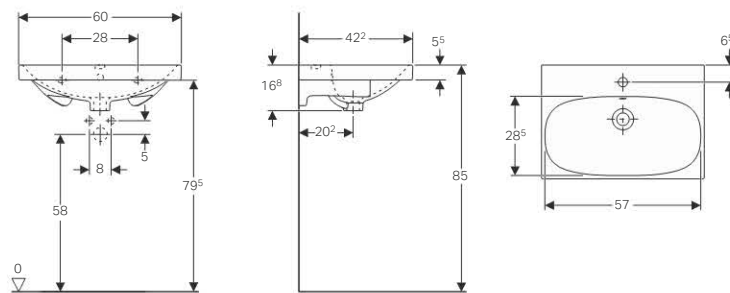

Geberit Acanto washbasin, small projection

Characteristics

- Can be installed with a washbasin cabinet
- Small projection

Technical data

Material	Fine fireclay

Art. no.	Surface / colour	B Cabinet width [cm]	Cabinet width [cm]	H [cm]	T [cm]	Tap hole	Overflow
500.631.01.1	white	60	59.5	16.8	42.2	centred	visible

Can be combined with

- Geberit Acanto cabinet for washbasin, with one drawer and internal drawer, small projection → p. 60

Accessories

- Geberit bottle trap with dip tube, for washbasin, horizontal outlet → p. 12
- Geberit waste outlet with external push-button waste plug → p. 11
- Geberit bottle trap with dip tube for washbasin, space-saving model, horizontal outlet → p. 12
- Fastening set for Geberit washbasins → p. 12