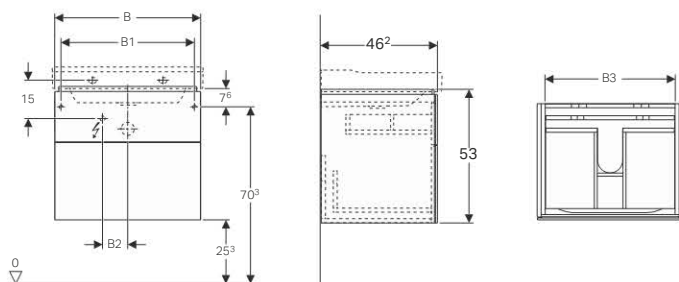

Art. no.	Surface / colour	B [cm]	B1 [cm]	B2 [cm]	B3 [cm]	Washbasin width [cm]	H [cm]	T [cm]
500.505.01.1	high-gloss coated / white	58	54.6	10	51.6	60	22	46.2
500.505.43.1	structured coated / scultura grey	58	54.6	10	51.6	60	22	46.2
500.508.01.1	high-gloss coated / white	88	84.6	23	81.6	90	22	46.2
500.508.43.1	structured coated / scultura grey	88	84.6	23	81.6	90	22	46.2

Can be combined with

- Geberit Xeno² washbasin → p. 30

Accessories

- Accessory overview: Bathroom furniture

Geberit Xeno² cabinet for washbasin, with two drawers

Characteristics

- Wall-hung
- With two drawers
- Opened using push-to-open mechanism
- Drawer with antislip mat
- Drawer with LED lighting
- Moisture-resistant
- Delivered pre-assembled

Technical data

Protection class	II
Protection degree	IP21
Nominal voltage	220–240 V AC
Mains frequency	50–60 Hz
Operating voltage	12 V DC
Material	Chipboard
Energy efficiency class	A++
Light colour	3000 K

Scope of delivery

- Fastening material

Art. no.	Surface / colour	B [cm]	B1 [cm]	B2 [cm]	B3 [cm]	Washbasin width [cm]	H [cm]	T [cm]
500.506.01.1	high-gloss coated / white	58	53	10	51.6	60	53	46.2
500.506.43.1	structured coated / scultura grey	58	53	10	51.6	60	53	46.2
500.509.01.1	high-gloss coated / white	88	83	23	81.6	90	53	46.2
500.509.43.1	structured coated / scultura grey	88	83	23	81.6	90	53	46.2

Can be combined with

- Geberit Xeno² washbasin → p. 30

Accessories

- Accessory overview: Bathroom furniture