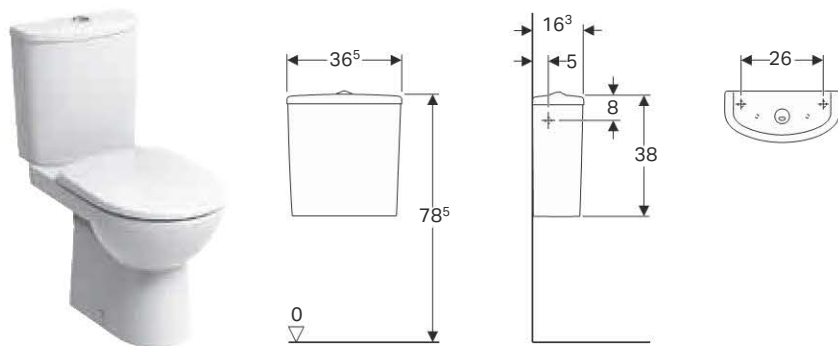

Can be combined with

- Geberit Abalona floor-standing WC for close-coupled exposed cistern, washdown, vertical outlet, hidden fastening → p. 168
- Geberit Abalona floor-standing WC for close-coupled exposed cistern, washdown, hidden fastening, Rimfree → p. 170
- Geberit Abalona floor-standing WC for close-coupled exposed cistern, washdown, Rimfree → p. 166
- Geberit Abalona floor-standing WC for close-coupled exposed cistern, washdown, horizontal outlet → p. 167
- Geberit Abalona floor-standing WC for close-coupled exposed cistern, washdown, horizontal outlet, hidden fastening → p. 170
- Geberit Abalona floor-standing WC for close-coupled exposed cistern, washdown, vertical outlet → p. 166
- Geberit Abalona floor-standing WC, washdown, raised, for close-coupled exposed cistern → p. 172

Geberit Abalona exposed cistern, close-coupled, dual flush, lateral water supply connection

Characteristics

- Close-coupled
- Dual flush
- Water supply connection on the left/right

Technical data

Flush volume, factory setting	6 and 3 l
Flush volume large, adjustment range	4 / 6 l
Flush volume small, adjustment range	2.6 / 3 l
Material	Vitreous china

Art. no.	Surface / colour	B [cm]	H [cm]	T [cm]
500.269.01.1	white	36.5	38	16.3

Can be combined with

- Geberit Abalona floor-standing WC for close-coupled exposed cistern, washdown, vertical outlet, hidden fastening → p. 168
- Geberit Abalona floor-standing WC for close-coupled exposed cistern, washdown, Rimfree → p. 166
- Geberit Abalona floor-standing WC for close-coupled exposed cistern, washdown, horizontal outlet → p. 167
- Geberit Abalona floor-standing WC for close-coupled exposed cistern, washdown, horizontal outlet, hidden fastening → p. 170
- Geberit Abalona floor-standing WC for close-coupled exposed cistern, washdown, vertical outlet → p. 166
- Geberit Abalona floor-standing WC for close-coupled exposed cistern, washdown, hidden fastening, Rimfree → p. 170
- Geberit Abalona floor-standing WC, washdown, raised, for close-coupled exposed cistern → p. 172