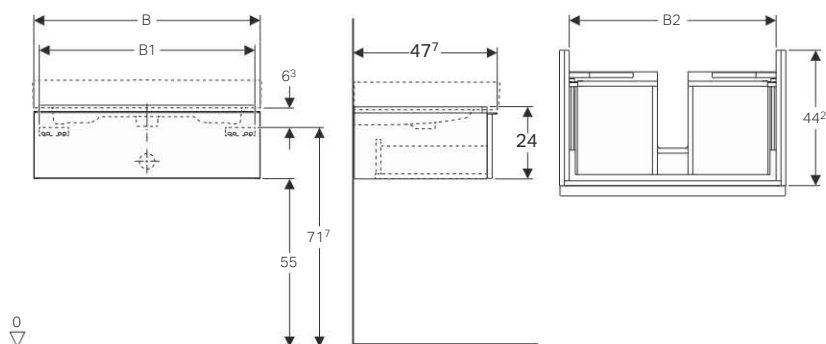

Bathroom furniture

Washbasin cabinets

Geberit iCon cabinet for washbasin, with one drawer

Characteristics

- Wall-hung
- With one drawer
- Opening via handle
- Drawer with self-closing
- Moisture-resistant
- Delivered pre-assembled

Technical data

Material	Chipboard

Scope of delivery

- Fastening material

Art. no.	Surface / colour	B [cm]	B1 [cm]	B2 [cm]	Washbasin width [cm]	H [cm]	T [cm]	Siphon cutout
500.428.01.1	high-gloss coated / white	59.5	56	53.1	60	24	47.7	centred
500.428.JH.1	foil-covered / oak nature	59.5	56	53.1	60	24	47.7	centred
500.428.JK.1	matt coated / lava	59.5	56	53.1	60	24	47.7	centred
500.435.01.1	high-gloss coated / white	74	70.5	67.6	75	24	47.7	centred
500.435.JH.1	foil-covered / oak nature	74	70.5	67.6	75	24	47.7	centred
500.435.JK.1	matt coated / lava	74	70.5	67.6	75	24	47.7	centred
500.437.01.1	high-gloss coated / white	89	85.5	82.6	90	24	47.7	centred
500.437.JH.1	foil-covered / oak nature	89	85.5	82.6	90	24	47.7	centred
500.437.JK.1	matt coated / lava	89	85.5	82.6	90	24	47.7	centred

Can be combined with

- Geberit iCon washbasin → p. 81
- Geberit iCon washbasin with shelf surface and decorative dish → p. 80