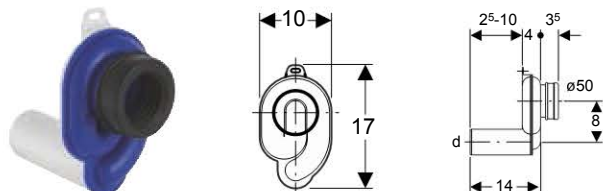

Geberit fastening set for urinal, Kerafix

Application purposes

- For fastening Geberit iCon, Geberit Smyle and Geberit Abalona urinals on solid walls

Characteristics

- With white cover caps for covering the fastening

Scope of delivery

- Set of 2 pieces

Art. no.

500.123.00.1

Geberit concealed cistern for urinal

Application purposes

- For installation in part- or room-height prewall installations
- For automatic flush actuation of urinals

Characteristics

- Flush interval controlled by refilling rate
- Adjustable refilling rate

Technical data

Flush volume	4.5 l
Material	Plastic

Art. no.

500.091.00.1

Geberit urinal trap, horizontal outlet

Application purposes

- For urinals with outlet to the rear
- For urinals with flush volume 1–4 litres

Technical data

Depth of water seal	50 mm
Material	Plastic

Scope of delivery

- Sleeve made of EPDM

Art. no.

Surface / colour

152.950.11.1

white alpine

d, ø
[mm]

50