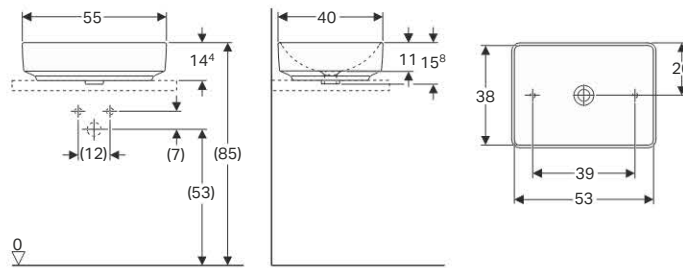

New

Geberit lay-on washbasin VariForm, rectangular

Application purposes

- For mounting on washbasin cabinets

Scope of delivery

- Fastening material

Art. no.	Surface / colour	B [cm]	H [cm]	T [cm]	Overflow
500.779.01.1	white	55	15.8	40	without

Available as of February 2018

New