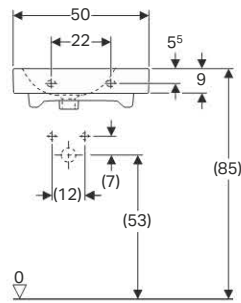

Geberit iCon washbasin with decorative dish

Characteristics

- Can be installed with a washbasin cabinet
- Asymmetrical
- Decorative dish inserted

Technical data

Material	Fine fireclay

Scope of delivery

- Decorative dish

Art. no.	Surface / colour	B [cm]	H [cm]	T [cm]	Tap hole	Overflow	Shelf space	Decorative dish
500.456.01.1	white	50	15	48.5	left	visible	right	right
500.458.01.1	white	50	15	48.5	right	visible	left	left

Can be combined with

- Geberit iCon cabinet for two washbasins, with two drawers and shelf surface → p. 88
- Geberit iCon cabinet for washbasin, with one drawer and shelf surface → p. 86

Accessories

- Geberit bottle trap with dip tube, for washbasin, horizontal outlet → p. 12
- Geberit waste outlet with external push-button waste plug → p. 11
- Geberit bottle trap with dip tube for washbasin, space-saving model, horizontal outlet → p. 12
- Fastening set for Geberit handrinse basins → p. 13