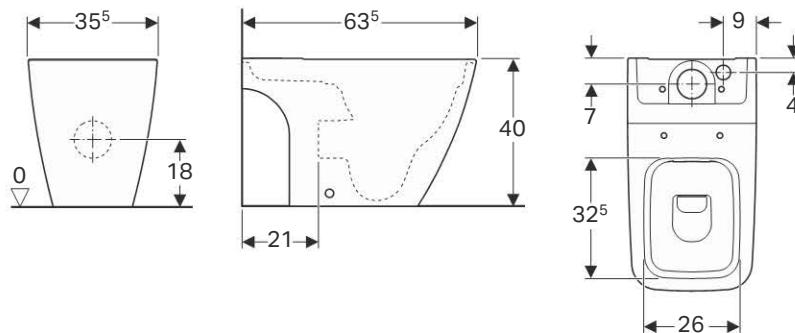

To order additionally

- Cistern
- WC seat

Can be combined with

- Geberit iCon exposed cistern, close-coupled, dual flush, bottom water supply connection → p. 109
- Geberit iCon exposed cistern, close-coupled, dual flush, lateral water supply connection → p. 109
- Geberit iCon WC seat → p. 101
- Geberit iCon WC seat, slim design → p. 102

Geberit iCon Square floor-standing WC for close-coupled exposed cistern, washdown, Rimfree

Application purposes

- For close-coupled exposed cistern

Characteristics

- Floor-standing
- Washdown WC
- Rimfree

- Multidirectional outlet
- Hidden fastening

Technical data

Material	Vitreous china

Scope of delivery

- Fastening material

Art. no.	Surface / colour	B [cm]	H [cm]	T [cm]
500.421.01.1	white	35.5	40	63.5

To order additionally

- Cistern
- WC seat

Can be combined with

- Geberit iCon exposed cistern, close-coupled, dual flush, bottom water supply connection → p. 109
- Geberit iCon exposed cistern, close-coupled, dual flush, lateral water supply connection → p. 109
- Geberit iCon WC seat → p. 101