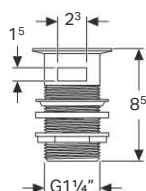

Accessories

Geberit waste outlet with internal push-button waste plug

Application purposes

- For washbasins with overflow

Characteristics

- Push button waste plug, $\varnothing$ 1 1/4"

Technical data

Material	Brass chrome-plated

Art. no.	d, $\varnothing$ [mm]
500.087.00.1	60