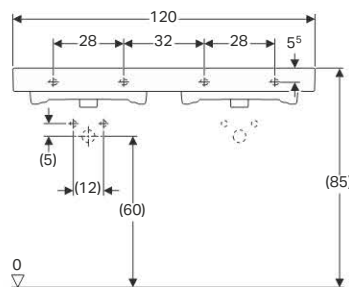

Double washbasins

Geberit iCon double washbasin

Characteristics

- Can be installed with a washbasin cabinet

Technical data

Material	Fine fireclay

Art. no.	Surface / colour	B [cm]	H [cm]	T [cm]	Tap hole	Overflow
500.455.01.1	white	120	16	48.5	left and right	visible

Can be combined with

- Geberit iCon cabinet for double washbasin, with two drawers → p. 87
- Geberit iCon cabinet for double washbasin, with four drawers → p. 88

Accessories

- Geberit bottle trap with dip tube, for washbasin, horizontal outlet → p. 12
- Geberit waste outlet with external push-button waste plug → p. 11
- Geberit bottle trap with dip tube for washbasin, space-saving model, horizontal outlet → p. 12
- Fastening set for Geberit washbasins → p. 12