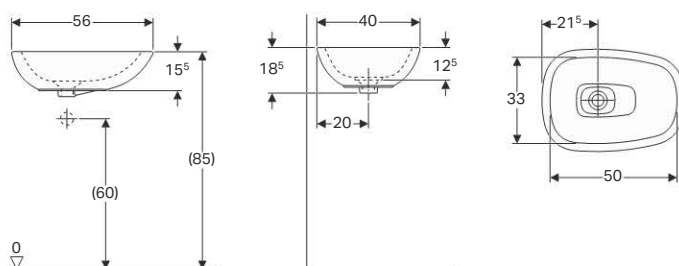

Lay-on washbasins

Geberit Citterio lay-on washbasin

Application purposes

- For mounting on washbasin cabinets

Characteristics

- Asymmetrical

Technical data

Material	Vitreous china

Scope of delivery

- Drain cover
- Fastening material

Art. no.	Surface / colour	B [cm]	H [cm]	T [cm]	Tap hole	Overflow
500.542.01.1	KeraTect / white	56	18.5	40	without	without

Can be combined with

- Geberit Citterio cabinet for lay-on washbasin, with one drawer → p. 16
- Geberit Citterio cabinet for lay-on washbasin, with two drawers and shelf surface → p. 16

Accessories

- Geberit bottle trap with dip tube, for washbasin, horizontal outlet → p. 12
- Geberit bottle trap with dip tube for washbasin, space-saving model, horizontal outlet → p. 12
- Geberit waste outlet with free outlet → p. 11