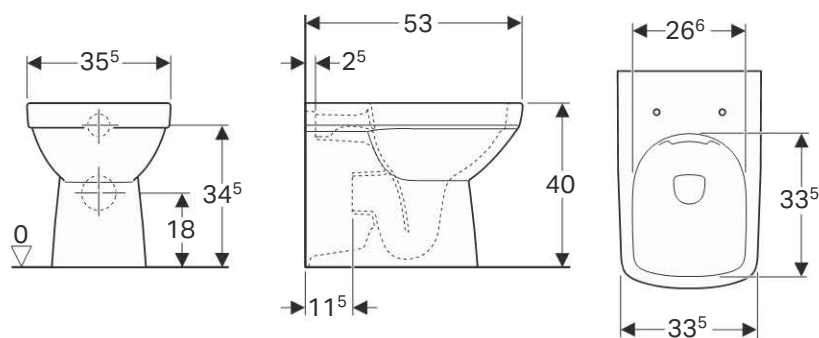

Art. no.	Surface / colour	B [cm]	H [cm]	T [cm]
500.151.01.1	white	35.6	40	66.5

Available as of April 2018

To order additionally

- Cistern
- WC seat

Can be combined with

- Geberit Abalona Square exposed cistern, close-coupled, dual flush, bottom water supply connection → p. 186
- Geberit Abalona Square exposed cistern, close-coupled, dual flush, lateral water supply connection → p. 185
- Geberit Abalona exposed cistern, close-coupled, dual flush, bottom water supply connection → p. 186
- Geberit Abalona exposed cistern, close-coupled, dual flush, lateral water supply connection → p. 187
- Geberit Abalona WC seat, hinges made of plastic → p. 172
- Geberit Abalona WC seat → p. 174
- Geberit Abalona WC seat, quick-release hinges → p. 174
- Geberit Abalona WC seat, seat ring for children → p. 173

New

Geberit Abalona Square floor-standing WC, washdown, back-to-wall, square design, Rimfree

Characteristics

- Floor-standing
- Back-to-wall
- Washdown WC
- Rimfree
- Horizontal or vertical outlet
- Hidden fastening

Technical data

Material	Vitreous china

Scope of delivery

- Fastening material

Art. no.	Surface / colour	B [cm]	H [cm]	T [cm]
500.153.01.1	white	35.5	40	53

Available as of April 2018

To order additionally

- WC seat

Can be combined with

- Geberit Abalona Square WC seat → p. 175
- Geberit Abalona Square WC seat, quick-release hinges → p. 173