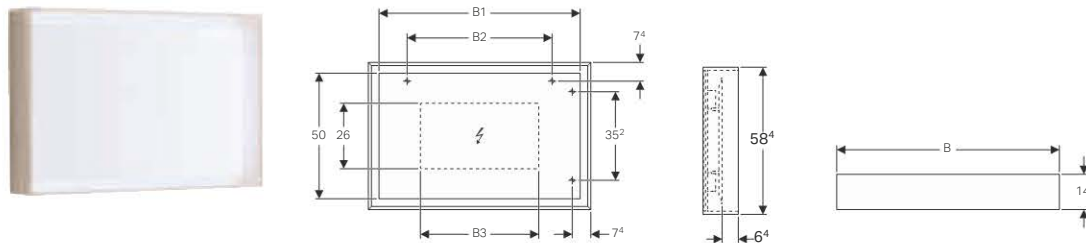

Mirrors

Geberit Citterio illuminated mirror

Characteristics

- Mirror surface with LED light strip integrated in frame
- Light operated by wall switch
- Frame made of wood

Technical data

Protection class	II
Protection degree	IP44
Nominal voltage	230 V AC
Mains frequency	50 Hz
Operating voltage	12 V DC
Material	Glass
Energy efficiency class	A+

Art. no.	Surface / colour	B [cm]	B1 [cm]	B2 [cm]	B3 [cm]	H [cm]	T [cm]	Power consumption [W]	Luminous flux [lm]
500.570.JI.1	oak beige	118.4	110	80	77	58.4	14	37.5	3584
500.570.JJ.1	oak grey-brown	118.4	110	80	77	58.4	14	37.5	3584
500.572.JI.1	oak beige	88.4	80	57.6	47	58.4	14	29.5	2816
500.572.JJ.1	oak grey-brown	88.4	80	57.6	47	58.4	14	29.5	2816