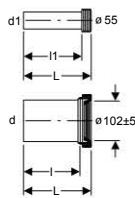

Geberit connection set for wall-hung WC, length 30 cm

Application purposes

- For wall-hung WCs

Characteristics

- Extended connection set

Technical data

Material	PE-HD

Scope of delivery

- Flush pipe with sleeve, made of PE-HD
- Straight connector with sleeve, made of PE-HD
- 2 cover caps
- Fastening material

Art. no.	Surface / colour	d, ø [mm]	d1, ø [mm]	L [cm]	l [cm]	l1 [cm]
152.441.46.1	matt chrome-plated	90	45	30	26.5	27.5