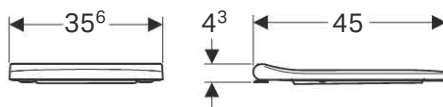

## Geberit Smyle Square WC seat, slim design