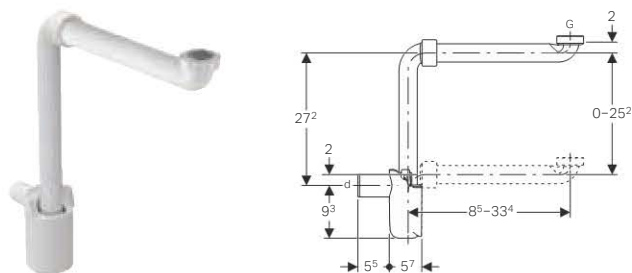

Geberit bottle trap with dip tube for washbasin, space-saving model, horizontal outlet

Application purposes

- For space-saving connection of washbasins in bathroom furniture

Characteristics

- Quality-monitored in accordance with EN 274-3
- Space-saving model
- For cleaning accessible

Art. no.   Surface / colour

151.116.11.1   white alpine

Technical data

Depth of water seal	50 mm

Material	Plastic

Scope of delivery

- Seals
- Connection bend with union nut

d, Ø [mm]	G ["]

32	1 1/4

Fastening set for Geberit handrinse basins

Application purposes

- For fastening Geberit handrinse basins on solid walls

Art. no.

500.122.00.1

Scope of delivery

- Set of 2 pieces