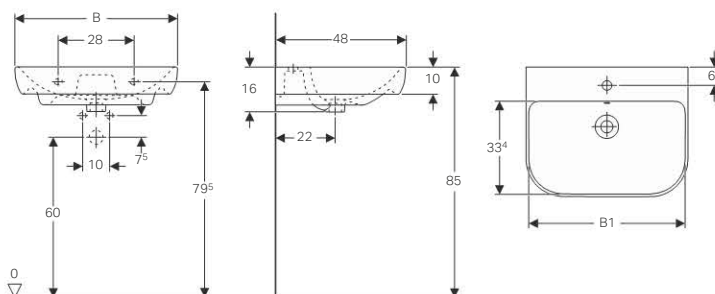

Washbasins

Geberit Smyle washbasin

Technical data

Material	Vitreous china

Art. no.	Surface / colour	B [cm]	B1 [cm]	H [cm]	T [cm]	Tap hole	Overflow
500.227.01.1	white	55	51.5	16.5	48	centred	visible
500.228.01.1	white	60	56.8	16.5	48	centred	visible
500.230.01.1	white	65	61.8	16.5	48	centred	visible
500.248.01.1	white	70	66.8	16.5	48	centred	visible

Can be combined with

- Geberit Abalona full pedestal → p. 118
- Geberit Smyle half pedestal → p. 119

Accessories

- Geberit waste outlet with external push-button waste plug → p. 11
- Geberit bottle trap with dip tube, for washbasin, horizontal outlet → p. 12
- Fastening set for Geberit washbasins → p. 12