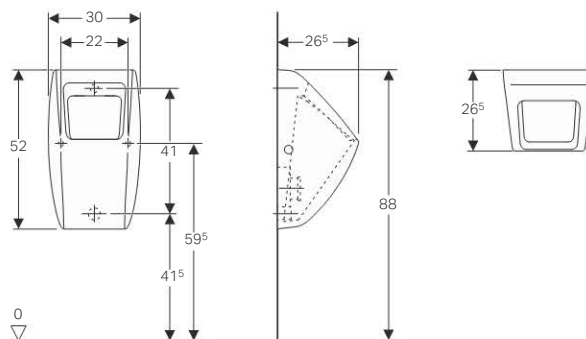

Accessories

Geberit waste outlet with external push-button waste plug

Application purposes

- For washbasins with overflow

Characteristics

- Push button waste plug, $\varnothing$ 1 1/4"

Art. no.

d, $\varnothing$
[mm]

500.055.00.1

60

Technical data

Material	Brass chrome-plated

Fastening set for Geberit wall-hung WCs and wall-hung bidets

Application purposes

- For wall-hung bidets and WCs

Scope of delivery

- Set of 2 pieces

Art. no.

500.105.00.1

Urinals

For concealed controls

Geberit iCon urinal for concealed urinal flush control, outlet to the rear

Application purposes

- For operating with automatic, water-saving flush
- For connecting to concealed urinal flush controls

Characteristics

- Wall-hung
- With flush rim

- Hidden trap
- Hidden fastening
- Easy to fasten thanks to Geberit fastening set Kerafix, for urinal

Technical data

Material	Vitreous china