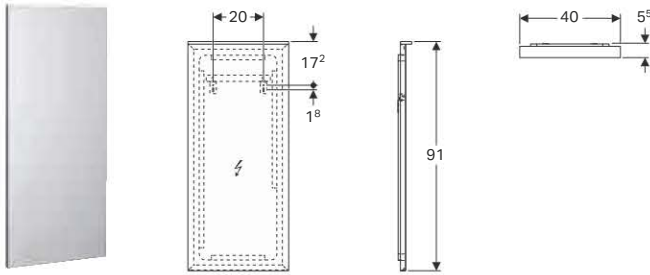

Mirrors

Geberit Xeno² illuminated mirror

Characteristics

- LED lighting
- Heated rear to prevent mirror steaming up
- Touch-sensor switch
- Dimmable

Technical data

Protection class	II
Protection degree	IP44
Nominal voltage	230 V AC
Mains frequency	50 Hz
Operating voltage	24 V DC
Material	Glass
Energy efficiency class	A++
Light colour	4000 K

Art. no.	B [cm]	B1 [cm]	H [cm]	T [cm]	Power consumption [W]	Luminous flux [lm]
500.520.00.1	40	20	91	5.5	23	1025