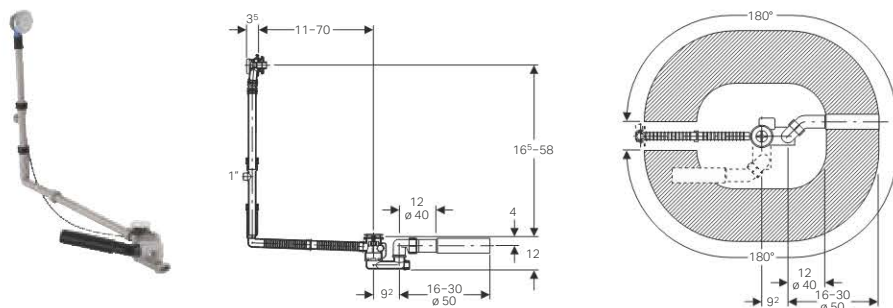

### Geberit bathtub drain with turn handle actuation, d52, with ready-to-fit-set, special size