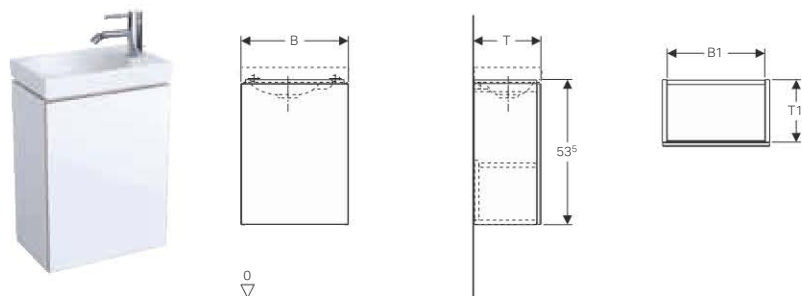

Bathroom furniture

Washbasin cabinets

New

Geberit Acanto cabinet for handrinse basin, with one door

Characteristics

- Wall-hung
- With one door
- Opened using push-to-open mechanism
- Left or right hinge side
- Moisture-resistant
- Front made of chipboard with glass cover
- Delivered pre-assembled

Technical data

Material	Chipboard

Scope of delivery

- Fastening material

Art. no.	Surface / colour	B [cm]	B1 [cm]	Washbasin width [cm]	H [cm]	T [cm]	T1 [cm]
500.607.01.1	Body: high-gloss coated / white Doors: shiny glass / white	39.5	36	40	53.5	24.5	23
500.607.16.7	Body: matt coated / black Doors: shiny glass / black	39.5	36	40	53.5	24.5	23
500.607.JK.1	Body: matt coated / lava Doors: shiny glass / lava	39.5	36	40	53.5	24.5	23
500.607.JL.1	Body: matt coated / sand grey Doors: shiny glass / sand grey	39.5	36	40	53.5	24.5	23
500.608.01.1	Body: high-gloss coated / white Doors: shiny glass / white	44.5	41	45	53.5	37.5	36
500.608.16.7	Body: matt coated / black Doors: shiny glass / black	44.5	41	45	53.5	37.5	36
500.608.JK.1	Body: matt coated / lava Doors: shiny glass / lava	44.5	41	45	53.5	37.5	36
500.608.JL.1	Body: matt coated / sand grey Doors: shiny glass / sand grey	44.5	41	45	53.5	37.5	36

Can be combined with

- Geberit Acanto handrinse basin, right tap hole → p. 49
- Geberit Acanto handrinse basin → p. 49