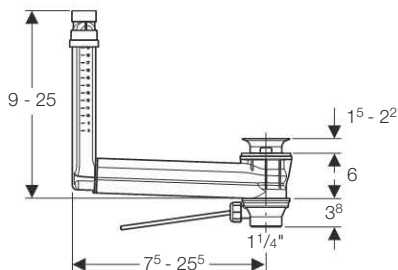

Accessories

Geberit waste outlet with external push-button waste plug

Application purposes

- For washbasins with overflow

Characteristics

- Push button waste plug, $\varnothing$ 1 1/4"

Art. no.	d, $\varnothing$ [mm]
500.055.00.1	60

Technical data

Material	Brass chrome-plated

Geberit washbasin connector Clou with lever actuation

Application purposes

- For washbasins without visible overflow

Characteristics

- Quality-monitored in accordance with EN 274-3
- Hygienic with optimum flow behaviour
- Waste outlet can be closed
- Actuation using rod
- Hidden overflow function
- Length and height can be adapted to washbasin

Art. no.
152.018.00.1

Technical data

Material	Plastic

Scope of delivery

- Waste outlet
- Actuator lever
- Plug
- Washbasin connector

Geberit waste outlet with free outlet

Application purposes

- For washbasins without overflow

Characteristics

- Valve cover made of plastic, chrome-plated
- With built-in screen

Art. no.	Surface / colour	L [cm]
152.050.21.1	bright chrome-plated	5
152.080.21.1	bright chrome-plated	8

Technical data

Material	Brass chrome-plated

Scope of delivery

- Screen
- Seals