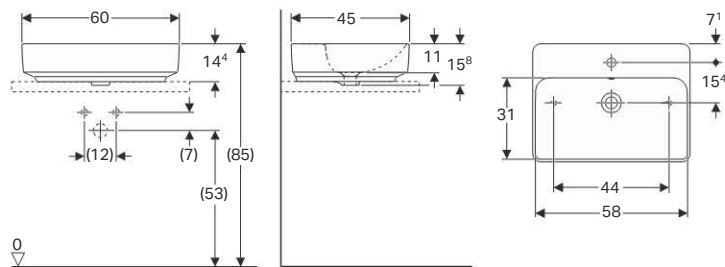

Geberit lay-on washbasin VariForm, rectangular, with tap hole bench

Application purposes

- For mounting on washbasin cabinets

Scope of delivery

- Fastening material

Art. no.	Surface / colour	B [cm]	H [cm]	T [cm]	Overflow
500.780.01.1	white	60	15.8	45	visible
500.781.01.1	white	60	15.8	45	without

N: New, available: 500.780.01.1 as of February 2018; 500.781.01.1 as of April 2018;