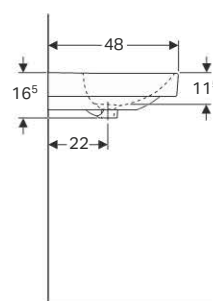

Geberit Smyle Square washbasin

Characteristics

- Can be installed with a washbasin cabinet

Technical data

Material	Vitreous china

Art. no.	Surface / colour	B [cm]	B1 [cm]	B2 [cm]	Cabinet width [cm]	H [cm]	T [cm]	Tap hole	Overflow
500.229.01.1	white	60	-	56.8	57	16.5	48	centred	visible
500.249.01.1	white	75	-	71.5	72	16.5	48	centred	visible
500.250.01.1	white	90	13	86.8	87	16.5	48	without	visible
500.251.01.1	white	90	13	86.8	87	16.5	48	centred	visible
500.252.01.1	white	90	13	86.8	87	16.5	48	left and right	visible
500.225.01.1	white	120	28	116.8	117	16.5	48	without	visible
500.226.01.1	white	120	28	116.8	117	16.5	48	centred	visible
500.253.01.1	white	120	28	116.8	117	16.5	48	left and right	visible

Can be combined with

- Geberit Smyle cabinet for washbasin, with two drawers → p. 124

Accessories

- Geberit waste outlet with external push-button waste plug → p. 11
- Geberit bottle trap with dip tube, for washbasin, horizontal outlet → p. 12
- Geberit bottle trap with dip tube for washbasin, space-saving model, horizontal outlet → p. 12
- Fastening set for Geberit washbasins → p. 12

- Geberit Abalona Square full pedestal only for washbasins 60 cm
- Geberit Abalona full pedestal only for washbasins 75–120 cm
- Washbasins 60 and 75 cm are fastened with 2 hanger bolts
- Washbasins 90 and 120 cm are fastened with 4 hanger bolts