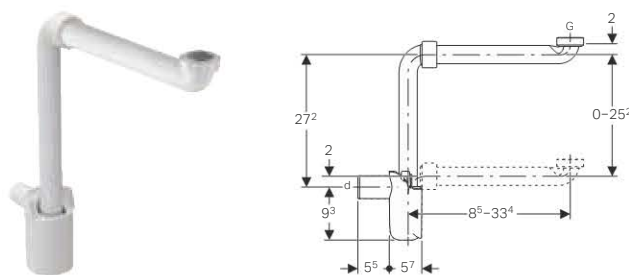

Geberit bottle trap with dip tube for washbasin, space-saving model, horizontal outlet

Application purposes

- For space-saving connection of washbasins in bathroom furniture

Characteristics

- Quality-monitored in accordance with EN 274-3
- Space-saving model
- For cleaning accessible

Technical data

Depth of water seal	50 mm
Material	Plastic

Scope of delivery

- Seals
- Connection bend with union nut

Art. no.	Surface / colour	d, $\emptyset$ [mm]	G ["]
151.116.11.1	white alpine	32	1 1/4