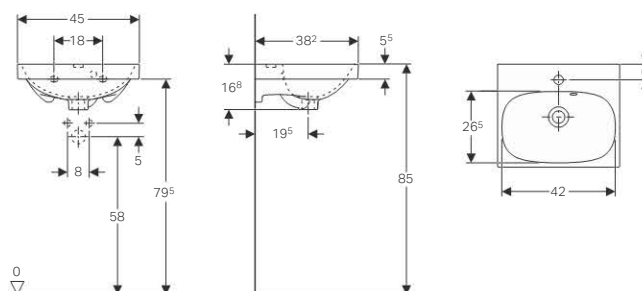

Washbasins

Handrinse basins

New

Geberit Acanto handrinse basin

Characteristics

- Can be installed with a washbasin cabinet
- Asymmetrical overflow

Technical data

Material	Fine fireclay

Art. no.	Surface / colour	B [cm]	H [cm]	T [cm]	Tap hole	Overflow
500.636.01.1	white	45	16.8	38.2	centred	visible

Can be combined with

- Geberit Acanto cabinet for handrinse basin, with one door → p. 58

Accessories

- Fastening set for Geberit handrinse basins → p. 13

New