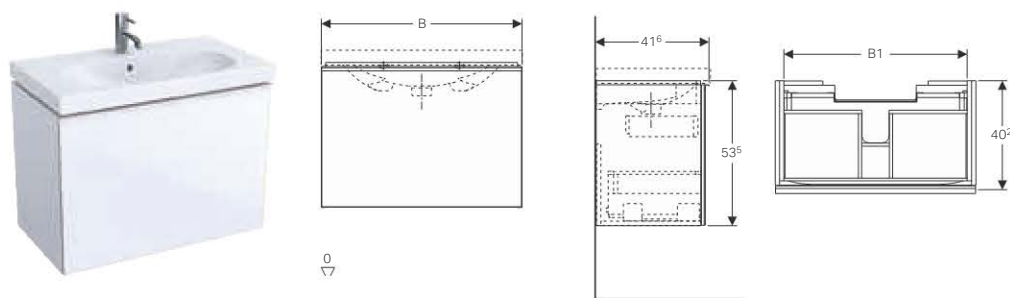

New

Geberit Acanto cabinet for washbasin, with one drawer and internal drawer, small projection

Characteristics

- Wall-hung
- With one drawer
- With one internal drawer
- Opening via handle
- Drawer with self-closing
- Small projection
- Moisture-resistant

- Front made of chipboard with glass cover
- Delivered pre-assembled

Technical data

Material	Chipboard

Scope of delivery

- Fastening material

Art. no.	Surface / colour	B [cm]	B1 [cm]	Washbasin width [cm]	H [cm]	T [cm]
500.614.01.1	Body: high-gloss coated / white Drawers: shiny glass / white	59.5	53.1	60	53.5	41.6
500.614.16.7	Body: matt coated / black Drawers: shiny glass / black	59.5	53.1	60	53.5	41.6
500.614.JK.1	Body: matt coated / lava Drawers: shiny glass / lava	59.5	53.1	60	53.5	41.6
500.614.JL.1	Body: matt coated / sand grey Drawers: shiny glass / sand grey	59.5	53.1	60	53.5	41.6
500.615.01.1	Body: high-gloss coated / white Drawers: shiny glass / white	74	67.6	75	53.5	41.6
500.615.16.7	Body: matt coated / black Drawers: shiny glass / black	74	67.6	75	53.5	41.6
500.615.JK.1	Body: matt coated / lava Drawers: shiny glass / lava	74	67.6	75	53.5	41.6
500.615.JL.1	Body: matt coated / sand grey Drawers: shiny glass / sand grey	74	67.6	75	53.5	41.6
500.616.01.1	Body: high-gloss coated / white Drawers: shiny glass / white	89	82.6	90	53.5	41.6
500.616.16.7	Body: matt coated / black Drawers: shiny glass / black	89	82.6	90	53.5	41.6
500.616.JK.1	Body: matt coated / lava Drawers: shiny glass / lava	89	82.6	90	53.5	41.6
500.616.JL.1	Body: matt coated / sand grey Drawers: shiny glass / sand grey	89	82.6	90	53.5	41.6

Can be combined with

- Geberit Acanto washbasin, small projection, shelf surface → p. 53
- Geberit Acanto washbasin, small projection → p. 52
- Geberit Acanto washbasin, small projection, shelf surface, easy fastening → p. 54