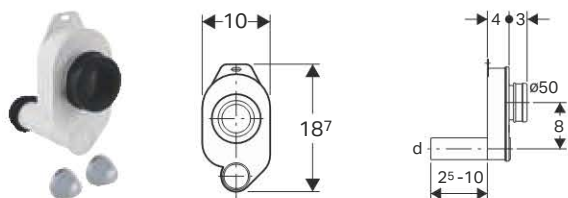

Geberit urinal trap d40, horizontal outlet

Application purposes

- For urinals with outlet to the rear
- For connecting to urinals

Technical data

Material	Plastic

Art. no. Surface / colour

261.483.11.1 white alpine