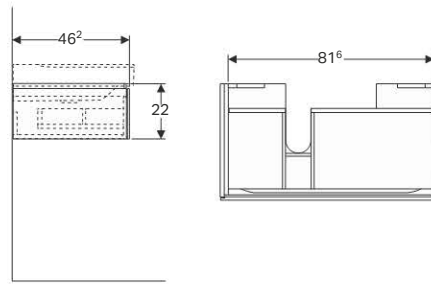

Geberit Xeno² cabinet for washbasin with shelf surface, with one drawer

Characteristics

- Wall-hung
- With one drawer
- Opened using push-to-open mechanism
- Drawer with antislip mat
- Drawer with LED lighting
- Moisture-resistant
- Delivered pre-assembled

Technical data

Protection class	II
Protection degree	IP21
Nominal voltage	220–240 V AC
Mains frequency	50–60 Hz
Operating voltage	12 V DC
Power consumption	3.75 W
Material	Chipboard
Energy efficiency class	A++
Light colour	3000 K

Scope of delivery

- Fastening material

Art. no.	Surface / colour	B [cm]	H [cm]	T [cm]	Siphon cutout
500.513.01.1	high-gloss coated / white	88	22	46.2	left
500.513.43.1	structured coated / scultura grey	88	22	46.2	left
500.514.01.1	high-gloss coated / white	88	22	46.2	right
500.514.43.1	structured coated / scultura grey	88	22	46.2	right

Can be combined with

- Geberit Xeno² washbasin with shelf surface → p. 31

Accessories

- Accessory overview: Bathroom furniture