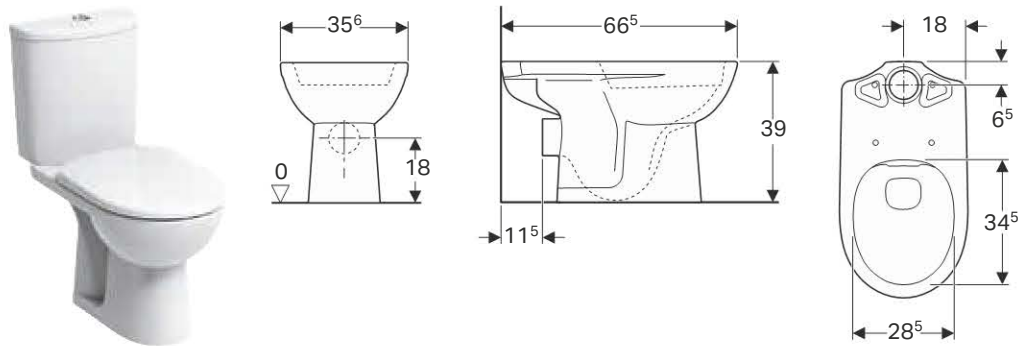

Floor-standing WCs

Geberit Abalona floor-standing WC for close-coupled exposed cistern, washdown, Rimfree

Application purposes

- For close-coupled exposed cistern

Characteristics

- Floor-standing
- Washdown WC
- Rimfree
- Horizontal outlet

Technical data

Material	Vitreous china

Scope of delivery

- Fastening material

Art. no.	Surface / colour	B [cm]	H [cm]	T [cm]
500.283.01.1	white	35.6	39	66.5

To order additionally

- Cistern
- WC seat

Can be combined with

- Geberit Abalona Square exposed cistern, close-coupled, dual flush, bottom water supply connection → p. 186
- Geberit Abalona Square exposed cistern, close-coupled, dual flush, lateral water supply connection → p. 185
- Geberit Abalona exposed cistern, close-coupled, dual flush, bottom water supply connection → p. 186
- Geberit Abalona exposed cistern, close-coupled, dual flush, lateral water supply connection → p. 187
- Geberit Abalona WC seat, hinges made of plastic → p. 172
- Geberit Abalona WC seat → p. 174
- Geberit Abalona WC seat, quick-release hinges → p. 174
- Geberit Abalona WC seat, seat ring for children → p. 173