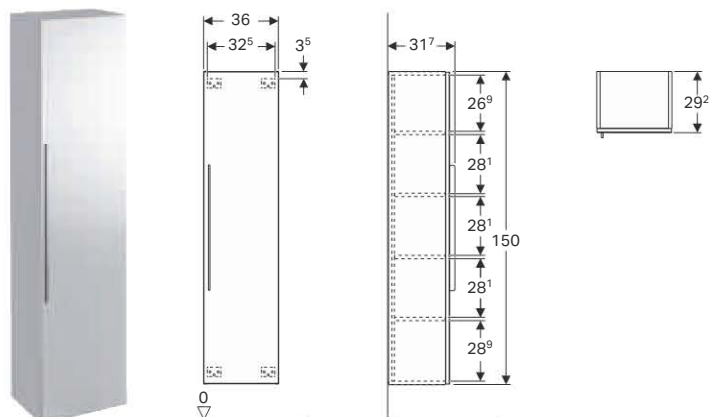

Geberit iCon tall cabinet with one door and external mirror

Characteristics

- Wall-hung
- With one door
- Opening via handle
- With two fixed shelves
- With two movable shelves
- Left or right hinge side
- Mirror on exterior side of door
- Delivered pre-assembled

Technical data

Material	Chipboard

Scope of delivery

- 2 movable shelves
- Fastening material

Art. no.	Surface / colour	B [cm]	H [cm]	T [cm]
500.447.01.1	high-gloss coated / white	36	150	29.2
500.447.JH.1	foil-covered / oak nature	36	150	29.2
500.447.JK.1	matt coated / lava	36	150	29.2