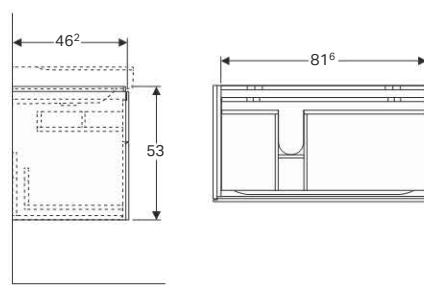

Geberit Xeno² cabinet for washbasin with shelf surface, with two drawers

Characteristics

- Wall-hung
- With two drawers
- Opened using push-to-open mechanism
- Drawer with antislip mat
- Drawer with LED lighting
- Moisture-resistant
- Delivered pre-assembled

Technical data

Protection class	II
Protection degree	IP21
Nominal voltage	220–240 V AC
Mains frequency	50–60 Hz
Operating voltage	12 V DC
Power consumption	3.75 W
Material	Chipboard
Energy efficiency class	A++
Light colour	3000 K

Scope of delivery

- Fastening material