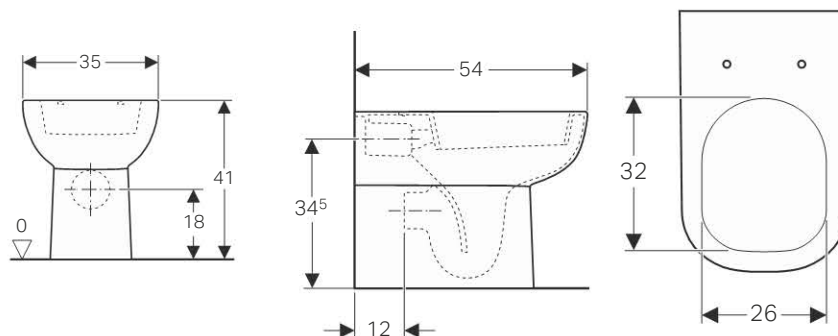

Geberit Smyle floor-standing WC, washdown, back-to-wall

Application purposes

- For concealed cisterns

Characteristics

- Floor-standing
- Back-to-wall
- Washdown WC
- With flush rim

Art. no. Surface / colour

500.213.01.1 white

- Class 1, full flush volume 6 l, in accordance with EN 997
- Horizontal or vertical outlet

Technical data

Material	Vitreous china

Scope of delivery

- Fastening material

B	H	T
[cm]	[cm]	[cm]
35	41	54