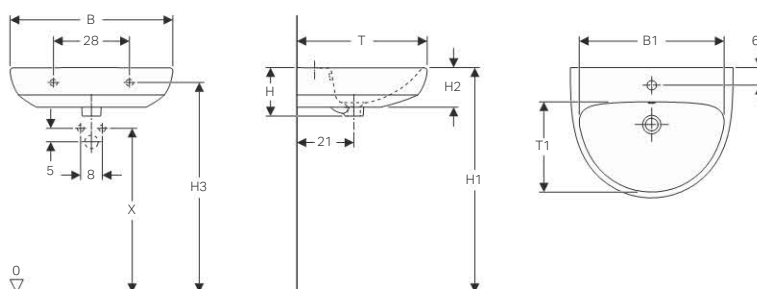

Can be combined with

- Geberit Abalona full pedestal → p. 118

Accessories

- Geberit waste outlet with external push-button waste plug → p. 11
- Geberit waste outlet with internal push-button waste plug → p. 24
- Geberit bottle trap with dip tube, for washbasin, horizontal outlet → p. 12
- Fastening set for Geberit handrinse basins → p. 13

- Geberit Abalona full pedestal only for corner handrinse basins 50 cm

Washbasins

Geberit Abalona washbasin

Technical data

Material	Vitreous china

Art. no.	Surface / colour	B [cm]	B1 [cm]	H [cm]	H1 [cm]	H2 [cm]	H3 [cm]	T [cm]	T1 [cm]	Tap hole	Overflow
500.304.01.1	white	55	47.5	18	84	14.5	78.5	44	29	without	visible
500.315.01.1	white	55	47.5	18	84	14.5	78.5	44	29	centred	visible
500.305.01.1	white	60	53.5	18	83	14.5	77.5	48	33	centred	visible
500.297.01.1	white	65	58	18.5	85.5	15	80	50	35	centred	visible

Can be combined with

- Geberit Abalona half pedestal → p. 153
- Geberit Abalona full pedestal → p. 118

Accessories

- Geberit waste outlet with external push-button waste plug → p. 11
- Geberit waste outlet with internal push-button waste plug → p. 24
- Geberit bottle trap with dip tube, for washbasin, horizontal outlet → p. 12
- Fastening set for Geberit washbasins → p. 12

- Geberit drain valve with waste plug and chain only for washbasins with two tap holes