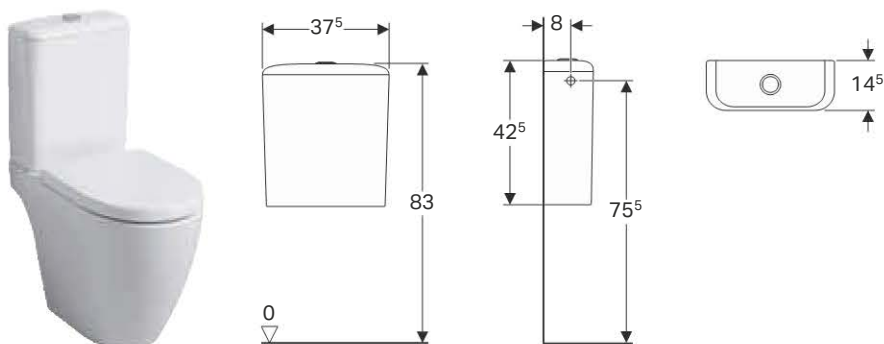

Geberit iCon exposed cistern, close-coupled, dual flush, lateral water supply connection

Characteristics

- Close-coupled
- Dual flush
- Water supply connection on the left/right

Technical data

Flush volume, factory setting	6 and 3 l
Flush volume small, adjustment range	3 / 4 l
Material	Vitreous china

Art. no.	Surface / colour	B [cm]	H [cm]	T [cm]
500.408.01.1	white	37.5	42.5	14.5

Can be combined with

- Geberit iCon Square floor-standing WC for close-coupled exposed cistern, washdown, Rimfree → p. 99
- Geberit iCon floor-standing WC for close-coupled exposed cistern, washdown, Rimfree → p. 98