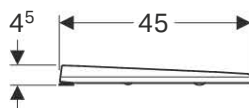

To order additionally

- WC seat

Can be combined with

- Geberit Smyle WC seat → p. 129
- Geberit Smyle Square WC seat → p. 129

WC seats

Geberit Smyle Square WC seat

Characteristics

- Overlapping WC lid

Technical data

Material	Duroplast

Art. no.	Surface / colour	Soft-closing mechanism	Fastening	Hinge material
500.233.01.1	white	yes	from above	Brass chrome-plated
500.234.01.1	white	no	from above	Stainless steel

Can be combined with

- Geberit Smyle wall-hung WC, washdown, Rimfree → p. 126
- Geberit Smyle floor-standing WC, washdown, back-to-wall → p. 128
- Geberit Smyle floor-standing WC for close-coupled exposed cistern, washdown, Rimfree → p. 128
- Geberit Smyle wall-hung WC, washdown → p. 125