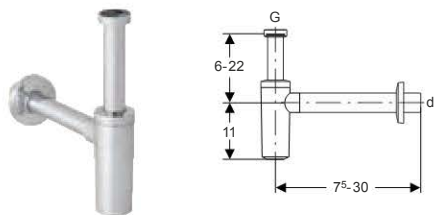

Geberit bottle trap with dip tube, for washbasin, horizontal outlet

Application purposes

- For washbasins

Characteristics

- Quality-monitored in accordance with EN 274-3
- Corrosion-resistant

Technical data

Material	Plastic

Scope of delivery

- Wall collar

Art. no.	Surface / colour	d, Ø [mm]	G ["]
151.034.21.1	bright chrome-plated	32	1 1/4
151.035.21.1	bright chrome-plated	40	1 1/4