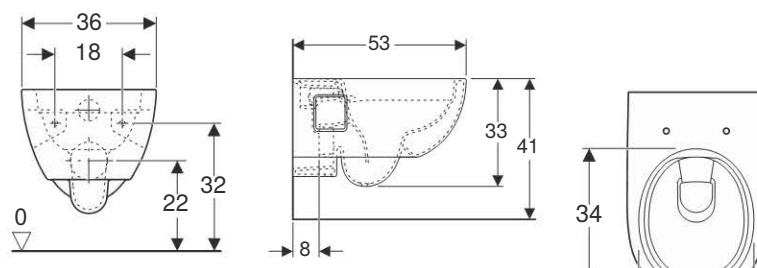

To order additionally

- WC seat

Can be combined with

- Geberit Smyle Square WC seat, slim design → p. 130
- Geberit Smyle Square WC seat, slim design, sandwich shape → p. 130

Accessories

- Geberit connection set for wall-hung WC, length 30 cm → p. 22
- Fastening set for Geberit wall-hung WCs and wall-hung bidets → p. 22

- May require: Geberit connection set for wall-hung WC, length 30 cm

Geberit Smyle wall-hung WC, washdown, opening for wall mounting, Rimfree

Application purposes

- For concealed cisterns
- For pressure flushing valves

Characteristics

- Wall-hung
- Washdown WC

- Rimfree
- Class 1, full flush volume 6 or 4.28, in accordance with EN 997

Technical data

Material	Vitreous china

Art. no.	Surface / colour	B [cm]	H [cm]	T [cm]
500.215.01.1	white	36	33	53

To order additionally

- WC seat

Can be combined with

- Geberit iCon WC seat → p. 101
- Geberit iCon WC seat, slim design → p. 102

Accessories

- Geberit connection set for wall-hung WC, length 30 cm → p. 22
- Fastening set for Geberit wall-hung WCs and wall-hung bidets → p. 22

- May require: Geberit connection set for wall-hung WC, length 30 cm