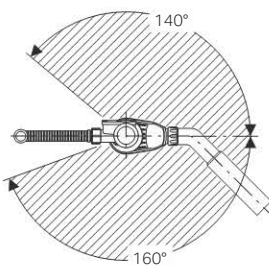

Geberit bathtub drain with push actuation PushControl, d52, length 26 cm, with ready-to-fit-set and connection bend

Application purposes

- For bathtubs made of steel, plastic or cast iron
- For standard-size bathtubs
- For bathtubs with valve hole $\varnothing$ 52 mm

Characteristics

- Quality-monitored in accordance with EN 274-3
- Push actuation aligned with bathtub surface
- With overflow
- Double-sided seals on drain and overflow
- Overflow head with extendible mount can be fastened

Technical data

Discharge rate	1 l/s
Overflow discharge rate	0.65 l/s
Depth of water seal	50 mm

Scope of delivery

- Waste outlet
- Trap
- Connection bend 45° made of PE-HD, $\varnothing$ 40 / 50 mm
- Ready-to-fit set
- Protection box
- Fastening material

Art. no.	Surface / colour
150.755.21.1	bright chrome-plated