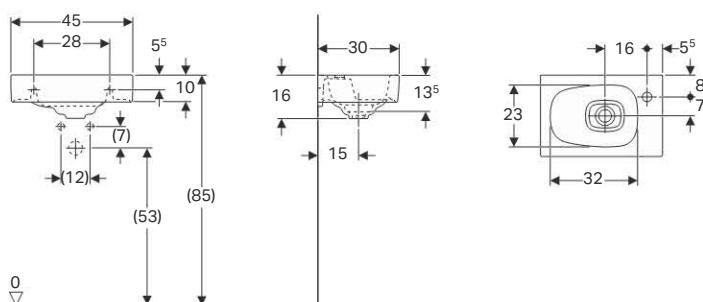

Washbasins

Handrinse basins

Geberit Citterio handrinse basin

Characteristics

- Can be installed with a washbasin cabinet
- Asymmetrical

Technical data

Material	Vitreous china

Scope of delivery

- Drain cover

Art. no.	Surface / colour	B [cm]	H [cm]	T [cm]	Tap hole	Overflow
500.541.01.1	KeraTect / white	45	16	30	right	without

Can be combined with

- Geberit Citterio cabinet for handrinse basin, with one door → p. 13

Accessories

- Geberit bottle trap with dip tube, for washbasin, horizontal outlet → p. 12
- Geberit waste outlet with free outlet → p. 11
- Geberit bottle trap with dip tube for washbasin, space-saving model, horizontal outlet → p. 12
- Fastening set for Geberit handrinse basins → p. 13