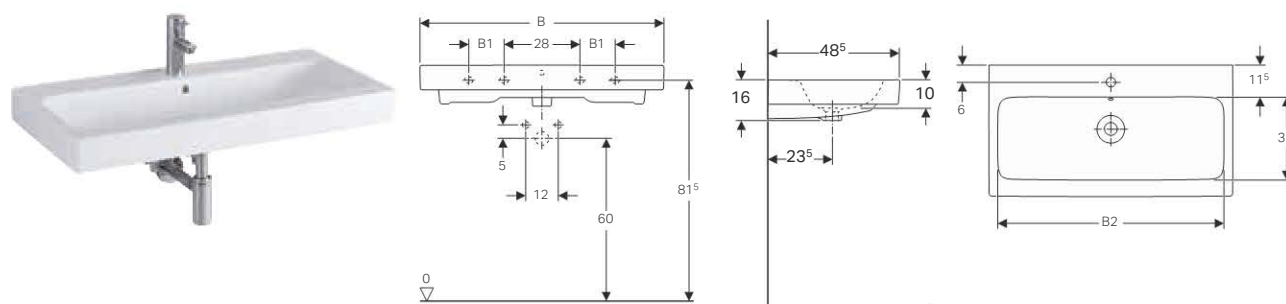

Washbasins

Geberit iCon washbasin

Characteristics

- Can be installed with a washbasin cabinet

Technical data

Art. no.	Surface / colour	B [cm]	B1 [cm]	B2 [cm]	Cabinet width [cm]	H [cm]	T [cm]	Tap hole	Overflow
500.450.01.1	white	60	-	54.5	59.5	16	48.5	centred	visible
500.463.01.1	white	60	-	54.5	59.5	16	48.5	without	visible
500.451.01.1	white	75	-	69	74	16	48.5	centred	visible
500.464.01.1	white	75	-	69	74	16	48.5	without	visible
500.452.01.1	white	90	13	84	89	16	48.5	centred	visible
500.465.01.1	white	90	13	84	89	16	48.5	without	visible
500.453.01.1	white	120	28	114.5	119	16	48.5	left and right	visible
500.462.01.1	white	120	28	114.5	119	16	48.5	without	visible