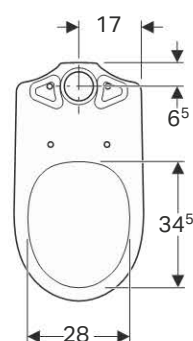

Art. no.	Surface / colour	B [cm]	H [cm]	T [cm]
500.281.01.1	white	36	39	67

To order additionally

- Cistern
- WC seat

Can be combined with

- Geberit Abalona Square exposed cistern, close-coupled, dual flush, bottom water supply connection → p. 186
- Geberit Abalona Square exposed cistern, close-coupled, dual flush, lateral water supply connection → p. 185
- Geberit Abalona exposed cistern, close-coupled, dual flush, bottom water supply connection → p. 186
- Geberit Abalona exposed cistern, close-coupled, dual flush, lateral water supply connection → p. 187
- Geberit Abalona WC seat, hinges made of plastic → p. 172
- Geberit Abalona WC seat → p. 174
- Geberit Abalona WC seat, quick-release hinges → p. 174
- Geberit Abalona WC seat, seat ring for children → p. 173

Geberit Abalona floor-standing WC for close-coupled exposed cistern, washdown, horizontal outlet

Application purposes

- For close-coupled exposed cistern

Characteristics

- Floor-standing
- Washdown WC
- With flush rim
- Horizontal outlet

Art. no.	Surface / colour	B [cm]	H [cm]	T [cm]
500.282.01.1	white	36	39	67

To order additionally

- Cistern
- WC seat

Can be combined with

- Geberit Abalona Square exposed cistern, close-coupled, dual flush, bottom water supply connection → p. 186
- Geberit Abalona Square exposed cistern, close-coupled, dual flush, lateral water supply connection → p. 185
- Geberit Abalona exposed cistern, close-coupled, dual flush, bottom water supply connection → p. 186
- Geberit Abalona exposed cistern, close-coupled, dual flush, lateral water supply connection → p. 187
- Geberit Abalona WC seat, hinges made of plastic → p. 172
- Geberit Abalona WC seat → p. 174
- Geberit Abalona WC seat, quick-release hinges → p. 174
- Geberit Abalona WC seat, seat ring for children → p. 173

Technical data

Material	Vitreous china

Scope of delivery

- Fastening material