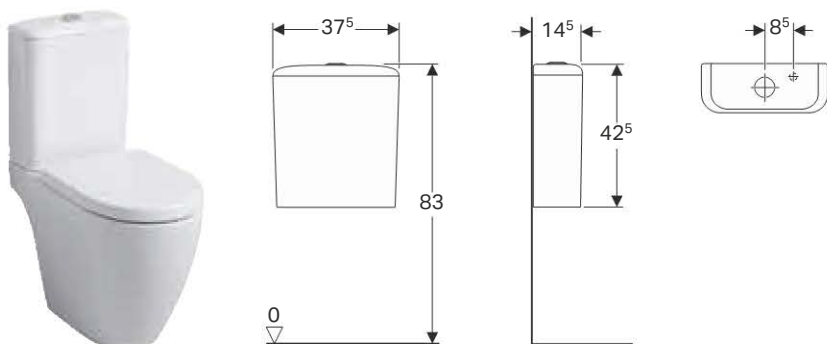

Exposed Cisterns

Exposed cisterns for WCs, made of ceramic

Geberit iCon exposed cistern, close-coupled, dual flush, bottom water supply connection

Characteristics

- Close-coupled
- Dual flush
- Water supply connection on the bottom

Technical data

Flush volume, factory setting	6 and 4 l
Flush volume small, adjustment range	3 / 4 l
Material	Vitreous china

Art. no.	Surface / colour	B [cm]	H [cm]	T [cm]
500.409.01.1	white	37.5	42.5	14.5

Can be combined with

- Geberit iCon Square floor-standing WC for close-coupled exposed cistern, washdown, Rimfree → p. 99
- Geberit iCon floor-standing WC for close-coupled exposed cistern, washdown, Rimfree → p. 98