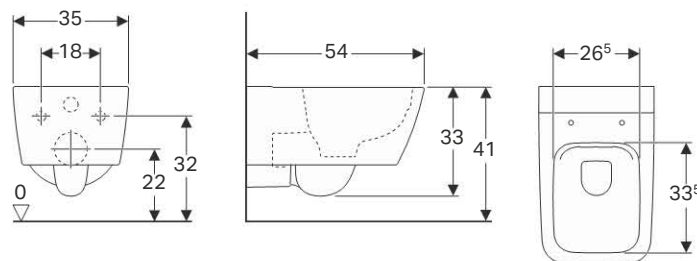

Geberit iCon Square wall-hung WC, washdown, Rimfree

Application purposes

- For concealed cisterns
- For pressure flushing valves

Characteristics

- Wall-hung
- Washdown WC
- Rimfree

Art. no. Surface / colour

500.420.01.1 white

- Class 1, full flush volume 6 or 4.5 l, in accordance with EN 997
- Hidden fastening

Technical data

Material	Vitreous china

Scope of delivery

- Fastening material

	B	H	T
	[cm]	[cm]	[cm]
500.420.01.1	35	33	54