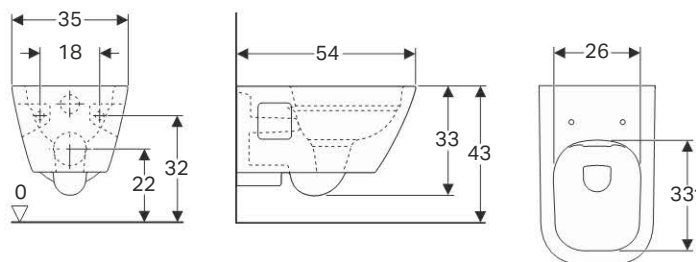

Geberit Smyle Square wall-hung WC, washdown, opening for wall mounting, Rimfree

Application purposes

- For concealed cisterns
- For pressure flushing valves

Characteristics

- Wall-hung
- Washdown WC

- Rimfree
- Class 1, full flush volume 6 or 4.5 l, in accordance with EN 997
- Opening for wall mounting

Technical data

Material	Vitreous china

Art. no.	Surface / colour	B [cm]	H [cm]	T [cm]
500.200.01.1	white	35	33	54