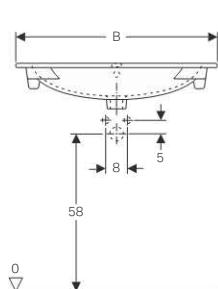

Can be combined with

- Geberit Acanto cabinet for double washbasin, with two drawers → p. 61

Accessories

- Geberit bottle trap with dip tube, for washbasin, horizontal outlet → p. 12
- Geberit waste outlet with external push-button waste plug → p. 11
- Geberit bottle trap with dip tube for washbasin, space-saving model, horizontal outlet → p. 12
- Fastening set for Geberit washbasins → p. 12

Lay-on washbasins

New

Geberit Acanto vanity basin

Application purposes

- For mounting on washbasin cabinets

Characteristics

- Slim rim

Technical data

Material	Fine fireclay

Art. no.	Surface / colour	B [cm]	B1 [cm]	Cabinet width [cm]	H [cm]	T [cm]	Tap hole	Overflow
500.640.01.1	white	60	48.8	59	16.8	48	centred	visible
500.641.01.1	white	75	63.3	74	16.8	48	centred	visible
500.642.01.1	white	90	78.3	89	16.8	48	centred	visible
500.643.01.1	white	90	78.3	89	16.8	48	without	visible

Can be combined with

- Geberit Acanto cabinet for washbasin, with one drawer and one internal drawer → p. 59