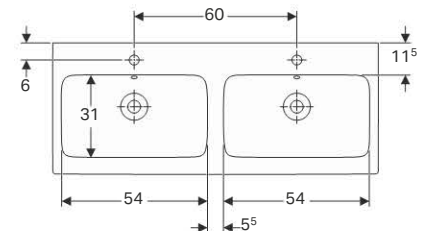

Double washbasins

Geberit iCon double washbasin

Characteristics

- Can be installed with a washbasin cabinet

Technical data

Material	Fine fireclay

Art. no.	Surface / colour	B [cm]	H [cm]	T [cm]	Tap hole	Overflow
500.455.01.1	white	120	16	48.5	left and right	visible

Can be combined with

- Geberit iCon cabinet for double washbasin, with two drawers → p. 87
- Geberit iCon cabinet for double washbasin, with four drawers → p. 88

Accessories

- Geberit bottle trap with dip tube, for washbasin, horizontal outlet → p. 12
- Geberit waste outlet with external push-button waste plug → p. 11
- Geberit bottle trap with dip tube for washbasin, space-saving model, horizontal outlet → p. 12
- Fastening set for Geberit washbasins → p. 12