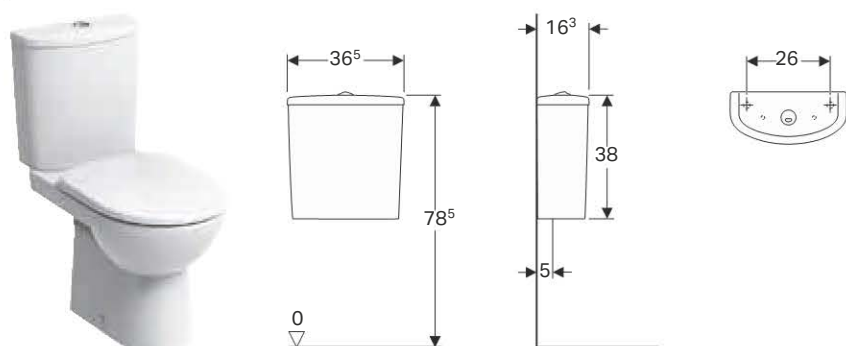

Geberit Abalona exposed cistern, close-coupled, dual flush, bottom water supply connection

Characteristics

- Close-coupled
- Dual flush
- Water supply connection on the bottom

Technical data

Flush volume, factory setting	4 and 2.6 l
Flush volume large, adjustment range	4 / 6 l
Flush volume small, adjustment range	2.6 / 4 l
Material	Vitreous china

Art. no.	Surface / colour	B [cm]	H [cm]	T [cm]
500.268.01.1	white	36.5	38	16.3