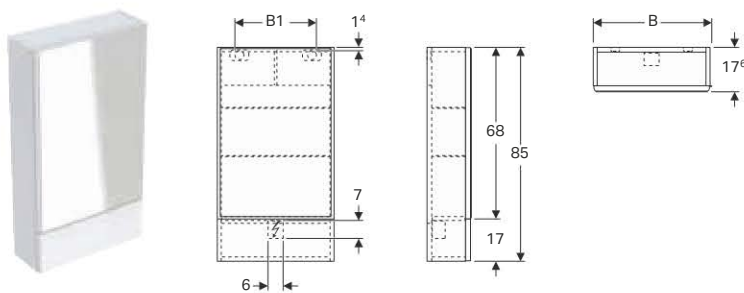

Geberit Abalona mirror cabinet, one door and one pull-down door

Characteristics

- Wall-hung
- With one door and one pull-down door
- Door with soft closing
- Pull-down door with push-to-open
- With two movable shelves
- Left or right hinge side
- Delivered pre-assembled

Art. no. Surface / colour

500.155.01.1 glossy / white

500.156.01.1 glossy / white

500.157.01.1 glossy / white

Available as of April 2018

Technical data

Material	Chipboard

Scope of delivery

- Fastening material
- 2 movable shelves

Art. no.	Surface / colour	B [cm]	B1 [cm]	H [cm]	T [cm]
500.155.01.1	glossy / white	41.8	42.4	85	17.6
500.156.01.1	glossy / white	47	32.4	85	17.6
500.157.01.1	glossy / white	49.3	32.4	85	17.6