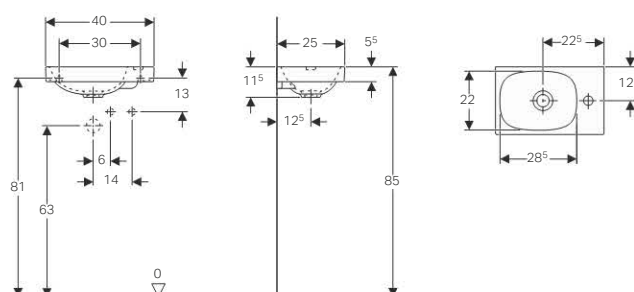

Geberit Acanto handrinse basin, right tap hole

Characteristics

- Can be installed with a washbasin cabinet
- Asymmetrical

Technical data

Material	Fine fireclay

Art. no.	Surface / colour	B [cm]	H [cm]	T [cm]	Tap hole	Overflow
500.635.01.1	white	40	11.5	25	right	without

Can be combined with

- Geberit Acanto cabinet for handrinse basin, with one door → p. 58

Accessories

- Geberit bottle trap with dip tube, for washbasin, horizontal outlet → p. 12
- Geberit waste outlet with free outlet → p. 11
- Geberit bottle trap with dip tube for washbasin, space-saving model, horizontal outlet → p. 12
- Fastening set for Geberit handrinse basins → p. 13