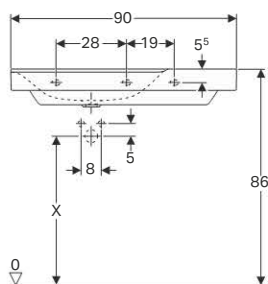

Geberit Xeno² washbasin with shelf surface

Characteristics

- Can be installed with a washbasin cabinet
- Asymmetrical

Technical data

Material	Fine fireclay

Art. no.	Surface / colour	B [cm]	H [cm]	T [cm]	Tap hole	Overflow	Shelf space
500.533.01.1	KeraTect / white	90	14	48	left	without	right
500.534.01.1	KeraTect / white	90	14	48	without	without	right
500.535.01.1	KeraTect / white	90	14	48	right	without	left
500.536.01.1	KeraTect / white	90	14	48	without	without	left

Can be combined with

- Geberit Xeno² cabinet for washbasin with shelf surface, with one drawer → p. 36
- Geberit Xeno² cabinet for washbasin with shelf surface, with two drawers → p. 36

Accessories

- Geberit bottle trap with dip tube, for washbasin, horizontal outlet → p. 12
- Geberit waste outlet with free outlet → p. 11
- Geberit washbasin connector Clou with lever actuation → p. 11
- Geberit bottle trap with dip tube for washbasin, space-saving model, horizontal outlet → p. 12
- Fastening set for Geberit washbasins → p. 12

- Geberit drain valve with free outlet only for washbasins without tap hole
- Geberit washbasin connector Clou with lever actuation only for washbasins with one tap hole. Compatible with washbasins with one tap hole only when installed without cabinet