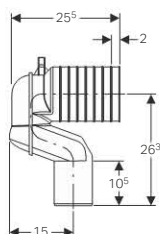

Geberit P-bend set for floor-standing WC

Application purposes

- For connecting floor-standing WCs to floor drains

Scope of delivery

- Connection bend made of PP, $\varnothing$ 90 mm
- Adapter socket made of PE-HD, $\varnothing$ 90 / 110 mm

- Sleeve made of EPDM, $\varnothing$ 122 mm
- Sleeve made of EPDM, $\varnothing$ 105 mm
- Sleeve made of EPDM, $\varnothing$ 90 / 110 mm
- Sleeve made of EPDM, $\varnothing$ 90 / 100 mm
- Fastening material

Art. no.

131.081.11.1

Bidets

Wall-hung bidets

New