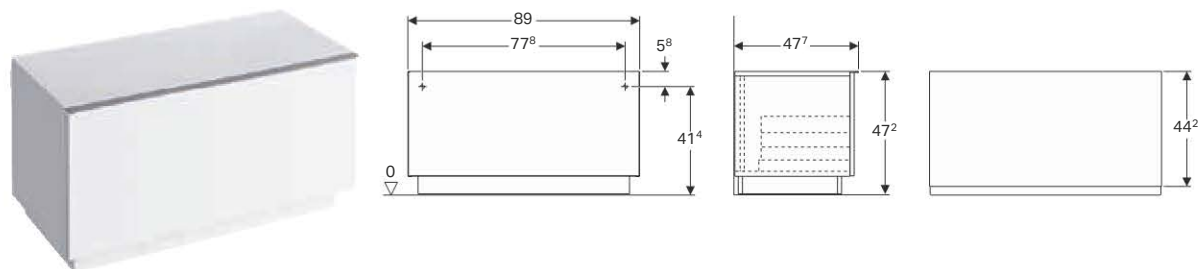

Geberit iCon low cabinet with one drawer, floor-standing

Characteristics

- Floor-standing
- With one drawer
- Opening via handle
- Drawer with self-closing
- Moisture-resistant
- Delivered pre-assembled

Technical data

Material	Chipboard

Scope of delivery

- Fastening material

Art. no.	Surface / colour	B [cm]	H [cm]	T [cm]
500.440.01.1	high-gloss coated / white	89	47.2	47.7
500.440.JH.1	foil-covered / oak nature	89	47.2	47.7
500.440.JK.1	matt coated / lava	89	47.2	47.7