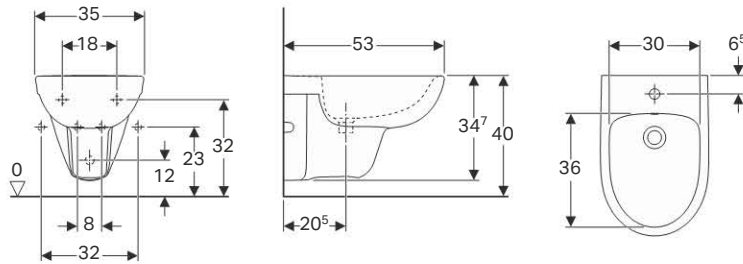

Geberit Abalona wall-hung bidet

Characteristics

- Wall-hung

Technical data

Material	Vitreous china

Art. no.	Surface / colour	B [cm]	H [cm]	T [cm]	Overflow
500.264.01.1	white	35	34.7	53	visible

Accessories

- Fastening set for Geberit wall-hung WCs and wall-hung bidets → p. 22