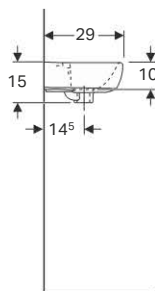

Can be combined with

- Geberit Abalona Square full pedestal → p. 119

Accessories

- Geberit waste outlet with external push-button waste plug → p. 11
- Geberit waste outlet with internal push-button waste plug → p. 24
- Geberit bottle trap with dip tube, for washbasin, horizontal outlet → p. 12
- Fastening set for Geberit handrinse basins → p. 13

Geberit Abalona handrinse basin, asymmetrical overflow

Characteristics

- Asymmetrical overflow

Technical data

Material	Vitreous china

Art. no.	Surface / colour	B [cm]	H [cm]	T [cm]	Tap hole	Overflow
500.320.01.1	white	36	15	29	centred	visible

Accessories

- Geberit waste outlet with external push-button waste plug → p. 11
- Geberit waste outlet with internal push-button waste plug → p. 24
- Geberit bottle trap with dip tube, for washbasin, horizontal outlet → p. 12
- Fastening set for Geberit handrinse basins → p. 13

- Geberit drain valve with waste plug and chain only for handrinse basins with two tap holes