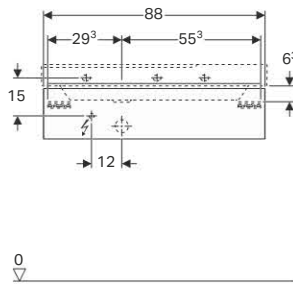

Geberit Xeno² cabinet for washbasin with shelf surface, with one drawer

Characteristics

- Wall-hung
- With one drawer
- Opened using push-to-open mechanism
- Drawer with antislip mat
- Drawer with LED lighting
- Moisture-resistant
- Delivered pre-assembled

Technical data

Protection class	II
Protection degree	IP21
Nominal voltage	220–240 V AC
Mains frequency	50–60 Hz
Operating voltage	12 V DC
Power consumption	3.75 W
Material	Chipboard
Energy efficiency class	A++
Light colour	3000 K

Scope of delivery

- Fastening material

Art. no.	Surface / colour	B [cm]	H [cm]	T [cm]	Siphon cutout
500.513.01.1	high-gloss coated / white	88	22	46.2	left
500.513.43.1	structured coated / scultura grey	88	22	46.2	left
500.514.01.1	high-gloss coated / white	88	22	46.2	right
500.514.43.1	structured coated / scultura grey	88	22	46.2	right

Can be combined with

- Geberit Xeno² washbasin with shelf surface → p. 31

Accessories

- Accessory overview: Bathroom furniture