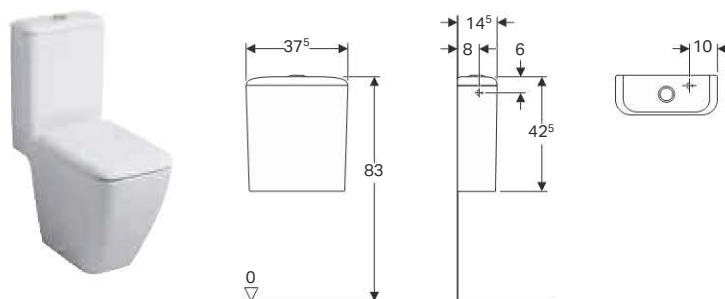

Geberit iCon Square exposed cistern, close-coupled, dual flush, lateral water supply connection

Characteristics

- Close-coupled
- Dual flush
- Water supply connection on the left/right

Technical data

Flush volume, factory setting	6 and 3 l
Flush volume small, adjustment range	3 / 4 l
Material	Vitreous china

Art. no.	Surface / colour	B [cm]	H [cm]	T [cm]
500.407.01.1	white	37.5	42.5	14.5

Can be combined with

- iCon Square floor-standing WC for close-coupled exposed cistern, washdown, Rimfree
- Geberit iCon Square floor-standing WC, for close-coupled exposed cistern, washdown, back-to-wall → p. 100