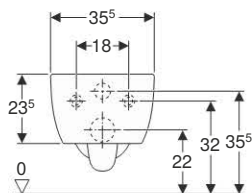

WCs

Wall-hung WCs

Geberit iCon wall-hung WC, washdown, Rimfree

Application purposes

- For concealed cisterns
- For pressure flushing valves

Characteristics

- Wall-hung
- Washdown WC
- Rimfree

- Class 1, full flush volume 6 l, in accordance with EN 997
- Hidden fastening

Technical data

Material	Vitreous china

Scope of delivery

- Fastening material

Art. no.	Surface / colour	B [cm]	H [cm]	T [cm]
500.410.01.1	white	35.5	33	53

To order additionally

- WC seat

Can be combined with

- Geberit iCon WC seat → p. 101
- Geberit iCon WC seat, slim design → p. 102

Accessories

- Fastening set for Geberit wall-hung WCs and wall-hung bidets → p. 22
- Geberit connection set for wall-hung WC, length 30 cm → p. 22

- May require: Geberit connection set for wall-hung WC, length 30 cm