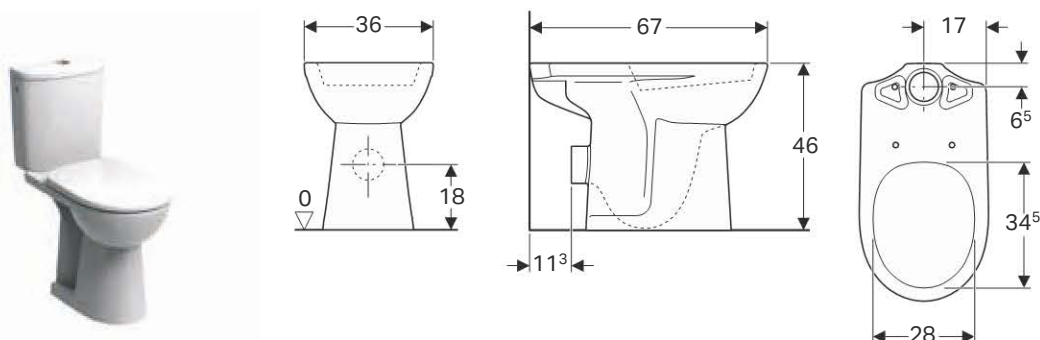

Floor-standing WCs, raised

Geberit Abalona floor-standing WC, washdown, raised, for close-coupled exposed cistern

Application purposes

- For close-coupled exposed cistern

Characteristics

- Floor-standing
- Washdown WC
- With flush rim

- Horizontal outlet
- Raised seat height of 46 cm

Technical data

Material	Vitreous china

Scope of delivery

- Fastening material

Art. no.	Surface / colour	B [cm]	H [cm]	T [cm]
500.284.01.1	white	36	46	67

To order additionally

- Cistern
- WC seat

Can be combined with

- Geberit Abalona Square exposed cistern, close-coupled, dual flush, bottom water supply connection → p. 186
- Geberit Abalona Square exposed cistern, close-coupled, dual flush, lateral water supply connection → p. 185
- Geberit Abalona exposed cistern, close-coupled, dual flush, bottom water supply connection → p. 186
- Geberit Abalona exposed cistern, close-coupled, dual flush, lateral water supply connection → p. 187
- Geberit Abalona WC seat → p. 174
- Geberit Abalona WC seat ring → p. 176
- Geberit Abalona WC seat, seat ring for children → p. 173