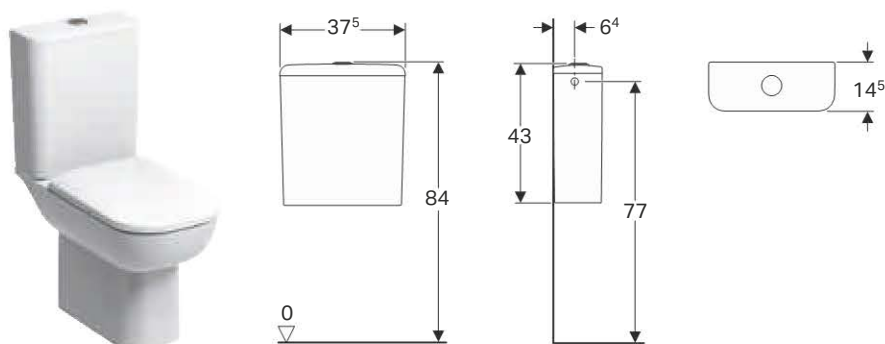

Exposed Cisterns

Exposed cisterns for WCs, made of ceramic

Geberit Smyle Square exposed cistern, close-coupled, dual flush, lateral water supply connection

Characteristics

- Close-coupled
- Dual flush
- Water supply connection on the left/right

Technical data

Flush volume, factory setting	6 and 3 l
Flush volume large, adjustment range	4 / 6 l
Flush volume small, adjustment range	2.6 / 4 l
Material	Vitreous china

Art. no.	Surface / colour	B [cm]	H [cm]	T [cm]
500.221.01.1	white	37.5	43	14.5

Can be combined with

- Smyle floor-standing WC for close-coupled exposed cistern, washdown, Rimfree

Accessories

- Smyle floor-standing WC for close-coupled exposed cistern, washdown, Rimfree