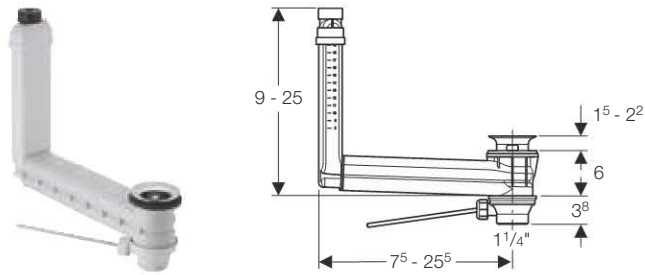

Accessories

Geberit washbasin connector Clou with lever actuation

Application purposes

- For washbasins without visible overflow

Characteristics

- Quality-monitored in accordance with EN 274-3
- Hygienic with optimum flow behaviour
- Waste outlet can be closed
- Actuation using rod
- Hidden overflow function
- Length and height can be adapted to washbasin

Technical data

Material	Plastic

Scope of delivery

- Waste outlet
- Actuator lever
- Plug
- Washbasin connector

Art. no.

152.018.00.1

Geberit waste outlet with free outlet

Application purposes

- For washbasins without overflow

Characteristics

- Valve cover made of plastic, chrome-plated
- With built-in screen

Technical data

Material	Brass chrome-plated

Scope of delivery

- Screen
- Seals

Art. no.

Surface / colour

L
[cm]

152.050.21.1	bright chrome-plated	5
152.080.21.1	bright chrome-plated	8

Fastening set for Geberit washbasins

Application purposes

- For fastening Geberit washbasins on solid walls

Scope of delivery

- Set of 2 pieces

Art. no.

500.121.00.1