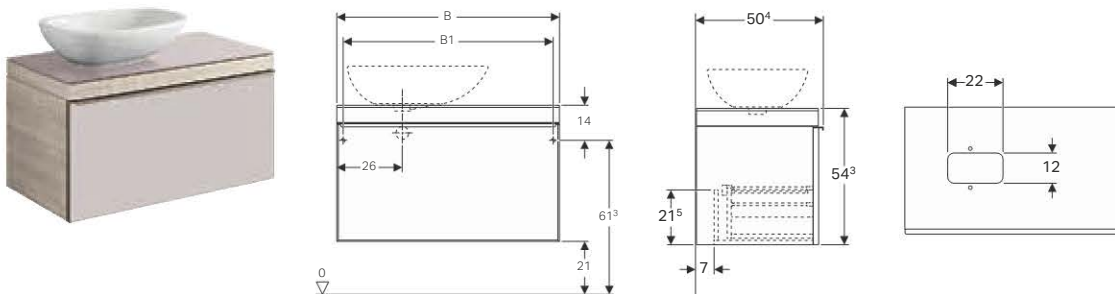

Geberit Citterio cabinet for lay-on washbasin, with one drawer

Characteristics

- Wall-hung
- With one drawer
- Opening via handle
- Drawer with self-closing
- Front made of glass
- Can be equipped with feet
- Cover plate made of glass

- Drawer frame made of metal
- Delivered pre-assembled

Technical data

Material	Chipboard

Scope of delivery

- Fastening material