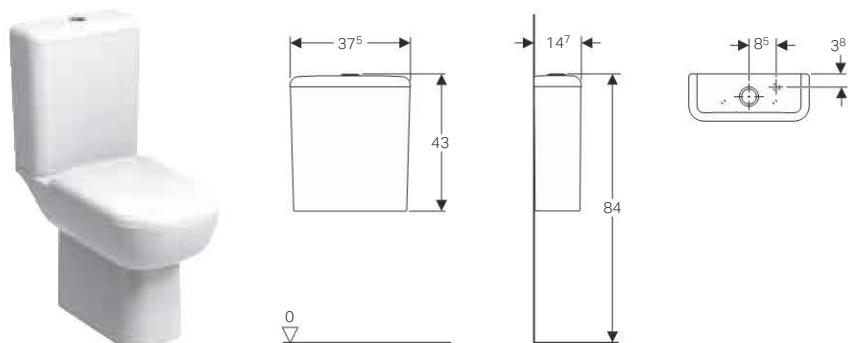

Geberit Smyle exposed cistern, dual flush, bottom water supply connection

Characteristics

- Close-coupled
- Dual flush
- Water supply connection on the bottom

Technical data

Flush volume, factory setting	4 and 2.6 l
Flush volume large, adjustment range	4 / 6 l
Flush volume small, adjustment range	2.6 / 4 l
Material	Vitreous china

Art. no.	Surface / colour	B [cm]	H [cm]	T [cm]
500.219.01.1	white	37.5	43	14.7

Can be combined with

- Geberit Smyle floor-standing WC for close-coupled exposed cistern, washdown, Rimfree → p. 128
- Smyle floor-standing WC for close-coupled exposed cistern, washdown, Rimfree