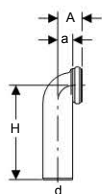

Accessories

Geberit connection bend 90°

Application purposes

- For floor-standing WCs with horizontal and open outlet
  ø 105 mm

Technical data

Material	PP

Scope of delivery

- Sleeve made of EPDM

Art. no.	Surface / colour	d, ø [mm]	A [cm]	a [cm]	H [cm]
152.610.11.1	white alpine	110	9	7	35