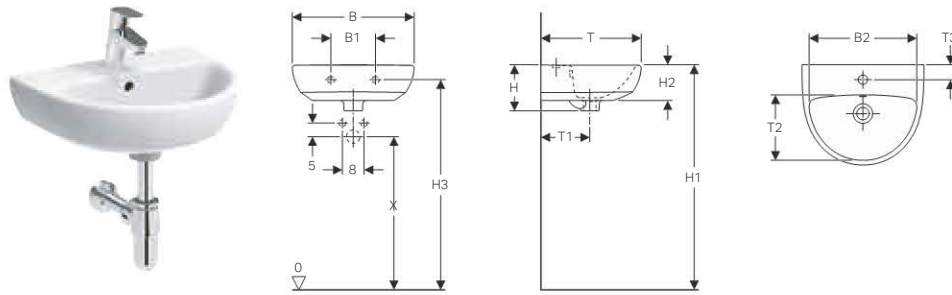

Geberit Abalona handrinse basin

Technical data

Material		Vitreous china												
Art. no.	Surface / colour	B [cm]	B1 [cm]	B2 [cm]	H [cm]	H1 [cm]	H2 [cm]	H3 [cm]	T [cm]	T1 [cm]	T2 [cm]	T3 [cm]	Tap hole	Overflow
500.324.01.1	white	45	16.5	39.5	17	83	13	77.5	37	18	24	5.5	centred	visible
500.294.01.1	white	50	23	42.7	18	84	14.2	78.4	41	19.5	26	-	without	visible
500.295.01.1	white	50	23	42.7	18	84	14.2	78.4	41	19.5	26	6.5	centred	visible

Can be combined with

- Geberit Smyle half pedestal for handrinse basins → p. 118
- Geberit Abalona half pedestal → p. 153
- Geberit Abalona full pedestal → p. 118

Accessories

- Geberit waste outlet with external push-button waste plug → p. 11
- Geberit waste outlet with internal push-button waste plug → p. 24
- Geberit bottle trap with dip tube, for washbasin, horizontal outlet → p. 12
- Fastening set for Geberit handrinse basins → p. 13

- Geberit Smyle half pedestal only for washbasins 45 cm
- Geberit Abalona half pedestal only for handrinse basins 50 cm
- Geberit drain valve with waste plug and chain only for handrinse basins with two tap holes