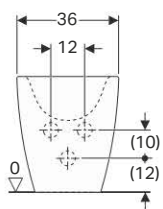

Floor-standing bidets

Geberit Citterio floor-standing bidet, back-to-wall

Application purposes

- For single-hole taps

Characteristics

- Floor-standing
- Back-to-wall
- Hidden water supply connection
- Hidden fastening

Technical data

Material	Vitreous china

Scope of delivery

- Fastening material

Art. no.	Surface / colour	B [cm]	H [cm]	T [cm]	Overflow
500.538.01.1	KeraTect / white	36	41	56	visible