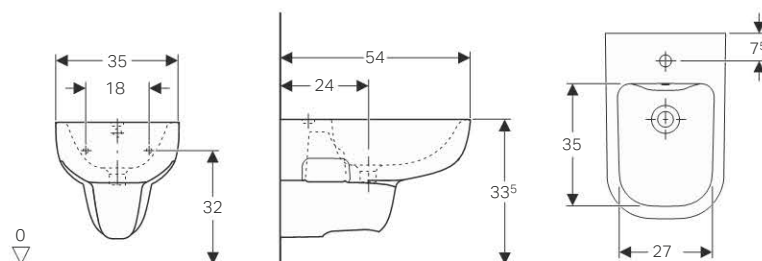

Bidets

Wall-hung bidets

Geberit Smyle wall-hung bidet

Application purposes

- For single-hole taps with flexible hoses

Characteristics

- Wall-hung
- Hidden water supply connection

Technical data

Material	Vitreous china

Art. no.	Surface / colour	B [cm]	H [cm]	T [cm]	Overflow
500.216.01.1	white	35	33.5	54	visible

Accessories

- Fastening set for Geberit wall-hung WCs and wall-hung bidets → p. 22