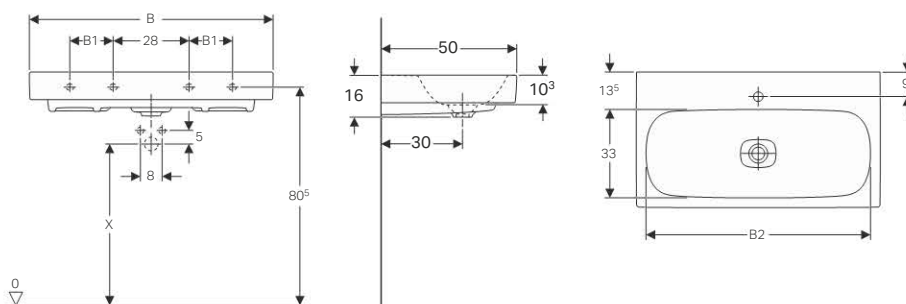

Washbasins

Geberit Citterio washbasin

Characteristics

- Can be installed with a washbasin cabinet
- Suitable for Geberit washbasin connector Clou

Technical data

Material	Fine fireclay

Scope of delivery

- Drain cover

Art. no.	Surface / colour	B [cm]	B1 [cm]	B2 [cm]	Cabinet width [cm]	H [cm]	T [cm]	Tap hole	Overflow
500.544.01.1	KeraTect / white	60	-	53	58.4	16	50	centred	without
500.547.01.1	KeraTect / white	90	16	83	88.4	16	50	centred	without
500.553.01.1	KeraTect / white	120	28	113	118.4	16	50	left and right	without

Can be combined with

- Geberit Citterio cabinet for washbasin, with one drawer → p. 15

Accessories

- Geberit bottle trap with dip tube, for washbasin, horizontal outlet → p. 12
- Geberit washbasin connector Clou with lever actuation → p. 11
- Geberit waste outlet with free outlet → p. 11
- Geberit bottle trap with dip tube for washbasin, space-saving model, horizontal outlet → p. 12
- Fastening set for Geberit washbasins → p. 12

- Washbasin 60 cm is fastened with 2 hanger bolts
- Washbasins 90 and 120 cm are fastened with 4 hanger bolts
- Geberit washbasin connector Clou with lever actuation only for washbasins with one tap hole