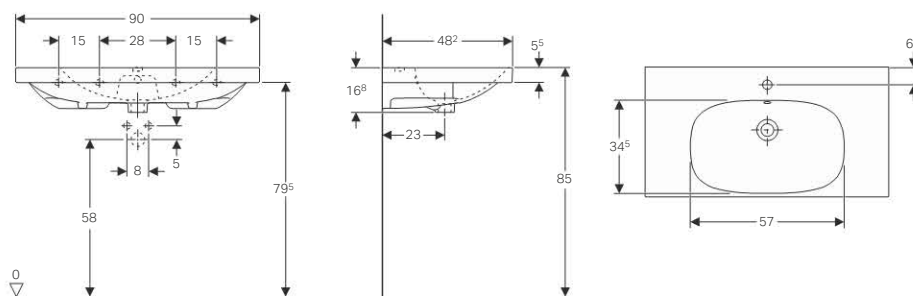

New

Geberit Acanto washbasin with shelf surface, easy fastening

Characteristics

- Can be installed with a washbasin cabinet
- Easy fastening with Geberit washbasin wall fixing type EFF1

Technical data

Material	Fine fireclay

Scope of delivery

- Wall fixing type EFF1

Art. no.	Surface / colour	B	Cabinet width	H	T	Tap hole	Overflow
		[cm]	[cm]	[cm]	[cm]		
500.623.01.1	white	90	89	16.8	48.2	centred	visible
500.624.01.1	white	90	89	16.8	48.2	without	visible

Can be combined with

- Geberit Acanto cabinet for washbasin, with one drawer and one internal drawer → p. 59

Accessories

- Geberit bottle trap with dip tube, for washbasin, horizontal outlet → p. 12
- Geberit waste outlet with external push-button waste plug → p. 11
- Geberit bottle trap with dip tube for washbasin, space-saving model, horizontal outlet → p. 12
- Fastening set for Geberit washbasins → p. 12

New