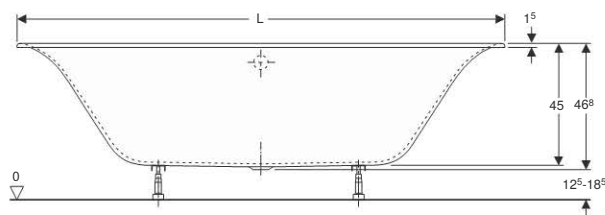

Art. no.	Surface / colour	B [cm]	B1 [cm]	B2 [cm]	b [cm]	H [cm]	L [cm]	L1 [cm]	L2 [cm]	Total water capacity [l]	Usable water capacity [l]
554.001.01.1	white	70	61	47.3	35	45	160	147.5	104.8	195	120
554.002.01.1	white	70	61	47.3	35	45	170	157.5	104.8	213	138
554.014.01.1	white	75	66	52.3	37.5	45	170	157.5	114.8	233	158
554.015.01.1	white	80	71.5	57.2	37.5	45	180	167.5	125	272	197

New

Geberit Acanto rectangular bathtub, duo, with feet

Application purposes

- For private bathrooms and hotels
- For installation with bathtub feet or supports

Characteristics

- Built-in bathtub
- Rectangular
- Suitable for two persons

- Slim rim
- Centred outlet

Technical data

Material	Acrylic

Scope of delivery

- Set of feet
- Mounting material

Art. no.	Surface / colour	B [cm]	B1 [cm]	B2 [cm]	H [cm]	L [cm]	L1 [cm]	L2 [cm]	Total water capacity [l]	Usable water capacity [l]
554.003.01.1	white	75	58.7	44.4	45	170	163	91.8	179	104
554.004.01.1	white	80	64	49.4	45	180	173	101.8	212	137
554.005.01.1	white	90	75	59.4	45	190	183	111.8	271	196