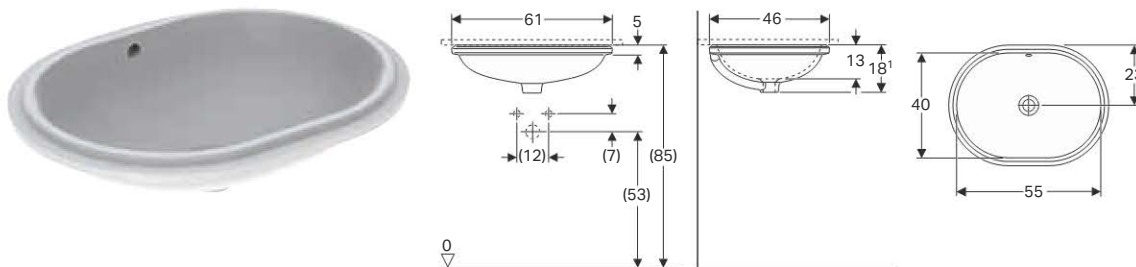

Geberit under-countertop washbasin VariForm, elliptic

Application purposes

- For mounting in a worktop

Scope of delivery

- Fastening material

Art. no.	Surface / colour	B [cm]	B1 [cm]	H [cm]	T [cm]	T1 [cm]	Overflow
500.756.01.1	white	61	55	18.1	46	40	visible
500.757.01.1	Bottom side: glazed / white	61	55	18.1	46	40	visible
500.758.01.1	white	61	55	18.1	46	40	without
500.759.01.1	Bottom side: glazed / white	61	55	18.1	46	40	without

N: New, available: 500.756.01.1 as of July 2018; 500.757.01.1 as of September 2018; 500.758.01.1 as of September 2018; 500.759.01.1 as of September 2018;