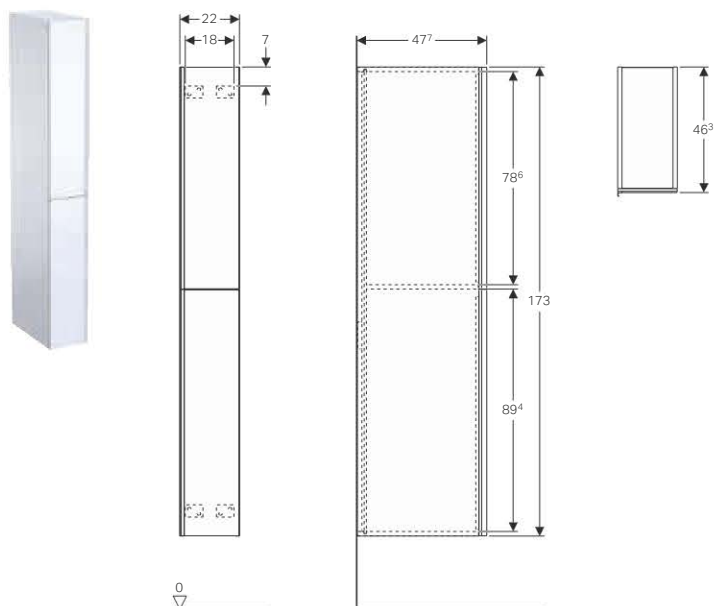

New

Geberit Acanto tall cabinet with two cargos

Characteristics

- Wall-hung
- With two cargos
- Opening via handle
- Drawer with self-closing
- Front made of chipboard with glass cover
- Delivered pre-assembled

Technical data

Material	Chipboard

Scope of delivery

- Fastening material

Art. no.	Surface / colour	B [cm]	H [cm]	T [cm]
500.638.01.1	Body: high-gloss coated / white Drawers: shiny glass / white	22	173	47.6
500.638.16.7	matt coated / black	22	173	47.6
500.638.JK.1	Body: matt coated / lava Drawers: shiny glass / lava	22	173	47.6
500.638.JL.1	Body: matt coated / sand grey Drawers: shiny glass / sand grey	22	173	47.6

Accessories

- Geberit Acanto set of feet → p. 69