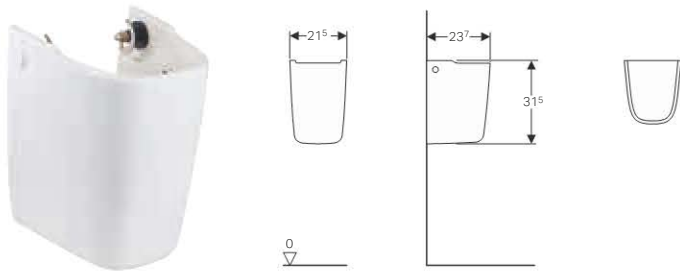

Pedestals

Geberit Smyle half pedestal for handrinse basins

Application purposes

- For handrinse basins

Characteristics

- Easy fastening with Geberit fastening set Kerafix, for half pedestals

Technical data

Material	Vitreous china

Scope of delivery

- Fastening material

Art. no.	Surface / colour
500.575.01.1	white

Can be combined with

- Smyle Square handrinse basin
- Geberit Abalona handrinse basin → p. 146