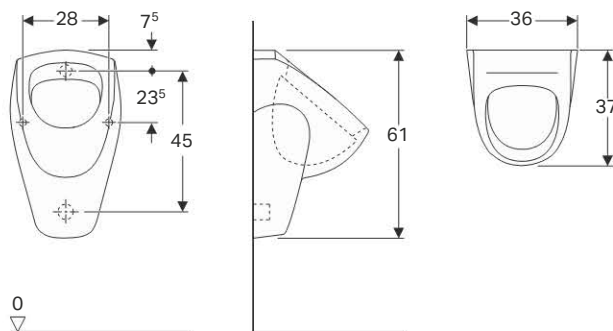

Urinals

For concealed controls

Geberit Abalona urinal, inlet from the rear, outlet to the rear

Application purposes

- For operating with automatic, water-saving flush
- For connecting to concealed urinal flush controls

Characteristics

- Wall-hung
- With flush rim

- Hidden trap

- Hidden fastening

- Easy to fasten thanks to Geberit fastening set Kerafix, for urinal

Technical data

Material	Vitreous china