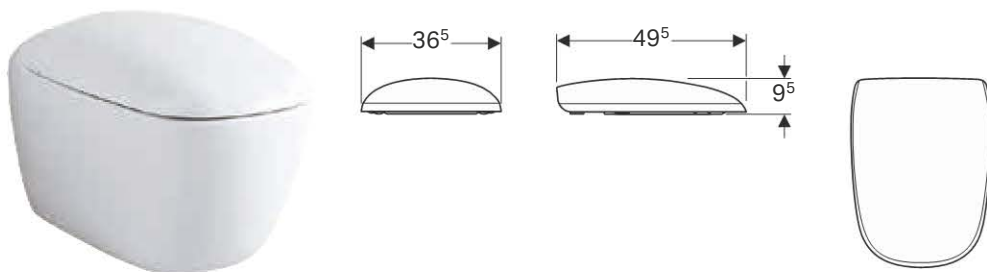

WC seats

Geberit Citterio WC seat

Characteristics

- Overlapping WC lid

Technical data

Material	Duroplast

Art. no.	Surface / colour	Soft-closing mechanism	Fastening	Hinge material
500.540.01.1	white	yes	from above	Brass chrome-plated

Can be combined with

- Geberit Citterio wall-hung WC, washdown, Rimfree → p. 20
- Geberit Citterio floor-standing WC, washdown, back-to-wall → p. 21