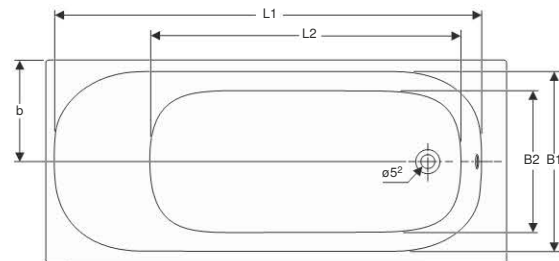

Geberit Acanto rectangular bathtub with set of feet

Application purposes

- For private bathrooms and hotels
- For installation with bathtub feet or supports

Characteristics

- Built-in bathtub
- Rectangular
- Slim rim
- Outlet at the feet end

Technical data

Material	Acrylic

Scope of delivery

- Set of feet
- Mounting material