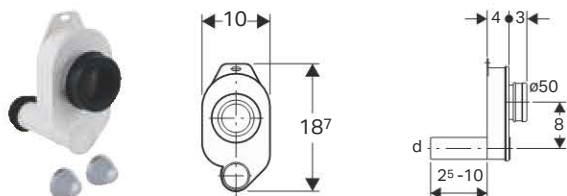

Geberit urinal trap d40, horizontal outlet

Application purposes

- For urinals with outlet to the rear
- For connecting to urinals

Technical data

Material	Plastic

Art. no.

Surface / colour

261.483.11.1

white alpine