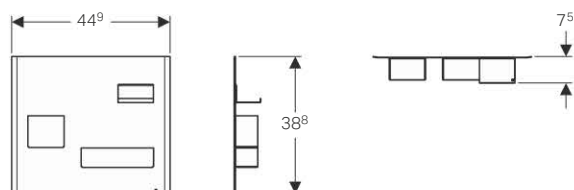

Geberit Acanto magnetic board with storage boxes

Characteristics

- Storage boxes of different sizes
- Storage boxes fixed with magnetic fixing

Technical data

Material	Steel

Scope of delivery

- Storage boxes

Art. no.	Surface / colour
500.649.01.1	Magnet board: matt powder-coated / white Storage magnets: matt powder-coated / lava
500.649.16.7	Magnet board: matt powder-coated / black Storage magnets: matt powder-coated / lava
500.649.JK.1	Magnet board: matt powder-coated / lava Storage magnets: matt powder-coated / lava
500.649.JL.1	Magnet board: matt powder-coated / sand grey Storage magnets: matt powder-coated / lava