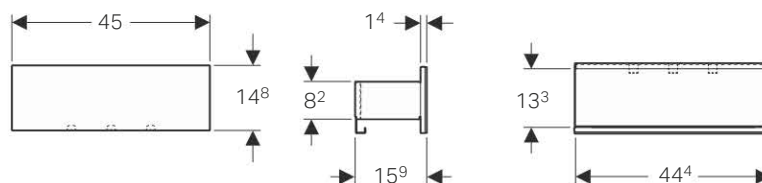

Other furniture

New

Geberit Acanto floating shelf

Characteristics

- Wall-hung
- With three towel hooks
- Front made of chipboard with glass cover
- Delivered pre-assembled

Technical data

Material	Steel

Scope of delivery

- Fastening material

Art. no.	Surface / colour	B [cm]	H [cm]	T [cm]
500.617.01.1	Body: matt powder-coated / white Front: shiny glass / white	45	14.8	15.9
500.617.16.7	Body: matt powder-coated / black Front: shiny glass / black	45	14.8	15.9
500.617.JK.1	Body: matt powder-coated / lava Front: shiny glass / lava	45	14.8	15.9
500.617.JL.1	Body: matt powder-coated / sand grey Front: shiny glass / sand grey	45	14.8	15.9

Accessories

New