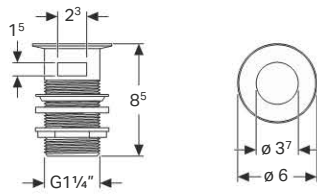

Accessories

Geberit waste outlet with internal push-button waste plug

Application purposes

- For washbasins with overflow

Characteristics

- Push button waste plug, $\varnothing$ 1 1/4"

Art. no.	d, $\varnothing$ [mm]
500.087.00.1	60

Technical data

Material	Brass chrome-plated

Geberit waste outlet with external push-button waste plug

Application purposes

- For washbasins with overflow

Characteristics

- Push button waste plug, $\varnothing$ 1 1/4"

Art. no.	d, $\varnothing$ [mm]
500.055.00.1	60

Technical data

Material	Brass chrome-plated