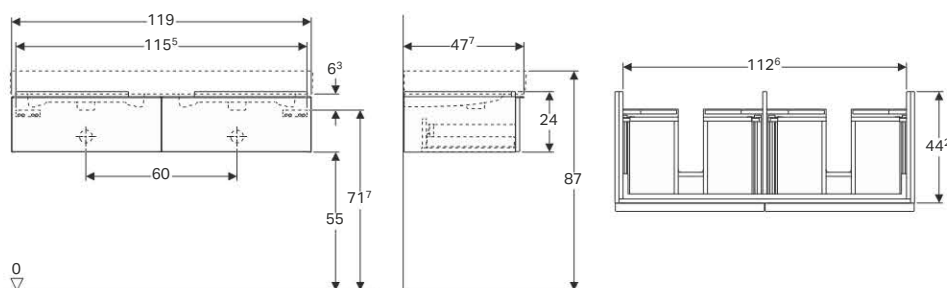

Art. no.	Surface / colour	B [cm]	B1 [cm]	B2 [cm]	Washbasin width [cm]	H [cm]	T [cm]	Siphon cutout
500.429.01.1	high-gloss coated / white	59.5	56	53.1	60	62	47.7	centred
500.429.JH.1	foil-covered / oak nature	59.5	56	53.1	60	62	47.7	centred
500.429.JK.1	matt coated / lava	59.5	56	53.1	60	62	47.7	centred
500.436.01.1	high-gloss coated / white	74	70.5	67.6	75	62	47.7	centred
500.436.JH.1	foil-covered / oak nature	74	70.5	67.6	75	62	47.7	centred
500.436.JK.1	matt coated / lava	74	70.5	67.6	75	62	47.7	centred
500.441.01.1	high-gloss coated / white	89	85.5	82.6	90	62	47.7	centred
500.441.JH.1	foil-covered / oak nature	89	85.5	82.6	90	62	47.7	centred
500.441.JK.1	matt coated / lava	89	85.5	82.6	90	62	47.7	centred

Can be combined with

- Geberit iCon washbasin → p. 81
- Geberit iCon washbasin with shelf surface and decorative dish → p. 80

Geberit iCon cabinet for double washbasin, with two drawers

Characteristics

- Wall-hung
- With two drawers
- Opening via handle
- Drawer with self-closing
- Moisture-resistant
- Delivered pre-assembled

Technical data

Material	Chipboard

Scope of delivery

- Fastening material

Art. no.	Surface / colour	B [cm]	H [cm]	T [cm]
500.443.01.1	high-gloss coated / white	119	24	47.7
500.443.JH.1	foil-covered / oak nature	119	24	47.7
500.443.JK.1	matt coated / lava	119	24	47.7

Can be combined with

- Geberit iCon double washbasin → p. 82