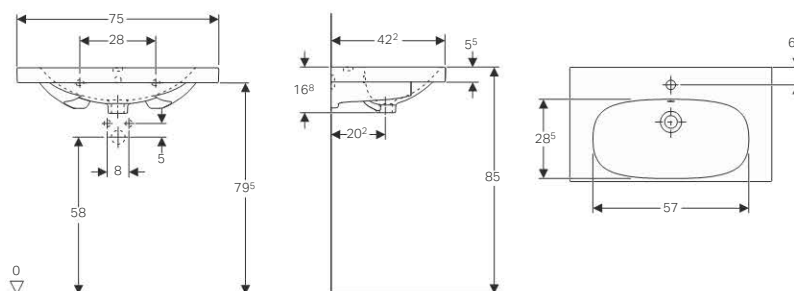

Geberit Acanto washbasin, small projection, shelf surface

Characteristics

- Can be installed with a washbasin cabinet
- Small projection

Technical data

Material	Fine fireclay

Art. no.	Surface / colour	B	Cabinet width	H	T	Tap hole	Overflow
		[cm]	[cm]	[cm]	[cm]		
500.632.01.1	white	75	74	16.8	42.2	centred	visible

Can be combined with

- Geberit Acanto cabinet for washbasin, with one drawer and internal drawer, small projection → p. 60

Accessories

- Geberit bottle trap with dip tube, for washbasin, horizontal outlet → p. 12
- Geberit waste outlet with external push-button waste plug → p. 11
- Geberit bottle trap with dip tube for washbasin, space-saving model, horizontal outlet → p. 12
- Fastening set for Geberit washbasins → p. 12