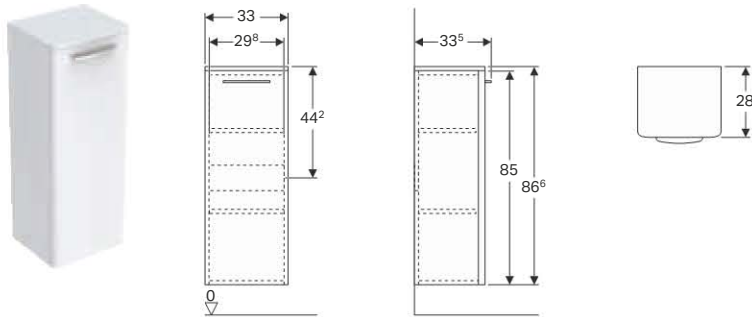

New

Geberit Abalona medium cabinet with one door

Characteristics

- Wall-hung
- With one door
- Opening via handle
- Door with soft closing
- With two movable shelves
- Left or right hinge side
- Moisture-resistant
- Delivered pre-assembled

Art. no. Surface / colour

500.182.01.1 white

Available as of April 2018

Technical data

Material	Chipboard

Scope of delivery

- Fastening material
- Handle

Art. no.	Surface / colour	B [cm]	H [cm]	T [cm]
500.182.01.1	white	33	86.6	28

Accessories

- Geberit Abalona set of feet → p. 160
- Geberit Abalona towel hook → p. 160

Mirror cabinets

New