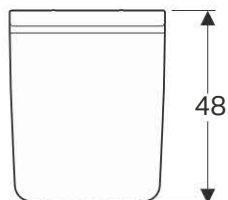

WC seats

Geberit Xeno² WC seat

Characteristics

- Overlapping WC lid

Technical data

Material	Duroplast

Art. no.	Surface / colour	Soft-closing mechanism	Fastening	Hinge material
500.537.01.1	white	yes	from above	Brass chrome-plated