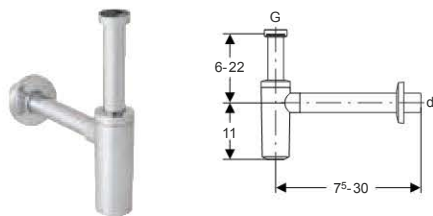

Geberit bottle trap with dip tube, for washbasin, horizontal outlet

Application purposes

- For washbasins

Characteristics

- Quality-monitored in accordance with EN 274-3
- Corrosion-resistant

Art. no.   Surface / colour

151.034.21.1   bright chrome-plated

151.035.21.1   bright chrome-plated

Technical data

Material	Plastic

Scope of delivery

- Wall collar

d, Ø [mm]	G ["]

32	1 1/4

40	1 1/4