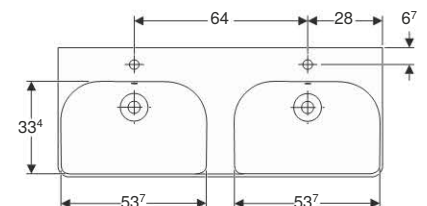

Double washbasins

Geberit Smyle Square double washbasin

Characteristics

- Can be installed with a washbasin cabinet

Technical data

Material	Vitreous china

Art. no.	Surface / colour	B [cm]	H [cm]	T [cm]	Tap hole	Overflow
500.223.01.1	white	120	16.5	48	left and right	visible
500.224.01.1	white	120	16.5	48	without	visible