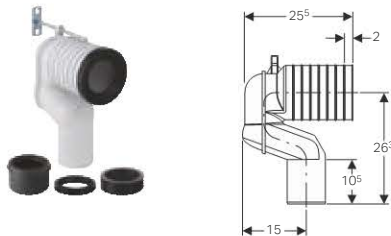

Geberit P-bend set for floor-standing WC

Application purposes

- For connecting floor-standing WCs to floor drains

Scope of delivery

- Connection bend made of PP, ø 90 mm
- Adapter socket made of PE-HD, ø 90 / 110 mm

- Sleeve made of EPDM, ø 122 mm
- Sleeve made of EPDM, ø 105 mm
- Sleeve made of EPDM, ø 90 / 110 mm
- Sleeve made of EPDM, ø 90 / 100 mm
- Fastening material

Art. no.	131.081.11.1