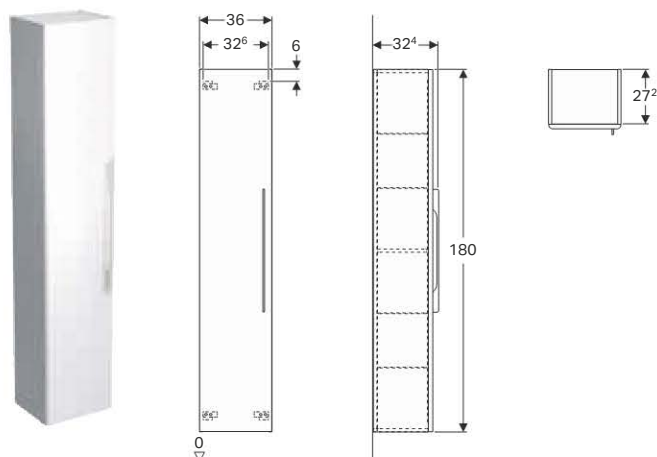

Side cabinets

Geberit Smyle tall cabinet with one door and internal mirror

Characteristics

- Wall-hung
- With one door
- Opening via handle
- With two fixed shelves
- With four movable shelves
- Left or right hinge side
- Moisture-resistant

- Mirror on inside of door
- Delivered pre-assembled

Technical data

Material	Chipboard

Scope of delivery

- 4 movable shelves
- Fastening material