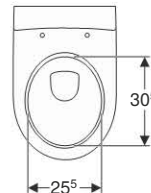

WCs

Wall-hung WCs

Geberit iCon wall-hung WC, washdown, Rimfree

Application purposes

- For concealed cisterns
- For pressure flushing valves

Characteristics

- Wall-hung
- Washdown WC
- Rimfree

- Class 1, full flush volume 6 l, in accordance with EN 997
- Hidden fastening

Technical data

Material	Vitreous china

Scope of delivery

- Fastening material

Art. no.	Surface / colour	B [cm]	H [cm]	T [cm]
500.410.01.1	white	35.5	33	53

To order additionally

- WC seat

Can be combined with

- Geberit iCon WC seat → p. 101
- Geberit iCon WC seat, slim design → p. 102

Accessories

- Fastening set for Geberit wall-hung WCs and wall-hung bidets → p. 22
- Geberit connection set for wall-hung WC, length 30 cm → p. 22

- May require: Geberit connection set for wall-hung WC, length 30 cm