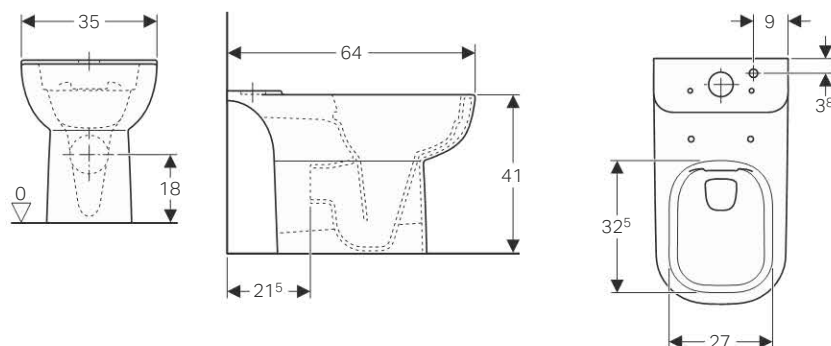

Floor-standing WCs

Geberit Smyle floor-standing WC for close-coupled exposed cistern, washdown, Rimfree

Characteristics

- Floor-standing
- Washdown WC
- Rimfree
- Multidirectional outlet
- Hidden fastening

Art. no. Surface / colour

500.212.01.1 white

Technical data

Material	Vitreous china

Scope of delivery

- Fastening material

B	H	T
[cm]	[cm]	[cm]
35	41	64

To order additionally

- Cistern
- WC seat

Can be combined with

- Geberit Smyle exposed cistern, close-coupled, dual flush, lateral water supply connection → p. 138
- Geberit Smyle WC seat → p. 129
- Geberit Smyle Square WC seat → p. 129
- Geberit Smyle exposed cistern, dual flush, bottom water supply connection → p. 138