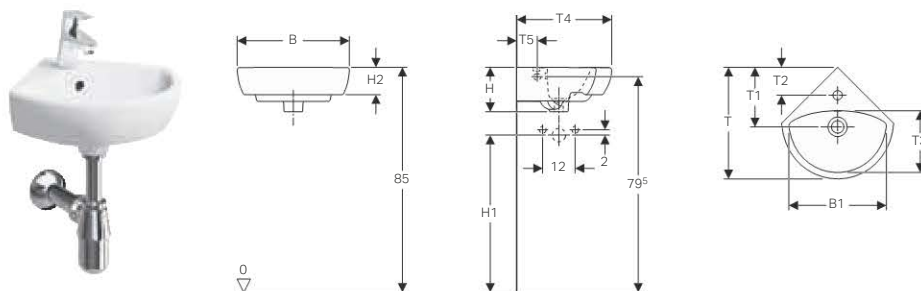

Corner handrinse basins

Geberit Abalona corner handrinse basin

Application purposes

- For corner installation

Technical data

Material		Vitreous china												
Art. no.	Surface / colour	B [cm]	B1 [cm]	H [cm]	H1 [cm]	H2 [cm]	T [cm]	T1 [cm]	T2 [cm]	T3 [cm]	T4 [cm]	T5 [cm]	Tap hole	Overflow
500.326.01.1	white	41.4	36	16.4	58	10	41.2	22	10.3	22.5	35	9.1	centred	visible
500.327.01.1	white	59	53	17.8	55	13	56	28.3	16.5	31.5	50	14.5	centred	visible