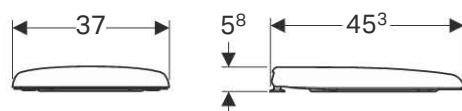

Geberit Smyle WC seat

Application purposes

- For Geberit Smyle wall-hung WC, horizontal outlet, opening for wall mounting, Rimfree

Characteristics

- Overlapping WC lid

Technical data

Material	Duroplast

Art. no.	Surface / colour	Soft-closing mechanism	Fastening	Hinge material
500.231.01.1	white	no	from above	Stainless steel
500.232.01.1	white	yes	from above	Brass chrome-plated