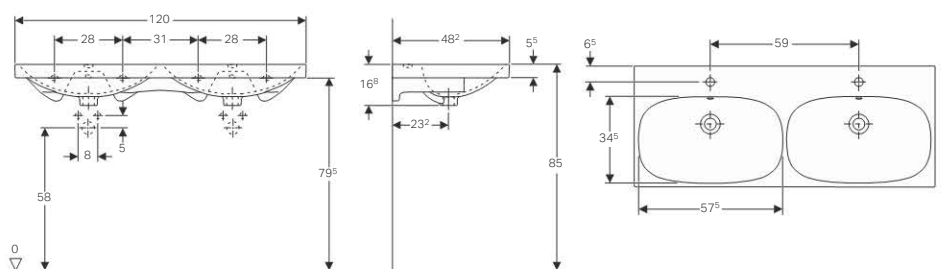

Geberit Acanto double washbasin for cabinet

Characteristics

- Can be installed with a washbasin cabinet
- Easy fastening with Geberit washbasin wall fixing type EFF1

Technical data

Material	Fine fireclay

Scope of delivery

- Wall fixing type EFF1

Art. no.	Surface / colour	B [cm]	H [cm]	T [cm]	Tap hole	Overflow
500.627.01.1	white	120	16.8	48.2	centred	visible
500.628.01.1	white	120	16.8	48.2	without	visible