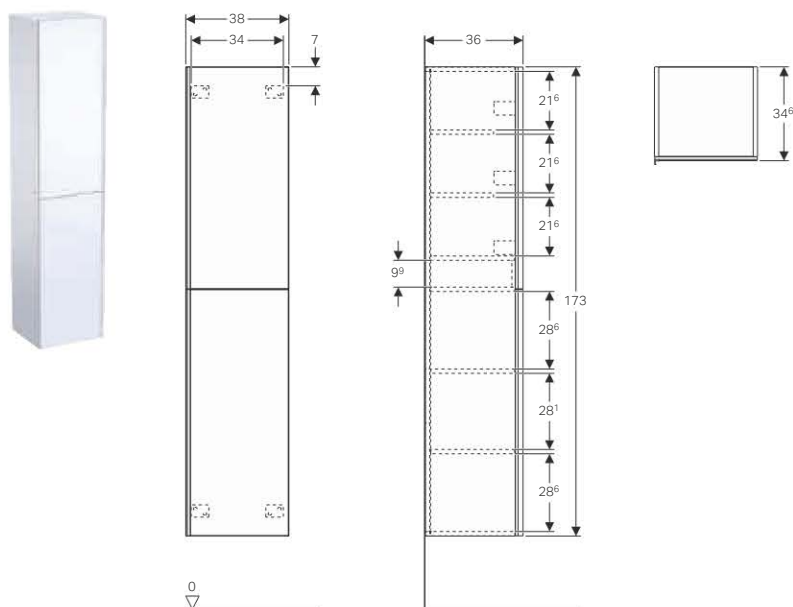

Side cabinets

New

Geberit Acanto tall cabinet with two doors

Characteristics

- Wall-hung
- With two doors
- Opening via handle
- With one lockable internal drawer
- Door with soft closing
- With four movable shelves
- Storage boxes on inside of doors

- Front made of chipboard with glass cover
- Delivered pre-assembled

Technical data

Material	Chipboard

Scope of delivery

- Fastening material

Art. no.	Surface / colour	B [cm]	H [cm]	T [cm]
500.619.01.1	Body: high-gloss coated / white Doors: shiny glass / white	38	173	36
500.619.16.7	Body: matt coated / black Drawers: shiny glass / black	38	173	36
500.619.JK.1	Body: matt coated / lava Doors: shiny glass / lava	38	173	36
500.619.JL.1	Body: matt coated / sand grey Doors: shiny glass / sand grey	38	173	36

Accessories

- Geberit Acanto set of feet → p. 69