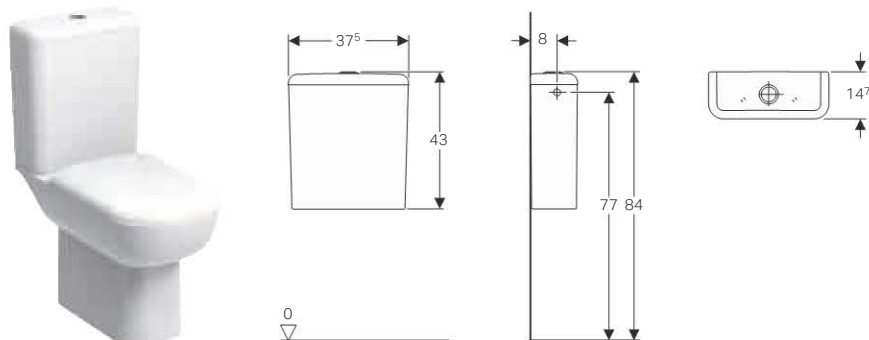

Geberit Smyle exposed cistern, close-coupled, dual flush, lateral water supply connection

Characteristics

- Close-coupled
- Dual flush
- Water supply connection on the left/right

Technical data

Flush volume, factory setting	6 and 3 l
Flush volume large, adjustment range	4 / 6 l
Flush volume small, adjustment range	2.6 / 4 l
Material	Vitreous china

Art. no.	Surface / colour	B [cm]	H [cm]	T [cm]
500.220.01.1	white	37.5	43	14.7

Can be combined with

- Geberit Smyle floor-standing WC for close-coupled exposed cistern, washdown, Rimfree → p. 128