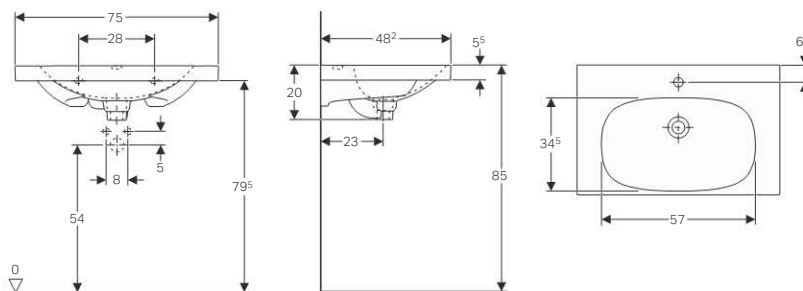

New

Geberit Acanto washbasin with hidden overflow, shelf surface and drain cover

Characteristics

- Can be installed with a washbasin cabinet
- Ceramic overflow system

Technical data

Material	Fine fireclay

Scope of delivery

- Drain cover

Art. no.	Surface / colour	B	Cabinet width	H	T	Tap hole	Overflow
		[cm]	[cm]	[cm]	[cm]		
500.630.01.1	white	75	74	20	48.2	centred	hidden

Can be combined with

- Geberit Acanto cabinet for washbasin, with one drawer and one internal drawer → p. 59

Accessories

- Geberit bottle trap with dip tube, for washbasin, horizontal outlet → p. 12
- Geberit waste outlet with internal push-button waste plug → p. 24
- Geberit bottle trap with dip tube for washbasin, space-saving model, horizontal outlet → p. 12
- Fastening set for Geberit washbasins → p. 12

New