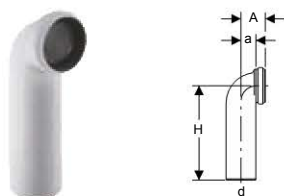

Accessories

Geberit connection bend 90°

Application purposes

- For floor-standing WCs with horizontal and open outlet
  ø 105 mm

Technical data

Material	PP

Scope of delivery

- Sleeve made of EPDM

Art. no.	Surface / colour	d, ø [mm]	A [cm]	a [cm]	H [cm]
152.610.11.1	white alpine	110	9	7	35