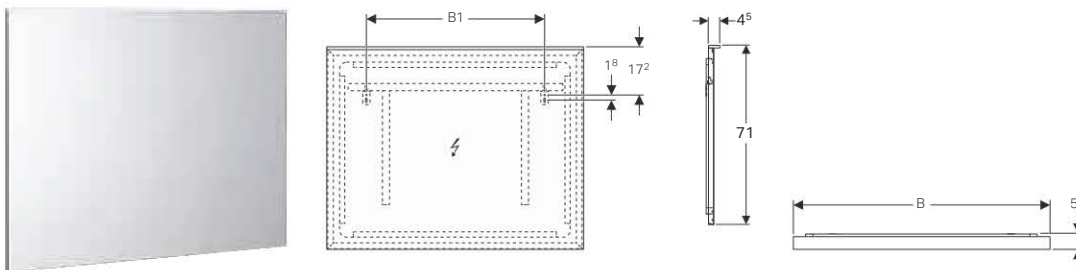

Geberit Xeno² illuminated mirror

Characteristics

- LED lighting
- Indirect lighting
- Heated rear to prevent mirror steaming up
- Touch-sensor switch
- Dimmable

Technical data

Protection class	I
Protection degree	IP44
Nominal voltage	230 V AC
Mains frequency	50 Hz
Operating voltage	24 V DC
Material	Glass
Energy efficiency class	A++
Light colour	4200 K

Art. no.	B [cm]	B1 [cm]	H [cm]	T [cm]	Power consumption [W]	Luminous flux [lm]	Luminous flux, indirect [lm]
500.519.00.1	120	71.5	71	5.5	56	3213	2209
500.521.00.1	60	32.5	71	5.5	38	1572	1430
500.522.00.1	90	62.5	71	5.5	47	2392	1819