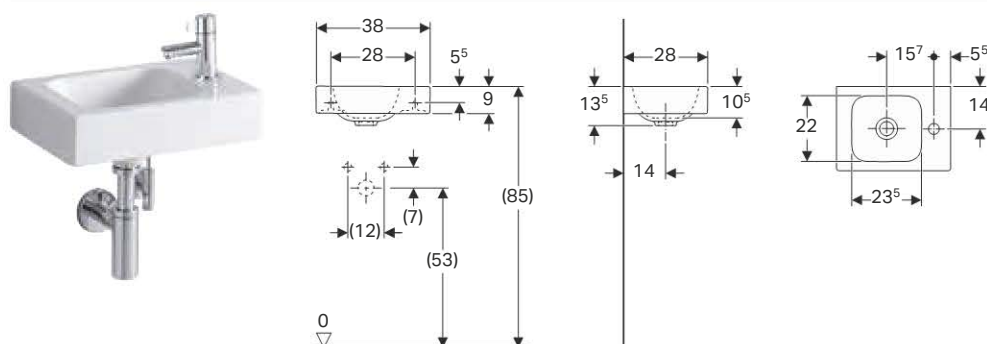

Geberit iCon handrinse basin

Characteristics

- Can be installed with a washbasin cabinet
- Asymmetrical

Technical data

Material	Fine fireclay

Art. no.	Surface / colour	B [cm]	H [cm]	T [cm]	Tap hole	Overflow
500.460.01.1	white	38	13.5	28	right	without
500.461.01.1	white	38	13.5	28	left	without

Can be combined with

- Geberit iCon cabinet for handrinse basin, with one door → p. 90

Accessories

- Geberit bottle trap with dip tube, for washbasin, horizontal outlet → p. 12
- Geberit waste outlet with free outlet → p. 11
- Geberit bottle trap with dip tube for washbasin, space-saving model, horizontal outlet → p. 12
- Fastening set for Geberit handrinse basins → p. 13