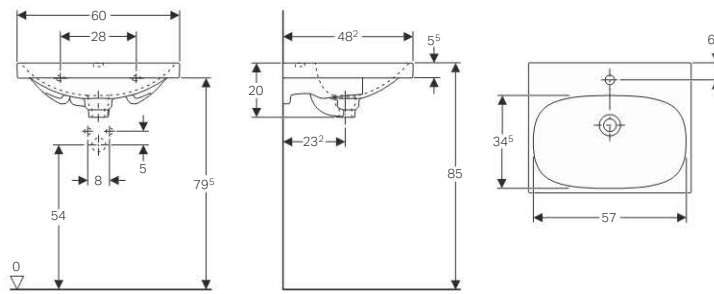

New

Geberit Acanto washbasin with hidden overflow and drain cover

Characteristics

- Can be installed with a washbasin cabinet
- Ceramic overflow system

Technical data

Material	Fine fireclay

Scope of delivery

- Drain cover

Art. no.	Surface / colour	B Cabinet width [cm]	Cabinet width [cm]	H [cm]	T [cm]	Tap hole	Overflow
500.629.01.1	white	60	59.5	20	48.2	centred	hidden

Can be combined with

- Geberit Acanto cabinet for washbasin, with one drawer and one internal drawer → p. 59

Accessories

- Geberit bottle trap with dip tube, for washbasin, horizontal outlet → p. 12
- Geberit waste outlet with internal push-button waste plug → p. 24
- Geberit bottle trap with dip tube for washbasin, space-saving model, horizontal outlet → p. 12
- Fastening set for Geberit washbasins → p. 12

New