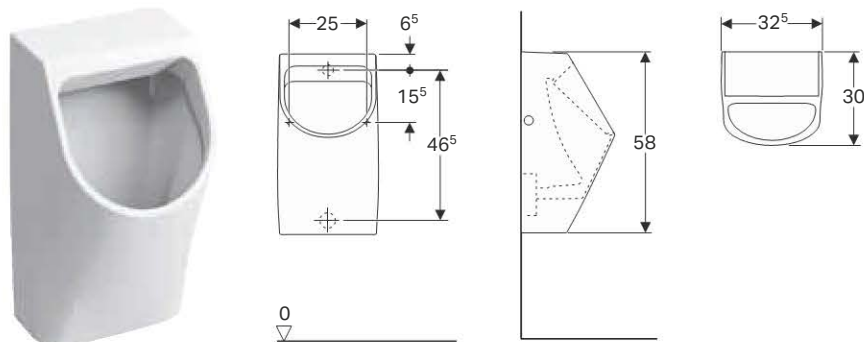

Urinals

For concealed controls

Geberit Smyle urinal for concealed flush control, outlet to the rear

Application purposes

- For operating with automatic, water-saving flush
- For connecting to concealed urinal flush controls

Characteristics

- Wall-hung
- With flush rim
- Hidden trap

- Hidden fastening
- Easy to fasten thanks to Geberit fastening set Kerafix, for urinal

Technical data

Material	Vitreous china

Scope of delivery

- Fastening material

Art. no.	Surface / colour	B [cm]	H [cm]	T [cm]	Inlet	Outlet
500.254.01.1	white	32.5	58	30	rear	to the rear

Accessories

- Geberit urinal trap d40, horizontal outlet → p. 108
- Geberit urinal flush control with electronic flush actuation → p. 136
- Geberit flush pipe for urinals, with concealed urinal flush control → p. 107
- Geberit concealed cistern for urinal → p. 108
- Geberit Abalona urinal division → p. 182
- Geberit flush bend extension with sleeve → p. 107
- Geberit urinal trap, horizontal outlet → p. 108