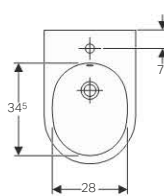

Geberit Acanto wall-hung bidet

Characteristics

- Wall-hung
- Hidden water supply connection
- Hidden fastening

Technical data

Material	Vitreous china

Art. no.	Surface / colour	B [cm]	H [cm]	T [cm]	Overflow
500.601.01.1	white	35	29	51	visible

Accessories

- Fastening set for Geberit wall-hung WCs and wall-hung bidets → p. 22