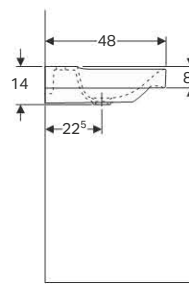

Washbasins

Geberit Xeno² washbasin

Characteristics

- Can be installed with a washbasin cabinet

Technical data

Material	Fine fireclay

Art. no.	Surface / colour	B [cm]	B1 [cm]	B2 [cm]	Cabinet width [cm]	H [cm]	T [cm]	Tap hole	Overflow
500.530.01.1	KeraTect / white	60	-	57.2	58	14	48	centred	without
500.531.01.1	KeraTect / white	90	12	87.2	88	14	48	centred	without
500.532.01.1	KeraTect / white	90	12	87.2	88	14	48	without	without
500.550.01.1	KeraTect / white	120	24	117.2	118	14	48	left and right	without
500.551.01.1	KeraTect / white	120	24	117.2	118	14	48	centred	without
500.552.01.1	KeraTect / white	120	24	117.2	118	14	48	without	without

Can be combined with

- Geberit Xeno² cabinet for washbasin, with one drawer → p. 34
- Geberit Xeno² cabinet for washbasin, with two drawers → p. 35
- Geberit Xeno² cabinet for washbasin with width from 120 cm, with two drawers → p. 37
- Geberit Xeno² cabinet for washbasin with width from 120 cm, with four drawers → p. 38

Accessories

- Geberit bottle trap with dip tube, for washbasin, horizontal outlet → p. 12
- Geberit waste outlet with free outlet → p. 11
- Geberit washbasin connector Clou with lever actuation → p. 11
- Geberit bottle trap with dip tube for washbasin, space-saving model, horizontal outlet → p. 12
- Fastening set for Geberit washbasins → p. 12

- Washbasin 60 cm is fastened with 2 hanger bolts
- Washbasins 90 and 120 cm are fastened with 4 hanger bolts
- Geberit washbasin connector Clou with lever actuation only for washbasins with one tap hole. Compatible with washbasins with one tap hole 60 and 90 cm only when installed without cabinet