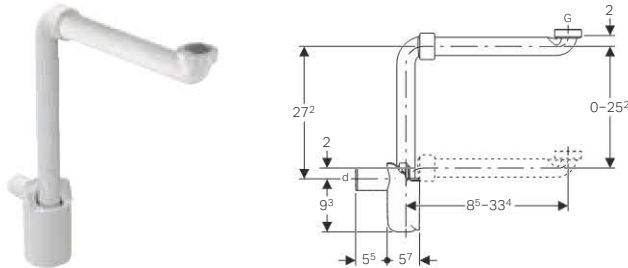

Geberit bottle trap with dip tube for washbasin, space-saving model, horizontal outlet

Application purposes

- For space-saving connection of washbasins in bathroom furniture

Characteristics

- Quality-monitored in accordance with EN 274-3
- Space-saving model
- For cleaning accessible

Art. no.	Surface / colour	d, $\emptyset$ [mm]	G ["]
151.116.11.1	white alpine	32	1 1/4

Technical data

Depth of water seal	50 mm
Material	Plastic

Scope of delivery

- Seals
- Connection bend with union nut