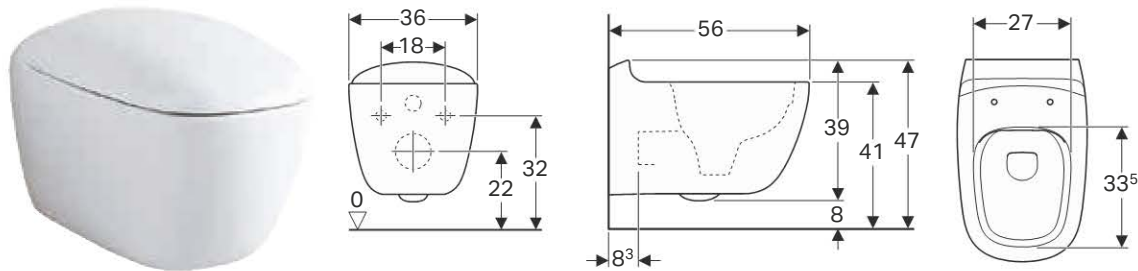

WCs

Wall-hung WCs

Geberit Citterio wall-hung WC, washdown, Rimfree

Application purposes

- For concealed cisterns
- For pressure flushing valves

Characteristics

- Wall-hung
- Washdown WC
- Rimfree
- Class 1, full flush volume 6 or 4.5 l, in accordance with EN 997
- Hidden fastening

Technical data

Material	Vitreous china

Scope of delivery

- Fastening material

Art. no.	Surface / colour	B [cm]	H [cm]	T [cm]
500.510.01.1	KeraTect / white	36	33	56

To order additionally

- WC seat

Can be combined with

- Citterio WC seat

Accessories

- Fastening set for Geberit wall-hung WCs and wall-hung bidets → p. 22
- Geberit connection set for wall-hung WC, length 30 cm → p. 22

- May require: Geberit connection set for wall-hung WC, length 30 cm