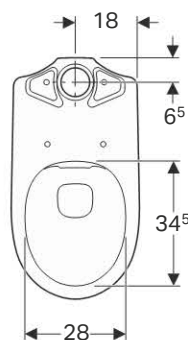

Geberit Abalona floor-standing WC for close-coupled exposed cistern, washdown, hidden fastening, Rimfree

Application purposes

- For close-coupled exposed cistern

Characteristics

- Floor-standing
- Washdown WC
- Rimfree

- Horizontal outlet
- Hidden fastening

Technical data

Material	Vitreous china

Scope of delivery

- Fastening material

Art. no.	Surface / colour	B [cm]	H [cm]	T [cm]
500.285.01.1	white	36	40	68

To order additionally

- Cistern
- WC seat

Can be combined with

- Geberit Abalona Square exposed cistern, close-coupled, dual flush, bottom water supply connection → p. 186
- Geberit Abalona Square exposed cistern, close-coupled, dual flush, lateral water supply connection → p. 185
- Geberit Abalona exposed cistern, close-coupled, dual flush, bottom water supply connection → p. 186
- Geberit Abalona exposed cistern, close-coupled, dual flush, lateral water supply connection → p. 187
- Geberit Abalona WC seat, hinges made of plastic → p. 172
- Geberit Abalona WC seat → p. 174
- Geberit Abalona WC seat, quick-release hinges → p. 174
- Geberit Abalona WC seat, seat ring for children → p. 173