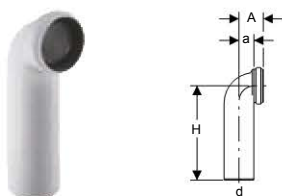

Accessories

Geberit connection bend 90°

Application purposes

- For floor-standing WCs with horizontal and open outlet
  ø 105 mm

Technical data

Material	PP

Scope of delivery

- Sleeve made of EPDM

Art. no.	Surface / colour	d, ø [mm]	A [cm]	a [cm]	H [cm]
152.610.11.1	white alpine	110	9	7	35