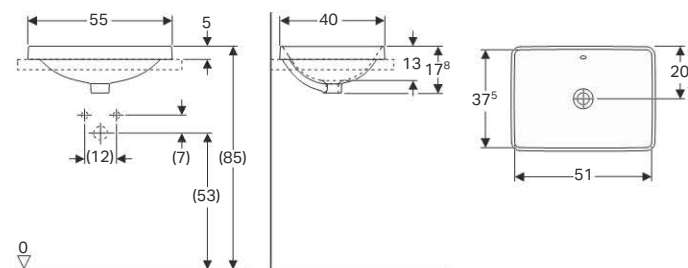

Geberit countertop washbasin VariForm, rectangular

Application purposes

- For mounting in a worktop

Art. no.	Surface / colour	B [cm]	H [cm]	T [cm]	Overflow
500.736.01.1	white	55	17.8	40	visible
500.737.01.1	Bottom side: glazed / white	55	17.8	40	visible
500.738.01.1	white	55	17.8	40	without
500.739.01.1	Bottom side: glazed / white	55	17.8	40	without

N: New, available: 500.736.01.1 as of February 2018; 500.737.01.1 as of July 2018; 500.738.01.1 as of April 2018; 500.739.01.1 as of July 2018;