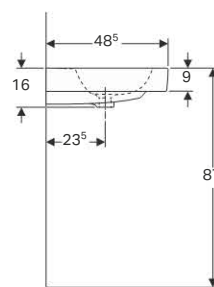

Double washbasins

Geberit iCon double washbasin

Characteristics

- Can be installed with a washbasin cabinet

Technical data

Material	Fine fireclay

Art. no.	Surface / colour	B [cm]	H [cm]	T [cm]	Tap hole	Overflow
500.455.01.1	white	120	16	48.5	left and right	visible

Can be combined with

- Geberit iCon cabinet for double washbasin, with two drawers → p. 87
- Geberit iCon cabinet for double washbasin, with four drawers → p. 88

Accessories

- Geberit bottle trap with dip tube, for washbasin, horizontal outlet → p. 12
- Geberit waste outlet with external push-button waste plug → p. 11
- Geberit bottle trap with dip tube for washbasin, space-saving model, horizontal outlet → p. 12
- Fastening set for Geberit washbasins → p. 12