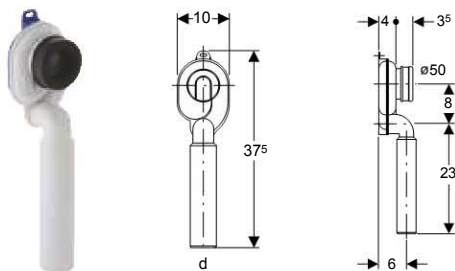

Geberit fastening set for urinal, Kerafix

Application purposes

- For fastening Geberit iCon, Geberit Smyle and Geberit Abalona urinals on solid walls

Characteristics

- With white cover caps for covering the fastening

Scope of delivery

- Set of 2 pieces

Art. no.

500.123.00.1

Geberit urinal trap, vertical outlet

Application purposes

- For urinals with outlet to the rear
- For urinals with flush volume 1–4 litres

Technical data

Depth of water seal	50 mm
Material	Plastic

Scope of delivery

- Sleeve made of EPDM

Art. no.

Surface / colour

d, ø
[mm]

152.951.11.1

white alpine

50