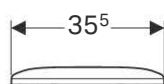

Geberit Smyle WC seat

Characteristics

- Overlapping WC lid

Technical data

Material	Duroplast

Art. no.	Surface / colour	Soft-closing mechanism	Fastening	Hinge material
500.235.01.1	white	no	from above	Stainless steel
500.236.01.1	white	yes	from above	Brass chrome-plated

Can be combined with

- Geberit Smyle wall-hung WC, washdown, Rimfree → p. 126
- Geberit Smyle floor-standing WC, washdown, back-to-wall → p. 128
- Geberit Smyle floor-standing WC for close-coupled exposed cistern, washdown, Rimfree → p. 128
- Geberit Smyle wall-hung WC, washdown → p. 125