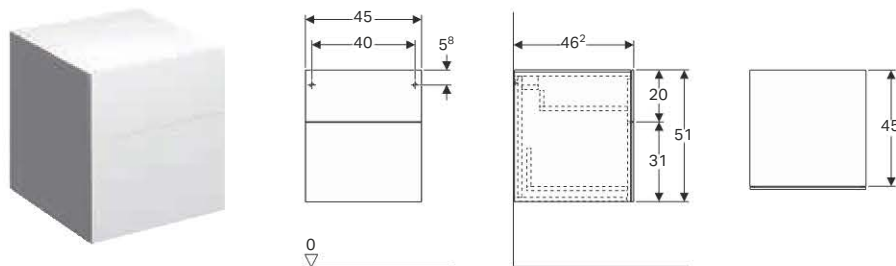

Geberit Xeno² low cabinet with two drawers

Characteristics

- Wall-hung
- With two drawers
- Opened using push-to-open mechanism
- Moisture-resistant
- Delivered pre-assembled

Technical data

Material	Chipboard

Scope of delivery

- Fastening material

Art. no.	Surface / colour	B [cm]	H [cm]	T [cm]
500.504.01.1	high-gloss coated / white	45	51	46.2
500.504.43.1	structured coated / scultura grey	45	51	46.2

Accessories

- Accessory overview: Bathroom furniture