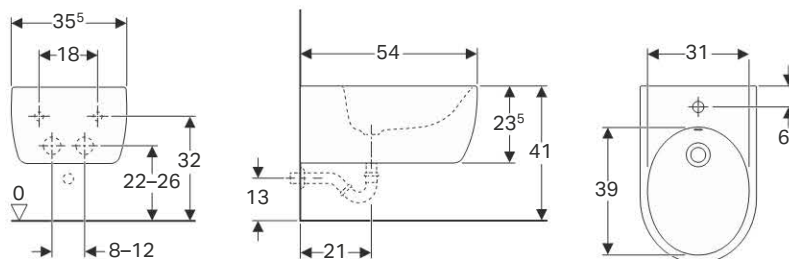

Bidets

Wall-hung bidets

Geberit iCon wall-hung bidet

Application purposes

- For single-hole taps with flexible hoses

Characteristics

- Wall-hung
- Hidden water supply connection
- Hidden fastening

Technical data

Material	Vitreous china

Scope of delivery

- Fastening material

Art. no.	Surface / colour	B [cm]	H [cm]	T [cm]	Overflow
500.405.01.1	white	35.5	23.5	54	visible

Accessories

- Fastening set for Geberit wall-hung WCs and wall-hung bidets → p. 22