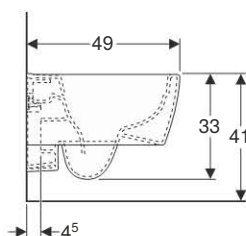

To order additionally

- WC seat

Can be combined with

- Geberit iCon Square WC seat → p. 102

Accessories

- Fastening set for Geberit wall-hung WCs and wall-hung bidets → p. 22
- Geberit connection set for wall-hung WC, length 30 cm → p. 22

- May require: Geberit connection set for wall-hung WC, length 30 cm

Geberit iCon wall-hung WC, washdown, small projection, Rimfree

Application purposes

- For concealed cisterns
- For pressure flushing valves
- Suitable for installation in small bathrooms and guest WCs

- Class 1, full flush volume 6 or 4.5 l, in accordance with EN 997
- Hidden fastening
- Small projection

Characteristics

- Wall-hung
- Washdown WC
- Rimfree

Technical data

Material	Vitreous china

Scope of delivery

- Fastening material

Art. no.	Surface / colour	B [cm]	H [cm]	T [cm]
500.415.01.1	white	35	33	49

To order additionally

- WC seat

Can be combined with

- Geberit iCon WC seat → p. 101
- Geberit iCon WC seat, slim design → p. 102

Accessories

- Fastening set for Geberit wall-hung WCs and wall-hung bidets → p. 22