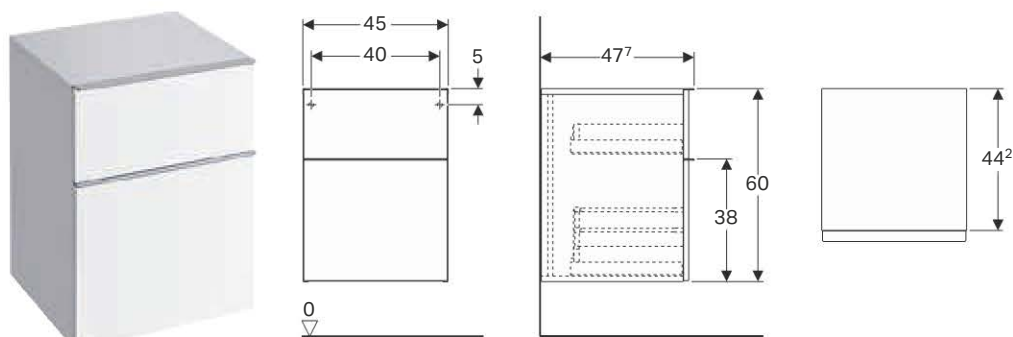

### Characteristics

- Wall-hung
- With two drawers
- Opening via handle
- Drawer with self-closing
- Moisture-resistant
- Delivered pre-assembled