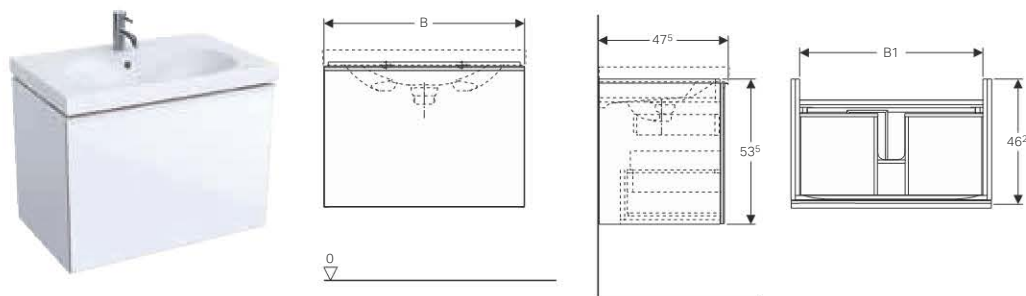

New

Geberit Acanto cabinet for washbasin, with one drawer and one internal drawer

Characteristics

- Wall-hung
- With one drawer
- With one internal drawer
- Opening via handle
- Drawer with self-closing
- Moisture-resistant
- Front made of chipboard with glass cover
- Delivered pre-assembled

Technical data

Material	Chipboard

Scope of delivery

- Fastening material

Art. no.	Surface / colour	B [cm]	B1 [cm]	Washbasin width [cm]	H [cm]	T [cm]
500.609.01.1	Body: high-gloss coated / white Drawers: shiny glass / white	59.5	53.1	60	53.5	47.5
500.609.16.7	Body: matt coated / black Drawers: shiny glass / black	59.5	53.1	60	53.5	47.5
500.609.JK.1	Body: matt coated / lava Drawers: shiny glass / lava	59.5	53.1	60	53.5	47.5
500.609.JL.1	Body: matt coated / sand grey Drawers: shiny glass / sand grey	59.5	53.1	60	53.5	47.5
500.610.01.1	Body: high-gloss coated / white Drawers: shiny glass / white	64	57.6	65	53.5	47.5
500.610.16.7	Body: matt coated / black Drawers: shiny glass / black	64	57.6	65	53.5	47.5
500.610.JK.1	Body: matt coated / lava Drawers: shiny glass / lava	64	57.6	65	53.5	47.5
500.610.JL.1	Body: matt coated / sand grey Drawers: shiny glass / sand grey	64	57.6	65	53.5	47.5
500.611.01.1	Body: high-gloss coated / white Drawers: shiny glass / white	74	67.6	75	53.5	47.5
500.611.16.7	Body: matt coated / black Drawers: shiny glass / black	74	67.6	75	53.5	47.5
500.611.JK.1	Body: matt coated / lava Drawers: shiny glass / lava	74	67.6	75	53.5	47.5
500.611.JL.1	Body: matt coated / sand grey Drawers: shiny glass / sand grey	74	67.6	75	53.5	47.5
500.612.01.1	Body: high-gloss coated / white Drawers: shiny glass / white	89	82.6	90	53.5	47.5
500.612.16.7	Body: matt coated / black Drawers: shiny glass / black	89	82.6	90	53.5	47.5
500.612.JK.1	Body: matt coated / lava Drawers: shiny glass / lava	89	82.6	90	53.5	47.5
500.612.JL.1	Body: matt coated / sand grey Drawers: shiny glass / sand grey	89	82.6	90	53.5	47.5

Can be combined with

- Geberit Acanto washbasin with shelf surface → p. 49
- Geberit Acanto vanity basin → p. 58
- Geberit Acanto washbasin with right shelf surface, easy fastening → p. 51
- Geberit Acanto washbasin with hidden overflow, shelf surface and drain cover → p. 54
- Geberit Acanto washbasin → p. 48
- Geberit Acanto washbasin with shelf surface, easy fastening → p. 50
- Geberit Acanto washbasin with hidden overflow and drain cover → p. 52