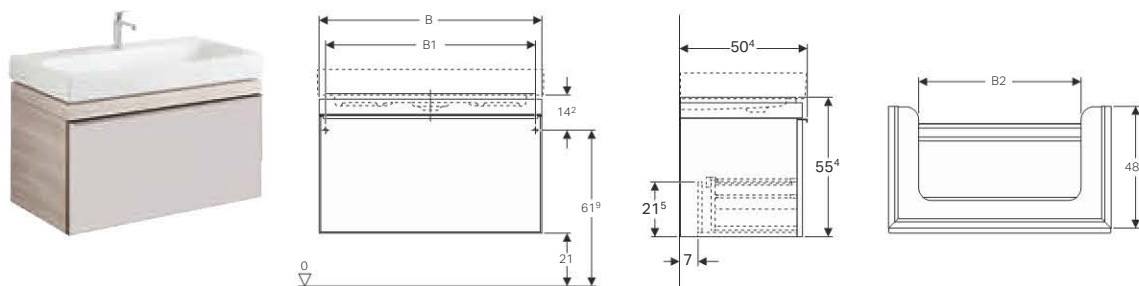

Geberit Citterio cabinet for washbasin, with one drawer

Characteristics

- Wall-hung
- With one drawer
- Opening via handle
- Drawer with self-closing
- Can be equipped with feet
- Front made of glass
- Drawer frame made of metal
- Delivered pre-assembled

Technical data

Material	Chipboard

Scope of delivery

- Fastening material

Art. no.	Surface / colour	B [cm]	B1 [cm]	B2 [cm]	Washbasin		
					width [cm]	H [cm]	T [cm]
500.556.JI.1	Drawers: shiny glass / taupe Body: wood-textured melamine / oak beige	58.4	53.4	34.5	60	55.4	50.4
500.556.JJ.1	Drawers: shiny glass / black Body: wood-textured melamine / oak grey-brown	58.4	53.4	34.5	60	55.4	50.4
500.557.JI.1	Drawers: shiny glass / taupe Body: wood-textured melamine / oak beige	73.4	68.4	49.5	75	55.4	50.4
500.557.JJ.1	Drawers: shiny glass / black Body: wood-textured melamine / oak grey-brown	73.4	68.4	49.5	75	55.4	50.4
500.559.JI.1	Drawers: shiny glass / taupe Body: wood-textured melamine / oak beige	88.4	83.4	64.5	90	55.4	50.4
500.559.JJ.1	Drawers: shiny glass / black Body: wood-textured melamine / oak grey-brown	88.4	83.4	64.5	90	55.4	50.4
500.566.JI.1	Drawers: shiny glass / taupe Body: wood-textured melamine / oak beige	118.4	113.4	94.5	120	55.4	50.4
500.566.JJ.1	Drawers: shiny glass / black Body: wood-textured melamine / oak grey-brown	118.4	113.4	94.5	120	55.4	50.4

Can be combined with

- Geberit Citterio washbasin → p. 8
- Geberit Citterio washbasin with shelf surface → p. 9

Accessories

- Accessory overview: Bathroom furniture