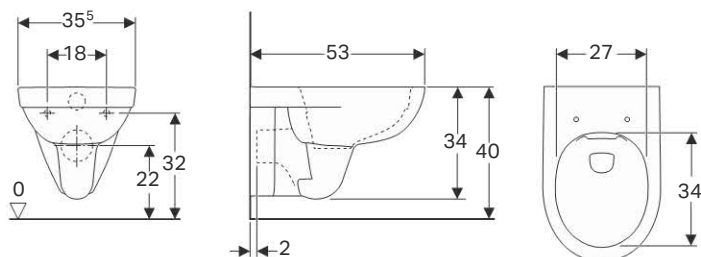

Geberit Abalona wall-hung WC, washdown, Rimfree

Application purposes

- For concealed cisterns
- For pressure flushing valves

- Rimfree
- Class 1, full flush volume 6 or 4.5 l, in accordance with EN 997

Characteristics

- Wall-hung
- Washdown WC

Technical data

Material	Vitreous china

Art. no.	Surface / colour	B [cm]	H [cm]	T [cm]
500.265.01.1	white	35.5	34	53

To order additionally

- WC seat

Can be combined with

- Geberit Abalona WC seat, hinges made of plastic → p. 172
- Geberit Abalona WC seat → p. 174
- Geberit Abalona WC seat, quick-release hinges → p. 174
- Geberit Abalona WC seat, seat ring for children → p. 173

Accessories

- Fastening set for Geberit wall-hung WCs and wall-hung bidets → p. 22