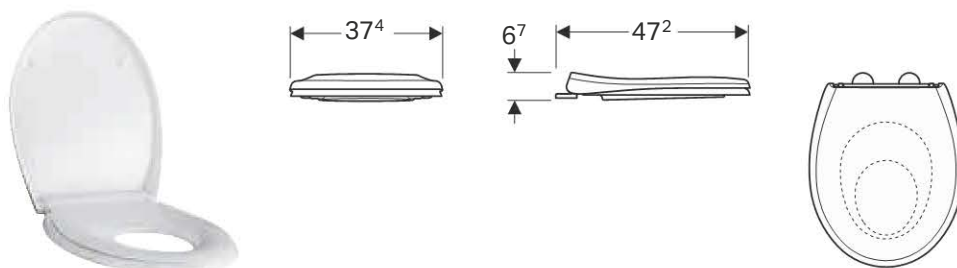

Geberit Abalona WC seat, seat ring for children

Characteristics

- Overlapping WC lid
- Adapted for the use of a child with a small seat ring
- Integrated magnets to secure the child seat ring in place

Technical data

Material	Duroplast

Art. no.	Surface / colour	Soft-closing mechanism	Fastening Quick-release hinges
500.339.01.1	white	yes	from above yes

Can be combined with

- Geberit Abalona floor-standing WC for close-coupled exposed cistern, washdown, Rimfree → p. 171
- Geberit Abalona floor-standing WC for close-coupled exposed cistern, washdown, vertical outlet, hidden fastening → p. 174
- Geberit Abalona floor-standing WC for close-coupled exposed cistern, washdown, horizontal outlet → p. 172
- Geberit Abalona wall-hung WC, washdown → p. 168
- Geberit Abalona floor-standing WC, washdown, back-to-wall → p. 177
- Geberit Abalona wall-hung WC, washdown, Rimfree → p. 168
- Geberit Abalona floor-standing WC, washdown, raised, for close-coupled exposed cistern
- Geberit Abalona floor-standing WC for close-coupled exposed cistern, washdown, horizontal outlet, hidden fastening → p. 176
- Geberit Abalona floor-standing WC for close-coupled exposed cistern, washdown, vertical outlet → p. 172
- Geberit Abalona floor-standing WC for close-coupled exposed cistern, washdown, hidden fastening, Rimfree → p. 175