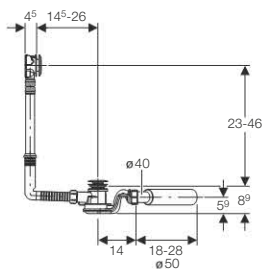

Geberit bathtub drain with push actuation PushControl, d52, length 26 cm, with ready-to-fit-set and connection bend

Application purposes

- For bathtubs made of steel, plastic or cast iron
- For standard-size bathtubs
- For bathtubs with valve hole $\varnothing$ 52 mm

Characteristics

- Quality-monitored in accordance with EN 274-3
- Push actuation aligned with bathtub surface
- With overflow
- Double-sided seals on drain and overflow
- Overflow head with extendible mount can be fastened

Technical data

Discharge rate	1 l/s
Overflow discharge rate	0.65 l/s
Depth of water seal	50 mm

Scope of delivery

- Waste outlet
- Trap
- Connection bend 45° made of PE-HD, $\varnothing$ 40 / 50 mm
- Ready-to-fit set
- Protection box
- Fastening material

Art. no.	Surface / colour
150.755.21.1	bright chrome-plated