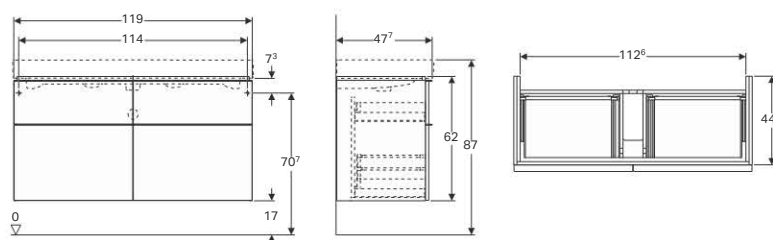

Geberit iCon cabinet for washbasin with width from 120 cm, with four drawers

Characteristics

- Wall-hung
- With four drawers
- Opening via handle
- Drawer with self-closing
- Moisture-resistant
- Delivered pre-assembled

Technical data

Material	Chipboard

Scope of delivery

- Fastening material

Art. no.	Surface / colour	B [cm]	Washbasin width [cm]	H [cm]	T [cm]	Siphon cutout
500.445.01.1	high-gloss coated / white	119	120	62	47.7	centred
500.445.JH.1	foil-covered / oak nature	119	120	62	47.7	centred
500.445.JK.1	matt coated / lava	119	120	62	47.7	centred

Can be combined with

- Geberit iCon washbasin → p. 81