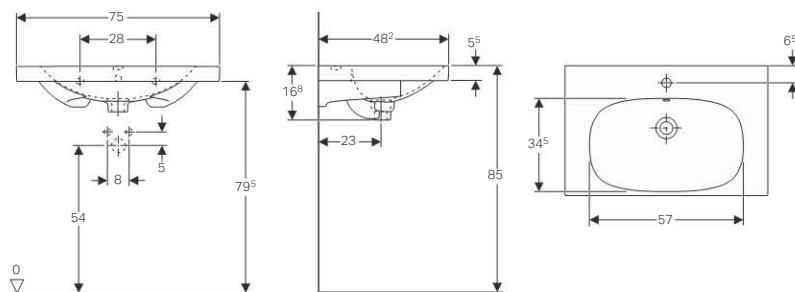

Geberit Acanto washbasin with shelf surface

Characteristics

- Can be installed with a washbasin cabinet

Technical data

Material	Fine fireclay

Art. no.	Surface / colour	B [cm]	Cabinet width [cm]	H [cm]	T [cm]	Tap hole	Overflow
500.622.01.1	white	75	74	16.8	48.2	centred	visible

Can be combined with

- Geberit Acanto cabinet for washbasin, with one drawer and one internal drawer → p. 59

Accessories

- Geberit bottle trap with dip tube, for washbasin, horizontal outlet → p. 12
- Geberit waste outlet with external push-button waste plug → p. 11
- Geberit bottle trap with dip tube for washbasin, space-saving model, horizontal outlet → p. 12
- Fastening set for Geberit washbasins → p. 12