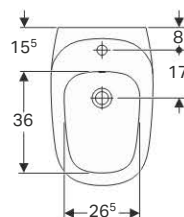

Floor-standing bidets

Geberit Citterio floor-standing bidet, back-to-wall

Application purposes

- For single-hole taps

Characteristics

- Floor-standing
- Back-to-wall
- Hidden water supply connection
- Hidden fastening

Technical data

Material	Vitreous china

Scope of delivery

- Fastening material

Art. no.	Surface / colour	B [cm]	H [cm]	T [cm]	Overflow
500.538.01.1	KeraTect / white	36	41	56	visible