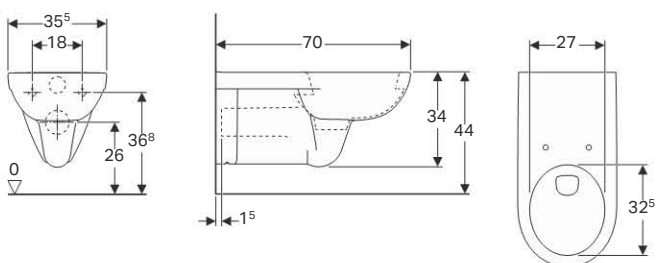

Geberit Abalona wall-hung WC, washdown, large projection

Application purposes

- For concealed cisterns
- For pressure flushing valves
- Suitable for use by wheelchair users

- With flush rim
- Class 1, full flush volume 6 or 4.5 l, in accordance with EN 997
- Large projection

Characteristics

- Wall-hung
- Washdown WC

Technical data

Material	Vitreous china