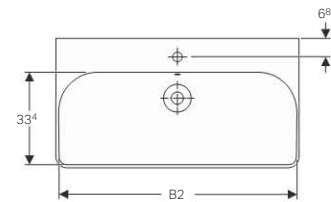

Geberit Smyle Square washbasin

Characteristics

- Can be installed with a washbasin cabinet

Technical data

Material	Vitreous china

Art. no.	Surface / colour	B [cm]	B1 [cm]	B2 [cm]	Cabinet width [cm]	H [cm]	T [cm]	Tap hole	Overflow
500.229.01.1	white	60	-	56.8	57	16.5	48	centred	visible
500.249.01.1	white	75	-	71.5	72	16.5	48	centred	visible
500.250.01.1	white	90	13	86.8	87	16.5	48	without	visible
500.251.01.1	white	90	13	86.8	87	16.5	48	centred	visible
500.252.01.1	white	90	13	86.8	87	16.5	48	left and right	visible
500.225.01.1	white	120	28	116.8	117	16.5	48	without	visible
500.226.01.1	white	120	28	116.8	117	16.5	48	centred	visible
500.253.01.1	white	120	28	116.8	117	16.5	48	left and right	visible

Can be combined with

- Geberit Smyle cabinet for washbasin, with two drawers → p. 124

Accessories

- Geberit waste outlet with external push-button waste plug → p. 11
- Geberit bottle trap with dip tube, for washbasin, horizontal outlet → p. 12
- Geberit bottle trap with dip tube for washbasin, space-saving model, horizontal outlet → p. 12
- Fastening set for Geberit washbasins → p. 12

- Geberit Abalona Square full pedestal only for washbasins 60 cm
- Geberit Abalona full pedestal only for washbasins 75–120 cm
- Washbasins 60 and 75 cm are fastened with 2 hanger bolts
- Washbasins 90 and 120 cm are fastened with 4 hanger bolts