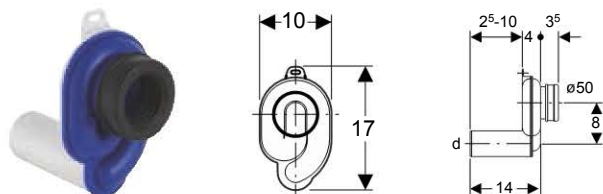

Geberit urinal flush control with electronic flush actuation

Application purposes

- For Geberit Smyle and Geberit Abalona urinals for concealed urinal flush control
- For mains operation

Characteristics

- Touchless flush actuation
- Flush actuation via temperature sensor
- Solenoid valve made of brass

Technical data

Nominal voltage	230 V AC
Mains frequency	50 Hz
Operating voltage	6 V DC
Flush volume	0.5 l
Depth of water seal	50 mm
Material	Plastic

Scope of delivery

- Trap with outlet $\varnothing$ 50 mm and temperature sensor
- Solenoid valve
- Power supply unit

Art. no.

500.131.00.1

Geberit urinal trap, horizontal outlet

Application purposes

- For urinals with outlet to the rear
- For urinals with flush volume 1–4 litres

Technical data

Depth of water seal	50 mm
Material	Plastic

Scope of delivery

- Sleeve made of EPDM

Art. no.

Surface / colour

d, $\varnothing$
[mm]

152.950.11.1

white alpine

50