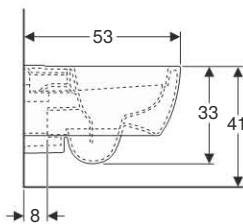

WCs

Wall-hung WCs

Geberit iCon wall-hung WC, washdown, Rimfree

Application purposes

- For concealed cisterns
- For pressure flushing valves

Characteristics

- Wall-hung
- Washdown WC
- Rimfree

- Class 1, full flush volume 6 l, in accordance with EN 997
- Hidden fastening

Technical data

Material	Vitreous china

Scope of delivery

- Fastening material

Art. no.	Surface / colour	B [cm]	H [cm]	T [cm]
500.410.01.1	white	35.5	33	53

To order additionally

- WC seat

Can be combined with

- Geberit iCon WC seat → p. 101
- Geberit iCon WC seat, slim design → p. 102

Accessories

- Fastening set for Geberit wall-hung WCs and wall-hung bidets → p. 22
- Geberit connection set for wall-hung WC, length 30 cm → p. 22

- May require: Geberit connection set for wall-hung WC, length 30 cm