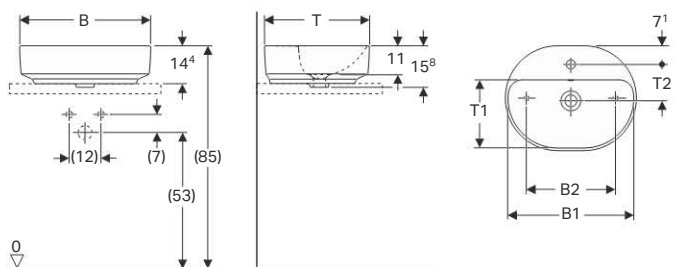

## Geberit lay-on washbasin VariForm, elliptic, with tap hole bench