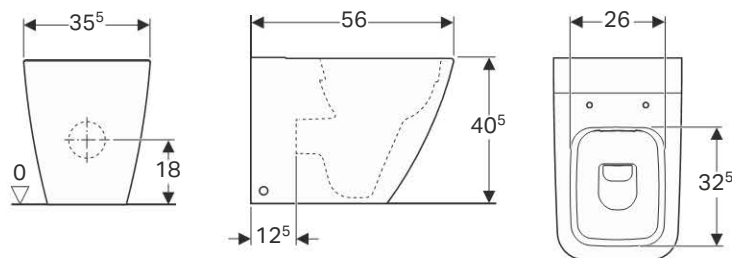

Geberit iCon Square floor-standing WC, washdown, back-to-wall, Rimfree

Application purposes

- For concealed cisterns

Characteristics

- Floor-standing
- Back-to-wall
- Washdown WC
- Rimfree

- Class 1, full flush volume 6 l, in accordance with EN 997
- Horizontal or vertical outlet
- Hidden fastening

Technical data

Material	Vitreous china

Scope of delivery

- Fastening material