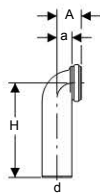

Accessories

Geberit connection bend 90°

Application purposes

- For floor-standing WCs with horizontal and open outlet
  ø 105 mm

Technical data

Material	PP

Scope of delivery

- Sleeve made of EPDM

Art. no.	Surface / colour	d, ø [mm]	A [cm]	a [cm]	H [cm]
152.610.11.1	white alpine	110	9	7	35