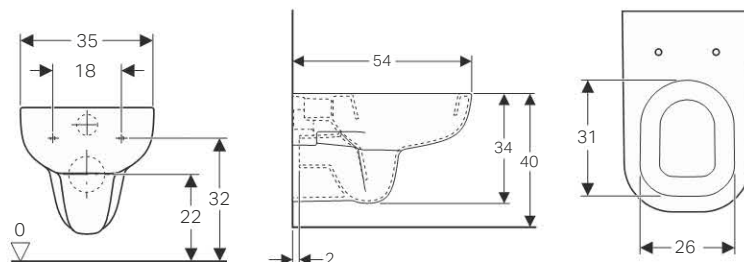

Art. no.	Surface / colour	B [cm]	H [cm]	T [cm]
500.241.01.1	high-gloss coated / white	36	180	29.5
500.241.42.1	high-gloss coated / light grey	36	180	29.5

WCs

Wall-hung WCs

Geberit Smyle wall-hung WC, washdown

Application purposes

- For concealed cisterns
- For pressure flushing valves

Characteristics

- Wall-hung
- Washdown WC

- With flush rim
- Class 1, full flush volume 6 l, in accordance with EN 997

Technical data

Material	Vitreous china

Art. no.	Surface / colour	B [cm]	H [cm]	T [cm]
500.211.01.1	white	35	34	54

To order additionally

- WC seat

Can be combined with

- Geberit Smyle WC seat → p. 129
- Geberit Smyle Square WC seat → p. 129

Accessories

- Fastening set for Geberit wall-hung WCs and wall-hung bidets → p. 22