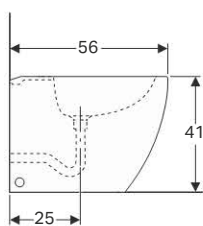

Floor-standing bidets

Geberit Citterio floor-standing bidet, back-to-wall

Application purposes

- For single-hole taps

Characteristics

- Floor-standing
- Back-to-wall
- Hidden water supply connection
- Hidden fastening

Technical data

Material	Vitreous china

Scope of delivery

- Fastening material

Art. no.	Surface / colour	B [cm]	H [cm]	T [cm]	Overflow
500.538.01.1	KeraTect / white	36	41	56	visible