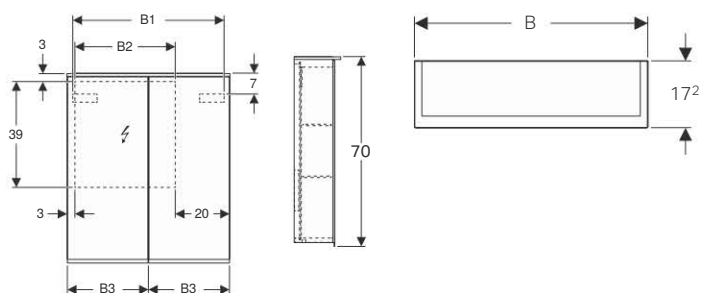

Geberit mirror cabinet Option Plus, with lighting, two doors

Characteristics

- LED lighting
- Indirect lighting
- Touch-sensor switch for the upper light
- Touch-sensor switch for the bottom light
- Power socket
- USB port
- Mirrored body
- Mirrored back side
- With two doors
- Doors mirrored on both sides
- Movable glass shelves
- Magnifying mirror

Technical data

Protection class	II
Protection degree	IP44
Nominal voltage	230 V AC
Mains frequency	50 Hz
Material	Glass
Energy efficiency class	A++
Light colour	4200 K

Scope of delivery

- 2 glass shelves
- Magnifying mirror
- Magnetic holder
- Fastening material

Art. no.	Surface / colour	B [cm]	B1 [cm]	B2 [cm]	B3 [cm]	H [cm]	T [cm]	Power consumption, Luminous flux, above flux, below		
								[W]	[lm]	[lm]
500.593.00.1	Body: outside mirrored Doors: inside and outside mirrored	60	54.5	37	29.8	70	15	7.5	1050	350

Accessories

- Accessory overview: Bathroom furniture

VariForm Washbasins

New