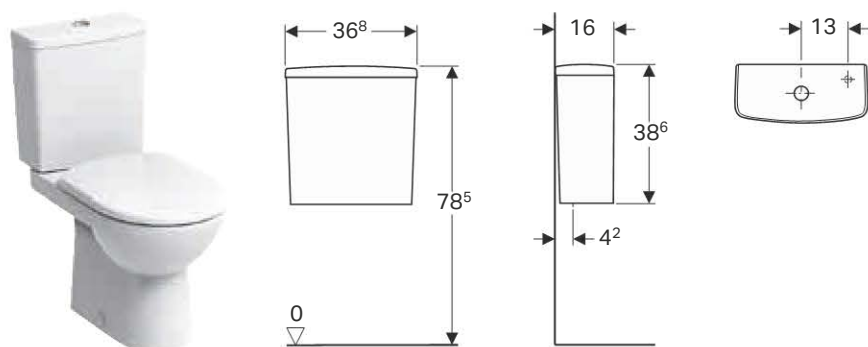

Geberit Abalona Square exposed cistern, close-coupled, dual flush, bottom water supply connection

Characteristics

- Close-coupled
- Dual flush
- Water supply connection on the bottom

Technical data

Flush volume, factory setting	4 and 2.6 l
Flush volume large, adjustment range	4 / 6 l
Flush volume small, adjustment range	2.6 / 4 l
Material	Vitreous china

Art. no.	Surface / colour	B [cm]	H [cm]	T [cm]
500.266.01.1	white	36.8	38.6	16

Can be combined with

- Geberit Abalona floor-standing WC for close-coupled exposed cistern, washdown, hidden fastening, Rimfree → p. 170
- Geberit Abalona floor-standing WC for close-coupled exposed cistern, washdown, horizontal outlet → p. 167
- Geberit Abalona Square floor-standing WC for close-coupled exposed cistern, washdown, square design, hidden fastening, Rimfree → p. 168
- Geberit Abalona floor-standing WC for close-coupled exposed cistern, washdown, Rimfree → p. 166
- Geberit Abalona floor-standing WC for close-coupled exposed cistern, washdown, horizontal outlet, hidden fastening → p. 170
- Geberit Abalona floor-standing WC for close-coupled exposed cistern, washdown, vertical outlet, hidden fastening → p. 168
- Geberit Abalona floor-standing WC for close-coupled exposed cistern, washdown, vertical outlet → p. 166
- Geberit Abalona floor-standing WC, washdown, raised, for close-coupled exposed cistern → p. 172