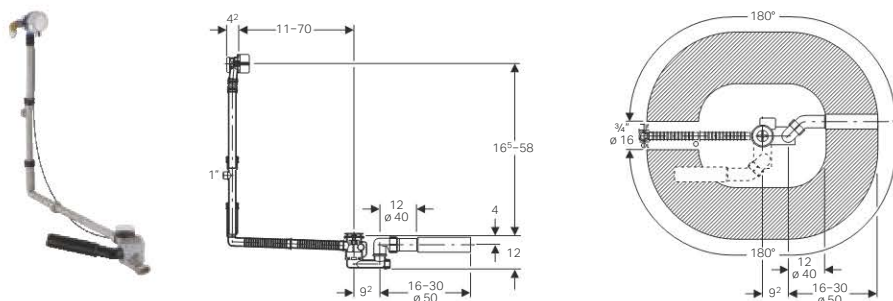

Geberit bathtub drain with turn handle actuation and inlet, d52, with ready-to-fit-set, special size

Application purposes

- For bathtubs with valve hole $\varnothing$ 52 mm
- For bathtubs made of steel, plastic or cast iron
- For custom-size bathtubs

Characteristics

- With overflow and inlet
- Quality-monitored in accordance with EN 274-3
- Inlet jet can be aligned
- Double-sided seals on drain and overflow
- Overflow head with extendible mount can be fastened

Technical data

Sound class	1
Inlet capacity	0.35 l/s
Discharge rate	0.85 l/s
Overflow discharge rate	0.6 l/s
Depth of water seal	50 mm

Scope of delivery

- Ready-to-fit set
- Elbow tap connector 90° with male thread G 3/4" and Euro cone $\varnothing$ 20 cm, rotatable
- Connection bend made of PE-HD, $\varnothing$ 40 / 50 mm
- T-piece made of PP, $\varnothing$ 39 / 28 mm, G 1"
- Waste outlet
- Trap
- Protection box
- Fastening material

Art. no.	Surface / colour
150.711.21.1	bright chrome-plated