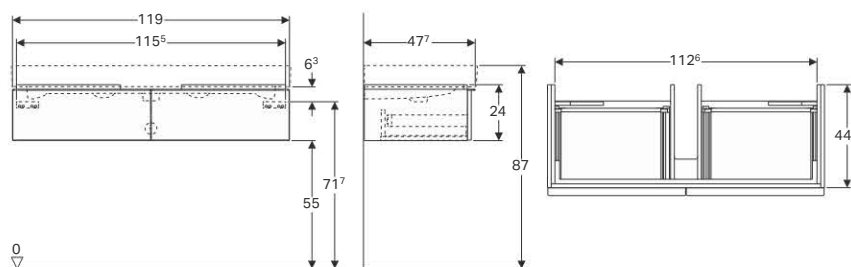

## Geberit iCon cabinet for washbasin with width from 120 cm, with two drawers