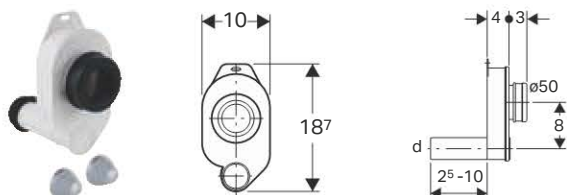

Geberit urinal trap d40, horizontal outlet

Application purposes

- For urinals with outlet to the rear
- For connecting to urinals

Technical data

Material	Plastic

Art. no.

Surface / colour

261.483.11.1

white alpine