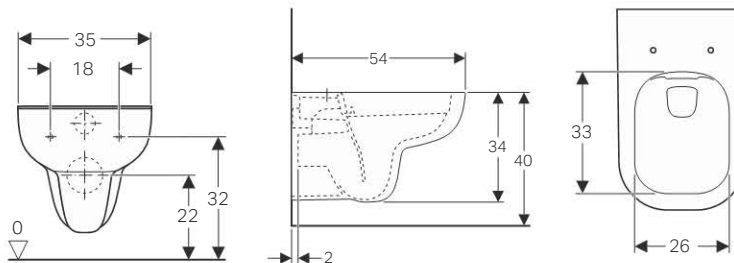

Geberit Smyle wall-hung WC, washdown, Rimfree

Application purposes

- For concealed cisterns
- For pressure flushing valves

Characteristics

- Wall-hung
- Washdown WC

- Rimfree
- Class 1, full flush volume 6 l, in accordance with EN 997

Technical data

Material	Vitreous china

Art. no.	Surface / colour	B [cm]	H [cm]	T [cm]
500.210.01.1	white	35	34	54

To order additionally

- WC seat

Can be combined with

- Geberit Smyle WC seat → p. 129
- Geberit Smyle Square WC seat → p. 129

Accessories

- Fastening set for Geberit wall-hung WCs and wall-hung bidets → p. 22