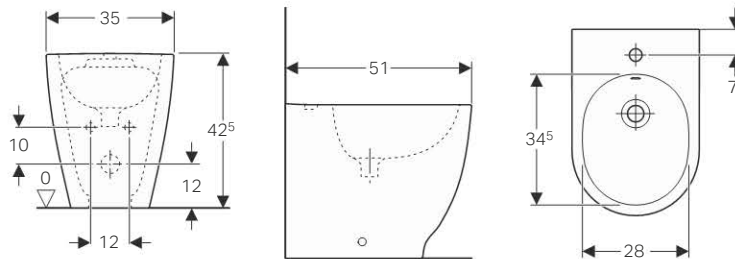

Floor-standing bidets

New

Geberit Acanto floor-standing bidet, back-to-wall

Characteristics

- Floor-standing
- Back-to-wall
- Hidden water supply connection
- Hidden fastening
- Small projection

Technical data

Material	Vitreous china

Scope of delivery

- Fastening material

Art. no.	Surface / colour	B [cm]	H [cm]	T [cm]	Overflow
500.603.01.1	white	35	42.5	51	visible

Bathtubs

Bathtubs made of acrylic

New