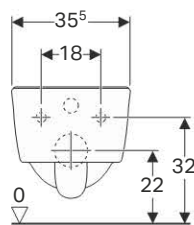

To order additionally

- WC seat

Can be combined with

- Geberit iCon Square WC seat → p. 102

Accessories

- Fastening set for Geberit wall-hung WCs and wall-hung bidets → p. 22
- Geberit connection set for wall-hung WC, length 30 cm → p. 22

- May require: Geberit connection set for wall-hung WC, length 30 cm

Geberit iCon wall-hung WC, washdown, small projection, Rimfree

Application purposes

- For concealed cisterns
- For pressure flushing valves
- Suitable for installation in small bathrooms and guest WCs

- Class 1, full flush volume 6 or 4.5 l, in accordance with EN 997
- Hidden fastening
- Small projection

Characteristics

- Wall-hung
- Washdown WC
- Rimfree

Technical data

Material	Vitreous china

Scope of delivery

- Fastening material

Art. no.	Surface / colour	B [cm]	H [cm]	T [cm]
500.415.01.1	white	35	33	49

To order additionally

- WC seat

Can be combined with

- Geberit iCon WC seat → p. 101
- Geberit iCon WC seat, slim design → p. 102

Accessories

- Fastening set for Geberit wall-hung WCs and wall-hung bidets → p. 22