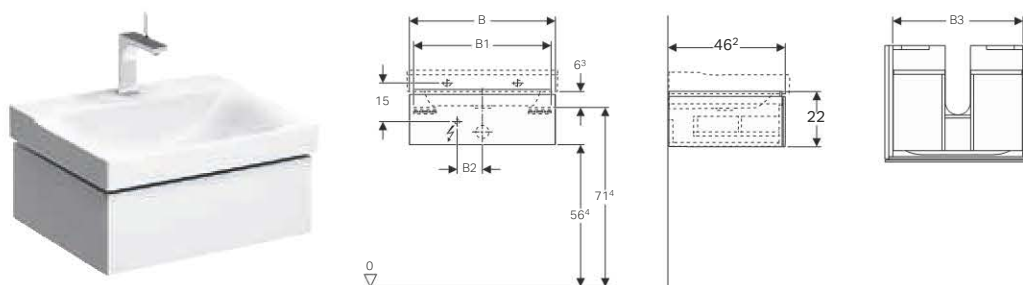

Geberit Xeno² cabinet for washbasin, with one drawer

Characteristics

- Wall-hung
- With one drawer
- Opened using push-to-open mechanism
- Drawer with antislip mat
- Drawer with LED lighting
- Moisture-resistant
- Delivered pre-assembled

Technical data

Protection class	II
Protection degree	IP21
Nominal voltage	220–240 V AC
Mains frequency	50–60 Hz
Operating voltage	12 V DC
Material	Chipboard
Energy efficiency class	A++
Light colour	3000 K

Scope of delivery

- Fastening material