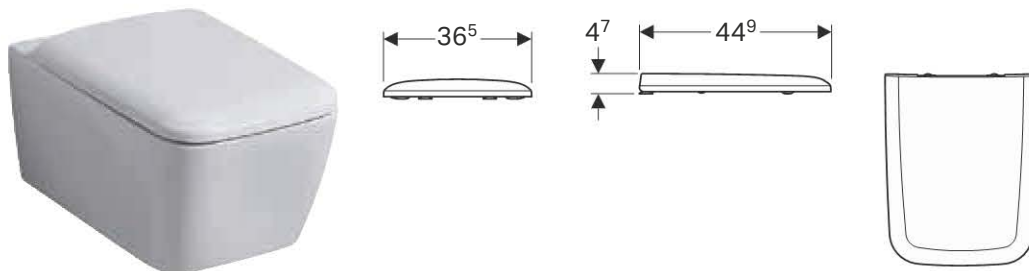

Geberit iCon Square WC seat

Characteristics

- Overlapping WC lid

Technical data

Material	Duroplast

Art. no.	Surface / colour	Soft-closing mechanism	Fastening	Hinge material
500.433.01.1	white	no	from above	Brass chrome-plated
500.434.01.1	white	yes	from above	Brass chrome-plated

Can be combined with

- Geberit iCon Square wall-hung WC, washdown, Rimfree → p. 96
- Geberit iCon Square floor-standing WC, for close-coupled exposed cistern, washdown, back-to-wall → p. 100
- iCon Square floor-standing WC for close-coupled exposed cistern, washdown, Rimfree
- Geberit iCon Square floor-standing WC, washdown, back-to-wall, Rimfree → p. 100