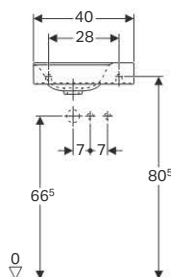

Washbasins

Handrinse basins

Geberit Xeno² handrinse basin

Characteristics

- Can be installed with a washbasin cabinet
- Asymmetrical

Technical data

Material	Fine fireclay

Art. no.	Surface / colour	B [cm]	H [cm]	T [cm]	Tap hole	Overflow
500.528.01.1	KeraTect / white	40	12.5	28	left	without
500.529.01.1	KeraTect / white	40	12.5	28	right	without

Can be combined with

- Geberit Xeno² cabinet for handrinse basin, with one door → p. 34

Accessories

- Geberit bottle trap with dip tube, for washbasin, horizontal outlet → p. 12
- Geberit waste outlet with free outlet → p. 11
- Geberit bottle trap with dip tube for washbasin, space-saving model, horizontal outlet → p. 12
- Fastening set for Geberit handrinse basins → p. 13