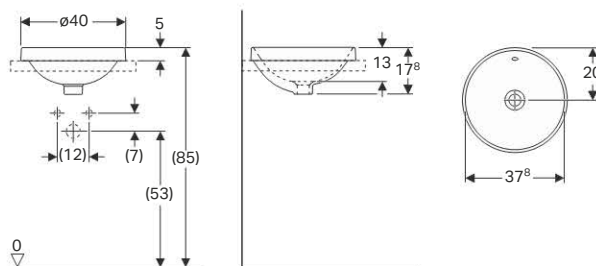

Geberit countertop washbasin VariForm, round

Application purposes

- For mounting in a worktop

Art. no.	Surface / colour	D [cm]	H [cm]	Overflow
500.700.01.1	white	40	17.8	visible
500.701.01.1	Bottom side: glazed / white	40	17.8	visible
500.702.01.1	white	40	17.8	without
500.703.01.1	Bottom side: glazed / white	40	17.8	without

N: New, available: 500.700.01.1 as of February 2018; 500.701.01.1 as of July 2018; 500.702.01.1 as of April 2018; 500.703.01.1 as of July 2018;