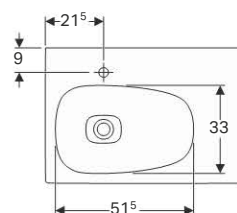

Geberit Citterio washbasin with shelf surface

Characteristics

- Can be installed with a washbasin cabinet
- Asymmetrical
- Suitable for Geberit washbasin connector Clou

Technical data

Material	Fine fireclay

Scope of delivery

- Drain cover

Art. no.	Surface / colour	B [cm]	B1 [cm]	Cabinet width [cm]	H [cm]	T [cm]	Tap hole	Overflow	Shelf space
500.545.01.1	KeraTect / white	75	14	73.4 / 118.4	16	50	left	without	right
500.546.01.1	KeraTect / white	75	14	73.4 / 118.4	16	50	right	without	left
500.548.01.1	KeraTect / white	90	29	88.4 / 133.4	16	50	left	without	right
500.549.01.1	KeraTect / white	90	29	88.4 / 133.4	16	50	right	without	left

Can be combined with

- Geberit Citterio cabinet for washbasin, with one drawer → p. 15
- Geberit Citterio cabinet for washbasin, with two drawers and shelf surface → p. 14

Accessories

- Geberit bottle trap with dip tube, for washbasin, horizontal outlet → p. 12
- Geberit washbasin connector Clou with lever actuation → p. 11
- Geberit waste outlet with free outlet → p. 11
- Geberit bottle trap with dip tube for washbasin, space-saving model, horizontal outlet → p. 12
- Fastening set for Geberit washbasins → p. 12