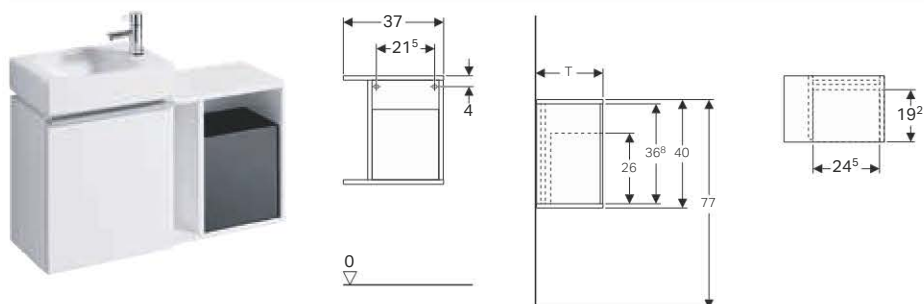

Geberit iCon side element with storage box

Characteristics

- Wall-hung
- Moisture-resistant
- With storage box
- Can be connected with washbasin cabinet
- Delivered pre-assembled

Technical data

Material	Chipboard

Scope of delivery

- Fastening material

Art. no.	Surface / colour	B [cm]	H [cm]	T [cm]
500.419.01.1	high-gloss coated / white	37	40	24.5
500.419.JH.1	foil-covered / oak nature	37	40	24.5
500.419.JK.1	matt coated / lava	37	40	24.5
500.423.01.1	high-gloss coated / white	37	40	27.3
500.423.JH.1	foil-covered / oak nature	37	40	27.3
500.423.JK.1	matt coated / lava	37	40	27.3

- Side element 500.419.xx.1 only for Geberit iCon cabinet for handrinse basin 500.425.xx.1
- Side element 500.423.xx.1 only for Geberit iCon cabinet for handrinse basin 500.427.xx.1