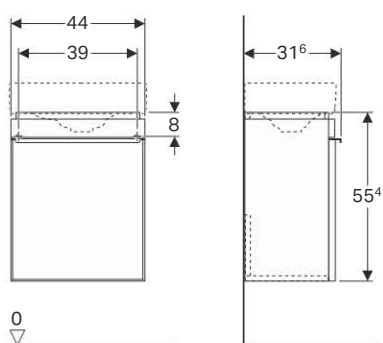

Fastening set for Geberit handrinse basins

Application purposes

- For fastening Geberit handrinse basins on solid walls

Scope of delivery

- Set of 2 pieces

Art. no.

500.122.00.1

Bathroom furniture

Washbasin cabinets

Geberit Citterio cabinet for handrinse basin, with one door

Characteristics

- Wall-hung
- With one door
- Opening via handle
- Can be equipped with feet
- Front made of glass
- Delivered pre-assembled
- Door frame made of metal

Technical data

Material	Chipboard

Scope of delivery

- Fastening material

Art. no.	Surface / colour	B [cm]	H [cm]	T [cm]
500.555.JI.1	Doors: shiny glass / taupe Body: wood-textured melamine / oak beige	44	55.4	31.6
500.555.JJ.1	Doors: shiny glass / black Body: wood-textured melamine / oak grey-brown	44	55.4	31.6

Can be combined with

- Geberit Citterio handrinse basin → p. 7

Accessories

- Accessory overview: Bathroom furniture