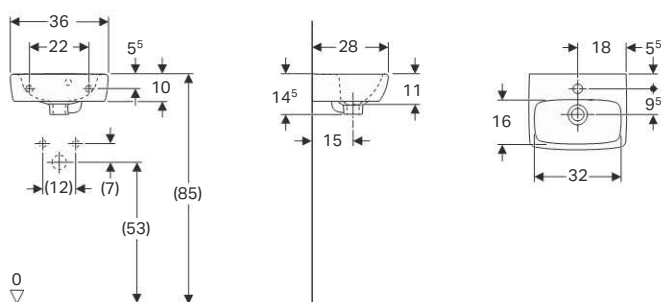

Washbasins

Handrinse basins

Geberit Abalona Square handrinse basin, asymmetrical overflow

Characteristics

- Asymmetrical overflow

Technical data

Material	Vitreous china

Art. no.	Surface / colour	B [cm]	H [cm]	T [cm]	Tap hole	Overflow
500.316.01.1	white	36	14.85	28	centred	visible

Can be combined with

- Geberit Abalona Square full pedestal → p. 119

Accessories

- Geberit waste outlet with external push-button waste plug → p. 11
- Geberit waste outlet with internal push-button waste plug → p. 24
- Geberit bottle trap with dip tube, for washbasin, horizontal outlet → p. 12
- Fastening set for Geberit handrinse basins → p. 13

- Geberit drain valve with waste plug and chain only for handrinse basins with two tap holes