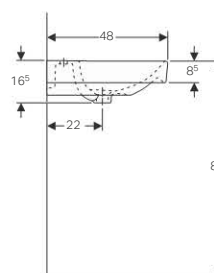

Double washbasins

Geberit Smyle Square double washbasin

Characteristics

- Can be installed with a washbasin cabinet

Technical data

Material	Vitreous china

Art. no.	Surface / colour	B [cm]	H [cm]	T [cm]	Tap hole	Overflow
500.223.01.1	white	120	16.5	48	left and right	visible
500.224.01.1	white	120	16.5	48	without	visible