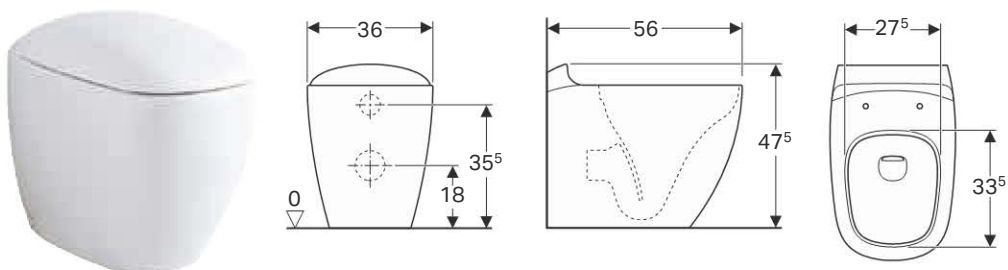

Floor-standing WCs

Geberit Citterio floor-standing WC, washdown, back-to-wall

Application purposes

- For concealed cisterns

Characteristics

- Floor-standing
- Back-to-wall
- Washdown WC
- With flush rim
- Class 1, full flush volume 6 l, in accordance with EN 997
- Horizontal or vertical outlet
- Hidden fastening

Technical data

Material	Vitreous china

Scope of delivery

- Fastening material

Art. no.	Surface / colour	B [cm]	H [cm]	T [cm]
500.511.01.1	KeraTect / white	36	47.5	56

To order additionally

- WC seat

Can be combined with

- Geberit Citterio WC seat → p. 21

- May require: Geberit connection set for wall-hung WC, length 30 cm