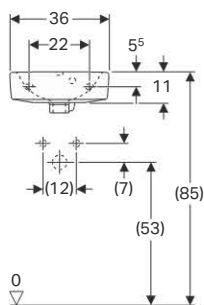

Can be combined with

- Geberit Abalona Square full pedestal → p. 119

Accessories

- Geberit waste outlet with external push-button waste plug → p. 11
- Geberit waste outlet with internal push-button waste plug → p. 24
- Geberit bottle trap with dip tube, for washbasin, horizontal outlet → p. 12
- Fastening set for Geberit handrinse basins → p. 13

Geberit Abalona handrinse basin, asymmetrical overflow

Characteristics

- Asymmetrical overflow

Technical data

Material	Vitreous china

Art. no.	Surface / colour	B [cm]	H [cm]	T [cm]	Tap hole	Overflow
500.320.01.1	white	36	15	29	centred	visible

Accessories

- Geberit waste outlet with external push-button waste plug → p. 11
- Geberit waste outlet with internal push-button waste plug → p. 24
- Geberit bottle trap with dip tube, for washbasin, horizontal outlet → p. 12
- Fastening set for Geberit handrinse basins → p. 13

- Geberit drain valve with waste plug and chain only for handrinse basins with two tap holes