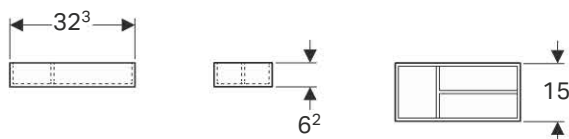

Geberit Xeno² drawer insert, T-partition

Characteristics

- T-partition

Technical data

Material	Chipboard

Art. no.	Surface / colour	B [cm]	H [cm]	T [cm]
500.525.00.1	wood-textured melamine / scultura grey	32.3	6.2	15