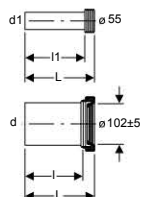

Geberit connection set for wall-hung WC, length 30 cm

Application purposes

- For wall-hung WCs

Characteristics

- Extended connection set

Technical data

Material	PE-HD

Scope of delivery

- Flush pipe with sleeve, made of PE-HD
- Straight connector with sleeve, made of PE-HD
- 2 cover caps
- Fastening material

Art. no.	Surface / colour	d, ø [mm]	d1, ø [mm]	L [cm]	l [cm]	l1 [cm]
152.441.46.1	matt chrome-plated	90	45	30	26.5	27.5