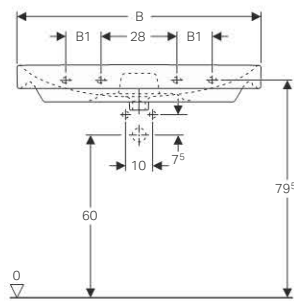

Geberit Smyle Square washbasin

Characteristics

- Can be installed with a washbasin cabinet

Technical data

Material	Vitreous china

Art. no.	Surface / colour	B [cm]	B1 [cm]	B2 [cm]	Cabinet width [cm]	H [cm]	T [cm]	Tap hole	Overflow
500.229.01.1	white	60	-	56.8	57	16.5	48	centred	visible
500.249.01.1	white	75	-	71.5	72	16.5	48	centred	visible
500.250.01.1	white	90	13	86.8	87	16.5	48	without	visible
500.251.01.1	white	90	13	86.8	87	16.5	48	centred	visible
500.252.01.1	white	90	13	86.8	87	16.5	48	left and right	visible
500.225.01.1	white	120	28	116.8	117	16.5	48	without	visible
500.226.01.1	white	120	28	116.8	117	16.5	48	centred	visible
500.253.01.1	white	120	28	116.8	117	16.5	48	left and right	visible

Can be combined with

- Geberit Smyle cabinet for washbasin, with two drawers → p. 124

Accessories

- Geberit waste outlet with external push-button waste plug → p. 11
- Geberit bottle trap with dip tube, for washbasin, horizontal outlet → p. 12
- Geberit bottle trap with dip tube for washbasin, space-saving model, horizontal outlet → p. 12
- Fastening set for Geberit washbasins → p. 12

- Geberit Abalona Square full pedestal only for washbasins 60 cm
- Geberit Abalona full pedestal only for washbasins 75–120 cm
- Washbasins 60 and 75 cm are fastened with 2 hanger bolts
- Washbasins 90 and 120 cm are fastened with 4 hanger bolts