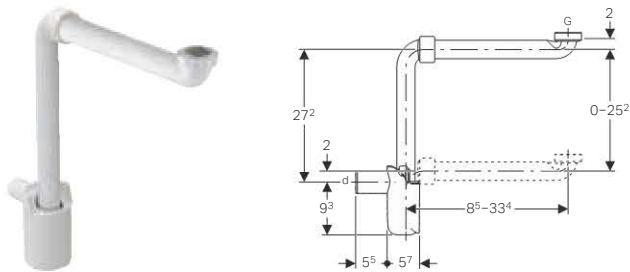

Geberit bottle trap with dip tube for washbasin, space-saving model, horizontal outlet

Application purposes

- For space-saving connection of washbasins in bathroom furniture

Characteristics

- Quality-monitored in accordance with EN 274-3
- Space-saving model
- For cleaning accessible

Art. no.	Surface / colour	d, Ø [mm]	G ["]
151.116.11.1	white alpine	32	1 1/4

Technical data

Depth of water seal	50 mm
Material	Plastic

Scope of delivery

- Seals
- Connection bend with union nut