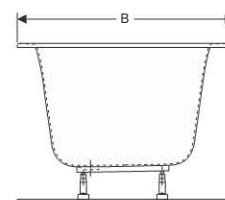

Art. no.	Surface / colour	B [cm]	B1 [cm]	B2 [cm]	b [cm]	H [cm]	L [cm]	L1 [cm]	L2 [cm]	Total water capacity [l]	Usable water capacity [l]
554.001.01.1	white	70	61	47.3	35	45	160	147.5	104.8	195	120
554.002.01.1	white	70	61	47.3	35	45	170	157.5	104.8	213	138
554.014.01.1	white	75	66	52.3	37.5	45	170	157.5	114.8	233	158
554.015.01.1	white	80	71.5	57.2	37.5	45	180	167.5	125	272	197

New

Geberit Acanto rectangular bathtub, duo, with feet

Application purposes

- For private bathrooms and hotels
- For installation with bathtub feet or supports

Characteristics

- Built-in bathtub
- Rectangular
- Suitable for two persons

- Slim rim
- Centred outlet

Technical data

Material	Acrylic

Scope of delivery

- Set of feet
- Mounting material

Art. no.	Surface / colour	B [cm]	B1 [cm]	B2 [cm]	H [cm]	L [cm]	L1 [cm]	L2 [cm]	Total water capacity [l]	Usable water capacity [l]
554.003.01.1	white	75	58.7	44.4	45	170	163	91.8	179	104
554.004.01.1	white	80	64	49.4	45	180	173	101.8	212	137
554.005.01.1	white	90	75	59.4	45	190	183	111.8	271	196