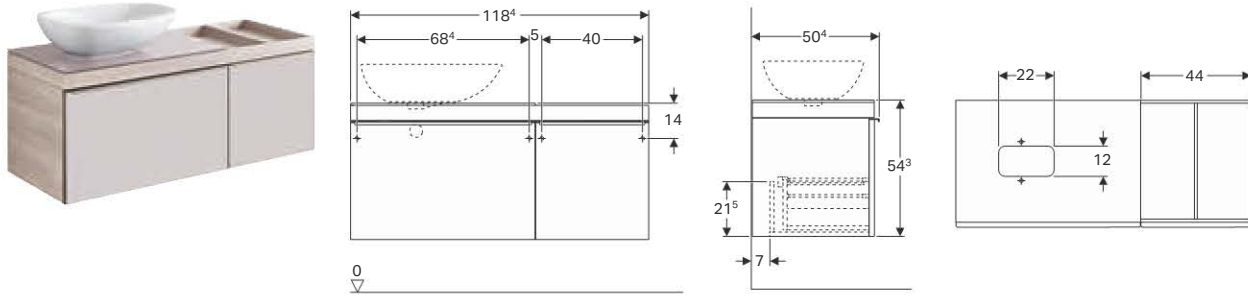

Geberit Citterio cabinet for lay-on washbasin, with two drawers and shelf surface

Characteristics

- Wall-hung
- With two drawers
- Opening via handle
- Drawer with self-closing
- Can be equipped with feet
- Front made of glass
- Cover plate made of glass
- Drawer frame made of metal
- Delivered pre-assembled

Technical data

Material	Chipboard

Scope of delivery

- Fastening material

Art. no.	Surface / colour	B [cm]	H [cm]	T [cm]	Shelf space
500.564.JI.1	Drawers: shiny glass / taupe Body: wood-textured melamine / oak beige	118.4	54.3	50.4	right
500.564.JJ.1	Drawers: shiny glass / black Body: wood-textured melamine / oak grey-brown	118.4	54.3	50.4	right
500.565.JI.1	Drawers: shiny glass / taupe Body: wood-textured melamine / oak beige	118.4	54.3	50.4	left
500.565.JJ.1	Drawers: shiny glass / black Body: wood-textured melamine / oak grey-brown	118.4	54.3	50.4	left

Can be combined with

- Geberit Citterio lay-on washbasin with waste outlet → p. 10
- Geberit Citterio lay-on washbasin → p. 10

Accessories

- Accessory overview: Bathroom furniture