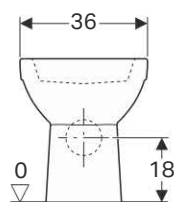

Geberit Abalona floor-standing WC for close-coupled exposed cistern, washdown, hidden fastening, Rimfree

Application purposes

- For close-coupled exposed cistern

Characteristics

- Floor-standing
- Washdown WC
- Rimfree

- Horizontal outlet
- Hidden fastening

Technical data

Material	Vitreous china

Scope of delivery

- Fastening material

Art. no.	Surface / colour	B [cm]	H [cm]	T [cm]
500.285.01.1	white	36	40	68

To order additionally

- Cistern
- WC seat

Can be combined with

- Geberit Abalona Square exposed cistern, close-coupled, dual flush, bottom water supply connection → p. 186
- Geberit Abalona Square exposed cistern, close-coupled, dual flush, lateral water supply connection → p. 185
- Geberit Abalona exposed cistern, close-coupled, dual flush, bottom water supply connection → p. 186
- Geberit Abalona exposed cistern, close-coupled, dual flush, lateral water supply connection → p. 187
- Geberit Abalona WC seat, hinges made of plastic → p. 172
- Geberit Abalona WC seat → p. 174
- Geberit Abalona WC seat, quick-release hinges → p. 174
- Geberit Abalona WC seat, seat ring for children → p. 173