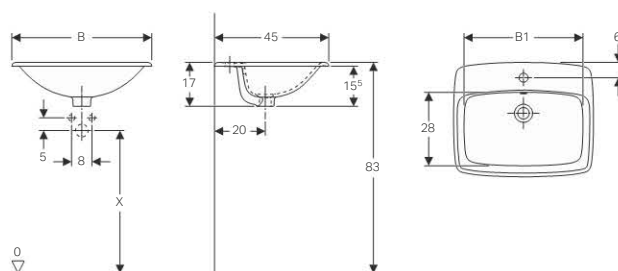

Geberit Abalona Square countertop washbasin

Application purposes

- For mounting in a worktop

Technical data

Material	Vitreous china

Scope of delivery

- Fastening material

Art. no.	Surface / colour	B [cm]	B1 [cm]	H [cm]	T [cm]	Tap hole	Overflow
500.306.01.1	white	55	46	17.3	45	centred	visible
500.307.01.1	white	60	50	17.3	45	centred	visible

Accessories

- Geberit waste outlet with external push-button waste plug → p. 11
- Geberit waste outlet with internal push-button waste plug → p. 24
- Geberit bottle trap with dip tube, for washbasin, horizontal outlet → p. 12