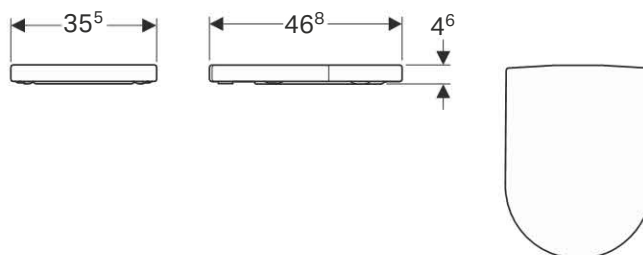

Art. no.	Surface / colour	B [cm]	H [cm]	T [cm]
500.422.01.1	white	35.5	40.5	56

To order additionally

- WC seat

Can be combined with

- Geberit iCon Square WC seat → p. 102

WC seats

Geberit iCon WC seat

Characteristics

- Overlapping WC lid

Technical data

Material	Duroplast

Art. no.	Surface / colour	Soft-closing mechanism	Fastening	Hinge material
500.430.01.1	white	no	from below	Stainless steel
500.431.01.1	white	yes	from above	Brass chrome-plated

Can be combined with

- Geberit Smyle wall-hung WC, washdown, opening for wall mounting, Rimfree → p. 127
- Geberit iCon floor-standing WC, washdown, back-to-wall, Rimfree → p. 98
- Geberit iCon Square floor-standing WC for close-coupled exposed cistern, washdown, Rimfree → p. 99
- Geberit iCon floor-standing WC for close-coupled exposed cistern, washdown, Rimfree → p. 98