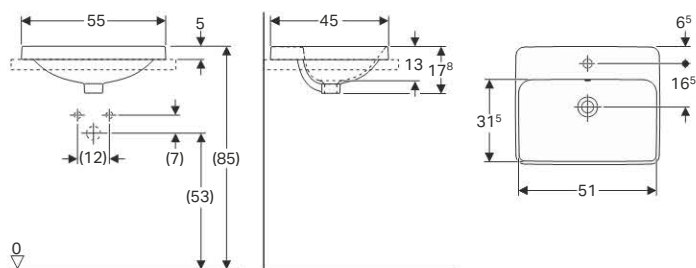

New

Geberit countertop washbasin VariForm, rectangular, with tap hole bench

Application purposes

- For mounting in a worktop

Art. no.	Surface / colour	B [cm]	H [cm]	T [cm]	Overflow
500.740.01.1	white	55	17.8	45	visible
500.741.01.1	Bottom side: glazed / white	55	17.8	45	visible
500.742.01.1	white	55	17.8	45	without
500.743.01.1	Bottom side: glazed / white	55	17.8	45	without

N: New, available: 500.740.01.1 as of February 2018; 500.741.01.1 as of July 2018; 500.742.01.1 as of April 2018; 500.743.01.1 as of July 2018;

New