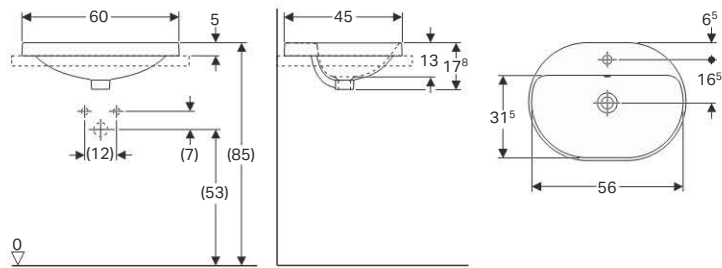

New

Geberit countertop washbasin VariForm, elliptic, with tap hole bench

Application purposes

- For mounting in a worktop

Art. no.	Surface / colour	B [cm]	H [cm]	T [cm]	Overflow
500.732.01.1	white	60	17.8	45	visible
500.733.01.1	Bottom side: glazed / white	60	17.8	45	visible
500.734.01.1	white	60	17.8	45	without
500.735.01.1	Bottom side: glazed / white	60	17.8	45	without

N: New, available: 500.732.01.1 as of February 2018; 500.733.01.1 as of July 2018; 500.734.01.1 as of April 2018; 500.735.01.1 as of July 2018;

New