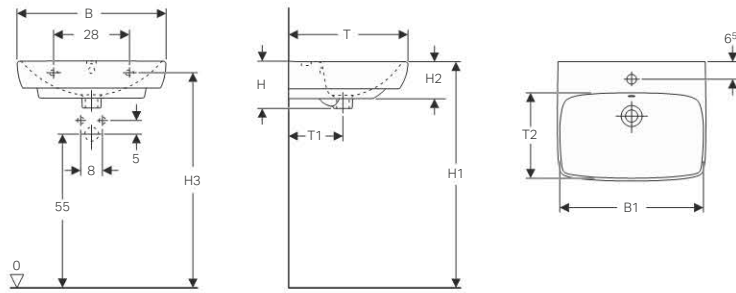

Geberit Abalona Square washbasin

Technical data

Material	Vitreous china

Art. no.	Surface / colour	B [cm]	B1 [cm]	H [cm]	H1 [cm]	H2 [cm]	H3 [cm]	T [cm]	T1 [cm]	T2 [cm]	Tap hole	Overflow
500.290.01.1	white	55	47.5	17	83	14	78.5	44	20	29	centred	visible
500.291.01.1	white	55	47.5	17	83	14	78.5	44	20	29	without	visible
500.300.01.1	white	60	54.5	18	85	14.5	79.5	46	21	30.5	centred	visible
500.299.01.1	white	65	61	18	85	14.5	79.5	48	21	32	centred	visible

Can be combined with

- Geberit Abalona Square full pedestal → p. 119
- Geberit Abalona half pedestal → p. 153
- Geberit Abalona full pedestal → p. 118

Accessories

- Geberit waste outlet with external push-button waste plug → p. 11
- Geberit waste outlet with internal push-button waste plug → p. 24
- Geberit bottle trap with dip tube, for washbasin, horizontal outlet → p. 12
- Fastening set for Geberit washbasins → p. 12

- Geberit Abalona Square full pedestal only for washbasins 55–60 cm
- Geberit Abalona full pedestal only for washbasins 65 cm

New

Geberit Abalona washplace set

Scope of delivery

- Geberit Abalona mirror cabinet, one door and one pull-down door (500.155.01.1)
- Geberit Abalona cabinet for washbasin, with one door (500.177.01.1)
- Geberit Abalona wall panel (500.191.01.1)

Art. no.	Surface / colour

500.189.01.1 white

Available as of April 2018

Accessories

- Geberit Abalona set of feet → p. 160
- Geberit Abalona towel hook → p. 160