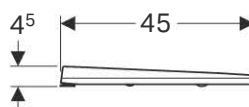

Geberit Smyle WC seat

Characteristics

- Overlapping WC lid

Technical data

Material	Duroplast

Art. no.	Surface / colour	Soft-closing mechanism	Fastening	Hinge material
500.235.01.1	white	no	from above	Stainless steel
500.236.01.1	white	yes	from above	Brass chrome-plated

Can be combined with

- Geberit Smyle wall-hung WC, washdown, Rimfree → p. 126
- Geberit Smyle floor-standing WC, washdown, back-to-wall → p. 128
- Geberit Smyle floor-standing WC for close-coupled exposed cistern, washdown, Rimfree → p. 128
- Geberit Smyle wall-hung WC, washdown → p. 125