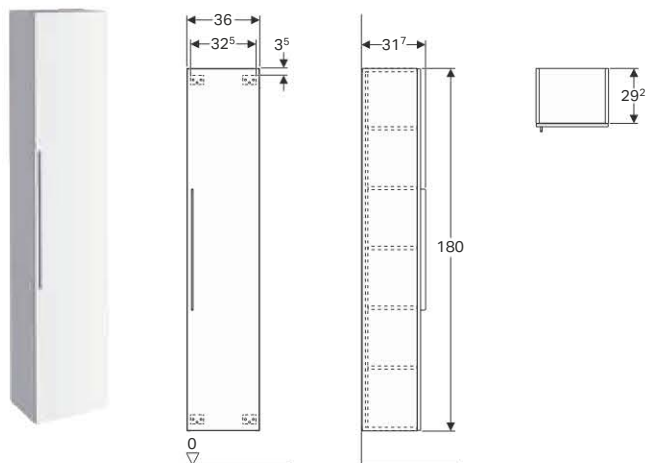

Side cabinets

Geberit iCon tall cabinet with one door

Characteristics

- Wall-hung
- With one door
- Opening via handle
- With one fixed shelf
- With four movable shelves
- Left or right hinge side
- Moisture-resistant
- Delivered pre-assembled

Technical data

Material	Chipboard

Scope of delivery

- 4 movable shelves
- Fastening material

Art. no.	Surface / colour	B [cm]	H [cm]	T [cm]
500.417.01.1	high-gloss coated / white	36	180	29.2
500.417.JH.1	foil-covered / oak nature	36	180	29.2
500.417.JK.1	matt coated / lava	36	180	29.2