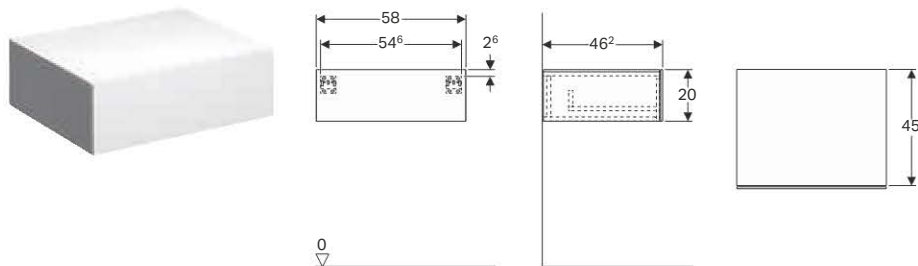

Art. no.	Surface / colour	B [cm]	H [cm]	T [cm]
500.503.01.1	high-gloss coated / white	40	170	33.8
500.503.43.1	structured coated / scultura grey	40	170	33.8

Accessories

- Accessory overview: Bathroom furniture

Geberit Xeno² low cabinet with one drawer

Characteristics

- Wall-hung
- With one drawer
- Opened using push-to-open mechanism
- Moisture-resistant
- Delivered pre-assembled

Technical data

Material	Chipboard

Scope of delivery

- Fastening material

Art. no.	Surface / colour	B [cm]	H [cm]	T [cm]
500.507.01.1	high-gloss coated / white	58	20	46.2
500.507.43.1	structured coated / scultura grey	58	20	46.2

Accessories

- Accessory overview: Bathroom furniture