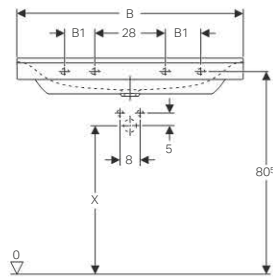

Washbasins

Geberit Xeno² washbasin

Characteristics

- Can be installed with a washbasin cabinet

Technical data

Material	Fine fireclay

Art. no.	Surface / colour	B [cm]	B1 [cm]	B2 [cm]	Cabinet width [cm]	H [cm]	T [cm]	Tap hole	Overflow
500.530.01.1	KeraTect / white	60	-	57.2	58	14	48	centred	without
500.531.01.1	KeraTect / white	90	12	87.2	88	14	48	centred	without
500.532.01.1	KeraTect / white	90	12	87.2	88	14	48	without	without
500.550.01.1	KeraTect / white	120	24	117.2	118	14	48	left and right	without
500.551.01.1	KeraTect / white	120	24	117.2	118	14	48	centred	without
500.552.01.1	KeraTect / white	120	24	117.2	118	14	48	without	without

Can be combined with

- Geberit Xeno² cabinet for washbasin, with one drawer → p. 34
- Geberit Xeno² cabinet for washbasin, with two drawers → p. 35
- Geberit Xeno² cabinet for washbasin with width from 120 cm, with two drawers → p. 37
- Geberit Xeno² cabinet for washbasin with width from 120 cm, with four drawers → p. 38

Accessories

- Geberit bottle trap with dip tube, for washbasin, horizontal outlet → p. 12
- Geberit waste outlet with free outlet → p. 11
- Geberit washbasin connector Clou with lever actuation → p. 11
- Geberit bottle trap with dip tube for washbasin, space-saving model, horizontal outlet → p. 12
- Fastening set for Geberit washbasins → p. 12

- Washbasin 60 cm is fastened with 2 hanger bolts
- Washbasins 90 and 120 cm are fastened with 4 hanger bolts
- Geberit washbasin connector Clou with lever actuation only for washbasins with one tap hole. Compatible with washbasins with one tap hole 60 and 90 cm only when installed without cabinet