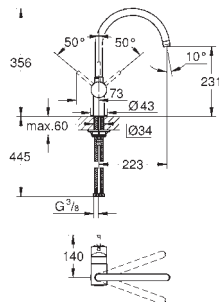

32 917 000	Chrome	4005176230950	167.97
32 917 DC0	supersteel	4005176804946	210.23
32 917 KS0	velvet black	4005176980640	227.14
32 917 DA0	warm sunset	4005176488719	239.00
32 917 DL0	brushed warm sunset	4005176488726	239.00
32 917 A00	hard graphite	4005176488696	239.00
32 917 AL0	Brushed Hard Graphite	4005176488702	239.00

Minta
Single-lever sink mixer 1/2"
C-spout
monobloc installation
GROHE StarLight finish
GROHE SilkMove 46 mm ceramic cartridge
adjustable flow rate limiter
swivel tubular spout
selectable swivel area : 0° / 150° / 360°
flexible connection hoses
with compression nut
rapid installation system
optional temperature limiter (46 308 000)