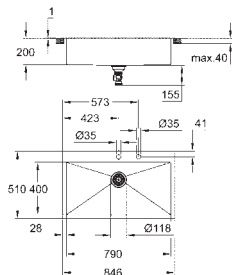

K800
Stainless steel sink
model: K800 90-S 84.6/51 1.0
mounting type: top mount or flush mount
material: stainless steel AISI 304 (V2A)
material thickness: 1 mm
GROHE StarLight finish
finish: satin finish
GROHE Whisper
min. cabinet size: 900 mm
dimensions: 846 x 510 mm
1 bowl: 790 x 400 x 200 mm
GROHE QuickFix installation system
cut-out (top mount): 831 x 495 mm
waste: Ø 3.5"/90 mm waste strainer with automatic waste fitting
accessories included: automatic waste fitting,
waste kit, basket strainer waste, mounting set