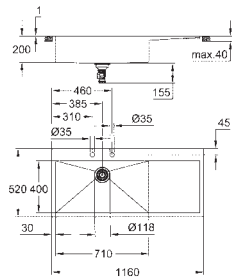

K1000
Stainless Steel Sink with Drainer
model: K1000 80-S 116/52 1.0 lh
mounting type: top mount or flush mount
material: stainless steel AISI 304 (V2A)
material thickness: 1 mm
GROHE StarLight finish
finish: satin finish
GROHE Whisper
min. cabinet size: 800 mm
dimensions: 1160 x 520 mm
1 bowl: 710 x 400 mm
GROHE QuickFix installation system
sink mountable left
cut-out (top mount): 1145 x 505 mm
waste: Ø 3.5"/90 mm waste strainer with automatic waste fitting
accessories included: automatic waste fitting,
waste kit, basket strainer waste, mounting set

31 583 SD1   stainless steel   4005176607165   971.82