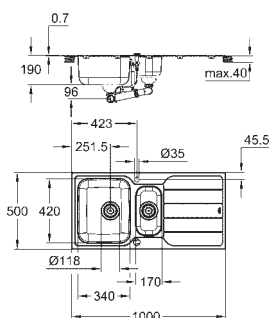

K500
Stainless Steel Sink with Drainer
model: K500 60-S 100/50 1.5 rev
mounting type: top mount or flush mount
material: stainless steel AISI 304 (V2A)
material thickness: 0.7 mm
GROHE StarLight finish
finish: satin finish
GROHE Whisper
min. cabinet size: 600 mm
dimensions: 1000 x 500 mm
1 bowl: 340 x 420 x 185 mm
0.5 bowl: 170 x 320 x 125 mm
GROHE QuickFix installation system
sink mountable left or right
cut-out (top mount): 982 x 482 mm
drilling holes: 2 x 35 mm
waste: Ø 3.5"/90 mm waste strainer with automatic waste fitting
accessories included: waste kit, basket strainer waste, mounting set

KITCHEN FITTINGS