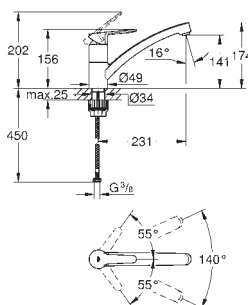

31 680 000   Chrome   4005176530487   63.00

BauEco
Single-lever sink mixer 1/2"
low spout
monobloc installation
GROHE StarLight chrome finish
GROHE Longlife 35 mm ceramic cartridge
GROHE Zero separated inner water ways - lead and nickel free
swivel tubular spout
swivel area 140°
mousseur with coin slot for tool free replacement
flexible connection hoses
GROHE QuickFix Plus ultra fast and simple installation - no tools needed
min. recommended pressure 1 bar

KITCHEN FITTINGS