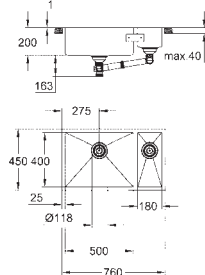

K700 Undermount
Stainless steel sink
model: K700U 80-S 76/45 1.5 lh
mounting type: undermount, top mount or flush mount
material: stainless steel AISI 304 (V2A)
material thickness: 1 mm
GROHE StarLight finish
finish: satin finish
GROHE Whisper
min. cabinet size: 800 mm
dimensions: 760 x 450 mm
1 bowl: 500 x 400 x 195 mm
0.5 bowl: 180 x 400 x 200 mm
GROHE QuickFix installation system
sink mountable left
cut-out (undermount): 712 x 402 mm (R16)
cut-out (top mount): 745 x 435 mm
drainer: Ø 3.5"/90 mm basket strainer waste
accessories included: waste kit, basket strainer waste, mounting set

KITCHEN
FITTINGS