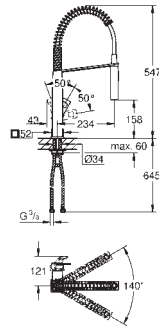

GROHE EUROCUBE

Ref. No.	Colour	EAN code	Retail Guide Price (£)

31 395 000	Chrome	4005176304774	574.06
31 395 DC0	supersteel	4005176304767	740.00

Eurocube
Single-lever sink mixer 1/2"
monobloc installation
GROHE StarLight finish
28 mm ceramic cartridge
with **GROHE SilkMove**
diverter: mousseur/shower jet
swivel spout
swivel area 140°
360° maneuverable spring arm
protected against backflow
flexible connection hoses
applicable for under cupboard installation
rapid installation system