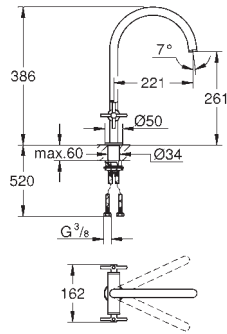

GROHE ATRIO

Ref. No.	Colour	EAN code	Retail Guide Price (£)
30 362 000	Chrome	4005176496479	449.17
30 362 DC0	supersteel	4005176496486	585.27
30 362 AL0	Brushed Hard Graphite	4005176497292	672.66

Atrio
Two handle sink mixer 1/2"
C-spout
monobloc installation
GROHE StarLight chrome finish
ceramic headparts 1/2", 90°
selectable swivel area : 0° / 150° / 360°
flexible connection hoses
rapid installation system
mousseur