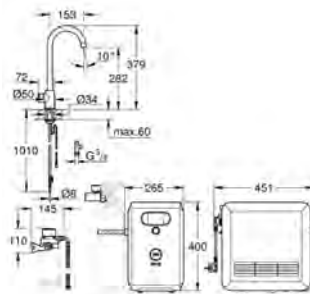

filter head with flexible water hardness adjustment

GROHE Blue filter, CO<sub>2</sub> bottle and cleaning cartridge are not included in the delivery and have to be ordered separately

suitable filters:

- filter S-size, capacity 600 l at 20° dKH (40 404 001)
- filter M-size, capacity 1500 l at 20° dKH (40 430 001)
- filter L-size, capacity 2500 l at 20° dKH (40 412 001)
- activated carbon filter, capacity 3000 l (40 547 001)
- Magnesium+ filter, capacity 400 l at 17° dGH (40 691 001)