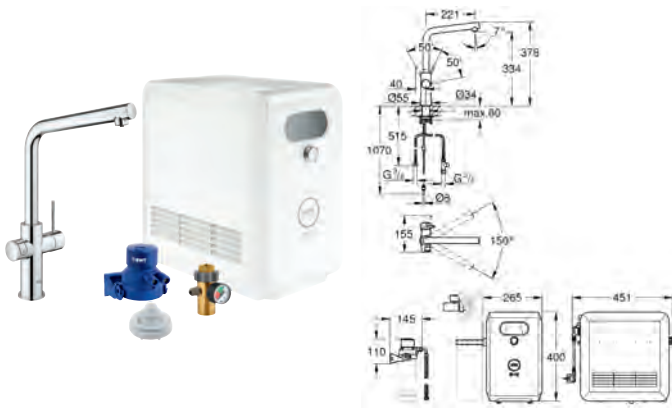

GROHE StarLight chrome finish

28 mm ceramic cartridge

with **GROHE SilkMove**

swivel tubular spout

swivel area 150°

separate inner water ways for filtered
and non-filtered water

flexible connection hoses

GROHE Blue Professional cooler

delivers 12 liters of chilled sparkling water per hour

colour display with push and turn control

270 Watt cooling unit, 230 V, 50 Hz

type of protection IP 21

CE approved

requires ventilation holes in the bottom of the kitchen cabinet

software set-up and monitoring of filter and CO₂ capacity possible via GROHE Ondus app

push notifications at low filter resp. CO₂ capacity

additional monitoring via GROHE Blue Professional Browser-Monitor possible
with Bluetooth 4.0* and WIFI interface for wireless data communication
for Apple** and Android devices

Bluetooth range (max. 10 m) varies depending on materials used and walls

between transmitter and receiver

filter head with flexible water hardness adjustment

GROHE Blue filter, CO₂ bottle and cleaning cartridge are not included in the

delivery and have to be ordered separately

suitable filters:

- filter S-size, capacity 600 l at 20° dKH (40 404 001)

- filter M-size, capacity 1500 l at 20° dKH (40 430 001)

- filter L-size, capacity 2500 l at 20° dKH (40 412 001)

- activated carbon filter, capacity 3000 l (40 547 001)

- Magnesium+ filter, capacity 400 l at 17° dGH (40 691 001)

System requirements Apple

iPhone with iOS 9.0 or higher

System requirements Android

smart phone with Android 4.3 or higher

Mobile devices and GROHE Ondus App*** are not included in delivery and have to be ordered separately via an authorised Apple store/store/iTunes or Google Play store.

* The Bluetooth word mark and logos are registered trademarks owned by Bluetooth SIG, Inc. and any use of such marks by Grohe AG is under license. Other trademarks and trade names are those of their respective owners.

** Apple, the Apple logo, iPod, iPod Touch, iPhone and iTunes are trademarks of Apple Inc., registered in the U.S. and other countries. Apple is not responsible for the function of this device or its compliance with safety and regulatory standards.

*** Available for free via iTunes app or Google Play store.
to be equipped with a non-return valve EA approved by Belgaqua