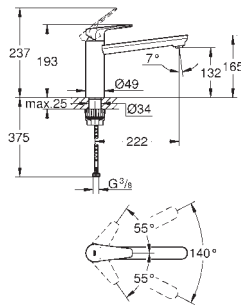

31 693 000   Chrome   4005176530371   71.00

BauEdge
Single-lever sink mixer 1/2"
medium spout
monobloc installation
GROHE StarLight chrome finish
GROHE Longlife 35 mm ceramic cartridge
GROHE Zero separated inner water ways - lead and nickel free
swivel tubular spout
swivel area 140°
mousseur with coin slot for tool free replacement
flexible connection hoses
GROHE QuickFix Plus ultra fast and simple installation - no tools needed
min. recommended pressure 1 bar