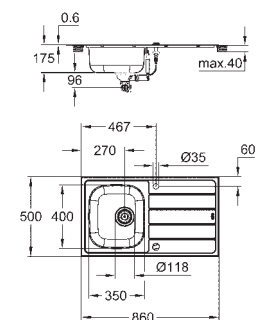

Bau
Kitchen sink and tap bundle
Consisting of:
K200 stainless steel sink with drainer (31 552 SD1)
Bau Edge single lever sink mixer (31 367 001)
high spout
monobloc installation
GROHE StarLight chrome finish
GROHE Longlife 28 mm ceramic cartridge
GROHE Zero separated inner water ways - lead and nickel free
mousseur
swivel tubular spout
swivel area 360°
flexible connection hoses
GROHE QuickFix Plus ultra fast and simple installation - no tools needed

31 552 SD1   stainless steel   4005176623714   104.68