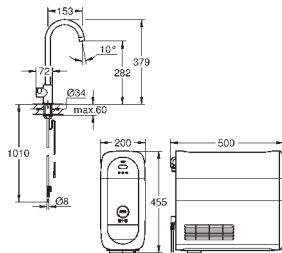

activated carbon filter and GROHE Blue magnesium+ filter

GROHE Blue filter S-Size, filter head with flexible

water hardness adjustment

for regions with water hardness of more than 9° dKH

for regions with water hardness below 9° dKH please order activated carbon filter
40 547 001

GROHE Blue 425 g CO₂ bottle

System requirements: Apple

iPhone with iOS 9.0 or higher

System requirements Android

smart phone with Android 4.3 or higher

Mobile devices and GROHE Ondus App*** are not included in delivery and have to be ordered separately via an authorised Apple store/store/iTunes or Google Play store.

* The Bluetooth word mark and logos are registered trademarks owned by Bluetooth SIG, Inc. and any use of such marks by Grohe AG is under license. Other trademarks and trade names are those of their respective owners.

** Apple, the Apple logo, iPod, iPod Touch, iPhone and iTunes are trademarks of Apple Inc., registered in the U.S. and other countries. Apple is not responsible for the function of this device or its compliance with safety and regulatory standards

*** Available for free via iTunes app or Google Play store.

This product includes an article which is declared as a hazardous substance. Find more information in the safety data sheet. You can download the safety data at: www.grohe.com/safety-data-sheets/
to be equipped with a non-return valve EA approved by Belgaqua