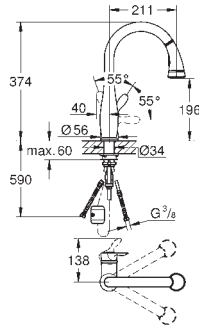

GROHE PARKFIELD

Ref. No.	Colour	EAN code	Retail Guide Price (£)
30 215 001	Chrome	4005176409066	351.75
30 215 DC1	supersteel	4005176409073	358.48

Parkfield
Single-lever sink mixer 1/2"
monobloc installation
GROHE StarLight finish
GROHE SilkMove 35 mm ceramic cartridge
with integrated temperature limiter
pull-out dual spray control - switches between regular flow and spray
diverter: mousseur/shower jet
automatic return to mousseur
adjustable flow rate limiter
swivel tubular spout
swivel area 360°
integrated non-return valve
protected against backflow
flexible connection hoses
rapid installation system