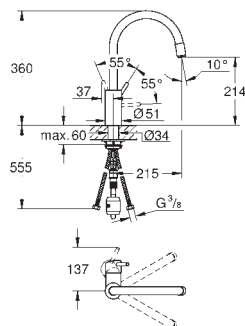

32 663 003 Chrome
32 663 DC3 supersteel

4005176466854
4005176466861

208.15
291.83

Concetto
Single-lever sink mixer 1/2"
high spout
monobloc installation
GROHE StarLight chrome finish
GROHE SilkMove 35 mm ceramic cartridge
GROHE EasyDock guarantees easy retraction and smooth docking back to the starting position
GROHE Zero separated inner water ways - lead and nickel free
pull-out laminar spray
adjustable flow rate limiter
swivel tubular spout
swivel area 360°
protected against backflow
flexible connection hoses
GROHE QuickFix rapid installation system
min. recommended pressure 1 bar