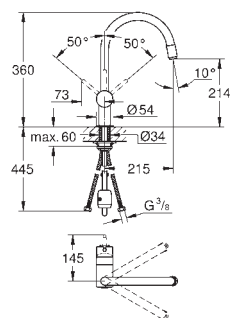

32 918 000	Chrome	4005176230967	210.23
32 918 DC0	supersteel	4005176804953	273.62

Minta
Single-lever sink mixer 1/2"
monobloc installation
GROHE StarLight finish
GROHE SilkMove 46 mm ceramic cartridge
pull out mousseur spout
adjustable flow rate limiter
swivel tubular spout
integrated non-return valve
protected against backflow
flexible connection hoses
rapid installation system
optional temperature limiter (46 308 000)

32 918 00E	Chrome	4005176866616	210.23
Ditto, with GROHE Ecojoy 5.7 l/min flow limiter			

KITCHEN
FITTINGS