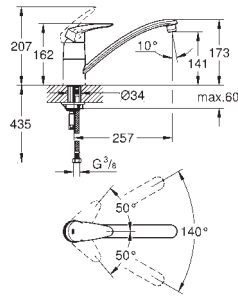

GROHE EURODISC

Ref. No.	Colour	EAN code	Retail Guide Price (£)

33 770 001	Chrome	4005176828959	197.99

Eurodisc
Single-lever sink mixer 1/2"
low spout
monobloc installation
GROHE StarLight finish
GROHE SilkMove 35 mm ceramic cartridge
mousseur
adjustable flow rate limiter
swivel tubular spout
swivel area 140°
with stop restriction
flexible connection hoses
rapid installation system