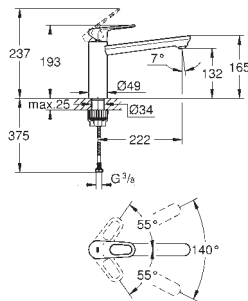

31 688 000   Chrome   4005176530333   71.00

GROHE BauFlow
Single-lever sink mixer 1/2"
medium spout
monobloc installation
GROHE StarLight chrome finish
GROHE Longlife 35 mm ceramic cartridge
GROHE Zero separated inner water ways - lead and nickel free
swivel tubular spout
swivel area 140°
mousseur with coin slot for tool free replacement
flexible connection hoses
GROHE QuickFix Plus ultra fast and simple installation - no tools needed
min. recommended pressure 1 bar