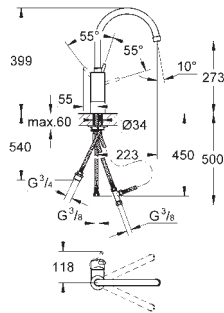

32 666 001   **Chrome**   **4005176887406**   **315.88**

Concetto
Single-lever sink mixer 1/2"
integrated stop valve
high spout
monobloc installation
GROHE StarLight finish
GROHE SilkMove 35 mm ceramic cartridge
mousseur
adjustable flow rate limiter
swivel tubular spout
swivel area 90°
flexible connection hoses
rapid installation system