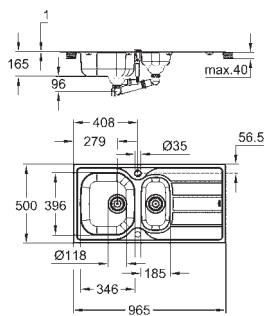

GROHE STAINLESS STEEL SINKS

Ref. No.   Colour   EAN code   Retail Guide Price (£)

31 564 SD1   stainless steel   4005176623745   156.20

K200
Stainless Steel Sink with Drainer
model: K200 60-S 96.5/50 1.5 rev
mounting type: top mount
material: stainless steel AISI 304 (V2A)
material thickness: 0.6 mm
GROHE StarLight finish
finish: satin finish
GROHE Whisper
min. cabinet size: 600 mm
dimensions: 965 x 500 mm
1 bowl: 346 x 396 x 165 mm
0.5 bowl: 180 x 340 x 130 mm
GROHE QuickFix installation system
sink mountable left or right
cut-out (top mount): 941 x 476 mm
drilling holes: 2 x 35 mm
waste: Ø 3.5"/90 mm waste strainer with automatic waste fitting
accessories included: automatic waste fitting, waste kit, basket strainer waste, mounting set

31 565 SD1   stainless steel   4005176623752   175.74