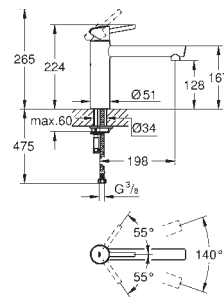

31 128 001   **Chrome**   **4005176886737**   **189.10**
31 128 DC1   **supersteel**   **4005176891007**   **241.93**

Concetto
Single-lever sink mixer 1/2"
medium spout
monobloc installation
GROHE StarLight finish
GROHE SilkMove 35 mm ceramic cartridge
mousseur
adjustable flow rate limiter
swivel cast spout
swivel area 140°
flexible connection hoses
rapid installation system