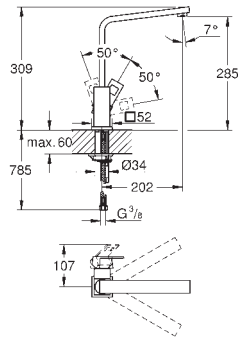

31 255 000	Chrome	4005176901416	198.00
31 255 DC0	supersteel	4005176994319	408.19

Eurocube
Single-lever sink mixer 1/2"
high spout
monobloc installation
GROHE StarLight finish
28 mm ceramic cartridge
with **GROHE SilkMove**
mousseur
swivel cast spout
swivel area 360°
flexible connection hoses
rapid installation system