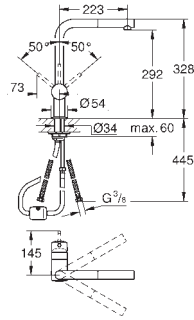

GROHE MINTA / MINTA SMARTCONTROL / MINTA TOUCH

Ref. No.   Colour   EAN code   Retail Guide Price (£)

32 168 000	Chrome	4005176824425	210.23
32 168 DC0	supersteel	4005176824432	273.62

Minta
Single-lever sink mixer 1/2"
monobloc installation
GROHE StarLight finish
GROHE SilkMove 46 mm ceramic cartridge
pull out mousseur spout
adjustable flow rate limiter
swivel tubular spout
integrated non-return valve
protected against backflow
flexible connection hoses
rapid installation system