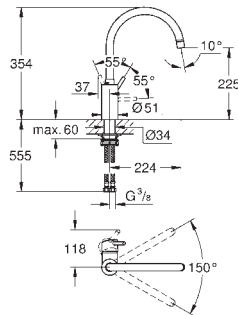

32 661 003 Chrome
32 661 DC3 supersteel

4005176466823
4005176466830

187.23
229.07

Concetto
Single-lever sink mixer 1/2"
high spout
monobloc installation
GROHE StarLight chrome finish
GROHE SilkMove 35 mm ceramic cartridge
GROHE Zero separated inner water ways - lead and nickel free
mousseur
adjustable flow rate limiter
swivel tubular spout
selectable swivel area : 0° / 150°
flexible connection hoses
GROHE QuickFix rapid installation system