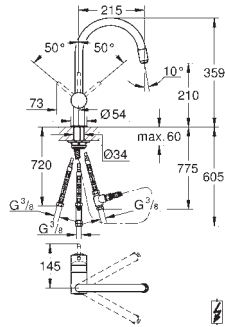

GROHE MINTA / MINTA SMARTCONTROL / MINTA TOUCH

Ref. No.   Colour   EAN code   Retail Guide Price (£)

32 511 000   Chrome   4005176295621   252.49

Minta
Single-lever sink mixer 1/2"
for use with displacement water heater
C-spout
monobloc installation
GROHE StarLight finish
GROHE SilkMove 46 mm ceramic cartridge
pull-out laminar spray
adjustable flow rate limiter
swivel tubular spout
swivel area 360°
integrated non-return valve
protected against backflow
flexible connection hoses
rapid installation system
optional temperature limiter (46 308 000)

32 321 002   Chrome   4005176465109   208.15
32 321 DC2   supersteel   4005176465116   270.91
32 321 GN2   brushed cool sunrise   4005176618529   298.12
32 321 DA2   warm sunset   4005176488757   298.00
32 321 DL2   brushed warm sunset   4005176488764   298.00
32 321 A02   hard graphite   4005176488733   298.00
32 321 AL2   Brushed Hard Graphite   4005176488740   298.00