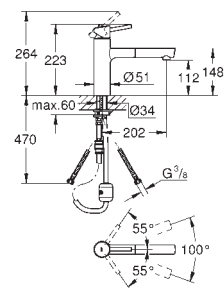

31 129 001   **Chrome**   **4005176886744**   **231.36**
31 129 DC1   **supersteel**   **4005176891021**   **294.75**

Concetto
Single-lever sink mixer 1/2"
medium spout
monobloc installation
GROHE StarLight finish
GROHE SilkMove 35 mm ceramic cartridge
pull out mousseur spout
adjustable flow rate limiter
swivel cast spout
swivel area 100°
protected against backflow
flexible connection hoses
rapid installation system

KITCHEN FITTINGS