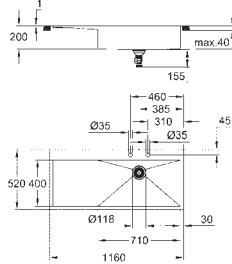

GROHE STAINLESS STEEL SINKS

Ref. No.   Colour   EAN code   Retail Guide Price (£)

31 582 SD1   stainless steel   4005176607158   1,511.13

K1000
Stainless Steel Sink with Drainer
model: K1000 80-S 116/52 1.0 rh
mounting type: top mount or flush mount
material: stainless steel AISI 304 (V2A)
material thickness: 1 mm
GROHE StarLight finish
finish: satin finish
GROHE Whisper
min. cabinet size: 800 mm
dimensions: 1160 x 520 mm
1 bowl: 710 x 400 mm
GROHE QuickFix installation system
sink mountable right
cut-out (top mount): 1145 x 505 mm
waste: Ø 3.5"/90 mm waste strainer with automatic waste fitting
accessories included: automatic waste fitting,
waste kit, basket strainer waste, mounting set

31 581 SD1   stainless steel   4005176607141   1,511.13