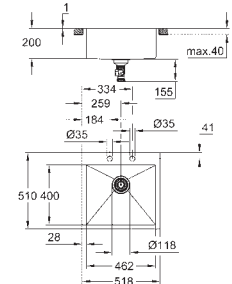

K800
Stainless steel sink
model: K800 60-S 51.8/51 1.0
mounting type: top mount or flush mount
material: stainless steel AISI 304 (V2A)
material thickness: 1 mm
GROHE StarLight finish
finish: satin finish
GROHE Whisper
min. cabinet size: 600 mm
dimensions: 518 x 510 mm
1 bowl: 462 x 400 x 200 mm
GROHE QuickFix installation system
cut-out (top mount): 503 x 495 mm
waste: Ø 3.5"/90 mm waste strainer with automatic waste fitting
accessories included: automatic waste fitting,
waste kit, basket strainer waste, mounting set

31 584 SD1   stainless steel   4005176607172   1,066.99