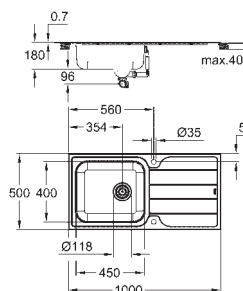

31 563 SD1      stainless steel      4005176623738      195.29

**K500**  
**Stainless Steel Sink with Drainer**  
model: K500 60-S 100/50 1.0 rev  
mounting type: top mount or flush mount  
material: stainless steel AISI 304 (V2A)  
material thickness: 0.7 mm  
**GROHE StarLight** finish  
finish: satin finish  
**GROHE Whisper**  
min. cabinet size: 600 mm  
dimensions: 1000 x 500 mm  
1 bowl: 450 x 400 x 180 mm  
**GROHE QuickFix** rapid installation system  
sink mountable left or right  
cut-out (top mount): 982 x 482 mm  
drilling holes: 2 x 35 mm  
waste: Ø 3.5"/90 mm waste strainer with automatic waste fitting  
accessories included: automatic waste fitting, waste kit, basket strainer waste, mounting set