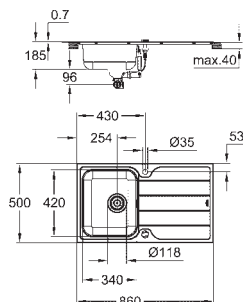

GROHE STAINLESS STEEL SINKS

Ref. No.   Colour   EAN code   Retail Guide Price (£)

31 571 SD1   stainless steel   4005176626029   221.00

K500
Stainless Steel Sink with Drainer
model: K500 45-S 86/50 1.0 rev
mounting type: top mount or flush mount
material: stainless steel AISI 304 (V2A)
material thickness: 0.7 mm
GROHE StarLight finish
finish: satin finish
GROHE Whisper
min. cabinet size: 450 mm
dimensions: 860 x 500 mm
1 bowl: 340 x 420 x 170 mm
GROHE QuickFix installation system
sink mountable left or right
cut-out (top mount): 842 x 482 mm
drilling holes: 2 x 35 mm
waste: Ø 3.5"/90 mm waste strainer with automatic waste fitting
accessories included: automatic waste fitting, waste kit, basket strainer waste, mounting set

31 563 SD1   stainless steel   4005176623738   195.29