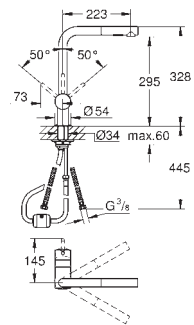

30 274 000	Chrome	4005176314988	263.05
30 274 DC0	supersteel	4005176314995	329.91
30 274 DA0	warm sunset	4005176488672	356.00
30 274 DL0	brushed warm sunset	4005176488689	356.00
30 274 A00	hard graphite	4005176488658	356.00
30 274 AL0	Brushed Hard Graphite	4005176488665	356.00

Minta
Single-lever sink mixer 1/2"
L-spout
monobloc installation
GROHE StarLight chrome finish
GROHE SilkMove 46 mm ceramic cartridge
flow strainer
pull-out dual spray control - switches between regular flow and spray
diverter: laminar spray/SpeedClean shower jet
automatic return to laminar spray
adjustable flow rate limiter
swivel tubular spout
swivel area 360°
integrated non-return valve
protected against backflow
flexible connection hoses
rapid installation system