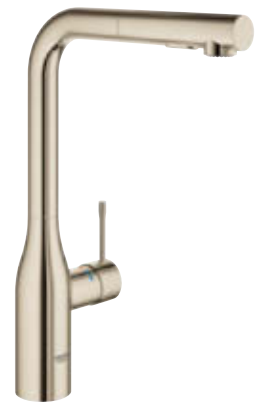

POLISHED NICKEL | BE0