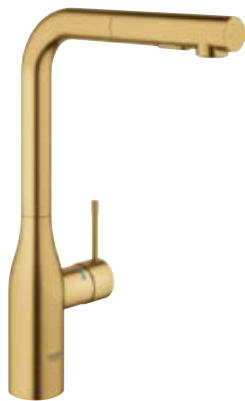

**BRUSHED
COOL SUNRISE | GN0**