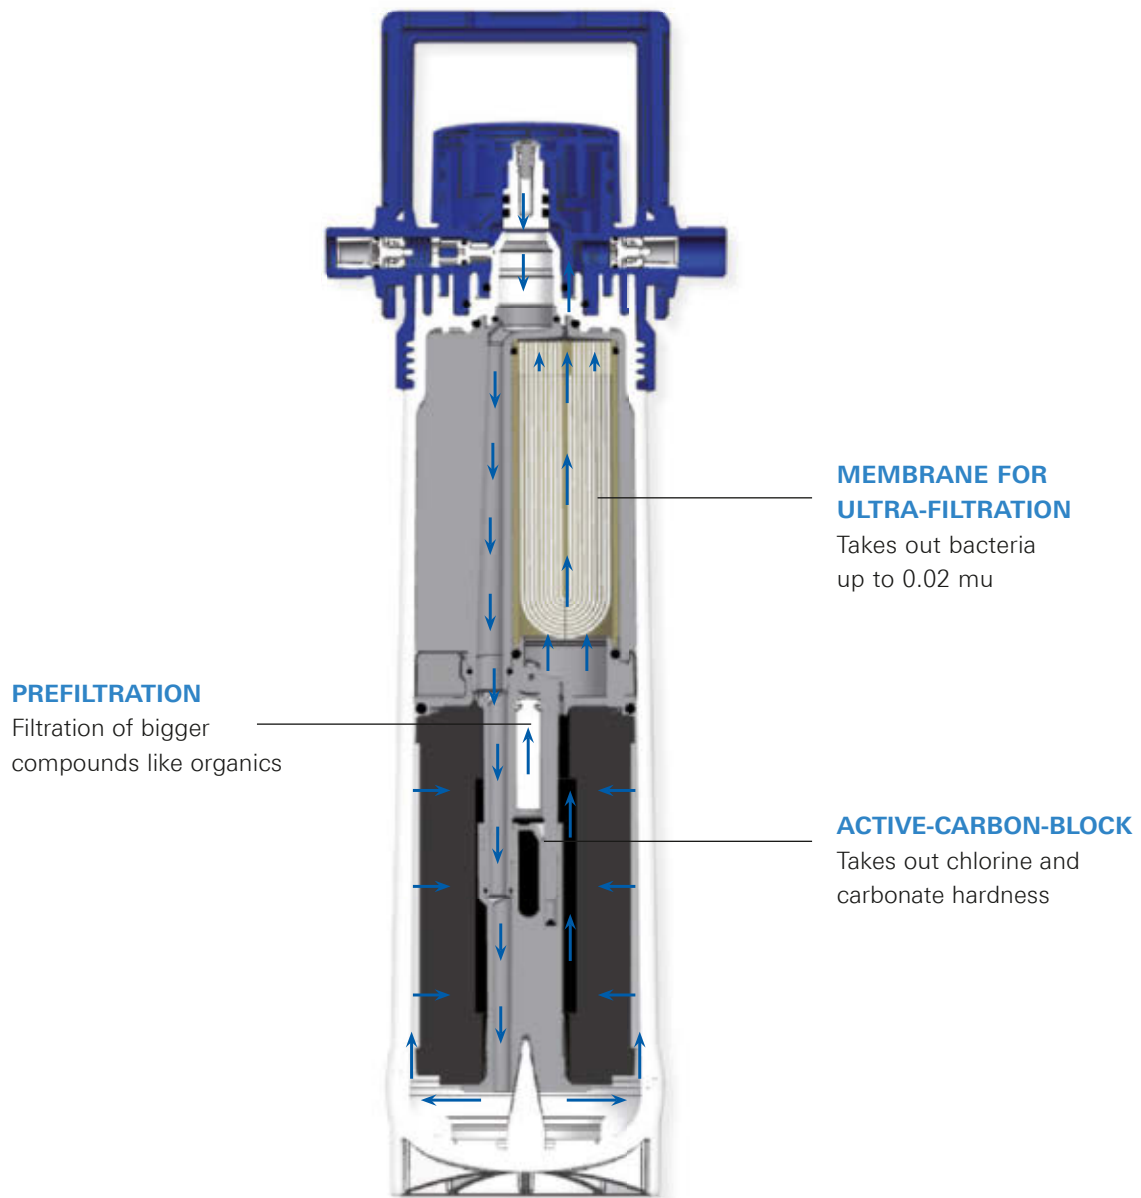

GROHE BLUE BWT FILTER TECHNOLOGY

The most precious resource in the safest hands.

Tap water is now transformed into safe, pure refreshment, using the innovative GROHE Blue Ultra-Safe product range. GROHE Blue Ultra-Safe filters the water with technology supplied by BWT and then cools it down to the ideal temperature for you to enjoy. The GROHE Blue Ultra-Safe filter removes bacteria and purifies the water by taking out chlorine and other unwanted substances to ensure the safest and freshest drinking experience.