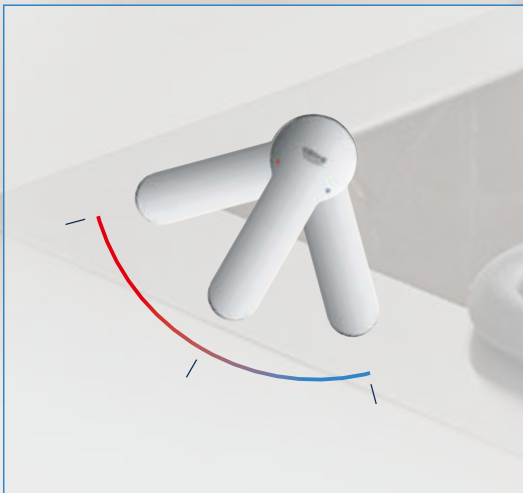

Take your kitchen to the next level with the new Eurosmart pull-out kitchen faucet. Equipped with the basic features of Eurosmart and adding a functional pull-out dual spray, Eurosmart pull-out will help you do your daily kitchen tasks with just tip of your finger. The pull-out dual spray gives you a greater operating radius of the faucet while offering easy switching between two sprays. The EasyDock mechanism guarantees easy retraction and smooth docking for your spray head, every time. Eurosmart pull-out comes with a shiny chrome surface or a matt SuperSteel finish to fit your kitchen perfectly.

VISIT US ONLINE

[KITCHEN >](#)

EUROSMART

30 305 000
Sink mixer low spout
with pull-out dual spray

Integrated temperature limiter

No scalding on hot surfaces thanks to 100 % **GROHE CoolTouch**.

Lead and nickel free

EasyDock

35 mm cartridge with integrated temperature limiter

MODERN SHAPE & SMART TECHNOLOGY

GROHE cartridge with integrated temperature limiter Can be individually set to the desired maximum water temperature.

**Pull-out
dual spray**

**SpeedClean
mousseur**

EasyExchange

The aerator is easy to install
and de-install using just a coin.

33 281 002 / 33 281 DC2

Sink mixer low spout
lead & nickel free

33 281 20E

with GROHE EcoJoy