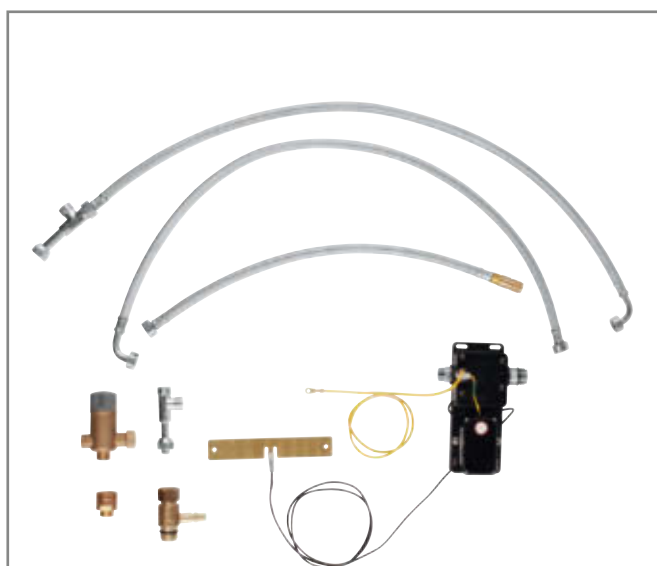

30 311 000
Electronic sink mixer
L-spout
with pull-out dual spray

FOOTCONTROL

Just touch the bottom side of the cabinet with a gentle tap of your foot to turn the faucet ON and OFF.

GROHE FOOTCONTROL

For kitchens where time is of the essence and convenience is a must, why not go hands-free? GROHE's new FootControl faucets can be turned On and Off with a gentle tap of your foot on the base unit, leaving your hands free and your faucet spotless at all times. Three of our most popular faucets come with this innovative FootControl technology, or you can retro-fit the feature to any GROHE pull-out kitchen faucet. To say goodbye to germs, mess and hassle, simply tap your feet!