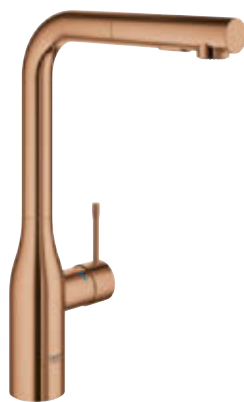

WARM SUNSET | DA0