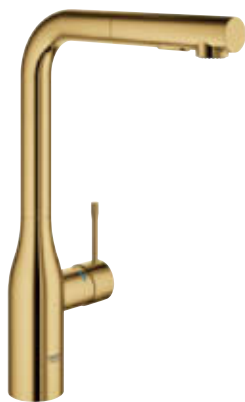

COOL SUNRISE | GLO