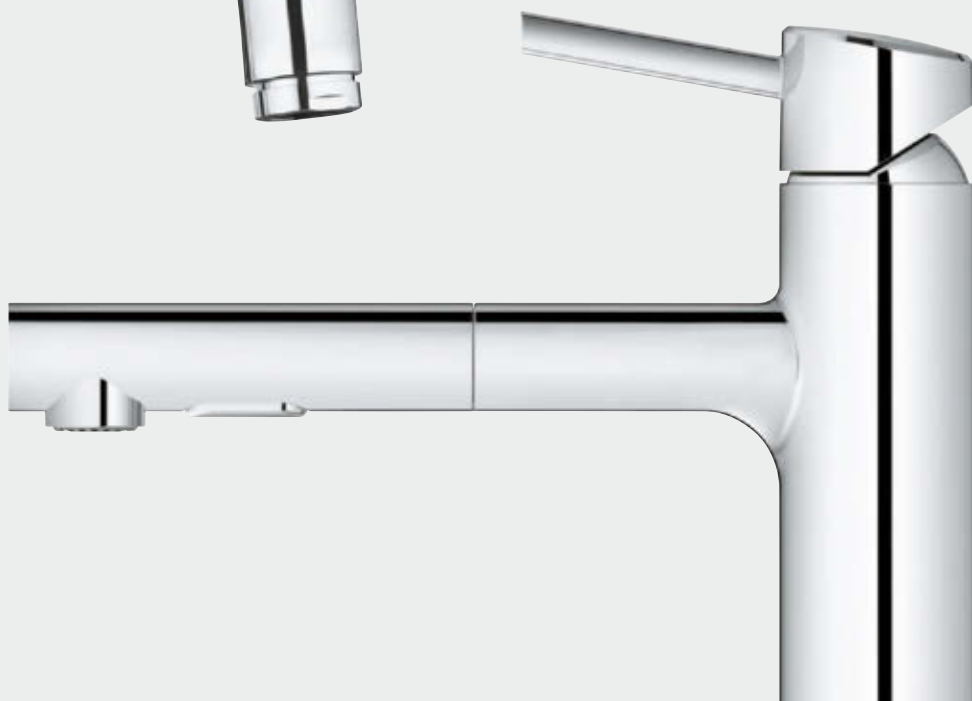

EASYTOUCH

Just touch the faucet at any point with your wrist, elbow or just your fingertip to turn the faucet ON and OFF.

31 360 001
Electronic sink mixer
L-spout
with pull-out dual spray

TYPES OF SPOUTS

Our range of spout options let you combine comfort and convenience with great design flexibility. Our spouts come in a variety of heights, from a compact low spout for small spaces to a high spout perfect for filling pots, as well as in a choice of U, C or L-shape to perfectly suit your style. Need even more flexibility? Our spouts that swivel or feature pull-down spray heads offer extra reach, power and performance for busy kitchens.