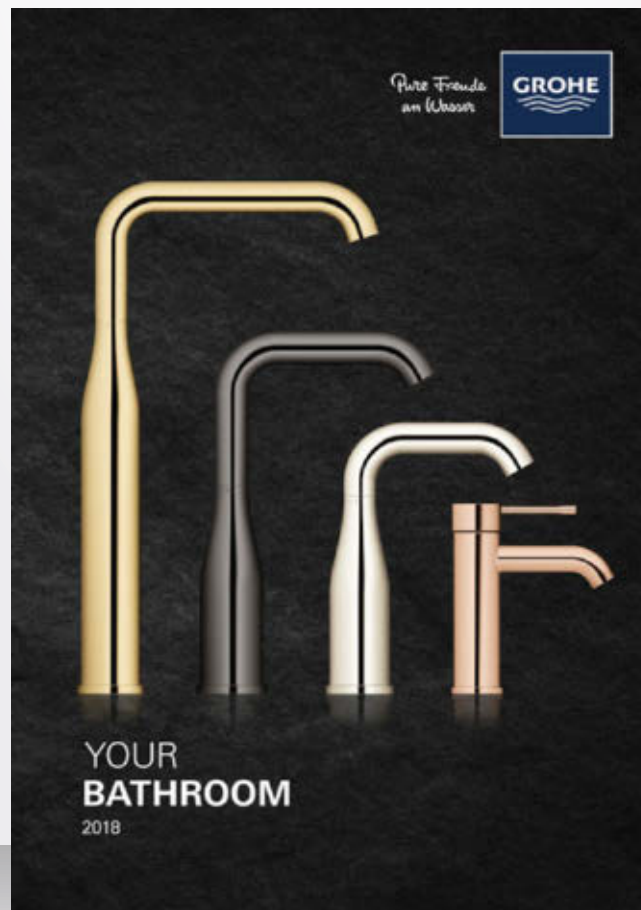

DISCOVER THE WORLD OF GROHE

What you see here represents just a small selection of what the world of GROHE has to offer. Whether you are looking for ideas and inspiration or solutions for bath and kitchen, here's where you'll find it.

Visit the world of GROHE at grohe.com to download the latest brochures.

BATH BROCHURE