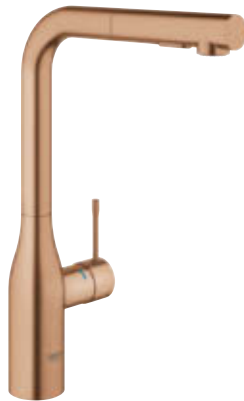

**BRUSHED
WARM SUNSET | DL0**