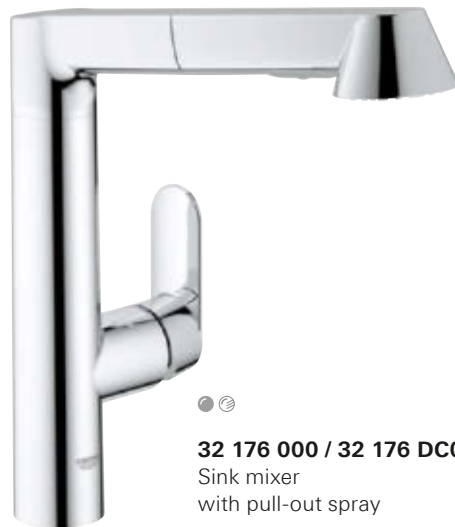

Colour options:

● 000 | StarLight Chrome | ⌚ DC0 | SuperSteel