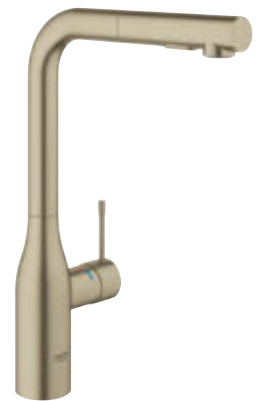

**BRUSHED
HARD GRAPHITE | AL0**

BRUSHED NICKEL | EN0

30 270 DC0
Sink mixer high spout
with pull-out dual spray

30 269 000
Sink mixer high spout
with pull-out dual spray

30 270 000
Sink mixer high spout
with pull-out dual spray