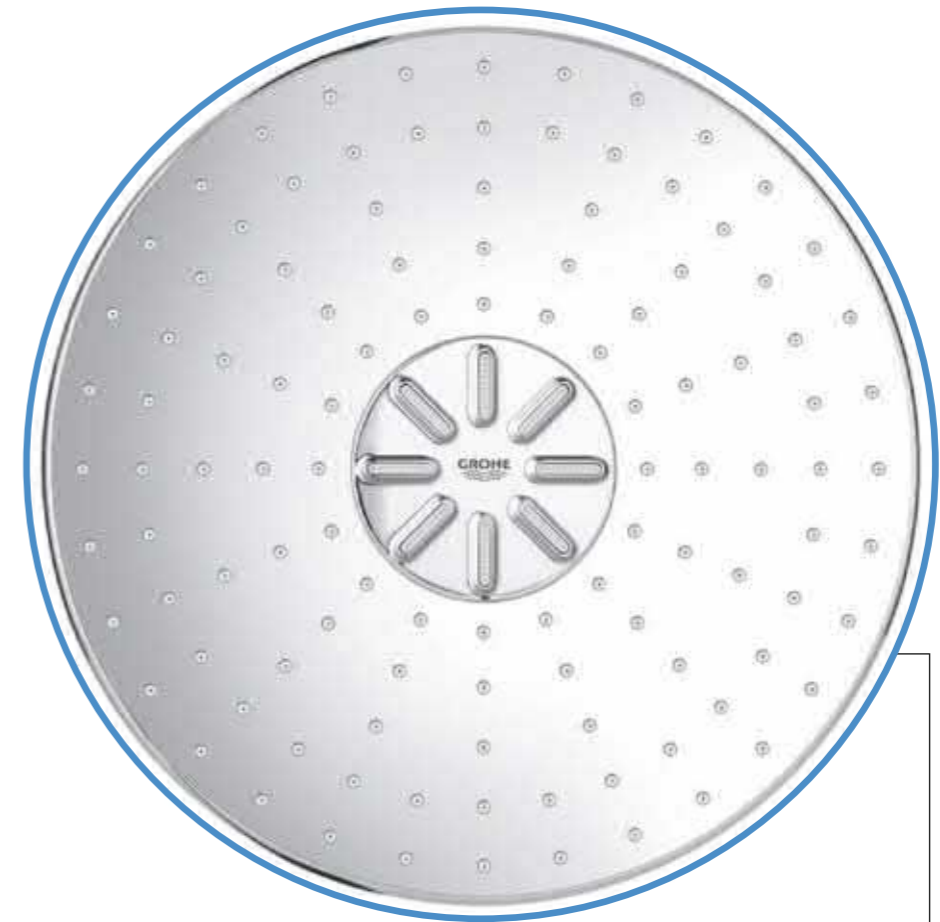

1. FOR **MAXIMUM FLEXIBILITY**
UNDER THE SHOWER:
THE EUPHORIA HANDSHOWER

GROHE hand shower
for the perfect height
and angle

2. DISCOVER A
UNIQUE LEVEL OF RELAXATION:
THE GROHE PURERAIN SPRAY

GROHE PureRain spray
for a soft, refreshing
shower

TURN UP YOUR
SHOWER EXPERIENCE
GROHE SMARTCONTROL

PUSH TO ACTIVATE – THEN TURN UP THE PLEASURE

What do we mean by SmartControl? It's when you can effortlessly influence every aspect of your shower, leaving you free to simply relish the moment and slip into a state of relaxation. SmartControl is intuitive control that happens without a moment's thought, simply delivering your perfect shower experience. A wealth of details and thought has gone into creating GROHE SmartControl – so that you get all the more out of it.