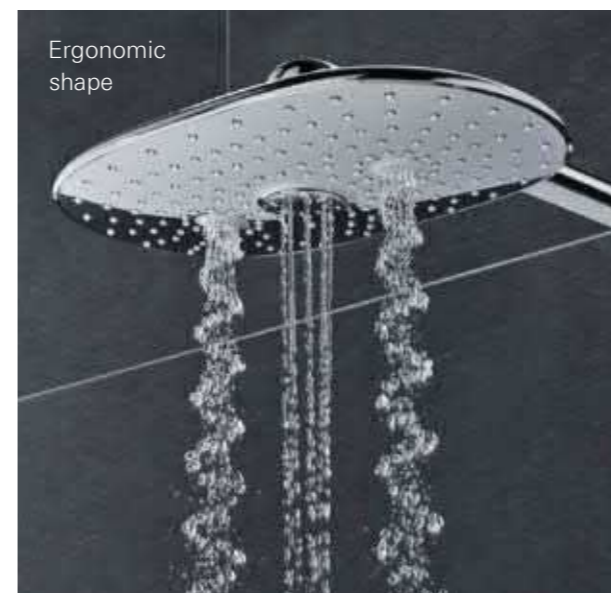

THE PERFECT **FINISH**

GROHE SmartControl comes in two stylish finishes: classic chrome and, for a subtly elegant design statement, MoonWhite.

COMFORT IN EVERY DETAIL

At GROHE we never stop thinking about ways to make your time under the Rainshower SmartControl shower system more enjoyable. Safer too – even when you don't even notice. Take for example the shower rail. Beyond just looking good, we've made sure that the casing of the rail always remains at a comfortable temperature, never exceeding the temperature of your shower.

WHEREVER YOU LOOK IT LOOKS GOOD

We are proud of the many beautiful features that we have given our Rainshower SmartControl shower system. Starting at the top: our stunning Rainshower 360 shower head. Its unique, extra-wide and ergonomic shape is designed to offer complete, all-body coverage, extending over your shoulders for the luxury of an all-surrounding shower. Moving down the slender shower rail, note the elegant, extremely flat design, set off by the minimalistic wall bracket.

And finally, the thermostat of the Rainshower SmartControl, with its shining, all-metal body and organic design, inspired by nature: the showpiece of our shower system.

Full metal body

Ergonomic shape

Flat rail