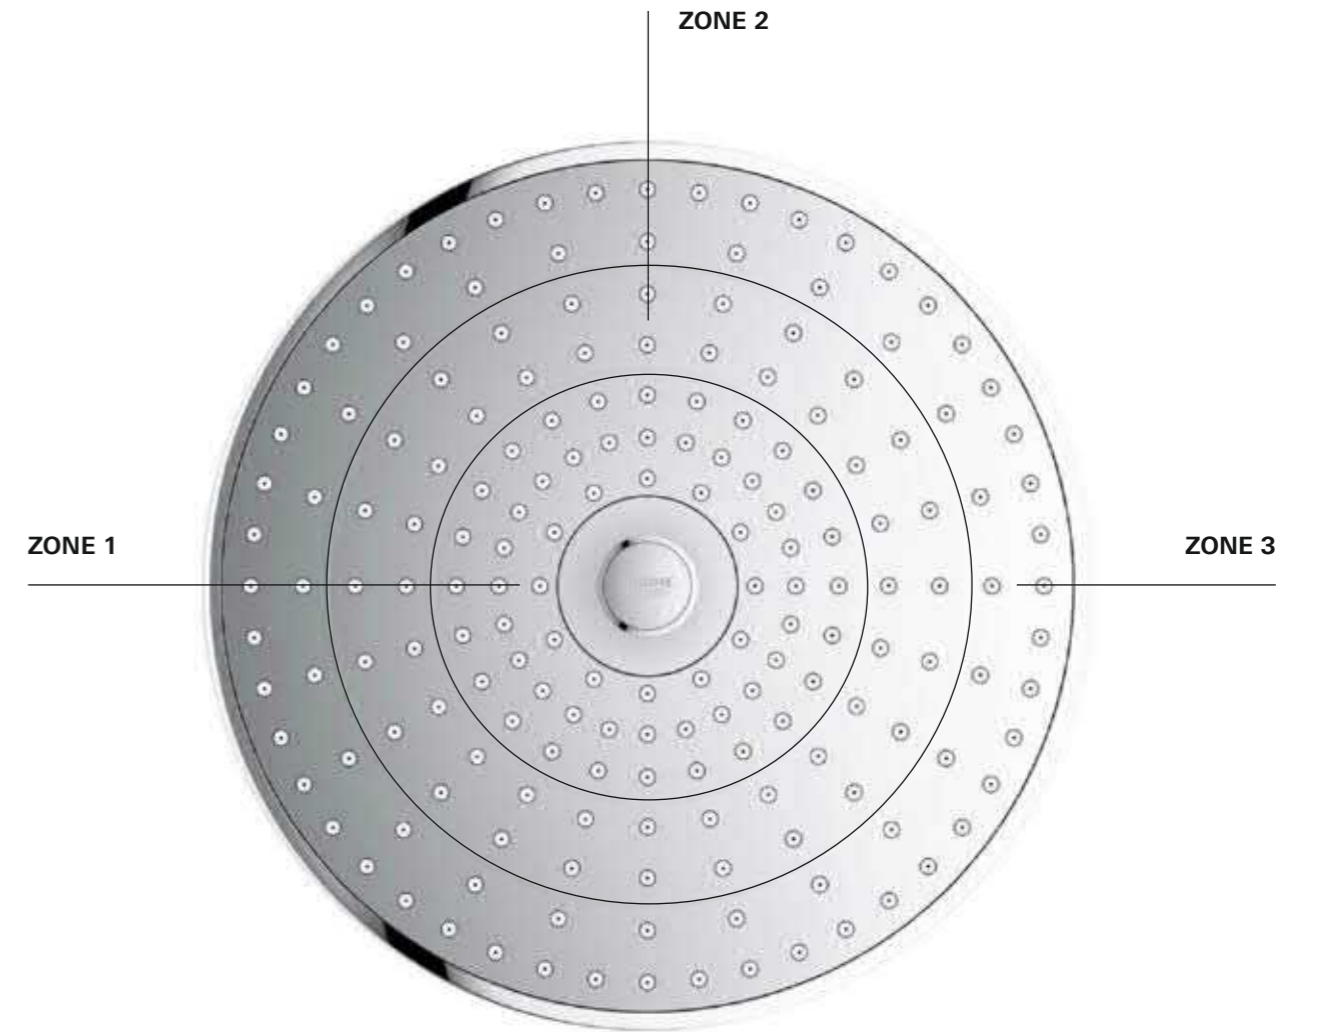

THE ANSWER LIES IN **SPRAY ZONE ADJUSTMENT**

Three zones of showering pleasure at your fingertips. Transform from one to the next with a turn of the button. Simply by continually turning the button you can enjoy the powerful Jet spray, followed by the wider SmartRain spray for an energising yet relaxing effect and on to the full face Rain spray for a soft summer rain feeling. Continue turning to travel through all three zones again.