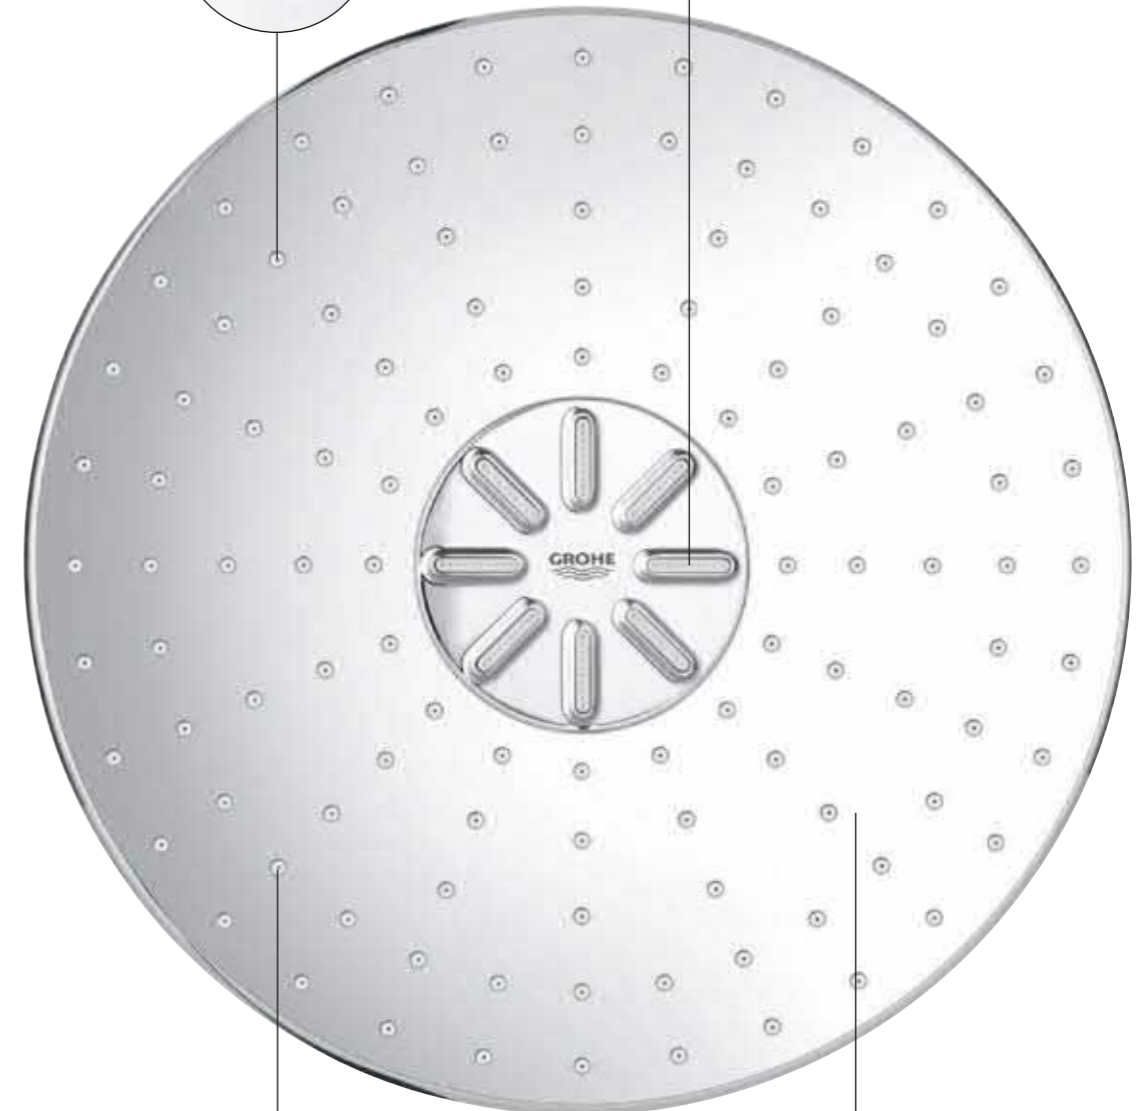

THINNER WALL PLATES

With a height of only 10 mm, its super slim design makes the GROHE SmartControl Concealed wall plate both elegant and space saving.

HIDDEN SEALING SYSTEM

The GROHE SmartControl Concealed has an integrated sealing system, completely eliminating water behind the wall.

soft shower, the new improved GROHE PureRain with its larger and softer droplets allows for a luxurious showering experience.

FORM LOVES FUNCTION

NEW! GROHE ActiveRain to wash out shampoo and revitalise skin and scalp – features a different nozzle shape

Improved SpeedClean nozzles

GROHE PureRain spray for a soft, refreshing shower

GROHE StarLight chrome plated spray plate (also available with MoonWhite acrylic glass plate)

PERFECT MATCH PERFECT FINISH

A gleaming disc or contemporary and angular? The choice is yours. GROHE Rainshower 310 SmartActive and SmartControl Concealed are made to harmonise perfectly.