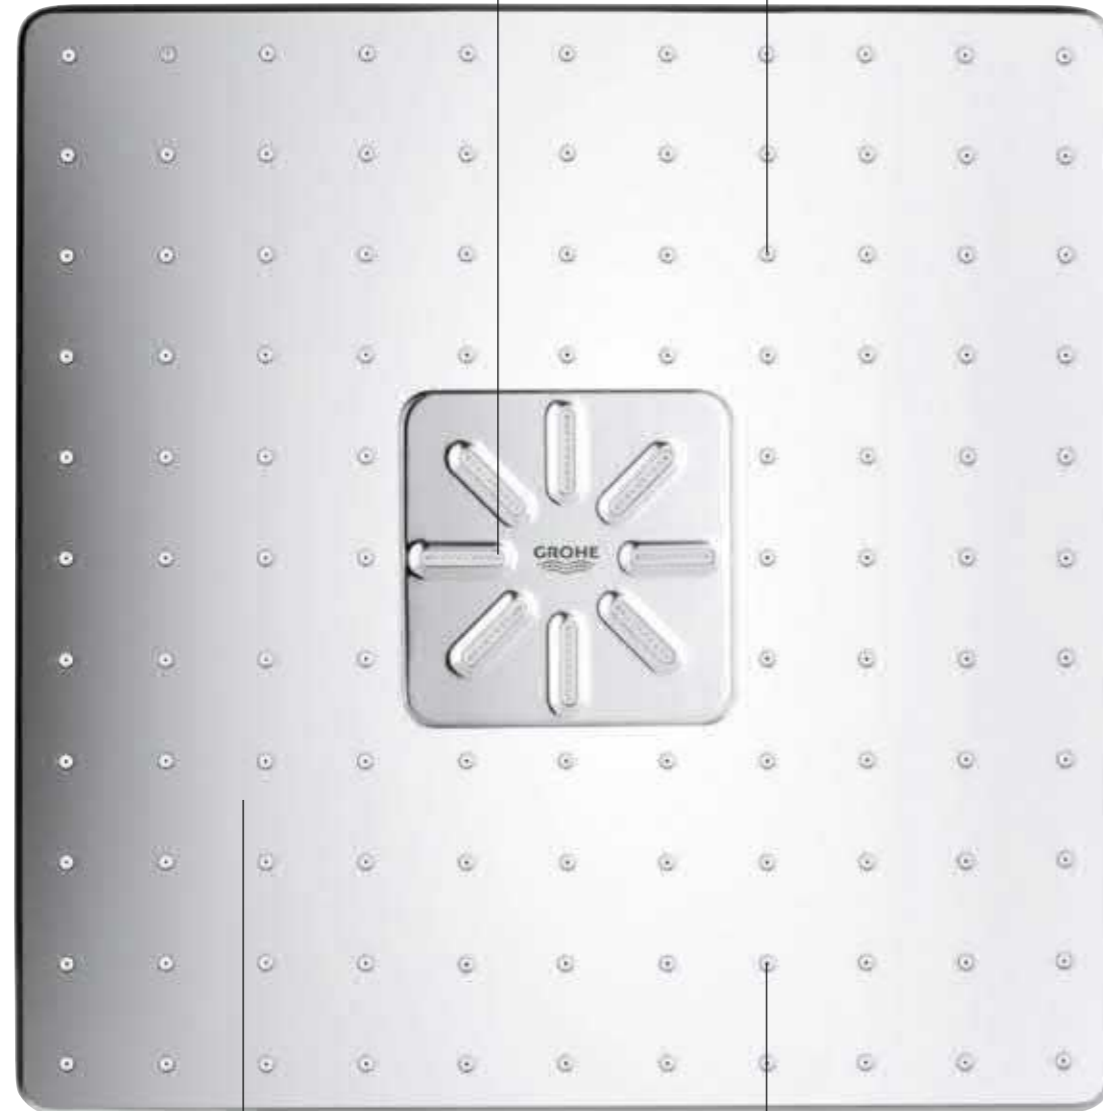

soft shower, the new improved GROHE PureRain with its larger and softer droplets allows for a luxurious showering experience.

FORM LOVES FUNCTION

NEW! GROHE ActiveRain to wash out shampoo and revitalise skin and scalp – features a different nozzle shape

Improved SpeedClean nozzles

GROHE PureRain spray for a soft, refreshing shower

GROHE StarLight chrome plated spray plate (also available with MoonWhite acrylic glass plate)

PERFECT MATCH PERFECT FINISH

A gleaming disc or contemporary and angular? The choice is yours. GROHE Rainshower 310 SmartActive and SmartControl Concealed are made to harmonise perfectly.