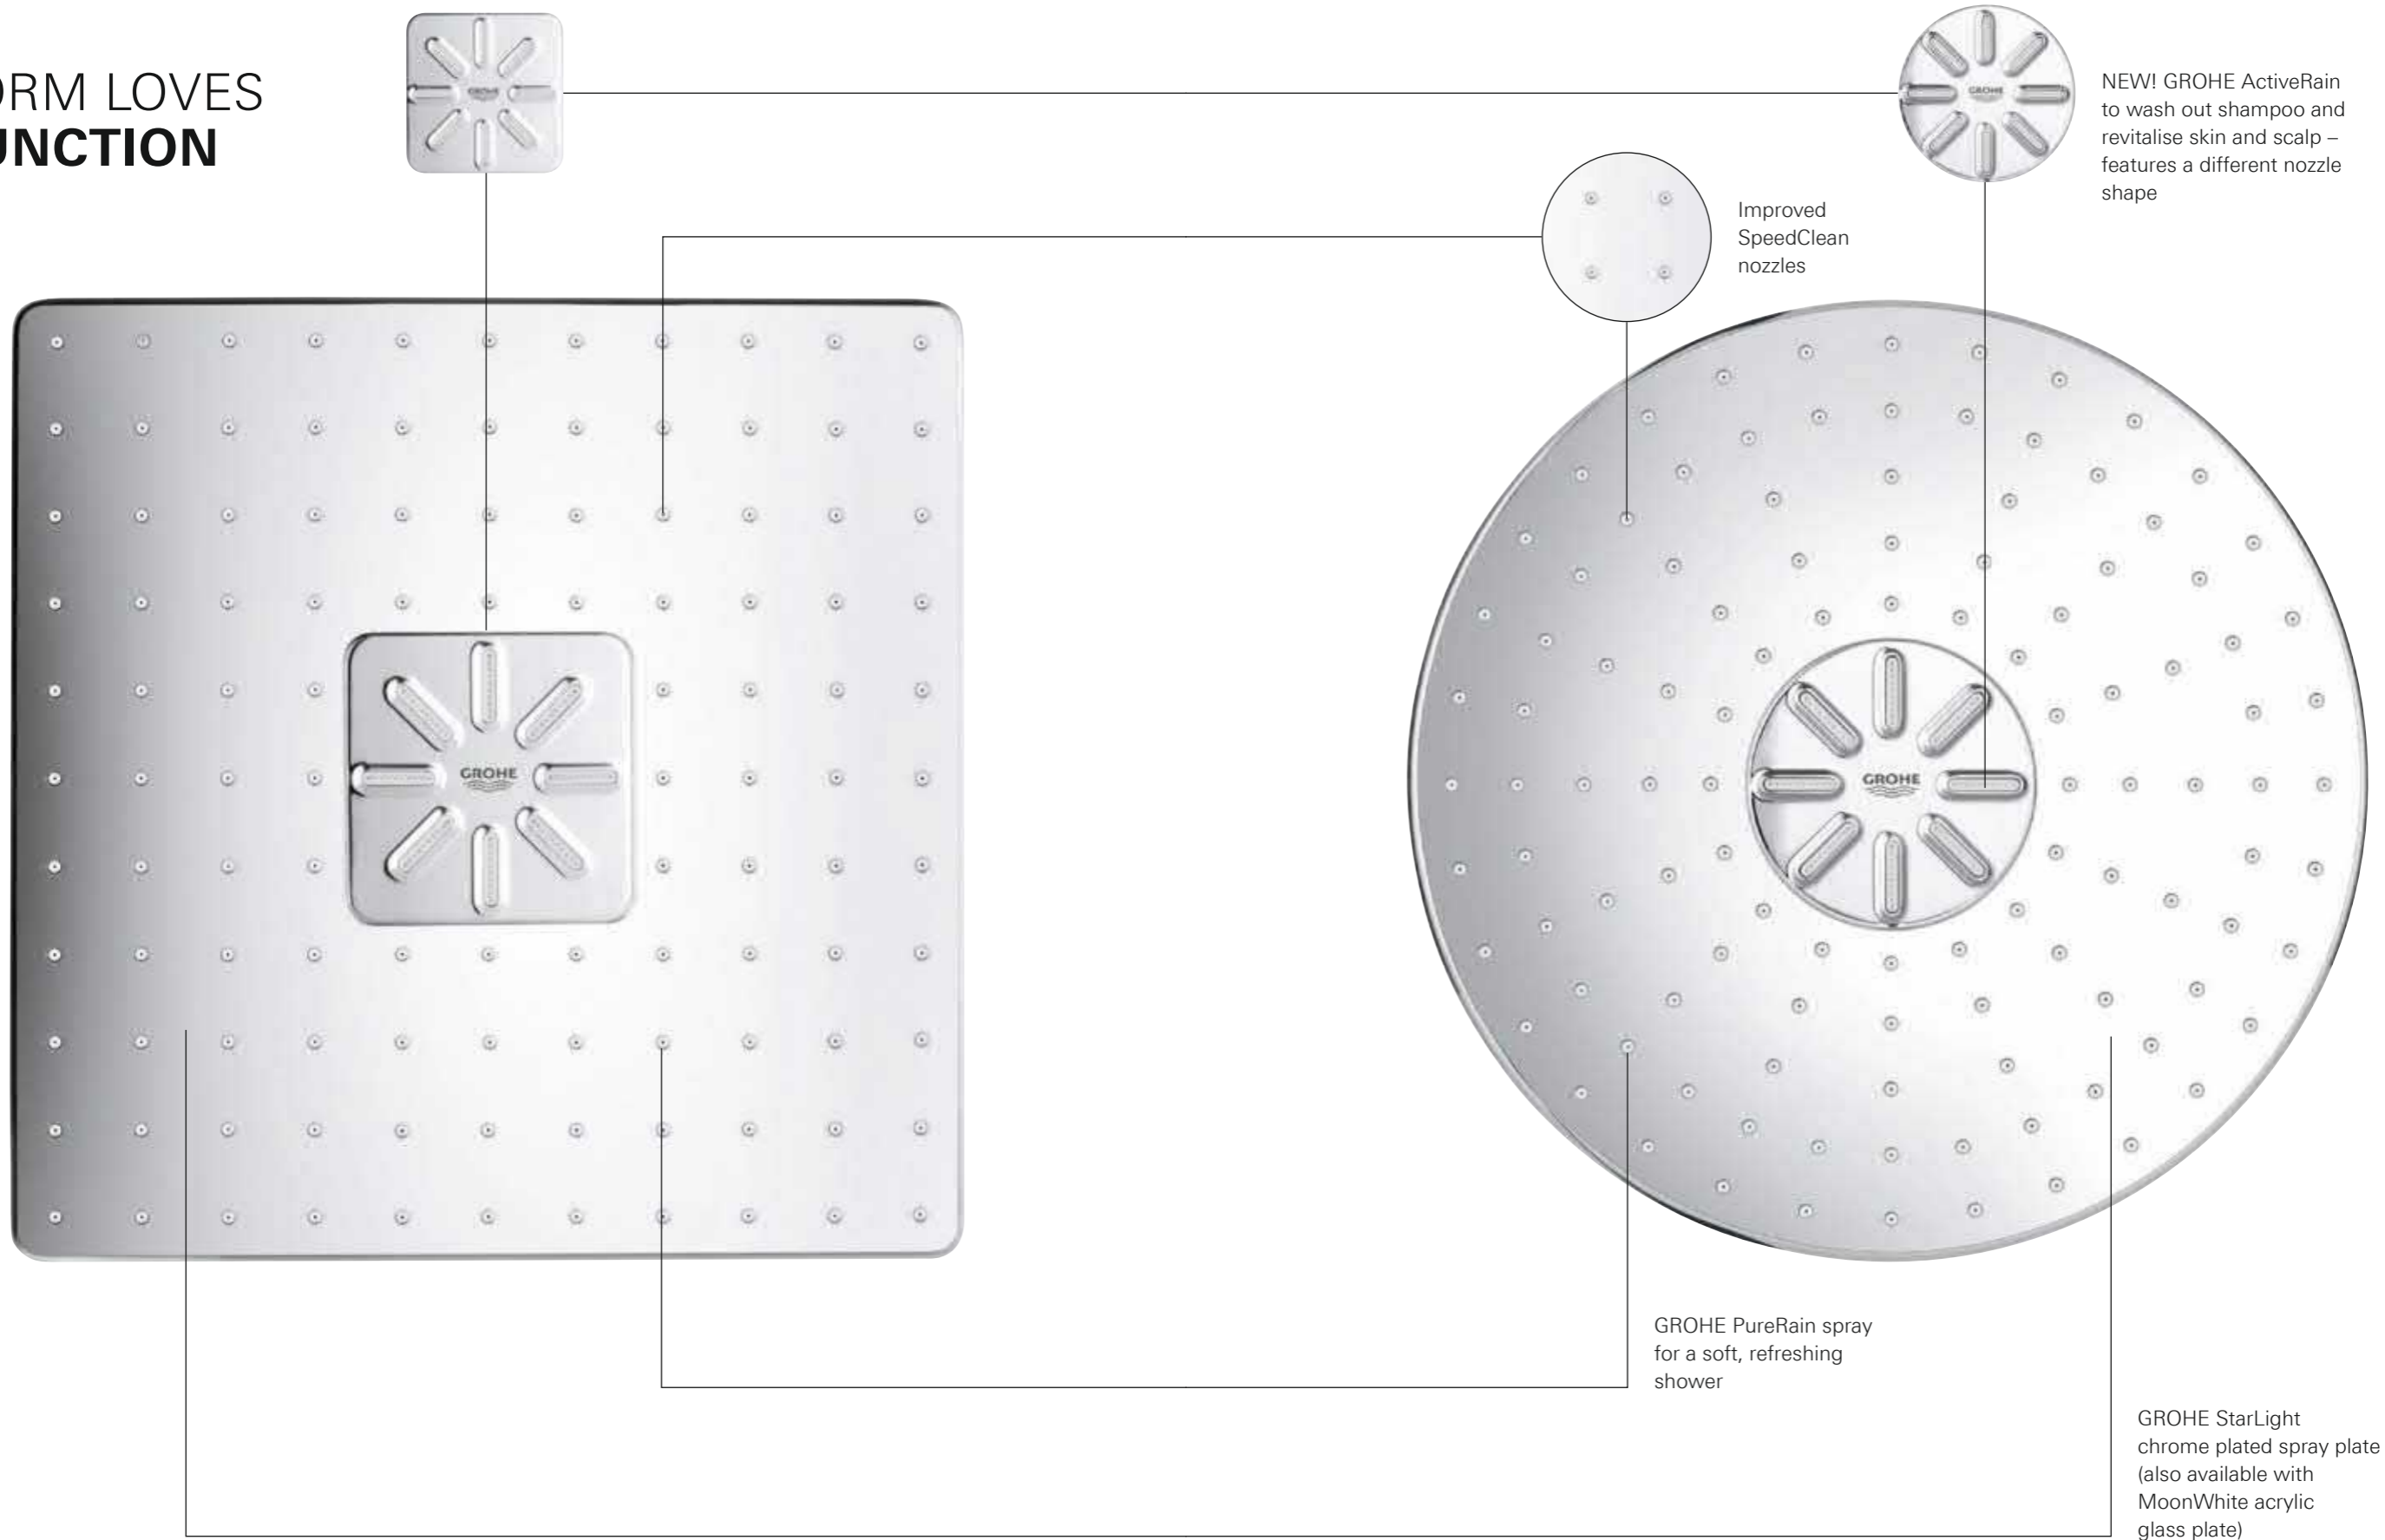

FORM LOVES FUNCTION

Improved SpeedClean nozzles

NEW! GROHE ActiveRain to wash out shampoo and revitalise skin and scalp – features a different nozzle shape

GROHE PureRain spray for a soft, refreshing shower

GROHE StarLight chrome plated spray plate (also available with MoonWhite acrylic glass plate)