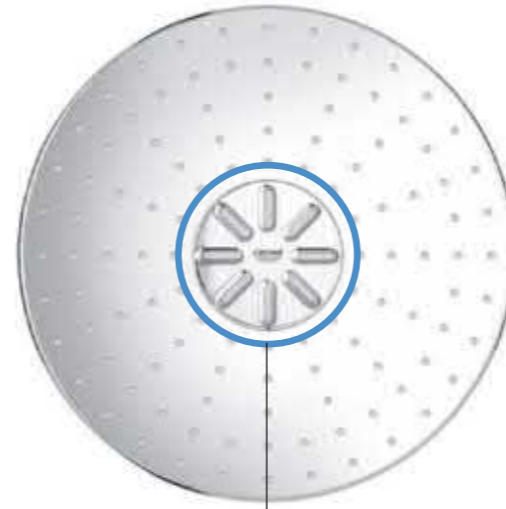

A LITTLE MUDSLINGING
DOES WONDERS FOR THE
COMPLEXION

YOUR **REVOLUTIONARY WAY**
TO ENJOY WATER

SHOWER PLEASURE TO THE POWER OF THREE

1. FLEXIBLE

2. POWERFUL

3. RELAXING

Simply turn up the water flow to get just the right amount. From delicate spray to refreshing shower – for seamless flexibility.