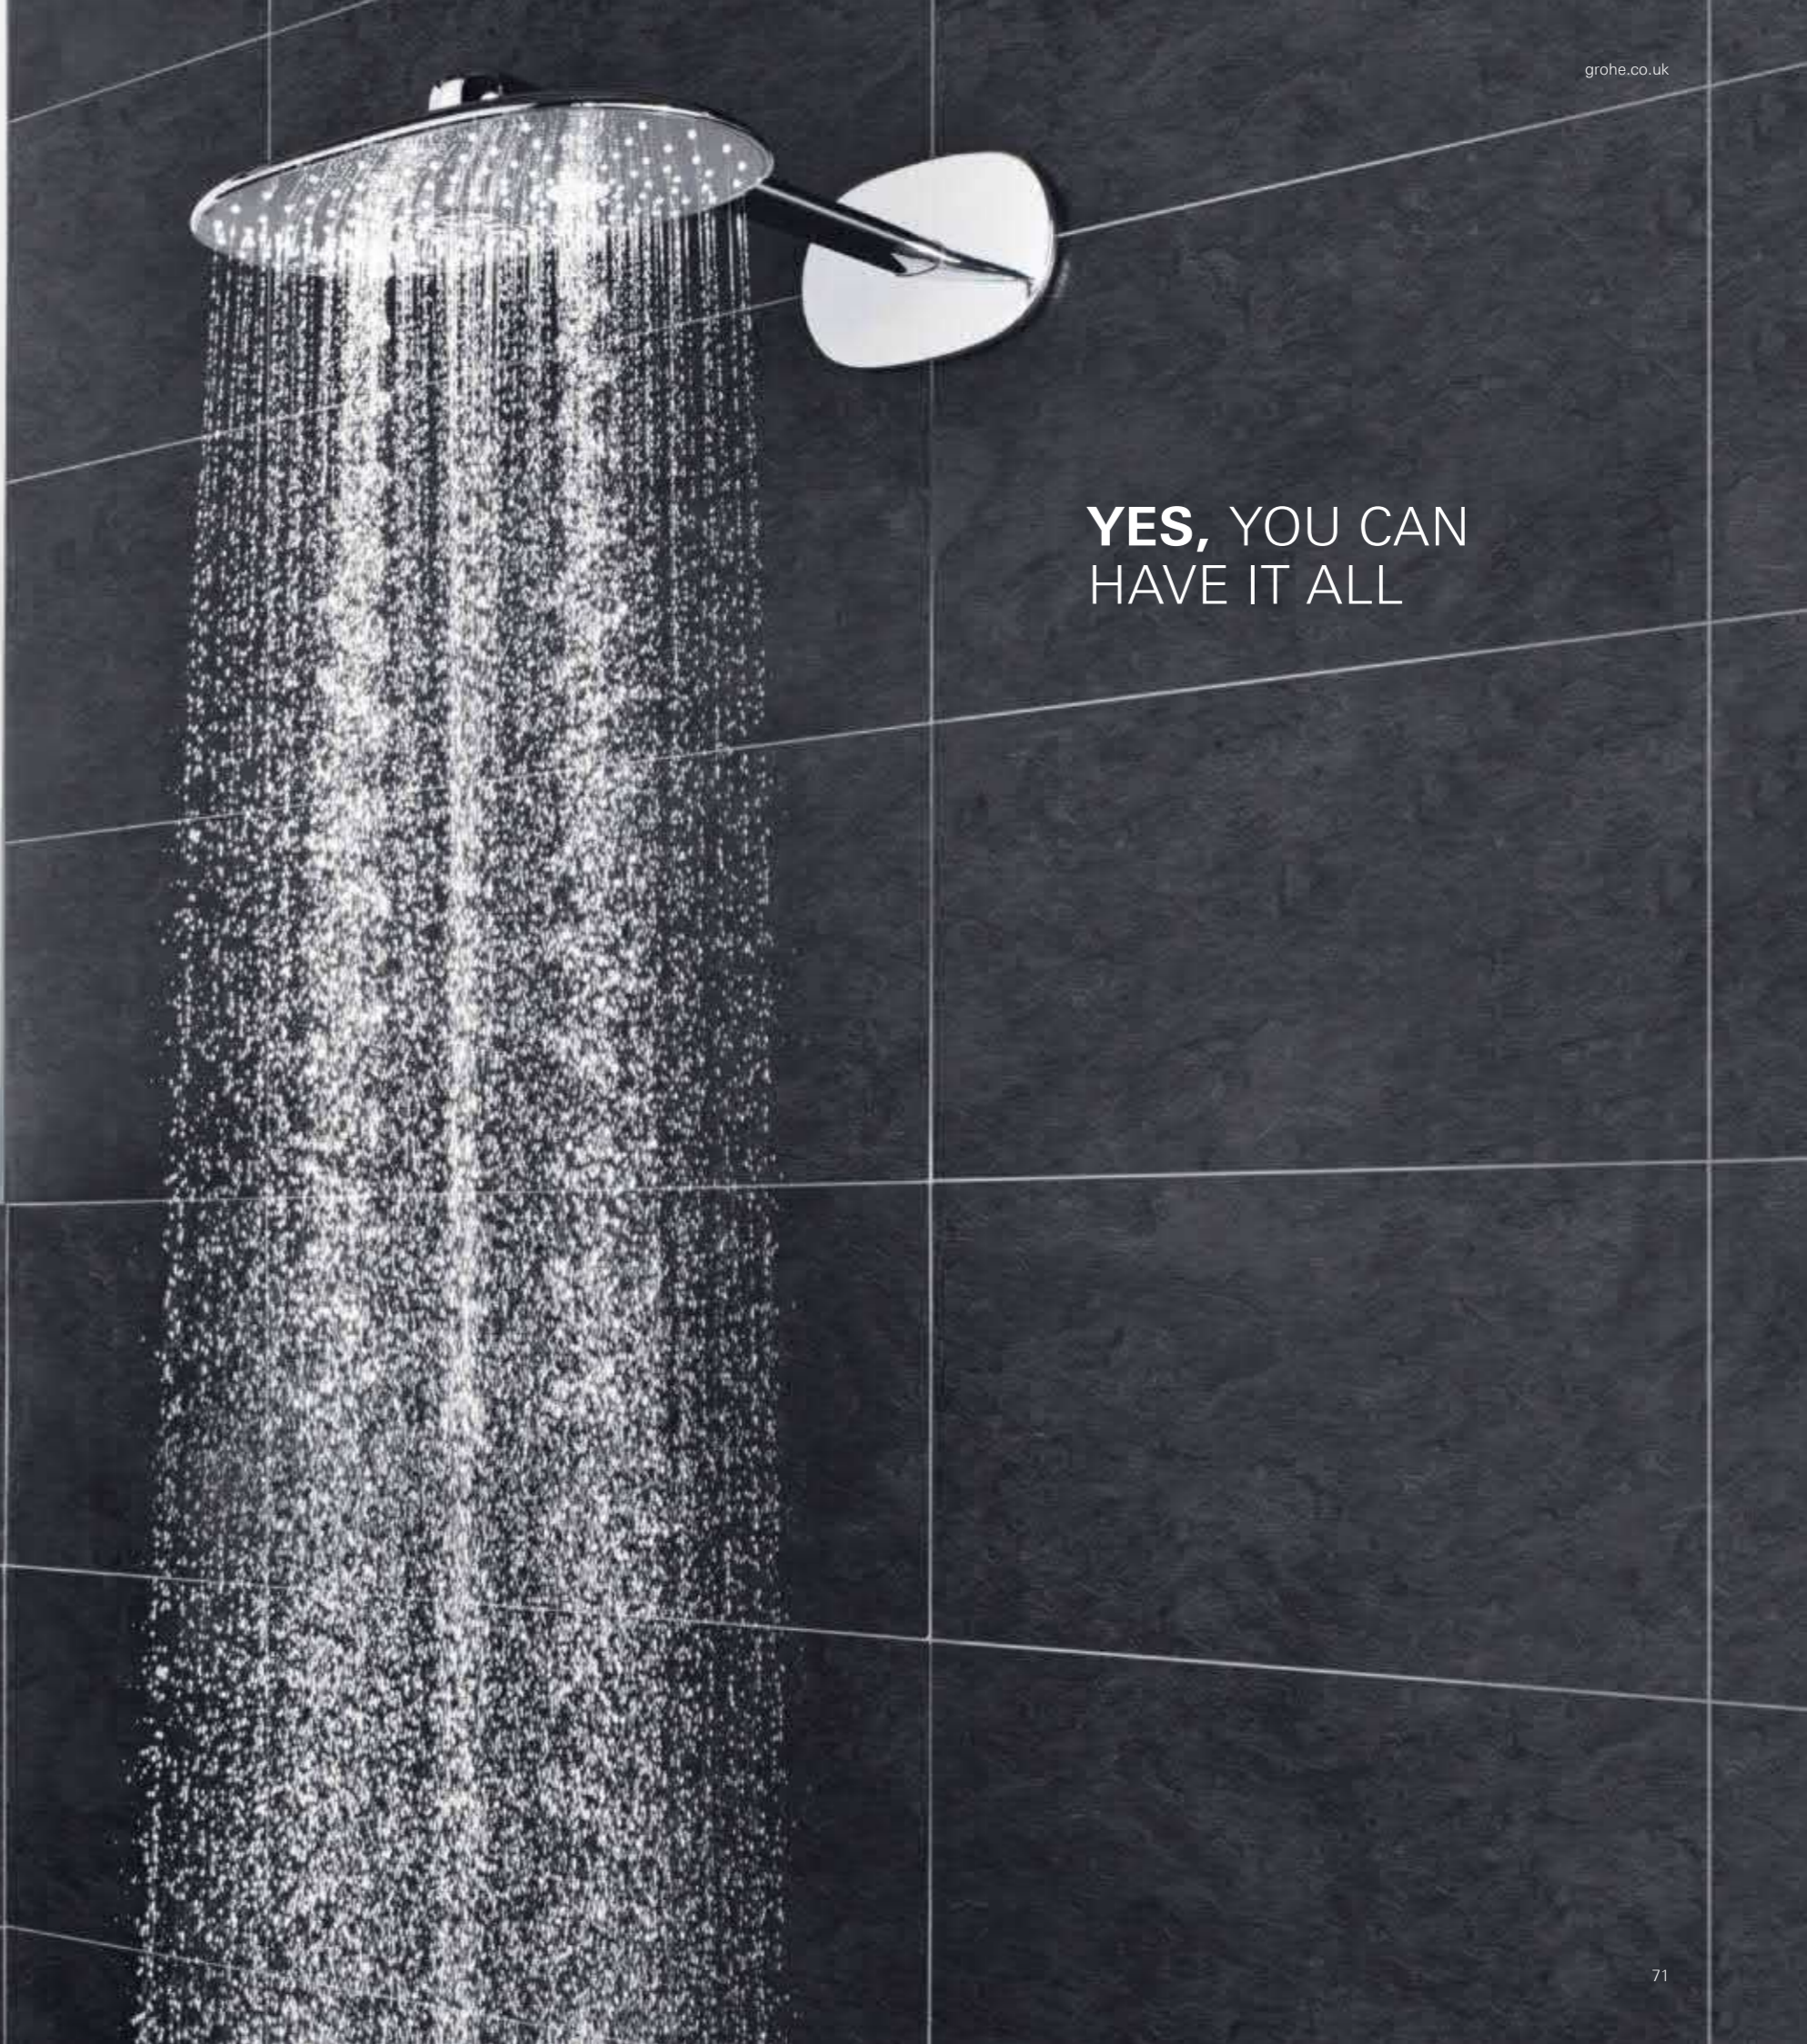

WHEREVER YOU LOOK IT LOOKS GOOD

We are proud of the many beautiful features that we have given our Rainshower SmartControl shower system. Starting at the top: our stunning Rainshower 360 shower head. Its unique, extra-wide and ergonomic shape is designed to offer complete, all-body coverage, extending over your shoulders for the luxury of an all-surrounding shower. Moving down the slender shower rail, note the elegant, extremely flat design, set off by the minimalistic wall bracket.

And finally, the thermostat of the Rainshower SmartControl, with its shining, all-metal body and organic design, inspired by nature: the showpiece of our shower system.

Full metal body

Ergonomic shape

Flat rail

**MY WAY
OF SHOWERING**

**GROHE
SMARTCONTROL
COMBI SHOWER
SYSTEM**

YES, YOU CAN
HAVE IT ALL

MY WAY
TO GET MY HANDS DIRTY

03

**MY WAY
OF SHOWERING**

**GROHE
SMARTCONTROL
CONCEALED**

MORE SPACE,
MORE FREEDOM
TO ENJOY

THE NOT-SO-HIDDEN BENEFITS: GROHE SMARTCONTROL CONCEALED

Space – we'd all like to have more of it, especially in the shower area where it is often in short supply. So when you have the luxury of planning your shower from scratch, GROHE SmartControl Concealed is a wonderful option. With its concealed installation and exceedingly slim design, GROHE SmartControl Concealed offers more space under the shower and an uncluttered, clean look.