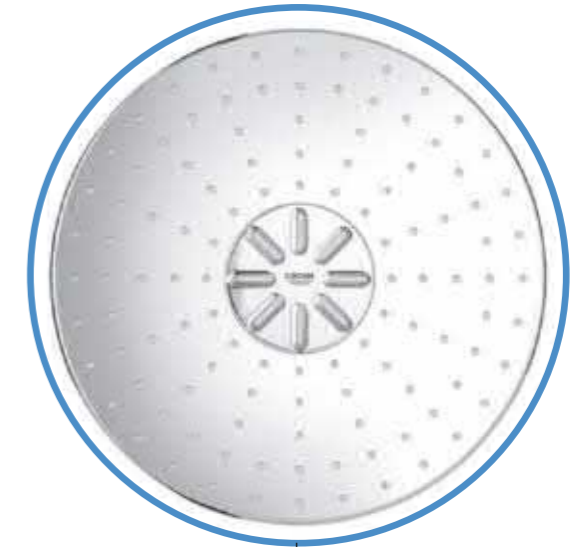

A LITTLE MUDSLINGING
DOES WONDERS FOR THE
COMPLEXION

YOUR **REVOLUTIONARY WAY**
TO ENJOY WATER

SHOWER PLEASURE TO THE POWER OF THREE

1. FLEXIBLE

2. POWERFUL

3. RELAXING

Simply turn up the water flow to get just the right amount. From delicate spray to refreshing shower – for seamless flexibility.