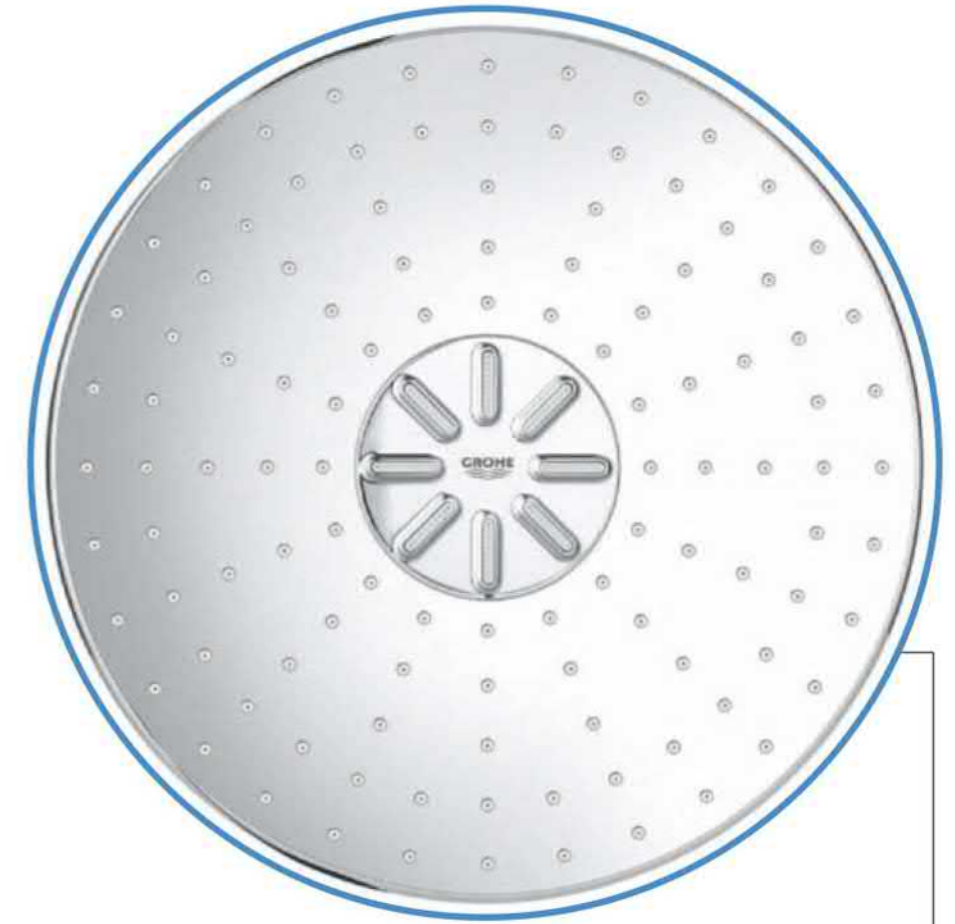

2. DISCOVER A
UNIQUE LEVEL OF RELAXATION:
THE GROHE PURERAIN SPRAY

GROHE PureRain spray
for a soft, refreshing
shower