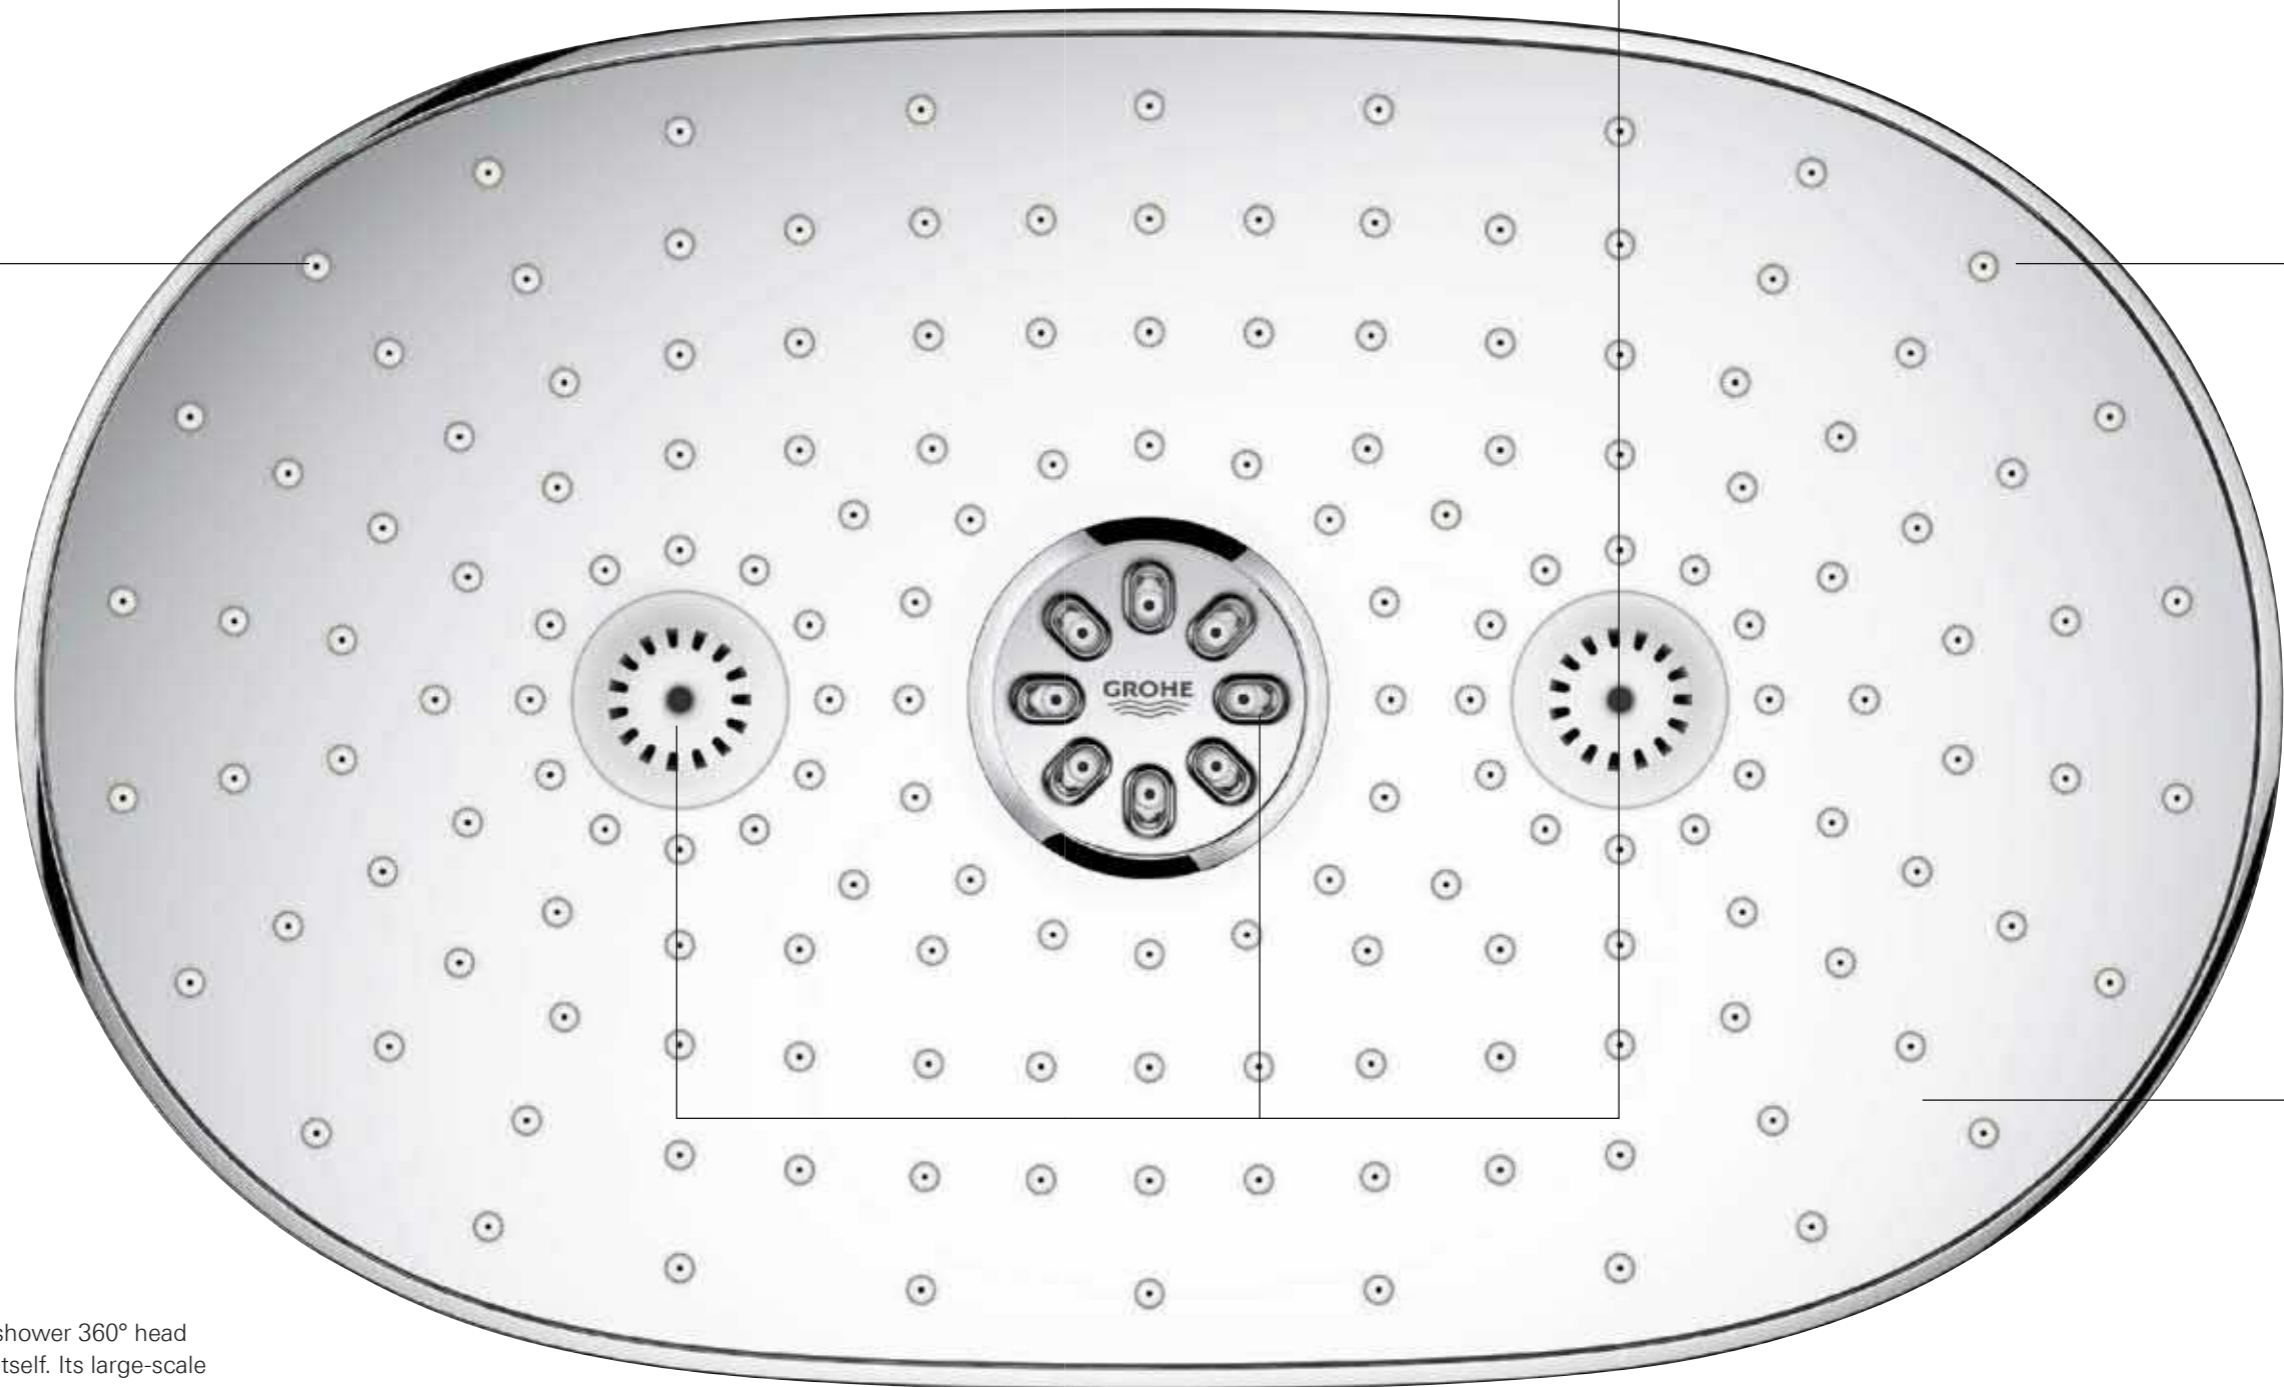

GROHE SmartControl Exposed is available in two different versions: Duo with three SmartControl buttons which can, for example, control two shower head jets plus hand shower.

Mono comes with two SmartControl buttons and can control two functions: for instance a one-spray shower head and hand shower.

START/STOP & VOLUME

The innovative GROHE SmartControl technology lets you choose your preferred spray pattern – or a combination of sprays – as well as adjust the water flow to just the right amount. Nothing could be simpler.

TEMPERATURE

GROHE TurboStat technology lies at the heart of this shower system. The thermo-element's unrivalled sensitivity means it delivers water at the desired temperature within a fraction of a second – and keeps it constant for the duration of your shower.

GROHE PureRain/
GROHE Rain O²
spray as preset function

Improved
SpeedClean
nozzles

GROHE EasyClean
removable spray
plate

The generously proportioned Rainshower 360° head shower is an experience in and of itself. Its large-scale design guarantees an XXL shower feeling.