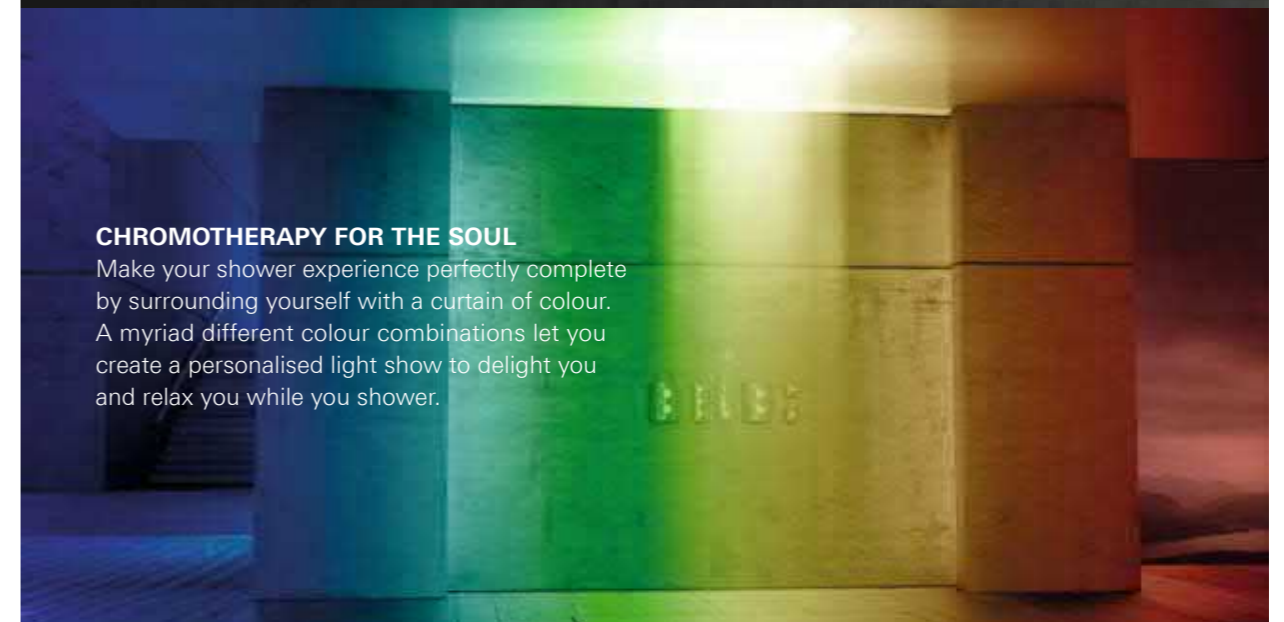

CHROMOTHERAPY FOR THE SOUL

Make your shower experience perfectly complete by surrounding yourself with a curtain of colour. A myriad different colour combinations let you create a personalised light show to delight you and relax you while you shower.