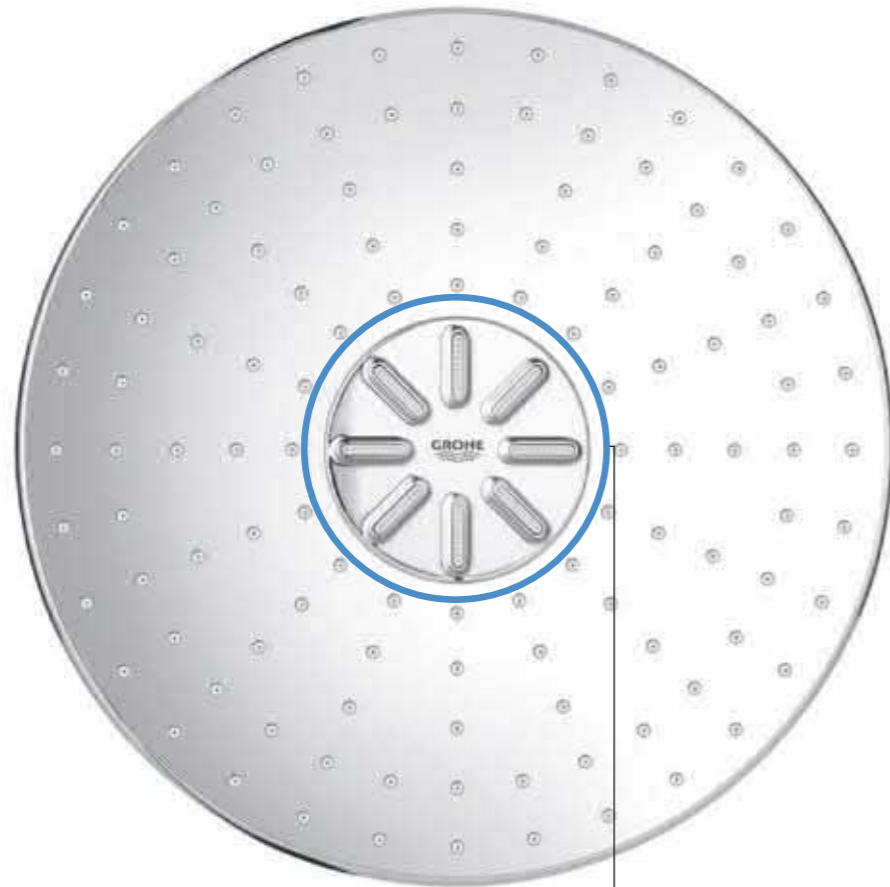

3. POWERFUL AND REVITALISING: THE GROHE ACTIVERAIN JET SPRAY

NEW! GROHE ActiveRain to wash out shampoo and revitalise skin and scalp – featuring a unique nozzle shape.