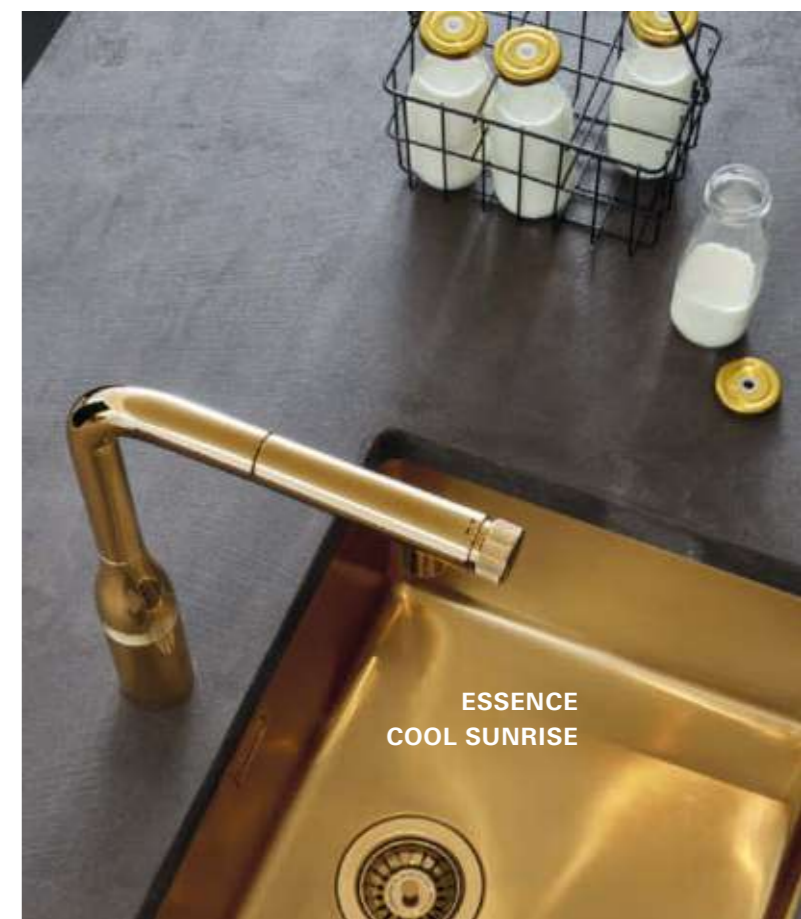

Lead & nickel free water flow

Finishes:
000, GL0, DA0, A00, BE0, DC0, GN0, DL0, AL0, EN0

140° swivel range

65% faster installation with **GROHE QuickFix Plus**

COLOURS & DESIGNS

ZEDRA SMARTCONTROL

MINTA SMARTCONTROL

ESSENCE SMARTCONTROL

ESSENCE
BRUSHED HARD GRAPHITE

GROHE PVD
10x more scratch resistance
3x more surface hardness

NEW COLOURS

MINTA
WARM SUNSET

ESSENCE
COOL SUNRISE

Follow us

Scan the QR code to view the
GROHE SmartControl Kitchen video.