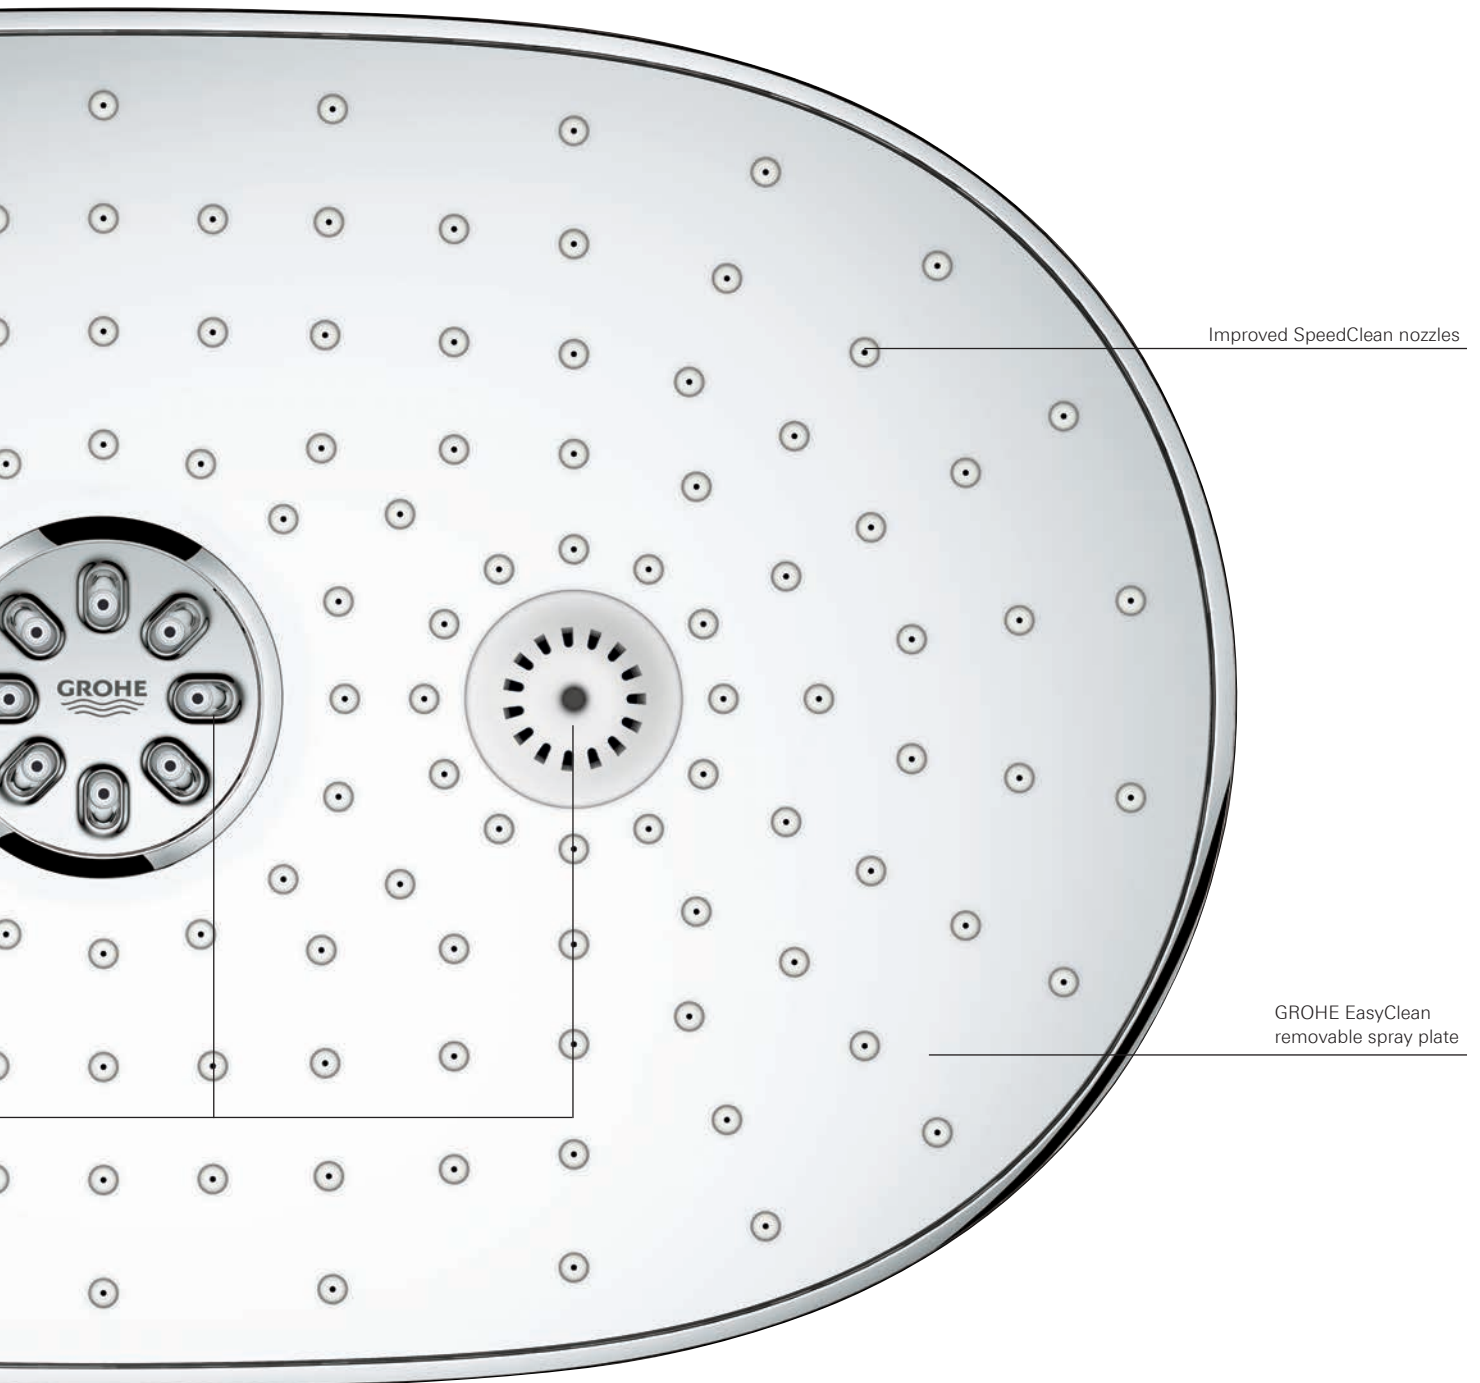

HEADS-UP ON THE PERFECT SHOWER ENJOYMENT

GROHE PureRain/ GROHE Rain O²
spray as preset function

GROHE TrioMassage Spray
The combination of the renowned
GROHE Bokoma Spray and two
GROHE Massage sprays gives
you a head and shoulder massage
in one combined spray

The generously proportioned Rainshower 360 head shower is an experience in and of itself. Its large-scale design guarantees an XXL shower feeling.

GROHE StarLight
chromed metal spray plate

Improved SpeedClean nozzles

GROHE EasyClean
removable spray plate

FORM LOVES **FUNCTION**

NEW: GROHE centred Jet Spray:
a vigorous spray, useful for rinsing
out shampoo or to stimulate skin
and scalp – visualised by a different
nozzle shape