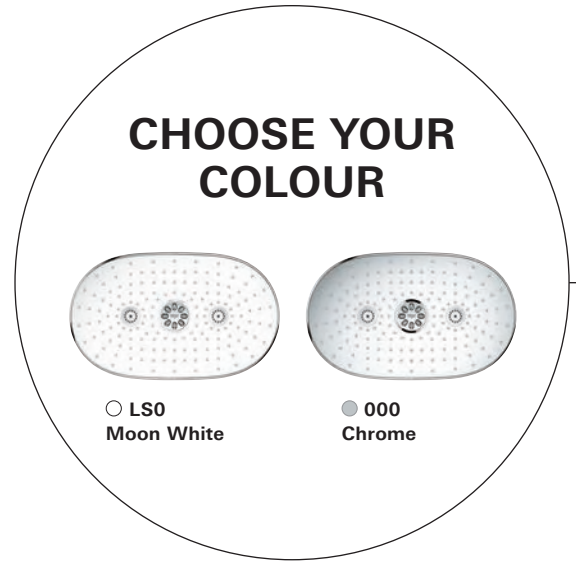

○ LSO
Moon White

● 000
Chrome