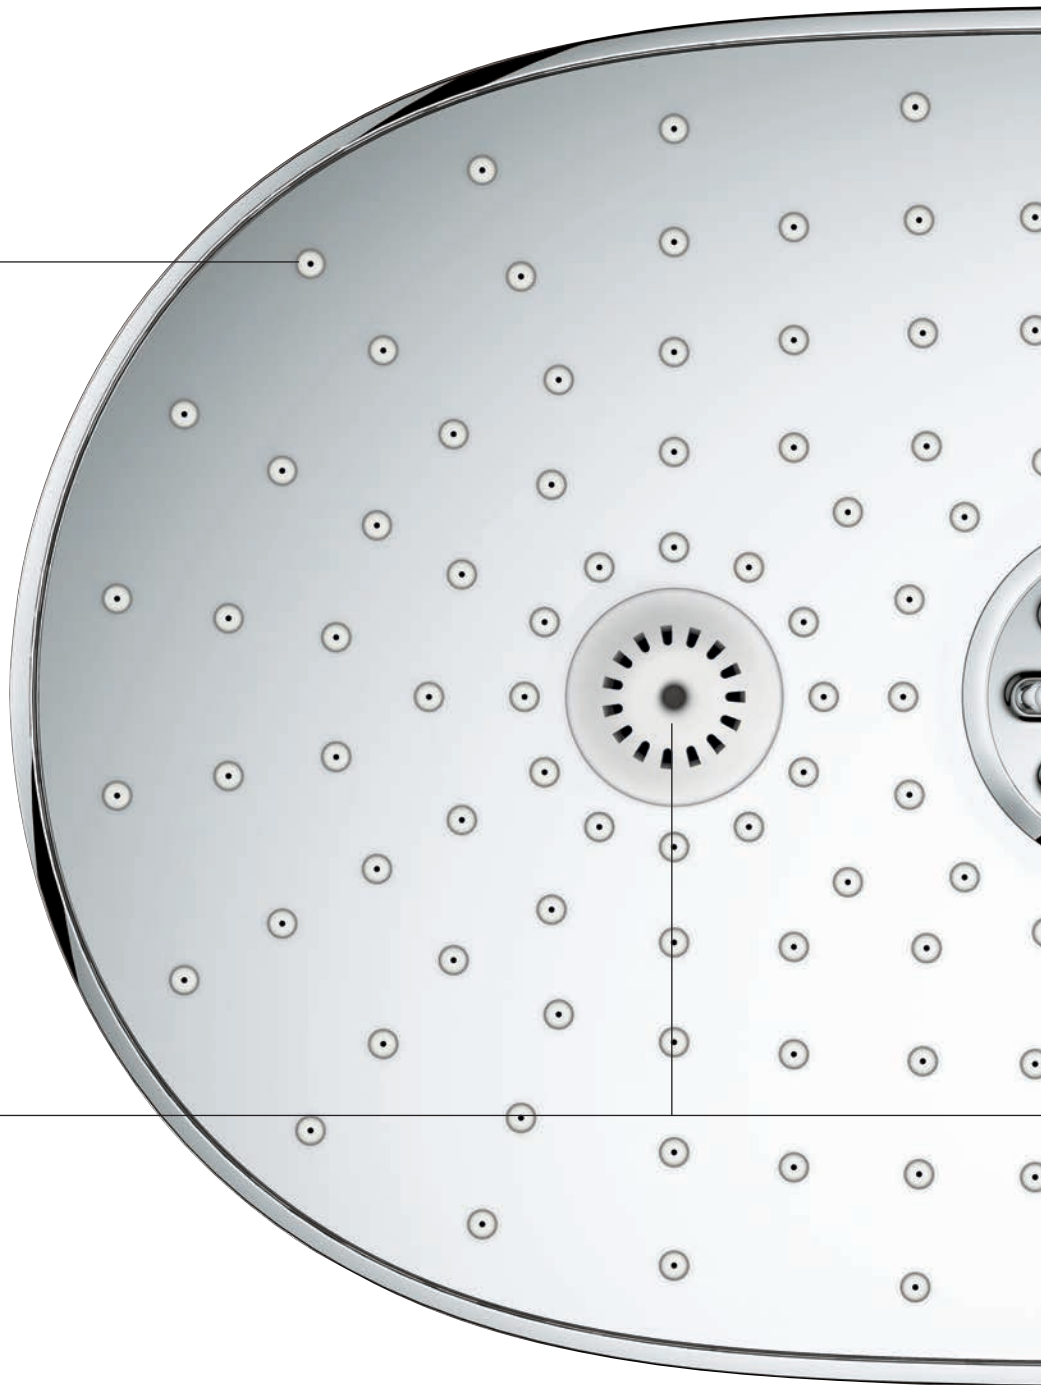

HEADS-UP ON THE PERFECT SHOWER ENJOYMENT

GROHE PureRain/ GROHE Rain O²
spray as preset function

GROHE TrioMassage Spray
The combination of the renowned
GROHE Bokoma Spray and two
GROHE Massage sprays gives
you a head and shoulder massage
in one combined spray