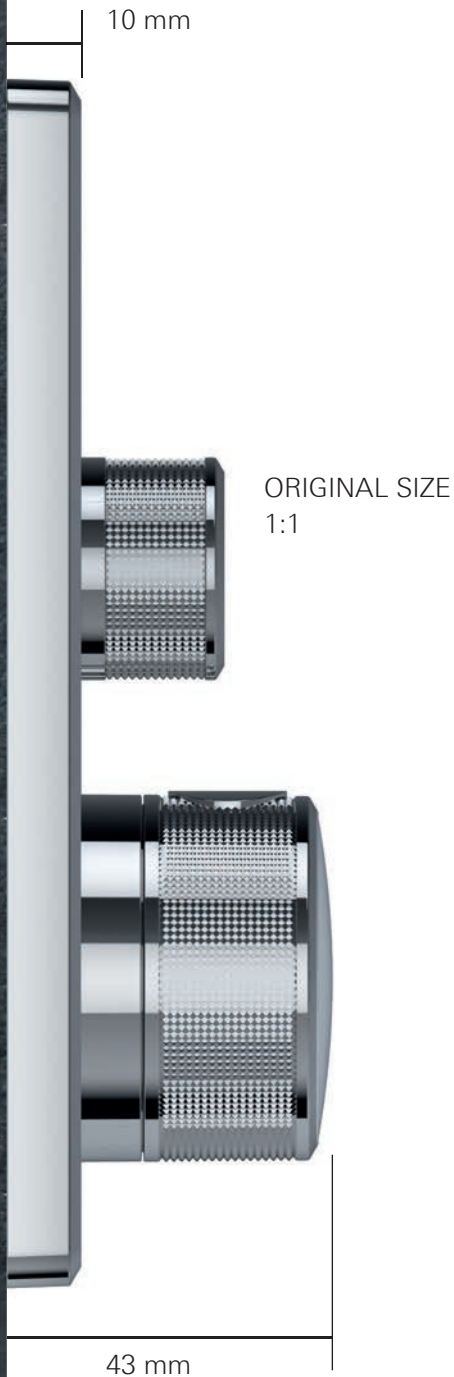

43 MM TOTAL OUTREACH

Whatever the installation depth of the rough-in, the total height of the trim never exceeds 43 mm. The GROHE SmartControl Concealed combines space-saving convenience in the shower and slim good looks.