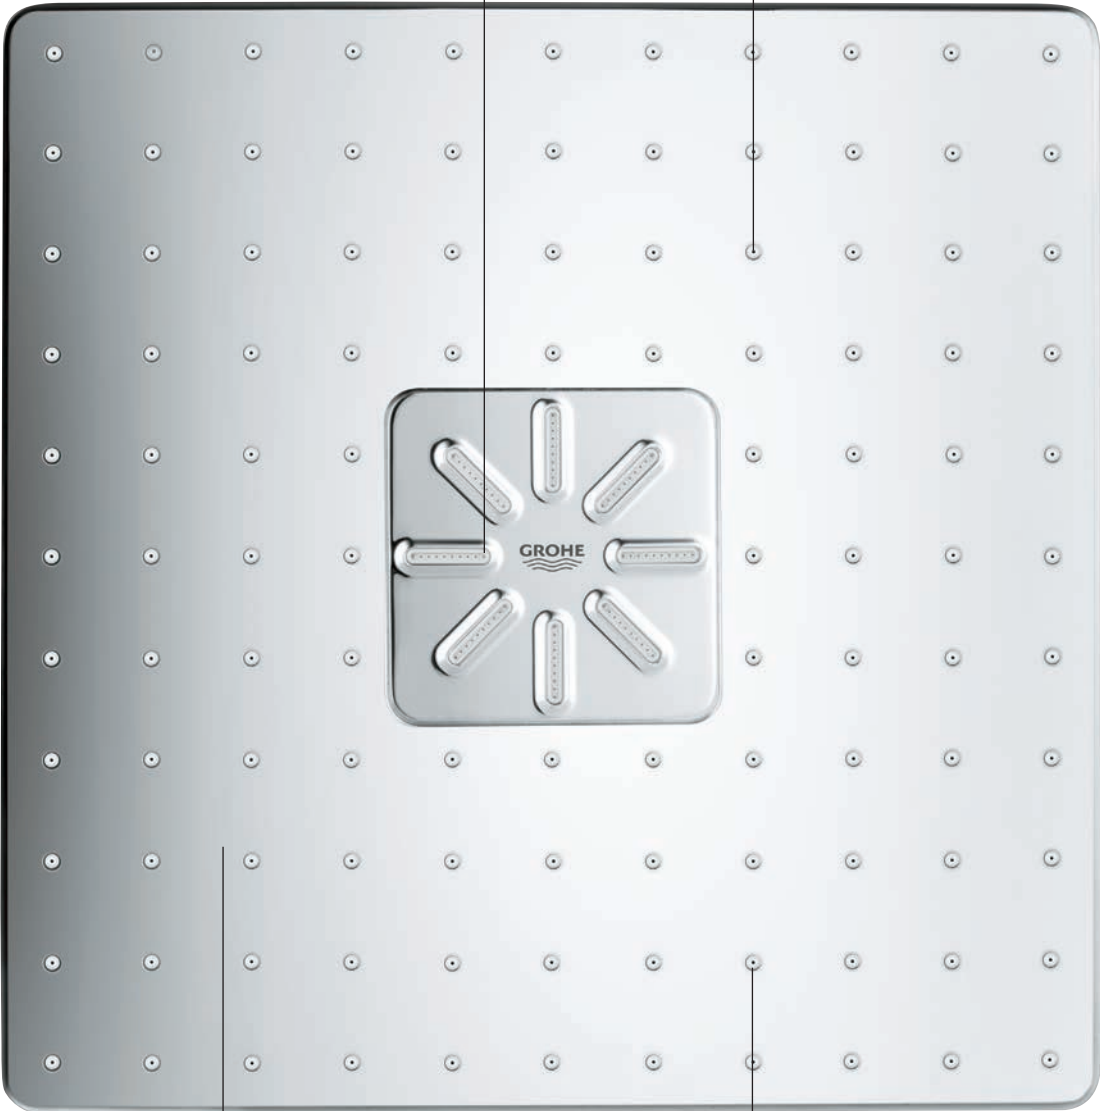

The generously proportioned Rainshower 360 head shower is an experience in and of itself. Its large-scale design guarantees an XXL shower feeling.

GROHE StarLight
chromed metal spray plate

Improved SpeedClean nozzles

GROHE EasyClean
removable spray plate

FORM LOVES **FUNCTION**

NEW: GROHE centred Jet Spray:
a vigorous spray, useful for rinsing
out shampoo or to stimulate skin
and scalp – visualised by a different
nozzle shape