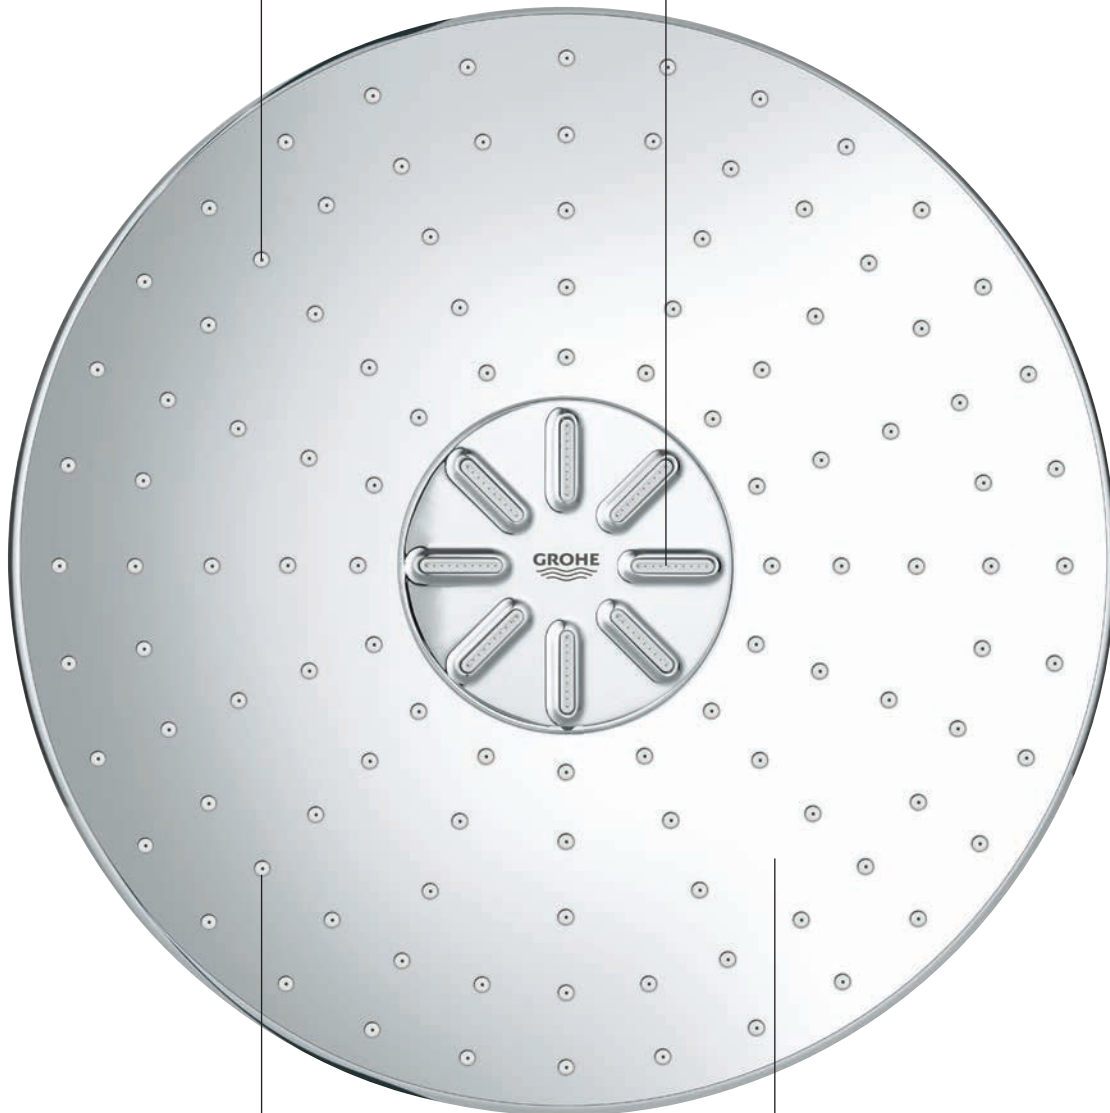

NEW: GROHE centred Jet Spray:
a vigorous spray, useful for rinsing
out shampoo or to stimulate skin
and scalp – visualised by a different
nozzle shape

Improved SpeedClean
nozzles

GROHE PureRain

GROHE StarLight
Chrome plated spray plate

NEW: Acrylic glass spray plate
in Moon White