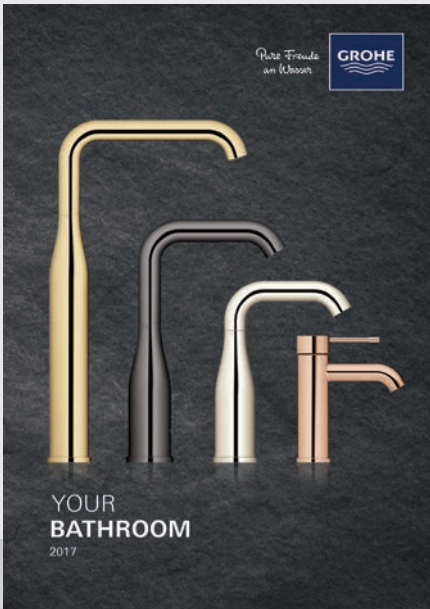

29 146 000 + 35 600 000
SmartControl mixer
with 3 valves
+ separate concealed body

DISCOVER THE WORLD OF GROHE

What you see here represents just a small selection of what the world of GROHE has to offer. Whether you are looking for ideas and inspiration or solutions for bath and kitchen, here's where you'll find it.

Just scan the QR codes to view the latest brochures as download or PDF on your tablet or smart phone.

Or visit the world of GROHE at grohe.com

WATER.INTELLIGENCE.ENJOYMENT.
MAGAZINE

BATH BROCHURE

SPA BROCHURE