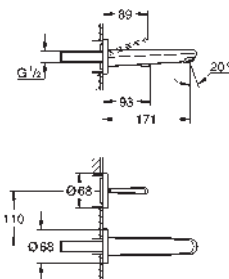

19 968 000 chrome 218.00
19 968 LS0 moon white/chrome 262.00

Eurodisc Joy
Two-hole basin mixer
M-Size
wall mounted
set for final installation for 23 429 000
without concealed body
metal lever
GROHE StarLight chrome finish
GROHE EcoJoy SpeedClean mousseur 5.7 l/min
centre distance 110 mm
projection 171 mm
min. recommended pressure 1.0 bar