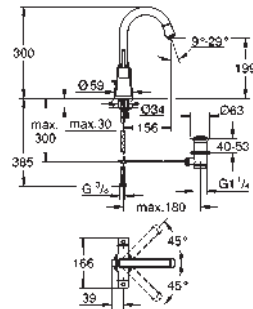

21 107 000	chrome	423.00
21 107 IGO	chrome/gold	487.00

Grandera
Two-handle basin mixer, 1/2"
L-Size
single hole installation
valves hot/cold with ceramic headparts 1/2" - 90°
GROHE StarLight chrome finish
GROHE EcoJoy technology for less water and perfect flow
GROHE AquaGuide adjustable mousseur 5.7 l/min
swivel spout
pop-up waste set 1 1/4"
flexible connection hoses
min. recommended pressure 1.0 bar