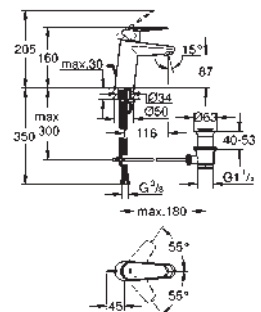

33 190 20E **chrome** 160.00

Eurodisc Cosmopolitan Single-lever basin mixer 1/2" S-Size
single hole installation
metal lever
GROHE SilkMove 35 mm ceramic cartridge
adjustable flow rate limiter
adjustable minimum flow rate approx. 2.5 l/min
temperature limiter
GROHE StarLight chrome finish
GROHE EcoJoy SpeedClean mousseur 5.7 l/min
GROHE QuickFixPlus installation system with centering support
pop-up waste set 1 1/4"
flexible connection hoses
min. recommended pressure 1.0 bar
acoustic group I in accordance with DIN 4109

33 190 002 **chrome** 164.00
ditto, with non-restricted flow