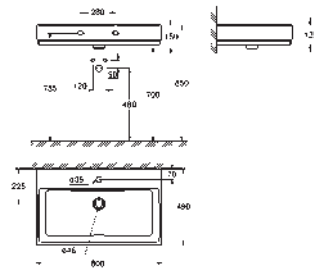

39 469 00H

alpine white

318.00

**Cube Ceramic
Wash basin 80**

wall hung
1 hole punched, 2 holes pre-punched
with overflow
800 x 490 mm

sanitary ware

PureGuard anti scale coating and anti bacterial glazing

10 pieces per pallet