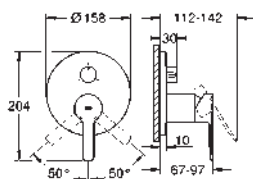

Lineare
Single-lever mixer with 3-way diverter
set for final installation for
GROHE Rapido SmartBox 35 600 000
GROHE SilkMove 46 mm ceramic cartridge
GROHE StarLight chrome finish
wall escutcheon with **GROHE QuickFix** (covered
escutcheon- and shaft sealing, covered fixing)
metal escutcheon, retroactively 6° adjustable
metal lever
3-way diverter
flow performance:
outlet A = 27 l/min,
outlet B = 27 l/min,
outlet C = 27 l/min
without roughing-in-set

35 600 000 chrome 68.00
GROHE Rapido SmartBox universal rough-in box for concealed installation

19 577 001 chrome 754.00
19 577 DC1 supersteel 1,040.00