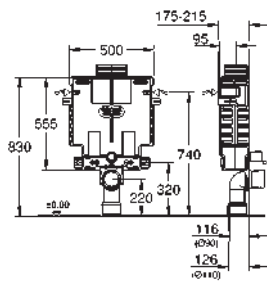

GROHE UNISSET FRAMES AND ACCESSORIES

Ref. No.

Colour

Price netto (€)

38 415 001

chrome

243.00

Uniset
Element for WC, 0.82 m installation height
with flushing cistern 6 - 9 l
front or top actuation
sound-insulating EPS module for masonry-in
rail adaptors for modular fixing for single or rail installation
wall rail with fixing accessories for single installation
2 WC fixing bolts
distance of fixing bolts 180/230 mm
fixing device for ceramic
outlet bend Ø 90 mm
depth adjustable
inlet and outlet connecting set

flushing cistern 6 - 9 l containing the following features:

pneumatic discharge valve offering 3 modes of operation: dual flush or start/stop or single flush
water supply from left/right or top
low noise (group I acc. to German Noise Specification)
insulated against condensation
1/2" water supply connection
angle valve 1/2"
Shortable inspection shaft incl. protection during construction phase

preparation for shower toilets with additional accessory 40 899 000 (sold separately)
for mounting of small flush plates please order revision shaft 40 950 000 (sold separately)

38 785 000

chrome

189.00