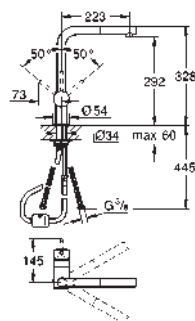

32 168 000 chrome 276.00
32 168 DC0 supersteel 335.00

Minta
Single-lever sink mixer 1/2"
L-spout
single hole installation
GROHE StarLight finish
GROHE SilkMove 46 mm ceramic cartridge
pull out mousseur
adjustable flow rate limiter
swivel tubular spout
swivel area 360°
integrated non-return valves
protected against backflow
flexible connection hoses
rapid installation system