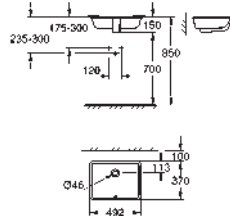

39 480 00H

alpine white

155.00

**Cube Ceramic
Under-counter wash basin 50**
installation from below
with overflow
492 x 370 mm
including fixation set
sanitary ware
PureGuard anti scale coating and anti bacterial glazing
18 pieces per pallet