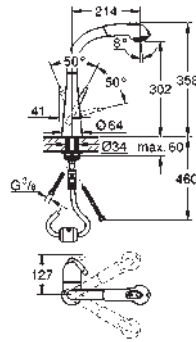

GROHE ZEDRA / ZEDRA TOUCH

Ref. No. Colour Price netto (€)

30 219 DC1 supersteel 947.00

Zedra Touch
Electronic single-lever sink mixer 1/2"
Touch: activation of water via skin contact
 battery supply 6 V lithium-battery, type CR-P2
 CE approved
 solenoid valve
 fixed value mixing valve
 automatically safety stop after 60 sec. (factory set)
 type of protection IP 44
GROHE SilkMove 46 mm ceramic cartridge
 pull-out dual spray control -
 switches back and forth between
 regular flow and spray
 diverter: mousseur/**SpeedClean** shower jet
 automatic return to mousseur
 adjustable flow rate limiter
 swivel tubular spout
 swivel area 360°
 protected against backflow
 flexible connection hoses
 rapid installation system