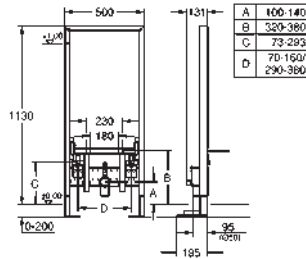

GROHE RAPID SL FREE-STANDING INSTALLATION

Ref. No.

Colour

Price netto (€)

38 581 001

chrome

500.00

Rapid SL

Element for bidet, 1.13 m installation height

for free-standing installation, for on-the-wall installations or studded walls
powder coated steel frame, self-supporting
pre-assembled
height adjustable fitting connections
lockable
TÜV approved
fixing material
bidet fixing bolts
HT-outlet bend Ø 50 mm
seal Ø 32 mm
2 noise protected fitting connections 1/2"
fixing material for bidet
for on-the-wall installation please order wall brackets 38 558 00M (sold separately)