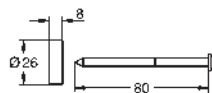

26 385 000

chrome

14.00

**Rainshower SmartControl
Compensation disc**

for Rainshower SmartControl systems
26 250, 26 361, 26 379
stackable