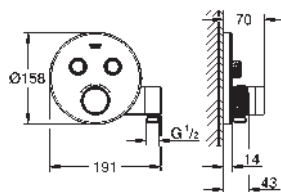

Grotherm SmartControl
**Thermostat for concealed installation
with 2 valves and integrated shower holder**
set for final installation for
GROHE Rapido SmartBox 35 600 000
metal wall escutcheon with **GROHE QuickFix**
(covered escutcheon and shaft sealing, covered
fixing), retroactively 6° adjustable
GROHE StarLight chrome finish
GROHE SmartControl push for ON-OFF, turn for
volume adjustment from EcoJoy to full flow, exchangeable symbols
GROHE TurboStat compact cartridge
with wax thermoelement
GROHE SafeStop at 38°C
GROHE SafeStop Plus optional temperature limiter at 43°C or 46°C included
built-in non return valves and dirt strainers
multiple outlets can be run simultaneously
integrated shower union with shower outlet 1/2"
without roughing-in-set
flow performance:
outlet B = 24 l/min
hand shower = 12 l/min

35 600 000	chrome	68.00
GROHE Rapido SmartBox universal rough-in box for concealed installation