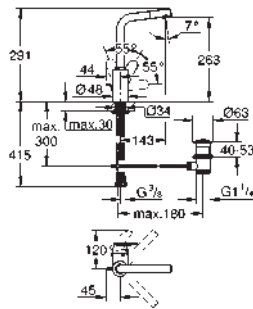

23 054 003 chrome 185.00

Eurodisc Cosmopolitan
Single-lever basin mixer 1/2"
L-Size
single hole installation
metal lever
covered lever fixing
GROHE SilkMove 35 mm ceramic cartridge
adjustable flow rate limiter
GROHE StarLight chrome finish
GROHE Zero separated inner water ways - lead and nickel free
GROHE QuickFix Plus installation system
mousseur
swivel tubular spout
with stop restriction
pop-up waste set 1 1/4"
flexible connection hoses
min. recommended pressure 1.0 bar
optional temperature limiter ref. no. 46 375 000