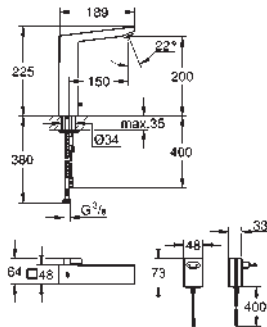

GROHE EUROCUBE E

Ref. No.

Colour

Price netto (€)

36 440 000

chrome

654.00

Eurocube E

Infra-red electronic basin mixer 1/2" with mixing device and adjustable temperature limiter

with infrared sensor for bi-directional communication for monitoring, configuration and service purpose with plug transformer 100-230 V AC, 50-60 Hz, 6 V DC

GROHE StarLight chrome finish
laminar spray regulator 5.7 l/min
flexible connection hoses

non-return valve
dirt strainers
with integrated solenoid valve
rapid installation system

7 pre-set programs:

auto flush

thermal disinfection

cleaning mode

additional functions and precise settings

by remote control 36 407

CE approved

acoustic group I in accordance with DIN 4109

type of protection faucet IP 59K

min. recommended pressure 1.0 bar

36 441 000

chrome

671.00