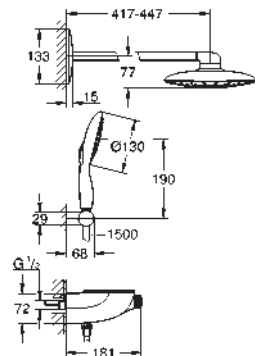

26 446 LS0

moon white

1,190.00

Rainshower System SmartControl 360 MONO
Combi shower system with thermostat, exposed/concealed
consisting of:

exposed/concealed SmartControl thermostat
allows change between:
head shower Rainshower 360 MONO with horizontal
450 mm shower arm, spray plate white
GROHE PureRain/GROHE Rain O² spray*
Power&Soul 130 hand shower, spray plate white (27 673 LS0)
hand shower wall holder (27 055)
Silverflex shower hose 1.500 mm (28 364)
minimum flow rate 10 l/min.

GROHE DreamSpray perfect spray pattern
GROHE StarLight chrome finish
GROHE CoolTouch no risk of scalding
GROHE TurboStat compact cartridge
with wax thermoelement
GROHE EcoJoy technology for less water and perfect flow
GROHE SafeStop at 38°C
GROHE SafeStop Plus optional temperature limiter at 43°C included
GROHE SmartControl push for ON-OFF, turn for
volume adjustment from EcoJoy to full flow
GROHE EasyReach shower tray
SpeedClean anti-lime system
Inner WaterGuide for a longer life
Twistfree to prevent hose from twisting
requires rough-in set 26 264 001 and concealed unit
26 449 000 – all to be ordered separately

* to be decided at first installation; factory default
setting: GROHE PureRain