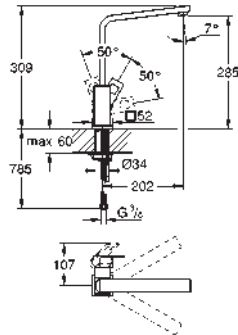

31 255 000
31 255 DC0

chrome
supersteel

249.00
318.00

Eurocube
Single-lever sink mixer 1/2"
high spout
single hole installation
GROHE StarLight finish
GROHE SilkMove 28 mm ceramic cartridge
mousseur
swivel cast spout
swivel area 360°
flexible connection hoses
rapid installation system
min. recommended pressure 1.0 bar