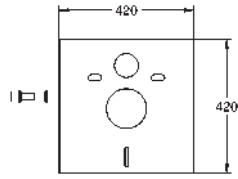

GROHE RAPID SL ACCESSORIES

Ref. No. Colour Price netto (€)

37 131 000 **chrome** 13.00

Set for noise protection
for WC
sound insulation
2 rubber pipes