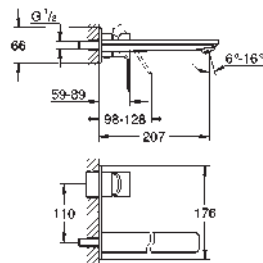

23 444 001 chrome 239.00
23 444 DC1 supersteel 329.00

Lineare
Two-hole basin mixer
L-Size
wall mounted
set for final installation for 23 571 000
without concealed body
metal escutcheon
metal lever
GROHE StarLight chrome finish
GROHE EcoJoy mousseur 5.7 l/min
GROHE AquaGuide adjustable mousseur
centre distance 110 mm
projection 207 mm
min. recommended pressure 1.0 bar