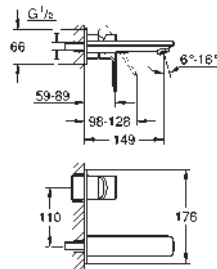

20 304 001 chrome 284.00

Lineare
Three-hole basin mixer 1/2"
M-Size
metal lever
ceramic headparts 1/2", 90°
GROHE StarLight chrome finish
GROHE EcoJoy SpeedClean mousseur 5.7 l/min
GROHE QuickFix installation system
pop-up waste set 1 1/4"
pressure-proof, flexible connection hoses
between spout and side valves
min. recommended pressure 1.0 bar
union nut 1/2" x 10.5 mm