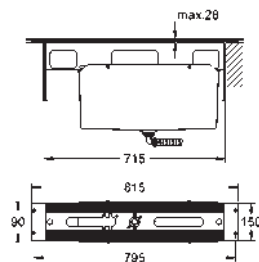

4/5-hole bath combination (optional) baseframe for installation under tiled surround
consisting of:
base frame
drainage box with integrated outlet for splash water

45 388 000 chrome 133.00
Supporting legs for baseframe

23 792 001 chrome 1,380.00
23 792 DC1 supersteel 1,930.00