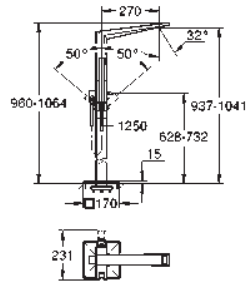

45 388 000 chrome 133.00
Supporting legs for baseframe

23 119 001 chrome 2,240.00

**Allure Brilliant
Single-lever bath mixer 1/2", floor mounted**
set for final installation for
45 984
without roughing-in-set
GROHE SilkMove 46 mm ceramic cartridge
GROHE StarLight chrome finish
automatic diverter: bath/shower
spout with integrated mousseur
hand shower Euphoria Cube+ 6.6 l/min
Silverflex shower hose 1250 mm
projection 270 mm
integrated non-return valve in the shower outlet 1/2"
with shower holder
protected against backflow