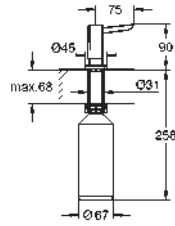

GROHE SOAP DISPENSERS

Ref. No. Colour Price netto (€)

40 934 000
40 934 DC0

chrome
supersteel

*
*

Cube soap dispenser
for liquid soaps,
storage bin 500 ml
GROHE StarLight finish