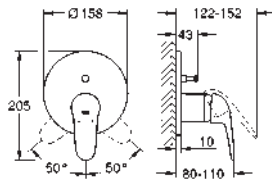

Eurostyle
Single-lever mixer with 2-way diverter
set for final installation for
GROHE Rapido SmartBox 35 600 000
GROHE SilkMove 46 mm ceramic cartridge
GROHE StarLight chrome finish
wall escutcheon with **GROHE QuickFix** (covered
escutcheon- and shaft sealing, covered fixing)
metal escutcheon, retroactively 6° adjustable
metal lever
automatic 2-way diverter
flow performance:
outlet B = 27 l/min, outlet C = 27 l/min
without roughing-in-set

35 600 000 chrome 68.00
GROHE Rapido SmartBox universal rough-in box for concealed installation

19 507 003 chrome 128.00
19 507 LS3 moon white/chrome 172.00