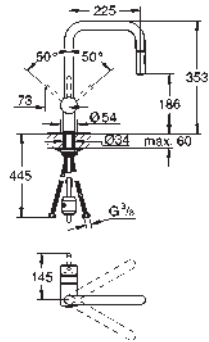

GROHE MINTA / MINTA TOUCH

Ref. No. Colour Price netto (€)

32 322 002	chrome	234.00
32 322 DC2	supersteel	304.00
32 322 DA2	warm sunset	*
32 322 DL2	brushed warm sunset	*
32 322 A02	hard graphite	*
32 322 AL2	brushed hard graphite	*

Minta
Single-lever sink mixer 1/2"

U - spout

single hole installation

GROHE StarLight chrome finish

GROHE SilkMove 46 mm ceramic cartridge

GROHE EasyDock guarantees easy retraction and

smooth docking back to the starting position

pull-out dual spray

diverter: laminar spray/SpeedClean shower jet

adjustable flow rate limiter

swivel tubular spout

swivel area 360°

integrated non-return valve

protected against backflow

flexible connection hoses

rapid installation system

min. recommended pressure 1.0 bar

40 684 000	chrome	75.00

Minta

Lever

for Minta single lever sink mixer

KITCHEN
FITTINGS