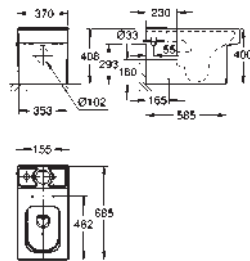

39 484 00H **alpine white** **343.00**
Cube Ceramic
Floor standing WC for close coupled combination
close coupled
universal trap for horizontal and vertical outlet
rimless
flush volume 3/4.5 l
including fixation set
cistern to be ordered separately
sanitary ware
fully skirted with invisible fixation
PureGuard anti scale coating and anti bacterial glazing
6 pieces per pallet