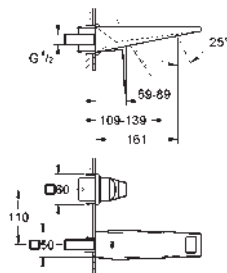

- 19 781 000 chrome 675.00
- 19 781 DC0 supersteel *
- 19 781 A00 hard graphite *
- 19 781 AL0 brushed hard graphite *

Allure Brilliant
Two-hole basin mixer
S-Size
wall mounted
without concealed body
set for final installation for
23 200 000
GROHE StarLight chrome finish
GROHE EcoJoy 5.0 l/min. flow limiter
spout with integrated mousseur
centre distance 110 mm
projection 161 mm
min. recommended pressure 1.0 bar

- 19 783 000 chrome 761.00
- 19 783 DC0 supersteel *
- 19 783 A00 hard graphite *
- 19 783 AL0 brushed hard graphite *
- ditto, projection 210 mm