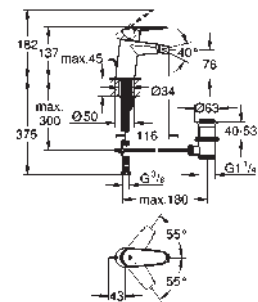

33 244 002 chrome 160.00

Eurodisc Cosmopolitan
Single-lever bidet mixer 1/2"
S-Size
metal lever
single hole installation
GROHE SilkMove 35 mm ceramic cartridge
adjustable flow rate limiter
adjustable minimum flow rate
approx. 2.5 l/min
GROHE StarLight chrome finish
GROHE QuickFixPlus installation
system with centering support
ball-joint mousseur
pop-up waste set 1 1/4"
flexible connection hoses
min. recommended pressure 1.0 bar
optional temperature limiter ref. no. 46 375 000
acoustic group I in accordance with DIN 4109