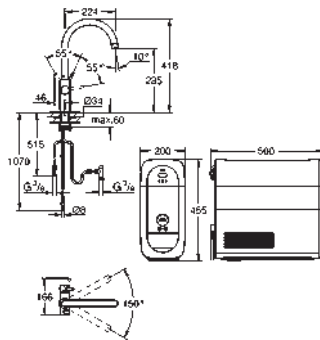

GROHE BLUE HOME

Ref. No.

Colour

Price netto (€)

31 455 DC0

supersteel

2,220.00

**GROHE Blue Home
C-spout Starter kit**

consisting of:

GROHE Blue Home single-lever sink mixer with filter function
single hole installation

C-spout

push buttons for 3 types of filtered and chilled table water
still, medium, sparkling

GROHE StarLight finish

GROHE SilkMove 28 mm ceramic cartridge

swivel tubular spout

swivel area 150°

separate inner water ways for filtered

and non-filtered water

flexible connection hoses

GROHE Blue Home cooler

delivers 3 liters of chilled water per hour

180 Watt cooling unit, 230 V, 50 Hz

type of protection IP 21

CE approved

requires ventilation holes in the bottom of the kitchen cabinet

adjustable for GROHE Blue filter S-Size, GROHE Blue activated

carbon filter and GROHE Blue magnesium+ filter

GROHE Blue filter S-Size, filter head with

flexible water hardness adjustment

for regions with water hardness of more than 9° dKH

for regions with water hardness below 9° dKH please

order activated carbon filter 40 547 001

GROHE Blue 425 g CO₂ bottle