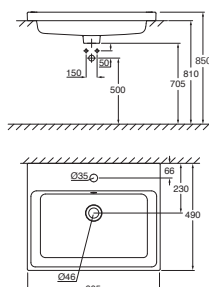

39 479 00H

alpine white

166.00

**Cube Ceramic
Counter basin 60**
flat back side glazed
built-in
1 hole punched, 2 holes pre-punched
with overflow
605 x 490 mm
including fixation set
sanitary ware
PureGuard anti scale coating and anti bacterial glazing
16 pieces per pallet