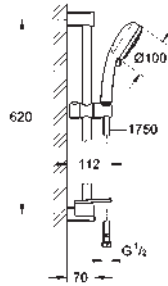

GROHE TEMPESTA

Ref. No.

Colour

Price netto (€)

27 577 002

chrome

74.00

**Tempesta Cosmopolitan 100
Shower rail set 4 sprays**

consisting of:

hand shower (27 575)
shower rail, 600 mm (27 521)
Relaxaflex hose 1750 mm 1/2" x 1/2" (28 154)

GROHE EasyReach tray (27 596)

GROHE EcoJoy 9,5 l/min flow limiter

GROHE DreamSpray perfect spray pattern

GROHE StarLight chrome finish

SpeedClean anti-lime system

Inner WaterGuide for a longer life
suitable for instantaneous heater
min. recommended pressure 1.0 bar