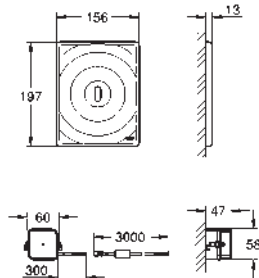

38 699 001

chrome

513.00

Tectron Surf

Infra-red electronic for WC flushing cistern

with infrared sensor for bi-directional communication for monitoring, configuration and service purpose **GROHE StarLight** chrome finish

with transformer 100-230 V AC, 50-60 Hz, 6 V DC for flushing cistern GD 2

servo motor
concealed installation
front plate 156 x 197 mm

infra-red control
7 pre-set programs:
auto flush
cleaning mode
pre-flush on/off
additional functions and precise settings
by remote control 36 407
adjustable flush (3 - 9 l) by hand and remote
CE approved