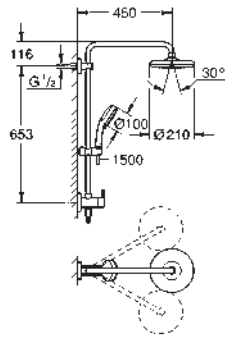

GROHE RETRO-FIT SHOWER SYSTEM

Ref. No.

Colour

Price netto (€)

26 190 001

chrome

511.00

**Retrofit System 210
Shower system with diverter
for wall mounting**

consisting of:
horizontal swivable 450 mm shower arm
built-in diverter allows change between:
head shower Tempesta 210 (26 410)
spray pattern: Rain
GROHE EcoJoy 9,5 l/min flow limiter
with ball joint
rotation angle $\pm 15^\circ$
hand shower Tempesta Cosmopolitan 100 (27 571 001)
2 spray patterns:
Rain, Jet
GROHE EcoJoy 5.7 l/min. flow limiter
adjustable in height with gliding element
Rotaflex shower hose 1500 mm 1/2" x 1/2" (28 409)
angle adapter
GROHE DreamSpray perfect spray pattern
GROHE SprayDimmer (Stepless flow
rate reduction)
GROHE StarLight chrome finish
SpeedClean anti-lime system
Inner WaterGuide for a longer life
Twistfree to prevent hose from twisting
**suitable for instantaneous heaters
from 18 kW/h**
min. recommended pressure 1.0 bar

26 191 000

chrome

47.00