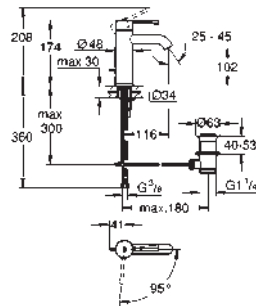

23 390 00E

chrome

183.00

Eurocube
Single-lever basin mixer 1/2"
S-Size

single hole installation
metal lever

GROHE SilkMove ES 28 mm ceramic cartridge
with energy saving function via cold start
with temperature limiter
GROHE StarLight chrome finish
GROHE EcoJoy mousseur 5.7 l/min
GROHE QuickFix Plus rapid installation system
pop-up waste set 1 1/4"
flexible connection hoses