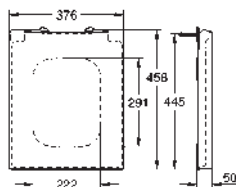

39 488 000 **alpine white** **132.00**
Cube Ceramic
WC seat soft close
with lid
soft close
quick release function
detachable
material: Duroplast
including fixation set