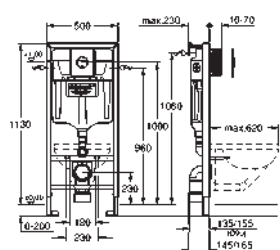

38 813 001 chrome 235.00

Rapid SL
4-in-1 set for WC, 1.13 m installation height
with flushing cistern GD 2

consisting of:
Rapid SL element for WC (38 528 001)
Nova Cosmopolitan flush plate, chrome (38 765 000)
Rapid SL wall brackets (38 558 00M)
including WC set for noise protection (37 131 000)