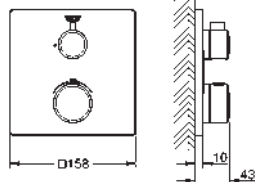

GROHE GROHTHERM 2 HANDLE TRIM SETS

Ref. No. Colour Price netto (€)

24 078 000 chrome 313.00

Grotherm
Thermostatic mixer for 1 outlet with shut off valve
set for final installation for
GROHE Rapido SmartBox 35 600 000
GROHE TurboStat compact cartridge
with wax thermostatic element
GROHE StarLight chrome finish
wall escutcheon with **GROHE QuickFix** (covered
escutcheon- and shaft sealing, covered fixing)
metal escutcheon, retroactively 6° adjustable
GROHE SafeStop at 38°C
GROHE SafeStop Plus optional temperature limiter at 43°C or 46°C included
built-in non return valves and dirt strainers
ceramic stop valve, 120°
flow performance:
outlet B = 27 l/min
outlet C = 30 l/min
without roughing-in-set

35 600 000 chrome 68.00
GROHE Rapido SmartBox universal rough-in box for concealed installation

24 079 000 chrome 349.00