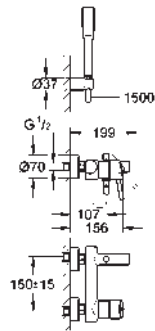

32 212 001 **chrome** **203.00**

Concetto
Single-lever bath mixer 1/2"
wall mounted
metal lever
GROHE SilkMove 46 mm ceramic cartridge
GROHE StarLight chrome finish
adjustable flow rate limiter
automatic diverter: bath/shower
mousseur
integrated non-return valve in the shower outlet 1/2"
S-unions
protected against backflow
optional temperature limiter ref. no. 46 308 000
acoustic group I in accordance with DIN 4109
with shower set
consisting of:
Euphoria Cosmopolitan hand shower (27 400)
wall shower holder (27 056)
Relaxaflex hose 1500 mm 1/2" x 1/2" (28 151)