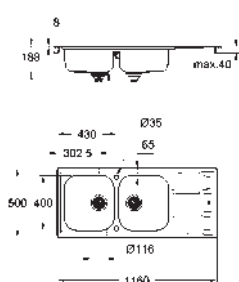

K400

Stainless steel sink with drainer

model: K400 80-S 116/50 2.0 rev
mounting type: standard built-in
material: stainless steel AISI 304 (V2A)
material thickness: 0.7 mm

GROHE StarLight finish

finish: satin finish

GROHE Whisper

min. cabinet size: 800 mm

dimensions: 1160 x 500 mm

2 bowls: 362.5 x 400 x 188 mm

GROHE QuickFix installation system

sink mountable left or right

cut-out: 1140 x 480 mm

drilling holes: 2 x 35 mm

drainer: automatic waste fitting

accessories included: automatic waste fitting,
waste kit, basket strainer waste, mounting set

31 570 SD0

stainless steel

290.83