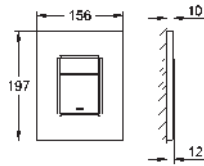

GROHE WALL PLATES FOR WC

Ref. No. Colour Price netto (€)

38 732 SD0 stainless steel 157.00

Skate Cosmopolitan
Wall plate, stainless steel
for dual flush or start & stop actuation
for pneumatic discharge valve AV1
vertical installation
156 x 197 mm
plastic fixing frame
hidden fixing screws
not suitable for GROHE Fresh
GROHE StarLight finish
GROHE EcoJoy technology for less water and perfect flow

38 776 SD0 stainless steel 160.00
ditto, horizontal installation