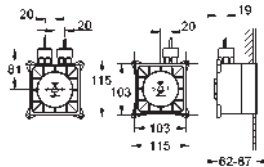

Rainshower F-Series
Rough-in set light set
for use with double light modules (36 359 000)
consisting of:
- 2 rough-in sets (115 x 115 x 62-87 mm)
- 2 cable extensions (5 m each)