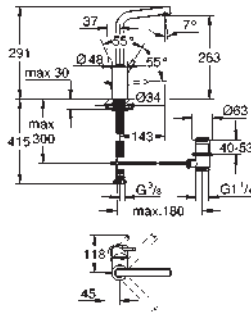

23 739 002 chrome 201.00

Concetto
Single-lever basin mixer 1/2"
L-Size
single hole installation
metal lever
GROHE SilkMove 35 mm ceramic cartridge
adjustable flow rate limiter
GROHE StarLight chrome finish
GROHE EcoJoy mousseur 5.7 l/min
GROHE Zero separated inner water ways - lead and nickel free
GROHE QuickFix installation system
swivel tubular spout
with stop restriction
pop-up waste set 1 1/4"
flexible connection hoses
optional temperature limiter ref. no. 46 375 000
min. recommended pressure 1.0 bar