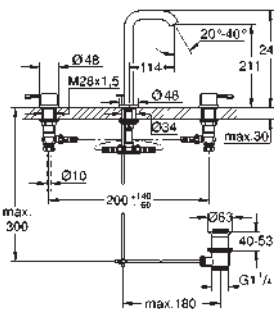

20 299 001	chrome	246.00

Essence
3-hole basin mixer
L-Size
metal lever
ceramic headparts 1/2", 90°
GROHE StarLight chrome finish
GROHE EcoJoy mousseur 5.7 l/min
GROHE QuickFix installation system
GROHE AquaGuide adjustable mousseur
pop-up waste set 1 1/4"
pressure-proof, flexible connection hoses
between spout and side valves
union nut 1/2" x 10.5 mm