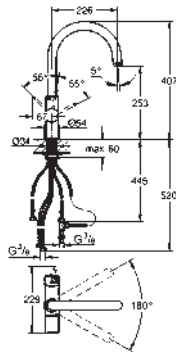

GROHE Blue Single-lever sink mixer 1/2" Bi-Flow
C-spout
single hole installation
GROHE SilkMove 46 mm ceramic cartridge
GROHE StarLight chrome finish
metal lever
adjustable flow rate limiter
swivel tubular spout
separate inner water ways for filtered and non-filtered water
with integrated drinking water outlet
with ceramic headpart to shut off drinking water
mousseur
flexible connection hoses
filter for drinking water not included in delivery
this product contains built-in LED lamps, which cannot be changed: energy efficiency class: A+

31 299 001 chrome 727.00
31 299 DC1 supersteel 879.00