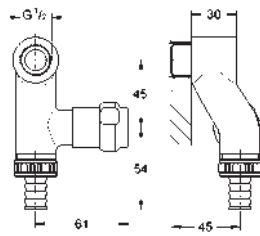

41 110 000 **chrome** **46.00**
Original WAS valve „Electro“ 1/2"
wall mounted
grease chamber headpart 3/8" for closable hose connection
non-return valve type EB
protected against backflow
GROHE StarLight chrome finish
for combination with pipe ventilating valve type HB 41 239 000