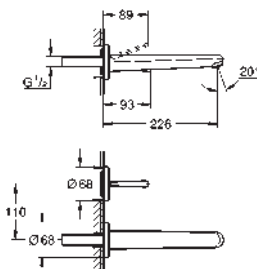

19 969 000 chrome 231.00
19 969 LS0 moon white/chrome 299.00

Eurodisc Joy
Two-hole basin mixer
L-Size
wall mounted
set for final installation for 23 429 000
without concealed body
metal lever
GROHE StarLight chrome finish
GROHE EcoJoy SpeedClean mousseur 5.7 l/min
centre distance 110 mm
projection 226 mm
min. recommended pressure 1.0 bar