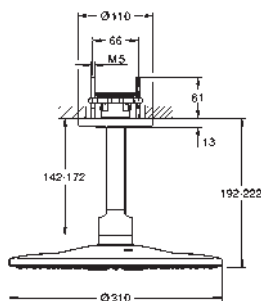

26 477 000 **chrome** 437.00

Rainshower 310 SmartActive
Head shower set ceiling 142 mm, 2 sprays
consisting of:
head shower Rainshower 310 SmartActive, spray plate chrome
2 spray patterns:
GROHE PureRain, ActiveRain
142 mm ceiling shower arm
GROHE DreamSpray perfect spray pattern
GROHE StarLight chrome finish
SpeedClean anti-lime system
Inner WaterGuide for a longer life
requires rough-in set 26 483 000 or 26 484 000 - to be ordered separately