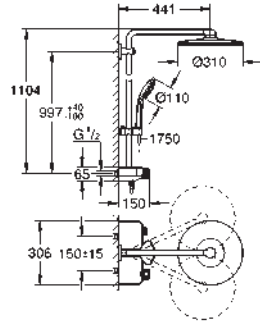

Ref. No. Colour Price netto (€)

26 507 000 chrome 913.00
26 507 LS0 moon white 1,002.40

Euphoria SmartControl System 310 Duo
Shower system with thermostat for wall mounting
consisting of:
horizontal 450 mm shower arm
upper bracket adjustable for minimal adaption to existing drilling holes
exposed SmartControl thermostat
allows change between:
head shower Rainshower 310 SmartActive, spray plate chrome
GROHE PureRain and Centered Jet spray
hand shower Euphoria 110 Massage, spray plate white (27 221 001)
3 spray patterns:
Rain, SmartRain, Massage
adjustable in height with gliding element
Silverflex shower hose 1750 mm (28 388 000)
GROHE DreamSpray perfect spray pattern
GROHE StarLight chrome finish
GROHE CoolTouch no risk of scalding
GROHE TurboStat compact cartridge
with wax thermoelement
GROHE EcoJoy technology for less water and perfect flow
- GROHE SafeStop at 38°C
GROHE SafeStop Plus optional temperature limiter at 43°C included
GROHE SmartControl push for ON-OFF, turn for
volume adjustment from EcoJoy to full flow
integrated **GROHE EasyReach** shower tray
SpeedClean anti-lime system
Inner WaterGuide for a longer life
Twistfree to prevent hose from twisting
suitable for instantaneous heaters
from 18 kW/h
minimum flow rate 7 l/min.
min. recommended pressure 1.0 bar