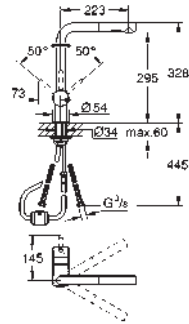

GROHE MINTA / MINTA TOUCH

Ref. No. Colour Price netto (€)

30 274 000	chrome	328.00
30 274 DC0	supersteel	414.00
30 274 DA0	warm sunset	*
30 274 DL0	brushed warm sunset	*
30 274 A00	hard graphite	*
30 274 AL0	brushed hard graphite	*

Minta
Single-lever sink mixer 1/2"
L-spout
single hole installation
GROHE StarLight chrome finish
GROHE SilkMove 46 mm ceramic cartridge
flow strainer
pull-out dual spray control -
switches back and forth between
regular flow and spray
diverter: laminar spray/SpeedClean shower jet
automatic return to laminar spray
adjustable flow rate limiter
swivel tubular spout
swivel area 360°
integrated non-return valve
protected against backflow
flexible connection hoses
rapid installation system
min. recommended pressure 1.0 bar