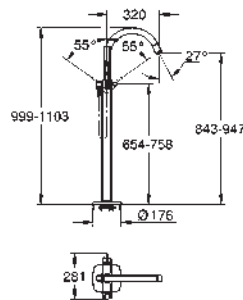

23 318 000	chrome	1,610.00
23 318 IG0	chrome/gold	1,900.00
23 318 GL0	cool sunrise	2,190.00
23 318 DA0	warm sunset	2,190.00
23 318 A00	hard graphite	2,040.00
23 318 AL0	brushed hard graphite	2,040.00

Grandera
Single-lever bath mixer 1/2", floor mounted
set for final installation for 45 984
without roughing-in set
GROHE SilkMove 46 mm ceramic cartridge
GROHE StarLight chrome finish
automatic diverter: bath/shower
spout with mousseur
projection 320 mm
with shower holder
Grandera hand shower 7,6 l
Silverflex shower hose 1250 mm
protected against backflow