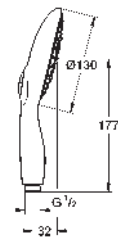

27 673 LS0 moon white 82.00

Power&Soul 130
Hand shower 4+ sprays, spray plate white
GROHE Rain O², Rain, Bokoma Spray, Jet
GROHE EcoJoy 9,5 l/min flow limiter
GROHE DreamSpray perfect spray pattern
GROHE One-click showering
spray selection via push of a button
GROHE StarLight chrome finish
SpeedClean anti-lime system
Inner WaterGuide for a longer life
universal mounting system, fitting all standard shower hoses
suitable for instantaneous heater
min. recommended pressure 1.0 bar