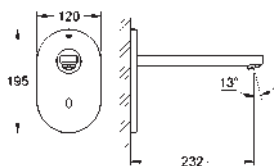

36 335 SD0

stainless steel

365.00

ditto, spout 172 mm