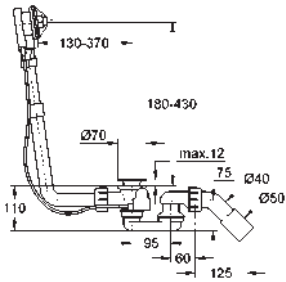

GROHE TALENTOFILL

Ref. No.

Colour

Price netto (€)

28 943 000

chrome

119.00

Talento
Pop-up bath waste and overflow
set for special baths
with bowden cable
without finishing trim set
bottle trap
45° waste elbow