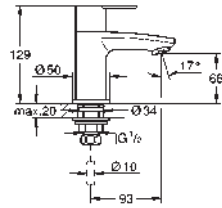

GROHE EUROSTYLE COSMOPOLITAN

Ref. No.

Colour

Price netto (€)

23 039 002

chrome

98.00

**Eurostyle Cosmopolitan
Pillar tap
XS-Size**

single hole installation

metal lever

ceramic headpart 1/2", 90°

GROHE StarLight chrome finish

mousseur

min. recommended pressure 1.0 bar

acoustic group I in accordance with DIN 4109

union nut 1/2" x 10.5 mm