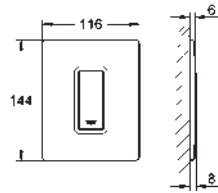

GROHE WALL PLATES FOR URINAL

Ref. No. Colour Price netto (€)

38 846 MF0	chrome/ daVinci satin	277.00
38 846 LS0	moon white	277.00
38 846 KS0	velvet black	309.00

Skate Cosmopolitan Actuation plate
with glass surface
made of security glass
manual activation for urinal
plastic actuation button, chrome plated
set for final installation
for Rapido U or Rapido UMB
fixing frame with mounting-set
116 x 144 mm, mechanical functional cartridge
flow pressure min 0.5 bar
operating pressure max 6 bar
1.0 - 6.0 l adjustable, low noise (group II according to German noise specification)
GROHE StarLight chrome finish