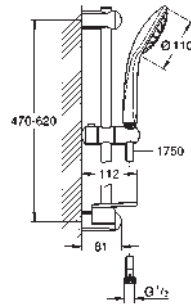

GROHE EUPHORIA

Ref. No. Colour Price netto (€)

27 266 00E **chrome** 88.00

**Euphoria 110 Mono
Shower rail set 1 spray**

consisting of:
hand shower Euphoria 110 (27 265 00E), 1 spray, 5.7 l/min
shower rail, 600 mm (27 499)
Silverflex shower hose 1750 mm (28 388 000)

GROHE EasyReach tray
GROHE EcoJoy 5.7 l/min. flow limiter
GROHE DreamSpray perfect spray pattern
GROHE StarLight chrome finish
GROHE QuickFix (upper bracket adjustable
for adaption to existing drilling holes)
SpeedClean anti-lime system
Inner WaterGuide for a longer life
Twistfree to prevent hose from twisting
suitable for instantaneous heater
min. recommended pressure 1.0 bar

27 266 001 **chrome** 87.00
ditto, with hand shower Mono