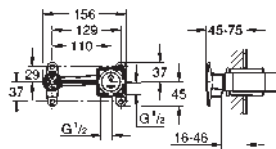

23 200 000 **chrome** **236.00**

Single-lever mixer 1/2", concealed body
for 2-hole basin mixers
wall installation
without finishing trim set
GROHE SilkMove 35 mm ceramic cartridge
adjustable flow rate limiter
installation depth 45 to 75 mm
DR-brass
installation device