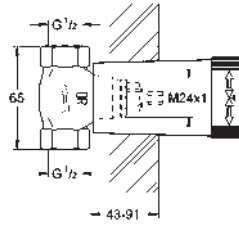

29 032 000 chrome 32.00

Concealed valve
pre-assembled headpart 1/2"
threaded union 1/2"
installation depth infinitely adjustable
43 - 91 mm
DR-brass