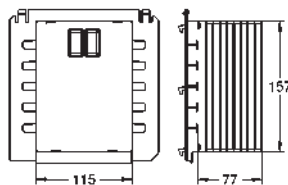

40 911 000 **chrome** 13.00

Revision shaft for small flush plates
for combination with Rapid SL and Uniset GD 2 cisterns