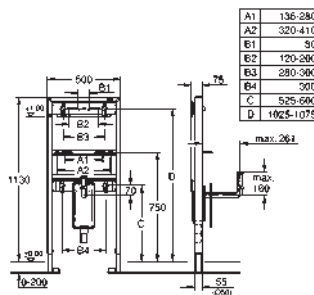

INSTALLATION
SYSTEMS

GROHE RAPID SL FOR THE DISABLED

Ref. No.

Colour

Price netto (€)

38 625 001

chrome

290.00