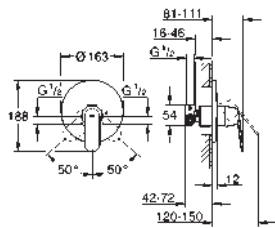

Eurosmart Cosmopolitan
Single-lever shower mixer 1/2"
wall installation

GROHE SilkMove 46 mm ceramic cartridge
GROHE StarLight chrome finish
consisting of:
set for final installation
concealed body 33 962 000
adjustable flow rate limiter
adjustable minimum flow rate
approx. 2.5 l/min
metal lever
escutcheon- and shaft-sealing
metal escutcheon
screwed
optional temperature limiter

13 261 000

chrome

96.00

Eurosmart Cosmopolitan
Bath spout

wall mounted
GROHE StarLight chrome finish
mousseur
male thread 1/2"
projection 170 mm
min. recommended pressure 1.0 bar

13 262 000

chrome

111.00