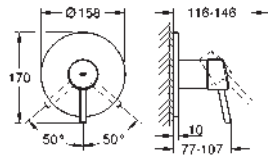

24 053 001 **chrome** **129.00**

Concetto
Single-lever shower mixer
set for final installation for
GROHE Rapido SmartBox 35 600 000
GROHE SilkMove 46 mm ceramic cartridge
GROHE StarLight chrome finish
wall escutcheon with **GROHE QuickFix** (covered
escutcheon- and shaft sealing, covered fixing)
metal escutcheon, retroactively 6° adjustable
metal lever
flow performance:
outlet B or C = 30 l/min
without roughing-in-set

35 600 000 **chrome** **68.00**
GROHE Rapido SmartBox universal rough-in box for concealed installation