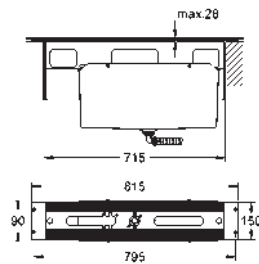

29 037 000	chrome	734.00

4/5-hole bath combination (optional)
baseframe for installation under tiled surround
consisting of:
base frame
drainage box with integrated outlet for splash water

45 388 000	chrome	133.00

Supporting legs for baseframe