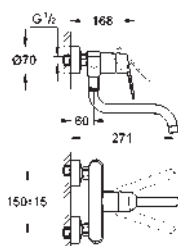

33 772 002 **chrome** **222.00**

Eurodisc Cosmopolitan
Single-lever sink mixer 1/2"
wall mounted
GROHE StarLight finish
GROHE SilkMove 46 mm ceramic cartridge
mousseur
adjustable flow rate limiter
swivel tubular spout
selectable swivel area : 0° / 150°
projection 211 mm
S-unions