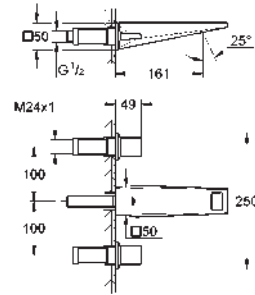

- 20 346 000 chrome 636.00
- 20 346 DC0 supersteel *
- 20 346 A00 hard graphite *
- 20 346 AL0 brushed hard graphite *

Allure Brilliant
Three-hole basin mixer 1/2"
S-Size
wall mounted
without concealed body
set for final installation for
29 025 000
valves hot/cold with ceramic headparts 1/2" - 90°
GROHE StarLight chrome finish
GROHE EcoJoy 5.0 l/min. flow limiter
projection 161 mm
min. recommended pressure 1.0 bar

- 20 348 000 chrome 800.00
- 20 348 DC0 supersteel *
- 20 348 A00 hard graphite *
- 20 348 AL0 brushed hard graphite *
- ditto, projection 210 mm