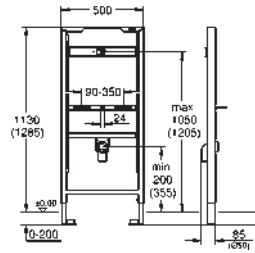

GROHE RAPID SL FOR URINAL

Ref. No.

Colour

Price netto (€)

38 517 001

chrome

219.00

Rapid SL
Element for urinal without fitting
1.13 and 1.30 m installation height
for manual / electronic actuation
for exposed fittings

for on-the-wall installations or studded walls
powder coated steel frame, self-supporting
for dry-cladding, completely pre-assembled
height adjustable fitting connections
quick adjustment, lockable
fixing material
TÜV approved
HT-outlet bend Ø 50 mm
fixing bolts M8, with fixing device for the ceramic
inlet connection and inlet connecting set
for on-the-wall installation please order wall brackets 38 558 00M (sold separately)

38 558 00M

chrome

23.00