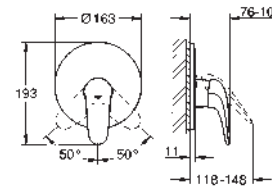

Eurostyle
Single-lever shower mixer
set for final installation for
35 501 000
without concealed body
solid metal lever
GROHE StarLight chrome finish
GROHE QuickFix covered fixation
escutcheon- and shaft-sealing
metal wall escutcheon

23 725 003 chrome 146.00