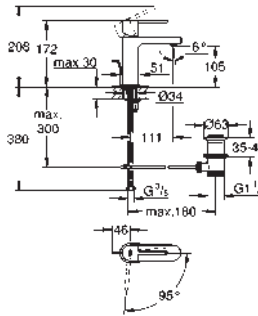

23 870 003 **chrome** **180.00**
Plus
Single-lever basin mixer 1/2"
S-Size
single hole installation
metal lever
GROHE SilkMove ES 28 mm ceramic cartridge
with energy saving function via cold start
with temperature limiter
GROHE StarLight chrome finish
GROHE EcoJoy SpeedClean mousseur 5.7 l/min
GROHE AquaGuide adjustable mousseur
GROHE QuickFix Plus installation system
pop-up waste set 1 1/4"
flexible connection hoses