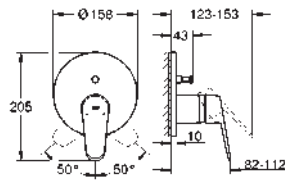

GROHE EURODISC COSMOPOLITAN

Ref. No. Colour Price netto (€)

24 056 002 chrome 145.00

Eurodisc Cosmopolitan
Single-lever mixer with 2-way diverter
set for final installation for
GROHE Rapido SmartBox 35 600 000
GROHE SilkMove 46 mm ceramic cartridge
GROHE StarLight chrome finish
wall escutcheon with **GROHE QuickFix** (covered
escutcheon- and shaft sealing, covered fixing)
metal escutcheon, retroactively 6° adjustable
metal lever
automatic 2-way diverter
flow performance:
outlet B = 27 l/min, outlet C = 27 l/min
without roughing-in-set

35 600 000 chrome 68.00
GROHE Rapido SmartBox universal rough-in box for concealed installation