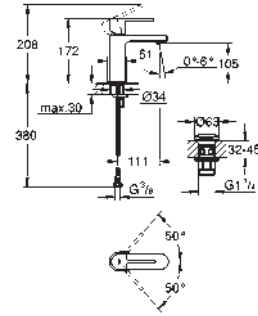

GROHE PLUS

Ref. No. Colour Price netto (€)

33 163 003 **chrome** **180.00**
Plus
Single-lever basin mixer 1/2"
S-Size
single hole installation
metal lever
GROHE SilkMove 28 mm ceramic cartridge
with temperature limiter
GROHE StarLight chrome finish
GROHE EcoJoy SpeedClean mousseur 5.7 l/min
GROHE AquaGuide adjustable mousseur
GROHE QuickFix Plus installation system
smooth body with push-open pop-up waste set 1 1/4"
flexible connection hoses