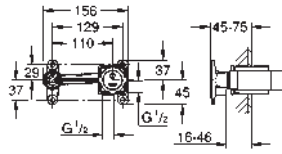

GROHE ALLURE BRILLIANT

Ref. No. Colour Price netto (€)

23 200 000 chrome 236.00

Single-lever mixer 1/2", concealed body
for 2-hole basin mixers
wall installation
without finishing trim set
GROHE SilkMove 35 mm ceramic cartridge
adjustable flow rate limiter
installation depth 45 to 75 mm
DR-brass
installation device