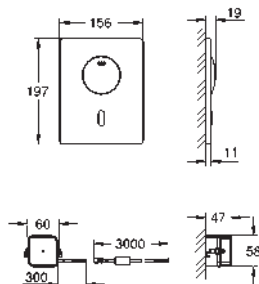

37 419 000

chrome

803.00

37 419 SD0

stainless steel

827.00

Tectron Skate

Infra-red electronic for WC flushing cistern