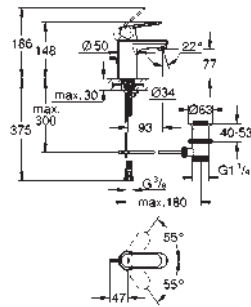

GROHE EUROSMART COSMOPOLITAN

Ref. No.

Colour

Price netto (€)

32 825 00E

chrome

111.00

Eurosmart Cosmopolitan
Single-lever basin mixer 1/2"
S-Size

single hole installation
metal lever

GROHE SilkMove 35 mm ceramic cartridge
adjustable flow rate limiter
adjustable minimum flow rate
approx. 2.5 l/min

temperature limiter
GROHE StarLight chrome finish
GROHE EcoJoy SpeedClean mousseur 5.7 l/min
GROHE QuickFix installation system
with centering support
pop-up waste set 1 1/4"
flexible connection hoses
min. recommended pressure 1.0 bar
acoustic group I in accordance with DIN 4109