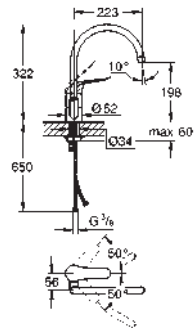

32 786 000

chrome

121.00

Euroeco Special
Single-lever sink mixer 1/2"
single hole installation
GROHE StarLight finish
GROHE SilkMove 46 mm ceramic cartridge
adjustable flow rate limiter
adjustable temperature limiter
laminar flow straightener 9 l/min.
swivel tubular spout
selectable swivel area : 0° / 150° / 360°
metal lever
lever length 120 mm
flexible connection hoses
rapid installation system