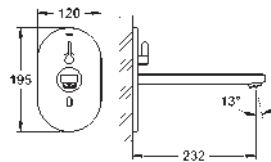

36 376 000

chrome

466.00

**Eurosmart Cosmopolitan E
Infra-red electronic basin mixer with mixing device
and adjustable temperature limiter**

with infrared sensor for bi-directional communication
for monitoring, configuration and service purpose
with transformer 100-230 V AC, 50-60 Hz, 6 V DC
GROHE StarLight finish
GROHE EcoJoy technology for less water and perfect flow
laminar flow straightener 9 l/min.
chrome escutcheon
chrome spout
projection 232 mm
7 pre-set programs:
auto flush
thermal disinfection
cleaning mode
additional functions and precise settings
by remote control 36 407
set for final installation for concealed
fitting box
36 339 000
CE approved
acoustic group I in accordance with DIN 4109
min. recommended pressure 1.0 bar

36 315 000

chrome

471.00

ditto, projection 170 mm