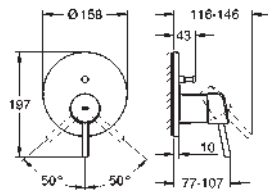

24 054 001 **chrome** **141.00**

Concetto
Single-lever mixer with 2-way diverter
set for final installation for
GROHE Rapido SmartBox 35 600 000
GROHE SilkMove 46 mm ceramic cartridge
GROHE StarLight chrome finish
wall escutcheon with **GROHE QuickFix** (covered
escutcheon- and shaft sealing, covered fixing)
metal escutcheon, retroactively 6° adjustable
metal lever
automatic 2-way diverter
flow performance:
outlet B = 27 l/min, outlet C = 27 l/min
without roughing-in-set

35 600 000 **chrome** **68.00**
GROHE Rapido SmartBox universal rough-in box for concealed installation