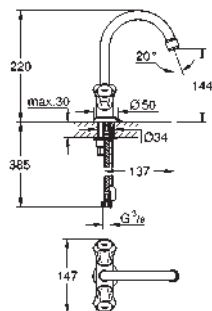

21 337 001 chrome 86.00

Costa L
One-hole basin mixer, 1/2"
metal handles
heat-insulated
screwable
Longlife-headpart
swivel tubular spout with mousseur
retractable chain
flexible connection hoses
GROHE StarLight chrome finish