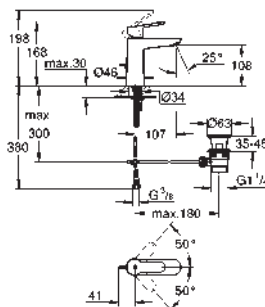

23 758 000 **chrome** **80.00**
BauEdge
Single-lever basin mixer 1/2"
M-Size
single hole installation
metal lever
GROHE Longlife 28 mm ceramic cartridge
GROHE StarLight chrome finish
GROHE EcoJoy mousseur 5.7 l/min
rapid installation system
plastic pop-up waste set 1 1/4"
flexible connection hoses