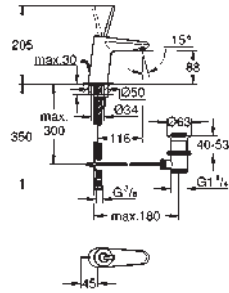

GROHE EURODISC JOY

Ref. No. Colour Price netto (€)

23 425 000 chrome 188.00
23 425 LS0 moon white/chrome 244.00

Eurodisc Joy
Single-lever basin mixer 1/2"
S-Size
single hole installation
metal lever
GROHE FeatherControl Joystick cartridge
GROHE StarLight chrome finish
GROHE EcoJoy SpeedClean mousseur 5.7 l/min
GROHE QuickFix Plus installation system
pop-up waste set 1 1/4"
flexible connection hoses