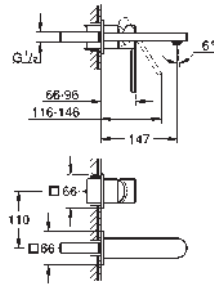

29 303 003 **chrome** **220.00**

Plus
Two-hole basin mixer
M-Size
wall mounted
set for final installation for
23 200 000
without concealed body
metal escutcheon
metal lever
GROHE StarLight chrome finish
GROHE EcoJoy SpeedClean mousseur 5.7 l/min
GROHE AquaGuide adjustable mousseur
centre distance 110 mm
projection 147 mm
min. recommended pressure 1.0 bar