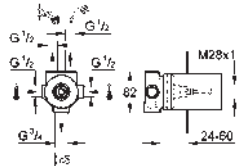

29 708 000 **chrome** 284.00

**5-way diverter
concealed body, 1/2"**
without finishing trim set
wall installation
with ceramic sealing discs
connection cold and hot 1/2"
2 outlets 1/2"
bath outlet 3/4"
protection sleeve
installation depth infinitely adjustable
24-60 mm
DR-brass