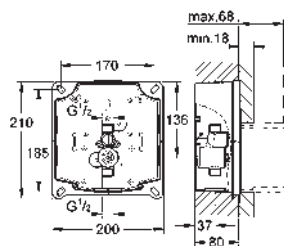

GROHE Rapido UMB
roughing-in set for urinal
for manual actuation or Tectron infra-red electronic 6 V
water group with stop valve
flow pressure min 0.5 bar
operating pressure max 10 bar
flush aid
functional unit checked ex factory
water supply connections 1/2" outer thread
installation box with gasket
fixing points for dry cladding and masonry-in