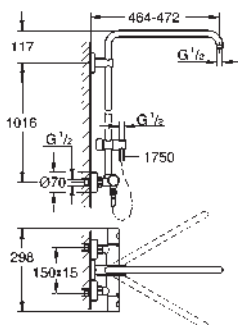

Euphoria System Shower system with thermostat for wall mounting

consisting of:
horizontal swivable 450 mm shower arm
exposed thermostat with Aquadimmer function
gliding element
Silverflex shower hose 1750 mm (28 388 000)
GROHE TurboStat compact cartridge
with wax thermoelement
GROHE SafeStop at 38°C
GROHE SafeStop Plus optional temperature limiter at 43°C included
GROHE StarLight chrome finish
Inner WaterGuide for a longer life
Twistfree to prevent hose from twisting
**suitable for instantaneous heaters
from 18 kW/h**
minimum flow rate 7 l/min.
min. recommended pressure 1.0 bar
optional upgrade: **GROHE EasyReach** tray (26 362)