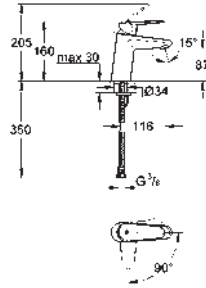

GROHE SILKMOVE ES

Ref. No. Colour Price netto (€)

23 382 20E chrome 143.00

Eurodisc Cosmopolitan
Single-lever basin mixer 1/2"
S-Size
single hole installation
metal lever
GROHE SilkMove ES 35 mm ceramic cartridge
with energy saving function via cold start
adjustable flow rate limiter
adjustable minimum flow rate
approx. 2.5 l/min
temperature limiter
GROHE StarLight chrome finish
GROHE EcoJoy mousseur 5.7 l/min
GROHE QuickFixPlus installation
system with centering support
smooth body
flexible connection hoses
min. recommended pressure 1.0 bar