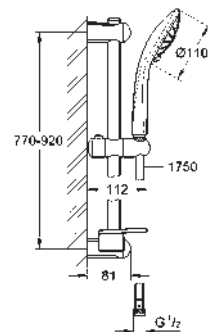

27 226 001 **chrome** 114.00
27 226 DC1 **supersteel** 154.00
27 226 *** **SPA colours** 151.00

**Euphoria 110 Massage
Shower rail set 3 sprays**

consisting of:
hand shower Massage (27 221 000)
shower rail 900 mm (27 500)
Silverflex shower hose 1750 mm (28 388 000)

GROHE EasyReach tray (27 596)
GROHE DreamSpray perfect spray pattern
GROHE StarLight chrome finish
GROHE SprayDimmer (Stepless flow
rate reduction)
GROHE QuickFix (upper bracket adjustable
for adaption to existing drilling holes)
SpeedClean anti-lime system
Inner WaterGuide for a longer life
Twistfree to prevent hose from twisting
suitable for instantaneous heater
min. recommended pressure 1.0 bar

*** SPA colours:

- BE ● GL ● DA ● A0
- EN ● GN ● DL ● AL