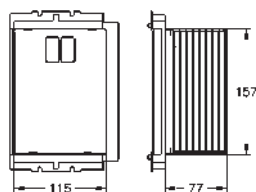

40 950 000 **chrome** *

Revision shaft for small flush plates
for combination with Rapid SL and Uniset with 0.82 m/1.00 m installation height