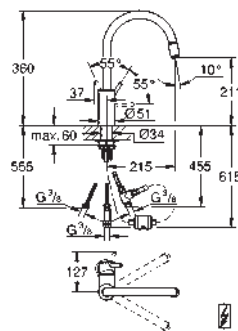

31 212 003 chrome *

Concetto
Single-lever sink mixer 1/2"
for open water heater
high spout
single hole installation
GROHE StarLight chrome finish
GROHE SilkMove 35 mm ceramic cartridge
GROHE Zero separated inner water ways - lead and nickel free
pull-out laminar spray
automatic returning
adjustable flow rate limiter
swivel tubular spout
swivel area 360°
protected against backflow
flexible connection hoses
rapid installation system