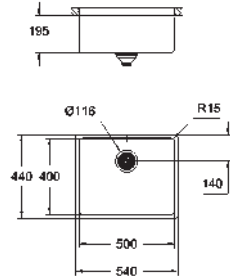

GROHE STAINLESS STEEL SINKS

Ref. No.

Colour

Price netto (€)

31 574 SD0
31 574 GN0
31 574 DL0
31 574 AL0

stainless steel
brushed cool sunrise
brushed warm sunset
brushed hard graphite

265.83
*
*
*

K700 Undermount
Stainless steel sink

model: K700U 60-S 54.4/44.4 1.0
mounting type: undermount
material: stainless steel AISI 304 (V2A)
material thickness: 1 mm
GROHE StarLight finish
finish: satin finish
GROHE Whisper
min. cabinet size: 600 mm
dimensions: 540 x 440 mm
1 bowl: 500 x 400 x 195 mm
GROHE QuickFix installation system
cut-out: 500 x 400 mm
drainer: Ø 3.5"/90 mm basket strainer waste
accessories included: waste kit, basket strainer waste, mounting set