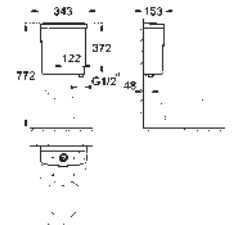

39 436 000 alpine white 67.00
Bau Ceramic
Exposed flushing cistern
bottom inlet
inlet and outlet concealed
including flushing set
sanitary ware
24 pieces per pallet