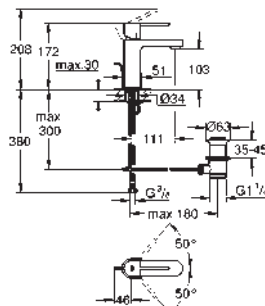

32 612 30L

chrome

*

Plus
Single-lever basin mixer 1/2"
S-Size

single hole installation
metal lever
GROHE SilkMove 28 mm ceramic cartridge
with temperature limiter
GROHE StarLight chrome finish
GROHE QuickFix Plus installation system
mousseur
pop-up waste set 1 1/4"
flexible connection hoses
for low pressure
min. recommended pressure 0.2 bar