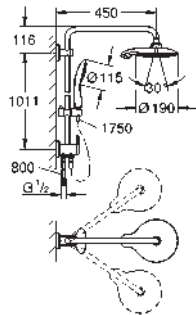

Euphoria Power&Soul System 190
Shower system with diverter
for wall mounting

consisting of:

horizontal swivable 450 mm shower arm
change between hand and head shower
by diverter

Power&Soul head shower (27 766 000)

with ball joint

rotation angle $\pm 15^\circ$

Hand shower Power&Soul 115 (27 671 000)

adjustable in height with gliding element (12 140 000)

Silverflex shower hose 1750 mm (28 388 000)

Silverflex shower hose 800 mm

connection to water supply with 1/2"-thread of

the 800 mm shower hose to faucet / wall union

GROHE DreamSpray perfect spray pattern

GROHE One-click showering

spray selection via push of a button

GROHE StarLight chrome finish

SpeedClean anti-lime system

Inner WaterGuide for a longer life

Twistfree to prevent hose from twisting

suitable for instantaneous heaters
from 18 kW/h

minimum flow rate 7 l/min.

min. recommended pressure 1.0 bar