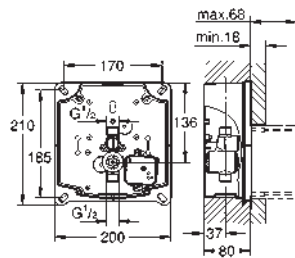

GROHE Rapido U
roughing-in set for urinal
for manual actuation or Tectron infra-red electronic 6 V or 230 V
water group with stop valve
flow pressure min 0.5 bar
operating pressure max 10 bar
flush aid
functional unit checked ex factory
water supply connections 1/2" outer thread
connecting box for mains supply
installation box with gasket
fixing points for dry cladding and masonry-in
shortable inspection shaft incl. protection

38 787 000 chrome 105.00