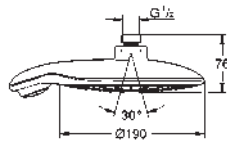

GROHE HEAD AND SIDE SHOWERS

Ref. No.

Colour

Price netto (€)

27 767 000

chrome

134.00

Power&Soul 190