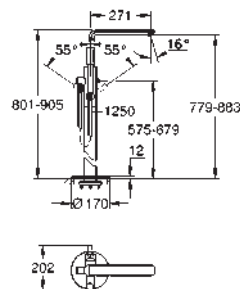

Lineare
Single-lever bath mixer 1/2", floor mounted
set for final installation for 45 984
without roughing-in-set
GROHE SilkMove 35 mm ceramic cartridge with temperature limiter
GROHE StarLight chrome finish
automatic diverter: bath/shower
spout with mousseur
projection 271 mm
integrated non-return valve in the shower outlet 1/2"
with shower holder
hand shower Sena Stick (26 465)
Silverflex shower hose 1 250 mm (28 362)
protected against backflow

45 984 001 chrome 444.00