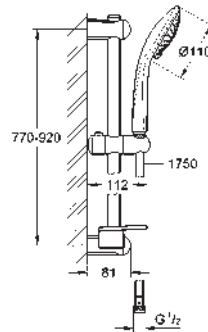

27 227 001 **chrome** 114.00

**Euphoria 110 Champagne
Shower rail set 3 sprays**

consisting of:
hand shower Champagne (27 222 000)
shower rail 900 mm (27 500)
Silverflex shower hose 1750 mm (28 388 000)

GROHE EasyReach tray (27 596)
GROHE DreamSpray perfect spray pattern
GROHE SprayDimmer (Stepless flow
rate reduction)
GROHE StarLight chrome finish
GROHE QuickFix (upper bracket adjustable
for adaption to existing drilling holes)
SpeedClean anti-lime system
Inner WaterGuide for a longer life
Twistfree to prevent hose from twisting
suitable for instantaneous heater
min. recommended pressure 1.0 bar