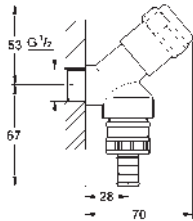

41 190 000 **chrome** **34.00**
Fitting combination 1/2"
wall mounted
slanted seat model
with safety unit type HD (pipe ventilating valve combined with non-return valve)
grease chamber headpart 1/2" for closable hose connection
protected against backflow
GROHE StarLight chrome finish