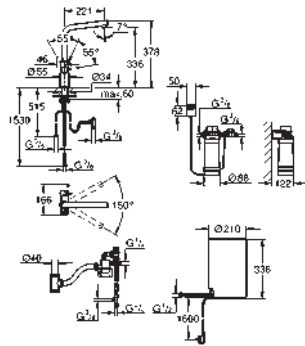

30 083 001	chrome	1,500.00
30 083 DC1	supersteel	1,670.00
30 083 DA1	warm sunset	*
30 083 DL1	brushed warm sunset	*
30 083 A01	hard graphite	*
30 083 AL1	brushed hard graphite	*

GROHE Red Duo

Faucet and M size boiler

consisting of:

GROHE Red Duo single-lever sink mixer single hole installation

C-spout

GROHE ChildLock push buttons for boiling water

TÜV certified triple electronic safeguards against accidental activation of boiling water

GROHE StarLight chrome finish

GROHE SilkMove 28 mm ceramic cartridge

insulated tubular spout

swivel area 150°

separate water ways

flexible connection hoses

connection for GROHE Red boiler

GROHE Red boiler M size

reservoir for boiling and hot water

3 liter 100° C boiling water

4 liter total capacity

required inlet pressure: 1-7 bar

with flexible connection hose and outlet for boiling water

CE approved

power supply 230 V 50 Hz

power consumption 2100 W

standby power consumption 15 W

energy efficiency class A

GROHE Red filter set

for protection of the boiler from limescale

capacity 600 l at 20° dKH

5 phase filter

flow rate measuring unit

30 327 001	chrome	1,450.00
30 327 DC1	supersteel	1,670.00
30 327 DA1	warm sunset	*
30 327 DL1	brushed warm sunset	*
30 327 A01	hard graphite	*
30 327 AL1	brushed hard graphite	*

GROHE Red Duo

Faucet and M size boiler

consisting of:

GROHE Red Duo single-lever sink mixer single hole installation

L-spout

GROHE ChildLock push buttons for boiling water

TÜV certified triple electronic safeguards against accidental activation of boiling water

GROHE StarLight chrome finish

GROHE SilkMove 28 mm ceramic cartridge

insulated tubular spout

swivel area 150°

separate water ways

flexible connection hoses

connection for GROHE Red boiler

GROHE Red boiler M size

reservoir for boiling and hot water

3 liter 100° C boiling water