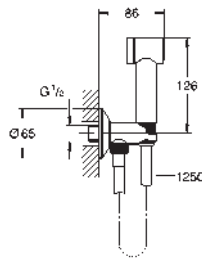

26 332 000 **chrome** 165.00

Sena Trigger Spray 35
Wall holder set with angle valve 1 spray
consisting of:
hand shower with trigger control (26 328)
valve with integrated shower holder (26 333)
Silverflex Longlife shower hose 1250 mm (26 335)
GROHE StarLight chrome finish
SpeedClean anti-lime system
Twistfree to prevent hose from twisting
min. recommended pressure 0.5 bar
Please refer to local norms regarding installation.

26 329 000 **chrome** 159.00
ditto, hose 1.000 mm