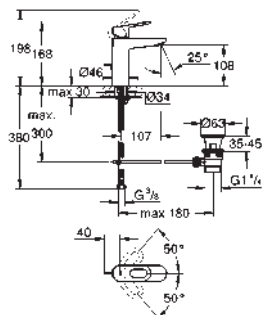

23 762 000 **chrome** **82.00**

BauLoop
Single-lever basin mixer 1/2"
M-Size
single hole installation
metal lever
GROHE Longlife 28 mm ceramic cartridge
GROHE StarLight chrome finish
GROHE EcoJoy mousseur 5.7 l/min
rapid installation system
plastic pop-up waste set 1 1/4"
flexible connection hoses