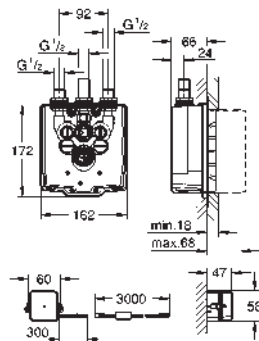

**Eurosmart Cosmopolitan E
Concealed body**

for shower with integrated pre-adjustable thermostatic mixer suitable for IR-set 36 415 000 2 stop valves Grotherm Micro integrated non-return valves with filters connection housing for power supply min. recommended pressure 1.0 bar

37 503 000

chrome

759.00