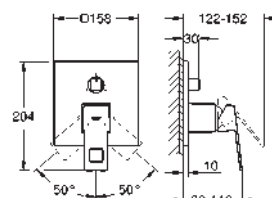

24 094 000 chrome 191.00

Eurocube
Single-lever mixer with 3-way diverter
set for final installation for
GROHE Rapido SmartBox 35 600 000
GROHE SilkMove 46 mm ceramic cartridge
GROHE StarLight chrome finish
wall escutcheon with **GROHE QuickFix** (covered
escutcheon- and shaft sealing, covered fixing)
metal escutcheon, retroactively 6° adjustable
metal lever
3-way diverter
flow performance:
outlet A = 27 l/min,
outlet B = 27 l/min,
outlet C = 27 l/min
without roughing-in-set

35 600 000 chrome 68.00
GROHE Rapido SmartBox universal rough-in box for concealed installation