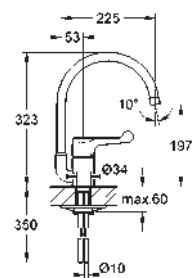

33 912 000

chrome

284.00

Euroeco Special
Single-lever sink mixer 1/2"
single hole installation
GROHE StarLight chrome finish
ceramic cartridge
adjustable flow rate limiter
adjustable temperature limiter
laminar flow straightener 9 l/min.
swivel tubular spout
metal lever
lever length 120 mm
temperature limiter
Attention: old product