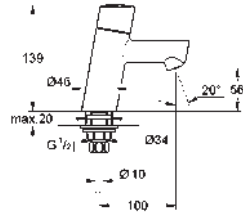

GROHE CONCETTO

Ref. No. Colour Price netto (€)

32 207 001 **chrome** **110.00**

Concetto
Pillar tap
XS-Size
single hole installation
metal lever
ceramic headparts 1/2", 90°
GROHE StarLight chrome finish
GROHE EcoJoy SpeedClean mousseur 5.7 l/min
union nut 1/2" x 10.5 mm
acoustic group I in accordance with DIN 4109