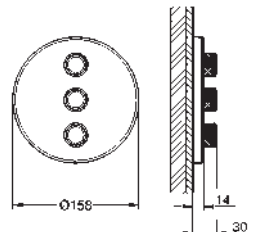

35 600 000 chrome 68.00
GROHE Rapido SmartBox universal rough-in box for concealed installation

29 152 LS0 moon white 396.00

Grotherm SmartControl
Triple volume control trim
 set for final installation for
 GROHE Rapido SmartBox 35 600 000/35 601 000
 metal wall escutcheon with **GROHE QuickFix**
 (covered escutcheon and shaft sealing, covered
 fixing), retroactively 6° adjustable
 10 mm thin profile escutcheon
GROHE StarLight finish
GROHE SmartControl push for ON-OFF, turn for
 volume adjustment from EcoJoy to full flow, exchangeable symbols
 multiple outlets can be run simultaneously
 cover plate in moon white acrylic glass
 without roughing-in-set
 flow performance:
 outlet D = 28 l/min
 outlet E = 28 l/min
 outlet A = 28 l/min
 outlet D+E+A = 65 l/min
 optional flow reducer for CALGreen compliance included