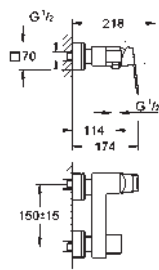

23 145 000 chrome 244.00

Eurocube
Single-lever shower mixer 1/2"
wall mounted
metal lever
GROHE SilkMove 46 mm ceramic cartridge
GROHE StarLight chrome finish
adjustable flow rate limiter
shower bottom outlet 1/2"
with integrated non return-valve
covered S-unions
protected against backflow
optional temperature limiter ref. no. 46 375 000