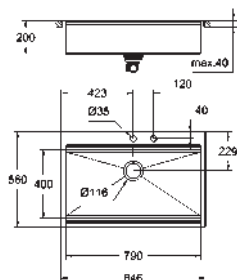

31 584 SD0

stainless steel

915.83

K800

Stainless steel sink

model: K800 90-S 84.6/56 1.0

mounting type: flush mount

material: stainless steel AISI 304 (V2A)

material thickness: 1 mm

GROHE StarLight finish

finish: satin finish

GROHE Whisper

min. cabinet size: 900 mm

dimensions: 846 x 560 mm

1 bowl: 790 x 400 x 200 mm

GROHE QuickFix installation system

drainer: automatic waste fitting

accessories included: automatic waste fitting, waste kit, basket strainer waste, mounting set