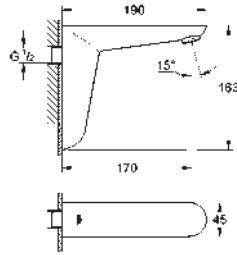

GROHE EUROECO COSMOPOLITAN E

Ref. No.

Colour

Price netto (€)

36 274 000

chrome

325.00

Euroeco Cosmopolitan E
Infra-red electronic wall basin tap without mixing device
with infrared sensor for bi-directional communication for monitoring, configuration and service purpose for cold or premixed water
6 V lithium-battery, type CR-P2
battery lifetime: approx. 7 years (150 actuations a day)
metal body
multistage battery status display
7 pre-set programs:
auto flush
thermal disinfection
cleaning mode
additional functions and precise settings
by remote control 36 407
CE approved