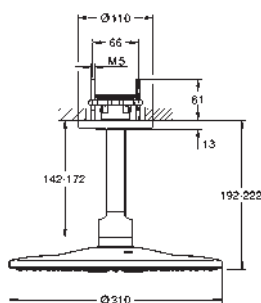

26 477 LS0 **moon white** 574.00

Rainshower 310 SmartActive
Head shower set ceiling 142 mm, 2 sprays
consisting of:
head shower Rainshower 310 SmartActive, spray plate moon white
2 spray patterns:
GROHE PureRain, ActiveRain
142 mm ceiling shower arm
GROHE DreamSpray perfect spray pattern
GROHE StarLight finish
SpeedClean anti-lime system
Inner WaterGuide for a longer life
requires rough-in set 26 483 000 or 26 484 000 - to be ordered separately