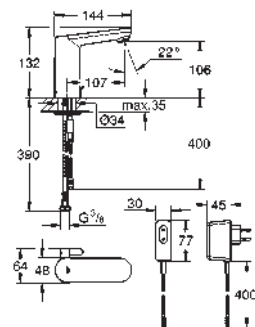

Eurosmart Cosmopolitan E

**Infra-red electronic basin mixer 1/2" with mixing device
and adjustable temperature limiter**

with infrared sensor for bi-directional communication for monitoring, configuration and service purpose

with plug transformer 100-230 V AC, 50-60 Hz, 6 V DC

GROHE EcoJoy mousseur 5.7 l/min

flexible connection hoses

non-return valve

dirt strainers

with integrated solenoid valve

rapid installation system

7 pre-set programs:

auto flush

thermal disinfection

cleaning mode

additional functions and precise settings

by remote control 36 407

CE approved

acoustic group I in accordance with DIN 4109

type of protection faucet IP 59K

min. recommended pressure 1.0 bar