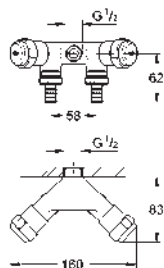

41 020 000 chrome 86.00

Original WAS double valve „Simple“ 1/2"
wall mounted
grease chamber headpart 1/2" for closable hose connection
non-return valve type EB
female thread 1/2"
protected against backflow
GROHE StarLight chrome finish
for combination with pipe ventilating valve type HB 41 239 000