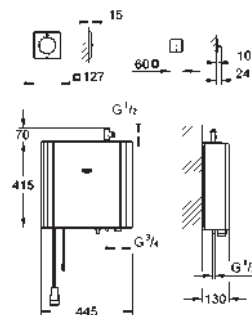

**GROHE F-digital Deluxe
Steam generator 6.6 kW
with steam outlet and temperature sensor**
consisting of:
steam generator
415 x 445 x 130 mm
suitable for steam rooms up to 17 m³
supply voltage 400 V 3L+N+PE AC, 50 Hz
power 6.6 kW
water inlet 3/4" inch
operating pressure 1 – 5 bar (above pressure reducer)
automatic emptying
water outlet 1/2" inch
steam temperature: max. 55° C
steam outlet 1/2" inch
type of protection IP 23
CE approved
with connecting plug
steam outlet module with indentation for fragranced oil
127 x 127 mm
connection thread 1/2" inch
temperature sensor module
60 x 60 x 12 mm
SpeedClean anti-lime system
GROHE StarLight chrome finish
requires rough-in set (29 074 000), F-digital Deluxe base unit
box (26 374 000 or 36 397 000), Bluetooth unit (36 371 000)
and various cable connections – all to be ordered separately
due to installation situation
For detailed planning and product information please
contact your local GROHE Customer Service.