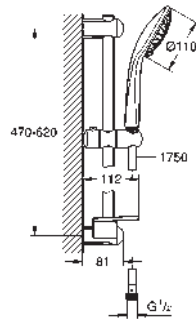

27 232 001 **chrome** 109.00

**Euphoria 110 Champagne
Shower rail set 3 sprays**

consisting of:
hand shower Champagne (27 222 000)
shower rail, 600 mm (27 499)
Silverflex shower hose 1750 mm (28 388 000)
GROHE EasyReach tray (27 596)
GROHE SprayDimmer (Stepless flow rate reduction)
GROHE DreamSpray perfect spray pattern
GROHE StarLight chrome finish
GROHE QuickFix (upper bracket adjustable for adaption to existing drilling holes)
SpeedClean anti-lime system
Inner WaterGuide for a longer life
Twistfree to prevent hose from twisting
suitable for instantaneous heater
min. recommended pressure 1.0 bar