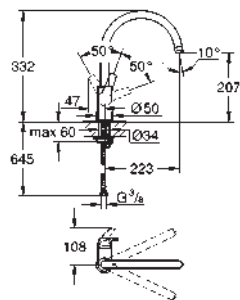

31 538 000 **chrome** **88.00**

BauFlow
Single-lever sink mixer 1/2"
high spout
single hole installation
GROHE StarLight finish
GROHE Longlife 28 mm ceramic cartridge
spout with mousseur
swivel tubular spout
swivel area 360°
flexible connection hoses
rapid installation system
min. recommended pressure 1.0 bar