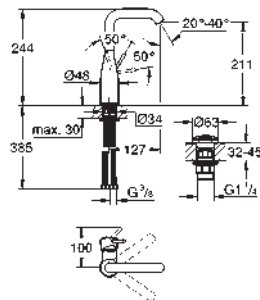

23 799 001 **chrome** **176.00**

Essence
Single-lever basin mixer 1/2"
L-Size
single hole installation
metal lever
GROHE SilkMove 28 mm ceramic cartridge
with temperature limiter
GROHE StarLight chrome finish
GROHE EcoJoy mousseur 5.7 l/min
GROHE AquaGuide adjustable mousseur
GROHE QuickFix Plus installation system
swivel spout with mousseur and stop limiter
smooth body
waste-set with push-open plug
flexible connection hoses
min. recommended pressure 1.0 bar