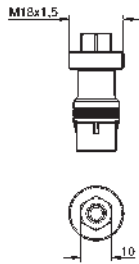

14 053 00M

chrome

42.00

Service stops

fits Grotherm SmartControl, SmartControl mixer and Grotherm 2-handle thermostatic trim sets in combination with GROHE Rapido SmartBox
packaging unit: 2 pieces