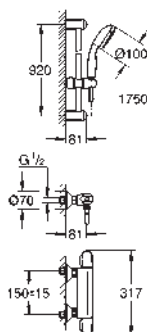

Grotherm 1000

Thermostatic shower mixer 1/2" with shower set

consisting of:

Grotherm 1000 NEW thermostatic shower mixer 1/2"

(34 143 003)

Tempesta shower set II, 900 mm (27 646)

min. recommended pressure 1.0 bar