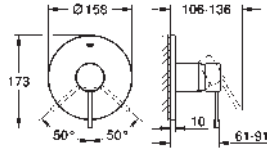

*** SPA colours:
 ● BE ● GL ● DA ● A0
 ● EN ● GN ● DL ● AL

GROHE ESSENCE

Ref. No. Colour Price netto (€)

33 628 001 **chrome** **252.00**

Essence
Single-lever bath mixer 1/2"
 wall mounted
 metal lever
GROHE SilkMove 35 mm ceramic cartridge
 with temperature limiter
GROHE StarLight chrome finish
 automatic diverter: bath/shower
 mousseur
 shower outlet 1/2"
 integrated non-return valve
 S-unions
 protected against backflow
 with shower set
 consisting of:
 hand shower Euphoria Cosmopolitan
 Stick (27 400 000) 6.6 l/min
 wall shower holder Tempesta Cosmopolitan 100
 (27 594 000)
 Silverflex shower hose 1.500 mm (28 364)
 min. recommended pressure 1.0 bar