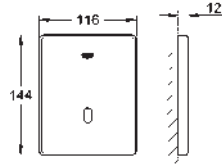

GROHE ELECTRONIC ACTUATIONS FOR URINAL

Ref. No. Colour Price netto (€)

37 324 001 chrome 548.00
37 324 SD1 stainless steel 546.00

Tectron Skate
Infra-red electronic for Urinal
with infrared sensor for bi-directional communication for monitoring, configuration and service purpose
6 V lithium-battery, type CR-P2
battery lifetime: approx. 7 years (150 actuations a day)
cartridge with solenoid valve and dirt strainer
front plate 116 x 144 mm
flow pressure min 0.5 bar
operating pressure max 10 bar
multistage battery status display
7 pre-set programs:
auto flush
cleaning mode
pre-flush on/off
additional functions and precise settings by remote control 36 407
adjustable flow time by hand or remote
set for final installation
for Rapido U or Rapido UMB
CE approved

37 751 001 chrome 457.00