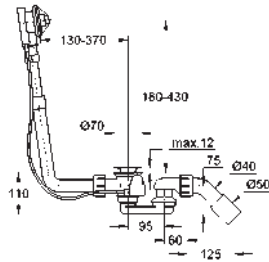

28 943 000 chrome 119.00

Talento
Pop-up bath waste and overflow
set for special baths
with bowden cable
without finishing trim set
bottle trap
45° waste elbow