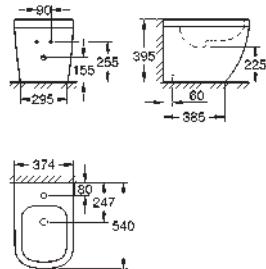

39 340 000
39 340 00H

alpine white
alpine white

141.00
173.00

Euro Ceramic Floor standing bidet

1 hole punched
with overflow
including fixation set
sanitary ware
fully skirted with invisible fixation
optional: **PureGuard** anti scale coating and
anti bacterial glazing (00H)
12 pieces per pallet