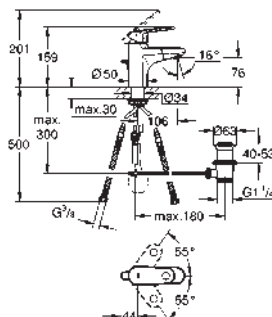

32 612 002

chrome

188.00

ditto, with non-restricted flow

33 163 002

chrome

188.00

Europlus
Single-lever basin mixer 1/2"
S-Size
single hole installation
metal lever
GROHE SilkMove 35 mm ceramic cartridge
adjustable flow rate limiter
adjustable minimum flow rate
approx. 2.5 l/min
temperature limiter
GROHE StarLight chrome finish
GROHE QuickFixPlus installation
system with centering support
SpeedClean mousseur
smooth body
flexible connection hoses
certificate applied for