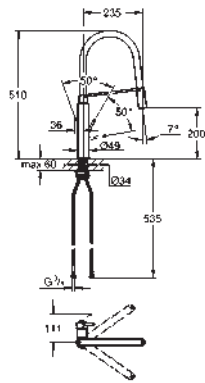

GROHE CONCETTO

Ref. No. Colour Price netto (€)

31 491 000 chrome 339.00
31 491 DC0 supersteel 457.00

Concetto
Single-lever sink mixer 1/2"
single hole installation
GROHE StarLight chrome finish
GROHE SilkMove 28 mm ceramic cartridge
flow strainer
with integrated temperature limiter
professional spray
with flexible, hygienic GROHflexx kitchen santoprene hose
diverter: laminar spray/SpeedClean shower jet
automatic return to laminar spray
GROHE EasyDock M integrated magnet for seamless docking of the spray head
swivel spout
swivel area 360°
protected against backflow
flexible connection hoses
rapid installation system