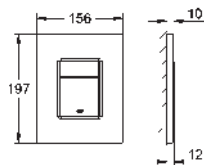

38 732 000 chrome 74.00
38 732 SH0 alpine white 63.00
38 732 P00 matt chrome 59.00
38 732 *** SPA colours 120.00

Skate Cosmopolitan
Wall plate
for dual flush or start & stop actuation
for pneumatic discharge valve AV1
vertical and horizontal installation
156 x 197 mm
made of ABS
GROHE StarLight chrome finish
GROHE EcoJoy technology for less water and perfect flow

38 732 BR0 titanium 121.00
ditto, with anti-fingerprint surface

*** SPA colours:

- BE ● GL ● DA ● A0
- EN ● GN ● DL ● AL