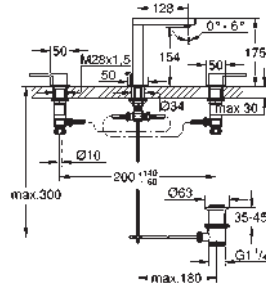

Ref. No. Colour Price netto (€)

20 301 003 **chrome** **280.00**

Plus
Three-hole basin mixer 1/2"
M-Size
metal lever
ceramic headparts 1/2", 90°
GROHE StarLight chrome finish
GROHE EcoJoy SpeedClean mousseur 5.7 l/min
GROHE AquaGuide adjustable mousseur
rapid installation system
pop-up waste set 1 1/4"
GROHE QuickFix installation system
pressure-proof, flexible connection hoses
between spout and side valves
union nut 1/2" x 10.5 mm