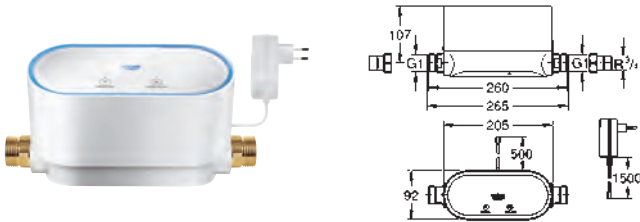

22 500 LNO white 415.83

GROHE Sense Guard Smart water controller
for wireless LAN, mains powered, 230 V

for single-family houses
 detects pipe breaks, micro leaks, frost risk and unusual water flow automatic, manual or remote shut off function to limit water damage
 senses flow rate, water pressure and system temperature
 tracks water consumption
 receive notifications and customize settings via GROHE Ondus App
 status indication via LED light, buzzer and push notifications
 wireless LAN 2.4 GHz, WPA/WPA2 protected
 for horizontal or vertical installation right downstream the water meter
 use of wall mounting set 22 501 000 with G1" connection recommended, sold separately
 including R3/4" mounting nuts, extendable power cable 0.7 m, plug type C
 acoustic group I in accordance with DIN 4109
 to be installed on cold water pipes only
 CE approved
 Made in Germany

22 521 LNO white 16.66

GROHE Sense Guard Power extension cable
 cable length 3 m

22 501 000 chrome 66.66

GROHE Sense Guard Wall mounting set
 for installation on the wall
 easy and stable installation
 mounting nuts with G1" connection
 for use with 22 500 LNO, 22 502 LNO, 22 503 LNO, 22 513 LNO, 22 517 LNO