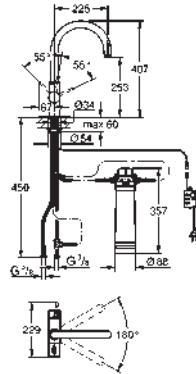

GROHE BLUE PURE

Ref. No. Colour Price netto (€)

33 249 001 chrome 745.00
33 249 DC1 supersteel 879.00

GROHE Blue Pure Starter Kit
consisting of:
GROHE Blue single-lever sink mixer with filter function
single hole installation
C-spout
separate handle for filtered water
headpart 1/2"
GROHE StarLight finish
GROHE SilkMove 35 mm ceramic cartridge
adjustable flow rate limiter
swivel tubular spout
swivel area 180°
separate inner water ways for filtered and non-filtered water
flexible connection hoses
type of protection IP 21
main switching power supply 100 - 240 V AC
50/60 Hz with safety extra-low voltage (SELV)
6 V DC to filter change display unit
GROHE Blue size S filter, filter head with flexible adjustment
this product contains built-in LED lamps, which cannot be changed: energy efficiency class: A+

33 251 000 chrome 471.00