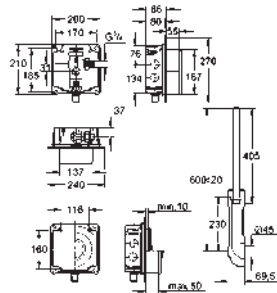

GROHE WC FLUSH VALVES

Ref. No.

Colour

Price netto (€)

37 153 000

chrome

268.00

Flush valve for WC
concealed installation
3/4"

stop valve
6 l flush

flow pressure range from 1.2 - 5.0 bar
with flow rate adjustment
box for concealed installation with
flush elbow
flush pipe adjustable in length
without wall plate/actuation
low noise (group I acc. to
German Noise Specification)