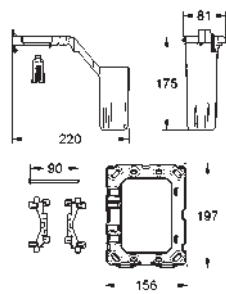

38 796 000

chrome

71.00

GROHE Fresh retro-fit set

for GROHE flushing cistern GD 2 with pneumatic
discharge valve and regular inspection shaft
not suitable for Skate Cosmopolitan with
wood or glass or metal surface
fixing frame with opening function
with box for support of aromatic tabs
for chlorine-free tabs only
for all GROHE wall plates
156 x 197 mm