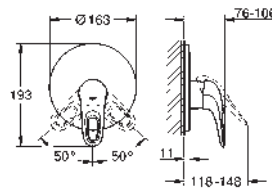

Eurostyle
Single-lever shower mixer
set for final installation for
35 501 000
without concealed body
loop metal lever
GROHE StarLight chrome finish
GROHE QuickFix covered fixation
escutcheon- and shaft-sealing
metal wall escutcheon

29 098 003 chrome 123.00
29 098 LS3 moon white/chrome 150.00