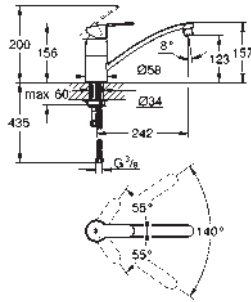

33 977 002

chrome

141.00

Eurostyle Cosmopolitan
Single-lever sink mixer 1/2"
low spout
single hole installation
GROHE StarLight finish
GROHE SilkMove 35 mm ceramic cartridge
mousseur
adjustable flow rate limiter
swivel tubular spout
swivel area 140°
flexible connection hoses
rapid installation system