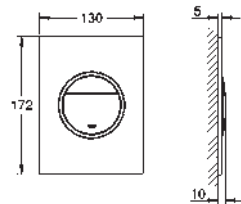

*** SPA colours:

37 601 000	chrome	82.00
37 601 P00	matt chrome	80.00
37 601 SH0	alpine white	65.00
37 601 DC0	supersteel	142.00
37 601 ***	SPA colours	*

Nova Cosmopolitan S

Wall plate

for dual flush or start & stop actuation
for pneumatic discharge valve AV1
GD 2 cistern
vertical installation
130 x 172 mm
made of ABS

GROHE StarLight chrome finish

GROHE EcoJoy technology for less water and perfect flow
flush plate with magnetic holder
and fixing brackets included

small shaft 40 911 000 sold separately