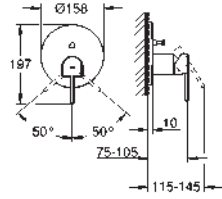

GROHE PLUS

Ref. No. Colour Price netto (€)

24 060 003 chrome 180.00

Plus
Single-lever mixer with 2-way diverter
set for final installation for
GROHE Rapido SmartBox 35 600 000
GROHE SilkMove 46 mm ceramic cartridge
GROHE StarLight chrome finish
wall escutcheon with **GROHE QuickFix** (covered
escutcheon- and shaft sealing, covered fixing)
metal escutcheon, retroactively 6° adjustable
metal lever
automatic 2-way diverter
flow performance:
outlet B = 27 l/min, outlet C = 27 l/min
without roughing-in-set

35 600 000 chrome 68.00
GROHE Rapido SmartBox universal rough-in box for concealed installation

24 093 003 chrome 203.00