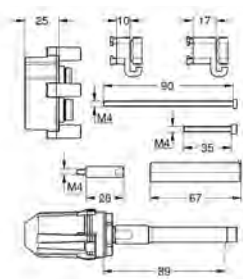

14 056 000

chrome

*

Universal extension set single-lever mixers, 25 mm