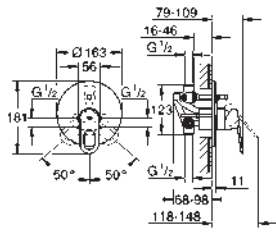

29 081 000 chrome 132.00

BauLoop
Single-lever bath mixer 1/2"
concealed installation
consisting of:
set for final installation
concealed body (32 963000)
metal lever
GROHE Longlife 46 mm ceramic cartridge
GROHE StarLight chrome finish
adjustable flow rate limiter
automatic diverter: bath/shower
escutcheon- and shaft-sealing
optional temperature limiter ref. no. 46 308 000