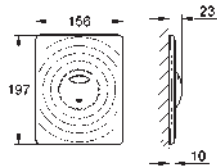

38 861 000	chrome	71.00

Surf

Wall plate

for dual flush or start & stop actuation
for pneumatic discharge valve AV1
vertical and horizontal installation
156 x 197 mm
made of ABS

GROHE StarLight chrome finish

GROHE EcoJoy technology for less water and perfect flow