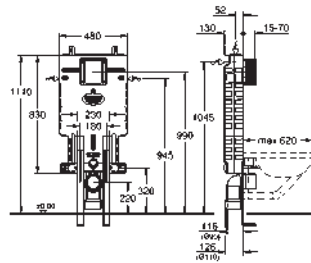

GROHE UNISSET FRAMES AND ACCESSORIES

Ref. No.

Colour

Price netto (€)

38 642 001

chrome

203.00

Uniset

Element for WC with EPS housing and support feet with flushing cistern GD 2

sound-insulating EPS module for masonry-in
830 x 470 x 130 mm
rail adaptors for modular fixing
wall rail with fixing accessories for single installation
2 WC fixing bolts
distance of fixing bolts 180/230 mm
fixing device for ceramic
outlet bend Ø 90 mm
depth adjustable
reducer Ø 90/110 mm

flushing cistern GD 2, 6 - 9 l, containing following features:

inlet and outlet connecting set
adjustment ex factory 6 l and 3 l
pneumatic discharge valve offering 3 modes of operation: dual flush or start/stop or single flush
water supply from left/right/back or top
low noise (group I acc. to German Noise Specification)
insulated against condensation
1/2" water supply connection including integrated angle valve and push fit flexible hose union
no tools required for the installation
of the inspection shaft incl. protection during construction phase

preparation for shower toilets with additional accessory 40 899 000 (sold separately)
for mounting of small flush plates please order revision shaft 40 911 000 (sold separately)

39 165 000

chrome

117.00