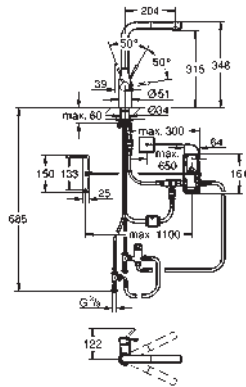

30 311 000
30 311 DC0

chrome
supersteel

663.00
623.00

Essence Foot Control Electronic single-lever sink mixer 1/2" L-spout

Foot control: activation of water via contact with sensor
battery supply 6 V lithium-battery, type CR-P2
CE approved
solenoid valve
fixed value mixing valve
automatically safety stop after 60 sec. (factory set)
type of protection IP 44
GROHE SilkMove 28 mm ceramic cartridge
flow strainer
pull-out dual spray control -
switches back and forth between
regular flow and spray
diverter: laminar spray/**SpeedClean** shower jet
automatic return to laminar spray
swivel tubular spout
swivel area 360°
protected against backflow
flexible connection hoses
rapid installation system