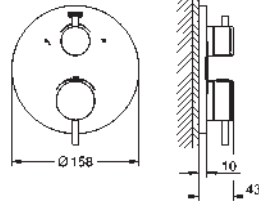

metal handles

flow performance:

outlet B = 27 l/min

outlet C = 30 l/min

without roughing-in-set

35 600 000	chrome	68.00
GROHE Rapido SmartBox universal rough-in box for concealed installation		

24 135 003	chrome	551.00
24 135 DC3	supersteel	771.00
24 135 AL3	brushed hard graphite	881.00