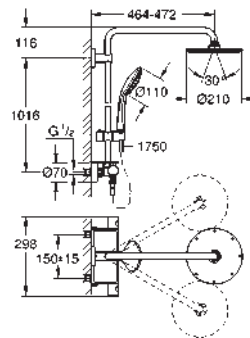

GROHE MetalGrip ergonomically shaped metal handles

suitable for instantaneous heaters

from 18 kW/h

minimum flow rate 7 l/min.

optional upgrade: **GROHE EasyReach** tray (26 362)

26 363 000

chrome

699.00