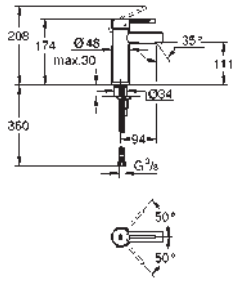

34 294 001 **chrome** **142.00**
Essence
Single-lever basin mixer 1/2"
S-Size
single hole installation
metal lever
GROHE SilkMove 28 mm ceramic cartridge
with temperature limiter
GROHE StarLight chrome finish
GROHE EcoJoy mousseur 5.7 l/min
GROHE QuickFix Plus installation system
smooth body
flexible connection hoses