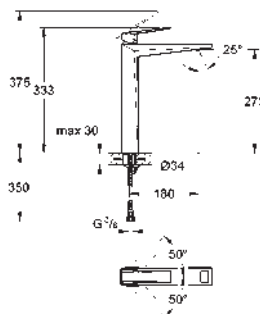

23 114 000	chrome	904.00
23 114 DC0	supersteel	*
23 114 A00	hard graphite	*
23 114 AL0	brushed hard graphite	1,230.00

Allure Brilliant
Single-lever basin mixer 1/2"
XL-Size
single hole installation
for free-standing basins
GROHE SilkMove 28 mm ceramic cartridge
temperature limiter
GROHE StarLight chrome finish
GROHE EcoJoy 5.0 l/min. flow limiter
GROHE QuickFix installation system
spout with integrated mousseur
smooth body
flexible connection hoses
min. recommended pressure 1.0 bar