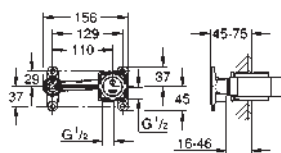

23 200 000 chrome 236.00

Single-lever mixer 1/2", concealed body
for 2-hole basin mixers
wall installation
without finishing trim set
GROHE SilkMove 35 mm ceramic cartridge
adjustable flow rate limiter
installation depth 45 to 75 mm
DR-brass
installation device