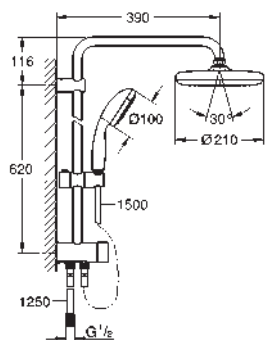

GROHE TEMPESTA SYSTEM

Ref. No.

Colour

Price netto (€)

26 381 001

chrome

211.00

Tempesta System 210

Flex shower system with diverter for wall mounting

consisting of:

horizontal 390 mm shower arm, adjustable before installation
change by diverter between hand shower, head shower
or head shower Eco setting

head shower Tempesta 210 (26 408)

2 spray patterns (via diverter):

Rain, SmartRain

chrome plated spray face

with ball joint

rotation angle $\pm 15^\circ$

hand shower Tempesta 100 (27 852)

spray pattern: Rain

adjustable in height with gliding element

distance between diverter and upper bracket: 620 mm

shower hose Relexaflex 1500 mm (28 151)

shower hose Relexaflex 1250 mm (28 150)

flexible installation: connection to faucet / wall union for water

supply with 1/2" thread of the 1250 mm shower hose

GROHE DreamSpray perfect spray pattern

GROHE StarLight chrome finish

SpeedClean anti-lime system

Inner WaterGuide for a longer life

ShockProof silicone ring prevents damages

caused by shower falling

suitable for instantaneous heaters

from 18 kW/h

minimum flow rate 7 l/min.