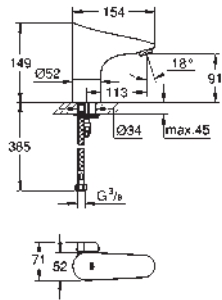

36 207 001 **chrome** **550.00**

Europlus E
Infra-red electronic basin mixer 1/2" with mixing device and adjustable temperature limiter

with infrared sensor for bi-directional communication for monitoring, configuration and service purpose
6 V lithium-battery, type CR-P2
battery lifetime: approx. 7 years (150 actuations a day)
GROHE EcoJoy mousseur 5.7 l/min
flexible connection hoses
non-return valve
dirt strainers
solenoid valve
rapid installation system
multistage battery status display
7 pre-set programs:
auto flush
thermal disinfection
cleaning mode
additional functions and precise settings
by remote control 36 407
CE approved
acoustic group I in accordance with DIN 4109
type of protection faucet IP 59K

36 208 001 **chrome** **424.00**
ditto, without mixing device