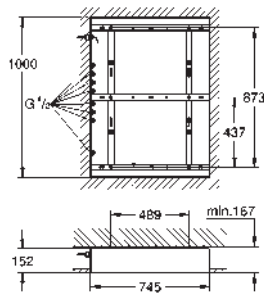

29 126 000 chrome 513.00

Grohtherm SmartControl
Thermostat for concealed installation with 3 valves

set for final installation for
GROHE Rapido SmartBox 35 600 000
metal wall escutcheon with **GROHE QuickFix**
(covered escutcheon and shaft sealing, covered fixing), retroactively 6° adjustable
GROHE StarLight chrome finish
GROHE SmartControl push for ON-OFF, turn for volume adjustment from EcoJoy to full flow, exchangeable symbols
GROHE TurboStat compact cartridge with wax thermoelement
GROHE SafeStop at 38°C
GROHE SafeStop Plus optional temperature limiter at 43°C or 46°C included
built-in non return valves and dirt strainers
multiple outlets can be run simultaneously
without roughing-in-set
flow performance:
outlet A = 23 l/min
outlet B = 27 l/min
outlet C = 23 l/min
outlet A + B = 33 l/min
outlet A + B + C = 36 l/min