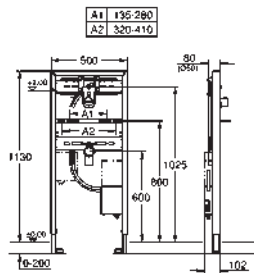

38 748 002 **chrome** **417.00**

Rapid SL
Element for wash basin with roughin-in set for infra-red electronic
for wall mounted fittings
suitable for trim sets Europlus E 36 042 SD0, Essence E 36 447 000
and Eurocube E 36 442 000

1.13 m installation height
for on-the-wall installations or studded walls
powder coated steel frame, self-supporting
for dry-cladding, completely pre-assembled
quick adjustment, lockable
fixing material
wash basin fixing bolts M10 with
fixing device for ceramic
variable distance of fixing bolts
HT-outlet bend Ø 50 mm
seal Ø 32 mm
pre-mounted roughing-in set
with protecting block
fire-proof pipe for laying electronic cables
installation box with water group, stop valve and flush elbow
connection with noise protected fitting holder 1/2"
connecting box for mains supply 230 V
CE approved
for installation with pre-mixed or cold water
for on-the-wall installation please order wall brackets 38 558 00M (sold separately)

SPECIAL FITTINGS