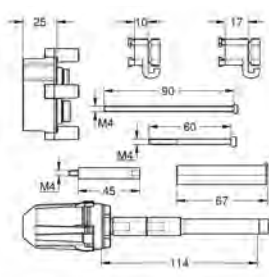

14 057 000

chrome

*

Universal extension set single-lever mixers, 50 mm

fits for concealed single-lever mixers in combination with GROHE Rapido SmartBox