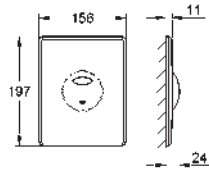

38 862 000	chrome	67.00
38 862 SH0	alpine white	58.00
38 862 P00	matt chrome	60.00
38 862 SD0	stainless steel	143.00

Skate

Wall plate

for dual flush or start & stop actuation
for pneumatic discharge valve AV1
vertical and horizontal installation
156 x 197 mm
made of ABS

GROHE StarLight chrome finish

GROHE EcoJoy technology for less water and perfect flow