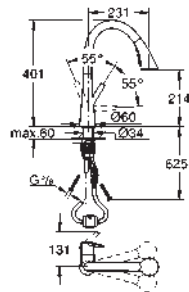

Ladylux
Single-lever sink mixer 1/2"
single hole installation

GROHE StarLight chrome finish
GROHE SilkMove 35 mm ceramic cartridge
GROHE Magnetic Docking guarantees easy retraction and smooth docking of the spray head back to the starting position
pull-out spray with 3 spray types
diverter: laminar spray/**SpeedClean** shower jet/eco jet (reduced water consumption by up to 70 % and even stronger spray performance)
stop function - pause button to stop the water flow
automatic return to laminar spray
adjustable flow rate limiter
swivel tubular spout
swivel area 360°
protected against backflow
flexible connection hoses
GROHE QuickFix rapid installation system

32 553 002
32 553 DC2

chrome
supersteel

*
*