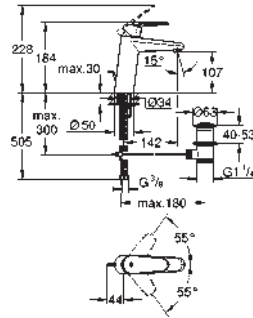

GROHE EURODISC COSMOPOLITAN

Ref. No. Colour Price netto (€)

23 448 002 chrome 174.00

Eurodisc Cosmopolitan
Single-lever basin mixer 1/2"
M-Size
single hole installation
metal lever
GROHE SilkMove 35 mm ceramic cartridge
adjustable flow rate limiter
adjustable minimum flow rate
approx. 2.5 l/min
GROHE StarLight chrome finish
GROHE EcoJoy mousseur 5.7 l/min
GROHE QuickFix Plus installation system
pop-up waste set 1 1/4"
flexible connection hoses
min. recommended pressure 1.0 bar