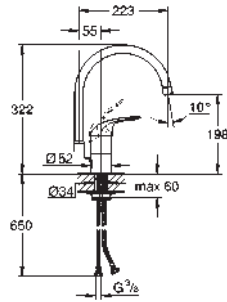

GROHE EUROECO / EUROECO SPECIAL

Ref. No.

Colour

Price netto (€)

32 752 000

chrome

99.00

Euroeco
Single-lever sink mixer 1/2"
single hole installation
GROHE StarLight finish
GROHE SilkMove 46 mm ceramic cartridge
mousseur
adjustable flow rate limiter
swivel tubular spout
swivel range 0°/150°/360°
metal lever
flexible connection hoses
rapid installation system