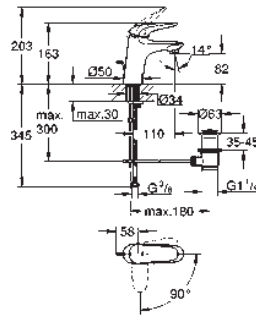

GROHE SILKMOVE ES

Ref. No.

Colour

Price netto (€)

23 709 003
23 709 LS3

chrome
moon white/chrome

110.00
143.00

Eurostyle
Single-lever basin mixer 1/2"

S-Size
single hole installation

solid metal lever

GROHE SilkMove ES 35 mm ceramic cartridge
with energy saving function via cold start
adjustable flow rate limiter
with temperature limiter

GROHE StarLight chrome finish

GROHE EcoJoy mousseur 5.7 l/min

GROHE QuickFix rapid installation system

pop-up waste set 1 1/4"

flexible connection hoses