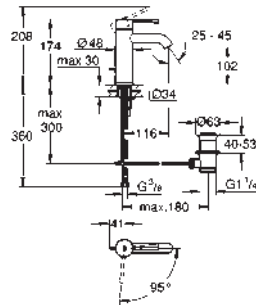

23 591 001 chrome 150.00

Essence
Single-lever basin mixer 1/2"
S-Size
single hole installation
metal lever
GROHE SilkMove ES 28 mm ceramic cartridge
with energy saving function via cold start
with temperature limiter
GROHE StarLight chrome finish
GROHE EcoJoy mousseur 5.7 l/min
GROHE AquaGuide adjustable mousseur
GROHE QuickFix Plus installation system
pop-up waste set 1 1/4"
flexible connection hoses