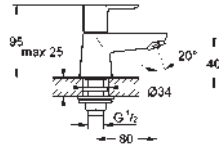

20 422 000 **chrome** **61.00**

BauLoop
Pillar tap 1/2"
XS-Size
single hole installation
metal lever
ceramic headpart 1/2", 90°
GROHE StarLight chrome finish
GROHE EcoJoy mousseur 5.7 l/min
fixation nut G 1/2"
min. recommended pressure 1.0 bar