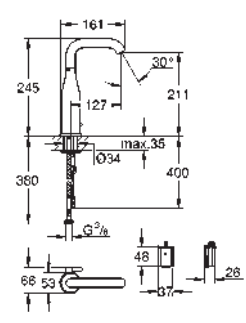

Essence E

Infra-red electronic basin mixer 1/2" with mixing device and adjustable temperature limiter

with infrared sensor for bi-directional communication for monitoring, configuration and service purpose

6 V lithium-battery, type CR-P2

battery lifetime: approx. 7 years (150 actuations a day)

GROHE StarLight chrome finish adjustable swivel area 0° / 150° / 360°

laminar spray regulator 5.0 l/min

flexible connection hoses

non-return valve

dirt strainers

with integrated solenoid valve

external battery

rapid installation system

multistage battery status display

7 pre-set programs:

auto flush

thermal disinfection

cleaning mode

additional functions and precise settings

by remote control 36 407

CE approved

acoustic group I in accordance with DIN 4109

type of protection faucet IP 59K

min. recommended pressure 1.0 bar

36 446 000

chrome

474.00