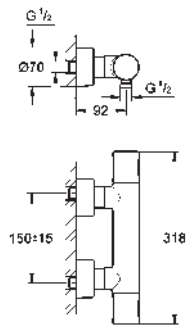

GROHE GROHTHERM 3000 COSMOPOLITAN

Ref. No.

Colour

Price netto (€)

34 274 000

chrome

459.00

Grotherm 3000 Cosmopolitan
Thermostatic shower mixer 1/2"
wall mounted

100% GROHE CoolTouch consisting of safety housing + S-unions with CoolTouch escutcheons
GROHE StarLight chrome finish
GROHE SafeStop at 38°C
GROHE SafeStop Plus optional temperature limiter at 43°C included
GROHE TurboStat compact cartridge with wax thermoelement
integrated mixed water shut off
volume handle with **GROHE EcoButton** (economy button with individually adjustable economy stop)
Carborund ceramic headpart 1/2", 180°
shower bottom outlet 1/2"
built-in non return valves
dirt strainers
protected against backflow
covered S-unions, CoolTouch escutcheons with wall sealing
GROHE EcoJoy technology for less water and perfect flow

34 276 000

chrome

514.00