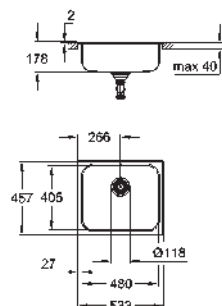

31 719 SD0

stainless steel

*

K200

Stainless steel sink with drainer

model: K200 60-S 53.3/45.8 1.0 rev

mounting type: standard built-in

material: stainless steel AISI 304 (V2A)

GROHE Whisper

min. cabinet size: 600 mm

dimensions: 533 x 458 mm

1 bowl: 482 x 406 mm

GROHE QuickFix installation system

cut-out: 517 x 442 mm

drainer: Ø 3.5"/90 mm basket strainer waste

accessories included: waste kit, basket

strainer waste, mounting set