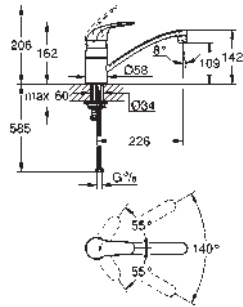

Euroeco
Single-lever sink mixer 1/2"
single hole installation
GROHE StarLight finish
GROHE SilkMove 46 mm ceramic cartridge
mousseur
adjustable flow rate limiter
swivel tubular spout
swivel range 0°/150°/360°
metal lever
flexible connection hoses
rapid installation system