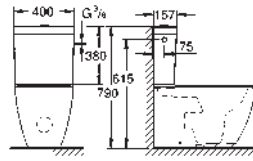

GROHE ESSENCE

Ref. No. Colour Price netto (€)

39 578 000 alpine white 154.00

Essence
Exposed flushing cistern for close coupled combination
side inlet
including flushing set GROHE AV1
dual flush 4,5/3 l
including fixation set
sanitary ware
24 pieces per pallet