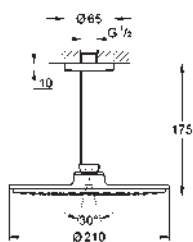

Rainshower Cosmopolitan 210
Head shower set ceiling 142 mm, 1 spray
consisting of:
Head shower Rainshower Cosmopolitan 210 (28 373 000)
1 spray:
Rain
Rainshower shower arm ceiling 142 mm (28 724 000)
GROHE EcoJoy 9,5 l/min flow limiter
GROHE DreamSpray perfect spray pattern
GROHE StarLight chrome finish
SpeedClean anti-lime system
DropStop no afterdripping from the horizontal
shower head after closing the valve
starting at 0.5 bar flow pressure

26 459 000 chrome 191.00