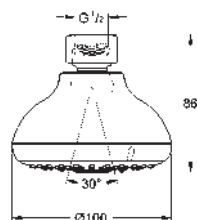

GROHE TEMPESTA

Ref. No. Colour Price netto (€)

27 606 001 chrome 43.00

Tempesta 100
Head shower 4 sprays
GROHE Rain O², Rain, Massage, Jet
ball joint ± 15° rotatable
connection thread 1/2"
GROHE EcoJoy 9,5 l/min flow limiter
GROHE DreamSpray perfect spray pattern
GROHE StarLight chrome finish
SpeedClean anti-lime system
Inner WaterGuide for a longer life
suitable for instantaneous heater
min. recommended pressure 1.0 bar