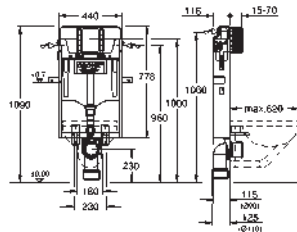

Uniset

Element for WC with flushing cistern GD 2

778 x 440 x 116 mm
for single installation
2 WC fixing bolts
distance of fixing bolts 180/230 mm
fixing device for ceramic
outlet bend Ø 90 mm
reducer Ø 90/110 mm
inlet and outlet connecting set

flushing cistern GD 2, 6 - 9 l, containing following features:

adjustment ex factory 6 l and 3 l
pneumatic discharge valve offering 3 modes of operation: dual flush or start/stop or single flush
water supply from left/right/back or top
low noise (group I acc. to German Noise Specification)
cistern insulated against condensation
1/2" angle valve with push fit flexible hose union
no tools required for the installation
of the inspection shaft incl. protection during construction phase
for vertical or horizontal use

preparation for shower toilets with additional accessory 40 899 000 (sold separately)
for mounting of small flush plates please order revision shaft 40 911 000 (sold separately)