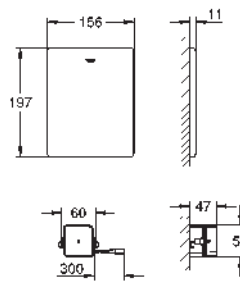

WC control for manual remote actuation

for concealed flushing cisterns, 6 - 9 l
for connecting one or more potential-free actuation buttons via cable
suitable for support rails for the disabled with integrated actuation button
from Hewi, Keuco, Lehnen, Normbau, Pressalit, AMS, Deubad, Erlau, FRELU, FSB
stainless steel wall plate 156 x 197 mm
transformer for external installation
operating voltage 230 V AC, 50/60 Hz, 4.0 VA
servo motor
3 m connecting cable
for the connection of transformer and electronic
3 m connection cable with plug
CE approved
delivery range without actuation button/support rails

39 141 000

chrome

533.00