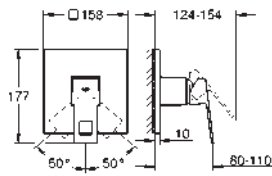

24 061 000 chrome 155.00

Eurocube
Single-lever shower mixer
set for final installation for
GROHE Rapido SmartBox 35 600 000
GROHE SilkMove 46 mm ceramic cartridge
GROHE StarLight chrome finish
wall escutcheon with **GROHE QuickFix** (covered
escutcheon- and shaft sealing, covered fixing)
metal escutcheon, retroactively 6° adjustable
metal lever
flow performance:
outlet B or C = 30 l/min
without roughing-in-set

35 600 000 chrome 68.00
GROHE Rapido SmartBox universal rough-in box for concealed installation