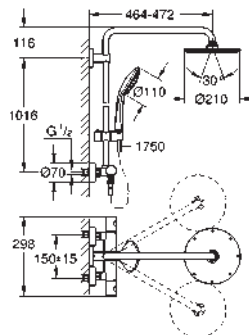

GROHE EUPHORIA SYSTEM

Ref. No.

Colour

Price netto (€)

27 964 000

chrome

709.00

Euphoria System 210

Shower system with thermostat for wall mounting

consisting of:

horizontal swivable 450 mm shower arm
exposed thermostat with
Aquadimmer function

allows change between:

metal head shower Rainshower Cosmopolitan 210 (28 368 000)

spray pattern: Rain

with ball joint

rotation angle $\pm 15^\circ$

hand shower Euphoria 110 Massage (27 221 000)

adjustable in height with gliding element

Silverflex shower hose 1750 mm (28 388 000)

GROHE TurboStat compact cartridge

with wax thermosteement

GROHE SafeStop at 38°C

GROHE SafeStop Plus optional temperature limiter at 43°C included

GROHE DreamSpray perfect spray pattern

GROHE StarLight chrome finish

SpeedClean anti-lime system

Inner WaterGuide for a longer life

Twistfree to prevent hose from twisting

GROHE MetalGrip ergonomically shaped metal handles

suitable for instantaneous heaters

from 18 kW/h

minimum flow rate 7 l/min.

min. recommended pressure 1.0 bar

optional upgrade: **GROHE EasyReach** tray (26 362)

26 186 000

chrome

665.00