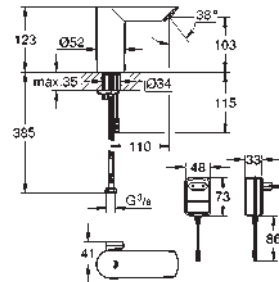

Bau Cosmopolitan E

Infra-red electronic basin mixer 1/2" with mixing device and adjustable temperature limiter

with infrared sensor for bi-directional communication for monitoring, configuration and service purpose with plug transformer 100-230 V AC, 50-60 Hz, 6 V DC

GROHE StarLight chrome finish

GROHE EcoJoy mousseur 5.7 l/min

body made of composite polymer

flexible connection hoses

non-return valve

dirt strainers

with integrated solenoid valve

rapid installation system

7 pre-set programs:

auto flush

thermal disinfection

cleaning mode

additional functions and precise settings

by remote control 36 407

CE approved

acoustic group I in accordance with DIN 4109

min. recommended pressure 1.0 bar