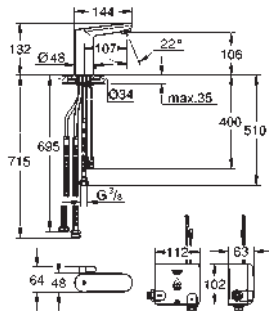

SPECIAL FITTINGS

GROHE EUROSMART COSMOPOLITAN E

Ref. No.

Colour

Price netto (€)

36 386 001

chrome

716.00