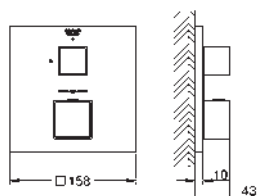

24 153 000 **chrome** **406.00**

Grotherm Cube
Thermostatic mixer for 1 outlet with shut off valve
set for final installation for
GROHE Rapido SmartBox 35 600 000
GROHE TurboStat compact cartridge
with wax thermoelement
GROHE StarLight chrome finish
wall escutcheon with **GROHE QuickFix** (covered
escutcheon- and shaft sealing, covered fixing)
metal escutcheon, retroactively 6° adjustable
GROHE SafeStop at 38°C
GROHE SafeStop Plus optional temperature limiter at 43°C or 46°C included
built-in non return valves and dirt strainers
ceramic stop valve, 120°
flow performance:
outlet B = 27 l/min
outlet C = 30 l/min
without roughing-in-set

35 600 000 **chrome** **68.00**
GROHE Rapido SmartBox universal rough-in box for concealed installation