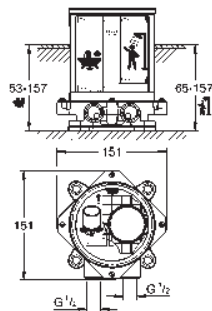

45 984 001 chrome 444.00

Rough-in set 1/2"
for floor-mounted bath mixers/spouts and shower mixers
without finishing trim set
installation plate with 360° horizontal and
3° vertical adjustment
installation depth 53-157 mm for bath mixers/
spouts, depth compensation 104 mm
installation depth 65-157 mm for shower
mixers, depth compensation 92 mm
two 1/2" female connections (hot/cold supplies)
flushing plug
gasket
fixing material