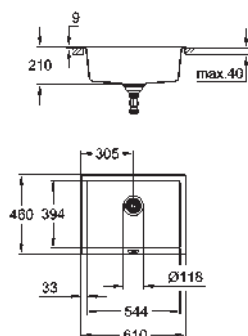

31 655 AT0
31 655 AP0

granite gray
granite black

*
*

**K700 Undermount
Composite sink**

model: K700U 70-C 61/45.7 1.0
mounting type: standard built-in and undermount
material: quartz composite

GROHE Whisper

min. cabinet size: 700 mm
dimensions: 610 x 460 mm
1 bowl: 544 x 394 x 205 mm

GROHE QuickFix installation system

cut-out: 543 x 393 mm
drainer: Ø 3.5"/90 mm basket strainer waste
optional automatic waste fitting
accessories included: waste kit, basket
strainer waste, mounting set