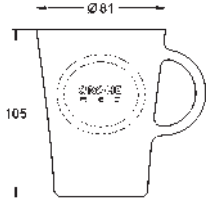

24.99

GROHE Red
Tea glasses (4 pieces)
heat proof glass with GROHE Red decor
dish washer safe
volume 250 ml

GROHE K7

GROHE K7

Ref. No. Colour Price netto (€)

32 950 000	chrome	736.00
32 950 DC0	supersteel	817.00
32 950 A00	hard graphite	*
32 950 AL0	brushed hard graphite	*