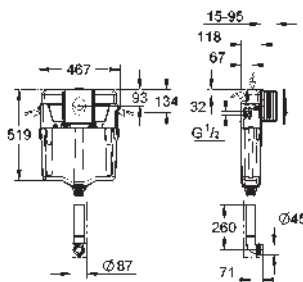

38 895 000

chrome

188.00

GD2 set

6 l flush
adjustment ex factory 6 l and 3 l
pneumatic discharge valve offering 3 modes of operation: dual flush or start/stop or single flush
water supply from left/right/back or top
low noise (group I acc. to German Noise Specification)
insulated against condensation
1/2" water supply connection including integrated angle valve and push fit flexible hose union
no tools required for the installation of the inspection shaft incl. protection during construction phase for vertical or horizontal use
flush pipe insulated against condensation
fixing brackets
inlet and outlet connecting set
fixing device for ceramic
Skate Air wall plate
vertical installation
156 x 197 mm
chrome
made of ABS
GROHE StarLight chrome finish
GROHE EcoJoy technology for less water and perfect flow