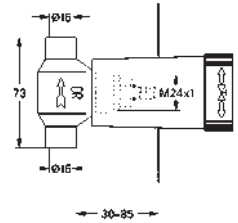

29 801 000 chrome 25.00

Concealed stop-valve, 1/2"
pre-assembled headpart 1/2"
short spindle, protection sleeve
soldered connection Ø15 mm
DR-brass

29 803 000 chrome 39.00

ditto, soldered connection Ø 18 mm

29 804 000 chrome 38.00

ditto, soldered connection Ø 22 mm