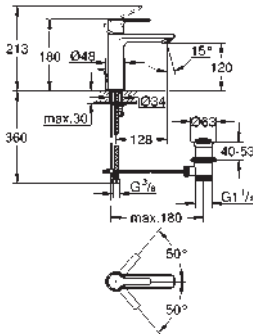

32 114 001 chrome 193.00
32 114 DC1 supersteel 248.00

Lineare
Single-lever basin mixer 1/2"
S-Size
single hole installation
metal lever
GROHE SilkMove 28 mm ceramic cartridge
with temperature limiter
GROHE StarLight chrome finish
GROHE EcoJoy SpeedClean mousseur 5.7 l/min
GROHE QuickFix Plus installation system
pop-up waste set 1 1/4"
flexible connection hoses