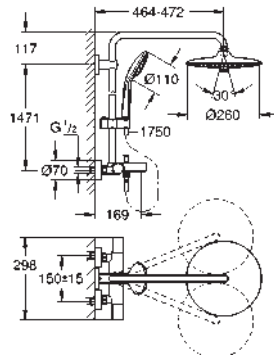

GROHE EUPHORIA SYSTEM

Ref. No.

Colour

Price netto (€)

27 475 001

chrome

620.00

Euphoria System 260

Shower system with bath thermostat for wall mounting

consisting of:

horizontal swivable 450 mm shower arm

exposed thermostat with

Aquadimmer function

allows change between:

head shower Euphoria 260 (26 457)

3 spray patterns:

Rain, SmartRain, Jet

with ball joint

rotation angle $\pm 15^\circ$

bath inlet

separate diverter for hand shower

hand shower Euphoria 110 Massage (27 239 000)

3 spray patterns:

Rain, SmartRain, Massage

adjustable in height with gliding element

Silverflex shower hose 1750 mm (28 388 000)

GROHE EcoJoy 9,5 l/min flow limiter

GROHE TurboStat compact cartridge

with wax thermoelement

GROHE SafeStop at 38°C

GROHE SafeStop Plus optional temperature limiter at 43°C included

GROHE DreamSpray perfect spray pattern

GROHE StarLight chrome finish

GROHE SprayDimmer (Stepless flow

rate reduction)

SpeedClean anti-lime system

Inner WaterGuide for a longer life

Twistfree to prevent hose from twisting

suitable for instantaneous heaters

from 18 kW/h

minimum flow rate 7 l/min.

min. recommended pressure 1.0 bar

26 114 001

chrome

612.00