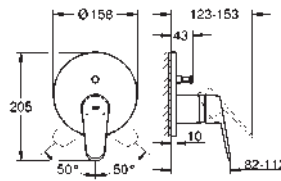

Eurodisc Cosmopolitan
Single-lever mixer with 2-way diverter
set for final installation for
GROHE Rapido SmartBox 35 600 000
GROHE SilkMove 46 mm ceramic cartridge
GROHE StarLight chrome finish
wall escutcheon with **GROHE QuickFix** (covered
escutcheon- and shaft sealing, covered fixing)
metal escutcheon, retroactively 6° adjustable
metal lever
automatic 2-way diverter
flow performance:
outlet B = 27 l/min, outlet C = 27 l/min
without roughing-in-set

35 600 000 chrome 68.00
GROHE Rapido SmartBox universal rough-in box for concealed installation