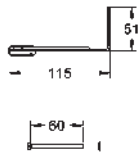

43 617 000

chrome

86.00

Motor support device
for Rapid SL 38 675
for the disabled
as of mid 2008
for installation of infra-red electronic