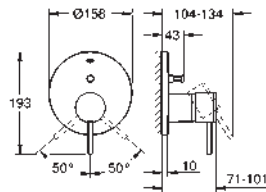

24 066 003	chrome	293.00
24 066 DC3	supersteel	411.00
24 066 GL3	cool sunrise	440.00
24 066 DA3	warm sunset	440.00
24 066 AL3	brushed hard graphite	469.00

Atrio

Single-lever mixer with 2-way diverter

set for final installation for

GROHE Rapido SmartBox 35 600 000

GROHE SilkMove 46 mm ceramic cartridge

GROHE StarLight chrome finish

wall escutcheon with GROHE QuickFix (covered escutcheon- and shaft sealing, covered fixing)

metal escutcheon, retroactively 6° adjustable

metal lever

automatic 2-way diverter

flow performance:

outlet B = 27 l/min, outlet C = 27 l/min

without roughing-in-set

35 600 000	chrome	68.00
GROHE Rapido SmartBox universal rough-in box for concealed installation