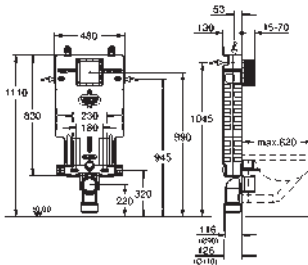

**Uniset
Element for WC with EPS housing
with flushing cistern GD 2**

sound-insulating EPS module for
masonry-in

830 x 470 x 130 mm

rail adaptors for modular fixing

for single or rail installation

wall rail with fixing accessories for

single installation

2 WC fixing bolts

distance of fixing bolts 180/230 mm

fixing device for ceramic

outlet bend Ø 90 mm

depth adjustable

reducer Ø 90/110 mm

inlet and outlet connecting set

flushing cistern GD 2, 6 - 9 l, containing following features:

adjustment ex factory 6 l and 3 l

pneumatic discharge valve offering 3 modes of

operation: dual flush or start/stop or single flush

water supply from left/right/back or top

low noise (group I acc. to

German Noise Specification)

insulated against condensation

1/2" water supply connection including

integrated angle valve and push fit

flexible hose union

for vertical or horizontal use

no tools required for the installation

of the inspection shaft incl. protection

during construction phase

preparation for shower toilets with additional

accessory 40 899 000 (sold separately)

for mounting of small flush plates please order

revision shaft 40 911 000 (sold separately)