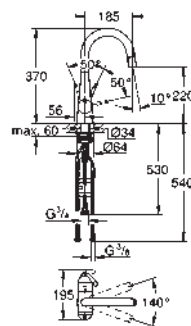

31 203 000 chrome 444.00

Zedra
Single-lever sink mixer 1/2"
shut off valve
single hole installation
GROHE StarLight finish
GROHE SilkMove 46 mm ceramic cartridge
flow strainer
pull-out mousseur spray
diverter: laminar spray/**SpeedClean** shower jet
automatic return to laminar spray
swivel area 140°
protected against backflow
flexible connection hoses
rapid installation system

KITCHEN
FITTINGS