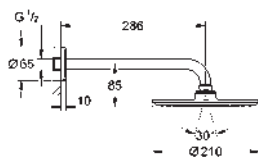

Rainshower Cosmopolitan 210
Head shower set 286 mm, 1 spray
consisting of:
Head shower Rainshower Cosmopolitan 210 (28 373 000)
1 spray:
Rain
Shower arm Rainshower 286 mm (28 576 000)
GROHE EcoJoy 9,5 l/min flow limiter
GROHE DreamSpray perfect spray pattern
GROHE StarLight chrome finish
SpeedClean anti-lime system
DropStop no afterdripping from the horizontal
shower head after closing the valve
starting at 0.5 bar flow pressure
min. recommended pressure 1.0 bar

26 052 000 chrome 361.00
ditto, with non-restricted flow

26 063 000 chrome 331.00