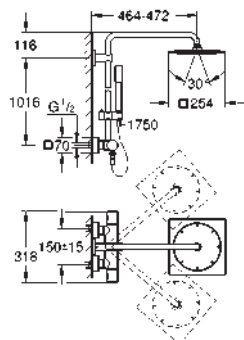

GROHE RAINSHOWER SYSTEM

Ref. No.

Colour

Price netto (€)

27 469 000

chrome

1,120.00

Rainshower F-Series System 254 Shower system with thermostat for wall mounting

consisting of:

horizontal swivable 450 mm shower arm
exposed thermostat with
Aquadimmer function

allows change between:

head shower Rainshower F-Series 254 (27 285 000)

with ball joint, rotation angle $\pm 20^\circ$

hand shower Sena (28 341 000)

adjustable in height with gliding element (12 140 000)

metal shower hose 1750 mm

GROHE EcoJoy 9,5 l/min flow limiter

GROHE TurboStat

GROHE SafeStop at 38°C

GROHE SafeStop Plus optional temperature limiter at 43°C included

GROHE CoolTouch

GROHE DreamSpray perfect flow

GROHE StarLight chrome finish

SpeedClean anti-lime system

Inner WaterGuide for a longer life

suitable for instantaneous heaters

from 18 kW/h

minimum flow rate 7 l/min.