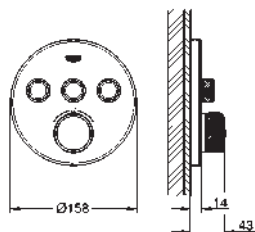

Grotherm SmartControl
Thermostat for concealed installation with 3 valves
set for final installation for
GROHE Rapido SmartBox 35 600 000
metal wall escutcheon with **GROHE QuickFix**
(covered escutcheon and shaft sealing, covered
fixing), retroactively 6° adjustable
GROHE StarLight finish
GROHE SmartControl push for ON-OFF, turn for
volume adjustment from EcoJoy to full flow, exchangeable symbols
GROHE TurboStat compact cartridge
with wax thermoelement
GROHE SafeStop at 38°C
GROHE SafeStop Plus optional temperature limiter at 43°C or 46°C included
built-in non return valves and dirt strainers
multiple outlets can be run simultaneously
cover plate in moon white acrylic glass
without roughing-in-set
flow performance:
outlet A = 23 l/min
outlet B = 27 l/min
outlet C = 23 l/min
outlet A + B = 33 l/min
outlet A + B + C = 36 l/min

35 600 000 chrome 68.00
GROHE Rapido SmartBox universal rough-in box for concealed installation

29 152 LS0 moon white 396.00