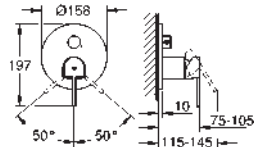

Plus
Single-lever mixer with 3-way diverter
set for final installation for
GROHE Rapido SmartBox 35 600 000
GROHE SilkMove 46 mm ceramic cartridge
GROHE StarLight chrome finish
wall escutcheon with **GROHE QuickFix** (covered
escutcheon- and shaft sealing, covered fixing)
metal escutcheon, retroactively 6° adjustable
metal lever
3-way diverter
flow performance:
outlet A = 27 l/min,
outlet B = 27 l/min,
outlet C = 27 l/min
without roughing-in-set

35 600 000 chrome 68.00
GROHE Rapido SmartBox universal rough-in box for concealed installation

29 307 003 chrome 744.00