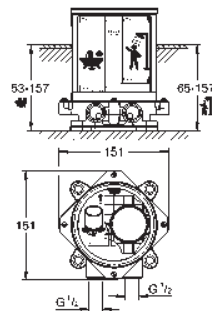

Rough-in set 1/2"
for floor-mounted bath mixers/spouts and shower mixers
without finishing trim set
installation plate with 360° horizontal and 3° vertical adjustment
installation depth 53-157 mm for bath mixers/spouts, depth compensation 104 mm
installation depth 65-157 mm for shower mixers, depth compensation 92 mm
two 1/2" female connections (hot/cold supplies)
flushing plug
gasket
fixing material

13 383 001 chrome 202.00
13 383 DC1 supersteel 263.00