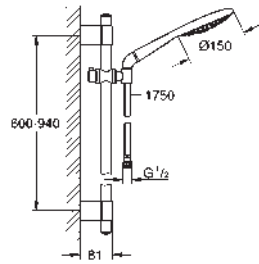

27 273 001

chrome

241.00

Rainshower Solo 150
Shower rail set 2 sprays

consisting of:
hand shower Solo (27 272)
shower rail, 900 mm (28 819)
with wall holders made of metal
Silverflex shower hose 1750 mm (28 388 000)
elbow adapter for the combination of hand showers with shower sets
GROHE DreamSpray perfect spray pattern
GROHE StarLight chrome finish
GROHE QuickFix Plus adjustable distance between brackets for adaption to existing drilling holes
SpeedClean anti-lime system
Inner WaterGuide for a longer life
Twistfree to prevent hose from twisting
suitable for instantaneous heater