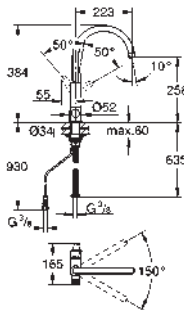

31 723 000

chrome

*

GROHE Blue Pure BauCurve

**Single-lever sink mixer with filter function
single hole installation**

C-spout

separate handle for filtered water

headpart 1/2"

GROHE StarLight chrome finish

GROHE SilkMove 28 mm ceramic cartridge

swivel tubular spout

swivel area 360°

separate inner water ways for filtered

and non-filtered water

flexible connection hoses