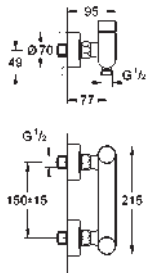

36 320 000

chrome

442.00

Eurosmart Cosmopolitan T
Self-closing shower mixer 1/2" with mixing device
and adjustable temperature limiter

wall mounted
GROHE StarLight chrome finish
mixing device with hot water stop-valve
hose connection G 1/2"
3 adjustable flow times: short - medium - long
(factory setting: medium), approx. 7, 15, 30 sec
(pressure dependent)
pressure range 0.5 to 6 bar
S-unions, non-return valve
dirt strainers