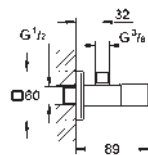

22 012 000 chrome 47.00

Eurocube
Angle valve 1/2"
wall connection 1/2"
outlet thread 3/8"
Cartridge headpart
metal handle
marking: neutral
metal push-on escutcheon