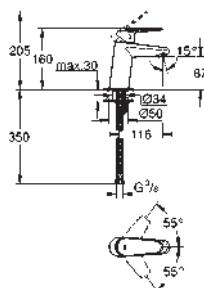

32 469 20E **chrome** 157.00

Eurodisc Cosmopolitan Single-lever basin mixer 1/2" S-Size
metal lever
single hole installation
GROHE SilkMove 35 mm ceramic cartridge
adjustable flow rate limiter
adjustable minimum flow rate approx. 2.5 l/min
temperature limiter
GROHE StarLight chrome finish
GROHE EcoJoy SpeedClean mousseur 5.7 l/min
GROHE QuickFixPlus installation system with centering support
smooth body
flexible connection hoses
min. recommended pressure 1.0 bar
acoustic group I in accordance with DIN 4109