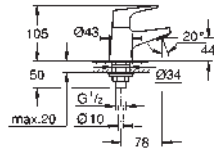

20 575 000 **chrome** **47.00**

BauFlow
Pillar tap 1/2"
XS-Size
single hole installation
metal lever
ceramic headpart 1/2", 90°
GROHE StarLight chrome finish
GROHE EcoJoy mousseur 5.7 l/min
fixation nut G 1/2"