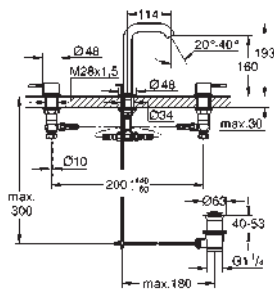

20 296 001	chrome	253.00

Essence
Three-hole basin mixer 1/2"
M-Size
metal lever
ceramic headparts 1/2", 90°
GROHE StarLight chrome finish
GROHE EcoJoy mousseur 5.7 l/min
GROHE AquaGuide adjustable mousseur
spout with mousseur
pop-up waste set 1 1/4"
pressure-proof, flexible connection hoses
between spout and side valves
union nut 1/2" x 10.5 mm