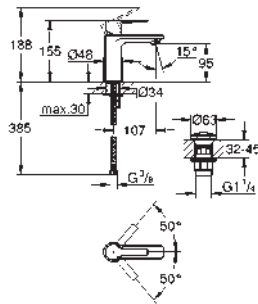

23 791 001 chrome 181.00
23 791 DC1 supersteel 250.00

Lineare
Single-lever basin mixer 1/2"
XS-Size
single hole installation
metal lever
GROHE SilkMove 28 mm ceramic cartridge
with temperature limiter
GROHE StarLight chrome finish
GROHE EcoJoy SpeedClean mousseur 5.7 l/min
GROHE QuickFix Plus installation system
smooth body with push-open pop-up waste set 1 1/4"
flexible connection hoses