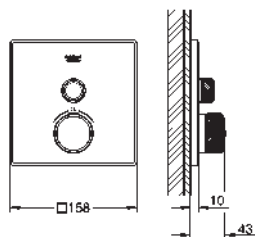

GROHE GROHTHERM SMARTCONTROL

Ref. No. Colour Price netto (€)

29 123 000 chrome 435.00

Grotherm SmartControl
Thermostat for concealed installation with one valve
set for final installation for
GROHE Rapido SmartBox 35 600 000
metal wall escutcheon with **GROHE QuickFix**
(covered escutcheon and shaft sealing, covered
fixing), retroactively 6° adjustable
GROHE StarLight chrome finish
GROHE SmartControl push for ON-OFF, turn for
volume adjustment from EcoJoy to full flow
exchangeable symbols
GROHE TurboStat compact cartridge
with wax thermoelement
GROHE SafeStop at 38°C
GROHE SafeStop Plus optional temperature limiter at 43°C or 46°C included
built-in non return valves and dirt strainers
without roughing-in-set
flow performance:
outlet A (to external shut-off) = 34 l/min
outlet B/C = 29 l/min

35 600 000 chrome 68.00
GROHE Rapido SmartBox universal rough-in box for concealed installation

29 124 000 chrome 475.00