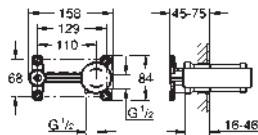

23 571 000 chrome 236.00

Single-lever mixer 1/2", universal concealed body
for 2-hole basin mixers
wall installation
without finishing trim set
GROHE SilkMove 35 mm ceramic cartridge
adjustable flow rate limiter
with temperature limiter
spout can be positioned on the right or left
DR-brass
installation device