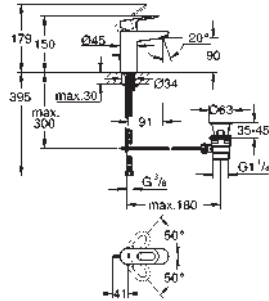

23 335 000 **chrome** **80.00**

BauLoop
Single-lever basin mixer 1/2"
S-Size
single hole installation
metal lever
GROHE Longlife 28 mm ceramic cartridge
GROHE StarLight chrome finish
GROHE EcoJoy mousseur 5.7 l/min
rapid installation system
plastic pop-up waste set 1 1/4"
flexible connection hoses