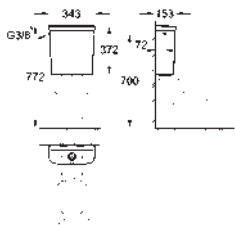

39 437 000 alpine white 67.00
Bau Ceramic
Exposed flushing cistern
side inlet
including flushing set
sanitary ware
24 pieces per pallet