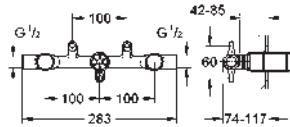

- 29 025 000 chrome 238.00

Two-handle basin mixer
concealed body, 1/2"
for 3-hole wash-basin mixer
wall installation
without finishing trim set
Installation depth 43 - 85 mm
DR-brass
installation device