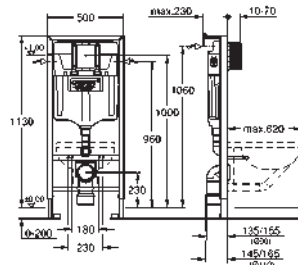

GROHE RAPID SL FOR WC

Ref. No.

Colour

Price netto (€)

38 539 001

chrome

229.00

Rapid SL

Element for WC, 1.13 m installation height with flushing cistern GD 2

for on-the-wall installations or studded walls
powder coated steel frame, self-supporting
for dry-cladding, completely pre-assembled
with fixed connections
quick adjustment, lockable
fixing material
TÜV approved
2 WC fixing bolts
fixing device for ceramic
WC ceramics with small bearing area (less than 205 mm)
require additional accessory 38 779 000
distance of fixing bolts 180/230 mm
outlet bend Ø 90 mm
depth adjustable
reducer Ø 90/110 mm
inlet and outlet connecting set

flushing cistern GD 2, 6 - 9 l, containing following features:

adjustment ex factory 6 l and 3 l
pneumatic discharge valve offering 3 modes of operation: dual flush or start/stop or single flush
water supply from left/right or back
low noise (group I acc. to German Noise Specification)
insulated against condensation
1/2" water supply connection including integrated angle valve and push fit flexible hose union
no tools required for the installation
of the inspection shaft incl. protection during construction phase
for vertical or horizontal use

including wall brackets 38 558 00M for on-the-wall installation
including WC set for noise protection (37 131 000)
for mounting of small flush plates please order revision shaft 40 911 000 (sold separately)

38 624 001

chrome

227.00