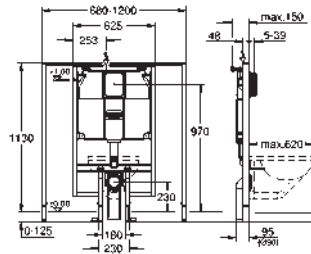

GROHE RAPID SL FOR WC

Ref. No.

Colour

Price netto (€)

38 995 000

chrome

339.00

Rapid SL

Element for WC with flushing cistern 80 mm, variable width 1.13 m installation height

for small, narrow bathrooms
variable element width 0.70 – 1.20 m
for on-the-wall installation
powder coated steel frame, self-supporting
for dry-cladding, completely pre-assembled
with fixed connections
quick adjustment, lockable
fixing material
TÜV approved
2 WC fixing bolts
fixing device for ceramic
distance of fixing bolts 180/230 mm
outlet bend Ø 90 mm
depth adjustable
reducer Ø 90/110 mm
inlet and outlet connecting set

flushing cistern 80 mm, 6 - 9 l, containing following features:

adjustment ex factory 6 l and 3 l
pneumatic discharge valve offering 3 modes of operation: dual flush or start/stop or single flush
water supply from top
low noise (group I acc. to German Noise Specification)
insulated against condensation
water supply 1/2" and push fit flexible hose union
no tools required for the installation
of the inspection shaft incl. protection during construction phase
for vertical use

including wall brackets 38 558 00M for on-the-wall installation
for installation in Scandinavia please order adapter 38 338 000 (sold separately)

38 525 001

chrome

314.00

Rapid SL

Element for WC, 1.00 m installation height with flushing cistern 6 - 9 l

for on-the-wall installations or studded walls
powder coated steel frame, self-supporting
for dry-cladding, completely pre-assembled
with fixed connections
quick adjustment, lockable
fixing material
TÜV approved
2 WC fixing bolts
fixing device for ceramic
WC ceramics with small bearing area (less than 205 mm)
require additional accessory 38 779 000
distance of fixing bolts 180/230 mm
outlet bend Ø 90 mm
depth adjustable
reducer Ø 90/110 mm
inlet and outlet connecting set

flushing cistern 6 - 9 l containing the following features:

pneumatic discharge valve offering 3 modes of operation: dual flush or start/stop or single flush
front or top actuation
water supply from left/right or back
low noise (group I acc. to German Noise Specification)
insulated against condensation
1/2" water supply connection including integrated angle valve and push fit flexible hose union
Shortable inspection shaft incl. protection during construction phase

for on-the-wall installation please order wall brackets 38 558 00M (sold separately)
for mounting of small flush plates please order revision shaft 40 950 000 (sold separately)