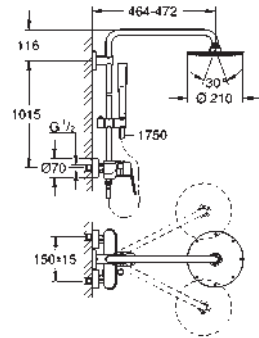

GROHE EUPHORIA SYSTEM

Ref. No.

Colour

Price netto (€)

23 058 003

chrome

689.00

Euphoria Eurodisc Cosmopolitan System 210
Shower system with single lever mixer for wall mounting

consisting of:

horizontal swivable 450 mm shower arm

exposed single-lever shower mixer with diverter

allows change between:

metal head shower Rainshower Cosmopolitan 210 (28 368 000)

spray pattern: Rain

with ball joint

rotation angle $\pm 15^\circ$

hand shower Euphoria Cosmopolitan Stick (27 400 000)

spray pattern: Rain

adjustable in height with gliding element

Silverflex shower hose 1750 mm (28 388 000)

GROHE SilkMove 46 mm ceramic cartridge

GROHE DreamSpray perfect spray pattern

GROHE StarLight chrome finish

SpeedClean anti-lime system

Inner WaterGuide for a longer life

Twistfree to prevent hose from twisting

suitable for instantaneous heaters

from 18 kW/h

minimum flow rate 7 l/min.

min. recommended pressure 1.0 bar