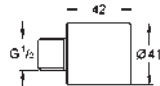

36 316 000

chrome

35.00

**Euroeco Cosmopolitan T
Extension, 42 mm**

for self-closing pillar tap 1/2" (36 266 000)

GROHE StarLight chrome finish