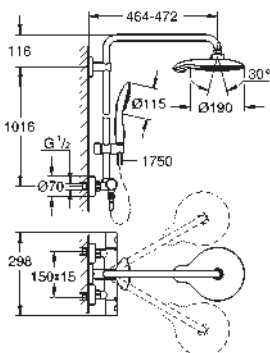

Euphoria Power&Soul System 190

Shower system with thermostat for wall mounting

consisting of:

horizontal swivable 450 mm shower arm

Grohtherm 1000 Cosmopolitan exposed

thermostat with Aquadimmer function

allows change between:

head shower Power&Soul 190

4+ spray patterns:

GROHE Rain O², Rain, Bokoma Spray, Jet

with ball joint

rotation angle $\pm 15^\circ$

Hand shower Power&Soul 115 (27 671 000)

adjustable in height with gliding element (12 140 000)

Silverflex shower hose 1750 mm (28 388 000)

GROHE TurboStat compact cartridge

with wax thermosteement

GROHE SafeStop at 38°C

GROHE SafeStop Plus optional temperature limiter at 43°C included

GROHE DreamSpray perfect spray pattern

GROHE One-click showering

spray selection via push of a button

GROHE StarLight chrome finish

SpeedClean anti-lime system

Inner WaterGuide for a longer life

Twistfree to prevent hose from twisting

suitable for instantaneous heaters

from 18 kW/h

minimum flow rate 7 l/min.

min. recommended pressure 1.0 bar

optional upgrade: **GROHE EasyReach** tray (26 362)