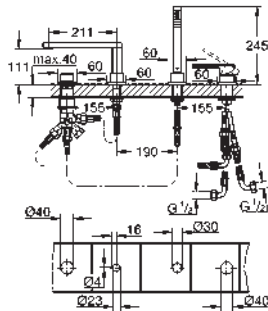

35 600 000 chrome 68.00
GROHE Rapido SmartBox universal rough-in box for concealed installation

29 307 003 chrome 744.00

Plus
4-hole single-lever bath combination
GROHE SilkMove 35 mm ceramic cartridge
 with temperature limiter
GROHE StarLight chrome finish
 consisting of:
 pre-assembled spout laminar mousseur
 single lever mixer operating element
 metal lever
 diverter bath/shower
 hand shower Euphoria Cube 6.6 l/min
 metal shower hose 2000 mm
 flexible connection hoses
 connection for shower hose
 protected against backflow
 can be used with 29 037 001
 min. recommended pressure 1.0 bar