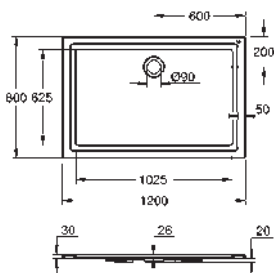

Acrylic shower tray 800 x 1200
dimensions: 800 x 1200 mm
depth: 30 mm
material: acrylic
diameter of waste outlet: 90 mm
recommended GROHE waste sets: 49 533 000 (vertical) and 49 534 000 (horizontal), sold separately
recommended installation material: MEPA mounting frame SF (# 150183) extension set MR SF (# 150194) height adjustment easy lift (# 150193) wall rails for shower trays (# 190032) rim sealing (# 180040)
recommended Poresta installation set # 17014413
recommended Schedel installation set SD 90084
20 pieces per pallet