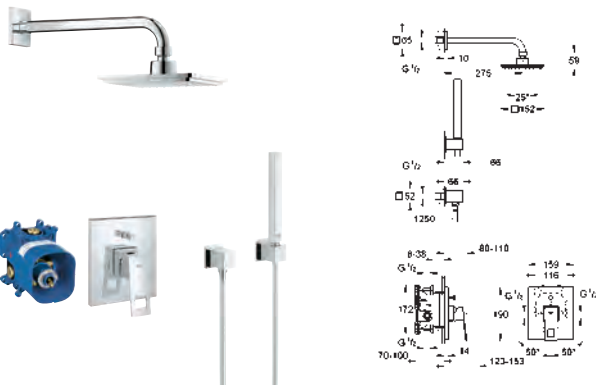

Eurocube
Perfect shower set with Euphoria Cube 152
consisting of:
Eurocube set for final installation (19 896 000)
Euphoria Cube 152 head shower (27 705 000)
Rainshower shower arm 275 mm (27 488 000)
Euphoria Cube Stick hand shower set (27 702 000)
Euphoria Cube shower outlet elbow (27 704 000)
min. recommended pressure 1.0 bar