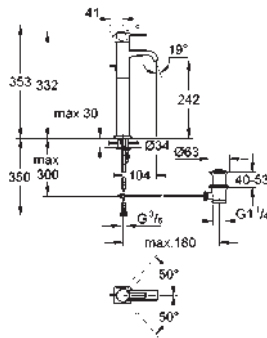

32 760 000 chrome 669.00

Allure
Single-lever basin mixer 1/2"
XL-Size
single hole installation
for free-standing basins
GROHE SilkMove 28 mm ceramic cartridge
GROHE StarLight chrome finish
GROHE EcoJoy 6.0 l/min. flow limiter
rapid installation system
mousseur
pop-up waste set 1 1/4"
flexible connection hoses
projection 104 mm
min. recommended pressure 1.0 bar