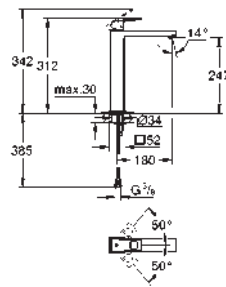

23 406 000 chrome 293.00

Eurocube
Single-lever basin mixer 1/2"
XL-Size
single hole installation
metal lever
for free-standing basins
GROHE SilkMove 28 mm ceramic cartridge
temperature limiter
GROHE StarLight chrome finish
GROHE EcoJoy SpeedClean mousseur 5.7 l/min
GROHE QuickFix Plus installation system
smooth body
flexible connection hoses
min. recommended pressure 1.0 bar