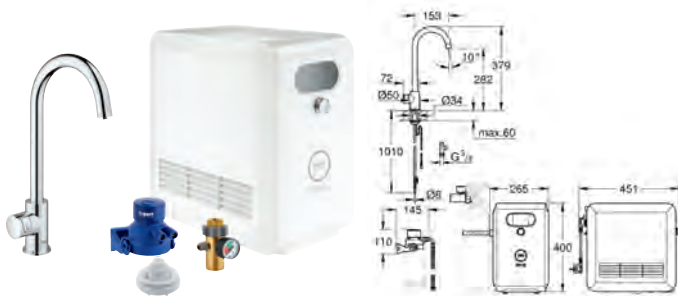

software set-up and monitoring of filter and CO₂ capacity

possible via GROHE Ondus app

push notifications at low filter resp. CO₂ capacity

additional monitoring via GROHE Blue Professional Browser-Monitor possible

with Bluetooth 4.0* and WIFI interface for wireless data communication

for Apple** and Android devices

Bluetooth range (max. 10 m) varies depending on used

materials and walls between transmitter and receiver

filter head with flexible water hardness adjustment

GROHE Blue filter, CO₂ bottle and cleaning cartridge are not included in the
delivery and have to be ordered separately

System requirements Apple

iPhone with iOS 9.0 or higher

System requirements Android

smart phone with Android 4.3 or higher

Mobile devices and GROHE Ondus App*** are not included in delivery and have
to be ordered separately via an authorised Apple store/store/iTunes or Google Play
store.

* The Bluetooth word mark and logos are registered trademarks owned by
Bluetooth SIG, Inc. and any use of such marks by Grohe AG is under license.
Other trademarks and trade names are those of their respective owners.

** Apple, the Apple logo, iPod, iPod Touch, iPhone and iTunes are trademarks of
Apple Inc., registered in the U.S. and other countries. Apple is not responsible for
the function of this device or its compliance with safety and regulatory standards.

*** Available for free via iTunes app or Google Play store.