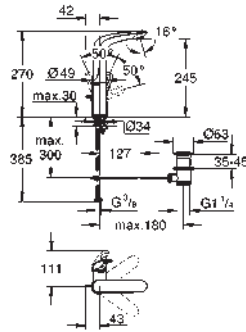

23 569 003 **chrome** **184.00**
23 569 LS3 **moon white/chrome** **240.00**
Eurostyle
Single-lever basin mixer 1/2"
L-Size
single hole installation
loop metal lever
GROHE SilkMove 28 mm ceramic cartridge
with temperature limiter
GROHE StarLight chrome finish
GROHE EcoJoy mousseur 5.7 l/min
GROHE QuickFix rapid installation system
swivel cast spout
swivel area 360°
pop-up waste set 1 1/4"
flexible connection hoses