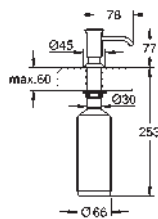

40 537 000
40 537 ZB0

chrome
antique bronze

68.00
78.00

Authentic soap dispenser
for liquid soaps,
storage bin 500 ml
GROHE StarLight finish