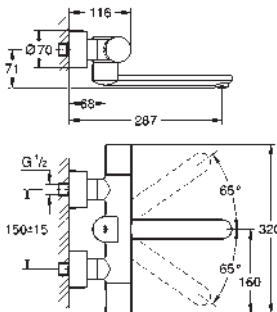

36 333 000

chrome

716.00

ditto, projection 255 mm

36 334 SD0

stainless steel

430.00

Eurosmart Cosmopolitan E Infra-red electronic wall basin tap without mixing device