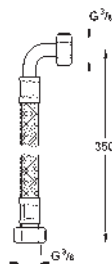

45 704 000 chrome 40.00

Flexible connection hose
300 mm
3/8" x 3/8"