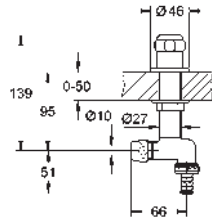

GROHE WAS VALVES

Ref. No. Colour Price netto (€)

41 050 000 chrome 91.00

Original WAS under-basin valve 1/2"
Sink installation
adjustable up to 50 mm
grease chamber headpart 1/2" for closable hose connection
non-return valve type EB
protected against backflow
GROHE StarLight finish
for combination with pipe ventilating valve type HB 41 239 000