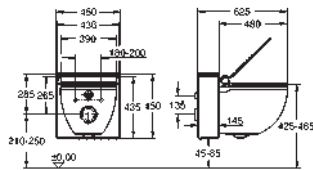

GROHE Hygiene decalcification program, unique 70°C hot water cleaning for entire water system, automatic shower cleaning before and after every use

GROHE DreamSpray technology

separate water way for lady spray

aerated shower spray

oscillating spray (automatic forward and reverse motion of the spray)

pulsating spray for massage

adjustable spray intensity

automatic pre- and post-rinsing of spray nozzle with fresh water

warm water with adjustable temperature

Other function

warm air dryer with adjustable temperature

odor extraction with filter

Duroplast WC seat and lid with soft close function

push and turn seat control operation

4 programmable user profiles for remote controller

power switch

inside night lighting

hidden water supply and power supply connections

includes:

touchscreen remote control with wall-mounted holder

batteries for remote controller

active carbon filter

fixing and connecting material

flush pipe

installation guide, manual

cable with system plug on device

pressure 0.1 - 1.0 MPa (1 - 10 bar)

nominal voltage 220-240 V AC 1400 W

main frequency 50-60 Hz

type of protection IPX4

complying with EN 1717/13077

CE approved

SH0:

alpine white ceramic, housing, front, seat and lid

LPO:

alpine white ceramic, front, seat and lid

matt chrome housing

LDO:

alpine white ceramic, seat and lid

matt chrome housing

red front

LKO:

alpine white ceramic, seat and lid

matt chrome housing

black front