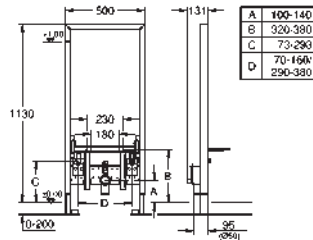

Rapid SL
Element for bidet, 1.13 m installation height

vertical support for ceramics with
small bearing area (< 205 mm)
powder coated steel frame, self-supporting
for on-the-wall installations or studded walls
pre-assembled
height adjustable fitting connections
quick adjustment, lockable
fixing material
TÜV approved
bidet fixing bolts
HT-outlet bend Ø 50 mm
seal Ø 32 mm
2 noise protected fitting connections 1/2"
fixing material for bidet
for on-the-wall installation please order wall brackets 38 558 00M (sold separately)

38 545 000

chrome

309.00