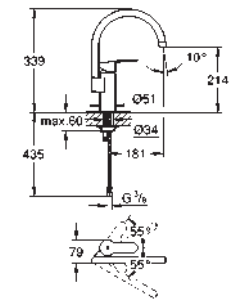

30 221 002

chrome

147.00

Eurostyle Cosmopolitan
Single-lever sink mixer 1/2"
high spout

single hole installation

GROHE StarLight finish

GROHE SilkMove 35 mm ceramic cartridge

mousseur

adjustable flow rate limiter

swivel tubular spout

adjustable swivel area 0° / 150° / 360°

flexible connection hoses

rapid installation system

integrated temperature limiter