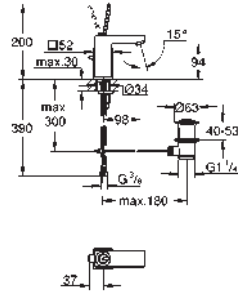

13 383 001 chrome 202.00
13 383 DC1 supersteel 263.00

Lineare
Bath spout
wall mounted
GROHE StarLight chrome finish
mousseur
male thread 1/2"
projection 170 mm

GROHE EUROCUBE JOY

GROHE EUROCUBE JOY

Ref. No. Colour Price netto (€)