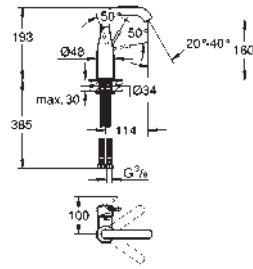

23 463 001 **chrome** **168.00**

Essence
Single-lever basin mixer 1/2"
M-Size
single hole installation
metal lever
GROHE SilkMove 28 mm ceramic cartridge
with temperature limiter
GROHE StarLight chrome finish
GROHE EcoJoy mousseur 5.7 l/min
GROHE AquaGuide adjustable mousseur
GROHE QuickFix Plus installation system
swivel spout with mousseur and stop limiter
smooth body
flexible connection hoses