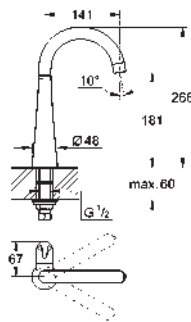

30 026 SD0 stainless steel 424.00

Zedra
Pillar tap 1/2"
single hole installation
GROHE StarLight finish
ceramic headpart 1/2", 90°
mousseur
swivel tubular spout
swivel area 360°