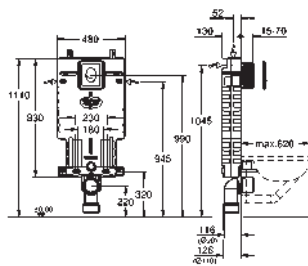

GROHE UNISSET FRAMES AND ACCESSORIES

GROHE UNISSET FRAMES AND ACCESSORIES

Ref. No.

Colour

Price netto (€)

38 723 001

chrome

200.00