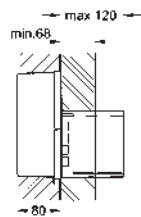

38 896 000

chrome

70.00

Extension-set, 50 mm
for Rapido U or Rapido UMB
shaft extension with fixing material