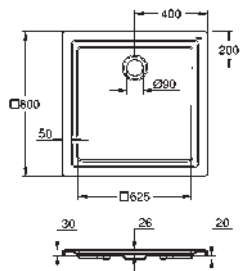

Acrylic shower tray 800 x 800
dimensions: 800 x 800 mm
depth: 30 mm
material: acrylic
diameter of waste outlet: 90 mm
recommended GROHE waste sets: 49 533 000 (vertical) and 49 534 000 (horizontal), sold separately
recommended installation material: MEPA universal shower tray base unit BW 5 (# 150130) and wall rails for shower trays (# 190032) or MEPA mounting frame SF (# 150183)
rim sealing (# 180040)
recommended Poresta installation set # 17014411
recommended Schedel installation set SD 90080
20 pieces per pallet

39 305 000 alpine white 197.00