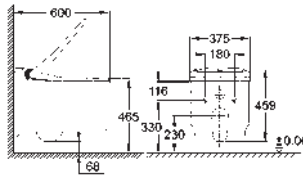

GROHE power flush: rimless wash down jet WC with **GROHE Triple Vortex** flushing technology

GROHE Skin Clean:

2 dedicated adjustable spray arms (1 for rear spray, 1 for lady spray)
separate water way for lady spray
oscillating spray (automatic forward and reverse motion of the spray)
pulsating spray for massage
adjustable spray intensity
automatic pre- and post-rinsing of spray nozzle with fresh water
integrated instant heater provides unlimited warm water
adjustable temperature

Other function

warm air dryer with adjustable temperature

odor extraction with filter

PlasmaCluster function - ion technology

descaling function

Duroplast WC seat and lid with automatic opening/close function

infra-red user detection

seat control panel operation

power switch

inside bowl night light

hidden water supply and power supply connections

remote control

smart phone app for iOS and Android

includes:

noise protection sheet, mounting bases and washers

manual remote controller with wall-mounted holder

active carbon filter for odour absorption

water supply connection set for concealed cistern

nozzle guard

cable with system plug on device

pressure 0.05 - 1 MPa (0.5 - 10 bar)

nominal voltage 220-240 V AC

main frequency 50-60 Hz

type of protection IPX4

complies with

EN 1717

CE approved