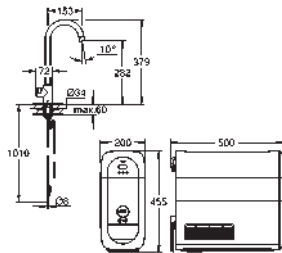

materials and walls between transmitter and receiver

adjustable for GROHE Blue filter S-Size, GROHE Blue activated

carbon filter and GROHE Blue magnesium+ filter

GROHE Blue filter S-Size, filter head with

flexible water hardness adjustment

for regions with water hardness of more than 9° dKH

for regions with water hardness below 9° dKH please

order activated carbon filter 40 547 001

GROHE Blue 425 g CO₂ bottle

System requirements

Apple

iPhone with iOS 9.0 or higher

System requirements

Android

smart phone with Android 4.3 or higher

Mobile devices and GROHE Ondus App*** are not included in delivery and have to be ordered separately via an authorised Apple store/store/iTunes or Google Play store.

* The Bluetooth word mark and logos are registered trademarks owned by Bluetooth SIG, Inc. and any use of such marks by Grohe AG is under license. Other trademarks and trade names are those of their respective owners.

** Apple, the Apple logo, iPod, iPod Touch, iPhone and iTunes are trademarks of Apple Inc., registered in the U.S. and other countries. Apple is not responsible for the function of this device or its compliance with safety and regulatory standards.

*** Available for free via iTunes app or Google Play store.

This product includes an article which is declared as a hazardous substance. Find more information in the safety data sheet. You can download the safety data at: www.grohe.com/safety-data-sheets/