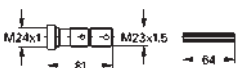

45 202 000 chrome 6.90

Extension-set, 80 mm
for GROHE concealed valves, 1/2", 3/4", 1"

45 203 000 chrome 14.00

ditto, 200 mm