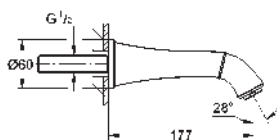

13 341 000	chrome	208.00
13 341 IG0	chrome/gold	271.00
13 341 DA0	warm sunset	276.00

Grandera
Bath spout
wall mounted
GROHE StarLight chrome finish
mousseur
projection 177 mm
min. recommended pressure 1.0 bar