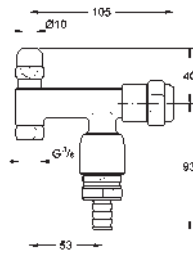

GROHE WAS VALVES

Ref. No. Colour Price netto (€)

41 033 000 **chrome** **67.00**
Original WAS valve „Eckfix“ 3/8"
Installation on service valve
Axis dimension 60 mm
with safety unit type HD (pipe ventilating valve combined with non-return valve)
grease chamber headpart 3/8" for closable hose connection
protected against backflow
GROHE StarLight chrome finish