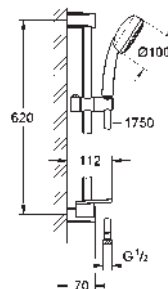

26 083 002

chrome

53.00

**Tempesta Cosmopolitan 100
Shower rail set 1 spray**

consisting of:

hand shower (26 082)
shower rail, 600 mm (27 521)
Relaxaflex hose 1750 mm 1/2" x 1/2" (28 154)

GROHE EasyReach tray (27 596)

GROHE DreamSpray perfect spray pattern

GROHE StarLight chrome finish

SpeedClean anti-lime system

Inner WaterGuide for a longer life
suitable for instantaneous heater
min. recommended pressure 1.0 bar