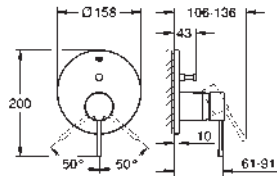

24 058 001 **chrome** **155.00**
24 058 DC1 **supersteel** **217.00**
24 058 *** **SPA colours** **217.00**

Essence
Single-lever mixer with 2-way diverter
set for final installation for
GROHE Rapido SmartBox 35 600 000
GROHE SilkMove 46 mm ceramic cartridge
GROHE StarLight chrome finish
wall escutcheon with **GROHE QuickFix** (covered
escutcheon- and shaft sealing, covered fixing)
metal escutcheon, retroactively 6° adjustable
metal lever
automatic 2-way diverter
flow performance:
outlet B = 27 l/min, outlet C = 27 l/min
without roughing-in-set

*** SPA colours:
● BE ● GL ● DA ● A0
● EN ● GN ● DL ● AL

35 600 000 **chrome** **68.00**
GROHE Rapido SmartBox universal rough-in box for concealed installation