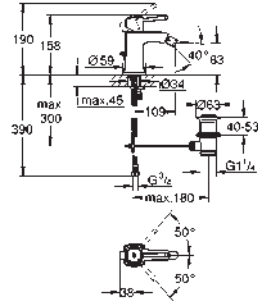

19 930 000 chrome 414.00
19 930 IGO chrome/gold 538.00
ditto, projection 234 mm

* price upon request

GROHE GRANDERA

Ref. No. Colour Price netto (€)

23 319 000 chrome 200.00

Grandera
Single-lever mixer 1/2", concealed body
for 2-hole basin mixers
wall installation
without finishing trim set
GROHE SilkMove 35 mm ceramic cartridge
adjustable flow rate limiter
installation depth 45 to 75 mm
installation device
min. recommended pressure 1.0 bar