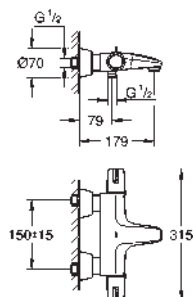

Grotherm Special
Thermostatic bath mixer 1/2"
wall mounted
ergonomic handles
Aquadimmer handle with multiple function
flow control
integrated mixed water shut off
diverter bath/shower
GROHE TurboStat compact cartridge
with wax thermoelement
Temperature scale handle with
pre-adjustable safety stop between
35°C and 43°C
easy thermal disinfection via optional key 47 994 000
shower bottom outlet 1/2"
with integrated non return-valve
metal temperature safety stop
laminar mousseur
dirt strainers
with S-unions and with covers
GROHE Quickfix for fast exchange of
non return valves in connections
100% GROHE CoolTouch consisting of safety
housing + S-unions with CoolTouch escutcheons
GROHE StarLight chrome finish
GROHE SafetyPlus

34 681 000

chrome

305.00