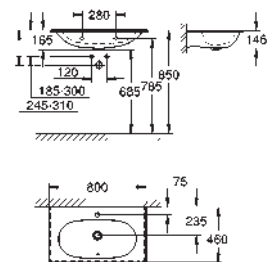

39 567 00H **alpine white** **277.00**

Essence
Vanity basin 80
wall hung
1 hole punched, 2 holes pre-punched
with overflow on opposite site to faucet
suitable for vanity units
800 x 460 mm
sanitary ware
PureGuard anti scale coating and anti bacterial glazing
12 pieces per pallet