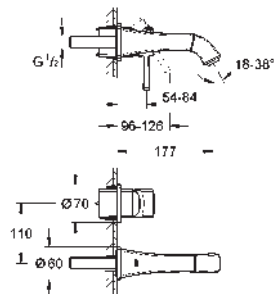

19 929 000 chrome 375.00
19 929 IGO chrome/gold 487.00

Grandera
Two-hole basin mixer
S-Size
wall mounted
set for final installation for 23 319 000
without concealed body
GROHE StarLight chrome finish
GROHE EcoJoy technology for less water and perfect flow
GROHE AquaGuide adjustable mousseur 5.7 l/min
centre distance 110 mm
projection 177 mm

19 930 000 chrome 414.00
19 930 IGO chrome/gold 538.00
ditto, projection 234 mm

* price upon request