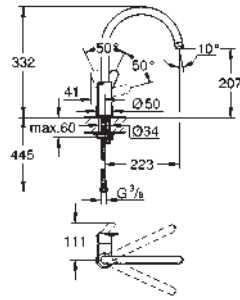

31 367 000 **chrome** **103.00**

BauEdge
Single-lever sink mixer 1/2"
high spout
single hole installation
GROHE StarLight chrome finish
GROHE Longlife 28 mm ceramic cartridge
spout with mousseur
swivel tubular spout
swivel area 360°
flexible connection hoses
rapid installation system
min. recommended pressure 1.0 bar