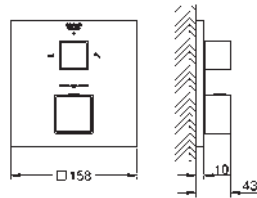

24 154 000 chrome 453.00

Grotherm Cube
Thermostatic shower mixer for 2 outlets with integrated shut off/diverter valve
set for final installation for
GROHE Rapido SmartBox 35 600 000
GROHE TurboStat compact cartridge with wax thermoelement
GROHE StarLight chrome finish wall escutcheon with **GROHE QuickFix** (covered escutcheon- and shaft sealing, covered fixing) metal escutcheon, retroactively 6° adjustable printed head and hand shower symbol
GROHE SafeStop at 38°C
GROHE SafeStop Plus optional temperature limiter at 43°C or 46°C included
GROHE AquaDimmer, integrated shut off/diverter valve
flow performance:
outlet B = 27 l/min
outlet C = 30 l/min
without roughing-in-set

35 600 000 chrome 68.00
GROHE Rapido SmartBox universal rough-in box for concealed installation

24 155 000 chrome 453.00

Grotherm Cube
Thermostatic bath tub mixer for 2 outlets with integrated shut off/diverter valve
set for final installation for
GROHE Rapido SmartBox 35 600 000
GROHE TurboStat compact cartridge with wax thermoelement
GROHE StarLight chrome finish wall escutcheon with **GROHE QuickFix** (covered escutcheon- and shaft sealing, covered fixing) metal escutcheon, retroactively 6° adjustable printed shower and bath symbol
GROHE SafeStop at 38°C
GROHE SafeStop Plus optional temperature limiter at 43°C or 46°C included
GROHE AquaDimmer, integrated shut off/diverter valve
flow performance:
outlet B = 27 l/min
outlet C = 30 l/min
without roughing-in-set

35 600 000 chrome 68.00
GROHE Rapido SmartBox universal rough-in box for concealed installation

34 741 000 chrome 1,070.00