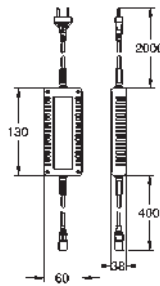

GROHE F-digital Deluxe

Power supply base unit box

power supply for base unit box (26 374 000 or 36 397 000)

each power supply for 2 light/sound modules (36 359 000)

or 1 ceiling shower with integrated light (27 865 000)

total 2 power supplies max (8 devices max.) can be

connected to the base unit box

with one power supply 4 devices (light/sound modules) can be driven

- ceiling shower with integrated light (27 865 000): 4 devices

- per light module: 1 device

- per sound module: 1 device

input voltage: 90-240 V AC, 50-60 Hz

output voltage: 12 V DC

CE approved

36 371 000 chrome 635.00

GROHE F-digital Deluxe

Bluetooth unit BT-01A for Apple and Android devices

with integrated electronic for wireless data communication

combinable with existing 36 365 000 docking station

wall mounted

86 x 73 x 42 mm

Features:

reset switch

status indicator (LED)

stand alone/maximum configuration

one-to-one connection

with safety cut-off mechanism (1 user)

safety shutdown in case of connection loss

connection cable set for data communication and power supply (5 m each)

CE approved

bluetooth transmitter power supply: 12 V

bluetooth transmitter frequency: 2.4 GHz

Bluetooth range (max. 10 m) varies depending on used

materials and walls between transmitter and receiver

requires Base Unit Box 2.0 Bluetooth (36 397 000) – to be ordered separately

bluetooth-enabled device (bluetooth V2.1 or higher) necessary