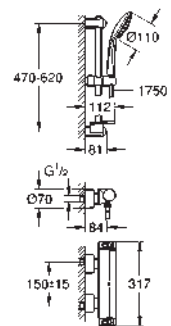

34 195 001 chrome 360.00

Grohtherm 2000
Thermostatic shower mixer 1/2" with shower set
consisting of:
Grohtherm 2000 thermostat shower mixer (34 169)
Euphoria 110 Massage shower set,
600 mm (27 231)
min. recommended pressure 1.0 bar