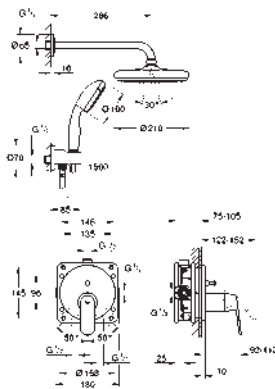

Eurosmart Cosmopolitan
Perfect shower set with Tempesta 210

consisting of:
Eurosmart Cosmopolitan set for final installation with automatic diverter bath /
shower (24 045)
GROHE Rapido SmartBox universal rough-in box, 1/2" (35 600)
head shower Tempesta 210 (26 410)
Shower arm Rainshower 286 mm (28 576 000)
hand shower Tempesta 100 II 9.5 l/min (27 597)
shower outlet elbow (28 628 000)
Rotaflex shower hose 1500 mm 1/2" x 1/2" (28 409)

32 880 000

chrome

132.00