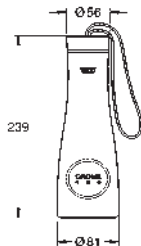

30 339 001	chrome	1,340.00
30 339 DC1	supersteel	1,540.00

GROHE Red Mono
Pillar tap and M size boiler

consisting of:

- **GROHE Red Mono pillar tap**
- **GROHE Red Mono pillar tap single hole installation**
- L-spout
- **GROHE ChildLock** push buttons for boiling water
- TÜV certified triple electronic safeguards against accidental activation of boiling water
- **GROHE StarLight** chrome finish
- insulated tubular spout
- swivel area 150°
- connection for GROHE Red boiler
- **GROHE Red boiler M size**
- reservoir for boiling and hot water
- 3 liter 100° C boiling water
- 4 liter total capacity
- required inlet pressure: 1-7 bar
- with flexible connection hose and outlet for boiling water
- CE approved
- power supply 230 V 50 Hz
- power consumption 2100 W
- standby power consumption 15 W
- energy efficiency class A
- **GROHE Red filter set**
- for protection of the boiler from limescale
- capacity 600 l at 20° dKH
- 5 phase filter
- flow rate measuring unit

40 841 001	chrome	113.00

GROHE Red
Mixing valve

for thermostatic mixing of mains and boiling water to generate warm water

adjustable between 35°C and 75°C

hot fill and cold fill installation possible

including 70 cm connection hose, manifold and wall fixation

40 438 001	chrome	277.00

GROHE Red
Filter with filter head

for regions with water hardness higher 12° KH

turn before GROHE Red boiler

flexible connection hoses

filter 600 l

40 919 SD0	stainless steel	14.99

GROHE Red
Thermo drinking bottle

stainless steel bottle with GROHE Red decor

double-walled

lid with strap

with tea strainer

volume 450 ml