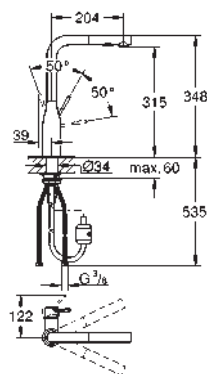

30 270 000	chrome	335.00
30 270 DC0	supersteel	430.00
30 270 ***	SPA colours	425.00

Essence
Single-lever sink mixer 1/2"
high spout
single hole installation
GROHE StarLight chrome finish
GROHE SilkMove 28 mm ceramic cartridge
flow strainer
pull-out dual spray control - switches back and forth between regular flow and spray
diverter: laminar spray/SpeedClean shower jet
automatic return to laminar spray
swivel tubular spout
swivel area 360°
integrated non-return valve
protected against backflow
flexible connection hoses
rapid installation system
integrated temperature limiter
min. recommended pressure 1.0 bar

*** SPA colours: