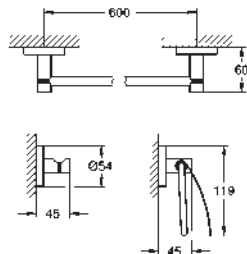

40 775 001	chrome	64.58
40 775 DC1	supersteel	91.66

Essentials
Guest bathroom accessories set 3-in-1
material: metal
consisting of:
towel rail, 600 mm (40 366 001)
robe hook (40 364 001)
toilet paper holder (40 367 001)
concealed fastening
GROHE StarLight chrome finish