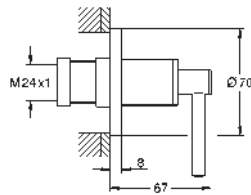

19 088 003	chrome	81.00
19 088 DC3	supersteel	*
19 088 GL3	cool sunrise	*
19 088 DA3	warm sunset	*
19 088 AL3	brushed hard graphite	*

Atrio
Concealed valve exposed part
for concealed valve 35 028 000 or 29 032 000
GROHE StarLight chrome finish
installation depth infinitely adjustable
20-80 mm
escutcheon with screwable wall sealing
with lever handle