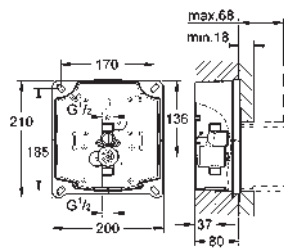

38 787 000

chrome

105.00

GROHE Rapido UMB
roughing-in set for urinal
for manual actuation or Tectron
infra-red electronic 6 V
water group with stop valve
flow pressure min 0.5 bar
operating pressure max 10 bar
flush aid
functional unit checked ex factory
water supply connections 1/2" outer thread
installation box with gasket
fixing points for dry cladding and
masonry-in