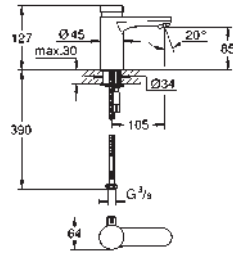

GROHE EUROSMART COSMOPOLITAN T

Ref. No.

Colour

Price netto (€)

36 317 000

chrome

281.00

Eurosmart Cosmopolitan T
Self-closing basin mixer with mixing device
and adjustable temperature limiter

GROHE StarLight chrome finish
3 adjustable flow times: short - medium - long
(factory setting: short), approx. 7, 15, 30 sec
(pressure dependent)
pressure range 0.5 to 6 bar
2 flexible hoses
non-return valve
dirt strainers,

36 318 000

chrome

305.00

ditto, with pop-up waste set 1 1/4"