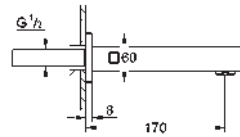

GROHE EUROCUBE

Ref. No. Colour Price netto (€)

13 303 000 chrome 121.00

Eurocube
Bath spout
wall mounted
GROHE StarLight chrome finish
mousseur
male thread 1/2"
projection 170 mm
min. recommended pressure 1.0 bar