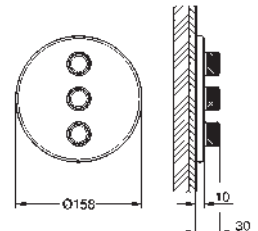

Grotherm SmartControl

Triple volume control trim

set for final installation for

GROHE Rapido SmartBox 35 600 000/35 601 000

metal wall escutcheon with **GROHE QuickFix**

(covered escutcheon and shaft sealing, covered

fixing), retroactively 6° adjustable

10 mm thin profile escutcheon

GROHE StarLight chrome finish

GROHE SmartControl push for ON-OFF, turn for

volume adjustment from EcoJoy to full flow, exchangeable symbols

multiple outlets can be run simultaneously

without roughing-in-set

flow performance:

outlet D = 28 l/min

outlet E = 28 l/min

outlet A = 28 l/min

outlet D+E+A = 65 l/min

35 600 000	chrome	68.00
GROHE Rapido SmartBox universal rough-in box for concealed installation		

29 150 LS0	moon white	562.00

Grotherm SmartControl

Thermostat for concealed installation with one valve

set for final installation for

GROHE Rapido SmartBox 35 600 000

metal wall escutcheon with **GROHE QuickFix**

(covered escutcheon and shaft sealing, covered

fixing), retroactively 6° adjustable

GROHE StarLight finish

GROHE SmartControl push for ON-OFF, turn for

volume adjustment from EcoJoy to full flow

exchangeable symbols

GROHE TurboStat compact cartridge

with wax thermoelement

GROHE SafeStop at 38°C

GROHE SafeStop Plus optional temperature limiter at 43°C or 46°C included

built-in non return valves and dirt strainers

cover plate in moon white acrylic glass

without roughing-in-set

flow performance:

outlet A (to external shut-off) = 34 l/min

outlet B/C = 29 l/min

35 600 000	chrome	68.00
GROHE Rapido SmartBox universal rough-in box for concealed installation