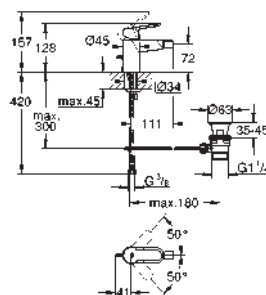

23 331 000 chrome 78.00

BauEdge
Single-lever bidet mixer 1/2"
single hole installation
metal lever
GROHE Longlife 28 mm ceramic cartridge
GROHE StarLight chrome finish
GROHE EcoJoy mousseur 5.7 l/min
rapid installation system
with ball joint
pop-up waste set 1 1/4"
flexible connection hoses