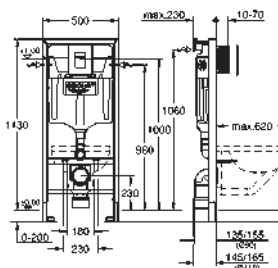

38 772 001

chrome

322.00

Rapid SL
3-in-1 set for WC, 1.13 m installation height
with flushing cistern GD 2

consisting of:

Rapid SL element for WC (38 528 001)

Skate Cosmopolitan flush plate, chrome (38 732 000)

Rapid SL wall brackets (38 558 00M)