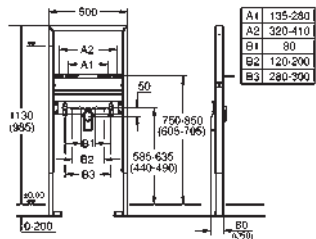

39 052 000

chrome

145.00

Rapid SL
Element for wash basin, single hole installation, height adjustable
with noise protection

1.13 m installation height

for on-the-wall installations or studded walls
powder coated steel frame, self-supporting
for dry-cladding, completely pre-assembled
with fixed connections
quick adjustment, lockable
fixing material
TÜV approved
fixing and connecting traverse, height adjustable
wash basin fixing bolts M10 with
fixing device for ceramic
variable distance of fixing bolts
HT-outlet bend Ø 50 mm
seal Ø 32 mm

2 noise protected fitting connections 1/2"

for on-the-wall installation please order wall brackets 38 558 00M (sold separately)