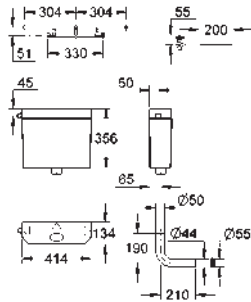

GROHE FLUSHING CISTERNS

Ref. No.

Colour

Price netto (€)

37 355 SH0

alpine white

90.00

Flushing cistern for WC

6 l flush
exposed installation
interruptible flush cycle
servo actuation
low level
made of ABS
low noise (group I acc. to German Noise Specification)
fully insulated against condensation
angle valve 1/2"
copper pipe
mounting template
flush pipe bend
WC inlet connector