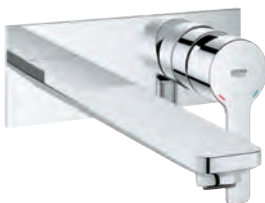

23 444 001 chrome 239.00
23 444 DC1 supersteel 329.00

Lineare
Two-hole basin mixer
L-Size
wall mounted
set for final installation for 23 571 000
without concealed body
metal escutcheon
metal lever
GROHE StarLight chrome finish
GROHE EcoJoy mousseur 5.7 l/min
GROHE AquaGuide adjustable mousseur
centre distance 110 mm
projection 207 mm
min. recommended pressure 1.0 bar