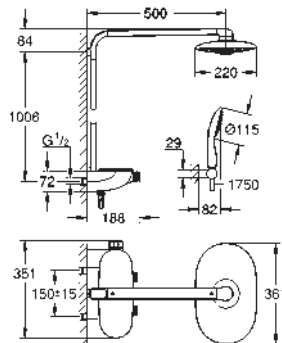

26 250 LS0

moon white

1,310.00

Rainshower System SmartControl 360 DUO Shower system with thermostat for wall mounting

consisting of:

horizontal 500 mm shower arm
exposed SmartControl thermostat
allows change between:
head shower Rainshower 360 DUO, spray plate white
GROHE PureRain/GROHE Rain O² spray* and TrioMassage
hand shower Power&Soul 115, spray plate white (27 671 LS0)
hand shower wall holder (27 055)
Silverflex shower hose 1750 mm (28 388 000)
minimum flow rate 10 l/min.

GROHE DreamSpray perfect spray pattern

GROHE StarLight chrome finish

GROHE CoolTouch no risk of scalding

GROHE TurboStat compact cartridge

with wax thermoelement

GROHE EcoJoy technology for less water and perfect flow

GROHE SafeStop at 38°C

GROHE SafeStop Plus optional temperature limiter at 43°C included

GROHE SmartControl push for ON-OFF, turn for

volume adjustment from EcoJoy to full flow

GROHE EasyReach shower tray

SpeedClean anti-lime system

Inner WaterGuide for a longer life

suitable for instantaneous heaters

from 18 kW/h

Twistfree to prevent hose from twisting

* to be decided at first installation; factory default

setting: GROHE PureRain

In case of a 160 cc thermostat you need to purchase one of the following wall fixation sets for installation: 125356, 125357