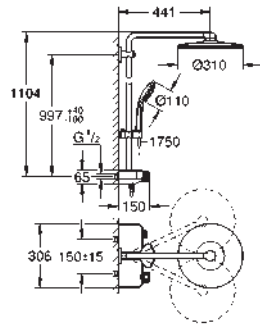

GROHE EUPHORIA SMARTCONTROL SYSTEM

Ref. No.

Colour

Price netto (€)

26 507 000
26 507 LS0

chrome
moon white

913.00
1,002.40

Euphoria SmartControl System 310 Duo Shower system with thermostat for wall mounting

consisting of:
horizontal 450 mm shower arm
upper bracket adjustable for minimal adaption to existing drilling holes
exposed SmartControl thermostat
allows change between:
head shower Rainshower 310 SmartActive, spray plate chrome
GROHE PureRain and Centered Jet spray
hand shower Euphoria 110 Massage, spray plate white (27 221 001)
3 spray patterns:

Rain, SmartRain, Massage
adjustable in height with gliding element
Silverflex shower hose 1750 mm (28 388 000)

GROHE DreamSpray perfect spray pattern

GROHE StarLight chrome finish

GROHE CoolTouch no risk of scalding

GROHE TurboStat compact cartridge
with wax thermoelement

GROHE EcoJoy technology for less water and perfect flow
- GROHE SafeStop at 38°C

GROHE SafeStop Plus optional temperature limiter at 43°C included

GROHE SmartControl push for ON-OFF, turn for

volume adjustment from EcoJoy to full flow

integrated **GROHE EasyReach** shower tray

SpeedClean anti-lime system

Inner WaterGuide for a longer life

Twistfree to prevent hose from twisting

**suitable for instantaneous heaters
from 18 kW/h**

minimum flow rate 7 l/min.

min. recommended pressure 1.0 bar

26 508 000
26 508 LS0

chrome
moon white

913.00
1,050.00