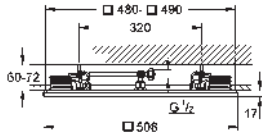

GROHE F-DIGITAL DELUXE

Ref. No. Colour Price netto (€)

27 865 000 chrome 4,620.00

Rainshower F-Series 20"
Ceiling shower with light, 1 spray
Rain
508 x 508 x 59 mm
full spectrum LED: soft light with changing rainbow colours
individually adjustable: permanent lighting with colour selection
power supply for light 12 V DC
CE approved
GROHE DreamSpray perfect spray pattern
GROHE StarLight chrome finish
SpeedClean anti-lime system
suitable for instantaneous heater
requires rough-in set (29 069 000), F-digital Deluxe base unit box (36 397 000), Bluetooth unit (36 371 000) and various cable connections – all to be ordered separately due to installation situation.
this product contains built-in LED lamps, which cannot be changed: energy efficiency class: A+
For detailed planning and product information please contact your local GROHE Customer Service.

29 069 000 chrome 136.00