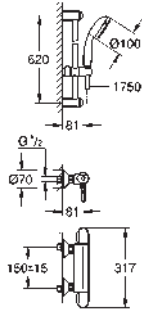

GROHE GROHTHERM 1000

Ref. No.

Colour

Price netto (€)

THERMOSTATS

34 151 004

chrome

243.00

Grotherm 1000

Thermostatic shower mixer 1/2" with shower set

consisting of:

Grotherm 1000 NEW thermostatic shower mixer 1/2" (34 143 003)

Tempesta shower rail set II, 600 mm (27 598)

min. recommended pressure 1.0 bar

47 175 000

chrome

101.00