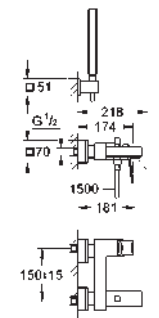

23 141 000 chrome 333.00

Eurocube
Single-lever bath mixer 1/2"
metal lever
GROHE SilkMove 46 mm ceramic cartridge
GROHE StarLight chrome finish
adjustable flow rate limiter
automatic diverter: bath/shower
mousseur, integrated non-return valve in the shower outlet 1/2"
covered S-unions
optional temperature limiter ref. no. 46 375 000
consisting of:
hand shower (27 698 000)
wall shower holder (27 693 000)
shower hose 1500 mm (28 151 000)
min. recommended pressure 1.0 bar