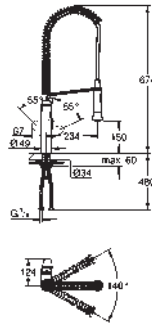

24.99

GROHE Red
Tea glasses (4 pieces)
heat proof glass with GROHE Red decor
dish washer safe
volume 250 ml

GROHE K7

GROHE K7

Ref. No. Colour Price netto (€)

32 950 000	chrome	736.00
32 950 DC0	supersteel	817.00
32 950 A00	hard graphite	*
32 950 AL0	brushed hard graphite	*