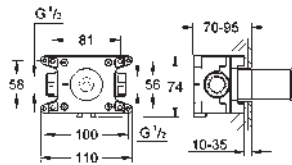

35 034 000 chrome 215.00

Grotherm F
Rough-in for wall shower union 27 621
for grid installation of Grotherm Custom Shower system
built-in box with removable protection cover
waterproof membrane base for wall sealing
flushing plug
for masonry and drywall installation
fixing points for front and back wall
aramã DR
1/2" connections
installation depth 70 - 95 mm