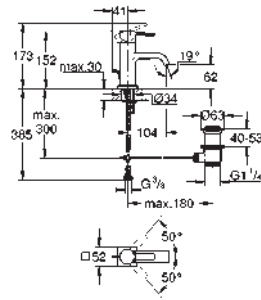

GROHE ALLURE

Ref. No. Colour Price netto (€)

32 757 000 chrome 416.00

Allure
Single-lever basin mixer 1/2"
M-Size
single hole installation
GROHE SilkMove 28 mm ceramic cartridge
GROHE StarLight chrome finish
GROHE EcoJoy 6.0 l/min. flow limiter
rapid installation system
mousseur
pop-up waste set 1 1/4"
flexible connection hoses

32 759 000 chrome 475.00
ditto, smooth body