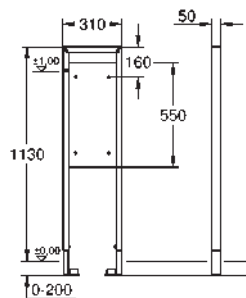

Rapid SL

Fixing element, 1.13 m installation height

to fix **support** for the disabled in

lightweight studded wall partitions

or on-the-wall installations

0.31 m wide

powder coated steel frame

waterproof plywood

fixing material

for on-the-wall installation please order wall brackets 38 558 00M (sold separately)