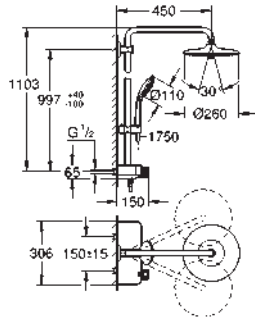

GROHE EUPHORIA SMARTCONTROL SYSTEM

Ref. No.

Colour

Price netto (€)

26 509 000

chrome

792.00

Euphoria SmartControl System 260 Mono Shower system with thermostat for wall mounting

consisting of:

horizontal 450 mm shower arm
upper bracket adjustable for minimal adaption to existing drilling holes
exposed SmartControl thermostat

allows change between:

head shower Euphoria 260 (26 455)

3 spray patterns:

Rain, SmartRain, Jet

with ball joint

rotation angle $\pm 15^\circ$

hand shower Euphoria 110 Massage, spray plate white (27 221 001)

3 spray patterns:

Rain, SmartRain, Massage

adjustable in height with gliding element

Silverflex shower hose 1750 mm (28 388 000)

GROHE DreamSpray perfect spray pattern

GROHE StarLight chrome finish

GROHE CoolTouch no risk of scalding

GROHE TurboStat compact cartridge

with wax thermoelement

GROHE EcoJoy technology for less water and perfect flow

- GROHE SafeStop at 38°C

GROHE SafeStop Plus optional temperature limiter at 43°C included

GROHE SmartControl push for ON-OFF, turn for

volume adjustment from EcoJoy to full flow

integrated **GROHE EasyReach** shower tray

SpeedClean anti-lime system

Inner WaterGuide for a longer life

Twistfree to prevent hose from twisting

suitable for instantaneous heaters

from 18 kW/h

minimum flow rate 7 l/min.

min. recommended pressure 1.0 bar

26 510 000

chrome

922.00