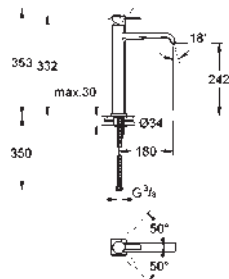

23 403 000 chrome 733.00

Allure
Single-lever basin mixer 1/2"
XL-Size
single hole installation
metal lever
for free-standing basins
GROHE SilkMove 28 mm ceramic cartridge
GROHE StarLight chrome finish
GROHE EcoJoy 6.0 l/min. flow limiter
GROHE QuickFix Plus installation system
smooth body
projection 180 mm
flexible connection hoses
temperature limiter
min. recommended pressure 1.0 bar