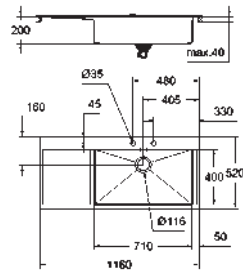

GROHE STAINLESS STEEL SINKS

Ref. No.

Colour

Price netto (€)

31 582 SD0

stainless steel

1,290.83

K1000

Stainless steel sink with drainer

model: K1000 80-S 116/52 1.0 rh

mounting type: flush mount

material: stainless steel AISI 304 (V2A)

material thickness: 1 mm

GROHE StarLight finish

finish: satin finish

GROHE Whisper

min. cabinet size: 800 mm

dimensions: 1160 x 520 mm

1 bowl: 710 x 400 mm

GROHE QuickFix installation system

sink mountable right

cut-out: 1148 x 508 mm

drainer: automatic waste fitting

accessories included: automatic waste fitting,

waste kit, basket strainer waste, mounting set