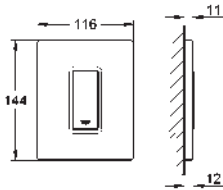

38 784 SD0	stainless steel	178.00

Skate Cosmopolitan Wall plate, stainless steel
manual activation for urinal
set for final installation
for Rapido U or Rapido UMB
116 x 144 mm
mechanical functional cartridge
flow pressure min 0.5 bar
operating pressure max 6 bar
1.0 - 6.0 l adjustable
low noise (group II according to German noise specification)
plastic fixing frame
hidden fixing screws