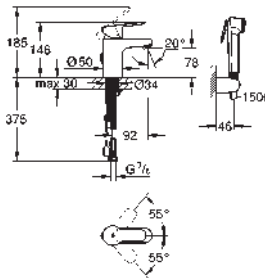

23 757 000 **chrome** **91.00**
BauEdge
Single-lever basin mixer 1/2"
S-Size
single hole installation
metal lever
GROHE Longlife 35 mm ceramic cartridge
adjustable flow rate limiter
optional temperature limiter ref. no. 46 375 000
GROHE StarLight chrome finish
GROHE EcoJoy mousseur 4.0 l/min
rapid installation system
retractable chain
flexible connection hoses
with shower set consisting of:
hand shower with integrated diverter
wall shower holder
shower hose
recommended pressure 1.0 - 5.0 bar