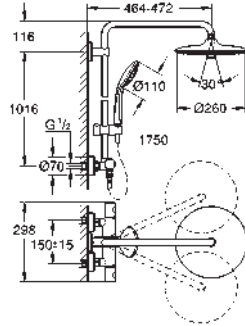

GROHE EUPHORIA SYSTEM

Ref. No.

Colour

Price netto (€)

27 615 001

chrome

496.00

Euphoria System 260

Shower system with thermostat for wall mounting

consisting of:

horizontal swivable 450 mm shower arm

exposed thermostat with

Aquadimmer function

allows change between:

head shower Euphoria 260 (26 457)

3 spray patterns:

Rain, SmartRain, Jet

with ball joint

rotation angle $\pm 15^\circ$

hand shower Euphoria 110 Massage (27 239 000)

3 spray patterns:

Rain, SmartRain, Massage

adjustable in height with gliding element

Silverflex shower hose 1750 mm (28 388 000)

GROHE EcoJoy 9,5 l/min flow limiter

GROHE TurboStat compact cartridge

with wax thermoelement

GROHE SafeStop at 38°C

GROHE SafeStop Plus optional temperature limiter at 43°C included

GROHE DreamSpray perfect spray pattern

GROHE StarLight chrome finish

GROHE SprayDimmer (Stepless flow

rate reduction)

SpeedClean anti-lime system

Inner WaterGuide for a longer life

Twistfree to prevent hose from twisting

suitable for instantaneous heaters

from 18 kW/h

minimum flow rate 7 l/min.

min. recommended pressure 1.0 bar

optional upgrade: **GROHE EasyReach** tray (26 362)

26 087 000

chrome

1,290.00