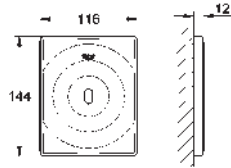

GROHE ELECTRONIC ACTUATIONS FOR URINAL

Ref. No.

Colour

Price netto (€)

37 336 001

chrome

531.00

Tectron Surf

Infra-red electronic for Urinal

with infrared sensor for bi-directional communication for monitoring, configuration and service purpose with transformer 100-230 V AC, 50-60 Hz, 6 V DC cartridge with solenoid valve and dirt strainer
front plate 116 x 144 mm
flow pressure min 0.5 bar
operating pressure max 10 bar
infra-red control
7 pre-set programs:
auto flush
cleaning mode
pre-flush on/off
additional functions and precise settings
by remote control 36 407
adjustable flow time by hand or remote
set for final installation
for Rapido U
CE approved

37 337 001

chrome

547.00