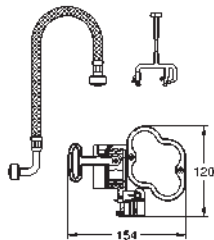

Radio electronic

for WC with flushing cistern GD2
receiver modul 868,4 MHz
for wall sender 39 142 000 or radio transmitter 38 758 000
for support rails for the disabled with radio transmitter of Hewi, Keuco, Lehnen, Normbau, Pressalit, AMS, Deubad, Erlau, FRELU, FSB
servo motor
integrated battery box for 4 x 1.5 V Mono D (LR20)
adjustable flush volume
72 h flushing can be activated
Dual Flush possible (6/3 or 9/4.5 l)
WC actuation plate and batteries are not included
CE approved

39 142 000

chrome

235.00