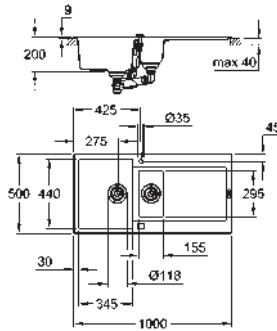

GROHE COMPOSITE SINKS

Ref. No.

Colour

Price netto (€)

31 646 AT0
31 646 AP0

granite gray
granite black

*
*

K500

Composite sink with drainer

model: K500 60-C 100/50 1.5 rev
mounting type: standard built-in
material: quartz composite

GROHE Whisper

min. cabinet size: 600 mm
dimensions: 1000 x 500 mm
1 bowl: 345 x 440 x 200 mm
0.5 bowl: 155 x 295 x 146 mm

GROHE QuickFix installation system

sink mountable left or right
cut-out: 980 x 480 mm
drainer: automatic waste fitting
accessories included: automatic waste fitting,
waste kit, basket strainer waste, mounting set