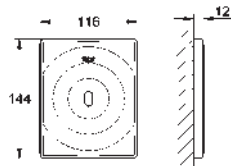

Tectron Surf

Infra-red electronic for Urinal

with infrared sensor for bi-directional communication for monitoring, configuration and service purpose
6 V lithium-battery, type CR-P2
battery lifetime: approx. 7 years (150 actuations a day)
cartridge with solenoid valve and dirt strainer
front plate 116 x 144 mm
flow pressure min 0.5 bar
operating pressure max 10 bar
infra-red control
multistage battery status display
7 pre-set programs:
auto flush
cleaning mode
pre-flush on/off
additional functions and precise settings
by remote control 36 407
adjustable flow time by hand or remote
set for final installation
for Rapido U or Rapido UMB
CE approved

37 321 001

chrome

548.00

37 321 SH1

alpine white

549.00

37 321 SD1

stainless steel

548.00

Tectron Skate

Infra-red electronic for Urinal

with infrared sensor for bi-directional communication for monitoring, configuration and service purpose with transformer 100-230 V AC, 50-60 Hz, 6 V DC cartridge with solenoid valve and dirt strainer
front plate 116 x 144 mm
flow pressure min 0.5 bar
operating pressure max 10 bar
7 pre-set programs:
auto flush
cleaning mode
pre-flush on/off
additional functions and precise settings
by remote control 36 407
adjustable flow time by hand or remote
set for final installation
for Rapido U
CE approved