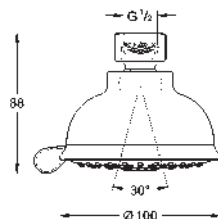

27 610 001

chrome

49.00

Tempesta Rustic 100
Head shower 4 sprays

GROHE Rain O², Rain, Massage, Jet
ball joint $\pm 15^\circ$ rotatable
connection thread 1/2"
GROHE EcoJoy 9,5 l/min flow limiter
GROHE DreamSpray perfect spray pattern
GROHE StarLight chrome finish
SpeedClean anti-lime system
Inner WaterGuide for a longer life
suitable for instantaneous heater
min. recommended pressure 1.0 bar