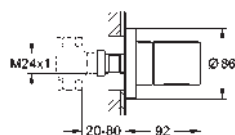

Grotherm 3000 Cosmopolitan
Concealed valve exposed part
set for final installation for 35 028 000

GROHE StarLight chrome finish
for GROHE concealed valves, 1/2", 3/4", 1"
installation depth infinitely adjustable
20-80 mm
metal escutcheon with wall sealing
shut-off handle