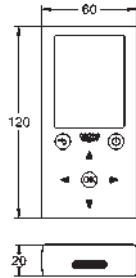

GROHE ESSENCE E

Ref. No. Colour Price netto (€)

36 407 001 chrome 308.00

Remote control
for all GROHE one eye infra-red products as of 06/2015
and GROHE Blue Home until 12/2018

monitoring
consumption and usage data
thermal disinfection cycles (infrared faucets)
auto flush cycles (infrared faucets)
cleaning mode cycles (GROHE Blue Home)
filter and CO₂ capacity (GROHE Blue Home)

configuration
cleaning mode on/off
thermal disinfection (infrared faucets)
detection range
shut off delay (infrared faucets)
auto flush (infrared faucets)
filter capacity (GROHE Blue Home)

service
send and save profile
reset to factory or user settings
filter capacity (GROHE Blue Home)
demo mode
error codes (GROHE Blue Home)

3 x 1.5 V AAA DC battery supply

36 340 000 chrome 59.00