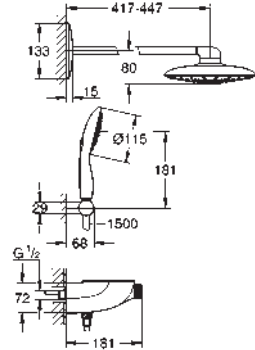

GROHE RAINSHOWER SMARTCONTROL SYSTEM

Ref. No.

Colour

Price netto (€)

26 443 000

chrome

1,310.00

Rainshower System SmartControl 360 DUO
Combi shower system with thermostat, exposed/concealed
consisting of:

exposed/concealed SmartControl thermostat
allows change between:
head shower Rainshower 360 DUO with horizontal
450 mm shower arm, spray plate chrome
GROHE PureRain/GROHE Rain O² spray* and TrioMassage
hand shower Power&Soul 115, spray plate white (27 671 LS0)
hand shower wall holder (27 055)
Silverflex shower hose 1.500 mm (28 364)
minimum flow rate 10 l/min.

GROHE DreamSpray perfect spray pattern
GROHE StarLight chrome finish
GROHE CoolTouch no risk of scalding
GROHE TurboStat compact cartridge
with wax thermoelement
GROHE EcoJoy technology for less water and perfect flow
GROHE SafeStop at 38°C
GROHE SafeStop Plus optional temperature limiter at 43°C included
GROHE SmartControl push for ON-OFF, turn for
volume adjustment from EcoJoy to full flow
GROHE EasyReach shower tray
SpeedClean anti-lime system
Inner WaterGuide for a longer life
Twistfree to prevent hose from twisting
requires rough-in set 26 264 001 and concealed unit
26 449 000 – all to be ordered separately

* to be decided at first installation; factory default
setting: GROHE PureRain