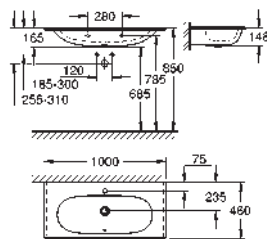

39 566 00H **alpine white** **386.00**

Essence
Vanity basin 100
wall hung
1 hole punched, 2 holes pre-punched
with overflow on opposite site to faucet
suitable for vanity units
1000 x 460 mm
sanitary ware
PureGuard anti scale coating and anti bacterial glazing
8 pieces per pallet