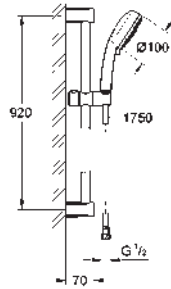

GROHE TEMPESTA

Ref. No.

Colour

Price netto (€)

27 789 002

chrome

65.00

**Tempesta Cosmopolitan 100
Shower rail set 3 sprays**

consisting of:

hand shower (27 572)
shower rail, 900 mm (27 522)
Relexaflex hose 1750 mm 1/2" x 1/2" (28 154)

GROHE DreamSpray perfect spray pattern
GROHE StarLight chrome finish
SpeedClean anti-lime system
Inner WaterGuide for a longer life
suitable for instantaneous heater
min. recommended pressure 1.0 bar