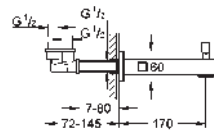

13 304 000 chrome 135.00

Bath spout
wall mounted
GROHE StarLight chrome finish
mousseur
automatic diverter: bath/shower
with concealed connection piece
male thread 1/2"
projection 170 mm
min. recommended pressure 1.0 bar