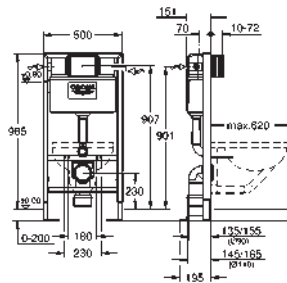

GROHE RAPID SL FREE-STANDING INSTALLATION

Ref. No.

Colour

Price netto (€)

38 586 001

chrome

548.00

Rapid SL

Element for WC, 1.00 m installation height with flushing cistern 6 - 9 l

for free-standing installation, for on-the-wall installations or studded walls
powder coated steel frame, self-supporting for dry-cladding, completely pre-assembled with fixed connections
lockable

fixing material

TÜV approved

2 WC fixing bolts

fixing device for ceramic

distance of fixing bolts 180/230 mm

outlet bend Ø 90 mm

depth adjustable

reducer Ø 90/110 mm

inlet and outlet connecting set

flushing cistern 6 - 9 l containing the following features:

pneumatic discharge valve offering 3 modes of operation: dual flush or start/stop or single flush

front or top actuation

water supply from left/right or back

insulated against condensation

1/2" water supply connection including

integrated angle valve and push fit

flexible hose union

Shortable inspection shaft incl. protection

during construction phase

for on-the-wall installation please order wall brackets 38 558 00M (sold separately)

for mounting of small flush plates please order revision shaft 40 950 000 (sold separately)

38 587 000

chrome

326.00

Rapid SL

Element for WC, 0.82 m installation height with flushing cistern 6 - 9 l

for free-standing installation, for on-the-wall installations or studded walls
powder coated steel frame, self-supporting for dry-cladding, completely pre-assembled with fixed connections
lockable

TÜV approved

fixing material

2 WC fixing bolts

fixing device for ceramic

distance of fixing bolts 180/230 mm

outlet bend Ø 90 mm

depth adjustable

reducer Ø 90/110 mm

inlet and outlet connecting set

flushing cistern 6 - 9 l containing the following features:

pneumatic discharge valve offering 3 modes of operation: dual flush or start/stop or single flush

front or top actuation

water supply from left/right or back

insulated against condensation

1/2" water supply connection including

integrated angle valve and push fit

flexible hose union

Shortable inspection shaft incl. protection

during construction phase

for on-the-wall installation please order wall brackets 38 558 00M (sold separately)

for mounting of small flush plates please order revision shaft 40 950 000 (sold separately)