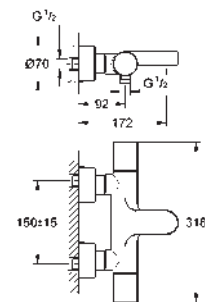

Grotherm 3000 Cosmopolitan
Thermostatic bath mixer 1/2"
wall mounted

100% GROHE CoolTouch consisting of safety housing + S-unions with CoolTouch escutcheons
GROHE StarLight chrome finish
GROHE SafeStop at 38°C
GROHE SafeStop Plus optional temperature limiter at 43°C included
GROHE TurboStat compact cartridge with wax thermoelement
integrated mixed water shut off
Aquadimmer with multiple function
- flow control
- diverter: bath/shower
shower bottom outlet 1/2"
mousseur
built-in non return valves
dirt strainers
protected against backflow
covered S-unions, CoolTouch escutcheons with wall sealing
GROHE EcoJoy technology for less water and perfect flow

34 277 000

chrome

430.00