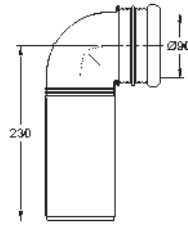

GROHE RAPID SL FOR WC

Ref. No.

Colour

Price netto (€)

42 327 000

PP-outlet bend Ø 90 mm
variable depth adjustment

chrome

16.00