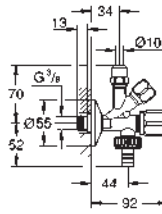

22 034 000 chrome 23.00

Original WAS combination service valve 3/8"
self-sealing connection thread
wall connection 3/8"
outlet thread 3/8"
with length compensation
with compression nut Ø 10mm
outlet 3/4"
with hose connection
grease chamber headpart
non-return valve type EB
long connecting shaft
ergonomic handles
marking: neutral
metal push-on escutcheon Ø 55 mm
for combination with pipe ventilating valve type HB 41 239 000

22 033 000 chrome 19.00
ditto, non self-sealing