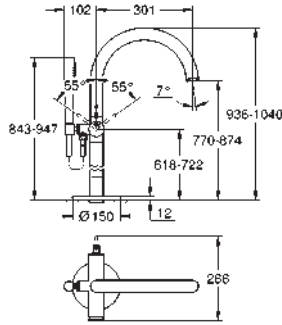

GROHE ATRIO

Ref. No. Colour Price netto (€)

32 653 003	chrome	1,350.00
32 653 DC3	supersteel	1,750.00
32 653 GL3	cool sunrise	*
32 653 DA3	warm sunset	*
32 653 AL3	brushed hard graphite	1,890.00

Atrio
Single-lever bath mixer, floor mounted
set for final installation for 45 984
without roughing-in-set
GROHE SilkMove 35 mm ceramic cartridge with temperature limiter
GROHE StarLight chrome finish automatic diverter: bath/shower spout with mousseur projection 301 mm
integrated non-return valve in the shower outlet 1/2" with shower holder
hand shower Sena Stick (26 465)
Silverflex shower hose 1250 mm protected against backflow