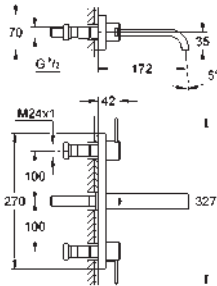

Ref. No. Colour Price netto (€)

20 189 000 chrome 652.00

Allure
Three-hole basin mixer 1/2"
S-Size
wall mounted
without concealed body
set for final installation for
29 025 000
with lever handles, with metal plate
valves hot/cold with ceramic headparts 1/2" - 90°
GROHE StarLight chrome finish
flow limiter 8 l/min.
spout with mousseur, centre distance 200 mm
projection 172 mm,

20 193 000 chrome 696.00
ditto, projection 220 mm