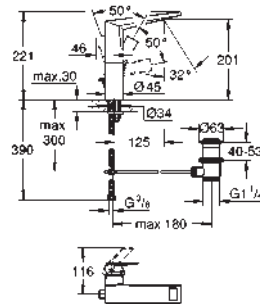

23 109 000	chrome	729.00
23 109 DC0	supersteel	*
23 109 A00	hard graphite	825.00
23 109 AL0	brushed hard graphite	995.00

Allure Brilliant
Single-lever basin mixer 1/2"
L-Size
single hole installation
GROHE SilkMove 28 mm ceramic cartridge
temperature limiter, GROHE StarLight chrome finish
GROHE EcoJoy 5.0 l/min. flow limiter
GROHE QuickFix installation system
spout with integrated mousseur
pop-up waste set 1 1/4"
flexible connection hoses
min. recommended pressure 1.0 bar

23 112 000	chrome	722.00
23 112 DC0	supersteel	*
23 112 A00	hard graphite	*
23 112 AL0	brushed hard graphite	*
ditto, smooth body