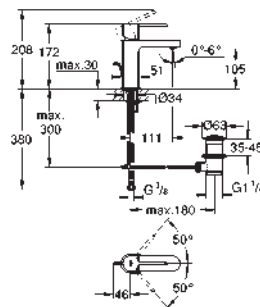

32 612 003

chrome

180.00

Plus
Single-lever basin mixer 1/2"
S-Size

single hole installation
metal lever
GROHE SilkMove 28 mm ceramic cartridge
with temperature limiter
GROHE StarLight chrome finish
GROHE EcoJoy SpeedClean mousseur 5.7 l/min
GROHE AquaGuide adjustable mousseur
GROHE QuickFix Plus installation system
pop-up waste set 1 1/4"
flexible connection hoses