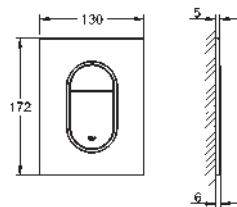

37 624 000 chrome 82.00

Arena Cosmopolitan S
Wall plate
for dual flush or start & stop actuation
for pneumatic discharge valve AV1
GD 2 cistern
vertical installation
130 x 172 mm
made of ABS
GROHE StarLight chrome finish
GROHE EcoJoy technology for less water and perfect flow
flush plate with magnetic holder
and fixing brackets included
small shaft 40 911 000 sold separately