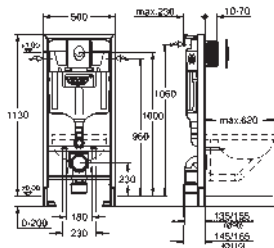

38 750 001 chrome 322.00

Rapid SL
4-in-1 set for WC, 1.13 m installation height
with flushing cistern GD 2

consisting of:
Rapid SL element for WC (38 528 001)
Skate Air flush plate, chrome, vertical installation (38 505 000)
Rapid SL wall brackets (38 558 00M)
including WC set for noise protection (37 131 000)