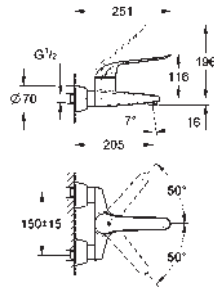

GROHE EUROECO SPECIAL

Ref. No. Colour Price netto (€)

32 778 000 chrome 248.00

Euroeco Special
Single-lever basin mixer 1/2"
wall mounted
GROHE StarLight chrome finish
GROHE SilkMove 46 mm ceramic cartridge
GROHE EcoJoy technology for less water and perfect flow
adjustable flow rate limiter
adjustable temperature limiter
adjustable minimum flow rate
approx. 2.5 l/min
laminar flow straightener 9 l/min.
cast spout, projection 205 mm
metal lever
lever length 170 mm
S-unions

32 779 000 chrome 278.00
ditto, with lockable S unions, projection 221 mm