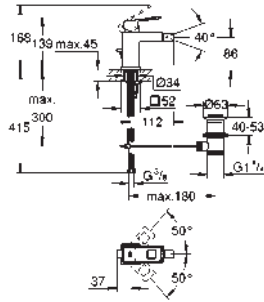

GROHE EUROCUBE

Ref. No. Colour Price netto (€)

23 138 000 chrome 214.00

Eurocube
Single-lever bidet mixer 1/2"
S-Size
single hole installation
metal lever
GROHE SilkMove 28 mm ceramic cartridge
temperature limiter
GROHE StarLight chrome finish
GROHE QuickFix Plus installation system
ball-joint mousseur
pop-up waste set 1 1/4"
flexible connection hoses