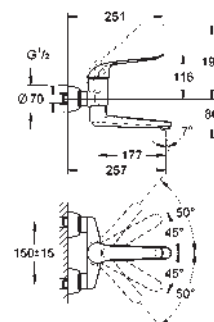

32 773 000 chrome 278.00

Euroeco Special
Single-lever basin mixer 1/2"
wall mounted
GROHE StarLight chrome finish
GROHE SilkMove 46 mm ceramic cartridge
GROHE EcoJoy technology for less water and perfect flow
adjustable flow rate limiter
adjustable temperature limiter
adjustable minimum flow rate
approx. 2.5 l/min
cast swivel spout, lockable
laminar flow straightener 9 l/min.
projection 257 mm
metal lever
lever length 170 mm
S-unions

32 775 000 chrome 291.00
ditto, with lockable S unions, projection 342 mm

SPECIAL FITTINGS