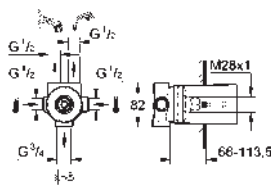

29 033 000 **chrome** **261.00**
5-way diverter
concealed body
wall installation
with ceramic sealing discs
connection cold and hot 1/2"
2 outlets 1/2"
1 bath outlet 3/4"
installation depth infinitely adjustable
66 - 113 mm
DR-brass
min. recommended pressure 1.0 bar