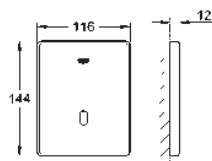

**Tectron Skate Bluetooth
Infra-red electronic for Urinal
for Rapido U**

37 338 000 with transformer 100-240 V AC, 50-60 Hz, 6.75 V DC with infrared sensor and Bluetooth module for bi-directional communication for monitoring, configuration and service purpose

GROHE StarLight finish

flow pressure min 0.5 bar operating pressure max 10 bar with Bluetooth 4.0* for wireless data communication bluetooth transmitter frequency: 2.4 GHz for Apple** and Android devices Bluetooth range (max. 10 m) varies depending on used materials and walls between transmitter and receiver

monitoring

password protected products app detects all Bluetooth products in range auto flush cycles and timing last auto flush usage per day / 30 days

configuration

detection range and shut off delay auto flush cleaning mode

2 on/off timers identification by name

service

send and save 3 profiles reset to factory or user settings CE approved hard and software version