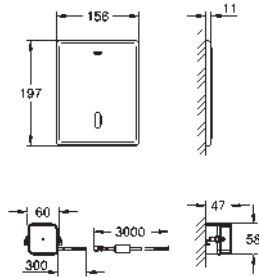

GROHE ELECTRONIC ACTUATIONS FOR WC

Ref. No.

Colour

Price netto (€)

38 698 SD1

stainless steel

597.00

Tectron Skate

Infra-red electronic for WC flushing cistern

with infrared sensor for bi-directional communication for monitoring, configuration and service purpose with transformer 100-230 V AC, 50-60 Hz, 6 V DC for flushing cistern GD 2

servo motor
concealed installation
front plate 156 x 197 mm

infra-red control
7 pre-set programs:
auto flush
cleaning mode
pre-flush on/off
additional functions and precise settings
by remote control 36 407
adjustable flush (3 - 9 l) by hand and remote
CE approved