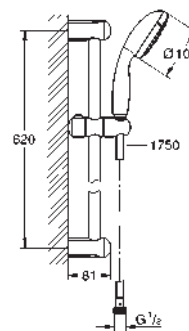

27 645 001 chrome 59.00

Tempesta 100
Shower rail set 4 sprays
consisting of:
hand shower (28 421)
shower rail, 600 mm (27 523)
Relaxaflex hose 1750 mm 1/2" x 1/2" (28 154)
GROHE EcoJoy 9,5 l/min flow limiter
GROHE DreamSpray perfect spray pattern
GROHE StarLight chrome finish
SpeedClean anti-lime system
Inner WaterGuide for a longer life
ShockProof silicone ring prevents damages caused by shower falling
suitable for instantaneous heater
min. recommended pressure 1.0 bar

27 795 001 chrome 59.00
ditto, with non-restricted flow

SHOWERS