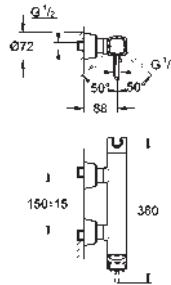

23 316 000 chrome 414.00
23 316 IGO chrome/gold 474.00

Grandera
Single-lever shower mixer 1/2"
wall mounted
GROHE SilkMove 46 mm ceramic cartridge
GROHE StarLight chrome finish
adjustable flow rate limiter
integrated hand shower holder
shower outlet 1/2"
integrated non-return valve
covered S-unions
protected against backflow
min. recommended pressure 1.0 bar