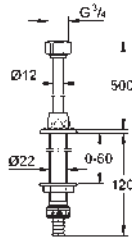

41 130 000 chrome 59.00

Eggemann
Original WAS connection adapter 1/2"
Sink installation
adjustable up to 70 mm
coupling nut 3/4"
Connecting pipe diameter 12 mm
GROHE StarLight chrome finish