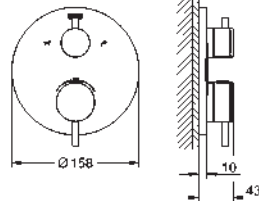

Atrio

Thermostatic bath tub mixer for 2 outlets with integrated shut off/diverter valve

set for final installation for

GROHE Rapido SmartBox 35 600 000

GROHE TurboStat compact cartridge
with wax thermostatic element

GROHE StarLight chrome finish

wall escutcheon with **GROHE QuickFix** (covered
escutcheon- and shaft sealing, covered fixing)

metal escutcheon, retroactively 6° adjustable

printed shower and bath symbol

GROHE SafeStop at 38°C

GROHE SafeStop Plus optional temperature limiter at 43°C or 46°C included

GROHE AquaDimmer, integrated shut off/diverter valve

metal handles

flow performance:

outlet B = 27 l/min

outlet C = 30 l/min

without roughing-in-set

35 600 000	chrome	68.00
GROHE Rapido SmartBox universal rough-in box for concealed installation