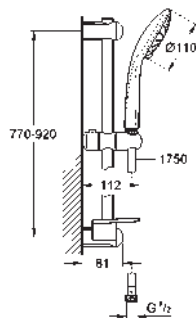

27 225 001 chrome 105.00

**Euphoria 110 Duo
Shower rail set 2 sprays**
consisting of:
hand shower Duo (27 220 000)
Silverflex shower hose 1750 mm (28 388 000)
GROHE EasyReach tray (27 596)
GROHE DreamSpray perfect spray pattern
GROHE SprayDimmer (Stepless flow rate reduction)
GROHE StarLight chrome finish
GROHE QuickFix (upper bracket adjustable for adaption to existing drilling holes)
SpeedClean anti-lime system
Inner WaterGuide for a longer life
Twistfree to prevent hose from twisting
suitable for instantaneous heater
min. recommended pressure 1.0 bar