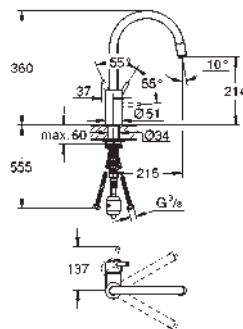

32 663 003 chrome 209.00
32 663 DC3 supersteel 269.00

Concetto
Single-lever sink mixer 1/2"
high spout
single hole installation
GROHE StarLight chrome finish
GROHE SilkMove 35 mm ceramic cartridge
GROHE EasyDock guarantees easy retraction and smooth docking back to the starting position
GROHE Zero separated inner water ways - lead and nickel free
pull-out laminar spray
adjustable flow rate limiter
swivel tubular spout
swivel area 360°
protected against backflow
flexible connection hoses
rapid installation system
min. recommended pressure 1.0 bar