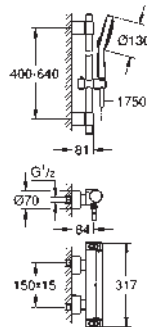

GROHE GROHTHERM 2000

Ref. No. Colour Price netto (€)

34 281 001 chrome 481.00

Grohtherm 2000
Thermostatic shower mixer 1/2" with shower set
consisting of:
Grohtherm 2000 thermostat shower mixer (34 169)
Power&Soul Cosmopolitan shower set 130/
600 mm rail (27 731)
min. recommended pressure 1.0 bar