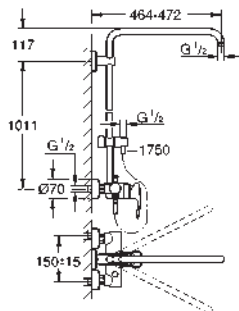

26 240 000

chrome

338.00

Euphoria System
Shower system with single lever mixer for wall mounting

consisting of:

horizontal swivable 450 mm shower arm

exposed single-lever shower mixer with diverter

gliding element

Silverflex shower hose 1750 mm (28 388 000)

GROHE SilkMove 46 mm ceramic cartridge

GROHE StarLight chrome finish

Inner WaterGuide for a longer life

Twistfree to prevent hose from twisting

minimum flow rate 7 l/min.

suitable for instantaneous heaters

from 18 kW/h

min. recommended pressure 1.0 bar