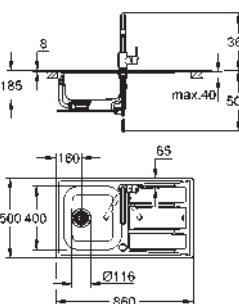

Concetto

Kitchen sink and tap bundle

consisting of:

K400 stainless steel sink with drainer (31 566 SD0)

Concetto single lever sink mixer (32 663 003)

high spout

single hole installation

GROHE StarLight chrome finish

GROHE SilkMove 35 mm ceramic cartridge

pull out mousseur

adjustable flow rate limiter

swivel tubular spout

swivel area 360°

protected against backflow

flexible connection hoses

rapid installation system