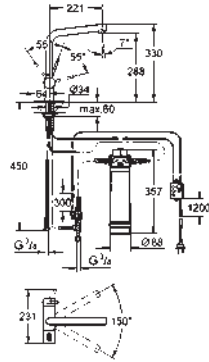

GROHE BLUE PURE

Ref. No. Colour Price netto (€)

31 345 002 chrome 887.00
31 345 DC2 supersteel 888.00

GROHE Blue Pure Minta Starter Kit

consisting of:
GROHE Blue Minta single-lever sink mixer with filter function

single hole installation
separate handle for filtered water headpart 1/2"

GROHE StarLight finish
GROHE SilkMove 35 mm ceramic cartridge adjustable flow rate limiter

swivel tubular spout swivel area 150° separate inner water ways for filtered and non-filtered water flexible connection hoses type of protection IP 21

main switching power supply 100 - 240 V AC 50/60 Hz with safety extra-low voltage (SELV) 6 V DC to filter change display unit

GROHE Blue size S filter, filter head with flexible adjustment adjustable for 600 litre, 1500 litre or 3000 litre filter cartridges

this product contains built-in LED lamps, which cannot be changed: energy efficiency class: A+

KITCHEN FITTINGS