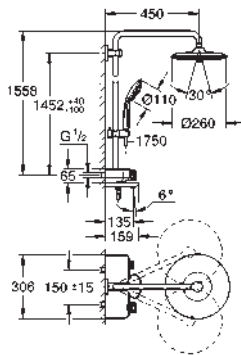

Euphoria SmartControl System 260 Mono

Shower system with bath thermostat for wall mounting

consisting of:

horizontal swivable 450 mm shower arm

upper bracket adjustable for minimal adaption to existing drilling holes

exposed SmartControl bath thermostat

allows change between:

head shower Euphoria 260 (26 455)

3 spray patterns:

Rain, SmartRain, Jet

with ball joint

rotation angle $\pm 15^\circ$

bath inlet

hand shower Euphoria 110 Massage, spray plate white (27 221 001)

3 spray patterns:

Rain, SmartRain, Massage

adjustable in height with gliding element

Silverflex shower hose 1750 mm (28 388 000)

GROHE DreamSpray perfect spray pattern

GROHE StarLight chrome finish

GROHE CoolTouch no risk of scalding

GROHE TurboStat compact cartridge

with wax thermoelement

GROHE EcoJoy technology for less water and perfect flow

- GROHE SafeStop at 38°C

GROHE SafeStop Plus optional temperature limiter at 43°C included

GROHE SmartControl push for ON-OFF, turn for

volume adjustment from EcoJoy to full flow

integrated **GROHE EasyReach** shower tray

SpeedClean anti-lime system

Inner WaterGuide for a longer life

Twistfree to prevent hose from twisting

suitable for instantaneous heaters

from 18 kW/h

minimum flow rate 7 l/min.

min. recommended pressure 1.0 bar