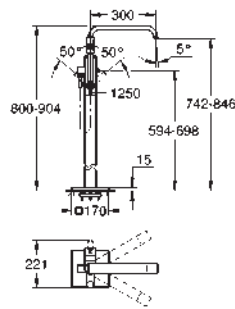

32 754 002 chrome 1,803.20

Allure Single-lever bath mixer 1/2", floor mounted
set for final installation for
45 984
without roughing-in-set
GROHE SilkMove 46 mm ceramic cartridge
GROHE StarLight chrome finish
automatic diverter: bath/shower
swivel spout with mousseur and stop limiter
projection 300 mm
integrated non-return valve in the shower outlet 1/2"
with shower holder
Sena hand shower 6.6 l/min
shower hose 1500 mm
protected against backflow
min. recommended pressure 1.0 bar
shower hose 49"