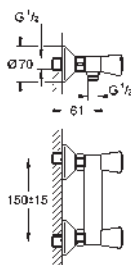

26 317 001 **chrome** **92.00**
Costa S
Shower mixer 1/2"
wall mounted
metal handles
heat-insulated
screwable
Carbidur headpart
shower connection 1/2"
S-unions
GROHE StarLight chrome finish