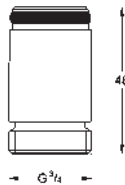

45 562 000

chrome

80.00

Adapter
To convert to other spouts with screw coupling G3/4
Suitable for several sink mixer wall mount
e.g. 33 772 001, 33 772 002, 33 982 002

KITCHEN
FITTINGS