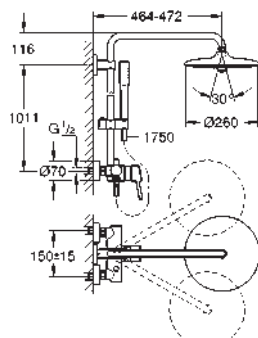

Euphoria Concetto System 260
Shower system with single lever mixer for wall mounting
consisting of:
horizontal swivable 450 mm shower arm
exposed single-lever shower mixer with diverter
allows change between:
head shower Euphoria 260 (26 457)
3 spray patterns:
Rain, SmartRain, Jet
with ball joint
rotation angle $\pm 15^\circ$
hand shower Euphoria Cosmopolitan Stick (27 400 000)
spray pattern: Rain
adjustable in height with gliding element
Silverflex shower hose 1750 mm (28 388 000)
GROHE EcoJoy 9,5 l/min flow limiter
GROHE SilkMove 46 mm ceramic cartridge
GROHE DreamSpray perfect spray pattern
GROHE StarLight chrome finish
SpeedClean anti-lime system
Inner WaterGuide for a longer life
Twistfree to prevent hose from twisting
suitable for instantaneous heaters
from 18 kW/h
minimum flow rate 7 l/min.
min. recommended pressure 1.0 bar