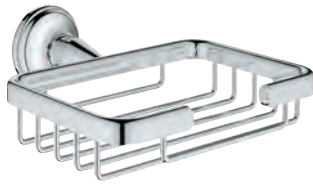

GROHE ESSENTIALS AUTHENTIC

Ref. No.

Colour

Price netto (€)

40 659 001
40 659 EN1

chrome
brushed nickel

37.08
48.33

Essentials Authentic
Filling basket, small
material: metal
concealed fastening
GROHE StarLight chrome finish