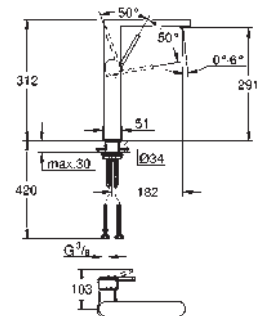

32 618 003 chrome 280.00

Plus
Single-lever basin mixer 1/2"
XL-Size
single hole installation
metal lever
for free-standing basins
GROHE SilkMove 28 mm ceramic cartridge
with temperature limiter
GROHE StarLight chrome finish
GROHE EcoJoy SpeedClean mousseur 5.7 l/min
GROHE AquaGuide adjustable mousseur
rapid installation system
smooth body
flexible connection hoses