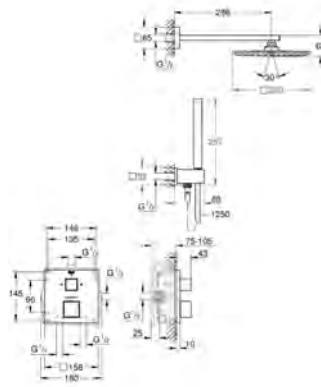

Grotherm Cube
Perfect shower set with Rainshower Allure 230

consisting of:
Grotherm Cube set for final installation with Aquadimmer (24 154)
GROHE Rapido SmartBox universal rough-in box, 1/2" (35 600)
Rainshower Allure 230 metal head shower (27 479)
Rainshower shower arm (27 709)
hand shower Euphoria Cube (27 699 000) 9,5 l/min.
shower outlet elbow (26 370)
Silverflex shower hose 1 250 mm (28 362)

47 175 000 chrome 101.00

GROHE TurboStat cartridge 1/2"

for reversed inlets (hot water right)
fits Grotherm 800, Grotherm 1000, Grotherm 1000 Cosmopolitan, Grotherm
2000, Grotherm Cube and Grotherm 3000 exposed thermostats
service solution, does not comply with EN1111
Note: CoolTouch-function is omitted after
being installed in exposed fittings