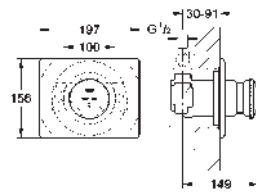

36 121 000 chrome 562.00

Contromix Surf
Self-closing shower mixer 1/2"
with mixture
GROHE StarLight chrome finish
GROHE EcoJoy technology for less water and perfect flow
economy stop function
temperature limiter
flow time adjustable
5-40 sec.
escutcheon, plastic chromed
escutcheon- and shaft-sealing
non-return valve
dirt strainers
set for final installation for 36 122
without concealed body
min. recommended pressure 1.5 bar