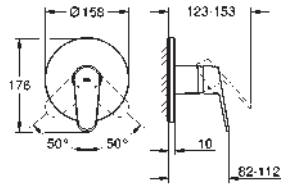

GROHE EURODISC JOY

Ref. No. Colour Price netto (€)

24 055 002 chrome 132.00

Eurodisc Cosmopolitan
Single-lever shower mixer
set for final installation for
GROHE Rapido SmartBox 35 600 000
GROHE SilkMove 46 mm ceramic cartridge
GROHE StarLight chrome finish
wall escutcheon with **GROHE QuickFix** (covered
escutcheon- and shaft sealing, covered fixing)
metal escutcheon, retroactively 6° adjustable
metal lever
flow performance:
outlet B or C = 30 l/min
without roughing-in-set

35 600 000 chrome 68.00
GROHE Rapido SmartBox universal rough-in box for concealed installation

24 056 002 chrome 145.00