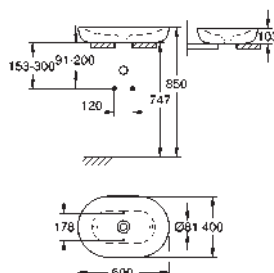

39 608 00H **alpine white** **369.00**

Essence
Vessel basin 60
without overflow
600 x 400 mm
including fixation set
including ceramic waste, removable cover
non-closable
sanitary ware
PureGuard anti scale coating and anti bacterial glazing