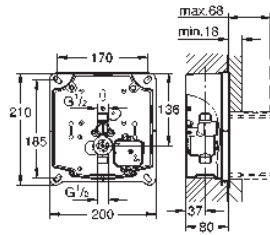

GROHE BLUETOOTH MONITORING

Ref. No.

Colour

Price netto (€)

37 338 000

chrome

131.00

GROHE Rapido U
roughing-in set for urinal
for manual actuation or Tectron
infra-red electronic 6 V or 230 V
water group with stop valve
flow pressure min 0.5 bar
operating pressure max 10 bar
flush aid
functional unit checked ex factory
water supply connections 1/2" outer thread
connecting box for mains supply
installation box with gasket
fixing points for dry cladding and
masonry-in
shortable inspection shaft incl. protection

37 505 SD0

stainless steel

759.00