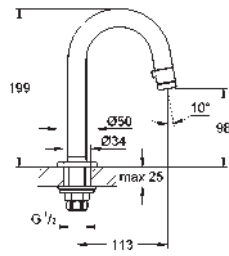

GROHE UNIVERSAL TAP

Ref. No.

Colour

Price netto (€)

20 201 000

chrome

102.00

Universal pillar tap DN15

C-spout
Flow rate: 6l/min at 3 bar flow pressure
Flow-Stop mousseur
ceramic headpart
union nut 1/2"
with 10.5 mm drilling
GROHE StarLight chrome finish
projection 113 mm