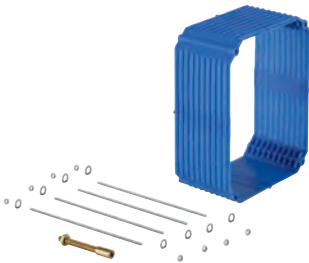

38 896 000

chrome

70.00

Extension-set, 50 mm
for Rapido U or Rapido UMB
shaft extension with fixing material