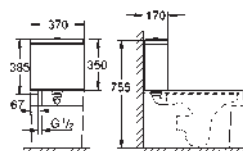

39 490 000 **alpine white** **188.00**
Cube Ceramic
Exposed flushing cistern for close coupled combination
bottom inlet
inlet and outlet concealed
including flushing set GROHE AV1
including fixation set
sanitary ware
24 pieces per pallet