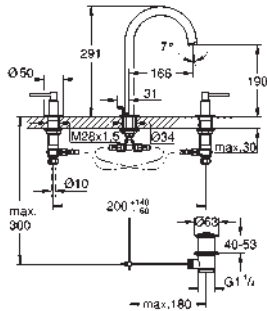

GROHE ATRIO

Ref. No. Colour Price netto (€)

20 009 003	chrome	465.00
20 009 DC3	supersteel	651.00
20 009 GL3	cool sunrise	*
20 009 DA3	warm sunset	*
20 009 AL3	brushed hard graphite	744.00

Atrio
Three-hole basin mixer 1/2"
M-Size
ceramic headparts 1/2", 90°
GROHE StarLight chrome finish
GROHE EcoJoy 5.7 l/min laminar mousseur
swivel tubular spout
with mousseur and stop limiter
pop-up waste set 1 1/4"
flexible connection hoses between spout and side valves
with lever handles
Two different sets of caps included. One set with „H“ and „C“ marking, one set without marking.