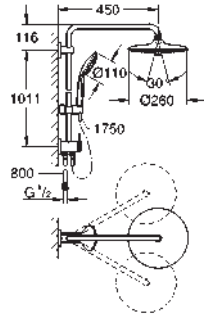

chrome

397.00

Euphoria System 260
Shower system with diverter
for wall mounting

consisting of:

horizontal swivable 450 mm shower arm
change between hand and head shower
by diverter

head shower Euphoria 260 (26 457)