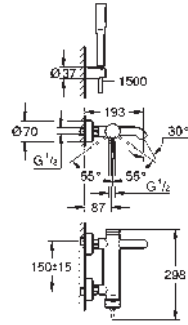

GROHE ESSENCE

Ref. No. Colour Price netto (€)

33 628 001 **chrome** **252.00**

Essence
Single-lever bath mixer 1/2"
wall mounted
metal lever
GROHE SilkMove 35 mm ceramic cartridge
with temperature limiter
GROHE StarLight chrome finish
automatic diverter: bath/shower
mousseur
shower outlet 1/2"
integrated non-return valve
S-unions
protected against backflow
with shower set
consisting of:
hand shower Euphoria Cosmopolitan
Stick (27 400 000) 6.6 l/min
wall shower holder Tempesta Cosmopolitan 100
(27 594 000)
Silverflex shower hose 1.500 mm (28 364)
min. recommended pressure 1.0 bar