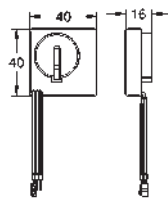

Radio transmitter

for WC receiver module 39 141 000, 38 759 SD0
frequency 868.4 MHz
with option for Dual Flush
can be integrated into a standard electricity box
(measurements according to DIN 49073)
CE approved

INSTALLATION
SYSTEMS