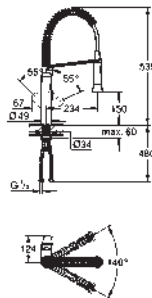

31 379 000	chrome	690.00
31 379 DC0	supersteel	920.00
31 379 A00	hard graphite	*
31 379 AL0	brushed hard graphite	*

K7
Single-lever sink mixer 1/2"
single hole installation
GROHE StarLight finish
GROHE SilkMove 35 mm ceramic cartridge
professional spray
diverter: mousseur/**SpeedClean** shower jet
automatic return to mousseur
metal spray
adjustable flow rate limiter
swivel spout
swivel area 140°
protected against backflow
flexible connection hoses
rapid installation system
min. recommended pressure 1.0 bar