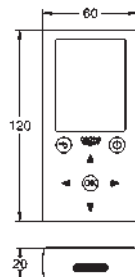

36 407 001 **chrome** **308.00**

Remote control
for all GROHE one eye infra-red products as of 06/2015 and GROHE Blue Home until 12/2018

monitoring
consumption and usage data
thermal disinfection cycles (infrared faucets)
auto flush cycles (infrared faucets)
cleaning mode cycles (GROHE Blue Home)
filter and CO₂ capacity (GROHE Blue Home)
configuration
cleaning mode on/off
thermal disinfection (infrared faucets)
detection range
shut off delay (infrared faucets)
auto flush (infrared faucets)
filter capacity (GROHE Blue Home)
service
send and save profile
reset to factory or user settings
filter capacity (GROHE Blue Home)
demo mode
error codes (GROHE Blue Home)

3 x 1.5 V AAA DC battery supply