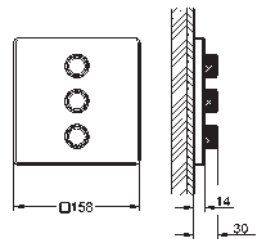

Grotherm SmartControl

Triple volume control trim

set for final installation for
GROHE Rapido SmartBox 35 600 000/35 601 000

metal wall escutcheon with **GROHE QuickFix**

10 mm thin profile escutcheon

GROHE StarLight finish

exchangeable symbols

multiple outlets can be run simultaneously

cover plate in moon white acrylic glass

without roughing-in-set

flow performance:

outlet D = 28 l/min

outlet E = 28 l/min

outlet A = 28 l/min

outlet D+E+A = 65 l/min

optional flow reducer for CALGreen compliance included

35 600 000

chrome

68.00

GROHE Rapido SmartBox universal rough-in box for concealed installation