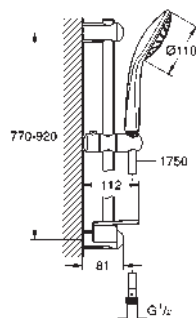

*** SPA colours:

- BE ● GL ● DA ● A0
- EN ● GN ● DL ● AL

27 225 001 chrome 105.00

**Euphoria 110 Duo
Shower rail set 2 sprays**
consisting of:
hand shower Duo (27 220 000)
Silverflex shower hose 1750 mm (28 388 000)
GROHE EasyReach tray (27 596)
GROHE DreamSpray perfect spray pattern
GROHE SprayDimmer (Stepless flow rate reduction)
GROHE StarLight chrome finish
GROHE QuickFix (upper bracket adjustable for adaption to existing drilling holes)
SpeedClean anti-lime system
Inner WaterGuide for a longer life
Twistfree to prevent hose from twisting
suitable for instantaneous heater
min. recommended pressure 1.0 bar