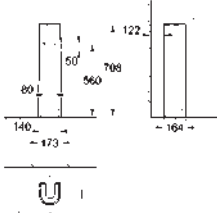

39 425 000 **alpine white** **37.00**
Bau Ceramic
Full pedestal
including fixation set
sanitary ware
30 pieces per pallet