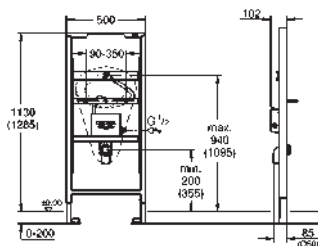

Rapid SL

Element for urinal with temperature sensor
with roughing-in set for T sensor