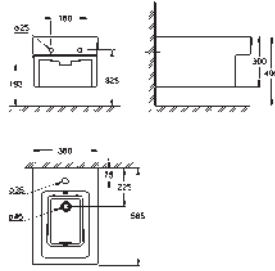

GROHE CUBE CERAMIC

Ref. No.

Colour

Price netto (€)

39 486 00H

alpine white

252.00

**Cube Ceramic
Wall hung bidet**

1 hole punched
with overflow
including fixation set
sanitary ware
fully skirted with invisible fixation
PureGuard anti scale coating and anti bacterial glazing
6 pieces per pallet