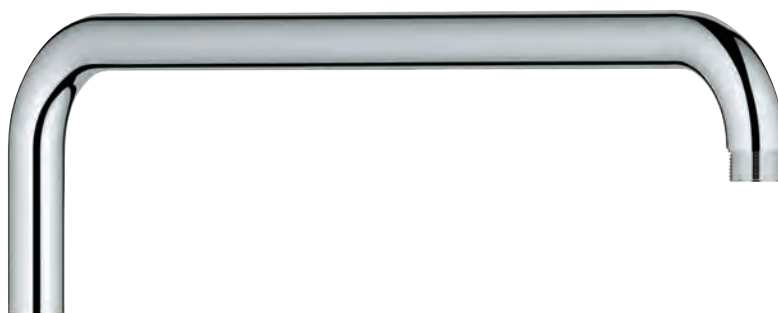

GROHE SHOWER SYSTEM ACCESSORIES