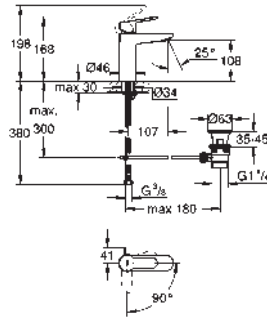

Ref. No. Colour Price netto (€)

23 759 000 chrome 82.00

BauEdge
Single-lever basin mixer 1/2"
M-Size
single hole installation
metal lever
GROHE Longlife ES 28 mm ceramic cartridge
with energy saving function via cold start
GROHE StarLight chrome finish
GROHE EcoJoy mousseur 5.7 l/min
rapid installation system
plastic pop-up waste set 1 1/4"
flexible connection hoses