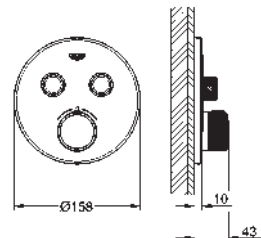

Grotherm SmartControl
Thermostat for concealed installation with 2 valves
set for final installation for
GROHE Rapido SmartBox 35 600 000
metal wall escutcheon with **GROHE QuickFix**
(covered escutcheon and shaft sealing, covered
fixing), retroactively 6° adjustable
GROHE StarLight chrome finish
GROHE SmartControl push for ON-OFF, turn for
volume adjustment from EcoJoy to full flow
exchangeable symbols
GROHE TurboStat compact cartridge
with wax thermoelement
GROHE SafeStop at 38°C
GROHE SafeStop Plus optional temperature limiter at 43°C or 46°C included
built-in non return valves and dirt strainers
multiple outlets can be run simultaneously
without roughing-in-set
flow performance:
outlet B = 24 l/min
outlet C = 26 l/min
outlet B+C = 29 l/min

35 600 000	chrome	68.00
GROHE Rapido SmartBox universal rough-in box for concealed installation		

29 120 000	chrome	565.00
29 120 DC0	supersteel	710.00
29 120 AL0	brushed hard graphite	874.00