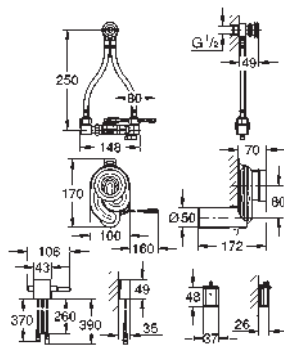

**Temperature sensor for urinal
6 V lithium-battery, type CR-P2**

with water connection set and stop valve

siphon with temperature sensor
cartridge with solenoid valve
and dirt strainer
flow pressure min 0.5 bar
operating pressure max 10 bar

7 pre-set programs:
auto flush
cleaning mode
pre-flush on/off
CE approved
only for certain urinal ceramics, check online TPI