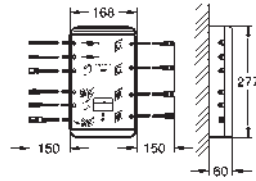

GROHE F-DIGITAL DELUXE

Ref. No. Colour Price netto (€)

36 397 000 chrome 1,480.00

GROHE F-digital Deluxe

Base Unit Box 2.0 Bluetooth (BCU V2.0)

for connecting light, sound and steam modules

consisting of:

- 2 plug connections, each for one pair of sound modules (36 360 000)
- 2 plug connections, each for one pair of light modules (36 359 000) or
- 1 ceiling shower (27 865 000) with integrated light
- 2 plug connections for steam module (36 362 000 or 36 368 000), including 1 connection for steam generator and 1 connection for temperature sensor
- 2 plug connections for power supply (per power supply max. 4 devices light/sound)
- 2 plug connections for Bluetooth unit (supply voltage and data line)

CE approved

must be accessible for service

optional: the base unit box can be placed into

extra equipment 36 367 000

42 429 000 chrome 112.00