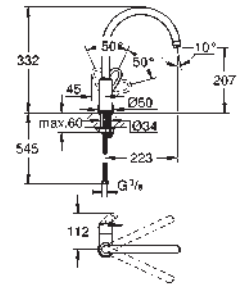

31 368 001 **chrome** *

BauLoop
Single-lever sink mixer 1/2"
high spout
single hole installation
GROHE StarLight chrome finish
GROHE Longlife 28 mm ceramic cartridge
GROHE Zero separated inner water ways - lead and nickel free
spout with mousseur
swivel tubular spout
swivel area 360°
flexible connection hoses
rapid installation system
min. recommended pressure 1.0 bar