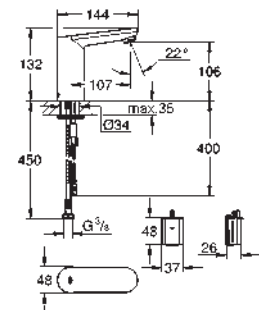

Eurosmart Cosmopolitan E
Infra-red electronic basin tap 1/2" without mixing device
with infrared sensor for bi-directional communication
for monitoring, configuration and service purpose
for cold or premixed water
6 V lithium-battery, type CR-P2
battery lifetime: approx. 7 years (150 actuations a day)
GROHE StarLight chrome finish
GROHE EcoJoy mousseur 5.7 l/min
flexible connection hose
dirt strainer
with integrated solenoid valve
external battery
rapid installation system
multistage battery status display
7 pre-set programs:
auto flush
thermal disinfection
cleaning mode
additional functions and precise settings
by remote control 36 407
CE approved
acoustic group I in accordance with DIN 4109
type of protection faucet IP 59K
min. recommended pressure 1.0 bar

36 330 001

chrome

361.00