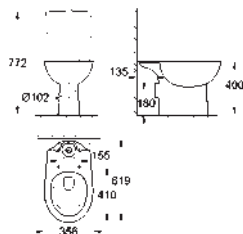

39 349 000 **alpine white** **86.00**
Bau Ceramic
Floor standing WC for close coupled combination
wash down
rimless
horizontal outlet
flush volume 6/3 l
including fixation set
cistern to be ordered separately
sanitary ware
9 pieces per pallet