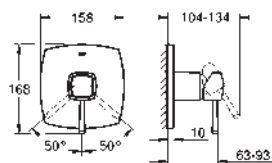

24 067 000 chrome 254.00
24 067 IGO chrome/gold 305.00

Grandera
Single-lever shower mixer
set for final installation for
GROHE Rapido SmartBox 35 600 000
GROHE SilkMove 46 mm ceramic cartridge
GROHE StarLight chrome finish
wall escutcheon with **GROHE QuickFix** (covered
escutcheon- and shaft sealing, covered fixing)
metal escutcheon, retroactively 6° adjustable
metal lever
flow performance:
outlet B or C = 30 l/min
without roughing-in-set

35 600 000 chrome 68.00
GROHE Rapido SmartBox universal rough-in box for concealed installation