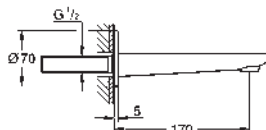

Lineare
Bath spout
wall mounted
GROHE StarLight chrome finish
mousseur
male thread 1/2"
projection 170 mm