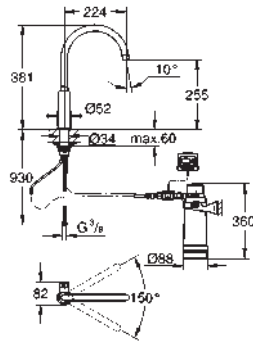

GROHE BLUE PURE

Ref. No.

Colour

Price netto (€)

30 388 000

chrome

*

**GROHE Blue Pure Mono
Starter Kit**

consisting of:

**GROHE Blue Mono faucet with filter function
single hole installation**

C-spout

handle for filtered table water

headpart 1/2"

GROHE StarLight chrome finish

swivel tubular spout

swivel area 360°

flexible connection hoses

GROHE Blue filter head

GROHE Blue Ultrasafe filter for bacteria filtration and premium taste
capacity 3000 l

flow meter for filter lifetime measurement including 2 x AA batteries