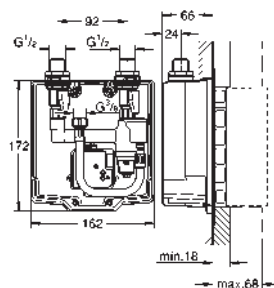

36 336 000

chrome

307.00

Eurosmart Cosmopolitan E
Concealed mounting box
with integrated pre-adjustable thermostatic mixer
wall installation
suitable for IR-sets for final installation
2 stop valves
non-return valve
connection housing for power supply
suitable for

SPECIAL FITTINGS