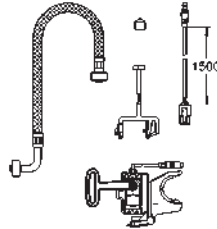

GROHE Sensia Arena

Installation kit for automatic flush and pre-flush

consisting of:

servo motor for GD 2

actuation rod for flushing valve

cable + blind cap

flexible hose

WC actuation plate not included

CE approved

40 899 000 chrome 36.00

Retrofit kit for shower toilets Sensia Arena and IGS

retrofit of existing Rapid SL and Uniset installations to shower toilets Sensia Arena or IGS

including:

conduit pipe with locking ring and flat seal

cable ties

WC connecting pipe Ø 45 mm

waste sleeve Ø 90 mm