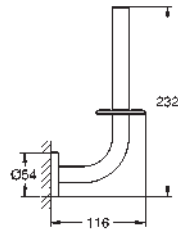

GROHE ESSENTIALS

Ref. No. Colour Price netto (€)

40 385 001	chrome	20.83
40 385 DC1	supersteel	29.16
40 385 ***	SPA colours	29.16

Essentials
Spare toilet paper holder
material: metal
wall mounted
concealed fastening
GROHE StarLight chrome finish