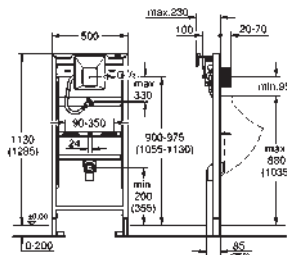

Rapid SL

Element for urinal with infra-red electronic
with GROHE Rapido U

1.13 and 1.30 m installation height
for manual actuation or Tectron
infra-red electronic 6 V or 230 V

for on-the-wall installations or studded walls
powder coated steel frame, self-supporting
for dry-cladding, completely pre-assembled
height adjustable fitting connections
quick adjustment, lockable
fixing material
TÜV approved
HT-outlet bend Ø 50 mm
inlet connection and inlet connecting set
fixing bolts M8, with fixing device for the ceramic
water group with stop valve
flow pressure min 0.5 bar
operating pressure max 10 bar
flush aid
functional unit checked ex factory
water supply connections 1/2" outer thread
connecting box for mains supply 230 V
installation box with gasket
Shortable inspection shaft incl. protection
during construction phase for sets for final
installation with dimensions 116 x 144 mm
including wall brackets 38 558 00M for on-the-wall installation

39 376 000

chrome

262.00