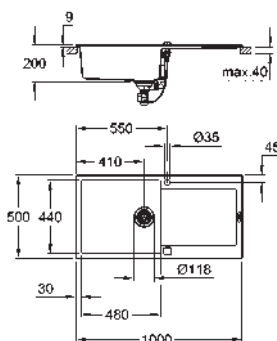

GROHE QuickFix installation system

sink mountable left or right
cut-out: 840 x 480 mm
drainer: automatic waste fitting
accessories included: automatic waste fitting,
waste kit, basket strainer waste, mounting set