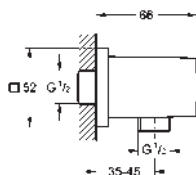

27 707 000 chrome 51.00

Allure Brilliant
Shower outlet elbow, 1/2"
male thread
protected against backflow
metal
GROHE StarLight chrome finish

27 704 000 chrome 30.00

Euphoria Cube
Shower outlet elbow, 1/2"
male thread
protected against backflow
GROHE StarLight chrome finish