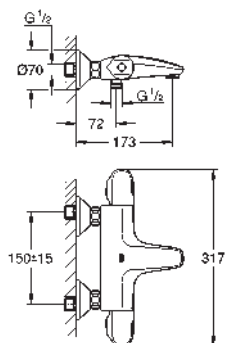

Grotherm 1000

Thermostatic bath mixer 1/2"

wall mounted

GROHE CoolTouch safety housing

GROHE StarLight chrome finish

GROHE MetalGrip ergonomically shaped metal handles

GROHE SafeStop at 38°C

GROHE SafeStop Plus optional temperature limiter at 43°C included

GROHE TurboStat compact cartridge

with wax thermoelement

integrated mixed water shut off

GROHE AquaDimmer Eco with multiple function:

- integrated GROHE EcoButton

(economy button with economy stop for shower)

- flow control

- diverter: bath/shower

shower bottom outlet 1/2"

mousseur

built-in non return valves

dirt strainers

protected against backflow

S-unions

metal escutcheon

min. recommended pressure 1.0 bar

GROHE EcoJoy technology for less water and perfect flow

34 256 004

chrome

*