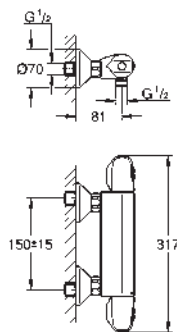

GROHE GROHTHERM 1000

Ref. No.

Colour

Price netto (€)

34 143 003

chrome

232.00

Grotherm 1000

Thermostatic shower mixer 1/2"

wall mounted

GROHE CoolTouch safety housing

GROHE StarLight chrome finish

GROHE MetalGrip ergonomically shaped metal handles

GROHE SafeStop at 38°C

GROHE SafeStop Plus optional temperature limiter at 43°C included

GROHE TurboStat compact cartridge

with wax thermoelement

integrated mixed water shut off

volume handle with **GROHE EcoButton** (economy

button with individually adjustable economy stop)

ceramic headpart 1/2", 180°

shower bottom outlet 1/2"

built-in non return valves

dirt strainers

protected against backflow

S-unions

metal escutcheon

min. recommended pressure 1.0 bar

GROHE EcoJoy technology for less water and perfect flow

34 155 003

chrome

294.00