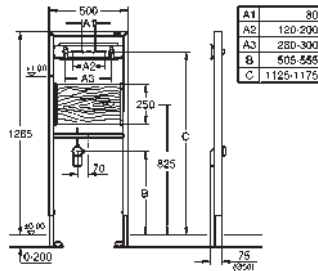

Rapid SL
Element for hospital waste sink
for wall mounted fittings
1.30 m installation height

for on-the-wall installations or studded walls
powder coated steel frame, self-supporting
for dry-cladding, completely pre-assembled
with fixed connections
quick adjustment, lockable
fixing material
TÜV approved
waterproof plywood
HT-outlet bend Ø 50 mm
2 noise protected fitting connections 1/2"
for on-the-wall installation please order wall brackets 38 558 00M (sold separately)

38 553 001

chrome

261.00