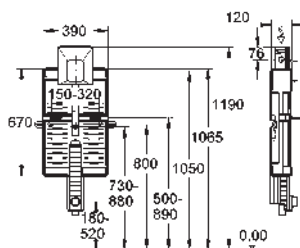

Uniset
Element for urinal with infra-red electronic
with GROHE Rapido U
roughing-in set for urinal
for manual actuation or Tectron infra-red electronic 6 V or 230 V
sound-insulating EPS module for masonry-in with closed surface
rail adaptors for modular fixing for single or series installation
fixing accessories for single installation
height adjustable fitting connections
inlet connection and inlet connecting set
HT-outlet bend Ø 50 mm
threaded bolts M8
fixing material for urinal bowl
water group with stop valve
flow pressure min 0.5 bar
operating pressure max 10 bar
flush aid
functional unit checked ex factory
water supply connections 1/2" outer thread
connecting box for mains supply 230 V
installation box with gasket
Shortable inspection shaft incl. protection during construction phase for sets for final installation with dimensions 116 x 144 mm

37 576 000

chrome

202.00