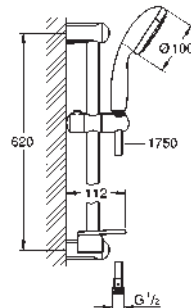

26 638 000 chrome *

Tempesta 100
Shower rail set 2 sprays
consisting of:
hand shower Tempesta 100 (26 161)
shower rail, 600 mm (27 523)
Relaxaflex hose 1750 mm 1/2" x 1/2" (28 154)
GROHE EasyReach tray (27 596)
GROHE EcoJoy 9,5 l/min flow limiter
GROHE DreamSpray perfect spray pattern
GROHE StarLight chrome finish
SpeedClean anti-lime system
Inner WaterGuide for a longer life
ShockProof silicone ring prevents damages caused by shower falling
suitable for instantaneous heater
min. recommended pressure 1.0 bar

27 926 001 chrome 55.00
ditto, with non-restricted flow