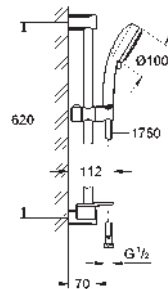

27 928 002

chrome

61.00

**Tempesta Cosmopolitan 100
Shower rail set 2 sprays**

consisting of:

hand shower (27 571)
shower rail, 600 mm (27 521)
Relaxaflex hose 1750 mm 1/2" x 1/2" (28 154)

GROHE EasyReach tray (27 596)

GROHE DreamSpray perfect spray pattern

GROHE StarLight chrome finish

SpeedClean anti-lime system

Inner WaterGuide for a longer life
suitable for instantaneous heater
min. recommended pressure 1.0 bar