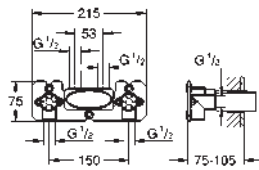

GROHE RAINSHOWER SMARTCONTROL SYSTEM

Ref. No.

Colour

Price netto (€)

26 449 000

chrome

121.00

Concealed body for exposed/concealed variants

wall mounted
2 outlets 1/2"
installation depth 75-105 mm
flushing plug
wall sealing
installation device