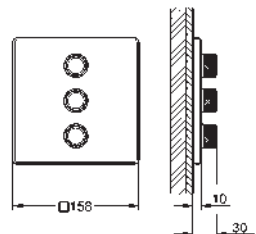

Grotherm SmartControl
Triple volume control trim
set for final installation for
GROHE Rapido SmartBox 35 600 000/35 601 000
metal wall escutcheon with **GROHE QuickFix**
(covered escutcheon and shaft sealing, covered
fixing), retroactively 6° adjustable
10 mm thin profile escutcheon
GROHE StarLight chrome finish
GROHE SmartControl push for ON-OFF, turn for
volume adjustment from EcoJoy to full flow, exchangeable symbols
multiple outlets can be run simultaneously
without roughing-in-set
flow performance:
outlet D = 28 l/min
outlet E = 28 l/min
outlet A = 28 l/min
outlet D+E+A = 65 l/min
optional flow reducer for CALGreen compliance included

35 600 000 chrome 68.00
GROHE Rapido SmartBox universal rough-in box for concealed installation

29 153 LS0 moon white 561.00