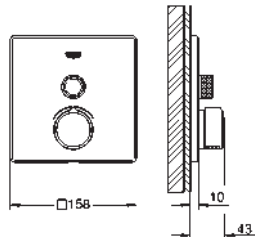

GROHE SMARTCONTROL MIXERS

Ref. No. Colour Price netto (€)

29 147 000 chrome 374.00

SmartControl
Concealed mixer with one valve
set for final installation for
GROHE Rapido SmartBox 35 600 000
metal wall escutcheon with **GROHE QuickFix**
(covered escutcheon and shaft sealing, covered
fixing), retroactively 6° adjustable
GROHE StarLight chrome finish
GROHE SmartControl push for ON-OFF, turn for
volume adjustment from EcoJoy to full flow
exchangeable symbols
cartridge for temperature mixing
without roughing-in-set
flow performance:
outlet B = 27 l/min, outlet C = 27 l/min

35 600 000 chrome 68.00
GROHE Rapido SmartBox universal rough-in box for concealed installation