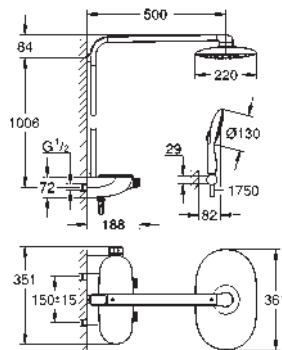

26 361 LS0

moon white

1,190.00

Rainshower System SmartControl 360 MONO Shower system with thermostat for wall mounting

consisting of:

horizontal 500 mm shower arm
exposed SmartControl thermostat
allows change between:
head shower Rainshower 360 MONO, spray plate white
GROHE PureRain/GROHE Rain O² spray*
Power&Soul 130 hand shower, spray plate white (27 673 LS0)
hand shower wall holder (27 055)
Silverflex shower hose 1750 mm (28 388 000)
minimum flow rate 10 l/min.

GROHE DreamSpray perfect spray pattern

GROHE StarLight chrome finish

GROHE CoolTouch no risk of scalding

GROHE TurboStat compact cartridge

with wax thermoelement

GROHE EcoJoy technology for less water and perfect flow

GROHE SafeStop at 38°C

GROHE SafeStop Plus optional temperature limiter at 43°C included

GROHE SmartControl push for ON-OFF, turn for

volume adjustment from EcoJoy to full flow

GROHE EasyReach shower tray

SpeedClean anti-lime system

Inner WaterGuide for a longer life

**suitable for instantaneous heaters
from 18 kW/h**

Twistfree to prevent hose from twisting

* to be decided at first installation; factory default

setting: GROHE PureRain