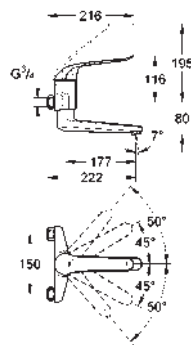

32 772 000

chrome

242.00

Euroeco Special
Single-lever basin mixer
wall mounted

GROHE StarLight chrome finish
GROHE SilkMove 46 mm ceramic cartridge
GROHE EcoJoy technology for less water and perfect flow
adjustable minimum flow rate
approx. 2.5 l/min
adjustable temperature limiter
adjustable flow rate limiter
laminar flow straightener 9 l/min.
cast swivel spout, lockable
projection 222 mm
metal lever
lever length 170 mm
without S-unions
water saving