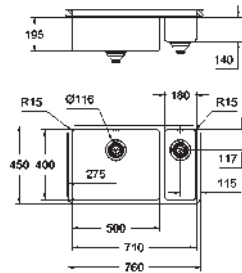

31 575 SD0

stainless steel

474.17

K700 Undermount
Stainless steel sink

model: K700U 80-S 76/45 1.5 lh
mounting type: undermount
material: stainless steel AISI 304 (V2A)
material thickness: 1 mm
GROHE StarLight finish
finish: satin finish
GROHE Whisper
min. cabinet size: 800 mm
dimensions: 760 x 450 mm
1 bowl: 500 x 400 x 195 mm
0.5 bowl: 180 x 400 x 140 mm
GROHE QuickFix installation system
sink mountable left
cut-out: 710 x 400 mm (R15)
drainer: Ø 3.5"/90 mm basket strainer waste
accessories included: waste kit, basket strainer waste, mounting set