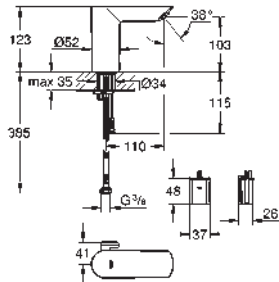

GROHE BAU COSMOPOLITAN E

Ref. No.

Colour

Price netto (€)

36 451 000

chrome

194.00

Bau Cosmopolitan E
Infra-red electronic basin mixer 1/2" with mixing device and adjustable temperature limiter

with infrared sensor for bi-directional communication for monitoring, configuration and service purpose

6 V lithium-battery, type CR-P2

battery lifetime: approx. 7 years (150 actuations a day)

GROHE StarLight chrome finish
GROHE EcoJoy mousseur 5.7 l/min

body made of composite polymer

flexible connection hoses

non-return valve

dirt strainers

with integrated solenoid valve

external battery

rapid installation system

multistage battery status display

7 pre-set programs:

auto flush

thermal disinfection

cleaning mode

additional functions and precise settings

by remote control 36 407

CE approved

acoustic group I in accordance with DIN 4109

min. recommended pressure 1.0 bar

36 452 000

chrome

180.00