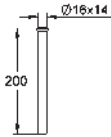

GROHE URINAL FLUSH VALVES

Ref. No.

Colour

Price netto (€)

37 042 000

chrome

16.50

Flush pipe extension
Ø 16 mm
200 mm
brass