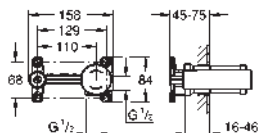

23 571 000 chrome 236.00

Single-lever mixer 1/2", universal concealed body
for 2-hole basin mixers
wall installation
without finishing trim set
GROHE SilkMove 35 mm ceramic cartridge
adjustable flow rate limiter
with temperature limiter
spout can be positioned on the right or left
DR-brass
installation device