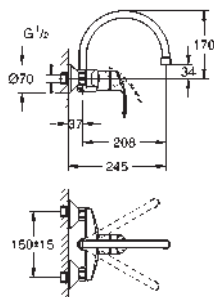

32 482 002

chrome

141.00

Eurosmart
Single-lever sink mixer 1/2"
wall mounted
GROHE StarLight finish
GROHE SilkMove 35 mm ceramic cartridge
mousseur
adjustable flow rate limiter
swivel area 360°
swivel tubular spout
projection 186 mm
integrated temperature limiter
S-unions