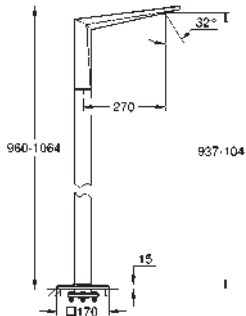

13 301 000 chrome 1,340.00
13 301 DC0 supersteel *
13 301 A00 hard graphite *
13 301 AL0 brushed hard graphite *

**Allure Brilliant
Bath spout, floor mounted**
set for final installation for
45 984
without roughing-in-set
GROHE StarLight chrome finish
spout with integrated mousseur
Total height 1070 mm
projection 270 mm