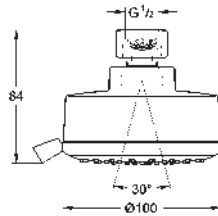

GROHE HEAD AND SIDE SHOWERS

Ref. No. Colour Price netto (€)

26 050 001

chrome

40.00

Tempesta 100
Head shower 1 spray

Rain
ball joint $\pm 15^\circ$ rotatable
GROHE EcoJoy 5.7 l/min. flow limiter
GROHE DreamSpray perfect spray pattern
GROHE StarLight chrome finish
SpeedClean anti-lime system
Inner WaterGuide for a longer life
suitable for instantaneous heater
min. recommended pressure 1.0 bar