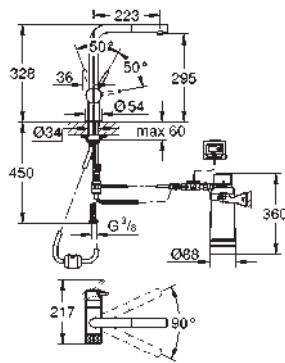

GROHE BLUE PURE

Ref. No.

Colour

Price netto (€)

30 393 000

chrome

*

GROHE Blue Pure Minta Starter Kit

consisting of:

GROHE Blue single-lever sink mixer
with filter function

single hole installation

L-spout

pull out mousseur

separate handle for filtered water

headpart 1/2"

GROHE StarLight chrome finish

GROHE SilkMove 46 mm ceramic cartridge

swivel tubular spout

swivel area 360°

separate inner water ways for filtered

and non-filtered water

flexible connection hoses

GROHE Blue filter head

GROHE Blue Ultrasafe filter for bacteria filtration and premium taste

capacity 3000 l

flow meter for filter lifetime measurement including 2 x AA batteries