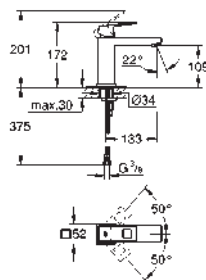

23 446 000 **chrome** **216.00**
Eurocube
Single-lever basin mixer 1/2"
M-Size
single hole installation
metal lever
GROHE SilkMove 28 mm ceramic cartridge
with temperature limiter
GROHE StarLight chrome finish
GROHE EcoJoy SpeedClean mousseur 5.7 l/min
GROHE QuickFix Plus installation system
smooth body
flexible connection hoses
min. recommended pressure 1.0 bar