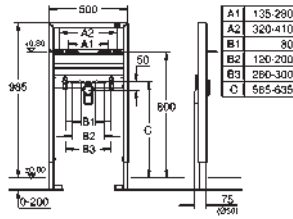

GROHE RAPID SL FOR WASH BASIN AND BIDET

Ref. No.

Colour

Price netto (€)

38 541 000

chrome

124.00

Rapid SL
Element for wash basin, single hole installation
1.00 m installation height

for on-the-wall installations or studded walls
powder coated steel frame, self-supporting
for dry-cladding, completely pre-assembled
with fixed connections
quick adjustment, lockable
fixing material
TÜV approved
wash basin fixing bolts M10 with
fixing device for ceramic
variable distance of fixing bolts
HT-outlet bend Ø 50 mm
seal Ø 32 mm
2 noise protected fitting connections 1/2"
for on-the-wall installation please order wall brackets 38 558 00M (sold separately)

38 544 000

chrome

224.00