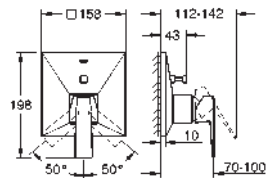

24 072 000 chrome 343.00
24 072 DC0 supersteel 480.00
24 072 A00 hard graphite 515.00
24 072 AL0 brushed hard graphite 549.00

Allure Brilliant
Single-lever mixer with 2-way diverter
set for final installation for
GROHE Rapido SmartBox 35 600 000
GROHE SilkMove 46 mm ceramic cartridge
GROHE StarLight chrome finish
wall escutcheon with **GROHE QuickFix** (covered
escutcheon- and shaft sealing, covered fixing)
metal escutcheon, retroactively 6° adjustable
metal lever
automatic 2-way diverter
flow performance:
outlet B = 27 l/min, outlet C = 27 l/min
without roughing-in-set

35 600 000 chrome 68.00
GROHE Rapido SmartBox universal rough-in box for concealed installation