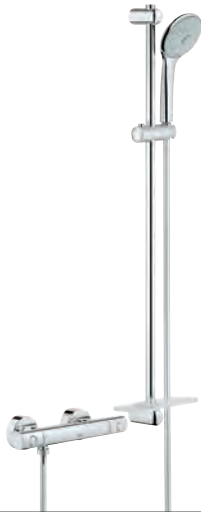

GROHE GROHTHERM 1000 COSMOPOLITAN M

Ref. No.

Colour

Price netto (€)

THERMOSTATS

34 321 002

chrome

341.00

**Grotherm 1000 Cosmopolitan M
Thermostatic shower mixer 1/2" with shower set**

consisting of:

Grotherm 1000 Cosmopolitan M thermostatic shower mixer 1/2"
(34 065 002)

Euphoria 110 Massage shower set, 900 mm (27 226 001)

min. recommended pressure 1.0 bar

47 175 000

chrome

101.00

GROHE TurboStat cartridge 1/2"

for reversed inlets (hot water right)

fits Grotherm 800, Grotherm 1000, Grotherm 1000 Cosmopolitan, Grotherm

2000, Grotherm Cube and Grotherm 3000 exposed thermostats

service solution, does not comply with EN1111

Note: CoolTouch-function is omitted after

being installed in exposed fittings