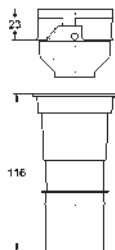

4.5 l adapter for GD2

to reduce the maximum flush volume to 4.5 liters
suitable for all elements with flushing cistern GD 2