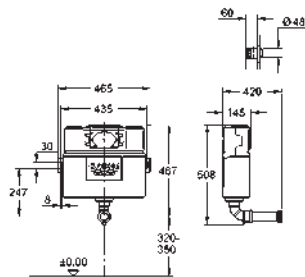

38 691 000 **chrome** **153.00**

Eau2
WC flushing cistern 0.82 m
6l / 3l
Dual Flush
low noise filling valve
6 l flush
concealed installation
0.82 m installation height
water supply from left/right or back
connection from left / right or back
non-interruptible flush cycle
front or top single 6 l only flush
water supply from left/right or top
low noise (group I acc. to German Noise Specification)
insulated against condensation
415 x 410 x 360 mm
with angle stop valve 1/2" and flush pipe
1/2" water supply connection
angle valve 1/2"
fixing brackets
flush pipe
without wall plate/actuation
protecting block
min. recommended static pressure 0.2 bar
air button
front or top actuation
extended hose length for flexibility
when positioning the actuation
sleek and minimal styling allows the button to be fitted in any 360degree orientation
GROHE EcoJoy technology for less water and perfect flow