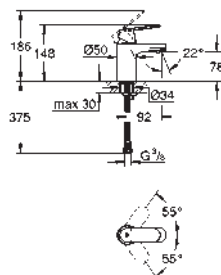

32 824 000

chrome

105.00

Eurosmart Cosmopolitan
Single-lever basin mixer 1/2"
S-Size

single hole installation
metal lever

GROHE SilkMove 35 mm ceramic cartridge
adjustable flow rate limiter
adjustable minimum flow rate
approx. 2.5 l/min

GROHE StarLight chrome finish
GROHE QuickFix installation system
with centering support
mousseur
smooth body
flexible connection hoses
optional temperature limiter ref. no. 46 375 000
acoustic group I in accordance with DIN 4109