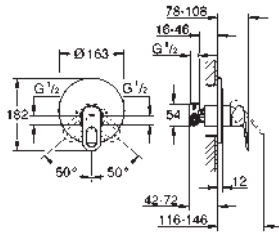

29 080 000 chrome 121.00

BauLoop
Single-lever shower mixer 1/2"
concealed installation
consisting of:
set for final installation
concealed body (33 964)
metal lever
GROHE Longlife 46 mm ceramic cartridge
GROHE StarLight chrome finish
adjustable flow rate limiter
escutcheon- and shaft-sealing
optional temperature limiter ref. no. 46 308 000