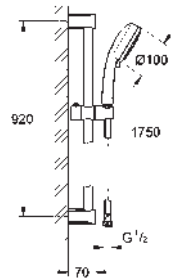

27 788 002

chrome

57.00

**Tempesta Cosmopolitan 100
Shower rail set 2 sprays**

consisting of:

hand shower (27 571)
shower rail, 900 mm (27 522)
Relexaflex hose 1750 mm 1/2" x 1/2" (28 154)

GROHE DreamSpray perfect spray pattern
GROHE StarLight chrome finish
SpeedClean anti-lime system
Inner WaterGuide for a longer life
suitable for instantaneous heater
min. recommended pressure 1.0 bar