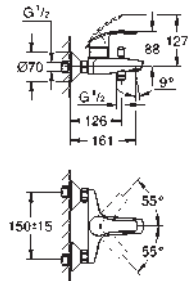

33 300 002 **chrome** **120.00**

Eurosmart
Single-lever bath mixer 1/2"
wall mounted
metal lever
GROHE SilkMove 35 mm ceramic cartridge
with temperature limiter
GROHE StarLight chrome finish
adjustable flow rate limiter
automatic diverter: bath/shower
mousseur
integrated non-return valve in the shower outlet 1/2"
S-unions
metal wall escutcheons
protected against backflow