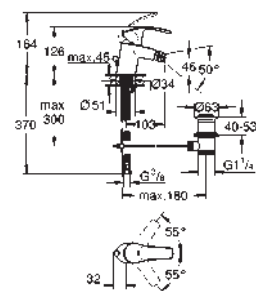

23 789 002 chrome 78.00

Eurosmart
Single-lever bidet mixer 1/2"
S-Size
single hole installation
metal lever
GROHE SilkMove 35 mm ceramic cartridge
adjustable flow rate limiter
with temperature limiter
GROHE StarLight chrome finish
GROHE EcoJoy mousseur 3.8 l/min
GROHE QuickFix rapid installation system
with ball joint
pop-up waste set 1 1/4"
flexible connection hoses

32 929 002 chrome 95.00
ditto, with **GROHE EcoJoy** mousseur 5.7 l/min