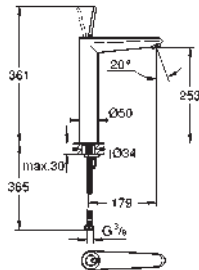

23 427 000 chrome 200.00
23 427 LS0 moon white/chrome 268.00

Eurodisc Joy
Single-lever basin mixer 1/2"
M-Size
single hole installation
metal lever
GROHE FeatherControl Joystick cartridge
GROHE StarLight chrome finish
GROHE EcoJoy SpeedClean mousseur 5.7 l/min
GROHE QuickFix Plus installation system
pop-up waste set 1 1/4"
flexible connection hoses