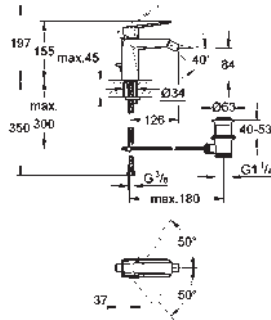

23 117 000 chrome 664.00
23 117 DC0 supersteel *
23 117 A00 hard graphite *
23 117 AL0 brushed hard graphite *

Allure Brilliant
Single-lever bidet mixer 1/2"
M-Size
single hole installation
GROHE SilkMove 28 mm ceramic cartridge
temperature limiter
GROHE StarLight chrome finish
GROHE QuickFix installation system
ball-joint mousseur
pop-up waste set 1 1/4"
flexible connection hoses