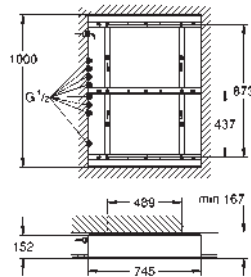

GROHE HEAD AND SIDE SHOWERS

Ref. No. Colour Price netto (€)

26 373 001 chrome 19,700.00

Rainshower F-Series 40" AquaSymphony
Ceiling shower 6+ sprays with light
1016 mm x 762 mm x 145 mm
metal
minimum flow rate 25 l/min
min. recommended pressure 3.0 bar
1 x AquaCurtain
1 x Pure XL spray
1 x 2 cold mist spray
2 x GROHE PureRain spray 400 x 190 mm
2 x XL Waterfall (separately controlled)
1 x 4 Bokoma Spray with adjustment angle 20° and combinations
full spectrum LED: soft light with changing rainbow colours
individually adjustable: permanent lighting with colour selection
power supply for light 12 V DC
CE approved
SpeedClean anti-lime system
GROHE DreamSpray perfect spray pattern
GROHE StarLight finish

requires rough-in set (26 376 001), F-digital Deluxe base unit box (26 376 000), Bluetooth unit (36 371 000) and various cable connections – all to be ordered separately due to individualised installation

The ceiling construction must be appropriate for the static requirement of the product (total product weight > 70 kg). Ceiling shower has to be controlled by 8 outlets + 1 hand shower outlet and the performance of the waste must be of sufficient size (> 100 l/min). For detailed planning please see separate planning & installation guide before start.

recommendation: configuration with Grohtherm F or Grohtherm SmartControl

this product contains built-in LED lamps, which cannot be changed: energy efficiency class: A++

26 376 001 chrome 1,860.00

Rainshower F-Series 40"
Roughing-in set
for use with Rainshower F-Series 40" AquaSymphony ceiling shower
1000 mm x 745 mm x 152 mm
min. installation depth: 167 mm
waterways: brass
1/2" connections