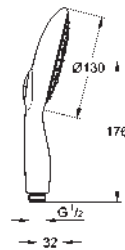

27 672 000 chrome 91.00
27 672 GL0 cool sunrise 113.00
27 672 DA0 warm sunset 129.00
27 672 A00 hard graphite 129.00
27 672 AL0 brushed hard graphite 138.00
27 672 PV0 chrome/natural sandstone 100.00

27 672 DR0 chrome/limestone 90.00
27 672 HF0 chrome/fired clay 90.00
27 672 TN0 chrome/misty slate 102.00
27 672 XH0 chrome/frosted granite 100.00

Power&Soul 130
Hand shower 4+ sprays
GROHE Rain O², Rain, Bokoma Spray, Jet
GROHE EcoJoy 9,5 l/min flow limiter
GROHE DreamSpray perfect spray pattern
GROHE One-click showering
spray selection via push of a button
GROHE StarLight chrome finish
SpeedClean anti-lime system
Inner WaterGuide for a longer life
universal mounting system, fitting all standard shower hoses
suitable for instantaneous heater
min. recommended pressure 1.0 bar