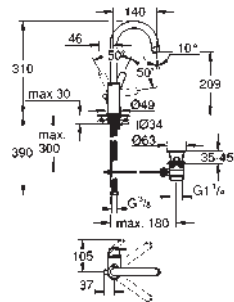

23 753 000 **chrome** **93.00**

BauFlow
Single-lever basin mixer 1/2"
L-Size
single hole installation
metal lever
GROHE Longlife 28 mm ceramic cartridge
GROHE StarLight chrome finish
GROHE EcoJoy mousseur 5.7 l/min
rapid installation system
swivel tubular spout
plastic pop-up waste set 1 1/4"
flexible connection hoses