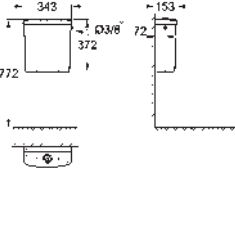

39 494 000 alpine white 52.00
Bau Ceramic
Exposed flushing cistern
side inlet
including flushing set
sanitary ware
24 pieces per pallet