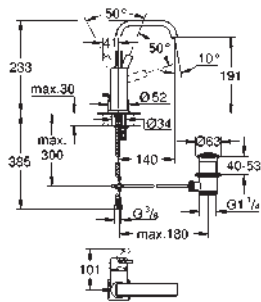

32 146 000 chrome 497.00

Allure
Single-lever basin mixer 1/2"
L-Size
single hole installation
GROHE SilkMove 28 mm ceramic cartridge
GROHE StarLight chrome finish
GROHE EcoJoy 6.0 l/min. flow limiter
rapid installation system
mousseur
U - spout
pop-up waste set 1 1/4"
flexible connection hoses

23 076 000 chrome 497.00
ditto, without pop-up waste set