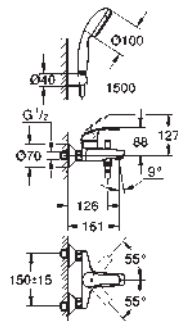

33 302 20A **chrome** **112.00**

Eurosmart
Single-lever bath mixer 1/2"
wall mounted
metal lever
GROHE SilkMove 35 mm ceramic cartridge
with temperature limiter
GROHE StarLight chrome finish
adjustable flow rate limiter
automatic diverter: bath/shower
mousseur
integrated non-return valve in the shower outlet 1/2"
S-unions
metal wall escutcheons
protected against backflow
with shower set
consisting of:
hand shower Tempesta 100, 1 spray, 9.5 l/min (27 923)
wall shower holder (28 605)
Relexaflex hose 1500 mm 1/2" x 1/2" (28 151)