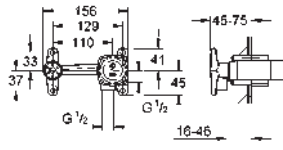

GROHE GRANDERA

Ref. No. Colour Price netto (€)

23 319 000 chrome 200.00

Grandera
Single-lever mixer 1/2", concealed body
for 2-hole basin mixers
wall installation
without finishing trim set
GROHE SilkMove 35 mm ceramic cartridge
adjustable flow rate limiter
installation depth 45 to 75 mm
installation device
min. recommended pressure 1.0 bar