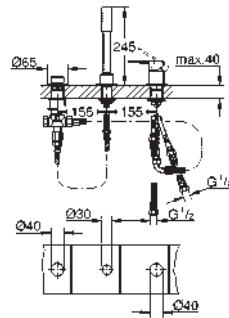

Ref. No. Colour Price netto (€)

19 965 001 chrome 595.00

Lineare
Three-hole single-lever bath combination
Three hole installation
GROHE SilkMove 35 mm ceramic cartridge with temperature limiter
GROHE StarLight chrome finish
consisting of:
single lever mixer operating element
diverter bath/shower without spout
hand shower Sena Stick (26 465)
metal shower hose 2000 mm
flexible connection hoses
connection for shower hose
protected against backflow
for use with (29 037 000)
for combination with (28 990 / 28 991)

29 037 000 chrome 734.00