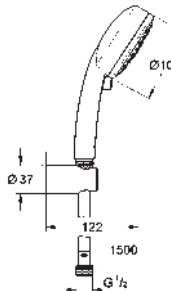

27 588 002

chrome

41.00

**Tempesta Cosmopolitan 100
Wall holder set 3 sprays**

consisting of:

hand shower (27 574)
wall shower holder non-adjustable (27 594)
Relexaflex hose 1500 mm 1/2" x 1/2" (28 151)

GROHE EcoJoy 9,5 l/min flow limiter
GROHE StarLight chrome finish
GROHE DreamSpray perfect spray pattern
SpeedClean anti-lime system
Inner WaterGuide for a longer life
suitable for instantaneous heater
min. recommended pressure 1.0 bar