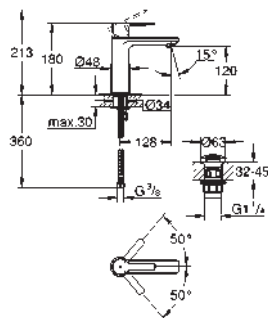

23 106 001 chrome 193.00
23 106 DC1 supersteel 267.00

Lineare
Single-lever basin mixer 1/2"
S-Size
single hole installation
metal lever
GROHE SilkMove 28 mm ceramic cartridge
with temperature limiter
GROHE StarLight chrome finish
GROHE EcoJoy SpeedClean mousseur 5.7 l/min
GROHE QuickFix Plus installation system
smooth body with push-open pop-up waste set 1 1/4"
flexible connection hoses