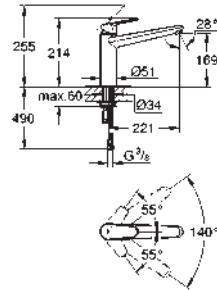

33 770 002 **chrome** **219.00**

Eurodisc Cosmopolitan
Single-lever sink mixer 1/2"
medium spout
single hole installation
GROHE StarLight finish
GROHE SilkMove 35 mm ceramic cartridge
mousseur
adjustable flow rate limiter
swivel cast spout
swivel area 140°
flexible connection hoses
rapid installation system