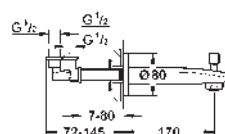

Eurostyle Cosmopolitan

Bath spout

wall mounted

GROHE StarLight chrome finish

mousseur

automatic diverter: bath/shower

with concealed connection piece

male thread 1/2"

projection 170 mm