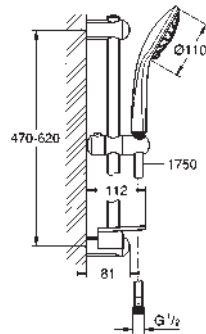

27 243 001 **chrome** 110.00

**Euphoria 110 Massage
Shower rail set 3 sprays**

consisting of:
hand shower Massage (27 239 000)
shower rail, 600 mm (27 499)
Silverflex shower hose 1750 mm (28 388 000)
GROHE EasyReach tray (27 596)
GROHE EcoJoy 9,5 l/min flow limiter
GROHE DreamSpray perfect spray pattern
GROHE SprayDimmer (Stepless flow rate reduction)
GROHE StarLight chrome finish
GROHE QuickFix (upper bracket adjustable for adaption to existing drilling holes)
SpeedClean anti-lime system
Inner WaterGuide for a longer life
Twistfree to prevent hose from twisting
suitable for instantaneous heater
min. recommended pressure 1.0 bar

27 231 001 **chrome** 107.00
ditto, with non-restricted flow