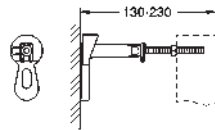

Rapid SL
Wall brackets

for on-the-wall installations
for fixing the elements at the brick-wall
or in front of the studded wall
steady vertical adjustment from
130 - 230 mm
cladding for single or series installation
fixing material
2 pieces

42 824 000

chrome

689.00