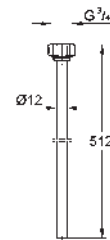

41 133 000 chrome 47.00

Eggemann
Original WAS connecting pipe 3/4"
coupling nut 3/4"
Connecting pipe diameter 12 mm
GROHE StarLight chrome finish