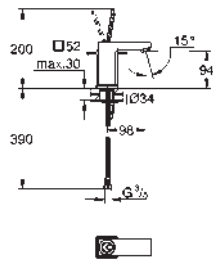

23 656 000 chrome 221.00

Eurocube Joy
Single-lever basin mixer 1/2"
S-Size
single hole installation
metal lever
GROHE FeatherControl Joystick cartridge
GROHE StarLight chrome finish
GROHE EcoJoy SpeedClean mousseur 5.7 l/min
GROHE QuickFix Plus installation system
smooth body
flexible connection hoses