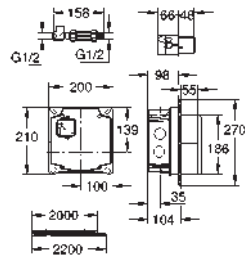

GROHE EUROCUBE E

Ref. No. Colour Price netto (€)

36 264 001 **chrome** **166.00**

Concealed mounting box
wall installation
for installation with pre-mixed or cold water
suitable for IR-sets for final installation
connection housing for power supply
suitable for 36 447 000, 36 442 000