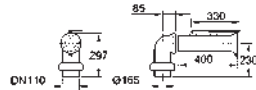

GROHE EURO CERAMIC

Ref. No.

Colour

Price netto (€)

39 453 000

WC connection outlet
horizontal
320 mm from wall

chrome

*