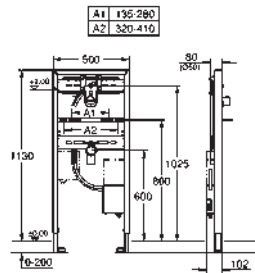

38 748 002

chrome

417.00

Rapid SL

Element for wash basin with roughing-in set for infra-red electronic

for wall mounted fittings suitable for trim sets Europlus E 36 042 SD0, Essence E 36 447 000 and Eurocube E 36 442 000

1.13 m installation height

for on-the-wall installations or studed walls powder coated steel frame, self-supporting for dry-cladding, completely pre-assembled quick adjustment, lockable fixing material
wash basin fixing bolts M10 with fixing device for ceramic variable distance of fixing bolts HT-outlet bend Ø 50 mm seal Ø 32 mm
pre-mounted roughing-in set with protecting block
fire-proof pipe for laying electronic cables
installation box with water group, stop valve and flush elbow
connection with noise protected fitting holder 1/2" connecting box for mains supply 230 V
CE approved
for installation with pre-mixed or cold water
for on-the-wall installation please order wall brackets 38 558 00M (sold separately)