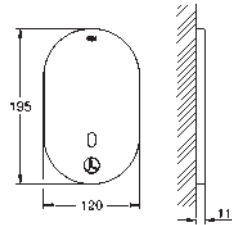

GROHE BLUETOOTH MONITORING

Ref. No.

Colour

Price netto (€)

36 415 000

chrome

625.00

**Eurosmart Cosmopolitan E Bluetooth
Infra-red electronic for concealed shower thermostat**

with infrared sensor and Bluetooth module for bi-directional communication for monitoring, configuration and service purpose with transformer 100-240 V AC, 50-60 Hz, 6.75 V DC for concealed installation box 36 416 000

GROHE StarLight finish

chrome escutcheon with Bluetooth 4.0* for wireless data communication for Apple** and Android devices Bluetooth range (max. 10 m) varies depending on used materials and walls between transmitter and receiver

monitoring

password protected products app detects all Bluetooth products in range auto flush cycles and timing last auto flush usage per day / 30 days thermal disinfection cycles and timings last disinfection

configuration

shut off delay auto flush thermal disinfection

cleaning mode 2 on/off timers identification by name

service

send and save 3 profiles reset to factory or user settings hard and software version CE approved

36 416 000

chrome

587.00