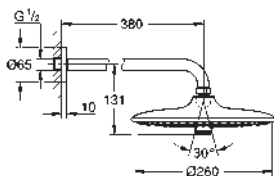

Euphoria 260
Head shower set 380 mm, 3 sprays
consisting of:
head shower Euphoria 260 (26 457)
3 spray patterns:
Rain, SmartRain, Jet
Shower arm Rainshower 380 mm (28 361 000)
GROHE EcoJoy 9,5 l/min flow limiter
GROHE DreamSpray perfect spray pattern
GROHE StarLight chrome finish
SpeedClean anti-lime system
Inner WaterGuide for a longer life
suitable for instantaneous heater
min. recommended pressure 1.0 bar

26 458 000 chrome 192.00
ditto, with non-restricted flow