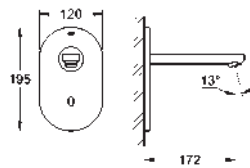

36 273 000

chrome

377.00

Euroeco Cosmopolitan E
Infra-red electronic wall basin tap without mixing device
with infrared sensor for bi-directional communication for monitoring, configuration and service purpose for cold or premixed water
with transformer 100-230 V AC, 50-60 Hz, 6 V DC
chrome spout
projection 172 mm
7 pre-set programs:
auto flush
thermal disinfection
cleaning mode
additional functions and precise settings
by remote control 36 407
set for final installation for concealed fitting box
36 336 000/36 337 000
CE approved
acoustic group I in accordance with DIN 4109