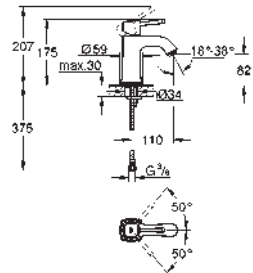

23 310 000	chrome	354.00
23 310 IGO	chrome/gold	406.00
23 310 DA0	warm sunset	414.00

Grandera
Single-lever basin mixer 1/2"
M-Size
single hole installation
GROHE SilkMove 28 mm ceramic cartridge
temperature limiter
GROHE StarLight chrome finish
GROHE EcoJoy technology for less water and perfect flow
GROHE QuickFix installation system
GROHE AquaGuide adjustable mousseur 5.7 l/min
smooth body
flexible connection hoses
min. recommended pressure 1.0 bar