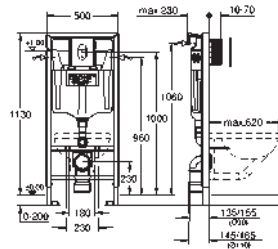

GROHE RAPID SL FOR WC

Ref. No.

Colour

Price netto (€)

38 929 000

chrome

235.00

Rapid SL
4-in-1 set for WC, 1.13 m installation height
with flushing cistern GD 2

consisting of:

Rapid SL element for WC (38 528 001)

Arena Cosmopolitan flush plate, chrome, vertical installation (38 844 000)

Rapid SL wall brackets (38 558 00M)

including WC set for noise protection (37 131 000)