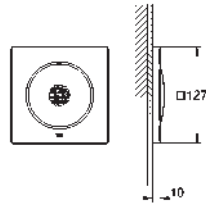

GROHE F-DIGITAL DELUXE

Ref. No. Colour Price netto (€)

36 360 000 **chrome** 1,100.00

**Rainshower F-Series
Sound set**
127 x 127 mm per module
full range stereo speaker
consisting of:
2 speakers with plug connections
waterproof & corrosion protected
GROHE StarLight chrome finish
requires rough-in set (29 073 000), F-digital Deluxe base unit
box (26 374 000 or 36 397 000), Bluetooth unit (36 371 000)
and various cable connections – all to be ordered separately
due to installation situation
For detailed planning and product information please
contact your local GROHE Customer Service.

29 073 000 **chrome** 246.00