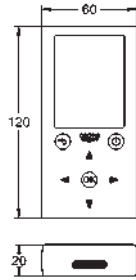

GROHE ELECTRONIC ACTUATIONS FOR URINAL

Ref. No.

Colour

Price netto (€)

36 407 001

chrome

308.00

Remote control

for all GROHE one eye infra-red products as of 06/2015 and GROHE Blue Home until 12/2018

monitoring

consumption and usage data
thermal disinfection cycles (infrared faucets)
auto flush cycles (infrared faucets)
cleaning mode cycles (GROHE Blue Home)
filter and CO₂ capacity (GROHE Blue Home)

configuration

cleaning mode on/off
thermal disinfection (infrared faucets)
detection range
shut off delay (infrared faucets)
auto flush (infrared faucets)
filter capacity (GROHE Blue Home)

service

send and save profile
reset to factory or user settings
filter capacity (GROHE Blue Home)
demo mode
error codes (GROHE Blue Home)

3 x 1.5 V AAA DC battery supply

39 368 000

chrome

629.00