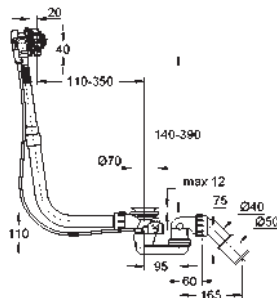

28 991 000 chrome 154.00

Talentofill
Inlet-, pop-up and waste-system
for body formed bath tubs
without finishing trim set
with bottle trap and 45°-outlet-bend
without anti-vacuum device
installation acc. to DIN 1988
only with anti-vacuum device
A2 type
or Talentofill connection set (28 995)

CERAMICS