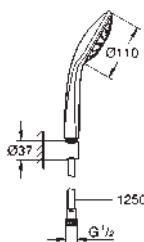

27 354 000 chrome 54.00

**Euphoria 110 Mono
Wall holder set 1 spray**
consisting of:
hand shower Mono (27 265 000)
wall shower holder (27 056)
Silverflex shower hose 1 250 mm (28 362)
GROHE DreamSpray perfect spray pattern
GROHE StarLight chrome finish
SpeedClean anti-lime system
Inner WaterGuide for a longer life
Twistfree to prevent hose from twisting
suitable for instantaneous heater
min. recommended pressure 1.0 bar