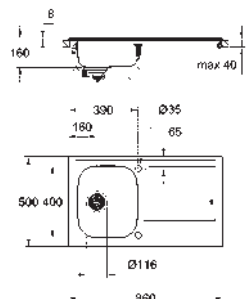

31 552 SD0

stainless steel

95.83

K200

Stainless steel sink with drainer

model: K200 45-S 86/50 1.0 rev

mounting type: standard built-in

material: stainless steel AISI 304 (V2A)

material thickness: 0.6 mm

GROHE StarLight finish

finish: pre-polished

GROHE Whisper

min. cabinet size: 450 mm

dimensions: 860 x 500 mm

1 bowl: 340 x 400 x 170 mm

GROHE QuickFix installation system

sink mountable left or right

cut-out: 840 x 480 mm

drilling holes: 2 x 35 mm

drainer: automatic waste fitting

accessories included: automatic waste fitting,

waste kit, basket strainer waste, mounting set