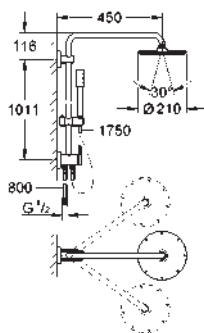

27 058 000

chrome

850.00

Rainshower System 210 Shower system with diverter for wall mounting

consisting of:

horizontal swivable 450 mm shower arm

change between hand and head shower

by diverter

metal head shower Rainshower Cosmopolitan 210 (28 368 000)

with ball joint

rotation angle $\pm 15^\circ$

hand shower Sena (28 034 000)

adjustable in height with gliding element (12 140 000)

metal shower hose 1750 mm

connection to water supply with 1/2"-thread of

the 800 mm shower hose to faucet / wall union

GROHE DreamSpray perfect spray pattern

GROHE StarLight chrome finish

SpeedClean anti-lime system

Inner WaterGuide for a longer life

suitable for instantaneous heaters

from 18 kW/h

minimum flow rate 7 l/min.

min. recommended pressure 1.0 bar