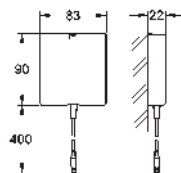

Switch-mode power supply
for one eye infra-red wash basin mixer
switch-mode power supply with operating
voltage 100-230 V AC, 50 - 60 Hz
for concealed socket with cover and strain relief