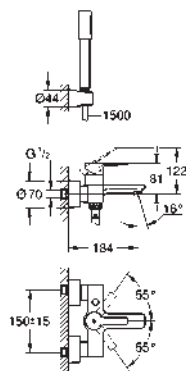

33 850 001 chrome 324.00

Lineare
Single-lever bath mixer 1/2"
wall mounted
metal lever
GROHE SilkMove 35 mm ceramic cartridge
with temperature limiter
GROHE StarLight chrome finish
automatic diverter: bath/shower
mousseur
shower outlet 1/2"
integrated non-return valve
covered S-unions
protected against backflow
with shower set
consisting of:
hand shower Sena Stick (26 465)
wall shower holder Tempesta Cosmopolitan 100
(27 594 000)
Silverflex shower hose 1.500 mm (28 364)
min. recommended pressure 1.0 bar