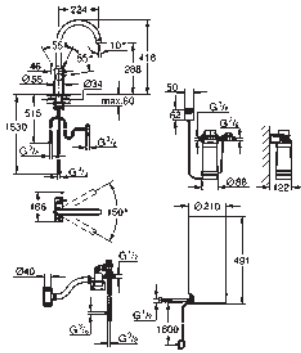

Ref. No. Colour Price netto (€)

30 079 001 chrome 1,620.00
30 079 DC1 supersteel 1,800.00

**GROHE Red Duo
Faucet and L size boiler**
consisting of:
**GROHE Red Duo single-lever sink mixer
single hole installation**
C-spout
GROHE ChildLock push buttons for boiling water
TÜV certified triple electronic safeguards against accidental
activation of boiling water
GROHE StarLight chrome finish
GROHE SilkMove 28 mm ceramic cartridge
insulated tubular spout
swivel area 150°
separate water ways
flexible connection hoses
connection for GROHE Red boiler
GROHE Red boiler L size
reservoir for boiling and hot water
5.5 liter 100° C boiling water
7 liter total capacity
required inlet pressure: 1-7 bar
with flexible connection hose and outlet for boiling water
CE approved
power supply 230 V 50 Hz
power consumption 2100 W
standby power consumption 15 W
energy efficiency class A
GROHE Red filter set
for protection of the boiler from limescale
capacity 600 l at 20° dKH
5 phase filter
flow rate measuring unit