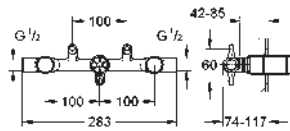

29 025 000 chrome 238.00

Two-handle basin mixer
concealed body, 1/2"
for 3-hole wash-basin mixer
wall installation
without finishing trim set
Installation depth 43 - 85 mm
DR-brass
installation device