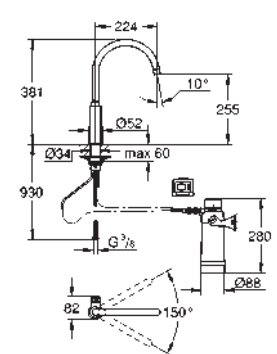

30 387 000

chrome

*

**GROHE Blue Pure Mono
Starter Kit**

consisting of:

GROHE Blue Mono faucet with filter function

single hole installation

C-spout

handle for filtered table water
headpart 1/2"

GROHE StarLight chrome finish

swivel tubular spout

swivel area 360°

flexible connection hoses

GROHE Blue filter head

GROHE Blue activated carbon filter for premium taste

capacity 3000 l

filter exchange timer including 2 x AA batteries