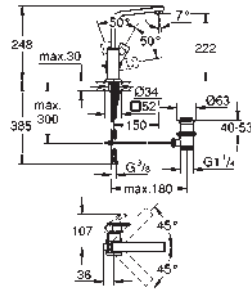

GROHE EUROCUBE

Ref. No. Colour Price netto (€)

23 135 00E chrome 239.00

Eurocube
Single-lever basin mixer 1/2"
L-Size
single hole installation
metal lever
GROHE SilkMove 28 mm ceramic cartridge
temperature limiter
GROHE StarLight chrome finish
GROHE EcoJoy SpeedClean mousseur 5.7 l/min
GROHE QuickFix Plus installation system
swivel tubular spout with stop limiter
pop-up waste set 1 1/4"
flexible connection hoses

23 135 000 chrome 245.00
ditto, with non-restricted flow