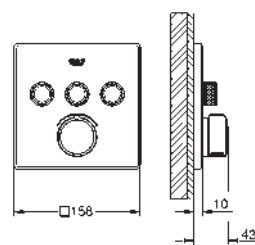

29 149 000 chrome 452.00

SmartControl
Concealed mixer with 3 valves
set for final installation for
GROHE Rapido SmartBox 35 600 000
metal wall escutcheon with **GROHE QuickFix**
(covered escutcheon and shaft sealing, covered
fixing), retroactively 6° adjustable
GROHE StarLight chrome finish
GROHE SmartControl push for ON-OFF, turn for
volume adjustment from EcoJoy to full flow
exchangeable symbols
cartridge for temperature mixing
multiple outlets can be run simultaneously
without roughing-in-set
flow performance:
outlet A = 22 l/min
outlet B = 26 l/min
outlet C = 22 l/min
outlet A + B = 31 l/min
outlet A + B + C = 34 l/min

35 600 000 chrome 68.00
GROHE Rapido SmartBox universal rough-in box for concealed installation