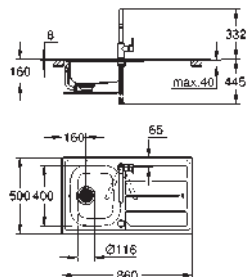

31 562 SD0

stainless steel

165.83

Bau

Kitchen sink and tap bundle

consisting of:

K200 stainless steel sink with drainer (31 552 SD0)

Bau Edge single lever sink mixer (31 367 000)

high spout

single hole installation

GROHE StarLight chrome finish

GROHE Longlife 28 mm ceramic cartridge

mousseur

swivel tubular spout

swivel area 360°

flexible connection hoses

rapid installation system