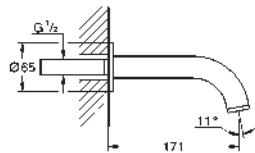

13 139 003 chrome 209.00
13 139 DC3 supersteel 293.00
13 139 GL3 cool sunrise *
13 139 DA3 warm sunset *
13 139 AL3 brushed hard graphite 335.00

Atrio
Bath spout
wall mounted
GROHE StarLight chrome finish
mousseur
projection 171 mm
min. recommended pressure 1.0 bar