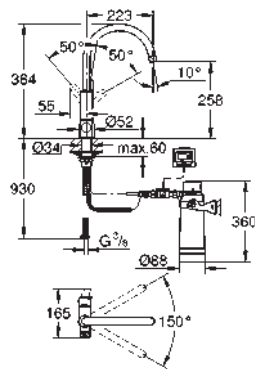

30 386 000

chrome

*

GROHE Blue Pure BauCurve Starter Kit

consisting of:

GROHE Blue single-lever sink mixer
with filter function

single hole installation

C-spout

separate handle for filtered water

headpart 1/2"

GROHE StarLight chrome finish

GROHE SilkMove 28 mm ceramic cartridge

swivel tubular spout

swivel area 360°

separate inner water ways for filtered

and non-filtered water

flexible connection hoses

GROHE Blue filter head

GROHE Blue Ultrasafe filter for bacteria filtration and premium taste

capacity 3000 l

flow meter for filter lifetime measurement including 2 x AA batteries