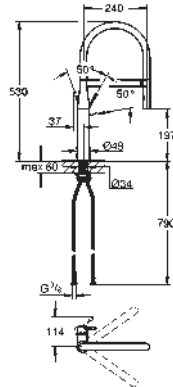

flexible connection hoses

rapid installation system

mousseur

GROHE ESSENCE

GROHE ESSENCE

Ref. No. Colour Price netto (€)

30 294 000	chrome	417.00
30 294 DC0	supersteel	557.00
30 294 ***	SPA colours	*

Essence
Single-lever sink mixer 1/2"
single hole installation
GROHE StarLight chrome finish
GROHE SilkMove 28 mm ceramic cartridge
flow strainer
with integrated temperature limiter
professional spray
with flexible, hygienic GROHflexx kitchen santoprene hose
diverter: laminar spray/SpeedClean shower jet
automatic return to laminar spray
metal spray
GROHE EasyDock M integrated magnet for seamless docking of the spray head
swivel spout
swivel area 360°
protected against backflow
flexible connection hoses
rapid installation system