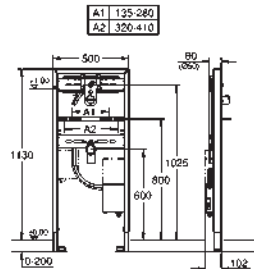

Rapid SL

Element for wash basin with rough-in set for infra-red electronic

for wall mounted fittings

suitable for trim sets Europlus E 36 042 SD0, Essence E 36 447 000

and Eurocube E 36 442 000

1.13 m installation height

for on-the-wall installations or studded walls

powder coated steel frame, self-supporting

for dry-cladding, completely pre-assembled

quick adjustment, lockable

fixing material

wash basin fixing bolts M10 with

fixing device for ceramic

variable distance of fixing bolts

HT-outlet bend Ø 50 mm

seal Ø 32 mm

pre-mounted roughing-in set

with protecting block

fire-proof pipe for laying electronic cables

installation box with water group, stop valve and flush elbow

connection with noise protected fitting holder 1/2"

connecting box for mains supply 230 V

CE approved

for installation with pre-mixed or cold water

for on-the-wall installation please order wall brackets 38 558 00M (sold separately)

38 546 000

chrome

118.00