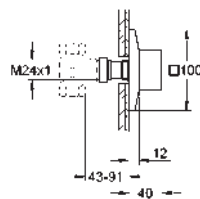

19 796 000 **chrome** **165.00**
19 796 DC0 **supersteel** *
19 796 A00 **hard graphite** *
19 796 AL0 **brushed hard graphite** *
Allure Brilliant
Concealed valve exposed part
set for final installation for
29 032 000 (preassembled headpart 1/2")
29 068 000 (preassembled ceramic headpart 1/2" - not to be used for the main line shut-off)
35 028 000
GROHE StarLight chrome finish
installation depth infinitely adjustable
43 - 91 mm