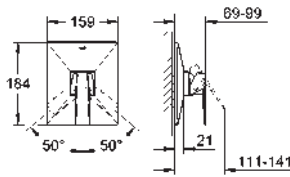

19 789 000	chrome	381.00

Allure Brilliant
Single-lever shower mixer
set for final installation for
35 501 000
without concealed body
GROHE StarLight chrome finish
escutcheon- and shaft-sealing
metal escutcheon
covered coupling