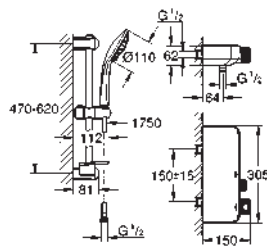

protected against backflow

34 721 000

chrome

339.00

Grotherm SmartControl
Thermostatic shower mixer 1/2" with shower set

consisting of:

Grotherm SmartControl thermostatic shower mixer (34 719 000)

Euphoria 110 Massage shower set, 900 mm (27 226 001)