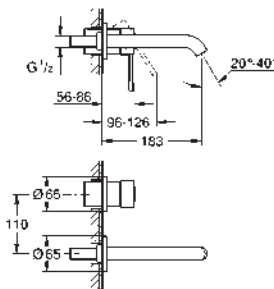

19 408 001	chrome	204.00
19 408 DC1	supersteel	247.00
19 408 ***	SPA colours	247.00

Essence
Two-hole basin mixer
M-Size
wall mounted
set for final installation for
23 571 000
without concealed body
metal escutcheon
metal lever
GROHE StarLight chrome finish
GROHE EcoJoy mousseur 5.7 l/min
GROHE AquaGuide adjustable mousseur
centre distance 110 mm
projection 183 mm

*** SPA colours:
● BE ● GL ● DA ● A0
● EN ● GN ● DL ● AL

19 967 001	chrome	218.00
19 967 DC1	supersteel	278.00
19 967 BE1	SPA colours	298.00

ditto, projection 230 mm