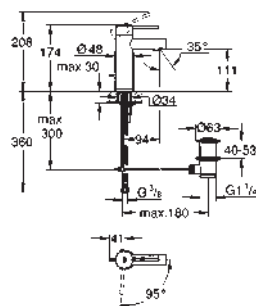

23 591 001

chrome

150.00

Essence
Single-lever basin mixer 1/2"
S-Size

single hole installation
metal lever

GROHE SilkMove ES 28 mm ceramic cartridge
with energy saving function via cold start
with temperature limiter
GROHE StarLight chrome finish
GROHE EcoJoy mousseur 5.7 l/min
GROHE AquaGuide adjustable mousseur
GROHE QuickFix Plus installation system
pop-up waste set 1 1/4"
flexible connection hoses