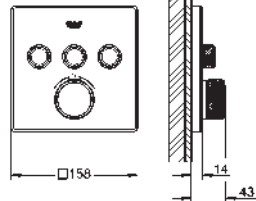

Grotherm SmartControl

Thermostat for concealed installation with 3 valves

metal wall escutcheon with **GROHE QuickFix**

GROHE StarLight finish

exchangeable symbols

GROHE TurboStat compact cartridge

with wax thermoelement

GROHE SafeStop at 38°C

GROHE SafeStop Plus optional temperature limiter at 43°C or 46°C included

built-in non return valves and dirt strainers

multiple outlets can be run simultaneously

cover plate in moon white acrylic glass

without roughing-in-set

flow performance:

outlet A = 23 l/min

outlet B = 27 l/min

outlet C = 23 l/min

outlet A + B = 33 l/min

outlet A + B + C = 36 l/min

35 600 000

chrome

68.00

GROHE Rapido SmartBox universal rough-in box for concealed installation

29 158 LS0

moon white

396.00