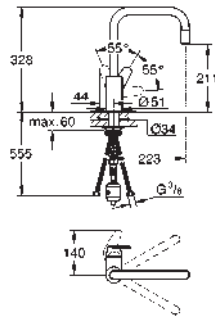

31 122 004 **chrome** **231.00**

Eurodisc Cosmopolitan
Single-lever sink mixer 1/2"
high spout
single hole installation
GROHE StarLight chrome finish
GROHE SilkMove 35 mm ceramic cartridge
GROHE EasyDock guarantees easy retraction and smooth docking back to the starting position
GROHE Zero separated inner water ways - lead and nickel free
pull out mousseur
adjustable flow rate limiter
swivel tubular spout
swivel area 360°
protected against backflow
flexible connection hoses
rapid installation system
min. recommended pressure 1.0 bar