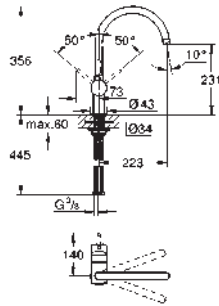

32 917 000	chrome	233.00
32 917 DC0	supersteel	286.00
32 917 KS0	velvet black	278.00
32 917 DA0	warm sunset	*
32 917 DL0	brushed warm sunset	*
32 917 A00	hard graphite	*
32 917 AL0	brushed hard graphite	*

Minta
Single-lever sink mixer 1/2"
C-spout
single hole installation
GROHE StarLight finish
GROHE SilkMove 46 mm ceramic cartridge
adjustable flow rate limiter
swivel tubular spout
selectable swivel area : 0° / 150° / 360°
flexible connection hoses
connector set 3/8"
rapid installation system
optional temperature limiter ref. no. 46 308 000