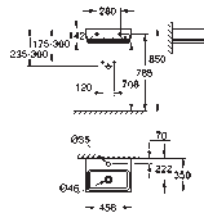

GROHE CUBE CERAMIC

Ref. No. Colour Price netto (€)

39 483 00H **alpine white** **134.00**
Cube Ceramic
Hand rinse basin 45
wall hung
1 hole punched
with overflow
455 x 350 mm
sanitary ware
PureGuard anti scale coating and anti bacterial glazing
22 pieces per pallet