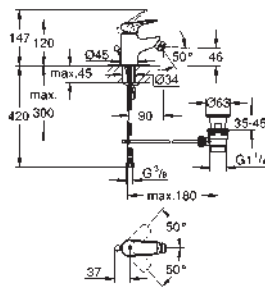

23 754 000 **chrome** **76.00**

BauFlow
Single-lever bidet mixer 1/2"
single hole installation
metal lever
GROHE Longlife 28 mm ceramic cartridge
GROHE StarLight chrome finish
GROHE EcoJoy mousseur 5.7 l/min
rapid installation system
with ball joint
pop-up waste set 1 1/4"
flexible connection hoses