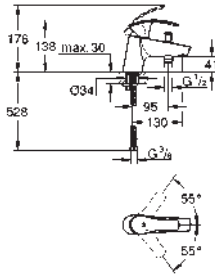

33 412 002 **chrome** **125.00**

Eurosmart
Single-lever bath mixer 1/2"
single hole installation
metal lever
GROHE SilkMove 35 mm ceramic cartridge with Eco-Override-Stop
with temperature limiter
GROHE StarLight chrome finish
GROHE QuickFix rapid installation system
adjustable flow rate limiter
automatic diverter: bath/shower
mousseur
integrated non-return valve in the shower outlet 1/2"
flexible connection hoses
protected against backflow