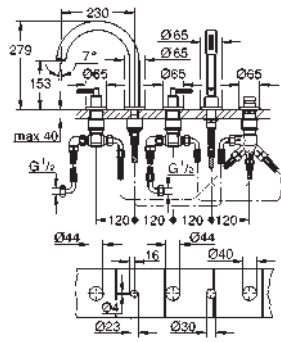

19 922 003 chrome 1,050.00
19 922 DC3 supersteel 1,460.00
19 922 GL3 cool sunrise *
19 922 DA3 warm sunset *
19 922 AL3 brushed hard graphite 1,460.00

Atrio
5-hole bath combination
ceramic headparts 1/2", 90°
GROHE StarLight chrome finish
consisting of:
pre-assembled spout fixing
with lever handles
bath spout with mousseur and diverter bath/shower
Sena hand shower 6.6 l/min
shower hose 2000 mm
flexible connection hoses
connection for shower hose
protected against backflow
can be used with 29 037 001
Two different sets of caps included. One set with
„H“ and „C“ marking, one set without marking.