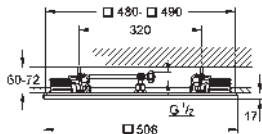

GROHE HEAD AND SIDE SHOWERS

Ref. No. Colour Price netto (€)

26 373 001 chrome 19,700.00

Rainshower F-Series 40" AquaSymphony
Ceiling shower 6+ sprays with light
1016 mm x 762 mm x 145 mm
metal
minimum flow rate 25 l/min
min. recommended pressure 3.0 bar
1 x AquaCurtain
1 x Pure XL spray
1 x 2 cold mist spray
2 x GROHE PureRain spray 400 x 190 mm
2 x XL Waterfall (separately controlled)
1 x 4 Bokoma Spray with adjustment angle 20° and combinations
full spectrum LED: soft light with changing rainbow colours
individually adjustable: permanent lighting with colour selection
power supply for light 12 V DC
CE approved
SpeedClean anti-lime system
GROHE DreamSpray perfect spray pattern
GROHE StarLight finish

requires rough-in set (26 376 001), F-digital Deluxe base unit box (26 376 000), Bluetooth unit (36 371 000) and various cable connections – all to be ordered separately due to individualised installation

The ceiling construction must be appropriate for the static requirement of the product (total product weight > 70 kg). Ceiling shower has to be controlled by 8 outlets + 1 hand shower outlet and the performance of the waste must be of sufficient size (> 100 l/min). For detailed planning please see separate planning & installation guide before start.

recommendation: configuration with Grohtherm F or Grohtherm SmartControl

this product contains built-in LED lamps, which cannot be changed: energy efficiency class: A++

26 376 001 chrome 1,860.00

Rainshower F-Series 40"
Roughing-in set
for use with Rainshower F-Series 40" AquaSymphony ceiling shower
1000 mm x 745 mm x 152 mm
min. installation depth: 167 mm
waterways: brass
1/2" connections