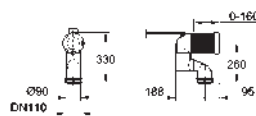

39 551 000

WC connection outlet
vertical
length adjustable
200 to 250 mm from wall

chrome

*