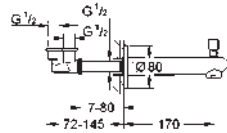

13 279 002 chrome 114.00

Eurodisc Cosmopolitan
Bath spout
wall mounted
GROHE StarLight chrome finish
mousseur
automatic diverter: bath/shower
with concealed connection piece
male thread 1/2"
projection 170 mm