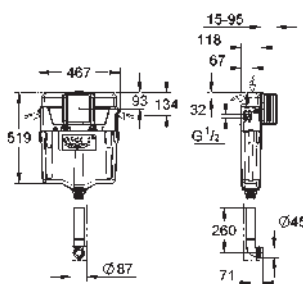

38 661 000

chrome

162.00

Flushing cistern GD 2

6 l flush
adjustment ex factory 6 l and 3 l
pneumatic discharge valve offering 3 modes of operation: dual flush or start/stop or single flush
water supply from left/right/back or top
low noise (group I acc. to German Noise Specification)
insulated against condensation
1/2" water supply connection including integrated angle valve and push fit flexible hose union
no tools required for the installation of the inspection shaft incl. protection during construction phase for vertical or horizontal use
flush pipe insulated against condensation
fixing brackets
without wall plate/actuation
GROHE EcoJoy technology for less water and perfect flow
for mounting of small flush plates please order revision shaft 40 911 000 (sold separately)