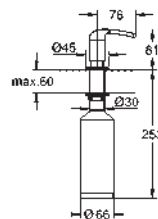

40 553 000
40 553 DC0

chrome
supersteel

76.00
76.24

Ladylux / Zedra soap dispenser
for liquid soaps,
storage bin 500 ml
GROHE StarLight finish