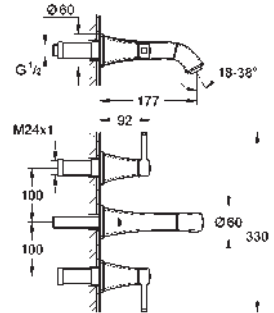

20 414 000 chrome 412.00
20 414 IGO chrome/gold 474.00

Grandera
Three-hole basin mixer 1/2"
S-Size
wall mounted
set for final installation for 29 025 000
without concealed body
valves hot/cold with ceramic headparts 1/2" - 90°
GROHE StarLight chrome finish
GROHE EcoJoy technology for less water and perfect flow
GROHE AquaGuide adjustable mousseur 5.7 l/min
centre distance 200 mm
projection 177 mm

20 415 000 chrome 403.00
20 415 IGO chrome/gold 525.00
20 415 DAO warm sunset 535.00
ditto, projection 234 mm