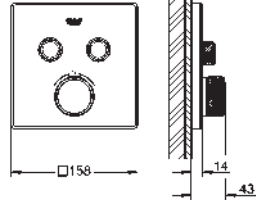

GROHE GROHTHERM SMARTCONTROL

Ref. No.

Colour

Price netto (€)

29 156 LS0

moon white

600.00

Grotherm SmartControl

Thermostat for concealed installation with 2 valves

set for final installation for
GROHE Rapido SmartBox 35 600 000
metal wall escutcheon with **GROHE QuickFix**
(covered escutcheon and shaft sealing, covered
fixing), retroactively 6° adjustable

GROHE StarLight finish

GROHE SmartControl push for ON-OFF, turn for
volume adjustment from EcoJoy to full flow
exchangeable symbols

GROHE TurboStat compact cartridge

with wax thermoelement

GROHE SafeStop at 38°C

GROHE SafeStop Plus optional temperature limiter at 43°C or 46°C included

built-in non return valves and dirt strainers

multiple outlets can be run simultaneously

cover plate in moon white acrylic glass

without roughing-in-set

flow performance:

outlet B = 24 l/min

outlet C = 26 l/min

outlet B+C = 29 l/min

35 600 000

chrome

68.00

GROHE Rapido SmartBox universal rough-in box for concealed installation

29 157 LS0

moon white

638.00