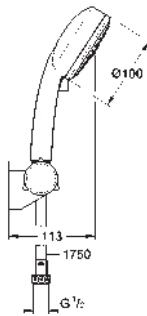

27 584 002

chrome

43.00

**Tempesta Cosmopolitan 100
Shower set 3 sprays**

consisting of:

hand shower (27 574)
wall shower holder adjustable (27 595)
Relexaflex hose 1750 mm 1/2" x 1/2" (28 154)

GROHE EcoJoy 9,5 l/min flow limiter
GROHE DreamSpray perfect spray pattern
GROHE StarLight chrome finish
SpeedClean anti-lime system
Inner WaterGuide for a longer life
suitable for instantaneous heater
min. recommended pressure 1.0 bar