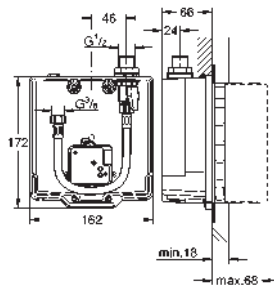

36 337 000

chrome

112.00

Euroeco Cosmopolitan E
Concealed mounting box
wall installation
for installation with pre-mixed or cold water
suitable for IR-sets for final installation
stop valve
connection housing for power supply
suitable for
36 273 000, 36 335 SD0, 36 334 SD0, 36 411 000