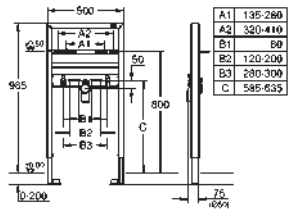

Rapid SL

Element for wash basin, single hole installation

1.00 m installation height

for on-the-wall installations or studded walls

powder coated steel frame, self-supporting

for dry-cladding, completely pre-assembled

with fixed connections

quick adjustment, lockable

fixing material

TÜV approved

wash basin fixing bolts M10 with

fixing device for ceramic

variable distance of fixing bolts

HT-outlet bend Ø 50 mm

seal Ø 32 mm

2 noise protected fitting connections 1/2"

for on-the-wall installation please order wall brackets 38 558 00M (sold separately)

38 559 001

chrome

193.00