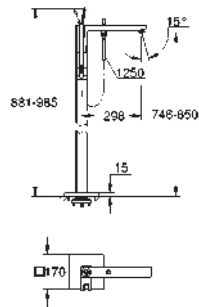

Eurocube Joy

Single-lever bath mixer 1/2", floor mounted

set for final installation for

45 984 001

without roughing-in-set

GROHE FeatherControl Joystick cartridge

GROHE StarLight finish

automatic diverter: bath/shower

spout with mousseur

hand shower Euphoria Cube+ 6.6 l/min

Silverflex shower hose 1 250 mm (28 362)

projection 298 mm

integrated non-return valve in the shower outlet 1/2"

with shower holder

protected against backflow

45 984 001

chrome

444.00