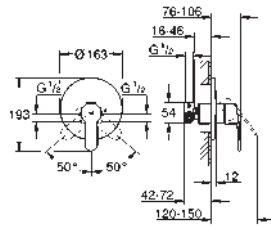

GROHE EUROSTYLE COSMOPOLITAN

Ref. No.

Colour

Price netto (€)

33 635 002

chrome

143.00

Eurostyle Cosmopolitan
Single-lever shower mixer 1/2"
wall installation

GROHE SilkMove 46 mm ceramic cartridge

GROHE StarLight chrome finish

consisting of:

set for final installation

concealed body

33 964 000

adjustable flow rate limiter

adjustable minimum flow rate

approx. 2.5 l/min

metal lever

escutcheon- and shaft-sealing

metal escutcheon

screwed

optional temperature limiter

19 506 002

chrome

176.00