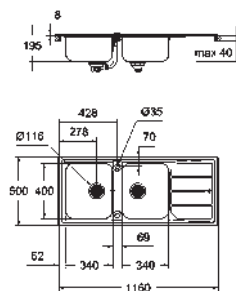

K500
Stainless steel sink with drainer
model: K500 80-S 116/50 2.0 rev
mounting type: standard built-in
material: stainless steel AISI 304 (V2A)
material thickness: 0.7 mm
GROHE StarLight finish
finish: satin finish
GROHE Whisper
min. cabinet size: 800 mm
dimensions: 1160 x 500 mm
2 bowls: 340 x 400 x 195 mm
GROHE QuickFix installation system
sink mountable left or right
cut-out: 1140 x 480 mm
drilling holes: 2 x 35 mm
drainer: automatic waste fitting
accessories included: automatic waste fitting,
waste kit, basket strainer waste, mounting set

31 573 SD0 stainless steel 340.83