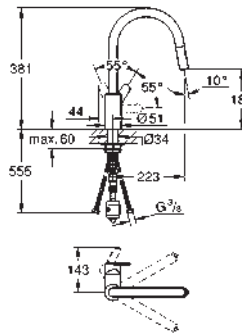

31 482 003

chrome

213.00

Eurostyle Cosmopolitan
Single-lever sink mixer 1/2"
high spout

single hole installation

GROHE StarLight chrome finish

GROHE SilkMove 35 mm ceramic cartridge

GROHE EasyDock guarantees easy retraction and