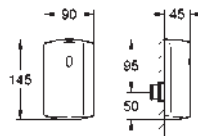

Tectron
Retro-fit unit
with infrared sensor for bi-directional communication for monitoring, configuration and service purpose
6 V lithium-battery, type CR-P2
battery lifetime: approx. 7 years (150 actuations a day)
exposed installation
for concealed urinal flush valve 37 017 and DAL 509
metal housing 145 x 90 x 45 mm
solenoid valve with dirt strainer
multistage battery status display
7 pre-set programs:
auto flush
cleaning mode
pre-flush on/off
additional functions and precise settings by remote control 36 407
adjustable flow time by hand or remote
CE approved

37 338 000 chrome 131.00