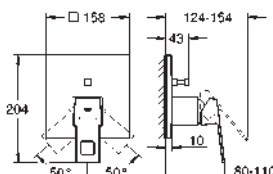

24 062 000 **chrome** **170.00**

Eurocube
Single-lever mixer with 2-way diverter
set for final installation for
GROHE Rapido SmartBox 35 600 000
GROHE SilkMove 46 mm ceramic cartridge
GROHE StarLight chrome finish
wall escutcheon with **GROHE QuickFix** (covered
escutcheon- and shaft sealing, covered fixing)
metal escutcheon, retroactively 6° adjustable
metal lever
automatic 2-way diverter
flow performance:
outlet B = 27 l/min, outlet C = 27 l/min
without roughing-in-set

35 600 000 **chrome** **68.00**
GROHE Rapido SmartBox universal rough-in box for concealed installation