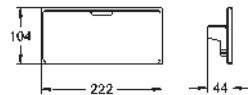

Grotherm Cube
GROHE EasyReach tray
for Grotherm Cube
removable for easy cleaning
da Vinci satin white finish
- exposed thermostatic shower mixer
with centre distance 150 mm
- exposed thermostatic bath mixer
with centre distance 150 mm

24 153 000 chrome 406.00