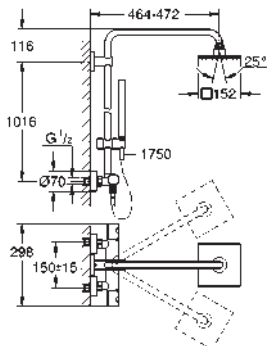

GROHE EUPHORIA SYSTEM

Ref. No.

Colour

Price netto (€)

27 932 000

chrome

649.00

Euphoria System 150 Shower system with thermostatic mixer for wall mounting

consisting of:
horizontal swivable 450 mm shower arm
exposed thermostat with Aquadimmer function
allows change between:
head shower Euphoria Cube 150 (27 705 000)
spray pattern: Rain
with ball joint
rotation angle $\pm 12^\circ$
hand shower Euphoria Cube Stick (27 698 000)
adjustable in height with gliding element
Silverflex shower hose 1750 mm (28 388 000)
GROHE EcoJoy 9,5 l/min flow limiter
GROHE TurboStat compact cartridge
with wax thermoelement
GROHE SafeStop at 38°C
GROHE SafeStop Plus optional temperature limiter at 43°C included
GROHE DreamSpray perfect spray pattern
GROHE StarLight chrome finish
SpeedClean anti-lime system
Inner WaterGuide for a longer life
Twistfree to prevent hose from twisting
**suitable for instantaneous heaters
from 18 kW/h**
minimum flow rate 7 l/min.
min. recommended pressure 1.0 bar
optional upgrade: **GROHE EasyReach** tray (26 362)

SHOWERS

26 241 000

chrome

369.00