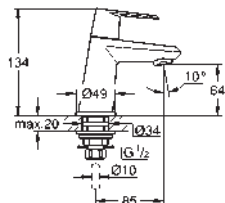

GROHE EURODISC COSMOPOLITAN

Ref. No. Colour Price netto (€)

23 051 002 **chrome** 94.00

Eurodisc Cosmopolitan Pillar tap
XS-Size
single hole installation
metal lever
ceramic headpart 1/2", 90°
GROHE StarLight chrome finish
GROHE EcoJoy SpeedClean mousseur 5.7 l/min
union nut 1/2" x 10.5 mm
min. recommended pressure 1.0 bar
acoustic group I in accordance with DIN 4109