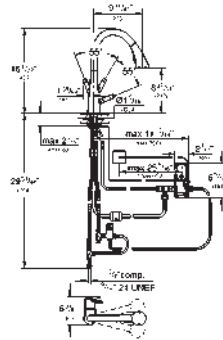

GROHE ZEDRA / ZEDRA TOUCH

Ref. No.

Colour

Price netto (€)

30 219 002
30 219 DC2

chrome
supersteel

*
*

Ladylux Touch
Electronic single-lever sink mixer 1/2"
Touch: activation of water via skin contact
battery supply 6 V lithium-battery, type CR-P2
CE approved
solenoid valve
fixed value mixing valve
automatically safety stop after 60 sec. (factory set)
type of protection IP 44