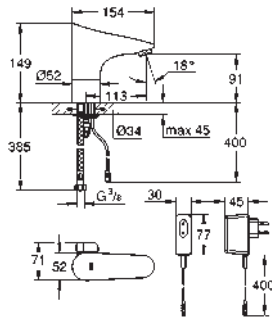

36 015 001 **chrome** **627.00**

Europlus E
Infra-red electronic basin mixer 1/2" with mixing device and adjustable temperature limiter

with infrared sensor for bi-directional communication for monitoring, configuration and service purpose
with plug transformer 100-230 V AC, 50-60 Hz, 6 V DC
GROHE EcoJoy mousseur 5.7 l/min
flexible connection hoses
non-return valve
dirt strainers
solenoid valve
rapid installation system
7 pre-set programs:
auto flush
thermal disinfection
cleaning mode
additional functions and precise settings
by remote control 36 407
CE approved
acoustic group I in accordance with DIN 4109
type of protection faucet IP 59K

36 016 001 **chrome** **488.00**
ditto, without mixing device