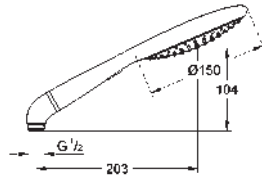

GROHE RAINSHOWER

Ref. No.

Colour

Price netto (€)

27 272 000

chrome

115.00

Rainshower Solo 150
Hand shower 2 sprays

eco function (reduction of flow rate)
elbow adapter for the combination of hand showers with shower sets
GROHE EcoJoy technology for less water and perfect flow
GROHE DreamSpray perfect spray pattern
GROHE StarLight chrome finish
SpeedClean anti-lime system
Inner WaterGuide for a longer life
suitable for instantaneous heater