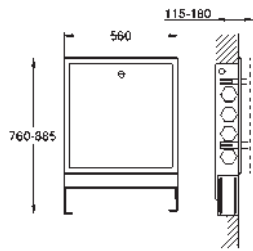

GROHE F-DIGITAL DELUXE

Ref. No. Colour Price netto (€)

36 367 000 chrome 294.00

**GROHE F-digital Deluxe
Rough-in set base unit box**
for use with base unit box (26 374 000 or 36 397 000)
550 x 700 x 110 mm
with removable front panel for installation
with adjustable front frame for installation in wall niches
galvanized and powder coated (RAL 9010, pure white) steel plate
1 mm thick steel plate
with two mounting rails and elbow for power outlets
and mounting materials