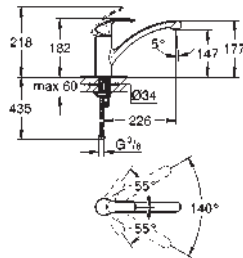

33 281 002 chrome 116.00
33 281 DC2 supersteel 126.00

Eurosmart
Single-lever sink mixer 1/2"
low spout
single hole installation
GROHE StarLight finish
GROHE SilkMove 35 mm ceramic cartridge
integrated temperature limiter
adjustable flow rate limiter
swivel cast spout
swivel area 140°
separate inner water ways – lead and nickel free
mousseur with coin slot for tool free replacement
flexible connection hoses
rapid installation system
min. recommended pressure 1.0 bar

33 281 20E chrome 97.00
ditto, with GROHE EcoJoy 5.7 l/min. flow limiter