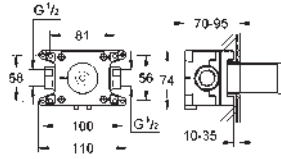

GROHE ATRIO

Ref. No. Colour Price netto (€)

35 028 000 chrome 135.00

Rapido C
Rough-in for single volume control
for grid installation of Grohtherm Custom Shower system
built-in box with removable protection cover
waterproof membrane base for wall sealing
for masonry and drywall installation
fixing points for front and back wall
aramã DR
pre-assembled ceramic headpart 3/4"
connection threads 1/2"
flow rate:
55 l/min. at 3 bar
installation depth 70 - 95 mm
min. recommended pressure 1.0 bar