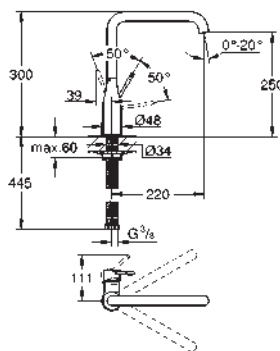

30 269 000	chrome	253.00
30 269 DC0	supersteel	334.00
30 269 ***	SPA colours	323.00

Essence
Single-lever sink mixer 1/2"
high spout
single hole installation
GROHE StarLight chrome finish
GROHE SilkMove 28 mm ceramic cartridge
mousseur
swivel tubular spout
adjustable swivel area 0° / 150° / 360°
flexible connection hoses
rapid installation system
integrated temperature limiter
min. recommended pressure 1.0 bar

*** SPA colours: