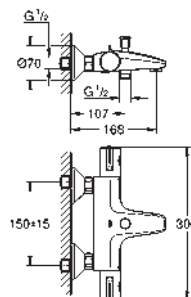

Grotherm 800
Thermostatic bath mixer 1/2"
Attention: reversed thermoelement for changed water ways
wall mounted
GROHE StarLight chrome finish
GROHE SafeStop at 38°C
GROHE SafeStop Plus optional temperature limiter at 43°C included
GROHE TurboStat compact cartridge
with wax thermoelement
integrated mixed water shut off
automatic diverter: bath/shower
volume handle with **GROHE EcoButton** (economy button with individually adjustable economy stop)
ceramic headpart 1/2", 180°
shower bottom outlet 1/2"
mousseur
built-in non return valves
dirt strainers
protected against backflow
S-unions
metal escutcheon
min. recommended pressure 1.0 bar
GROHE EcoJoy technology for less water and perfect flow