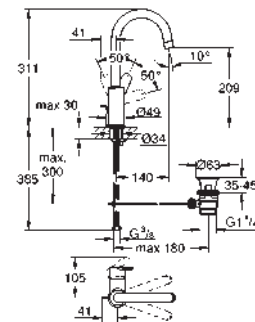

23 760 000 chrome 93.00

BauEdge
Single-lever basin mixer 1/2"
L-Size
single hole installation
metal lever
GROHE Longlife 28 mm ceramic cartridge
GROHE StarLight chrome finish
GROHE EcoJoy mousseur 5.7 l/min
rapid installation system
swivel tubular spout
plastic pop-up waste set 1 1/4"
flexible connection hoses