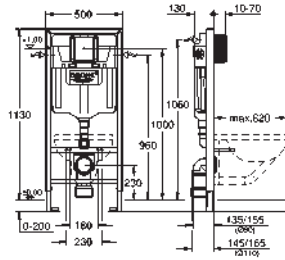

GROHE RAPID SL FOR WC

Ref. No.

Colour

Price netto (€)

38 528 001

chrome

248.00

**Rapid SL
Element for WC, 1.13 m installation height
with flushing cistern GD 2**

for on-the-wall installations or studded walls
powder coated steel frame, self-supporting
for dry-cladding, completely pre-assembled
with fixed connections
quick adjustment, lockable
fixing material
TÜV approved
2 WC fixing bolts
fixing device for ceramic
WC ceramics with small bearing area (less than 205 mm)
require additional accessory 38 779 000
distance of fixing bolts 180/230 mm
outlet bend Ø 90 mm
depth adjustable
reducer Ø 90/110 mm
inlet and outlet connecting set

flushing cistern GD 2, 6 - 9 l, containing following features:

adjustment ex factory 6 l and 3 l
pneumatic discharge valve offering 3 modes of
operation: dual flush or start/stop or single flush
water supply from left/right or back
low noise (group I acc. to
German Noise Specification)
insulated against condensation
1/2" water supply connection including
integrated angle valve and push fit
flexible hose union
no tools required for the installation
of the inspection shaft incl. protection
during construction phase
for vertical or horizontal use

for on-the-wall installation please order wall brackets 38 558 00M (sold separately)
for mounting of small flush plates please order
revision shaft 40 911 000 (sold separately)