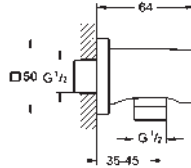

27 076 000 chrome 52.00
27 076 LS0 moon white 62.00

Rainshower
Shower outlet elbow
male thread
with square escutcheon
protected against backflow
GROHE StarLight chrome finish