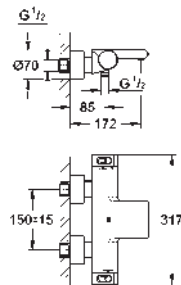

GROHE GROHTHERM 2000

Ref. No. Colour Price netto (€)

34 174 001 chrome 360.00

Grohtherm 2000
Thermostatic bath mixer 1/2"
wall mounted
100% GROHE CoolTouch consisting of safety housing + S-unions with CoolTouch escutcheons
GROHE StarLight chrome finish
GROHE Aqua Paddle ergonomically shaped handles
GROHE SafeStop at 38°C
GROHE SafeStop Plus optional temperature limiter at 43°C included
GROHE TurboStat compact cartridge with wax thermoelement
integrated mixed water shut off
GROHE AquaDimmer Eco with multiple function:
- integrated Economy button (with economy stop for shower)
- flow control
- diverter: bath/shower
shower bottom outlet 1/2"
GROHE XL Waterfall
flow straightener
built-in non return valves
dirt strainers
protected against backflow
covered S-unions, CoolTouch escutcheons with wall sealing
optional upgrade: GROHE EasyReach shower tray (18 608 001)
GROHE EcoJoy technology for less water and perfect flow

34 176 001 chrome 527.00