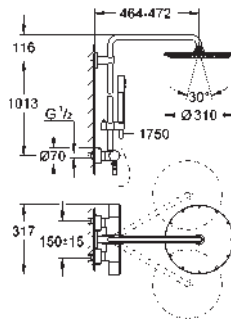

27 966 000 chrome 1,150.00

Rainshower System 310
Shower system with thermostat for wall mounting
consisting of:
horizontal swivable 450 mm shower arm
exposed thermostat with
Aquadimmer function
allows change between:
Rainshower Cosmopolitan 310 head shower (27 477 000)
with ball joint
rotation angle $\pm 15^\circ$
hand shower Sena (28 034 000)
adjustable in height with gliding element (12 140 000)
Silverflex shower hose 1750 mm (28 388 000)
GROHE TurboStat compact cartridge
with wax thermosteement
GROHE SafeStop at 38°C
GROHE SafeStop Plus optional temperature limiter at 43°C included
GROHE CoolTouch no risk of scalding
GROHE DreamSpray perfect spray pattern
GROHE StarLight chrome finish
SpeedClean anti-lime system
suitable for instantaneous heaters
from 18 kW/h
minimum flow rate 7 l/min.
min. recommended pressure 1.0 bar