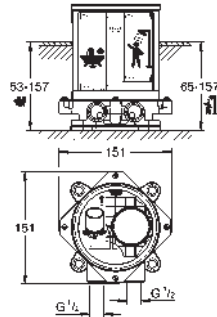

45 984 001	chrome	444.00

Rough-in set 1/2"
for floor-mounted bath mixers/spouts and shower mixers
without finishing trim set
installation plate with 360° horizontal and
3° vertical adjustment
installation depth 53-157 mm for bath mixers/
spouts, depth compensation 104 mm
installation depth 65-157 mm for shower
mixers, depth compensation 92 mm
two 1/2" female connections (hot/cold supplies)
flushing plug
gasket
fixing material