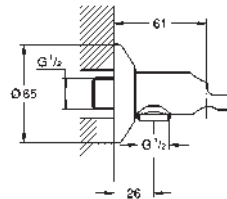

26 333 000 **chrome** 79.00

Valve
with wall shower holder
escutcheon
connection thread 1/2"
GROHE StarLight chrome finish
Please refer to local norms regarding installation.