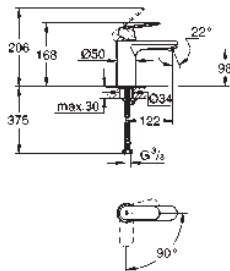

23 398 00E

chrome

118.00

Eurosmart Cosmopolitan
Single-lever basin mixer 1/2"

M-Size

single hole installation
metal lever

GROHE SilkMove ES 35 mm ceramic cartridge
with energy saving function via cold start
adjustable flow rate limiter
adjustable minimum flow rate

approx. 2.5 l/min
temperature limiter

GROHE StarLight chrome finish

GROHE EcoJoy mousseur 5.7 l/min

GROHE QuickFix installation system

with centering support

smooth body

flexible connection hoses