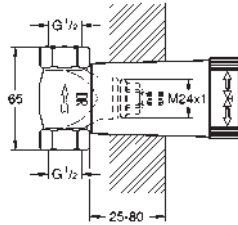

29 800 000 chrome 26.00

Concealed stop-valve, 1/2"
pre-assembled headpart 1/2"
short spindle, protection sleeve
threaded union 1/2", DR-brass

29 802 000 chrome 46.00

ditto, 3/4", pre-assembled headpart 3/4", thread union 3/4"

29 805 000 chrome 65.00

ditto, 1", pre-assembled headpart 1", thread union 1"