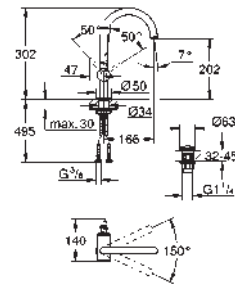

32 042 003	chrome	300.00
32 042 DC3	supersteel	488.00
32 042 GL3	cool sunrise	*
32 042 DA3	warm sunset	*
32 042 AL3	brushed hard graphite	558.00

Atrio
Single-lever basin mixer 1/2"
L-Size
single hole installation
GROHE SilkMove 28 mm ceramic cartridge
GROHE StarLight chrome finish
GROHE EcoJoy 5.7 l/min laminar mousseur
swivel tubular C-spout with mousseur
stop limiter
Push-open waste set 1 1/4"
flexible connection hoses