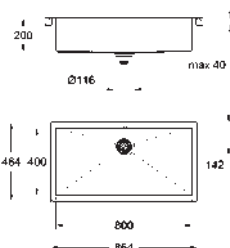

31 580 SD0

stainless steel

549.17

**K700
Stainless steel sink**

model: K700 90-S 86.4/46.4 1.0

mounting type: flush mount

material: stainless steel AISI 304 (V2A)

material thickness: 1 mm

GROHE StarLight finish

finish: satin finish

GROHE Whisper

min. cabinet size: 900 mm

dimensions: 864 x 464 mm

1 bowl: 800 x 400 x 200 mm

GROHE QuickFix installation system

drainer: Ø 3.5"/90 mm basket strainer waste

accessories included: waste kit, basket

strainer waste, mounting set