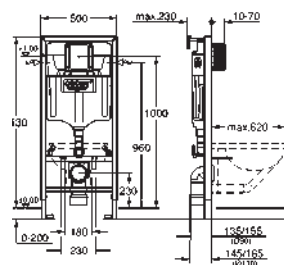

Rapid SL

Element for WC, 1.13 m installation height with flushing cistern GD 2

for on-the-wall installations or studded walls
powder coated steel frame, self-supporting
for dry-cladding, completely pre-assembled
with fixed connections
quick adjustment, lockable
fixing material
TÜV approved
2 WC fixing bolts
fixing device for ceramic
WC ceramics with small bearing area (less than 205 mm)
require additional accessory 38 779 000
distance of fixing bolts 180/230 mm
outlet bend Ø 90 mm
depth adjustable
reducer Ø 90/110 mm
inlet and outlet connecting set

flushing cistern GD 2, 6 - 9 l, containing following features:

adjustment ex factory 6 l and 3 l
pneumatic discharge valve offering 3 modes of operation: dual flush or start/stop or single flush
water supply from left/right or back
low noise (group I acc. to German Noise Specification)
insulated against condensation
angle valve 1/2"
water inlet with pipe fixation
no tools required for the installation
of the inspection shaft incl. protection during construction phase
for vertical or horizontal use

including wall brackets 38 558 00M for on-the-wall installation
for mounting of small flush plates please order revision shaft 40 911 000 (sold separately)