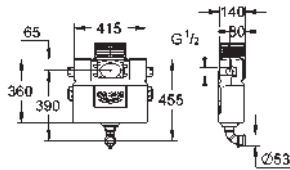

38 422 000 **chrome** **196.00**

Flushing cistern for WC
6 l flush
concealed installation
0.82 m installation height
dual flush discharge valve, pneumatic
front or top actuation
water supply from left/right or top
low noise (group I acc. to German Noise Specification)
insulated against condensation
415 x 410 x 360 mm
1/2" water supply connection
fixing brackets
flush pipe
Shortable inspection shaft incl. protection during construction phase
without wall plate/actuation
GROHE EcoJoy technology for less water and perfect flow