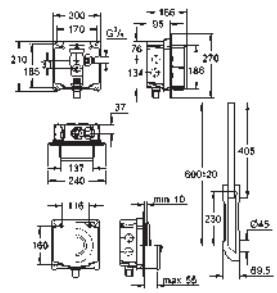

37 048 000

chrome

330.00

Flush valve for WC
concealed installation
3/4"

with **connection** to solenoid valve
stop valve

6 l flush
flow pressure range from 1.2 - 5.0 bar
with flow rate adjustment
2 m connecting cable
box for concealed installation with
flush elbow
concealed flush pipe
without electronic actuation