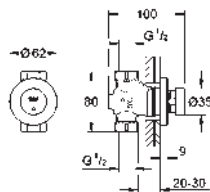

36 268 000

chrome

99.00

**Euroeco Cosmopolitan T
Self-closing gate valve 1/2"**

for concealed installation

for cold or premixed water

marking: blue/red

GROHE StarLight chrome finish

3 adjustable flow times: short - medium - long
(factory setting: short), approx. 7, 15, 30 sec
(pressure dependent)

min. recommended pressure 1.0 bar