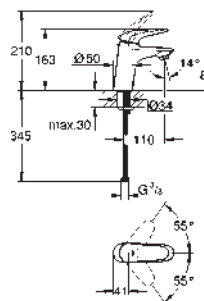

23 715 003 chrome 108.00

Eurostyle
Single-lever basin mixer 1/2"
S-Size
single hole installation
solid metal lever
GROHE SilkMove 35 mm ceramic cartridge
adjustable flow rate limiter
with temperature limiter
GROHE StarLight chrome finish
GROHE EcoJoy mousseur 5.7 l/min
GROHE QuickFix rapid installation system
smooth body
flexible connection hoses