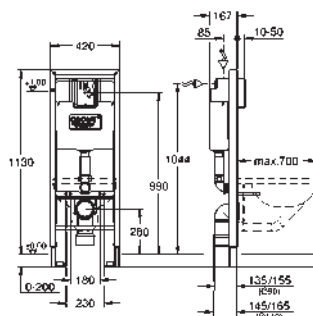

Rapid SL

Element for WC, 1.13 m installation height, 0.42 m width with flush cistern 6 l

for WC bowls 70 cm projection

for on-the-wall installations or studded walls
powder coated steel frame, self-supporting
for dry-cladding, completely pre-assembled
with fixed connections

fixing material
TÜV approved
2 WC fixing bolts
fixing device for ceramic
distance of fixing bolts 180/230 mm
outlet bend Ø 90 mm
depth adjustable
reducer Ø 90/110 mm
inlet and outlet connecting set

pneumatic discharge valve offering 3 modes of
operation: dual flush or start/stop or single flush
low noise (group I acc. to
German Noise Specification)
insulated against condensation
1/2" water supply connection including
integrated angle valve and push fit
flexible hose union

for on-the-wall installation please order wall brackets 38 558 00M (sold separately)
for the mounting of support rails for the disabled please
order fixing element 38 559 001 (sold separately)