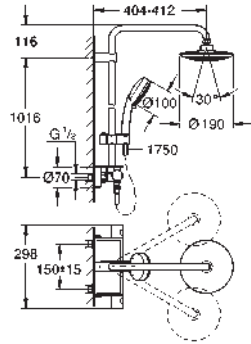

GROHE EUPHORIA SYSTEM

Ref. No. Colour Price netto (€)

26 249 000 chrome 570.00

Euphoria System 190
Shower system with thermostat for wall mounting
horizontal swivable 390 mm shower arm
exposed thermostat with Aquadimmer function
allows change between:
head shower 190 1 spray (27 370)
Rain
with ball joint
rotation angle $\pm 15^\circ$
hand shower 100 3 sprays: GROHE Rain O², Rain, Massage (27 574)
adjustable in height with gliding element
GROHE EasyReach shower tray
Silverflex shower hose 1750 mm (28 388 000)
9.5 l/min. flow limiter
GROHE EcoJoy technology for less water and perfect flow
GROHE TurboStat compact cartridge
with wax thermoelement
GROHE SafeStop at 38°C
GROHE SafeStop Plus optional temperature limiter at 43°C included
GROHE DreamSpray perfect spray pattern
GROHE StarLight chrome finish
SpeedClean anti-lime system
Inner WaterGuide for a longer life
Twistfree to prevent hose from twisting
suitable for instantaneous heaters
from 18 kW/h
min. recommended pressure 1.0 bar

26 418 000 chrome 484.00