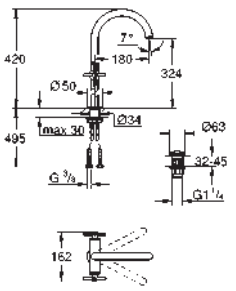

21 044 003	chrome	477.40
21 044 DC3	supersteel	716.00
21 044 GL3	cool sunrise	*
21 044 DA3	warm sunset	*
21 044 AL3	brushed hard graphite	818.00

Atrio
One-hole basin mixer, 1/2"
XL-Size
for free-standing basins
ceramic headparts 1/2", 90°
GROHE StarLight chrome finish
GROHE EcoJoy 5.7 l/min laminar mousseur
rapid installation system
swivel tubular spout
with mousseur and stop limiter
Push-open waste set 1 1/4"
flexible connection hoses
with cross handles
Two different sets of caps included. One set with „H“ and „C“ marking, one set without marking.