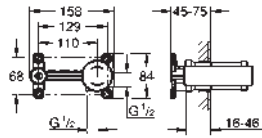

GROHE ESSENCE

Ref. No. Colour Price netto (€)

23 571 000 **chrome** **236.00**
Single-lever mixer 1/2", universal concealed body
for 2-hole basin mixers
wall installation
without finishing trim set
GROHE SilkMove 35 mm ceramic cartridge
adjustable flow rate limiter
with temperature limiter
spout can be positioned on the right or left
DR-brass
installation device