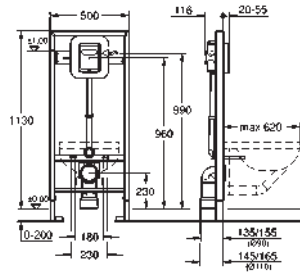

GROHE RAPID SL FOR WC

Ref. No. Colour Price netto (€)

38 519 001 chrome 335.00

Rapid SL
Element for WC with flush valve, 1.13 m installation height
with flush valve 6 - 9 l

for manual / electronic actuation

for on-the-wall installations or studded walls
steel frame with foil coating/hot galvanized,
self-supporting
for dry-cladding, completely pre-assembled
quick adjustment, lockable
fixing material
TUV approved
2 WC fixing bolts
distance of fixing bolts 180/230 mm
WC ceramics with small bearing area (less than 205 mm)
require additional accessory 38 779 000
outlet bend Ø 90 mm
depth adjustable
reducer Ø 90/110 mm
inlet and outlet connecting set
manual/electronic actuation
adjustable
low noise (group I acc. to
German Noise Specification)
¾"

stop valve

6 l flush
flush bend
flow rate adjustment
for on-the-wall installation please order wall brackets 38 558 00M (sold separately)

40 899 000 chrome 36.00