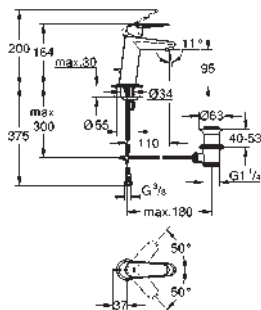

Eurodisc Cosmopolitan Pillar tap
XS-Size
single hole installation
metal lever
ceramic headpart 1/2", 90°
GROHE StarLight chrome finish
GROHE EcoJoy SpeedClean mousseur 5.7 l/min
union nut 1/2" x 10.5 mm
min. recommended pressure 1.0 bar
acoustic group I in accordance with DIN 4109