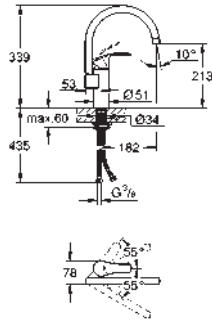

Ref. No. Colour Price netto (€)

33 202 002 chrome 121.00
33 202 DC2 supersteel 133.00

Eurosmart
Single-lever sink mixer 1/2"
high spout
single hole installation
GROHE StarLight finish
GROHE SilkMove 35 mm ceramic cartridge
integrated temperature limiter
mousseur
adjustable flow rate limiter
swivel tubular spout
adjustable swivel area 0° / 150° / 360°
flexible connection hoses
rapid installation system
min. recommended pressure 1.0 bar