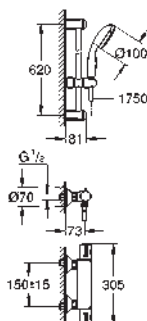

Grotherm 800
Thermostatic shower mixer 1/2" with shower set
consisting of:
Grotherm 800 thermostatic shower mixer 1/2"
(34 558 000)
Tempesta shower rail set II, 600 mm (27 598)
min. recommended pressure 1.0 bar

47 175 000 chrome 101.00