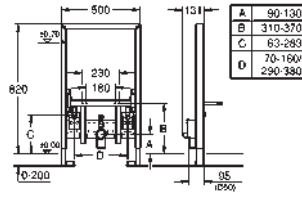

GROHE RAPID SL FOR WASH BASIN AND BIDET

Ref. No.

Colour

Price netto (€)

38 543 000

chrome

279.00

Rapid SL

Element for bidet, 0.82 m installation height

powder coated steel frame, self-supporting
for on-the-wall installations or studded walls
pre-assembled
height adjustable fitting connections
quick adjustment, lockable
fixing material
TÜV approved
bidet fixing bolts
HT-outlet bend Ø 50 mm
seal Ø 32 mm
2 noise protected fitting connections 1/2"
fixing material for bidet
for on-the-wall installation please order wall brackets 38 558 00M (sold separately)

38 558 00M

chrome

23.00