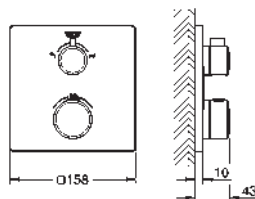

Grotherm
Thermostatic bath tub mixer for 2 outlets
with integrated shut off/diverter valve
set for final installation for
GROHE Rapido SmartBox 35 600 000
GROHE TurboStat compact cartridge
with wax thermostatic element
GROHE StarLight chrome finish
wall escutcheon with **GROHE QuickFix** (covered
escutcheon- and shaft sealing, covered fixing)
metal escutcheon, retroactively 6° adjustable
printed shower and bath symbol
GROHE SafeStop at 38°C
GROHE SafeStop Plus optional temperature limiter at 43°C or 46°C included
GROHE AquaDimmer, integrated shut off/diverter valve
flow performance:
outlet B = 27 l/min
outlet C = 30 l/min
without roughing-in-set

35 600 000 chrome 68.00
GROHE Rapido SmartBox universal rough-in box for concealed installation