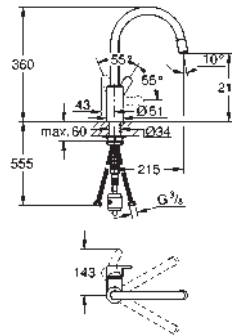

31 126 004

chrome

190.00

Eurostyle Cosmopolitan
Single-lever sink mixer 1/2"
high spout

single hole installation

GROHE StarLight chrome finish

GROHE SilkMove 35 mm ceramic cartridge

GROHE EasyDock guarantees easy retraction and

smooth docking back to the starting position

GROHE Zero separated inner water ways - lead and nickel free

pull out mousseur

adjustable flow rate limiter

swivel tubular spout

swivel area 360°

protected against backflow

flexible connection hoses

rapid installation system