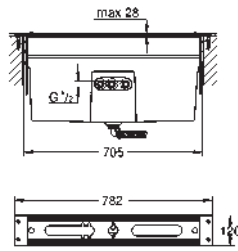

GROHE ATRIO

Ref. No. Colour Price netto (€)

29 037 001 chrome 674.00
4/5-hole bath combination (optional) baseframe for installation under tiled surround
consisting of:
base frame
drainage box with integrated outlet for splash water