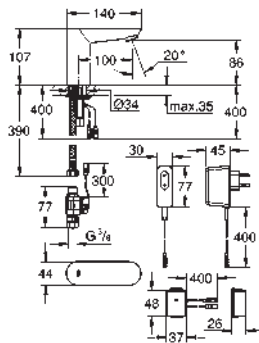

Euroeco Cosmopolitan E Bluetooth
Infra-red electronic basin tap 1/2" without mixing device
with infrared sensor and Bluetooth module for bi-directional communication for monitoring, configuration and service purpose
with plug transformer 100-240 V AC, 50-60 Hz, 6.75 V DC
rapid installation system
GROHE StarLight finish
GROHE EcoJoy mousseur 5.7 l/min
external solenoid valve
dirt strainer
with Bluetooth 4.0* for wireless data communication for Apple** and Android devices
Bluetooth range (max. 10 m) varies depending on used materials and walls between transmitter and receiver
monitoring
password protected products
app detects all Bluetooth products in range
auto flush cycles and timing last auto flush usage per day / 30 days
thermal disinfection cycles and timings last disinfection
configuration
detection range and shut off delay
thermal disinfection
auto flush
cleaning mode
2 on/off timers
identification by name
service
send and save 3 profiles
reset to factory or user settings
hard and software version
CE approved
acoustic group I in accordance with DIN 4109
type of protection faucet IP 59K

SPECIAL FITTINGS