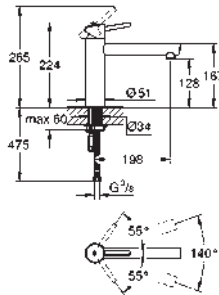

31 128 001 chrome 208.00
31 128 DC1 supersteel 230.00

Concetto
Single-lever sink mixer 1/2"
medium spout
single hole installation
GROHE StarLight finish
GROHE SilkMove 35 mm ceramic cartridge
mousseur
adjustable flow rate limiter
swivel cast spout
swivel area 140°
flexible connection hoses
rapid installation system
min. recommended pressure 1.0 bar