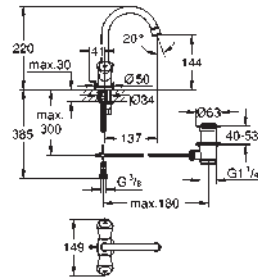

21 257 001 **chrome** **139.00**
Costa S
One-hole basin mixer, 1/2"
heat-insulated
metal handles
screwable
Carbidur headpart
swivel tubular spout with mousseur
pop-up waste set 1 1/4"
flexible connection hoses
GROHE StarLight chrome finish