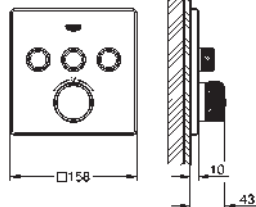

GROHE GROHTHERM SMARTCONTROL

Ref. No. Colour Price netto (€)

29 126 000 chrome 513.00

Grotherm SmartControl
Thermostat for concealed installation with 3 valves
set for final installation for
GROHE Rapido SmartBox 35 600 000
metal wall escutcheon with **GROHE QuickFix**
(covered escutcheon and shaft sealing, covered
fixing), retroactively 6° adjustable
GROHE StarLight chrome finish
GROHE SmartControl push for ON-OFF, turn for
volume adjustment from EcoJoy to full flow, exchangeable symbols
GROHE TurboStat compact cartridge
with wax thermostatic element
GROHE SafeStop at 38°C
GROHE SafeStop Plus optional temperature limiter at 43°C or 46°C included
built-in non return valves and dirt strainers
multiple outlets can be run simultaneously
without roughing-in-set
flow performance:
outlet A = 23 l/min
outlet B = 27 l/min
outlet C = 23 l/min
outlet A + B = 33 l/min
outlet A + B + C = 36 l/min

35 600 000 chrome 68.00
GROHE Rapido SmartBox universal rough-in box for concealed installation

29 127 000 chrome 313.00