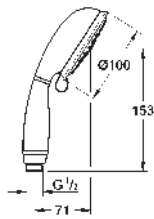

GROHE TEMPESTA

Ref. No. Colour Price netto (€)

27 608 001 chrome 35.00

Tempesta Rustic 100
Hand shower 4 sprays
GROHE Rain O², Rain, Massage, Jet
GROHE EcoJoy 9,5 l/min flow limiter
GROHE DreamSpray perfect spray pattern
GROHE StarLight chrome finish
SpeedClean anti-lime system
Inner WaterGuide for a longer life
universal mounting system, fitting all standard shower hoses
suitable for instantaneous heater

26 085 001 chrome *

ditto, with non-restricted flow