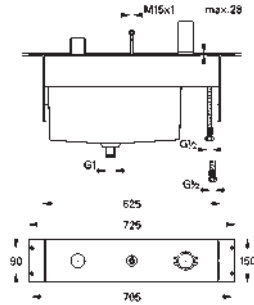

Ref. No. Colour Price netto (€)

33 339 000 chrome 791.00

Three-hole single-lever bath combination baseframe for installation under tiled surround
without finishing trim set
consisting of:
mounting plate and base frame
GROHE SilkMove 46 mm cartridge
and spout fixing pre-assembled
flexible connection hoses
connection for shower hose
drainage box with integrated outlet for splash water
protected against backflow

45 388 000 chrome 133.00
Supporting legs for baseframe