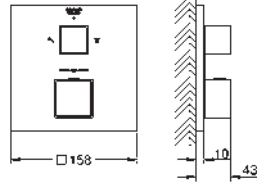

24 154 000 chrome 453.00

Grotherm Cube
Thermostatic shower mixer for 2 outlets with integrated shut off/diverter valve
set for final installation for
GROHE Rapido SmartBox 35 600 000
GROHE TurboStat compact cartridge with wax thermoelement
GROHE StarLight chrome finish wall escutcheon with **GROHE QuickFix** (covered escutcheon- and shaft sealing, covered fixing) metal escutcheon, retroactively 6° adjustable printed head and hand shower symbol
GROHE SafeStop at 38°C
GROHE SafeStop Plus optional temperature limiter at 43°C or 46°C included
GROHE AquaDimmer, integrated shut off/diverter valve
flow performance:
outlet B = 27 l/min
outlet C = 30 l/min
without roughing-in-set

35 600 000 chrome 68.00
GROHE Rapido SmartBox universal rough-in box for concealed installation

24 155 000 chrome 453.00