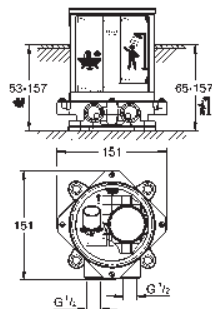

45 984 001	chrome	444.00

Rough-in set 1/2"
for floor-mounted bath mixers/spouts and shower mixers
without finishing trim set
installation plate with 360° horizontal and
3° vertical adjustment
installation depth 53-157 mm for bath mixers/
spouts, depth compensation 104 mm
installation depth 65-157 mm for shower
mixers, depth compensation 92 mm
two 1/2" female connections (hot/cold supplies)
flushing plug
gasket
fixing material