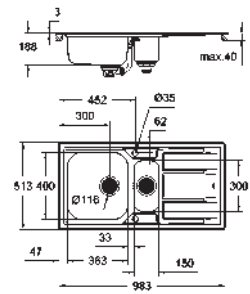

31 569 SD0

stainless steel

265.83

K400+

Stainless steel sink with drainer

model: K400+ 60-S 98.3/51.3 1.5 rev

mounting type: flat edge

material: stainless steel AISI 316 (V4A)

material thickness: 0.7 mm

GROHE StarLight finish

finish: satin finish

GROHE Whisper

min. cabinet size: 600 mm

dimensions: 983 x 513 mm

1 bowl: 363 x 400 x 188 mm

0.5 bowl: 150 x 300 x 188 mm

GROHE QuickFix installation system

sink mountable left or right

cut-out: 950 x 480 mm

drilling holes: 2 x 35 mm

drainer: automatic waste fitting

accessories included: waste kit, basket
strainer waste, mounting set