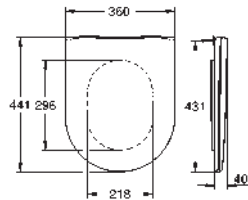

39 577 000 alpine white 103.00

Essence
WC seat soft close
with lid
quick release function
detachable
material: Duroplast
including fixation set
7 pieces per master carton