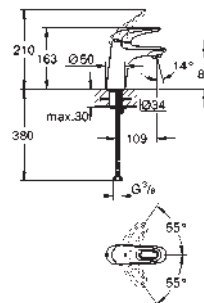

23 567 003 chrome 115.00

Eurostyle
Single-lever basin mixer 1/2"
S-Size
single hole installation
loop metal lever
GROHE SilkMove 35 mm ceramic cartridge
adjustable flow rate limiter
with temperature limiter
GROHE StarLight chrome finish
GROHE EcoJoy mousseur 5.7 l/min
GROHE QuickFix rapid installation system
smooth body
flexible connection hoses