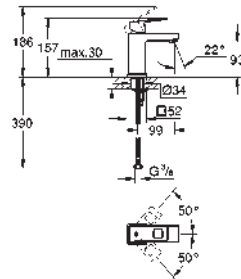

23 132 00E **chrome** **209.00**
Eurocube
Single-lever basin mixer 1/2"
S-Size
single hole installation
metal lever
GROHE SilkMove 28 mm ceramic cartridge
temperature limiter
GROHE StarLight chrome finish
GROHE EcoJoy SpeedClean mousseur 5.7 l/min
GROHE QuickFix Plus installation system
smooth body
flexible connection hoses

23 132 000 **chrome** **204.00**
ditto, with non-restricted flow