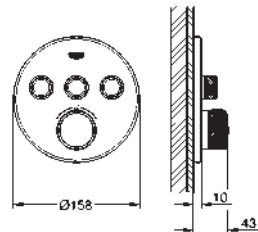

GROHE GROHTHERM SMARTCONTROL

Ref. No. Colour Price netto (€)

29 121 000	chrome	513.00
29 121 DC0	supersteel	690.00
29 121 AL0	brushed hard graphite	788.00

Grotherm SmartControl

Thermostat for concealed installation with 3 valves

set for final installation for

GROHE Rapido SmartBox 35 600 000

metal wall escutcheon with **GROHE QuickFix**

(covered escutcheon and shaft sealing, covered fixing), retroactively 6° adjustable

GROHE StarLight chrome finish

GROHE SmartControl push for ON-OFF, turn for

volume adjustment from EcoJoy to full flow, exchangeable symbols

GROHE TurboStat compact cartridge

with wax thermoelement

GROHE SafeStop at 38°C

GROHE SafeStop Plus optional temperature limiter at 43°C or 46°C included

built-in non return valves and dirt strainers

multiple outlets can be run simultaneously

without roughing-in-set

flow performance:

outlet A = 23 l/min

outlet B = 27 l/min

outlet C = 23 l/min

outlet A + B = 33 l/min

outlet A + B + C = 36 l/min

35 600 000	chrome	68.00
GROHE Rapido SmartBox universal rough-in box for concealed installation		

29 122 000	chrome	301.00
29 122 DC0	supersteel	391.00
29 122 EN0	brushed nickel	421.00
29 122 AL0	brushed hard graphite	481.00