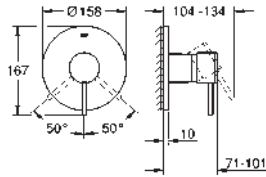

GROHE ATRIO

Ref. No. Colour Price netto (€)

24 065 003	chrome	267.00
24 065 DC3	supersteel	373.00
24 065 GL3	cool sunrise	400.00
24 065 DA3	warm sunset	400.00
24 065 AL3	brushed hard graphite	427.00

Atrio

Single-lever shower mixer

set for final installation for

GROHE Rapido SmartBox 35 600 000

GROHE SilkMove 46 mm ceramic cartridge

GROHE StarLight chrome finish

wall escutcheon with GROHE QuickFix (covered escutcheon- and shaft sealing, covered fixing)

metal escutcheon, retroactively 6° adjustable

metal lever

flow performance:

outlet B or C = 30 l/min

without roughing-in-set

35 600 000	chrome	68.00
GROHE Rapido SmartBox universal rough-in box for concealed installation