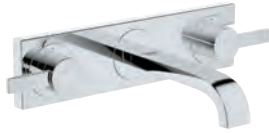

Ref. No. Colour Price netto (€)

20 189 000 chrome 652.00

Allure
Three-hole basin mixer 1/2"
S-Size
wall mounted
without concealed body
set for final installation for
29 025 000
with lever handles, with metal plate
valves hot/cold with ceramic headparts 1/2" - 90°
GROHE StarLight chrome finish
flow limiter 8 l/min.
spout with mousseur, centre distance 200 mm
projection 172 mm,

20 193 000 chrome 696.00
ditto, projection 220 mm