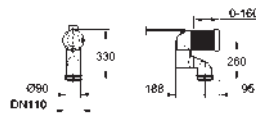

39 551 000

WC connection outlet
vertical
length adjustable
200 to 250 mm from wall

chrome

*