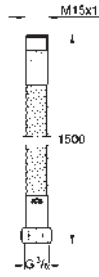

GROHE HOSES

Ref. No.

Colour

Price netto (€)

28 112 000

chrome

30.00

Metal hose
for sink mixers
1500 mm
M 15 x 1 x 3/8" nut
GROHE StarLight chrome finish