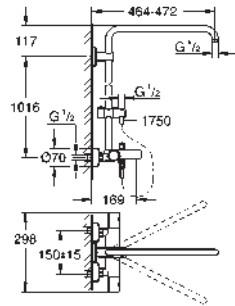

GROHE EUPHORIA SYSTEM

Ref. No. Colour Price netto (€)

26 243 000 chrome 496.00

Euphoria System
Shower system with bath thermostat for wall mounting
consisting of:
horizontal swivable 450 mm shower arm
exposed thermostat with
Aquadimmer function
separate diverter for hand shower
gliding element
Silverflex shower hose 1750 mm (28 388 000)
distance between thermostat and upper bracket: 1016 mm
GROHE TurboStat compact cartridge
with wax thermoelement
GROHE SafeStop at 38°C
GROHE SafeStop Plus optional temperature limiter at 43°C included
GROHE StarLight chrome finish
Inner WaterGuide for a longer life
Twistfree to prevent hose from twisting
suitable for instantaneous heaters
from 18 kW/h
minimum flow rate 7 l/min.
min. recommended pressure 1.0 bar

27 473 001 chrome 447.00