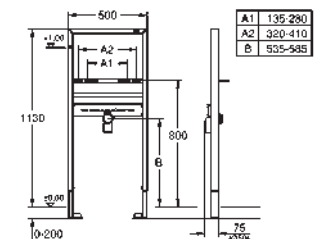

38 557 001

chrome

113.00

Rapid SL
Element for wash basin, single hole installation
1.13 m installation height

for on-the-wall installations or studded walls
powder coated steel frame, self-supporting
for dry-cladding, completely pre-assembled
with fixed connections
quick adjustment, lockable
fixing material
TÜV approved
wash basin fixing bolts M10 with
fixing device for ceramic
variable distance of fixing bolts
HT-outlet bend Ø 50 mm
seal Ø 32 mm

for on-the-wall installation please order wall brackets 38 558 00M (sold separately)