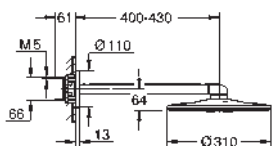

26 475 LS0 **moon white** 574.00

Rainshower 310 SmartActive
Head shower set 430 mm, 2 sprays
consisting of:
head shower Rainshower 310 SmartActive, spray plate moon white
2 spray patterns:
GROHE PureRain, ActiveRain
horizontal 430 mm shower arm
GROHE DreamSpray perfect spray pattern
GROHE StarLight finish
SpeedClean anti-lime system
Inner WaterGuide for a longer life
requires rough-in set 26 483 000 or 26 484 000 - to be ordered separately