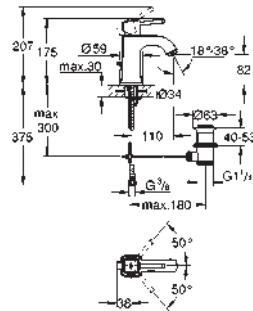

GROHE GRANDERA

Ref. No. Colour Price netto (€)

23 303 000	chrome	354.00
23 303 IGO	chrome/gold	458.00
23 303 GL0	cool sunrise	432.00
23 303 DA0	warm sunset	469.00
23 303 A00	hard graphite	437.00
23 303 AL0	brushed hard graphite	500.00

Grandera
Single-lever basin mixer 1/2"
M-Size
single hole installation
GROHE SilkMove 28 mm ceramic cartridge
temperature limiter
GROHE StarLight chrome finish
GROHE EcoJoy technology for less water and perfect flow
GROHE QuickFix installation system
GROHE AquaGuide adjustable mousseur 5.7 l/min
pop-up waste set 1 1/4"
flexible connection hoses
min. recommended pressure 1.0 bar