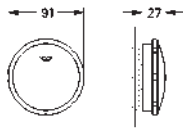

GROHE ESSENCE

Ref. No. Colour Price netto (€)

19 025 000 chrome 57.00

Talento
Waste and overflow set for bath tubes
set for final installation
escutcheon, waste plug, fixing set
in combination with
Talentofill 28 939/28 943
GROHE StarLight chrome finish