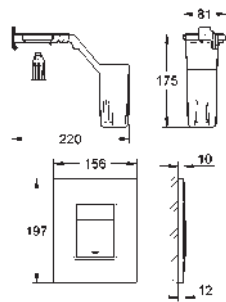

Ref. No.

Colour

Price netto (€)

38 805 000

chrome

132.00

**Skate Cosmopolitan Set Fresh
Wall plate**

for dual flush or start & stop actuation
with **GROHE Fresh**
fixing frame with opening function
with box for support of aromatic tabs
for chlorine-free tabs only
for pneumatic discharge valve AV1
vertical and horizontal installation
156 x 197 mm
made of ABS

GROHE StarLight chrome finish

GROHE EcoJoy technology for less water and perfect flow