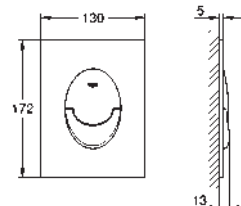

*** SPA colours:

37 965 000	chrome	53.00
37 965 SH0	alpine white	44.00

Skate Air S

Wall plate

for dual flush or start & stop actuation
for pneumatic discharge valve AV1
GD 2 cistern
vertical installation
130 x 172 mm
made of ABS

GROHE StarLight chrome finish

GROHE EcoJoy technology for less water and perfect flow
flush plate with magnetic holder
and fixing brackets included

small shaft 40 911 000 sold separately