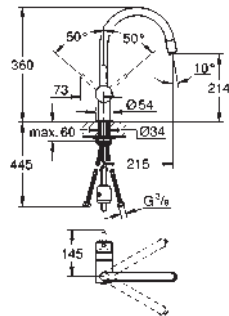

32 918 000	chrome	276.00
32 918 DC0	supersteel	370.00

Minta
Single-lever sink mixer 1/2"
C-spout
single hole installation
GROHE StarLight finish
GROHE SilkMove 46 mm ceramic cartridge
pull out mousseur
adjustable flow rate limiter
swivel tubular spout
swivel area 360°
protected against backflow
flexible connection hoses
rapid installation system
min. recommended pressure 1.0 bar

32 918 00E	chrome	272.00

with GROHE EcoJoy 5.7 l/min. flow limiter

KITCHEN
FITTINGS