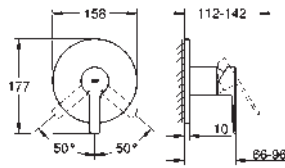

GROHE LINEARE

Ref. No. Colour Price netto (€)

24 063 001 chrome 161.00
24 063 DC1 supersteel 225.00

Lineare
Single-lever shower mixer
set for final installation for
GROHE Rapido SmartBox 35 600 000
GROHE SilkMove 46 mm ceramic cartridge
GROHE StarLight chrome finish
wall escutcheon with **GROHE QuickFix** (covered
escutcheon- and shaft sealing, covered fixing)
metal escutcheon, retroactively 6° adjustable
metal lever
flow performance:
outlet B or C = 30 l/min
without roughing-in-set

35 600 000 chrome 68.00
GROHE Rapido SmartBox universal rough-in box for concealed installation

24 064 001 chrome 177.00
24 064 DC1 supersteel 248.00