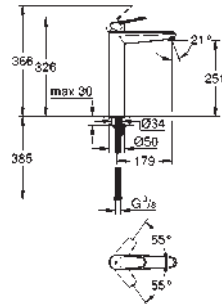

23 432 000 chrome 275.00

Eurodisc Cosmopolitan
Single-lever basin mixer 1/2"
XL-Size
single hole installation
metal lever
for free-standing basins
GROHE SilkMove 35 mm ceramic cartridge
adjustable flow rate limiter
adjustable minimum flow rate
approx. 2.5 l/min
GROHE StarLight chrome finish
GROHE EcoJoy SpeedClean mousseur 5.7 l/min
GROHE QuickFix Plus installation system
smooth body
flexible connection hoses
min. recommended pressure 1.0 bar
optional temperature limiter ref. no. 46 375 000