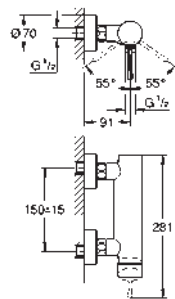

33 636 001 **chrome** **171.00**
33 636 DC1 **supersteel** **214.00**
33 636 *** **SPA colours** **227.00**
Essence
Single-lever shower mixer 1/2"
wall mounted
metal lever
GROHE SilkMove 35 mm ceramic cartridge
with temperature limiter
GROHE StarLight chrome finish
shower outlet 1/2"
integrated non-return valve
S-unions
protected against backflow
min. recommended pressure 1.0 bar

*** SPA colours:
● BE ● GL ● DA ● A0
● EN ● GN ● DL ● AL