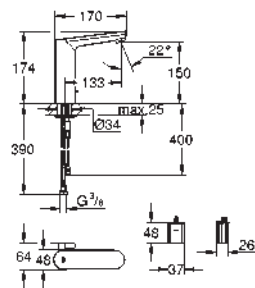

Eurosmart Cosmopolitan E

**Infra-red electronic basin mixer 1/2" L-Size
with mixing device and adjustable temperature limiter**

with infrared sensor for bi-directional communication for monitoring, configuration and service purpose

6 V lithium-battery, type CR-P2

battery lifetime: approx. 7 years (150 actuations a day)

GROHE StarLight finish

GROHE EcoJoy mousseur 5.7 l/min

flexible connection hoses

non-return valve

dirt strainers

with integrated solenoid valve

external battery

rapid installation system

multistage battery status display

7 pre-set programs:

auto flush

thermal disinfection

cleaning mode

additional functions and precise settings

by remote control 36 407

CE approved

acoustic group I in accordance with DIN 4109

type of protection faucet IP 59K

min. recommended pressure 1.0 bar

36 325 001

chrome

442.00