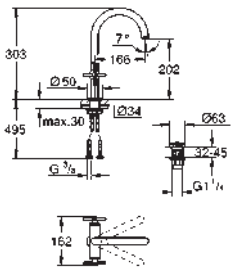

21 019 003	chrome	320.00
21 019 DC3	supersteel	520.00
21 019 GL3	cool sunrise	*
21 019 DA3	warm sunset	*
21 019 AL3	brushed hard graphite	595.00

Atrio
One-hole basin mixer, 1/2"
L-Size
ceramic headparts 1/2", 90°
GROHE StarLight chrome finish
GROHE EcoJoy 5.7 l/min laminar mousseur
rapid installation system
swivel tubular spout
with mousseur and stop limiter
Push-open waste set 1 1/4"
flexible connection hoses
with cross handles
Two different sets of caps included. One set with „H“ and „C“ marking, one set without marking.