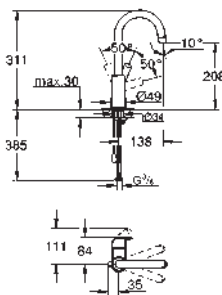

23 743 002 chrome 115.00

Eurosmart
Single-lever basin mixer 1/2"
L-Size
single hole installation
metal lever
GROHE SilkMove 28 mm ceramic cartridge
with temperature limiter
GROHE StarLight chrome finish
GROHE EcoJoy mousseur 5.7 l/min
swivel tubular spout
swivel area 360°
flexible connection hoses
retractable chain
GROHE QuickFix rapid installation system