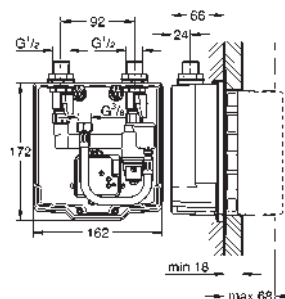

Eurosmart Cosmopolitan E

Concealed mounting box

with integrated pre-adjustable

thermostatic mixer

wall installation

suitable for IR-sets for final installation

2 stop valves

non-return valve

connection housing for power supply

suitable for