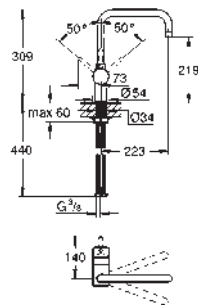

32 488 000	chrome	227.00
32 488 DC0	supersteel	244.00
32 488 DA0	warm sunset	*
32 488 DL0	brushed warm sunset	*
32 488 A00	hard graphite	*
32 488 AL0	brushed hard graphite	*

Minta
Single-lever sink mixer 1/2"
U - spout
single hole installation
GROHE StarLight finish
GROHE SilkMove 46 mm ceramic cartridge
adjustable flow rate limiter
selectable swivel area : 0° / 150° / 360°
swivel tubular spout
flexible connection hoses
rapid installation system
optional temperature limiter ref. no. 46 308 000