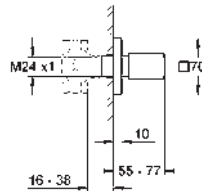

19 910 000 chrome 51.00

Eurocube
Volume Control Trim
for GROHE concealed valves, 1/2", 3/4", 1"
without concealed body
installation depth infinitely adjustable
16 - 38 mm
metal handle
sliding escutcheon with wall sealing
GROHE StarLight chrome finish
for use with rough-in valve 29 273 & 29 274