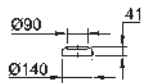

39 454 000

WC connection outlet
horizontal and vertical
length adjustable
60 to 105 mm from wall

chrome

*

39 457 000

WC connection outlet
vertical
length adjustable
93.5 to 137 mm from wall

chrome

*