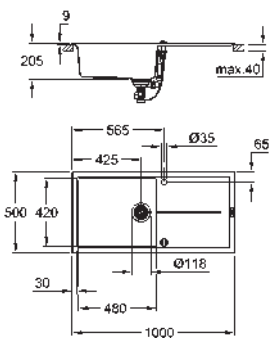

31 641 AT0
31 641 AP0

granite gray
granite black

*
*

K400

Composite sink with drainer

model: K400 60-C 100/50 1.0 rev
mounting type: standard built-in
material: quartz composite

GROHE Whisper

min. cabinet size: 600 mm
dimensions: 1000 x 500 mm
1 bowl: 480 x 420 x 205 mm

GROHE QuickFix installation system

sink mountable left or right
cut-out: 980 x 480 mm
drainer: automatic waste fitting
accessories included: automatic waste fitting,
waste kit, basket strainer waste, mounting set