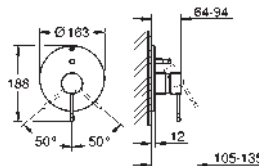

Essence
Single-lever bath mixer
set for final installation for
35 501 000
without concealed body
metal lever
GROHE StarLight chrome finish
automatic diverter: bath/shower
escutcheon- and shaft-sealing
metal escutcheon
covered fixing

*** SPA colours:
● BE ● GL ● DA ● A0
● EN ● GN ● DL ● AL

19 578 001	chrome	714.00
19 578 DC1	supersteel	864.00
19 578 ***	SPA colours	953.00