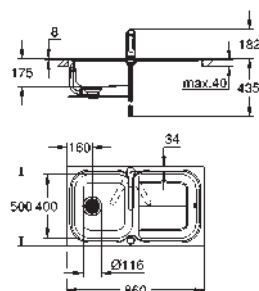

Eurosmart

Kitchen sink and tap bundle

consisting of:

K300 stainless steel sink with drainer (31 563 SD0)

Eurosmart single-lever sink mixer (33 281 002)

low spout

single hole installation

GROHE StarLight chrome finish

GROHE SilkMove 35 mm ceramic cartridge

with integrated temperature limiter

adjustable flow rate limiter

swivel cast spout

swivel area 140°

separate inner water ways – lead and nickel free

mousseur with coin slot for tool free replacement

flexible connection hoses

rapid installation system

KITCHEN
FITTINGS