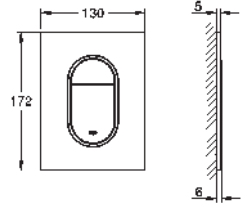

*** SPA colours:

37 624 000	chrome	82.00
37 624 P00	matt chrome	79.00
37 624 SH0	alpine white	65.00
37 624 DC0	supersteel	93.00
37 624 ***	SPA colours	*

Arena Cosmopolitan S

Wall plate

for dual flush or start & stop actuation
for pneumatic discharge valve AV1
GD 2 cistern
vertical installation
130 x 172 mm
made of ABS

GROHE StarLight chrome finish

GROHE EcoJoy technology for less water and perfect flow
flush plate with magnetic holder
and fixing brackets included

small shaft 40 911 000 sold separately