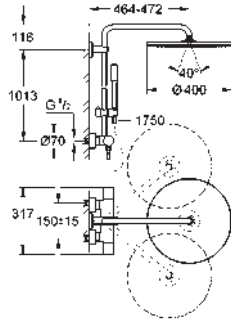

GROHE RAINSHOWER SYSTEM

Ref. No. Colour Price netto (€)

27 174 001 chrome 1,290.00

Rainshower System 400
Shower system with thermostat for wall mounting
consisting of:
horizontal swivable 450 mm shower arm
exposed thermostat with
Aquadimmer function
allows change between:
Rainshower Cosmopolitan 400 head shower (28 778 000)
with ball joint, rotation angle $\pm 20^\circ$
hand shower Sena (28 034 000)
adjustable in height with gliding element (12 140 000)
shower hose, 1.750 mm
1/2" x 1/2" (28 025 000)
GROHE SafeStop at 38°C
GROHE SafeStop Plus optional temperature limiter at 43°C included
GROHE CoolTouch
GROHE StarLight chrome finish
SpeedClean anti-lime system
Inner WaterGuide for a longer life
suitable for instantaneous heaters
from 18 kW/h
minimum flow rate 7 l/min.
min. recommended pressure 1.0 bar