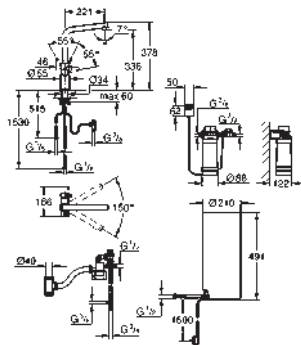

30 083 001	chrome	1,500.00
30 083 DC1	supersteel	1,670.00
30 083 DA1	warm sunset	*
30 083 DL1	brushed warm sunset	*
30 083 A01	hard graphite	*
30 083 AL1	brushed hard graphite	*

GROHE Red Duo

Faucet and M size boiler