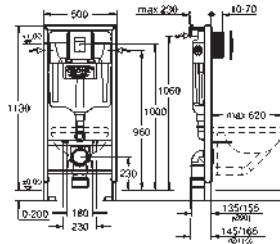

GROHE RAPID SL FOR WC

Ref. No. Colour Price netto (€)

38 827 000 chrome 387.00

Rapid SL
5-in-1 set for WC, 1.13 m installation height
with flushing cistern GD 2

consisting of:
Rapid SL element for WC (38 528 001)
Skate Cosmopolitan flush plate, chrome (38 732 000)
GROHE Fresh retro-fit set (38 796 000)
Rapid SL wall brackets (38 558 00M)
including WC set for noise protection (37 131 000)