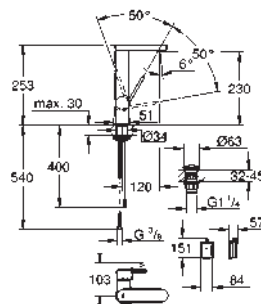

23 850 003

chrome

*

Plus
Single-lever basin mixer 1/2" with temperature display
L-Size

LED water temperature display
single hole installation
metal lever
6 V alkaline mono battery, 4 x mono cell
external battery
GROHE SilkMove 28 mm ceramic cartridge
with temperature limiter
GROHE StarLight chrome finish
GROHE EcoJoy SpeedClean mousseur 5.7 l/min
GROHE AquaGuide adjustable mousseur
rapid installation system
swivel spout with easy docking
swivel area 90°
smooth body with push-open pop-up waste set 1 1/4"
flexible connection hoses