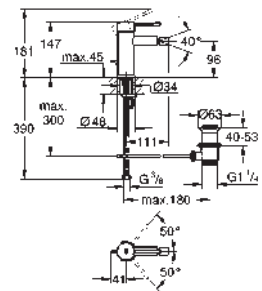

32 935 001 **chrome** **151.00**
32 935 DC1 **supersteel** **221.00**
32 935 *** **SPA colours** **194.00**
Essence
Single-lever bidet mixer 1/2"
S-Size
single hole installation
metal lever
GROHE SilkMove 28 mm ceramic cartridge
with temperature limiter
GROHE StarLight chrome finish
GROHE QuickFix Plus installation system
ball-joint mousseur
pop-up waste set 1 1/4"
flexible connection hoses
min. recommended pressure 1.0 bar

*** SPA colours:
● BE ● GL ● DA ● A0
● EN ● GN ● DL ● AL