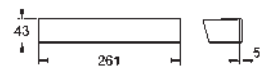

18 608 001 chrome 44.00

Grohtherm 2000
GROHE EasyReach shower tray
metal tray
removable for easy cleaning
GROHE StarLight chrome finish
suitable for Grohtherm 2000
- exposed thermostatic shower mixer
with centre distance 150 mm
- exposed thermostatic bath mixer
with centre distance 150 mm