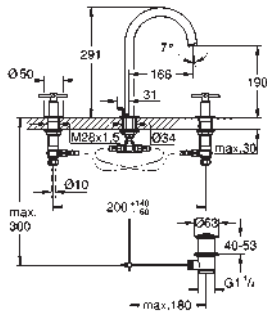

20 008 003	chrome	429.66
20 008 DC3	supersteel	651.00
20 008 GL3	cool sunrise	*
20 008 DA3	warm sunset	*
20 008 AL3	brushed hard graphite	744.00

Atrio
Three-hole basin mixer 1/2"
M-Size
ceramic headparts 1/2", 90°
GROHE StarLight chrome finish
GROHE EcoJoy 5.7 l/min laminar mousseur
swivel tubular spout
with mousseur and stop limiter
pop-up waste set 1 1/4"
pressure-proof, flexible connection hoses
between spout and side valves
with cross handles
Two different sets of caps included. One set with „H“ and „C“ marking, one set without marking.