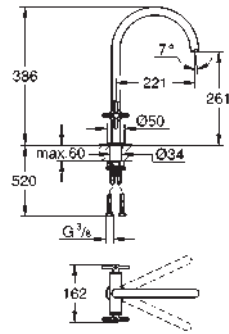

GROHE ATRIO

Ref. No.

Colour

Price netto (€)

30 362 000
30 362 DC0
30 362 AL0

chrome
supersteel
brushed hard graphite

471.00
613.00
707.00

Atrio

Sink mixer

C-spout

single hole installation

GROHE StarLight chrome finish

ceramic headparts 1/2", 90°

selectable swivel area : 0° / 150° / 360°

flexible connection hoses

rapid installation system

mousseur