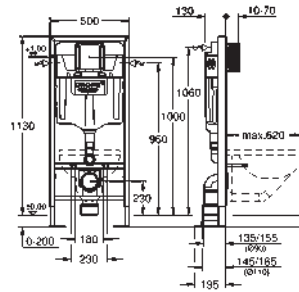

GROHE RAPID SL FREE-STANDING INSTALLATION

Ref. No.

Colour

Price netto (€)

38 584 001

chrome

408.00

Rapid SL

Element for WC, 1.13 m installation height with flushing cistern GD 2

for free-standing installation, for on-the-wall installations or studded walls
powder coated steel frame, self-supporting for dry-cladding, completely pre-assembled with fixed connections
lockable
fixing material
2 WC fixing bolts
fixing device for ceramic
WC ceramics with small bearing area (less than 205 mm) require additional accessory 38 779 000
distance of fixing bolts 180/230 mm
outlet bend $\varnothing$ 90 mm
depth adjustable
reducer $\varnothing$ 90/110 mm
inlet and outlet connecting set

flushing cistern GD 2, 6 - 9 l, containing following features:

adjustment ex factory 6 l and 3 l
pneumatic discharge valve offering 3 modes of operation: dual flush or start/stop or single flush
water supply from left/right or back
low noise (group I acc. to German Noise Specification)
insulated against condensation
1/2" water supply connection including integrated angle valve and push fit flexible hose union
no tools required for the installation of the inspection shaft incl. protection during construction phase
for vertical or horizontal use

for on-the-wall installation please order wall brackets 38 558 00M (sold separately)
for mounting of small flush plates please order revision shaft 40 911 000 (sold separately)