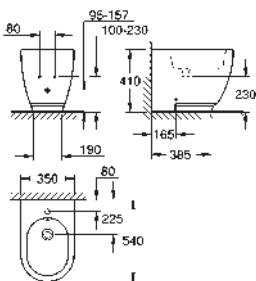

39 575 00H alpine white 255.00

Essence
Floor standing bidet
1 hole punched
with overflow
including fixation set
sanitary ware
fully skirted with invisible fixation
PureGuard anti scale coating and anti bacterial glazing
8 pieces per pallet