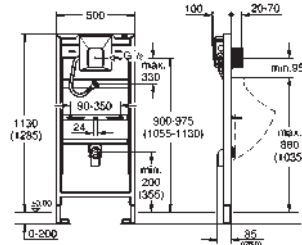

GROHE RAPID SL FOR URINAL

Ref. No.

Colour

Price netto (€)

38 786 001

chrome

284.00

Rapid SL

Element for urinal with infra-red electronic
with GROHE Rapido U

1.13 and 1.30 m installation height
for manual actuation or Tectron
infra-red electronic 6 V or 230 V

for on-the-wall installations or studded walls
powder coated steel frame, self-supporting
for dry-cladding, completely pre-assembled
height adjustable fitting connections
quick adjustment, lockable
fixing material
TÜV approved
HT-outlet bend Ø 50 mm
fixing bolts M8, with fixing device for the ceramic
inlet connection and inlet connecting set
water group with stop valve
flow pressure min 0.5 bar
operating pressure max 10 bar
flush aid
functional unit checked ex factory
water supply connections 1/2" outer thread
connecting box for mains supply 230 V
installation box with gasket
Shortable inspection shaft incl. protection
during construction phase for sets for final
installation with dimensions 116 x 144 mm
for on-the-wall installation please order wall brackets 38 558 00M (sold separately)

38 803 001

chrome

279.00