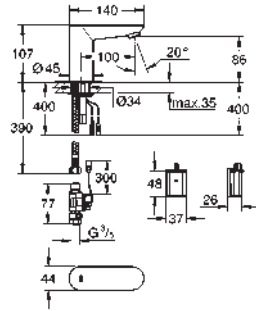

GROHE EUROECO COSMOPOLITAN E

Ref. No.

Colour

Price netto (€)

36 271 000

chrome

271.00

Euroeco Cosmopolitan E

Infra-red electronic basin tap without mixing device
with infrared sensor for bi-directional communication
for monitoring, configuration and service purpose
for cold or premixed water

6 V lithium-battery, type CR-P2

battery lifetime: approx. 7 years (150 actuations a day)

GROHE EcoJoy mousseur 5.7 l/min

flexible connection hoses

dirt strainers

external solenoid valve

external battery

rapid installation system

multistage battery status display

7 pre-set programs:

auto flush

thermal disinfection

cleaning mode

additional functions and precise settings

by remote control 36 407

CE approved

acoustic group I in accordance with DIN 4109

type of protection faucet IP 59K

36 269 000

chrome

308.00