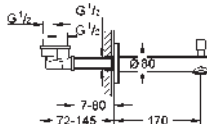

Eurosmart Cosmopolitan
Bath spout

wall mounted
GROHE StarLight chrome finish
mousseur
automatic diverter: bath/shower
male thread 1/2"
projection 170 mm

GROHE EUROSMART

		<p>23 788 002 chrome 78.00</p> <p>Eurosmart Single-lever basin mixer 1/2" S-Size single hole installation metal lever GROHE SilkMove 35 mm ceramic cartridge adjustable flow rate limiter with temperature limiter GROHE StarLight chrome finish GROHE EcoJoy mousseur 3.8 l/min GROHE QuickFix rapid installation system pop-up waste set 1 1/4" flexible connection hoses</p> <p>33 265 002 chrome 95.00 ditto, with GROHE EcoJoy mousseur 5.7 l/min</p>
		<p>23 588 000 chrome 91.00</p> <p>Eurosmart Single-lever basin mixer with angle valves, 1/2" consisting of: Eurosmart single-lever basin mixer, 1/2" (33 265 002) single hole installation metal lever GROHE SilkMove 35 mm ceramic cartridge adjustable flow rate limiter with temperature limiter GROHE StarLight chrome finish GROHE EcoJoy mousseur 5.7 l/min GROHE QuickFix rapid installation system pop-up waste set 1 1/4" flexible connection hoses angle valve, 1/2" (2 x 22 037 000)</p>
		<p>23 124 002 chrome 136.00</p> <p>Eurosmart Single-lever basin mixer 1/2" S-Size single hole installation metal lever GROHE SilkMove 35 mm ceramic cartridge adjustable flow rate limiter with temperature limiter GROHE StarLight chrome finish GROHE EcoJoy mousseur 4.0 l/min GROHE QuickFix rapid installation system retractable chain flexible connection hoses with shower set consisting of: hand shower with integrated diverter wall shower holder shower hose</p>
		<p>32 467 002 chrome 90.00</p> <p>Eurosmart Single-lever basin mixer 1/2" S-Size single hole installation metal lever GROHE SilkMove 35 mm ceramic cartridge adjustable flow rate limiter with temperature limiter GROHE StarLight chrome finish GROHE EcoJoy mousseur 5.7 l/min GROHE QuickFix rapid installation system smooth body flexible connection hoses</p>