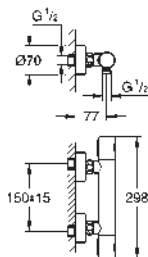

GROHE GROHTHERM 1000 COSMOPOLITAN M

Ref. No.

Colour

Price netto (€)

34 065 002	chrome	262.00
34 065 DC2	supersteel	312.00
34 065 ***	SPA colours	335.00

Grohtherm 1000 Cosmopolitan M
Thermostatic shower mixer 1/2"
wall mounted

GROHE StarLight chrome finish
GROHE MetalGrip ergonomically shaped metal handles
GROHE SafeStop at 38°C
GROHE SafeStop Plus optional temperature limiter at 43°C included
GROHE TurboStat compact cartridge
with wax thermoelement
integrated mixed water shut off
volume handle with **GROHE EcoButton** (economy button with individually adjustable economy stop)
ceramic headpart 1/2", 180°
shower bottom outlet 1/2"
built-in non return valves
dirt strainers
protected against backflow
S-unions
metal escutcheon
min. recommended pressure 1.0 bar
GROHE EcoJoy technology for less water and perfect flow

*** SPA colours:

34 215 002	chrome	307.00