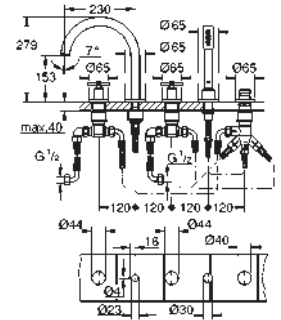

19 923 003 chrome 1,050.00
19 923 DC3 supersteel 1,360.00
19 923 GL3 cool sunrise *
19 923 DA3 warm sunset *
19 923 AL3 brushed hard graphite 1,670.00

Atrio
5-hole bath combination
ceramic headparts 1/2", 90°
GROHE StarLight chrome finish
consisting of:
pre-assembled spout fixing
with cross handles
bath spout with mousseur and diverter bath/shower
Sena hand shower 6.6 l/min
shower hose 2000 mm
flexible connection hoses
connection for shower hose
protected against backflow
can be used with 29 037 001
Two different sets of caps included. One set with
„H“ and „C“ marking, one set without marking.