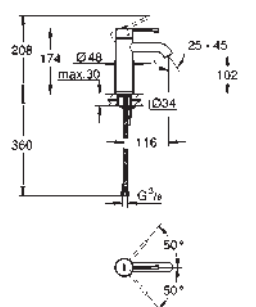

*** SPA colours:

● BE ● GL ● DA ● A0
● EN ● GN ● DL ● AL

23 590 001 chrome 142.00
23 590 DC1 supersteel 180.00
23 590 *** SPA colours 186.00

Essence
Single-lever basin mixer 1/2"
S-Size
single hole installation
metal lever
GROHE SilkMove 28 mm ceramic cartridge
with temperature limiter
GROHE StarLight chrome finish
GROHE EcoJoy mousseur 5.7 l/min
GROHE AquaGuide adjustable mousseur
GROHE QuickFix Plus installation system
smooth body
flexible connection hoses