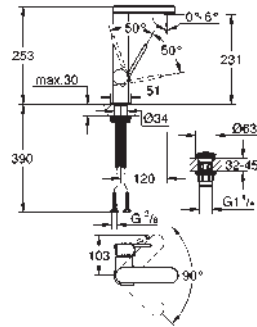

23 873 003 chrome 253.00

Plus
Single-lever basin mixer 1/2"
L-Size
single hole installation
metal lever
GROHE SilkMove 28 mm ceramic cartridge
with temperature limiter
GROHE StarLight chrome finish
GROHE EcoJoy SpeedClean mousseur 5.7 l/min
GROHE AquaGuide adjustable mousseur
rapid installation system
swivel spout with easy docking
swivel area 90°
smooth body with push-open pop-up waste set 1 1/4"
flexible connection hoses