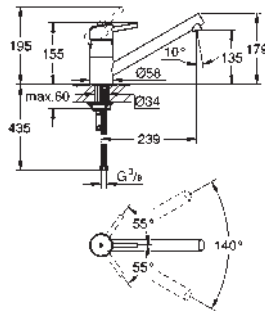

32 659 001

chrome

181.00

Concetto
Single-lever sink mixer 1/2"
low spout
single hole installation
GROHE StarLight finish
GROHE SilkMove 35 mm ceramic cartridge
mousseur
adjustable flow rate limiter
swivel cast spout
swivel area 140°
flexible connection hoses
rapid installation system