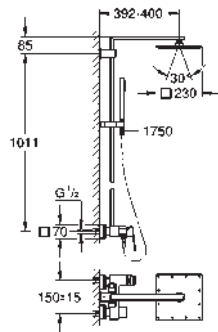

23 147 001

chrome

1,090.00

Euphoria Cube System 230
Shower system with single lever mixer for wall mounting

consisting of:

shower arm

projection 400 mm

exposed single-lever shower mixer with diverter

allows change between:

spray pattern: Rain

Rainshower Allure 230 metal head shower (27 479)

with ball joint

rotation angle $\pm 15^\circ$

spray pattern: Rain

hand shower Euphoria Cube Stick (27 698 000)

adjustable in height with gliding element

Silverflex shower hose 1750 mm (28 388 000)

GROHE SilkMove 35 mm ceramic cartridge

GROHE DreamSpray perfect spray pattern

GROHE StarLight chrome finish

SpeedClean anti-lime system

Inner WaterGuide for a longer life

Twistfree to prevent hose from twisting

suitable for instantaneous heaters

from 18 kW/h

minimum flow rate 7 l/min.

min. recommended pressure 1.0 bar