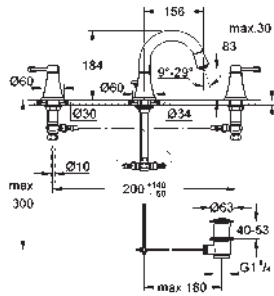

GROHE GRANDERA

Ref. No. Colour Price netto (€)

20 417 000 chrome 440.00
20 417 IGO chrome/gold 645.00

Grandera
Three-hole basin mixer 1/2"
S-Size
valves hot/cold with ceramic headparts 1/2" - 90°
GROHE StarLight chrome finish
GROHE EcoJoy technology for less water and perfect flow
GROHE AquaGuide adjustable mousseur 5.7 l/min
pop-up waste set 1 1/4"
pressure-proof, flexible connection hoses
between spout and side valves
min. recommended pressure 1.0 bar