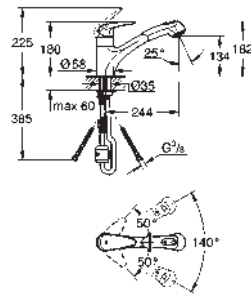

GROHE EURODISC

33 770 001

chrome

215.00

Eurodisc
Single-lever sink mixer 1/2"
 low spout
single hole installation
GROHE StarLight finish
GROHE SilkMove 35 mm ceramic cartridge
 mousseur
 adjustable flow rate limiter
 swivel tubular spout
 swivel area 140°
 with stop restriction
 flexible connection hoses
 rapid installation system