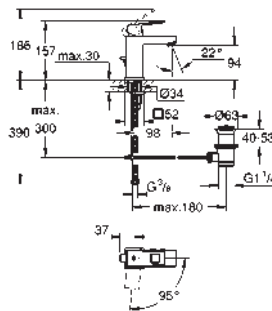

Lineare
Single-lever basin mixer 1/2"
XS-Size

single hole installation
metal lever

GROHE SilkMove ES 28 mm ceramic cartridge
with energy saving function via cold start
with temperature limiter
GROHE StarLight chrome finish
GROHE EcoJoy SpeedClean mousseur 5.7 l/min
GROHE QuickFix Plus installation system
pop-up waste set 1 1/4"
flexible connection hoses