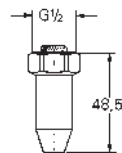

Drain down valve
for fitting between shut-off valve and shower
acc. to hospital guide rules
female thread 1/2"
GROHE StarLight chrome finish