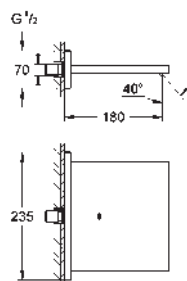

13 317 000 chrome 717.00

Allure Cascade spout for bath and shower
wall mounted
GROHE StarLight chrome finish
projection 180 mm
min. recommended pressure 1.0 bar