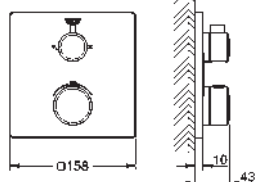

Grotherm
Thermostatic shower mixer for 2 outlets
with integrated shut off/diverter valve
set for final installation for
GROHE Rapido SmartBox 35 600 000
GROHE TurboStat compact cartridge
with wax thermostatic element
GROHE StarLight chrome finish
wall escutcheon with **GROHE QuickFix** (covered
escutcheon- and shaft sealing, covered fixing)
metal escutcheon, retroactively 6° adjustable
printed head and hand shower symbol
GROHE SafeStop at 38°C
GROHE SafeStop Plus optional temperature limiter at 43°C or 46°C included
GROHE AquaDimmer, integrated shut off/diverter valve
flow performance:
outlet B = 27 l/min
outlet C = 30 l/min
without roughing-in-set

35 600 000 chrome 68.00
GROHE Rapido SmartBox universal rough-in box for concealed installation

24 080 000 chrome 349.00