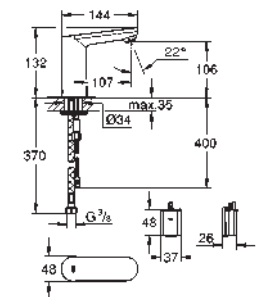

Eurosmart Cosmopolitan E
Infra-red electronic basin mixer 1/2"
with hidden mixing device and adjustable temperature limiter
with infrared sensor for bi-directional communication
for monitoring, configuration and service purpose
6 V lithium-battery, type CR-P2
battery lifetime: approx. 7 years (150 actuations a day)
GROHE EcoJoy mousseur 5.7 l/min
flexible connection hoses
non-return valve
dirt strainers
with integrated solenoid valve
external battery
rapid installation system
multistage battery status display
7 pre-set programs:
CE approved
acoustic group I in accordance with DIN 4109
type of protection faucet IP 59K
min. recommended pressure 1.0 bar

SPECIAL FITTINGS