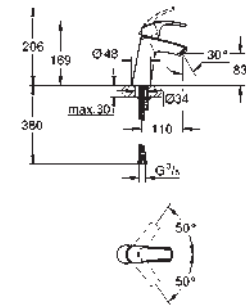

23 324 001 chrome 101.00

Eurosmart
Single-lever basin mixer 1/2"
M-Size
single hole installation
metal lever
GROHE SilkMove 28 mm ceramic cartridge
with temperature limiter
GROHE StarLight chrome finish
GROHE EcoJoy mousseur 5.7 l/min
GROHE QuickFix rapid installation system
smooth body
flexible connection hoses