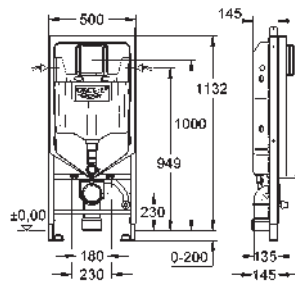

GROHE RAPID SL FOR WC

Ref. No.

Colour

Price netto (€)

39 062 000

chrome

401.00

Rapid SL

Element for WC with leakage box, 1.13 m installation height with flushing cistern GD 2

for on-the-wall installations or studded walls
powder coated steel frame, self-supporting
for dry-cladding, completely pre-assembled
with fixed connections
quick adjustment, lockable
fixing material

2 WC fixing bolts
fixing device for ceramic
distance of fixing bolts 180/230 mm
outlet bend Ø 90 mm
depth adjustable
reducer Ø 90/110 mm
inlet and outlet connecting set

leakage box

collection body with wastewater lead-through
and connection for spill, black
leakage / slash water protection

flushing cistern GD 2, 6 - 9 l, containing following features:

adjustment ex factory 6 l and 3 l
pneumatic discharge valve offering 3 modes of
operation: dual flush or start/stop or single flush
water supply from left/right or back
low noise (group I acc. to
German Noise Specification)
fully insulated against condensation
angle valve 1/2"
water inlet with pipe fixation
no tools required for the installation
of the inspection shaft incl. protection
during construction phase
for vertical or horizontal use

including wall brackets 38 558 00M for on-the-wall installation
for mounting of small flush plates please order
revision shaft 40 911 000 (sold separately)

38 675 001

chrome

354.00