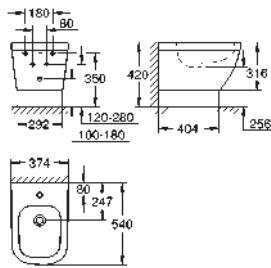

GROHE EURO CERAMIC

Ref. No.

Colour

Price netto (€)

39 208 000
39 208 00H

alpine white
alpine white

160.00
193.00

Euro Ceramic Wall hung bidet

1 hole punched
with overflow
including fixation set
sanitary ware
fully skirted with invisible fixation
optional: **PureGuard** anti scale coating and
anti bacterial glazing (00H)
16 pieces per pallet