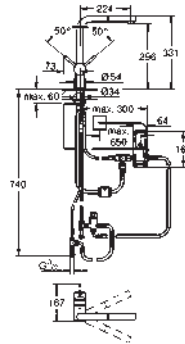

GROHE MINTA / MINTA TOUCH

Ref. No. Colour Price netto (€)

31 360 001 chrome 594.00
31 360 DC1 supersteel 771.00

Minta Touch
Electronic single-lever sink mixer 1/2"
L-spout
Touch: activation of water via skin contact
battery supply 6 V lithium-battery, type CR-P2
CE approved
solenoid valve
fixed value mixing valve
automatically safety stop after 60 sec. (factory set)
type of protection IP 44
GROHE SilkMove 46 mm ceramic cartridge
pull out mousseur
adjustable flow rate limiter
swivel tubular spout
swivel area 360°
protected against backflow
flexible connection hoses
rapid installation system