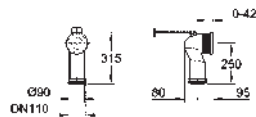

39 454 000

WC connection outlet
horizontal and vertical
length adjustable
60 to 105 mm from wall

chrome

*

39 457 000

WC connection outlet
vertical
length adjustable
93.5 to 137 mm from wall

chrome

*