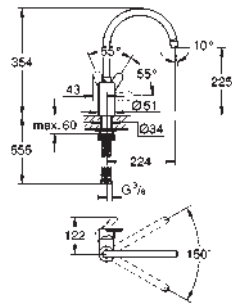

GROHE EUROSTYLE COSMOPOLITAN

Ref. No.

Colour

Price netto (€)

33 975 004

chrome

154.00

Eurostyle Cosmopolitan
Single-lever sink mixer 1/2"
high spout

single hole installation

GROHE StarLight chrome finish

GROHE SilkMove 35 mm ceramic cartridge

GROHE Zero separated inner water ways - lead and nickel free
mousseur

adjustable flow rate limiter

swivel tubular spout

selectable swivel area : 0° / 150°

flexible connection hoses

rapid installation system