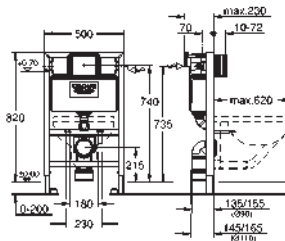

**Rapid SL
Element for WC, 0.82 m installation height
with flushing cistern 6 - 9 l**

for on-the-wall installations or studded walls
powder coated steel frame, self-supporting
for dry-cladding, completely pre-assembled
with fixed connections
quick adjustment, lockable
fixing material
TÜV approved
2 WC fixing bolts
fixing device for ceramic
distance of fixing bolts 180/230 mm
outlet bend Ø 90 mm
depth adjustable
reducer Ø 90/110 mm
inlet and outlet connecting set

flushing cistern 6 - 9 l containing the following features:

pneumatic discharge valve offering 3 modes of operation: dual flush or start/stop or single flush
front or top actuation
water supply from left/right or back
low noise (group I acc. to German Noise Specification)
insulated against condensation
angle valve 1/2"
water inlet with pipe fixation
Shortable inspection shaft incl. protection during construction phase

including wall brackets 38 558 00M for on-the-wall installation
for mounting of small flush plates please order revision shaft 40 950 000 (sold separately)
for installation in Scandinavia please order adapter 38 338 000 (sold separately)

INSTALLATION
SYSTEMS