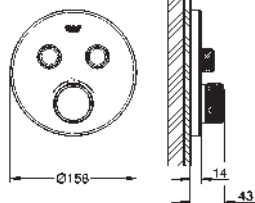

Ref. No. Colour Price netto (€)

29 151 LS0 moon white 601.00

Grotherm SmartControl
Thermostat for concealed installation with 2 valves
 set for final installation for
 GROHE Rapido SmartBox 35 600 000
 metal wall escutcheon with **GROHE QuickFix**
 (covered escutcheon and shaft sealing, covered
 fixing), retroactively 6° adjustable
GROHE StarLight finish
GROHE SmartControl push for ON-OFF, turn for
 volume adjustment from EcoJoy to full flow, exchangeable symbols
GROHE TurboStat compact cartridge
 with wax thermoelement
GROHE SafeStop at 38°C
GROHE SafeStop Plus optional temperature limiter at 43°C or 46°C included
 built-in non return valves and dirt strainers
 multiple outlets can be run simultaneously
 cover plate in moon white acrylic glass
 without roughing-in-set
 flow performance:
 outlet B = 24 l/min
 outlet C = 26 l/min
 outlet B+C = 29 l/min