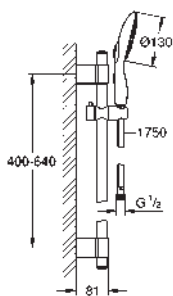

GROHE POWER&SOUL

Ref. No. Colour Price netto (€)

27 736 000 **chrome** 194.00

Power&Soul 130
Shower rail set 4+ sprays
consisting of:
Hand shower Power&Soul 130 (27 673 000)
shower rail, 600 mm (27 784 000)
with wall holders made of metal
Silverflex shower hose 1750 mm (28 388 000)
GROHE EcoJoy 9,5 l/min flow limiter
GROHE DreamSpray perfect spray pattern
GROHE StarLight chrome finish
GROHE QuickFix Plus adjustable distance between brackets
for adaption to existing drilling holes
SpeedClean anti-lime system
Inner WaterGuide for a longer life
Twistfree to prevent hose from twisting
suitable for instantaneous heater
min. recommended pressure 1.0 bar

27 738 000 **chrome** 199.00
ditto, 900 mm