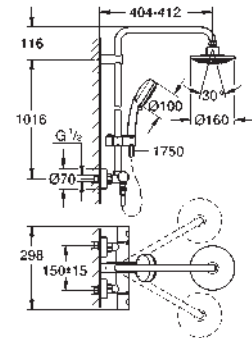

Tempesta Cosmopolitan 160

Shower system with thermostat for wall mounting

consisting of:

horizontal swivable 390 mm shower arm

exposed thermostat with

Aquadimmer function

allows change between:

head shower 1 spray (28 232 000)

Rain

with ball joint

rotation angle $\pm 15^\circ$

hand shower Tempesta Cosmopolitan 100 (27 571 001)

2 spray patterns:

Rain, Jet

adjustable in height with gliding element

Silverflex shower hose 1750 mm (28 388 000)

GROHE TurboStat compact cartridge

with wax thermoelement

GROHE SafeStop at 38°C

GROHE SafeStop Plus optional temperature limiter at 43°C included

GROHE DreamSpray perfect spray pattern

GROHE StarLight chrome finish

SpeedClean anti-lime system

Inner WaterGuide for a longer life

Twistfree to prevent hose from twisting

suitable for instantaneous heaters

from 18 kW/h

minimum flow rate 7 l/min.

optional upgrade: **GROHE EasyReach** tray (26 362)