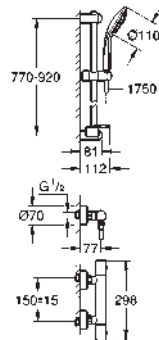

GROHE GROHTHERM 1000 COSMOPOLITAN M

Ref. No.

Colour

Price netto (€)

THERMOSTATS

34 321 002

chrome

341.00

**Grotherm 1000 Cosmopolitan M
Thermostatic shower mixer 1/2" with shower set**

consisting of:

Grotherm 1000 Cosmopolitan M thermostatic shower mixer 1/2"
(34 065 002)

Euphoria 110 Massage shower set, 900 mm (27 226 001)

min. recommended pressure 1.0 bar

47 175 000

chrome

101.00