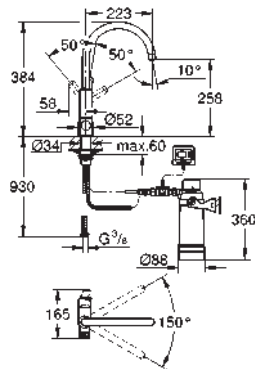

30 384 000

chrome

*

GROHE Blue Pure Eurosmart Starter Kit

consisting of:

GROHE Blue single-lever sink mixer
with filter function

single hole installation

C-spout

separate handle for filtered water

headpart 1/2"

GROHE StarLight chrome finish

GROHE SilkMove 28 mm ceramic cartridge

swivel tubular spout

swivel area 360°

separate inner water ways for filtered

and non-filtered water

flexible connection hoses

GROHE Blue filter head

GROHE Blue Ultrasafe filter for bacteria filtration and premium taste

capacity 3000 l

flow meter for filter lifetime measurement including 2 x AA batteries