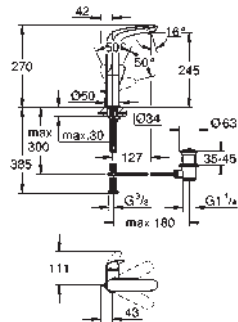

23 718 003 **chrome** **175.00**
23 718 LS3 **moon white/chrome** **229.00**
Eurostyle
Single-lever basin mixer 1/2"
L-Size
single hole installation
solid metal lever
with temperature limiter
GROHE StarLight chrome finish
GROHE EcoJoy mousseur 5.7 l/min
GROHE QuickFix rapid installation system
swivel cast spout
swivel area 360°
pop-up waste set 1 1/4"