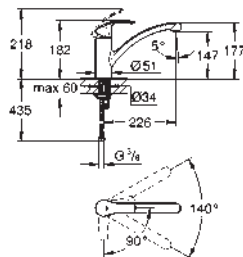

30 260 002 chrome 113.00

Eurosmart
Single-lever sink mixer 1/2"
low spout
single hole installation
GROHE StarLight finish
GROHE SilkMove ES 35 mm ceramic cartridge
with energy saving function via cold start
adjustable flow rate limiter
swivel cast spout
swivel area 140°
separate inner water ways – lead and nickel free
mousseur with coin slot for tool free replacement
flexible connection hoses
rapid installation system
min. recommended pressure 1.0 bar