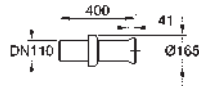

GROHE BAU CERAMIC

Ref. No.

Colour

Price netto (€)

39 453 000

WC connection outlet
horizontal
320 mm from wall

chrome

*