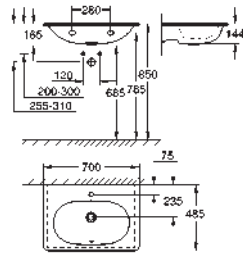

39 564 00H **alpine white** **176.00**

Essence
Wash basin 70
wall hung
1 hole punched, 2 holes pre-punched
with overflow on opposite site to faucet
700 x 485 mm
suitable for half and full pedestal
sanitary ware
PureGuard anti scale coating and anti bacterial glazing
12 pieces per pallet