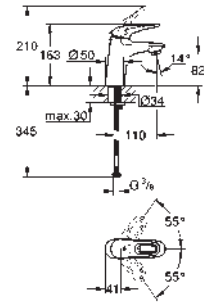

32 468 003 chrome 113.00

Eurostyle
Single-lever basin mixer 1/2"
S-Size
single hole installation
loop metal lever
GROHE SilkMove 35 mm ceramic cartridge
adjustable flow rate limiter
with temperature limiter
GROHE StarLight chrome finish
GROHE EcoJoy mousseur 5.7 l/min
GROHE QuickFix rapid installation system
smooth body
flexible connection hoses