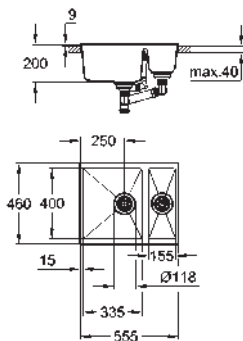

GROHE QuickFix installation system

sink mountable left or right
cut-out: 1140 x 480 mm
drainer: automatic waste fitting
accessories included: automatic waste fitting,
waste kit, basket strainer waste, mounting set