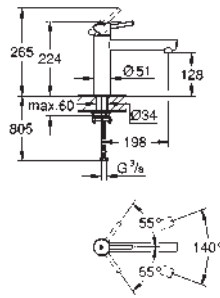

GROHE CONCETTO

Ref. No.

Colour

Price netto (€)

31 210 001

chrome

292.00

Concetto
Single-lever sink mixer 1/2"
for installation in front of window
medium spout
single hole installation
GROHE StarLight finish
GROHE SilkMove 35 mm ceramic cartridge
mousseur
adjustable flow rate limiter
swivel cast spout
swivel area 140°
non-removable socket height: 30 mm
flexible connection hoses