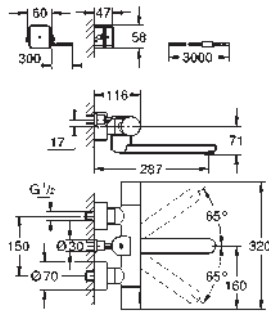

Ref. No.

Colour

Price netto (€)

36 414 000

chrome

865.00

**Eurosmart Cosmopolitan E Bluetooth
Infra-red electronic thermostatic basin mixer, wall mounted**

with infrared sensor and Bluetooth module for bi-directional communication for monitoring, configuration and service purpose with transformer 100-240 V AC, 50-60 Hz, 6.75 V DC

GROHE StarLight finish

GROHE CoolTouch

GROHE EcoJoy technology for less water and perfect flow

GROHE SafeStop at 38°C

swivel cast spout 219 mm

with swivel stop at 130° or fixed

projection 287 mm

laminar mousseur 9 l/min

S-unions

escutcheon covers for S unions

non-return valve

dirt strainers

power connection cable 3.0 m

for use with connection set

39 383 000

with Bluetooth 4.0* for wireless data communication

for Apple** and Android devices

Bluetooth range (max. 10 m) varies depending on used

materials and walls between transmitter and receiver

monitoring

password protected products

app detects all Bluetooth products in range

auto flush cycles and timing last auto flush

usage per day / 30 days

thermal disinfection cycles and timings last disinfection

configuration

detection range and shut off delay

auto flush

thermal disinfection

cleaning mode

2 on/off timers

identification by name

service

send and save 3 profiles

reset to factory or user settings

hard and software version

CE approved

acoustic group I in accordance with DIN 4109

type of protection faucet IP 59K