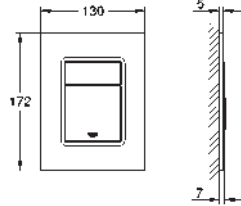

GROHE WALL PLATES FOR WC

Ref. No. Colour Price netto (€)

37 535 000	chrome	67.00
37 535 P00	matt chrome	67.00
37 535 SH0	alpine white	55.00
37 535 DC0	supersteel	142.00
37 535 ***	SPA colours	*

Skate Cosmopolitan S

Wall plate

for dual flush or start & stop actuation
for pneumatic discharge valve AV1
GD 2 cistern
vertical installation
130 x 172 mm
made of ABS

GROHE StarLight chrome finish

GROHE EcoJoy technology for less water and perfect flow
flush plate with magnetic holder
and fixing brackets included

small shaft 40 911 000 sold separately