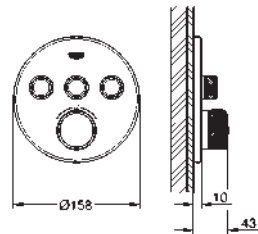

Grotherm SmartControl
Thermostat for concealed installation with 3 valves
set for final installation for
GROHE Rapido SmartBox 35 600 000
metal wall escutcheon with **GROHE QuickFix**
(covered escutcheon and shaft sealing, covered
fixing), retroactively 6° adjustable
GROHE StarLight chrome finish
GROHE SmartControl push for ON-OFF, turn for
volume adjustment from EcoJoy to full flow, exchangeable symbols
GROHE TurboStat compact cartridge
with wax thermoelement
GROHE SafeStop at 38°C
GROHE SafeStop Plus optional temperature limiter at 43°C or 46°C included
built-in non return valves and dirt strainers
multiple outlets can be run simultaneously
without roughing-in-set
flow performance:
outlet A = 23 l/min
outlet B = 27 l/min
outlet C = 23 l/min
outlet A + B = 33 l/min
outlet A + B + C = 36 l/min

35 600 000	chrome	68.00
GROHE Rapido SmartBox universal rough-in box for concealed installation		

29 122 000	chrome	301.00
29 122 DC0	supersteel	391.00
29 122 AL0	brushed hard graphite	481.00