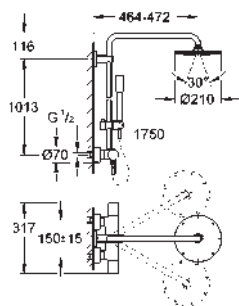

27 032 001

chrome

974.00

Rainshower System 210 Shower system with thermostat for wall mounting

consisting of:

horizontal swivable 450 mm shower arm

exposed thermostat with

Aquadimmer function

allows change between:

metal head shower Rainshower Cosmopolitan 210 (28 368 000)

with ball joint, rotation angle $\pm 15^\circ$

hand shower Sena (28 034 000)

adjustable in height with gliding element (12 140 000)

metal shower hose 1750 mm (27 178)

GROHE SafeStop at 38°C

GROHE SafeStop Plus optional temperature limiter at 43°C included

GROHE CoolTouch no risk of scalding

GROHE StarLight chrome finish

SpeedClean anti-lime system

Inner WaterGuide for a longer life

suitable for instantaneous heaters

from 18 kW/h

minimum flow rate 7 l/min.

min. recommended pressure 1.0 bar