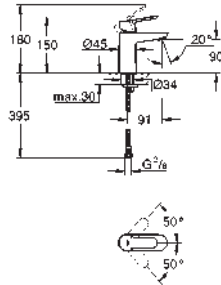

23 330 000 **chrome** **75.00**
BauEdge
Single-lever basin mixer 1/2"
S-Size
single hole installation
metal lever
GROHE Longlife 28 mm ceramic cartridge
GROHE StarLight chrome finish
GROHE EcoJoy mousseur 5.7 l/min
rapid installation system
smooth body
flexible connection hoses
min. recommended pressure 1.0 bar