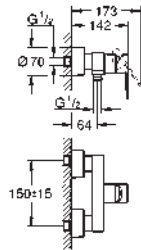

33 865 001 chrome 217.00
33 865 DC1 supersteel 300.00

Lineare
Single-lever shower mixer 1/2"
wall mounted
metal lever
GROHE SilkMove 35 mm ceramic cartridge
with temperature limiter
GROHE StarLight chrome finish
shower outlet 1/2"
integrated non-return valve
covered S-unions
protected against backflow
min. recommended pressure 1.0 bar