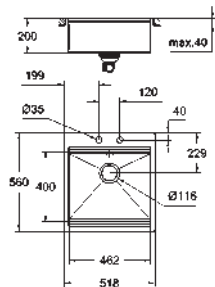

GROHE STAINLESS STEEL SINKS

Ref. No.

Colour

Price netto (€)

31 583 SD0

stainless steel

832.50

K800

Stainless steel sink

model: K800 60-S 51.8/56 1.0

mounting type: flush mount

material: stainless steel AISI 304 (V2A)

material thickness: 1 mm

GROHE StarLight finish

finish: satin finish

GROHE Whisper

min. cabinet size: 600 mm

dimensions: 518 x 560 mm

1 bowl: 462 x 400 x 200 mm

GROHE QuickFix installation system

drainer: automatic waste fitting