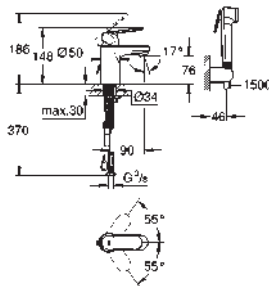

23 125 000

chrome

179.00

Eurosmart Cosmopolitan
Single-lever basin mixer 1/2"
S-Size

single hole installation
metal lever

GROHE SilkMove 35 mm ceramic cartridge
adjustable flow rate limiter
optional temperature limiter ref. no. 46 375 000
GROHE StarLight chrome finish
GROHE EcoJoy mousseur 4.0 l/min

GROHE QuickFix installation system
retractable chain
flexible connection hoses
optional temperature limiter
with shower set consisting of:
hand shower with integrated diverter
wall shower holder
shower hose
recommended pressure 1.0 - 5.0 bar

23 433 000

chrome

287.00

with integrated stop valve