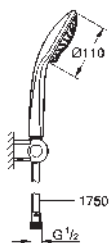

27 355 000 chrome 99.00

**Euphoria 110 Champagne
Wall holder set 3 sprays**
consisting of:
hand shower Champagne (27 222 000)
Wall shower holder 28 401
Silverflex shower hose 1750 mm (28 388 000)
GROHE DreamSpray perfect spray pattern
GROHE SprayDimmer (Stepless flow rate reduction)
GROHE StarLight chrome finish
SpeedClean anti-lime system
Inner WaterGuide for a longer life
Twistfree to prevent hose from twisting
suitable for instantaneous heater
min. recommended pressure 1.0 bar