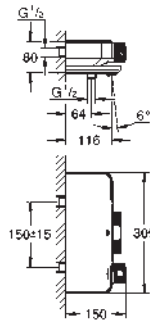

GROHE GROHTHERM SMARTCONTROL

Ref. No.

Colour

Price netto (€)

34 718 000

chrome

321.44

Grotherm SmartControl
Thermostatic bath mixer 1/2"
wall mounted

GROHE CoolTouch no risk of scalding

GROHE StarLight chrome finish

GROHE SafeStop at 38°C

GROHE SafeStop Plus optional temperature limiter at 43°C included

GROHE TurboStat compact cartridge
with wax thermostatic element

GROHE SmartControl push for ON-OFF, turn for

volume adjustment from EcoJoy to full flow

integrated **GROHE EasyReach** shower tray

shower bottom outlet 1/2"

bath spout with mousseur

built-in non return valves and dirt strainers

protected against backflow