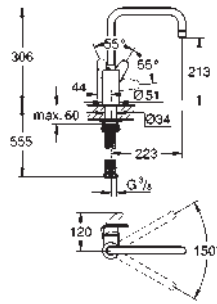

GROHE EURODISC COSMOPOLITAN

Ref. No. Colour Price netto (€)

32 259 003 **chrome** **192.00**

Eurodisc Cosmopolitan
Single-lever sink mixer 1/2"
high spout
single hole installation
GROHE StarLight chrome finish
GROHE SilkMove 35 mm ceramic cartridge
GROHE Zero separated inner water ways - lead and nickel free
adjustable flow rate limiter
swivel tubular spout
selectable swivel area : 0° / 150°
mousseur
flexible connection hoses
rapid installation system