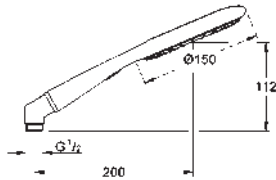

27 637 000

chrome/misty slate

92.00

Rainshower Icon 150
Hand shower 2 sprays

Rain, SmartRain
eco function (reduction of flow rate)
metal elbow adapter for the combination of hand showers with shower hoses
GROHE EcoJoy technology for less water and perfect flow
GROHE DreamSpray perfect spray pattern
GROHE StarLight chrome finish
SpeedClean anti-lime system
Inner WaterGuide for a longer life
universal mounting system, fitting all standard shower hoses
suitable for instantaneous heater