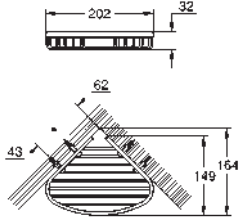

GROHE BAUCOSMOPOLITAN

Ref. No.

Colour

Price netto (€)

40 664 001

chrome

37.08

BauCosmopolitan
Filling basket, small