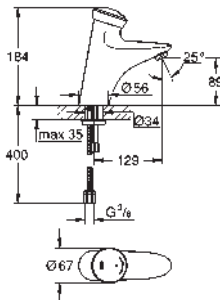

Eurodisc SE
Self-closing basin tap 1/2"
without mixing device
6 V lithium-battery, type CR-P2
for cold or premixed water
marking: blue
GROHE StarLight chrome finish
flexible connection hose
dirt strainer
rapid installation system
start-stop function
electronic control of operating time
safety stop after 180 sec.
functions to activate with tip code
flow time infinitely adjustable from 2-180 sec.
automatic flushing: 5 min after 3 days
without use
CE approved
type of protection faucet IP 59K

36 209 000

chrome

119.00

Hidden mixing device
vandal-proof, covered and pre-adjustable
mixer
suitable for single hole mixers
Europlus E and Eurodisc SE
consisting of:
special mixing device, adjustment by
screwdriver
metallic cap
GROHE StarLight chrome finish

42 886 000

chrome

22.00

Battery

45 704 000

chrome

40.00