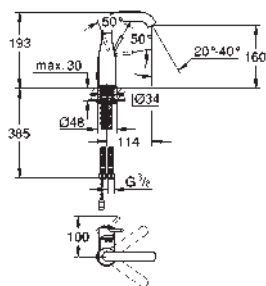

23 480 001 **chrome** **168.00**
Essence
Single-lever basin mixer 1/2"
M-Size
single hole installation
metal lever
GROHE SilkMove 28 mm ceramic cartridge
with temperature limiter
GROHE StarLight chrome finish
GROHE EcoJoy mousseur 5.7 l/min
GROHE AquaGuide adjustable mousseur
GROHE QuickFix Plus installation system
swivel spout with mousseur and stop limiter
retractable chain
flexible connection hoses