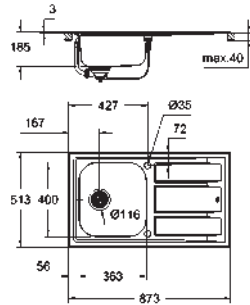

GROHE STAINLESS STEEL SINKS

Ref. No.

Colour

Price netto (€)

31 568 SD0

stainless steel

190.83

K400+

Stainless steel sink with drainer

model: K400+ 45-S 87.3/51.3 1.0 rev

mounting type: flat edge

material: stainless steel AISI 316 (V4A)

material thickness: 0.7 mm

GROHE StarLight finish

finish: satin finish

GROHE Whisper

min. cabinet size: 450 mm

dimensions: 873 x 513 mm

1 bowl: 363 x 400 x 188 mm

GROHE QuickFix installation system

sink mountable left or right

cut-out: 840 x 480 mm

drilling holes: 2 x 35 mm

drainer: automatic waste fitting

accessories included: automatic waste fitting,
waste kit, basket strainer waste, mounting set