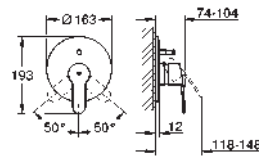

Eurostyle Cosmopolitan
Single-lever bath mixer

set for final installation for

35 501 000

without concealed body

metal lever

GROHE StarLight chrome finish

automatic diverter: bath/shower

escutcheon- and shaft-sealing

wall escutcheon

covered fixing

33 637 002

chrome

155.00