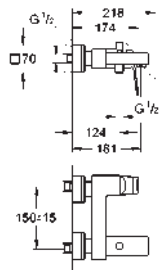

23 140 000 chrome 283.00

Eurocube
Single-lever bath mixer 1/2"
wall mounted
metal lever
GROHE SilkMove 46 mm ceramic cartridge
GROHE StarLight chrome finish
adjustable flow rate limiter
automatic diverter: bath/shower
mousseur
integrated non-return valve in the shower outlet 1/2"
covered S-unions
protected against backflow
optional temperature limiter ref. no. 46 375 000