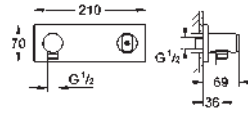

GROHE SHOWER ACCESSORIES

Ref. No. Colour Price netto (€)

SHOWERS

27 621 000 chrome 313.00

Grotherm F
Wall shower union with integrated shower holder
Vertical or horizontal installation
for use with rough-in box 35 034 000 (1/2" connection) /
35 035 (1/2" NPT connection)
sold separately
shower outlet 1/2"
hand shower and shower hose sold separately
protected against backflow
vertical and horizontal installation