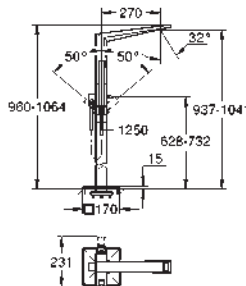

45 388 000 chrome 133.00
Supporting legs for baseframe

23 119 001 chrome 2,240.00

**Allure Brilliant
Single-lever bath mixer 1/2", floor mounted**
set for final installation for
45 984
without roughing-in-set
GROHE SilkMove 46 mm ceramic cartridge
GROHE StarLight chrome finish
automatic diverter: bath/shower
spout with integrated mousseur
hand shower Euphoria Cube+ 6.6 l/min
Silverflex shower hose 1250 mm
projection 270 mm
integrated non-return valve in the shower outlet 1/2"
with shower holder
protected against backflow