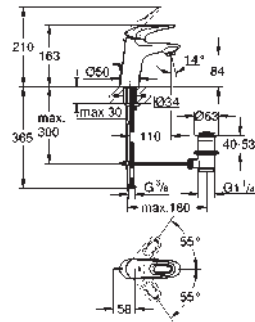

GROHE EUROSTYLE

Ref. No.

Colour

Price netto (€)

33 558 003
33 558 LS3

chrome
moon white/chrome

118.00
153.00

Eurostyle
Single-lever basin mixer 1/2"
S-Size
single hole installation
loop metal lever
GROHE SilkMove 35 mm ceramic cartridge
adjustable flow rate limiter
with temperature limiter
GROHE StarLight chrome finish
GROHE EcoJoy mousseur 5.7 l/min
GROHE QuickFix rapid installation system
pop-up waste set 1 1/4"
flexible connection hoses