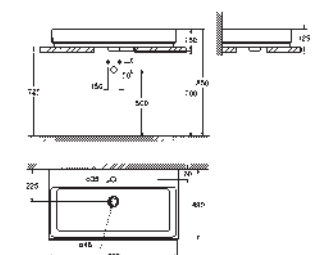

39 476 00H

alpine white

319.00

**Cube Ceramic
Counter top basin 80**

flat back side glazed
1 hole punched, 2 holes pre-punched
with overflow
800 x 490 mm

including fixation set

sanitary ware

PureGuard anti scale coating and anti bacterial glazing

10 pieces per pallet