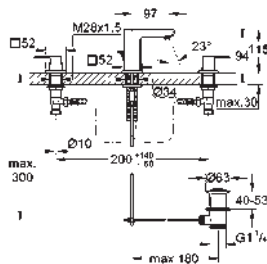

20 351 000 chrome 308.00

Eurocube
Three-hole basin mixer 1/2"
S-Size
metal lever
ceramic headparts 1/2", 90°
GROHE StarLight chrome finish
GROHE QuickFix Plus installation system
spout with mousseur
pop-up waste set 1 1/4"
pressure-proof, flexible connection hoses
between spout and side valves
union nut 1/2" x 10.5 mm