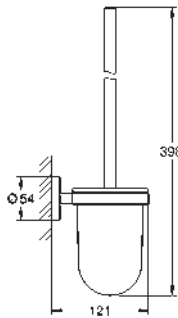

*** SPA colours:

- BE ● GL ● DA ● A0
- EN ● GN ● DL ● AL

40 374 001	chrome	34.16
40 374 DC1	supersteel	47.49
40 374 ***	SPA colours	51.24

Essentials
Toilet brush set
material: glass / metal
wall mounted
concealed fastening
GROHE StarLight chrome finish

40 791 001	white	5.16
40 791 KS1	velvet black	5.16

40 392 000	chrome	25.00
40 393 000	daVinci satin white	20.00