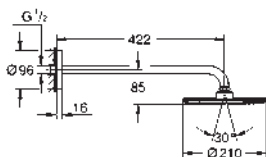

GROHE HEAD AND SIDE SHOWERS

Ref. No. Colour Price netto (€)

26 171 LS0 moon white/chrome 525.00

Rainshower Cosmopolitan 210
Head shower set 422 mm, 1 spray
consisting of:
Rainshower Cosmopolitan 210 metal head shower,
spray plate white (28 368 LS0)
1 spray:
Rain
Rainshower shower arm 422 mm, escutcheon
white (26 146 LS0)
GROHE DreamSpray perfect spray pattern
GROHE StarLight chrome finish
SpeedClean anti-lime system
DropStop no afterdripping from the horizontal
shower head after closing the valve
suitable for instantaneous heater
starting at 0.5 bar flow pressure

26 062 000 chrome 361.00