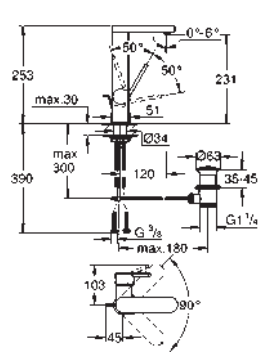

23 851 003 **chrome** **253.00**
Plus
Single-lever basin mixer 1/2"
L-Size
single hole installation
metal lever
GROHE SilkMove 28 mm ceramic cartridge
with temperature limiter
GROHE StarLight chrome finish
GROHE EcoJoy SpeedClean mousseur 5.7 l/min
GROHE AquaGuide adjustable mousseur
rapid installation system
swivel spout with easy docking
swivel area 90°
pop-up waste set 1 1/4"
flexible connection hoses

* price upon request