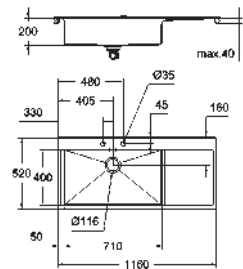

GROHE QuickFix installation system

sink mountable right

cut-out: 1148 x 508 mm

drainer: automatic waste fitting

accessories included: automatic waste fitting,

waste kit, basket strainer waste, mounting set