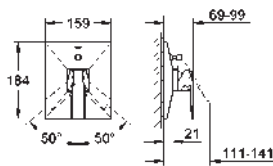

19 785 000	chrome	490.00

Allure Brilliant
Single-lever bath mixer
set for final installation for
35 501 000
without concealed body
GROHE StarLight chrome finish
automatic diverter: bath/shower
escutcheon- and shaft-sealing
metal escutcheon
covered coupling

19 787 001	chrome	1,340.00
19 787 DC1	supersteel	*
19 787 A01	hard graphite	*
19 787 AL1	brushed hard graphite	*