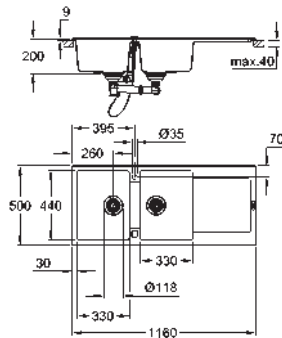

GROHE QuickFix installation system

sink mountable left or right
cut-out: 980 x 480 mm
drainer: automatic waste fitting
accessories included: automatic waste fitting,
waste kit, basket strainer waste, mounting set