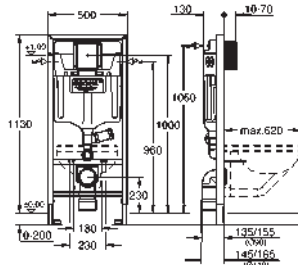

GROHE RAPID SL FOR WC

Ref. No.

Colour

Price netto (€)

39 002 000

chrome

345.00

Rapid SL

Element for WC, 1.13 m installation height, for external odour extraction with flushing cistern GD 2

with flush pipe for external odour extraction
for on-the-wall installations or studded walls
powder coated steel frame, self-supporting
for dry-cladding, completely pre-assembled
with fixed connections
quick adjustment, lockable
fixing material
TÜV approved
2 WC fixing bolts
fixing device for ceramic
WC ceramics with small bearing area (less than 205 mm)
require additional accessory 38 779 000
distance of fixing bolts 180/230 mm
outlet bend Ø 90 mm
depth adjustable
reducer Ø 90/110 mm
inlet and outlet connecting set

flushing cistern GD 2, 6 - 9 l, containing following features:

adjustment ex factory 6 l and 3 l
flush pipe with connection for odor extraction 50 mm
pneumatic discharge valve offering 3 modes of operation: dual flush or start/stop or single flush
water supply from left/right or back
low noise (group I acc. to German Noise Specification)
insulated against condensation
1/2" water supply connection including integrated angle valve and push fit flexible hose union
no tools required for the installation
of the inspection shaft incl. protection during construction phase
for vertical or horizontal use

for on-the-wall installation please order wall brackets 38 558 00M (sold separately)
for mounting of small flush plates please order revision shaft 40 911 000 (sold separately)

38 897 000

chrome

299.00