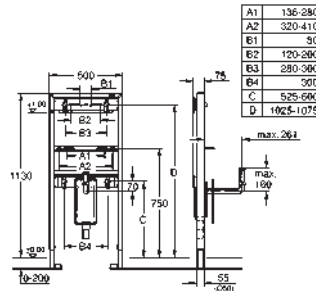

GROHE RAPID SL FOR WASH BASIN AND BIDET

Ref. No.

Colour

Price netto (€)

38 625 001

chrome

290.00

Rapid SL

Element for wash basin with concealed trap

for single hole installation or wall mounted fittings

1.13 m installation height

with concealed trap Ø 50 mm

for on-the-wall installations or studded walls

powder coated steel frame, self-supporting

for dry-cladding, completely pre-assembled

with fixed connections

single installation or fitting to a rail

quick adjustment, lockable

fixing material

TÜV approved

wash basin fixing bolts M10 with

fixing device for ceramic

variable distance of fixing bolts

2 noise protected fitting connections 1/2"

concealed syphon

for concealed wall installation

including cover plate for concealed trap, stainless steel

including adjustable brass outlet bend

chrome plated

height adjustable

for on-the-wall installation please order wall brackets 38 558 00M (sold separately)

38 748 002

chrome

417.00