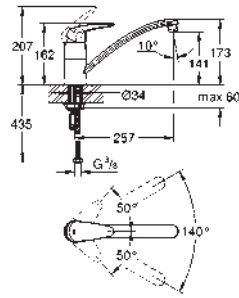

33 770 001

chrome

215.00

Eurodisc
Single-lever sink mixer 1/2"
low spout
single hole installation
GROHE StarLight finish
GROHE SilkMove 35 mm ceramic cartridge
mousseur
adjustable flow rate limiter
swivel tubular spout
swivel area 140°
with stop restriction
flexible connection hoses
rapid installation system