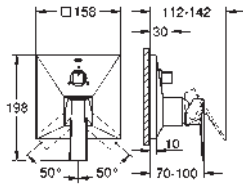

GROHE ALLURE BRILLIANT

Ref. No. Colour Price netto (€)

24 099 000	chrome	363.00
24 099 DC0	supersteel	509.00
24 099 A00	hard graphite	545.00
24 099 AL0	brushed hard graphite	582.00

Allure Brilliant
Single-lever mixer with 3-way diverter
set for final installation for
GROHE Rapido SmartBox 35 600 000
GROHE SilkMove 46 mm ceramic cartridge
GROHE StarLight chrome finish
wall escutcheon with **GROHE QuickFix** (covered
escutcheon- and shaft sealing, covered fixing)
metal escutcheon, retroactively 6° adjustable
metal lever
3-way diverter
flow performance:
outlet A = 27 l/min,
outlet B = 27 l/min,
outlet C = 27 l/min
without roughing-in-set

35 600 000	chrome	68.00
GROHE Rapido SmartBox universal rough-in box for concealed installation