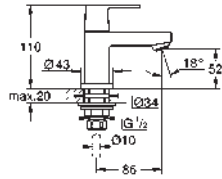

GROHE EUROCUBE

Ref. No. Colour Price netto (€)

23 137 000 **chrome** **166.00**
Eurocube
Pillar tap
XS-Size
single hole installation
metal lever
ceramic headpart 1/2", 90°
GROHE StarLight chrome finish
GROHE EcoJoy SpeedClean mousseur 5.7 l/min
union nut 1/2" x 10.5 mm