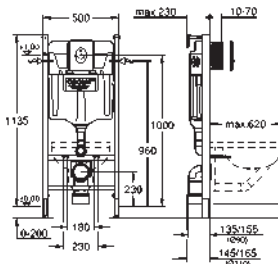

38 719 001

alpine white

202.00

Rapid SL
3-in-1 set for WC, 1.13 m installation height
with flushing cistern GD 2

consisting of:

Rapid SL element for WC (38 840 000)

Skate Air flush plate, alpine white, vertical installation (38 505 SH0)

Rapid SL wall brackets (38 558 00M)