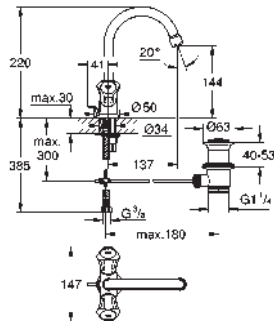

21 375 001 chrome 111.00

Costa L
One-hole basin mixer, 1/2"
metal handles
heat-insulated
screwable
Longlife-headpart
swivel tubular spout with mousseur
pop-up waste set 1 1/4"
flexible connection hoses
GROHE StarLight chrome finish