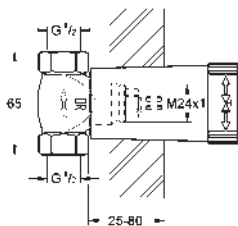

29 811 000 chrome 27.00

Concealed valve 1/2"
preassembled ceramic headpart 1/2"
180°
threaded union 1/2"
installation depth adjustable
25 - 80 mm
DR-brass

29 813 000 chrome 35.00

ditto, 3/4"