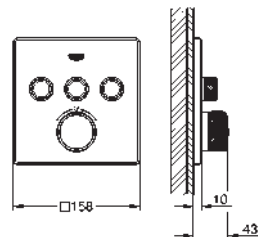

35 600 000 chrome 68.00
GROHE Rapido SmartBox universal rough-in box for concealed installation