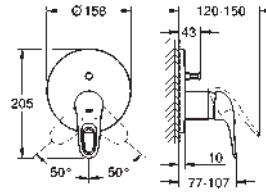

GROHE EUROSTYLE

Ref. No. Colour Price netto (€)

24 049 003 chrome 128.00
24 049 LS3 moon white 166.00

Eurostyle
Single-lever mixer with 2-way diverter
set for final installation for
GROHE Rapido SmartBox 35 600 000
GROHE SilkMove 46 mm ceramic cartridge
GROHE StarLight chrome finish
wall escutcheon with **GROHE QuickFix** (covered
escutcheon- and shaft sealing, covered fixing)
metal escutcheon, retroactively 6° adjustable
metal lever
automatic 2-way diverter
flow performance:
outlet B = 27 l/min, outlet C = 27 l/min
without roughing-in-set

35 600 000 chrome 68.00
GROHE Rapido SmartBox universal rough-in box for concealed installation

24 047 003 chrome 122.00
24 047 LS3 moon white 159.00