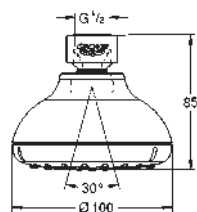

26 050 001 chrome 40.00

Tempesta 100
Head shower 1 spray
Rain
ball joint ± 15° rotatable
GROHE EcoJoy 5.7 l/min. flow limiter
GROHE DreamSpray perfect spray pattern
GROHE StarLight chrome finish
SpeedClean anti-lime system
Inner WaterGuide for a longer life
suitable for instantaneous heater
min. recommended pressure 1.0 bar