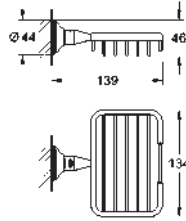

GROHE ESSENTIALS AUTHENTIC

Ref. No.

Colour

Price netto (€)

40 659 001
40 659 EN1

chrome
brushed nickel

37.08
48.33

Essentials Authentic
Filling basket, small
material: metal
concealed fastening
GROHE StarLight chrome finish