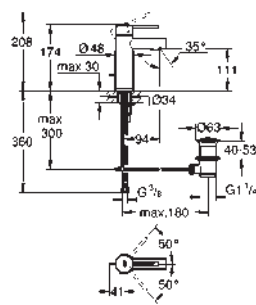

32 898 001 chrome 147.00

Essence
Single-lever basin mixer 1/2"
S-Size
single hole installation
metal lever
GROHE SilkMove 28 mm ceramic cartridge
with temperature limiter
GROHE StarLight chrome finish
GROHE EcoJoy mousseur 5.7 l/min
GROHE QuickFix Plus installation system
pop-up waste set 1 1/4"
flexible connection hoses
min. recommended pressure 1.0 bar