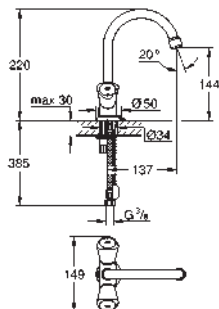

21 338 001 **chrome** **98.00**
Costa S
One-hole basin mixer, 1/2"
metal handles
heat-insulated
screwable
Carbidur headpart
swivel tubular spout with mousseur
retractable chain
flexible connection hoses
GROHE StarLight chrome finish