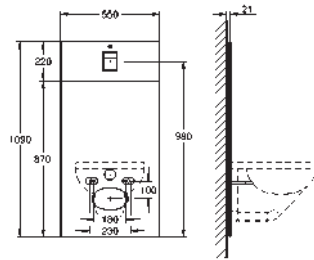

39 374 LS0

moon white

767.00

GROHE glass module

for Rapid SL / Uniset

with flushing cistern GD 2

for connecting shower toilet Sensia Arena

or common wall-hung WCs

for tiled/plastered walls

two-piece glass cover made of tempered safety glass (8 mm)

upper part removable for maintenance

flush plate Skate Cosmopolitan, chrome, flush plate

is kept flush with glass cover

HPL mounting plate with hole pattern for all connections

mounting plate with concealed water connection

for shower toilet Sensia Arena

mounting plate with with quality edges in silver finish

set for noise protection

including accessory for mounting glass plate and WC ceramic