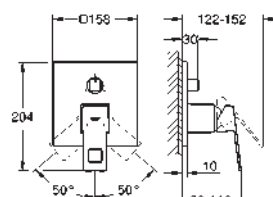

24 094 000 **chrome** **191.00**

Eurocube
Single-lever mixer with 3-way diverter
set for final installation for
GROHE Rapido SmartBox 35 600 000
GROHE SilkMove 46 mm ceramic cartridge
GROHE StarLight chrome finish
wall escutcheon with **GROHE QuickFix** (covered
escutcheon- and shaft sealing, covered fixing)
metal escutcheon, retroactively 6° adjustable
metal lever
3-way diverter
flow performance:
outlet A = 27 l/min,
outlet B = 27 l/min,
outlet C = 27 l/min
without roughing-in-set

35 600 000 **chrome** **68.00**
GROHE Rapido SmartBox universal rough-in box for concealed installation