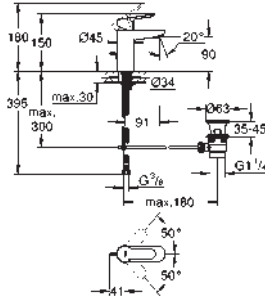

23 328 000 **chrome** **80.00**
BauEdge
Single-lever basin mixer 1/2"
S-Size
single hole installation
metal lever
GROHE Longlife 28 mm ceramic cartridge
GROHE StarLight chrome finish
GROHE EcoJoy mousseur 5.7 l/min
rapid installation system
plastic pop-up waste set 1 1/4"
flexible connection hoses

23 802 000 **chrome** **59.92**
ditto, with temperature limiter