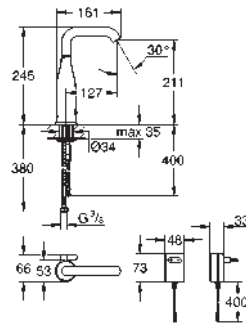

36 444 000

chrome

575.00

Essence E

Infra-red electronic basin mixer 1/2" with mixing device and adjustable temperature limiter

with infrared sensor for bi-directional communication for monitoring, configuration and service purpose with plug transformer 100-230 V AC, 50-60 Hz, 6 V DC

GROHE StarLight chrome finish adjustable swivel area 0° / 150° / 360°

laminar spray regulator 5.0 l/min

flexible connection hoses

non-return valve

dirt strainers

with integrated solenoid valve

rapid installation system

7 pre-set programs:

auto flush

thermal disinfection

cleaning mode

additional functions and precise settings

by remote control 36 407

CE approved

acoustic group I in accordance with DIN 4109

type of protection faucet IP 59K

min. recommended pressure 1.0 bar

36 445 000

chrome

508.00