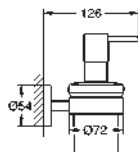

40 448 001	chrome	38.74
40 448 DC1	supersteel	49.16
40 448 EN1	brushed nickel	43.74

Essentials

Soap dispenser with holder

material: glass / metal
filling quantity 160 ml
consisting of:
holder (40 369 001)
soap dispenser (40 394 001)
concealed fastening
GROHE StarLight chrome finish