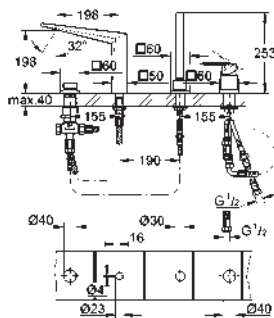

Allure Brilliant
4-hole single-lever bath combination
GROHE SilkMove 46 mm ceramic cartridge
GROHE StarLight chrome finish
consisting of:
pre-assembled spout fixing
single lever mixer operating element
bath spout with integrated mousseur
diverter bath/shower
hand shower Euphoria Cube+ 6.6 l/min
metal shower hose 2000 mm
flexible connection hoses
connection for shower hose
protected against backflow
for use with (29 037 000)