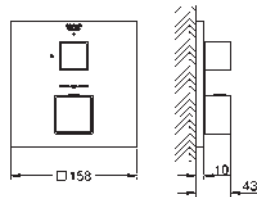

Grotherm Cube
Thermostatic mixer for 1 outlet with shut off valve
set for final installation for
GROHE Rapido SmartBox 35 600 000
GROHE TurboStat compact cartridge
with wax thermoelement
GROHE StarLight chrome finish
wall escutcheon with **GROHE QuickFix** (covered
escutcheon- and shaft sealing, covered fixing)
metal escutcheon, retroactively 6° adjustable
GROHE SafeStop at 38°C
GROHE SafeStop Plus optional temperature limiter at 43°C or 46°C included
built-in non return valves and dirt strainers
ceramic stop valve, 120°
flow performance:
outlet B = 27 l/min
outlet C = 30 l/min
without roughing-in-set

35 600 000 chrome 68.00
GROHE Rapido SmartBox universal rough-in box for concealed installation

24 154 000 chrome 453.00