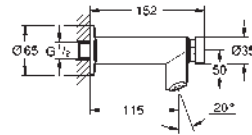

36 266 000

chrome

99.00

**Euroeco Cosmopolitan T
Self-closing pillar tap 1/2"**

wall mounted

marking: blue/red

GROHE StarLight chrome finish

GROHE EcoJoy technology for less water and perfect flow
flow limiter 5.7 l/min
escutcheon