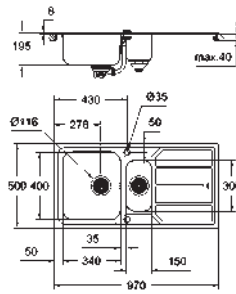

K500
Stainless steel sink with drainer
model: K500 60-S 97/50 1.5 rev
mounting type: standard built-in
material: stainless steel AISI 304 (V2A)
material thickness: 0.7 mm
GROHE StarLight finish
finish: satin finish
GROHE Whisper
min. cabinet size: 600 mm
dimensions: 970 x 500 mm
1 bowl: 340 x 400 x 195 mm
0.5 bowl: 150 x 300 x 162 mm
GROHE QuickFix installation system
sink mountable left or right
cut-out: 950 x 480 mm
drilling holes: 2 x 35 mm
drainer: automatic waste fitting
accessories included: waste kit, basket
strainer waste, mounting set

31 588 SD0 stainless steel 290.83