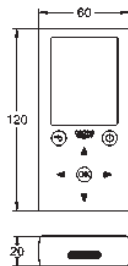

36 407 001 **chrome** **308.00**

Remote control
for all GROHE one eye infra-red products as of 06/2015
and GROHE Blue Home until 12/2018

monitoring
consumption and usage data
thermal disinfection cycles (infrared faucets)
auto flush cycles (infrared faucets)
cleaning mode cycles (GROHE Blue Home)
filter and CO₂ capacity (GROHE Blue Home)

configuration
cleaning mode on/off
thermal disinfection (infrared faucets)
detection range
shut off delay (infrared faucets)
auto flush (infrared faucets)
filter capacity (GROHE Blue Home)

service
send and save profile
reset to factory or user settings
filter capacity (GROHE Blue Home)
demo mode
error codes (GROHE Blue Home)

3 x 1.5 V AAA DC battery supply