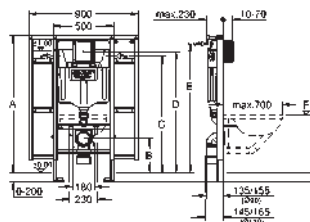

A	B	C	D	E	F
	1130	1080	280	230	560	910
	1000	950	1060	1010	460	410

Rapid SL

Element for WC, 1.13 m installation height

with fixing element for back support and support rails

with flushing cistern GD 2

for the disabled

for WC bowls 70 cm projection

for on-the-wall installations or studded walls

powder coated steel frame, self-supporting

for dry-cladding, completely pre-assembled

with fixed connections

quick adjustment, lockable

fixing material

TÜV approved

2 WC fixing bolts

4 wall brackets

fixing device for ceramic

distance of fixing bolts 180/230 mm

PP outlet bend Ø 90 mm

depth adjustable

reducer Ø 90/110 mm

inlet and outlet connecting set

flushing cistern GD 2, 6 - 9 l, containing following features:

adjustment ex factory 6 l and 3 l

pneumatic discharge valve offering 3 modes of
operation: dual flush or start/stop or single flush

water supply from left/right or back

low noise (group I acc. to

German Noise Specification)

insulated against condensation

1/2" water supply connection including

integrated angle valve and push fit

flexible hose union

no tools required for the installation

of the inspection shaft incl. protection

during construction phase

for vertical or horizontal use

including wall brackets 38 558 00M for on-the-wall installation

for mounting of small flush plates please order

revision shaft 40 911 000 (sold separately)