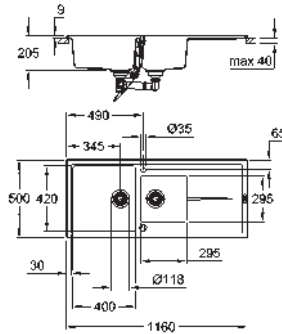

GROHE COMPOSITE SINKS

Ref. No.

Colour

Price netto (€)

31 643 AT0
31 643 AP0

granite gray
granite black

*
*

K400

Composite sink with drainer

model: K400 80-C 116/50 1.5 rev
mounting type: standard built-in
material: quartz composite

GROHE Whisper

min. cabinet size: 800 mm
dimensions: 1160 x 500 mm
1 bowl: 400 x 420 x 205 mm
2 bowl: 295 x 295 x 205 mm

GROHE QuickFix installation system

sink mountable left or right
cut-out: 1140 x 480 mm
drainer: automatic waste fitting
accessories included: automatic waste fitting,
waste kit, basket strainer waste, mounting set