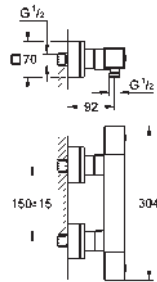

Grotherm Cube

Thermostatic shower mixer 1/2"

wall mounted

GROHE StarLight chrome finish

GROHE SafeStop at 38°C

GROHE SafeStop Plus optional temperature limiter at 43°C included

GROHE TurboStat compact cartridge

with wax thermoelement

integrated mixed water shut off

volume handle with **GROHE EcoButton** (economy

button with individually adjustable economy stop)

Carbodur ceramic headpart 1/2", 180°

shower bottom outlet 1/2"

built-in non return valves

dirt strainers

protected against backflow

covered S-unions

min. recommended pressure 1.0 bar

GROHE EcoJoy technology for less water and perfect flow

34 502 000

chrome

489.00