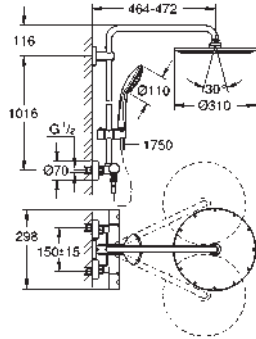

GROHE EUPHORIA SYSTEM

Ref. No. Colour Price netto (€)

26 075 000	chrome	848.00
26 075 DC0	supersteel	1,110.00
26 075 ***	SPA colours	1,190.00

Euphoria System 310
Shower system with thermostatic mixer for wall mounting
consisting of:
horizontal swivable 450 mm shower arm
exposed thermostatic mixer with Aquadimmer function
allows change between:
metal head shower Rainshower Cosmopolitan 310 (27 477 000)
spray pattern: Rain
with ball joint
rotation angle $\pm 15^\circ$
hand shower Euphoria 110 Massage (27 221 000)
adjustable in height with gliding element
Silverflex shower hose 1750 mm (28 388 000)
GROHE TurboStat compact cartridge
with wax thermoelement
GROHE SafeStop at 38°C
GROHE SafeStop Plus optional temperature limiter at 43°C included
GROHE DreamSpray perfect spray pattern
GROHE StarLight chrome finish
Inner WaterGuide for a longer life
SpeedClean anti-lime system
Twistfree to prevent hose from twisting
GROHE MetalGrip ergonomically shaped metal handles
suitable for instantaneous heaters
from 18 kW/h
minimum flow rate 7 l/min.
min. recommended pressure 1.0 bar
optional upgrade: **GROHE EasyReach** tray (26 362)