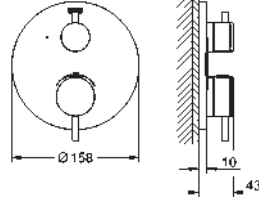

GROHE ATRIO

Ref. No. Colour Price netto (€)

24 134 003	chrome	515.00
24 134 DC3	supersteel	670.00
24 134 DA3	warm sunset	773.00
24 134 AL3	brushed hard graphite	824.00

Atrio

Thermostatic mixer for 1 outlet with shut off valve

set for final installation for

GROHE Rapido SmartBox 35 600 000

GROHE TurboStat compact cartridge
with wax thermostatic element

GROHE StarLight chrome finish

wall escutcheon with **GROHE QuickFix** (covered
escutcheon- and shaft sealing, covered fixing)

metal escutcheon, retroactively 6° adjustable

GROHE SafeStop at 38°C

GROHE SafeStop Plus optional temperature limiter at 43°C or 46°C included

built-in non return valves and dirt strainers

ceramic stop valve, 120°

metal handles

flow performance:

outlet B = 27 l/min

outlet C = 30 l/min

without roughing-in-set

35 600 000	chrome	68.00
GROHE Rapido SmartBox universal rough-in box for concealed installation		

24 135 003	chrome	551.00
24 135 DC3	supersteel	771.00
24 135 AL3	brushed hard graphite	881.00