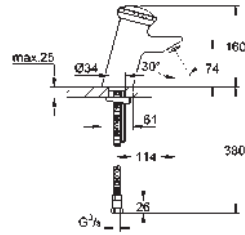

GROHE CONTROMIX

Ref. No. Colour Price netto (€)

36 109 000 chrome 498.00

Contromix Public
Self-closing basin mixer 1/2"
with mixing device
GROHE StarLight chrome finish
economy stop function
temperature limiter
flow time adjustable
5-40 sec.
flexible connection hoses
non-return valve
dirt strainer
min. recommended pressure 1.2 bar