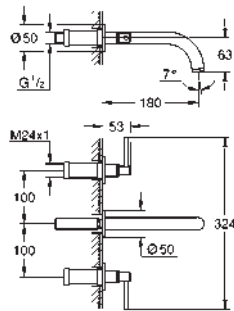

20 169 003	chrome	395.00
20 169 DC3	supersteel	553.00
20 169 GL3	cool sunrise	*
20 169 DA3	warm sunset	*
20 169 AL3	brushed hard graphite	632.00

Atrio
Three-hole basin mixer 1/2"
S-Size
wall mounted
set for final installation for 29 025 000
without concealed body
valves hot/cold with ceramic headparts 1/2" - 90°
GROHE StarLight chrome finish
GROHE EcoJoy 5.7 l/min laminar mousseur
centre distance 200 mm
projection 180 mm
with lever handles
Two different sets of caps included. One set with „H“ and „C“ marking, one set without marking.