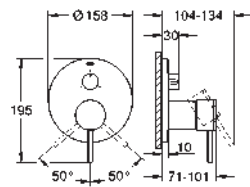

24 096 003	chrome	314.00
24 096 DC3	supersteel	439.00
24 096 GL3	cool sunrise	470.00
24 096 DA3	warm sunset	470.00
24 096 AL3	brushed hard graphite	439.00

Atrio

Single-lever mixer with 3-way diverter

set for final installation for

GROHE Rapido SmartBox 35 600 000

GROHE SilkMove 46 mm ceramic cartridge

GROHE StarLight chrome finish

wall escutcheon with GROHE QuickFix (covered escutcheon- and shaft sealing, covered fixing)

metal escutcheon, retroactively 6° adjustable

metal lever

3-way diverter

flow performance:

outlet A = 27 l/min,

outlet B = 27 l/min,

outlet C = 27 l/min

without roughing-in-set

35 600 000	chrome	68.00
GROHE Rapido SmartBox universal rough-in box for concealed installation