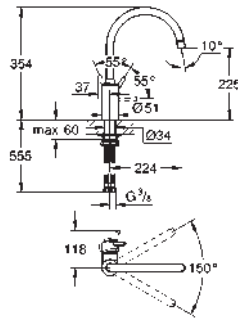

32 661 003 chrome 172.00
32 661 DC3 supersteel 222.00

Concetto
Single-lever sink mixer 1/2"
high spout
single hole installation
GROHE StarLight chrome finish
GROHE SilkMove 35 mm ceramic cartridge
GROHE Zero separated inner water ways - lead and nickel free
mousseur
adjustable flow rate limiter
swivel tubular spout
selectable swivel area : 0° / 150°
flexible connection hoses
rapid installation system