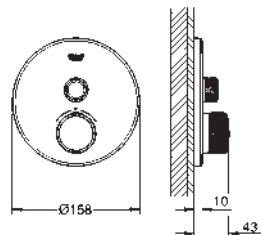

GROHE GROHTHERM SMARTCONTROL

Ref. No.	Colour	Price netto (€)
29 118 000	chrome	432.00
29 118 DC0	supersteel	586.00
29 118 AL0	brushed hard graphite	586.00

Grotherm SmartControl
Thermostat for concealed installation with one valve
set for final installation for
GROHE Rapido SmartBox 35 600 000
metal wall escutcheon with **GROHE QuickFix**
(covered escutcheon and shaft sealing, covered
fixing), retroactively 6° adjustable
GROHE StarLight chrome finish
GROHE SmartControl push for ON-OFF, turn for
volume adjustment from EcoJoy to full flow, exchangeable symbols
GROHE TurboStat compact cartridge
with wax thermoelement
GROHE SafeStop at 38°C
GROHE SafeStop Plus optional temperature limiter at 43°C or 46°C included
built-in non return valves and dirt strainers
without roughing-in-set
flow performance:
outlet A (to external shut-off) = 34 l/min
outlet B/C = 29 l/min

35 600 000	chrome	68.00
GROHE Rapido SmartBox universal rough-in box for concealed installation		

29 119 000	chrome	475.00
29 119 DC0	supersteel	638.00
29 119 AL0	brushed hard graphite	729.00