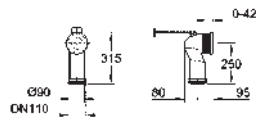

39 457 000

WC connection outlet
vertical
length adjustable
93.5 to 137 mm from wall

chrome

*