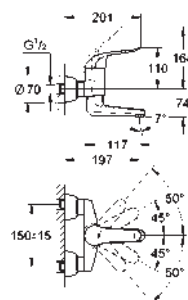

32 767 000 chrome 265.00

Euroeco Special
Single-lever basin mixer 1/2"
wall mounted
GROHE StarLight chrome finish
GROHE SilkMove 46 mm ceramic cartridge
GROHE EcoJoy technology for less water and perfect flow
adjustable flow rate limiter
adjustable temperature limiter
adjustable minimum flow rate
approx. 2.5 l/min
laminar flow straightener 9 l/min.
cast swivel spout, lockable
projection 197 mm
metal lever
lever length 120 mm
S-unions

32 771 000 chrome 268.00
ditto, with lockable S unions, projection 214 mm