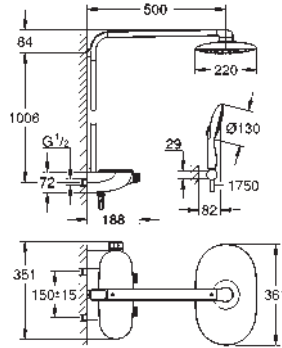

GROHE RAINSHOWER SMARTCONTROL SYSTEM

Ref. No.

Colour

Price netto (€)

26 361 000

chrome

1,190.00

Rainshower System SmartControl 360 MONO Shower system with thermostat for wall mounting

consisting of:

horizontal 500 mm shower arm
exposed SmartControl thermostat
allows change between:
head shower Rainshower 360 MONO, spray plate chrome
GROHE PureRain/GROHE Rain O² spray*
Power&Soul 130 hand shower, spray plate white (27 673 LS0)
hand shower wall holder (27 055)
Silverflex shower hose 1750 mm (28 388 000)
minimum flow rate 10 l/min.

GROHE DreamSpray perfect spray pattern

GROHE StarLight chrome finish

GROHE CoolTouch no risk of scalding

GROHE TurboStat compact cartridge

with wax thermoelement

GROHE EcoJoy technology for less water and perfect flow

GROHE SafeStop at 38°C

GROHE SafeStop Plus optional temperature limiter at 43°C included

GROHE SmartControl push for ON-OFF, turn for

volume adjustment from EcoJoy to full flow

GROHE EasyReach shower tray

SpeedClean anti-lime system

Inner WaterGuide for a longer life

**suitable for instantaneous heaters
from 18 kW/h**

Twistfree to prevent hose from twisting

* to be decided at first installation; factory default

setting: GROHE PureRain

In case of a 160 cc thermostat you need to purchase one of the following wall
fixation sets for installation: 125356, 125357