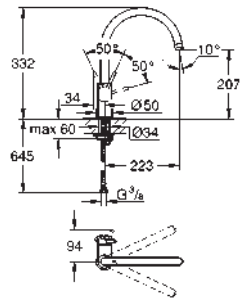

31 535 000 **chrome** **91.00**

BauClassic
Single-lever sink mixer 1/2"
high spout
single hole installation
GROHE StarLight finish
GROHE Longlife 28 mm ceramic cartridge
spout with mousseur
swivel tubular spout
swivel area 360°
flexible connection hoses
rapid installation system
min. recommended pressure 1.0 bar