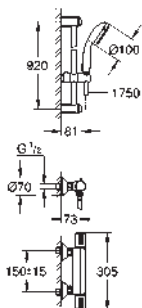

Grotherm 800
Thermostatic shower mixer 1/2" with shower set
consisting of:
Grotherm 800 thermostatic shower mixer 1/2"
(34 558 000)
Tempesta shower set II, 900 mm (27 646)
min. recommended pressure 1.0 bar

34 565 001 chrome 197.00