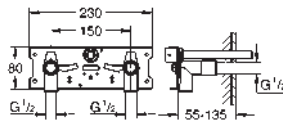

**Eurosmart Cosmopolitan E
Thermostatic 230 V connection set**

fitting support

2 fitting connections 1/2"

power supply connector

wall installation

for use with Eurosmart Cosmopolitan E thermostat 230 V