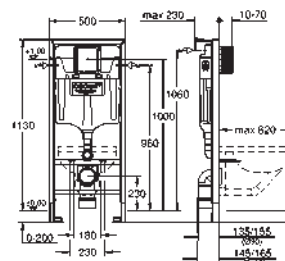

flushing cistern GD 2, 6 - 9 l, containing following features:

adjustment ex factory 6 l and 3 l
pneumatic discharge valve offering 3 modes of
operation: dual flush or start/stop or single flush
water supply from left/right or back
low noise (group I acc. to
German Noise Specification)
insulated against condensation
1/2" water supply connection including
integrated angle valve and push fit
flexible hose union
no tools required for the installation
of the inspection shaft incl. protection
during construction phase
for vertical or horizontal use

including wall brackets 38 558 00M for on-the-wall installation
for mounting of small flush plates please order
revision shaft 40 911 000 (sold separately)