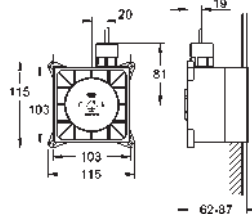

**Rainshower F-Series
Rough-in set sound set**
for use with double sound modules (36 360 000)
consisting of:
- 2 rough-in sets (115 x 115 x 62-87 mm)
- 2 cable extensions (5 m each)
- 1 Y-piece

27 934 000 **chrome** 3,210.00