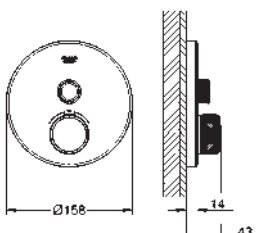

GROHE GROHTHERM SMARTCONTROL

Ref. No. Colour Price netto (€)

29 121 000	chrome	513.00
29 121 DC0	supersteel	690.00
29 121 AL0	brushed hard graphite	788.00

Grotherm SmartControl

Thermostat for concealed installation with 3 valves

set for final installation for

GROHE Rapido SmartBox 35 600 000

metal wall escutcheon with **GROHE QuickFix**

(covered escutcheon and shaft sealing, covered fixing), retroactively 6° adjustable

GROHE StarLight chrome finish

GROHE SmartControl push for ON-OFF, turn for

volume adjustment from EcoJoy to full flow, exchangeable symbols

GROHE TurboStat compact cartridge

with wax thermoelement

GROHE SafeStop at 38°C

GROHE SafeStop Plus optional temperature limiter at 43°C or 46°C included

built-in non return valves and dirt strainers

multiple outlets can be run simultaneously

without roughing-in-set

flow performance:

outlet A = 23 l/min

outlet B = 27 l/min

outlet C = 23 l/min

outlet A + B = 33 l/min

outlet A + B + C = 36 l/min

35 600 000	chrome	68.00
GROHE Rapido SmartBox universal rough-in box for concealed installation		

29 122 000	chrome	301.00
29 122 DC0	supersteel	391.00
29 122 EN0	brushed nickel	421.00
29 122 AL0	brushed hard graphite	481.00

Grotherm SmartControl

Triple volume control trim

set for final installation for

GROHE Rapido SmartBox 35 600 000/35 601 000

metal wall escutcheon with **GROHE QuickFix**

(covered escutcheon and shaft sealing, covered

fixing), retroactively 6° adjustable

10 mm thin profile escutcheon

GROHE StarLight chrome finish

GROHE SmartControl push for ON-OFF, turn for

volume adjustment from EcoJoy to full flow, exchangeable symbols

multiple outlets can be run simultaneously

without roughing-in-set

flow performance:

outlet D = 28 l/min

outlet E = 28 l/min

outlet A = 28 l/min

outlet D+E+A = 65 l/min