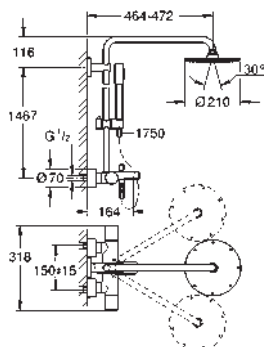

GROHE RAINSHOWER SYSTEM

Ref. No.

Colour

Price netto (€)

27 641 000

chrome

1,150.00

Rainshower System 210 Shower system with bath thermostat for wall mounting

consisting of:

horizontal swivable 450 mm shower arm
exposed thermostat with
Aquadimmer function

allows change between:

Head shower Rainshower Cosmopolitan 210 (28 373 000)

with ball joint, rotation angle $\pm 15^\circ$

bath inlet

separate diverter for hand shower Sena (28 341 000)

adjustable in height with gliding element (12 140 000)

metal shower hose 1750 mm (27 178)

GROHE EcoJoy 9,5 l/min flow limiter

GROHE TurboStat compact cartridge

with wax thermoelement

GROHE SafeStop at 38°C

GROHE SafeStop Plus optional temperature limiter at 43°C included

GROHE CoolTouch

GROHE DreamSpray perfect spray pattern

GROHE StarLight chrome finish

SpeedClean anti-lime system

Inner WaterGuide for a longer life

suitable for instantaneous heaters

from 18 kW/h

minimum flow rate 7 l/min.

min. recommended pressure 1.0 bar