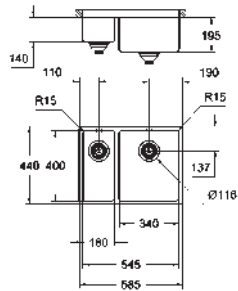

31 576 SD0

stainless steel

440.83

K700 Undermount
Stainless steel sink

model: K700U 60-S 58.5/44 1.5 rh
mounting type: undermount
material: stainless steel AISI 304 (V2A)
material thickness: 1 mm
GROHE StarLight finish
finish: satin finish
GROHE Whisper
min. cabinet size: 600 mm
dimensions: 585 x 440 mm
1 bowl: 340 x 400 x 195 mm
0.5 bowl: 180 x 400 x 140 mm
GROHE QuickFix installation system
sink mountable right
cut-out: 545 x 400 mm (R15)
drainer: Ø 3.5"/90 mm basket strainer waste
accessories included: waste kit, basket strainer waste, mounting set