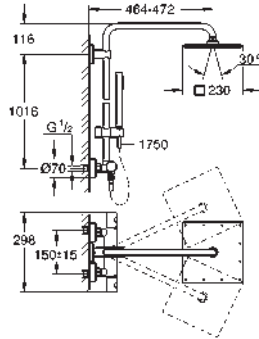

GROHE EUPHORIA SYSTEM

Ref. No.

Colour

Price netto (€)

26 187 000

chrome

781.00

Euphoria System 230

Shower system with thermostat for wall mounting

consisting of:

horizontal swivable 450 mm shower arm

exposed thermostat with

Aquadimmer function

allows change between:

head shower Allure 230 (27 479 000)

spray pattern: Rain

with ball joint

rotation angle $\pm 15^\circ$

hand shower Euphoria Cube Stick (27 698 000)

adjustable in height with gliding element (12 140 000)

Silverflex shower hose 1750 mm (28 388 000)

GROHE TurboStat compact cartridge

with wax thermoelement

GROHE SafeStop at 38°C

GROHE SafeStop Plus optional temperature limiter at 43°C included

GROHE DreamSpray perfect spray pattern

GROHE StarLight chrome finish

SpeedClean anti-lime system

Inner WaterGuide for a longer life

Twistfree to prevent hose from twisting

GROHE MetalGrip ergonomically shaped metal handles

suitable for instantaneous heaters

from 18 kW/h

minimum flow rate 7 l/min.

optional upgrade: **GROHE EasyReach** tray (26 362)

26 363 000

chrome

699.00