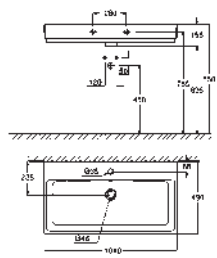

GROHE CUBE CERAMIC

Ref. No.

Colour

Price netto (€)

39 386 00H

alpine white

368.00

**Cube Ceramic
Wash basin 100**

wall hung
1 hole punched, 2 holes pre-punched
with overflow
1010 x 490 mm

sanitary ware

PureGuard anti scale coating and anti bacterial glazing

10 pieces per pallet