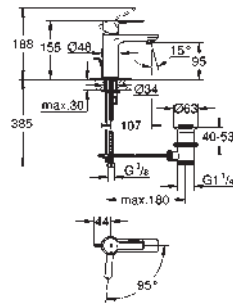

GROHE SILKMOVE ES

Ref. No.

Colour

Price netto (€)

23 790 001

chrome

181.00

Lineare
Single-lever basin mixer 1/2"
XS-Size

single hole installation
metal lever

GROHE SilkMove ES 28 mm ceramic cartridge
with energy saving function via cold start
with temperature limiter
GROHE StarLight chrome finish
GROHE EcoJoy SpeedClean mousseur 5.7 l/min
GROHE QuickFix Plus installation system
pop-up waste set 1 1/4"
flexible connection hoses