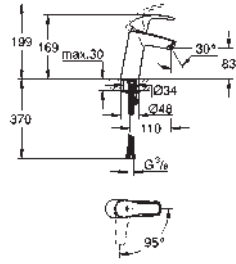

Price netto (€)

23 395 10E

chrome

101.00

Eurosmart
Single-lever basin mixer 1/2"
M-Size

single hole installation

metal lever

GROHE SilkMove ES 28 mm ceramic cartridge
with energy saving function via cold start
with temperature limiter