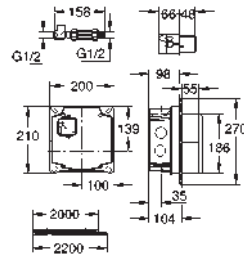

36 264 001

chrome

166.00

Concealed mounting box

wall installation
for installation with pre-mixed or cold water suitable for IR-sets for final installation
connection housing for power supply suitable for 36 447 000, 36 442 000