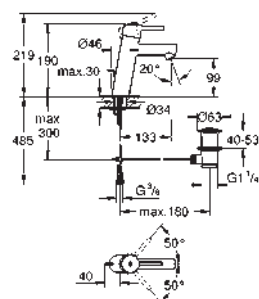

23 450 001 **chrome** **159.00**

Concetto
Single-lever basin mixer 1/2"
M-Size
single hole installation
metal lever
GROHE SilkMove 28 mm ceramic cartridge
with temperature limiter
GROHE StarLight chrome finish
GROHE EcoJoy SpeedClean mousseur 5.7 l/min
GROHE QuickFix rapid installation system
pop-up waste set 1 1/4"
flexible connection hoses
min. recommended pressure 1.0 bar