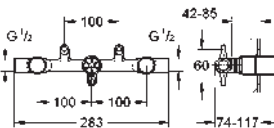

29 025 000 chrome 238.00

Two-handle basin mixer
concealed body, 1/2"
for 3-hole wash-basin mixer
wall installation
without finishing trim set
Installation depth 43 - 85 mm
DR-brass
installation device