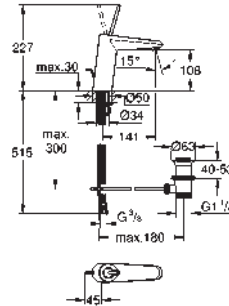

GROHE EURODISC JOY

GROHE EURODISC JOY

Ref. No. Colour Price netto (€)

23 425 000 chrome 188.00
23 425 LS0 moon white/chrome 244.00

Eurodisc Joy
Single-lever basin mixer 1/2"
S-Size
single hole installation
metal lever
GROHE FeatherControl Joystick cartridge
GROHE StarLight chrome finish
GROHE EcoJoy SpeedClean mousseur 5.7 l/min
GROHE QuickFix Plus installation system
pop-up waste set 1 1/4"
flexible connection hoses