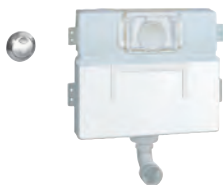

38 691 000 **chrome** **153.00**

Eau2
WC flushing cistern 0.82 m
6l / 3l
Dual Flush
low noise filling valve
6 l flush
concealed installation
0.82 m installation height
water supply from left/right or back
connection from left / right or back
non-interruptible flush cycle
front or top single 6 l only flush
water supply from left/right or top
low noise (group I acc. to German Noise Specification)
insulated against condensation
415 x 410 x 360 mm
with angle stop valve 1/2" and flush pipe
1/2" water supply connection
angle valve 1/2"
fixing brackets
flush pipe
without wall plate/actuation
protecting block
min. recommended static pressure 0.2 bar
air button
front or top actuation
extended hose length for flexibility
when positioning the actuation
sleek and minimal styling allows the button to be fitted in any 360degree orientation
GROHE EcoJoy technology for less water and perfect flow