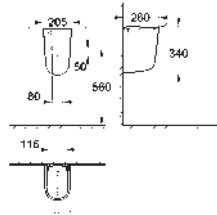

GROHE BAU CERAMIC

Ref. No. Colour Price netto (€)

39 426 000 **alpine white** **42.00**
Bau Ceramic
Half pedestal
including fixation set
sanitary ware
30 pieces per pallet