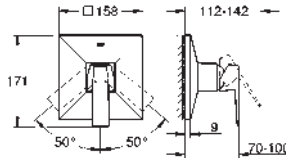

24 071 000 chrome 312.00
24 071 DC0 supersteel 437.00
24 071 A00 hard graphite 468.00
24 071 AL0 brushed hard graphite 499.00

Allure Brilliant
Single-lever shower mixer
set for final installation for
GROHE Rapido SmartBox 35 600 000
GROHE SilkMove 46 mm ceramic cartridge
GROHE StarLight chrome finish
wall escutcheon with **GROHE QuickFix** (covered
escutcheon- and shaft sealing, covered fixing)
metal escutcheon, retroactively 6° adjustable
metal lever
flow performance:
outlet B or C = 30 l/min
without roughing-in-set

35 600 000 chrome 68.00
GROHE Rapido SmartBox universal rough-in box for concealed installation