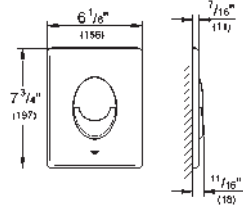

GROHE WALL PLATES FOR WC

Ref. No. Colour Price netto (€)

38 505 000	chrome	66.00
38 505 SH0	alpine white	59.00
38 505 P00	matt chrome	75.00
38 505 DA0	warm sunset	61.00
38 505 GL0	cool sunrise	120.00
38 505 A00	hard graphite	57.00
38 505 AL0	brushed hard graphite	57.00

Skate Air

Wall plate

for dual flush or start & stop actuation
for pneumatic discharge valve AV1
vertical installation
156 x 197 mm
made of ABS

GROHE StarLight chrome finish

GROHE EcoJoy technology for less water and perfect flow

38 506 000	chrome	75.00
38 506 SH0	alpine white	67.00
38 506 P00	matt chrome	73.00
ditto, horizontal installation