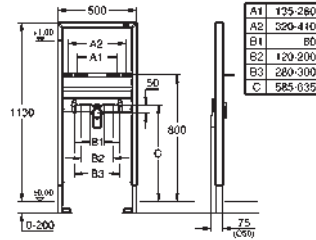

GROHE RAPID SL FOR WASH BASIN AND BIDET

Ref. No.

Colour

Price netto (€)

38 554 001

chrome

148.00

Rapid SL
Element for wash basin, single hole installation
with noise protection

1.13 m installation height

for on-the-wall installations or studded walls
powder coated steel frame, self-supporting
for dry-cladding, completely pre-assembled
with fixed connections
quick adjustment, lockable
fixing material
TÜV approved
wash basin fixing bolts M10 with
fixing device for ceramic
variable distance of fixing bolts
HT-outlet bend Ø 50 mm
seal Ø 32 mm

2 noise protected fitting connections 1/2"

for on-the-wall installation please order wall brackets 38 558 00M (sold separately)