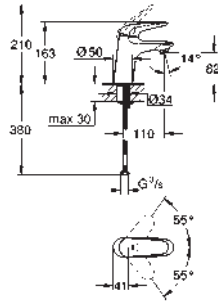

GROHE EUROSTYLE

Ref. No. Colour Price netto (€)

23 716 003 **chrome** **102.00**
Eurostyle
Single-lever basin mixer 1/2"
S-Size
single hole installation
solid metal lever
GROHE SilkMove 35 mm ceramic cartridge
adjustable flow rate limiter
with temperature limiter
GROHE StarLight chrome finish
GROHE EcoJoy mousseur 5.7 l/min
GROHE Zero separated inner water ways - lead and nickel free
GROHE QuickFix rapid installation system
smooth body
flexible connection hoses