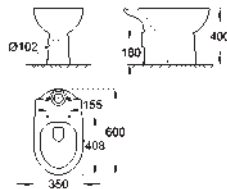

39 428 000 **alpine white** **77.00**
Bau Ceramic
Floor standing WC for close coupled combination
wash down
boxed rim
horizontal outlet
flush volume 6/3 l
including fixation set
cistern to be ordered separately
sanitary ware
9 pieces per pallet