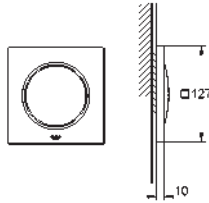

Rainshower F-Series
Light set
127 x 127 mm per module
full spectrum LED: soft light with changing rainbow colours
individually adjustable: permanent lighting with colour selection
consisting of:
- 1 light module with two plug connections
- 1 light module with one plug connection
waterproof & corrosion protected
supply voltage: 12 V DC
CE approved
GROHE StarLight chrome finish
requires rough-in set (29 072 000), F-digital Deluxe base unit box (26 374 000 or 36 397 000), Bluetooth unit (36 371 000) and various cable connections – all to be ordered separately due to installation situation
this product contains built-in LED lamps, which cannot be changed: energy efficiency class: A+
For detailed planning and product information please contact your local GROHE Customer Service.

29 072 000 chrome 241.00