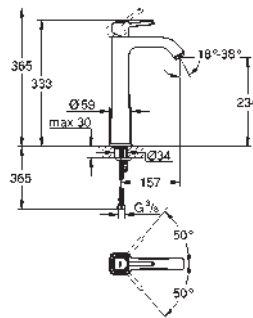

23 313 000	chrome	471.00
23 313 IGO	chrome/gold	538.00

Grandera
Single-lever basin mixer 1/2"
XL-Size
for free-standing basins
GROHE SilkMove 28 mm ceramic cartridge
temperature limiter
GROHE StarLight chrome finish
GROHE EcoJoy technology for less water and perfect flow
GROHE QuickFix installation system
GROHE AquaGuide adjustable mousseur 5.7 l/min
smooth body
flexible connection hoses
min. recommended pressure 1.0 bar