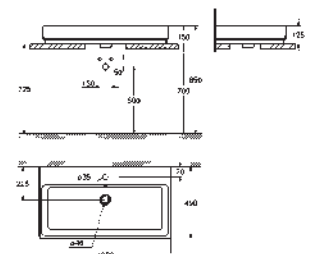

39 475 00H

alpine white

368.00

**Cube Ceramic
Counter top basin 100**

flat back side glazed
1 hole punched, 2 holes pre-punched
with overflow
1000 x 490 mm

including fixation set

sanitary ware

PureGuard anti scale coating and anti bacterial glazing

10 pieces per pallet