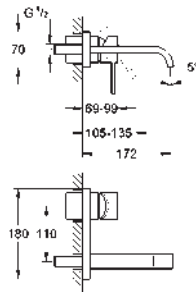

19 309 000 chrome 651.00

Allure
Two-hole basin mixer
S-Size
wall mounted
without concealed body
set for final installation for
33 769 000
with metal plate
GROHE StarLight chrome finish
flow limiter 8 l/min.
spout with mousseur, centre distance 110 mm
projection 172 mm

19 386 000 chrome 696.00
ditto, projection 220 mm