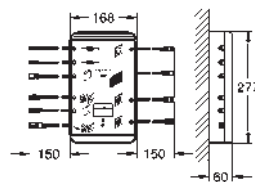

GROHE F-DIGITAL DELUXE

Ref. No.

Colour

Price netto (€)

36 362 000

chrome

3,270.00

**GROHE F-digital Deluxe
Steam generator 2.2 kW
with steam outlet and temperature sensor**

consisting of:
steam generator
415 x 445 x 130 mm
suitable for steam rooms up to 2.5 m³
supply voltage 230 V AC, 50 Hz
power 2.2 kW
water inlet 3/4"
operating pressure 1 – 5 bar (above pressure reducer)
automatic emptying
water outlet 1/2"
steam temperature: max. 55° C
steam outlet 1/2"
type of protection IP 23
CE approved

steam outlet module with indentation for fragranced oil
127 x 127 mm
connection thread 1/2"

temperature sensor module
60 x 60 x 12 mm

SpeedClean anti-lime system

GROHE StarLight chrome finish

requires rough-in set (29 074 000), F-digital Deluxe base unit box (26 374 000 or 36 397 000), Bluetooth unit (36 371 000) and various cable connections – all to be ordered separately due to installation situation

For detailed planning and product information please contact your local GROHE Customer Service.

SHOWERS

29 074 000

chrome

381.00

**GROHE F-digital Deluxe
Rough-in set steam generator**

for use with steam module (36 362 000 or 27 934 000)

consisting of:

- 1 rough-in box for steam outlet (115 x 115 x 49-77 mm)
- 1 rough-in box for temperature sensor (58 x 83 x 80-105 mm)
- 1 cable extension temperature sensor, 5 m
- 1 cable extension steam generator, 5 m

26 374 000

chrome

1,050.00

GROHE F-digital Deluxe

Base unit box 4.0 Bluetooth F-Series 40" (BCU V4.0)

to control LightCurtain of Rainshower F-Series 40" AquaSymphony ceiling shower

additional light, sound and steam modules can be connected and controlled

consisting of: