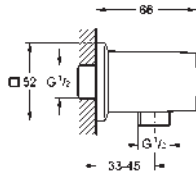

27 707 000 chrome 51.00

Allure Brilliant
Shower outlet elbow, 1/2"
male thread
protected against backflow
metal
GROHE StarLight chrome finish

27 704 000 chrome 30.00

Euphoria Cube
Shower outlet elbow, 1/2"
male thread
protected against backflow
GROHE StarLight chrome finish