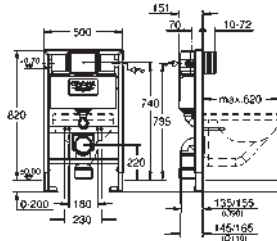

GROHE RAPID SL FOR WC

Ref. No.

Colour

Price netto (€)

38 526 000

chrome

337.00

**Rapid SL
Element for WC, 0.82 m installation height
with flushing cistern 6 - 9 l**

for on-the-wall installations or studded walls
powder coated steel frame, self-supporting
for dry-cladding, completely pre-assembled
with fixed connections
quick adjustment, lockable
fixing material
TÜV approved
2 WC fixing bolts
fixing device for ceramic
distance of fixing bolts 180/230 mm
outlet bend Ø 90 mm
depth adjustable
reducer Ø 90/110 mm
inlet and outlet connecting set

flushing cistern 6 - 9 l containing the following features:

pneumatic discharge valve offering 3 modes of operation: dual flush or start/stop or single flush
front or top actuation
water supply from left/right or back
low noise (group I acc. to German Noise Specification)
insulated against condensation
1/2" water supply connection including integrated angle valve and push fit flexible hose union
Shortable inspection shaft incl. protection during construction phase

for on-the-wall installation please order wall brackets 38 558 00M (sold separately)
for mounting of small flush plates please order revision shaft 40 950 000 (sold separately)

38 618 000

chrome

279.00