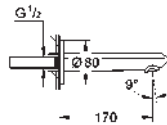

13 278 002 chrome 90.00

Eurodisc Cosmopolitan
Bath spout
wall mounted
GROHE StarLight chrome finish
mousseur
male thread 1/2"
projection 170 mm
min. recommended pressure 1.0 bar