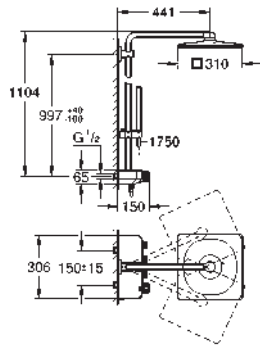

26 508 000 chrome 913.00
26 508 LS0 moon white 1,050.00

Euphoria SmartControl System 310 Cube Duo
Shower system with thermostat for wall mounting
consisting of:
horizontal 450 mm shower arm
upper bracket adjustable for minimal adaption to existing drilling holes
exposed SmartControl thermostat
allows change between:
head shower Rainshower 310 SmartActive Cube, spray plate chrome
GROHE PureRain and Centered Jet spray
hand shower Euphoria Cube Stick (27 698 000)
adjustable in height with gliding element
Silverflex shower hose 1750 mm (28 388 000)
GROHE DreamSpray perfect spray pattern
GROHE CoolTouch no risk of scalding
GROHE TurboStat compact cartridge
with wax thermoelement
GROHE EcoJoy technology for less water and perfect flow
GROHE StarLight chrome finish
- GROHE SafeStop at 38°C
GROHE SafeStop Plus optional temperature limiter at 43°C included
GROHE SmartControl push for ON-OFF, turn for
volume adjustment from EcoJoy to full flow
integrated **GROHE EasyReach** shower tray
SpeedClean anti-lime system
Inner WaterGuide for a longer life
Twistfree to prevent hose from twisting
suitable for instantaneous heaters
from 18 kW/h
minimum flow rate 7 l/min.
min. recommended pressure 1.0 bar