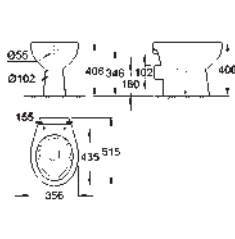

39 430 000 alpine white 58.00
Bau Ceramic
Floor standing WC
wash down
rimless
horizontal outlet
flush volume 6/3 l
including fixation set
sanitary ware
12 pieces per pallet