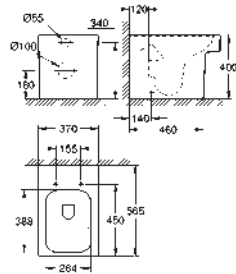

39 485 00H **alpine white** **320.00**
Cube Ceramic
Floor standing back to wall WC
for concealed cistern
universal trap for horizontal and vertical outlet
back to wall
wash down
rimless
flush volume 3/4.5 l
including fixation set
sanitary ware
fully skirted with invisible fixation
PureGuard anti scale coating and anti bacterial glazing
8 pieces per pallet