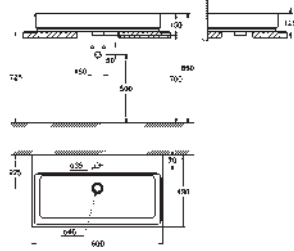

GROHE CUBE CERAMIC

Ref. No.

Colour

Price netto (€)

39 477 00H

alpine white

173.00

**Cube Ceramic
Counter top basin 60**
flat back side glazed
1 hole punched, 2 holes pre-punched
with overflow
600 x 490 mm
including fixation set
sanitary ware
PureGuard anti scale coating and anti bacterial glazing
16 pieces per pallet