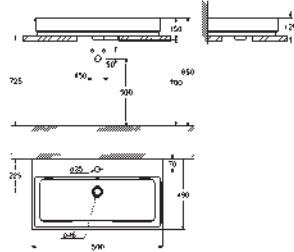

39 478 00H

alpine white

162.00

**Cube Ceramic
Counter top basin 50**
flat back side glazed
1 hole punched, 2 holes pre-punched
with overflow
500 x 490 mm
including fixation set
sanitary ware
PureGuard anti scale coating and anti bacterial glazing
18 pieces per pallet