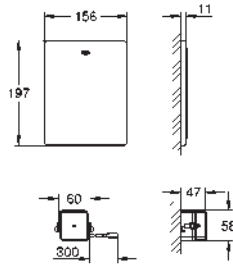

GROHE ELECTRONIC ACTUATIONS FOR WC

Ref. No.

Colour

Price netto (€)

38 934 SD0

stainless steel

468.00

WC control for manual remote actuation

for concealed flushing cisterns, 6 - 9 l
for connecting one or more potential-free actuation buttons via cable
suitable for support rails for the disabled with integrated actuation button
from Hewi, Keuco, Lehen, Normbau, Pressalit, AMS, Deubad, Erlau, FRELU, FSB
stainless steel wall plate 156 x 197 mm
transformer for external installation
operating voltage 230 V AC, 50/60 Hz, 4.0 VA
servo motor
3 m connecting cable
for the connection of transformer and electronic
3 m connection cable with plug
CE approved
delivery range without actuation button/support rails