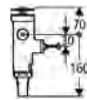

43 996 000

chrome

205.00

Flush valve for WC
concealed installation
3/4"

retrofit for 677.00.200/677.03.200/680.00.200
without stop valve
without flush pipe