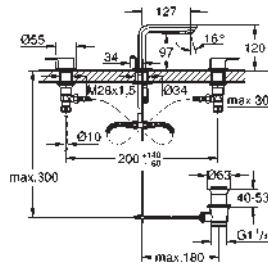

20 304 001 chrome 284.00

Lineare
Three-hole basin mixer 1/2"
M-Size
metal lever
ceramic headparts 1/2", 90°
GROHE StarLight chrome finish
GROHE EcoJoy SpeedClean mousseur 5.7 l/min
GROHE QuickFix installation system
pop-up waste set 1 1/4"
pressure-proof, flexible connection hoses
between spout and side valves
min. recommended pressure 1.0 bar
union nut 1/2" x 10.5 mm