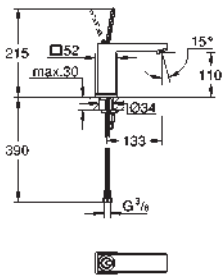

23 658 000 chrome 239.00

Eurocube Joy
Single-lever basin mixer 1/2"
M-Size
single hole installation
metal lever
GROHE FeatherControl Joystick cartridge
GROHE StarLight chrome finish
GROHE EcoJoy SpeedClean mousseur 5.7 l/min
GROHE QuickFix Plus installation system
smooth body
flexible connection hoses