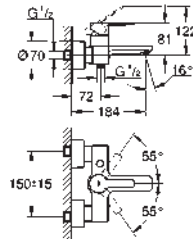

33 849 001 chrome 278.00
33 849 DC1 supersteel 383.00

Lineare
Single-lever bath mixer 1/2"
wall mounted
metal lever
GROHE SilkMove 35 mm ceramic cartridge
with temperature limiter
GROHE StarLight chrome finish
automatic diverter: bath/shower
mousseur
shower outlet 1/2"
integrated non-return valve
covered S-unions
protected against backflow
min. recommended pressure 1.0 bar
pillar installation optional with pillar unions 12 030 000