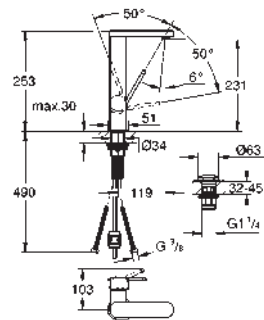

23 844 003 chrome 293.00

Plus
Single-lever basin mixer 1/2"
L-Size
single hole installation
metal lever
GROHE SilkMove 28 mm ceramic cartridge
with temperature limiter
GROHE StarLight chrome finish
GROHE EcoJoy SpeedClean mousseur 5.7 l/min
GROHE AquaGuide adjustable mousseur
rapid installation system
pull out spout
GROHE EasyDock guarantees easy retraction and
smooth docking back to the starting position
smooth body with push-open pop-up waste set 1 1/4"
flexible connection hoses