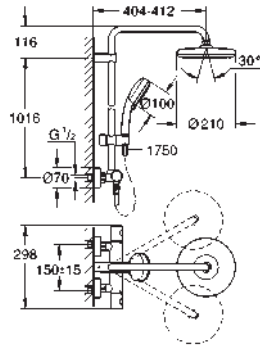

GROHE TEMPESTA SYSTEM

Ref. No.

Colour

Price netto (€)

27 922 001

chrome

447.00

Tempesta Cosmopolitan System 210

Shower system with thermostat for wall mounting

consisting of:

horizontal swivable 390 mm shower arm

exposed thermostat with

Aquadimmer function

allows change between:

head shower Tempesta 210 (26 408)

spray pattern: Rain

with ball joint

rotation angle $\pm 15^\circ$

hand shower Tempesta Cosmopolitan 100 (27 571 001)

2 spray patterns:

Rain, Jet

adjustable in height with gliding element

Rotaflex shower hose 1.750 mm 1/2" x 1/2" (28 410)

GROHE TurboStat compact cartridge

with wax thermoelement

GROHE SafeStop at 38°C

GROHE SafeStop Plus optional temperature limiter at 43°C included

GROHE DreamSpray perfect spray pattern

GROHE StarLight chrome finish

SpeedClean anti-lime system

Inner WaterGuide for a longer life

Twistfree to prevent hose from twisting

suitable for instantaneous heaters

from 18 kW/h

minimum flow rate 7 l/min.

min. recommended pressure 1.0 bar

optional upgrade: **GROHE EasyReach** tray (26 362)

27 922 000

chrome

539.00