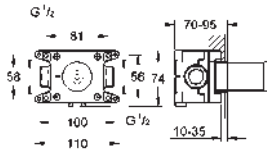

GROHE RAPIDO C / STOP VALVES

Ref. No. Colour Price netto (€)

35 028 000 chrome 135.00

Rapido C
Rough-in for single volume control
for grid installation of Grohtherm Custom Shower system
built-in box with removable protection cover
waterproof membrane base for wall sealing
for masonry and drywall installation
fixing points for front and back wall
aramã DR
pre-assembled ceramic headpart 3/4"
connection threads 1/2"
flow rate:
55 l/min. at 3 bar
installation depth 70 - 95 mm
min. recommended pressure 1.0 bar