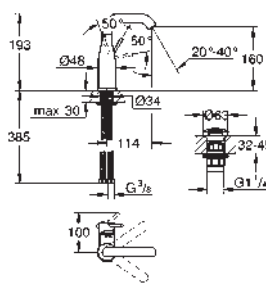

23 798 001 **chrome** **162.00**
Essence
Single-lever basin mixer 1/2"
M-Size
single hole installation
metal lever
GROHE SilkMove 28 mm ceramic cartridge
with temperature limiter
GROHE StarLight chrome finish
GROHE EcoJoy mousseur 5.7 l/min
GROHE AquaGuide adjustable mousseur
GROHE QuickFix Plus installation system
swivel spout with mousseur and stop limiter
smooth body
waste-set with push-open plug
flexible connection hoses
min. recommended pressure 1.0 bar