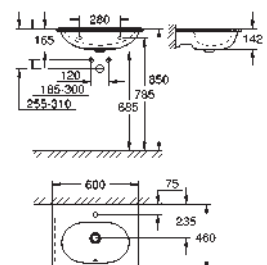

39 568 00H **alpine white** **190.00**

Essence
Vanity basin 60
wall hung
1 hole punched, 2 holes pre-punched
with overflow on opposite site to faucet
suitable for vanity units
600 x 460 mm
sanitary ware
PureGuard anti scale coating and anti bacterial glazing
16 pieces per pallet