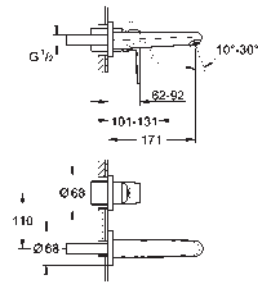

19 573 002 chrome 201.00

Eurodisc Cosmopolitan
Two-hole basin mixer
M-Size
wall mounted
set for final installation for
23 571 000
without concealed body
metal escutcheon
metal lever
GROHE StarLight chrome finish
GROHE AquaGuide mousseur
centre distance 110 mm
projection 170 mm
min. recommended pressure 1.0 bar

19 974 002 chrome 217.00
ditto, projection 225 mm