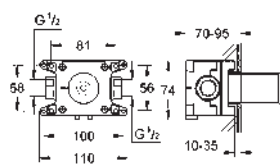

Rapido C
Rough-in for single volume control
for grid installation of Grohtherm Custom Shower system
built-in box with removable protection cover
waterproof membrane base for wall sealing
for masonry and drywall installation
fixing points for front and back wall
aramã DR
pre-assembled ceramic headpart 3/4"
connection threads 1/2"
flow rate:
55 l/min. at 3 bar
installation depth 70 - 95 mm
min. recommended pressure 1.0 bar