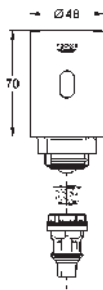

Tectron retro-fit unit 1/2"

with infrared sensor for bi-directional communication for monitoring, configuration and service purpose

6 V lithium-battery, type CR-P2

battery lifetime: approx. 7 years (150 actuations a day)

metal housing

exposed installation

for urinal flush valve 37 021 and variants

flow pressure min 0.5 bar

operating pressure max 10 bar

with piston

multistage battery status display

7 pre-set programs:

auto flush

cleaning mode

pre-flush on/off

additional functions and precise settings

by remote control 36 407

adjustable flow time by hand or remote

CE approved