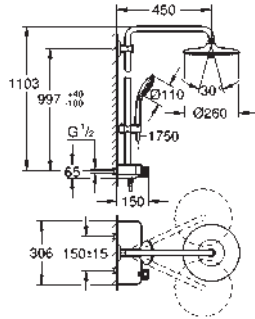

26 509 000

chrome

792.00

Euphoria SmartControl System 260 Mono Shower system with thermostat for wall mounting

consisting of:
horizontal 450 mm shower arm
upper bracket adjustable for minimal adaption to existing drilling holes
exposed SmartControl thermostat
allows change between:
head shower Euphoria 260 (26 455)
3 spray patterns:
Rain, SmartRain, Jet
with ball joint
rotation angle $\pm 15^\circ$
hand shower Euphoria 110 Massage, spray plate white (27 221 001)
3 spray patterns:
Rain, SmartRain, Massage
adjustable in height with gliding element
Silverflex shower hose 1750 mm (28 388 000)
GROHE DreamSpray perfect spray pattern
GROHE StarLight chrome finish
GROHE CoolTouch no risk of scalding
GROHE TurboStat compact cartridge
with wax thermoelement
GROHE EcoJoy technology for less water and perfect flow
- GROHE SafeStop at 38°C
GROHE SafeStop Plus optional temperature limiter at 43°C included
GROHE SmartControl push for ON-OFF, turn for volume adjustment from EcoJoy to full flow
integrated **GROHE EasyReach** shower tray
SpeedClean anti-lime system
Inner WaterGuide for a longer life
Twistfree to prevent hose from twisting
suitable for instantaneous heaters
from 18 kW/h
minimum flow rate 7 l/min.
min. recommended pressure 1.0 bar

26 510 000

chrome

922.00