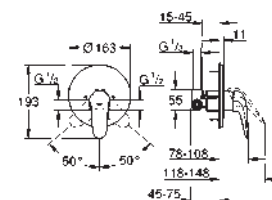

Eurostyle
Single-lever shower mixer 1/2"
wall installation
consisting of:
set for final installation
(19 507 003)
with concealed body
solid metal lever
GROHE SilkMove 46 mm ceramic cartridge
adjustable flow rate limiter
GROHE StarLight chrome finish
metal wall escutcheon
escutcheon- and shaft-sealing
GROHE QuickFix covered fixation
optional temperature limiter ref. no. 46 308 000