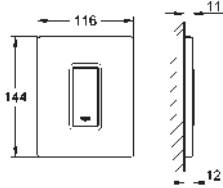

38 784 000	chrome	118.00
38 784 SH0	alpine white	115.00
38 784 P00	matt chrome	115.00

Skate Cosmopolitan Actuation plate
manual activation for urinal
set for final installation
for Rapido U or Rapido UMB
116 x 144 mm
mechanical functional cartridge
flow pressure min 0.5 bar
operating pressure max 6 bar
1.0 - 6.0 l adjustable
low noise (group II according to German noise specification)
GROHE StarLight chrome finish