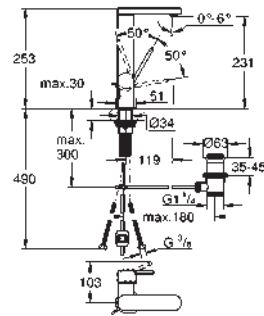

23 843 003 chrome 293.00

Plus
Single-lever basin mixer 1/2"
L-Size
single hole installation
metal lever
GROHE SilkMove 28 mm ceramic cartridge
with temperature limiter
GROHE StarLight chrome finish
GROHE EcoJoy SpeedClean mousseur 5.7 l/min
GROHE AquaGuide adjustable mousseur
rapid installation system
pull out spout
GROHE EasyDock guarantees easy retraction and
smooth docking back to the starting position
pop-up waste set 1 1/4"
flexible connection hoses