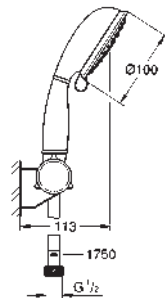

27 805 001 chrome 55.00

Tempesta Rustic 100
Wall holder set 4 sprays
consisting of:
hand shower (27 608)
wall shower holder adjustable (27 595)
Relaxaflex hose 1750 mm 1/2" x 1/2" (28 154)
GROHE EcoJoy 9,5 l/min flow limiter
GROHE DreamSpray perfect spray pattern
GROHE StarLight chrome finish
SpeedClean anti-lime system
Inner WaterGuide for a longer life
suitable for instantaneous heater
min. recommended pressure 1.0 bar

26 089 001 chrome 56.00

Tempesta Rustic 100
Head shower set 4 sprays
GROHE Rain O², Rain, Massage, Jet
ball joint ± 15° rotatable
Shower arm with connection thread 1/2"
escutcheon
GROHE DreamSpray perfect spray pattern
GROHE StarLight chrome finish
SpeedClean anti-lime system
Inner WaterGuide for a longer life
suitable for instantaneous heater
min. recommended pressure 1.0 bar