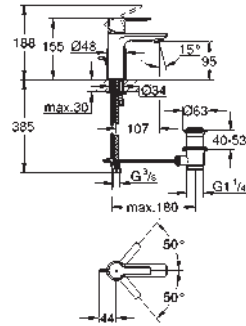

GROHE LINEARE

Ref. No. Colour Price netto (€)

32 109 001 chrome 182.00
32 109 DC1 supersteel 250.00

Lineare
Single-lever basin mixer 1/2"
XS-Size
single hole installation
metal lever
GROHE SilkMove 28 mm ceramic cartridge
with temperature limiter
GROHE StarLight chrome finish
GROHE EcoJoy SpeedClean mousseur 5.7 l/min
GROHE QuickFix Plus installation system
pop-up waste set 1 1/4"
flexible connection hoses