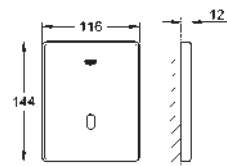

GROHE ELECTRONIC ACTUATIONS FOR URINAL

Ref. No.

Colour

Price netto (€)

37 336 001

chrome

531.00

Tectron Surf

Infra-red electronic for Urinal

with infrared sensor for bi-directional communication for monitoring, configuration and service purpose with transformer 100-230 V AC, 50-60 Hz, 6 V DC cartridge with solenoid valve and dirt strainer
front plate 116 x 144 mm
flow pressure min 0.5 bar
operating pressure max 10 bar
infra-red control
7 pre-set programs:
auto flush
cleaning mode
pre-flush on/off
additional functions and precise settings
by remote control 36 407
adjustable flow time by hand or remote
set for final installation
for Rapido U
CE approved

37 337 001

chrome

547.00

Tectron Surf

Infra-red electronic for Urinal

with infrared sensor for bi-directional communication for monitoring, configuration and service purpose
6 V lithium-battery, type CR-P2
battery lifetime: approx. 7 years (150 actuations a day)
cartridge with solenoid valve and dirt strainer
front plate 116 x 144 mm
flow pressure min 0.5 bar
operating pressure max 10 bar
infra-red control
multistage battery status display
7 pre-set programs:
auto flush
cleaning mode
pre-flush on/off
additional functions and precise settings
by remote control 36 407
adjustable flow time by hand or remote
set for final installation
for Rapido U or Rapido UMB
CE approved

37 321 001

chrome

548.00

37 321 SH1

alpine white

549.00

37 321 SD1

stainless steel

548.00

Tectron Skate

Infra-red electronic for Urinal