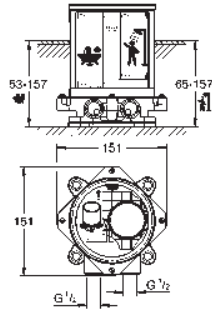

45 984 001

chrome

444.00

Rough-in set 1/2"

for floor-mounted bath mixers/spouts and shower mixers
without finishing trim set
installation plate with 360° horizontal and
3° vertical adjustment
installation depth 53-157 mm for bath mixers/
spouts, depth compensation 104 mm
installation depth 65-157 mm for shower
mixers, depth compensation 92 mm
two 1/2" female connections (hot/cold supplies)
flushing plug
gasket
fixing material