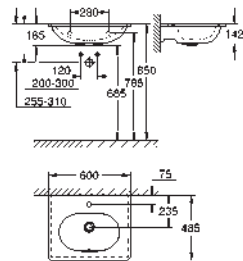

39 565 00H **alpine white** **164.00**

Essence
Wash basin 60
wall hung
1 hole punched, 2 holes pre-punched
with overflow on opposite site to faucet
600 x 485 mm
suitable for half and full pedestal
sanitary ware
PureGuard anti scale coating and anti bacterial glazing
16 pieces per pallet