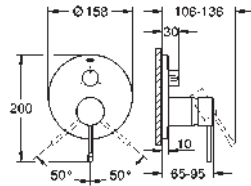

GROHE ESSENCE

Ref. No. Colour Price netto (€)

24 092 001	chrome	175.00
24 092 DC1	supersteel	245.00
24 092 ***	SPA colours	263.00

Essence
Single-lever mixer with 3-way diverter
set for final installation for
GROHE Rapido SmartBox 35 600 000
GROHE SilkMove 46 mm ceramic cartridge
GROHE StarLight chrome finish
wall escutcheon with **GROHE QuickFix** (covered
escutcheon- and shaft sealing, covered fixing)
metal escutcheon, retroactively 6° adjustable
metal lever
3-way diverter
flow performance:
outlet A = 27 l/min,
outlet B = 27 l/min,
outlet C = 27 l/min
without roughing-in-set

*** SPA colours:
● BE ● GL ● DA ● A0
● EN ● GN ● DL ● AL

35 600 000	chrome	68.00
GROHE Rapido SmartBox universal rough-in box for concealed installation