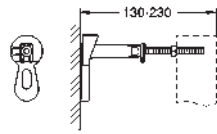

Rapid SL

Wall brackets

for on-the-wall installations
for fixing the elements at the brick-wall
or in front of the studded wall
steady vertical adjustment from
130 - 230 mm
cladding for single or series installation
fixing material
2 pieces