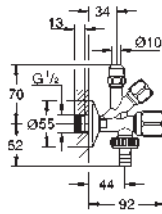

GROHE WAS VALVES

Ref. No. Colour Price netto (€)

22 036 000 chrome 28.00

Original WAS combination service valve 1/2"
self-sealing connection thread
wall connection 1/2"
outlet thread 3/8"
with length compensation
with compression nut Ø 10mm
outlet 3/4"
with hose connection
grease chamber headpart
non-return valve type EB
long connecting shaft
ergonomic handles
marking: neutral
metal push-on escutcheon Ø 55 mm
for combination with pipe ventilating valve type HB 41 239 000

22 035 000 chrome 19.00
ditto, non self-sealing