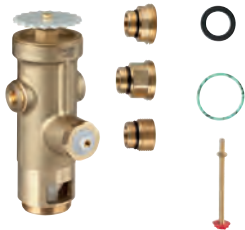

43 996 000

chrome

205.00

Flush valve for WC
concealed installation
3/4"

retrofit for 677.00.200/677.03.200/680.00.200
without stop valve
without flush pipe