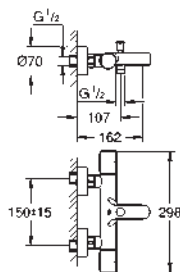

Grohtherm 1000 Cosmopolitan M
Thermostatic bath mixer 1/2"
wall mounted

GROHE StarLight chrome finish
GROHE MetalGrip ergonomically shaped metal handles
GROHE SafeStop at 38°C
GROHE SafeStop Plus optional temperature limiter at 43°C included
GROHE TurboStat compact cartridge
with wax thermoelement
integrated mixed water shut off
automatic diverter: bath/shower
volume handle with **GROHE EcoButton** (economy button with individually adjustable economy stop)
ceramic headpart 1/2", 180°
shower bottom outlet 1/2"
mousseur
built-in non return valves
dirt strainers
protected against backflow
S-unions
metal escutcheon
min. recommended pressure 1.0 bar
GROHE EcoJoy technology for less water and perfect flow

34 286 002	chrome	338.00