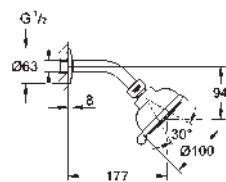

27 610 001 chrome 49.00

Tempesta Rustic 100
Head shower 4 sprays
GROHE Rain O², Rain, Massage, Jet
ball joint ± 15° rotatable
connection thread 1/2"
GROHE EcoJoy 9,5 l/min flow limiter
GROHE DreamSpray perfect spray pattern
GROHE StarLight chrome finish
SpeedClean anti-lime system
Inner WaterGuide for a longer life
suitable for instantaneous heater
min. recommended pressure 1.0 bar