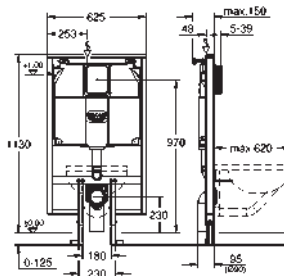

GROHE RAPID SL FOR WC

Ref. No.

Colour

Price netto (€)

38 588 001

chrome

360.00

Rapid SL

Element for WC, 1.13 m installation height, for shaft installation with flushing cistern GD 2

for shaft installation 800 - 1100 mm width
powder coated steel frame, self-supporting
for dry-cladding, completely pre-assembled
with fixed connections
quick adjustment, lockable
fixing material
2 WC fixing bolts
fixing device for ceramic
distance of fixing bolts 180/230 mm
outlet bend Ø 90 mm
depth adjustable
reducer Ø 90/110 mm
inlet and outlet connecting set

flushing cistern GD 2, 6 - 9 l, containing following features:

adjustment ex factory 6 l and 3 l
pneumatic discharge valve offering 3 modes of operation: dual flush or start/stop or single flush
water supply from left/right or back
low noise (group I acc. to German Noise Specification)
insulated against condensation
1/2" water supply connection including integrated angle valve and push fit flexible hose union
no tools required for the installation of the inspection shaft incl. protection during construction phase
for vertical or horizontal use

for mounting of small flush plates please order revision shaft 40 911 000 (sold separately)

38 994 000

chrome

328.00

Rapid SL

Element for WC with flushing cistern 80 mm, 1.13 m installation height element width 0.62 m

for small, narrow bathrooms
for on-the-wall installations or studded walls
powder coated steel frame, self-supporting
for dry-cladding, completely pre-assembled
with fixed connections
quick adjustment, lockable
fixing material
TÜV approved
2 WC fixing bolts
fixing device for ceramic
distance of fixing bolts 180/230 mm
outlet bend Ø 90 mm
depth adjustable
reducer Ø 90/110 mm
inlet and outlet connecting set