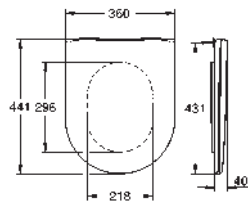

39 576 000 alpine white 68.00

Essence
WC seat
with lid
quick release function
detachable
material: Duroplast
including fixation set
7 pieces per master carton