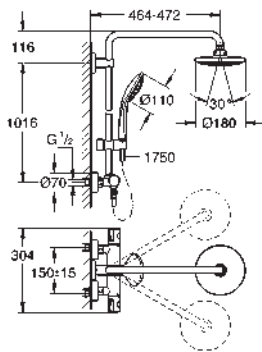

Euphoria System 180 E
Shower system with thermostat for wall mounting
consisting of:
horizontal swivable 450 mm shower arm
exposed thermostat with Aquadimmer function
with ergonomic handles
allows change between:
head shower Euphoria Cosmopolitan 180
(27 491 000)
spray pattern: Rain
with ball joint
rotation angle $\pm 15^\circ$
hand shower Euphoria 110 Massage (27 221 000)
adjustable in height with gliding element
Silverflex shower hose 1750 mm (28 388 000)
GROHE TurboStat compact cartridge
with wax thermoelement
GROHE SafeStop at 38°C
GROHE SafeStop Plus optional temperature limiter at 43°C included
GROHE DreamSpray perfect spray pattern
GROHE StarLight chrome finish
SpeedClean anti-lime system
Inner WaterGuide for a longer life
Twistfree to prevent hose from twisting
suitable for instantaneous heaters
from 18 kW/h
minimum flow rate 7 l/min.
min. recommended pressure 1.0 bar