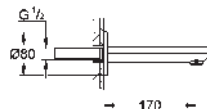

Eurosmart Cosmopolitan
Bath spout

wall mounted
GROHE StarLight chrome finish
mousseur
male thread 1/2"
projection 170 mm
min. recommended pressure 1.0 bar

13 262 000

chrome

111.00