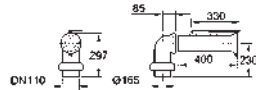

39 454 000

WC connection outlet
horizontal and vertical
length adjustable
60 to 105 mm from wall

chrome

*

39 457 000

WC connection outlet
vertical
length adjustable
93.5 to 137 mm from wall

chrome

*