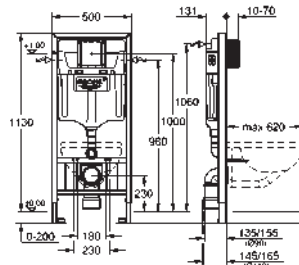

Rapid SL

Element for WC, 1.13 m installation height, with vertical support for ceramics with small bearing area

with vertical support for WC bowls
with a bearing area of less than 20 cm
with flushing cistern GD 2
for on-the-wall installations or studded walls
powder coated steel frame, self-supporting
for dry-cladding, completely pre-assembled
with fixed connections
quick adjustment, lockable
fixing material
TÜV approved
2 WC fixing bolts
fixing device for ceramic
distance of fixing bolts 180/230 mm
outlet bend Ø 90 mm
depth adjustable
reducer Ø 90/110 mm
inlet and outlet connecting set

flushing cistern GD 2, 6 - 9 l, containing following features:

adjustment ex factory 6 l and 3 l
pneumatic discharge valve offering 3 modes of operation: dual flush or start/stop or single flush
water supply from left/right or back
low noise (group I acc. to German Noise Specification)
insulated against condensation
1/2" water supply connection including integrated angle valve and push fit flexible hose union
no tools required for the installation
of the inspection shaft incl. protection during construction phase
for vertical or horizontal use

for on-the-wall installation please order wall brackets 38 558 00M (sold separately)
for mounting of small flush plates please order revision shaft 40 911 000 (sold separately)