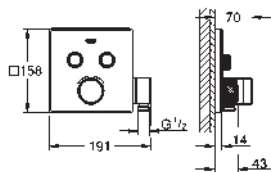

Grotherm SmartControl
Thermostat for concealed installation with 2 valves and integrated shower holder
set for final installation for
GROHE Rapido SmartBox 35 600 000
metal wall escutcheon with **GROHE QuickFix**
(covered escutcheon and shaft sealing, covered
fixing), retroactively 6° adjustable
GROHE StarLight chrome finish
GROHE SmartControl push for ON-OFF, turn for
volume adjustment from EcoJoy to full flow, exchangeable symbols
GROHE TurboStat compact cartridge
with wax thermoelement
GROHE SafeStop at 38°C
GROHE SafeStop Plus optional temperature limiter at 43°C or 46°C included
built-in non return valves and dirt strainers
multiple outlets can be run simultaneously
integrated shower union with shower outlet 1/2"
without roughing-in-set
flow performance:
outlet B = 24 l/min
hand shower = 12 l/min

35 600 000 chrome 68.00
GROHE Rapido SmartBox universal rough-in box for concealed installation