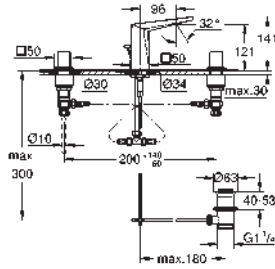

GROHE ALLURE BRILLIANT

Ref. No. Colour Price netto (€)

- 20 342 000 chrome 612.00
- 20 342 DC0 supersteel *
- 20 342 A00 hard graphite *
- 20 342 AL0 brushed hard graphite *

Allure Brilliant
Three-hole basin mixer 1/2"
S-Size
ceramic headparts 1/2", 90°
GROHE StarLight chrome finish
GROHE EcoJoy 5.0 l/min. flow limiter
low spout with integrated mousseur
pop-up waste set 1 1/4"
pressure-proof, flexible connection hoses
between spout and side valves
min. recommended pressure 1.0 bar