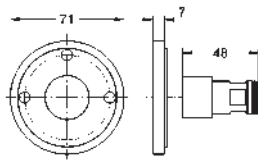

**Retro-fit
Compensation disc**
for GROHE retrofit shower system 26 190 000
GROHE StarLight chrome finish