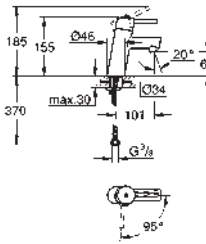

23 385 10E chrome 113.00

Concetto
Single-lever basin mixer 1/2"
S-Size
metal lever
single hole installation
GROHE SilkMove ES 28 mm ceramic cartridge
with energy saving function via cold start
adjustable flow rate limiter
with temperature limiter
GROHE StarLight chrome finish
GROHE EcoJoy mousseur 5.7 l/min
GROHE QuickFix rapid installation system
smooth body
flexible connection hoses