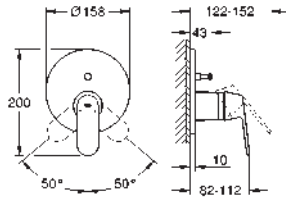

GROHE EUROSMART COSMOPOLITAN

Ref. No.

Colour

Price netto (€)

24 045 000

chrome

127.00

Eurosmart Cosmopolitan
Single-lever mixer with 2-way diverter
set for final installation for
GROHE Rapido SmartBox 35 600 000
GROHE SilkMove 46 mm ceramic cartridge
GROHE StarLight chrome finish
wall escutcheon with **GROHE QuickFix** (covered
escutcheon- and shaft sealing, covered fixing)
metal escutcheon, retroactively 6° adjustable
metal lever
automatic 2-way diverter
flow performance:
outlet B = 27 l/min, outlet C = 27 l/min
without roughing-in-set

35 600 000

chrome

68.00

GROHE Rapido SmartBox universal rough-in box for concealed installation

25 219 001

chrome

377.00