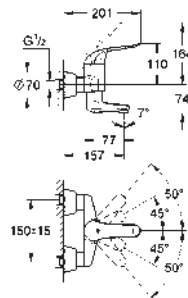

32 770 000 chrome 211.00

Euroeco Special
Single-lever basin mixer 1/2"
wall mounted
GROHE StarLight chrome finish
GROHE SilkMove 46 mm ceramic cartridge
GROHE EcoJoy technology for less water and perfect flow
adjustable flow rate limiter
adjustable temperature limiter
adjustable minimum flow rate
approx. 2.5 l/min
laminar flow straightener 9 l/min.
cast swivel spout, lockable
projection 157 mm
metal lever
lever length 120 mm
S-unions

32 768 000 chrome 239.00
ditto, with lockable S unions, projection 174 mm