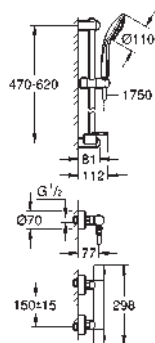

Grohtherm 1000 Cosmopolitan M
Thermostatic shower mixer 1/2" with shower set

consisting of:
Grohtherm 1000 Cosmopolitan M thermostatic shower mixer 1/2"
(34 065 002)
Euphoria 110 Massage shower set,
600 mm (27 231)
min. recommended pressure 1.0 bar