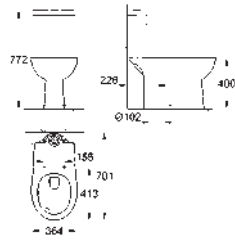

GROHE BAU CERAMIC

Ref. No. Colour Price netto (€)

39 429 000 alpine white 86.00
Bau Ceramic
Floor standing WC for close coupled combination
wash down
rimless
vertical outlet, concealed
flush volume 6/3 l
including fixation set
cistern to be ordered separately
sanitary ware
9 pieces per pallet