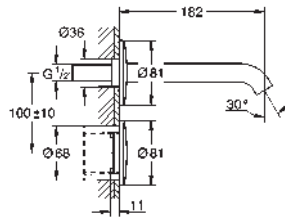

36 447 000

chrome

722.00

Essence E

Infra-red electronic wall basin tap without mixing device

with infrared sensor for bi-directional communication for monitoring, configuration and service purpose for cold or premixed water with transformer 100-230 V AC, 50-60 Hz, 6 V DC laminar spray regulator 5.0 l/min
7 pre-set programs:
auto flush
thermal disinfection
cleaning mode
additional functions and precise settings by remote control 36 407
set for final installation
for use with Rapid SL 38 748 002 or roughing-in set 36 264 001
CE approved
acoustic group I in accordance with DIN 4109
min. recommended pressure 1.0 bar