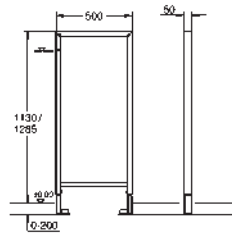

38 548 001

chrome

124.00

Rapid SL

Empty element, 1.13 m installation height

for the installation of fitting holders
 or to cover the distance between
 two elements (60 - 170 cm)
 for installation back to back with free-standing
 elements
 TÜV approved
 for on-the-wall installation please order wall brackets 38 558 00M (sold separately)