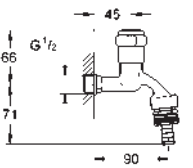

41 154 000 **chrome** **56.00**
Fitting combination 1/2"
wall mounted
with safety unit type HD (pipe ventilating valve combined with non-return valve)
grease chamber headpart 1/2" for closable hose connection
protected against backflow
GROHE StarLight chrome finish