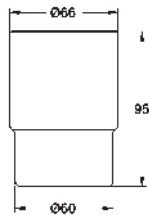

40 372 001	chrome	6.91

Essentials

Crystal glass

material: glass
fits in the following holders:
Essentials (40 369)
Essentials Cube (40 508)
Bau Cosmopolitan (40 585)
Essentials Authentic (40 652)