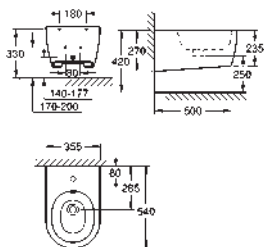

39 574 00H alpine white 245.00

Essence
Wall hung bidet
1 hole punched
with overflow
including fixation set
sanitary ware
fully skirted with invisible fixation
PureGuard anti scale coating and anti bacterial glazing
16 pieces per pallet