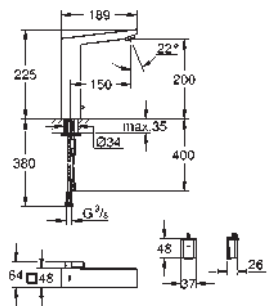

Eurocube E

Infra-red electronic basin mixer 1/2" with mixing device and adjustable temperature limiter

with infrared sensor for bi-directional communication for monitoring, configuration and service purpose

6 V lithium-battery, type CR-P2

battery lifetime: approx. 7 years (150 actuations a day)

GROHE StarLight chrome finish
laminar spray regulator 5.7 l/min
flexible connection hoses

non-return valve
dirt strainers
with integrated solenoid valve
external battery

rapid installation system
multistage battery status display

7 pre-set programs:

auto flush

thermal disinfection

cleaning mode

additional functions and precise settings

by remote control 36 407

CE approved

acoustic group I in accordance with DIN 4109

type of protection faucet IP 59K

min. recommended pressure 1.0 bar

36 442 000

chrome

711.00