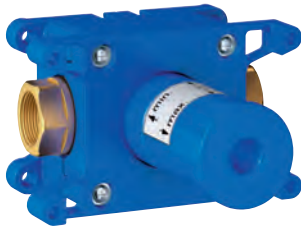

GROHE RAPIDO C / STOP VALVES

Ref. No. Colour Price netto (€)

35 028 000 chrome 135.00

Rapido C
Rough-in for single volume control
for grid installation of Grohtherm Custom Shower system
built-in box with removable protection cover
waterproof membrane base for wall sealing
for masonry and drywall installation
fixing points for front and back wall
aramã DR
pre-assembled ceramic headpart 3/4"
connection threads 1/2"
flow rate:
55 l/min. at 3 bar
installation depth 70 - 95 mm
min. recommended pressure 1.0 bar