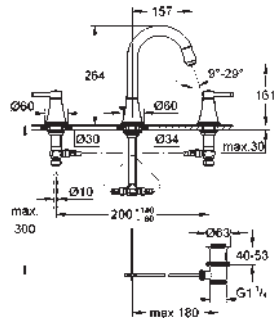

20 389 000 chrome 537.00
20 389 IGO chrome/gold 724.00
20 389 GLO cool sunrise 730.00
20 389 DAO warm sunset 682.00
20 389 ALO brushed hard graphite 682.00

Grandera
Three-hole basin mixer 1/2"
M-Size
valves hot/cold with ceramic headparts 1/2" - 90°
GROHE StarLight chrome finish
GROHE EcoJoy technology for less water and perfect flow
GROHE AquaGuide adjustable mousseur 5.7 l/min
pop-up waste set 1 1/4"
pressure-proof, flexible connection hoses
between spout and side valves
min. recommended pressure 1.0 bar