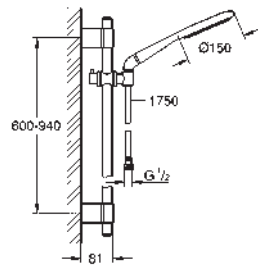

27 277 001

chrome

201.00

Rainshower Icon 150
Shower rail set 2 sprays

consisting of:
hand shower Icon 150 (27 276 000)
shower rail, 900 mm (28 819)
with wall holders made of metal
Silverflex shower hose 1750 mm (28 388 000)
elbow adapter for the combination of hand showers with shower sets
GROHE DreamSpray perfect spray pattern
GROHE StarLight chrome finish
GROHE QuickFix Plus adjustable distance between brackets for adaption to existing drilling holes
SpeedClean anti-lime system
Inner WaterGuide for a longer life
Twistfree to prevent hose from twisting
suitable for instantaneous heater