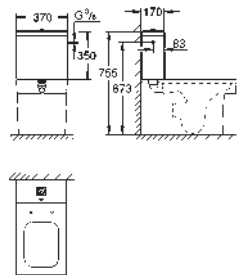

39 489 000 **alpine white** **188.00**
Cube Ceramic
Exposed flushing cistern for close coupled combination
side inlet
including flushing set GROHE AV1
including fixation set
sanitary ware
24 pieces per pallet