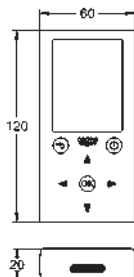

GROHE BAU COSMOPOLITAN E

Ref. No. Colour Price netto (€)

36 407 001 chrome 308.00

Remote control
for all GROHE one eye infra-red products as of 06/2015
and GROHE Blue Home until 12/2018

monitoring
consumption and usage data
thermal disinfection cycles (infrared faucets)
auto flush cycles (infrared faucets)
cleaning mode cycles (GROHE Blue Home)
filter and CO₂ capacity (GROHE Blue Home)

configuration
cleaning mode on/off
thermal disinfection (infrared faucets)
detection range
shut off delay (infrared faucets)
auto flush (infrared faucets)
filter capacity (GROHE Blue Home)

service
send and save profile
reset to factory or user settings
filter capacity (GROHE Blue Home)
demo mode
error codes (GROHE Blue Home)

3 x 1.5 V AAA DC battery supply