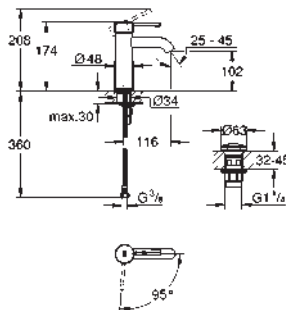

23 591 001 chrome 150.00

Essence
Single-lever basin mixer 1/2"
S-Size
single hole installation
metal lever
GROHE SilkMove ES 28 mm ceramic cartridge
with energy saving function via cold start
with temperature limiter
GROHE StarLight chrome finish
GROHE EcoJoy mousseur 5.7 l/min
GROHE AquaGuide adjustable mousseur
GROHE QuickFix Plus installation system
pop-up waste set 1 1/4"
flexible connection hoses