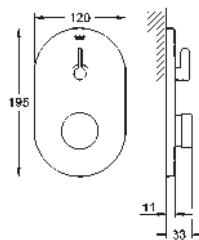

36 321 000

chrome

316.00

Eurosmart Cosmopolitan T
Self-closing shower mixer 1/2" with mixing device
and adjustable temperature limiter

GROHE StarLight chrome finish
chrome escutcheon
3 adjustable flow times: short - medium - long
(factory setting: medium), approx. 7, 15, 30 sec
(pressure dependent)
pressure range 0.5 to 6 bar
dirt strainers
for use with 36 322 000
without concealed body