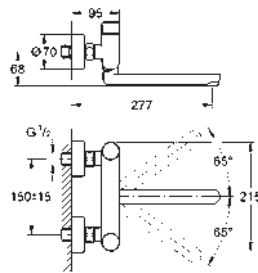

36 319 000

chrome

504.00

Eurosmart Cosmopolitan T
Self-closing basin mixer with mixing device
and adjustable temperature limiter

wall mounted
GROHE StarLight chrome finish
GROHE EcoJoy technology for less water and perfect flow
laminar flow straightener 9 l/min., swivel cast spout 200 mm
swivel range stop at 130°, lockable
3 adjustable flow times: short - medium - long
(factory setting: medium), approx. 7, 15, 30 sec
(pressure dependent)
pressure range 0.5 to 6 bar
S-unions, non-return valve
dirt strainers