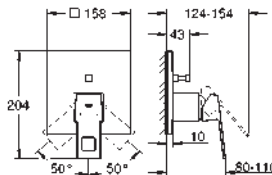

24 062 000 chrome 170.00

Eurocube
Single-lever mixer with 2-way diverter
set for final installation for
GROHE Rapido SmartBox 35 600 000
GROHE SilkMove 46 mm ceramic cartridge
GROHE StarLight chrome finish
wall escutcheon with **GROHE QuickFix** (covered
escutcheon- and shaft sealing, covered fixing)
metal escutcheon, retroactively 6° adjustable
metal lever
automatic 2-way diverter
flow performance:
outlet B = 27 l/min, outlet C = 27 l/min
without roughing-in-set

35 600 000 chrome 68.00
GROHE Rapido SmartBox universal rough-in box for concealed installation