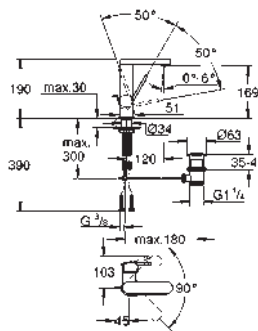

23 870 003 **chrome** **180.00**
Plus
Single-lever basin mixer 1/2"
S-Size
single hole installation
 metal lever
GROHE SilkMove ES 28 mm ceramic cartridge
 with energy saving function via cold start
 with temperature limiter
GROHE StarLight chrome finish
GROHE EcoJoy SpeedClean mousseur 5.7 l/min
GROHE AquaGuide adjustable mousseur
GROHE QuickFix Plus installation system
 pop-up waste set 1 1/4"
 flexible connection hoses