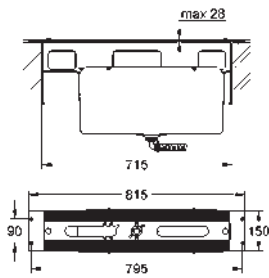

GROHE ALLURE BRILLIANT

Ref. No. Colour Price netto (€)

29 037 000 chrome 734.00

**4/5-hole bath combination (optional)
baseframe for installation under tiled surround**
consisting of:
base frame
drainage box with integrated outlet for splash water

45 388 000 chrome 133.00
Supporting legs for baseframe