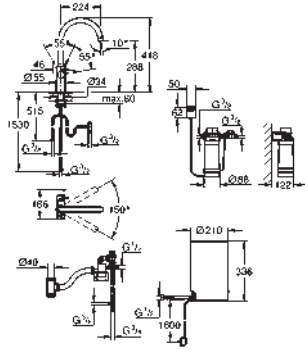

30 083 001	chrome	1,500.00
30 083 DC1	supersteel	1,670.00
30 083 DA1	warm sunset	*
30 083 DL1	brushed warm sunset	*
30 083 A01	hard graphite	*
30 083 AL1	brushed hard graphite	*

GROHE Red Duo

Faucet and M size boiler

consisting of:

GROHE Red Duo single-lever sink mixer single hole installation

C-spout

GROHE ChildLock push buttons for boiling water

TÜV certified triple electronic safeguards against accidental activation of boiling water

GROHE StarLight chrome finish

GROHE SilkMove 28 mm ceramic cartridge

insulated tubular spout

swivel area 150°

separate water ways

flexible connection hoses

connection for GROHE Red boiler

GROHE Red boiler M size

reservoir for boiling and hot water

3 liter 100° C boiling water

4 liter total capacity

required inlet pressure: 1-7 bar

with flexible connection hose and outlet for boiling water

CE approved

power supply 230 V 50 Hz

power consumption 2100 W

standby power consumption 15 W

energy efficiency class A

GROHE Red filter set

for protection of the boiler from limescale

capacity 600 l at 20° dKH

5 phase filter

flow rate measuring unit

30 327 001	chrome	1,450.00
30 327 DC1	supersteel	1,670.00
30 327 DA1	warm sunset	*
30 327 DL1	brushed warm sunset	*
30 327 A01	hard graphite	*
30 327 AL1	brushed hard graphite	*

GROHE Red Duo

Faucet and M size boiler

consisting of:

GROHE Red Duo single-lever sink mixer single hole installation

L-spout

GROHE ChildLock push buttons for boiling water

TÜV certified triple electronic safeguards against accidental activation of boiling water

GROHE StarLight chrome finish

GROHE SilkMove 28 mm ceramic cartridge

insulated tubular spout

swivel area 150°

separate water ways

flexible connection hoses

connection for GROHE Red boiler

GROHE Red boiler M size

reservoir for boiling and hot water

3 liter 100° C boiling water

4 liter total capacity

required inlet pressure: 1-7 bar

with flexible connection hose and outlet for boiling water

CE approved

power supply 230 V 50 Hz

power consumption 2100 W

standby power consumption 15 W

energy efficiency class A

GROHE Red filter set

for protection of the boiler from limescale

capacity 600 l at 20° dKH

5 phase filter

flow rate measuring unit