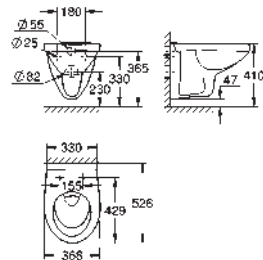

39 491 000 **alpine white** **55.00**
Bau Ceramic
Wall hung WC
for concealed cistern
wash down
open rim
horizontal outlet
flush volume 6/3 l
including fixation set
sanitary ware
16 pieces per pallet