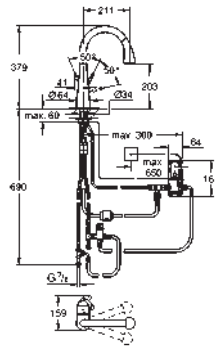

GROHE ZEDRA / ZEDRA TOUCH

Ref. No. Colour Price netto (€)

30 219 DC1 supersteel 947.00

Zedra Touch
Electronic single-lever sink mixer 1/2"
Touch: activation of water via skin contact
 battery supply 6 V lithium-battery, type CR-P2
 CE approved
 solenoid valve
 fixed value mixing valve
 automatically safety stop after 60 sec. (factory set)
 type of protection IP 44
GROHE SilkMove 46 mm ceramic cartridge
 pull-out dual spray control -
 switches back and forth between
 regular flow and spray
 diverter: mousseur/**SpeedClean** shower jet
 automatic return to mousseur
 adjustable flow rate limiter
 swivel tubular spout
 swivel area 360°
 protected against backflow
 flexible connection hoses
 rapid installation system