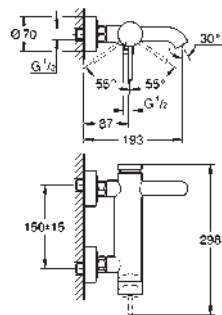

33 624 001 **chrome** **210.00**
33 624 DC1 **supersteel** **261.00**
33 624 *** **SPA colours** **261.00**
Essence
Single-lever bath mixer 1/2"
wall mounted
metal lever
GROHE SilkMove 35 mm ceramic cartridge
with temperature limiter
GROHE StarLight chrome finish
automatic diverter: bath/shower
mousseur
shower outlet 1/2"
integrated non-return valve
S-unions
protected against backflow
min. recommended pressure 1.0 bar

*** SPA colours:
● BE ● GL ● DA ● A0
● EN ● GN ● DL ● AL