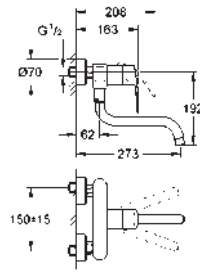

33 982 002

chrome

171.00

Eurostyle Cosmopolitan
Single-lever sink mixer 1/2"
wall mounted
GROHE StarLight finish
GROHE SilkMove 46 mm ceramic cartridge
mousseur
adjustable flow rate limiter
swivel tubular spout
selectable swivel area : 0° / 150°
projection 273 mm
S-unions