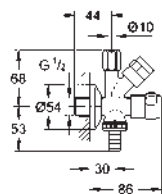

41 073 000 chrome 28.00

Original WAS combination service valve 1/2"
wall mounted
Cartridge headpart for closable
copper pipe connection
grease chamber headpart 3/8" for closable hose connection
non-return valve type EB
protected against backflow
GROHE StarLight finish