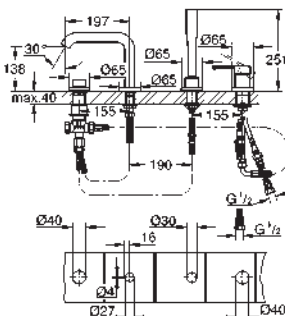

Essence
4-hole single-lever bath combination
GROHE SilkMove 35 mm ceramic cartridge
with temperature limiter
GROHE StarLight chrome finish
pre-assembled spout fixing
single lever mixer operating element
metal lever
bath inlet with mousseur
diverter bath/shower
for chrome: hand shower 27 806, for other colours: hand shower 26 465
metal shower hose 2000 mm
flexible connection hoses
connection for shower hose
protected against backflow
for use with (29 037 000)

*** SPA colours:
● BE ● GL ● DA ● A0
● EN ● GN ● DL ● AL