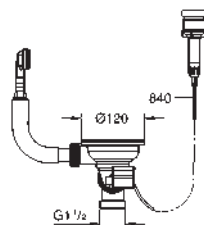

drainer: automatic waste fitting

accessories included: automatic waste fitting,

waste kit, basket strainer waste, mounting set

40 953 000

chrome

*

Pop-up waste set with overflow

square pop-up with remote control