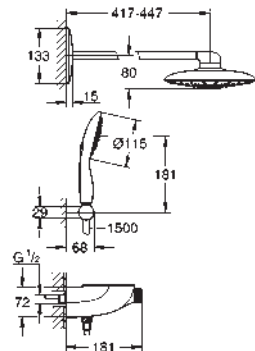

26 443 LS0

moon white

1,310.00

Rainshower System SmartControl 360 DUO
Combi shower system with thermostat, exposed/concealed
consisting of:

exposed/concealed SmartControl thermostat
allows change between:
head shower Rainshower 360 DUO with horizontal
450 mm shower arm, spray plate white
GROHE PureRain/GROHE Rain O² spray* and TrioMassage
hand shower Power&Soul 115, spray plate white (27 671 LS0)
hand shower wall holder (27 055)
Silverflex shower hose 1.500 mm (28 364)
minimum flow rate 10 l/min.

GROHE DreamSpray perfect spray pattern
GROHE StarLight chrome finish
GROHE CoolTouch no risk of scalding
GROHE TurboStat compact cartridge
with wax thermoelement
GROHE EcoJoy technology for less water and perfect flow
GROHE SafeStop at 38°C
GROHE SafeStop Plus optional temperature limiter at 43°C included
GROHE SmartControl push for ON-OFF, turn for
volume adjustment from EcoJoy to full flow
GROHE EasyReach shower tray
SpeedClean anti-lime system
Inner WaterGuide for a longer life
Twistfree to prevent hose from twisting
requires rough-in set 26 264 001 and concealed unit
26 449 000 – all to be ordered separately

* to be decided at first installation; factory default
setting: GROHE PureRain