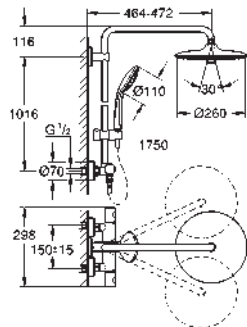

*** SPA colours:

● BE	● GL	● DA	● A0
● EN	● GN	● DL	● AL

27 296 002	chrome	496.00
------------	--------	--------

Euphoria System 260
Shower system with thermostat for wall mounting
 consisting of:
 horizontal swivable 450 mm shower arm
 exposed thermostat with Aquadimmer function
 allows change between:
 head shower Euphoria 260 (26 455)
 3 spray patterns:
 Rain, SmartRain, Jet
 with ball joint
 rotation angle $\pm 15^\circ$
 hand shower Euphoria 110 Massage (27 221 000)
 3 spray patterns:
 Rain, SmartRain, Massage
 adjustable in height with gliding element
 Silverflex shower hose 1750 mm (28 388 000)
GROHE TurboStat compact cartridge
 with wax thermoelement
 GROHE SafeStop at 38°C
GROHE SafeStop Plus optional temperature limiter at 43°C included
GROHE DreamSpray perfect spray pattern
GROHE StarLight chrome finish
GROHE SprayDimmer (Stepless flow rate reduction)
SpeedClean anti-lime system
Inner WaterGuide for a longer life
Twistfree to prevent hose from twisting
suitable for instantaneous heaters
from 18 kW/h
 minimum flow rate 7 l/min.
 min. recommended pressure 1.0 bar
 optional upgrade: **GROHE EasyReach** tray (26 362)