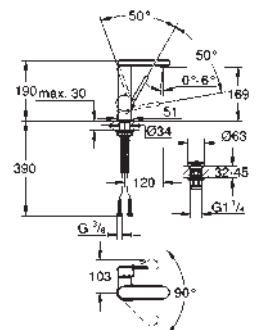

23 872 003 **chrome** **226.00**
Plus
Single-lever basin mixer 1/2"
M-Size
single hole installation
metal lever
GROHE SilkMove 28 mm ceramic cartridge
with temperature limiter
GROHE StarLight chrome finish
GROHE EcoJoy SpeedClean mousseur 5.7 l/min
GROHE AquaGuide adjustable mousseur
rapid installation system
swivel spout with easy docking
swivel area 90°
smooth body with push-open pop-up waste set 1 1/4"
flexible connection hoses