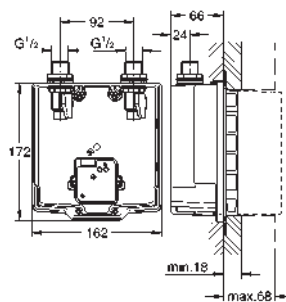

36 339 000

chrome

206.00

**Eurosmart Cosmopolitan E
Concealed mounting box
with mixture**

wall installation
suitable for IR-sets for final installation
2 stop valves
housing with mixing device
non-return valve
connection housing for power supply
suitable for
36 315 000, 36 412 000, 36 376 000

SPECIAL FITTINGS