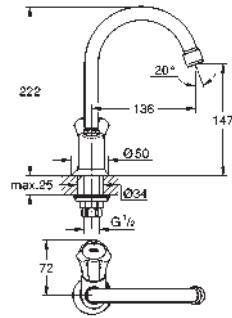

GROHE COSTA L

Ref. No. Colour Price netto (€)

20 393 001 chrome 66.00

Costa L
Pillar tap 1/2"
metal handle
heat-insulated
screwable
marking: blue
Longlife-headpart
swivel tubular spout with mousseur
union nut 1/2" with 10.5 mm drilling
GROHE StarLight chrome finish