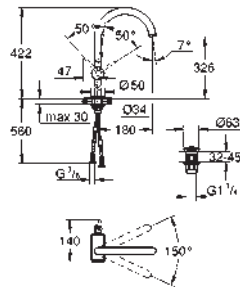

32 647 003	chrome	455.40
32 647 DC3	supersteel	683.00
32 647 GL3	cool sunrise	*
32 647 DA3	warm sunset	*
32 647 AL3	brushed hard graphite	781.00

Atrio
Single-lever basin mixer 1/2"
XL-Size
single hole installation
for free-standing basins
GROHE SilkMove 28 mm ceramic cartridge
GROHE StarLight chrome finish
GROHE EcoJoy 5.7 l/min laminar mousseur
swivel tubular C-spout with mousseur
stop limiter
Push-open waste set 1 1/4"
flexible connection hoses