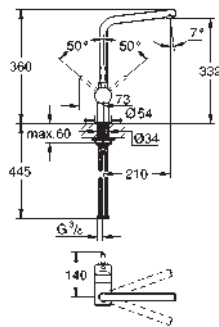

31 375 000 chrome 249.00
31 375 DC0 supersteel 287.00
31 375 DA0 warm sunset *
31 375 DL0 brushed warm sunset *
31 375 A00 hard graphite *
31 375 AL0 brushed hard graphite *

Minta
Single-lever sink mixer 1/2"
L-spout
GROHE StarLight chrome finish
GROHE StarLight finish
GROHE SilkMove 46 mm ceramic cartridge
adjustable flow rate limiter
swivel tubular spout
swivel range 0°/150°/360°
flexible connection hoses
rapid installation system
min. recommended pressure 1.0 bar