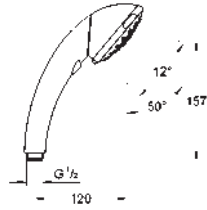

GROHE MOVARIO

Ref. No.

Colour

Price netto (€)

28 393 000

chrome

164.00

Movario 100 Five

Hand shower 5 sprays

Normal, Jet, Rain, Massage,
Champagne spray

Rotahead adjustable shower head system

GROHE EcoJoy 9,5 l/min flow limiter

GROHE StarLight chrome finish

SpeedClean anti-lime system

Inner WaterGuide for a longer life

suitable for instantaneous heater

minimum flow rate 7,5 l/min.