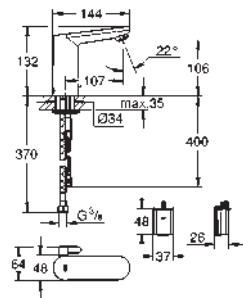

GROHE EUROSMART COSMOPOLITAN E

Ref. No.

Colour

Price netto (€)

36 327 001

chrome

360.00

**Eurosmart Cosmopolitan E
Infra-red electronic basin mixer 1/2" with mixing device
and adjustable temperature limiter**

with infrared sensor for bi-directional communication for monitoring, configuration and service purpose

6 V lithium-battery, type CR-P2

battery lifetime: approx. 7 years (150 actuations a day)

GROHE EcoJoy mousseur 5.7 l/min

flexible connection hoses

non-return valve

dirt strainers

with integrated solenoid valve

external battery

rapid installation system

multistage battery status display

7 pre-set programs:

auto flush

thermal disinfection

cleaning mode

additional functions and precise settings

by remote control 36 407

CE approved

acoustic group I in accordance with DIN 4109

type of protection faucet IP 59K

min. recommended pressure 1.0 bar

36 331 001

chrome

365.00

ditto, with pop-up waste set 1 1/4"

36 422 000

chrome

399.00