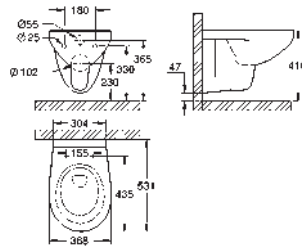

GROHE BAU CERAMIC

Ref. No. Colour Price netto (€)

39 426 000 **alpine white** **42.00**
Bau Ceramic
Half pedestal
 including fixation set
 sanitary ware
30 pieces per pallet

39 425 000 **alpine white** **37.00**
Bau Ceramic
Full pedestal
 including fixation set
 sanitary ware
30 pieces per pallet