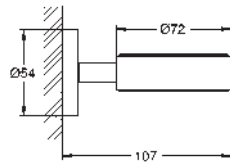

GROHE ESSENTIALS

Ref. No. Colour Price netto (€)

*** SPA colours:

● BE ● GL ● DA ● A0
● EN ● GN ● DL ● AL

40 369 001	chrome	20.83
40 369 DC1	supersteel	27.08
40 369 ***	SPA colours	29.16

Essentials

Holder

material: metal
for crystal glass (40 372 001)
soap dish (40 368 001) or soap dispenser (40 394 001)
concealed fastening
GROHE StarLight chrome finish