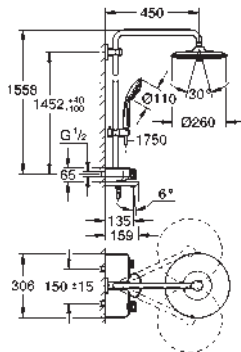

Euphoria SmartControl System 260 Mono Shower system with bath thermostat for wall mounting

consisting of:
horizontal swivable 450 mm shower arm
upper bracket adjustable for minimal adaption to existing drilling holes
exposed SmartControl bath thermostat
allows change between:
head shower Euphoria 260 (26 455)
3 spray patterns:
Rain, SmartRain, Jet
with ball joint
rotation angle $\pm 15^\circ$
bath inlet
hand shower Euphoria 110 Massage, spray plate white (27 221 001)
3 spray patterns:
Rain, SmartRain, Massage
adjustable in height with gliding element
Silverflex shower hose 1750 mm (28 388 000)
GROHE DreamSpray perfect spray pattern
GROHE StarLight chrome finish
GROHE CoolTouch no risk of scalding
GROHE TurboStat compact cartridge
with wax thermoelement
GROHE EcoJoy technology for less water and perfect flow
- GROHE SafeStop at 38°C
GROHE SafeStop Plus optional temperature limiter at 43°C included
GROHE SmartControl push for ON-OFF, turn for volume adjustment from EcoJoy to full flow
integrated **GROHE EasyReach** shower tray
SpeedClean anti-lime system
Inner WaterGuide for a longer life
Twistfree to prevent hose from twisting
suitable for instantaneous heaters
from 18 kW/h
minimum flow rate 7 l/min.
min. recommended pressure 1.0 bar