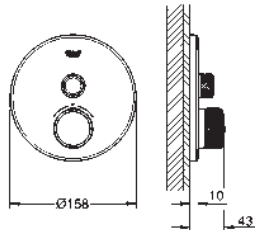

29 118 000 chrome 432.00
29 118 DC0 supersteel 586.00
29 118 AL0 brushed hard graphite 586.00

Grotherm SmartControl
Thermostat for concealed installation with one valve
set for final installation for
GROHE Rapido SmartBox 35 600 000
metal wall escutcheon with **GROHE QuickFix**
(covered escutcheon and shaft sealing, covered fixing), retroactively 6° adjustable
GROHE StarLight chrome finish
GROHE SmartControl push for ON-OFF, turn for volume adjustment from EcoJoy to full flow, exchangeable symbols
GROHE TurboStat compact cartridge
with wax thermoelement
GROHE SafeStop at 38°C
GROHE SafeStop Plus optional temperature limiter at 43°C or 46°C included
built-in non return valves and dirt strainers
without roughing-in-set
flow performance:
outlet A (to external shut-off) = 34 l/min
outlet B/C = 29 l/min

35 600 000 chrome 68.00
GROHE Rapido SmartBox universal rough-in box for concealed installation