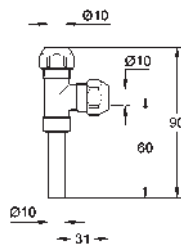

41 007 000 chrome 27.00

Eggemann
Original WAS T-piece 3/8"
for service valve
connector set 3/8"
GROHE StarLight chrome finish