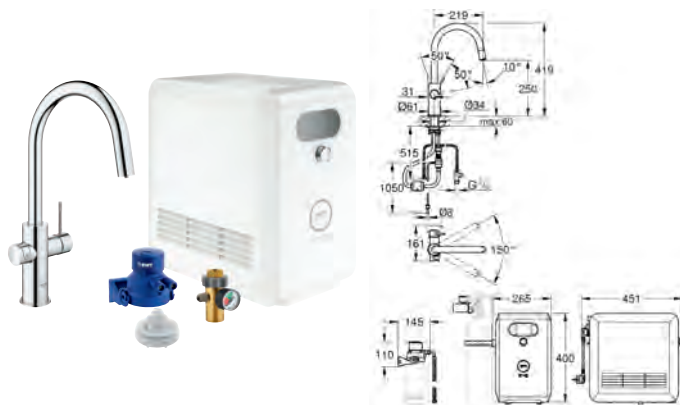

GROHE BLUE PROFESSIONAL

Ref. No.	Colour	Price netto (€)
31 325 002	chrome	2,430.00
31 325 DC2	supersteel	2,800.00

GROHE Blue Professional

C-spout kit

consisting of:

GROHE Blue single-lever sink mixer
with filter function

single hole installation

C-spout

push buttons for 3 types of filtered and chilled table water
still, medium, sparkling

GROHE StarLight chrome finish

GROHE SilkMove 28 mm ceramic cartridge

pull out mousseur

swivel tubular spout

swivel area 360°

separate inner water ways for filtered

and non-filtered water

flexible connection hoses

GROHE Blue Professional cooler

delivers 12 liters of chilled water per hour

colour display with push and turn control

270 Watt cooling unit, 230 V, 50 Hz

type of protection IP 21

CE approved

requires ventilation holes in the bottom of the kitchen cabinet

software set-up and monitoring of filter and CO₂ capacity

possible via GROHE Ondus app

push notifications at low filter resp. CO₂ capacity

additional monitoring via GROHE Blue Professional Browser-Monitor possible

with Bluetooth 4.0* and WIFI interface for wireless data communication

for Apple** and Android devices

Bluetooth range (max. 10 m) varies depending on used

materials and walls between transmitter and receiver

filter head with flexible water hardness adjustment

GROHE Blue filter, CO₂ bottle and cleaning cartridge are not included in the

delivery and have to be ordered separately

System requirements Apple

iPhone with iOS 9.0 or higher

System requirements Android

smart phone with Android 4.3 or higher

Mobile devices and GROHE Ondus App*** are not included in delivery and have to be ordered separately via an authorised Apple store/store/iTunes or Google Play store.

* The Bluetooth word mark and logos are registered trademarks owned by Bluetooth SIG, Inc. and any use of such marks by Grohe AG is under license. Other trademarks and trade names are those of their respective owners.

** Apple, the Apple logo, iPod, iPod Touch, iPhone and iTunes are trademarks of Apple Inc., registered in the U.S. and other countries. Apple is not responsible for the function of this device or its compliance with safety and regulatory standards.

*** Available for free via iTunes app or Google Play store.