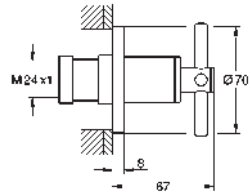

19 069 003	chrome	81.00
19 069 DC3	supersteel	*
19 069 GL3	cool sunrise	*
19 069 DA3	warm sunset	*
19 069 AL3	brushed hard graphite	*

Atrio
Concealed valve exposed part
for concealed valve 35 028 000 or 29 032 000
GROHE StarLight chrome finish
installation depth infinitely adjustable
20-80 mm
escutcheon with screwable wall sealing
with cross handle