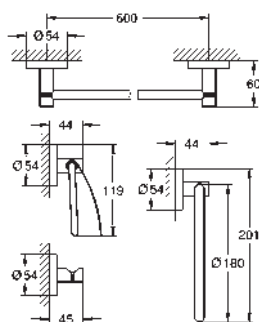

40 776 001	chrome	83.33
40 776 DC1	supersteel	116.66

Essentials
Master bathroom accessories set 4-in-1
material: metal
consisting of:
towel ring (40 365 001)
robe hook (40 364 001)
toilet paper holder (40 367 001)
towel rail, 600 mm (40 366 001)
concealed fastening
GROHE StarLight chrome finish