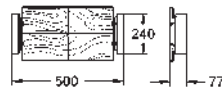

38 652 000

chrome

108.00

**Rapid SL
Mounting plate**
for fixing concealed fittings and room ventilation
for **studded walls**
for empty frames
for GROHE Rapido
500 x 240 x 77 mm
variable depth adjustment 75-115 mm
with waterproof plywood board for fixation
fixing material