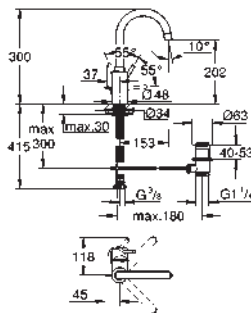

32 629 002 chrome 170.00

Concetto
Single-lever basin mixer 1/2"
L-Size
single hole installation
metal lever
covered lever fixing
GROHE SilkMove 35 mm ceramic cartridge
adjustable flow rate limiter
GROHE StarLight chrome finish
GROHE Zero separated inner water ways - lead and nickel free
GROHE QuickFix installation system
mousseur
swivel tubular spout
with stop restriction
pop-up waste set 1 1/4"
flexible connection hoses
optional temperature limiter ref. no. 46 375 000
min. recommended pressure 1.0 bar