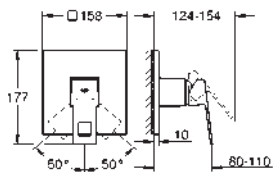

Ref. No. Colour Price netto (€)

24 061 000 **chrome** **155.00**

Eurocube
Single-lever shower mixer
set for final installation for
GROHE Rapido SmartBox 35 600 000
GROHE SilkMove 46 mm ceramic cartridge
GROHE StarLight chrome finish
wall escutcheon with **GROHE QuickFix** (covered
escutcheon- and shaft sealing, covered fixing)
metal escutcheon, retroactively 6° adjustable
metal lever
flow performance:
outlet B or C = 30 l/min
without roughing-in-set

35 600 000 **chrome** **68.00**
GROHE Rapido SmartBox universal rough-in box for concealed installation