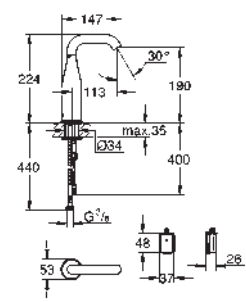

Essence E

Infra-red electronic basin tap 1/2" without mixing device

with infrared sensor for bi-directional communication for monitoring, configuration and service purpose for cold or premixed water

6 V lithium-battery, type CR-P2

battery lifetime: approx. 7 years (150 actuations a day)

GROHE StarLight chrome finish adjustable swivel area 0° / 150° / 360°

laminar spray regulator 5.0 l/min

flexible connection hose

dirt strainer

with integrated solenoid valve

external battery

rapid installation system

multistage battery status display

7 pre-set programs:

auto flush

thermal disinfection

cleaning mode

additional functions and precise settings

by remote control 36 407

CE approved

acoustic group I in accordance with DIN 4109

type of protection faucet IP 59K

min. recommended pressure 1.0 bar