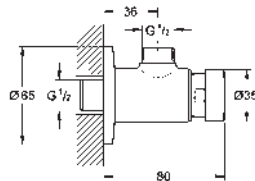

36 267 000

chrome

84.00

**Euroeco Cosmopolitan T
Self-closing shower valve 1/2"**

exposed installation

for cold or premixed water

marking: blue/red

GROHE StarLight chrome finish

3 adjustable flow times: short - medium - long
(factory setting: short), approx. 7, 15, 30 sec
(pressure dependent)

escutcheon
min. recommended pressure 1.0 bar