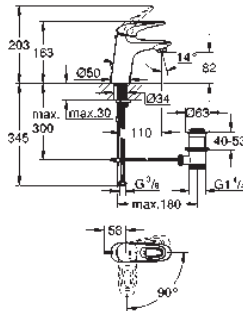

23 374 003 chrome 118.00
23 374 LS3 moon white/chrome 149.00

Eurostyle
Single-lever basin mixer 1/2"
S-Size
single hole installation
loop metal lever
GROHE SilkMove ES 35 mm ceramic cartridge
with energy saving function via cold start
adjustable flow rate limiter
with temperature limiter
GROHE StarLight chrome finish
GROHE EcoJoy mousseur 5.7 l/min
GROHE QuickFix rapid installation system
pop-up waste set 1 1/4"
flexible connection hoses