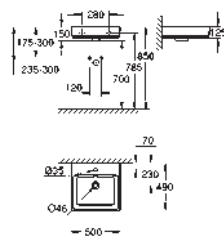

39 474 00H

alpine white

162.00

**Cube Ceramic
Wash basin 50**

wall hung
1 hole punched, 2 holes pre-punched
with overflow
500 x 490 mm

sanitary ware

PureGuard anti scale coating and anti bacterial glazing

18 pieces per pallet