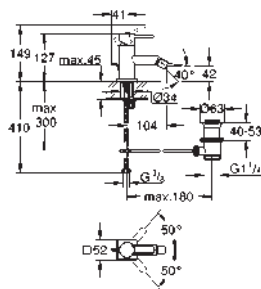

32 147 000 chrome 424.00

Allure
Single-lever bidet mixer 1/2"
M-Size
single hole installation
GROHE SilkMove 28 mm ceramic cartridge
GROHE StarLight chrome finish
rapid installation system
ball-joint mousseur
pop-up waste set 1 1/4"
flexible connection hoses