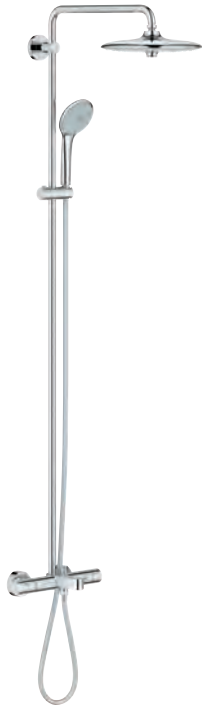

GROHE EUPHORIA SYSTEM

Ref. No.

Colour

Price netto (€)

27 475 001

chrome

620.00

Euphoria System 260