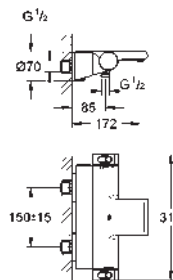

dirt strainers

protected against backflow

covered S-unions, CoolTouch escutcheons with wall sealing

GROHE EasyReach shower tray

removable for easy cleaning

chrome

GROHE EcoJoy technology for less water and perfect flow