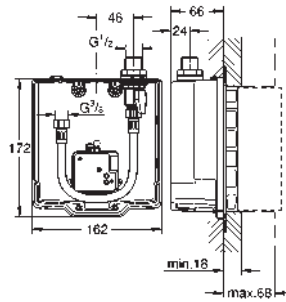

GROHE EUROSMART COSMOPOLITAN E

Ref. No.

Colour

Price netto (€)

36 337 000

chrome

112.00

**Euroeco Cosmopolitan E
Concealed mounting box**

wall installation
for installation with pre-mixed or cold water
suitable for IR-sets for final installation
stop valve
connection housing for power supply
suitable for
36 273 000, 36 335 SD0, 36 334 SD0, 36 411 000