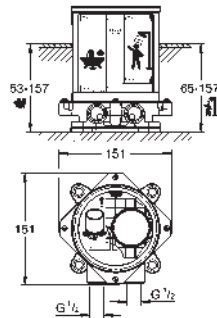

Atrio
Single-lever bath mixer, floor mounted
 set for final installation for 45 984
 without roughing-in-set
GROHE SilkMove 35 mm ceramic cartridge with temperature limiter
GROHE StarLight chrome finish automatic diverter: bath/shower spout with mousseur projection 301 mm
 integrated non-return valve in the shower outlet 1/2" with shower holder
 hand shower Sena Stick (26 465)
 Silverflex shower hose 1250 mm protected against backflow