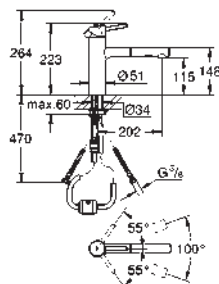

30 273 001 chrome 270.00
30 273 DC1 supersteel 320.00

Concetto
Single-lever sink mixer 1/2"
medium spout
single hole installation
GROHE StarLight finish
GROHE SilkMove 35 mm ceramic cartridge
flow strainer
pull-out dual spray control - switches back and forth between regular flow and spray
diverter: laminar spray/**SpeedClean** shower jet
automatic return to laminar spray
adjustable flow rate limiter
swivel cast spout
swivel area 100°
protected against backflow
integrated non-return valve
flexible connection hoses
rapid installation system

KITCHEN
FITTINGS