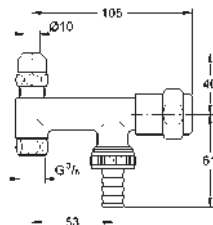

41 030 000 chrome 42.00

Original WAS valve „Eckfix“ 3/8"
Installation on service valve
Axis dimension 60 mm
grease chamber headpart 3/8" for closable hose connection
non-return valve type EB
protected against backflow
GROHE StarLight chrome finish
for combination with pipe ventilating valve type HB 41 239 000