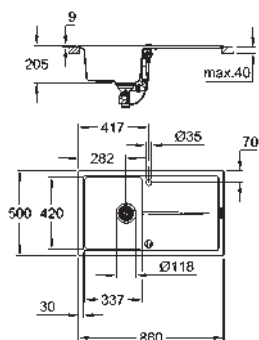

GROHE QuickFix installation system

sink mountable left or right
cut-out: 765 x 485 mm
drainer: automatic waste fitting
accessories included: automatic waste fitting,
waste kit, basket strainer waste, mounting set