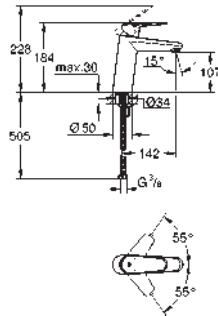

23 449 002 chrome 176.00

Eurodisc Cosmopolitan
Single-lever basin mixer 1/2"
M-Size
single hole installation
metal lever
GROHE SilkMove 35 mm ceramic cartridge
adjustable flow rate limiter
adjustable minimum flow rate
approx. 2.5 l/min
GROHE StarLight chrome finish
GROHE EcoJoy mousseur 5.7 l/min
GROHE QuickFix installation system
smooth body
flexible connection hoses
min. recommended pressure 1.0 bar