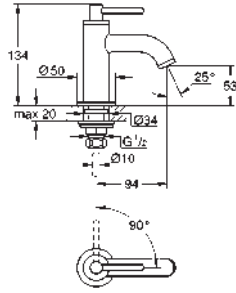

GROHE ATRIO

Ref. No. Colour Price netto (€)

20 021 003	chrome	232.00
20 021 DC3	supersteel	325.00
20 021 AL3	brushed hard graphite	325.00

Atrio
Pillar tap 1/2"
XS-Size
Headpart 1/2" - 90°
GROHE StarLight chrome finish
GROHE EcoJoy 5.7 l/min laminar mousseur
rapid installation system
mousseur
fixed spout
flexible connection hoses
with lever handle