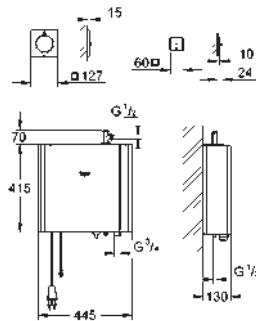

GROHE F-DIGITAL DELUXE

Ref. No.

Colour

Price netto (€)

36 362 000

chrome

3,270.00

**GROHE F-digital Deluxe
Steam generator 2.2 kW
with steam outlet and temperature sensor**

consisting of:
steam generator
415 x 445 x 130 mm
suitable for steam rooms up to 2.5 m³
supply voltage 230 V AC, 50 Hz
power 2.2 kW
water inlet 3/4"
operating pressure 1 – 5 bar (above pressure reducer)
automatic emptying
water outlet 1/2"
steam temperature: max. 55° C
steam outlet 1/2"
type of protection IP 23
CE approved

steam outlet module with indentation for fragranced oil
127 x 127 mm
connection thread 1/2"

temperature sensor module
60 x 60 x 12 mm

SpeedClean anti-lime system

GROHE StarLight chrome finish

requires rough-in set (29 074 000), F-digital Deluxe base unit box (26 374 000 or 36 397 000), Bluetooth unit (36 371 000) and various cable connections – all to be ordered separately due to installation situation

For detailed planning and product information please contact your local GROHE Customer Service.