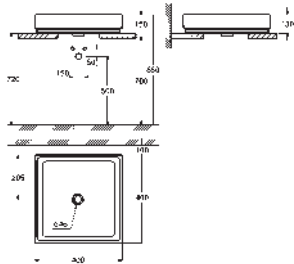

39 482 00H

alpine white

137.00

**Cube Ceramic
Vessel basin 40**
without overflow
400 x 400 mm
including fixation set
sanitary ware
PureGuard anti scale coating and anti bacterial glazing
24 pieces per pallet