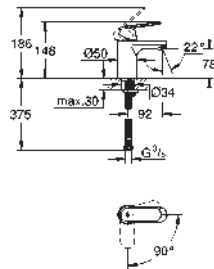

23 376 00E

chrome

83.00

Eurosmart Cosmopolitan
Single-lever basin mixer 1/2"

S-Size

single hole installation
metal lever

GROHE SilkMove ES 35 mm ceramic cartridge
with energy saving function via cold start
adjustable flow rate limiter
adjustable minimum flow rate

approx. 2.5 l/min
temperature limiter

GROHE StarLight chrome finish

GROHE EcoJoy mousseur 5.7 l/min

GROHE QuickFix installation system

with centering support

smooth body

flexible connection hoses