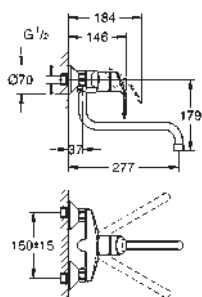

32 224 002

chrome

141.00

Eurosmart
Single-lever sink mixer 1/2"
wall mounted
GROHE StarLight finish
GROHE SilkMove 35 mm ceramic cartridge
mousseur
adjustable flow rate limiter
swivel tubular spout
swivel area 360°
projection 277 mm
integrated temperature limiter
S-unions