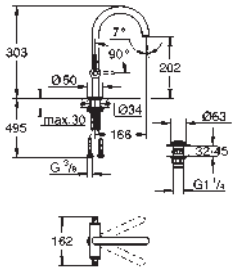

21 022 003	chrome	372.00
21 022 DC3	supersteel	520.00
21 022 GL3	cool sunrise	*
21 022 DA3	warm sunset	*
21 022 AL3	brushed hard graphite	595.00

Atrio
One-hole basin mixer, 1/2"
L-Size
ceramic headparts 1/2", 90°
GROHE StarLight chrome finish
GROHE EcoJoy 5.7 l/min laminar mousseur
rapid installation system
swivel tubular spout
with mousseur and stop limiter
Push-open waste set 1 1/4"
flexible connection hoses
with lever handles
Two different sets of caps included. One set with „H“ and „C“ marking, one set without marking.