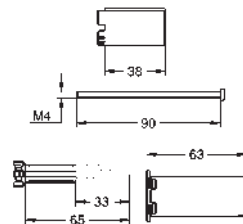

14 048 000

chrome

129.00

**Rapido SmartBox
Universal extension set single-lever mixers, 25 mm**

25 mm
fits Grotherm SmartControl and SmartControl Mixer sets for final installation with up to three functions in combination with GROHE Rapido SmartBox