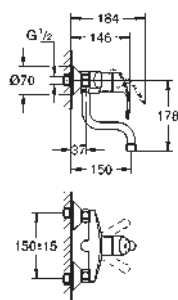

31 509 002

chrome

119.00

Eurosmart
Single-lever sink mixer 1/2"
wall mounted
GROHE StarLight finish
GROHE SilkMove 35 mm ceramic cartridge
mousseur
adjustable flow rate limiter
swivel tubular spout
swivel area 360°
projection 150 mm
integrated temperature limiter
S-unions