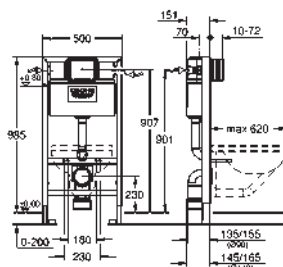

GROHE RAPID SL FOR WC

Ref. No.

Colour

Price netto (€)

38 995 000

chrome

339.00

Rapid SL

Element for WC with flushing cistern 80 mm, variable width 1.13 m installation height

for small, narrow bathrooms
variable element width 0.70 – 1.20 m
for on-the-wall installation
powder coated steel frame, self-supporting
for dry-cladding, completely pre-assembled
with fixed connections
quick adjustment, lockable
fixing material
TÜV approved
2 WC fixing bolts
fixing device for ceramic
distance of fixing bolts 180/230 mm
outlet bend Ø 90 mm
depth adjustable
reducer Ø 90/110 mm
inlet and outlet connecting set

flushing cistern 80 mm, 6 - 9 l, containing following features:

adjustment ex factory 6 l and 3 l
pneumatic discharge valve offering 3 modes of operation: dual flush or start/stop or single flush
water supply from top
low noise (group I acc. to German Noise Specification)
insulated against condensation
water supply 1/2" and push fit flexible hose union
no tools required for the installation
of the inspection shaft incl. protection during construction phase
for vertical use

including wall brackets 38 558 00M for on-the-wall installation
for installation in Scandinavia please order adapter 38 338 000 (sold separately)

38 525 001

chrome

314.00

Rapid SL

Element for WC, 1.00 m installation height with flushing cistern 6 - 9 l