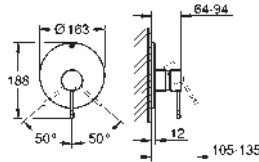

19 286 001	chrome	145.00
19 286 DC1	supersteel	184.00
19 286 ***	SPA colours	197.00

Essence
Single-lever shower mixer
set for final installation for
35 501 000
without concealed body
metal lever
GROHE StarLight chrome finish
escutcheon- and shaft-sealing
metal escutcheon
covered fixing

*** SPA colours:
● BE ● GL ● DA ● A0
● EN ● GN ● DL ● AL

19 285 001	chrome	165.00
19 285 DC1	supersteel	200.00
19 285 ***	SPA colours	214.00