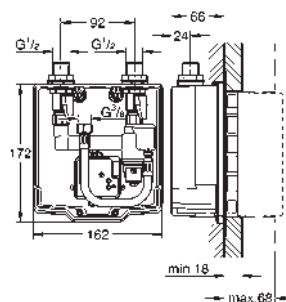

36 336 000

chrome

307.00

**Eurosmart Cosmopolitan E
Concealed mounting box**

with integrated pre-adjustable
thermostatic mixer
wall installation
suitable for IR-sets for final installation
2 stop valves
non-return valve
connection housing for power supply
suitable for