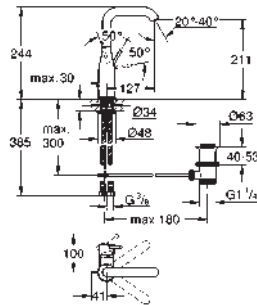

32 628 001 **chrome** **199.00**
32 628 DC1 **supersteel** **247.00**
32 628 *** **SPA colours** **264.00**

Essence
Single-lever basin mixer 1/2"
L-Size
single hole installation
metal lever
GROHE SilkMove 28 mm ceramic cartridge
with temperature limiter
GROHE StarLight chrome finish
GROHE EcoJoy mousseur 5.7 l/min
GROHE AquaGuide adjustable mousseur
GROHE QuickFix Plus installation system
swivel spout with mousseur and stop limiter
pop-up waste set 1 1/4"
flexible connection hoses
min. recommended pressure 1.0 bar

*** SPA colours:

● BE	● GL	● DA	● A0
● EN	● GN	● DL	● AL