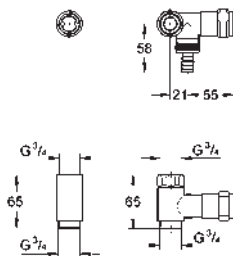

41 043 000 **chrome** **90.00**
Original WAS valve „Mixer“ 3/4"
wall mounted
for wall mixers 1/2"
right-hand connection
grease chamber headpart 1/2" for closable hose connection
non-return valve type EB
Spacer
protected against backflow
GROHE StarLight chrome finish
for combination with pipe ventilating valve type HB 41 239 000

41 040 000 **chrome** **80.00**
ditto, left hand connection