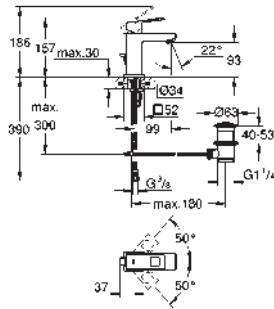

23 127 00E **chrome** **215.00**
Eurocube
Single-lever basin mixer 1/2"
S-Size
single hole installation
metal lever
GROHE SilkMove 28 mm ceramic cartridge
temperature limiter
GROHE StarLight chrome finish
GROHE EcoJoy SpeedClean mousseur 5.7 l/min
GROHE QuickFix Plus installation system
pop-up waste set 1 1/4"
flexible connection hoses

23 127 000 **chrome** **214.00**
ditto, with non-restricted flow