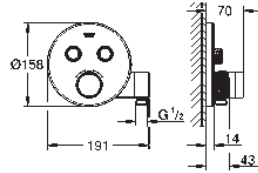

GROHE ATRIO

Ref. No. Colour Price netto (€)

29 120 000	chrome	565.00
29 120 DC0	supersteel	710.00
29 120 AL0	brushed hard graphite	874.00

Grotherm SmartControl
Thermostat for concealed installation
with 2 valves and integrated shower holder
set for final installation for
GROHE Rapido SmartBox 35 600 000
metal wall escutcheon with **GROHE QuickFix**
(covered escutcheon and shaft sealing, covered
fixing), retroactively 6° adjustable
GROHE StarLight chrome finish
GROHE SmartControl push for ON-OFF, turn for
volume adjustment from EcoJoy to full flow, exchangeable symbols
GROHE TurboStat compact cartridge
with wax thermoelement
GROHE SafeStop at 38°C
GROHE SafeStop Plus optional temperature limiter at 43°C or 46°C included
built-in non return valves and dirt strainers
multiple outlets can be run simultaneously
integrated shower union with shower outlet 1/2"
without roughing-in-set
flow performance:
outlet B = 24 l/min
hand shower = 12 l/min

35 600 000	chrome	68.00
GROHE Rapido SmartBox universal rough-in box for concealed installation		

29 121 000	chrome	513.00
29 121 DC0	supersteel	690.00
29 121 AL0	brushed hard graphite	788.00