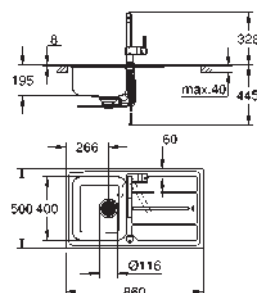

Minta
Kitchen sink and tap bundle
consisting of:
K500 stainless steel sink with drainer (31 571 SD0)
Minta single-lever sink mixer (32 168)
high spout
single hole installation
GROHE StarLight chrome finish
GROHE SilkMove 35 mm ceramic cartridge
pull out mousseur
adjustable flow rate limiter
swivel tubular spout
swivel area 360°
protected against backflow
flexible connection hoses
rapid installation system