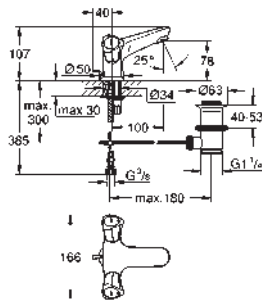

21 390 001 chrome 156.00

Costa L
One-hole basin mixer, 1/2"
metal handles
heat-insulated
screwable
Longlife-headpart
cast spout with mousseur
pop-up waste set 1 1/4"
flexible connection hoses
GROHE StarLight chrome finish