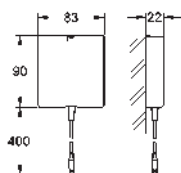

Switch-mode power supply
for one eye infra-red wash basin mixer
switch-mode power supply with operating
voltage 100-230 V AC, 50 - 60 Hz
for concealed socket with cover and strain relief

SPECIAL FITTINGS