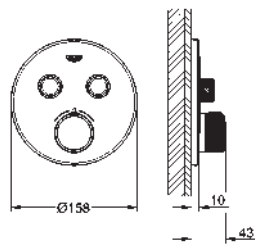

29 119 000 chrome 475.00
29 119 DC0 supersteel 638.00
29 119 AL0 brushed hard graphite 729.00

Grotherm SmartControl
Thermostat for concealed installation with 2 valves
set for final installation for
GROHE Rapido SmartBox 35 600 000
metal wall escutcheon with **GROHE QuickFix**
(covered escutcheon and shaft sealing, covered fixing), retroactively 6° adjustable
GROHE StarLight chrome finish
GROHE SmartControl push for ON-OFF, turn for volume adjustment from EcoJoy to full flow
exchangeable symbols
GROHE TurboStat compact cartridge
with wax thermoelement
GROHE SafeStop at 38°C
GROHE SafeStop Plus optional temperature limiter at 43°C or 46°C included
built-in non return valves and dirt strainers
multiple outlets can be run simultaneously
without roughing-in-set
flow performance:
outlet B = 24 l/min
outlet C = 26 l/min
outlet B+C = 29 l/min

35 600 000 chrome 68.00
GROHE Rapido SmartBox universal rough-in box for concealed installation