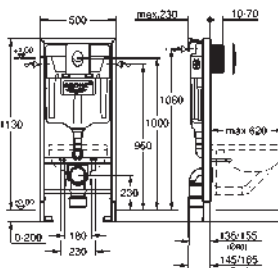

38 722 001

alpine white

276.00

Rapid SL
3-in-1 set for WC, 1.13 m installation height
with flushing cistern GD 2

consisting of:

Rapid SL element for WC (38 528 001)

Skate Air flush plate, alpine white, vertical installation (38 505 SH0)

Rapid SL wall brackets (38 558 00M)