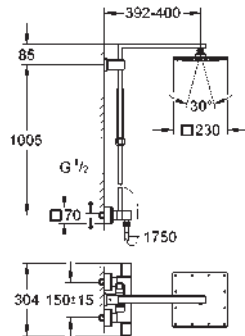

Euphoria Cube System 230

Shower system with thermostatic mixer for wall mounting

consisting of:

shower arm

projection 400 mm

exposed thermostat with

Aquadimmer function

allows change between:

Rainshower Allure head shower (27 479 000)

spray pattern: Rain

with ball joint

rotation angle $\pm 15^\circ$

hand shower Euphoria Cube (27 699)

adjustable in height with gliding element

Silverflex shower hose 1750 mm (28 388 000)

GROHE EcoJoy technology for less water and perfect flow

GROHE TurboStat compact cartridge

with wax thermoelement

GROHE SafeStop at 38°C

GROHE SafeStop Plus optional temperature limiter at 43°C included

GROHE DreamSpray perfect spray pattern

GROHE StarLight chrome finish

SpeedClean anti-lime system

Twistfree to prevent hose from twisting

suitable for instantaneous heaters

from 18 kW/h

minimum flow rate 7 l/min.

min. recommended pressure 1.0 bar