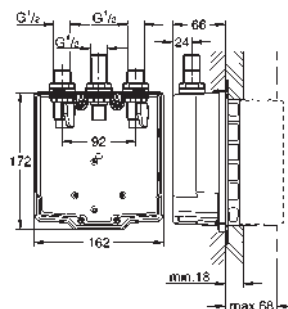

36 322 000

chrome

140.00

Eurosmart Cosmopolitan T
Concealed mounting box
with mixture

wall installation
suitable for self-closing final installation sets
with adhesive flange for sealing the wall
2 stop valves
housing with mixing device
non-return valve
for use with 36 321 000