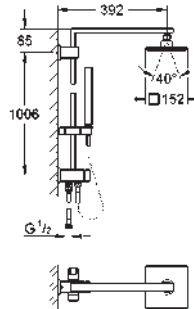

Euphoria Cube System 150 Shower system with diverter for wall mounting

consisting of:

shower arm

projection 400 mm

change between hand and head shower

by diverter

head shower Euphoria Cube 152 mm x 152 mm

spray pattern: Rain