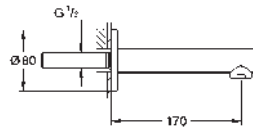

GROHE CONCETTO

Ref. No.

Colour

Price netto (€)

13 280 001

chrome

99.00

Concetto
Bath spout
wall mounted
GROHE StarLight chrome finish
mousseur
male thread 1/2"
min. recommended pressure 1.0 bar

13 281 001

chrome

132.00