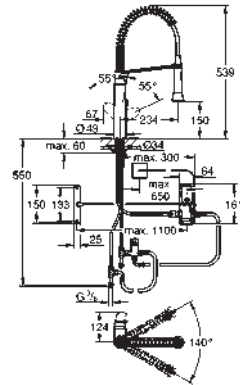

GROHE FOOTCONTROL

Ref. No.

Colour

Price netto (€)

30 312 000
30 312 DC0

chrome
supersteel

997.00
1,080.00

K7 Foot Control Electronic single-lever sink mixer 1/2" medium spout

Foot control: activation of water via contact with sensor
battery supply 6 V lithium-battery, type CR-P2
CE approved
solenoid valve
fixed value mixing valve
automatically safety stop after 60 sec. (factory set)
type of protection IP 44
GROHE SilkMove 35 mm ceramic cartridge
professional spray
diverter: mousseur/**SpeedClean** shower jet
automatic return to mousseur
adjustable flow rate limiter
swivel tubular spout
swivel area 360°
protected against backflow
flexible connection hoses
rapid installation system