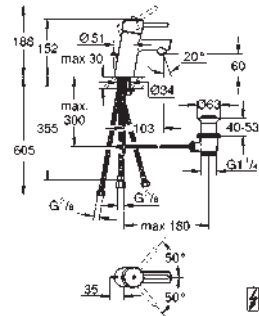

23 060 001 **chrome** **148.00**

Concetto
Single-lever basin mixer 1/2"
S-Size
single hole installation
metal lever
GROHE SilkMove 35 mm ceramic cartridge
adjustable flow rate limiter
GROHE StarLight chrome finish
GROHE QuickFix installation system
with centering support
flow straightener
pop-up waste set 1 1/4"
flexible connection hoses
for open water heater
optional temperature limiter ref. no. 46 375 000
acoustic group I in accordance with DIN 4109