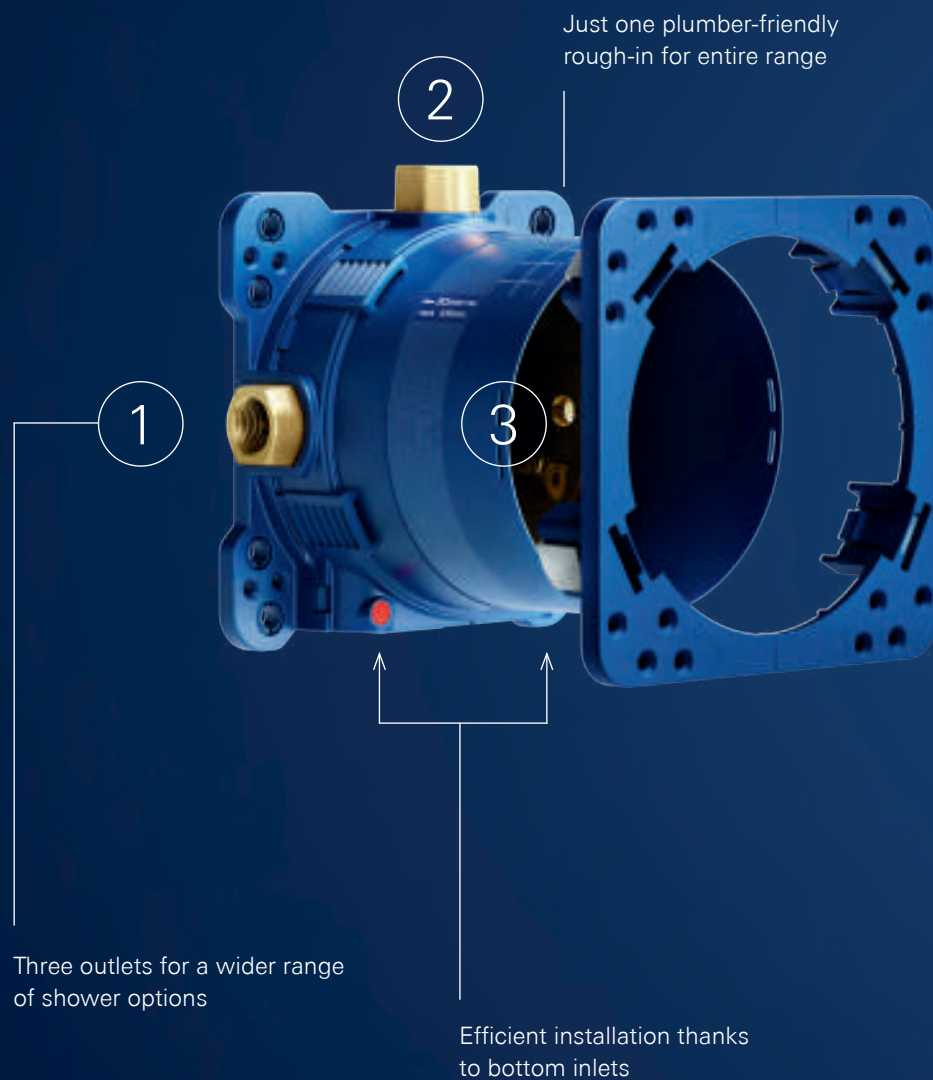

THE UNIVERSAL SOLUTION FOR THE NEEDS OF TOMORROW