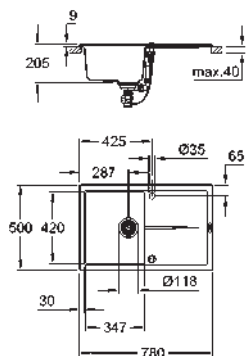

GROHE COMPOSITE SINKS

Ref. No.

Colour

Price netto (€)

31 639 AT0
31 639 AP0

granite gray
granite black

*
*

K400

Composite sink with drainer

model: K400 50-C 78/50 1.0 rev
mounting type: standard built-in
material: quartz composite

GROHE Whisper

min. cabinet size: 500 mm
dimensions: 780 x 500 mm
1 bowl: 347 x 440 x 205 mm

GROHE QuickFix installation system

sink mountable left or right
cut-out: 765 x 485 mm
drainer: automatic waste fitting
accessories included: automatic waste fitting,
waste kit, basket strainer waste, mounting set