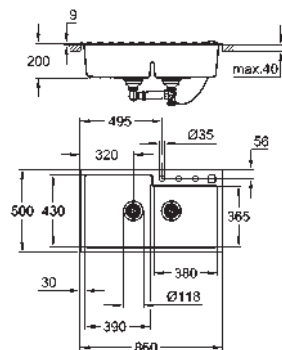

31 649 AT0
31 649 AP0

granite gray
granite black

*
*

K500

Composite sink

model: K500 90-C 86/50 2.0 rev
mounting type: standard built-in
material: quartz composite

GROHE Whisper

min. cabinet size: 900 mm
dimensions: 860 x 500 mm
1 bowl: 390 x 430 x 200 mm
2 bowl: 380 x 365 x 200 mm

GROHE QuickFix installation system

sink mountable left or right
cut-out: 840 x 480 mm
drainer: automatic waste fitting
accessories included: automatic waste fitting,
waste kit, basket strainer waste, mounting set