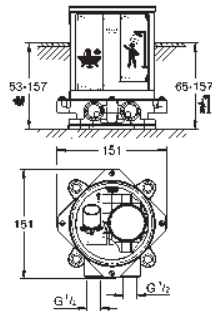

Rough-in set 1/2"

for floor-mounted bath mixers/spouts and shower mixers

without finishing trim set

installation plate with 360° horizontal and

3° vertical adjustment

installation depth 53-157 mm for bath mixers/

spouts, depth compensation 104 mm

installation depth 65-157 mm for shower

mixers, depth compensation 92 mm

two 1/2" female connections (hot/cold supplies)

flushing plug

gasket

fixing material