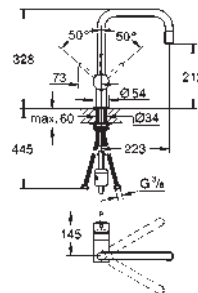

32 067 000	chrome	279.00

Minta
Single-lever sink mixer 1/2"
U - spout
single hole installation
GROHE StarLight finish
GROHE SilkMove 46 mm ceramic cartridge
pull out mousseur
adjustable flow rate limiter
swivel tubular spout, swivel area 360°
integrated non-return valves
protected against backflow
flexible connection hoses
rapid installation system
min. recommended pressure 1.0 bar