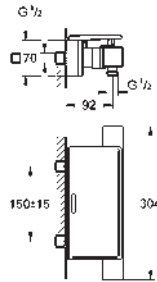

GROHE GROHTHERM CUBE

Ref. No.

Colour

Price netto (€)

34 491 000

chrome

394.00

Grotherm Cube

Thermostatic shower mixer 1/2"

wall mounted

GROHE StarLight chrome finish

GROHE SafeStop at 38°C

GROHE SafeStop Plus optional temperature limiter at 43°C included

GROHE TurboStat compact cartridge

with wax thermoelement

integrated mixed water shut off

volume handle with **GROHE EcoButton** (economy

button with individually adjustable economy stop)

Carbodur ceramic headpart 1/2", 180°

shower bottom outlet 1/2"

built-in non return valves

dirt strainers

protected against backflow

covered S-unions

GROHE EasyReach shower tray (18 700 000)

removable for easy cleaning

da Vinci satin white finish

min. recommended pressure 1.0 bar

GROHE EcoJoy technology for less water and perfect flow

34 488 000

chrome

356.00