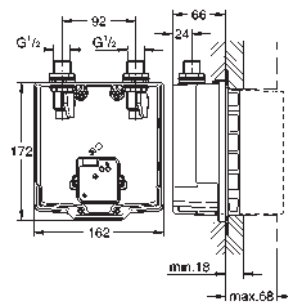

**Eurosmart Cosmopolitan E
Concealed mounting box
with mixture**

wall installation

suitable for IR-sets for final installation

2 stop valves

housing with mixing device

non-return valve

connection housing for power supply

suitable for

36 315 000, 36 412 000, 36 376 000