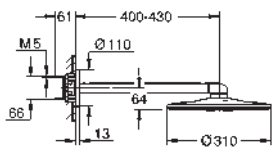

GROHE HEAD AND SIDE SHOWERS

Ref. No. Colour Price netto (€)

26 475 000 **chrome** 451.00

Rainshower 310 SmartActive
Head shower set 430 mm, 2 sprays
consisting of:
head shower Rainshower 310 SmartActive, spray plate chrome
2 spray patterns:
GROHE PureRain, ActiveRain
horizontal 430 mm shower arm
GROHE DreamSpray perfect spray pattern
GROHE StarLight chrome finish
SpeedClean anti-lime system
Inner WaterGuide for a longer life
requires rough-in set 26 483 000 or 26 484 000 - to be ordered separately