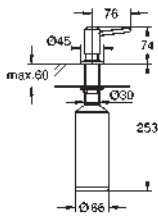

40 535 000
40 535 DC0
40 535 ***

chrome
supersteel
SPA colours

60.00
80.00
*

Cosmopolitan soap dispenser
for liquid soaps,
storage bin 500 ml
GROHE StarLight finish

*** SPA colours:

- BE ● GL ● DA ● A0
- EN ● GN ● DL ● AL

40 536 000
40 536 DC0

chrome
supersteel

55.00
64.00

Contemporary soap dispenser
for liquid soaps,
storage bin 500 ml
GROHE StarLight finish