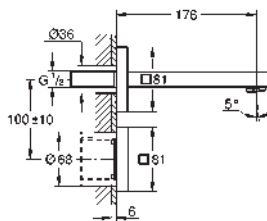

Eurocube E

Infra-red electronic wall basin tap without mixing device

with infrared sensor for bi-directional communication for monitoring, configuration and service purpose

for cold or premixed water
with transformer 100-230 V AC, 50-60 Hz, 6 V DC

laminar spray regulator 5.7 l/min

7 pre-set programs:

auto flush

thermal disinfection

cleaning mode

additional functions and precise settings

by remote control 36 407

set for final installation

for use with Rapid SL 38 748 002 or roughing-in set 36 264 001

CE approved

acoustic group I in accordance with DIN 4109

min. recommended pressure 1.0 bar