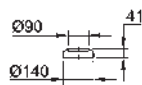

39 454 000

WC connection outlet
horizontal and vertical
length adjustable
60 to 105 mm from wall

chrome

*

39 457 000

WC connection outlet
vertical
length adjustable
93.5 to 137 mm from wall

chrome

*