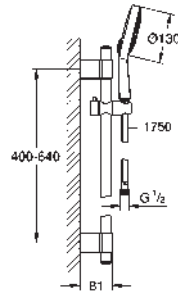

GROHE POWER&SOUL

Ref. No. Colour Price netto (€)

27 732 000 chrome 207.00

**Power&Soul Cosmopolitan 130
Shower rail set 4+ sprays**

consisting of:
Hand shower Power&Soul Cosmopolitan 130 (27 664 000)
shower rail, 600 mm (27 784 000)
with wall holders made of metal
Silverflex shower hose 1750 mm (28 388 000)
GROHE EcoJoy 9,5 l/min flow limiter
GROHE DreamSpray perfect spray pattern
GROHE StarLight chrome finish
GROHE QuickFix Plus adjustable distance between brackets
for adaption to existing drilling holes
SpeedClean anti-lime system
Inner WaterGuide for a longer life
Twistfree to prevent hose from twisting
suitable for instantaneous heater
min. recommended pressure 1.0 bar