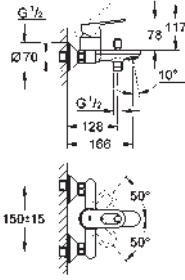

Ref. No. Colour Price netto (€)

23 341 000 chrome 98.00

BauLoop
Single-lever bath mixer 1/2"
wall mounted
metal lever
GROHE Longlife 46 mm ceramic cartridge
GROHE StarLight chrome finish
adjustable flow rate limiter
automatic diverter: bath/shower
spout with mousseur
shower bottom outlet 1/2"
with integrated non return-valve
S-unions
metal wall escutcheon
protected against backflow
optional temperature limiter ref. no. 46 308 000