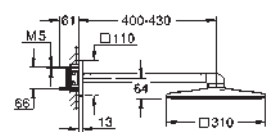

26 479 000 **chrome** 475.00

Rainshower 310 SmartActive Cube
Head shower set 430 mm, 2 sprays
consisting of:
head shower Rainshower 310 SmartActive Cube, spray plate chrome
2 spray patterns:
GROHE PureRain, ActiveRain
horizontal 430 mm shower arm
GROHE DreamSpray perfect spray pattern
GROHE StarLight chrome finish
SpeedClean anti-lime system
Inner WaterGuide for a longer life
requires rough-in set 26 483 000 or 26 484 000 - to be ordered separately
head shower Rainshower 310 SmartActive Cube, spray plate chrome