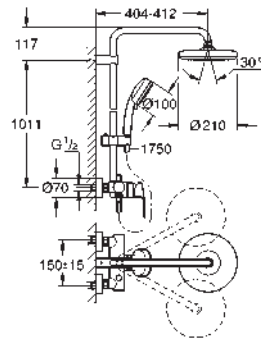

26 224 001

chrome

397.00

Tempesta Cosmopolitan System 210 Shower system with single lever mixer for wall mounting

consisting of:

horizontal swivable 390 mm shower arm

exposed single-lever shower mixer with diverter

allows change between:

head shower Tempesta 210 (26 408)

spray pattern: Rain

with ball joint

rotation angle $\pm 15^\circ$

hand shower Tempesta Cosmopolitan 100 (27 571 001)

2 spray patterns:

Rain, Jet

adjustable in height with gliding element

Rotaflex shower hose 1.750 mm 1/2" x 1/2" (28 410)

GROHE SilkMove 46 mm ceramic cartridge

GROHE DreamSpray perfect spray pattern

GROHE StarLight chrome finish

SpeedClean anti-lime system

Inner WaterGuide for a longer life

Twistfree to prevent hose from twisting

suitable for instantaneous heaters

from 18 kW/h

minimum flow rate 7 l/min.

min. recommended pressure 1.0 bar