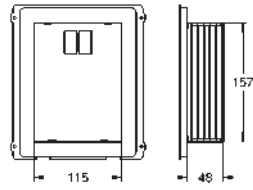

GROHE RAPID SL ACCESSORIES

Ref. No.

Colour

Price netto (€)

40 949 000

chrome

*

Revision shaft for small flush plates
for combination with 80 mm cistern