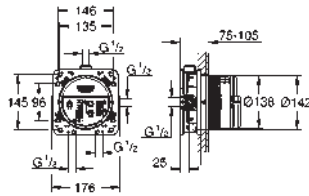

GROHE RAPIDO SMARTBOX

Ref. No.

Colour

Price netto (€)

35 600 000

chrome

68.00

**Rapido SmartBox
Universal rough-in box, 1/2"**

3 outlets 1/2"
2 inlets below, 1/2"
installation depth 75-105 mm
connection unit in DR brass
pre-mounted flushing plug
stable build-in box and protective cover
fixation options for solid walls and dry cladding
gasket
without set for final installation

14 055 000

chrome

139.00

Backflow protection combination (DIN-EN1717)

retrofit set for protection against backflow in combination with integrated inlet-, pop-up and waste systems
replaces separate pipe interrupter for residential use
fits trim sets for 2 outlets made for combination with GROHE Rapido SmartBox:
Grotherm SmartControl, SmartControl Mixer, Grotherm 2-handle thermostats, single-lever mixers