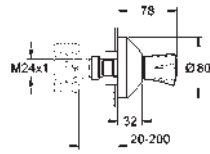

GROHE COSTA L

Ref. No. Colour Price netto (€)

19 806 001 chrome 38.00

Costa L
Concealed valve exposed part
set for final installation for
35 028 000
for GROHE concealed valves, 1/2", 3/4", 1"
installation depth infinitely adjustable
20 - 200 mm
escutcheon with wall sealing
screwable
metal handle
heat-insulated
marking: blue
GROHE StarLight chrome finish

35 028 000 chrome 135.00