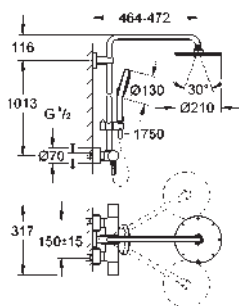

27 967 000

chrome

997.00

Rainshower System 210 Shower system with thermostat for wall mounting

consisting of:

horizontal swivable 450 mm shower arm

exposed thermostat with

Aquadimmer function

allows change between:

Rainshower Cosmopolitan 210 head shower (28 368 000)

with ball joint

rotation angle $\pm 15^\circ$

Hand shower Power&Soul Cosmopolitan 130 (27 664 000)

adjustable in height with gliding element (12 140 000)

Silverflex shower hose 1750 mm (28 388 000)

GROHE TurboStat compact cartridge

with wax thermoelement

GROHE SafeStop at 38°C

GROHE SafeStop Plus optional temperature limiter at 43°C included

GROHE CoolTouch

GROHE DreamSpray perfect spray pattern

GROHE One-Click Showering spray selection

with one click

GROHE StarLight chrome finish

SpeedClean anti-lime system

Inner WaterGuide for a longer life

suitable for instantaneous heaters

from 18 kW/h

minimum flow rate 7 l/min.

min. recommended pressure 1.0 bar