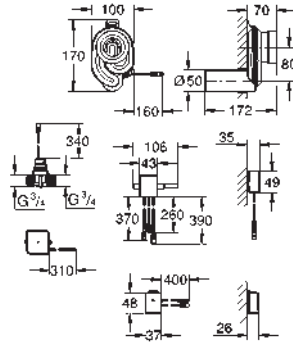

GROHE ELECTRONIC ACTUATIONS FOR URINAL

Ref. No.

Colour

Price netto (€)

39 369 000

chrome

763.00

Temperature sensor with Bluetooth for urinal

with transformer 100-240 V AC, 50-60 Hz, 6.75 V DC

siphon with temperature sensor

cartridge with solenoid valve

and dirt strainer

flow pressure min 0.5 bar

operating pressure max 10 bar

with Bluetooth module for bi-directional communication

for monitoring, configuration and service purpose

with Bluetooth 4.0* for wireless data communication

bluetooth transmitter frequency: 2.4 GHz

Bluetooth range (max. 10 m) varies depending on used

materials and walls between transmitter and receiver

for Apple** and Android devices

monitoring

password protected products

app detects all Bluetooth products in range

auto flush cycles and timing last auto flush

usage per day / 30 days

configuration

shut-off delay

auto flush

cleaning mode

2 on/off timers

identification by name

service

send and save 3 profiles

reset to factory or user settings

hard and software version

CE approved

Mobile devices and GROHE IR Remote App*** are not included in delivery and have to be ordered separately via an authorised Apple store/store/iTunes or Google Play store.

* The Bluetooth word mark and logos are registered trademarks owned by Bluetooth SIG, Inc. and any use of such marks by Grohe AG is under license. Other trademarks and trade names are those of their respective owners.

** Apple, the Apple logo, iPod, iPod Touch, iPhone and iTunes are trademarks of Apple Inc., registered in the U.S. and other countries. Apple is not responsible for the function of this device or its compliance with safety and regulatory standards.

*** Available for free via iTunes app or Google Play store.