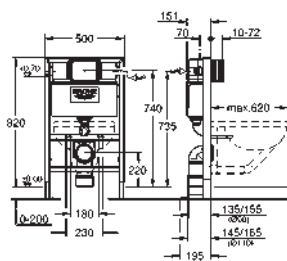

GROHE RAPID SL FREE-STANDING INSTALLATION

Ref. No.

Colour

Price netto (€)

38 586 001

chrome

548.00

Rapid SL

Element for WC, 1.00 m installation height with flushing cistern 6 - 9 l

for free-standing installation, for on-the-wall installations or studded walls
powder coated steel frame, self-supporting for dry-cladding, completely pre-assembled with fixed connections
lockable

fixing material

TÜV approved

2 WC fixing bolts

fixing device for ceramic

distance of fixing bolts 180/230 mm

outlet bend Ø 90 mm

depth adjustable

reducer Ø 90/110 mm

inlet and outlet connecting set

flushing cistern 6 - 9 l containing the following features:

pneumatic discharge valve offering 3 modes of operation: dual flush or start/stop or single flush

front or top actuation

water supply from left/right or back

insulated against condensation

1/2" water supply connection including

integrated angle valve and push fit

flexible hose union

Shortable inspection shaft incl. protection

during construction phase

for on-the-wall installation please order wall brackets 38 558 00M (sold separately)

for mounting of small flush plates please order revision shaft 40 950 000 (sold separately)

38 587 000

chrome

326.00

Rapid SL

Element for WC, 0.82 m installation height with flushing cistern 6 - 9 l

for free-standing installation, for on-the-wall installations or studded walls
powder coated steel frame, self-supporting for dry-cladding, completely pre-assembled with fixed connections
lockable

TÜV approved

fixing material

2 WC fixing bolts

fixing device for ceramic

distance of fixing bolts 180/230 mm

outlet bend Ø 90 mm

depth adjustable

reducer Ø 90/110 mm

inlet and outlet connecting set

flushing cistern 6 - 9 l containing the following features: