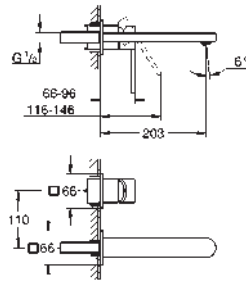

29 306 003 **chrome** **235.00**

Plus
Two-hole basin mixer
L-Size
wall mounted
set for final installation for
23 200 000
without concealed body
metal escutcheon
metal lever
GROHE StarLight chrome finish
GROHE EcoJoy SpeedClean mousseur 5.7 l/min
GROHE AquaGuide adjustable mousseur
centre distance 110 mm
projection 203 mm
min. recommended pressure 1.0 bar