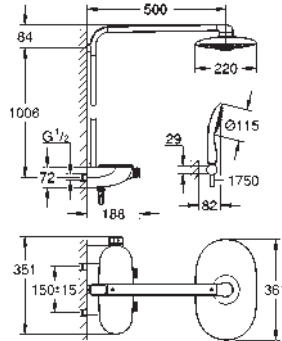

GROHE RAINSHOWER SMARTCONTROL SYSTEM

Ref. No.

Colour

Price netto (€)

26 250 000

chrome

1,310.00

Rainshower System SmartControl 360 DUO Shower system with thermostat for wall mounting

consisting of:

horizontal 500 mm shower arm
exposed SmartControl thermostat
allows change between:
head shower Rainshower 360 DUO, spray plate chrome
GROHE PureRain/GROHE Rain O² spray* and TrioMassage
hand shower Power&Soul 115, spray plate white (27 671 LS0)
hand shower wall holder (27 055)
Silverflex shower hose 1750 mm (28 388 000)
minimum flow rate 10 l/min.

GROHE DreamSpray perfect spray pattern

GROHE StarLight chrome finish

GROHE CoolTouch no risk of scalding

GROHE TurboStat compact cartridge

with wax thermoelement

GROHE EcoJoy technology for less water and perfect flow

GROHE SafeStop at 38°C

GROHE SafeStop Plus optional temperature limiter at 43°C included

GROHE SmartControl push for ON-OFF, turn for

volume adjustment from EcoJoy to full flow

GROHE EasyReach shower tray

SpeedClean anti-lime system

Inner WaterGuide for a longer life

suitable for instantaneous heaters

from 18 kW/h

Twistfree to prevent hose from twisting

* to be decided at first installation; factory default

setting: GROHE PureRain

In case of a 160 cc thermostat you need to purchase one of the following wall fixation sets for installation: 125356, 125357