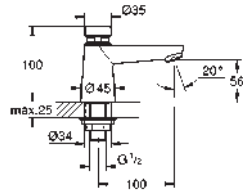

GROHE EUROECO COSMOPOLITAN T

Ref. No. Colour Price netto (€)

36 265 000

chrome

129.00

**Euroeco Cosmopolitan T
Self-closing pillar tap 1/2"**

for cold or premixed water
marking: blue/red

GROHE StarLight chrome finish

3 adjustable flow times: short - medium - long
(factory setting: short), approx. 7, 15, 30 sec
(pressure dependent)

min. recommended pressure 1.0 bar