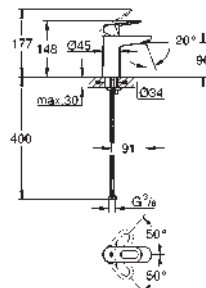

23 337 000 **chrome** **73.00**

BauLoop
Single-lever basin mixer 1/2"
S-Size
single hole installation
metal lever
GROHE Longlife 28 mm ceramic cartridge
GROHE StarLight chrome finish
GROHE EcoJoy technology for less water and perfect flow
GROHE EcoJoy mousseur 5.7 l/min
rapid installation system
smooth body
flexible connection hoses
min. recommended pressure 1.0 bar