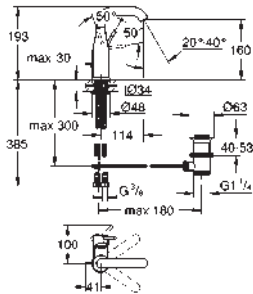

23 462 001 **chrome** **185.00**
23 462 DC1 **supersteel** **225.00**
23 462 *** **SPA colours** **225.00**
Essence
Single-lever basin mixer 1/2"
M-Size
single hole installation
metal lever
GROHE SilkMove 28 mm ceramic cartridge
with temperature limiter
GROHE StarLight chrome finish
GROHE EcoJoy mousseur 5.7 l/min
GROHE AquaGuide adjustable mousseur
GROHE QuickFix Plus installation system
swivel spout with mousseur and stop limiter
pop-up waste set 1 1/4"
flexible connection hoses
min. recommended pressure 1.0 bar

*** SPA colours:

- BE ● GL ● DA ● A0
- EN ● GN ● DL ● AL