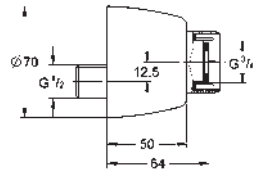

GROHE GROHTHERM SPECIAL

Ref. No. Colour Price netto (€)

12 051 000 chrome 60.00

S-union, lockable
1/2" x 3/4"
screw socket to cover the union nut and the rosette
sealing towards wall
adjustment range 12.5 mm
lockable for service
suitable for 1/2" connections
GROHE StarLight chrome finish

28 874 000 chrome 52.00