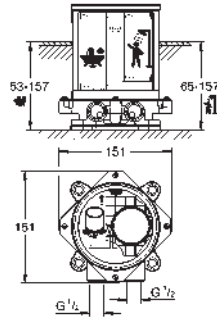

GROHE ALLURE BRILLIANT

Ref. No. Colour Price netto (€)

45 984 001 **chrome** **444.00**
Rough-in set 1/2"
for floor-mounted bath mixers/spouts and shower mixers without finishing trim set
installation plate with 360° horizontal and 3° vertical adjustment
installation depth 53-157 mm for bath mixers/spouts, depth compensation 104 mm
installation depth 65-157 mm for shower mixers, depth compensation 92 mm
two 1/2" female connections (hot/cold supplies)
flushing plug
gasket
fixing material