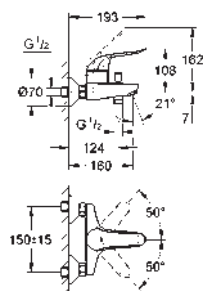

32 783 000

chrome

145.00

Euroeco Special
Single-lever bath mixer 1/2"
wall mounted

GROHE StarLight chrome finish
GROHE SilkMove 46 mm ceramic cartridge
GROHE EcoJoy technology for less water and perfect flow
adjustable flow rate limiter
automatic diverter:
bath/shower
mousseur
integrated non-return valve
metal lever
lever length 120 mm
temperature limiter, S-unions
protected against backflow
without shower set