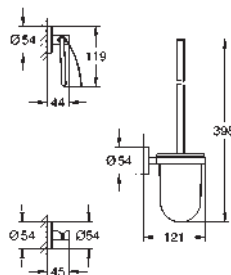

*** SPA colours:

- BE ● GL ● DA ● A0
- EN ● GN ● DL ● AL

40 407 001	chrome	65.41
40 407 DC1	supersteel	83.33

Essentials
City restroom accessories set 3-in-1
material: glass / metal
consisting of:
toilet brush set (40 374 001)
robe hook (40 364 001)
toilet paper holder (40 367 001)
concealed fastening
GROHE StarLight chrome finish