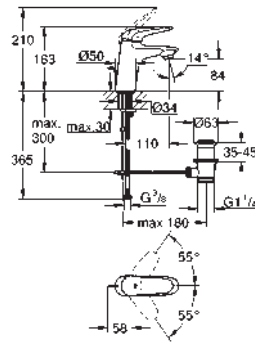

23 707 003
23 707 LS3

chrome
moon white/chrome

113.00
147.00

Eurostyle
Single-lever basin mixer 1/2"
S-Size
single hole installation
solid metal lever
GROHE SilkMove 35 mm ceramic cartridge
adjustable flow rate limiter
with temperature limiter
GROHE StarLight chrome finish
GROHE EcoJoy mousseur 5.7 l/min
GROHE QuickFix rapid installation system
pop-up waste set 1 1/4"
flexible connection hoses