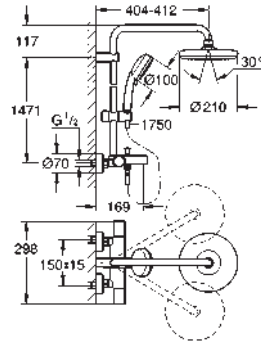

GROHE TEMPESTA SYSTEM

Ref. No.

Colour

Price netto (€)

26 223 001

chrome

571.00

Tempesta Cosmopolitan System 210 Shower system with bath thermostat for wall mounting

consisting of:

horizontal swivable 390 mm shower arm
exposed thermostat Grohtherm 1000 Cosmopolitan
with Aquadimmer function

allows change between:

head shower Tempesta 210 (26 408)

spray pattern: Rain

with ball joint

rotation angle $\pm 15^\circ$

bath inlet

separate diverter for hand shower

hand shower Tempesta Cosmopolitan 100 (27 571 001)

2 spray patterns:

Rain, Jet

adjustable in height with gliding element

Rotaflex shower hose 1.750 mm 1/2" x 1/2" (28 410)

GROHE TurboStat compact cartridge

with wax thermoelement

GROHE SafeStop at 38°C

GROHE SafeStop Plus optional temperature limiter at 43°C included

GROHE DreamSpray perfect spray pattern

GROHE StarLight chrome finish

SpeedClean anti-lime system

Inner WaterGuide for a longer life

Twistfree to prevent hose from twisting

suitable for instantaneous heaters

from 18 kW/h

minimum flow rate 7 l/min.

SHOWERS