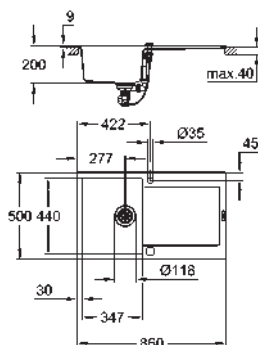

31 644 AT0
31 644 AP0

granite gray
granite black

*
*

K500

Composite sink with drainer

model: K500 50-C 86/50 1.0 rev
mounting type: standard built-in
material: quartz composite

GROHE Whisper

min. cabinet size: 500 mm
dimensions: 860 x 500 mm
1 bowl: 347 x 440 x 200 mm

GROHE QuickFix installation system

sink mountable left or right
cut-out: 840 x 480 mm
drainer: automatic waste fitting
accessories included: automatic waste fitting,
waste kit, basket strainer waste, mounting set