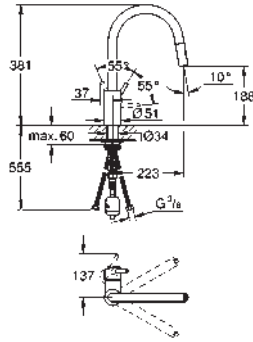

GROHE CONCETTO

Ref. No. Colour Price netto (€)

31 483 002 chrome 222.00
31 483 DC2 supersteel 288.00

Concetto
Single-lever sink mixer 1/2"
high spout
single hole installation
GROHE StarLight chrome finish
GROHE SilkMove 35 mm ceramic cartridge
GROHE EasyDock guarantees easy retraction and smooth docking back to the starting position
GROHE Zero separated inner water ways - lead and nickel free
pull-out dual spray
diverter: laminar spray/**SpeedClean** shower jet
adjustable flow rate limiter
swivel tubular spout
swivel area 360°
protected against backflow
flexible connection hoses
rapid installation system