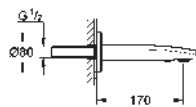

Eurostyle Cosmopolitan

Bath spout

wall mounted

GROHE StarLight chrome finish

mousseur

male thread 1/2"

projection 170 mm

min. recommended pressure 1.0 bar

13 277 002

chrome

126.00