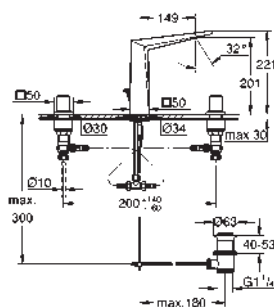

20 344 000	chrome	817.00
20 344 DC0	supersteel	*
20 344 A00	hard graphite	1,020.00
20 344 AL0	brushed hard graphite	968.00

Allure Brilliant
Three-hole basin mixer 1/2"
M-Size
ceramic headparts 1/2", 90°
GROHE StarLight chrome finish
GROHE EcoJoy 5.0 l/min. flow limiter
spout with integrated mousseur
pop-up waste set 1 1/4"
pressure-proof, flexible connection hoses
between spout and side valves
min. recommended pressure 1.0 bar