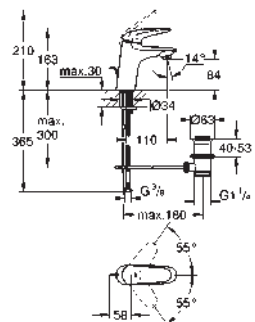

23 708 003

chrome

107.00

Eurostyle
Single-lever basin mixer 1/2"
S-Size
single hole installation
solid metal lever
GROHE SilkMove 35 mm ceramic cartridge
adjustable flow rate limiter
with temperature limiter
GROHE StarLight chrome finish
GROHE EcoJoy mousseur 5.7 l/min
GROHE QuickFix rapid installation system
pop-up waste set 1 1/4"
flexible connection hoses