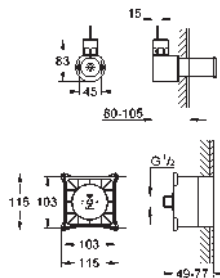

consisting of:

- 1 rough-in box for steam outlet (115 x 115 x 49-77 mm)
- 1 rough-in box for temperature sensor (58 x 83 x 80-105 mm)
- 1 cable extension temperature sensor, 5 m
- 1 cable extension steam generator, 5 m