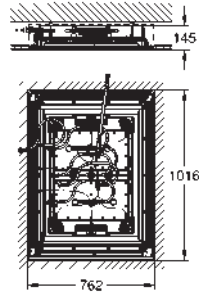

Ref. No. Colour Price netto (€)

26 373 001 chrome 19,700.00

Rainshower F-Series 40" AquaSymphony
Ceiling shower 6+ sprays with light
1016 mm x 762 mm x 145 mm
metal
minimum flow rate 25 l/min
min. recommended pressure 3.0 bar
1 x AquaCurtain
1 x Pure XL spray
1 x 2 cold mist spray
2 x GROHE PureRain spray 400 x 190 mm
2 x XL Waterfall (separately controlled)
1 x 4 Bokoma Spray with adjustment angle 20° and combinations
full spectrum LED: soft light with changing rainbow colours
individually adjustable: permanent lighting with colour selection
power supply for light 12 V DC
CE approved
SpeedClean anti-lime system
GROHE DreamSpray perfect spray pattern
GROHE StarLight finish

requires rough-in set (26 376 001), F-digital Deluxe base unit box (26 376 000), Bluetooth unit (36 371 000) and various cable connections – all to be ordered separately due to individualised installation

The ceiling construction must be appropriate for the static requirement of the product (total product weight > 70 kg). Ceiling shower has to be controlled by 8 outlets + 1 hand shower outlet and the performance of the waste must be of sufficient size (> 100 l/min). For detailed planning please see separate planning & installation guide before start.

recommendation: configuration with Grohtherm F or Grohtherm SmartControl

this product contains built-in LED lamps, which cannot be changed: energy efficiency class: A++

26 376 001 chrome 1,860.00

Rainshower F-Series 40"
Roughing-in set
for use with Rainshower F-Series 40" AquaSymphony ceiling shower
1000 mm x 745 mm x 152 mm
min. installation depth: 167 mm
waterways: brass
1/2" connections

The ceiling construction must be appropriate for the static requirement of the product (total product weight > 70 kg). Ceiling shower has to be controlled by 8 outlets + 1 hand shower outlet and the performance of the waste must be of sufficient size (> 100 l/min). For detailed planning please see separate planning & installation guide before start.