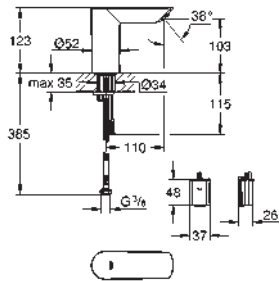

Bau Cosmopolitan E

Infra-red electronic basin tap 1/2" without mixing device

with infrared sensor for bi-directional communication for monitoring, configuration and service purpose for cold or premixed water

6 V lithium-battery, type CR-P2

battery lifetime: approx. 7 years (150 actuations a day)

GROHE StarLight chrome finish

GROHE EcoJoy mousseur 5.7 l/min

body made of composite polymer

flexible connection hose

dirt strainer

with integrated solenoid valve

external battery

rapid installation system

multistage battery status display

7 pre-set programs:

auto flush

thermal disinfection

cleaning mode

additional functions and precise settings

by remote control 36 407

CE approved

acoustic group I in accordance with DIN 4109

min. recommended pressure 1.0 bar

36 453 000

chrome

205.00