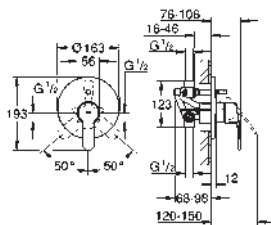

Eurostyle Cosmopolitan
Single-lever bath mixer 1/2"
wall installation

GROHE SilkMove 46 mm ceramic cartridge

GROHE StarLight chrome finish

consisting of:

set for final installation

concealed body

33 963 000

adjustable flow rate limiter

adjustable minimum flow rate

approx. 2.5 l/min

metal lever

escutcheon- and shaft-sealing

metal escutcheon

screwed

optional temperature limiter

13 276 002

chrome

102.00