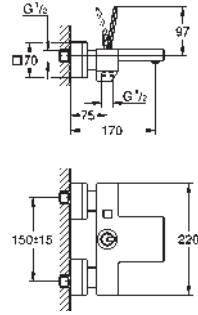

GROHE EUROCUBE JOY

Ref. No. Colour Price netto (€)

23 666 000 chrome 353.00

Eurocube Joy
Single-lever bath mixer 1/2"
wall mounted
metal lever
GROHE FeatherControl Joystick cartridge
GROHE StarLight chrome finish
GROHE XL Waterfall
integrated non-return valve in the shower outlet 1/2"
S-unions
protected against backflow