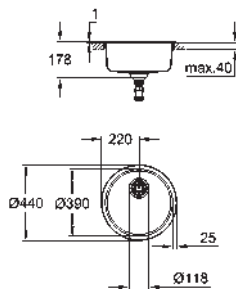

GROHE STAINLESS STEEL SINKS

Ref. No.

Colour

Price netto (€)

31 720 SD0

stainless steel

*

K200

Stainless steel sink with drainer

model: K200 50-S Ø 44 1.0

mounting type: standard built-in

material: stainless steel AISI 304 (V2A)

GROHE Whisper

min. cabinet size: 500 mm

dimensions: Ø 440 mm

1 bowl: Ø 390 mm

GROHE QuickFix installation system

cut-out: Ø 422 mm

drainer: Ø 3.5"/90 mm basket strainer waste

accessories included: waste kit, basket

strainer waste, mounting set