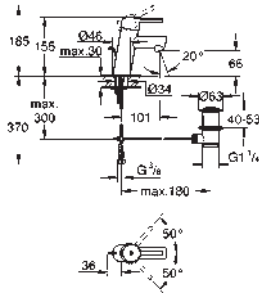

32 204 10E **chrome** **142.00**

Concetto
Single-lever basin mixer 1/2"
S-Size
single hole installation
metal lever
GROHE SilkMove 28 mm ceramic cartridge
temperature limiter
GROHE StarLight chrome finish
GROHE EcoJoy SpeedClean mousseur 5.7 l/min
GROHE QuickFix installation system
with centering support
pop-up waste set 1 1/4"
flexible connection hoses
acoustic group I in accordance with DIN 4109

32 204 001 **chrome** **141.00**
ditto, with non-restricted flow