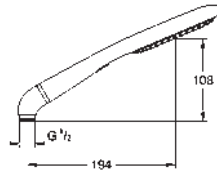

GROHE RAINSHOWER

Ref. No.

Colour

Price netto (€)

27 274 000

chrome

115.00

Rainshower Eco 120
Hand shower 2 sprays

Rain, SmartRain

eco function (reduction of flow rate)
elbow adapter for the combination of
hand showers with shower sets

GROHE StarLight chrome finish

GROHE DreamSpray perfect spray pattern

SpeedClean anti-lime system

Inner WaterGuide for a longer life
suitable for instantaneous heater
min. recommended pressure 1.0 bar