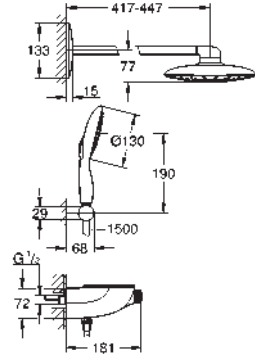

GROHE RAINSHOWER SMARTCONTROL SYSTEM

Ref. No.

Colour

Price netto (€)

26 446 000

chrome

1,190.00

Rainshower System SmartControl 360 MONO
Combi shower system with thermostat, exposed/concealed
consisting of:

exposed/concealed SmartControl thermostat
allows change between:
head shower Rainshower 360 MONO with horizontal
450 mm shower arm, spray plate chrome
GROHE PureRain/GROHE Rain O² spray*
Power&Soul 130 hand shower, spray plate white (27 673 LS0)
hand shower wall holder (27 055)
Silverflex shower hose 1.500 mm (28 364)
minimum flow rate 10 l/min.

GROHE DreamSpray perfect spray pattern
GROHE StarLight chrome finish
GROHE CoolTouch no risk of scalding
GROHE TurboStat compact cartridge
with wax thermoelement
GROHE EcoJoy technology for less water and perfect flow
GROHE SafeStop at 38°C
GROHE SafeStop Plus optional temperature limiter at 43°C included
GROHE SmartControl push for ON-OFF, turn for
volume adjustment from EcoJoy to full flow
GROHE EasyReach shower tray
SpeedClean anti-lime system
Inner WaterGuide for a longer life
Twistfree to prevent hose from twisting
requires rough-in set 26 264 001 and concealed unit
26 449 000 – all to be ordered separately

* to be decided at first installation; factory default
setting: GROHE PureRain