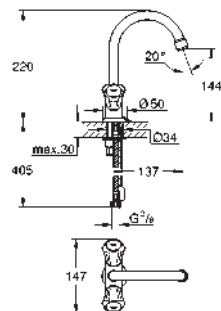

21 374 001 chrome 88.00

Costa L
One-hole basin mixer, 1/2"
metal handles
heat-insulated
screwable
Longlife-headpart
swivel tubular spout with mousseur
retractable chain
flexible connection hoses
GROHE StarLight chrome finish