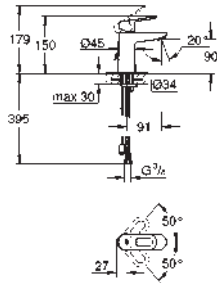

23 336 000 **chrome** **75.00**

BauLoop
Single-lever basin mixer 1/2"
S-Size
single hole installation
metal lever
GROHE Longlife 28 mm ceramic cartridge
GROHE StarLight chrome finish
GROHE EcoJoy mousseur 5.7 l/min
rapid installation system
retractable chain
flexible connection hoses