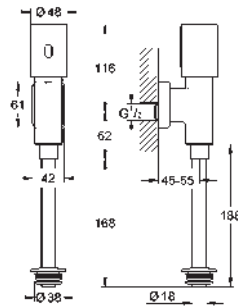

GROHE ELECTRONIC ACTUATIONS FOR URINAL

Ref. No.

Colour

Price netto (€)

37 421 000

chrome

468.00

Tectron Rondo

Infra-red electronic for Urinal

with infrared sensor for bi-directional communication for monitoring, configuration and service purpose

6 V lithium-battery, type CR-P2

battery lifetime: approx. 7 years (150 actuations a day)

metal housing

exposed installation

flow pressure min 0.5 bar

operating pressure max 10 bar

G 1/2

with **integrated stop valve**

flush pipe with rubber connector

multistage battery status display

7 pre-set programs:

auto flush

cleaning mode

pre-flush on/off

additional functions and precise settings

by remote control 36 407

adjustable flow time by hand or remote

CE approved

37 426 000

chrome

399.00