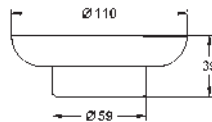

40 368 001	chrome	5.74

Essentials

Soap dish

material: glass
fits in the following holders:
Essentials (40 369)
Essentials Cube (40 508)
Bau Cosmopolitan (40 585)
Essentials Authentic (40 652)