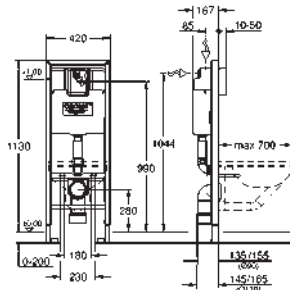

GROHE RAPID SL FOR THE DISABLED

GROHE RAPID SL FOR THE DISABLED

Ref. No.

Colour

Price netto (€)

38 675 001

chrome

354.00