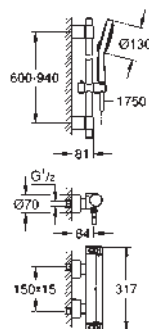

Grohtherm 2000
Thermostatic shower mixer 1/2" with shower set
consisting of:
Grohtherm 2000 thermostat shower mixer (34 169)
Power&Soul Cosmopolitan 130 shower set (27 734)