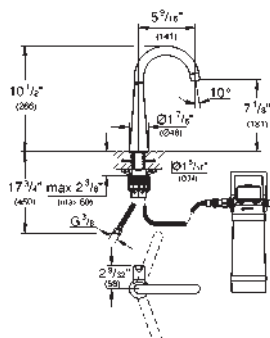

Ladylux
Pillar tap with filter function
single hole installation

handle for filtered table water
ceramic headpart 1/2", 90°
GROHE StarLight chrome finish
swivel tubular spout
swivel area 360°
flexible connection hoses
GROHE QuickFix rapid installation system
requires GROHE Blue filter including filter head (40 438 001), sold separately