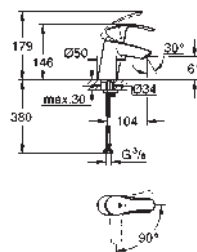

32 154 002

chrome

72.00

Eurosmart
Single-lever basin mixer 1/2"

S-Size

single hole installation
metal lever

GROHE SilkMove ES 35 mm ceramic cartridge
with energy saving function via cold start
adjustable flow rate limiter
with temperature limiter

GROHE StarLight chrome finish

GROHE EcoJoy mousseur 5.7 l/min

GROHE QuickFix rapid installation system

smooth body

flexible connection hoses