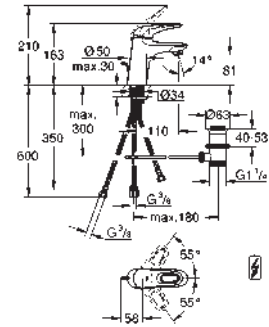

33 561 003 chrome 151.00

Eurostyle
Single-lever basin mixer 1/2"
S-Size
single hole installation
loop metal lever
GROHE SilkMove 35 mm ceramic cartridge
adjustable flow rate limiter
with temperature limiter
GROHE StarLight chrome finish
GROHE QuickFix rapid installation system
flow straightener
pop-up waste set 1 1/4"
flexible connection hoses
for open water heater