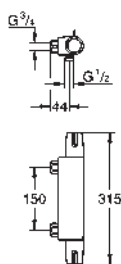

Grotherm Special
Thermostatic shower mixer 1/2"
wall mounted
ergonomic handles
ceramic headparts 1/2", 90°
GROHE TurboStat compact cartridge
with wax thermoelement
Temperature scale handle with
pre-adjustable safety stop between
35°C and 43°C
easy thermal disinfection via optional key 47 994 000
integrated mixed water shut off
shower bottom outlet 1/2"
with integrated non return-valve
metal temperature safety stop
dirt strainers
without S-unions and covers
GROHE Quickfix for fast exchange of
non return valves in connections
GROHE CoolTouch safety housing
GROHE StarLight chrome finish
GROHE SafetyPlus