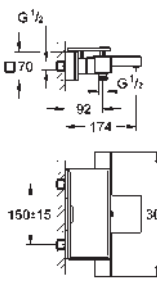

Grotherm Cube

Thermostatic bath mixer 1/2"

wall mounted

GROHE StarLight chrome finish

GROHE SafeStop at 38°C

GROHE SafeStop Plus optional temperature limiter at 43°C included

GROHE TurboStat compact cartridge

with wax thermoelement

integrated mixed water shut off

GROHE AquaDimmer Eco with multiple function:

- integrated GROHE EcoButton

(economy button with economy stop for shower)

- flow control

- diverter: bath/shower

shower bottom outlet 1/2"

flow straightener

built-in non return valves

dirt strainers

protected against backflow

covered S-unions

GROHE EasyReach shower tray (18 700 000)

removable for easy cleaning

da Vinci satin white finish

GROHE EcoJoy technology for less water and perfect flow