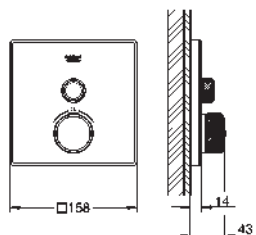

Grotherm SmartControl
Thermostat for concealed installation with one valve
set for final installation for
GROHE Rapido SmartBox 35 600 000
metal wall escutcheon with **GROHE QuickFix**
(covered escutcheon and shaft sealing, covered
fixing), retroactively 6° adjustable
GROHE StarLight finish
GROHE SmartControl push for ON-OFF, turn for
volume adjustment from EcoJoy to full flow, exchangeable symbols
GROHE TurboStat compact cartridge
with wax thermostatic element
GROHE SafeStop at 38°C
GROHE SafeStop Plus optional temperature limiter at 43°C or 46°C included
built-in non return valves and dirt strainers
cover plate in moon white acrylic glass
without roughing-in-set
flow performance:
outlet A (to external shut-off) = 34 l/min
outlet B/C = 29 l/min

35 600 000 chrome 68.00
GROHE Rapido SmartBox universal rough-in box for concealed installation