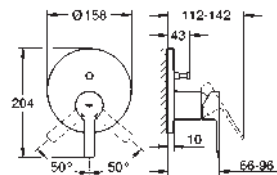

Lineare
Single-lever mixer with 2-way diverter
set for final installation for
GROHE Rapido SmartBox 35 600 000
GROHE SilkMove 46 mm ceramic cartridge
GROHE StarLight chrome finish
wall escutcheon with **GROHE QuickFix** (covered
escutcheon- and shaft sealing, covered fixing)
metal escutcheon, retroactively 6° adjustable
metal lever
automatic 2-way diverter
flow performance:
outlet B = 27 l/min, outlet C = 27 l/min
without roughing-in-set

35 600 000 chrome 68.00
GROHE Rapido SmartBox universal rough-in box for concealed installation

24 095 001 chrome 197.00
24 095 DC1 supersteel 276.00