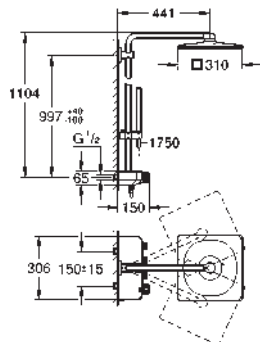

Euphoria SmartControl System 310 Cube Duo Shower system with thermostat for wall mounting

consisting of:
horizontal 450 mm shower arm
upper bracket adjustable for minimal adaption to existing drilling holes
exposed SmartControl thermostat
allows change between:
head shower Rainshower 310 SmartActive Cube, spray plate chrome
GROHE PureRain and Centered Jet spray
hand shower Euphoria Cube Stick (27 698 000)
adjustable in height with gliding element
Silverflex shower hose 1750 mm (28 388 000)

GROHE DreamSpray perfect spray pattern

GROHE CoolTouch no risk of scalding

GROHE TurboStat compact cartridge
with wax thermoelement

GROHE EcoJoy technology for less water and perfect flow

GROHE StarLight chrome finish

- GROHE SafeStop at 38°C

GROHE SafeStop Plus optional temperature limiter at 43°C included

GROHE SmartControl push for ON-OFF, turn for

volume adjustment from EcoJoy to full flow

integrated **GROHE EasyReach** shower tray

SpeedClean anti-lime system

Inner WaterGuide for a longer life

Twistfree to prevent hose from twisting

**suitable for instantaneous heaters
from 18 kW/h**

minimum flow rate 7 l/min.

min. recommended pressure 1.0 bar