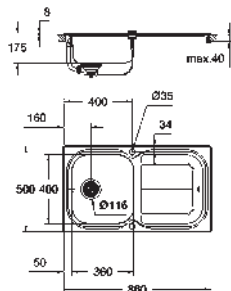

GROHE STAINLESS STEEL SINKS

Ref. No.

Colour

Price netto (€)

31 563 SD0

stainless steel

120.83

K300

Stainless steel sink with drainer

model: K300 45-S 86/50 1.0 rev

mounting type: standard built-in

material: stainless steel AISI 304 (V2A)

material thickness: 0.7 mm

GROHE StarLight finish

finish: satin finish

GROHE Whisper

min. cabinet size: 450 mm

dimensions: 860 x 500 mm

1 bowl: 360 x 400 x 175 mm

GROHE QuickFix installation system

sink mountable left or right

cut-out: 840 x 480 mm

drilling holes: 2 x 35 mm

drainer: automatic waste fitting

accessories included: automatic waste fitting, waste kit, basket strainer waste, mounting set

31 564 SD0

stainless steel

182.50