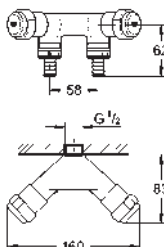

41 022 000 chrome 85.00

Original WAS double valve „Simple“ 1/2"
wall mounted
grease chamber headpart 1/2" for closable hose connection
non-return valve type EB
protected against backflow
GROHE StarLight chrome finish
for combination with pipe ventilating valve type HB 41 239 000