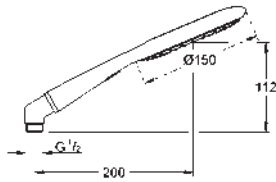

GROHE RAINSHOWER

Ref. No.

Colour

Price netto (€)

27 635 000

chrome/sheer marble

90.00

Rainshower Icon 150
Hand shower 2 sprays

Rain, SmartRain
eco function (reduction of flow rate)
metal elbow adapter for the combination of hand showers with shower hoses
GROHE EcoJoy technology for less water and perfect flow
GROHE CoolTouch
GROHE DreamSpray perfect spray pattern
GROHE StarLight chrome finish
SpeedClean anti-lime system
Inner WaterGuide for a longer life
universal mounting system, fitting all standard shower hoses
suitable for instantaneous heater