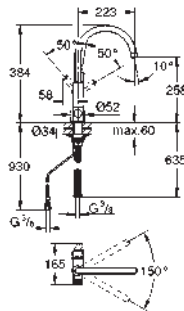

31 722 000

chrome

*

GROHE Blue Pure Eurosmart

**Single-lever sink mixer with filter function
single hole installation**

C-spout

separate handle for filtered water

headpart 1/2"

GROHE StarLight chrome finish

GROHE SilkMove 28 mm ceramic cartridge

swivel tubular spout

swivel area 360°

separate inner water ways for filtered

and non-filtered water

flexible connection hoses