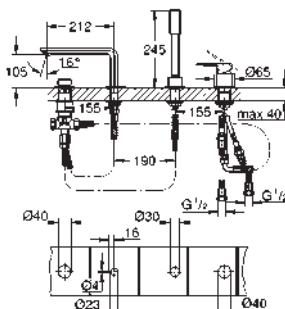

Lineare
4-hole single-lever bath combination
GROHE SilkMove 35 mm ceramic cartridge
with temperature limiter
GROHE StarLight chrome finish
consisting of:
pre-assembled spout fixing
single lever mixer operating element
metal lever
bath inlet with mousseur
diverter bath/shower
hand shower Sena Stick (26 465)
metal shower hose 2000 mm
flexible connection hoses
connection for shower hose
protected against backflow
for use with (29 037 000)
min. recommended pressure 1.0 bar