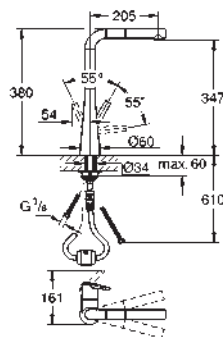

Ladylux
Single-lever sink mixer 1/2"
single hole installation

GROHE StarLight chrome finish
GROHE SilkMove 35 mm ceramic cartridge
GROHE Magnetic Docking guarantees easy retraction and smooth docking of the spray head back to the starting position
pull-out dual spray
diverter: laminar spray/**SpeedClean** shower jet
automatic return to laminar spray
adjustable flow rate limiter
swivel tubular spout
swivel area 360°
protected against backflow
flexible connection hoses
GROHE QuickFix rapid installation system

30 026 002
30 026 DC2

chrome
supersteel

*
*