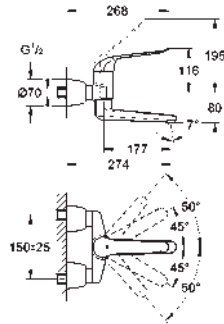

32 775 000 chrome 291.00
ditto, with lockable S unions, projection 342 mm

SPECIAL FITTINGS

GROHE EUROECO SPECIAL

Ref. No.

Colour

Price netto (€)

32 774 000

chrome