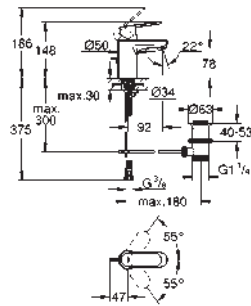

32 825 000

chrome

111.00

Eurosmart Cosmopolitan
Single-lever basin mixer 1/2"
S-Size

single hole installation
metal lever

GROHE SilkMove 35 mm ceramic cartridge
adjustable flow rate limiter
GROHE StarLight chrome finish
GROHE QuickFix installation system
with centering support

mousseur
pop-up waste set 1 1/4"
flexible connection hoses
min. recommended pressure 1.0 bar
optional temperature limiter ref. no. 46 375 000
acoustic group I in accordance with DIN 4109