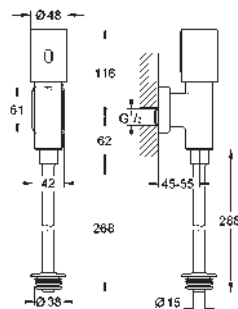

Tectron Rondo

Infra-red electronic for Urinal

with infrared sensor for bi-directional communication for monitoring, configuration and service purpose

6 V lithium-battery, type CR-P2

battery lifetime: approx. 7 years (150 actuations a day)

metal housing

exposed installation

flow pressure min 0.5 bar

operating pressure max 10 bar

G 1/2

with **integrated stop valve**

flush pipe with rubber connector

multistage battery status display

7 pre-set programs:

auto flush

cleaning mode

pre-flush on/off

additional functions and precise settings

by remote control 36 407

CE approved

37 427 000

chrome

340.00