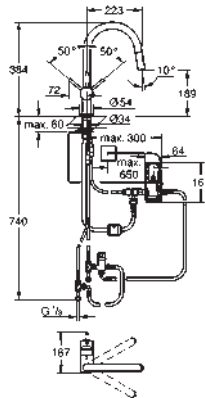

31 358 002 chrome 538.00
31 358 DC2 supersteel 699.00

Minta Touch
Electronic single-lever sink mixer 1/2"
C-spout
single hole installation
Touch: activation of water via skin contact
battery supply 6 V lithium-battery, type CR-P2
CE approved
solenoid valve
fixed value mixing valve
automatically safety stop after 60 sec. (factory set)
type of protection IP 44
GROHE StarLight chrome finish
GROHE SilkMove 46 mm ceramic cartridge
pull-out dual spray
diverter: laminar spray/**SpeedClean** shower jet
swivel tubular spout
swivel area 360°
protected against backflow
flexible connection hoses
rapid installation system