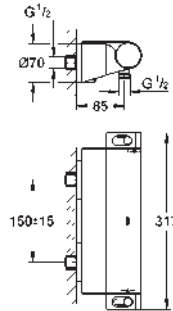

covered S-unions, CoolTouch escutcheons with wall sealing

GROHE EasyReach shower tray

removable for easy cleaning

chrome

min. recommended pressure 1.0 bar

GROHE EcoJoy technology for less water and perfect flow