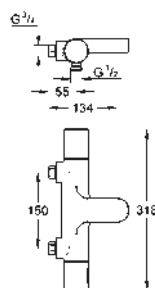

Grotherm 3000 Cosmopolitan
Thermostatic bath mixer 1/2"
wall mounted

GROHE CoolTouch safety housing
GROHE StarLight chrome finish
GROHE SafeStop at 38°C
GROHE SafeStop Plus optional temperature limiter at 43°C included
GROHE TurboStat compact cartridge with wax thermoelement
integrated mixed water shut off
Aquadimmer with multiple function
- flow control
- diverter: bath/shower
shower bottom outlet 1/2"
mousseur
built-in non return valves
dirt strainers
protected against backflow
without connection unions
GROHE EcoJoy technology for less water and perfect flow
min. recommended pressure 1.0 bar

19 470 000

chrome

67.00