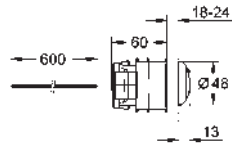

GROHE FLUSHING CISTERNS

Ref. No.

Colour

Price netto (€)

38 771 000

chrome

36.00

Pneumatic push button actuation

for dual flush or start & stop actuation
Ø 48 mm

in combination with bath furniture or
removable claddings for cistern
inspection

for material thickness from 18 -24 mm
pneumatic hose 600 mm

GROHE StarLight chrome finish