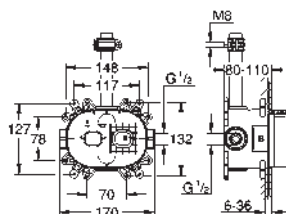

26 264 001

chrome

97.00

Rainshower 360
Rough-in box for head shower set 26 254 / 26 450
inlets and outlets 1/2"
fixing points for back wall
leakproof housing
removable protection cover with installation information