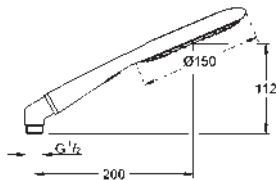

27 637 000

chrome/misty slate

92.00

Rainshower Icon 150
Hand shower 2 sprays

Rain, SmartRain
eco function (reduction of flow rate)
metal elbow adapter for the combination of hand showers with shower hoses
GROHE EcoJoy technology for less water and perfect flow
GROHE DreamSpray perfect spray pattern
GROHE StarLight chrome finish
SpeedClean anti-lime system
Inner WaterGuide for a longer life
universal mounting system, fitting all standard shower hoses
suitable for instantaneous heater