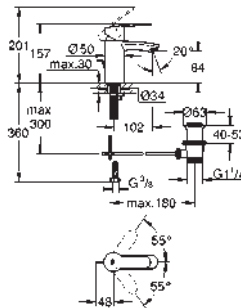

metal lever

GROHE SilkMove 28 mm ceramic cartridge

GROHE StarLight chrome finish

GROHE QuickFix installation system

with centering support

mousseur

pop-up waste set 1 1/4"

flexible connection hoses