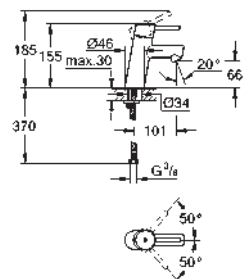

32 240 10E **chrome** **137.00**

Concetto
Single-lever basin mixer 1/2"
S-Size
single hole installation
metal lever
GROHE SilkMove 28 mm ceramic cartridge
adjustable flow rate limiter
with temperature limiter
GROHE StarLight chrome finish
GROHE EcoJoy SpeedClean mousseur 5.7 l/min
GROHE QuickFix installation system
with centering support
smooth body
flexible connection hoses
min. recommended pressure 1.0 bar
acoustic group I in accordance with DIN 4109