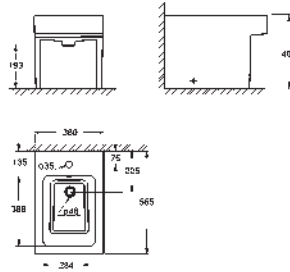

39 487 00H

alpine white

261.00

**Cube Ceramic
Floor standing bidet**

1 hole punched
with overflow
including fixation set
sanitary ware
fully skirted with invisible fixation
PureGuard anti scale coating and anti bacterial glazing
8 pieces per pallet