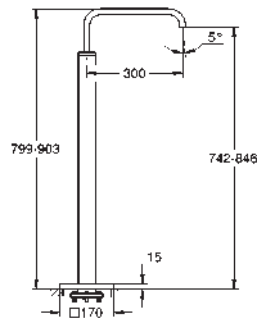

45 388 000 chrome 133.00
Supporting legs for baseframe

32 754 002 chrome 1,803.20

Allure Single-lever bath mixer 1/2", floor mounted
set for final installation for
45 984
without roughing-in-set
GROHE SilkMove 46 mm ceramic cartridge
GROHE StarLight chrome finish
automatic diverter: bath/shower
swivel spout with mousseur and stop limiter
projection 300 mm
integrated non-return valve in the shower outlet 1/2"
with shower holder
Sena hand shower 6.6 l/min
shower hose 1500 mm
protected against backflow
min. recommended pressure 1.0 bar
shower hose 49"