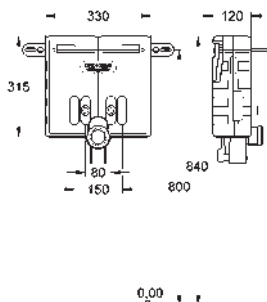

Uniset
Element for wash basin, single hole installation
sound-insulating EPS module for masonry-in with closed surface
rail adaptors for modular fixing for single or series installation
fixing accessories for single installation
height adjustable fitting and outlet connections
wash basin fixing bolts
distance of fixing bolts 280 mm
HT-outlet bend Ø 50 mm
seal Ø 32 mm
2 fitting connections 1/2"
fixing material for wash basin
for on-the-wall installation please order support feet 37 304 000 (sold separately)