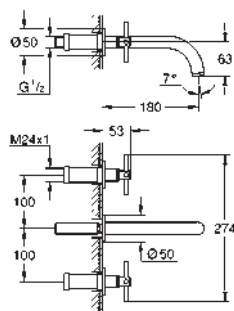

20 164 003	chrome	327.00
20 164 DC3	supersteel	553.00
20 164 GL3	cool sunrise	*
20 164 DA3	warm sunset	*
20 164 AL3	brushed hard graphite	519.20

Atrio
Three-hole basin mixer
wall mounted
set for final installation for 29 025 000
without concealed body
valves hot/cold with ceramic headparts 1/2" - 90°
GROHE StarLight chrome finish
GROHE EcoJoy 5.7 l/min laminar mousseur
centre distance 200 mm
projection 180 mm
with cross handles
Two different sets of caps included. One set with „H“ and „C“ marking, one set without marking.