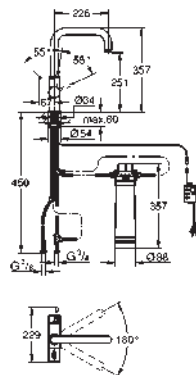

GROHE Blue Pure Starter Kit
consisting of:
GROHE Blue single-lever sink mixer with filter function
single hole installation
U - spout
separate handle for filtered water
headpart 1/2"
GROHE StarLight finish
GROHE SilkMove 35 mm ceramic cartridge
adjustable flow rate limiter
swivel tubular spout
swivel area 180°
separate inner water ways for filtered and non-filtered water
flexible connection hoses
type of protection IP 21
main switching power supply 100 - 240 V AC
50/60 Hz with safety extra-low voltage (SELV)
6 V DC to filter change display unit
GROHE Blue size S filter, filter head with flexible adjustment
this product contains built-in LED lamps, which cannot be changed: energy efficiency class: A+