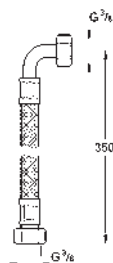

42 886 000

chrome

22.00

Battery

45 704 000

chrome

40.00

Flexible connection hose
300 mm
3/8" x 3/8"