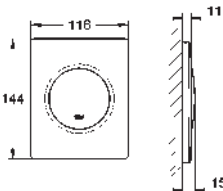

38 804 000	chrome	118.00
38 804 SH0	alpine white	115.00

Nova Cosmopolitan Actuation plate
manual activation for urinal
set for final installation
for Rapido U or Rapido UMB
116 x 144 mm
mechanical functional cartridge
flow pressure min 0.5 bar
operating pressure max 6 bar
1.0 - 6.0 l adjustable
low noise (group II according to German noise specification)
GROHE StarLight chrome finish