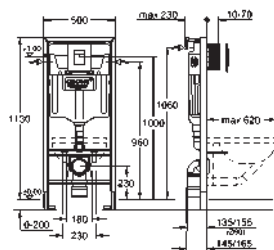

38 775 001 chrome 223.00

Rapid SL
4-in-1 set for WC, 1.13 m installation height
with flushing cistern GD 2

consisting of:
Rapid SL element for WC (38 528 001)
Skate Cosmopolitan flush plate, chrome (38 732 000)
Rapid SL wall brackets (38 558 00M)
including WC set for noise protection (37 131 000)