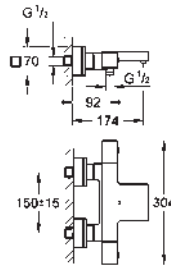

GROHE GROHTHERM CUBE

Ref. No. Colour Price netto (€)

34 497 000 chrome 467.00

Grotherm Cube
Thermostatic bath mixer 1/2"
wall mounted
GROHE StarLight chrome finish
GROHE SafeStop at 38°C
GROHE SafeStop Plus optional temperature limiter at 43°C included
GROHE TurboStat compact cartridge
with wax thermoelement
integrated mixed water shut off
GROHE AquaDimmer Eco with multiple function:
- integrated GROHE EcoButton
(economy button with economy stop for shower)
- flow control
- diverter: bath/shower
shower bottom outlet 1/2"
GROHE XL Waterfall
flow straightener
built-in non return valves
dirt strainers
protected against backflow
covered S-unions
GROHE EcoJoy technology for less water and perfect flow

18 700 000 daVinci satin white 40.00