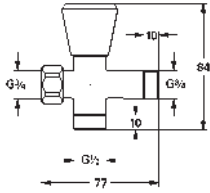

GROHE SHOWER ACCESSORIES

Ref. No.

Colour

Price netto (€)

28 799 000

chrome

113.00

Diverter
GROHE StarLight chrome finish

SHOWERS