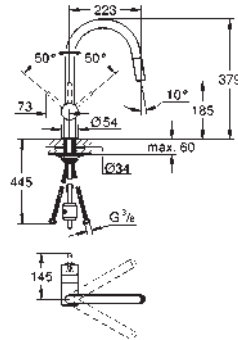

32 918 00E	chrome	272.00
------------	--------	--------

with GROHE EcoJoy 5.7 l/min. flow limiter

KITCHEN
FITTINGS

GROHE MINTA / MINTA TOUCH

Ref. No. Colour Price netto (€)

32 321 002	chrome	234.00
32 321 DC2	supersteel	304.00
32 321 DA2	warm sunset	*
32 321 DL2	brushed warm sunset	*
32 321 A02	hard graphite	*
32 321 AL2	brushed hard graphite	*