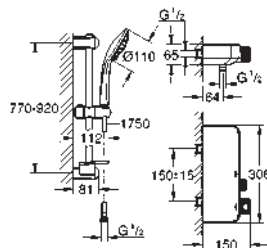

34 721 000

chrome

339.00

Grotherm SmartControl
Thermostatic shower mixer 1/2" with shower set

consisting of:

Grotherm SmartControl thermostatic shower mixer (34 719 000)

Euphoria 110 Massage shower set, 900 mm (27 226 001)