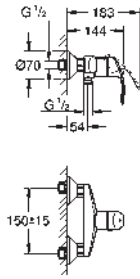

GROHE EUROSMART

Ref. No. Colour Price netto (€)

33 555 002 **chrome** **99.00**

Eurosmart
Single-lever shower mixer 1/2"
wall mounted
metal lever
GROHE SilkMove 35 mm ceramic cartridge
with temperature limiter
GROHE StarLight chrome finish
adjustable flow rate limiter
shower bottom outlet 1/2"
with integrated non return-valve
S-unions
metal wall escutcheons
protected against backflow