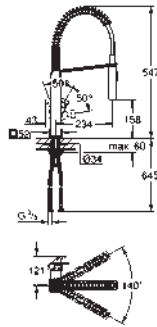

GROHE EUROCUBE

Ref. No.

Colour

Price netto (€)

31 395 000
31 395 DC0

chrome
supersteel

626.00
795.00

Eurocube
Single-lever sink mixer 1/2"
single hole installation
GROHE StarLight finish
GROHE SilkMove 28 mm ceramic cartridge
diverter: mousseur/**SpeedClean** shower jet
swivel spout
swivel area 140°
360° maneuverable spring arm
protected against backflow
flexible connection hoses
applicable for under cupboard installation
rapid installation system