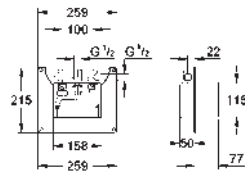

36 122 000 chrome 244.00

Contromix Surf
Concealed mounting box
(for 36 121/36 123)
without finishing trim set
wall mounting box with adhesive
flange for sealing the wall
installation from top or at the sides
stop valve and flush elbow