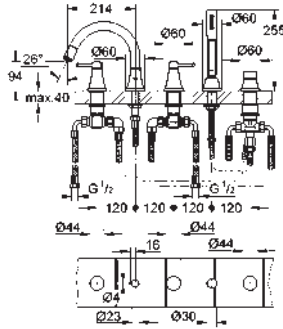

GROHE GRANDERA

Ref. No. Colour Price netto (€)

19 919 000	chrome	1,130.00
19 919 IG0	chrome/gold	1,470.00
19 919 DA0	warm sunset	1,360.00

Grandera
5-hole bath combination
ceramic headparts 1/2", 90°
GROHE StarLight chrome finish
consisting of:
pre-assembled spout fixing
single lever mixer operating element
bath spout with mousseur and diverter bath/shower
Grandera hand shower 7,6 l
metal shower hose 1500 mm
flexible connection hoses
connection for shower hose
protected against backflow
can be used with 29 037 000
min. recommended pressure 1.0 bar