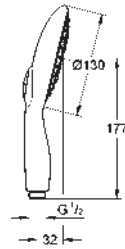

27 673 000 chrome 93.00

Power&Soul 130
Hand shower 4+ sprays, spray plate night time grey
GROHE Rain O², Rain, Bokoma Spray, Jet
GROHE EcoJoy 9,5 l/min flow limiter
GROHE DreamSpray perfect spray pattern
GROHE One-click showering
spray selection via push of a button
GROHE StarLight chrome finish
SpeedClean anti-lime system
Inner WaterGuide for a longer life
universal mounting system, fitting all standard shower hoses
suitable for instantaneous heater
min. recommended pressure 1.0 bar