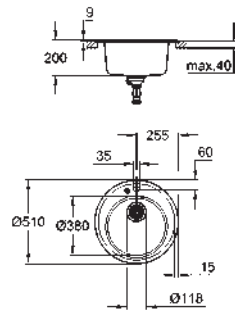

GROHE QuickFix installation system

sink mountable left or right
cut-out: 1140 x 480 mm
drainer: automatic waste fitting
accessories included: automatic waste fitting,
waste kit, basket strainer waste, mounting set