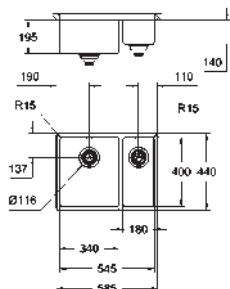

GROHE STAINLESS STEEL SINKS

Ref. No.

Colour

Price netto (€)

31 577 SD0

stainless steel

440.83

**K700 Undermount
Stainless steel sink**

model: K700U 60-S 58.5/44 1.5 lh
mounting type: undermount
material: stainless steel AISI 304 (V2A)
material thickness: 1 mm

GROHE StarLight finish

finish: satin finish

GROHE Whisper

min. cabinet size: 600 mm

dimensions: 585 x 440 mm

1 bowl: 340 x 400 x 195 mm

0.5 bowl: 180 x 400 x 140 mm

GROHE QuickFix installation system

sink mountable left

cut-out: 545 x 400 mm (R15)

drainer: Ø 3.5"/90 mm basket strainer waste

accessories included: waste kit, basket

strainer waste, mounting set