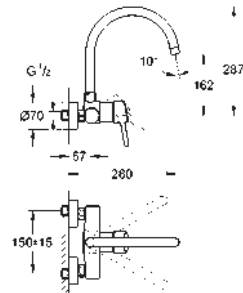

32 667 001

chrome

174.00

Concetto
Single-lever sink mixer 1/2"
wall mounted
GROHE StarLight finish
GROHE SilkMove 46 mm ceramic cartridge
mousseur
adjustable flow rate limiter
swivel tubular spout
swivel area 360°
projection 223 mm
S-unions