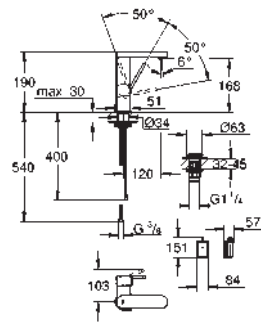

22 012 000 chrome 47.00

Eurocube
Angle valve 1/2"
wall connection 1/2"
outlet thread 3/8"
Cartridge headpart
metal handle
marking: neutral
metal push-on escutcheon

GROHE PLUS

23 848 003

chrome

*

Plus
Single-lever basin mixer 1/2" with temperature display
M-Size