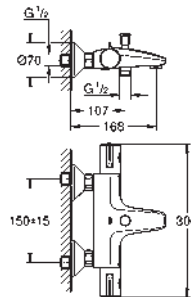

Grotherm 800
Thermostatic bath mixer 1/2"
wall mounted
GROHE StarLight chrome finish
GROHE SafeStop at 38°C
GROHE SafeStop Plus optional temperature limiter at 43°C included
GROHE TurboStat compact cartridge
with wax thermoelement
integrated mixed water shut off
automatic diverter: bath/shower
volume handle with **GROHE EcoButton** (economy button with individually adjustable economy stop)
ceramic headpart 1/2", 180°
shower bottom outlet 1/2"
mousseur
built-in non return valves
dirt strainers
protected against backflow
S-unions
metal escutcheon
min. recommended pressure 1.0 bar
GROHE EcoJoy technology for less water and perfect flow

34 564 000 chrome 248.00