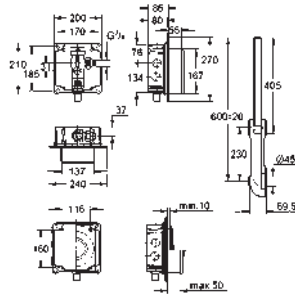

37 157 000

chrome

234.00

Flush valve for WC
concealed installation
3/4"

stop valve
6 - 14 l adjustable

for low pressure
for wash-down and wash-out bowls
flow pressure range from 0.6 - 3.0 bar
(min. static pressure 1.5 bar)
with flow rate adjustment
box for concealed installation with
flush elbow
flush pipe adjustable in length
without wall plate/actuation
volume needed: 1.6 l/sec