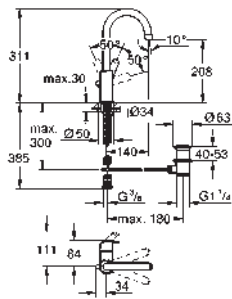

23 324 001 chrome 101.00

Eurosmart
Single-lever basin mixer 1/2"
M-Size
single hole installation
metal lever
GROHE SilkMove 28 mm ceramic cartridge
with temperature limiter
GROHE StarLight chrome finish
GROHE EcoJoy mousseur 5.7 l/min
GROHE QuickFix rapid installation system
smooth body
flexible connection hoses