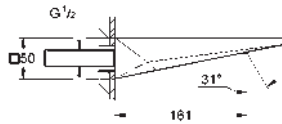

13 299 000 **chrome** **313.00**
13 299 DC0 **supersteel** *
13 299 A00 **hard graphite** *
13 299 AL0 **brushed hard graphite** *
Allure Brilliant
Bath spout
wall mounted
GROHE StarLight chrome finish
projection 161 mm
spout with integrated mousseur