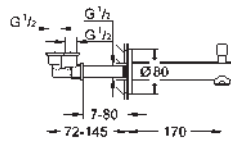

Concetto
Bath spout with diverter
wall mounted
GROHE StarLight chrome finish
mousseur
automatic diverter: bath/shower
male thread 1/2"