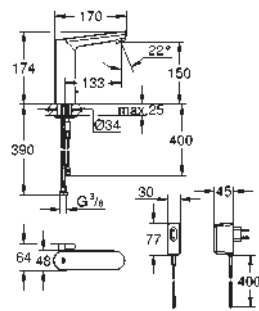

GROHE EUROSMART COSMOPOLITAN E

Ref. No.

Colour

Price netto (€)

36 421 000

chrome

395.00

Eurosmart Cosmopolitan E
Infra-red electronic basin mixer 1/2" L-Size
with mixing device and adjustable temperature limiter
with infrared sensor for bi-directional communication
for monitoring, configuration and service purpose
with plug transformer 100-230 V AC, 50-60 Hz, 6 V DC
GROHE StarLight finish
GROHE EcoJoy mousseur 5.7 l/min
flexible connection hoses
non-return valve
dirt strainers
with integrated solenoid valve
rapid installation system
7 pre-set programs:
auto flush
thermal disinfection
cleaning mode
additional functions and precise settings
by remote control 36 407
CE approved
acoustic group I in accordance with DIN 4109
type of protection faucet IP 59K
min. recommended pressure 1.0 bar

36 439 000

chrome

282.00