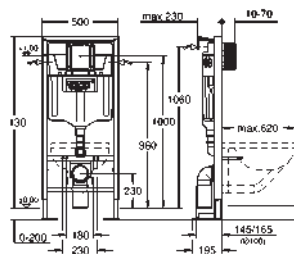

flushing cistern GD 2, 6 - 9 l, containing following features:

adjustment ex factory 6 l and 3 l
pneumatic discharge valve offering 3 modes of operation: dual flush or start/stop or single flush
water supply from left/right or back
low noise (group I acc. to German Noise Specification)
insulated against condensation
1/2" water supply connection including integrated angle valve and push fit flexible hose union
no tools required for the installation of the inspection shaft incl. protection during construction phase
for vertical or horizontal use

including wall brackets 38 558 00M for on-the-wall installation
for mounting of small flush plates please order revision shaft 40 911 000 (sold separately)