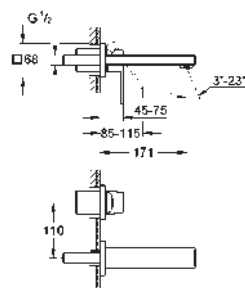

19 895 000 chrome 267.00

Eurocube
Two-hole basin mixer
S-Size
wall mounted
set for final installation for
concealed body 23 200 000
without concealed body
metal escutcheon
metal lever
GROHE StarLight chrome finish
GROHE AquaGuide adjustable mousseur
centre distance 110 mm
projection 171 mm
min. recommended pressure 1.0 bar

23 447 000 chrome 279.00
ditto, projection 231 mm