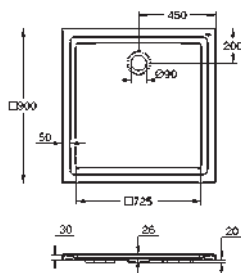

Acrylic shower tray 900 x 900
dimensions: 900 x 900 mm
depth: 30 mm
material: acrylic
diameter of waste outlet: 90 mm
recommended GROHE waste sets: 49 533 000 (vertical) and 49 534 000 (horizontal), sold separately
recommended installation material: MEPA universal shower tray base unit BW 5 (# 150130) and wall rails for shower trays (# 190032) or MEPA mounting frame SF (# 150183)
rim sealing (# 180040)
recommended Poresta installation set # 17014408
recommended Schedel installation set SD 90081
20 pieces per pallet

39 302 000 alpine white 111.00