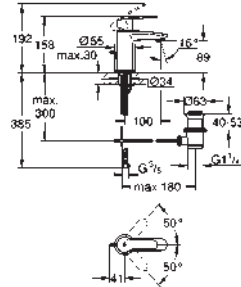

union nut 1/2" x 10.5 mm

23 037 002

chrome

128.00

Eurostyle Cosmopolitan

Single-lever basin mixer 1/2"

S-Size

single hole installation