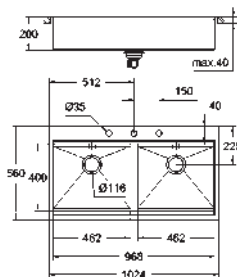

31 585 SD0

stainless steel

1,707.50

K800

Stainless steel sink

model: K800 120-S 102.4/56 2.0

mounting type: flush mount

material: stainless steel AISI 304 (V2A)

material thickness: 1 mm

GROHE StarLight finish

finish: satin finish

GROHE Whisper

min. cabinet size: 1200 mm

dimensions: 1024 x 560 mm

2 bowls: 462 x 400 x 200 mm

GROHE QuickFix installation system

drainer: automatic waste fitting

accessories included: automatic waste fitting, waste kit, basket strainer waste, mounting set