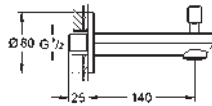

13 257 000 chrome *

BauCosmopolitan
Bath spout
wall mounted
GROHE StarLight chrome finish
mousseur
automatic diverter: bath/shower
projection 140 mm
female thread 1/2"
flexible connection hoses