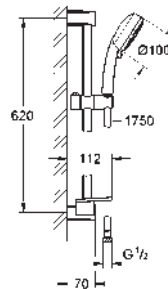

27 576 002

chrome

68.00

**Tempesta Cosmopolitan 100
Shower set 3 sprays**

consisting of:

hand shower (27 574)
shower rail, 600 mm
Relaxaflex hose 1750 mm 1/2" x 1/2" (28 154)

GROHE EasyReach tray (27 596)

GROHE EcoJoy 9,5 l/min flow limiter

GROHE DreamSpray perfect spray pattern

GROHE StarLight chrome finish

SpeedClean anti-lime system

Inner WaterGuide for a longer life
suitable for instantaneous heater
min. recommended pressure 1.0 bar

27 929 002

chrome

57.00

ditto, with non-restricted flow