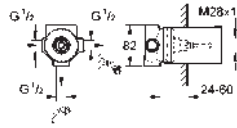

Ref. No. Colour Price netto (€)

29 706 000 **chrome** 277.00

**3-way diverter
concealed body, 1/2"**
without finishing trim set
wall installation
DR-brass
ceramic discs
connection mixed water 1/2"
2 outlets 1/2"
protection sleeve
installation depth infinitely adjustable
24-60 mm