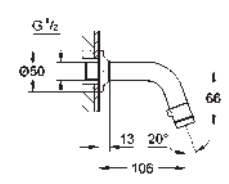

20 205 000

chrome

91.00

Universal wall-mounted tap DN15

Flow rate: 6l/min at 3 bar flow pressure
Flow-Stop mousseur
ceramic headpart
connection thread 1/2"
GROHE StarLight chrome finish
projection 106 mm