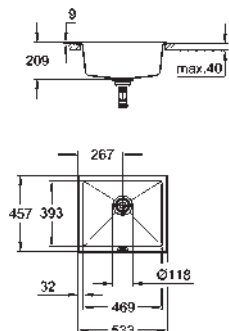

GROHE COMPOSITE SINKS

Ref. No.

Colour

Price netto (€)

31 654 AT0
31 654 AP0

granite gray
granite black

*
*

**K700 Undermount
Composite sink**

model: K700U 60-C 53.3/45.7 1.0
mounting type: standard built-in and undermount
material: quartz composite

GROHE Whisper

min. cabinet size: 600 mm
dimensions: 533 x 457 mm
1 bowl: 469 x 393 x 205 mm

GROHE QuickFix installation system

cut-out: 468 x 390 mm
drainer: Ø 3.5"/90 mm basket strainer waste
optional automatic waste fitting
accessories included: waste kit, basket
strainer waste, mounting set