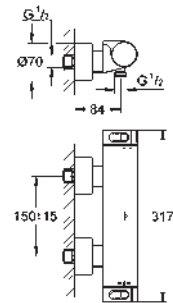

34 464 001

chrome

398.00

Grotherm 2000

Thermostatic bath mixer 1/2"

wall mounted

100% GROHE CoolTouch consisting of safety housing + S-unions with CoolTouch escutcheons

GROHE StarLight chrome finish

GROHE Aqua Paddle ergonomically shaped handles

GROHE SafeStop at 38°C

GROHE SafeStop Plus optional temperature limiter at 43°C included

GROHE TurboStat compact cartridge

with wax thermoelement

integrated mixed water shut off

GROHE AquaDimmer Eco with multiple function:

- integrated Economy button

(with economy stop for shower)

- flow control

- diverter: bath/shower

shower bottom outlet 1/2"

GROHE XL Waterfall

flow straightener

built-in non return valves

dirt strainers

protected against backflow

covered S-unions, CoolTouch escutcheons with wall sealing

GROHE EasyReach shower tray

removable for easy cleaning

chrome

GROHE EcoJoy technology for less water and perfect flow