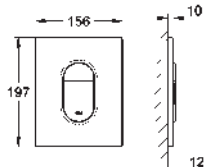

38 732 BR0 titanium 121.00
ditto, with anti-fingerprint surface

*** SPA colours:

- BE ● GL ● DA ● A0
- EN ● GN ● DL ● AL

38 859 XG0 black graphics 100.00

Skate Cosmopolitan
Wall plate
with printed graphics
for dual flush or start & stop actuation
for pneumatic discharge valve AV1
vertical and horizontal installation
156 x 197 mm
made of ABS
GROHE StarLight finish
GROHE EcoJoy technology for less water and perfect flow