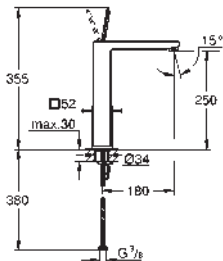

23 661 000 chrome 322.00

Eurocube Joy
Single-lever basin mixer 1/2"
XL-Size
single hole installation
metal lever
for free-standing basins
GROHE FeatherControl Joystick cartridge
GROHE StarLight chrome finish
GROHE EcoJoy SpeedClean mousseur 5.7 l/min
GROHE QuickFix Plus installation system
smooth body
flexible connection hoses