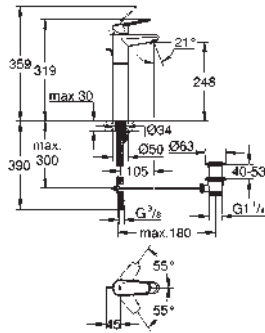

GROHE EURODISC COSMOPOLITAN

Ref. No. Colour Price netto (€)

23 055 002 chrome 225.00

Eurodisc Cosmopolitan
Single-lever basin mixer 1/2"
XL-Size
single hole installation
metal lever
for free-standing basins
GROHE SilkMove 35 mm ceramic cartridge
adjustable flow rate limiter
adjustable minimum flow rate
approx. 2.5 l/min
GROHE StarLight chrome finish
GROHE QuickFixPlus installation
system with centering support
mousseur
pop-up waste set 1 1/4"
flexible connection hoses
optional temperature limiter ref. no. 46 375 000
acoustic group I in accordance with DIN 4109