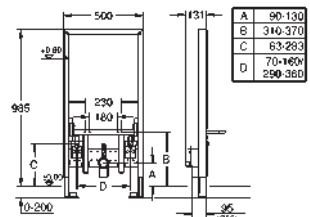

Rapid SL
Element for bidet, 1.00 m installation height

powder coated steel frame, self-supporting
for on-the-wall installations or studded walls
pre-assembled
height adjustable fitting connections
quick adjustment, lockable
fixing material
TÜV approved
bidet fixing bolts
HT-outlet bend Ø 50 mm
seal Ø 32 mm
2 noise protected fitting connections 1/2"
fixing material for bidet
for on-the-wall installation please order wall brackets 38 558 00M (sold separately)