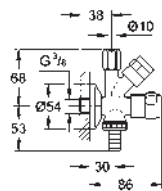

41 070 000 chrome 31.00

Original WAS combination service valve 3/8"
wall mounted
Cartridge headpart for closable
copper pipe connection
grease chamber headpart 3/8" for closable hose connection
non-return valve type EB
protected against backflow
GROHE StarLight chrome finish
for combination with pipe ventilating valve type HB 41 239 000