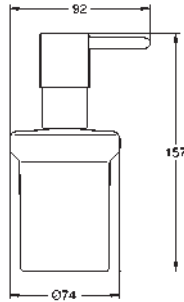

*** SPA colours:

● BE ● GL ● DA ● A0
● EN ● GN ● DL ● AL

40 394 001	chrome	17.08
40 394 DC1	supersteel	22.08
40 394 ***	SPA colours	23.74

Essentials

Soap dispenser

material: glass / metal
filling quantity 160 ml
fits in the following holders:
Essentials (40 369)
Essentials Cube (40 508)
Bau Cosmopolitan (40 585)
Essentials Authentic (40 652)
GROHE StarLight chrome finish