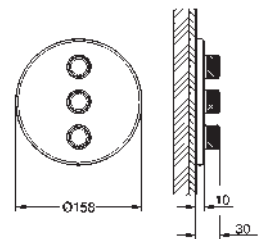

Grotherm SmartControl
Triple volume control trim
set for final installation for
GROHE Rapido SmartBox 35 600 000/35 601 000
metal wall escutcheon with **GROHE QuickFix**
(covered escutcheon and shaft sealing, covered
fixing), retroactively 6° adjustable
10 mm thin profile escutcheon
GROHE StarLight chrome finish
GROHE SmartControl push for ON-OFF, turn for
volume adjustment from EcoJoy to full flow, exchangeable symbols
multiple outlets can be run simultaneously
without roughing-in-set
flow performance:
outlet D = 28 l/min
outlet E = 28 l/min
outlet A = 28 l/min
outlet D+E+A = 65 l/min

35 600 000	chrome	68.00
GROHE Rapido SmartBox universal rough-in box for concealed installation