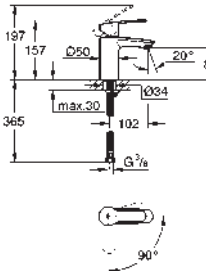

23 373 20E chrome 107.00

Eurostyle Cosmopolitan
Single-lever basin mixer 1/2"
S-Size
single hole installation
metal lever
GROHE SilkMove ES 35 mm ceramic cartridge
with energy saving function via cold start
adjustable flow rate limiter
adjustable minimum flow rate
approx. 2.5 l/min
temperature limiter
GROHE StarLight chrome finish
GROHE EcoJoy mousseur 5.7 l/min
GROHE QuickFix installation system
with centering support
smooth body
flexible connection hoses