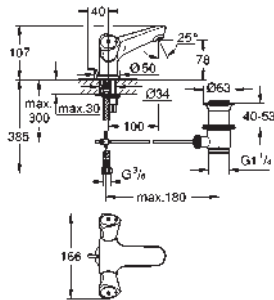

21 255 001 **chrome** **154.00**
Costa S
One-hole basin mixer, 1/2"
metal handles
heat-insulated
screwable
Carbidur headpart
cast spout with mousseur
pop-up waste set 1 1/4"
flexible connection hoses
GROHE StarLight chrome finish