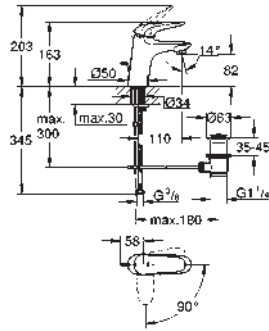

GROHE EUROSTYLE

Ref. No. Colour Price netto (€)

23 709 003 chrome 110.00
23 709 LS3 moon white/chrome 143.00

Eurostyle
Single-lever basin mixer 1/2"
S-Size
single hole installation
solid metal lever
GROHE SilkMove ES 35 mm ceramic cartridge
with energy saving function via cold start
adjustable flow rate limiter
with temperature limiter
GROHE StarLight chrome finish
GROHE EcoJoy mousseur 5.7 l/min
GROHE QuickFix rapid installation system
pop-up waste set 1 1/4"
flexible connection hoses