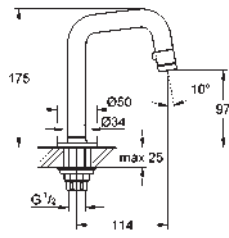

20 202 000

chrome

114.00

Universal pillar tap DN15

7°-spout
Flow rate: 6l/min at 3 bar flow pressure
Flow-Stop mousseur
ceramic headpart
union nut 1/2"
with 10.5 mm drilling
GROHE StarLight chrome finish
projection 114 mm