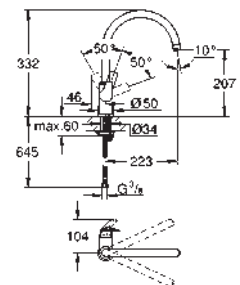

31 536 000 **chrome** **91.00**

BauCurve
Single-lever sink mixer 1/2"
high spout
single hole installation
GROHE StarLight finish
GROHE Longlife 28 mm ceramic cartridge
spout with mousseur
swivel tubular spout
swivel area 360°
flexible connection hoses
rapid installation system
min. recommended pressure 1.0 bar