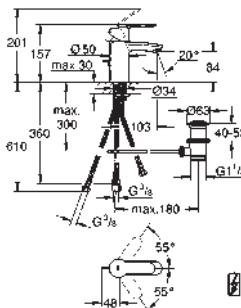

131.00

ditto, with non-restricted flow

33 561 002

chrome

155.00

Eurostyle Cosmopolitan

Single-lever basin mixer 1/2"

S-Size