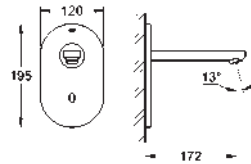

GROHE BLUETOOTH MONITORING

Ref. No.

Colour

Price netto (€)

36 410 000

chrome

600.00

Euroeco Cosmopolitan E Bluetooth

Infra-red electronic basin tap without mixing device

with infrared sensor and Bluetooth module for bi-directional communication for monitoring, configuration and service purpose with transformer 100-240 V AC, 50-60 Hz, 6.75 V DC set for final installation for concealed fitting box
36 336 000/36 337 000

GROHE StarLight finish

GROHE EcoJoy technology for less water and perfect flow laminar flow straightener 9 l/min.

chrome escutcheon and spout projection 172 mm with Bluetooth 4.0* for wireless data communication for Apple** and Android devices

Bluetooth range (max. 10 m) varies depending on used materials and walls between transmitter and receiver

monitoring

password protected products app detects all Bluetooth products in range auto flush cycles and timing last auto flush usage per day / 30 days thermal disinfection cycles and timings last disinfection

configuration

detection range and shut off delay

auto flush

thermal disinfection

cleaning mode

2 on/off timers

identification by name

service

send and save 3 profiles

reset to factory or user settings

hard and software version

CE approved

acoustic group I in accordance with DIN 4109

36 337 000

chrome

112.00