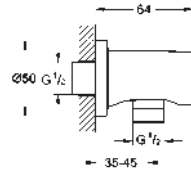

27 057 000 chrome 52.00
27 057 DC0 supersteel 63.00
27 057 LS0 moon white/chrome 63.00
27 057 *** SPA colours 71.00

Rainshower
Shower outlet elbow, 1/2"
male thread
with round escutcheon
protected against backflow
GROHE StarLight chrome finish

*** SPA colours:

- BE ● GL ● DA ● A0
- EN ● GN ● DL ● AL