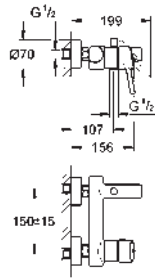

GROHE CONCETTO

Ref. No. Colour Price netto (€)

32 211 001 **chrome** **170.00**

Concetto
Single-lever bath mixer 1/2"
wall mounted
metal lever
GROHE SilkMove 46 mm ceramic cartridge
GROHE StarLight chrome finish
adjustable flow rate limiter
automatic diverter: bath/shower
mousseur
integrated non-return valve in the shower outlet 1/2"
S-unions
protected against backflow
optional temperature limiter ref. no. 46 308 000
min. recommended pressure 1.0 bar
acoustic group I in accordance with DIN 4109