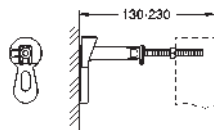

38 548 001

chrome

124.00

Rapid SL

Empty element, 1.13 m installation height

for the installation of fitting holders
 or to cover the distance between
 two elements (60 - 170 cm)
 for installation back to back with free-standing
 elements
 TÜV approved
 for on-the-wall installation please order wall brackets 38 558 00M (sold separately)