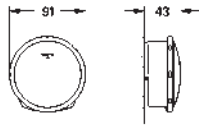

19 952 000 chrome 173.00

Talentofill
Inlet-, pop-up and waste-system
set for final installation
consisting of:
escutcheon, supply part, waste plug, fixing set
in combination with
Talentofill 28 990/28 991
GROHE StarLight chrome finish