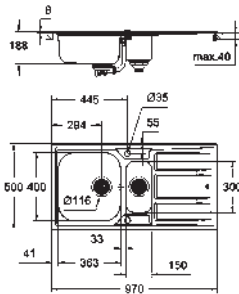

K400

Stainless steel sink with drainer

model: K400 60-S 97/50 1.5 rev
mounting type: standard built-in
material: stainless steel AISI 304 (V2A)
material thickness: 0.7 mm

GROHE StarLight finish

finish: satin finish

GROHE Whisper

min. cabinet size: 600 mm

dimensions: 970 x 500 mm

1 bowl: 363 x 400 x 188 mm

0.5 bowl: 150 x 300 x 188 mm

GROHE QuickFix installation system

sink mountable left or right

cut-out: 950 x 480 mm

drilling holes: 2 x 35 mm

drainer: automatic waste fitting

accessories included: automatic waste fitting,
waste kit, basket strainer waste, mounting set

31 587 SD0

stainless steel

215.83