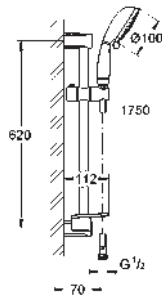

26 085 001 chrome *

ditto, with non-restricted flow

27 609 001 chrome 81.00

Tempesta Rustic 100
Shower rail set 4 sprays
 consisting of:
 hand shower (27 608)
 shower rail, 600 mm (27 519)
 Relaxaflex hose 1750 mm 1/2" x 1/2" (28 154)
GROHE EasyReach tray (27 596)
GROHE EcoJoy 9,5 l/min flow limiter
GROHE DreamSpray perfect spray pattern
GROHE StarLight chrome finish
SpeedClean anti-lime system
Inner WaterGuide for a longer life
 suitable for instantaneous heater