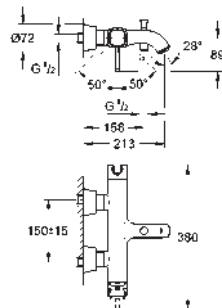

23 317 000 chrome 500.00
23 317 IGO chrome/gold 668.00

Grandera
Single-lever bath mixer 1/2"
wall mounted
GROHE SilkMove 46 mm ceramic cartridge
GROHE StarLight chrome finish
adjustable flow rate limiter
integrated hand shower holder
automatic diverter: bath/shower
mousseur
integrated non-return valve in the shower outlet 1/2"
covered S-unions
protected against backflow
min. recommended pressure 1.0 bar