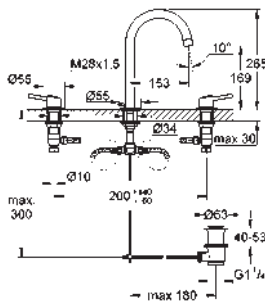

20 216 001 chrome 263.00

Concetto
Three-hole basin mixer 1/2"
L-Size
ceramic headpart 1/2", 90°
GROHE StarLight chrome finish
GROHE QuickFix installation system
with centering support
spout with mousseur
pop-up waste set 1 1/4"
pressure-proof, flexible connection hoses
between middle-body and side valves
union nut with 10.5 mm drilling