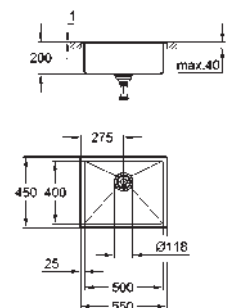

dimensions: 864 x 464 mm

1 bowl: 800 x 400 x 200 mm

GROHE QuickFix installation system

drainer: Ø 3.5"/90 mm basket strainer waste

accessories included: waste kit, basket

strainer waste, mounting set

31 726 SD0