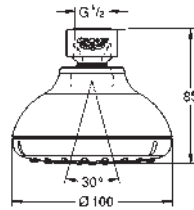

GROHE HEAD AND SIDE SHOWERS

Ref. No. Colour Price netto (€)

26 050 001

chrome

40.00

Tempesta 100
Head shower 1 spray

Rain
ball joint $\pm 15^\circ$ rotatable
GROHE EcoJoy 5.7 l/min. flow limiter
GROHE DreamSpray perfect spray pattern
GROHE StarLight chrome finish
SpeedClean anti-lime system
Inner WaterGuide for a longer life
suitable for instantaneous heater
min. recommended pressure 1.0 bar