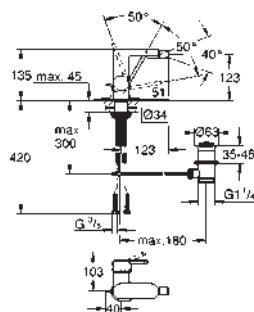

33 241 003 **chrome** *

Plus
Single-lever bidet mixer 1/2"
single hole installation
metal lever
GROHE SilkMove 28 mm ceramic cartridge
with temperature limiter
GROHE StarLight chrome finish
rapid installation system
ball-joint mousseur
pop-up waste set 1 1/4"
flexible connection hoses
min. recommended pressure 1.0 bar