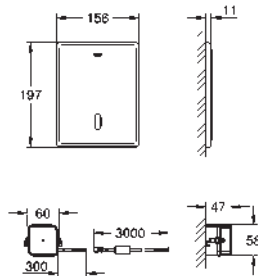

Tectron Skate Bluetooth
Infra-red electronic for WC
for flushing cistern GD 2
with transformer 100-240 V AC, 50-60 Hz, 6.75 V DC
with infrared sensor and Bluetooth module for
bi-directional communication for monitoring,
configuration and service purpose
front plate 156 x 197 mm
servo motor
with Bluetooth 4.0* for wireless data communication
for Apple** and Android devices
Bluetooth range (max. 10 m) varies depending on used
materials and walls between transmitter and receiver
monitoring
password protected products
app detects all Bluetooth products in range
auto flush cycles and timing last auto flush
usage per day / 30 days
configuration
detection range and shut off delay
auto flush
cleaning mode
2 on/off timers
identification by name
service
send and save 3 profiles
reset to factory or user settings
hard and software version
CE approved

37 504 000

chrome

935.00