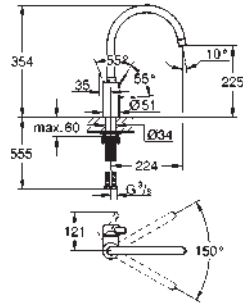

GROHE EUROSMART COSMOPOLITAN

Ref. No.

Colour

Price netto (€)

31 188 002

chrome

142.00

Eurosmart Cosmopolitan
Single-lever sink mixer 1/2"
high spout

single hole installation

GROHE SilkMove 35 mm ceramic cartridge

GROHE StarLight chrome finish

GROHE Zero separated inner water ways - lead and nickel free
mousseur

adjustable flow rate limiter

swivel tubular spout

selectable swivel area : 0° / 150°

flexible connection hoses

rapid installation system