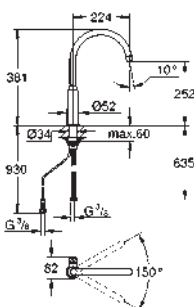

31 724 000

chrome

*

GROHE Blue Pure Mono

**Mono faucet with filter function
single hole installation**

C-spout

handle for filtered table water

headpart 1/2"

GROHE StarLight chrome finish

swivel tubular spout

swivel area 360°

flexible connection hoses