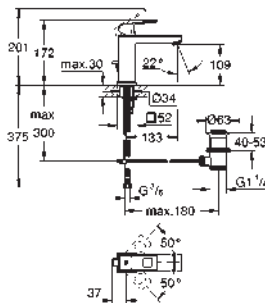

23 445 000 **chrome** **228.00**
Eurocube
Single-lever basin mixer 1/2"
M-Size
single hole installation
metal lever
GROHE SilkMove 28 mm ceramic cartridge
with temperature limiter
GROHE StarLight chrome finish
GROHE EcoJoy SpeedClean mousseur 5.7 l/min
GROHE QuickFix Plus installation system
pop-up waste set 1 1/4"
flexible connection hoses
min. recommended pressure 1.0 bar