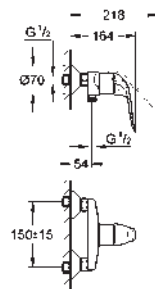

32 780 000

chrome

126.00

Euroeco Special
Single-lever shower mixer 1/2"
wall mounted

GROHE StarLight chrome finish
GROHE SilkMove 46 mm ceramic cartridge
GROHE EcoJoy technology for less water and perfect flow
adjustable flow rate limiter
adjustable temperature limiter
adjustable minimum flow rate
approx. 2.5 l/min
shower bottom outlet 1/2"
integrated non-return valve
metal lever
lever length 120 mm
S-unions
protected against backflow
without shower set