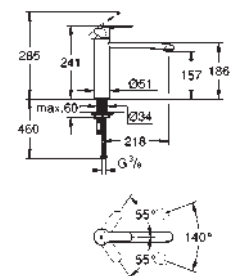

31 124 002

chrome

211.00

Eurostyle Cosmopolitan
Single-lever sink mixer 1/2"
medium spout

single hole installation

GROHE StarLight finish

GROHE SilkMove 35 mm ceramic cartridge

mousseur

adjustable flow rate limiter

swivel tubular spout

swivel area 140°

flexible connection hoses

rapid installation system