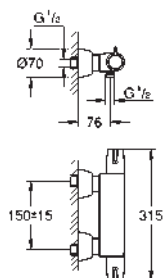

GROHE GROHTHERM SPECIAL

Ref. No.

Colour

Price netto (€)

34 667 000

chrome

309.00

Grotherm Special
Thermostatic shower mixer 1/2"
wall mounted
ergonomic handles
ceramic headparts 1/2", 90°
GROHE TurboStat compact cartridge
with wax thermoelement
Temperature scale handle with
pre-adjustable safety stop between
35°C and 43°C
easy thermal disinfection via optional key 47 994 000
integrated mixed water shut off
shower bottom outlet 1/2"
with integrated non return-valve
metal temperature safety stop
dirt strainers
with S-unions and with covers
GROHE Quickfix for fast exchange of
non return valves in connections
100% GROHE CoolTouch consisting of safety
housing + S-unions with CoolTouch escutcheons
GROHE StarLight chrome finish
GROHE SafetyPlus

34 665 000

chrome

386.00