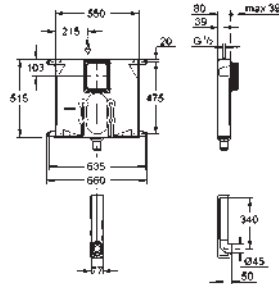

GROHE FLUSHING CISTERNS

Ref. No. Colour Price netto (€)

38 863 000 **chrome** **101.00**

Flushing cistern for WC 80 mm
6 l flush
pneumatic discharge valve offering 3 modes of operation: dual flush or start/stop or single flush
water supply connection from top
low noise (group I acc. to German Noise Specification)
with plaster base coating made of vinyl fleece
with push fit flexible hose union
angle valve 1/2"
Shortable inspection shaft incl. protection during construction phase,
for vertical use
fixing brackets
without wall plate/actuation
GROHE EcoJoy technology for less water and perfect flow
for mounting of small flush plates please order revision shaft 40 949 000 (sold separately)