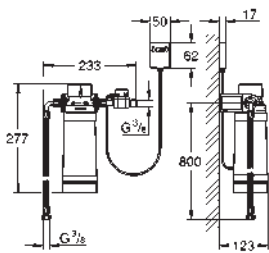

40 438 001	chrome	277.00

GROHE Red
Filter with filter head

for regions with water hardness higher 12° KH

turn before GROHE Red boiler

flexible connection hoses

filter 600 l

40 919 SD0	stainless steel	14.99

GROHE Red
Thermo drinking bottle

stainless steel bottle with GROHE Red decor

double-walled

lid with strap

with tea strainer

volume 450 ml