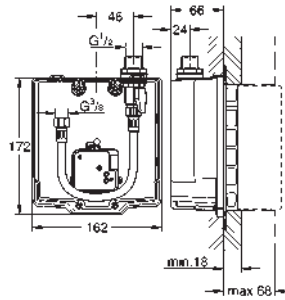

Euroeco Cosmopolitan E

Concealed mounting box

wall installation

for installation with pre-mixed or cold water

suitable for IR-sets for final installation

stop valve

connection housing for power supply

suitable for

36 273 000, 36 335 SD0, 36 334 SD0, 36 411 000

36 336 000

chrome

307.00