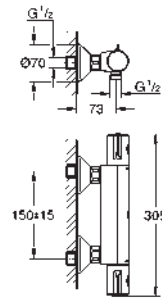

GROHE GROHTHERM 800

Ref. No. Colour Price netto (€)

34 558 000 chrome 188.00

Grotherm 800
Thermostatic shower mixer 1/2"
wall mounted
GROHE StarLight chrome finish
GROHE SafeStop at 38°C
GROHE SafeStop Plus optional temperature limiter at 43°C included
GROHE TurboStat compact cartridge
with wax thermoelement
integrated mixed water shut off
volume handle with **GROHE EcoButton** (economy button with individually adjustable economy stop)
ceramic headpart 1/2", 180°
shower bottom outlet 1/2"
dirt strainers
built-in non return valves
protected against backflow
S-unions
metal escutcheon
min. recommended pressure 1.0 bar
GROHE EcoJoy technology for less water and perfect flow

34 567 000 chrome 244.00