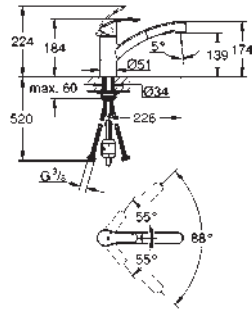

30 305 000 chrome 160.00
30 305 DC0 supersteel 211.00

Eurosmart
Single-lever sink mixer 1/2"
low spout
single hole installation
GROHE StarLight chrome finish
GROHE SilkMove 35 mm ceramic cartridge
flow strainer
with integrated temperature limiter
pull-out dual spray control -
switches back and forth between
regular flow and spray
diverter: laminar spray/**SpeedClean** shower jet
automatic return to laminar spray
adjustable flow rate limiter
swivel cast spout
88° swivel radius
separate inner water ways – lead and nickel free
flexible connection hoses
rapid installation system
protected against backflow