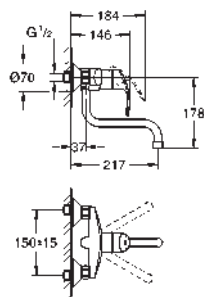

31 391 002

chrome

142.00

Eurosmart
Single-lever sink mixer 1/2"
wall mounted
GROHE StarLight finish
GROHE SilkMove 35 mm ceramic cartridge
mousseur
adjustable flow rate limiter
swivel tubular spout
swivel area 360°
projection 217 mm
integrated temperature limiter
S-unions