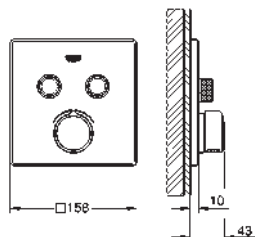

29 148 000 chrome 414.00

SmartControl
Concealed mixer with 2 valves
set for final installation for
GROHE Rapido SmartBox 35 600 000
metal wall escutcheon with **GROHE QuickFix**
(covered escutcheon and shaft sealing, covered
fixing), retroactively 6° adjustable
GROHE StarLight chrome finish
GROHE SmartControl push for ON-OFF, turn for
volume adjustment from EcoJoy to full flow
exchangeable symbols
cartridge for temperature mixing
multiple outlets can be run simultaneously
without roughing-in-set
flow performance:
outlet B = 23 l/min
outlet C = 25 l/min
outlet B + C = 27 l/min

35 600 000 chrome 68.00
GROHE Rapido SmartBox universal rough-in box for concealed installation