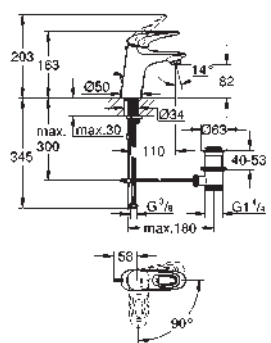

23 374 003
23 374 LS3

chrome
moon white/chrome

118.00
149.00

Eurostyle
Single-lever basin mixer 1/2"
S-Size
single hole installation
loop metal lever
GROHE SilkMove ES 35 mm ceramic cartridge
with energy saving function via cold start
adjustable flow rate limiter
with temperature limiter
GROHE StarLight chrome finish
GROHE EcoJoy mousseur 5.7 l/min
GROHE QuickFix rapid installation system
pop-up waste set 1 1/4"
flexible connection hoses