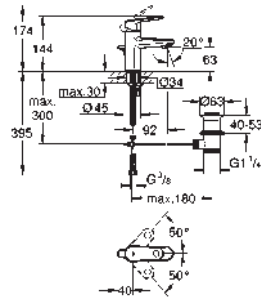

Ref. No.

Colour

Price netto (€)

33 156 002

chrome

188.00

Europlus
Single-lever basin mixer 1/2"
XS-Size
single hole installation
metal lever
GROHE SilkMove 28 mm ceramic cartridge
GROHE StarLight chrome finish
rapid installation system
adjustable mousseur
pop-up waste set 1 1/4"
flexible connection hoses