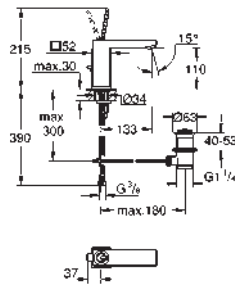

23 657 000 chrome 244.00

Eurocube Joy
Single-lever basin mixer 1/2"
M-Size
single hole installation
metal lever
GROHE FeatherControl Joystick cartridge
GROHE StarLight chrome finish
GROHE EcoJoy SpeedClean mousseur 5.7 l/min
GROHE QuickFix Plus installation system
pop-up waste set 1 1/4"
flexible connection hoses