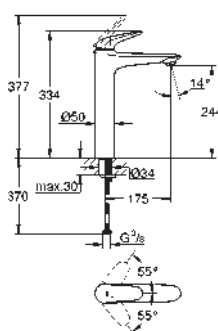

23 719 003 **chrome** **218.00**
23 719 LS3 **moon white/chrome** **282.00**
Eurostyle
Single-lever basin mixer 1/2"
XL-Size
single hole installation
solid metal lever
for free-standing basins
GROHE SilkMove 35 mm ceramic cartridge
with temperature limiter
GROHE StarLight chrome finish
GROHE EcoJoy mousseur 5.7 l/min
GROHE QuickFix rapid installation system
smooth body
flexible connection hoses