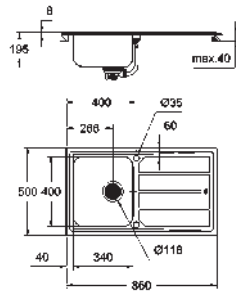

GROHE STAINLESS STEEL SINKS

Ref. No. Colour Price netto (€)

31 571 SD0 stainless steel 182.50

K500
Stainless steel sink with drainer
model: K500 45-S 86/50 1.0 rev
mounting type: standard built-in
material: stainless steel AISI 304 (V2A)
material thickness: 0.7 mm
GROHE StarLight finish
finish: satin finish
GROHE Whisper
min. cabinet size: 450 mm
dimensions: 860 x 500 mm
1 bowl: 340 x 400 x 195 mm
GROHE QuickFix installation system
sink mountable left or right
cut-out: 840 x 480 mm
drilling holes: 2 x 35 mm
drainer: automatic waste fitting
accessories included: automatic waste fitting,
waste kit, basket strainer waste, mounting set

31 572 SD0 stainless steel 249.17