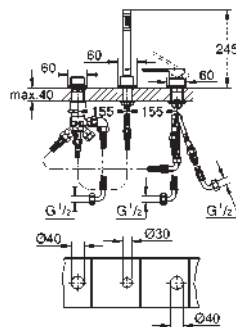

Plus
Three-hole single-lever bath combination
Three hole installation
GROHE SilkMove 35 mm ceramic cartridge
with temperature limiter
GROHE StarLight chrome finish
consisting of:
single lever mixer operating element
diverter bath/shower
without spout
Euphoria Cube hand shower 7.6 l/min
metal shower hose 2000 mm
flexible connection hoses
connection for shower hose
protected against backflow
can be used with 29 037 001
for combination with (28 990 / 28 991)
min. recommended pressure 1.0 bar