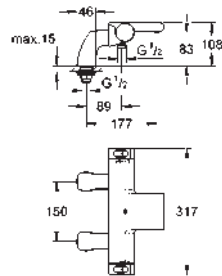

Grohtherm 2000
Thermostatic bath mixer 1/2"
pillar installation
GROHE CoolTouch safety housing
GROHE StarLight chrome finish
GROHE Aqua Paddle ergonomically shaped handles
GROHE TurboStat compact cartridge with wax thermoelement
GROHE SafeStop at 38°C
GROHE SafeStop Plus optional temperature limiter at 43°C included
integrated mixed water shut off
GROHE AquaDimmer Eco with multiple function:
- flow control
- diverter: bath/shower
- integrated Economy button (with economy stop for shower)
shower bottom outlet 1/2"
GROHE XL Waterfall
flow straightener
built-in non return valves
dirt strainers
protected against backflow
pillar unions with covered fixing
GROHE EcoJoy technology for less water and perfect flow

34 482 001 chrome 507.00