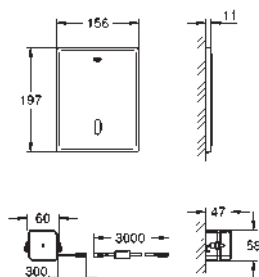

38 393 SD1

stainless steel

513.00

Tectron Skate

Infra-red electronic for WC flush valve

with transformer 100-230 V AC, 50-60 Hz, 6 V DC

concealed installation
front plate 156 x 197 mm
infra-red control

solenoid valve
7 pre-set programs:
CE approved