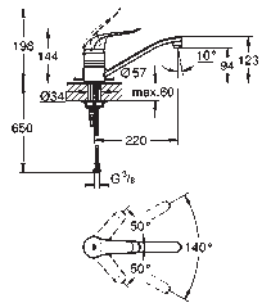

32 787 000

chrome

151.00

Euroeco Special
Single-lever sink mixer 1/2"
single hole installation
GROHE StarLight finish
GROHE SilkMove 46 mm ceramic cartridge
adjustable flow rate limiter
adjustable temperature limiter
laminar flow straightener 9 l/min.
swivel tubular spout
lever length 120 mm
flexible connection hoses