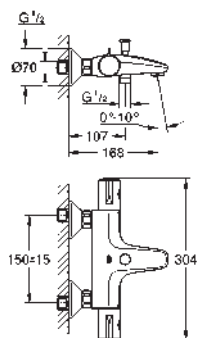

GROHE GROHTHERM 800

Ref. No. Colour Price netto (€)

34 576 000 chrome 236.00

Grotherm 800
Thermostatic bath mixer 1/2"
wall mounted
GROHE StarLight chrome finish
GROHE TurboStat compact cartridge
with wax thermostatic element
GROHE SafeStop at 38°C
GROHE SafeStop Plus optional temperature limiter at 43°C included
integrated mixed water shut off
automatic diverter: bath/shower
volume handle with **GROHE EcoButton** (economy
button with individually adjustable economy stop)
ceramic headpart 1/2", 180°
shower bottom outlet 1/2"
adjustable mousseur
built-in non return valves
dirt strainers
protected against backflow
S-unions
metal escutcheon
min. recommended pressure 1.0 bar
GROHE EcoJoy technology for less water and perfect flow

34 566 001 chrome 207.00