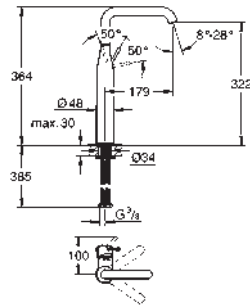

GROHE ESSENCE

Ref. No. Colour Price netto (€)

32 901 001	chrome	276.00
32 901 DC1	supersteel	334.00
32 901 ***	SPA colours	358.00

Essence
Single-lever basin mixer 1/2"
XL-Size
single hole installation
metal lever
for free-standing basins
GROHE SilkMove 28 mm ceramic cartridge
with temperature limiter
GROHE StarLight chrome finish
GROHE EcoJoy mousseur 5.7 l/min
GROHE AquaGuide adjustable mousseur
GROHE QuickFix Plus rapid installation system
swivel spout with mousseur and stop limiter
smooth body
flexible connection hoses
min. recommended pressure 1.0 bar

*** SPA colours:
● BE ● GL ● DA ● A0
● EN ● GN ● DL ● AL