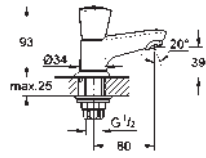

GROHE COSTA S

Ref. No. Colour Price netto (€)

20 405 001 **chrome** **50.00**
Costa S
Pillar tap 1/2"
metal handle
heat-insulated
screwable
marking: blue
Carbidur headpart
cast spout with mousseur
union nut 1/2" x 10.5 mm
GROHE StarLight chrome finish