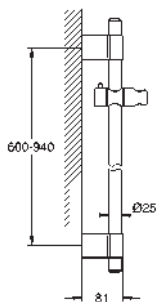

27 785 000 **chrome** 106.00
27 785 DA0 **warm sunset** 133.00

Power&Soul
Shower rail, 900 mm
with wall holders made of metal
glide element and swivel holder
GROHE QuickFix (adjustable distance between
wall shower holders for adaption to existing drillings)
GROHE StarLight chrome finish