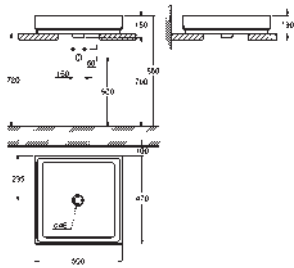

39 481 00H

alpine white

155.00

**Cube Ceramic
Vessel basin 50**
without overflow
500 x 470 mm
including fixation set
sanitary ware
PureGuard anti scale coating and anti bacterial glazing
20 pieces per pallet