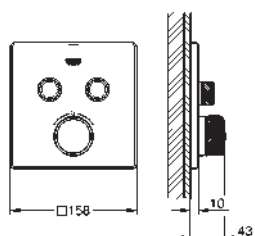

Grotherm SmartControl
Thermostat for concealed installation with 2 valves
set for final installation for
GROHE Rapido SmartBox 35 600 000
metal wall escutcheon with **GROHE QuickFix**
(covered escutcheon and shaft sealing, covered
fixing), retroactively 6° adjustable
GROHE StarLight chrome finish
GROHE SmartControl push for ON-OFF, turn for
volume adjustment from EcoJoy to full flow
exchangeable symbols
GROHE TurboStat compact cartridge
with wax thermoelement
GROHE SafeStop at 38°C
GROHE SafeStop Plus optional temperature limiter at 43°C or 46°C included
built-in non return valves and dirt strainers
multiple outlets can be run simultaneously
without roughing-in-set
flow performance:
outlet B = 24 l/min
outlet C = 26 l/min
outlet B+C = 29 l/min

35 600 000 chrome 68.00
GROHE Rapido SmartBox universal rough-in box for concealed installation

29 125 000 chrome 565.00