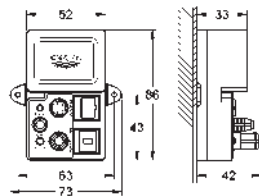

System requirements

Android

operating system: as of release 2.3.3

pixel density: 160 dpi minimum

display resolution: 320 x 470 pixels per inch

System requirements

Apple

iPod touch 4/5, iPhone 4/5, iPad/ iPad mini**

Apple operating system: as of release iOS 6.0 and above

Mobile devices and GROHE SPA F-digital deluxe App*** are not included in delivery and have to be ordered separately via an authorised Apple store/store/iTunes or Google Play store.

* The Bluetooth word mark and logos are registered trademarks owned by Bluetooth SIG, Inc. and any use of such marks by Grohe AG is under license. Other trademarks and trade names are those of their respective owners.

** Apple, the Apple logo, iPod, iPod Touch, iPhone and iTunes are trademarks of Apple Inc., registered in the U.S. and other countries. Apple is not responsible for the function of this device or its compliance with safety and regulatory standards.

*** Available for free via iTunes app or Google Play store.