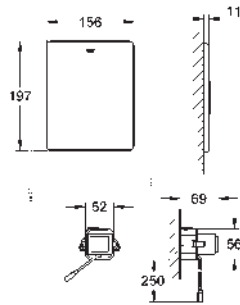

GROHE RAPID SL FOR THE DISABLED

Ref. No.

Colour

Price netto (€)

38 759 SD0

stainless steel

858.00

Radio electronic

for WC
receiver modul 868,4 MHz
for support rails for the disabled with radio transmitter of Hewi, Keuco, Lehnen, Normbau, Pressalit, AMS, Deubad, Erlau, FRELU, FSB
for flushing cistern GD 2, for flushing cistern 6 l
concealed installation, front plate 156 x 197 mm
servo motor
with transformer 100-230 V AC, 50-60 Hz, 6 V DC
adjustable flush volume
adjustable flow time
72 h flushing can be activated
with extension cable, 3.00 m length,
for connecting transformer and
electronic
CE approved

38 934 SD0

stainless steel

468.00