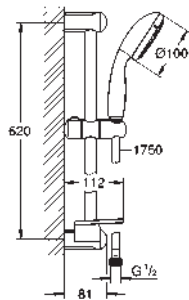

27 600 001 chrome 61.00

Tempesta 100
Shower rail set 3 sprays
consisting of:
hand shower (28 419)
shower rail, 600 mm (27 523)
Relaxaflex hose 1750 mm 1/2" x 1/2" (28 154)
GROHE EasyReach tray (27 596)
GROHE EcoJoy 9,5 l/min flow limiter
GROHE DreamSpray perfect spray pattern
GROHE StarLight chrome finish
SpeedClean anti-lime system
Inner WaterGuide for a longer life
ShockProof silicone ring prevents damages caused by shower falling
suitable for instantaneous heater
min. recommended pressure 1.0 bar

27 927 001 chrome 61.00
ditto, with non-restricted flow