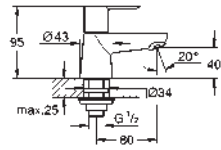

20 421 000 **chrome** **63.00**
BauEdge
Pillar tap 1/2"
XS-Size
single hole installation
metal lever
ceramic headpart 1/2", 90°
GROHE StarLight chrome finish
GROHE EcoJoy mousseur 5.7 l/min
fixation nut G 1/2"
min. recommended pressure 1.0 bar