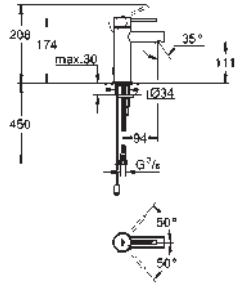

GROHE ESSENCE

Ref. No. Colour Price netto (€)

32 899 001 **chrome** **142.00**
Essence
Single-lever basin mixer 1/2"
S-Size
single hole installation
metal lever
GROHE SilkMove 28 mm ceramic cartridge
with temperature limiter
GROHE StarLight chrome finish
GROHE EcoJoy mousseur 5.7 l/min
GROHE QuickFix Plus installation system
retractable chain
flexible connection hoses