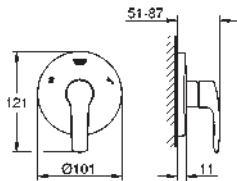

19 972 002 **chrome** 44.00

**Eurosmart
5-way diverter**
for use with diverter rough-in valve
29 708 000
without concealed body
GROHE StarLight chrome finish