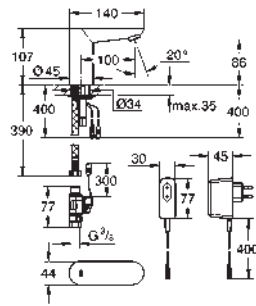

Euroeco Cosmopolitan E

Infra-red electronic basin tap 1/2" without mixing device

with infrared sensor for bi-directional communication

for monitoring, configuration and service purpose

for cold or premixed water

with plug transformer 100-230 V AC, 50-60 Hz, 6 V DC

GROHE EcoJoy mousseur 5.7 l/min

flexible connection hoses

dirt strainers

external solenoid valve

rapid installation system

7 pre-set programs:

auto flush

thermal disinfection

cleaning mode

additional functions and precise settings

by remote control 36 407

CE approved

acoustic group I in accordance with DIN 4109

type of protection faucet IP 59K

min. recommended pressure 1.0 bar

36 384 000

chrome

538.00