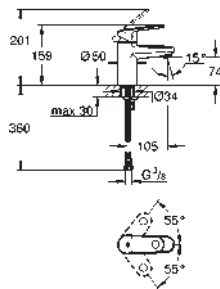

33 163 002

chrome

188.00

Europlus
Single-lever basin mixer 1/2"
S-Size
single hole installation
metal lever
GROHE SilkMove 35 mm ceramic cartridge
adjustable flow rate limiter
adjustable minimum flow rate
approx. 2.5 l/min
temperature limiter
GROHE StarLight chrome finish
GROHE QuickFixPlus installation
system with centering support
SpeedClean mousseur
smooth body
flexible connection hoses
certificate applied for