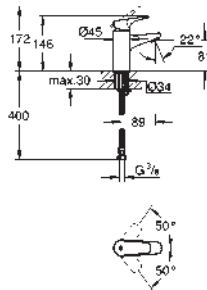

23 752 000 **chrome** **63.00**

BauFlow
Single-lever basin mixer 1/2"
S-Size
single hole installation
metal lever
GROHE Longlife 28 mm ceramic cartridge
GROHE StarLight chrome finish
GROHE EcoJoy mousseur 5.7 l/min
rapid installation system
smooth body
flexible connection hoses