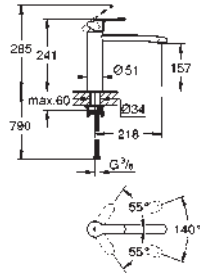

GROHE EUROSTYLE COSMOPOLITAN

Ref. No.

Colour

Price netto (€)

31 159 002

chrome

262.00

Eurostyle Cosmopolitan
Single-lever sink mixer 1/2"
for installation in front of window
medium spout
single hole installation
GROHE StarLight finish
GROHE SilkMove 35 mm ceramic cartridge
mousseur
adjustable flow rate limiter
swivel tubular spout
swivel area 140°
non-removable socket height: 30 mm
flexible connection hoses