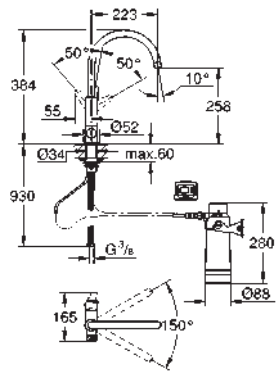

30 385 000

chrome

*

**GROHE Blue Pure BauCurve
Starter Kit**

consisting of:

GROHE Blue single-lever sink mixer
with filter function

single hole installation

C-spout

separate handle for filtered water
headpart 1/2"

GROHE StarLight chrome finish

GROHE SilkMove 28 mm ceramic cartridge

swivel tubular spout

swivel area 360°

separate inner water ways for filtered

and non-filtered water

flexible connection hoses

GROHE Blue filter head

GROHE Blue activated carbon filter for premium taste

capacity 3000 l

filter exchange timer including 2 x AA batteries