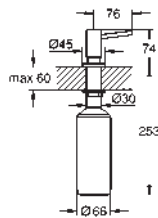

GROHE SOAP DISPENSERS

Ref. No. Colour Price netto (€)

40 934 000
40 934 DC0

chrome
supersteel

*
*

Cube soap dispenser
for liquid soaps,
storage bin 500 ml
GROHE StarLight finish

40 535 000
40 535 DC0
40 535 ***

chrome
supersteel
SPA colours

60.00
80.00
*

Cosmopolitan soap dispenser
for liquid soaps,
storage bin 500 ml
GROHE StarLight finish

*** SPA colours:

- BE ● GL ● DA ● A0
- EN ● GN ● DL ● AL

40 536 000
40 536 DC0

chrome
supersteel

55.00
64.00

Contemporary soap dispenser
for liquid soaps,
storage bin 500 ml
GROHE StarLight finish

40 553 000
40 553 DC0

chrome
supersteel

76.00
76.24

Ladylux / Zedra soap dispenser
for liquid soaps,
storage bin 500 ml
GROHE StarLight finish

40 537 000
40 537 ZB0

chrome
antique bronze

68.00
78.00

Authentic soap dispenser
for liquid soaps,
storage bin 500 ml
GROHE StarLight finish