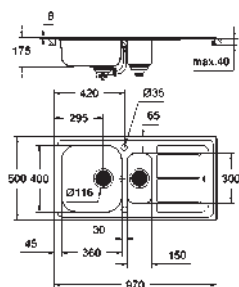

K300

Stainless steel sink with drainer

model: K300 60-S 97/50 1.5 rev

mounting type: standard built-in

material: stainless steel AISI 304 (V2A)

material thickness: 0.7 mm

GROHE StarLight finish

finish: satin finish

GROHE Whisper

min. cabinet size: 600 mm

dimensions: 970 x 500 mm

1 bowl: 360 x 400 x 175 mm

0.5 bowl: 150 x 300 x 155 mm

GROHE QuickFix installation system

sink mountable left or right

cut-out: 950 x 480 mm

drilling holes: 2 x 35 mm

drainer: automatic waste fitting

accessories included: automatic waste fitting, waste kit, basket strainer waste, mounting set

31 565 SD0

stainless steel

190.83