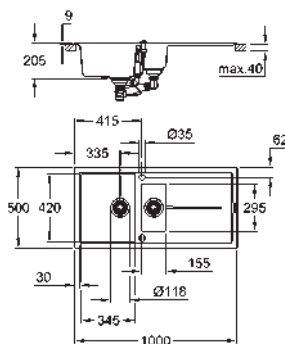

31 642 AT0
31 642 AP0

granite gray
granite black

*
*

K400

Composite sink with drainer

model: K400 60-C 100/50 1.5 rev
mounting type: standard built-in
material: quartz composite

GROHE Whisper

min. cabinet size: 600 mm
dimensions: 1000 x 500 mm
1 bowl: 335 x 420 x 205 mm
0.5 bowl: 155 x 295 x 146 mm

GROHE QuickFix installation system

sink mountable left or right
cut-out: 980 x 480 mm
drainer: automatic waste fitting
accessories included: automatic waste fitting,
waste kit, basket strainer waste, mounting set