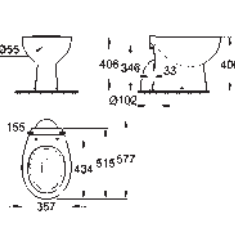

39 431 000 alpine white 58.00
Bau Ceramic
Floor standing WC
wash down
rimless
vertical outlet
flush volume 6/3 l
including fixation set
sanitary ware
12 pieces per pallet