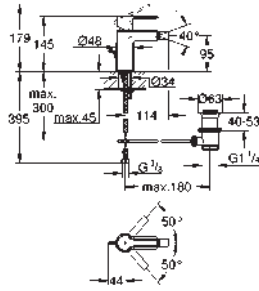

GROHE LINEARE

Ref. No. Colour Price netto (€)

33 848 001 chrome 213.00
33 848 DC1 supersteel 271.00

Lineare
Single-lever bidet mixer 1/2"
S-Size
single hole installation
metal lever
GROHE SilkMove 28 mm ceramic cartridge
with temperature limiter
GROHE StarLight chrome finish
GROHE QuickFix Plus installation system
ball-joint mousseur
pop-up waste set 1 1/4"
flexible connection hoses
min. recommended pressure 1.0 bar