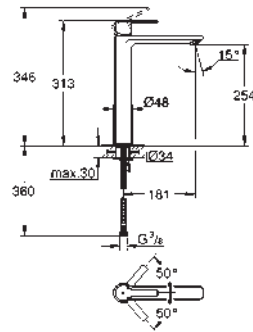

GROHE LINEARE

Ref. No. Colour Price netto (€)

23 405 001 chrome 272.00
23 405 DC1 supersteel 373.00

Lineare
Single-lever basin mixer 1/2"
XL-Size
single hole installation
metal lever
for free-standing basins
GROHE SilkMove 28 mm ceramic cartridge with temperature limiter
GROHE StarLight chrome finish
GROHE EcoJoy SpeedClean mousseur 5.7 l/min
GROHE QuickFix Plus rapid installation system
smooth body
flexible connection hoses
min. recommended pressure 1.0 bar