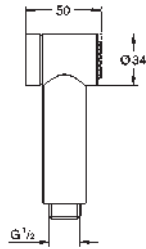

GROHE SENA TRIGGER SPRAYS

Ref. No. Colour Price netto (€)

26 328 000 **chrome** 62.00

Sena Trigger Spray 35
Hand shower 1 spray
with trigger control
metal
GROHE StarLight chrome finish
SpeedClean anti-lime system
universal mounting system, fitting all standard shower hoses
min. recommended pressure 0.5 bar
Please refer to local norms regarding installation.