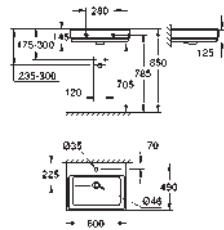

39 473 00H

alpine white

173.00

**Cube Ceramic
Wash basin 60**

wall hung
1 hole punched, 2 holes pre-punched
with overflow
600 x 490 mm

sanitary ware

PureGuard anti scale coating and anti bacterial glazing

16 pieces per pallet