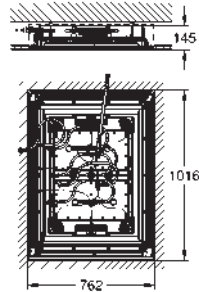

GROHE HEAD AND SIDE SHOWERS

Ref. No. Colour Price netto (€)

26 373 001 chrome 19,700.00

Rainshower F-Series 40" AquaSymphony
Ceiling shower 6+ sprays with light
1016 mm x 762 mm x 145 mm
metal
minimum flow rate 25 l/min
min. recommended pressure 3.0 bar
1 x AquaCurtain
1 x Pure XL spray
1 x 2 cold mist spray
2 x GROHE PureRain spray 400 x 190 mm
2 x XL Waterfall (separately controlled)
1 x 4 Bokoma Spray with adjustment angle 20° and combinations
full spectrum LED: soft light with changing rainbow colours
individually adjustable: permanent lighting with colour selection
power supply for light 12 V DC
CE approved
SpeedClean anti-lime system
GROHE DreamSpray perfect spray pattern
GROHE StarLight finish

requires rough-in set (26 376 001), F-digital Deluxe base unit box (26 376 000), Bluetooth unit (36 371 000) and various cable connections – all to be ordered separately due to individualised installation

The ceiling construction must be appropriate for the static requirement of the product (total product weight > 70 kg). Ceiling shower has to be controlled by 8 outlets + 1 hand shower outlet and the performance of the waste must be of sufficient size (> 100 l/min). For detailed planning please see separate planning & installation guide before start.

recommendation: configuration with Grohtherm F or Grohtherm SmartControl

this product contains built-in LED lamps, which cannot be changed: energy efficiency class: A++

26 376 001 chrome 1,860.00

Rainshower F-Series 40"
Roughing-in set
for use with Rainshower F-Series 40" AquaSymphony ceiling shower
1000 mm x 745 mm x 152 mm
min. installation depth: 167 mm
waterways: brass
1/2" connections