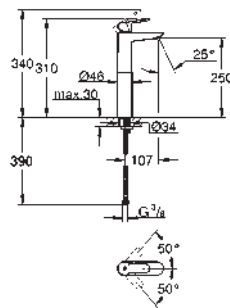

23 761 000 chrome 108.00

BauEdge
Single-lever basin mixer 1/2"
XL-Size
single hole installation
for free-standing basins
metal lever
GROHE Longlife 28 mm ceramic cartridge
GROHE StarLight chrome finish
GROHE EcoJoy mousseur 5.7 l/min
rapid installation system
smooth body
flexible connection hoses