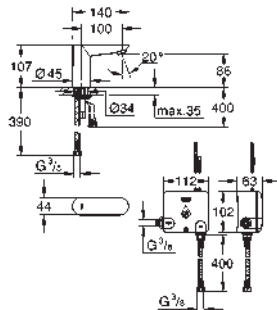

Euroeco Cosmopolitan E

Powerbox

infra-red electronic basin tap 1/2"

without mixing device

with infrared sensor for bi-directional communication

for monitoring, configuration and service purpose

including Powerbox self-generating power system

GROHE EcoJoy 6.0 l/min mousseur

flexible connection hose

dirt strainer

rapid installation system

Powerbox

power generator with water turbine

internal energy saving unit

with use of 60 s/24 h stand-by, 260 s/100 h stand-by

with additional backup power

7 pre-set programs:

auto flush

thermal disinfection

cleaning mode

additional functions and precise settings

by remote control 36 407

min. recommended pressure 1.0 bar