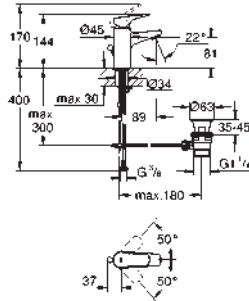

23 751 000 **chrome** **76.00**

BauFlow
Single-lever basin mixer 1/2"
S-Size
single hole installation
metal lever
GROHE Longlife 28 mm ceramic cartridge
GROHE StarLight chrome finish
GROHE EcoJoy mousseur 5.7 l/min
rapid installation system
plastic pop-up waste set 1 1/4"
flexible connection hoses