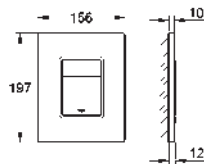

38 732 BR0 titanium 121.00
ditto, with anti-fingerprint surface

*** SPA colours:

- BE ● GL ● DA ● A0
- EN ● GN ● DL ● AL

38 859 XG0 black graphics 100.00

Skate Cosmopolitan
Wall plate
with printed graphics
for dual flush or start & stop actuation
for pneumatic discharge valve AV1
vertical and horizontal installation
156 x 197 mm
made of ABS
GROHE StarLight finish
GROHE EcoJoy technology for less water and perfect flow