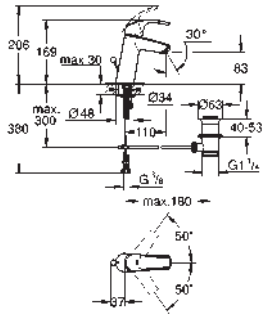

Ref. No. Colour Price netto (€)

23 322 001 chrome 111.00

Eurosmart
Single-lever basin mixer 1/2"
M-Size
single hole installation
metal lever
GROHE SilkMove 28 mm ceramic cartridge
with temperature limiter
GROHE StarLight chrome finish
GROHE EcoJoy mousseur 5.7 l/min
GROHE QuickFix rapid installation system
pop-up waste set 1 1/4"
flexible connection hoses