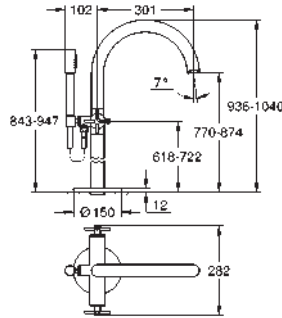

GROHE ATRIO

Ref. No. Colour Price netto (€)

25 044 003	chrome	1,740.00
25 044 DC3	supersteel	2,440.00
25 044 GL3	cool sunrise	*
25 044 DA3	warm sunset	*
25 044 AL3	brushed hard graphite	2,790.00

Atrio
Bath mixer 1/2"
floor-mounted installation
with high pillar unions (765 mm)
set for final installation for
45 984 001
without roughing-in-set
ceramic headparts 1/2", 90°
GROHE StarLight chrome finish
automatic diverter: bath/shower
swivel tubular spout
with mousseur and stop limiter
projection 301 mm
integrated non-return valve in the shower outlet 1/2"
hand shower Sena Stick (26 465)
with shower holder
Silverflex shower hose 1 250 mm (28 362)
protected against backflow
with cross handles
Two different sets of caps included. One set with
„H“ and „C“ marking, one set without marking.