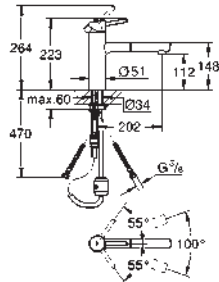

31 129 001 chrome 252.00
31 129 DC1 supersteel 321.00

Concetto
Single-lever sink mixer 1/2"
medium spout
single hole installation
GROHE StarLight finish
GROHE SilkMove 35 mm ceramic cartridge
pull out mousseur
adjustable flow rate limiter
swivel cast spout
swivel area 100°
protected against backflow
flexible connection hoses
rapid installation system
min. recommended pressure 1.0 bar