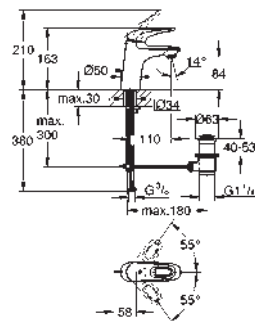

23 564 003

chrome

123.00

Eurostyle
Single-lever basin mixer 1/2"
S-Size
single hole installation
loop metal lever
GROHE SilkMove 35 mm ceramic cartridge
adjustable flow rate limiter
with temperature limiter
GROHE StarLight chrome finish
GROHE EcoJoy mousseur 5.7 l/min
GROHE QuickFix rapid installation system
pop-up waste set 1 1/4"
flexible connection hoses