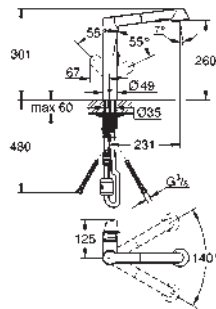

32 176 000	chrome	645.00
32 176 DC0	supersteel	838.00

K7
Single-lever sink mixer 1/2"
single hole installation
GROHE StarLight finish
GROHE SilkMove 35 mm ceramic cartridge
pull-out dual spray control -
switches back and forth between
regular flow and spray
diverter: mousseur/**SpeedClean** shower jet
automatic return to mousseur
adjustable flow rate limiter
swivel cast spout
swivel area 140°
protected against backflow
flexible connection hoses
rapid installation system
min. recommended pressure 1.0 bar