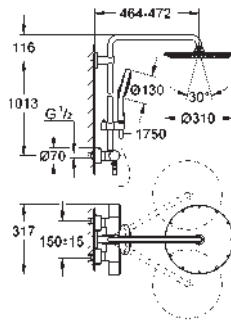

27 968 000 chrome 1,150.00

Rainshower System 310
Shower system with thermostat for wall mounting
consisting of:
horizontal swivable 450 mm shower arm
exposed thermostat with
Aquadimmer function
allows change between:
Rainshower Cosmopolitan 310 head shower (27 477 000)
with ball joint
rotation angle $\pm 15^\circ$
Hand shower Power&Soul Cosmopolitan 130 (27 664 000)
adjustable in height with gliding element (12 140 000)
Silverflex shower hose 1750 mm (28 388 000)
GROHE TurboStat compact cartridge
with wax thermosteement
GROHE SafeStop at 38°C
GROHE SafeStop Plus optional temperature limiter at 43°C included
GROHE CoolTouch no risk of scalding
GROHE DreamSpray perfect spray pattern
GROHE One-Click Showering spray selection
with one click
GROHE StarLight chrome finish
SpeedClean anti-lime system
suitable for instantaneous heaters
from 18 kW/h
minimum flow rate 7 l/min.
min. recommended pressure 1.0 bar