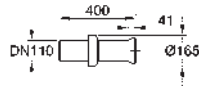

GROHE EURO CERAMIC

Ref. No.

Colour

Price netto (€)

39 453 000

WC connection outlet
horizontal
320 mm from wall

chrome

*