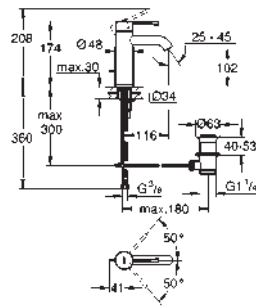

GROHE ESSENCE

Ref. No. Colour Price netto (€)

*** SPA colours:

● BE ● GL ● DA ● A0
● EN ● GN ● DL ● AL

23 589 001 chrome 151.00
23 589 DC1 supersteel 206.00
23 589 *** SPA colours 194.00

Essence
Single-lever basin mixer 1/2"
S-Size
single hole installation
metal lever
GROHE SilkMove 28 mm ceramic cartridge
with temperature limiter
GROHE StarLight chrome finish
GROHE EcoJoy mousseur 5.7 l/min
GROHE AquaGuide adjustable mousseur
GROHE QuickFix Plus installation system
pop-up waste set 1 1/4"
flexible connection hoses