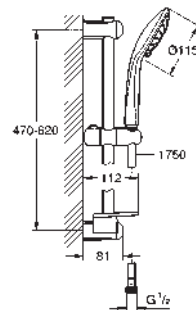

27 242 001 **chrome** 91.00

**Euphoria 110 Duo
Shower rail set 2 sprays**

consisting of:
hand shower Euphoria 110 Duo (27 238)
shower rail, 600 mm (27 499)
Silverflex shower hose 1750 mm (28 388 000)
GROHE EasyReach tray (27 596)
GROHE EcoJoy 9,5 l/min flow limiter
GROHE DreamSpray perfect spray pattern
GROHE SprayDimmer (Stepless flow rate reduction)
GROHE StarLight chrome finish
GROHE QuickFix (upper bracket adjustable for adaption to existing drilling holes)
SpeedClean anti-lime system
Inner WaterGuide for a longer life
Twistfree to prevent hose from twisting
suitable for instantaneous heater
min. recommended pressure 1.0 bar

27 230 001 **chrome** 91.00
ditto, with non-restricted flow