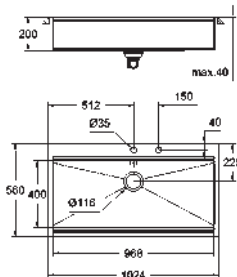

31 586 SD0

stainless steel

1,082.50

K800

Stainless steel sink

model: K800 120-S 102.4/56 1.0

mounting type: flush mount

material: stainless steel AISI 304 (V2A)

material thickness: 1 mm

GROHE StarLight finish

finish: satin finish

GROHE Whisper

min. cabinet size: 1200 mm

dimensions: 1024 x 560 mm

1 bowl: 968 x 400 x 200 mm

GROHE QuickFix installation system

drainer: automatic waste fitting

accessories included: automatic waste fitting, waste kit, basket strainer waste, mounting set

KITCHEN
FITTINGS