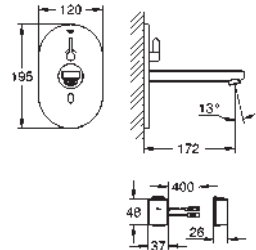

GROHE BLUETOOTH MONITORING

Ref. No.

Colour

Price netto (€)

36 412 000

chrome

750.00

**Eurosmart Cosmopolitan E Bluetooth
Infra-red electronic basin mixer 1/2" with mixing device
and adjustable temperature limiter**

with infrared sensor and Bluetooth module for bi-directional communication for monitoring, configuration and service purpose with transformer 100-240 V AC, 50-60 Hz, 6.75 V DC set for final installation for concealed fitting box

36 339 000

GROHE StarLight finish

GROHE EcoJoy technology for less water and perfect flow laminar flow straightener 9 l/min.

chrome escutcheon and spout projection 172 mm

with Bluetooth 4.0* for wireless data communication for Apple** and Android devices

Bluetooth range (max. 10 m) varies depending on used materials and walls between transmitter and receiver

monitoring

password protected products

app detects all Bluetooth products in range

auto flush cycles and timing last auto flush

usage per day / 30 days

thermal disinfection cycles and timings last disinfection

configuration

detection range and shut off delay

auto flush

thermal disinfection

cleaning mode

2 on/off timers

identification by name

service

send and save 3 profiles

reset to factory or user settings

hard and software version

CE approved

acoustic group I in accordance with DIN 4109

36 339 000

chrome

206.00