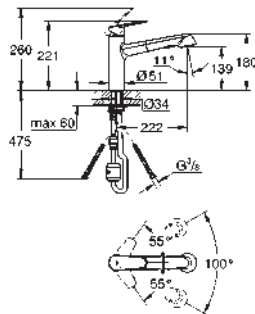

32 257 002 **chrome** **266.00**

Eurodisc Cosmopolitan
Single-lever sink mixer 1/2"
medium spout
single hole installation
GROHE StarLight finish
GROHE SilkMove 35 mm ceramic cartridge
pull-out dual spray
diverter: mousseur/**SpeedClean** shower jet
automatic return to mousseur
adjustable flow rate limiter
swivel cast spout
swivel area 100°
protected against backflow
flexible connection hoses
rapid installation system
min. recommended pressure 1.0 bar