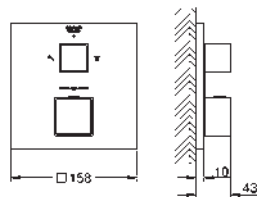

Grotherm Cube
**Thermostatic shower mixer for 2 outlets
with integrated shut off/diverter valve**
set for final installation for
GROHE Rapido SmartBox 35 600 000
GROHE TurboStat compact cartridge
with wax thermoelement
GROHE StarLight chrome finish
wall escutcheon with **GROHE QuickFix** (covered
escutcheon- and shaft sealing, covered fixing)
metal escutcheon, retroactively 6° adjustable
printed head and hand shower symbol
GROHE SafeStop at 38°C
GROHE SafeStop Plus optional temperature limiter at 43°C or 46°C included
GROHE AquaDimmer, integrated shut off/diverter valve
flow performance:
outlet B = 27 l/min
outlet C = 30 l/min
without roughing-in-set

35 600 000 chrome 68.00
GROHE Rapido SmartBox universal rough-in box for concealed installation