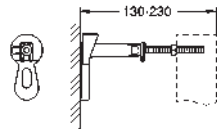

Rapid SL

Wall brackets

for on-the-wall installations
for fixing the elements at the brick-wall
or in front of the studded wall
steady vertical adjustment from
130 - 230 mm
cladding for single or series installation
fixing material
2 pieces

42 333 000 chrome 19.00