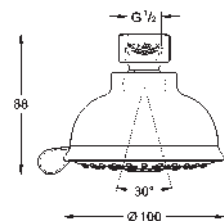

GROHE TEMPESTA

Ref. No. Colour Price netto (€)

27 608 001 chrome 35.00

Tempesta Rustic 100
Hand shower 4 sprays
GROHE Rain O², Rain, Massage, Jet
GROHE EcoJoy 9,5 l/min flow limiter
GROHE DreamSpray perfect spray pattern
GROHE StarLight chrome finish
SpeedClean anti-lime system
Inner WaterGuide for a longer life
universal mounting system, fitting all standard shower hoses
suitable for instantaneous heater

26 085 001 chrome *

ditto, with non-restricted flow

27 609 001 chrome 81.00

Tempesta Rustic 100
Shower rail set 4 sprays
consisting of:
hand shower (27 608)
shower rail, 600 mm (27 519)
Relaxaflex hose 1750 mm 1/2" x 1/2" (28 154)
GROHE EasyReach tray (27 596)
GROHE EcoJoy 9,5 l/min flow limiter
GROHE DreamSpray perfect spray pattern
GROHE StarLight chrome finish
SpeedClean anti-lime system
Inner WaterGuide for a longer life
suitable for instantaneous heater

26 086 001 chrome *

ditto, with non-restricted flow

27 805 001 chrome 55.00

Tempesta Rustic 100
Wall holder set 4 sprays
consisting of:
hand shower (27 608)
wall shower holder adjustable (27 595)
Relaxaflex hose 1750 mm 1/2" x 1/2" (28 154)
GROHE EcoJoy 9,5 l/min flow limiter
GROHE DreamSpray perfect spray pattern
GROHE StarLight chrome finish
SpeedClean anti-lime system
Inner WaterGuide for a longer life
suitable for instantaneous heater
min. recommended pressure 1.0 bar

26 089 001 chrome 56.00

Tempesta Rustic 100
Head shower set 4 sprays
GROHE Rain O², Rain, Massage, Jet
ball joint ± 15° rotatable
Shower arm with connection thread 1/2"
escutcheon
GROHE DreamSpray perfect spray pattern
GROHE StarLight chrome finish
SpeedClean anti-lime system
Inner WaterGuide for a longer life
suitable for instantaneous heater
min. recommended pressure 1.0 bar

27 610 001 chrome 49.00