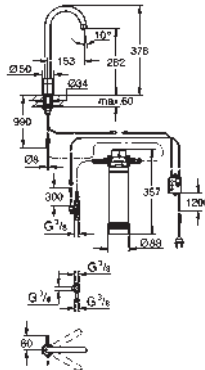

31 301 001 chrome 701.00

GROHE Blue Pure Mono Starter Kit

consisting of:
GROHE Blue Minta Mono faucet with filter function

single hole installation
handle for filtered table water

GROHE StarLight finish
swivel tubular spout swivel area 150°

flexible connection hoses type of protection IP 21

main switching power supply 100 - 240 V AC 50/60 Hz with safety extra-low voltage (SELV) 6 V DC to filter change display unit

GROHE Blue size S filter, filter head with flexible adjustment

30 382 000 chrome *
30 382 DC0 supersteel *