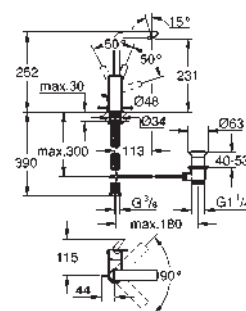

23 296 001 chrome 253.00
23 296 DC1 supersteel 350.00

Lineare
Single-lever basin mixer 1/2"
L-Size
single hole installation
metal lever
GROHE SilkMove 28 mm ceramic cartridge
with temperature limiter
GROHE StarLight chrome finish
GROHE EcoJoy SpeedClean mousseur 5.7 l/min
GROHE QuickFix Plus installation system
swivel spout with mousseur and stop limiter
pop-up waste set 1 1/4"
flexible connection hoses
min. recommended pressure 1.0 bar