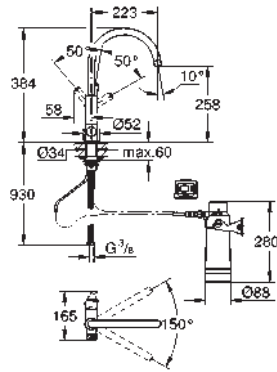

GROHE BLUE PURE

Ref. No.

Colour

Price netto (€)

30 383 000

chrome

*

**GROHE Blue Pure Eurosmart
Starter Kit**

consisting of:

GROHE Blue single-lever sink mixer
with filter function

single hole installation

C-spout

separate handle for filtered water
headpart 1/2"

GROHE StarLight chrome finish

GROHE SilkMove 28 mm ceramic cartridge

swivel tubular spout

swivel area 360°

separate inner water ways for filtered

and non-filtered water

flexible connection hoses

GROHE Blue filter head

GROHE Blue activated carbon filter for premium taste

capacity 3000 l

filter exchange timer including 2 x AA batteries