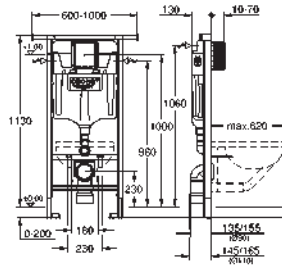

GROHE RAPID SL FOR WC

Ref. No.

Colour

Price netto (€)

38 588 001

chrome

360.00

Rapid SL

Element for WC, 1.13 m installation height, for shaft installation with flushing cistern GD 2

for shaft installation 800 - 1100 mm width
powder coated steel frame, self-supporting
for dry-cladding, completely pre-assembled
with fixed connections
quick adjustment, lockable
fixing material
2 WC fixing bolts
fixing device for ceramic
distance of fixing bolts 180/230 mm
outlet bend Ø 90 mm
depth adjustable
reducer Ø 90/110 mm
inlet and outlet connecting set

flushing cistern GD 2, 6 - 9 l, containing following features:

adjustment ex factory 6 l and 3 l
pneumatic discharge valve offering 3 modes of operation: dual flush or start/stop or single flush
water supply from left/right or back
low noise (group I acc. to German Noise Specification)
insulated against condensation
1/2" water supply connection including integrated angle valve and push fit flexible hose union
no tools required for the installation of the inspection shaft incl. protection during construction phase
for vertical or horizontal use

for mounting of small flush plates please order revision shaft 40 911 000 (sold separately)

38 994 000

chrome

328.00

Rapid SL

Element for WC with flushing cistern 80 mm, 1.13 m installation height element width 0.62 m

for small, narrow bathrooms
for on-the-wall installations or studded walls
powder coated steel frame, self-supporting
for dry-cladding, completely pre-assembled
with fixed connections
quick adjustment, lockable
fixing material
TÜV approved
2 WC fixing bolts
fixing device for ceramic
distance of fixing bolts 180/230 mm
outlet bend Ø 90 mm
depth adjustable
reducer Ø 90/110 mm
inlet and outlet connecting set

flushing cistern 80 mm, 6 - 9 l, containing following features:

adjustment ex factory 6 l and 3 l
pneumatic discharge valve offering 3 modes of operation: dual flush or start/stop or single flush
water supply from top or back
low noise (group I acc. to German Noise Specification)
insulated against condensation
water supply 1/2" and push fit flexible hose union
no tools required for the installation of the inspection shaft incl. protection during construction phase
for vertical use

including wall brackets 38 558 00M for on-the-wall installation
for mounting of small flush plates please order revision shaft 40 949 000 (sold separately)