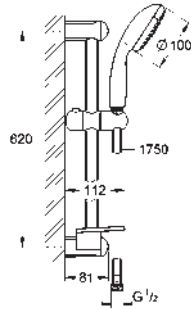

GROHE TEMPESTA

Ref. No. Colour Price netto (€)

28 436 002 chrome 68.00

Tempesta 100
Shower rail set 4 sprays
consisting of:
hand shower (28 421)
shower rail, 600 mm (27 523)
Relaxaflex hose 1750 mm 1/2" x 1/2" (28 154)
GROHE EasyReach tray (27 596)
GROHE EcoJoy 9,5 l/min flow limiter
GROHE DreamSpray perfect spray pattern
GROHE StarLight chrome finish
SpeedClean anti-lime system
Inner WaterGuide for a longer life
ShockProof silicone ring prevents damages caused by shower falling
suitable for instantaneous heater
min. recommended pressure 1.0 bar

28 593 002 chrome 68.00
ditto, with non-restricted flow