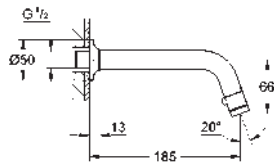

20 203 000

chrome

92.00

Universal wall-mounted tap DN15

Flow rate: 6l/min at 3 bar flow pressure
Flow-Stop mousseur
ceramic headpart
connection thread 1/2"
GROHE StarLight chrome finish
projection 185 mm