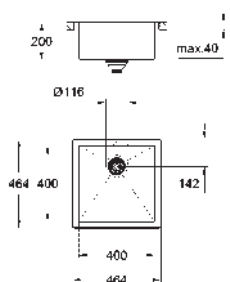

31 578 SD0

stainless steel

465.83

**K700
Stainless steel sink**

model: K700 45-S 46.4/46.4 1.0

mounting type: flush mount

material: stainless steel AISI 304 (V2A)

material thickness: 1 mm

GROHE StarLight finish

finish: satin finish

GROHE Whisper

min. cabinet size: 450 mm

dimensions: 464 x 464 mm

1 bowl: 400 x 400 x 200 mm

GROHE QuickFix installation system

drainer: Ø 3.5"/90 mm basket strainer waste

accessories included: waste kit, basket

strainer waste, mounting set