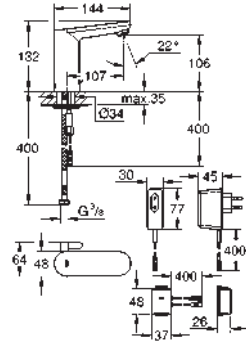

GROHE BLUETOOTH MONITORING

Ref. No.

Colour

Price netto (€)

36 413 000

chrome

636.00

Eurosmart Cosmopolitan E Bluetooth
Infra-red electronic basin tap 1/2" with mixing device
with infrared sensor and Bluetooth module for bi-directional communication for monitoring, configuration and service purpose
with plug transformer 100-240 V AC, 50-60 Hz, 6.75 V DC
rapid installation system
mixing device with adjustable hot water limiter
GROHE StarLight finish
GROHE EcoJoy mousseur 5.7 l/min
with integrated solenoid valve
integrated non-return valves and dirt strainers
with Bluetooth 4.0* for wireless data communication for Apple** and Android devices
Bluetooth range (max. 10 m) varies depending on used materials and walls between transmitter and receiver
monitoring
password protected products
app detects all Bluetooth products in range
auto flush cycles and timing last auto flush usage per day / 30 days
thermal disinfection cycles and timings last disinfection
configuration
detection range and shut off delay
auto flush
thermal disinfection
cleaning mode
2 on/off timers
identification by name
service
send and save 3 profiles
reset to factory or user settings
hard and software version
CE approved
acoustic group I in accordance with DIN 4109
type of protection faucet IP 59K

36 409 000

chrome

523.00