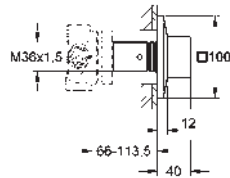

19 798 000 **chrome** **262.00**
19 798 DC0 **supersteel** *
19 798 A00 **hard graphite** *
19 798 AL0 **brushed hard graphite** **368.00**
Allure Brilliant
5-way diverter
set for final installation for 29 033
without concealed body
GROHE StarLight chrome finish
installation depth infinitely adjustable
66 - 113 mm