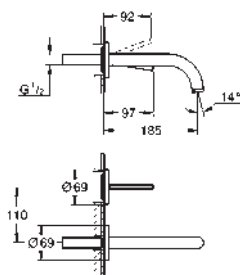

19 287 003	chrome	349.00
19 287 DC3	supersteel	488.00
19 287 GL3	cool sunrise	*
19 287 DA3	warm sunset	523.00
19 287 AL3	brushed hard graphite	558.00

Atrio
Two-hole basin mixer joystick
wall mounted
without concealed body
set for final installation for
23 429 000
GROHE FeatherControl Joystick cartridge
GROHE StarLight chrome finish
GROHE EcoJoy 5.7 l/min laminar mousseur
centre distance 110 mm
projection 185 mm