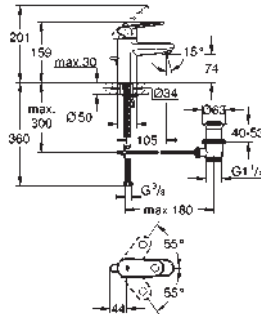

32 612 00E

chrome

194.00

Europlus
Single-lever basin mixer 1/2"
S-Size
metal lever
GROHE SilkMove 35 mm ceramic cartridge
adjustable flow rate limiter
adjustable minimum flow rate
approx. 2.5 l/min
temperature limiter
GROHE StarLight chrome finish
GROHE EcoJoy SpeedClean mousseur 5.7 l/min
GROHE QuickFixPlus installation
system with centering support
pop-up waste set 1 1/4"
flexible connection hoses

32 612 002

chrome

188.00

ditto, with non-restricted flow