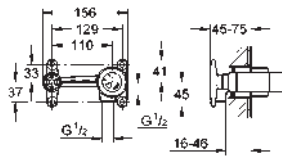

33 769 000 chrome 252.00

Single-lever mixer 1/2", concealed body
for 2-hole basin mixers
wall installation
without finishing trim set
GROHE SilkMove 46 mm ceramic cartridge
adjustable flow rate limiter
installation depth 45 to 75 mm
installation device