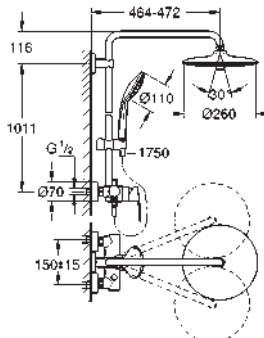

Euphoria System 260
Shower system with single lever mixer for wall mounting
consisting of:
horizontal swivable 450 mm shower arm
exposed single-lever shower mixer with diverter
allows change between:
head shower Euphoria 260 (26 457)
3 spray patterns:
Rain, SmartRain, Jet
with ball joint
rotation angle $\pm 15^\circ$
hand shower Euphoria 110 Massage (27 239 000)
3 spray patterns:
Rain, SmartRain, Massage
adjustable in height with gliding element
Silverflex shower hose 1750 mm (28 388 000)
GROHE EcoJoy 9,5 l/min flow limiter
GROHE SilkMove 46 mm ceramic cartridge
GROHE DreamSpray perfect spray pattern
GROHE StarLight chrome finish
GROHE SprayDimmer (Stepless flow
rate reduction)
SpeedClean anti-lime system
Inner WaterGuide for a longer life
Twistfree to prevent hose from twisting
suitable for instantaneous heaters
from 18 kW/h
minimum flow rate 7 l/min.
min. recommended pressure 1.0 bar

23 061 002 chrome 471.00