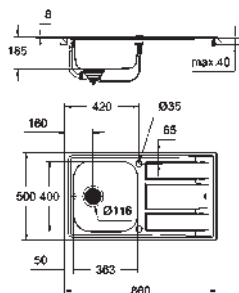

GROHE STAINLESS STEEL SINKS

Ref. No.

Colour

Price netto (€)

31 566 SD0

stainless steel

149.99

K400

Stainless steel sink with drainer

model: K400 45-S 86/50 1.0 rev
mounting type: standard built-in
material: stainless steel AISI 304 (V2A)
material thickness: 0.7 mm

GROHE StarLight finish

finish: satin finish

GROHE Whisper

min. cabinet size: 450 mm

dimensions: 860 x 500 mm

1 bowl: 362.5 x 400 x 188 mm

GROHE QuickFix installation system

sink mountable left or right

cut-out: 840 x 480 mm

drilling holes: 2 x 35 mm

drainer: automatic waste fitting

accessories included: automatic waste fitting,
waste kit, basket strainer waste, mounting set

31 567 SD0

stainless steel

215.83