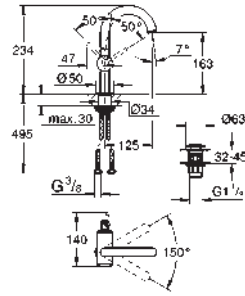

GROHE ATRIO

Ref. No. Colour Price netto (€)

32 043 003	chrome	260.00
32 043 DC3	supersteel	423.00
32 043 GL3	cool sunrise	*
32 043 DA3	warm sunset	*
32 043 AL3	brushed hard graphite	483.00

Atrio
Single-lever basin mixer 1/2"
M-Size
single hole installation
GROHE SilkMove 28 mm ceramic cartridge
GROHE StarLight chrome finish
GROHE EcoJoy 5.7 l/min laminar mousseur
swivel tubular C-spout with mousseur
stop limiter
Push-open waste set 1 1/4"
flexible connection hoses