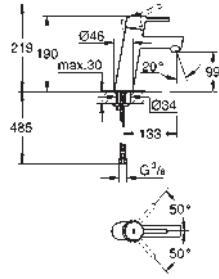

GROHE CONCETTO

Ref. No. Colour Price netto (€)

23 451 001 chrome 141.00

Concetto
Single-lever basin mixer 1/2"
M-Size
single hole installation
metal lever
GROHE SilkMove 28 mm ceramic cartridge
with temperature limiter
GROHE StarLight chrome finish
GROHE EcoJoy SpeedClean mousseur 5.7 l/min
GROHE QuickFix rapid installation system
smooth body
flexible connection hoses
min. recommended pressure 1.0 bar