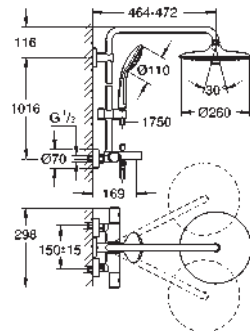

Euphoria System 260

Shower system with bath thermostat for wall mounting

consisting of:

horizontal swivable 450 mm shower arm

exposed thermostat with

Aquadimmer function

allows change between:

head shower Euphoria 260 (26 455)

3 spray patterns:

Rain, SmartRain, Jet

with ball joint

rotation angle $\pm 15^\circ$

bath inlet

separate diverter for hand shower

hand shower Euphoria 110 Massage (27 221 000)

3 spray patterns:

Rain, SmartRain, Massage

adjustable in height with gliding element

Silverflex shower hose 1750 mm (28 388 000)

distance between thermostat and upper bracket: 1016 mm

GROHE TurboStat compact cartridge

with wax thermoelement

GROHE SafeStop at 38°C

GROHE SafeStop Plus optional temperature limiter at 43°C included

GROHE DreamSpray perfect spray pattern

GROHE StarLight chrome finish

GROHE SprayDimmer (Stepless flow

rate reduction)

SpeedClean anti-lime system

Inner WaterGuide for a longer life

Twistfree to prevent hose from twisting

suitable for instantaneous heaters

from 18 kW/h

minimum flow rate 7 l/min.

min. recommended pressure 1.0 bar