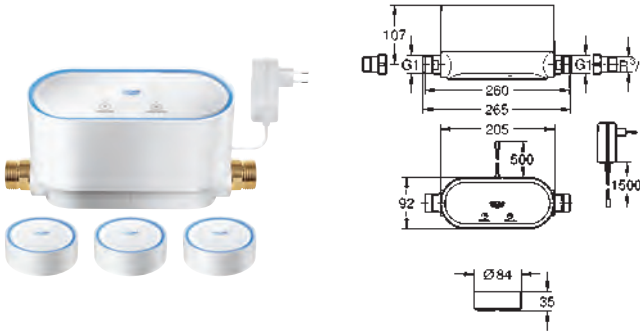

GROHE SENSE

Article No. Colour Price

22 502 LNO white 540.83

GROHE Sense kit
1 x GROHE Sense Guard smart water controller + 3 x GROHE Sense smart water sensor
Made in Germany

1 x GROHE Sense Guard Dispozitivul inteligent de control al apei for wireless LAN, mains powered, 230 V

for single-family houses
cold water only
detects pipe breaks, micro leaks, frost risk and unusual water flow automatic, manual or remote shut off function to limit water damage
senses flow rate, water pressure and system temperature
tracks water consumption
receive notifications and customize settings via GROHE Ondus App
status indication via LED light, buzzer and push notifications
wireless LAN 2.4 GHz, WPA/WPA2 protected
for horizontal or vertical installation right downstream the water meter
use of wall mounting set 22 501 000 with G1" connection recommended, sold separately
including R3/4" mounting nuts, extendable power cable 0.7 m, plug type C
acoustic group I in accordance with DIN 4109
to be installed on cold water pipes only

3 x GROHE Sense smart water sensor

for wireless LAN, battery powered
automatic flooding alarm and frost risk alarm
senses room temperature
receive notifications and customize settings via GROHE Ondus App
status indication via LED light, buzzer and app
for placement on a flat non-conductive surface
wireless LAN 2.4 GHz, WPA/WPA2 protected
including 9 x AAA batteries
CE approved