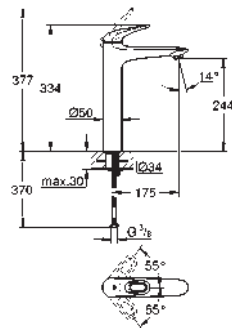

23 570 003 **chrome** **231.00**
23 570 LS3 **moon white/chrome** **298.00**
Eurostyle
Single-lever basin mixer 1/2"
XL-Size
single hole installation
loop metal lever
for free-standing basins
GROHE SilkMove 35 mm ceramic cartridge
with temperature limiter
GROHE StarLight chrome finish
GROHE EcoJoy mousseur 5.7 l/min
GROHE QuickFix rapid installation system
smooth body
flexible connection hoses