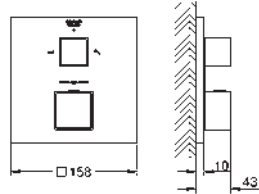

GROHE GROHTHERM CUBE

Ref. No. Colour Price netto (€)

24 155 000 chrome 453.00

Grotherm Cube
Thermostatic bath tub mixer for 2 outlets
with integrated shut off/diverter valve

set for final installation for
GROHE Rapido SmartBox 35 600 000
GROHE TurboStat compact cartridge
with wax thermoelement
GROHE StarLight chrome finish
wall escutcheon with **GROHE QuickFix** (covered
escutcheon- and shaft sealing, covered fixing)
metal escutcheon, retroactively 6° adjustable
printed shower and bath symbol
GROHE SafeStop at 38°C
GROHE SafeStop Plus optional temperature limiter at 43°C or 46°C included
GROHE AquaDimmer, integrated shut off/diverter valve
flow performance:
outlet B = 27 l/min
outlet C = 30 l/min
without roughing-in-set

35 600 000 chrome 68.00
GROHE Rapido SmartBox universal rough-in box for concealed installation

34 741 000 chrome 1,070.00