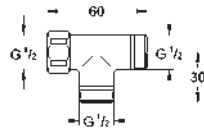

T connection, 1/2"
for connection to shower and bath/shower- mixer
union nut 1/2"
2 connections 1/2" for the shower hose or drain valves
GROHE StarLight chrome finish

28 988 000 chrome 59.00