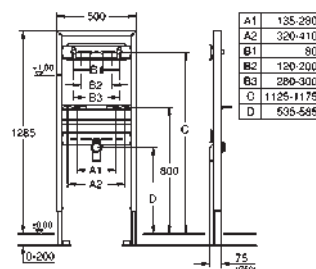

Rapid SL

Element for wash basin, for wall mounted fittings

1.30 m installation height

for on-the-wall installations or studded walls

powder coated steel frame, self-supporting

for dry-cladding, completely pre-assembled

with fixed connections

quick adjustment, lockable

fixing material

TÜV approved

wash basin fixing bolts M10 with

fixing device for ceramic

variable distance of fixing bolts

HT-outlet bend Ø 50 mm

seal Ø 32 mm

2 noise protected fitting connections 1/2"

for on-the-wall installation please order wall brackets 38 558 00M (sold separately)