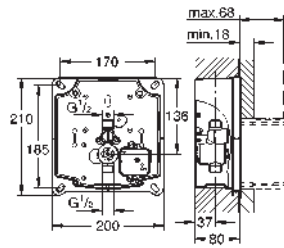

GROHE URINAL FLUSH VALVES

Ref. No.

Colour

Price netto (€)

37 338 000

chrome

131.00

GROHE Rapido U
roughing-in set for urinal
for manual actuation or Tectron
infra-red electronic 6 V or 230 V
water group with stop valve
flow pressure min 0.5 bar
operating pressure max 10 bar
flush aid
functional unit checked ex factory
water supply connections 1/2" outer thread
connecting box for mains supply
installation box with gasket
fixing points for dry cladding and
masonry-in
shortable inspection shaft incl. protection