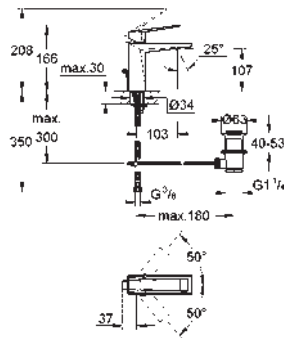

GROHE ALLURE BRILLIANT

Ref. No. Colour Price netto (€)

23 029 000	chrome	585.00
23 029 DC0	supersteel	*
23 029 A00	hard graphite	751.00
23 029 AL0	brushed hard graphite	801.00

Allure Brilliant
Single-lever basin mixer 1/2"
M-Size
single hole installation
GROHE SilkMove 28 mm ceramic cartridge
temperature limiter, GROHE StarLight chrome finish
GROHE EcoJoy 5.0 l/min. flow limiter
GROHE QuickFix installation system
spout with integrated mousseur
pop-up waste set 1 1/4"
flexible connection hoses
min. recommended pressure 1.0 bar

23 033 000	chrome	585.00
23 033 DC0	supersteel	*
23 033 A00	hard graphite	*
23 033 AL0	brushed hard graphite	*
ditto, smooth body