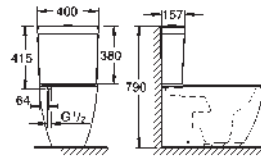

39 579 000 alpine white 154.00

Essence
Exposed flushing cistern for close coupled combination
bottom inlet
inlet and outlet concealed
including flushing set GROHE AV1
dual flush 4,5/3 l
including fixation set
sanitary ware
24 pieces per pallet