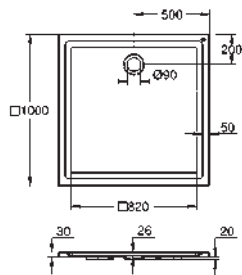

GROHE ACRYLIC SHOWER TRAYS

GROHE ACRYLIC SHOWER TRAYS

Ref. No. Colour Price netto (€)

39 300 000 alpine white 157.00

Acrylic shower tray 1000 x 1000
 dimensions: 1000 x 1000 mm
 depth: 30 mm
 material: acrylic
 diameter of waste outlet: 90 mm
 recommended GROHE waste sets: 49 533 000 (vertical) and 49 534 000 (horizontal), sold separately
 recommended installation material: MEPA universal shower tray base unit BW 5 (# 150130) and wall rails for shower trays (# 190032) or MEPA mounting frame SF (# 150183)
 rim sealing (# 180040)
 recommended Poresta installation set # 17014416
 recommended Schedel installation set SD 90083
20 pieces per pallet