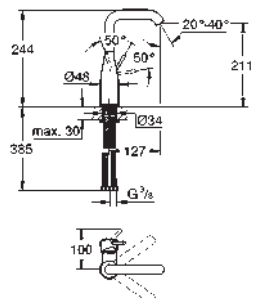

23 541 001 **chrome** **195.00**

Essence
Single-lever basin mixer 1/2"
L-Size
single hole installation
metal lever
GROHE SilkMove 28 mm ceramic cartridge
with temperature limiter
GROHE StarLight chrome finish
GROHE EcoJoy mousseur 5.7 l/min
GROHE AquaGuide adjustable mousseur
GROHE QuickFix Plus installation system
swivel spout with mousseur and stop limiter
smooth body
flexible connection hoses
min. recommended pressure 1.0 bar