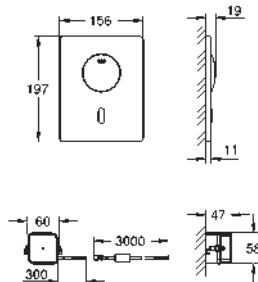

Tectron Skate Bluetooth
Infra-red electronic for WC
for flushing cistern GD 2
with transformer 100-240 V AC, 50-60 Hz, 6.75 V DC
with infrared sensor and Bluetooth module for
bi-directional communication for monitoring,
configuration and service purpose
with additional manual actuation
GROHE StarLight finish
front plate 156 x 197 mm
servo motor
with Bluetooth 4.0* for wireless data communication
for Apple** and Android devices
Bluetooth range (max. 10 m) varies depending on used
materials and walls between transmitter and receiver
monitoring
password protected products
app detects all Bluetooth products in range
auto flush cycles and timing last auto flush
usage per day / 30 days
configuration
detection range and shut off delay
auto flush
cleaning mode
2 on/off timers
identification by name
service
send and save 3 profiles
reset to factory or user settings
hard and software version
CE approved