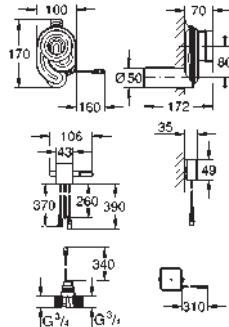

Temperature sensor for urinal

with transformer 100-240 V AC, 50-60 Hz, 6.75 V DC

can be used with 39 376 000
siphon with temperature sensor
cartridge with solenoid valve
and dirt strainer
flow pressure min 0.5 bar
operating pressure max 10 bar

7 pre-set programs:
auto flush
cleaning mode
pre-flush on/off
CE approved

39 367 000

chrome

573.00