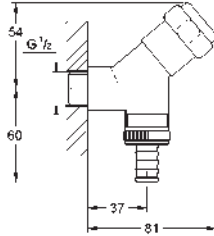

41 010 000 **chrome** **28.00**
Original WAS connecting valve 1/2"
wall mounted
grease chamber headpart 1/2" for closable hose connection
non-return valve type EB
protected against backflow
GROHE StarLight finish

41 015 000 **chrome** **59.00**
ditto, 1/2", with pipe ventilating valve