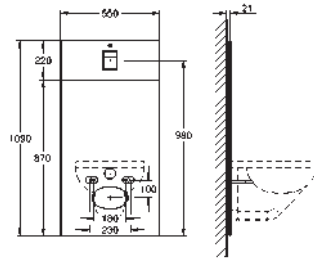

GROHE RAPID SL FOR WC

Ref. No.

Colour

Price netto (€)

39 374 KS0

velvet black

762.00

GROHE glass module

for Rapid SL / Uniset

with flushing cistern GD 2

for connecting shower toilet Sensia Arena

or common wall-hung WCs

for tiled/plastered walls

two-piece glass cover made of tempered safety glass (8 mm)

upper part removable for maintenance

flush plate Skate Cosmopolitan, chrome, flush plate

is kept flush with glass cover

HPL mounting plate with hole pattern for all connections

mounting plate with concealed water connection

for shower toilet Sensia Arena

mounting plate with with quality edges in silver finish

set for noise protection

including accessory for mounting glass plate and WC ceramic