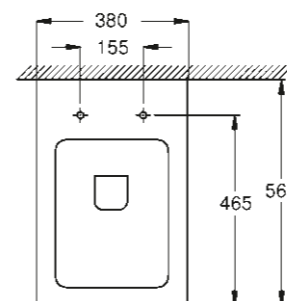

39 482 00H
Vessel basin
40 cm

39 479 00H
Drop-in basin
60 cm

39 483 00H
Handrinse basin
45 cm

WC/BIDET

39 480 00H
Undercounter basin
50 cm

39 244 00H
Wall hung WC
rimless

39 481 00H
Vessel basin
50 cm

39 485 00H
Floorstanding WC back to wall
rimless