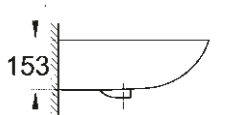

TECHNICAL DRAWINGS

To help you plan your bathroom down to the last detail, here are the important dimensions of all ceramic lines and shower tray collection.

BAU CERAMIC VERSATILITY FOR A MODERN LIFE

WASHBASIN