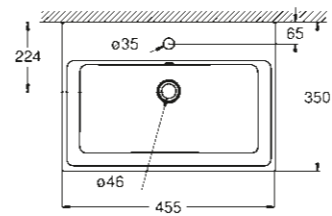

39 483 00H
Handrinse basin
45 cm

WC/BIDET