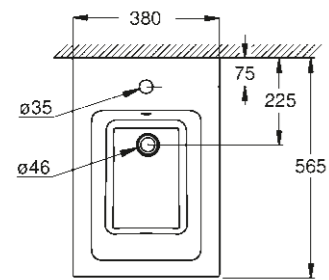

39 486 00H
Wall hung bidet