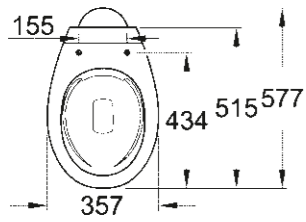

39 431 000
Floorstanding WC
rimless