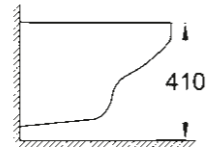

39 432 000
Floorstanding bidet