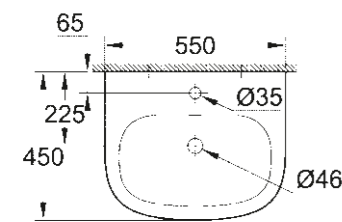

39 336 000
39 336 00H*
Wall hung basin
55 cm