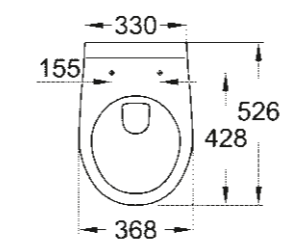

39 491 000
Wall hung WC
open rim