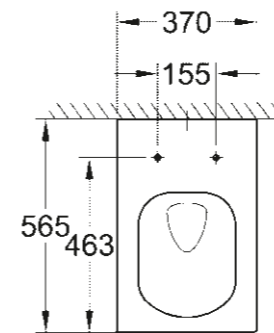

39 482 00H
Vessel basin
40 cm

39 479 00H
Drop-in basin
60 cm

39 483 00H
Handrinse basin
45 cm

WC/BIDET

39 480 00H
Undercounter basin
50 cm

39 244 00H
Wall hung WC
rimless

39 481 00H
Vessel basin
50 cm

39 485 00H
Floorstanding WC back to wall
rimless