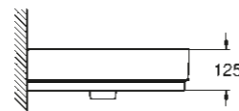

39 473 00H
Wall hung basin
60 cm