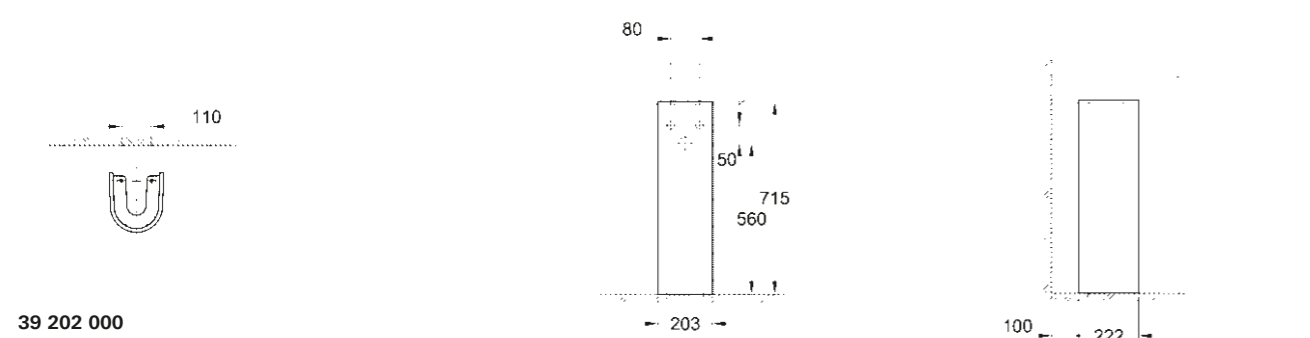

39 423 000
Undercounter basin
55 cm

* With PureGuard

PEDESTAL

39 201 000
Semi pedestal for wash basins

39 325 000
Semi pedestal for handrinse basin
45 cm

39 202 000
Pedestal for wash basins

WC/ BIDET

39 328 000
39 328 00H*
Wall hung WC
rimless