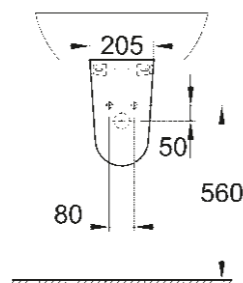

39 427 000
Wall hung WC
rimless

39 423 000
Undercounter basin
55 cm

39 491 000
Wall hung WC
open rim

PEDESTAL

39 426 000
Semi pedestal for wash basins

39 351 000
Wall hung WC
rimless
Seat & cover soft close
Quick release function