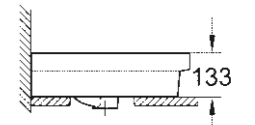

39 324 000
39 324 00H*
Handrinse basin
45 cm