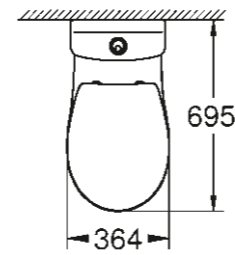

39 346 000
WC closed coupled combination:
WC, rimless, vertical outlet (39 429 000)
Cistern side inlet (39 437 000)
Seat & cover soft close (39 493 000)