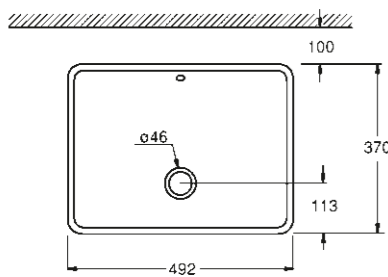

39 482 00H
Vessel basin
40 cm

39 479 00H
Drop-in basin
60 cm

39 483 00H
Handrinse basin
45 cm

WC/BIDET

39 480 00H
Undercounter basin
50 cm

39 244 00H
Wall hung WC
rimless

39 481 00H
Vessel basin
50 cm

39 485 00H
Floorstanding WC back to wall
rimless