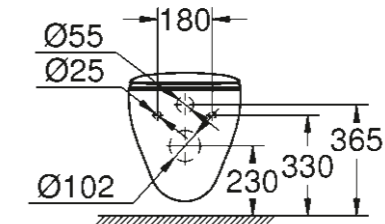

39 427 000
Wall hung WC
rimless

39 423 000
Undercounter basin
55 cm

39 491 000
Wall hung WC
open rim

PEDESTAL

39 426 000
Semi pedestal for wash basins

39 351 000
Wall hung WC
rimless
Seat & cover soft close
Quick release function