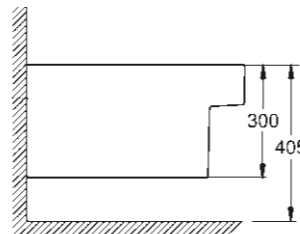

39 488 000
Seat & cover soft close
quick release function

39 486 00H
Wall hung bidet

39 487 00H
Floorstanding bidet

UNIVERSAL SHOWER TRAY COLLECTION

MODERN DESIGN FOR ALL MOUNTING OPTIONS

39 300 000*
Universal shower tray 100 cm x 100 cm