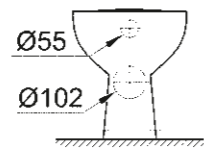

39 346 000
WC closed coupled combination:
WC, rimless, vertical outlet (39 429 000)
Cistern side inlet (39 437 000)
Seat & cover soft close (39 493 000)