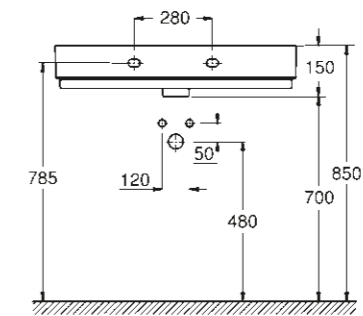

39 475 00H
Countertop basin
100 cm