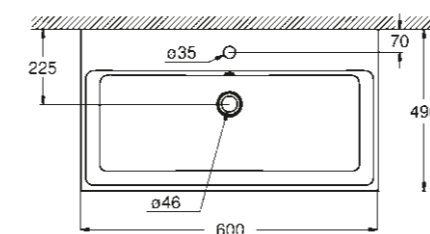

39 469 00H
Wall hung basin
80 cm

39 473 00H
Wall hung basin
60 cm

39 474 00H
Wall hung basin
50 cm

39 475 00H
Countertop basin
100 cm

39 476 00H
Countertop basin
80 cm

39 477 00H
Countertop basin
60 cm

39 478 00H
Countertop basin
50 cm