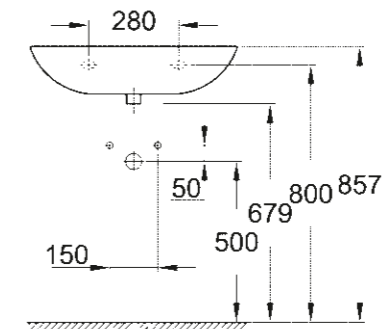

TECHNICAL DRAWINGS

To help you plan your bathroom down to the last detail, here are the important dimensions of all ceramic lines and shower tray collection.

BAU CERAMIC VERSATILITY FOR A MODERN LIFE

WASHBASIN