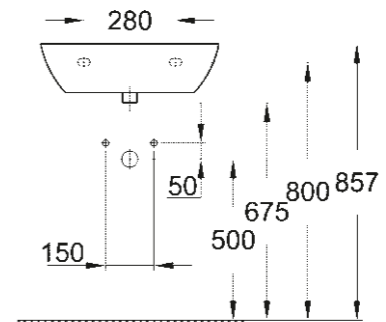

TECHNICAL DRAWINGS

To help you plan your bathroom down to the last detail, here are the important dimensions of all ceramic lines and shower tray collection.

BAU CERAMIC VERSATILITY FOR A MODERN LIFE

WASHBASIN