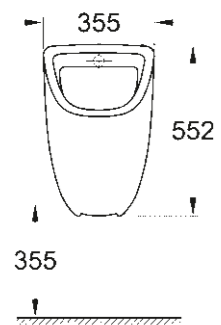

39 439 000
Urinal top inlet

BIDET/URINAL

39 433 000
Wall hung bidet

39 432 000
Floorstanding bidet

39 438 000
Urinal concealed inlet

EURO CERAMIC IN TUNE WITH MY LIFESTYLE

WASHBASIN/PEDESTAL

39 323 000
39 323 00H*
Wall hung basin
65 cm