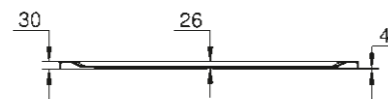

39 308 000*
Universal shower tray 90 cm x 120 cm