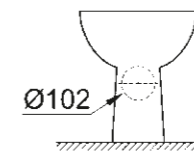

39 347 000
WC closed coupled combination:
WC, boxed rim, horizontal outlet (39 428 000)
Cistern side inlet (39 437 000), Seat & cover soft close (39 493 000)