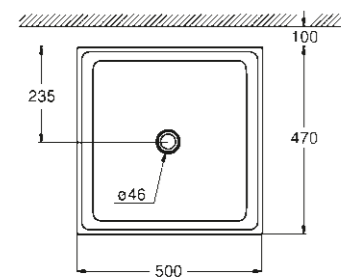

39 481 00H
Vessel basin
50 cm