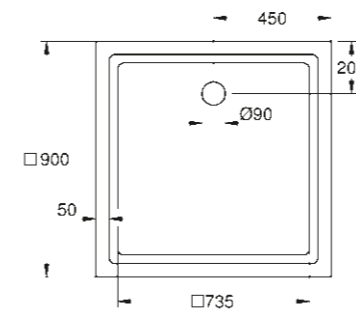

39 488 000
Seat & cover soft close
quick release function

39 486 00H
Wall hung bidet

39 487 00H
Floorstanding bidet

UNIVERSAL SHOWER TRAY COLLECTION

MODERN DESIGN FOR ALL MOUNTING OPTIONS

39 300 000*
Universal shower tray 100 cm x 100 cm