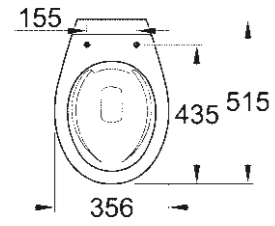

39 427 000
Wall hung WC
rimless

39 423 000
Undercounter basin
55 cm

39 491 000
Wall hung WC
open rim

PEDESTAL

39 426 000
Semi pedestal for wash basins

39 351 000
Wall hung WC
rimless
Seat & cover soft close
Quick release function