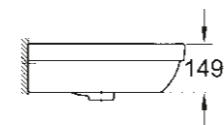

39 336 000
39 336 00H*
Wall hung basin
55 cm