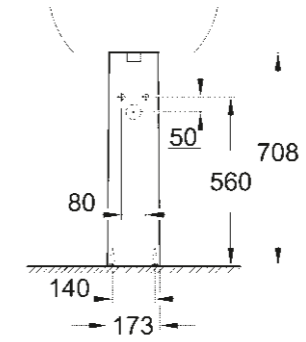

TECHNICAL DRAWINGS

To help you plan your bathroom down to the last detail, here are the important dimensions of all ceramic lines and shower tray collection.

BAU CERAMIC VERSATILITY FOR A MODERN LIFE

WASHBASIN

39 420 000
Wall hung basin
65 cm

39 421 000
Wall hung basin
60 cm

39 440 000
Wall hung basin
55 cm

39 424 000
Handrinse basin
45 cm

39 425 000
Pedestal for wash basins

39 422 000
Drop in basin
55 cm

WC/CISTERN