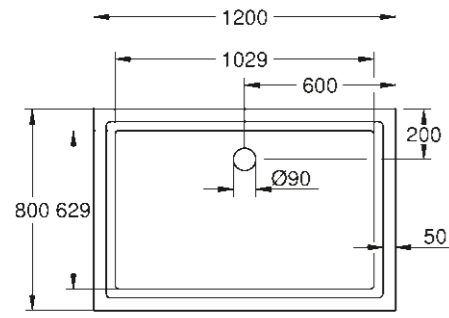

39 305 000*
Universal shower tray 80 cm x 120 cm