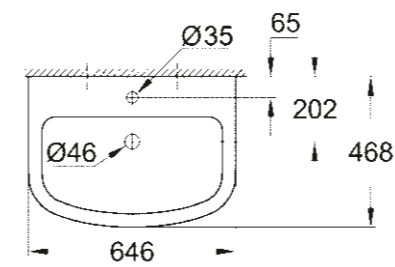

SELECTION CUBE
TOWEL RING
40 766 000

SHOWER TRAYS

UNIVERSAL SHOWER TRAY
90 CM X 90 CM
39 301 000*

UNIVERSAL SHOWER TRAY
80 CM X 120 CM
39 305 000*

UNIVERSAL SHOWER TRAY
100 CM X 100 CM
39 300 000*

* Launch Q3/2018

TECHNICAL DRAWINGS

To help you plan your bathroom down to the last detail, here are the important dimensions of all ceramic lines and shower tray collection.

BAU CERAMIC VERSATILITY FOR A MODERN LIFE

WASHBASIN