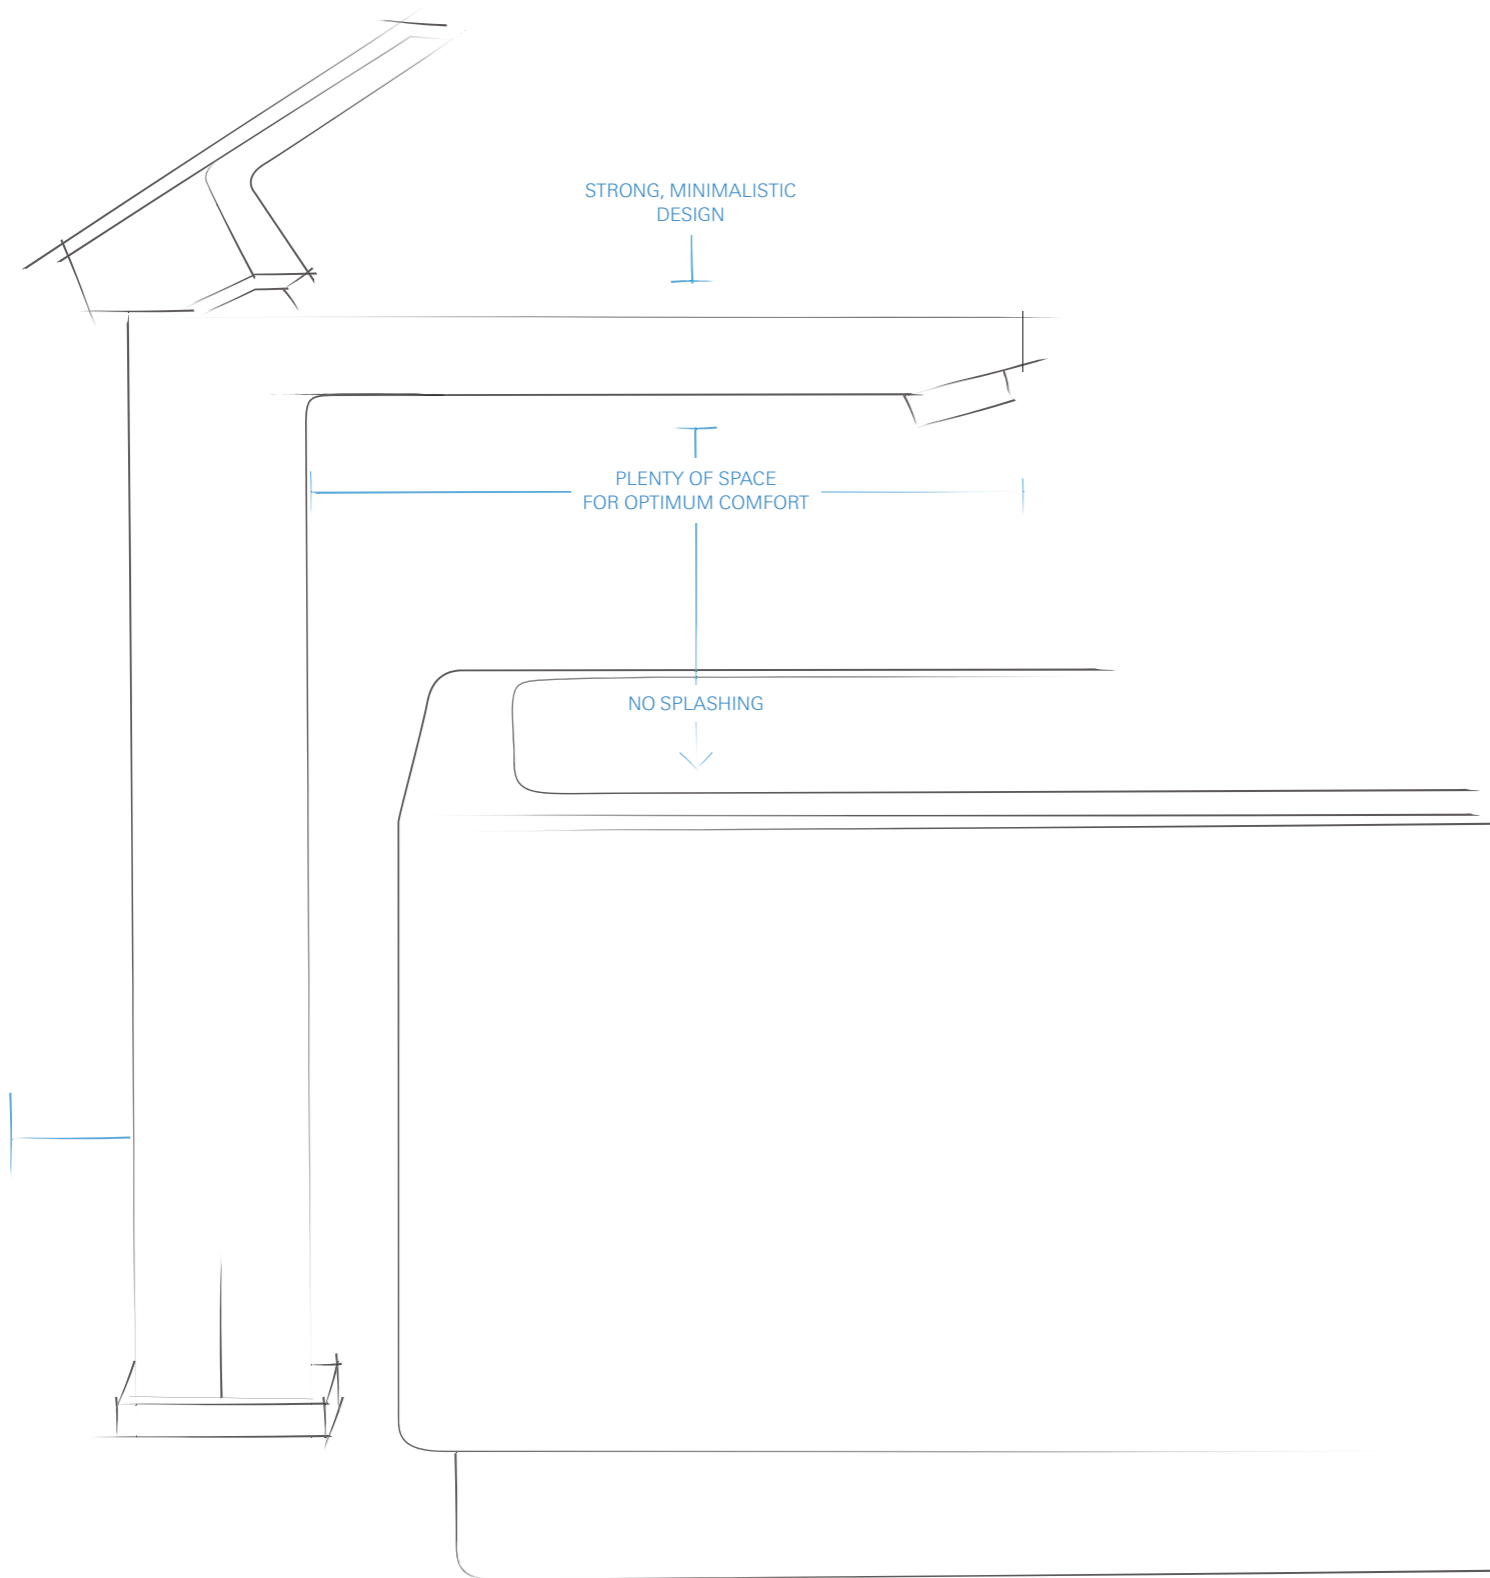

Finding a perfect match isn't easy. That's also true for the bathroom. Because our ceramics come with a selection of recommended combinations that fit our basin mixers, showers and sanitary systems they complement one other in both design and technology: the overwhelming variety of options is distilled into one simple choice. Save yourself the trial and error and make only one easy choice: for a perfect match.