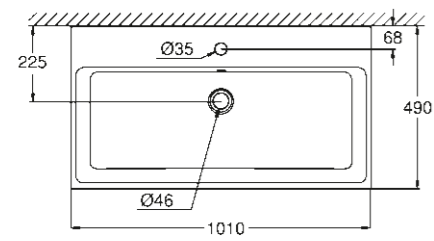

39 208 000
39 208 00H*
Wall hung bidet

39 333 000
Cistern side and back inlet

39 340 000
39 340 00H*
Floorstanding bidet

* With PureGuard

CUBE CERAMIC

A CLEAR STYLE STATEMENT

WASHBASIN

39 386 00H
Wall hung basin
100 cm