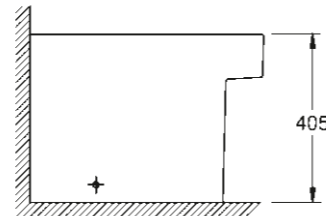

39 488 000
Seat & cover soft close
quick release function

39 486 00H
Wall hung bidet

39 487 00H
Floorstanding bidet

UNIVERSAL SHOWER TRAY COLLECTION

MODERN DESIGN FOR ALL MOUNTING OPTIONS

39 300 000*
Universal shower tray 100 cm x 100 cm