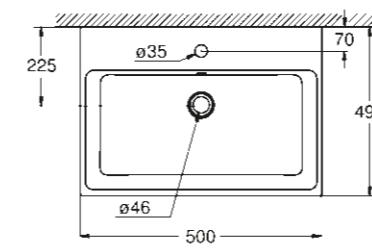

39 474 00H
Wall hung basin
50 cm