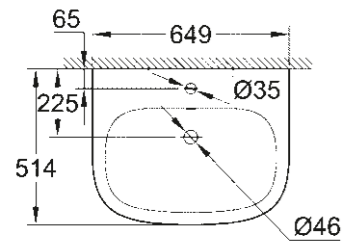

39 439 000
Urinal top inlet

BIDET/URINAL

39 433 000
Wall hung bidet

39 432 000
Floorstanding bidet

39 438 000
Urinal concealed inlet

EURO CERAMIC IN TUNE WITH MY LIFESTYLE

WASHBASIN/PEDESTAL

39 323 000
39 323 00H*
Wall hung basin
65 cm