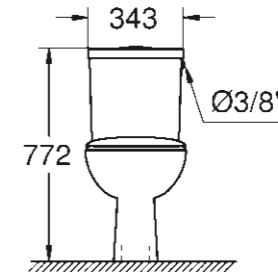

39 431 000
Floorstanding WC
rimless