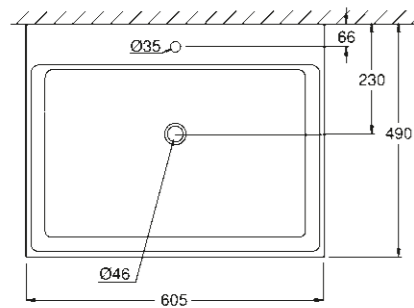

39 479 00H
Drop-in basin
60 cm