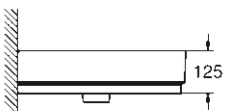

39 475 00H
Countertop basin
100 cm