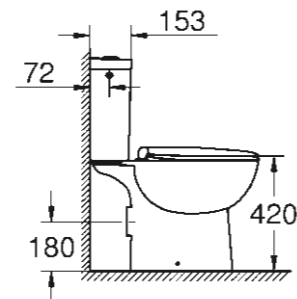

39 437 000
Cistern side inlet