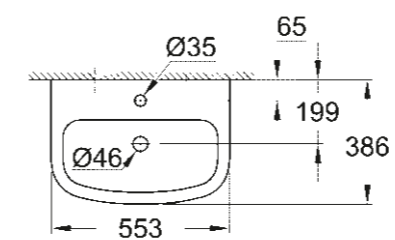

TECHNICAL DRAWINGS

To help you plan your bathroom down to the last detail, here are the important dimensions of all ceramic lines and shower tray collection.

BAU CERAMIC VERSATILITY FOR A MODERN LIFE

WASHBASIN