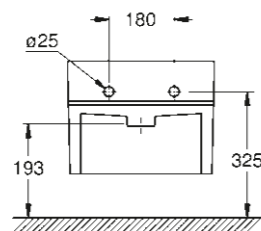

UNIVERSAL SHOWER TRAY COLLECTION

MODERN DESIGN FOR ALL MOUNTING OPTIONS