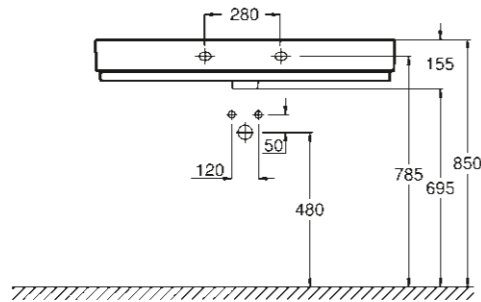

39 208 000
39 208 00H*
Wall hung bidet

39 333 000
Cistern side and back inlet

39 340 000
39 340 00H*
Floorstanding bidet

* With PureGuard

CUBE CERAMIC

A CLEAR STYLE STATEMENT

WASHBASIN

39 386 00H
Wall hung basin
100 cm