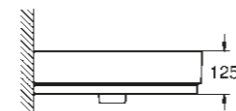

39 474 00H
Wall hung basin
50 cm