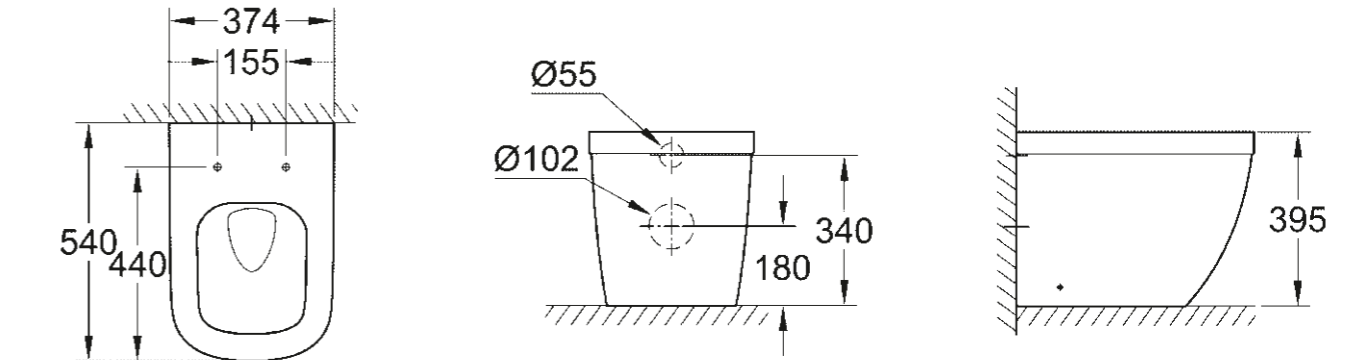

39 339 000
39 339 00H*
Floorstanding WC
back to wall
rimless