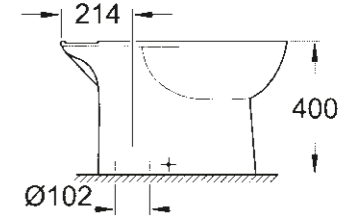

39 493 000
Seat & cover soft close
quick release function
39 492 000
w/o soft close
quick release function