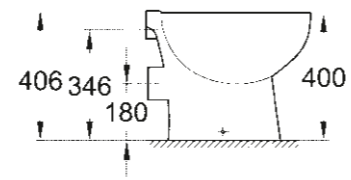

39 346 000
WC closed coupled combination:
WC, rimless, vertical outlet (39 429 000)
Cistern side inlet (39 437 000)
Seat & cover soft close (39 493 000)