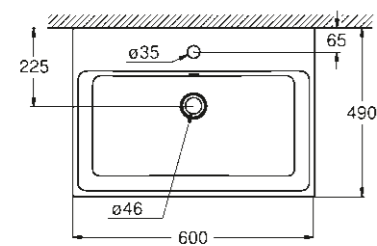

39 473 00H
Wall hung basin
60 cm