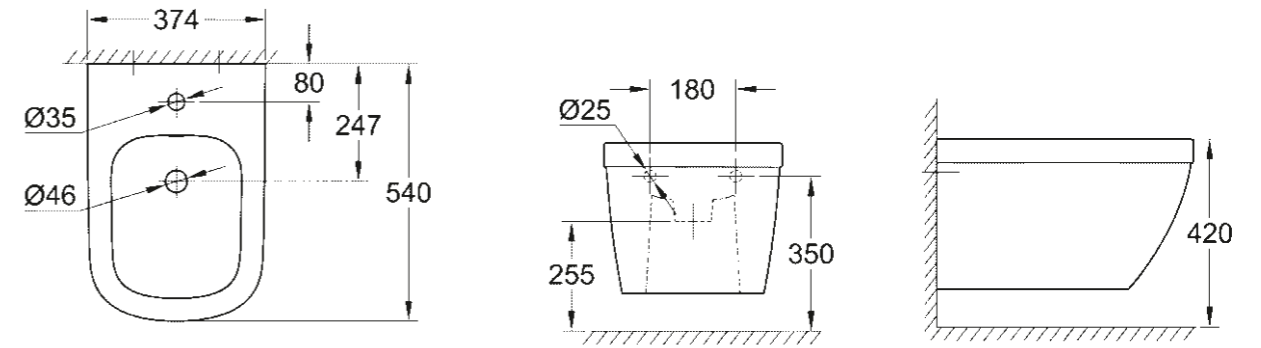

39 208 000
39 208 00H*
Wall hung bidet

39 333 000
Cistern side and back inlet

39 340 000
39 340 00H*
Floorstanding bidet

* With PureGuard

CUBE CERAMIC

A CLEAR STYLE STATEMENT

WASHBASIN

39 386 00H
Wall hung basin
100 cm