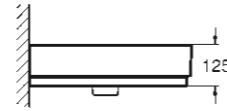

39 208 000
39 208 00H*
Wall hung bidet

39 333 000
Cistern side and back inlet

39 340 000
39 340 00H*
Floorstanding bidet

* With PureGuard

CUBE CERAMIC

A CLEAR STYLE STATEMENT

WASHBASIN

39 386 00H
Wall hung basin
100 cm