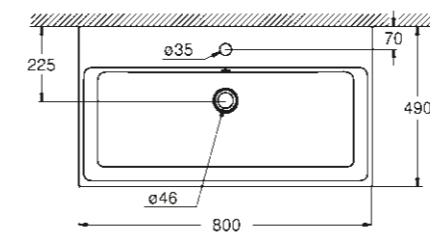

39 469 00H
Wall hung basin
80 cm

39 473 00H
Wall hung basin
60 cm

39 474 00H
Wall hung basin
50 cm

39 475 00H
Countertop basin
100 cm

39 476 00H
Countertop basin
80 cm

39 477 00H
Countertop basin
60 cm

39 478 00H
Countertop basin
50 cm