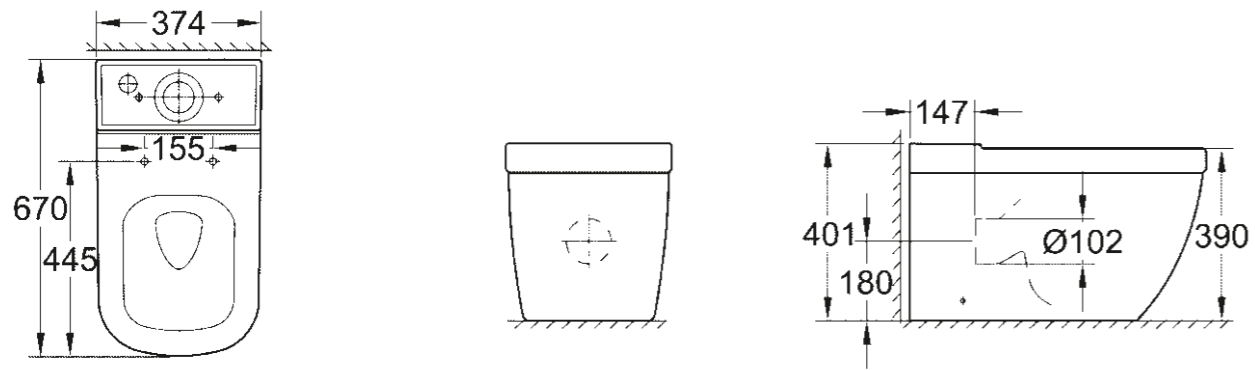

39 338 000
Floorstanding WC for closed coupled combination
Triple Vortex, universal outlet