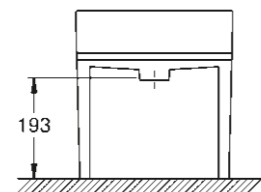

39 488 000
Seat & cover soft close
quick release function

39 486 00H
Wall hung bidet

39 487 00H
Floorstanding bidet

UNIVERSAL SHOWER TRAY COLLECTION

MODERN DESIGN FOR ALL MOUNTING OPTIONS

39 300 000*
Universal shower tray 100 cm x 100 cm