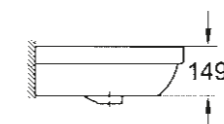

39 337 000
39 337 00H*
Countertop basin
60 cm