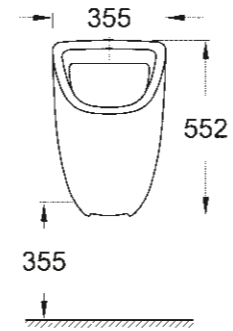

39 347 000
WC closed coupled combination:
WC, boxed rim, horizontal outlet (39 428 000)
Cistern side inlet (39 437 000), Seat & cover soft close (39 493 000)

39 437 000
Cistern side inlet

39 436 000
Cistern bottom inlet