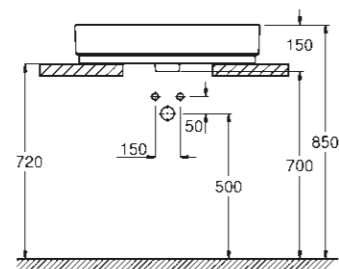

39 481 00H
Vessel basin
50 cm