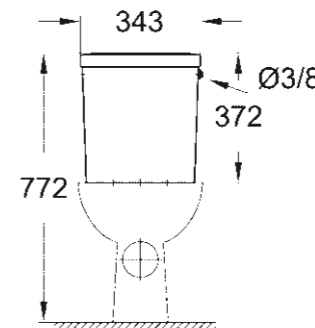

39 347 000
WC closed coupled combination:
WC, boxed rim, horizontal outlet (39 428 000)
Cistern side inlet (39 437 000), Seat & cover soft close (39 493 000)

39 437 000
Cistern side inlet

39 436 000
Cistern bottom inlet