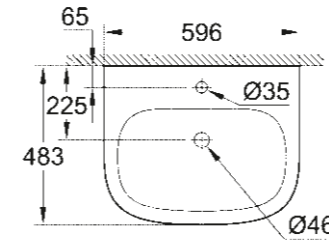

39 337 000
39 337 00H*
Countertop basin
60 cm