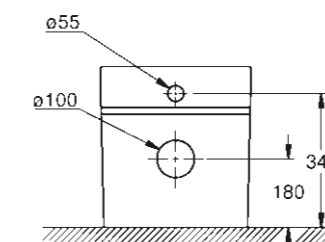

39 485 00H
Floorstanding WC back to wall
rimless