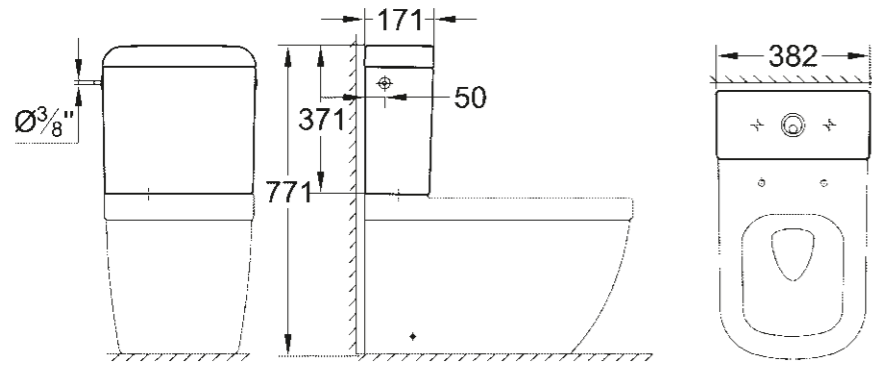

39 208 000
39 208 00H*
Wall hung bidet

39 333 000
Cistern side and back inlet

39 340 000
39 340 00H*
Floorstanding bidet

* With PureGuard

CUBE CERAMIC

A CLEAR STYLE STATEMENT

WASHBASIN

39 386 00H
Wall hung basin
100 cm