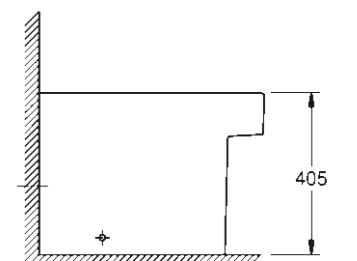

39 485 00H
Floorstanding WC back to wall
rimless