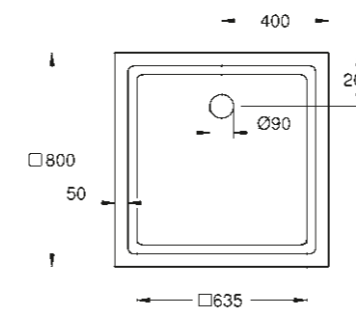

39 302 000*
Universal shower tray 80 cm x 80 cm