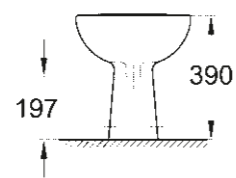

39 439 000
Urinal top inlet

BIDET/URINAL

39 433 000
Wall hung bidet

39 432 000
Floorstanding bidet

39 438 000
Urinal concealed inlet

EURO CERAMIC IN TUNE WITH MY LIFESTYLE

WASHBASIN/PEDESTAL

39 323 000
39 323 00H*
Wall hung basin
65 cm