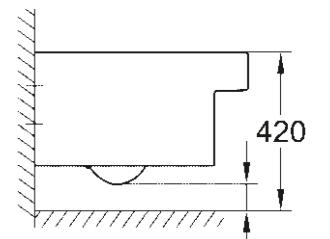

39 244 00H
Wall hung WC
rimless