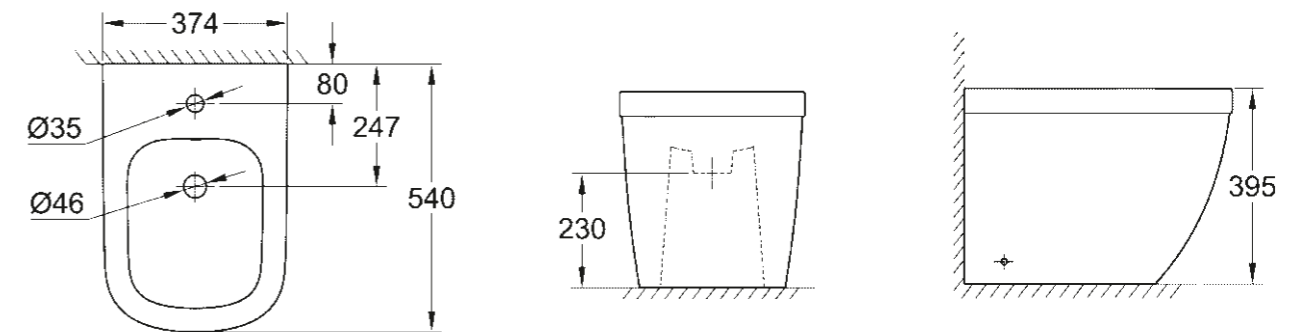

39 340 000
39 340 00H*
Floorstanding bidet

* With PureGuard