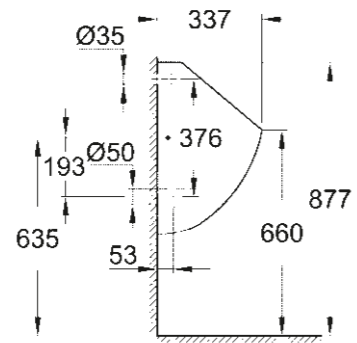

39 439 000
Urinal top inlet

BIDET/URINAL

39 433 000
Wall hung bidet

39 432 000
Floorstanding bidet

39 438 000
Urinal concealed inlet

EURO CERAMIC IN TUNE WITH MY LIFESTYLE

WASHBASIN/PEDESTAL

39 323 000
39 323 00H*
Wall hung basin
65 cm