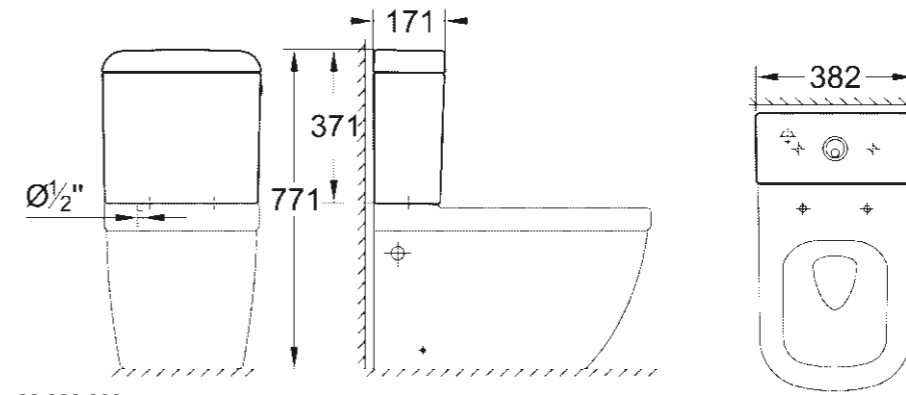

39 332 000
Cistern bottom inlet