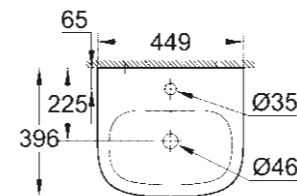

39 324 000
39 324 00H*
Handrinse basin
45 cm