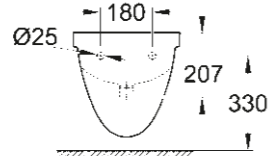

39 432 000
Floorstanding bidet