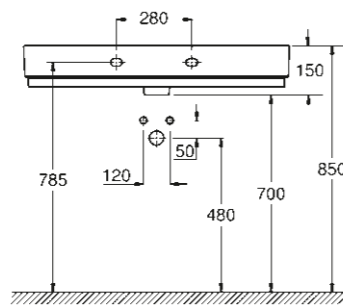

39 473 00H
Wall hung basin
60 cm