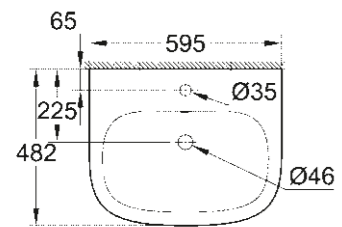

39 439 000
Urinal top inlet

BIDET/URINAL

39 433 000
Wall hung bidet

39 432 000
Floorstanding bidet

39 438 000
Urinal concealed inlet

EURO CERAMIC IN TUNE WITH MY LIFESTYLE

WASHBASIN/PEDESTAL

39 323 000
39 323 00H*
Wall hung basin
65 cm