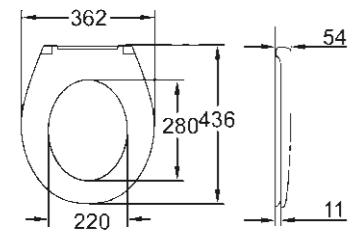

39 493 000
Seat & cover soft close
quick release function
39 492 000
w/o soft close
quick release function