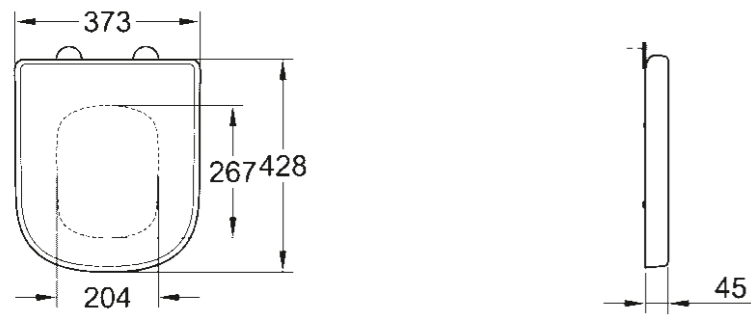

39 458 000
Seat & cover soft close for compact WC
quick release function
39 459 000
w/o soft close