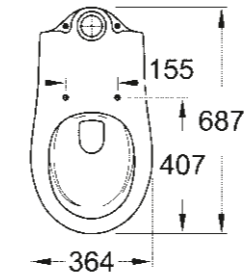

39 429 000
Floorstanding WC for closed coupled combination
rimless, vertical outlet