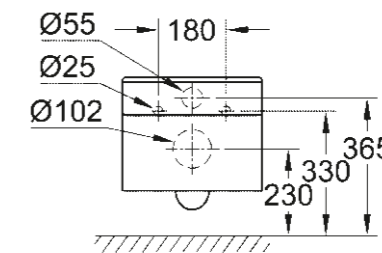

39 244 00H
Wall hung WC
rimless