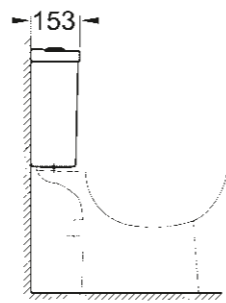

39 347 000
WC closed coupled combination:
WC, boxed rim, horizontal outlet (39 428 000)
Cistern side inlet (39 437 000), Seat & cover soft close (39 493 000)

39 437 000
Cistern side inlet

39 436 000
Cistern bottom inlet