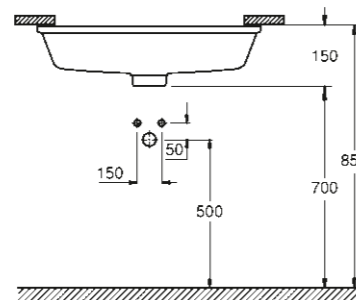

39 480 00H
Undercounter basin
50 cm