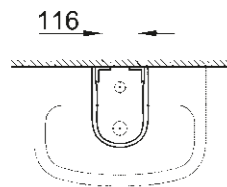

39 427 000
Wall hung WC
rimless

39 423 000
Undercounter basin
55 cm

39 491 000
Wall hung WC
open rim

PEDESTAL

39 426 000
Semi pedestal for wash basins

39 351 000
Wall hung WC
rimless
Seat & cover soft close
Quick release function