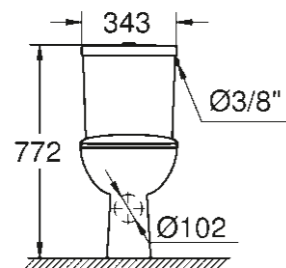

39 347 000
WC closed coupled combination:
WC, boxed rim, horizontal outlet (39 428 000)
Cistern side inlet (39 437 000), Seat & cover soft close (39 493 000)