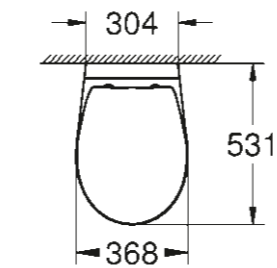

39 427 000
Wall hung WC
rimless

39 423 000
Undercounter basin
55 cm

39 491 000
Wall hung WC
open rim

PEDESTAL

39 426 000
Semi pedestal for wash basins

39 351 000
Wall hung WC
rimless
Seat & cover soft close
Quick release function