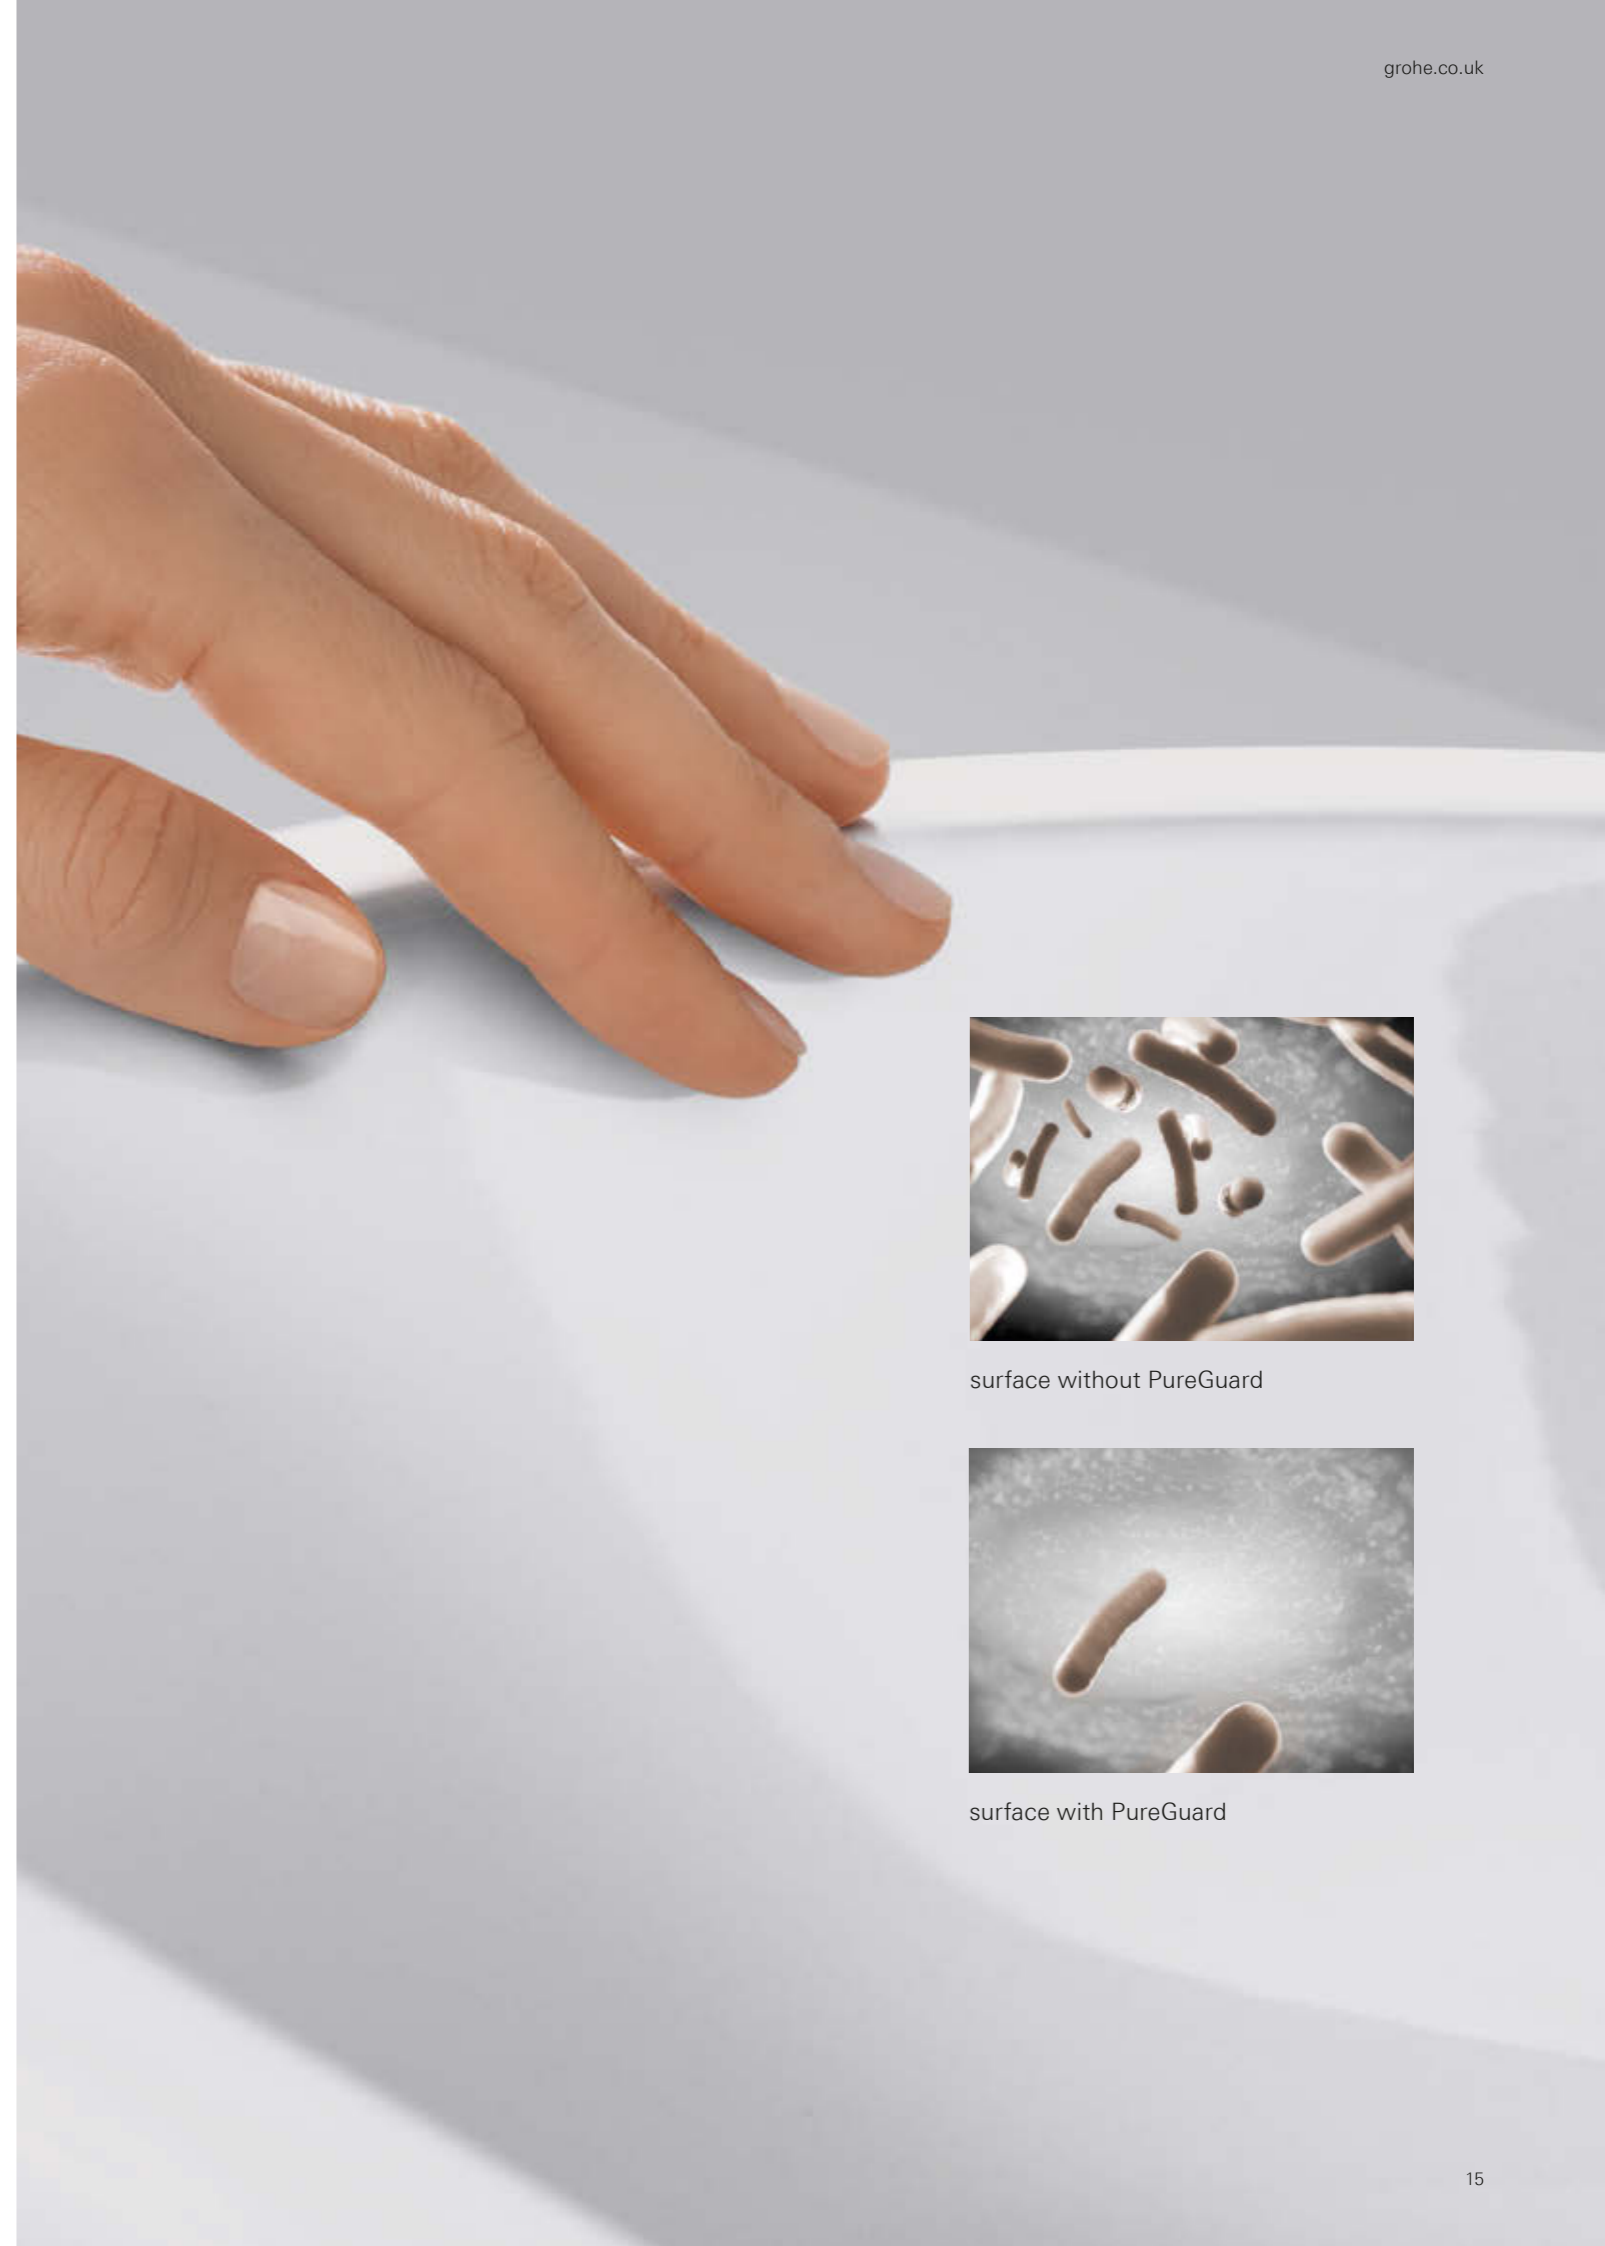

The smooth surface also locks out dirt resulting from limescale and grime and is effortless to clean.

- Keeps your ceramics clean and sparkling white
- Anti-bacterial ions prevent bacteria growth

PUREGUARD

TRIPLE VORTEX

RIMLESS TECHNOLOGY LEAVES BACTERIA NOWHERE TO HIDE

With GROHE rimless technology, every surface of your toilet is easy to reach and effortless to keep clean, even in places you can't see. It makes bacteria hiding in corners and crevices under the rim a thing of the past. GROHE rimless technology leaves bacteria nowhere to hide.