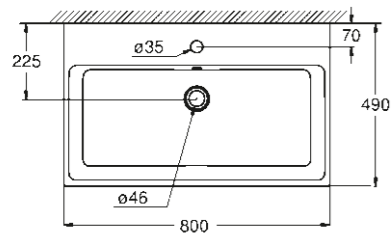

39 208 000
39 208 00H*
Wall hung bidet

39 333 000
Cistern side and back inlet

39 340 000
39 340 00H*
Floorstanding bidet

* With PureGuard

CUBE CERAMIC

A CLEAR STYLE STATEMENT

WASHBASIN

39 386 00H
Wall hung basin
100 cm