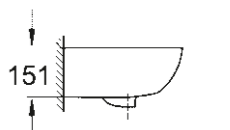

TECHNICAL DRAWINGS

To help you plan your bathroom down to the last detail, here are the important dimensions of all ceramic lines and shower tray collection.

BAU CERAMIC VERSATILITY FOR A MODERN LIFE

WASHBASIN