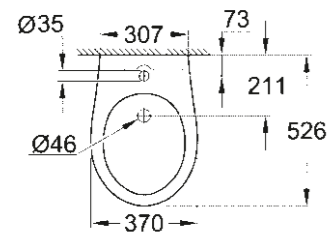

BIDET/URINAL

39 433 000
Wall hung bidet