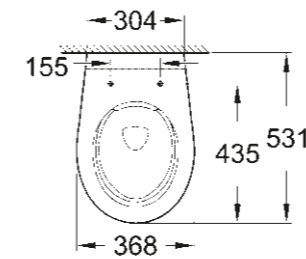

SELECTION CUBE
TOWEL RING
40 766 000

SHOWER TRAYS

UNIVERSAL SHOWER TRAY
90 CM X 90 CM
39 301 000*

UNIVERSAL SHOWER TRAY
80 CM X 120 CM
39 305 000*

UNIVERSAL SHOWER TRAY
100 CM X 100 CM
39 300 000*

* Launch Q3/2018

TECHNICAL DRAWINGS

To help you plan your bathroom down to the last detail, here are the important dimensions of all ceramic lines and shower tray collection.

BAU CERAMIC VERSATILITY FOR A MODERN LIFE

WASHBASIN

39 420 000
Wall hung basin
65 cm

39 421 000
Wall hung basin
60 cm

39 440 000
Wall hung basin
55 cm

39 424 000
Handrinse basin
45 cm

39 425 000
Pedestal for wash basins

39 422 000
Drop in basin
55 cm

WC/CISTERN