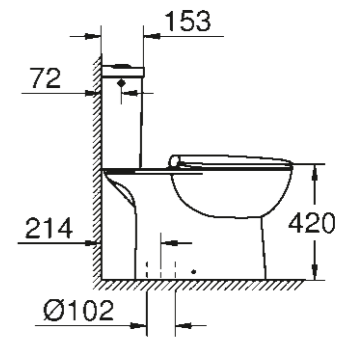

39 431 000
Floorstanding WC
rimless