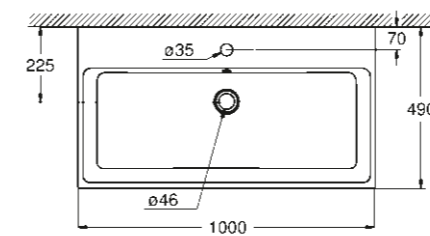

39 475 00H
Countertop basin
100 cm