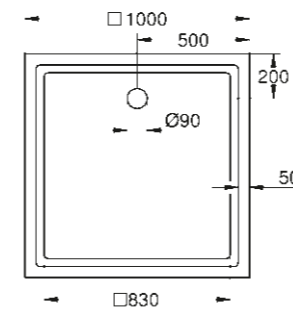

39 488 000
Seat & cover soft close
quick release function

39 486 00H
Wall hung bidet

39 487 00H
Floorstanding bidet

UNIVERSAL SHOWER TRAY COLLECTION

MODERN DESIGN FOR ALL MOUNTING OPTIONS

39 300 000*
Universal shower tray 100 cm x 100 cm