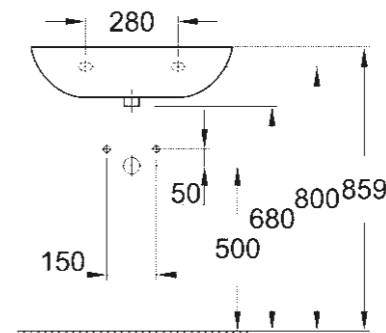

TECHNICAL DRAWINGS

To help you plan your bathroom down to the last detail, here are the important dimensions of all ceramic lines and shower tray collection.

BAU CERAMIC VERSATILITY FOR A MODERN LIFE

WASHBASIN