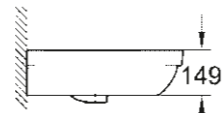

39 335 000
39 335 00H*
Wall hung basin
60 cm