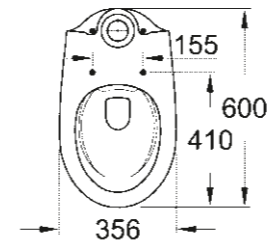

39 349 000
Floorstanding WC for closed coupled combination
rimless, horizontal outlet
39 428 000
boxed rim