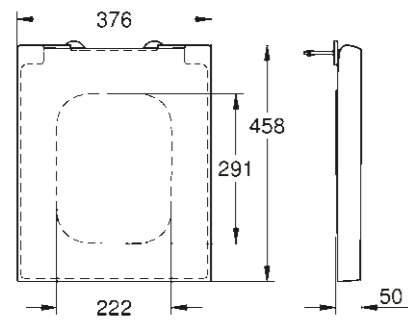

39 482 00H
Vessel basin
40 cm

39 479 00H
Drop-in basin
60 cm

39 483 00H
Handrinse basin
45 cm

WC/BIDET

39 480 00H
Undercounter basin
50 cm

39 244 00H
Wall hung WC
rimless

39 481 00H
Vessel basin
50 cm

39 485 00H
Floorstanding WC back to wall
rimless