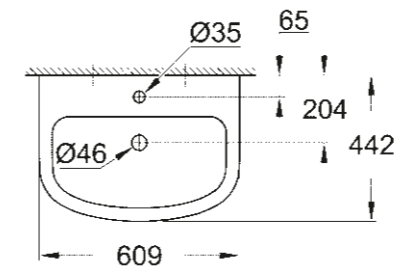

39 421 000
Wall hung basin
60 cm