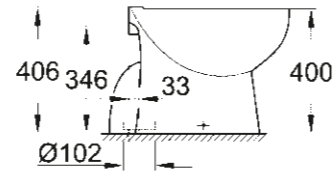

39 429 000
Floorstanding WC for closed coupled combination
rimless, vertical outlet