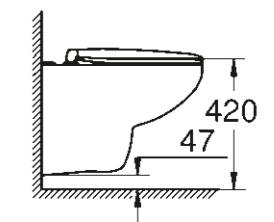

39 427 000
Wall hung WC
rimless

39 423 000
Undercounter basin
55 cm

39 491 000
Wall hung WC
open rim

PEDESTAL

39 426 000
Semi pedestal for wash basins

39 351 000
Wall hung WC
rimless
Seat & cover soft close
Quick release function