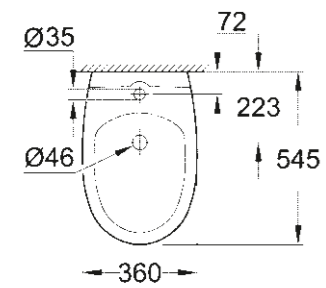

39 432 000
Floorstanding bidet