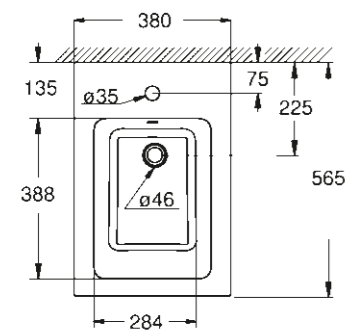

39 487 00H
Floorstanding bidet