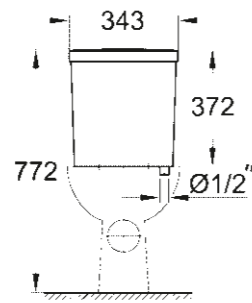

39 347 000
WC closed coupled combination:
WC, boxed rim, horizontal outlet (39 428 000)
Cistern side inlet (39 437 000), Seat & cover soft close (39 493 000)

39 437 000
Cistern side inlet

39 436 000
Cistern bottom inlet