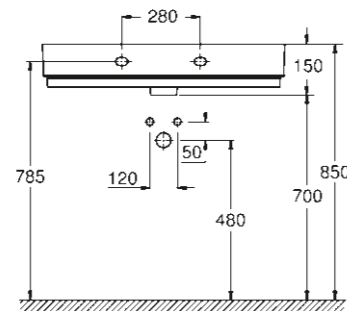

39 474 00H
Wall hung basin
50 cm