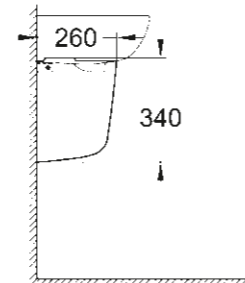

39 427 000
Wall hung WC
rimless

39 423 000
Undercounter basin
55 cm

39 491 000
Wall hung WC
open rim

PEDESTAL

39 426 000
Semi pedestal for wash basins

39 351 000
Wall hung WC
rimless
Seat & cover soft close
Quick release function