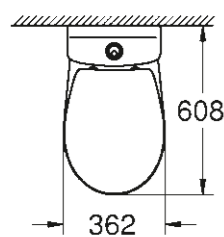

39 347 000
WC closed coupled combination:
WC, boxed rim, horizontal outlet (39 428 000)
Cistern side inlet (39 437 000), Seat & cover soft close (39 493 000)