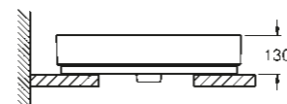

39 481 00H
Vessel basin
50 cm