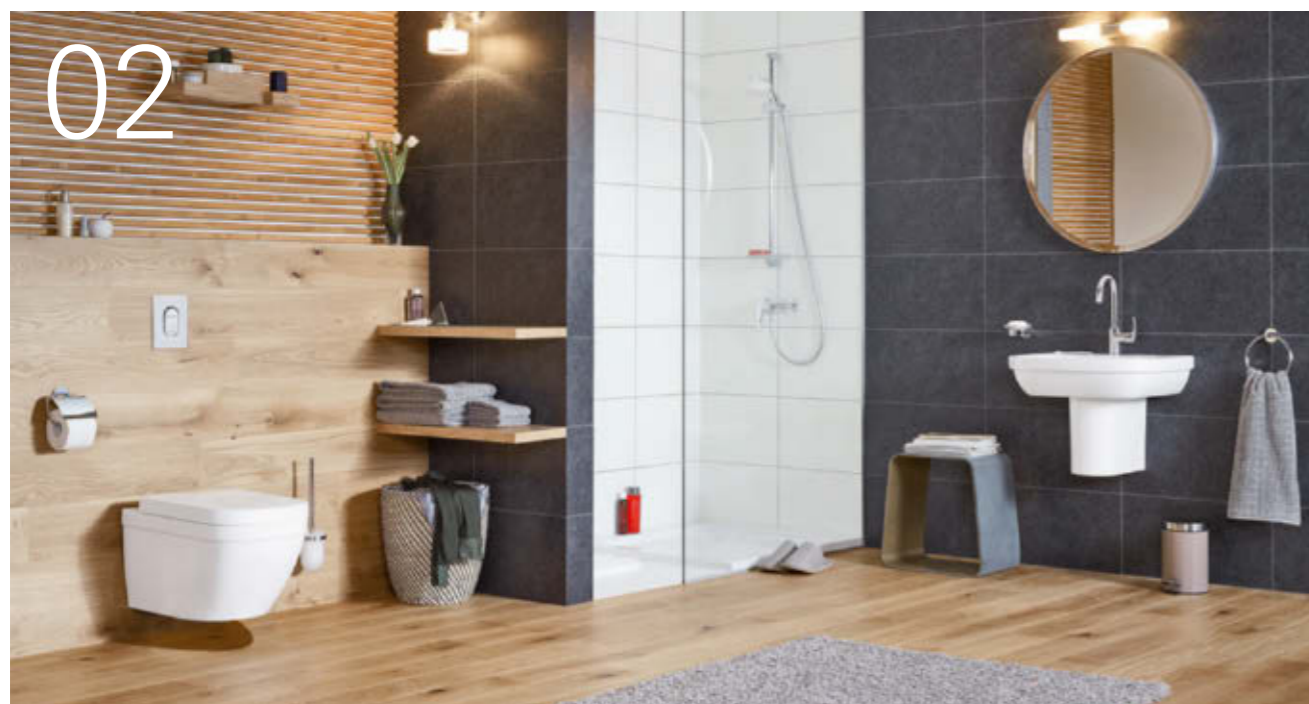

EURO CERAMIC – IN TUNE WITH MY LIFESTYLE

Create pure unison in your bathroom: with GROHE ceramics and GROHE shower trays. If you choose one of our perfect matches, you can be sure that you are composing a coherent and perfectly designed style.

Whatever your lifestyle, whatever your taste, you'll find the perfect combination of products within GROHE's three new ceramic ranges and the universal shower tray line. Each has its own distinctive qualities and creates a visually unified bathroom.