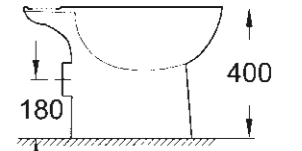

39 347 000
WC closed coupled combination:
WC, boxed rim, horizontal outlet (39 428 000)
Cistern side inlet (39 437 000), Seat & cover soft close (39 493 000)