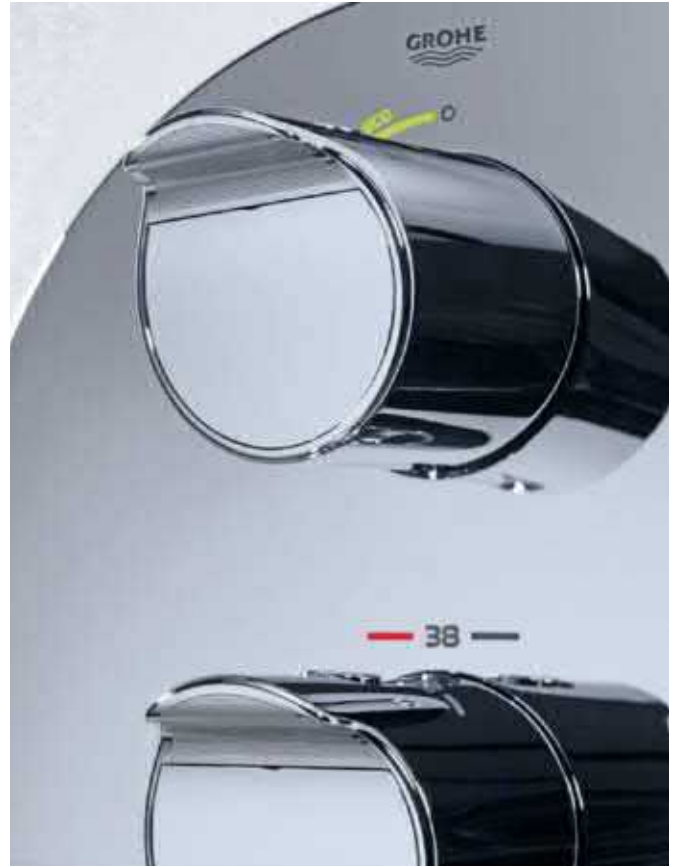

The Grohtherm 2000 new exposed thermostat's tray has been upgraded to a full metal EasyReach Tray.

**VISIT US ONLINE**

[BATHROOM >](#)

GROHTHERM 2000

**34 469 001**  
Thermostatic shower mixer  
with GROHE EasyReach  
metal shower tray