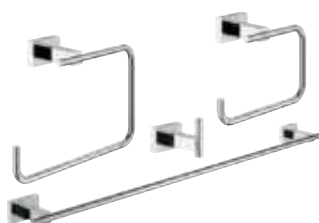

40 756 001
Bundle of Holder + Soap dispenser

40 755 001
Bundle of Holder + Crystal glass

40 754 001
Bundle of Holder + Soap dish

40 394 001
Soap dispenser

40 372 001
Crystal glass

40 368 001
Soap dish

40 508 001
Holder for Glass, Soap dish
or Soap dispenser

40 777 001
Guest Bathroom Accessories Set
Bundle of 40 511 001 + 40 509 001
+ 40 507 001

40 757 001
City Restroom Accessories Set
Bundle of 40 511 001 + 40 507 001
+ 40 513 001