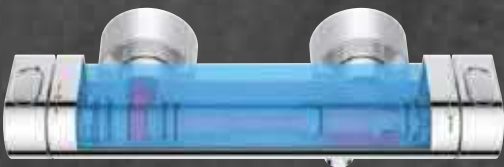

GROHE COOLTOUCH

SAFETY FIRST WITH 100 % GROHE COOLTOUCH.

GROHE's CoolTouch technology ensures that the entire outer surface never exceeds your preferred shower temperature. By designing our thermostats to include an innovative cooling channel, we have created a barrier between the hot water and the chrome surface – so it's never too hot to handle. On top, Grohtherm 3000 and 2000 feature GROHE CoolTouch wall unions to perform 100 % GROHE CoolTouch for safety surround. This safety measure is especially useful for children, who can not always judge whether something they touch is dangerously hot.

GROHE CoolTouch safety housing with water cooling