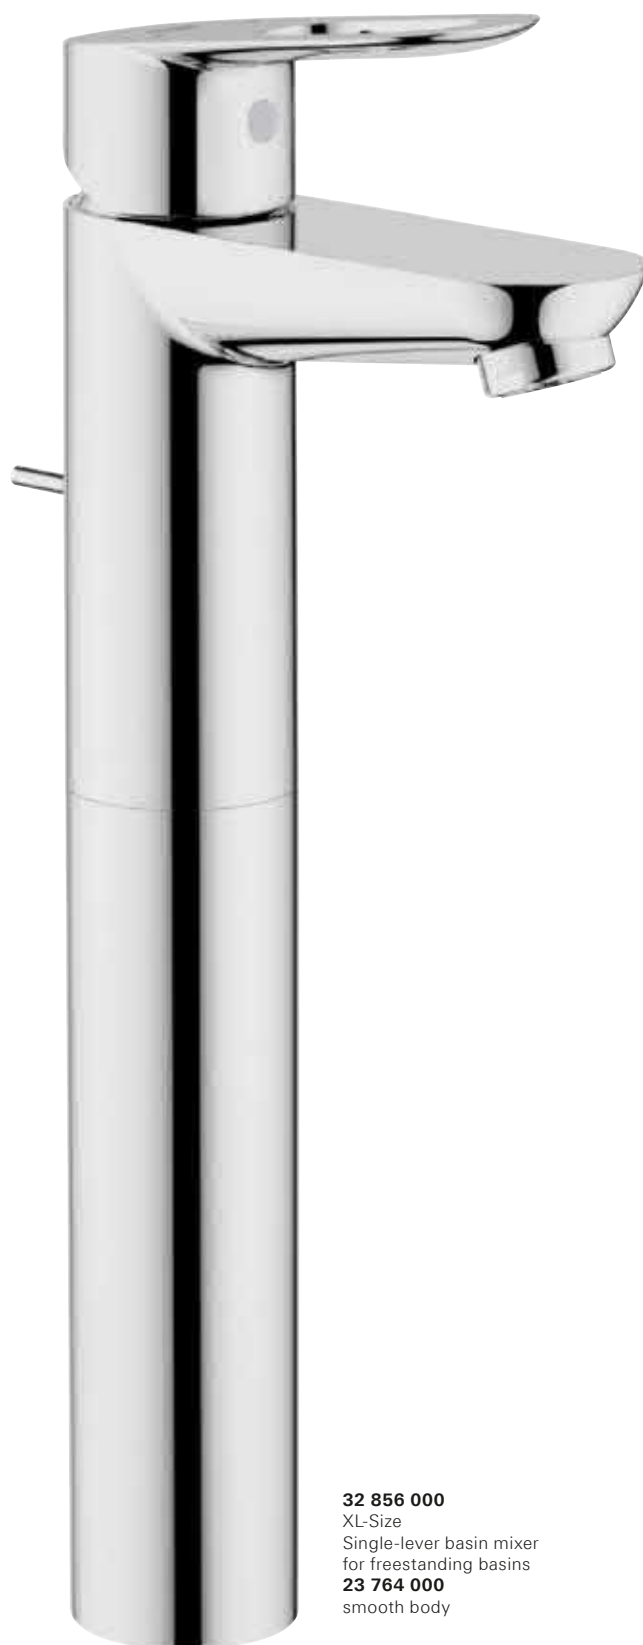

**23 603 000**  
Single-lever bath/shower mixer  
wall mounted

**29 041 000**  
Single-lever bath/shower mixer  
with automatic diverter  
**29 062 000**  
with lockable diverter

**23 634 000**  
Single-lever shower mixer  
wall mounted

**29 042 000**  
Single-lever shower mixer

**23 762 000**  
M-Size  
Single-lever basin mixer

**32 856 000**  
XL-Size  
Single-lever basin mixer  
for freestanding basins  
**23 764 000**  
smooth body