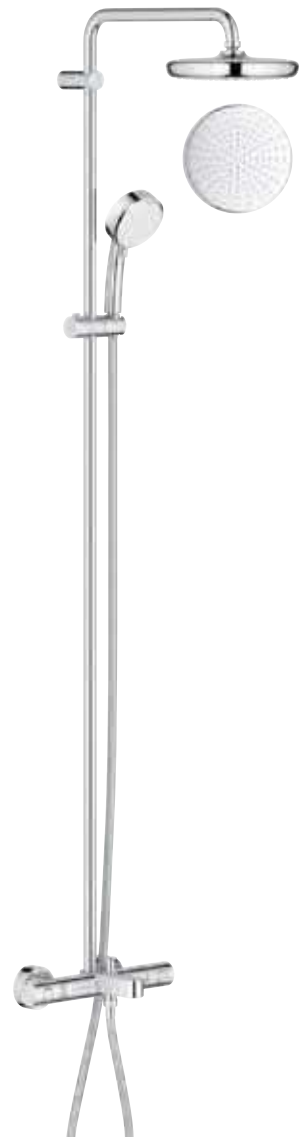

26 223 001
New Tempesta Cosmopolitan 210
Shower system with thermostatic
bath/shower mixer
hand shower 2-sprays
390 mm shower arm