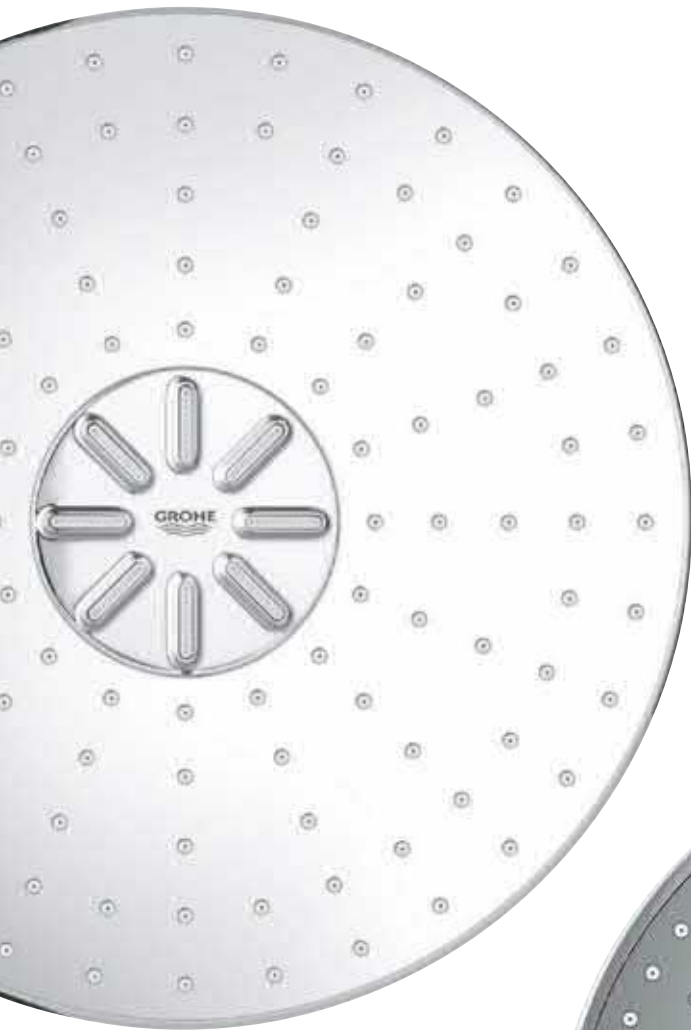

### **ROUND OR SQUARE? LARGE OR SMALL? WALL OR CEILING-MOUNTED?**

GROHE head showers come in all shapes and sizes to match your design and budget requirements. All designs feature GROHE DreamSpray technology for a luxurious full spray and unbeatable showering enjoyment, while SpeedClean shower nozzles prevent the build-up of limescale.

GROHE HEAD SHOWERS  
SHAPES AND SIZES

Rainshower F-Series 10" 254 mm x 254 mm

Rainshower 310 SmartActive Cube

Tempesta 210

Rainshower Allure 230

Rainshower 310 SmartActive

Rainshower 360 Duo

Euphoria 260