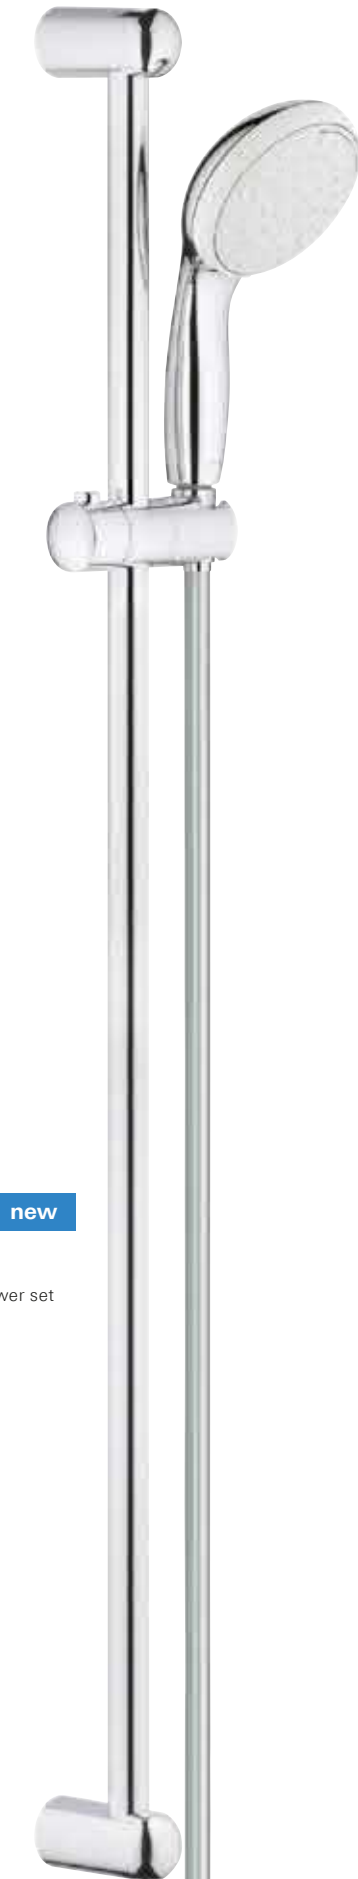

GROHTHERM 1000 HIGHLIGHTS

FIND MORE PRODUCTS ONLINE.

new

34 256 004
Thermostatic shower mixer
with New Tempesta 100 shower set
with 900 mm rail
34 151 004
with 600 mm rail