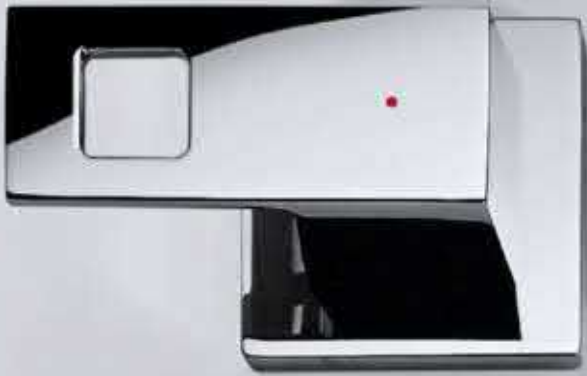

20 351 000
M-Size
3-hole Basin mixer
with pop-up waste set