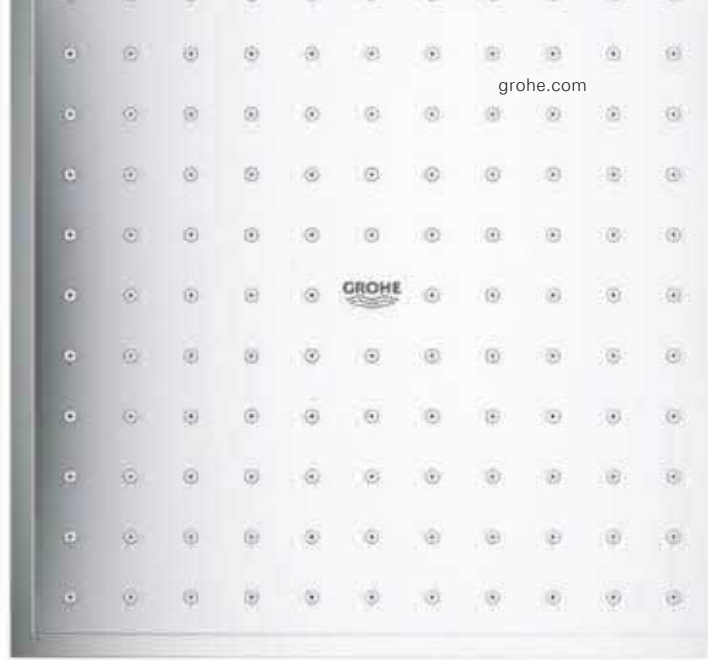

GROHE HEAD SHOWERS  
SHAPES AND SIZES

Rainshower F-Series 10" 254 mm x 254 mm

Rainshower 310 SmartActive Cube

Tempesta 210

Rainshower Allure 230

Rainshower 310 SmartActive

Rainshower 360 Duo

Euphoria 260