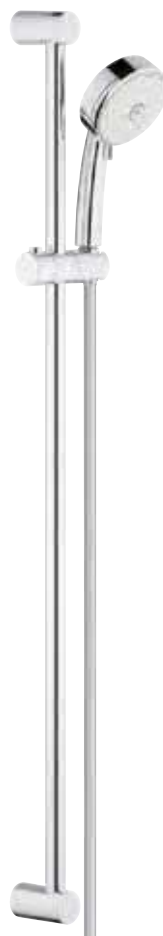

27 789 002
Shower set
with hand shower 3-spray
rail 900 mm