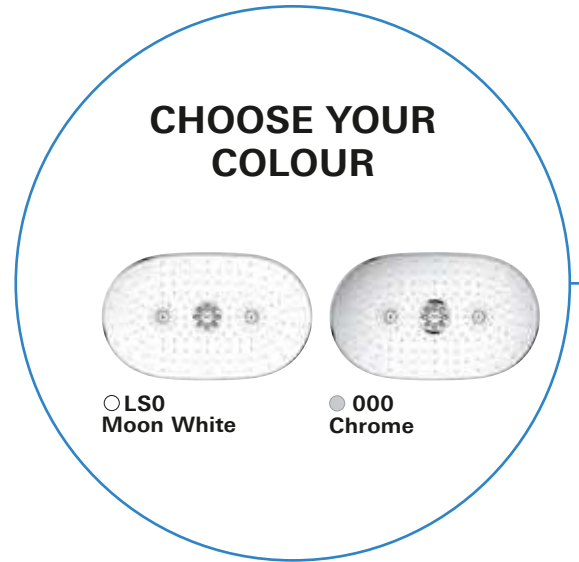

**26 443 000 / LSO
+ 26 449 000 + 26 264 001**
Rainshower SmartControl 360 Duo
Combi shower system with
thermostat, exposed/concealed
Head shower sprays: GROHE PureRain/
GROHE Rain O² spray*
+ TrioMassage
Hand shower sprays:
Rain/ GROHE Rain O² spray
+ separate concealed body
+ separate rough-in