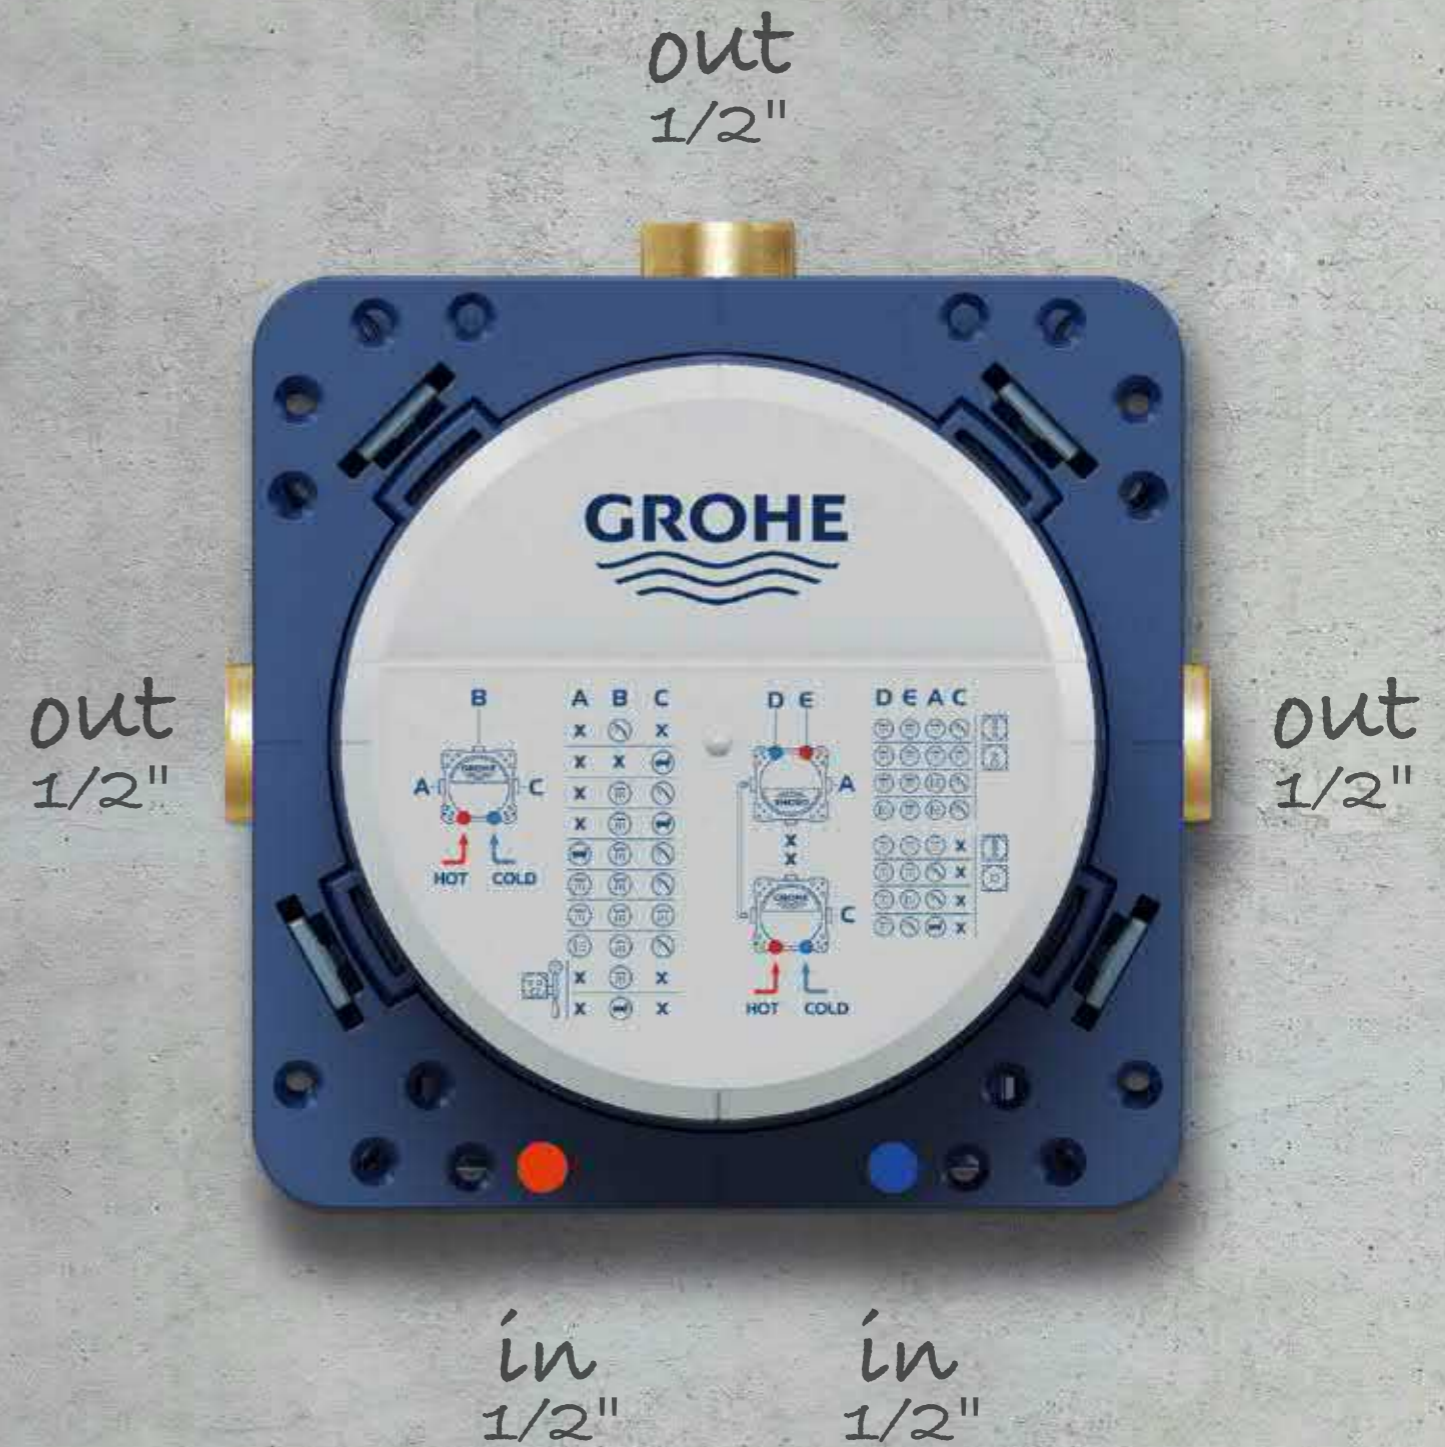

ONE CAN DO THE JOB OF TWO

ROUGH-IN WITH THREE OUTLETS

With three outlets for a wider range of shower options, the GROHE Rapido SmartBox can take on the job where two rough-ins are normally needed. Which is a huge savings in work and effort.

ALL PORTS WITH 1/2 INCH STANDARD

The GROHE Rapido SmartBox makes adapters practically redundant. It has 1/2" connections, made to fit all standard pipes. Where other rough-ins with 3/4" outlets are made to fit the exception not the rule, the GROHE Rapido SmartBox is designed to fit 90% of all pipes. Smart, isn't it?