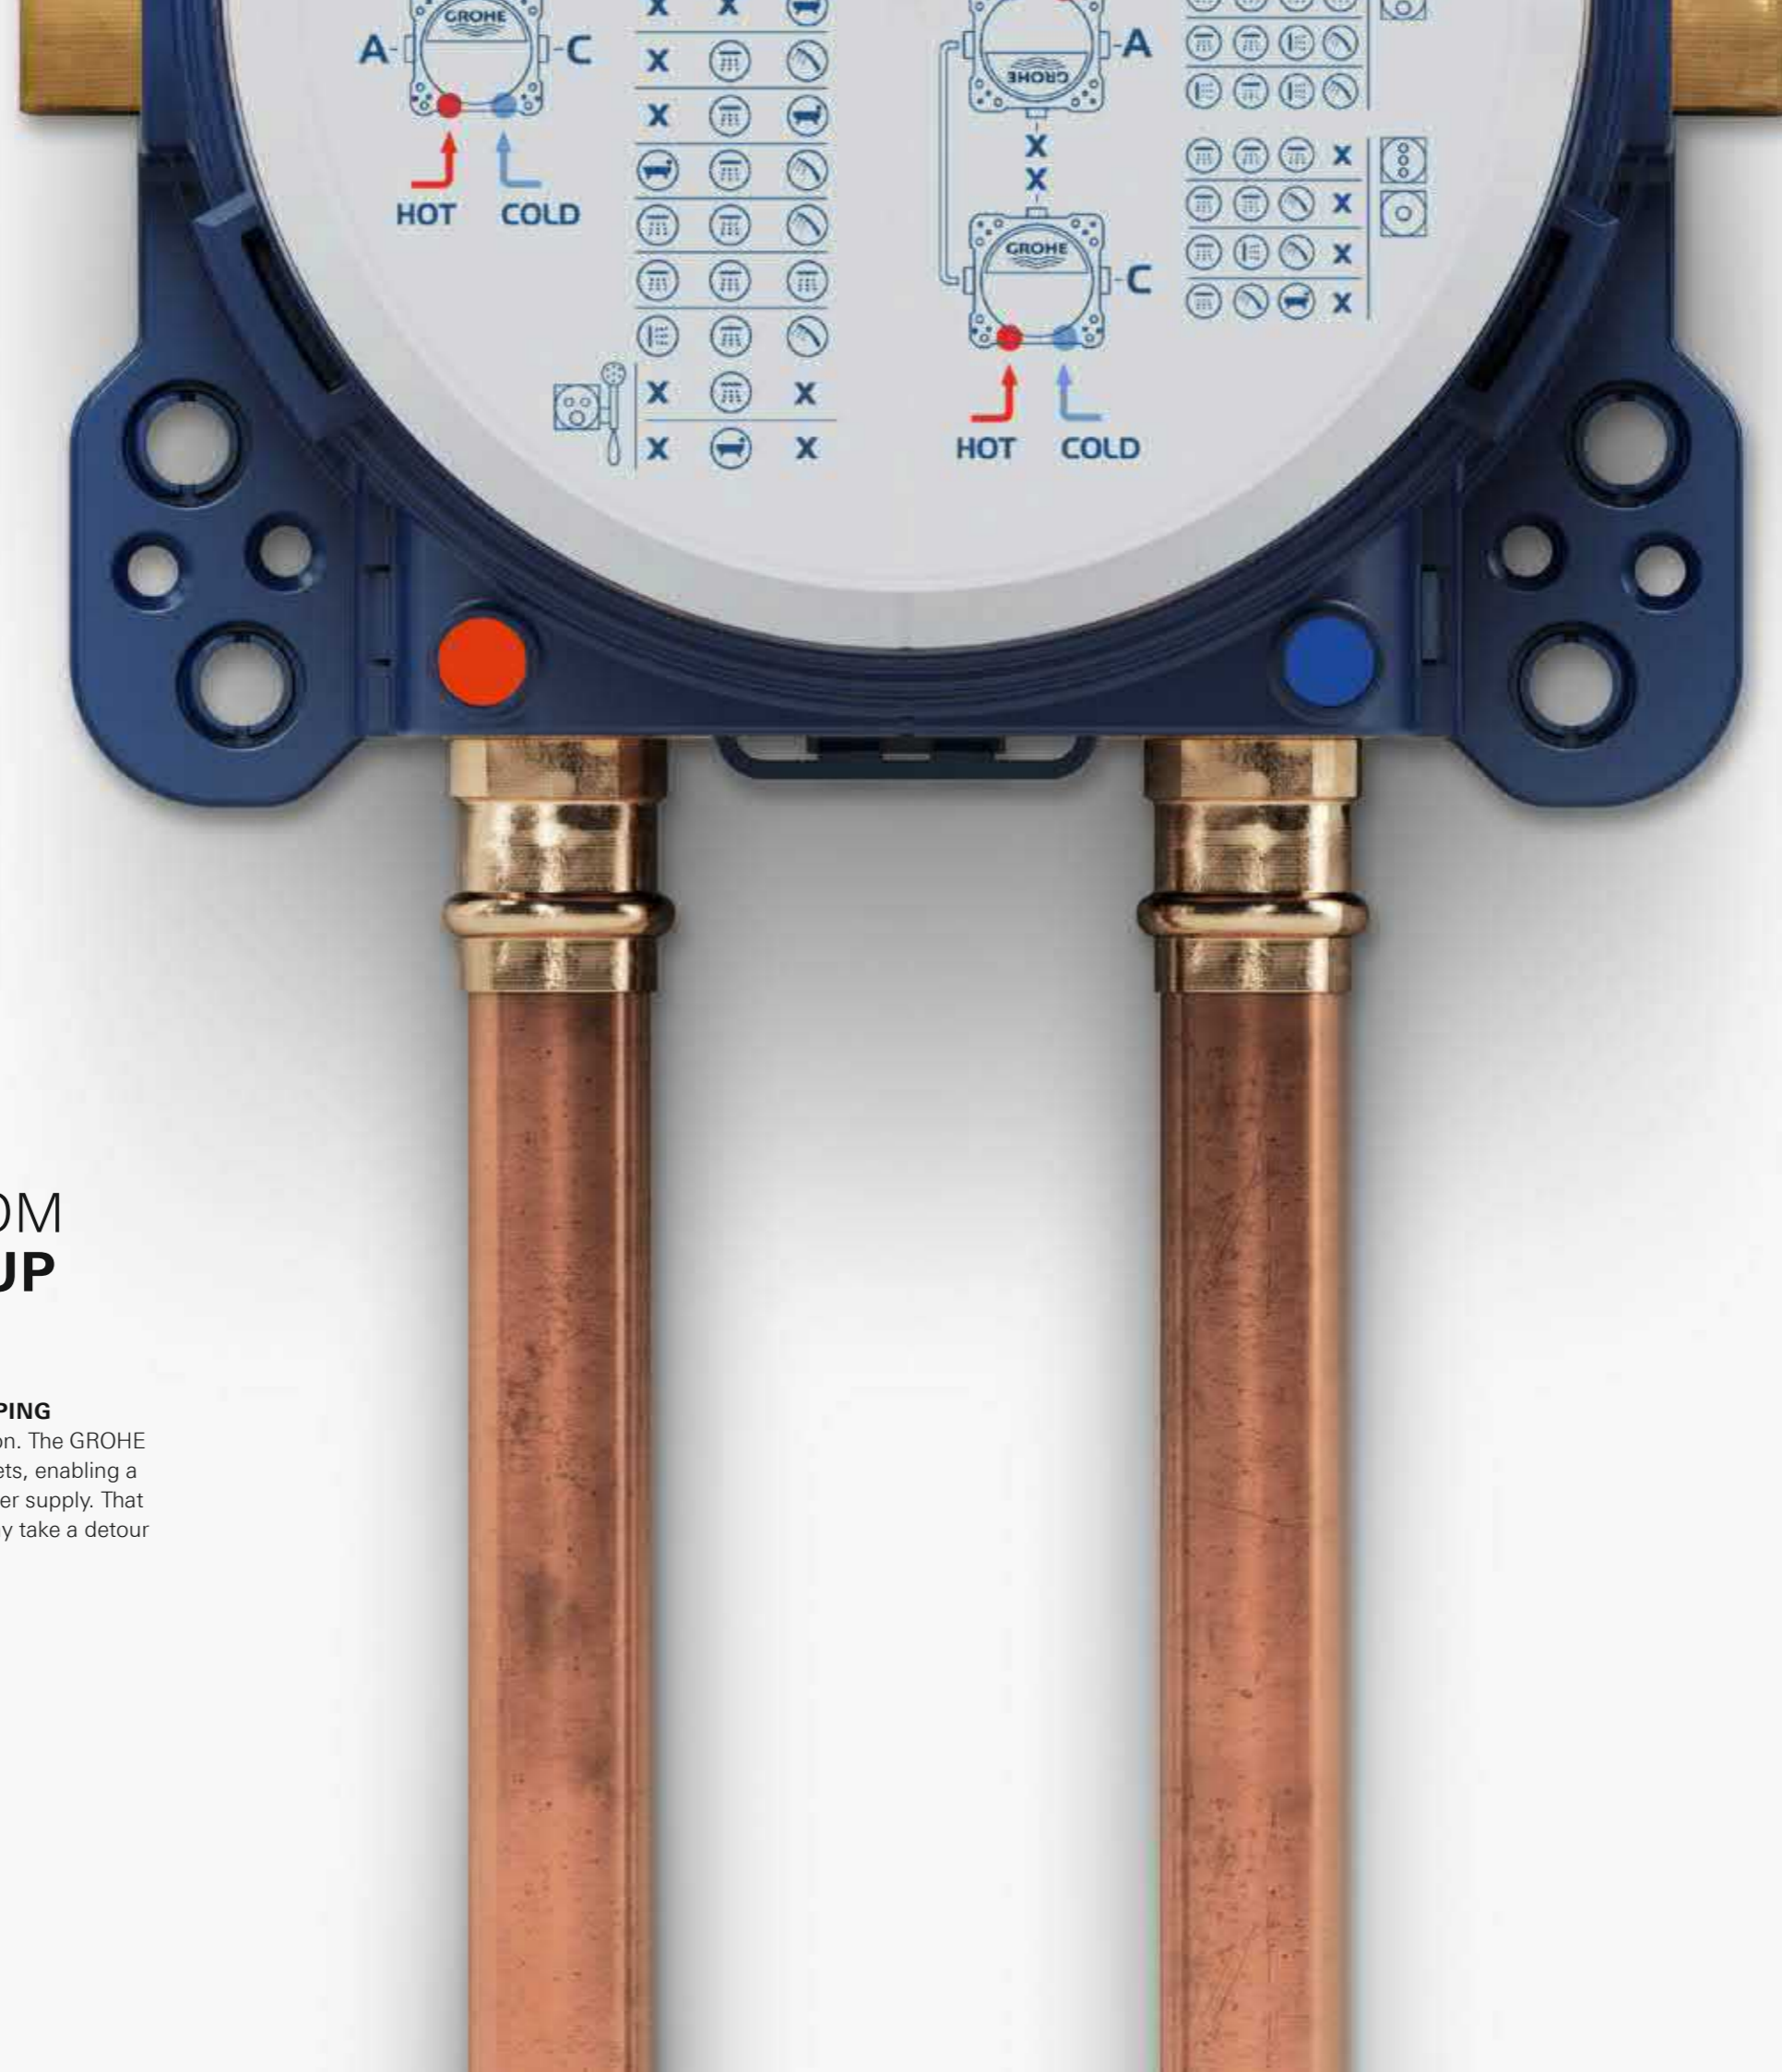

### ROUGH-IN WITH THREE OUTLETS

With three outlets for a wider range of shower options, the GROHE Rapido SmartBox can take on the job where two rough-ins are normally needed. Which is a huge savings in work and effort.

### ALL PORTS WITH 1/2 INCH STANDARD

The GROHE Rapido SmartBox makes adapters practically redundant. It has 1/2" connections, made to fit all standard pipes. Where other rough-ins with 3/4" outlets are made to fit the exception not the rule, the GROHE Rapido SmartBox is designed to fit 90% of all pipes. Smart, isn't it?