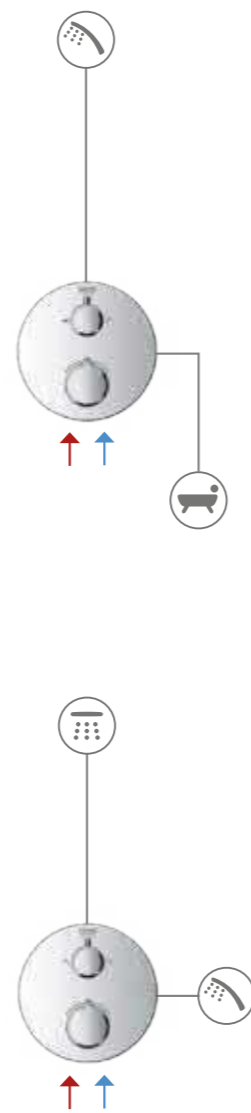

2-FUNCTION