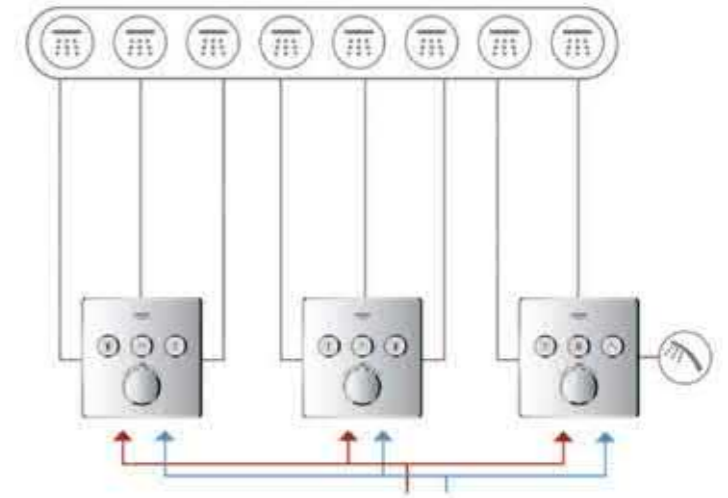

## SMARTCONTROL

**1-FUNCTION**  
(THM + MIXER)

**2-FUNCTION**  
(THM + MIXER)

**3-FUNCTION**  
(THM + MIXER)

**4-FUNCTION**  
(THM)

**COMBINATION WITH AQUASYMPHONY**

**TEMPERATURE ZONE 1**

- 1. WATERFALL 
- 2. RAIN 
- 3. BOKOMA 