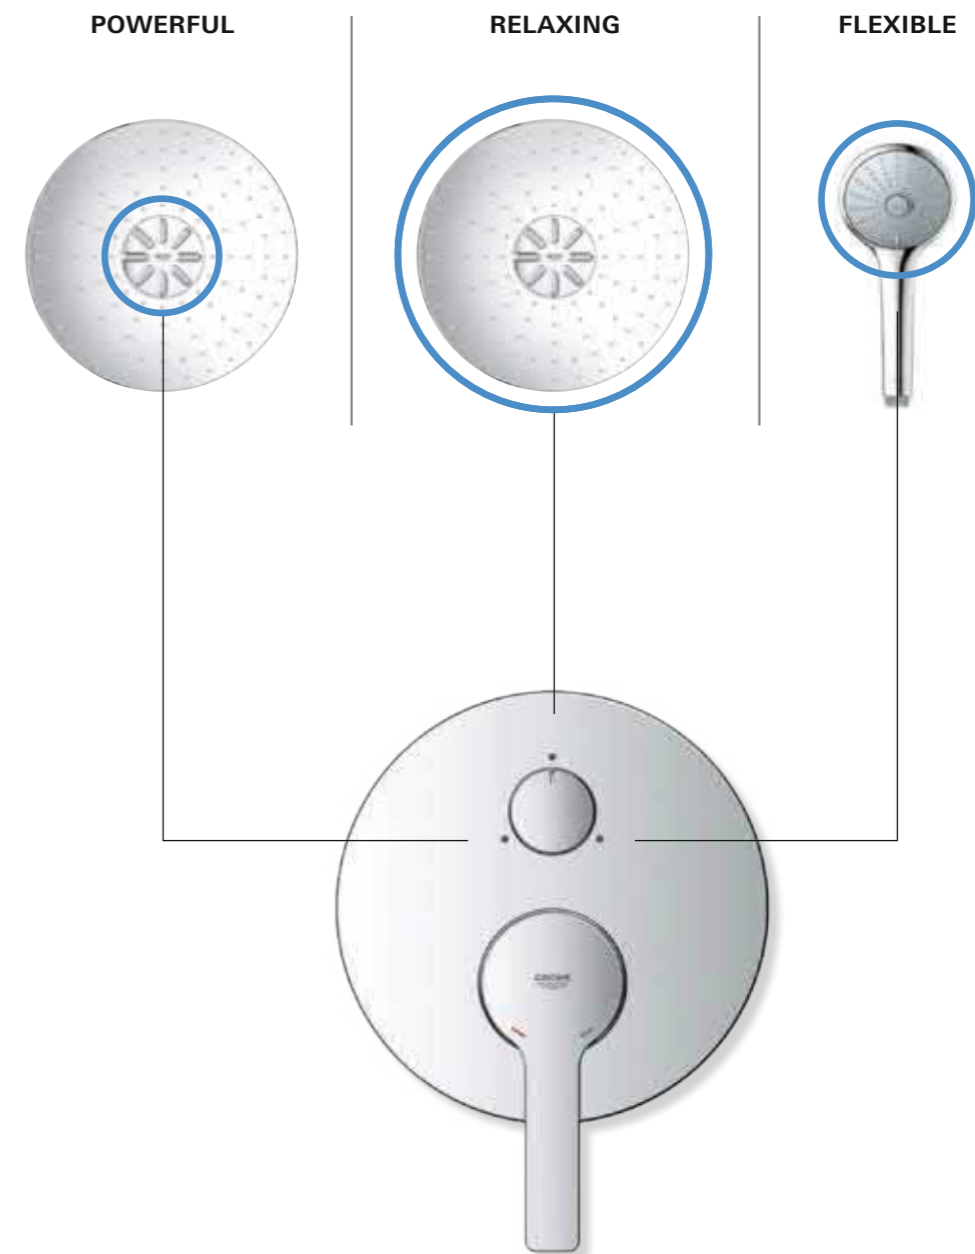

GROHE QuickFix

GROHE StarLight

SafeStop

SafeStop Plus

SMOOTH OPERATOR:  
**OUR SINGLE-LEVER MIXERS**

**new**

## OUR MIXER WITH 3-WAY DIVERTER – JUST HAVE IT YOUR WAY

Beautiful and streamlined design provides the setting for our single hand mixers. But the three-way diverter stands out for sheer elegance of function. The top handle has three positions. Rotating it allows you to choose, for example, between a powerful jet spray, a relaxing rain

shower and a hand shower. Or between a head shower, a hand shower and a bath filler. The bottom handle offers comfortable temperature control – turn to the left for warm, to the right for cold – whilst raising the handle controls the volume of water.

## OUTSTANDING WITHOUT STANDING OUT

Our single-lever mixers perform outstandingly, offering comfortable and intuitive control. GROHE single lever mixers are designed for functionality and for stylish streamlined looks: the plates themselves are a mere 10 mm thin. And the automatic two-way diverter has an outreach of only 43 mm, independent of rough-in installation depth.