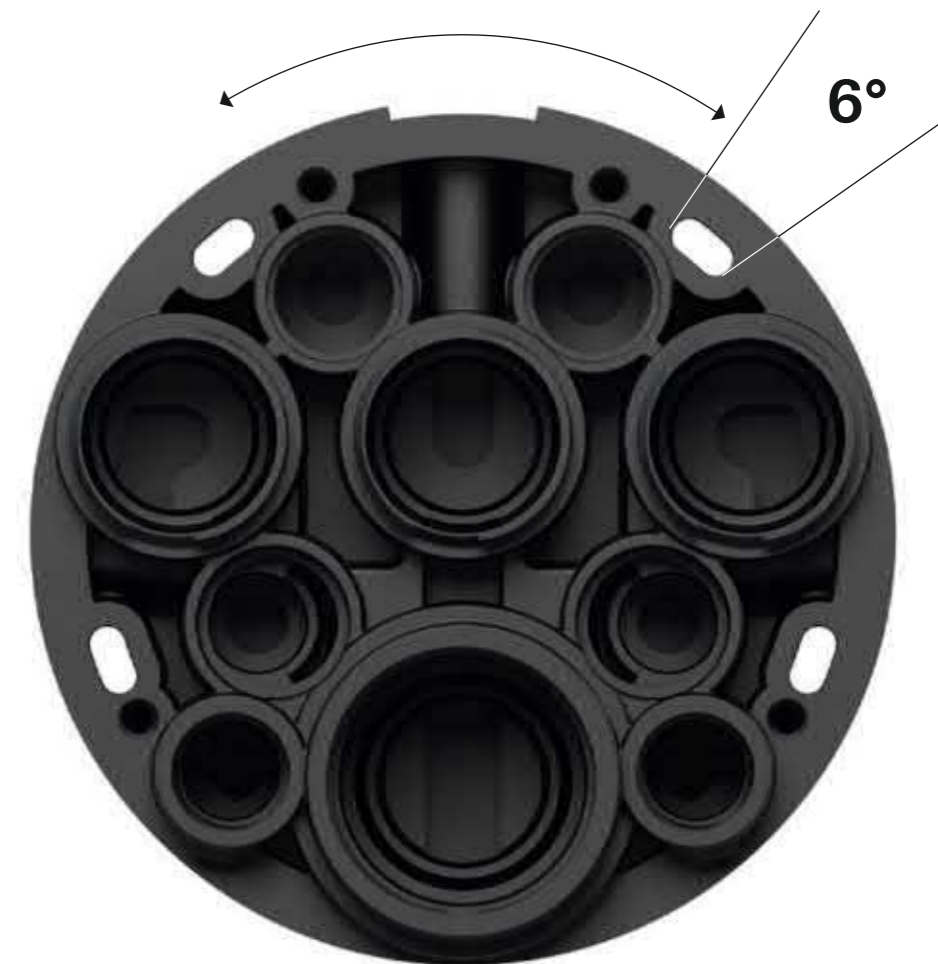

SWEATING THE SMALL STUFF MADE EASY

SUBSEQUENTLY ADJUSTABLE UP TO SIX DEGREES

Doing a perfect job comes down to getting even the smallest detail perfect. And once a job is finished, it's usually hard to adjust mistakes. Not with the GROHE wall plates. They can be subsequently adjusted by up to six degrees – thanks to slotted holes in the function unit – to allow for perfect alignment with tiles and tile joints. No drilling, no risk of damage. Just a job well done.

Whether you are installing GROHE SmartControl, GROHE single lever mixers or GROHE two-handle thermostats, they all offer this small, but all-important advantage.

**SUBSEQUENTLY
ADJUSTABLE**

**COMES WITH
ALL TRIM TYPES**