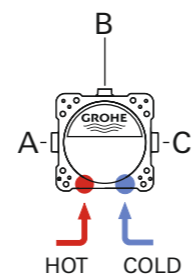

FLOW PERFORMANCE TWO-HANDLE THERMOSTATS

A	B	C
X	☞	X
X	X	☞
X	☞	☞
X	☞	☞

1-FUNCTION		1 bar	2 bar	3 bar	4 bar	5 bar	6 bar
	outlet B or C	15.5	22	27	31	35	38
2-FUNCTION		1 bar	2 bar	3 bar	4 bar	5 bar	6 bar
	outlet B	15.5	22	27	31	35	38
	outlet C	15.5	22	27	31	35	38

Flow performance in l/min