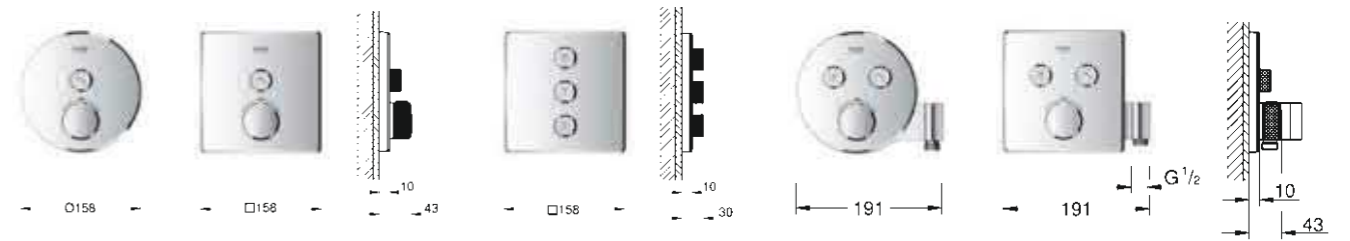

GROHTHERM SMARTCONTROL THERMOSTATS

		1 bar	2 bar	3 bar	4 bar	5 bar	6 bar
	outlet B or C	16.7	23.7	29.0	33.5	37.4	41.0
	outlet B	13.9	19.6	24.0	27.7	31.0	33.9
	outlet C	15.0	21.2	26.0	30.0	33.6	36.8
	outlet B+C	16.7	23.7	29.0	33.5	37.4	41.0
	outlet A	13.3	18.8	23.0	26.6	29.7	32.5
	outlet B	15.6	22.0	27.0	31.2	34.9	38.2
	outlet C	13.3	18.8	23.0	26.6	29.7	32.5
	outlet A+B	19.1	26.9	33.0	38.1	42.6	46.7
	outlet A+B+C	20.8	29.4	36.0	41.6	46.5	50.9
	outlet D	16.2	22.9	28.0	32.3	36.1	39.6
	outlet E	16.2	22.9	28.0	32.3	36.1	39.6
	outlet A	16.2	22.9	28.0	32.3	36.1	39.6
	outlet D+E+A	37.5	53.1	65.0	75.1	83.9	91.9
	outlet D	12.1	17.1	21.0	24.2	27.1	29.7
	outlet E	12.1	17.1	21.0	24.2	27.1	29.7
	outlet A	12.1	17.1	21.0	24.2	27.1	29.7
	outlet C	16.7	23.7	29.0	33.5	37.4	41.0
	outlet to valve box	19.6	27.8	34.0	39.3	43.9	48.1
	outlet D+E+A	16.7	23.7	29.0	33.5	37.4	41.0
	outlet D+E+A+C	20.8	29.4	36.0	41.6	46.5	50.9
	outlet B	13.9	19.6	24.0	27.7	31.0	33.9
	hand shower	6.9	9.8	12.0	13.9	15.5	17.0

Flow performance in l/min