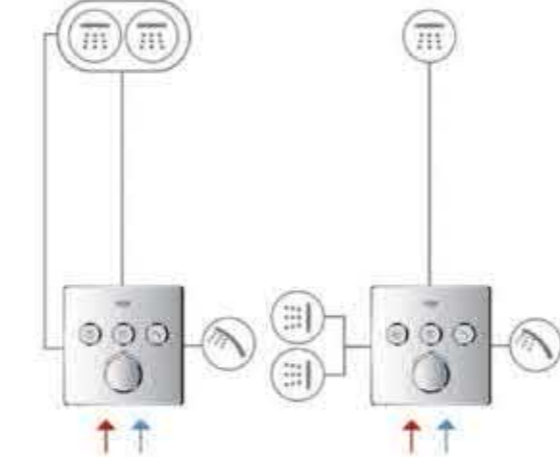

## SMARTCONTROL

**1-FUNCTION**  
(THM + MIXER)

**2-FUNCTION**  
(THM + MIXER)

**3-FUNCTION**  
(THM + MIXER)

**4-FUNCTION**  
(THM)

**COMBINATION WITH AQUASYMPHONY**

**TEMPERATURE ZONE 1**

- 1. WATERFALL 
- 2. RAIN 
- 3. BOKOMA 