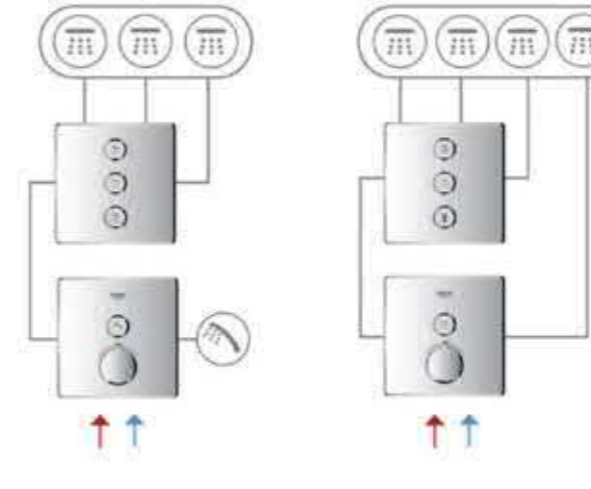

## SMARTCONTROL

**1-FUNCTION**  
(THM + MIXER)

**2-FUNCTION**  
(THM + MIXER)

**3-FUNCTION**  
(THM + MIXER)

**4-FUNCTION**  
(THM)

**COMBINATION WITH AQUASYMPHONY**

**TEMPERATURE ZONE 1**

- 1. WATERFALL 
- 2. RAIN 
- 3. BOKOMA 