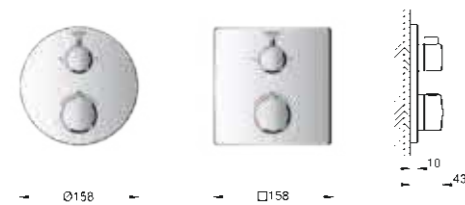

FLOW PERFORMANCE TWO-HANDLE THERMOSTATS

A	B	C
X	☞	X
X	X	☞
X	☞	☞
X	☞	☞

1-FUNCTION		1 bar	2 bar	3 bar	4 bar	5 bar	6 bar
	outlet B or C	15.5	22	27	31	35	38
2-FUNCTION		1 bar	2 bar	3 bar	4 bar	5 bar	6 bar
	outlet B	15.5	22	27	31	35	38
	outlet C	15.5	22	27	31	35	38

Flow performance in l/min