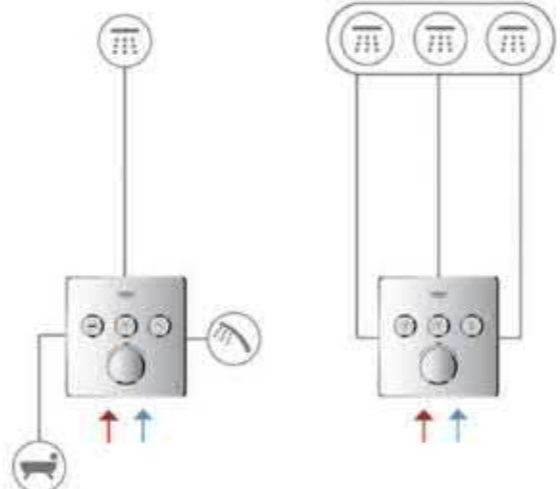

## SMARTCONTROL

**1-FUNCTION**  
(THM + MIXER)

**2-FUNCTION**  
(THM + MIXER)

**3-FUNCTION**  
(THM + MIXER)

**4-FUNCTION**  
(THM)

**COMBINATION WITH AQUASYMPHONY**

**TEMPERATURE ZONE 1**

- 1. WATERFALL 
- 2. RAIN 
- 3. BOKOMA 