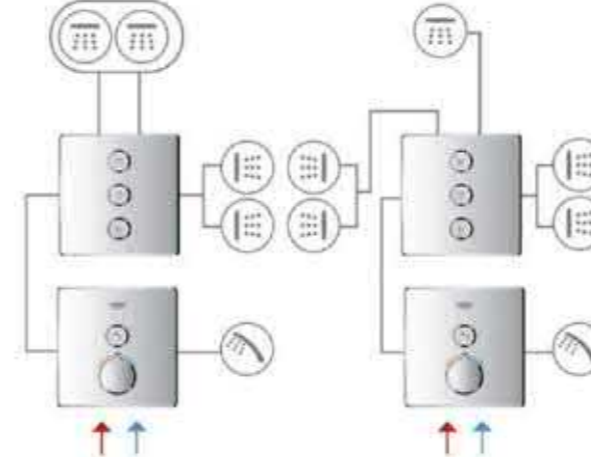

## SMARTCONTROL

**1-FUNCTION**  
(THM + MIXER)

**2-FUNCTION**  
(THM + MIXER)

**3-FUNCTION**  
(THM + MIXER)

**4-FUNCTION**  
(THM)

**COMBINATION WITH AQUASYMPHONY**

**TEMPERATURE ZONE 1**

- 1. WATERFALL 
- 2. RAIN 
- 3. BOKOMA 