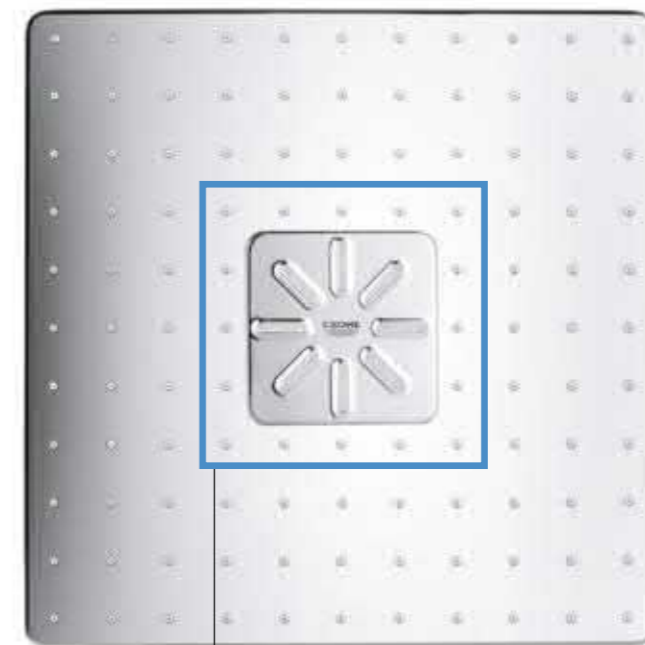

3. **POWERFUL** AND REVITALISING: THE GROHE ACTIVERAIN SPRAY