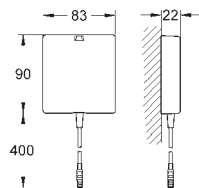

36 338 000	4005176896743	87.38

Switch mode power supply
for one eye infra-red wash basin mixer
switch mode power supply with operating voltage 100-230 V AC, 50 - 60 Hz
for concealed socket with cover and strain relief
suitable for the following products: 36 444 000, 36 440 000, 36 411 000, 36 413 000, 36 409 000, 36 325 001, 36 269 000, 36 015 001, 36 016 001, 36 421 000