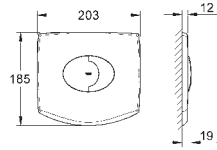

GROHE FLUSH PLATES FOR WC

Ref. No.	Colour	EAN code	Retail Guide Price (£)

38 540 000	Chrome	4005176807091	82.01

Chiara and Sentosa

Flush plate

for dual flush or start & stop actuation

for pneumatic drop valve

for horizontal installation

203 x 185 mm

made of ABS

GROHE StarLight chrome finish

* only front actuation