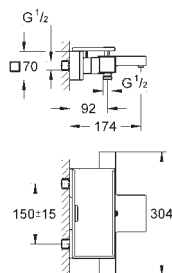

GROHE GROHTHERM CUBE

Ref. No. Colour EAN code Retail Guide Price (£)

34 502 000 Chrome 4005176940798 496.63

Grotherm Cube
Thermostatic bath/shower mixer 1/2"
 wall mounted
GROHE StarLight chrome finish
GROHE SafeStop safety button at 38°C
 (calibration required)
GROHE SafeStop Plus optional temperature limiter at 43°C included
GROHE TurboStat compact cartridge
 with wax thermoelement
 integrated mixed water shut off
GROHE AquaDimmer Eco with multiple function:
 - integrated **GROHE EcoButton**
 (economy button with economy stop for shower)
 - flow control
 - diverter: bath/shower
 shower bottom outlet 1/2"
 flow straightener
 built-in non return valves
 dirt strainers
 protected against backflow
 covered S-unions
GROHE EasyReach shower tray (18 700 000)
 removable for easy cleaning
 Da Vinci satin white finish
GROHE EcoJoy technology for less water and perfect flow