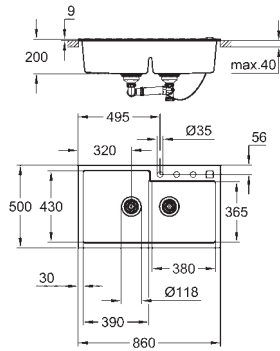

GROHE COMPOSITE SINKS

Ref. No.	Colour	EAN code	Retail Guide Price (£)

31 649 ATO	granite gray	4005176521270	361.21
31 649 AP0	granite black	4005176521263	361.21

K500

Composite sink

model: K500 90-C 86/50 2.0 rev
mounting type: standard built-in
material: quartz composite

GROHE Whisper

min. cabinet size: 900 mm
dimensions: 860 x 500 mm
1 bowl: 390 x 430 x 200 mm
2 bowl: 380 x 365 x 200 mm

GROHE QuickFix installation system

sink mountable left or right
cut-out: 840 x 480 mm
drainer: automatic waste fitting
accessories included: automatic waste fitting,
waste kit, basket strainer waste, mounting set