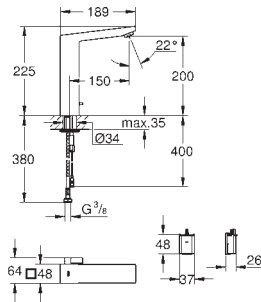

Eurocube E
Infra-red electronic basin mixer 1/2" with mixing device and adjustable temperature limiter
with infrared sensor for bi-directional communication for monitoring, configuration and servicing
6V lithium battery, type CR-P2
battery lifetime approx. 7 years (150 actuations a day)
GROHE StarLight chrome finish
laminar spray regulator 5.7 l/min
flexible connection hoses
non-return valve
dirt strainers
with integrated solenoid valve
external battery
rapid installation system
multistage battery status display
7 pre-set programs
auto flush
thermal disinfection
cleaning mode
additional functions and precise settings
by remote control 36 407
CE approved
noise classification 1 in accordance with DIN4109
type of protection faucet IP 59K

20 351 000	Chrome	4005176901041	297.54
20 351 DC0	supersteel	4005176525001	416.00
20 351 AL0	Brushed Hard Graphite	4005176584688	475.00