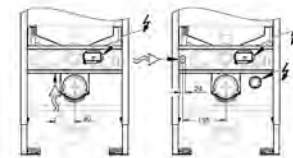

flushing cistern GD 2, 3 - 6 l, containing following features:

factory set 6 l and 3 l

pneumatic discharge valve offering 2 modes of

operation: dual flush or single flush

water supply from right, back or top

low noise (group I acc. to

German Noise Specification)

fully insulated against condensation

1/2" water supply connection including integrated

angle valve and push fit flexible hose union

no tools required for the installation

of the inspection shaft incl. protection

during construction phase

for vertical use

including flow manager

reduces flow of the flush

prevents overspill in rimless toilets

easy flow regulation via inspection shaft without removing the valves

for on-the-wall installation please order wall brackets 38 558 00M (sold separately)

for mounting of flush plates 156 x 197 mm please order

revision shaft 66 791 000 (sold separately)