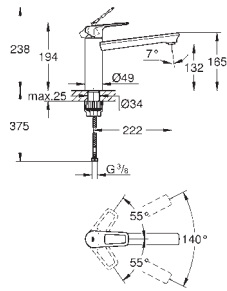

GROHE BAU LINES

Ref. No. Colour EAN code Retail Guide Price (£)

31 706 000 Chrome 4005176530449 71.00

BauLoop
Single-lever sink mixer 1/2"
 medium spout
 monobloc installation
GROHE StarLight chrome finish
 GROHE Longlife 35 mm ceramic cartridge
 GROHE Zero separated inner water ways - lead and nickel free
 swivel tubular spout
 swivel area 140°
 mousseur with coin slot for tool free replacement
 flexible connection hoses
GROHE QuickFix Plus ultra fast and simple installation - no tools needed
min. recommended pressure 1 bar