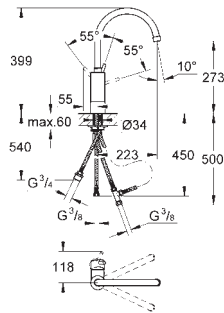

Concetto
Single-lever sink mixer 1/2"
integrated stop valve
high spout
monobloc installation
GROHE StarLight finish
GROHE SilkMove 35 mm ceramic cartridge
mousseur
adjustable flow rate limiter
swivel tubular spout
swivel area 90°
flexible connection hoses
rapid installation system

31 128 001	Chrome	4005176886737	189.10
31 128 DC1	supersteel	4005176891007	241.93