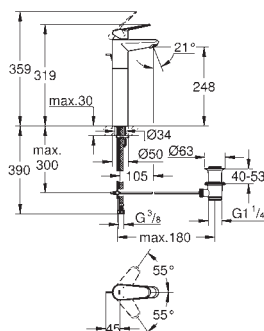

23 055 002   Chrome   4005176887680   231.16

Eurodisc Cosmopolitan Basin mixer 1/2" XL-Size
monobloc installation
metal lever
for free-standing basins
GROHE SilkMove 35 mm ceramic cartridge
adjustable flow rate limiter
adjustable minimum flow rate 2.5 l/min
GROHE StarLight chrome finish
GROHE QuickFix Plus installation system
with centering support
mousseur
pop-up waste set 1 1/4"
flexible connection hoses
optional temperature limiter (46 375 000)