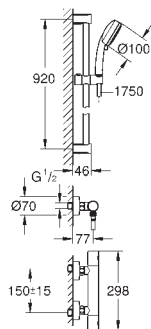

Grotherm 800 Cosmopolitan Thermostatic shower set 1/2"

Consisting of:

Grotherm 800 Cosmopolitan thermostatic shower mixer 1/2" (34 765 000)
Tempesta Cosmopolitan 100 shower set, 2 sprays, 900 mm (27 788 002)
optional **GROHE EcoJoy** 5.7 l/min flow limiter included

47 175 000		4005176803895	156.36