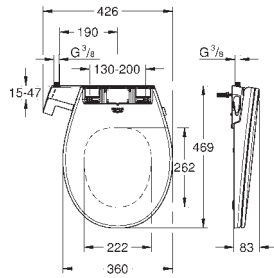

GROHE MANUAL BIDET SEAT

Ref. No.	Colour	EAN code	Retail Guide Price (£)

39 648 SH0	alpine white	4005176575310	247.00

Bau Ceramic Manual bidet seat
WC seat with lid
2 dedicated spray arms (1 for anal area, 1 for lady spray)
pre- and post-rinsing of spray nozzle with fresh water
manually operated side handle requires no electricity
adjustable spray intensity
Duroplast WC seat and lid with soft close function
flexible water connection 3/8"
includes:
mounting plate
filter
pressure 0.1 - 1 MPa (1 - 10 bar)
complies with EN 1717