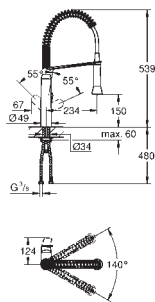

31 379 000	Chrome	4005176938085	601.12
31 379 DC0	supersteel	4005176938092	780.72
31 379 A00	hard graphite	4005176488856	819.00
31 379 AL0	Brushed Hard Graphite	4005176488863	819.00

K7
Single-lever sink mixer 1/2"
monobloc installation
GROHE StarLight finish
GROHE SilkMove 35 mm ceramic cartridge
professional spray
diverter: mousseur/shower jet
automatic return to mousseur
metal spray
adjustable flow rate limiter
swivel spout, swivel area 140°
protected against backflow
flexible connection hoses
rapid installation system