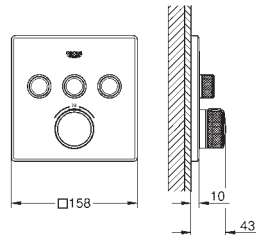

GROHE GROHTHERM SMARTCONTROL

Ref. No.	Colour	EAN code	Retail Guide Price (£)

29 125 000	Chrome	4005176413315	650.38

Grotherm SmartControl
Thermostat for concealed installation with 2 valves and integrated shower holder
set for final installation for
GROHE Rapido SmartBox 35 600 000
metal wall escutcheon with **GROHE QuickFix** (covered escutcheon and shaft sealing, covered fixing), retroactively 6° adjustable
GROHE StarLight chrome finish
GROHE SmartControl push for ON-OFF, turn for volume adjustment from EcoJoy to full flow
exchangeable symbols
GROHE TurboStat compact cartridge with wax thermostatic element
GROHE ProGrip with knurl structure
GROHE SafeStop safety button at 38°C
(calibration required)
GROHE SafeStop Plus optional temperature limiter at 43°C or 46°C included
built-in non return valve and dirt strainers
multiple outlets can be run simultaneously
integrated shower union with shower outlet 1/2"
without roughing-in-set
flow performance:
outlet B = 24 l/min
hand shower = 12 l/min
outlet B + hand shower = 27 l/min

35 600 000		4005176413469	132.18
GROHE Rapido SmartBox universal rough-in box for concealed installation			

29 126 000	Chrome	4005176413322	586.24
29 126 DC0	supersteel	4005176526343	740.86
29 126 GN0	brushed cool sunrise	4005176558368	846.71
29 126 DL0	brushed warm sunset	4005176558337	846.71
29 126 A00	hard graphite	4005176558290	793.78
29 126 AL0	Brushed Hard Graphite	4005176558306	846.71