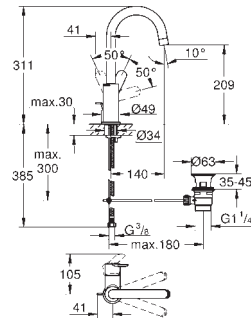

Ref. No.	Colour	EAN code	Retail Guide Price (£)

23 760 000	Chrome	4005176388484	98.98

BauEdge
Single-lever basin mixer 1/2"
L-Size
monobloc installation
metal lever
GROHE Longlife 28 mm ceramic cartridge
GROHE StarLight chrome finish
GROHE EcoJoy mousseur 5.7 l/min
rapid installation system
swivel tubular spout
plastic pop-up waste set 1 1/4"
flexible connection hoses