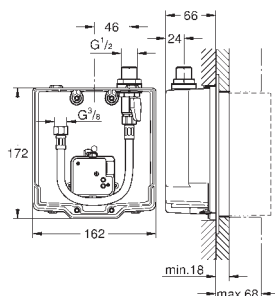

**Euroeco Cosmopolitan E
Concealed mounting box**

wall installation
for installation with pre-mixed or cold water
suitable for IR-sets for final installation
stop valve
connection housing for power supply
suitable for
36 410 000, 36 334 SD0, 36 335 SD0, 36 273 000
allows for waterproofing of wall construction surrounding the concealed body
with sealing sleeve

COMMERCIAL
FITTINGS