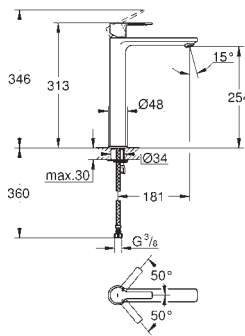

23 405 001   **Chrome**   4005176409134   275.42
23 405 DC1   **supersteel**   4005176412745   435.09
23 405 AL1   **Brushed Hard Graphite**   4005176586163   459.00

Lineare
Basin mixer 1/2"
XL-Size
monobloc installation
metal lever
for free-standing basins
28 mm ceramic cartridge
with **GROHE SilkMove**
with temperature limiter
GROHE StarLight chrome finish
GROHE EcoJoy SpeedClean mousseur 5.7 l/min
GROHE QuickFix Plus rapid installation system
smooth body
flexible connection hoses