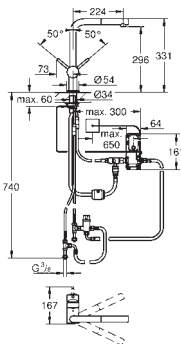

31 360 001	Chrome	4005176343025	551.95
31 360 DC1	supersteel	4005176343032	717.86

Minta Touch
Electronic single-lever sink mixer 1/2"
L-spout
Touch: activation of water via skin contact
battery supply 6 V lithium-battery, type CR-P2
CE approved
solenoid valve
fixed value mixing valve
automatically stops after 60 sec. (factory set)
type of protection IP 44
GROHE SilkMove 46 mm ceramic cartridge
pull out mousseur spout
adjustable flow rate limiter
swivel tubular spout
swivel area 360°
protected against backflow
flexible connection hoses
rapid installation system