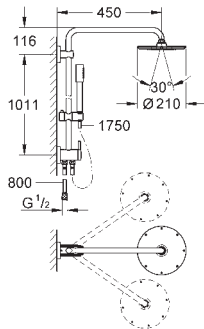

Rainshower System 210
Shower system with diverter
for wall mounting
horizontal swivable 450 mm projection shower arm
change between hand and head shower
by using the diverter
metal head shower Rainshower Cosmopolitan 210 (28 368 000)
with ball joint
rotation angle $\pm 15^\circ$
hand shower (28 034 000)
adjustable height via gliding element
(12 140 000)
connection to water supply with 1/2"-thread of
the 800 mm shower hose to faucet / wall union
GROHE DreamSpray perfect spray pattern
GROHE StarLight chrome finish
SpeedClean anti-limescale system
Inner WaterGuide for a longer life