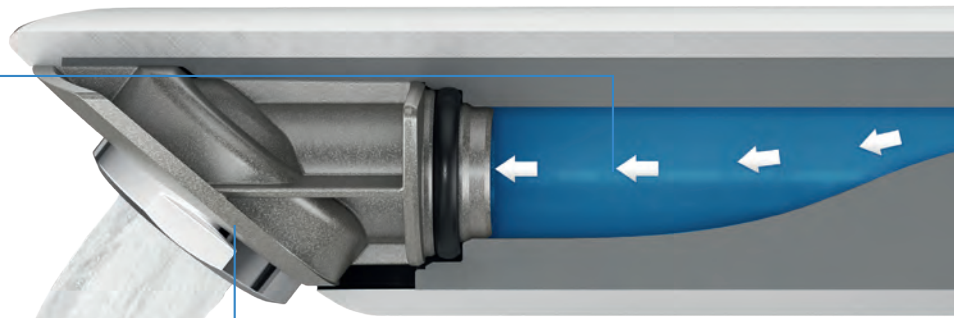

QUALITY

German perfectionism inspires ultimate customer confidence

DESIGN

GROHE STARLIGHT

Made-to-last surfaces ranging from precious matte to shiny like a diamond.

TECHNOLOGY

GROHE SENSOR

The responsive sensor switches the mixer on and off for ultimate comfort and the simple cleaning mode makes maintenance easy.