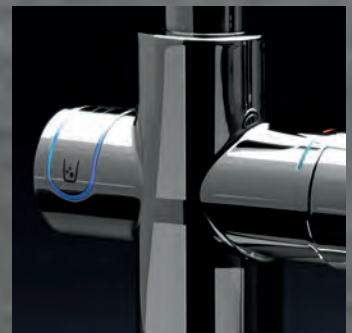

SUSTAINABILITY

*CSR Award winner of the
German Government, 2017*

www.vosoughishop.com

GROHE Limited
World Business Centre 2
Newall Road
London Heathrow Airport
Hounslow
Middlesex
TW6 2SF
Tel: 0208 283 2840
Fax: 0871 200 3415
E-Mail: info-uk@grohe.com

GB_02/2020 – Copyright by GROHE

PART OF **LIXIL**