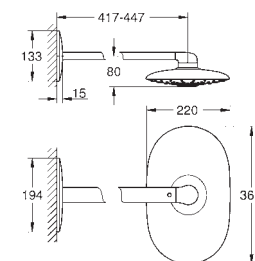

* to be decided during initial installation; factory default setting: GROHE PureRain

26 254 000   Chrome   4005176317026   585.12

Rainshower Duo 360
Head shower set 450 mm, 2 sprays

Consisting of:
head shower Rainshower Duo 360, spray plate chrome
2 spray patterns:
GROHE PureRain/GROHE Rain O² spray* and TrioMassage
horizontal 450 mm shower arm
GROHE DreamSpray perfect spray pattern
GROHE StarLight chrome finish
SpeedClean anti-limescale system
Inner WaterGuide for a longer life
requires rough-in set 26 264 001 – to be ordered separately