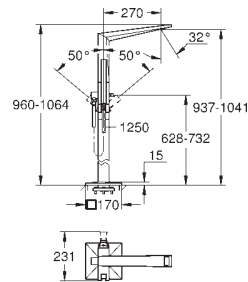

23 119 001	Chrome	4005176428883	2,412.00

Allure Brilliant
Single-lever bath mixer 1/2", floor mounted
set for final installation for 45 984 001
without roughing-in-set
GROHE SilkMove 46 mm ceramic cartridge
GROHE StarLight chrome finish
automatic diverter: bath/shower
spout with integrated mousseur
hand shower Euphoria Cube+ 6.6 l/min
Silverflex shower hose 1250 mm
projection 270 mm
integrated non-return valve
in the shower outlet 1/2"
with shower holder
protected against backflow