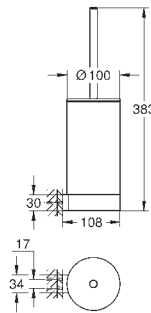

41 076 000	Chrome	4005176578526	98.00
41 076 DC0	supersteel	4005176578533	137.00
41 076 BE0	polished nickel	4005176578540	147.00
41 076 EN0	brushed nickel	4005176578557	157.00
41 076 GL0	cool sunrise	4005176578564	147.00
41 076 GN0	brushed cool sunrise	4005176578571	157.00
41 076 DA0	warm sunset	4005176578588	147.00
41 076 DL0	brushed warm sunset	4005176578595	157.00
41 076 A00	hard graphite	4005176578601	147.00
41 076 AL0	Brushed Hard Graphite	4005176578618	157.00

Selection
Toilet brush set
material: glass / metal
wall mounted
concealed fastening
GROHE StarLight chrome finish

40 791 001	white	4005176323409	4.58
40 791 KS1	velvet black	4005176336379	4.58

Spare brush head