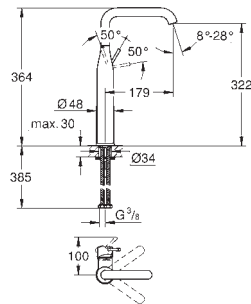

Ref. No.	Colour	EAN code	Retail Guide Price (£)

32 901 001	Chrome	4005176306969	264.36
32 901 DC1	supersteel	4005176369957	389.24
32 901 BE1	polished nickel	4005176426131	417.06
32 901 EN1	brushed nickel	4005176426148	444.85
32 901 GL1	cool sunrise	4005176407505	417.06
32 901 GN1	brushed cool sunrise	4005176426117	444.85
32 901 DA1	warm sunset	4005176407499	417.06
32 901 DL1	brushed warm sunset	4005176426124	444.85
32 901 A01	hard graphite	4005176407512	417.06
32 901 AL1	Brushed Hard Graphite	4005176407529	444.85

Essence
Basin mixer 1/2"
XL-Size
monobloc installation
metal lever
for free-standing basins
28 mm ceramic cartridge
with **GROHE SilkMove**
with temperature limiter
GROHE StarLight chrome finish
GROHE EcoJoy mousseur 5.7 l/min
GROHE AquaGuide adjustable mousseur
GROHE QuickFix Plus rapid installation system
swivel spout with mousseur
and stop limiter
smooth body
flexible connection hoses

36 445 000	Chrome	4005176415678	601.70