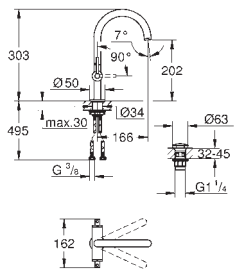

Atrio
Basin mixer, 1/2"
L-Size
ceramic headparts 1/2", 90°
GROHE StarLight chrome finish
GROHE EcoJoy 5.7 l/min laminar mousseur
rapid installation system
swivel tubular spout with mousseur and stop limiter
Push-open waste set 1 1/4"
flexible connection hoses
with lever handles
Two different sets of caps included. One set with „H“ and „C“ marking, one set without marking.

21 019 003	Chrome	4005176455223	381.75
21 019 DC3	supersteel	4005176455230	606.42
21 019 GL3	cool sunrise	4005176493461	599.09
21 019 DA3	warm sunset	4005176493485	599.09
21 019 AL3	Brushed Hard Graphite	4005176455247	693.07