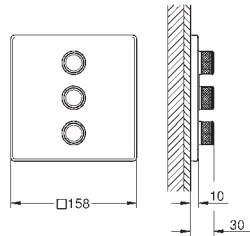

GROHE GROHTHERM SMARTCONTROL

Ref. No.	Colour	EAN code	Retail Guide Price (£)
29 127 000	Chrome	4005176413339	357.28
29 127 DC0	supersteel	4005176526350	452.08
29 127 GN0	brushed cool sunrise	4005176558443	516.64
29 127 DL0	brushed warm sunset	4005176558412	516.64
29 127 A00	hard graphite	4005176558375	484.36
29 127 AL0	Brushed Hard Graphite	4005176558382	516.64

Grotherm SmartControl Triple volume control trim

set for final installation for
GROHE Rapido SmartBox 35 600 000
metal wall escutcheon with **GROHE QuickFix** (covered escutcheon
and shaft sealing, covered fixing), retroactively 6° adjustable
10 mm thin profile escutcheon

GROHE StarLight chrome finish

GROHE SmartControl push for ON-OFF, turn for volume adjustment from EcoJoy
to full flow

exchangeable symbols

GROHE ProGrip with knurl structure

multiple outlets can be run simultaneously

without roughing-in-set

flow performance:

outlet D = 28 l/min

outlet E = 28 l/min

outlet A = 28 l/min

outlet D+E+A = 65 l/min

optional flow reducer for CALGreen compliance included

35 600 000 4005176413469 132.18

GROHE Rapido SmartBox universal rough-in box for concealed installation