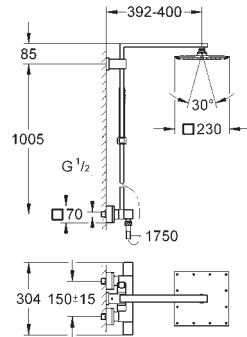

GROHE EUPHORIA SHOWER SYSTEM

Ref. No.	Colour	EAN code	Retail Guide Price (£)
26 087 000	Chrome	4005176940828	1,215.61

Euphoria Cube System 230
Shower system with thermostatic mixer for wall mounting
shower arm
projection 400 mm
exposed thermostatic shower
with Aquadimmer function
allows change between:
Rainshower Allure head shower (27 479 000)
material: metal
Rain spray pattern
with ball joint
rotation angle $\pm 15^\circ$
hand shower Euphoria Cube (27 699)
adjustable height via gliding element
Silverflex shower hose 1750 mm (28 388 000)
GROHE EcoJoy technology for less water and perfect flow
GROHE TurboStat compact cartridge
with wax thermoelement
GROHE SafeStop safety button at 38°C
(calibration required)
GROHE SafeStop Plus optional temperature limiter at 43°C included
GROHE DreamSpray perfect spray pattern
GROHE StarLight chrome finish
SpeedClean anti-limescale system
Twistfree preventing the hose from twisting
minimum flow rate 7 l/min.

26 187 000	Chrome	4005176310744	939.09