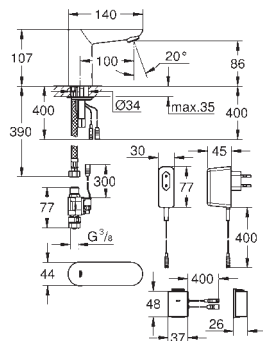

GROHE BLUETOOTH MONITORING

Ref. No.	Colour	EAN code	Retail Guide Price (£)
36 409 000	Chrome	4005176320538	470.11

Euroeco Cosmopolitan E Bluetooth Infra-red electronic basin tap 1/2"

with infrared sensor and Bluetooth module for bi-directional communication for monitoring, configuration and service purpose
without power supply 36 338 000 (required)

rapid installation system

GROHE StarLight finish

GROHE EcoJoy mousseur 5.7 l/min

solenoid valve

dirt strainer

with Bluetooth 4.0* for wireless data communication

for Apple** and Android devices

Bluetooth range (max. 10 m) varies depending on materials used and walls

between transmitter and receiver

monitoring

password protected products

app detects all Bluetooth products in range

auto flush cycles and timing last auto flush

usage per day over 30 days

thermal disinfection cycles and timings last disinfection

configuration

detection range and shut off delay

thermal disinfection

auto flush

cleaning mode

2 on/off timers

identification by name

service

send and save 3 profiles

reset to factory or user settings

hard and software version

CE approved

noise classification 1 in accordance

with DIN4109

type of protection faucet IP 59K

Mobile devices and GROHE IR Remote App*** are not included in delivery and have to be ordered separately via an authorised Apple store/store/iTunes or Google Play store.

* The Bluetooth word mark and logos are registered trademarks owned by Bluetooth SIG, Inc. and any use of such marks by Grohe AG is under license. Other trademarks and trade names are those of their respective owners.

** Apple, the Apple logo, iPod, iPod Touch, iPhone and iTunes are trademarks of Apple Inc., registered in the U.S. and other countries. Apple is not responsible for the function of this device or its compliance with safety and regulatory standards

*** Available for free via iTunes app or Google Play store.