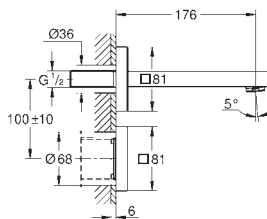

Eurocube E
Infra-red electronic wall basin tap without mixing device
with infrared sensor for bi-directional communication for monitoring, configuration and servicing
for cold or premixed water
with transformer 100-230 V AC, 50-60 Hz, 6 V DC
laminar spray regulator 5.7 l/min
7 pre-set programs
auto flush
thermal disinfection
cleaning mode
additional functions and precise settings
by remote control 36 407
set for final installation
for use with Rapid SL 38 748 002 or roughing-in set 36 264 001
CE approved
noise classification 1 in accordance with DIN4109