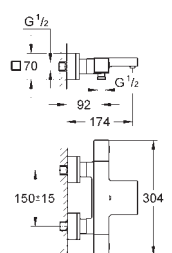

Grotherm Cube
Thermostatic bath/shower mixer 1/2"
wall mounted
GROHE StarLight chrome finish
GROHE SafeStop safety button at 38°C
(calibration required)
GROHE SafeStop Plus integrated temperature
limiter at max 50°C
GROHE Turbostat C3 compact cartridge
with wax thermoelement
integrated mixed water shut off
GROHE AquaDimmer Eco with multiple function:
- integrated **GROHE EcoButton**
(economy button with economy stop for shower)
- flow control
- diverter: bath/shower
shower bottom outlet 1/2"
GROHE XL Waterfall
flow straightener
built-in non return valves
dirt strainers
protected against backflow
covered S-unions
GROHE EcoJoy technology for less water and perfect flow