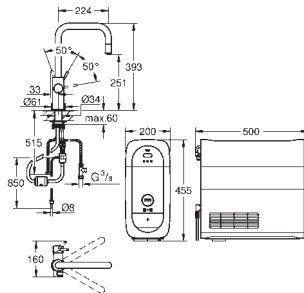

activated carbon filter and GROHE Blue magnesium+ filter

GROHE Blue filter S-Size, filter head with flexible

water hardness adjustment

for regions with water hardness of more than 9° dKH

for regions with water hardness below 9° dKH please order activated carbon filter

40 547 001

GROHE Blue 425 g CO₂ bottle

System requirements: Apple

iPhone with iOS 9.0 or higher

System requirements Android

smart phone with Android 4.3 or higher

Mobile devices and GROHE Ondus App*** are not included in delivery and have to be ordered separately via an authorised Apple store/store/iTunes or Google Play store.

* The Bluetooth word mark and logos are registered trademarks owned by Bluetooth SIG, Inc. and any use of such marks by Grohe AG is under license. Other trademarks and trade names are those of their respective owners.

** Apple, the Apple logo, iPod, iPod Touch, iPhone and iTunes are trademarks of Apple Inc., registered in the U.S. and other countries. Apple is not responsible for the function of this device or its compliance with safety and regulatory standards

*** Available for free via iTunes app or Google Play store.

This product includes an article which is declared as a hazardous substance. Find more information in the safety data sheet. You can download the safety data at: www.grohe.com/safety-data-sheets/

to be equipped with a non-return valve EA approved by Belgaqua