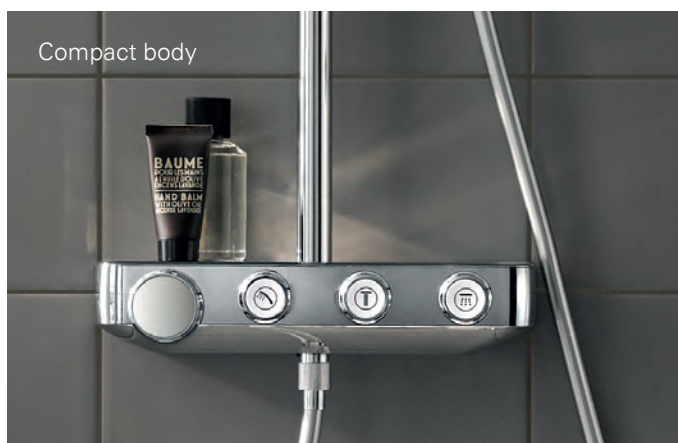

EUPHORIA SMARTCONTROL YOUR TURN - YOUR SHOWER

We've put a lot of thought into our new GROHE Euphoria SmartControl shower system: the result is a range of features that make the Euphoria more convenient and more enjoyable to use. The shower arm has a swivel function that allows you to rotate the showerhead through 180° to achieve the perfect angle. And the fully adjustable shower holder allows the hand shower to be positioned individually at the ideal height.

We have made the sleek Grotherm SmartControl body smaller and more compact to offer more space in the shower. And because we want you to enjoy your shower as quickly as possible, we came up with the GROHE QuickFix. This allows the position of the upper bracket to be altered during installation of the shower rail. The advantage: the upper bracket can be installed easily and quickly by utilising existing drilled holes.