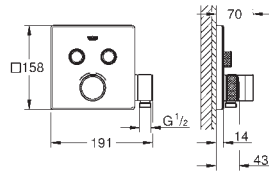

GROHE GROHTHERM SMARTCONTROL

Ref. No.	Colour	EAN code	Retail Guide Price (£)

29 125 000	Chrome	4005176413315	650.38

Grotherm SmartControl
Thermostat for concealed installation with 2 valves and integrated shower holder
set for final installation for
GROHE Rapido SmartBox 35 600 000
metal wall escutcheon with **GROHE QuickFix** (covered escutcheon and shaft sealing, covered fixing), retroactively 6° adjustable
GROHE StarLight chrome finish
GROHE SmartControl push for ON-OFF, turn for volume adjustment from EcoJoy to full flow
exchangeable symbols
GROHE TurboStat compact cartridge with wax thermostatic element
GROHE ProGrip with knurl structure
GROHE SafeStop safety button at 38°C
(calibration required)
GROHE SafeStop Plus optional temperature limiter at 43°C or 46°C included
built-in non return valve and dirt strainers
multiple outlets can be run simultaneously
integrated shower union with shower outlet 1/2"
without roughing-in-set
flow performance:
outlet B = 24 l/min
hand shower = 12 l/min
outlet B + hand shower = 27 l/min

35 600 000		4005176413469	132.18
GROHE Rapido SmartBox universal rough-in box for concealed installation			

29 126 000	Chrome	4005176413322	586.24
29 126 DC0	supersteel	4005176526343	740.86
29 126 GN0	brushed cool sunrise	4005176558368	846.71
29 126 DL0	brushed warm sunset	4005176558337	846.71
29 126 A00	hard graphite	4005176558290	793.78
29 126 AL0	Brushed Hard Graphite	4005176558306	846.71

Grotherm SmartControl
Thermostat for concealed installation with 3 valves
set for final installation for
GROHE Rapido SmartBox 35 600 000
metal wall escutcheon with **GROHE QuickFix** (covered escutcheon and shaft sealing, covered fixing), retroactively 6° adjustable
GROHE StarLight chrome finish
GROHE SmartControl push for ON-OFF, turn for volume adjustment from EcoJoy to full flow
exchangeable symbols
GROHE TurboStat compact cartridge with wax thermostatic element
GROHE ProGrip with knurl structure
GROHE SafeStop safety button at 38°C
(calibration required)
GROHE SafeStop Plus optional temperature limiter at 43°C or 46°C included
built-in non return valve and dirt strainers
multiple outlets can be run simultaneously
without roughing-in-set
flow performance:
outlet A = 23 l/min
outlet B = 27 l/min
outlet C = 23 l/min
outlet A + B = 33 l/min
outlet A + B + C = 36 l/min

35 600 000		4005176413469	132.18
GROHE Rapido SmartBox universal rough-in box for concealed installation