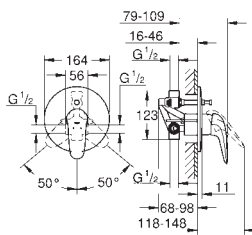

Eurostyle
Single-lever bath/shower mixer 1/2"
wall installation
GROHE SilkMove 46 mm ceramic cartridge
GROHE StarLight chrome finish
GROHE QuickFix covered fixing
Consisting of:
compatible with
(19 506 003)
with concealed body
adjustable flow rate limiter
automatic diverter: bath/shower
solid metal lever
optional temperature limiter (46 308 000)
metal wall escutcheons