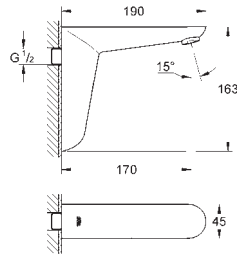

Euroeco Cosmopolitan E

Infra-red electronic wall basin tap without mixing device
with infrared sensor for bi-directional communication
for monitoring, configuration and servicing
for cold or premixed water
6V lithium battery, type CR-P2
battery lifetime approx. 7 years (150 actuations a day)
metal body
multistage battery status display
7 pre-set programs
auto flush
thermal disinfection
cleaning mode
additional functions and precise settings
by remote control 36 407
CE approved

36 273 000   Chrome   4005176893216   361.60