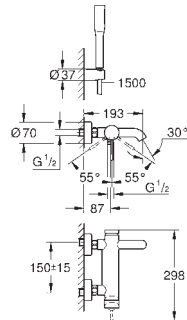

33 628 001	Chrome	4005176990793	242.22
------------	--------	---------------	--------

Essence

Single-lever bath/shower mixer 1/2"

wall mounted
metal lever
GROHE SilkMove 35 mm ceramic cartridge
with temperature limiter
GROHE StarLight chrome finish
automatic diverter: bath/shower
mousseur
shower outlet 1/2"
integrated non-return valve
S-unions
protected against backflow
with shower set
Consisting of:
hand shower Euphoria Cosmopolitan
Stick (27 400 000) 6.6 l/min
wall shower holder Tempesta 100
Cosmopolitan (27 594 000)
Silverflex shower hose 1.500 mm (28 364)