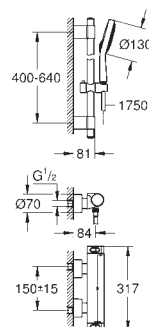

Grohtherm 2000
Thermostatic shower mixer 1/2" with shower set
Consisting of:
Grohtherm 2000 thermostat shower mixer (34 469)
Power&Soul Cosmopolitan shower set 130/600 mm rail (27 731 000)