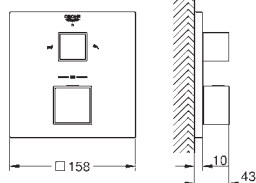

Grotherm Cube
Thermostatic bath tub mixer for 2 outlets with integrated shut off/diverter valve
set for final installation for
GROHE Rapido SmartBox 35 600 000
GROHE TurboStat compact cartridge
with wax thermoelement
GROHE StarLight chrome finish
wall escutcheon with **GROHE QuickFix**
(covered escutcheon- and shaft sealing, covered fixing)
metal escutcheon, retroactively 6° adjustable
printed shower and bath symbol
GROHE SafeStop safety button at 38°C
(calibration required)
GROHE SafeStop Plus optional temperature limiter at 43°C or 46°C included
GROHE AquaDimmer, integrated shut off/diverter valve
flow performance:
outlet B = 27 l/min
outlet C = 30 l/min
without roughing-in-set

35 600 000	4005176413469	132.18
GROHE Rapido SmartBox universal rough-in box for concealed installation