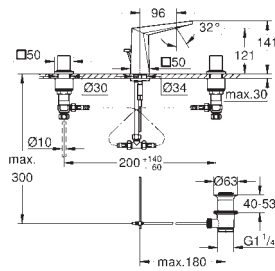

20 342 000	Chrome	4005176898860	695.76
20 342 DC0	supersteel	4005176490071	920.13
20 342 A00	hard graphite	4005176490125	985.87
20 342 AL0	Brushed Hard Graphite	4005176490064	1,051.58

Allure Brilliant
Three-hole basin mixer 1/2"
S-Size
ceramic headparts 1/2", 90°
GROHE StarLight chrome finish
GROHE EcoJoy 5.0 l/min. flow limiter
low spout with integrated mousseur
pop-up waste set 1 1/4"
pressure-proof, flexible connection hoses
between spout and side valves