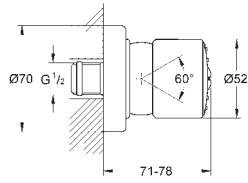

GROHE HEAD SHOWERS

Ref. No.	Colour	EAN code	Retail Guide Price (£)
28 198 000	Chrome	4005176038686	124.88

Relaxa 50
Side shower 1 spray
Normal spray
ball-joint
GROHE StarLight chrome finish
SpeedClean anti-limescale system
pre-adjustment for the flow rate
pre-adjustable flow rate from 5-11 l/min.
minimum flow rate 4.5 l/min