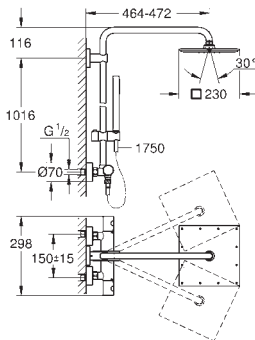

Euphoria System 230
Shower system with thermostat for wall mounting
Consisting of:
horizontal swivable 450 mm projection shower arm
exposed thermostatic shower
with Aquadimmer function
allows change between:
head shower Allure 230 (27 479 000)
material: metal
Rain spray pattern
with ball joint
rotation angle $\pm 15^\circ$
hand shower Euphoria Cube Stick (27 698 000)
adjustable height via gliding element
(12 140 000)
Silverflex shower hose 1750 mm (28 388 000)
GROHE TurboStat compact cartridge
with wax thermoelement
GROHE SafeStop safety button at 38°C
(calibration required)
GROHE SafeStop Plus optional temperature limiter at 43°C included
GROHE DreamSpray perfect spray pattern
GROHE StarLight chrome finish
SpeedClean anti-limescale system
Inner WaterGuide for a longer life
Twistfree preventing the hose from twisting
GROHE MetalGrip ergonomically shaped metal handles
suitable for instantaneous heaters from 18 kW/h
minimum flow rate 7 l/min.
optional upgrade: **GROHE EasyReach** tray (26 362)