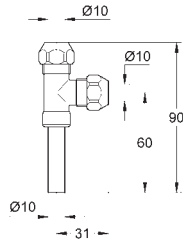

41 007 000	Chrome	4005176281815	14.59

Eggemann
Original WAS T-piece 3/8"
for service valve
with compression nut
GROHE StarLight chrome finish