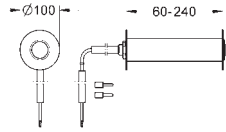

GROHE ELECTRONIC ACTUATIONS FOR WC

	Ref. No.	Colour	EAN code	Retail Guide Price (£)
	43 977 000	Chrome	4005176164798	208.83