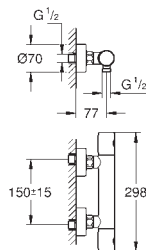

34 765 000	Chrome	4005176612022	188.59

Grotherm 800 Cosmopolitan
Thermostatic shower mixer 1/2"
wall mounted
GROHE StarLight chrome finish
GROHE MetalGrip ergonomically shaped metal handles
GROHE SafeStop safety button at 38°C
(calibration required)
GROHE SafeStop Plus optional temperature limiter at 43°C included
GROHE TurboStat compact cartridge
with wax thermoelement
integrated mixed water shut off
volume handle with **GROHE EcoButton**
(economy button with individually adjustable economy stop)
ceramic headpart 1/2", 180°
shower bottom outlet 1/2"
built-in non return valves
dirt strainers
protected against backflow
S-unions
metal escutcheon
GROHE EcoJoy technology for less water and perfect flow