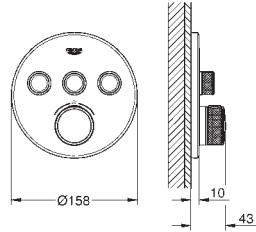

GROHE ATRIO

Ref. No.	Colour	EAN code	Retail Guide Price (£)
29 121 000	Chrome	4005176412271	560.46
29 121 DC0	supersteel	4005176455094	714.00
29 121 GL0	cool sunrise	4005176493188	793.78
29 121 DA0	warm sunset	4005176493201	793.78
29 121 AL0	Brushed Hard Graphite	4005176455100	918.30

Grohtherm SmartControl

Thermostat for concealed installation with 3 valves

set for final installation for GROHE Rapido SmartBox 35 600 000 metal wall escutcheon with GROHE QuickFix (covered escutcheon and shaft sealing, covered fixing), retroactively 6° adjustable

GROHE StarLight chrome finish

GROHE SmartControl push for ON-OFF, turn for volume adjustment from EcoJoy to full flow

exchangeable symbols

GROHE TurboStat compact cartridge

with wax thermoelement

GROHE ProGrip with knurl structure

GROHE SafeStop safety button at 38°C

(calibration required)

GROHE SafeStop Plus optional temperature limiter at 43°C or 46°C included

built-in non return valve

and dirt strainers

multiple outlets can be run simultaneously

without roughing-in-set

flow performance:

outlet A = 23 l/min

outlet B = 27 l/min

outlet C = 23 l/min

outlet A + B = 33 l/min

outlet A + B + C = 36 l/min

35 600 000

4005176413469

132.18

GROHE Rapido SmartBox universal rough-in box for concealed installation

29 122 000	Chrome	4005176412288	341.57
29 122 DC0	supersteel	4005176455117	436.00
29 122 GL0	cool sunrise	4005176515194	484.36
29 122 DA0	warm sunset	4005176515217	484.36
29 122 A00	hard graphite	4005176515231	484.36