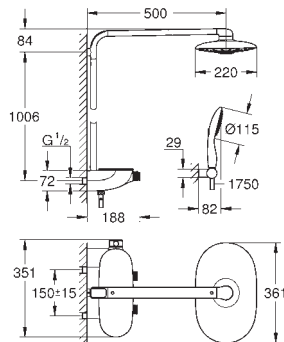

Rainshower System SmartControl Duo 360
Shower system with thermostat for wall mounting
Consisting of:
horizontal 500 mm shower arm
exposed SmartControl thermostat
allows change between:
head shower Rainshower Duo 360, spray plate white
GROHE PureRain/GROHE Rain O² spray* and TrioMassage
hand shower Power&Soul 115, spray plate white (27 671 LS0)
hand shower wall holder (27 055)
Silverflex shower hose 1750 mm (28 388 000)
min. recommended pressure 1.5 bar
GROHE DreamSpray perfect spray pattern
GROHE StarLight chrome finish
GROHE CoolTouch prevents scalding on hot surfaces
GROHE TurboStat compact cartridge
with wax thermoelement
GROHE EcoJoy technology for less water and perfect flow
GROHE SafeStop safety button at 38°C
(calibration required)
GROHE SafeStop Plus optional temperature limiter at 43°C included
GROHE SmartControl push for ON-OFF, turn for volume adjustment from EcoJoy to full flow
GROHE EasyReach shower tray
SpeedClean anti-limescale system
Inner WaterGuide for a longer life
suitable for instantaneous heaters from 18 kW/h
Twistfree preventing the hose from twisting
* to be decided during initial installation; factory default setting: GROHE PureRain