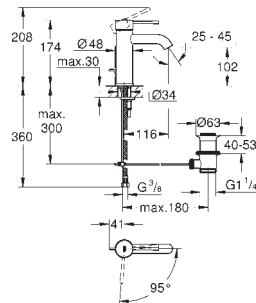

23 591 001	Chrome	4005176339196	131.62

Essence
Basin mixer 1/2"
S-Size
monobloc installation
metal lever
GROHE SilkMove ES 28 mm ceramic cartridge
with energy saving function via cold start
with temperature limiter
GROHE StarLight chrome finish
GROHE EcoJoy mousseur 5.7 l/min
GROHE AquaGuide adjustable mousseur
GROHE QuickFix Plus installation system
pop-up waste set 1 1/4"
flexible connection hoses