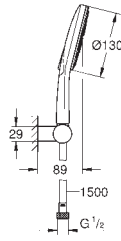

GROHE RAINSHOWER SMARTACTIVE

Ref. No.	Colour	EAN code	Retail Guide Price (£)

26 580 LS0	moon white	4005176486227	119.00

Rainshower SmartActive 130
Wall holder set 3 sprays

Consisting of:

hand shower Rainshower SmartActive 130 (26 574)

wall shower holder, adjustable (27 055)

Silverflex shower hose 1.500 mm (28 364)

GROHE EcoJoy 9.5 l/min flow limiter

GROHE DreamSpray perfect spray pattern

GROHE StarLight finish

SpeedClean anti-limescale system

Inner WaterGuide for a longer life

Twistfree preventing the hose from twisting

suitable for instantaneous heater

min. recommended pressure 1 bar