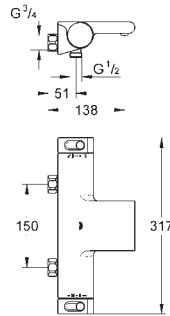

GROHE GROHTHERM 2000

Ref. No.	Colour	EAN code	Retail Guide Price (£)
34 484 001	Chrome	4005176932519	397.09

Grohtherm 2000
Thermostatic bath/shower mixer 1/2"
wall mounted
GROHE CoolTouch safety housing
GROHE StarLight chrome finish
GROHE Aqua Paddle ergonomically shaped handles
GROHE SafeStop safety button at 38°C
(calibration required)
GROHE SafeStop Plus integrated temperature limiter at max 50°C
GROHE TurboStat compact cartridge with wax thermoelement
integrated mixed water shut off
GROHE AquaDimmer Eco with multiple function:
- integrated (economy button with economy stop for shower)
- flow control
- diverter: bath/shower
shower bottom outlet 1/2"
GROHE XL Waterfall
flow straightener
built-in non return valves
dirt strainers
protected against backflow
integrated flow limiter 14 l/min in the shower outlet
GROHE EcoJoy technology for less water and perfect flow

34 176 001	Chrome	4005176926488	695.76