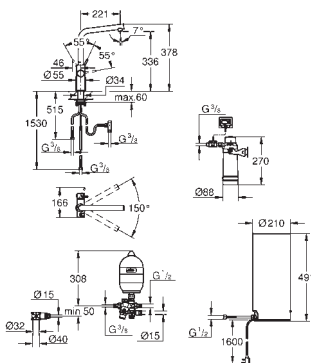

GROHE Red Duo Tap and L Size Boiler
Consisting of:
GROHE Red Duo single-lever sink mixer (30 033 000)
monobloc installation
L-spout
GROHE ChildLock push buttons for kettle hot water
TÜV certified triple electronic safeguards against accidental activation of boiling water
GROHE StarLight chrome finish
28 mm ceramic cartridge
with **GROHE SilkMove**
insulated tubular spout
swivel area 150°
separate water ways
flexible connection hoses
connection for GROHE Red boiler
GROHE Red boiler L size
reservoir for kettle hot and hot water
5.5 liter total capacity
required inlet pressure: 1-7 bar
with flexible connection hose and outlet for kettle hot water
CE approved
power supply 230 V 50 Hz
power consumption 2100 W
standby power consumption 15 W
energy efficiency class A
GROHE Red filter set
for protection of the boiler from limescale
Capacity 600 L at 20° dKH
5 phase filter
flow rate measuring unit