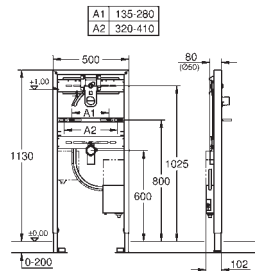

Rapid SL
Element for wash basin with roughin-in set for infra-red electronic
for wall mounted fittings
suitable for trim sets Europlus E 36 042 SD0, Essence E 36 447 000
and Eurocube E 36 442 000

1.13 m finished installation height
for on-the-wall installations or studed walls

Includes
wash basin fixing bolts with
fixing device for ceramic
variable distance of fixing bolts
HT-outlet bend Ø 50 mm
seal Ø 32 mm
pre-mounted roughing-in set
with protecting block
fire-proof pipe for laying electronic cables
installation box with water group, stop valve and flush elbow
connection with noise protected fitting holder 1/2"
connecting box for mains supply 230 V
CE approved
for installation with pre-mixed or cold water
for on-the-wall installation please order wall brackets 38 558 00M (sold separately)

36 407 001		4005176368974	261.30