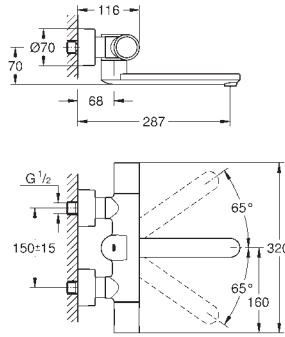

GROHE EUROSMART COSMOPOLITAN E

Ref. No.   Colour   EAN code   Retail Guide Price (£)

36 454 000   Chrome   4005176487774   882.00

Eurosmart Cosmopolitan E Special
Infra-red electronic wall basin mixer with thermostatic temperature control
with infrared sensor for bi-directional communication
for monitoring, configuration and servicing
6V lithium battery, type CR-P2
battery lifetime approx. 7 years (150 actuations a day)
activation by hand, deactivation automatically when leaving detection zone (hand-body detection mode)
two additional detection modes adjustable (hand-hand or body-body)
GROHE StarLight chrome finish
GROHE CoolTouch
laminar mousseur 9 l/min
non-return valve
dirt strainers
GROHE SafetyPlus fixed temperature stop
temperature scale handle with pre-adjustable
safety stop between 35°C and 41°C (calibration required)
metal temperature safety stop
full unmixed hot or cold water in extreme handle position for legionella sampling
swivel cast spout 219 mm
projection 287 mm
swivel range stop at 130°, lockable
with S-unions, chrome nuts and covers
self-sealing escutcheons
multistage battery status display
7 pre-set programs
auto flush
thermal disinfection
cleaning mode
additional functions and precise settings
by remote control 36 407
CE approved
noise classification 1 in accordance
with DIN4109

36 455 000   Chrome   4005176487781   858.00
ditto, projection 255 mm

36 332 000   Chrome   4005176896682   779.54

Eurosmart Cosmopolitan E
Infra-red electronic wall basin mixer with thermostatic temperature control
with infrared sensor for bi-directional communication
for monitoring, configuration and servicing
6V lithium battery, type CR-P2
battery lifetime approx. 7 years (150 actuations a day)
activation by hand, deactivation automatically when leaving detection zone (hand-body detection mode)
two additional detection modes adjustable (hand-hand or body-body)
GROHE StarLight chrome finish
laminar mousseur 9 l/min
non-return valve
dirt strainers
temperature scale handle with
GROHE SafeStop safety stop at 38°C
(calibration required)
swivel cast spout 219 mm
projection 287 mm
swivel range stop at 130°, lockable
self-sealing escutcheons
multistage battery status display
7 pre-set programs
auto flush
thermal disinfection
cleaning mode
additional functions and precise settings
by remote control 36 407
CE approved
noise classification 1 in accordance
with DIN4109