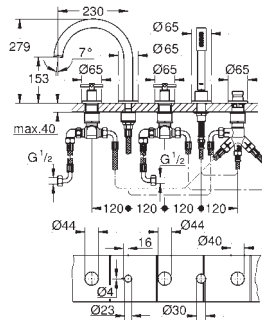

Atrio
5-hole bath/shower combination
ceramic headparts 1/2", 90°
GROHE StarLight chrome finish
Consisting of:
pre-assembled spout fixing
with cross handles
bath spout with mousseur and diverter bath/shower
Sena hand shower 6.6 l/min
shower hose 2000 mm
flexible connection hoses
connection for shower hose
protected against backflow
can be used with 29 037 002
Two different sets of caps included. One set with „H“ and „C“ marking, one set without marking.

29 037 002		4005176519918	724.00