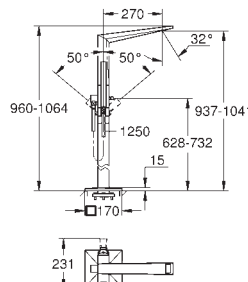

45 388 000		4005176212758	77.76
------------	--	---------------	-------

Supporting legs for baseframe

23 119 001	Chrome	4005176428883	2,412.00
------------	--------	---------------	----------

Allure Brilliant
Single-lever bath mixer 1/2", floor mounted
 set for final installation for 45 984 001
without roughing-in-set
 GROHE SilkMove 46 mm ceramic cartridge
 GROHE StarLight chrome finish
 automatic diverter: bath/shower
 spout with integrated mousseur
 hand shower Euphoria Cube+ 6.6 l/min
 Silverflex shower hose 1250 mm
 projection 270 mm
 integrated non-return valve
 in the shower outlet 1/2"
 with shower holder
 protected against backflow