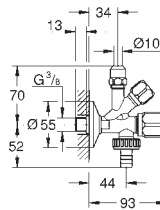

22 033 000	Chrome	4005176305498	25.44

Original WAS combination service valve 3/8"
wall connection 3/8"
outlet thread 3/8"
with length compensation
with compression nut $\varnothing$ 10 mm
outlet 3/4"
with hose connection
grease chamber headpart
non-return valve type EB
long connecting shaft
ergonomic handles
marking: neutral
metal push-on escutcheon $\varnothing$ 55 mm
for combination with pipe ventilating valve type HB 41 239 000