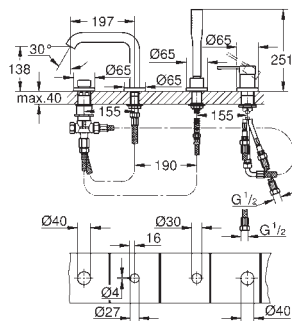

bath inlet with mousseur

diverter bath/shower

for chrome: hand shower 27400000

metal shower hose 2000 mm

flexible connection hoses

connection for shower hose

protected against backflow

for use with 29 037 000