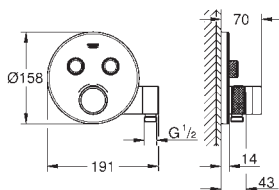

35 600 000	4005176413469	132.18
GROHE Rapido SmartBox universal rough-in box for concealed installation