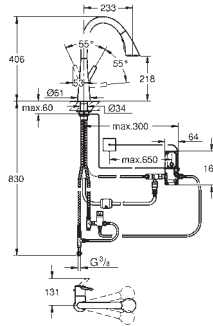

30 219 002   **Chrome**   **4005176466540**   **664.51**
30 219 DC2   **supersteel**   **4005176466557**   **896.93**

Zedra Touch
Electronic single-lever sink mixer 1/2"
Touch: activation of water via skin contact
battery supply 6 V lithium-battery, type CR-P2
CE approved
solenoid valve
fixed value mixing valve
automatically stops after 60 sec. (factory set)
type of protection IP 44
GROHE StarLight chrome finish
GROHE SilkMove 35 mm ceramic cartridge
GROHE Zero separated inner water ways - lead and nickel free
GROHE Magnetic Docking guarantees easy retraction and smooth docking of the spray head back to the starting position
pull-out spray with 3 spray types
diverter: laminar spray/**SpeedClean** shower jet/GROHE Blade spray (reduced water consumption by up to 70 % and even stronger spray performance)
stop function - pause button to stop the water flow
automatic return to laminar spray
adjustable flow rate limiter
swivel tubular spout
swivel area 360°
protected against backflow
flexible connection hoses