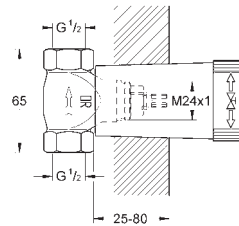

29 811 000   4005176062711   51.42

Concealed stop valve 1/2"
preassembled ceramic headpart 1/2"
180°
threaded union 1/2"
installation depth adjustable
25 - 80 mm
DR-brass

29 813 000   4005176062735   82.90

ditto, 3/4"