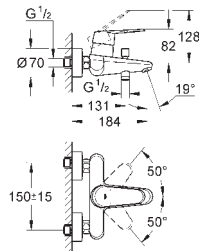

Eurodisc Cosmopolitan
Single-lever bath/shower mixer 1/2"
wall mounted, metal lever
GROHE SilkMove 46 mm ceramic cartridge
GROHE StarLight chrome finish
adjustable flow rate limiter
adjustable minimum flow rate 2.5 l/min
automatic diverter: bath/shower
mousseur, integrated non-return valve
in the shower outlet 1/2"
S-unions
protected against backflow
optional temperature limiter (46 308 000)

34 718 000   Chrome   4005176457647   408.15