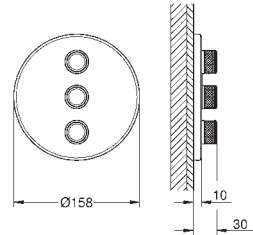

Grohtherm SmartControl

Triple volume control trim

set for final installation for GROHE Rapido SmartBox 35 600 000

metal wall escutcheon with GROHE QuickFix (covered escutcheon and shaft sealing, covered fixing), retroactively 6° adjustable

10 mm thin profile escutcheon

GROHE StarLight chrome finish

GROHE SmartControl push for ON-OFF, turn for volume adjustment from EcoJoy to full flow

exchangeable symbols

GROHE ProGrip with knurl structure

multiple outlets can be run simultaneously

without roughing-in-set

flow performance:

outlet D = 28 l/min

outlet E = 28 l/min

outlet A = 28 l/min

outlet D+E+A = 65 l/min

35 600 000

4005176413469

132.18

GROHE Rapido SmartBox universal rough-in box for concealed installation

34 705 000	Chrome	4005176413285	1,381.53

Grohtherm SmartControl

Perfect shower set with Rainshower SmartActive 310

Consisting of:

concealed thermostat with 3 valves

Grohtherm SmartControl set for final installation

(29 121 000)

GROHE Rapido SmartBox 35 600 000

Rainshower 310 head shower set (26 475) including head shower with 2 sprays,

horizontal shower arm 400 mm and head shower rough-in (26 483 000)

Euphoria Cosmopolitan Stick handshower (27 367 000)

Rainshower wall holder (27 074 000)

Rainshower wall union 1/2" (27 057 000)

Silverflex shower hose 1.500 mm (28 364)