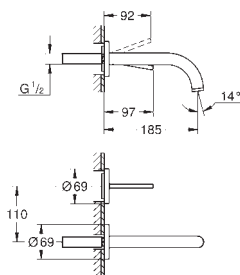

19 287 003	Chrome	4005176454738	357.42
19 287 DC3	supersteel	4005176454745	568.50
19 287 GL3	cool sunrise	4005176492358	561.64
19 287 DA3	warm sunset	4005176492372	561.64
19 287 AL3	Brushed Hard Graphite	4005176454752	649.72

Atrio
Two-hole basin mixer joystick
wall mounted
without concealed body
set for final installation for 23 429 000
GROHE FeatherControl Joystick cartridge
GROHE StarLight chrome finish
GROHE EcoJoy 5.7 l/min laminar mousseur
centre distance 110 mm
projection 185 mm