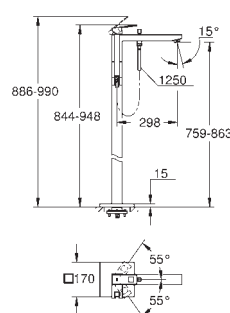

Eurocube
Single-lever bath mixer 1/2", floor mounted
set for final installation for
45 984 001
29 038 001
29 086 000
without roughing-in-set
GROHE SilkMove 35 mm ceramic cartridge
with temperature limiter
GROHE StarLight chrome finish
automatic diverter: bath/shower
spout with mousseur
Euphoria Cube+ Stick hand shower 6.6 l/min (26 467)
Silverflex shower hose 1250 mm (28 362)
projection 298 mm
integrated non-return valve
in the shower outlet 1/2"
protected against backflow
with shower holder