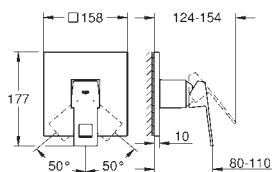

Ref. No.	Colour	EAN code	Retail Guide Price (£)
24 061 000	Chrome	4005176465680	181.12
24 061 AL0	Brushed Hard Graphite	4005176585586	267.00

Eurocube
Single-lever shower mixer trim
set for final installation for
GROHE Rapido SmartBox 35 600 000
GROHE SilkMove 46 mm ceramic cartridge
GROHE StarLight chrome finish
wall escutcheon with **GROHE QuickFix**
(covered escutcheon- and shaft sealing, covered fixing)
metal escutcheon, retroactively 6° adjustable
metal lever
flow performance:
outlet B or C = 30 l/min
without roughing-in-set

35 600 000	4005176413469	132.18

GROHE Rapido SmartBox universal rough-in box for concealed installation

24 062 000	Chrome	4005176465697	199.98
24 062 DC0	supersteel	4005176553905	257.00
24 062 AL0	Brushed Hard Graphite	4005176585579	294.00