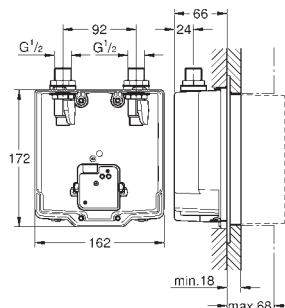

Eurosmart Cosmopolitan E Concealed mounting box with mixture
wall installation
suitable for IR-sets for final installation
2 stop valves
housing with mixing device
non-return valve
connection housing for power supply
suitable for
36 315 000, 36 412 000, 36 376 000
allows for waterproofing of wall construction surrounding the concealed body with sealing sleeve