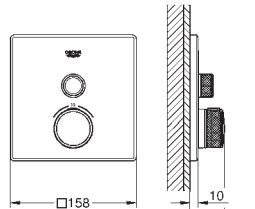

GROHE GROHTHERM SMARTCONTROL

Ref. No.	Colour	EAN code	Retail Guide Price (£)
29 123 000	Chrome	4005176413292	497.74
29 123 GN0	brushed cool sunrise	4005176558122	718.88
29 123 DL0	brushed warm sunset	4005176558092	718.88
29 123 A00	hard graphite	4005176558054	673.95
29 123 AL0	Brushed Hard Graphite	4005176558061	718.88

Grotherm SmartControl
Thermostat for concealed installation with one valve
set for final installation for
GROHE Rapido SmartBox 35 600 000
metal wall escutcheon with **GROHE QuickFix** (covered escutcheon and shaft sealing, covered fixing), retroactively 6° adjustable
GROHE StarLight chrome finish
GROHE SmartControl push for ON-OFF, turn for volume adjustment from EcoJoy to full flow
exchangeable symbols
GROHE TurboStat compact cartridge with wax thermoelement
GROHE ProGrip with knurl structure
GROHE SafeStop safety button at 38°C
(calibration required)
GROHE SafeStop Plus optional temperature limiter at 43°C or 46°C included
built-in non return valve and dirt strainers
without roughing-in-set
flow performance:
outlet A (to external shut-off) = 34 l/min
outlet B/C = 29 l/min

35 600 000	4005176413469	132.18
GROHE Rapido SmartBox universal rough-in box for concealed installation		

29 124 000	Chrome	4005176413308	541.99
29 124 DC0	supersteel	4005176526329	684.94
29 124 GN0	brushed cool sunrise	4005176558207	782.79
29 124 DL0	brushed warm sunset	4005176558177	782.79
29 124 A00	hard graphite	4005176558139	733.87
29 124 AL0	Brushed Hard Graphite	4005176558146	782.79