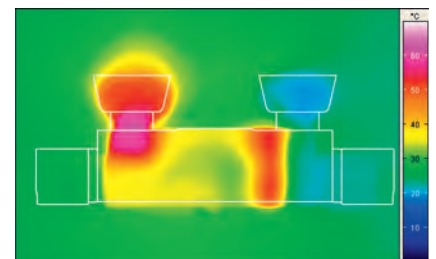

Safety surround = 100% GROHE CoolTouch No risk of scalding

Thermal image
without GROHE CoolTouch