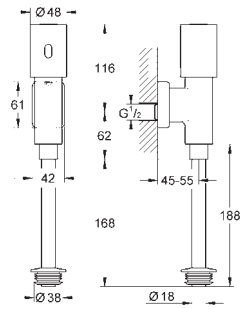

GROHE ELECTRONIC ACTUATIONS FOR URINAL

Ref. No.	Colour	EAN code	Retail Guide Price (£)
37 421 000	Chrome	4005176935572	424.00

Tectron Rondo
Infra-red electronic for Urinal
with infrared sensor for bi-directional communication for monitoring, configuration and servicing
6V lithium battery, type CR-P2
battery lifetime approx. 7 years (150 actuations a day)
metal housing
exposed installation
flow pressure min 0.5 bar
operating pressure max 10 bar
G 1/2
with **integrated stop valve**
flush pipe with rubber connector
multistage battery status display
7 pre-set programs
auto flush
cleaning mode
pre-flush on/off
additional functions and precise settings
by remote control 36 407
adjustable flow time by hand or remote
CE approved