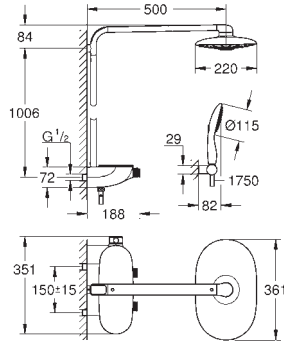

GROHE RAINSHOWER SYSTEM SMARTCONTROL

Ref. No.   Colour   EAN code   Retail Guide
Price (£)

26 250 000   Chrome   4005176316999   1,403.65

Rainshower System SmartControl Duo 360
Shower system with thermostat for wall mounting
Consisting of:
horizontal 500 mm shower arm
exposed SmartControl thermostat
allows change between:
head shower Rainshower Duo 360, spray plate chrome
GROHE PureRain/GROHE Rain O² spray* and TrioMassage
hand shower Power&Soul 115, spray plate white (27 671 LS0)
hand shower wall holder (27 055)
Silverflex shower hose 1750 mm (28 388 000)
min. recommended pressure 1.5 bar
GROHE DreamSpray perfect spray pattern
GROHE StarLight chrome finish
GROHE CoolTouch prevents scalding on hot surfaces
GROHE TurboStat compact cartridge
with wax thermoelement
GROHE EcoJoy technology for less water and perfect flow
GROHE SafeStop safety button at 38°C
(calibration required)
GROHE SafeStop Plus optional temperature limiter at 43°C included
GROHE SmartControl push for ON-OFF, turn for volume adjustment from EcoJoy to full flow
GROHE EasyReach shower tray
SpeedClean anti-limescale system
Inner WaterGuide for a longer life
suitable for instantaneous heaters from 18 kW/h
Twistfree preventing the hose from twisting
* to be decided during initial installation; factory default setting: GROHE PureRain

26 250 LS0   moon white   4005176317002   1,381.53