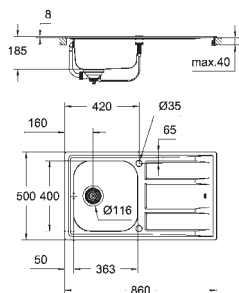

GROHE STAINLESS STEEL SINKS

Ref. No.   Colour   EAN code   Retail Guide Price (£)

31 566 SD0   stainless steel   4005176473234   168.13

K400
Stainless Steel Sink with Drainer
model: K400 45-S 86/50 1.0 rev
mounting type: standard built-in
material: stainless steel AISI 304 (V2A)
material thickness: 0.7 mm
GROHE StarLight finish
finish: satin finish
GROHE Whisper
min. cabinet size: 450 mm
dimensions: 860 x 500 mm
1 bowl: 362.5 x 400 x 188 mm
GROHE QuickFix installation system
sink mountable left or right
cut-out: 840 x 480 mm
drilling holes: 2 x 35 mm
drainer: automatic waste fitting
accessories included: automatic waste fitting, waste kit, basket strainer waste, mounting set

31 567 SD0   stainless steel   4005176473241   242.16