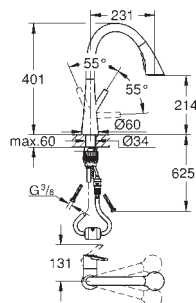

32 294 002   **Chrome**   **4005176466496**   **344.46**
32 294 DC2   **supersteel**   **4005176466502**   **447.08**

Zedra
Single-lever sink mixer 1/2"
monobloc installation
GROHE StarLight chrome finish
GROHE SilkMove 35 mm ceramic cartridge
GROHE Magnetic Docking guarantees easy retraction and smooth docking of the spray head back to the starting position
pull-out spray with 3 spray types
diverter: laminar spray/**SpeedClean** shower jet/GROHE Blade spray (reduced water consumption by up to 70 % and even stronger spray performance)
stop function - pause button to stop the water flow
automatic return to laminar spray
adjustable flow rate limiter
swivel tubular spout
swivel area 360°
protected against backflow
flexible connection hoses
GROHE QuickFix Plus ultra fast and simple installation - no tools needed
GROHE Zero separated inner water ways - lead and nickel free