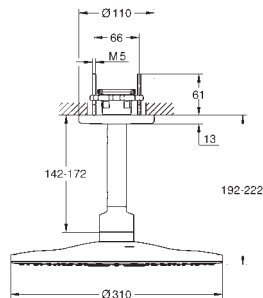

Rainshower SmartActive 310
Head shower set ceiling 142 mm, 2 sprays
Consisting of:
head shower Rainshower SmartActive 310, spray plate moon white
2 spray patterns:
GROHE PureRain, ActiveRain
142 mm ceiling shower arm
GROHE DreamSpray perfect spray pattern
GROHE StarLight finish
SpeedClean anti-limescale system
Inner WaterGuide for a longer life
requires rough-in set 26 483 000 or 26 484 000 - to be ordered separately