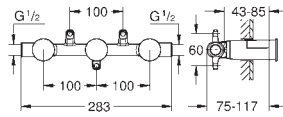

GROHE ATRIO

Ref. No.   Colour   EAN code   Retail Guide Price (£)

29 025 002   **4005176519895**   **229.00**

Two-handle basin mixer concealed body, 1/2"
for 3-hole basin mixer
wall installation
without finishing trim set
DR-brass
installation device
allows for waterproofing of wall construction surrounding the concealed body with sealing sleeve