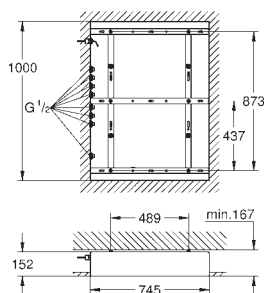

26 376 001	Chrome	4005176415609	1,974.41

Rainshower F-Series 40"
Roughing-in set
for use with Rainshower F-Series 40" AquaSymphony ceiling shower
1000 mm x 745 mm x 152 mm
min. installation depth: 167 mm
Waterways: Brass
1/2" connections

The ceiling construction must be appropriate for the static requirement of the product (total product weight > 70 kg). Ceiling shower has to be controlled by 8 outlets + 1 hand shower outlet and the performance of the waste must be of sufficient size (> 100 l/min). For detailed planning please see separate planning & installation guide before start.

29 126 000	Chrome	4005176413322	586.24