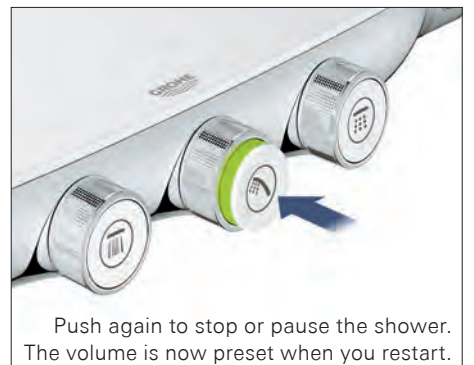

Turn to adjust the water volume gradually from Eco to Full Flow.

Push again to stop or pause the shower. The volume is now preset when you restart.