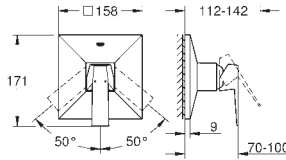

GROHE ALLURE BRILLIANT

Ref. No.	Colour	EAN code	Retail Guide Price (£)
24 071 000	Chrome	4005176465901	364.36
24 071 DC0	supersteel	4005176465918	470.00
24 071 A00	hard graphite	4005176564734	503.00
24 071 AL0	Brushed Hard Graphite	4005176465925	537.00

Allure Brilliant

Single-lever shower mixer trim

set for final installation for

GROHE Rapido SmartBox 35 600 000

GROHE SilkMove 46 mm ceramic cartridge

GROHE StarLight chrome finish

wall escutcheon with GROHE QuickFix

(covered escutcheon- and shaft sealing, covered fixing)

metal escutcheon, retroactively 6° adjustable

metal lever

flow performance:

outlet B or C = 30 l/min

without roughing-in-set

35 600 000		4005176413469	132.18
GROHE Rapido SmartBox universal rough-in box for concealed installation			

24 072 000	Chrome	4005176465932	401.01
24 072 DC0	supersteel	4005176465949	517.00
24 072 A00	hard graphite	4005176564741	554.00
24 072 AL0	Brushed Hard Graphite	4005176465956	590.00