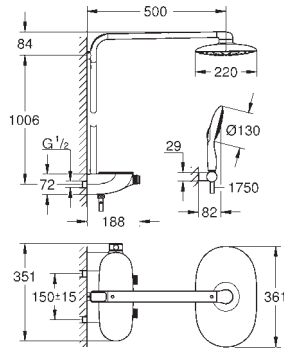

GROHE RAINSHOWER SYSTEM SMARTCONTROL

Ref. No.   Colour   EAN code   Retail Guide Price (£)

26 361 000   Chrome   4005176347580   1,281.97

Rainshower System SmartControl Mono 360
Shower system with thermostat for wall mounting
Consisting of:
horizontal 500 mm shower arm
exposed SmartControl thermostat
allows change between:
head shower Rainshower Mono 360, spray plate chrome
GROHE PureRain/GROHE Rain O² spray*
Power&Soul 130 hand shower, spray plate white (27 673 LS0)
hand shower wall holder (27 055)
Silverflex shower hose 1750 mm (28 388 000)
min. recommended pressure 1.5 bar
GROHE DreamSpray perfect spray pattern
GROHE StarLight chrome finish
GROHE CoolTouch prevents scalding on hot surfaces
GROHE TurboStat compact cartridge
with wax thermoelement
GROHE EcoJoy technology for less water and perfect flow
GROHE SafeStop safety button at 38°C
(calibration required)
GROHE SafeStop Plus optional temperature limiter at 43°C included
GROHE SmartControl push for ON-OFF, turn for volume adjustment from EcoJoy to full flow
GROHE EasyReach shower tray
SpeedClean anti-limescale system
Inner WaterGuide for a longer life
suitable for instantaneous heaters from 18 kW/h
Twistfree preventing the hose from twisting
* to be decided during initial installation; factory default setting: GROHE PureRain

SHOWERS

26 361 LS0   moon white   4005176409707   1,270.92