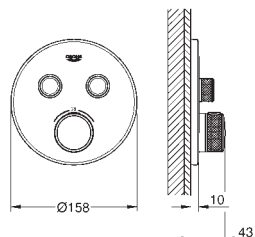

GROHE ATRIO

Ref. No.	Colour	EAN code	Retail Guide Price (£)
13 139 003	Chrome	4005176455131	214.66
13 139 DC3	supersteel	4005176455148	341.09
13 139 GL3	cool sunrise	4005176493263	336.99
13 139 DA3	warm sunset	4005176493287	336.99
13 139 AL3	Brushed Hard Graphite	4005176455155	389.84

Atrio
Bath spout
wall mounted
GROHE StarLight chrome finish
mousseur
projection 171 mm

29 118 000	Chrome	4005176412240	475.85
29 118 DC0	supersteel	4005176455032	606.00
29 118 GL0	cool sunrise	4005176492976	673.95
29 118 DA0	warm sunset	4005176492990	673.95
29 118 AL0	Brushed Hard Graphite	4005176455049	683.67

Grotherm SmartControl
Thermostat for concealed installation with one valve
set for final installation for
GROHE Rapido SmartBox 35 600 000
metal wall escutcheon with **GROHE QuickFix** (covered escutcheon
and shaft sealing, covered fixing), retroactively 6° adjustable
GROHE StarLight chrome finish
GROHE SmartControl push for ON-OFF, turn for volume adjustment from EcoJoy
to full flow
exchangeable symbols
GROHE TurboStat compact cartridge
with wax thermoelement
GROHE ProGrip with knurl structure
GROHE SafeStop safety button at 38°C
(calibration required)
GROHE SafeStop Plus optional temperature limiter at 43°C or 46°C included
built-in non return valve
and dirt strainers
without roughing-in-set
flow performance:
outlet A (to external shut-off) = 34 l/min
outlet B/C = 29 l/min

35 600 000	4005176413469	132.18
GROHE Rapido SmartBox universal rough-in box for concealed installation		

29 119 000	Chrome	4005176412257	548.82
29 119 DC0	supersteel	4005176455056	742.85
29 119 GL0	cool sunrise	4005176493041	726.00
29 119 DA0	warm sunset	4005176493065	726.00
29 119 AL0	Brushed Hard Graphite	4005176455063	744.40