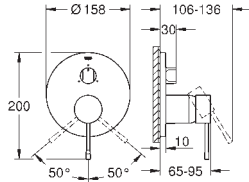

Ref. No.	Colour	EAN code	Retail Guide Price (£)

24 092 001	Chrome	4005176480522	205.21
24 092 DC1	supersteel	4005176480539	285.69
24 092 BE1	polished nickel	4005176480607	306.11
24 092 EN1	brushed nickel	4005176480614	326.49
24 092 GL1	cool sunrise	4005176480546	306.11
24 092 GN1	brushed cool sunrise	4005176480553	326.49
24 092 DA1	warm sunset	4005176480560	306.11
24 092 DL1	brushed warm sunset	4005176480577	326.49
24 092 A01	hard graphite	4005176481291	306.11
24 092 AL1	Brushed Hard Graphite	4005176481307	326.49

Essence

Single-lever mixer with 3-way diverter

set for final installation for

GROHE Rapido SmartBox 35 600 000

GROHE SilkMove 46 mm ceramic cartridge

GROHE StarLight chrome finish

wall escutcheon with GROHE QuickFix

(covered escutcheon- and shaft sealing, covered fixing)

metal escutcheon, retroactively 6° adjustable

metal lever

3-way diverter

flow performance:

outlet A = 27 l/min,

outlet B = 27 l/min,

outlet C = 27 l/min

without roughing-in-set

35 600 000		4005176413469	132.18
GROHE Rapido SmartBox universal rough-in box for concealed installation