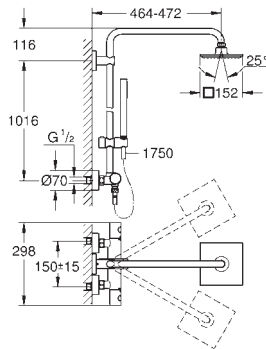

Euphoria System 150
Shower system with thermosttic mixer for wall mounting
Consisting of:
horizontal swivable 450 mm projection shower arm
exposed thermostatic shower
with Aquadimmer function
allows change between:
head shower Euphoria Cube 150 (27 705 000)
Rain spray pattern
with ball joint
rotation angle $\pm 12^\circ$
hand shower Euphoria Cube Stick (27 698 000)
adjustable height via gliding element
Silverflex shower hose 1750 mm (28 388 000)
GROHE EcoJoy 9.5 l/min flow limiter
GROHE TurboStat compact cartridge
with wax thermoelement
GROHE SafeStop safety button at 38°C
(calibration required)
GROHE SafeStop Plus optional temperature limiter at 43°C included
GROHE DreamSpray perfect spray pattern
GROHE StarLight chrome finish
SpeedClean anti-limescale system
Inner WaterGuide for a longer life
Twistfree preventing the hose from twisting
suitable for instantaneous heaters from 18 kW/h
minimum flow rate 7 l/min.
min. recommended pressure 1 bar
optional upgrade: **GROHE EasyReach** tray (26 362)

26 241 000	Chrome	4005176316319	434.72