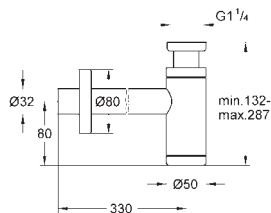

Ref. No.	Colour	EAN code	Retail Guide Price (£)

28 912 000	Chrome	4005176266751	231.18
28 912 DC0	supersteel	4005176467905	215.00
28 912 AL0	Brushed Hard Graphite	4005176467844	243.00

Bottle trap, 1 1/4"
for basins
brass
(screw-top for cleaning)
large sliding escutcheon
GROHE StarLight chrome finish