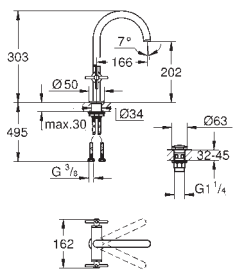

Atrio
Basin mixer, 1/2"
L-Size
ceramic headparts 1/2", 90°
GROHE StarLight chrome finish
GROHE EcoJoy 5.7 l/min laminar mousseur
rapid installation system
swivel tubular spout with mousseur and stop limiter
Push-open waste set 1 1/4"
flexible connection hoses
with cross handles
Two different sets of caps included. One set with „H“ and „C“ marking, one set without marking.

21 044 003	Chrome	4005176455254	524.51
21 044 DC3	supersteel	4005176455261	833.84
21 044 GL3	cool sunrise	4005176493539	823.74
21 044 DA3	warm sunset	4005176493553	823.74
21 044 AL3	Brushed Hard Graphite	4005176455278	952.95