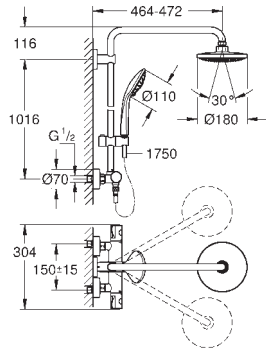

GROHE EUPHORIA SHOWER SYSTEM

Ref. No.	Colour	EAN code	Retail Guide Price (£)
26 418 000	Chrome	4005176407666	471.00

Euphoria System 180 E
Shower system with thermostat for wall mounting
Consisting of:
horizontal swivable 450 mm projection shower arm
exposed thermostatic shower
with Aquadimmer function
with ergonomic handles
allows change between:
head shower Euphoria Cosmopolitan 180 (27 491 000)
Rain spray pattern
with ball joint
rotation angle $\pm 15^\circ$
hand shower Euphoria 110 Massage (27 221 000)
adjustable height via gliding element
Silverflex shower hose 1750 mm (28 388 000)
GROHE TurboStat compact cartridge
with wax thermoelement
GROHE SafeStop safety button at 38°C
(calibration required)
GROHE SafeStop Plus optional temperature limiter at 43°C included
GROHE DreamSpray perfect spray pattern
GROHE StarLight chrome finish
SpeedClean anti-limescale system
Inner WaterGuide for a longer life
Twistfree preventing the hose from twisting
suitable for instantaneous heaters from 18 kW/h
minimum flow rate 7 l/min.
min. recommended pressure 1 bar

27 932 000	Chrome	4005176924231	551.96