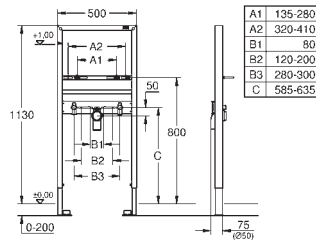

GROHE RAPID SL FOR WASH BASIN AND BIDET

Ref. No.   Colour   EAN code   Retail Guide Price (£)

38 554 001   **4005176863806**   **131.62**

Rapid SL
Element for wash basin, single hole installation with noise protection

1.13 m finished installation height
for on-the-wall installations or studded walls

Includes

1. wash basin fixing bolts with fixing device for ceramic
   - variable distance of fixing bolts
   - HT-outlet bend Ø 50 mm
   - seal Ø 32 mm
   - 2 noise protected fitting connections 1/2"
2. for on-the-wall installation please order wall brackets 38 558 00M (sold separately)