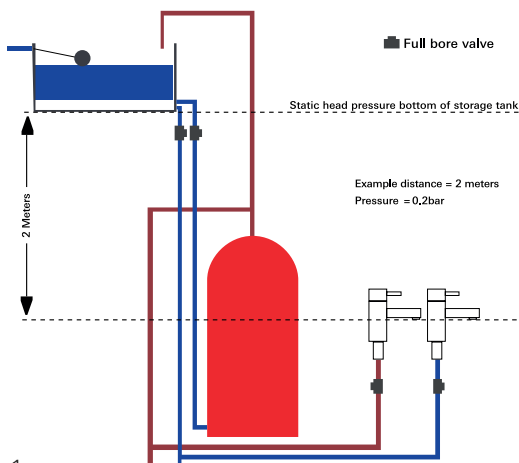

GRAVITY FED SYSTEMS

Measure from the base of the cold water tank to the exact position of where the water is coming out from in a vertical measurement (if it's a shower it will be to where the shower head is or if it's a tap to where the spout of the tap finishes). For each meter in vertical distance you will have 0.1 bar in pressure. So if you select a kitchen tap that requires 0.5 bar pressure then you will need 5 meters in vertical distance, if you select a basin tap that requires 0.2 bar then you will require 2 meters as you will see in the below drawing.