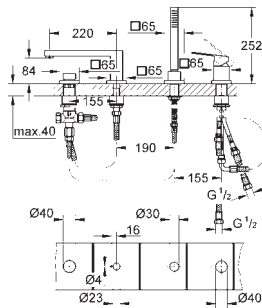

GROHE EUROCUBE

Ref. No.	Colour	EAN code	Retail Guide Price (£)
19 897 001	Chrome	4005176429101	1,072.92
19 897 DC1	supersteel	4005176525087	1,348.00
19 897 AL1	Brushed Hard Graphite	4005176585548	1,540.00

Eurocube
4-hole single-lever bath combination
GROHE SilkMove 46 mm ceramic cartridge
GROHE StarLight chrome finish
pre-assembled spout fixing
single lever mixer operating element
metal lever
bath inlet with mousseur
diverter bath/shower
hand shower Euphoria Cube+ 6.6 l/min
metal shower hose 2000 mm
flexible connection hoses
connection for shower hose
protected against backflow
for use with 29 037 000

19 966 000	Chrome	4005176986864	680.00