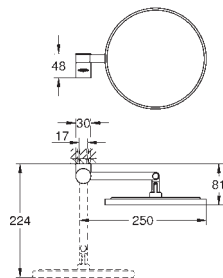

41 077 000	Chrome	4005176578632	147.00
41 077 DC0	supersteel	4005176578649	206.00
41 077 BE0	polished nickel	4005176578656	220.00
41 077 EN0	brushed nickel	4005176578663	235.00
41 077 GL0	cool sunrise	4005176578670	220.00
41 077 GN0	brushed cool sunrise	4005176578687	235.00
41 077 DA0	warm sunset	4005176575587	220.00
41 077 DL0	brushed warm sunset	4005176578694	235.00
41 077 A00	hard graphite	4005176578700	220.00
41 077 AL0	Brushed Hard Graphite	4005176578717	235.00

Selection
Shaving mirror
material: glass / metal
without lights
magnification: x 7
concealed fastening
GROHE StarLight chrome finish