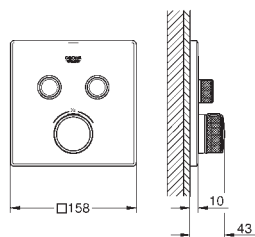

Grotherm SmartControl
Thermostat for concealed installation with 2 valves
set for final installation for
GROHE Rapido SmartBox 35 600 000
metal wall escutcheon with **GROHE QuickFix** (covered escutcheon and shaft sealing, covered fixing), retroactively 6° adjustable
GROHE StarLight chrome finish
GROHE SmartControl push for ON-OFF, turn for volume adjustment from EcoJoy to full flow
exchangeable symbols
GROHE TurboStat compact cartridge with wax thermoelement
GROHE ProGrip with knurl structure
GROHE SafeStop safety button at 38°C
(calibration required)
GROHE SafeStop Plus optional temperature limiter at 43°C or 46°C included
built-in non return valve and dirt strainers
multiple outlets can be run simultaneously
without roughing-in-set
flow performance:
outlet B = 24 l/min
outlet C = 26 l/min
outlet B+C = 29 l/min

35 600 000	4005176413469	132.18
GROHE Rapido SmartBox universal rough-in box for concealed installation