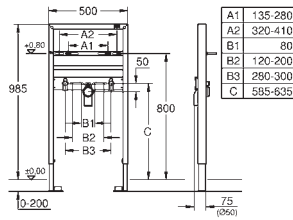

GROHE RAPID SL FOR WASH BASIN AND BIDET

Ref. No.   Colour   EAN code   Retail Guide Price (£)

38 541 000   4005176291234   209.06

Rapid SL
Element for wash basin, single hole installation
1.0 m finished installation height

for on-the-wall installations or studded walls

Includes

wash basin fixing bolts with
fixing device for ceramic
HT-outlet bend Ø 50 mm
seal Ø 32 mm
for on-the-wall installation please order wall brackets 38 558 00M (sold separately)