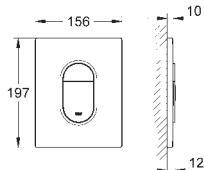

38 844 000	Chrome	4005176874963	70.78
38 844 SH0	alpine white	4005176874970	54.19
38 844 P00	matt chrome	4005176875687	65.25

Arena Cosmopolitan

Flush plate

for dual flush or start & stop actuation
for pneumatic drop valve AV1

for vertical installation

GROHE EcoJoy technology for less water and perfect flow

GROHE StarLight chrome finish

38 858 000	Chrome	4005176876714	70.78
38 858 SH0	alpine white	4005176876738	54.19
38 858 P00	matt chrome	4005176876721	65.25

ditto, horizontal installation