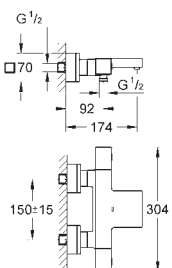

Grotherm Cube
Thermostatic bath/shower mixer 1/2"
wall mounted
GROHE StarLight chrome finish
GROHE SafeStop safety button at 38°C
(calibration required)
GROHE SafeStop Plus optional temperature limiter at 43°C included
GROHE TurboStat compact cartridge
with wax thermoelement
integrated mixed water shut off
GROHE AquaDimmer Eco with multiple function:
- integrated **GROHE EcoButton**
(economy button with economy stop for shower)
- flow control
- diverter: bath/shower
shower bottom outlet 1/2"
GROHE XL Waterfall
flow straightener
built-in non return valves
dirt strainers
protected against backflow
covered S-unions
GROHE EcoJoy technology for less water and perfect flow

34 508 000   Chrome   4005176941795   474.52