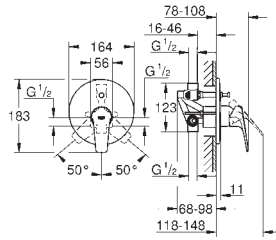

Ref. No.	Colour	EAN code	Retail Guide Price (£)

29 113 000	Chrome	4005176388415	127.88

BauFlow
Single-lever bath/shower mixer trim
concealed installation
Consisting of:
set for final installation
concealed body(33 963)
metal lever
GROHE Longlife 46 mm ceramic cartridge
GROHE StarLight chrome finish
adjustable flow rate limiter
automatic diverter: bath/shower
escutcheon- and shaft-sealing
metal wall escutcheon