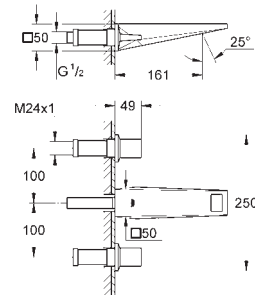

20 346 000	Chrome	4005176898907	717.86
20 346 DC0	supersteel	4005176490217	956.00
20 346 A00	hard graphite	4005176490262	1,024.30
20 346 AL0	Brushed Hard Graphite	4005176490200	1,092.57

Allure Brilliant
Three-hole basin mixer 1/2"
S-Size
wall mounted
without concealed body
set for final installation for
29 025 002
valves hot/cold
with headparts 1/2" - 90°
GROHE StarLight chrome finish
GROHE EcoJoy 5.0 l/min. flow limiter
spout with integrated mousseur
projection 161 mm

20 348 000	Chrome	4005176898921	762.12
20 348 DC0	supersteel	4005176490309	1,017.02
20 348 A00	hard graphite	4005176490354	1,089.68
20 348 AL0	Brushed Hard Graphite	4005176490293	1,162.31

DR-Brass, projection 210 mm