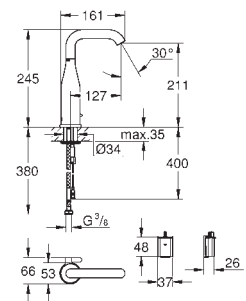

Essence E
Infra-red electronic basin mixer 1/2" with mixing device and adjustable temperature limiter
with infrared sensor for bi-directional communication for monitoring, configuration and servicing
6V lithium battery, type CR-P2
battery lifetime approx. 7 years (150 actuations a day)
GROHE StarLight chrome finish
adjustable swivel area 0° / 150° / 360°
laminar spray regulator 5.0 l/min
flexible connection hoses
non-return valve
dirt strainers
with integrated solenoid valve
external battery
rapid installation system
multistage battery status display
7 pre-set programs
auto flush
thermal disinfection
cleaning mode
additional functions and precise settings
by remote control 36 407
CE approved
noise classification 1 in accordance with DIN4109
type of protection faucet IP 59K

36 446 000	Chrome	4005176415685	559.41