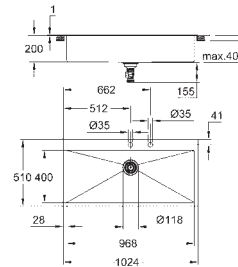

K800
Stainless steel sink
model: K800 120-S 102.4/51 1.0
mounting type: top mount or flush mount
material: stainless steel AISI 304 (V2A)
material thickness: 1 mm
GROHE StarLight finish
finish: satin finish
GROHE Whisper
min. cabinet size: 1200 mm
dimensions: 1024 x 510 mm
1 bowl: 968 x 400 x 200 mm
GROHE QuickFix installation system
cut-out (top mount): 1009 x 495 mm
waste: Ø 3.5"/90 mm waste strainer with automatic waste fitting
accessories included: automatic waste fitting, waste kit, basket strainer waste, mounting set

31 574 SD1   stainless steel   4005176607080   347.91
31 574 GN0   brushed cool sunrise   4005176563645   1,017.00
31 574 DL0   brushed warm sunset   4005176563621   1,017.00
31 574 AL0   Brushed Hard Graphite   4005176563638   1,017.00