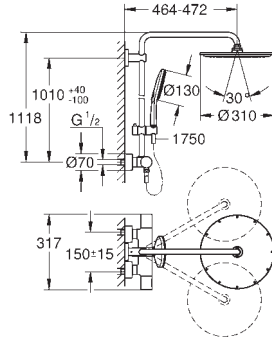

GROHE RAINSHOWER SMARTACTIVE SYSTEM

Ref. No.	Colour	EAN code	Retail Guide Price (£)

27 966 001	Chrome	4005176532993	1,040.00

Rainshower SmartActive 310

Shower system with thermostat for wall mounting

Consisting of:

horizontal swivable 450 mm projection shower arm

exposed thermostatic shower

with Aquadimmer function

allows change between:

Rainshower Cosmopolitan 310 head shower (27 477 000)

material: metal

with ball joint

rotation angle $\pm 15^\circ$

hand shower Rainshower SmartActive 130 (26 544)

adjustable height via gliding element

Silverflex shower hose 1750 mm (28 388 000)

GROHE TurboStat compact cartridge

with wax thermostatic element

GROHE SafeStop safety button at 38°C

(calibration required)

GROHE SafeStop Plus optional temperature limiter at 43°C included

GROHE CoolTouch prevents scalding on hot surfaces

GROHE DreamSpray perfect spray pattern

GROHE One-Click Showering spray selection

with one click

GROHE StarLight chrome finish

GROHE QuickFix (upper bracket adjustable)

SpeedClean anti-limescale system

suitable for instantaneous heaters from 18 kW/h

minimum flow rate 7 l/min.

min. recommended pressure 1 bar

27 968 001	Chrome	4005176533006	1,040.00

ditto, with GROHE EcoJoy 9.5 l/min flow limiter