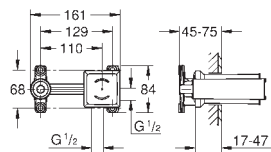

23 200 002		4005176519901	220.00

Single-lever mixer 1/2", concealed body
for 2 hole basin mixer
wall installation
without finishing trim set
GROHE SilkMove 35 mm ceramic cartridge
adjustable flow rate limiter
spout can be positioned on the right or left
installation depth 45 to 75 mm
DR-brass
installation device
allows for waterproofing of wall construction surrounding the concealed body
with sealing sleeve