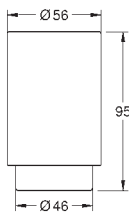

41 029 000	Chrome	4005176577055	24.00

Selection
White glass
material: glass
fits in the following holder:
41 027