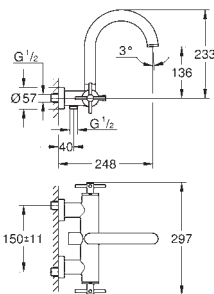

25 010 003   **Chrome**   **4005176455407**   **572.10**
25 010 DC3   **supersteel**   **4005176455414**   **909.64**
25 010 GL3   **cool sunrise**   **4005176493881**   **898.65**
25 010 DA3   **warm sunset**   **4005176493904**   **898.65**
25 010 AL3   **Brushed Hard Graphite**   **4005176455421**   **1,039.58**

Atrio Bath / shower mixer 1/2"
wall mounted
ceramic headparts 1/2", 90°
GROHE StarLight chrome finish
automatic diverter: bath/shower
tubular spout
with stop restriction
mousseur
covered S-unions
protected against backflow
without shower set
with cross handles
Two different sets of caps included. One set with „H“ and „C“ marking, one set without marking.