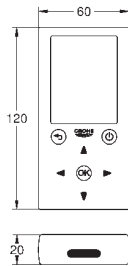

Remote control
for all GROHE one eye infra-red products
as of 06/2015 and GROHE Blue Home until 12/2018

monitoring
consumption and usage data
thermal disinfection cycles (infrared mixers)
auto flush cycles (infrared mixers)
cleaning mode cycles (GROHE Blue Home)
filter and CO₂ capacity (GROHE Blue Home)

configuration
cleaning mode activation
thermal disinfection (infrared mixers)
detection range (infrared mixers)
shut off delay (infrared mixers)
auto flush (infrared mixers)
filter capacity (GROHE Blue Home)

service
send and save profile
reset to factory or user settings
service details
demo mode
error codes (GROHE Blue Home)

3 x 1.5 V DC (AAA) battery supply

36 340 000		4005176911385	54.21

Power extension cable
length 3.00 m