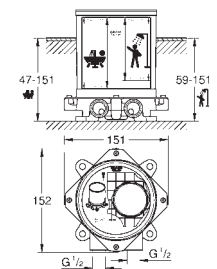

29 086 000		4005176935497	231.18

Rough-in set 1/2"
for floor-mounted tub spouts and mixers
without finishing trim set
installation plate with 360° horizontal and 3° vertical adjustment
installation depth 47-151 mm
depth compensation 104 mm
two 1/2" female connections (hot/cold supplies)
flushing plug