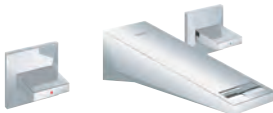

20 346 000	Chrome	4005176898907	717.86
20 346 DC0	supersteel	4005176490217	956.00
20 346 A00	hard graphite	4005176490262	1,024.30
20 346 AL0	Brushed Hard Graphite	4005176490200	1,092.57

Allure Brilliant
Three-hole basin mixer 1/2"
S-Size
wall mounted
without concealed body
set for final installation for
29 025 002
valves hot/cold
with headparts 1/2" - 90°
GROHE StarLight chrome finish
GROHE EcoJoy 5.0 l/min. flow limiter
spout with integrated mousseur
projection 161 mm

20 348 000	Chrome	4005176898921	762.12
20 348 DC0	supersteel	4005176490309	1,017.02
20 348 A00	hard graphite	4005176490354	1,089.68
20 348 AL0	Brushed Hard Graphite	4005176490293	1,162.31

DR-Brass, projection 210 mm