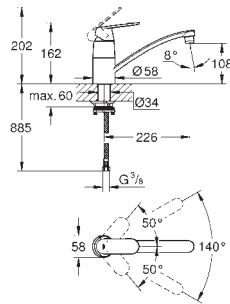

31 170 000	Chrome	4005176889165	220.80

Eurosmart Cosmopolitan Single-lever sink mixer 1/2"
for installation in front of window
low spout
monobloc installation
GROHE StarLight finish
GROHE SilkMove 46 mm ceramic cartridge
adjustable flow rate limiter
mousseur
swivel tubular spout
swivel area 140°
non-removable socket height: 30 mm
flexible connection hoses