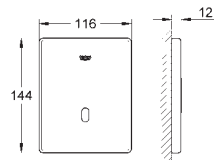

GROHE BLUETOOTH MONITORING

Ref. No.	Colour	EAN code	Retail Guide Price (£)

37 503 000	Chrome	4005176320507	662.57

**Tectron Skate Bluetooth
Infra-red electronic for Urinal
for Rapido U 37 338 000**

with transformer 100-240 V AC, 50-60 Hz, 6.75 V DC
with infrared sensor and Bluetooth module for bi-directional communication for monitoring, configuration and service purpose

GROHE StarLight finish
flow pressure min 0.5 bar
operating pressure max 10 bar

with Bluetooth 4.0* for wireless data communication
Bluetooth transmitter frequency: 2.4 GHz
for Apple** and Android devices
Bluetooth range (max. 10 m) varies depending on materials used and walls between transmitter and receiver

monitoring

password protected products
app detects all Bluetooth products in range
auto flush cycles and timing last auto flush
usage per day over 30 days

configuration

detection range and shut off delay
auto flush
cleaning mode
2 on/off timers
identification by name

service

send and save 3 profiles
reset to factory or user settings
CE approved
hard and software version

Mobile devices and GROHE IR Remote App*** are not included in delivery and have to be ordered separately via an authorised Apple store/store/iTunes or Google Play store.

* The Bluetooth word mark and logos are registered trademarks owned by Bluetooth SIG, Inc. and any use of such marks by Grohe AG is under license. Other trademarks and trade names are those of their respective owners.

** Apple, the Apple logo, iPod, iPod Touch, iPhone and iTunes are trademarks of Apple Inc., registered in the U.S. and other countries. Apple is not responsible for the function of this device or its compliance with safety and regulatory standards

*** Available for free via iTunes app or Google Play store.

37 338 000		4005176837920	131.61