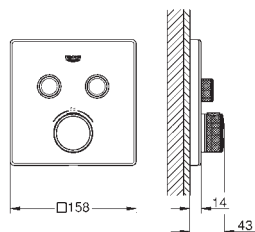

GROHE GROHTHERM SMARTCONTROL

Ref. No.	Colour	EAN code	Retail Guide Price (£)

29 156 LS0	moon white	4005176413599	684.69

Grotherm SmartControl
Thermostat for concealed installation with 2 valves
set for final installation for GROHE Rapido SmartBox 35 600 000 metal wall escutcheon with **GROHE QuickFix** (covered escutcheon and shaft sealing, covered fixing), retroactively 6° adjustable
GROHE StarLight finish
GROHE SmartControl push for ON-OFF, turn for volume adjustment from EcoJoy to full flow
exchangeable symbols
GROHE TurboStat compact cartridge with wax thermoelement
GROHE ProGrip with knurl structure
GROHE SafeStop safety button at 38°C (calibration required)
GROHE SafeStop Plus optional temperature limiter at 43°C or 46°C included
built-in non return valve and dirt strainers
multiple outlets can be run simultaneously
cover plate in moon white acrylic glass
without roughing-in-set
flow performance:
outlet B = 24 l/min
outlet C = 26 l/min
outlet B+C = 29 l/min

35 600 000		4005176413469	132.18
GROHE Rapido SmartBox universal rough-in box for concealed installation			

29 157 LS0	moon white	4005176413605	728.91