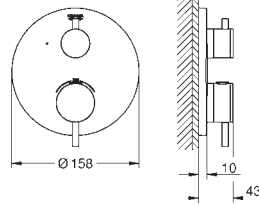

GROHE ATRIO

Ref. No.	Colour	EAN code	Retail Guide Price (£)
24 134 003	Chrome	4005176480959	600.98
24 134 DC3	supersteel	4005176480973	840.09
24 134 GL3	cool sunrise	4005176564369	829.92
24 134 DA3	warm sunset	4005176564345	829.92
24 134 AL3	Brushed Hard Graphite	4005176480997	960.09

Atrio

Thermostatic mixer for 1 outlet with shut off valve

set for final installation for

GROHE Rapido SmartBox 35 600 000

GROHE TurboStat compact cartridge

with wax thermosteement

GROHE StarLight chrome finish

wall escutcheon with **GROHE QuickFix**

(covered escutcheon- and shaft sealing, covered fixing)

metal escutcheon, retroactively 6° adjustable

GROHE SafeStop safety button at 38°C

(calibration required)

GROHE SafeStop Plus optional temperature limiter at 43°C or 46°C included

built-in non return valve

and dirt strainers

ceramic stop valve, 120°

metal handles

flow performance:

outlet B = 27 l/min

outlet C = 30 l/min

without roughing-in-set

35 600 000

4005176413469

132.18

GROHE Rapido SmartBox universal rough-in box for concealed installation

24 135 003	Chrome	4005176480966	642.86
24 135 DC3	supersteel	4005176480980	898.59
24 135 GL3	cool sunrise	4005176564437	887.73
24 135 DA3	warm sunset	4005176564413	888.00
24 135 AL3	Brushed Hard Graphite	4005176481000	1,026.96

Atrio

Thermostatic shower mixer for 2 outlets with integrated shut off/diverter valve

set for final installation for

GROHE Rapido SmartBox 35 600 000

GROHE TurboStat compact cartridge

with wax thermosteement

GROHE StarLight chrome finish

wall escutcheon with **GROHE QuickFix**

(covered escutcheon- and shaft sealing, covered fixing)

metal escutcheon, retroactively 6° adjustable

printed head and hand shower symbol

GROHE SafeStop safety button at 38°C

(calibration required)

GROHE SafeStop Plus optional temperature limiter at 43°C or 46°C included

GROHE AquaDimmer, integrated shut off/diverter valve

metal handles

flow performance:

outlet B = 27 l/min

outlet C = 30 l/min

without roughing-in-set

35 600 000

4005176413469

132.18

GROHE Rapido SmartBox universal rough-in box for concealed installation