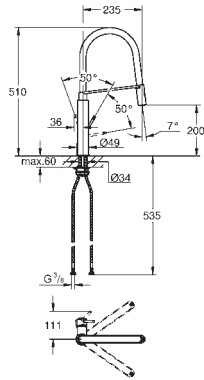

GROHE CONCETTO

Ref. No.	Colour	EAN code	Retail Guide Price (£)
31 491 000	Chrome	4005176343308	337.01
31 491 DC0	supersteel	4005176343315	442.65

Concetto
Single-lever sink mixer 1/2"
monobloc installation
GROHE StarLight chrome finish
28 mm ceramic cartridge
with **GROHE SilkMove**
flow strainer
with integrated temperature limiter
professional spray
with flexible, hygienic GROHFlexx kitchen santoprene hose
diverter: laminar spray/SpeedClean shower jet
automatic return to laminar spray
GROHE Magnetic Docking guarantees easy retraction and smooth docking of the spray head back to the starting position
swivel spout
swivel area 360°
protected against backflow
flexible connection hoses
rapid installation system