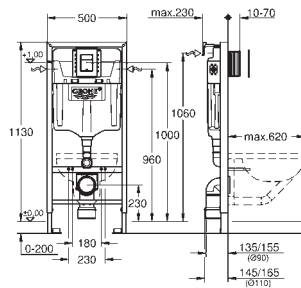

Rapid SL
3-in-1 set for WC, 1.13 m installation height
with flushing cistern GD 2 , 6 l - 2.6 l

Consisting of:
Rapid SL element for WC (38 528 001)
Skate Cosmopolitan S flush plate, chrome (37 535 000)
Rapid SL front wall brackets (38 558 00M)
including revision shaft 40 911 000 for mounting of small flush plates

39 503 000	Chrome	4005176454097	372.70