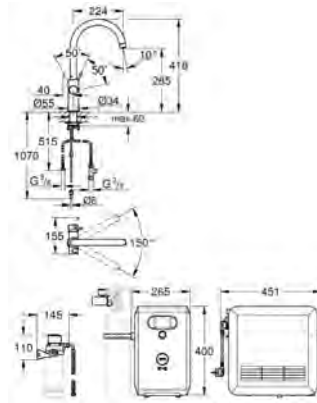

GROHE StarLight chrome finish

28 mm ceramic cartridge

with **GROHE SilkMove**

swivel tubular spout

swivel area 150°

separate inner water ways for filtered

and non-filtered water

flexible connection hoses

GROHE Blue Professional cooler

delivers 12 liters of chilled sparkling water per hour

colour display with push and turn control

270 Watt cooling unit, 230 V, 50 Hz

type of protection IP 21

CE approved

requires ventilation holes in the bottom of the kitchen cabinet

software set-up and monitoring of filter and CO₂ capacity possible via GROHE Ondus app

push notifications at low filter resp. CO₂ capacity

additional monitoring via GROHE Blue Professional Browser-Monitor possible
with Bluetooth 4.0* and WIFI interface for wireless data communication

for Apple** and Android devices

Bluetooth range (max. 10 m) varies depending on materials used and walls

between transmitter and receiver

filter head with flexible water hardness adjustment

GROHE Blue filter, CO₂ bottle and cleaning cartridge are not included in the

delivery and have to be ordered separately

suitable filters:

- filter S-size, capacity 600 l at 20° dKH (40 404 001)

- filter M-size, capacity 1500 l at 20° dKH (40 430 001)

- filter L-size, capacity 2500 l at 20° dKH (40 412 001)

- activated carbon filter, capacity 3000 l (40 547 001)

- Magnesium+ filter, capacity 400 l at 17° dGH (40 691 001)

System requirements Apple

iPhone with iOS 9.0 or higher

System requirements Android

smart phone with Android 4.3 or higher

Mobile devices and GROHE Ondus App*** are not included in delivery and have to be ordered separately via an authorised Apple store/store/iTunes or Google Play store.

* The Bluetooth word mark and logos are registered trademarks owned by Bluetooth SIG, Inc. and any use of such marks by Grohe AG is under license. Other trademarks and trade names are those of their respective owners.

** Apple, the Apple logo, iPod, iPod Touch, iPhone and iTunes are trademarks of Apple Inc., registered in the U.S. and other countries. Apple is not responsible for the function of this device or its compliance with safety and regulatory standards.

*** Available for free via iTunes app or Google Play store.
to be equipped with a non-return valve EA approved by Belgaqua