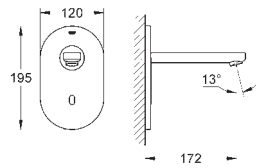

GROHE BLUETOOTH MONITORING

Ref. No.	Colour	EAN code	Retail Guide Price (£)

36 410 000	Chrome	4005176320545	539.78

Euroeco Cosmopolitan E Bluetooth Infra-red electronic basin tap

with infrared sensor and Bluetooth module for bi-directional communication for monitoring, configuration and service purpose with transformer 100-240 V AC, 50-60 Hz, 6.75 V DC set for final installation for concealed fitting box 36 336 001/36 337 001

GROHE StarLight finish

GROHE EcoJoy technology for less water and perfect flow laminar flow straightener 9 l/min chrome escutcheon and spout projection 172 mm

with Bluetooth 4.0* for wireless data communication for Apple** and Android devices Bluetooth range (max. 10 m) varies depending on materials used and walls between transmitter and receiver

monitoring

password protected products app detects all Bluetooth products in range auto flush cycles and timing last auto flush usage per day over 30 days thermal disinfection cycles and timings last disinfection

configuration

detection range and shut off delay

auto flush thermal disinfection cleaning mode

2 on/off timers identification by name

service

send and save 3 profiles reset to factory or user settings hard and software version CE approved noise classification 1 in accordance with DIN4109

Mobile devices and GROHE IR Remote App*** are not included in delivery and have to be ordered separately via an authorised Apple store/store/iTunes or Google Play store.

* The Bluetooth word mark and logos are registered trademarks owned by Bluetooth SIG, Inc. and any use of such marks by Grohe AG is under license. Other trademarks and trade names are those of their respective owners.

** Apple, the Apple logo, iPod, iPod Touch, iPhone and iTunes are trademarks of Apple Inc., registered in the U.S. and other countries. Apple is not responsible for the function of this device or its compliance with safety and regulatory standards

*** Available for free via iTunes app or Google Play store.

COMMERCIAL FITTINGS