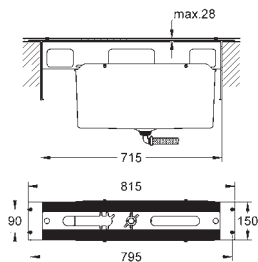

4/5-hole bath combination (optional)
baseframe for installation
under tiled surround
base frame
drainage box with
integrated outlet for splash water
caps to cover screw fixations always come in chrome color

45 388 000		4005176212758	77.76

Supporting legs for baseframe

23 672 001	Chrome	4005176429002	1,600.55
23 672 DC1	supersteel	4005176525094	2,070.00
23 672 AL1	Brushed Hard Graphite	4005176585555	2,366.00