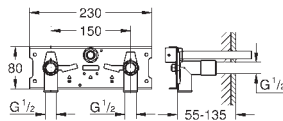

*** Available for free via iTunes app or Google Play store.

39 383 000		4005176356926	54.19
------------	--	---------------	-------

Eurosmart Cosmopolitan E
Thermostatic 230 V connection set
 fitting support
 2 fitting connections DN 15
 power supply connector
 wall installation
 for use with Eurosmart Cosmopolitan E thermostat 230 V