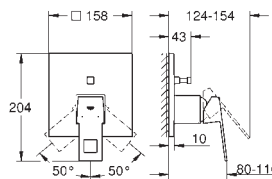

24 062 000   Chrome   4005176465697   199.98

Eurocube
Single-lever mixer with 2-way diverter
set for final installation for
GROHE Rapido SmartBox 35 600 000
GROHE SilkMove 46 mm ceramic cartridge
GROHE StarLight chrome finish
wall escutcheon with **GROHE QuickFix**
(covered escutcheon- and shaft sealing, covered fixing)
metal escutcheon, retroactively 6° adjustable
metal lever
automatic 2-way diverter
flow performance:
outlet B = 27 l/min, outlet C = 27 l/min
without roughing-in-set