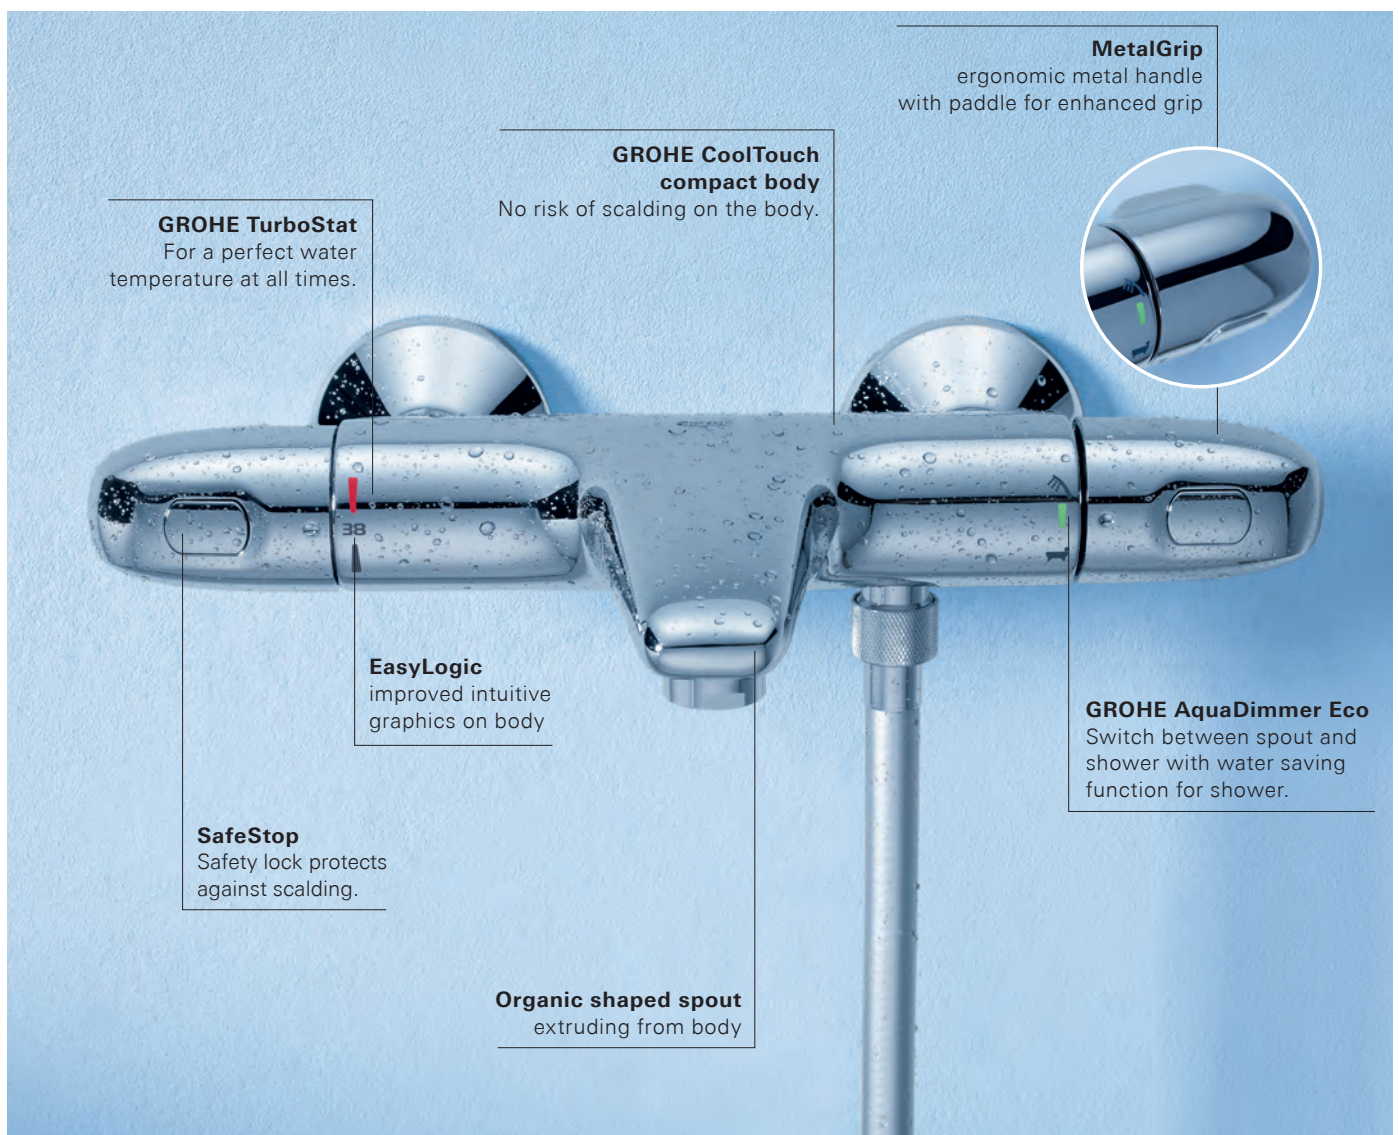

GROHTHERM CUBE

100% Cube.

For years, GROHE has been synonymous with thermostats for the bathroom, with over 30 million sold worldwide. With the launch of this pure Cubist thermostat range, GROHE offers innovative design combined with the highest quality standards. From its Cubist design and its water-saving options to the smart EasyReach soap tray – Grohtherm Cube thermostats and shower systems offer full enjoyment to the last detail, perfectly matching several GROHE cubic tap and shower designs.

GROHE XL Waterfall
Wide bath spout with XL-size silent water flow.

GROHTHERM 1000

ULTIMATE COMFORT WITH GROHE COOLTOUCH.

Enjoy taking a refreshing shower more than ever before. The Grohtherm 1000 with contemporary design offers a GROHE CoolTouch compact body, ergonomically shaped metal handles, GROHE TurboStat technology and water-saving eco functions.