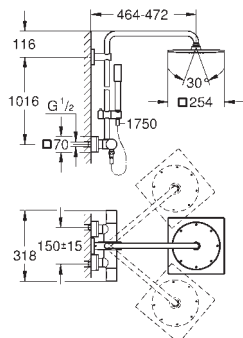

GROHE RAINSHOWER SYSTEM

Ref. No.	Colour	EAN code	Retail Guide Price (£)

27 469 000	Chrome	4005176882593	1,116.06

Rainshower F-Series System 254
Shower system with thermostat for wall mounting
horizontal swivable 450 mm projection shower arm
exposed thermostatic shower
with Aquadimmer function
allows change between:
head shower Rainshower F-Series 254 (27 285 000)
material: metal
with ball joint, rotation angle $\pm 20^\circ$
hand shower Sena (28 341 000)
adjustable height via gliding element
(12 140 000)
metal shower hose 1750 mm
GROHE EcoJoy 9.5 l/min flow limiter
GROHE TurboStat
GROHE SafeStop safety button at 38°C
(calibration required)
GROHE SafeStop Plus optional temperature limiter at 43°C included
GROHE CoolTouch
GROHE DreamSpray perfect flow
GROHE StarLight chrome finish
SpeedClean anti-limescale system
Inner WaterGuide for a longer life

27 569 000	Chrome	4005176894275	1,116.06

ditto, with non-restricted flow