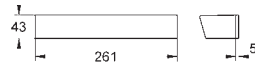

18 608 001	Chrome	4005176985140	43.14

Grohtherm 2000
GROHE EasyReach shower tray
metal tray
removable for easy cleaning
GROHE StarLight chrome finish
suitable for Grohtherm 2000
- exposed thermostatic shower mixer with centre distance 150 mm
- exposed thermostatic bath mixer with centre distance 150 mm