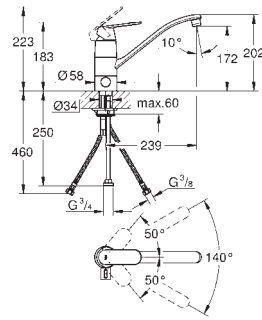

GROHE EUROSMART COSMOPOLITAN

Ref. No.	Colour	EAN code	Retail Guide Price (£)

31 161 000	Chrome	4005176889158	199.67

Eurosmart Cosmopolitan Single-lever sink mixer 1/2"
integrated stop valve
low spout
monobloc installation
GROHE StarLight finish
GROHE SilkMove 46 mm ceramic cartridge
mousseur
adjustable flow rate limiter
swivel tubular spout
swivel area 140°
flexible connection hoses
rapid installation system