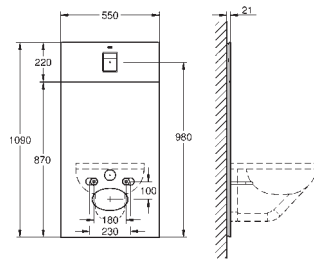

GROHE RAPID SL FOR WC

Ref. No.	Colour	EAN code	Retail Guide Price (£)

39 374 KS0	velvet black	4005176344770	698.17

Glass Cover Skate Cosmopolitan

for Rapid SL 1.13 m

with flushing cistern GD 2

for connecting shower toilet Sensia Arena or common wall-hung WCs for tiled/plastered walls

two-piece glass cover made of tempered safety glass (8 mm)

upper part removable for maintenance

flush plate Skate Cosmopolitan, chrome, flush plate is kept flush with glass cover

HPL mounting plate with hole pattern for all connections

mounting plate with concealed water connection for shower toilet Sensia Arena

mounting plate with with quality edges in silver finish

Set for noise protection

including accessory for mounting glass plate and WC ceramic