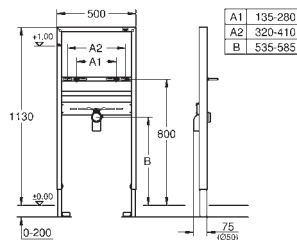

38 557 001   **4005176863783**   **116.13**

Rapid SL
Element for wash basin, single hole installation

1.13 m finished installation height
for on-the-wall installations or studded walls

- powder coated steel frame, self-supporting for dry-cladding, completely pre-assembled with fixed connections
- quick adjustment, lockable
- fixing material
- TÜV approved

Includes

1. wash basin fixing bolts with fixing device for ceramic
   - variable distance of fixing bolts
   - HT-outlet bend Ø 50 mm
   - seal Ø 32 mm
2. for on-the-wall installation please order wall brackets 38 558 00M (sold separately)