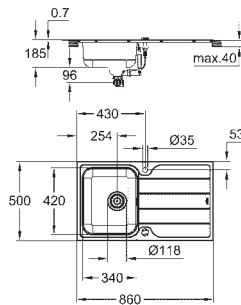

GROHE STAINLESS STEEL SINKS

Ref. No.   Colour   EAN code   Retail Guide Price (£)

31 571 SD1   stainless steel   4005176626029   221.00

K500
Stainless Steel Sink with Drainer
model: K500 45-S 86/50 1.0 rev
mounting type: top mount or flush mount
material: stainless steel AISI 304 (V2A)
material thickness: 0.7 mm
GROHE StarLight finish
finish: satin finish
GROHE Whisper
min. cabinet size: 450 mm
dimensions: 860 x 500 mm
1 bowl: 340 x 420 x 170 mm
GROHE QuickFix installation system
sink mountable left or right
cut-out (top mount): 842 x 482 mm
drilling holes: 2 x 35 mm
waste: Ø 3.5"/90 mm waste strainer with automatic waste fitting
accessories included: automatic waste fitting, waste kit, basket strainer waste, mounting set

31 563 SD1   stainless steel   4005176623738   195.29