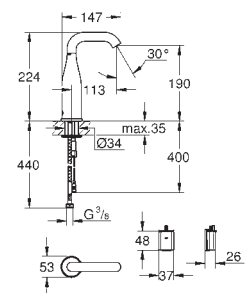

Essence E
Infra-red electronic basin tap 1/2"
with infrared sensor for bi-directional communication for monitoring, configuration and servicing
for cold or premixed water
6V lithium battery, type CR-P2
battery lifetime approx. 7 years (150 actuations a day)
GROHE StarLight chrome finish
adjustable swivel area 0° / 150° / 360°
laminar spray regulator 5.0 l/min
flexible connection hose
dirt strainer
with integrated solenoid valve
external battery
rapid installation system
multistage battery status display
7 pre-set programs
auto flush
thermal disinfection
cleaning mode
additional functions and precise settings
by remote control 36 407
CE approved
noise classification 1 in accordance with DIN4109
type of protection faucet IP 59K