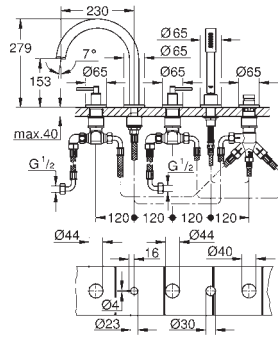

Atrio
5-hole bath/shower combination
ceramic headparts 1/2", 90°
GROHE StarLight chrome finish
Consisting of:
pre-assembled spout fixing
with lever handles
bath spout with mousseur and diverter bath/shower
Sena hand shower 6.6 l/min
shower hose 2000 mm
flexible connection hoses
connection for shower hose
protected against backflow
can be used with 29 037 002
Two different sets of caps included. One set with „H“ and „C“ marking, one set without marking.