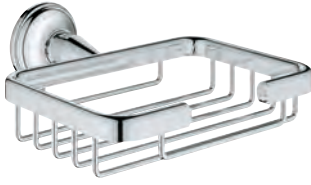

GROHE ESSENTIALS AUTHENTIC

Ref. No.	Colour	EAN code	Retail Guide Price (£)
40 659 001	Chrome	4005176324376	32.91
40 659 EN1	brushed nickel	4005176324284	52.49

**Essentials Authentic
Corner Basket, small**
material: metal
concealed fastening
GROHE StarLight chrome finish