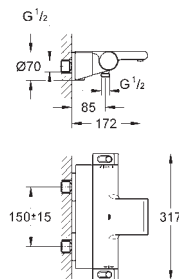

Grohtherm 2000
Thermostatic bath/shower mixer 1/2"
wall mounted
100% GROHE CoolTouch consisting of safety housing + S-unions with CoolTouch escutcheons
GROHE StarLight chrome finish
GROHE Aqua Paddle ergonomically shaped handles
GROHE SafeStop safety button at 38°C
(calibration required)
GROHE SafeStop Plus optional temperature limiter at 43°C included
GROHE TurboStat compact cartridge with wax thermoelement
integrated mixed water shut off
GROHE AquaDimmer Eco with multiple function:
- integrated (economy button with economy stop for shower)
- flow control
- diverter: bath/shower
shower bottom outlet 1/2"
GROHE XL Waterfall
flow straightener
built-in non return valves
dirt strainers
protected against backflow
covered S-unions, CoolTouch escutcheons with wall sealing
GROHE EasyReach shower tray removable for easy cleaning
GROHE EcoJoy technology for less water and perfect flow