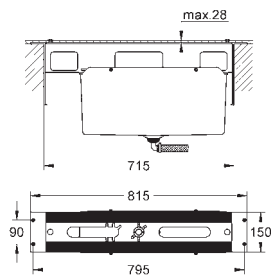

29 037 000		4005176865749	762.09

4/5-hole bath combination (optional)
baseframe for installation
under tiled surround
base frame
drainage box with
integrated outlet for splash water
caps to cover screw fixations always come in chrome color

45 388 000		4005176212758	77.76

Supporting legs for baseframe