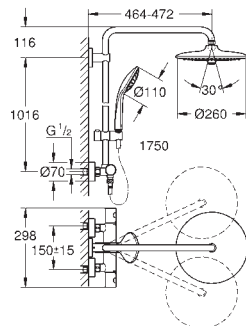

Euphoria System 260
Shower system with thermostat for wall mounting
Consisting of:
horizontal swivable 450 mm projection shower arm
exposed thermostatic shower
with Aquadimmer function
allows change between:
head shower Euphoria 260 (26 457)
3 spray patterns:
Rain, SmartRain, Jet
with ball joint
rotation angle $\pm 15^\circ$
hand shower Euphoria 110 Massage
(27 239 000)
3 spray patterns:
Rain, SmartRain, Massage
adjustable height via gliding element
Silverflex shower hose 1750 mm (28 388 000)
GROHE EcoJoy 9.5 l/min flow limiter
GROHE TurboStat compact cartridge
with wax thermoelement
GROHE SafeStop safety button at 38°C
(calibration required)
GROHE SafeStop Plus optional temperature limiter at 43°C included
GROHE DreamSpray perfect spray pattern
GROHE StarLight chrome finish
GROHE SprayDimmer (Stepless
flow rate reduction)
SpeedClean anti-limescale system
Inner WaterGuide for a longer life
Twistfree preventing the hose from twisting
suitable for instantaneous heaters from 18 kW/h
minimum flow rate 7 l/min.
min. recommended pressure 1 bar
optional upgrade: **GROHE EasyReach** tray (26 362)