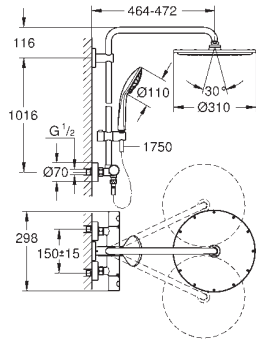

GROHE EUPHORIA SHOWER SYSTEM

	Ref. No.	Colour	EAN code	Retail Guide Price (£)
	26 075 000	Chrome	4005176937606	817.41
	26 075 DC0	supersteel	4005176371219	1,208.49
	26 075 BE0	polished nickel	4005176428593	1,658.07
	26 075 EN0	brushed nickel	4005176428609	1,658.06
	26 075 GL0	cool sunrise	4005176425332	1,658.07
	26 075 GN0	brushed cool sunrise	4005176425349	1,658.06
	26 075 DA0	warm sunset	4005176425356	1,658.07
	26 075 DL0	brushed warm sunset	4005176425363	1,658.06
	26 075 A00	hard graphite	4005176425387	1,658.07
	26 075 AL0	Brushed Hard Graphite	4005176425370	2,215.55