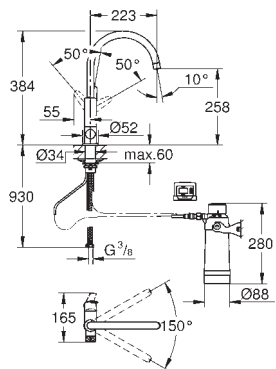

GROHE Blue Pure BauCurve Starter kit

Consisting of:
GROHE Blue single-lever sink mixer with filter function
monobloc installation
C-spout
separate handle for filtered water
headpart 1/2"
GROHE StarLight chrome finish
28 mm ceramic cartridge
with **GROHE SilkMove**
swivel tubular spout
swivel area 150°
separate inner water ways for filtered
and non-filtered water
flexible connection hoses
GROHE Blue filter head
GROHE Blue activated carbon filter for premium taste
Upto 3000 Liters
filter exchange timer including 2 x AA batteries