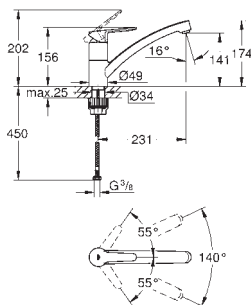

31 680 000   Chrome   4005176530487   63.00

BauEco
Single-lever sink mixer 1/2"
low spout
monobloc installation
GROHE StarLight chrome finish
GROHE Longlife 35 mm ceramic cartridge
GROHE Zero separated inner water ways - lead and nickel free
swivel tubular spout
swivel area 140°
mousseur with coin slot for tool free replacement
flexible connection hoses
GROHE QuickFix Plus ultra fast and simple installation - no tools needed
min. recommended pressure 1 bar

KITCHEN FITTINGS