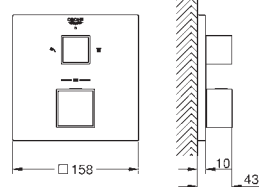

35 600 000   4005176413469   132.18
GROHE Rapido SmartBox universal rough-in box for concealed installation