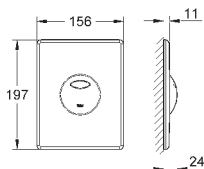

38 862 000	Chrome	4005176832314	70.78
38 862 SH0	alpine white	4005176832338	54.18
38 862 P00	matt chrome	4005176832321	64.65
38 862 SD0	stainless steel	4005176834721	164.80

Skate

Flush plate

for dual flush or start & stop actuation
for pneumatic drop valve AV1

for vertical and horizontal installation

GROHE StarLight chrome finish

GROHE EcoJoy technology for less water and perfect flow