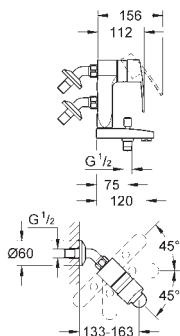

GROHE VERTICA EUROSTYLE COSMOPOLITAN

Ref. No.	Colour	EAN code	Retail Guide Price (£)

23 302 000	Chrome	4005176923876	327.43

Eurostyle Cosmopolitan
Vertica-OHM-Bath Mixer, 1/2"
wall mounted
metal lever
GROHE SilkMove 46 mm ceramic cartridge
GROHE StarLight chrome finish
adjustable flow rate limiter
lockable automatic diverter: bath/shower
lockable spout
integrated non-return valve
in the shower outlet 1/2"
elbow union 45°
metal wall escutcheons
optional temperature limiter (46 375 000)
protected against backflow
noise classification 1 in accordance
with DIN4109