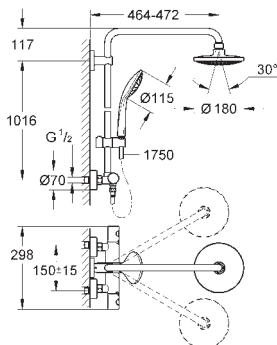

Euphoria System 180
Shower system with thermostat for wall mounting
Consisting of:
horizontal swivable 450 mm projection shower arm
exposed thermostatic shower
with Aquadimmer function
allows change between:
head shower Euphoria Cosmopolitan 180 (27 491 000), Rain spray pattern
with ball joint, rotation angle $\pm 15^\circ$
hand shower Euphoria 110 Massage
(27 221 000)
adjustable height via gliding element
Silverflex shower hose 1750 mm (28 388 000)
GROHE TurboStat compact cartridge
with wax thermoelement
GROHE SafeStop safety button at 38°C
(calibration required)
GROHE SafeStop Plus optional temperature limiter at 43°C included
GROHE DreamSpray perfect spray pattern
GROHE StarLight chrome finish
SpeedClean anti-limescale system
Inner WaterGuide for a longer life
Twistfree preventing the hose from twisting
minimum flow rate 7 l/min.
optional upgrade: **GROHE EasyReach** tray (26 362)