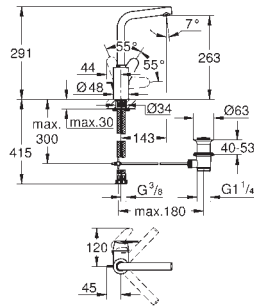

23 054 003   Chrome   4005176472596   185.09

Eurodisc Cosmopolitan Single-lever basin mixer 1/2" L-Size
monobloc installation
metal lever
covered lever fixing
GROHE SilkMove 35 mm ceramic cartridge
adjustable flow rate limiter
GROHE StarLight chrome finish
GROHE Zero separated inner water ways - lead and nickel free
GROHE QuickFix Plus installation system
mousseur
swivel tubular spout
with stop restriction
pop-up waste set 1 1/4"
flexible connection hoses
min. recommended pressure 1 bar
optional temperature limiter (46 375 000)