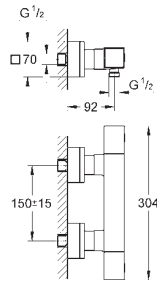

Grotherm Cube
Thermostatic shower mixer 1/2"
wall mounted
GROHE StarLight chrome finish
GROHE SafeStop safety button at 38°C
(calibration required)
GROHE SafeStop Plus optional temperature limiter at 43°C included
GROHE TurboStat compact cartridge
with wax thermoelement
integrated mixed water shut off
volume handle with **GROHE EcoButton**
(economy button with individually adjustable economy stop)
ceramic headpart 1/2", 180°
shower bottom outlet 1/2"
built-in non return valves
dirt strainers
protected against backflow
covered S-unions
min. recommended pressure 1 bar
GROHE EcoJoy technology for less water and perfect flow

34 509 000	Chrome	4005176941801	363.91