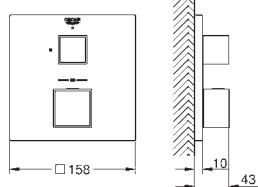

Grohtherm Cube
Thermostatic mixer for 1 outlet with shut off valve
set for final installation for
GROHE Rapido SmartBox 35 600 000
GROHE TurboStat compact cartridge
with wax thermoelement
GROHE StarLight chrome finish
wall escutcheon with **GROHE QuickFix**
(covered escutcheon- and shaft sealing, covered fixing)
metal escutcheon, retroactively 6° adjustable
GROHE SafeStop safety button at 38°C
(calibration required)
GROHE SafeStop Plus optional temperature limiter at 43°C or 46°C included
built-in non return valve
and dirt strainers
ceramic stop valve, 120°
flow performance:
outlet B = 27 l/min
outlet C = 30 l/min
without roughing-in-set

35 600 000		4005176413469	132.18

GROHE Rapido SmartBox universal rough-in box for concealed installation

24 154 000	Chrome	4005176481185	528.73
24 154 DC0	supersteel	4005176574238	682.00
24 154 AL0	Brushed Hard Graphite	4005176585920	779.00