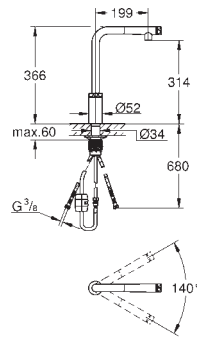

GROHE MINTA / MINTA SMARTCONTROL / MINTA TOUCH

Ref. No.   Colour   EAN code   Retail Guide Price (£)

31 613 000	Chrome	4005176521973	304.00
31 613 DC0	supersteel	4005176521980	394.00
31 613 DA0	warm sunset	4005176523595	425.00
31 613 A00	hard graphite	4005176523601	425.00

Minta SmartControl
Sink mixer with SmartControl
monobloc installation
GROHE StarLight chrome finish
pull-out spray with laminar
GROHE Magnetic Docking guarantees easy retraction and smooth docking of the spray head back to the starting position
GROHE SmartControl push for ON-OFF, turn for volume adjustment from EcoJoy to full flow
temperature adjustment by turning of mixing valve on body
swivel tubular spout
swivel area 140°
protected against backflow
flexible connection hoses
GROHE QuickFix Plus ultra fast and simple installation - no tools needed
GROHE Zero separated inner water ways - lead and nickel free