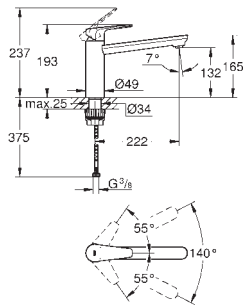

GROHE BAU LINES

Ref. No. Colour EAN code Retail Guide Price (£)

31 706 000 Chrome 4005176530449 71.00

BauLoop
Single-lever sink mixer 1/2"
 medium spout
 monobloc installation
GROHE StarLight chrome finish
 GROHE Longlife 35 mm ceramic cartridge
 GROHE Zero separated inner water ways - lead and nickel free
 swivel tubular spout
 swivel area 140°
 mousseur with coin slot for tool free replacement
 flexible connection hoses
GROHE QuickFix Plus ultra fast and simple installation - no tools needed
min. recommended pressure 1 bar