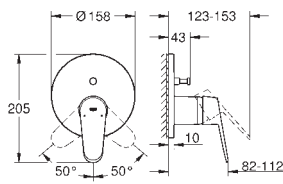

GROHE EURODISC JOY

Ref. No.	Colour	EAN code	Retail Guide Price (£)

24 056 002	Chrome	4005176465437	169.61

Eurodisc Cosmopolitan
Single-lever mixer with 2-way diverter
set for final installation for
GROHE Rapido SmartBox 35 600 000
GROHE SilkMove 46 mm ceramic cartridge
GROHE StarLight chrome finish
wall escutcheon with **GROHE QuickFix**
(covered escutcheon- and shaft sealing, covered fixing)
metal escutcheon, retroactively 6° adjustable
metal lever
automatic 2-way diverter
flow performance:
outlet B = 27 l/min, outlet C = 27 l/min
without roughing-in-set

35 600 000		4005176413469	132.18
GROHE Rapido SmartBox universal rough-in box for concealed installation