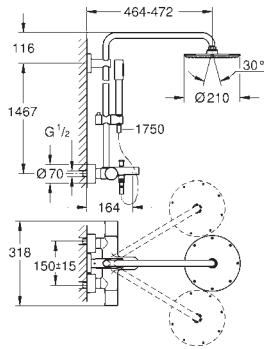

GROHE RAINSHOWER SYSTEM

Ref. No.	Colour	EAN code	Retail Guide Price (£)

27 641 000	Chrome	4005176901645	1,116.06

Rainshower System 210
Shower system with bath thermostat for wall mounting
horizontal swivable 450 mm projection shower arm
exposed thermostatic shower
with Aquadimmer function
allows change between:
Head shower Rainshower Cosmopolitan 210 (28 373 000)
material: metal
with ball joint, rotation angle $\pm 15^\circ$
bath inlet
separate diverter for hand shower Sena (28 341 000)
adjustable height via gliding element
(12 140 000)
metal shower hose 1750 mm (27 178)
GROHE EcoJoy 9.5 l/min flow limiter
GROHE TurboStat compact cartridge
with wax thermoelement
GROHE SafeStop safety button at 38°C
(calibration required)
GROHE SafeStop Plus optional temperature limiter at 43°C included
GROHE CoolTouch
GROHE DreamSpray perfect spray pattern
GROHE StarLight chrome finish
SpeedClean anti-limescale system
Inner WaterGuide for a longer life

27 058 000	Chrome	4005176830464	695.74