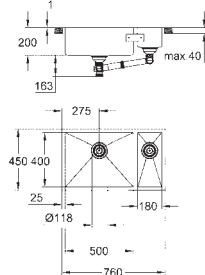

K700 Undermount
Stainless steel sink
model: K700U 80-S 76/45 1.5 lh
mounting type: undermount, top mount or flush mount
material: stainless steel AISI 304 (V2A)
material thickness: 1 mm
GROHE StarLight finish
finish: satin finish
GROHE Whisper
min. cabinet size: 800 mm
dimensions: 760 x 450 mm
1 bowl: 500 x 400 x 195 mm
0.5 bowl: 180 x 400 x 200 mm
GROHE QuickFix installation system
sink mountable left
cut-out (undermount): 712 x 402 mm (R16)
cut-out (top mount): 745 x 435 mm
drainer: Ø 3.5"/90 mm basket strainer waste
accessories included: waste kit, basket strainer waste, mounting set

KITCHEN FITTINGS