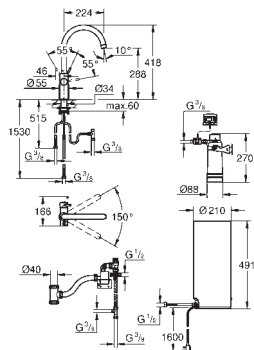

KITCHEN FITTINGS

GROHE RED

Ref. No.	Colour	EAN code	Retail Guide Price (£)
30 328 001	Chrome	4005176414107	2,100.49
30 328 DC1	supersteel	4005176414114	2,211.11

GROHE Red Duo Tap and L Size Boiler
 Consisting of:
GROHE Red Duo single-lever sink mixer (30 033 000)
 monobloc installation
 C-spout
 GROHE ChildLock push buttons for kettle hot water
 TÜV certified triple electronic safeguards against accidental activation of boiling water
GROHE StarLight chrome finish
 28 mm ceramic cartridge
 with **GROHE SilkMove**
 insulated tubular spout
 swivel area 150°
 separate water ways
 flexible connection hoses
 connection for GROHE Red boiler
GROHE Red boiler L size
 reservoir for kettle hot and hot water
Without safety expansion vessel, comes with safety valve assembly instead
 5.5 liter total capacity
 required inlet pressure: 1-7 bar
 with flexible connection hose and outlet for kettle hot water
 CE approved
 power supply 230 V 50 Hz
 power consumption 2100 W
 standby power consumption 15 W
 energy efficiency class A
 GROHE Red filter set
 for protection of the boiler from limescale
 Capacity 600 L at 20° dKH
 5 phase filter
 flow rate measuring unit