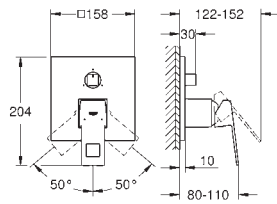

GROHE EUROCUBE JOY

Ref. No.	Colour	EAN code	Retail Guide Price (£)

24 094 000	Chrome	4005176480638	223.00

Eurocube
Single-lever mixer with 3-way diverter
set for final installation for
GROHE Rapido SmartBox 35 600 000
GROHE SilkMove 46 mm ceramic cartridge
GROHE StarLight chrome finish
wall escutcheon with **GROHE QuickFix**
(covered escutcheon- and shaft sealing, covered fixing)
metal escutcheon, retroactively 6° adjustable
metal lever
3-way diverter
flow performance:
outlet A = 27 l/min,
outlet B = 27 l/min,
outlet C = 27 l/min
without roughing-in-set

35 600 000		4005176413469	132.18
GROHE Rapido SmartBox universal rough-in box for concealed installation			

24 153 000	Chrome	4005176481178	474.29
24 153 DC0	supersteel	4005176574221	612.00
24 153 AL0	Brushed Hard Graphite	4005176585913	699.00