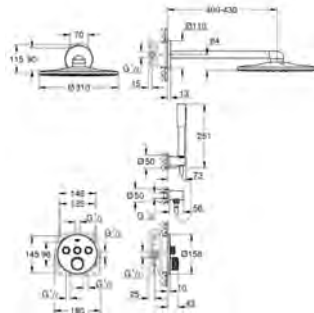

34 705 000	Chrome	4005176413285	1,381.53

Grohtherm SmartControl

Perfect shower set with Rainshower SmartActive 310

Consisting of:

concealed thermostat with 3 valves

Grohtherm SmartControl set for final installation

(29 121 000)

GROHE Rapido SmartBox 35 600 000

Rainshower 310 head shower set (26 475) including head shower with 2 sprays,

horizontal shower arm 400 mm and head shower rough-in (26 483 000)

Euphoria Cosmopolitan Stick handshower (27 367 000)

Rainshower wall holder (27 074 000)

Rainshower wall union 1/2" (27 057 000)

Silverflex shower hose 1.500 mm (28 364)

19 578 001	Chrome	4005176307195	739.99
19 578 DC1	supersteel	4005176371103	1,036.73
19 578 BE1	polished nickel	4005176426537	1,110.77
19 578 EN1	brushed nickel	4005176374463	1,184.83
19 578 GL1	cool sunrise	4005176426476	1,110.77
19 578 GN1	brushed cool sunrise	4005176426483	1,184.83
19 578 DA1	warm sunset	4005176426490	1,110.77
19 578 DL1	brushed warm sunset	4005176426506	1,184.83
19 578 A01	hard graphite	4005176426520	1,110.77
19 578 AL1	Brushed Hard Graphite	4005176426513	1,184.83

Essence

4-hole single-lever bath combination

GROHE SilkMove 35 mm ceramic cartridge

with temperature limiter

GROHE StarLight chrome finish

pre-assembled spout fixing

single lever mixer operating element

metal lever

bath inlet with mousseur

diverter bath/shower

for chrome: hand shower 27400000

metal shower hose 2000 mm

flexible connection hoses

connection for shower hose

protected against backflow

for use with 29 037 000