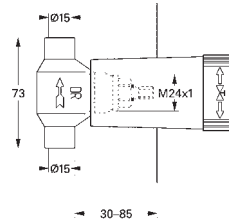

29 801 000   4005176504846   25.08

Concealed stop-valve, 1/2"
pre-assembled headpart 1/2"
short spindle
protection sleeve
soldered connection Ø15 mm
DR-brass

29 804 000   4005176504877   39.88

ditto, soldered connection Ø 22 mm