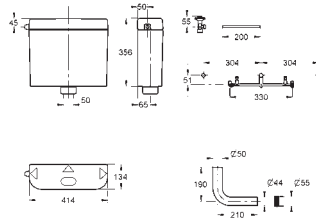

Flushing cistern for WC 6 l / 3 l
exposed installation
interruptible flush cycle
hidden flush pipe connection
servo actuation
low level
made of PS
low noise (group I acc. to German Noise Specification)
fully insulated against condensation
with isolation valve 1/2"
copper pipe
mounting template
flush pipe bend
WC inlet connector

38 661 000   4005176294907   164.82