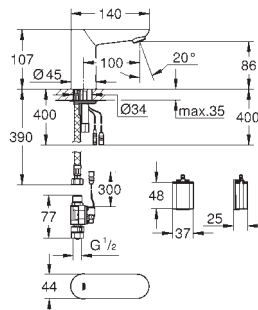

Euroeco Cosmopolitan E
Infra-red electronic basin tap 1/2"
with infrared sensor for bi-directional communication for monitoring, configuration and servicing for cold or premixed water
6V lithium battery, type CR-P2
battery lifetime approx. 7 years (150 actuations a day)
GROHE EcoJoy mousseur 5.7 l/min
flexible connection hoses
dirt strainer
solenoid valve
external battery
rapid installation system
multistage battery status display
7 pre-set programs
auto flush
thermal disinfection
cleaning mode
additional functions and precise settings
by remote control 36 407
CE approved