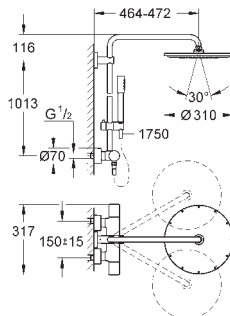

Rainshower System 310
Shower system with thermostat for wall mounting
horizontal swivable 450 mm projection shower arm
exposed thermostatic shower
with Aquadimmer function
allows change between:
Rainshower Cosmopolitan 310 head shower (27 477 000)
material: metal
with ball joint
rotation angle $\pm 15^\circ$
hand shower Sena Stick (28 034 000)
adjustable height via gliding element
(12 140 000)
Silverflex shower hose 1750 mm (28 388 000)
GROHE TurboStat compact cartridge
with wax thermoelement
GROHE SafeStop safety button at 38°C
(calibration required)
GROHE SafeStop Plus optional temperature limiter at 43°C included
GROHE CoolTouch prevents scalding on hot surfaces
GROHE DreamSpray perfect spray pattern
GROHE StarLight chrome finish
SpeedClean anti-limescale system
minimum flow rate 7 l/min.

27 968 000	Chrome	4005176929687	1,116.06