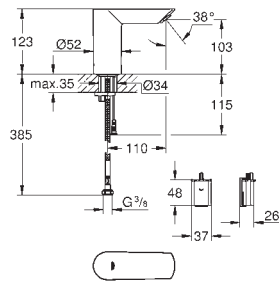

Bau Cosmopolitan E
Infra-red electronic basin tap 1/2"
with infrared sensor for bi-directional communication for monitoring, configuration and servicing
for cold or premixed water
6V lithium battery, type CR-P2
battery lifetime approx. 7 years (150 actuations a day)
GROHE StarLight chrome finish
GROHE EcoJoy mousseur 5.7 l/min
GROHE Zero separated inner water ways - lead and nickel free
body made of composite polymer
flexible connection hose
dirt strainer
with integrated solenoid valve
external battery
rapid installation system
multistage battery status display
7 pre-set programs
auto flush
thermal disinfection
cleaning mode
additional functions and precise settings
by remote control 36 407
CE approved
noise classification 1 in accordance with DIN4109

36 453 000   Chrome   4005176473791   242.16