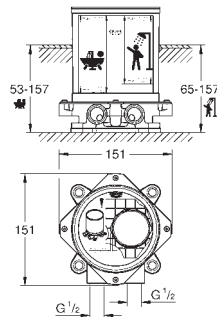

45 984 001

4005176992056

352.85

Rough-in set 1/2"

for floor-mounted bath mixers/spouts and shower mixers

without finishing trim set

installation plate with 360° horizontal and 3° vertical adjustment

installation depth 53-157 mm for bath

mixers/spouts, depth compensation 104 mm

installation depth 65-157 mm for shower mixers, depth compensation 92 mm

two 1/2" female connections (hot/cold supplies)

flushing plug

Can take a single mixed supply

fixing material