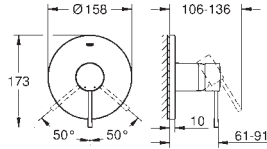

Ref. No.	Colour	EAN code	Retail Guide Price (£)
24 057 001	Chrome	4005176465468	164.38
24 057 DC1	supersteel	4005176465482	229.62
24 057 BE1	polished nickel	4005176465628	246.03
24 057 EN1	brushed nickel	4005176465642	262.42
24 057 GL1	cool sunrise	4005176465505	246.03
24 057 GN1	brushed cool sunrise	4005176465529	262.42
24 057 DA1	warm sunset	4005176465543	246.03
24 057 DL1	brushed warm sunset	4005176465567	262.42
24 057 A01	hard graphite	4005176465581	246.03
24 057 AL1	Brushed Hard Graphite	4005176465604	262.42

Essence

Single-lever shower mixer trim

set for final installation for
GROHE Rapido SmartBox 35 600 000

GROHE SilkMove 46 mm ceramic cartridge

GROHE StarLight chrome finish

wall escutcheon with GROHE QuickFix

(covered escutcheon- and shaft sealing, covered fixing)

metal escutcheon, retroactively 6° adjustable

metal lever

flow performance:

outlet B or C = 30 l/min

without roughing-in-set

35 600 000	4005176413469	132.18
GROHE Rapido SmartBox universal rough-in box for concealed installation