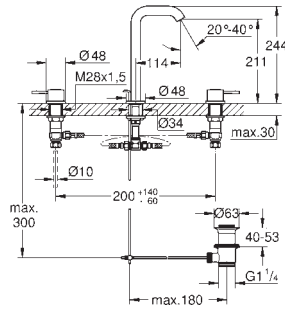

Ref. No.	Colour	EAN code	Retail Guide Price (£)

20 299 001	Chrome	4005176307096	319.66

Essence
3-hole basin mixer
L-Size
metal lever
ceramic headparts 1/2", 90°
GROHE StarLight chrome finish
GROHE EcoJoy mousseur 5.7 l/min
GROHE QuickFix installation system
GROHE AquaGuide adjustable mousseur
pop-up waste set 1 1/4"
pressure-proof, flexible connection hoses
between spout and side valves
union nut 1/2" x 10.5 mm

19 408 001	Chrome	4005176307133	186.91
19 408 DC1	supersteel	4005176369964	287.36
19 408 BE1	polished nickel	4005176426216	307.90
19 408 EN1	brushed nickel	4005176426223	328.42
19 408 GL1	cool sunrise	4005176426155	307.90
19 408 GN1	brushed cool sunrise	4005176426162	328.42
19 408 DA1	warm sunset	4005176426179	307.90
19 408 DL1	brushed warm sunset	4005176426186	328.42
19 408 A01	hard graphite	4005176426209	307.90
19 408 AL1	Brushed Hard Graphite	4005176426193	328.42