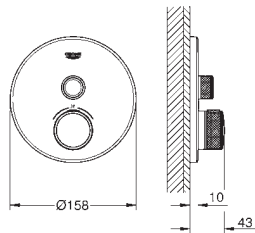

Grotherm SmartControl
Thermostat for concealed installation with one valve
set for final installation for
GROHE Rapido SmartBox 35 600 000
metal wall escutcheon with **GROHE QuickFix** (covered escutcheon
and shaft sealing, covered fixing), retroactively 6° adjustable
GROHE StarLight chrome finish
GROHE SmartControl push for ON-OFF, turn for volume adjustment from EcoJoy
to full flow
exchangeable symbols
GROHE TurboStat compact cartridge
with wax thermoelement
GROHE ProGrip with knurl structure
GROHE SafeStop safety button at 38°C
(calibration required)
GROHE SafeStop Plus optional temperature limiter at 43°C or 46°C included
built-in non return valve
and dirt strainers
without roughing-in-set
flow performance:
outlet A (to external shut-off) = 34 l/min
outlet B/C = 29 l/min

35 600 000	4005176413469	132.18
GROHE Rapido SmartBox universal rough-in box for concealed installation		

29 119 000	Chrome	4005176412257	548.82
29 119 DC0	supersteel	4005176455056	742.85
29 119 GL0	cool sunrise	4005176493041	726.00
29 119 DA0	warm sunset	4005176493065	726.00
29 119 AL0	Brushed Hard Graphite	4005176455063	744.40

Grotherm SmartControl
Thermostat for concealed installation with 2 valves
set for final installation for
GROHE Rapido SmartBox 35 600 000
metal wall escutcheon with **GROHE QuickFix** (covered escutcheon
and shaft sealing, covered fixing), retroactively 6° adjustable
GROHE StarLight chrome finish
GROHE SmartControl push for ON-OFF, turn for volume adjustment from EcoJoy
to full flow
exchangeable symbols
GROHE TurboStat compact cartridge
with wax thermoelement
GROHE ProGrip with knurl structure
GROHE SafeStop safety button at 38°C
(calibration required)
GROHE SafeStop Plus optional temperature limiter at 43°C or 46°C included
built-in non return valve
and dirt strainers
multiple outlets can be run simultaneously
without roughing-in-set
flow performance:
outlet B = 24 l/min
outlet C = 26 l/min
outlet B+C = 29 l/min

35 600 000	4005176413469	132.18
GROHE Rapido SmartBox universal rough-in box for concealed installation