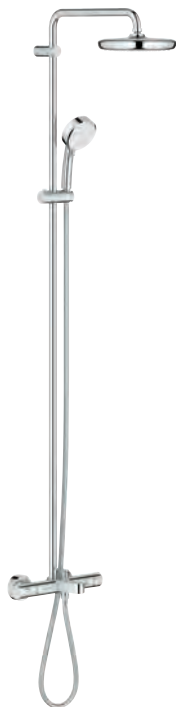

26 223 001	Chrome	4005176408144	628.59
------------	--------	---------------	--------

Tempesta Cosmopolitan System 210

Shower system with bath thermostat for wall mounting

Consisting of:

horizontal swivable 390 mm projection shower arm
exposed thermostat Grohtherm 1000 Cosmopolitan with Aquadimmer function
allows change between: