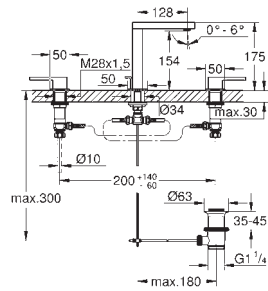

20 301 003	Chrome	4005176529757	301.99

GROHE Plus
Three-hole basin mixer 1/2"
M-Size
metal lever
ceramic headparts 1/2", 90°
GROHE StarLight chrome finish
GROHE EcoJoy SpeedClean mousseur 5.7 l/min
GROHE AquaGuide adjustable mousseur
rapid installation system
pop-up waste set 1 1/4"
GROHE QuickFix installation system
pressure-proof, flexible connection hoses
between spout and side valves
union nut 1/2" x 10.5 mm