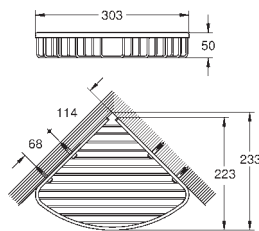

Essentials
Toilet brush set
material: glass / metal
wall mounted
concealed fastening
GROHE StarLight chrome finish
suitable for screwing (including screws and dowels) or gluing (glue 40 915 000 sold separately)

40 791 001	white	4005176323409	4.58
40 791 KS1	velvet black	4005176336379	4.58
Spare brush head			
40 392 000	Chrome	4005176846656	19.94
Spare brush			
40 393 000	daVinci satin white	4005176846663	12.49
Spare glass			

40 663 001	Chrome	4005176327834	40.83