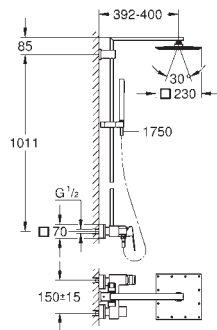

Euphoria Cube System 230
Shower system with single lever for wall mounting
Consisting of:
shower arm
projection 400 mm
exposed single-lever shower mixer
with diverter
allows change between:
Rainshower Allure 230 metal head shower (27 479)
Rain spray pattern
with ball joint
rotation angle $\pm 15^\circ$
hand shower Euphoria Cube Stick (27 698 000)
Rain spray pattern
adjustable height via gliding element
Silverflex shower hose 1750 mm (28 388 000)
GROHE SilkMove 35 mm ceramic cartridge
GROHE DreamSpray perfect spray pattern
GROHE StarLight chrome finish
SpeedClean anti-limescale system
Inner WaterGuide for a longer life
Twistfree preventing the hose from twisting
suitable for instantaneous heaters from 18 kW/h
minimum flow rate 7 l/min.
min. recommended pressure 1 bar

SHOWERS