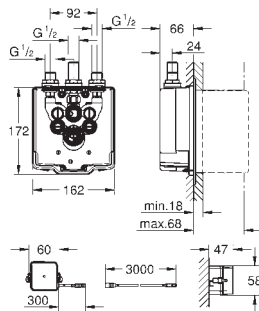

36 416 001   **4005176595394**   **594.00**

**Eurosmart Cosmopolitan E
Concealed control unit**
for shower
with integrated pre-adjustable
thermostatic mixer
suitable for infra-red set 36 415 000 and 36 463 000
2 stop valves
non-return valves with filters
connection housing for power supply
with transformer 100-240 V AC, 50-60 Hz, 6.75 V DC
allows for waterproofing of wall construction surrounding the concealed body
with sealing sleeve