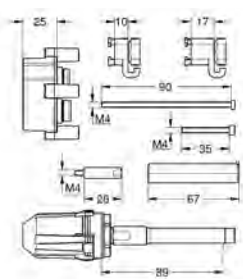

14 056 000   4005176466298   114.13

Universal extension set single-lever mixers, 25 mm
fits for concealed single-lever mixers in combination with GROHE Rapido SmartBox