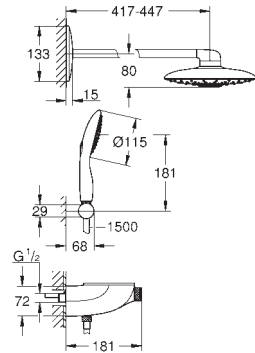

GROHE RAINSHOWER SYSTEM SMARTCONTROL

Ref. No.   Colour   EAN code   Retail Guide Price (£)

26 443 000   Chrome   4005176409875   1,281.98

Rainshower System SmartControl Duo 360
Combi shower system with thermostat, exposed/concealed

Consisting of:
exposed/concealed SmartControl thermostat
allows change between:
head shower Rainshower Duo 360 with horizontal 450 mm shower arm, spray plate chrome
GROHE PureRain/GROHE Rain O² spray* and TrioMassage hand shower Power&Soul 115, spray plate white (27 671 LS0)
hand shower wall holder (27 055)
Silverflex shower hose 1.500 mm (28 364)
min. recommended pressure 1.5 bar
GROHE DreamSpray perfect spray pattern
GROHE StarLight chrome finish
GROHE CoolTouch prevents scalding on hot surfaces
GROHE TurboStat compact cartridge with wax thermosteement
GROHE EcoJoy technology for less water and perfect flow
GROHE SafeStop safety button at 38°C
(calibration required)
GROHE SafeStop Plus optional temperature limiter at 43°C included
GROHE SmartControl push for ON-OFF, turn for volume adjustment from EcoJoy to full flow
GROHE EasyReach shower tray
SpeedClean anti-limescale system
Inner WaterGuide for a longer life
Twistfree preventing the hose from twisting
requires rough-in set 26 264 001 and concealed unit 26 449 000 – all to be ordered separately