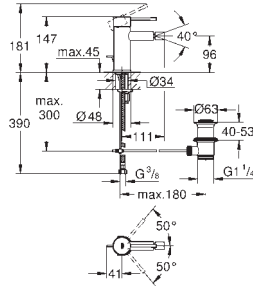

Ref. No.	Colour	EAN code	Retail Guide Price (£)

32 935 001	Chrome	4005176307171	153.74
32 935 DC1	supersteel	4005176369988	223.72
32 935 BE1	polished nickel	4005176426377	239.72
32 935 EN1	brushed nickel	4005176426384	255.69
32 935 GL1	cool sunrise	4005176426315	239.72
32 935 GN1	brushed cool sunrise	4005176426322	255.69
32 935 DA1	warm sunset	4005176426339	239.72
32 935 DL1	brushed warm sunset	4005176426346	255.69
32 935 A01	hard graphite	4005176426360	239.72
32 935 AL1	Brushed Hard Graphite	4005176426353	255.69

Essence
Bidet mixer 1/2"
S-Size
monobloc installation
metal lever
28 mm ceramic cartridge
with **GROHE SilkMove**
with temperature limiter
GROHE StarLight chrome finish
GROHE QuickFix Plus installation system
ball-joint mousseur
pop-up waste set 1 1/4"
flexible connection hoses