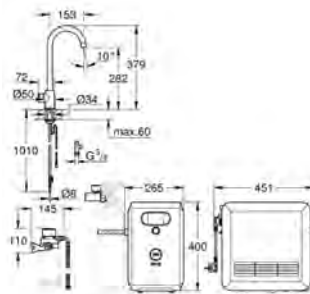

System requirements Apple

iPhone with iOS 9.0 or higher

System requirements Android

smart phone with Android 4.3 or higher

Mobile devices and GROHE Ondus App*** are not included in delivery and have to be ordered separately via an authorised Apple store/store/iTunes or Google Play store.