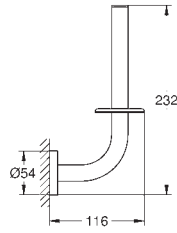

GROHE ESSENTIALS

Ref. No.	Colour	EAN code	Retail Guide Price (£)
40 385 001	Chrome	4005176326356	18.33
40 385 DC1	supersteel	4005176413094	25.83
40 385 BE1	polished nickel	4005176430206	27.49
40 385 EN1	brushed nickel	4005176430299	29.58
40 385 GL1	cool sunrise	4005176429453	27.49
40 385 GN1	brushed cool sunrise	4005176429903	29.58
40 385 DA1	warm sunset	4005176429309	27.49
40 385 DL1	brushed warm sunset	4005176430053	29.58
40 385 A01	hard graphite	4005176429606	27.49
40 385 AL1	Brushed Hard Graphite	4005176429750	29.58