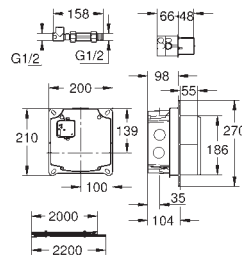

Concealed mounting box
wall installation
for installation with pre-mixed or cold water
suitable for IR-sets for final installation
connection housing for power supply
suitable for 36 447 000, 36 442 000

38 748 002   Chrome   4005176416323   495.97