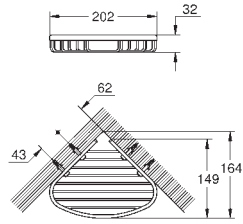

GROHE BAUCOSMOPOLITAN

Ref. No.	Colour	EAN code	Retail Guide Price (£)

40 664 001	Chrome	4005176327841	32.91

BauCosmopolitan
Soap wire basket
material: metal
for corner installation
small
suitable for screwing (including screws and dowels)