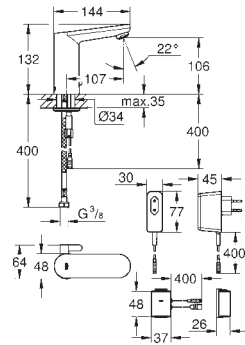

GROHE BLUETOOTH MONITORING

Ref. No.	Colour	EAN code	Retail Guide Price (£)
36 413 000	Chrome	4005176320576	570.75

Eurosmart Cosmopolitan E Bluetooth
Infra-red electronic basin tap 1/2" with mixing device
with infrared sensor and Bluetooth module for bi-directional communication for monitoring, configuration and service purpose
without power supply 36 338 000 (required)
rapid installation system
mixing device with adjustable hot water limiter
GROHE StarLight finish
GROHE EcoJoy mousseur 5.7 l/min
with integrated solenoid valve
integrated non-return valves
and dirt strainers
with Bluetooth 4.0* for wireless data communication
for Apple** and Android devices
Bluetooth range (max. 10 m) varies depending on materials used and walls between transmitter and receiver

monitoring
password protected products
app detects all Bluetooth products in range
auto flush cycles and timing last auto flush
usage per day over 30 days
thermal disinfection cycles and timings last disinfection

configuration
detection range and shut off delay
auto flush
thermal disinfection
cleaning mode
2 on/off timers
identification by name

service
send and save 3 profiles
reset to factory or user settings
hard and software version
CE approved
noise classification 1 in accordance with DIN4109
type of protection faucet IP 59K

Mobile devices and GROHE IR Remote App*** are not included in delivery and have to be ordered separately via an authorised Apple store/store/iTunes or Google Play store.

* The Bluetooth word mark and logos are registered trademarks owned by Bluetooth SIG, Inc. and any use of such marks by Grohe AG is under license. Other trademarks and trade names are those of their respective owners.

** Apple, the Apple logo, iPod, iPod Touch, iPhone and iTunes are trademarks of Apple Inc., registered in the U.S. and other countries. Apple is not responsible for the function of this device or its compliance with safety and regulatory standards

*** Available for free via iTunes app or Google Play store.