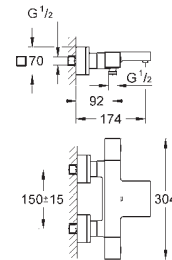

34 497 000   Chrome   4005176940675   445.00

Grohtherm Cube
Thermostatic bath/shower mixer 1/2"
wall mounted
GROHE StarLight chrome finish
GROHE SafeStop safety button at 38°C
(calibration required)
GROHE SafeStop Plus optional temperature limiter at 43°C included
GROHE TurboStat compact cartridge
with wax thermoelement
integrated mixed water shut off
GROHE AquaDimmer Eco with multiple function:
- integrated **GROHE EcoButton**
(economy button with economy stop for shower)
- flow control
- diverter: bath/shower
shower bottom outlet 1/2"
GROHE XL Waterfall
flow straightener
built-in non return valves
dirt strainers
protected against backflow
covered S-unions
GROHE EcoJoy technology for less water and perfect flow