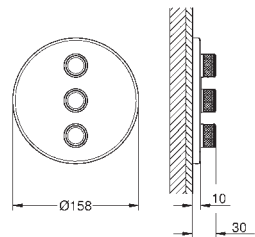

Grotherm SmartControl
Triple volume control trim
 set for final installation for
 GROHE Rapido SmartBox 35 600 000
 metal wall escutcheon with **GROHE QuickFix** (covered escutcheon and shaft sealing, covered fixing), retroactively 6° adjustable
 10 mm thin profile escutcheon
GROHE StarLight chrome finish
GROHE SmartControl push for ON-OFF, turn for volume adjustment from EcoJoy to full flow
 exchangeable symbols
 GROHE ProGrip with knurl structure
 multiple outlets can be run simultaneously
without roughing-in-set
 flow performance:
 outlet D = 28 l/min
 outlet E = 28 l/min
 outlet A = 28 l/min
 outlet D+E+A = 65 l/min