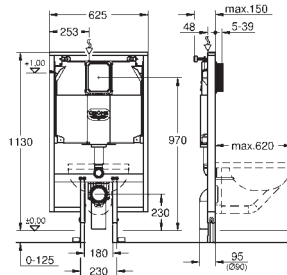

GROHE RAPID SL FOR WC

Ref. No.	Colour	EAN code	Retail Guide Price (£)

38 994 000		4005176932335	352.85

Rapid SL
Element for WC with flushing cistern 80 mm, 1.13 m installation height
element width 0.62 m
for small, narrow bathrooms
for on-the-wall installations or studded walls
powder coated steel frame, self-supporting
with fixed connections
TÜV approved
2 WC fixing bolts
fixing device for ceramic
distance of fixing bolts 180/230 mm
PP outlet bend Ø 90 mm
depth adjustable
PP reducer Ø 90/110 mm
inlet and outlet connecting set

flushing cistern 80 mm, 6 - 9 l, containing following features:
water supply from top or back
water supply 1/2" and push fit flexible hose union

including wall brackets 38 558 00M for on-the-wall installation
for mounting of small flush plates please order
revision shaft 40 949 000 (sold separately)

38 995 000		4005176932342	363.92