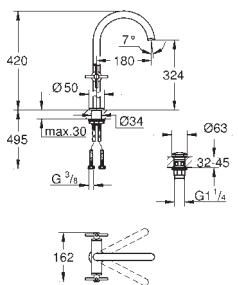

Atrio
Basin mixer, 1/2"
XL-Size
for free-standing basins
ceramic headparts 1/2", 90°
GROHE StarLight chrome finish
GROHE EcoJoy 5.7 l/min laminar mousseur
rapid installation system
swivel tubular spout with mousseur and stop limiter
Push-open waste set 1 1/4"
flexible connection hoses
with cross handles
Two different sets of caps included. One set with „H“ and „C“ marking, one set without marking.