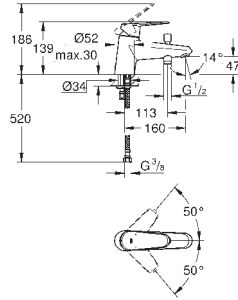

GROHE EURODISC COSMOPOLITAN

Ref. No.   Colour   EAN code   Retail Guide Price (£)

33 192 002   Chrome   4005176887864   209.07

Eurodisc Cosmopolitan
Single-lever bath/shower mixer 1/2"
monobloc installation
metal lever
GROHE SilkMove 46 mm ceramic cartridge
GROHE StarLight chrome finish
adjustable flow rate limiter
adjustable minimum flow rate 2.5 l/min
automatic diverter: bath/shower
mousseur
integrated non-return valve
in the shower outlet 1/2"
flexible connection hoses
protected against backflow
optional temperature limiter (46 308 000)

33 390 002   Chrome   4005176887796   209.07