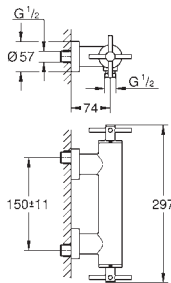

26 003 003   **Chrome**   **4005176455377**   **429.32**
26 003 DC3   **supersteel**   **4005176455384**   **682.21**
26 003 GL3   **cool sunrise**   **4005176493812**   **673.95**
26 003 DA3   **warm sunset**   **4005176493836**   **673.95**
26 003 AL3   **Brushed Hard Graphite**   **4005176455391**   **779.67**

Atrio Shower mixer 1/2"
wall mounted
ceramic headparts 1/2", 90°
shower outlet 1/2"
integrated non-return valves in the shower outlet 1/2"
covered S-unions
protected against backflow
with cross handles
Two different sets of caps included. One set with „H“ and „C“ marking, one set without marking.