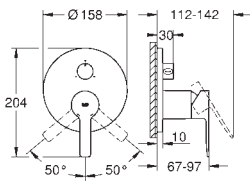

24 095 001	Chrome	4005176480645	231.39
24 095 DC1	supersteel	4005176480652	322.14
24 095 AL1	Brushed Hard Graphite	4005176586262	340.00

Lineare

Single-lever mixer with 3-way diverter

set for final installation for

GROHE Rapido SmartBox 35 600 000

GROHE SilkMove 46 mm ceramic cartridge

GROHE StarLight chrome finish

wall escutcheon with GROHE QuickFix

(covered escutcheon- and shaft sealing, covered fixing)

metal escutcheon, retroactively 6° adjustable

metal lever

3-way diverter

flow performance:

outlet A = 27 l/min,

outlet B = 27 l/min,

outlet C = 27 l/min

without roughing-in-set

35 600 000		4005176413469	132.18
GROHE Rapido SmartBox universal rough-in box for concealed installation