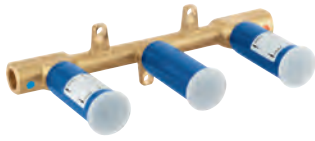

GROHE ATRIO

Ref. No.   Colour   EAN code   Retail Guide Price (£)

29 025 002   **4005176519895**   **229.00**

Two-handle basin mixer concealed body, 1/2"
for 3-hole basin mixer
wall installation
without finishing trim set
DR-brass
installation device
allows for waterproofing of wall construction surrounding the concealed body with sealing sleeve