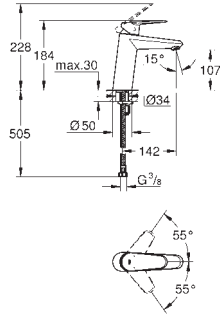

GROHE EURODISC COSMOPOLITAN

Ref. No.   Colour   EAN code   Retail Guide Price (£)

23 449 002   Chrome   4005176998768   175.86

Eurodisc Cosmopolitan Basin mixer 1/2" M-Size
monobloc installation
metal lever
GROHE SilkMove 35 mm ceramic cartridge
adjustable flow rate limiter
adjustable minimum flow rate 2.5 l/min
GROHE StarLight chrome finish
GROHE EcoJoy mousseur 5.7 l/min
GROHE QuickFix installation system
smooth body
flexible connection hoses