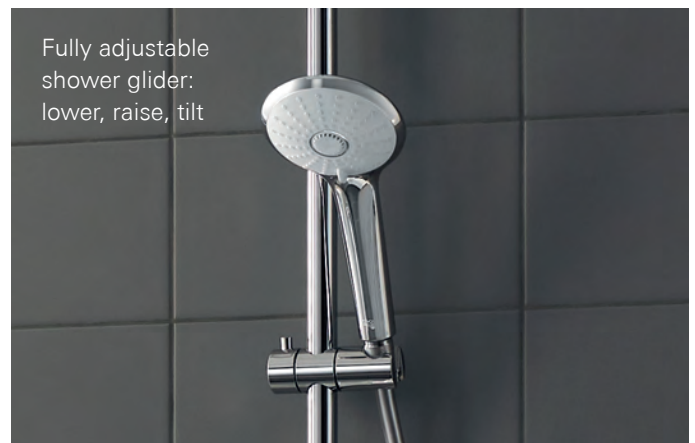

EUPHORIA SMARTCONTROL YOUR TURN - YOUR SHOWER

We've put a lot of thought into our new GROHE Euphoria SmartControl shower system: the result is a range of features that make the Euphoria more convenient and more enjoyable to use. The shower arm has a swivel function that allows you to rotate the showerhead through 180° to achieve the perfect angle. And the fully adjustable shower holder allows the hand shower to be positioned individually at the ideal height.

We have made the sleek Grotherm SmartControl body smaller and more compact to offer more space in the shower. And because we want you to enjoy your shower as quickly as possible, we came up with the GROHE QuickFix. This allows the position of the upper bracket to be altered during installation of the shower rail. The advantage: the upper bracket can be installed easily and quickly by utilising existing drilled holes.