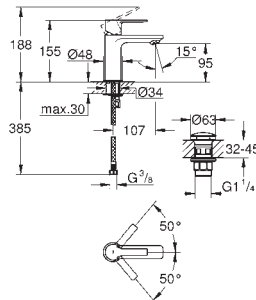

23 791 001   **Chrome**   **4005176409097**   **220.11**
23 791 DC1   **supersteel**   **4005176412707**   **291.36**
23 791 AL1   **Brushed Hard Graphite**   **4005176586125**   **308.00**

Lineare
Basin mixer 1/2"
XS-Size
monobloc installation
metal lever
28 mm ceramic cartridge
with **GROHE SilkMove**
with temperature limiter
GROHE StarLight chrome finish
GROHE EcoJoy SpeedClean mousseur 5.7 l/min
GROHE QuickFix Plus installation system
smooth body with push-open pop-up waste set 1 1/4"
flexible connection hoses