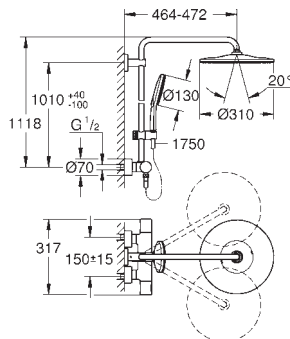

GROHE RAINSHOWER SMARTACTIVE SYSTEM

Ref. No.	Colour	EAN code	Retail Guide Price (£)

26 647 000	Chrome	4005176533013	855.00

Rainshower SmartActive 310
Shower system with thermostat for wall mounting
Consisting of:
horizontal swivable 450 mm projection shower arm
exposed thermostatic shower
with Aquadimmer function
allows change between:
head shower Rainshower Mono 310 (26 561)
with ball joint
rotation angle $\pm 15^\circ$
hand shower Rainshower SmartActive 130 (26 544)
adjustable height via gliding element
including performance grip
Silverflex shower hose 1750 mm (28 388 000)
GROHE TurboStat compact cartridge
with wax thermoelement
GROHE SafeStop safety button at 38°C
(calibration required)
GROHE SafeStop Plus optional temperature limiter at 43°C included
GROHE CoolTouch prevents scalding on hot surfaces
GROHE DreamSpray perfect spray pattern
GROHE One-Click Showering spray selection
with one click
GROHE StarLight chrome finish
GROHE QuickFix (upper bracket adjustable)
SpeedClean anti-limescale system
suitable for instantaneous heaters from 18 kW/h
minimum flow rate 7 l/min.
min. recommended pressure 1 bar

26 647 LS0	moon white	4005176533051	984.00