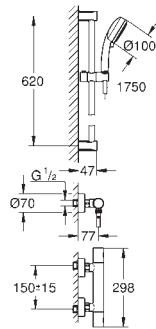

GROHE GROHTHERM 800 COSMOPOLITAN

Ref. No.	Colour	EAN code	Retail Guide Price (£)

34 768 000	Chrome	4005176612053	219.09

Grotherm 800 Cosmopolitan Thermostatic shower set 1/2"

Consisting of:

Grotherm 800 Cosmopolitan thermostatic shower mixer 1/2" (34 765 000)
Tempesta Cosmopolitan 100 shower set, 2 sprays, 600 mm (27 578 002)
optional **GROHE EcoJoy** 5.7 l/min flow limiter included

34 769 000	Chrome	4005176612060	224.48