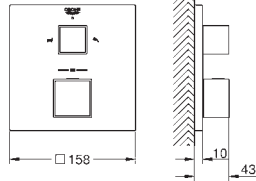

GROHE GROHTHERM 2 HANDLE TRIM SETS

Ref. No.	Colour	EAN code	Retail Guide Price (£)
24 155 000	Chrome	4005176481192	528.73
24 155 DC0	supersteel	4005176574245	682.00
24 155 AL0	Brushed Hard Graphite	4005176585937	779.00

Grotherm Cube
Thermostatic bath tub mixer for 2 outlets with integrated shut off/diverter valve

set for final installation for GROHE Rapido SmartBox 35 600 000
GROHE TurboStat compact cartridge with wax thermostatic element
GROHE StarLight chrome finish wall escutcheon with **GROHE QuickFix** (covered escutcheon- and shaft sealing, covered fixing) metal escutcheon, retroactively 6° adjustable printed shower and bath symbol
GROHE SafeStop safety button at 38°C (calibration required)
GROHE SafeStop Plus optional temperature limiter at 43°C or 46°C included
GROHE AquaDimmer, integrated shut off/diverter valve
flow performance:
outlet B = 27 l/min
outlet C = 30 l/min
without roughing-in-set

35 600 000		4005176413469	132.18
GROHE Rapido SmartBox universal rough-in box for concealed installation