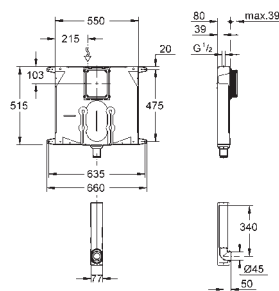

38 863 000		4005176832345	131.62

Flushing cistern for WC 80 mm
6 l / 3 l
pneumatic discharge valve offering 2 modes of operation: dual flush or single flush
water supply connection from top
with plaster base coating made of vinyl fleece
with push fit flexible hose union
with isolation valve 1/2"
Inspection shaft incl.
protection during construction phase,
for vertical flush plates only
fixing brackets
for mounting of small flush plates please order revision shaft 40 949 000 (sold separately)