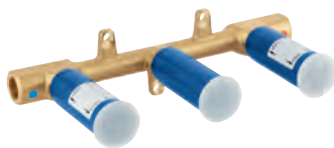

29 025 002		4005176519895	229.00

Two-handle basin mixer
concealed body, 1/2"
for 3-hole basin mixer
wall installation
without finishing trim set
DR-brass
installation device
allows for waterproofing of wall construction surrounding the concealed body
with sealing sleeve