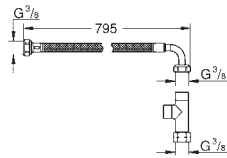

Accessory set shower hose and T piece
for manual bidet seat
Consisting of:
T unit 3/8"
flexible connection hose
795 mm
3/8" x 3/8"