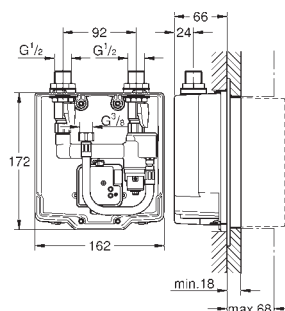

connection housing for power supply suitable for 36 410 000, 36 334 SD0, 36 335 SD0, 36 273 000

allows for waterproofing of wall construction surrounding the concealed body with sealing sleeve

36 336 001		4005176991769	304.00
------------	--	---------------	--------