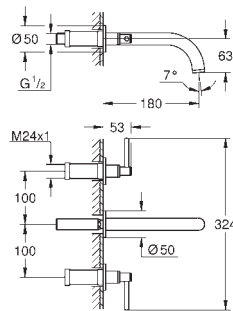

20 169 003	Chrome	4005176455001	405.01
20 169 DC3	supersteel	4005176455018	644.31
20 169 GL3	cool sunrise	4005176492907	636.52
20 169 DA3	warm sunset	4005176492921	636.52
20 169 AL3	Brushed Hard Graphite	4005176455025	736.36

Atrio
Three-hole basin mixer 1/2"
S-Size
wall mounted
set for final installation for 29 025 002
without concealed body
valves hot/cold
with headparts 1/2" - 90°
GROHE StarLight chrome finish
GROHE EcoJoy 5.7 l/min laminar mousseur
centre distance 200 mm
projection 180 mm
with lever handles
Two different sets of caps included. One set with „H“ and „C“ marking, one set without marking.