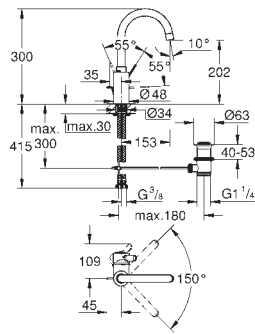

GROHE EUROSMART COSMOPOLITAN

Ref. No.   Colour   EAN code   Retail Guide Price (£)

32 830 001   Chrome   4005176472749   145.39

Eurosmart Cosmopolitan
Single-lever basin mixer 1/2"
L-Size

monobloc installation
metal lever
covered lever fixing
GROHE SilkMove 35 mm ceramic cartridge
adjustable flow rate limiter
GROHE StarLight chrome finish
GROHE Zero separated inner water ways - lead and nickel free
GROHE QuickFix installation system
mousseur
swivel tubular spout with stop limiter
pop-up waste set 1 1/4"
flexible connection hoses
optional temperature limiter (46 375 000)

23 933 001   Chrome   4005176584039   145.39
ditto, with push-open pop-up waste set 1 1/4"

36 327 001   Chrome   4005176305771   330.73