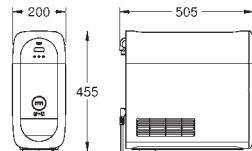

Ref. No.	Colour	EAN code	Retail Guide Price (£)

40 711 001		4005176454301	1,144.18

**GROHE Blue Home
Cooler**

180 Watt cooling unit, 230 V, 50 Hz
delivers 3 liters of chilled sparkling water per hour
CE approved
requires ventilation holes in the bottom of the kitchen cabinet
software set-up and monitoring of filter and CO₂ capacity possible via GROHE Ondus app
with Bluetooth 4.0* and WIFI interface for wireless data communication for Apple** and Android devices
Bluetooth range (max. 10 m) varies depending on materials used and walls between transmitter and receiver
adjustable for GROHE Blue filter S-Size, GROHE Blue activated carbon filter and GROHE Blue magnesium+ filter

System requirements: Apple

iPhone with iOS 9.0 or higher

System requirements Android

smart phone with Android 4.3 or higher

Mobile devices and GROHE Ondus App*** are not included in delivery and have to be ordered separately via an authorised Apple store/store/iTunes or Google Play store.

* The Bluetooth word mark and logos are registered trademarks owned by Bluetooth SIG, Inc. and any use of such marks by Grohe AG is under license. Other trademarks and trade names are those of their respective owners.

** Apple, the Apple logo, iPod, iPod Touch, iPhone and iTunes are trademarks of Apple Inc., registered in the U.S. and other countries. Apple is not responsible for the function of this device or its compliance with safety and regulatory standards

*** Available for free via iTunes app or Google Play store.
to be equipped with a non-return valve EA approved by Belgaqua