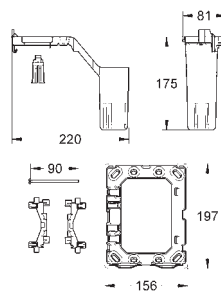

38 796 000		4005176857034	65.25

**GROHE Fresh
Dual flush valve set**
for GROHE flushing cistern GD 2 with pneumatic
discharge valve and regular inspection shaft
**not suitable for flush plates with
wood or glass or metal surface or new small flush plates**
fixing frame with opening function
for chlorine-free tablets only
for all GROHE wall plates
156 x 197 mm