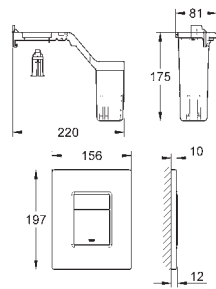

Ref. No.	Colour	EAN code	Retail Guide Price (£)

38 805 000	Chrome	4005176865596	131.61

**Skate Cosmopolitan Set Fresh
Flush plate**
for dual flush or start & stop actuation
with **GROHE Fresh**
fixing frame with opening function
for chlorine-free tablets only
for pneumatic drop valve AV1
for vertical and horizontal installation
GROHE StarLight chrome finish
GROHE EcoJoy technology for less water and perfect flow