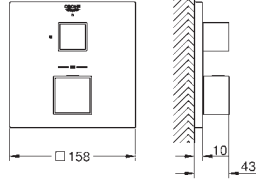

GROHE EUROCUBE

Ref. No.	Colour	EAN code	Retail Guide Price (£)
24 153 000	Chrome	4005176481178	474.29
24 153 DC0	supersteel	4005176574221	612.00
24 153 AL0	Brushed Hard Graphite	4005176585913	699.00

Grotherm Cube
Thermostatic mixer for 1 outlet with shut off valve
set for final installation for
GROHE Rapido SmartBox 35 600 000
GROHE TurboStat compact cartridge
with wax thermoelement
GROHE StarLight chrome finish
wall escutcheon with **GROHE QuickFix**
(covered escutcheon- and shaft sealing, covered fixing)
metal escutcheon, retroactively 6° adjustable
GROHE SafeStop safety button at 38°C
(calibration required)
GROHE SafeStop Plus optional temperature limiter at 43°C or 46°C included
built-in non return valve
and dirt strainers
ceramic stop valve, 120°
flow performance:
outlet B = 27 l/min
outlet C = 30 l/min
without roughing-in-set

35 600 000	4005176413469	132.18
GROHE Rapido SmartBox universal rough-in box for concealed installation		

24 154 000	Chrome	4005176481185	528.73
24 154 DC0	supersteel	4005176574238	682.00
24 154 AL0	Brushed Hard Graphite	4005176585920	779.00