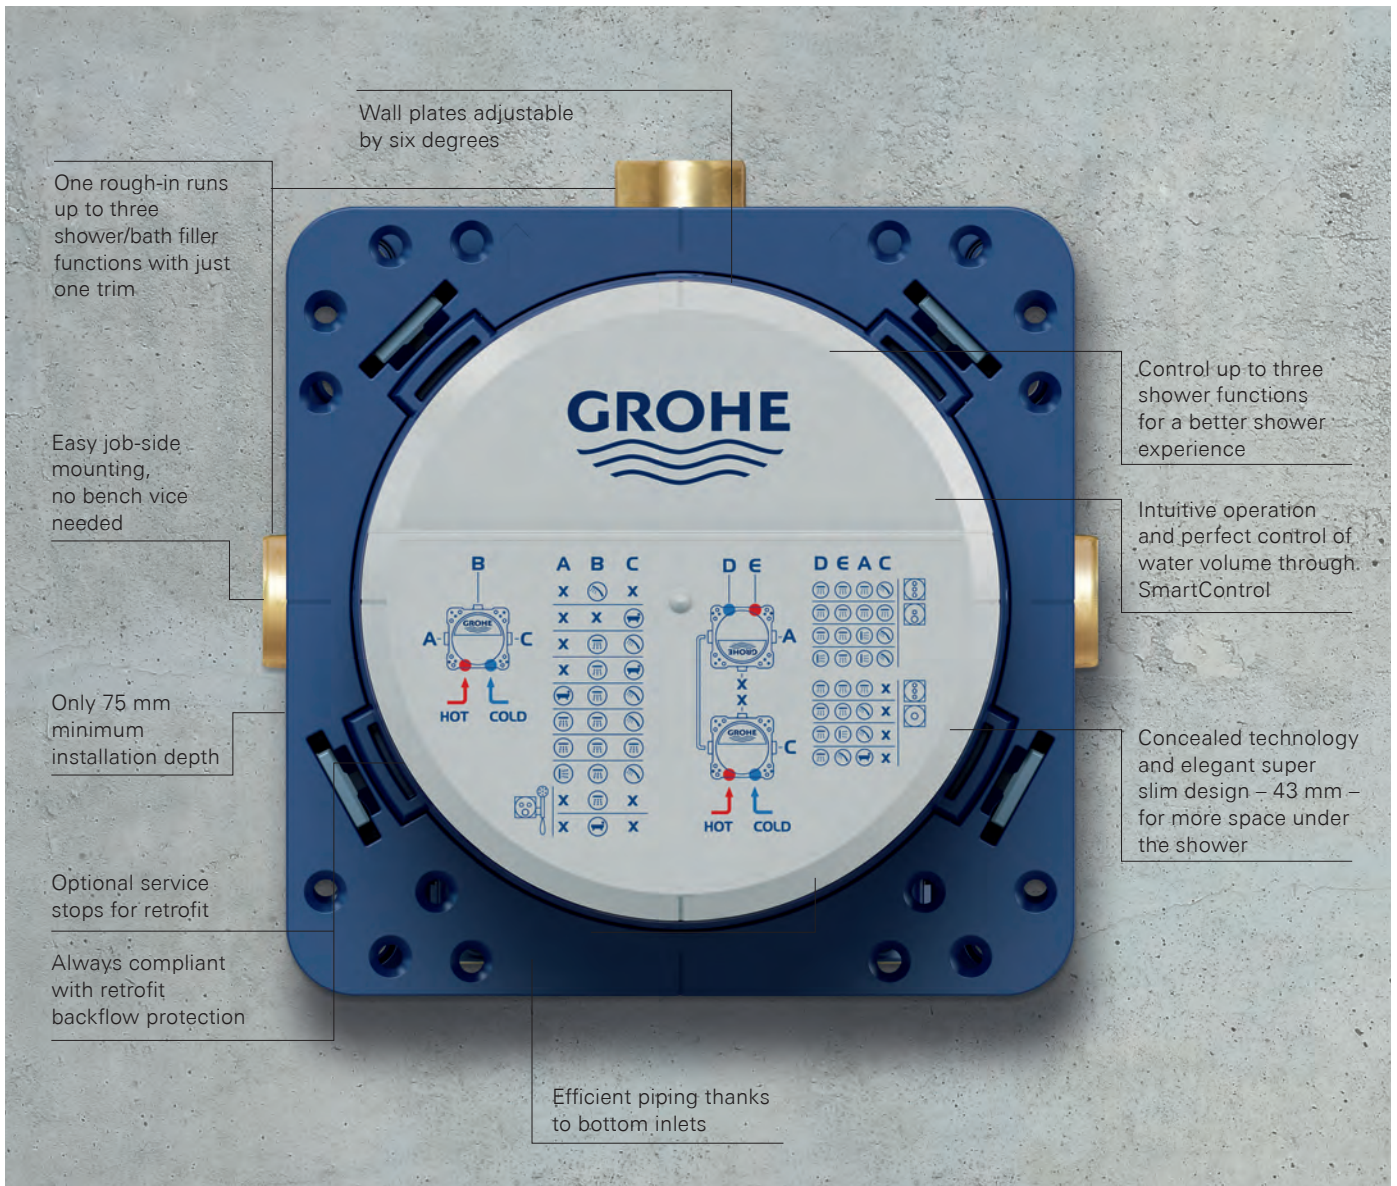

GROHE
CONCEALED SOLUTIONS

CONTENTS

GROHE Rapido SmartBox	333
GROHE Rapido	336
GROHE Rapido C / stop valves	337

MASTERPIECE OF **TECHNOLOGY**

GROHE RAPIDO SMARTBOX SYSTEM

With its universal solutions, our GROHE Rapido SmartBox System is the answer for everything. Never before has a rough-in from GROHE offered so many different options and so much flexibility and freedom. A wide selection of suitable trim sets and showers ensures that the style chosen for the bathroom extends seamlessly into the shower area. And seen from a practical angle, the slim, streamlined design makes cleaning faster and more convenient. GROHE SmartControl Concealed promises perfect shower control and is remarkable for its exceedingly flat design and clean, uncluttered look. Our two-handle thermostats, too, are compact and space-saving, blending precise performance with a sleek, minimalistic appearance. Or take our single-lever mixers: a choice of models offering control of one, two or three functions and a range of stylish designs.

GROHE SMARTCONTROL

- Control up to three shower functions for a better shower experience
- Intuitive operation and perfect control of water volume through SmartControl
- Concealed technology and elegant super slim design – 43 mm – for more space under the shower