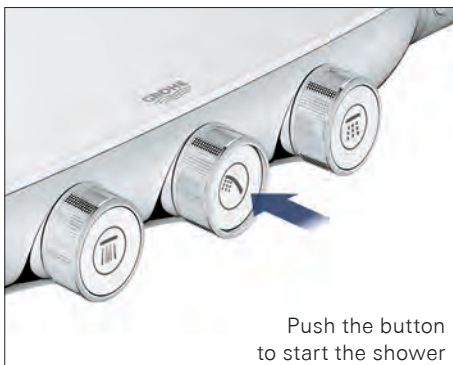

Turn to adjust the water volume gradually from Eco to Full Flow.

Push the button to start the shower