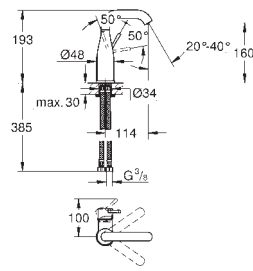

Ref. No.	Colour	EAN code	Retail Guide Price (£)

23 463 001	Chrome	4005176306914	175.86

Essence
Basin mixer 1/2"
M-Size
monobloc installation
metal lever
28 mm ceramic cartridge
with **GROHE SilkMove**
with temperature limiter
GROHE StarLight chrome finish
GROHE EcoJoy mousseur 5.7 l/min
GROHE AquaGuide adjustable mousseur
GROHE QuickFix Plus installation system
swivel spout with mousseur
and stop limiter
smooth body
flexible connection hoses