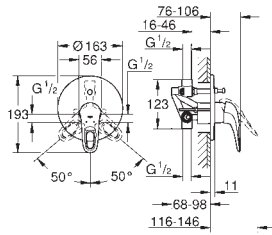

Ref. No.	Colour	EAN code	Retail Guide Price (£)

33 637 003	Chrome	4005176334405	195.77

Eurostyle
Single-lever bath/shower mixer 1/2"
wall installation
GROHE SilkMove 46 mm ceramic cartridge
GROHE StarLight chrome finish
GROHE QuickFix covered fixing
Consisting of:
compatible with
(19 506 003)
with concealed body
adjustable flow rate limiter
automatic diverter: bath/shower
loop metal lever
escutcheon- and shaft-sealing
metal wall escutcheon
optional temperature limiter (46 308 000)

23 730 003	Chrome	4005176365324	164.81