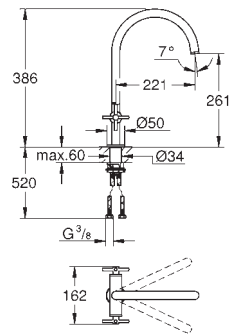

GROHE ATRIO

Ref. No.	Colour	EAN code	Retail Guide Price (£)
30 362 000	Chrome	4005176496479	449.17
30 362 DC0	supersteel	4005176496486	585.27
30 362 AL0	Brushed Hard Graphite	4005176497292	672.66

Atrio
Two handle sink mixer 1/2"
C-spout
monobloc installation
GROHE StarLight chrome finish
ceramic headparts 1/2", 90°
selectable swivel area : 0° / 150° / 360°
flexible connection hoses
rapid installation system
mousseur