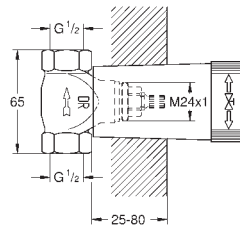

29 800 000   4005176504839   30.43

Concealed stop-valve, 1/2"
pre-assembled headpart 1/2"
short spindle
protection sleeve
threaded union 1/2"
DR-brass

29 802 000   4005176504853   51.42

ditto, 3/4", pre-assembled headpart 3/4", thread union 3/4"

29 805 000   4005176504884   86.36

ditto, 1", pre-assembled headpart 1", thread union 1"