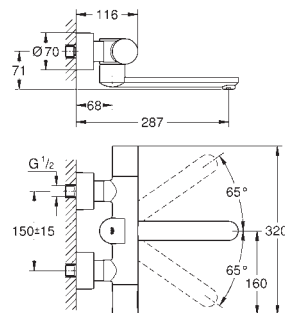

36 333 000   Chrome   4005176896699   765.65
ditto, projection 255 mm

COMMERCIAL
FITTINGS