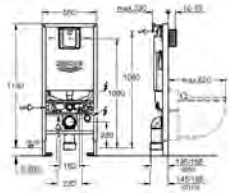

GROHE RAPID SLX

Ref. No.	Colour	EAN code	Retail Guide Price (£)

39 598 000		4005176527517	350.00