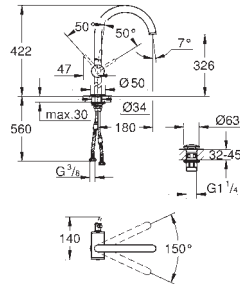

32 647 003	Chrome	4005176454707	501.25
32 647 DC3	supersteel	4005176454714	795.94
32 647 GL3	cool sunrise	4005176492280	786.31
32 647 DA3	warm sunset	4005176492303	786.31
32 647 AL3	Brushed Hard Graphite	4005176454721	909.64

Atrio
Basin mixer 1/2"
XL-Size
monobloc installation
for free-standing basins
28 mm ceramic cartridge
with **GROHE SilkMove**
with temperature limiter
GROHE StarLight chrome finish
GROHE EcoJoy 5.7 l/min laminar mousseur
swivel tubular C-spout with mousseur
stop limiter
Push-open waste set 1 1/4"
flexible connection hoses