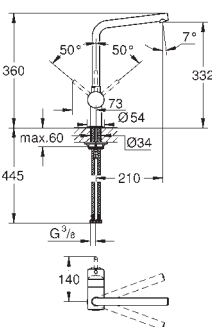

31 375 000	Chrome	4005176934155	210.23
31 375 DC0	supersteel	4005176934162	273.62
31 375 DA0	warm sunset	4005176488634	299.00
31 375 DL0	brushed warm sunset	4005176488641	299.00
31 375 A00	hard graphite	4005176488610	299.00
31 375 AL0	Brushed Hard Graphite	4005176488627	299.00

Minta
Single-lever sink mixer 1/2"
L-spout
GROHE StarLight chrome finish
GROHE SilkMove 46 mm ceramic cartridge
adjustable flow rate limiter
swivel tubular spout
swivel range 0°/150°/360°
flexible connection hoses
rapid installation system