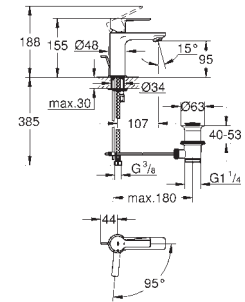

23 790 001   **Chrome**   **4005176408380**   **220.11**

Lineare
Basin mixer 1/2"
XS-Size
monobloc installation
metal lever
GROHE SilkMove ES 28 mm ceramic cartridge
with energy saving function via cold start
with temperature limiter
GROHE StarLight chrome finish
GROHE EcoJoy SpeedClean mousseur 5.7 l/min
GROHE QuickFix Plus installation system
pop-up waste set 1 1/4"
flexible connection hoses