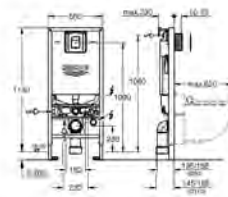

Rapid SLX
3-in-1 set for WC, 1.13 m installation height
with flushing cistern GD 2 , 6 l - 2.6 l

Consisting of:
Rapid SLX element for WC (39 596 000) with integrated power socket
Skate Cosmopolitan S flush plate, chrome (37 535 000)
Rapid SL front wall brackets (38 558 00M)
including flow manager