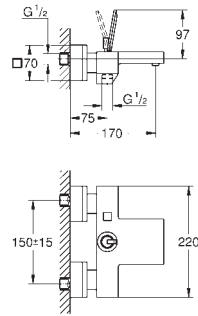

GROHE EUROCUBE JOY

Ref. No.   Colour   EAN code   Retail Guide Price (£)

23 666 000   Chrome   4005176342226   308.62

Eurocube Joy
Single-lever bath/shower mixer 1/2"
wall mounted
metal lever
GROHE FeatherControl Joystick cartridge
GROHE StarLight chrome finish
GROHE XL Waterfall
integrated non-return valve
in the shower outlet 1/2"
S-unions
protected against backflow