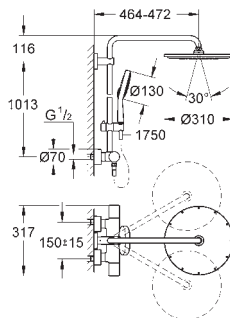

Rainshower System 310
Shower system with thermostat for wall mounting
horizontal swivable 450 mm projection shower arm
exposed thermostatic shower
with Aquadimmer function
allows change between:
Rainshower Cosmopolitan 310 head shower (27 477 000)
material: metal
with ball joint
rotation angle $\pm 15^\circ$
hand shower Power&Soul Cosmopolitan 130 (27 664 000)
adjustable height via gliding element
(12 140 000)
Silverflex shower hose 1750 mm (28 388 000)
GROHE TurboStat compact cartridge
with wax thermoelement
GROHE SafeStop safety button at 38°C
(calibration required)
GROHE SafeStop Plus optional temperature limiter at 43°C included
GROHE CoolTouch prevents scalding on hot surfaces
GROHE DreamSpray perfect spray pattern
GROHE One-Click Showering spray selection
with one click
GROHE StarLight chrome finish
SpeedClean anti-limescale system
minimum flow rate 7 l/min.