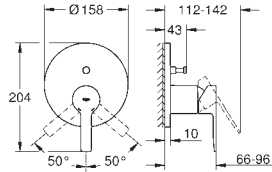

Ref. No.	Colour	EAN code	Retail Guide Price (£)

24 064 001	Chrome	4005176465710	207.30
24 064 DC1	supersteel	4005176465734	288.99
24 064 AL1	Brushed Hard Graphite	4005176586255	305.00

Lineare

Single-lever mixer with 2-way diverter

set for final installation for

GROHE Rapido SmartBox 35 600 000

GROHE SilkMove 46 mm ceramic cartridge

GROHE StarLight chrome finish

wall escutcheon with GROHE QuickFix

(covered escutcheon- and shaft sealing, covered fixing)

metal escutcheon, retroactively 6° adjustable

metal lever

automatic 2-way diverter

flow performance:

outlet B = 27 l/min, outlet C = 27 l/min

without roughing-in-set

35 600 000		4005176413469	132.18
GROHE Rapido SmartBox universal rough-in box for concealed installation