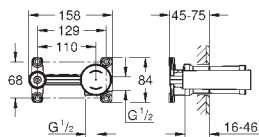

Single-lever mixer 1/2", universal concealed body
for 2 hole basin mixer
wall installation
without finishing trim set
GROHE SilkMove 35 mm ceramic cartridge
adjustable flow rate limiter
with temperature limiter
spout can be positioned on the right or left
DR-brass
installation device
allows for waterproofing of wall construction surrounding the concealed body
with sealing sleeve