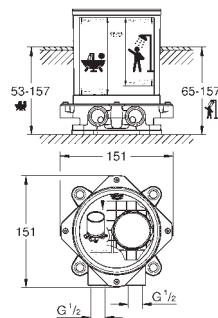

GROHE ATRIO

Ref. No.	Colour	EAN code	Retail Guide Price (£)
24 138 003	Chrome	4005176481017	642.86
24 138 DC3	supersteel	4005176481024	898.59
24 138 GL3	cool sunrise	4005176564505	887.73
24 138 DA3	warm sunset	4005176564482	888.00
24 138 AL3	Brushed Hard Graphite	4005176481031	1,026.96

Atrio

Thermostatic bath tub mixer for 2 outlets with integrated shut off/diverter valve

set for final installation for

GROHE Rapido SmartBox 35 600 000

GROHE TurboStat compact cartridge

with wax thermoelement

GROHE StarLight chrome finish

wall escutcheon with **GROHE QuickFix**

(covered escutcheon- and shaft sealing, covered fixing)

metal escutcheon, retroactively 6° adjustable

printed shower and bath symbol

GROHE SafeStop safety button at 38°C

(calibration required)

GROHE SafeStop Plus optional temperature limiter at 43°C or 46°C included

GROHE AquaDimmer, integrated shut off/diverter valve

metal handles

flow performance:

outlet B = 27 l/min

outlet C = 30 l/min

without roughing-in-set

35 600 000		4005176413469	132.18
GROHE Rapido SmartBox universal rough-in box for concealed installation			

32 653 003	Chrome	4005176454912	1,382.12
32 653 DC3	supersteel	4005176454929	2,198.28
32 653 GL3	cool sunrise	4005176492709	2,171.69
32 653 DA3	warm sunset	4005176492723	2,171.69
32 653 AL3	Brushed Hard Graphite	4005176454936	2,512.31

Atrio

Single-lever bath mixer, floor mounted

set for final installation for

45 984 001

without roughing-in-set

GROHE SilkMove 35 mm ceramic cartridge

with temperature limiter

GROHE StarLight chrome finish

automatic diverter: bath/shower

spout with mousseur

projection 301 mm

integrated non-return valve

in the shower outlet 1/2"

with shower holder

hand shower Sena Stick (26 465)

Silverflex shower hose 1250 mm