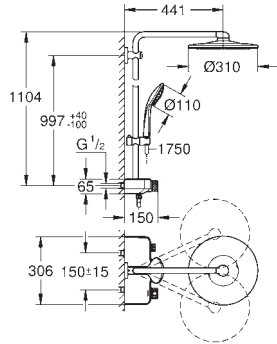

GROHE PLUS

Ref. No.	Colour	EAN code	Retail Guide Price (£)
26 507 000	Chrome	4005176457586	1,093.94
26 507 LS0	moon white	4005176457609	1,259.85
26 507 DC0	supersteel	4005176526374	1,472.00
26 507 AL0	Brushed Hard Graphite	4005176557422	1,766.00

Euphoria SmartControl System 310 Duo

Shower system with thermostat for wall mounting

Consisting of:

horizontal 450 mm shower arm

upper bracket adjustable for minimal adaption to existing drilling holes

exposed SmartControl thermostat

allows change between:

head shower Rainshower SmartActive 310

GROHE PureRain and Centered Jet spray

hand shower Euphoria 110 Massage, spray plate white

3 spray patterns:

Rain, SmartRain, Massage

adjustable height via gliding element

Silverflex shower hose 1750 mm (28 388 000)

GROHE DreamSpray perfect spray pattern

GROHE StarLight chrome finish

GROHE CoolTouch prevents scalding on hot surfaces

GROHE TurboStat compact cartridge

with wax thermoelement

GROHE EcoJoy technology for less water and perfect flow

- GROHE SafeStop at 38°C

GROHE SafeStop Plus optional temperature limiter at 43°C included

GROHE SmartControl push for ON-OFF, turn for volume adjustment from EcoJoy

to full flow

integrated **GROHE EasyReach** shower tray

SpeedClean anti-limescale system

Inner WaterGuide for a longer life

Twistfree preventing the hose from twisting

suitable for instantaneous heaters from 18 kW/h

minimum flow rate 7 l/min.

min. recommended pressure 1 bar

26 508 000	Chrome	4005176457593	1,093.94
26 508 LS0	moon white	4005176457616	1,259.85
26 508 DC0	supersteel	4005176526367	1,472.00
26 508 AL0	Brushed Hard Graphite	4005176557507	1,766.00