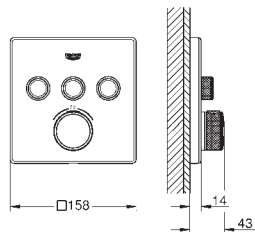

Grotherm SmartControl
Thermostat for concealed installation with 3 valves
set for final installation for GROHE Rapido SmartBox 35 600 000 metal wall escutcheon with **GROHE QuickFix** (covered escutcheon and shaft sealing, covered fixing), retroactively 6° adjustable
GROHE StarLight finish
GROHE SmartControl push for ON-OFF, turn for volume adjustment from EcoJoy to full flow
exchangeable symbols
GROHE TurboStat compact cartridge with wax thermoelement
GROHE ProGrip with knurl structure
GROHE SafeStop safety button at 38°C (calibration required)
GROHE SafeStop Plus optional temperature limiter at 43°C or 46°C included
built-in non return valve and dirt strainers
multiple outlets can be run simultaneously
cover plate in moon white acrylic glass
without roughing-in-set
flow performance:
outlet A = 23 l/min
outlet B = 27 l/min
outlet C = 23 l/min
outlet A + B = 33 l/min
outlet A + B + C = 36 l/min

35 600 000		4005176413469	132.18
GROHE Rapido SmartBox universal rough-in box for concealed installation