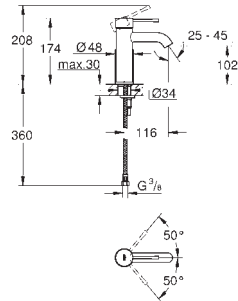

23 590 001	Chrome	4005176339189	148.22
23 590 DC1	supersteel	4005176369926	216.45
23 590 BE1	polished nickel	4005176426018	231.93
23 590 EN1	brushed nickel	4005176426025	247.38
23 590 GL1	cool sunrise	4005176425851	231.93
23 590 GN1	brushed cool sunrise	4005176425868	247.38
23 590 DA1	warm sunset	4005176425875	231.93
23 590 DL1	brushed warm sunset	4005176425882	247.38
23 590 A01	hard graphite	4005176426001	231.93
23 590 AL1	Brushed Hard Graphite	4005176425998	247.38

Essence
Basin mixer 1/2"
S-Size
monobloc installation
metal lever
28 mm ceramic cartridge
with **GROHE SilkMove**
with temperature limiter
GROHE StarLight chrome finish
GROHE EcoJoy mousseur 5.7 l/min
GROHE AquaGuide adjustable mousseur
GROHE QuickFix Plus installation system
smooth body
flexible connection hoses