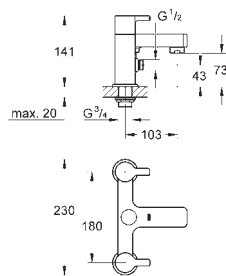

25 113 000	Chrome	4005176881862	441.34

Lineare

Two-handed Bath/Shower mixer 1/2"

deck mounted

metal handles

Longlife headpart 3/4"

automatic diverter: bath/shower

integrated non-return valves in the

shower outlet 1/2"

recommended pressure 0.2-5.0 bar

GROHE StarLight chrome finish