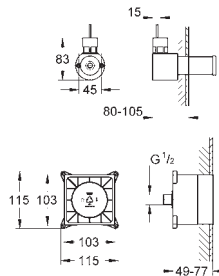

29 074 000		4005176918469	386.03

GROHE F-digital Deluxe Rough-in set steam generator

for use with steam module (36 362 000 or 27 934 000)

Consisting of:

- 1 rough-in box for steam outlet (115 x 115 x 49-77 mm)
- 1 rough-in box for temperature sensor (58 x 83 x 80-105 mm)
- 1 cable extension temperature sensor, 5 m
- 1 cable extension steam generator, 5 m