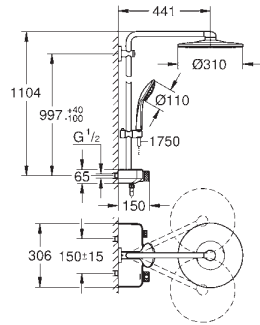

GROHE EUPHORIA SMARTCONTROL SYSTEM

Ref. No.	Colour	EAN code	Retail Guide Price (£)
26 507 000	Chrome	4005176457586	1,093.94
26 507 LS0	moon white	4005176457609	1,259.85
26 507 DC0	supersteel	4005176526374	1,472.00
26 507 BE0	polished nickel	4005176557439	1,667.72
26 507 EN0	brushed nickel	4005176557460	1,765.81
26 507 GL0	cool sunrise	4005176557477	1,667.72
26 507 GN0	brushed cool sunrise	4005176557484	1,765.81
26 507 DA0	warm sunset	4005176557446	1,667.72
26 507 DL0	brushed warm sunset	4005176557453	1,765.81
26 507 A00	hard graphite	4005176557415	1,667.72
26 507 AL0	Brushed Hard Graphite	4005176557422	1,766.00

Euphoria SmartControl System 310 Duo

Shower system with thermostat for wall mounting

Consisting of:

horizontal 450 mm shower arm
upper bracket adjustable for minimal adaption to existing drilling holes
exposed SmartControl thermostat

allows change between:

head shower Rainshower SmartActive 310

GROHE PureRain and Centered Jet spray

hand shower Euphoria 110 Massage, spray plate white

3 spray patterns:

Rain, SmartRain, Massage

adjustable height via gliding element

Silverflex shower hose 1750 mm (28 388 000)

GROHE DreamSpray perfect spray pattern

GROHE StarLight chrome finish

GROHE CoolTouch prevents scalding on hot surfaces

GROHE TurboStat compact cartridge

with wax thermoelement

GROHE EcoJoy technology for less water and perfect flow

- GROHE SafeStop at 38°C

GROHE SafeStop Plus optional temperature limiter at 43°C included

GROHE SmartControl push for ON-OFF, turn for volume adjustment from EcoJoy to full flow

integrated **GROHE EasyReach** shower tray

SpeedClean anti-limescale system

Inner WaterGuide for a longer life

Twistfree preventing the hose from twisting

suitable for instantaneous heaters from 18 kW/h

minimum flow rate 7 l/min.

min. recommended pressure 1 bar

26 508 000	Chrome	4005176457593	1,093.94
26 508 LS0	moon white	4005176457616	1,259.85
26 508 DC0	supersteel	4005176526367	1,472.00
26 508 GN0	brushed cool sunrise	4005176557569	1,765.81
26 508 DL0	brushed warm sunset	4005176557538	1,765.81
26 508 A00	hard graphite	4005176557491	1,667.72
26 508 AL0	Brushed Hard Graphite	4005176557507	1,766.00

Euphoria SmartControl System 310 Cube Duo

Shower system with thermostat for wall mounting

Consisting of:

horizontal 450 mm shower arm

upper bracket adjustable for minimal adaption to existing drilling holes

exposed SmartControl thermostat

allows change between:

head shower Rainshower SmartActive 310 Cube

GROHE PureRain and Centered Jet spray

hand shower Euphoria Cube Stick

adjustable height via gliding element

Silverflex shower hose 1750 mm (28 388 000)

GROHE DreamSpray perfect spray pattern

GROHE CoolTouch prevents scalding on hot surfaces

GROHE TurboStat compact cartridge

with wax thermoelement

GROHE EcoJoy technology for less water and perfect flow

GROHE StarLight chrome finish

- GROHE SafeStop at 38°C

GROHE SafeStop Plus optional temperature limiter at 43°C included

GROHE SmartControl push for ON-OFF, turn for volume adjustment from EcoJoy to full flow

integrated **GROHE EasyReach** shower tray

SpeedClean anti-limescale system

Inner WaterGuide for a longer life

Twistfree preventing the hose from twisting

suitable for instantaneous heaters from 18 kW/h

minimum flow rate 7 l/min.

min. recommended pressure 1 bar