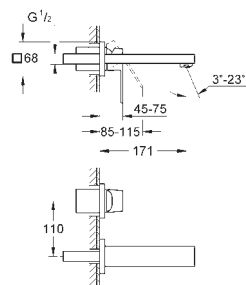

Eurocube
2-hole basin mixer
S-Size
wall mounted
set for final installation for 23 200 000
without concealed body
metal escutcheon
metal lever
GROHE StarLight chrome finish
GROHE AquaGuide adjustable mousseur
centre distance 110 mm
projection 171 mm

23 447 000	Chrome	4005176998737	253.30

Ditto, projection 231 mm