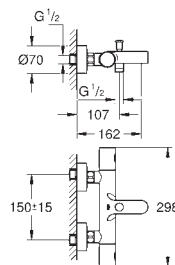

GROHE ESSENCE

Ref. No.	Colour	EAN code	Retail Guide Price (£)

33 624 001	Chrome	4005176990786	198.01
33 624 DC1	supersteel	4005176371097	303.77
33 624 BE1	polished nickel	4005176426452	325.45
33 624 EN1	brushed nickel	4005176426469	347.14
33 624 GL1	cool sunrise	4005176426391	325.45
33 624 GN1	brushed cool sunrise	4005176426407	347.14
33 624 DA1	warm sunset	4005176426414	325.45
33 624 DL1	brushed warm sunset	4005176426421	347.14
33 624 A01	hard graphite	4005176426445	325.45
33 624 AL1	Brushed Hard Graphite	4005176426438	347.14

Essence

Single-lever bath/shower mixer 1/2"

wall mounted
metal lever
GROHE SilkMove 35 mm ceramic cartridge
with temperature limiter
GROHE StarLight chrome finish
automatic diverter: bath/shower
mousseur
shower outlet 1/2"
integrated non-return valve
S-unions
protected against backflow

33 628 001	Chrome	4005176990793	242.22

Essence

Single-lever bath/shower mixer 1/2"

wall mounted
metal lever
GROHE SilkMove 35 mm ceramic cartridge
with temperature limiter
GROHE StarLight chrome finish
automatic diverter: bath/shower
mousseur
shower outlet 1/2"
integrated non-return valve
S-unions
protected against backflow
with shower set
Consisting of:
hand shower Euphoria Cosmopolitan
Stick (27 400 000) 6.6 l/min
wall shower holder Tempesta 100
Cosmopolitan (27 594 000)
Silverflex shower hose 1.500 mm (28 364)

34 766 000	Chrome	4005176612039	245.70

Grontherm 800 Cosmopolitan

Thermostatic bath/shower mixer 1/2"