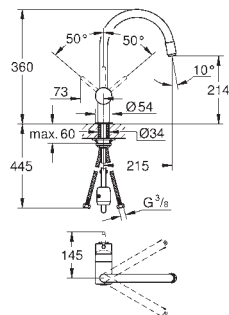

32 918 000	Chrome	4005176230967	210.23
32 918 DC0	supersteel	4005176804953	273.62

Minta
Single-lever sink mixer 1/2"
monobloc installation
GROHE StarLight finish
GROHE SilkMove 46 mm ceramic cartridge
pull out mousseur spout
adjustable flow rate limiter
swivel tubular spout
integrated non-return valve
protected against backflow
flexible connection hoses
rapid installation system
optional temperature limiter (46 308 000)

32 918 00E	Chrome	4005176866616	210.23
Ditto, with GROHE Ecojoy 5.7 l/min flow limiter			

KITCHEN FITTINGS