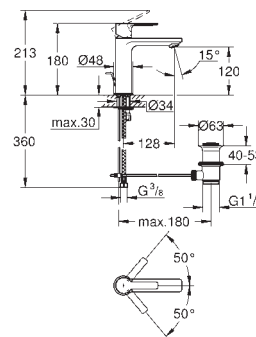

32 114 001   **Chrome**   **4005176409103**   **209.05**
32 114 DC1   **supersteel**   **4005176412714**   **310.78**

Lineare
Basin mixer 1/2"
S-Size
monobloc installation
metal lever
28 mm ceramic cartridge
with **GROHE SilkMove**
with temperature limiter
GROHE StarLight chrome finish
GROHE EcoJoy SpeedClean mousseur 5.7 l/min
GROHE QuickFix Plus installation system
pop-up waste set 1 1/4"
flexible connection hoses