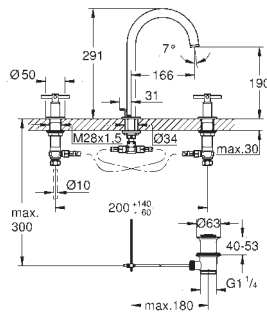

20 008 003	Chrome	4005176455285	476.91
20 008 DC3	supersteel	4005176455292	758.03
20 008 GL3	cool sunrise	4005176493607	748.86
20 008 DA3	warm sunset	4005176493621	748.86
20 008 AL3	Brushed Hard Graphite	4005176455308	866.30

Atrio
Three-hole basin mixer 1/2"
M-Size
ceramic headparts 1/2", 90°
GROHE StarLight chrome finish
GROHE EcoJoy 5.7 l/min laminar mousseur
swivel tubular spout with mousseur and stop limiter
pop-up waste set 1 1/4"
pressure-proof, flexible connection hoses
between spout and side valves
with cross handles
Two different sets of caps included. One set with „H“ and „C“ marking, one set without marking.