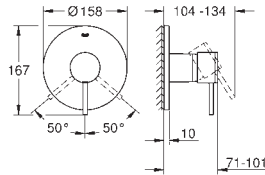

GROHE ATRIO

Ref. No.	Colour	EAN code	Retail Guide Price (£)
24 065 003	Chrome	4005176465741	312.01
24 065 DC3	supersteel	4005176465758	434.96
24 065 GL3	cool sunrise	4005176564574	429.69
24 065 DA3	warm sunset	4005176564550	430.00
24 065 AL3	Brushed Hard Graphite	4005176465765	497.09

Atrio
Single-lever shower mixer trim
set for final installation for
GROHE Rapido SmartBox 35 600 000
GROHE SilkMove 46 mm ceramic cartridge
GROHE StarLight chrome finish
wall escutcheon with **GROHE QuickFix**
(covered escutcheon- and shaft sealing, covered fixing)
metal escutcheon, retroactively 6° adjustable
metal lever
flow performance:
outlet B or C = 30 l/min
without roughing-in-set

35 600 000	4005176413469	132.18
GROHE Rapido SmartBox universal rough-in box for concealed installation		

24 066 003	Chrome	4005176465772	342.37
24 066 DC3	supersteel	4005176465789	478.44
24 066 GL3	cool sunrise	4005176564642	472.65
24 066 DA3	warm sunset	4005176564628	473.00
24 066 AL3	Brushed Hard Graphite	4005176465796	546.78