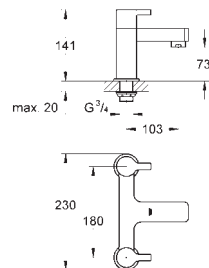

25 104 000	Chrome	4005176881794	408.14

Lineare

Two-handed Bath filler 1/2"

deck mounted

metal handles

Longlife headpart 3/4"

recommended pressure 0.2-5.0 bar

GROHE StarLight chrome finish