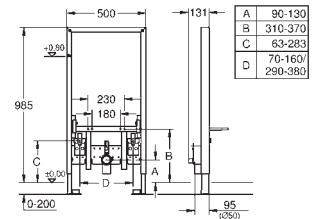

Includes:

bidet fixing bolts
HT-outlet bend Ø 50 mm, seal Ø 32 mm
2 noise protected fitting connections 1/2"
fixing material for bidet
for on-the-wall installation please order wall brackets 38 558 00M (sold separately)