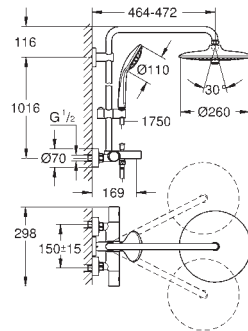

Euphoria System 260
Shower system with bath thermostat for wall mounting
with short shower rail for installation in showers
Consisting of:
horizontal swivable 450 mm projection shower arm
exposed thermostatic shower
with Aquadimmer function
allows change between:
head shower Euphoria 260 (26 455)
3 spray patterns:
Rain, SmartRain, Jet
with ball joint
rotation angle $\pm 15^\circ$
bath inlet
separate diverter for hand shower
hand shower Euphoria 110 Massage
(27 221 000)
3 spray patterns:
Rain, SmartRain, Massage
adjustable height via gliding element
Silverflex shower hose 1750 mm (28 388 000)
distance between thermostat and upper bracket: 1016 mm
GROHE TurboStat compact cartridge
with wax thermoelement
GROHE SafeStop safety button at 38°C
(calibration required)
GROHE SafeStop Plus optional temperature limiter at 43°C included
GROHE DreamSpray perfect spray pattern
GROHE StarLight chrome finish
GROHE SprayDimmer (Stepless
flow rate reduction)
SpeedClean anti-limescale system
Inner WaterGuide for a longer life
Twistfree preventing the hose from twisting
suitable for instantaneous heaters from 18 kW/h
minimum flow rate 7 l/min.
min. recommended pressure 1 bar