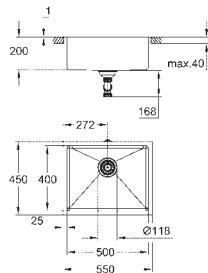

K700 Undermount
Stainless steel sink
model: K700U 60-S 54.4/44.4 1.0
mounting type: undermount
material: stainless steel AISI 304 (V2A)
material thickness: 1 mm
GROHE StarLight finish
finish: satin finish
GROHE Whisper
min. cabinet size: 600 mm
dimensions: 540 x 440 mm
1 bowl: 500 x 400 x 195 mm
GROHE QuickFix installation system
cut-out: 500 x 400 mm
drainer: Ø 3.5"/90 mm basket strainer waste
accessories included: waste kit, basket strainer waste, mounting set

31 575 SD1   stainless steel   4005176607097   548.83