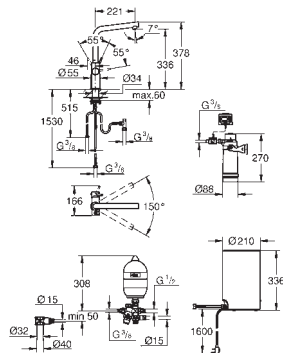

Ref. No.	Colour	EAN code	Retail Guide Price (£)
30 058 001	Chrome	4005176989162	1,989.89
30 058 DC1	supersteel	4005176989179	2,100.48
30 058 DA1	warm sunset	4005176489273	2,249.00
30 058 DL1	brushed warm sunset	4005176489280	2,249.00
30 058 A01	hard graphite	4005176489259	2,249.00
30 058 AL1	Brushed Hard Graphite	4005176489266	2,249.00

GROHE Red Duo

Tap and M Size Boiler

Consisting of:

GROHE Red Duo single-lever sink mixer (30 033 000)

monobloc installation

C-spout

GROHE ChildLock push buttons for kettle hot water

TÜV certified triple electronic safeguards against accidental activation of boiling water

GROHE StarLight chrome finish

28 mm ceramic cartridge

with GROHE SilkMove

insulated tubular spout

swivel area 150°

separate water ways

flexible connection hoses

connection for GROHE Red boiler

GROHE Red boiler M size

reservoir for kettle hot and hot water

3 litre 99° C kettle hot water

4 litre total capacity

required inlet pressure: 1-7 bar

with flexible connection hose and outlet for kettle hot water

CE approved

power supply 230 V 50 Hz

power consumption 2100 W

standby power consumption 15 W

energy efficiency class A

GROHE Red filter set

for protection of the boiler from limescale

Capacity 600 L at 20° dKH

5 phase filter

flow rate measuring unit

30 341 001	Chrome	4005176414916	1,989.89
30 341 DC1	supersteel	4005176414923	2,100.48
30 341 DA1	warm sunset	4005176489310	2,249.00
30 341 DL1	brushed warm sunset	4005176489327	2,249.00
30 341 A01	hard graphite	4005176489297	2,249.00
30 341 AL1	Brushed Hard Graphite	4005176489303	2,249.00

GROHE Red Duo

Tap and M Size Boiler

Consisting of:

GROHE Red Duo single-lever sink mixer (30 033 000)

monobloc installation

L-spout

GROHE ChildLock push buttons for kettle hot water