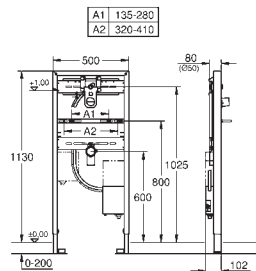

Includes

- wash basin fixing bolts with fixing device for ceramic
 - variable distance of fixing bolts
 - HT-outlet bend Ø 50 mm
 - seal Ø 32 mm
- for on-the-wall installation please order wall brackets 38 558 00M (sold separately)