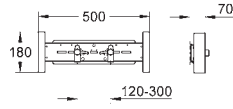

GROHE RAPID SL FITTING SUPPORTS

Ref. No.	Colour	EAN code	Retail Guide Price (£)

37 998 000		4005176262586	109.50

Rapid SL
Fitting support for exposed fittings
for **studded walls**
for empty elements
2 noise protected fitting connections 1/2"