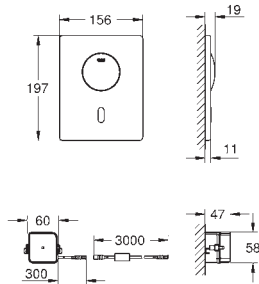

GROHE BLUETOOTH MONITORING

Ref. No.	Colour	EAN code	Retail Guide Price (£)
37 504 000	Chrome	4005176320521	828.48

Tectron Skate Bluetooth
Infra-red electronic for WC
for flushing cistern GD 2 / Rapid SL 1.13 m only
with transformer 100-240 V AC, 50-60 Hz, 6.75 V DC
with infrared sensor and Bluetooth module for bi-directional communication for monitoring, configuration and service purpose
with additional manual actuation
GROHE StarLight finish
front plate 156 x 197 mm
servo motor

with Bluetooth 4.0* for wireless data communication
for Apple** and Android devices
Bluetooth range (max. 10 m) varies depending on materials used and walls between transmitter and receiver

monitoring
password protected products
app detects all Bluetooth products in range
auto flush cycles and timing last auto flush
usage per day over 30 days

configuration
detection range and shut off delay
auto flush
cleaning mode

2 on/off timers
identification by name

service
send and save 3 profiles
reset to factory or user settings
hard and software version
CE approved

Mobile devices and GROHE IR Remote App*** are not included in delivery and have to be ordered separately via an authorised Apple store/store/iTunes or Google Play store.

* The Bluetooth word mark and logos are registered trademarks owned by Bluetooth SIG, Inc. and any use of such marks by Grohe AG is under license. Other trademarks and trade names are those of their respective owners.

** Apple, the Apple logo, iPod, iPod Touch, iPhone and iTunes are trademarks of Apple Inc., registered in the U.S. and other countries. Apple is not responsible for the function of this device or its compliance with safety and regulatory standards

*** Available for free via iTunes app or Google Play store.