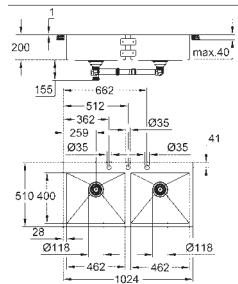

GROHE STAINLESS STEEL SINKS

Ref. No.   Colour   EAN code   Retail Guide Price (£)

31 585 SD1   stainless steel   4005176607189   1,934.12

K800
Stainless steel sink
model: K800 120-S 102.4/51 2.0
mounting type: top mount or flush mount
material: stainless steel AISI 304 (V2A)
material thickness: 1 mm
GROHE StarLight finish
finish: satin finish
GROHE Whisper
min. cabinet size: 1200 mm
dimensions: 1024 x 510 mm
1 bowl: 462 x 400 x 200 mm
2 bowl: 462 x 400 x 200 mm
GROHE QuickFix installation system
cut-out (top mount): 1009 x 495 mm
waste: Ø 3.5"/90 mm waste strainer with automatic waste fitting
accessories included: automatic waste fitting, waste kit, basket strainer waste, mounting set

31 586 SD1   stainless steel   4005176607196   1,267.91