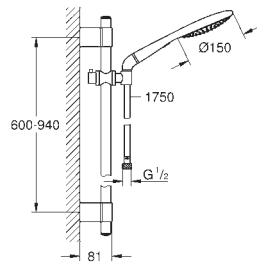

27 273 001	Chrome	4005176875502	242.23

Rainshower Solo 150
Shower rail set 2 sprays
hand shower Solo 150 (27 272 000)
shower rail 900 mm (28 819 001)
with wall holders made of metal
Silverflex shower hose 1750 mm (28 388 000)
Elbow adapter for the combination of handshowers with shower sets
GROHE DreamSpray perfect spray pattern
GROHE StarLight chrome finish
GROHE QuickFix Plus adjustable distance between brackets, to adapt to existing holes
SpeedClean anti-limescale system
Inner WaterGuide for a longer life
Twistfree preventing the hose from twisting