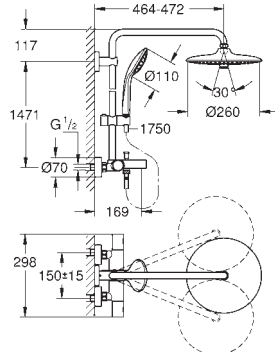

GROHE EUPHORIA SHOWER SYSTEM

Ref. No.	Colour	EAN code	Retail Guide Price (£)
27 475 001	Chrome	4005176417863	715.65

Euphoria System 260
Shower system with bath thermostat for wall mounting
Consisting of:
horizontal swivable 450 mm projection shower arm
exposed thermostatic shower
with Aquadimmer function
allows change between:
head shower Euphoria 260 (26 457)
3 spray patterns:
Rain, SmartRain, Jet
with ball joint
rotation angle $\pm 15^\circ$
bath inlet
separate diverter for hand shower
hand shower Euphoria 110 Massage
(27 239 000)
3 spray patterns:
Rain, SmartRain, Massage
adjustable height via gliding element
Silverflex shower hose 1750 mm (28 388 000)
GROHE EcoJoy 9.5 l/min flow limiter
GROHE TurboStat compact cartridge
with wax thermoelement
GROHE SafeStop safety button at 38°C
(calibration required)
GROHE SafeStop Plus optional temperature limiter at 43°C included
GROHE DreamSpray perfect spray pattern
GROHE StarLight chrome finish
GROHE SprayDimmer (Stepless
flow rate reduction)
SpeedClean anti-limescale system
Inner WaterGuide for a longer life
Twistfree preventing the hose from twisting
suitable for instantaneous heaters from 18 kW/h
minimum flow rate 7 l/min.
min. recommended pressure 1 bar

SHOWERS

26 114 001	Chrome	4005176417870	701.28