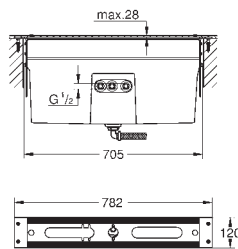

4/5-hole bath combination (optional)
baseframe for installation
under tiled surround
base frame
drainage box with
integrated outlet for splash water
allows for waterproofing of wall construction surrounding the concealed body
with sealing sleeve
caps to cover screw fixations always come in chrome color