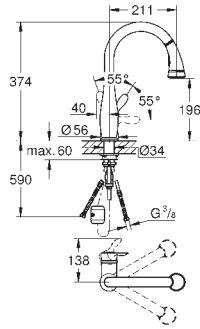

GROHE PARKFIELD

Ref. No.	Colour	EAN code	Retail Guide Price (£)
30 215 001	Chrome	4005176409066	351.75
30 215 DC1	supersteel	4005176409073	358.48

Parkfield
Single-lever sink mixer 1/2"
monobloc installation
GROHE StarLight finish
GROHE SilkMove 35 mm ceramic cartridge
with integrated temperature limiter
pull-out dual spray control - switches between regular flow and spray
diverter: mousseur/shower jet
automatic return to mousseur
adjustable flow rate limiter
swivel tubular spout
swivel area 360°
integrated non-return valve
protected against backflow
flexible connection hoses
rapid installation system