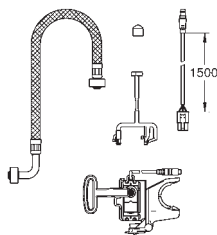

GROHE Sensia Arena

Installation kit for automatic flush and pre-flush

Suitable for Sensia Arena shower toilet on a 1.13 m Rapid SL frame

Consisting of:

servo motor for GD 2
actuation rod for flushing valve
cable and blind cap
flexible hose
WC actuation plate not included
CE approved

40 899 000		4005176413896	38.72