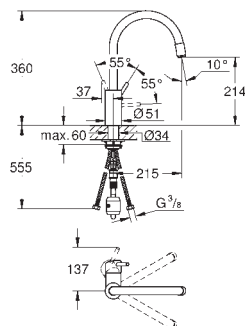

32 663 003	Chrome	4005176466854	208.15
32 663 DC3	supersteel	4005176466861	291.83

Concetto
Single-lever sink mixer 1/2"
high spout
monobloc installation
GROHE StarLight chrome finish
GROHE SilkMove 35 mm ceramic cartridge
GROHE EasyDock guarantees easy retraction and smooth docking back to the starting position
GROHE Zero separated inner water ways - lead and nickel free
pull-out laminar spray
adjustable flow rate limiter
swivel tubular spout
swivel area 360°
protected against backflow
flexible connection hoses
GROHE QuickFix rapid installation system
min. recommended pressure 1 bar