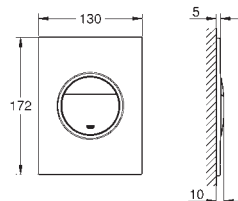

37 601 000

Chrome

4005176416057

73.23

37 601 DC0

supersteel

4005176416088

165.67

37 601 BE0

polished nickel

4005176529009

165.67

37 601 EN0

brushed nickel

4005176529047

165.67

37 601 GL0

cool sunrise

4005176524271

165.67

37 601 GN0

brushed cool sunrise

4005176529016

165.67

37 601 DA0

warm sunset

4005176524288

165.67

37 601 DL0

brushed warm sunset

4005176529023

165.67

37 601 A00

hard graphite

4005176528996

165.67

37 601 AL0

Brushed Hard Graphite

4005176529030

165.67

Nova Cosmopolitan S

Flush plate

for dual flush or start & stop actuation

for pneumatic drop valve AV1

compatible with Rapid SL/GD2 1.13 m

for vertical installation

130 x 172 mm

made of ABS

GROHE StarLight chrome finish

GROHE EcoJoy technology for less water and perfect flow

flush plate with magnetic holder and fixing brackets included

small inspection shaft 40 911 000 sold separately