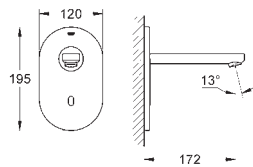

Euroeco Cosmopolitan E

Infra-red electronic wall basin tap without mixing device
with infrared sensor for bi-directional communication
for monitoring, configuration and servicing
for cold or premixed water
with transformer 100-230 V AC, 50-60 Hz, 6 V DC
GROHE EcoJoy mousseur 5.7 l/min
chrome escutcheon
chrome spout
projection 172 mm
7 pre-set programs
auto flush
thermal disinfection
cleaning mode
additional functions and precise settings
by remote control 36 407
set for final installation for concealed fitting box
36 336 001/36 337 001
CE approved
noise classification 1 in accordance
with DIN4109

36 337 001   4005176595417   115.00