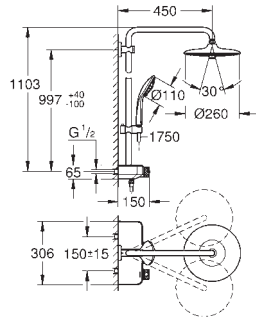

GROHE EUPHORIA SMARTCONTROL SYSTEM

Ref. No.	Colour	EAN code	Retail Guide Price (£)
26 509 000	Chrome	4005176457623	950.14

Euphoria SmartControl System 260 Mono Shower system with thermostat for wall mounting

Consisting of:

horizontal 450 mm shower arm
upper bracket adjustable for minimal adaption to existing drilling holes
exposed SmartControl thermostat

allows change between:

head shower Euphoria 260 (26 455)

3 spray patterns:

Rain, SmartRain, Jet

with ball joint

rotation angle $\pm 15^\circ$

hand shower Euphoria 110 Massage, spray plate white (27 221 001)

3 spray patterns:

Rain, SmartRain, Massage

adjustable height via gliding element

Silverflex shower hose 1750 mm (28 388 000)

GROHE DreamSpray perfect spray pattern

GROHE StarLight chrome finish

GROHE CoolTouch prevents scalding on hot surfaces

GROHE TurboStat compact cartridge

with wax thermoelement

GROHE EcoJoy technology for less water and perfect flow

- GROHE SafeStop at 38°C

GROHE SafeStop Plus optional temperature limiter at 43°C included

GROHE SmartControl push for ON-OFF, turn for volume adjustment from EcoJoy to full flow

integrated **GROHE EasyReach** shower tray

SpeedClean anti-limescale system

Inner WaterGuide for a longer life

Twistfree preventing the hose from twisting

suitable for instantaneous heaters from 18 kW/h

minimum flow rate 7 l/min.

min. recommended pressure 1 bar

26 510 000	Chrome	4005176457630	1,105.01