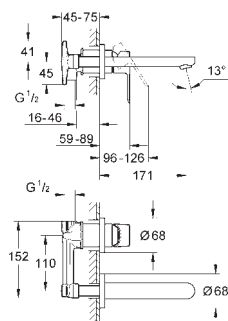

20 474 000	Chrome	4005176319112	169.00

BauEdge
2-hole basin mixer
wall mounted
Consisting of:
set for final installation and concealed body
metal lever
GROHE Longlife 35 mm ceramic cartridge
GROHE StarLight chrome finish
mousseur
centre distance 110 mm
projection 171 mm