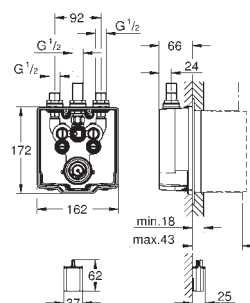

36 458 000   **4005176494772**   **647.00**

Eurosmart Cosmopolitan E
Concealed control unit
for shower
with integrated thermostatic mixer
suitable for infra-red set 36 456 000
2 stop valves
non-return valves with filters
6V lithium battery, type CR-P2
battery lifetime approx. 7 years (150 actuations a day)
allows for waterproofing of wall construction surrounding the concealed body
with sealing sleeve