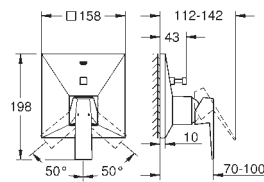

Allure Brilliant

Single-lever mixer with 2-way diverter

set for final installation for

GROHE Rapido SmartBox 35 600 000

GROHE SilkMove 46 mm ceramic cartridge

GROHE StarLight chrome finish

wall escutcheon with GROHE QuickFix

(covered escutcheon- and shaft sealing, covered fixing)

metal escutcheon, retroactively 6° adjustable

metal lever

automatic 2-way diverter

flow performance:

outlet B = 27 l/min, outlet C = 27 l/min

without roughing-in-set

35 600 000		4005176413469	132.18
GROHE Rapido SmartBox universal rough-in box for concealed installation			

24 099 000	Chrome	4005176480744	425.07
24 099 DC0	supersteel	4005176480751	592.89
24 099 A00	hard graphite	4005176564758	585.73
24 099 AL0	Brushed Hard Graphite	4005176480768	677.61