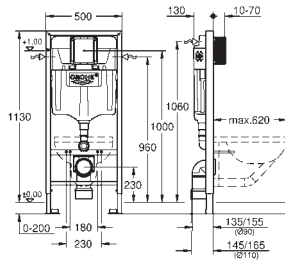

GROHE RAPID SL FOR WC

Ref. No.	Colour	EAN code	Retail Guide Price (£)

38 528 001		4005176863943	286.47

Rapid SL

Element for WC, 1.13 m installation height with flushing cistern GD 2, 6 l - 2.6 l

for on-the-wall installations or studed walls
powder coated steel frame, self-supporting
TÜV approved

2 WC fixing bolts

fixing device for ceramic

WC ceramics with small bearing area (< 205 mm) require

additional accessory 38 779 000

distance of fixing bolts 180/230 mm

outlet bend Ø 90 mm

depth adjustable

reducer Ø 90/110 mm

inlet and outlet connecting set

flushing cistern GD 2, 6 - 9 l, containing following features:

water supply from left/right or back

Insulated against condensation

1/2" water supply connection including integrated

angle valve and push fit flexible hose union

for on-the-wall installation please order wall brackets 38 558 00M (sold separately)

for mounting of small flush plates please order

revision shaft 40 911 000 (sold separately)