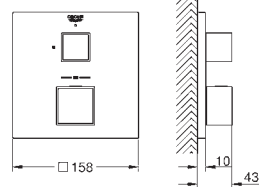

35 600 000   4005176413469   132.18
GROHE Rapido SmartBox universal rough-in box for concealed installation

24 154 000   Chrome   4005176481185   528.73
24 154 DC0   supersteel   4005176574238   682.00
24 154 AL0   Brushed Hard Graphite   4005176585920   779.00

Grotherm Cube
Thermostatic shower mixer for 2 outlets with integrated shut off/diverter valve
set for final installation for
GROHE Rapido SmartBox 35 600 000
GROHE TurboStat compact cartridge with wax thermoelement
GROHE StarLight chrome finish wall escutcheon with **GROHE QuickFix** (covered escutcheon- and shaft sealing, covered fixing)
metal escutcheon, retroactively 6° adjustable
printed head and hand shower symbol
GROHE SafeStop safety button at 38°C (calibration required)
GROHE SafeStop Plus optional temperature limiter at 43°C or 46°C included
GROHE AquaDimmer, integrated shut off/diverter valve
flow performance:
outlet B = 27 l/min
outlet C = 30 l/min
without roughing-in-set