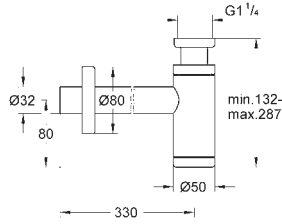

GROHE WASTE SETS AND TRAPS

Ref. No.	Colour	EAN code	Retail Guide Price (£)

28 912 DC0	supersteel	4005176467905	215.00
28 912 EN0	brushed nickel	4005176467837	266.42
28 912 GN0	brushed cool sunrise	4005176467875	266.42
28 912 DL0	brushed warm sunset	4005176467899	243.00
28 912 AL0	Brushed Hard Graphite	4005176467844	243.00

Bottle trap, 1 1/4"
for basins
brass
(screw-top for cleaning)
large sliding escutcheon
GROHE StarLight finish