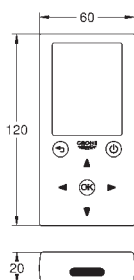

36 407 001 4005176368974 261.30

Remote control
for all GROHE one eye infra-red products
as of 06/2015 and GROHE Blue Home until 12/2018

monitoring
consumption and usage data
thermal disinfection cycles (infrared mixers)
auto flush cycles (infrared mixers)
cleaning mode cycles (GROHE Blue Home)
filter and CO₂ capacity (GROHE Blue Home)

configuration
cleaning mode activation
thermal disinfection (infrared mixers)
detection range (infrared mixers)
shut off delay (infrared mixers)
auto flush (infrared mixers)
filter capacity (GROHE Blue Home)

service
send and save profile
reset to factory or user settings
service details
demo mode
error codes (GROHE Blue Home)

3 x 1.5 V DC (AAA) battery supply