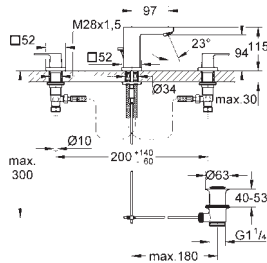

Eurocube
Three-hole basin mixer 1/2"
S-Size
metal lever
ceramic headparts 1/2", 90°
GROHE StarLight chrome finish
GROHE QuickFix Plus installation system
spout with mousseur
pop-up waste set 1 1/4"
pressure-proof, flexible connection hoses
between spout and side valves
union nut 1/2" x 10.5 mm

19 895 000	Chrome	4005176901072	253.30
19 895 AL0	Brushed Hard Graphite	4005176585494	391.00