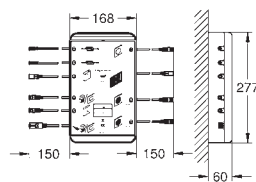

26 374 000		4005176350825	894.84

GROHE F-digital Deluxe

Base unit box 4.0 Bluetooth F-Series 40" (BCU V4.0)

to control LightCurtain of Rainshower F-Series 40" AquaSymphony ceiling shower
additional light, sound and steam modules can be connected and controlled

Consisting of:

- 2 plug connections, each for one pair of sound modules (36 360 000)

- 1 plug connection for one pair of light modules (36 359 000)

- 1 plug connection LightCurtain for Rainshower F-Series 40"

AquaSymphony (26 373 000)

- 2 plug connections for steam module (36 362 000 or 36 368 000), including

1 connection for steam generator and 1 connection for temperature sensor

- 2 plug connections for power supply (per power supply max. 4 devices light/

sound)

- 2 plug connections for Bluetooth unit (supply voltage and data line)

CE approved

must be accessible for service

optional the base unit box can be placed into extra equipment 36 367 000

component to be ordered separately