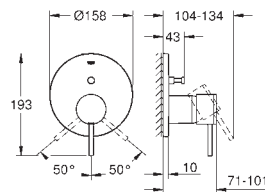

Atrio
Single-lever mixer with 2-way diverter
set for final installation for
GROHE Rapido SmartBox 35 600 000
GROHE SilkMove 46 mm ceramic cartridge
GROHE StarLight chrome finish
wall escutcheon with **GROHE QuickFix**
(covered escutcheon- and shaft sealing, covered fixing)
metal escutcheon, retroactively 6° adjustable
metal lever
automatic 2-way diverter
flow performance:
outlet B = 27 l/min, outlet C = 27 l/min
without roughing-in-set

35 600 000	4005176413469	132.18
GROHE Rapido SmartBox universal rough-in box for concealed installation		

24 096 003	Chrome	4005176480669	366.45
24 096 DC3	supersteel	4005176480676	511.58
24 096 GL3	cool sunrise	4005176564710	505.39
24 096 DA3	warm sunset	4005176564697	506.00
24 096 AL3	Brushed Hard Graphite	4005176480683	584.63