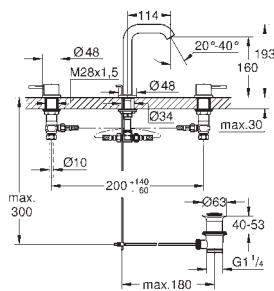

Essence
Three-hole basin mixer 1/2"
M-Size
metal lever
ceramic headparts 1/2", 90°
GROHE StarLight chrome finish
GROHE EcoJoy mousseur 5.7 l/min
GROHE AquaGuide adjustable mousseur
spout with mousseur
pop-up waste set 1 1/4"
pressure-proof, flexible connection hoses
between spout and side valves
union nut 1/2" x 10.5 mm