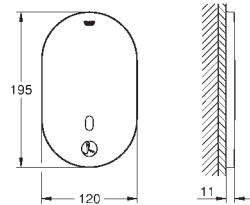

36 463 000   **Chrome**   **4005176576690**   **192.00**

**Eurosmart Cosmopolitan E
Infra-red electronic for concealed thermostatic shower**
with infrared sensor for bi-directional communication
for monitoring, configuration and servicing
for concealed installation box 36 416 000 and 36 464 000
for hidden thermostatic mixer
GROHE StarLight chrome finish
7 pre-set programs
auto flush
thermal disinfection
cleaning mode
additional functions and precise settings
by remote control 36 407
CE approved
noise classification 1 in accordance
with DIN4109