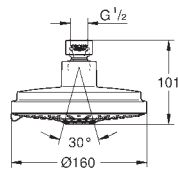

GROHE RAINSHOWER

Ref. No.	Colour	EAN code	Retail Guide Price (£)
27 134 000	Chrome	4005176836060	120.56

Rainshower Cosmopolitan 160
Head shower 4 sprays

Rain / Jet / Pure / Champagne spray

Ø 160 mm

ball joint with turning angle $\pm 15^\circ$

connection thread 1/2"

GROHE DreamSpray perfect spray pattern

GROHE StarLight chrome finish

SpeedClean anti-limescale system