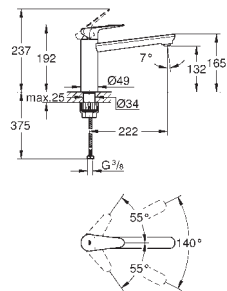

31 715 000   Chrome   4005176564123   71.00

BauCurve
Single-lever sink mixer 1/2"
medium spout
monobloc installation
GROHE StarLight chrome finish
GROHE Longlife 35 mm ceramic cartridge
GROHE Zero separated inner water ways - lead and nickel free
swivel tubular spout
swivel area 140°
mousseur with coin slot for tool free replacement
flexible connection hoses
GROHE QuickFix Plus ultra fast and simple installation - no tools needed
min. recommended pressure 1 bar