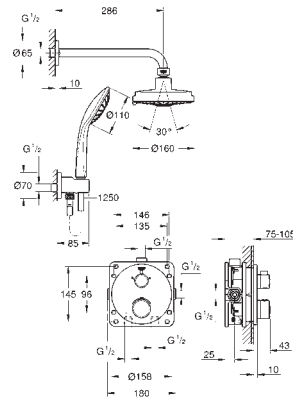

GROHE GROHTHERM 2 HANDLE TRIM SETS

Ref. No.   Colour   EAN code   Retail Guide Price (£)

34 735 000   Chrome   4005176466410   770.59

Grotherm Perfect shower set with Rainshower Cosmopolitan 160
Consisting of:
Grotherm set for final installation with Aquadimmer (24 076)
GROHE Rapido SmartBox universal rough-in box, 1/2" (35 600)
Rainshower Cosmopolitan Headshower 160 mm (27 134)
Rainshower shower arm 286 mm (28 576)
Euphoria Hand shower (27 265)
Shower outlet elbow (28 628 000)
Silverflex shower hose 1250 mm (28 362)

24 153 000   Chrome   4005176481178   474.29
24 153 DC0   supersteel   4005176574221   612.00
24 153 AL0   Brushed Hard Graphite   4005176585913   699.00

Grotherm Cube
Thermostatic mixer for 1 outlet with shut off valve
set for final installation for
GROHE Rapido SmartBox 35 600 000
GROHE TurboStat compact cartridge with wax thermoelement
GROHE StarLight chrome finish wall escutcheon with **GROHE QuickFix** (covered escutcheon- and shaft sealing, covered fixing)
metal escutcheon, retroactively 6° adjustable
GROHE SafeStop safety button at 38°C (calibration required)
GROHE SafeStop Plus optional temperature limiter at 43°C or 46°C included
built-in non return valve and dirt strainers
ceramic stop valve, 120°
flow performance:
outlet B = 27 l/min
outlet C = 30 l/min
without roughing-in-set