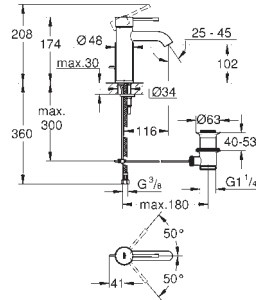

GROHE ESSENCE

Ref. No. Colour EAN code Retail Guide Price (£)

23 589 001	Chrome	4005176339172	159.28
23 589 DC1	supersteel	4005176369919	223.72
23 589 BE1	polished nickel	4005176419638	239.72
23 589 EN1	brushed nickel	4005176425844	255.69
23 589 GL1	cool sunrise	4005176407321	239.72
23 589 GN1	brushed cool sunrise	4005176419614	255.69
23 589 DA1	warm sunset	4005176407314	239.72
23 589 DL1	brushed warm sunset	4005176419621	255.69
23 589 A01	hard graphite	4005176407338	239.72
23 589 AL1	Brushed Hard Graphite	4005176407345	255.69

Essence
Basin mixer 1/2"
S-Size
monobloc installation
metal lever
28 mm ceramic cartridge
with **GROHE SilkMove**
with temperature limiter
GROHE StarLight chrome finish
GROHE EcoJoy mousseur 5.7 l/min
GROHE AquaGuide adjustable mousseur
GROHE QuickFix Plus installation system
pop-up waste set 1 1/4"
flexible connection hoses