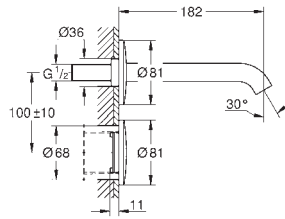

GROHE ESSENCE E

Ref. No.   Colour   EAN code   Retail Guide Price (£)

36 447 000   Chrome   4005176416293   792.04

Essence E
Infra-red electronic wall basin tap without mixing device
with infrared sensor for bi-directional communication
for monitoring, configuration and servicing
for cold or premixed water
with transformer 100-230 V AC, 50-60 Hz, 6 V DC
laminar spray regulator 5.0 l/min
7 pre-set programs
auto flush
thermal disinfection
cleaning mode
additional functions and precise settings
by remote control 36 407
set for final installation
for use with Rapid SL 38 748 002 or roughing-in set 36 264 001
CE approved
noise classification 1 in accordance with DIN4109

36 264 001   4005176416279   210.45