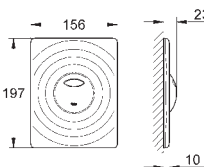

38 861 000	Chrome	4005176832284	65.26

Surf

Flush plate

for dual flush or start & stop actuation
for pneumatic drop valve AV1

for vertical and horizontal installation

GROHE StarLight chrome finish

GROHE EcoJoy technology for less water and perfect flow