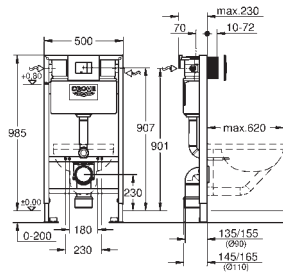

GROHE RAPID SL FOR WC

Ref. No.	Colour	EAN code	Retail Guide Price (£)

38 888 000	Chrome	4005176879630	430.26

Rapid SL
4-in-1 set for WC, 1.00 m installation height
with flushing cistern 6 - 3 l

Consisting of:
Rapid SL element for WC (38 525 001)
Skate Cosmopolitan flush plate, chrome (38 732 000)
GROHE Fresh retro-fit set (38 796 000)
Rapid SL front wall brackets (38 558 00M)

38 885 000	Chrome	4005176879609	419.19