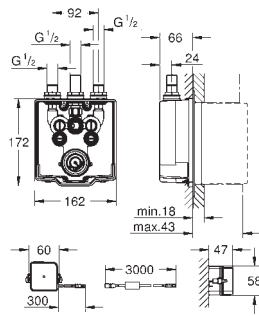

GROHE EUROSMART COSMOPOLITAN E

Ref. No.   Colour   EAN code   Retail Guide Price (£)

36 459 000   **4005176576188**   **695.00**

**Eurosmart Cosmopolitan E
Concealed control unit**
for shower
with integrated thermostatic mixer
suitable for infra-red set 36 456 000
2 stop valves
non-return valves with filters
connection housing for power supply
with transformer 100-240 V AC, 50-60 Hz, 6.75 V DC
allows for waterproofing of wall construction surrounding the concealed body
with sealing sleeve