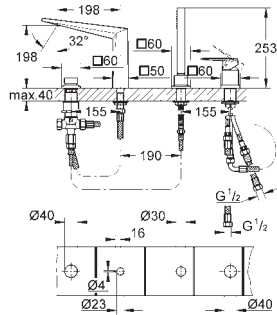

GROHE ALLURE BRILLIANT

Ref. No.	Colour	EAN code	Retail Guide Price (£)

19 787 001	Chrome	4005176429057	1,563.17
19 787 DC1	supersteel	4005176489570	2,013.69
19 787 A01	hard graphite	4005176495427	2,157.54
19 787 AL1	Brushed Hard Graphite	4005176489563	2,301.37

Allure Brilliant
4-hole single-lever bath combination
GROHE SilkMove 46 mm ceramic cartridge
GROHE StarLight chrome finish
pre-assembled spout fixing
single lever mixer operating element
bath spout with integrated mousseur
diverter bath/shower
hand shower Euphoria Cube+ 6.6 l/min
metal shower hose 2000 mm
flexible connection hoses
connection for shower hose
protected against backflow
for use with 29 037 000