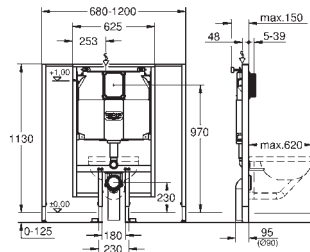

Rapid SL
Element for WC with flushing cistern 80 mm, variable width
1.13 m finished installation height
for small, narrow bathrooms
variable element width 0.70 – 1.20 m
for on-the-wall installation
powder coated steel frame, self-supporting
with fixed connections
TÜV approved
2 WC fixing bolts
fixing device for ceramic
distance of fixing bolts 180/230 mm
PP outlet bend Ø 90 mm
depth adjustable
PP reducer Ø 90/110 mm
inlet and outlet connecting set

flushing cistern 80 mm, 6 - 9 l, containing following features:
water supply from top
water supply 1/2" and push fit flexible hose union

including wall brackets 38 558 00M for on-the-wall installation

38 525 001		4005176863967	352.86