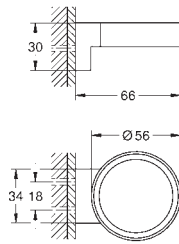

GROHE SELECTION

Ref. No.	Colour	EAN code	Retail Guide Price (£)

41 027 000	Chrome	4005176576836	49.00
41 027 DC0	supersteel	4005176576843	69.00
41 027 BE0	polished nickel	4005176576850	74.00
41 027 EN0	brushed nickel	4005176576867	79.00
41 027 GL0	cool sunrise	4005176576874	74.00
41 027 GN0	brushed cool sunrise	4005176576881	79.00
41 027 DA0	warm sunset	4005176576898	74.00
41 027 DL0	brushed warm sunset	4005176576904	79.00
41 027 A00	hard graphite	4005176576911	74.00
41 027 AL0	Brushed Hard Graphite	4005176576928	79.00

Selection
Glass/soap dish holder
material: metal
for Selection soap dispenser (41 028) or Selection glass (41 029 000)
concealed fastening
GROHE StarLight chrome finish