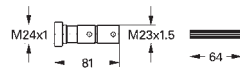

29 813 000 4005176062735 82.90

ditto, 3/4"

45 202 000 4005176052835 11.54

Extension 20-80
for concealed valves, 1/2", 3/4"

45 203 000 4005176052842 19.94

ditto, 200 mm

GROHE
SHOWERS

CONTENTS