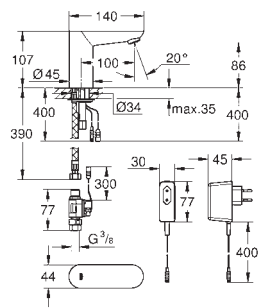

Euroeco Cosmopolitan E
Infra-red electronic basin tap 1/2"
with infrared sensor for bi-directional communication for monitoring, configuration and servicing for cold or premixed water
without power supply 36338000 (required)
GROHE EcoJoy mousseur 5.7 l/min
flexible connection hoses
dirt strainers
solenoid valve
rapid installation system
7 pre-set programs
auto flush
thermal disinfection
cleaning mode
additional functions and precise settings
by remote control 36 407
CE approved
noise classification 1 in accordance with DIN4109
type of protection faucet IP 59K

36 272 000	Chrome	4005176893209	275.43