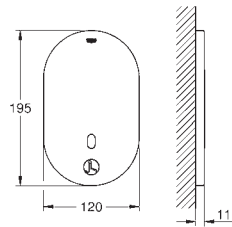

GROHE BLUETOOTH MONITORING

Ref. No.	Colour	EAN code	Retail Guide Price (£)

36 415 000	Chrome	4005176320590	511.66

Eurosmart Cosmopolitan E Bluetooth

Infra-red electronic for concealed thermostatic shower

with infrared sensor and Bluetooth module for bi-directional communication for monitoring, configuration and service purpose for concealed installation box 36 416 001

GROHE StarLight chrome finish

chrome escutcheon

with Bluetooth 4.0* for wireless data communication

for Apple** and Android devices

Bluetooth range (max. 10 m) varies depending on materials used and walls between transmitter and receiver

monitoring

password protected products

app detects all Bluetooth products in range

auto flush cycles and timing last auto flush

usage per day over 30 days

thermal disinfection cycles and timings last disinfection

configuration

shut off delay

auto flush

thermal disinfection

cleaning mode

2 on/off timers

identification by name

service

send and save 3 profiles

reset to factory or user settings

hard and software version

CE approved

Mobile devices and GROHE IR Remote App*** are not included in delivery and have to be ordered separately via an authorised Apple store/store/iTunes or Google Play store.

* The Bluetooth word mark and logos are registered trademarks owned by Bluetooth SIG, Inc. and any use of such marks by Grohe AG is under license. Other trademarks and trade names are those of their respective owners.

** Apple, the Apple logo, iPod, iPod Touch, iPhone and iTunes are trademarks of Apple Inc., registered in the U.S. and other countries. Apple is not responsible for the function of this device or its compliance with safety and regulatory standards

*** Available for free via iTunes app or Google Play store.