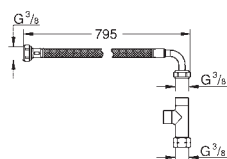

14 074 000		4005176575365	37.00

Accessory set shower hose and T piece
for manual bidet seat
Consisting of:
T unit 3/8"
flexible connection hose
795 mm
3/8" x 3/8"