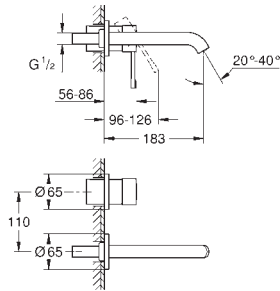

Essence
2-hole basin mixer
M-Size
wall mounted
set for final installation for
23 571 000
without concealed body
metal escutcheon
metal lever
GROHE StarLight chrome finish
GROHE EcoJoy mousseur 5.7 l/min
GROHE AquaGuide adjustable mousseur
centre distance 110 mm
projection 183 mm

19 967 001	Chrome	4005176307140	209.06
19 967 DC1	supersteel	4005176369971	323.77
19 967 BE1	polished nickel	4005176426292	346.89
19 967 EN1	brushed nickel	4005176426308	370.00
19 967 GL1	cool sunrise	4005176426230	346.89
19 967 GN1	brushed cool sunrise	4005176426247	370.00
19 967 DA1	warm sunset	4005176426254	346.89
19 967 DL1	brushed warm sunset	4005176426261	370.00
19 967 A01	hard graphite	4005176426285	346.89
19 967 AL1	Brushed Hard Graphite	4005176426278	370.00

ditto, projection 230 mm

23 571 000		4005176334276	220.10