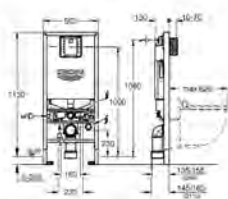

GROHE RAPID SLX

Ref. No.	Colour	EAN code	Retail Guide Price (£)

39 596 000		4005176527494	333.00

Rapid SLX
Element for WC, 1.13 m installation height with integrated socket and shower toilet connection

with flushing cistern GD 2 , 6 l - 2.6 l

with integrated power socket
ready for shower toilets (water)
small revision shaft for small flush plates
for on-the-wall installations or studded walls
powder coated steel frame, self-supporting
for dry-cladding, completely pre-assembled
with fixed connections
quick adjustment, lockable
fixing material
TÜV approved
2 WC fixing bolts
fixing device for ceramic
distance of fixing bolts 180/230 mm
outlet bend Ø 90 mm
depth adjustable
reducer Ø 90/110 mm
inlet and outlet connecting set

flushing cistern GD 2, 3 - 6 l, containing following features:

factory set 6 l and 3 l
pneumatic discharge valve offering 2 modes of operation: dual flush or single flush
water supply from right, back or top
low noise (group I acc. to German Noise Specification)
fully insulated against condensation
1/2" water supply connection including integrated angle valve and push fit flexible hose union
no tools required for the installation
of the inspection shaft incl. protection during construction phase
for vertical use

including flow manager
reduces flow of the flush
prevents overspill in rimless toilets
easy flow regulation via inspection shaft without removing the valves
for on-the-wall installation please order wall brackets 38 558 00M (sold separately)
for mounting of flush plates 156 x 197 mm please order revision shaft 66 791 000 (sold separately)

39 603 000	Chrome	4005176527562	391.00