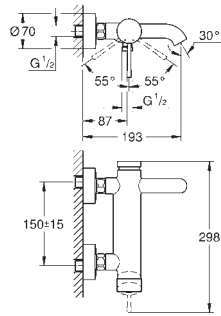

GROHE ESSENCE

Ref. No.	Colour	EAN code	Retail Guide Price (£)

33 624 001	Chrome	4005176990786	198.01
33 624 DC1	supersteel	4005176371097	303.77
33 624 BE1	polished nickel	4005176426452	325.45
33 624 EN1	brushed nickel	4005176426469	347.14
33 624 GL1	cool sunrise	4005176426391	325.45
33 624 GN1	brushed cool sunrise	4005176426407	347.14
33 624 DA1	warm sunset	4005176426414	325.45
33 624 DL1	brushed warm sunset	4005176426421	347.14
33 624 A01	hard graphite	4005176426445	325.45
33 624 AL1	Brushed Hard Graphite	4005176426438	347.14

Essence

Single-lever bath/shower mixer 1/2"

wall mounted
metal lever
GROHE SilkMove 35 mm ceramic cartridge
with temperature limiter
GROHE StarLight chrome finish
automatic diverter: bath/shower
mousseur
shower outlet 1/2"
integrated non-return valve
S-unions
protected against backflow