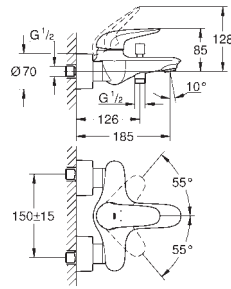

GROHE EUROSTYLE

Ref. No.	Colour	EAN code	Retail Guide Price (£)

23 726 003	Chrome	4005176365256	164.82
23 726 LS3	moon white	4005176365263	220.09

Eurostyle
Single-lever bath/shower mixer 1/2"
wall mounted
solid metal lever
GROHE SilkMove 35 mm ceramic cartridge
with temperature limiter
GROHE StarLight chrome finish
adjustable flow rate limiter
automatic diverter: bath/shower
mousseur
shower outlet 1/2" with integrated non-return valve
covered S-unions
protected against backflow