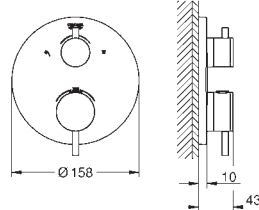

GROHE ATRIO

Ref. No.	Colour	EAN code	Retail Guide Price (£)
24 134 003	Chrome	4005176480959	600.98
24 134 DC3	supersteel	4005176480973	840.09
24 134 GL3	cool sunrise	4005176564369	829.92
24 134 DA3	warm sunset	4005176564345	829.92
24 134 AL3	Brushed Hard Graphite	4005176480997	960.09

Atrio

Thermostatic mixer for 1 outlet with shut off valve

set for final installation for

GROHE Rapido SmartBox 35 600 000

GROHE TurboStat compact cartridge

with wax thermosteement

GROHE StarLight chrome finish

wall escutcheon with **GROHE QuickFix**

(covered escutcheon- and shaft sealing, covered fixing)

metal escutcheon, retroactively 6° adjustable

GROHE SafeStop safety button at 38°C

(calibration required)

GROHE SafeStop Plus optional temperature limiter at 43°C or 46°C included

built-in non return valve

and dirt strainers

ceramic stop valve, 120°

metal handles

flow performance:

outlet B = 27 l/min

outlet C = 30 l/min

without roughing-in-set

35 600 000

4005176413469

132.18

GROHE Rapido SmartBox universal rough-in box for concealed installation

24 135 003	Chrome	4005176480966	642.86
24 135 DC3	supersteel	4005176480980	898.59
24 135 GL3	cool sunrise	4005176564437	887.73
24 135 DA3	warm sunset	4005176564413	888.00
24 135 AL3	Brushed Hard Graphite	4005176481000	1,026.96

Atrio

Thermostatic shower mixer for 2 outlets with integrated shut off/diverter valve

set for final installation for

GROHE Rapido SmartBox 35 600 000

GROHE TurboStat compact cartridge

with wax thermosteement

GROHE StarLight chrome finish

wall escutcheon with **GROHE QuickFix**

(covered escutcheon- and shaft sealing, covered fixing)

metal escutcheon, retroactively 6° adjustable

printed head and hand shower symbol

GROHE SafeStop safety button at 38°C

(calibration required)