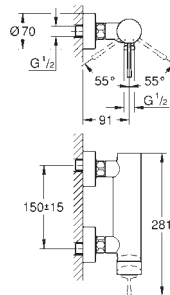

Essence
Bidet mixer 1/2"
S-Size
 monobloc installation
 metal lever
 28 mm ceramic cartridge
 with **GROHE SilkMove**
 with temperature limiter
GROHE StarLight chrome finish
GROHE QuickFix Plus installation system
 ball-joint mousseur
 pop-up waste set 1 1/4"
 flexible connection hoses