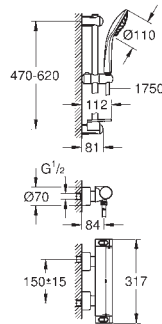

GROHE GROHTHERM 2000

Ref. No.	Colour	EAN code	Retail Guide Price (£)

34 195 001	Chrome	4005176926631	330.74

Grohtherm 2000
Thermostatic shower mixer 1/2" with shower set
Consisting of:
Grohtherm 2000 thermostat shower mixer (34 469)
Euphoria 110 Massage shower set, 600 mm (27 231 001)