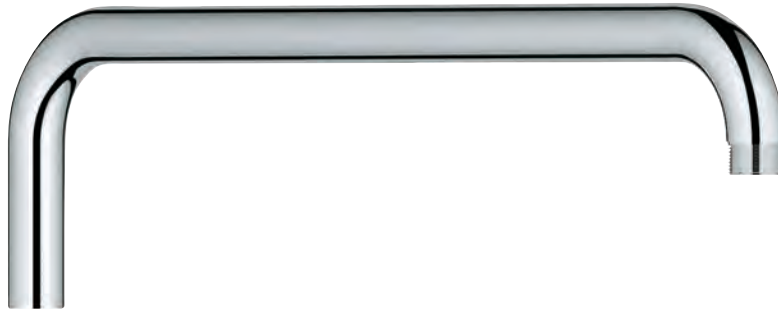

GROHE SHOWER SYSTEM ACCESSORIES