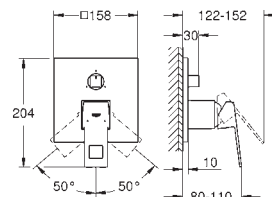

Eurocube
Single-lever mixer with 3-way diverter
set for final installation for
GROHE Rapido SmartBox 35 600 000
GROHE SilkMove 46 mm ceramic cartridge
GROHE StarLight chrome finish
wall escutcheon with **GROHE QuickFix**
(covered escutcheon- and shaft sealing, covered fixing)
metal escutcheon, retroactively 6° adjustable
metal lever
3-way diverter
flow performance:
outlet A = 27 l/min,
outlet B = 27 l/min,
outlet C = 27 l/min
without roughing-in-set

35 600 000	4005176413469	132.18

GROHE Rapido SmartBox universal rough-in box for concealed installation