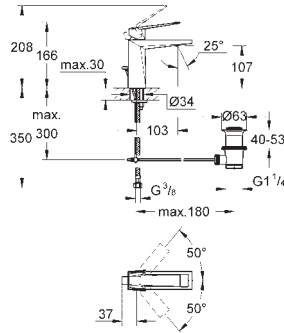

GROHE ALLURE BRILLIANT

Ref. No.	Colour	EAN code	Retail Guide Price (£)

23 029 000	Chrome	4005176898709	563.00
23 029 DC0	supersteel	4005176489471	752.59
23 029 A00	hard graphite	4005176338335	918.07
23 029 AL0	Brushed Hard Graphite	4005176353154	932.84

Allure Brilliant
Basin mixer 1/2"
M-Size
monobloc installation
28 mm ceramic cartridge
with **GROHE SilkMove**
temperature limiter
GROHE StarLight chrome finish
GROHE EcoJoy 5.0 l/min. flow limiter
GROHE QuickFix installation system
spout with integrated mousseur
pop-up waste set 1 1/4"
flexible connection hoses

23 033 000	Chrome	4005176898716	563.00
23 033 DC0	supersteel	4005176489488	752.59
23 033 A00	hard graphite	4005176489631	806.36
23 033 AL0	Brushed Hard Graphite	4005176489648	860.12

Ditto, smooth body