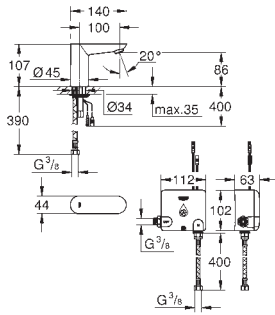

GROHE EUROECO COSMOPOLITAN E

Ref. No. Colour EAN code Retail Guide
Price (£)

36 384 000 Chrome 4005176982774 607.24

**Euroeco Cosmopolitan E
Powerbox**

infra-red electronic basin tap 1/2"
without mixing device
with infrared sensor for bi-directional communication
for monitoring, configuration and servicing
including Powerbox self-generating power system
GROHE EcoJoy 6.0 l/min mousseur
flexible connection hose
dirt strainer
rapid installation system