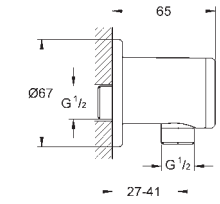

GROHE SHOWER ACCESSORIES

	Ref. No.	Colour	EAN code	Retail Guide Price (£)
	28 626 000	Chrome	4005176041358	51.42
	Relaxa Shower outlet elbow, 1/2" shower connection 1/2" wall connection 1/2" male thread GROHE StarLight chrome finish with matt chrome cap			
	28 678 000	Chrome	4005176116711	51.42
	28 636 000	Chrome	4005176078606	54.20
	ditto, for IG-combination			
	28 406 000	Chrome	4005176264566	51.42
	Movario Shower outlet elbow, 1/2" with shower holder protected against backflow GROHE StarLight chrome finish			
	28 628 000	Chrome	4005176041396	51.82
	Relaxa Shower outlet elbow, 1/2" with wall shower holder male thread GROHE StarLight chrome finish			
	28 679 000	Chrome	4005176116759	51.42
	ditto, protected against backflow			

SHOWERS