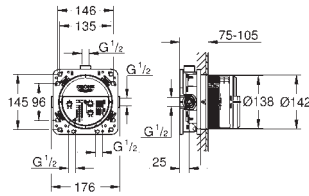

GROHE RAPIDO SMARTBOX

Ref. No.   Colour   EAN code   Retail Guide Price (£)

35 600 000   4005176413469   132.18

GROHE Rapido SmartBox
Universal rough-in box, 1/2"
3 outlets 1/2"
2 inlets below, 1/2"
installation depth 75-105 mm
connection unit in DR brass
pre-mounted flushing plug
stable build-in box and protective cover
fixing options for solid walls and dry cladding
gasket
without set for final installation

14 055 000   4005176413520   161.51

Backflow protection combination (DIN-EN1717)
retrofit set for protection against backflow in combination with integrated inlet-, pop-up and waste systems
replaces separate pipe interrupter for residential use
fits trim sets for 2 outlets made for combination with GROHE Rapido SmartBox: Grotherm SmartControl, SmartControl Mixer, Grotherm 2-handle thermostats, single-lever mixers