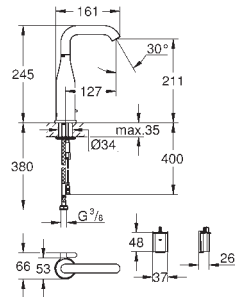

Essence E
Infra-red electronic basin mixer 1/2" with mixing device and adjustable temperature limiter
with infrared sensor for bi-directional communication for monitoring, configuration and servicing
6V lithium battery, type CR-P2
battery lifetime approx. 7 years (150 actuations a day)
GROHE StarLight chrome finish
adjustable swivel area 0° / 150° / 360°
laminar spray regulator 5.0 l/min
flexible connection hoses
non-return valve
dirt strainers
with integrated solenoid valve
external battery
rapid installation system
multistage battery status display
7 pre-set programs
auto flush
thermal disinfection
cleaning mode
additional functions and precise settings
by remote control 36 407
CE approved
noise classification 1 in accordance with DIN4109
type of protection faucet IP 59K

20 296 001	Chrome	4005176307072	253.30