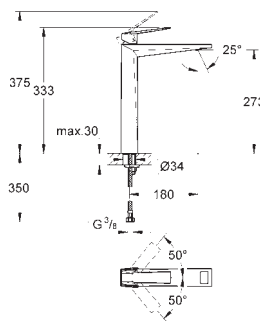

23 114 000	Chrome	4005176898792	872.71
23 114 DC0	supersteel	4005176489914	1,159.41
23 114 A00	hard graphite	4005176352690	1,259.54
23 114 AL0	Brushed Hard Graphite	4005176353178	1,310.00

Allure Brilliant
Basin mixer 1/2"
XL-Size
monobloc installation
for free-standing basins
28 mm ceramic cartridge
with **GROHE SilkMove**
temperature limiter
GROHE StarLight chrome finish
GROHE EcoJoy 5.0 l/min. flow limiter
GROHE QuickFix installation system
spout with integrated mousseur
smooth body
flexible connection hoses