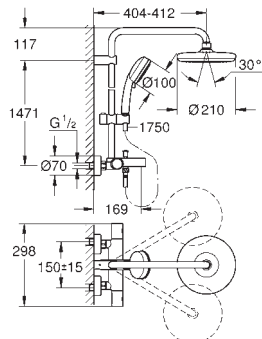

GROHE TEMPESTA SYSTEM

Ref. No.	Colour	EAN code	Retail Guide Price (£)

26 223 001	Chrome	4005176408144	628.59

Tempesta Cosmopolitan System 210

Shower system with bath thermostat for wall mounting

Consisting of:

horizontal swivable 390 mm projection shower arm
exposed thermostat Grohtherm 1000 Cosmopolitan with Aquadimmer function
allows change between:

head shower Tempesta 210 (26 408)

Rain spray pattern

with ball joint

rotation angle $\pm 15^\circ$

bath inlet

separate diverter for hand shower

hand shower Tempesta Cosmopolitan 100 (27 571 001)

2 spray patterns:

Rain, Jet

adjustable height via gliding element

Rotaflex shower hose 1750 mm 1/2" x 1/2" (28 410)

GROHE TurboStat compact cartridge

with wax thermoelement

GROHE SafeStop safety button at 38°C

(calibration required)

GROHE SafeStop Plus optional temperature limiter at 43°C included

GROHE DreamSpray perfect spray pattern

GROHE StarLight chrome finish

SpeedClean anti-limescale system

Inner WaterGuide for a longer life

Twistfree preventing the hose from twisting

suitable for instantaneous heaters from 18 kW/h

minimum flow rate 7 l/min.

26 224 001	Chrome	4005176408168	436.32