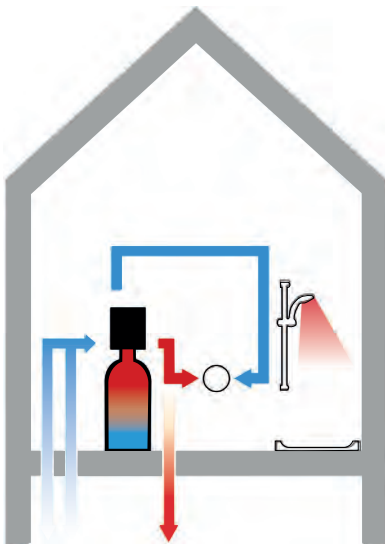

Fig 4

COMBINATION BOILER WATER SYSTEM

Your home has:

- A combination boiler for hot water on demand (usually located in the kitchen)
- NO storage tanks
- NO shower pump

How does it work?

- 1 - Cold water delivered at mains pressure (min 1.0 bar to boiler & cold supply)
- 2 - Water is heated as it travels through the combination boiler providing hot water on demand
- 3 - The pressure is dictated by the incoming mains and the flow of water is determined by the power of the selected boiler (Fig 5)