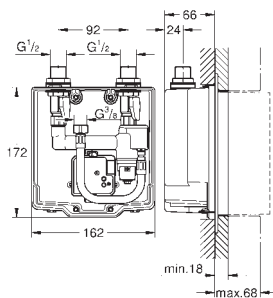

GROHE EUROECO COSMOPOLITAN E

Ref. No. Colour EAN code Retail Guide Price (£)

36 336 001 4005176991769 304.00

Eurosmart Cosmopolitan E
Concealed mounting box
with integrated pre-adjustable
thermostatic mixer
wall installation
suitable for IR-sets for final installation
2 stop valves
non-return valve
suitable for
36 410 000, 36 334 SD0, 36 335 SD0, 36 273 000
allows for waterproofing of wall construction surrounding the concealed body
with sealing sleeve