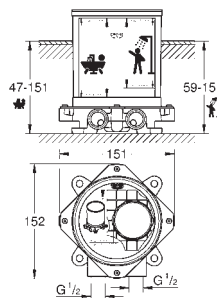

29 086 000

4005176935497

231.18

Rough-in set 1/2"

for floor-mounted tub spouts and mixers

without finishing trim set

installation plate with 360° horizontal and 3° vertical adjustment

installation depth 47-151 mm

depth compensation 104 mm

two 1/2" female connections (hot/cold supplies)

flushing plug