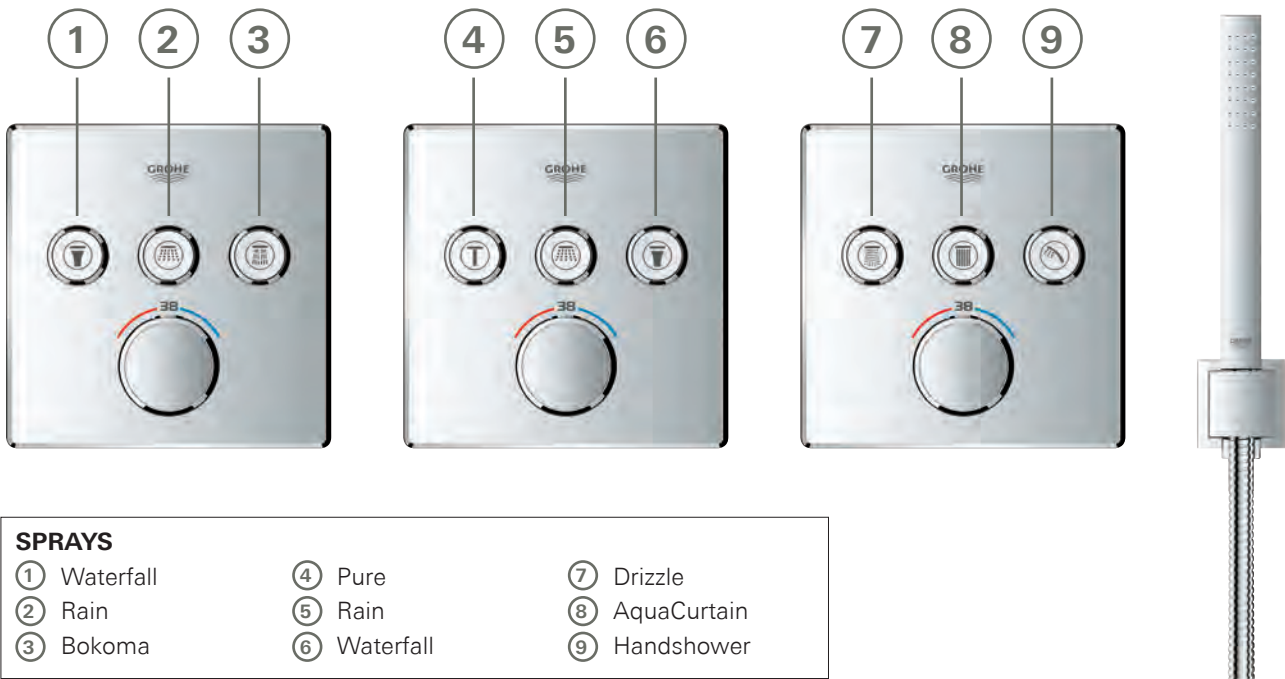

INGENIOUS: A TOTAL WATER EXPERIENCE AT YOUR FINGERTIPS.

Compose your own water music. With AquaSymphony you can create your perfect shower moment. The intelligent control systems let you select and adjust a different shower experience for every day, to be completely in tune with your wishes. Choose your favourite!

GROHTHERM SMARTCONTROL CONFIGURATION

3 x 29 126 000, 3 x 35 600 000, 26 370 000, 27 698 000, 28 143 000

SPRAYS		
① Waterfall	④ Pure	⑦ Drizzle
② Rain	⑤ Rain	⑧ AquaCurtain
③ Bokoma	⑥ Waterfall	⑨ Handshower

For detailed information please see our GROHE F-digital Deluxe Planning & Installation Guide.