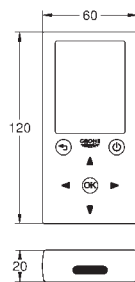

Remote control
for all GROHE one eye infra-red products
as of 06/2015 and GROHE Blue Home until 12/2018
monitoring
consumption and usage data
thermal disinfection cycles (infrared mixers)
auto flush cycles (infrared mixers)
cleaning mode cycles (GROHE Blue Home)
filter and CO₂ capacity (GROHE Blue Home)
configuration
cleaning mode activation
thermal disinfection (infrared mixers)
detection range (infrared mixers)
shut off delay (infrared mixers)
auto flush (infrared mixers)
filter capacity (GROHE Blue Home)
service
send and save profile
reset to factory or user settings
service details
demo mode
error codes (GROHE Blue Home)

3 x 1.5 V DC (AAA) battery supply

COMMERCIAL FITTINGS