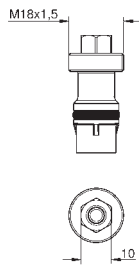

14 053 00M   4005176413513   50.88

Service stops
fits Grotherm SmartControl, SmartControl mixer and Grotherm 2-handle thermostatic trim sets in combination with GROHE Rapido SmartBox
packaging unit: 2 pieces