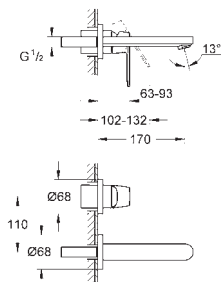

Eurosmart Cosmopolitan
2-hole basin mixer
S-Size

wall mounted
set for final installation for 23 571 000
without concealed body
metal escutcheon
metal lever
GROHE StarLight chrome finish
GROHE AquaGuide adjustable mousseur
centre distance 110 mm
projection 170 mm