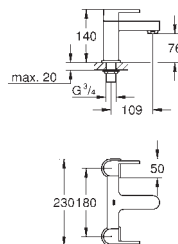

GROHE Plus

Two-handed Bath filler 1/2"

deck mounted

metal handles

Longlife headpart 3/4"

recommended pressure 0.2 - 5.0 bar

GROHE StarLight finish