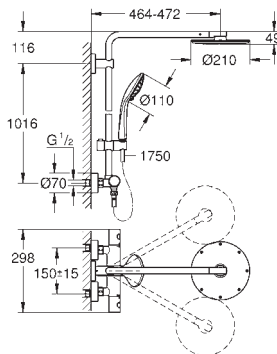

26 383 001	Chrome	4005176460050	889.31

Euphoria System 210
Shower system with thermostat for wall mounting
Consisting of:
horizontal swivable 450 mm projection shower arm
GROHE MetalGrip ergonomically shaped metal handles
exposed thermostatic shower
with Aquadimmer function
allows change between:
Rainshower Cosmopolitan 210 metal head shower
Rain spray pattern
hand shower Euphoria 110 Massage
adjustable height via gliding element
Silverflex shower hose 1750 mm (28 388 000)
GROHE EcoJoy 9.5 l/min flow limiter
GROHE DreamSpray perfect spray pattern
GROHE StarLight finish
GROHE TurboStat compact cartridge
with wax thermoelement
GROHE SafeStop safety button at 38°C
(calibration required)
GROHE SafeStop Plus integrated temperature
limiter at max 50°C
GROHE SprayDimmer (Stepless
flow rate reduction)
SpeedClean anti-limescale system
Inner WaterGuide for a longer life
Twistfree preventing the hose from twisting
suitable for instantaneous heaters from 18 kW/h
minimum flow rate 7 l/min.
min. recommended pressure 1 bar
optional upgrade: **GROHE EasyReach** tray (26 362)