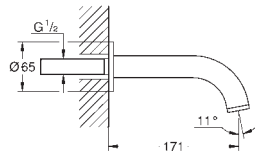

GROHE ATRIO

Ref. No.	Colour	EAN code	Retail Guide Price (£)
13 139 003	Chrome	4005176455131	214.66
13 139 DC3	supersteel	4005176455148	341.09
13 139 GL3	cool sunrise	4005176493263	336.99
13 139 DA3	warm sunset	4005176493287	336.99
13 139 AL3	Brushed Hard Graphite	4005176455155	389.84

Atrio
Bath spout
wall mounted
GROHE StarLight chrome finish
mousseur
projection 171 mm

29 118 000	Chrome	4005176412240	475.85
29 118 DC0	supersteel	4005176455032	606.00
29 118 GL0	cool sunrise	4005176492976	673.95
29 118 DA0	warm sunset	4005176492990	673.95
29 118 AL0	Brushed Hard Graphite	4005176455049	683.67