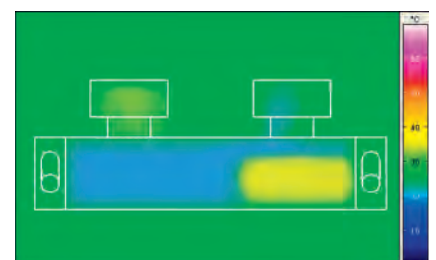

Thermal image
with GROHE CoolTouch

Safety housing with water cooling