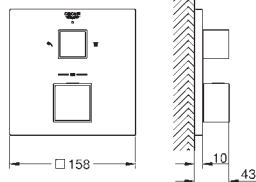

Grotherm Cube
Thermostatic shower mixer for 2 outlets with integrated shut off/diverter valve
set for final installation for
GROHE Rapido SmartBox 35 600 000
GROHE TurboStat compact cartridge
with wax thermoelement
GROHE StarLight chrome finish
wall escutcheon with **GROHE QuickFix**
(covered escutcheon- and shaft sealing, covered fixing)
metal escutcheon, retroactively 6° adjustable
printed head and hand shower symbol
GROHE SafeStop safety button at 38°C
(calibration required)
GROHE SafeStop Plus optional temperature limiter at 43°C or 46°C included
GROHE AquaDimmer, integrated shut off/diverter valve
flow performance:
outlet B = 27 l/min
outlet C = 30 l/min
without roughing-in-set

35 600 000	4005176413469	132.18
GROHE Rapido SmartBox universal rough-in box for concealed installation		

24 155 000	Chrome	4005176481192	528.73
24 155 DC0	supersteel	4005176574245	682.00
24 155 AL0	Brushed Hard Graphite	4005176585937	779.00