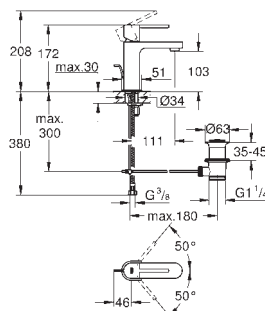

GROHE Plus
Basin mixer 1/2" S-Size
monobloc installation
metal lever
28 mm ceramic cartridge
with **GROHE SilkMove**
with temperature limiter
GROHE StarLight chrome finish
GROHE QuickFix Plus installation system
mousseur
pop-up waste set 1 1/4"
flexible connection hoses
for **low pressure**
min. recommended pressure 0.2 bar