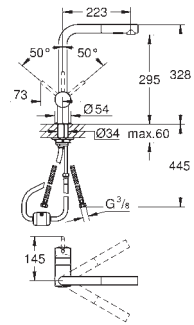

GROHE MINTA / MINTA SMARTCONTROL / MINTA TOUCH

Ref. No. Colour EAN code Retail Guide Price (£)

32 168 000	Chrome	4005176824425	210.23
32 168 DC0	supersteel	4005176824432	273.62

Minta
Single-lever sink mixer 1/2"
monobloc installation
GROHE StarLight finish
GROHE SilkMove 46 mm ceramic cartridge
pull out mousseur spout
adjustable flow rate limiter
swivel tubular spout
integrated non-return valve
protected against backflow
flexible connection hoses
rapid installation system