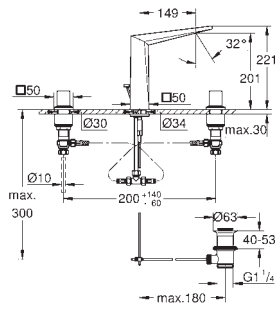

GROHE ALLURE BRILLIANT

Ref. No.   Colour   EAN code   Retail Guide Price (£)

20 344 000	Chrome	4005176898884	828.48
20 344 DC0	supersteel	4005176489815	1,098.39
20 344 A00	hard graphite	4005176338342	1,340.62
20 344 AL0	Brushed Hard Graphite	4005176353185	1,361.43

Allure Brilliant
Three-hole basin mixer 1/2"
M-Size
ceramic headparts 1/2", 90°
GROHE StarLight chrome finish
GROHE EcoJoy 5.0 l/min. flow limiter
spout with integrated mousseur
pop-up waste set 1 1/4"
pressure-proof, flexible connection hoses
between spout and side valves