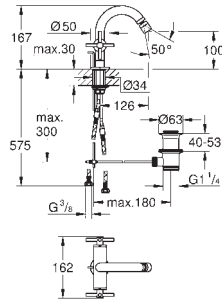

24 027 003   **Chrome**   **4005176455346**   **405.01**
24 027 DC3   **supersteel**   **4005176455353**   **644.31**
24 027 GL3   **cool sunrise**   **4005176493744**   **636.52**
24 027 DA3   **warm sunset**   **4005176493768**   **636.52**
24 027 AL3   **Brushed Hard Graphite**   **4005176455360**   **736.36**

Atrio Bidet mixer 1/2"
M-Size
ceramic headparts 1/2", 90°
GROHE StarLight chrome finish
rapid installation system
ball-joint mousseur
bow spout
pop-up waste set 1 1/4"
flexible connection hoses
with cross handles
Two different sets of caps included. One set with „H“ and „C“ marking, one set without marking.