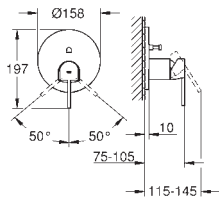

GROHE Plus

Single-lever mixer with 2-way diverter

set for final installation for

GROHE Rapido SmartBox 35 600 000

GROHE SilkMove 46 mm ceramic cartridge

GROHE StarLight chrome finish

wall escutcheon with **GROHE QuickFix**

(covered escutcheon- and shaft sealing, covered fixing)

metal escutcheon, retroactively 6° adjustable

metal lever

automatic 2-way diverter

flow performance:

outlet B = 27 l/min, outlet C = 27 l/min

without roughing-in-set

35 600 000	4005176413469	132.18
GROHE Rapido SmartBox universal rough-in box for concealed installation		

24 093 003	Chrome	4005176530050	219.00
24 093 DC3	supersteel	4005176574214	302.00
24 093 AL3	Brushed Hard Graphite	4005176585760	345.00