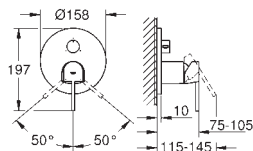

GROHE Plus

Single-lever mixer with 3-way diverter

set for final installation for

GROHE Rapido SmartBox 35 600 000

GROHE SilkMove 46 mm ceramic cartridge

GROHE StarLight chrome finish

wall escutcheon with **GROHE QuickFix**

(covered escutcheon- and shaft sealing, covered fixing)

metal escutcheon, retroactively 6° adjustable

metal lever

3-way diverter

flow performance:

outlet A = 27 l/min,

outlet B = 27 l/min,

outlet C = 27 l/min

without roughing-in-set

35 600 000	4005176413469	132.18
GROHE Rapido SmartBox universal rough-in box for concealed installation		

25 132 003	Chrome	4005176529870	369.00