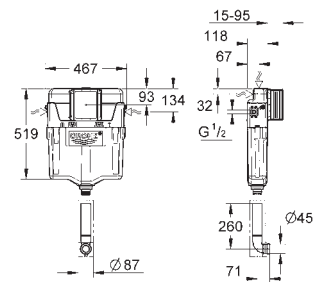

WC concealed cistern
factory set 6 l and 3 l
pneumatic discharge valve offering 2 modes of operation: dual flush or single flush
connection from left/right/back or top
Insulated against condensation
1/2" water supply connection including integrated angle valve and push fit flexible hose union
inspection shaft for vertical or horizontal use
allows for flush plate to be installed vertically or horizontally.
flush pipe insulated against condensation
fixing brackets
for mounting of small flush plates please order revision shaft 40 911 000 (sold separately)