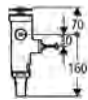

43 996 000   4005176160424   171.26

Flush valve for WC
concealed installation
3/4"
retrofit for 677.00.200/677.03.200/680.00.200
without stop valve
without flush pipe