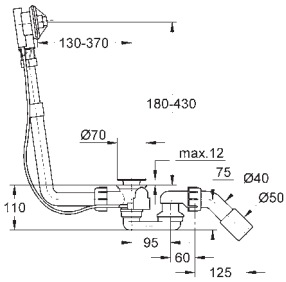

GROHE TALENTOFILL

Ref. No.	Colour	EAN code	Retail Guide Price (£)

28 943 000		4005176209178	93.40

Talento
Pop-up bath waste and overflow
with bowden cable
without finishing trim set
bottle trap
45° waste elbow