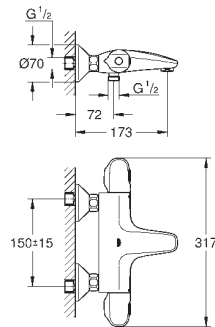

GROHE EUROSTYLE

Ref. No.	Colour	EAN code	Retail Guide Price (£)
----------	--------	----------	------------------------

23 726 003	Chrome	4005176365256	164.82
23 726 LS3	moon white	4005176365263	220.09

Eurostyle
Single-lever bath/shower mixer 1/2"
wall mounted
solid metal lever
GROHE SilkMove 35 mm ceramic cartridge
with temperature limiter
GROHE StarLight chrome finish
adjustable flow rate limiter
automatic diverter: bath/shower
mousseur
shower outlet 1/2" with integrated non-return valve
covered S-unions
protected against backflow