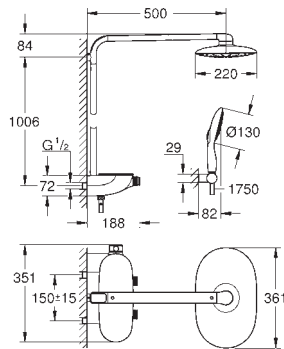

Rainshower System SmartControl Mono 360
Shower system with thermostat for wall mounting
Consisting of:
horizontal 500 mm shower arm
exposed SmartControl thermostat
allows change between:
head shower Rainshower Mono 360, spray plate white
GROHE PureRain/GROHE Rain O² spray*
Power&Soul 130 hand shower, spray plate white (27 673 LS0)
hand shower wall holder (27 055)
Silverflex shower hose 1750 mm (28 388 000)
min. recommended pressure 1.5 bar
GROHE DreamSpray perfect spray pattern
GROHE StarLight chrome finish
GROHE CoolTouch prevents scalding on hot surfaces
GROHE TurboStat compact cartridge
with wax thermoelement
GROHE EcoJoy technology for less water and perfect flow
GROHE SafeStop safety button at 38°C
(calibration required)
GROHE SafeStop Plus optional temperature limiter at 43°C included
GROHE SmartControl push for ON-OFF, turn for volume adjustment from EcoJoy to full flow
GROHE EasyReach shower tray
SpeedClean anti-limescale system
Inner WaterGuide for a longer life
suitable for instantaneous heaters from 18 kW/h
Twistfree preventing the hose from twisting
* to be decided during initial installation; factory default setting: GROHE PureRain