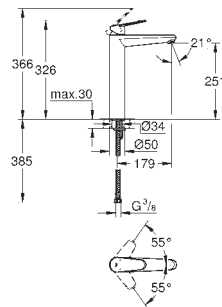

23 432 000   Chrome   4005176993763   286.48

Eurodisc Cosmopolitan Basin mixer 1/2" XL-Size
monobloc installation
metal lever
for free-standing basins
GROHE SilkMove 35 mm ceramic cartridge
adjustable flow rate limiter
adjustable minimum flow rate 2.5 l/min
GROHE StarLight chrome finish
GROHE EcoJoy SpeedClean mousseur 5.7 l/min
GROHE QuickFix Plus installation system
smooth body
flexible connection hoses
optional temperature limiter (46 375 000)