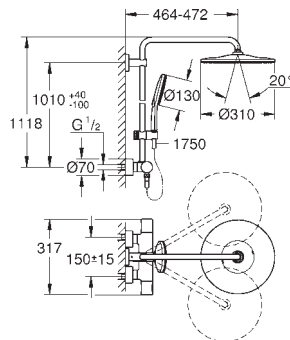

SHOWERS

26 648 LS0	moon white	4005176533068	984.00
------------	------------	---------------	--------

Rainshower SmartActive 310
Shower system with thermostat for wall mounting
 Consisting of:
 horizontal swivable 450 mm projection shower arm
exposed thermostatic shower
 with Aquadimmer function
 allows change between:
 head shower Rainshower Mono 310 (26 562)
 with ball joint
 rotation angle $\pm 15^\circ$
 hand shower Rainshower SmartActive 130 (26 574)
 adjustable height via gliding element
 including performance grip
 Silverflex shower hose 1750 mm (28 388 000)
GROHE TurboStat compact cartridge
 with wax thermoelement
GROHE SafeStop safety button at 38°C
 (calibration required)
GROHE SafeStop Plus optional temperature limiter at 43°C included
GROHE CoolTouch prevents scalding on hot surfaces
GROHE DreamSpray perfect spray pattern
GROHE One-Click Showering spray selection
 with one click
GROHE StarLight finish
GROHE EcoJoy 9.5 l/min flow limiter
GROHE QuickFix (upper bracket adjustable)
SpeedClean anti-limescale system
 suitable for instantaneous heaters from 18 kW/h
 minimum flow rate 7 l/min.
min. recommended pressure 1 bar