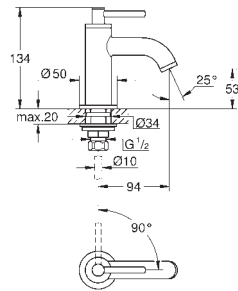

GROHE ATRIO

Ref. No.	Colour	EAN code	Retail Guide Price (£)
20 021 003	Chrome	4005176455193	239.00
20 021 DC3	supersteel	4005176455209	379.04
20 021 GL3	cool sunrise	4005176493393	374.44
20 021 DA3	warm sunset	4005176493416	374.44
20 021 AL3	Brushed Hard Graphite	4005176455216	433.16

Atrio
Pillar tap 1/2" XS-Size
headpart 1/2" - 90°
GROHE StarLight chrome finish
GROHE EcoJoy 5.7 l/min laminar mousseur
rapid installation system
mousseur
fixed spout
flexible connection hoses
with lever handle

21 022 003	Chrome	4005176454943	381.75
21 022 DC3	supersteel	4005176454950	606.42
21 022 GL3	cool sunrise	4005176492778	599.09
21 022 DA3	warm sunset	4005176492792	599.09
21 022 AL3	Brushed Hard Graphite	4005176454967	693.07