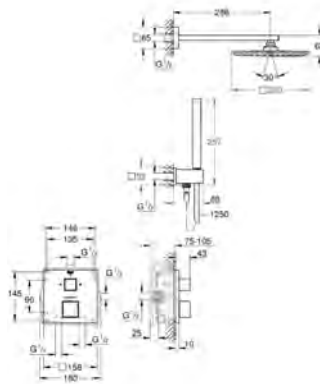

GROHE GROHTHERM CUBE

Ref. No.	Colour	EAN code	Retail Guide Price (£)
24 155 000	Chrome	4005176481192	528.73
24 155 DC0	supersteel	4005176574245	682.00
24 155 AL0	Brushed Hard Graphite	4005176585937	779.00

Grotherm Cube
Thermostatic bath tub mixer for 2 outlets with integrated shut off/diverter valve

set for final installation for GROHE Rapido SmartBox 35 600 000
GROHE TurboStat compact cartridge with wax thermostatic element
GROHE StarLight chrome finish wall escutcheon with **GROHE QuickFix** (covered escutcheon- and shaft sealing, covered fixing) metal escutcheon, retroactively 6° adjustable printed shower and bath symbol
GROHE SafeStop safety button at 38°C (calibration required)
GROHE SafeStop Plus optional temperature limiter at 43°C or 46°C included
GROHE AquaDimmer, integrated shut off/diverter valve
flow performance:
outlet B = 27 l/min
outlet C = 30 l/min
without roughing-in-set

35 600 000		4005176413469	132.18
GROHE Rapido SmartBox universal rough-in box for concealed installation			

34 741 000	Chrome	4005176481208	1,252.20

Grotherm Cube
Perfect shower set with Rainshower Allure 230

Consisting of:
Grotherm Cube set for final installation with Aquadimmer (24 154)
GROHE Rapido SmartBox universal rough-in box, 1/2" (35 600)
Rainshower Allure 230 metal head shower (27 479)
Rainshower shower arm (27 709)
hand shower Euphoria Cube (27 699 000) 9.5 l/min.
shower outlet elbow (26 370)
Silverflex shower hose 1250 mm (28 362)