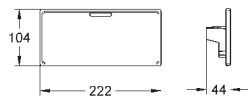

Grohtherm Cube
GROHE EasyReach tray
for Grohtherm Cube
removable for easy cleaning
Da Vinci satin white finish
suitable for Grohtherm Cube
- exposed thermostatic shower mixer with centre distance 150 mm
- exposed thermostatic bath mixer with centre distance 150 mm