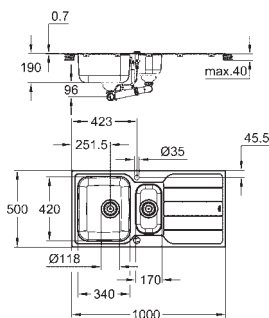

K500
Stainless Steel Sink with Drainer
model: K500 60-S 100/50 1.5 rev
mounting type: top mount or flush mount
material: stainless steel AISI 304 (V2A)
material thickness: 0.7 mm
GROHE StarLight finish
finish: satin finish
GROHE Whisper
min. cabinet size: 600 mm
dimensions: 1000 x 500 mm
1 bowl: 340 x 420 x 185 mm
0.5 bowl: 170 x 320 x 125 mm
GROHE QuickFix installation system
sink mountable left or right
cut-out (top mount): 982 x 482 mm
drilling holes: 2 x 35 mm
waste: Ø 3.5"/90 mm waste strainer with automatic waste fitting
accessories included: waste kit, basket strainer waste, mounting set

KITCHEN FITTINGS