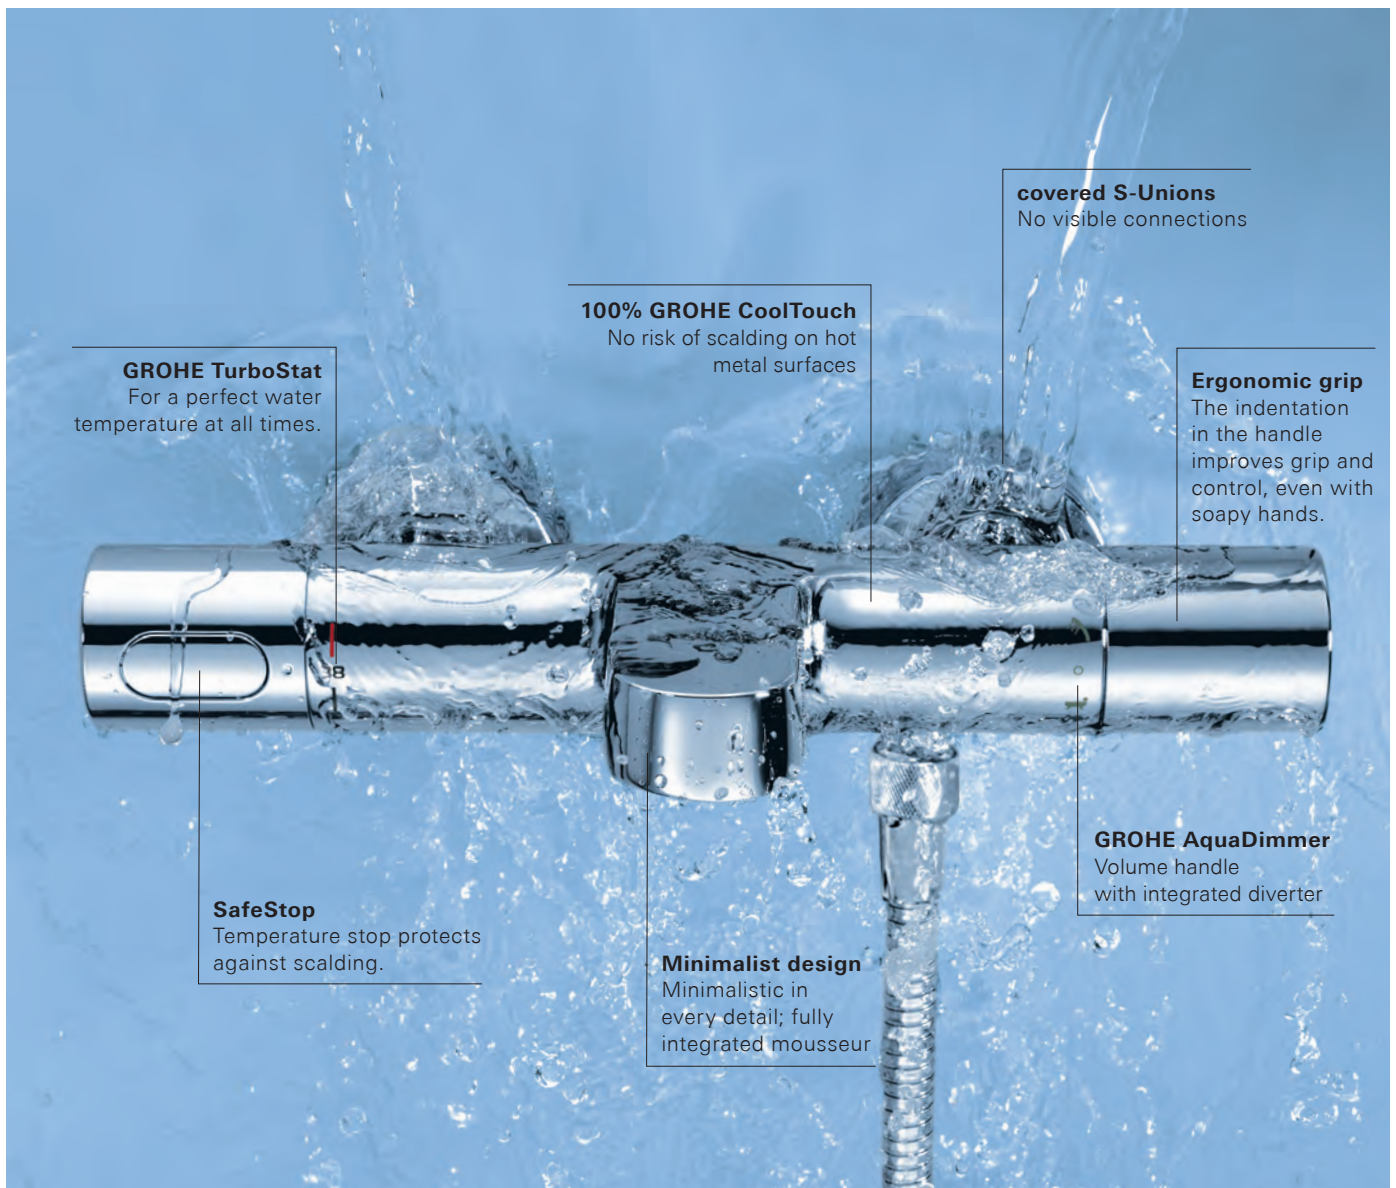

GROHTHERM 3000 COSMOPOLITAN

Minimalist & 100% GROHE CoolTouch.

Grotherm 3000 Cosmopolitan thermostats are based on an aesthetic philosophy based on simple cylinders in perfect proportions, creating balance and harmony enhanced by GROHE StarLight chrome, a deep luxurious finish.

While GROHE TurboStat maintains your perfect water temperature, GROHE CoolTouch eliminates the risk of scalding from hot chrome surfaces, while the EcoButton enables you to reduce your water consumption up to 50%.