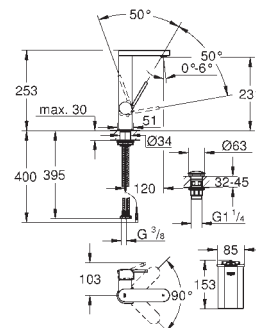

GROHE Plus
Single-lever basin mixer 1/2" with LED display L-Size
colour LED water temperature display
infra-red diverter: mousseur / Eco spray
automatic return to mousseur
monobloc installation
metal lever
28 mm ceramic cartridge
with **GROHE SilkMove**
with temperature limiter
GROHE StarLight chrome finish
SpeedClean mousseur
GROHE AquaGuide adjustable mousseur
rapid installation system
swivel spout with easy docking
swivel area 90°
smooth body with push-open pop-up waste set 1 1/4"
flexible connection hoses
1.5 V alkaline mono battery, 4 x mono cell
external battery
mains power retrofit possible

32 612 003	Chrome	4005176529696	199.00
32 612 DC3	supersteel	4005176574054	269.00
32 612 AL3	Brushed Hard Graphite	4005176585609	307.00