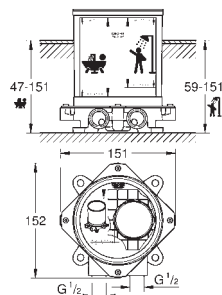

29 086 000		4005176935497	231.18

Rough-in set 1/2"
for floor-mounted tub spouts and mixers
without finishing trim set
installation plate with 360° horizontal and 3° vertical adjustment
installation depth 47-151 mm
depth compensation 104 mm
two 1/2" female connections (hot/cold supplies)
flushing plug