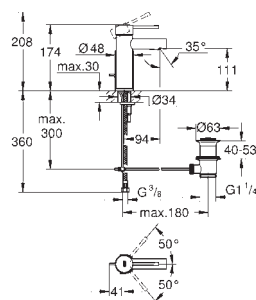

32 898 001	Chrome	4005176306860	153.74

Essence
Basin mixer 1/2"
S-Size
monobloc installation
metal lever
28 mm ceramic cartridge
with **GROHE SilkMove**
with temperature limiter
GROHE StarLight chrome finish
GROHE EcoJoy mousseur 5.7 l/min
GROHE QuickFix Plus installation system
pop-up waste set 1 1/4"
flexible connection hoses