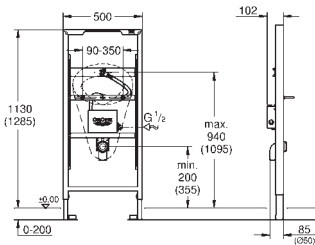

Rapid SL
Element for urinal with temperature sensor
with roughing-in set for T sensor
1.13 and 1.30 m installation height
for on-the-wall installations or studded walls
height adjustable fitting connections
HT-outlet bend Ø 50 mm
fixing bolts M8, with fixing device
for the ceramic
inlet connection and inlet connecting set
box for concealed installation
including roughing-in box
water group with stop valve and
flush elbow
for T sensor electronic please order installation set 39 368 000 or 39 369 000 (sold
separately)
for on-the-wall installation please order wall brackets 38 558 00M (sold separately)