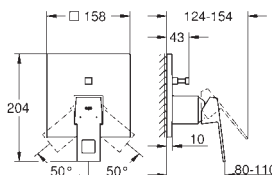

Eurocube
Single-lever mixer with 2-way diverter
set for final installation for
GROHE Rapido SmartBox 35 600 000
GROHE SilkMove 46 mm ceramic cartridge
GROHE StarLight chrome finish
wall escutcheon with **GROHE QuickFix**
(covered escutcheon- and shaft sealing, covered fixing)
metal escutcheon, retroactively 6° adjustable
metal lever
automatic 2-way diverter
flow performance:
outlet B = 27 l/min, outlet C = 27 l/min
without roughing-in-set

24 094 000	Chrome	4005176480638	223.00
24 094 DC0	supersteel	4005176574047	287.00
24 094 AL0	Brushed Hard Graphite	4005176585593	328.00