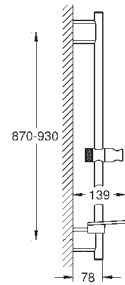

GROHE RAINSHOWER SMARTACTIVE

	Ref. No.	Colour	EAN code	Retail Guide Price (£)
	26 602 000	Chrome	4005176486531	93.00
	Rainshower SmartActive Shower rail, 600 mm with wall holders made of metal glide element and swivel holder GROHE QuickFix (variable distance between wall shower holders to adapt to existing holes) GROHE TileFix adjustable depth on upper and lower bracket GROHE EasyReach tray GROHE StarLight chrome finish			
	26 603 000	Chrome	4005176486548	98.00
	26 603 BE0	polished nickel	4005176558719	196.00
	26 603 EN0	brushed nickel	4005176558740	215.00
	26 603 GL0	cool sunrise	4005176558757	196.00
	26 603 GN0	brushed cool sunrise	4005176558764	215.00
	26 603 DA0	warm sunset	4005176558726	196.00
	26 603 DL0	brushed warm sunset	4005176558733	215.00
	26 603 A00	hard graphite	4005176558696	196.00
	26 603 AL0	Brushed Hard Graphite	4005176558702	215.00
	Rainshower SmartActive Shower rail, 900 mm with wall holders made of metal glide element and swivel holder GROHE QuickFix (variable distance between wall shower holders to adapt to existing holes) GROHE TileFix adjustable depth on upper and lower bracket GROHE EasyReach tray GROHE StarLight chrome finish