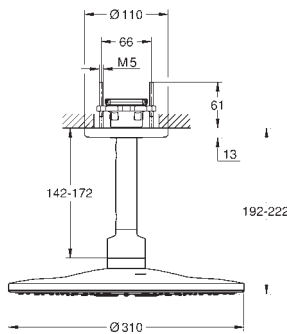

Rainshower SmartActive 310
Head shower set 430 mm, 2 sprays
Consisting of:
head shower Rainshower SmartActive 310, spray plate moon white
2 spray patterns:
GROHE PureRain, ActiveRain
horizontal 430 mm shower arm
GROHE DreamSpray perfect spray pattern
GROHE StarLight finish
SpeedClean anti-limescale system
Inner WaterGuide for a longer life
requires rough-in set 26 483 000 or 26 484 000 - to be ordered separately

26 477 000	Chrome	4005176423772	519.87
26 477 DC0	supersteel	4005176526244	656.97
26 477 BE0	polished nickel	4005176557194	750.85
26 477 EN0	brushed nickel	4005176557224	797.76
26 477 GL0	cool sunrise	4005176557231	750.85
26 477 GN0	brushed cool sunrise	4005176557248	797.76
26 477 DA0	warm sunset	4005176557200	750.85
26 477 DL0	brushed warm sunset	4005176557217	797.76
26 477 A00	hard graphite	4005176557170	750.85
26 477 AL0	Brushed Hard Graphite	4005176557187	797.76

Rainshower SmartActive 310
Head shower set ceiling 142 mm, 2 sprays
Consisting of:
head shower Rainshower SmartActive 310
2 spray patterns:
GROHE PureRain, ActiveRain
142 mm ceiling shower arm
GROHE DreamSpray perfect spray pattern
GROHE StarLight chrome finish
SpeedClean anti-limescale system
Inner WaterGuide for a longer life
requires rough-in set 26 483 000 or 26 484 000 - to be ordered separately

26 477 LS0	moon white	4005176425912	682.46