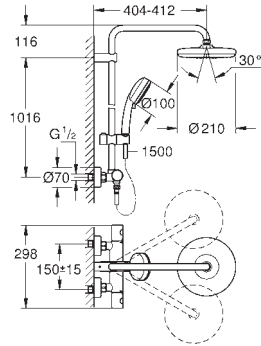

GROHE TEMPESTA SYSTEM

Ref. No.	Colour	EAN code	Retail Guide Price (£)

26 302 001	Chrome	4005176408137	491.25

Tempesta Cosmopolitan System 210

Shower system with thermostat for wall mounting

Consisting of:

horizontal swivable 390 mm projection shower arm

exposed thermostatic shower

with Aquadimmer function

allows change between:

head shower Tempesta 210 (26 408)

Rain spray pattern

with ball joint

rotation angle $\pm 15^\circ$

hand shower Tempesta Cosmopolitan 100 (27 571 001)

2 spray patterns:

Rain, Jet

adjustable height via gliding element

Relaxaflex shower hose 1500 mm (28 161)

GROHE TurboStat compact cartridge

with wax thermoelement

GROHE SafeStop safety button at 38°C

(calibration required)

GROHE SafeStop Plus optional temperature limiter at 43°C included

GROHE DreamSpray perfect spray pattern

GROHE StarLight chrome finish

SpeedClean anti-limescale system

Inner WaterGuide for a longer life

suitable for instantaneous heaters from 18 kW/h

minimum flow rate 7 l/min.

min. recommended pressure 1 bar

optional upgrade: **GROHE EasyReach** tray (26 362)

SHOWERS