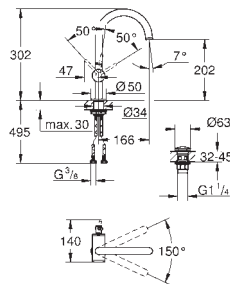

32 042 003	Chrome	4005176454448	357.42
32 042 DC3	supersteel	4005176454455	568.50
32 042 GL3	cool sunrise	4005176492143	561.64
32 042 DA3	warm sunset	4005176492167	561.64
32 042 AL3	Brushed Hard Graphite	4005176454462	649.72

Atrio
Single-lever basin mixer 1/2"
L-Size
monobloc installation
28 mm ceramic cartridge
with **GROHE SilkMove**
with temperature limiter
GROHE StarLight chrome finish
GROHE EcoJoy 5.7 l/min laminar mousseur
swivel tubular C-spout with mousseur
stop limiter
Push-open waste set 1 1/4"
flexible connection hoses