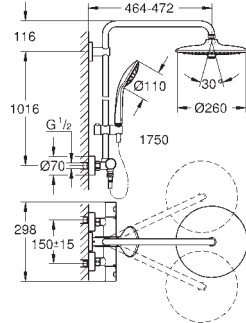

GROHE EUPHORIA SHOWER SYSTEM

Ref. No.	Colour	EAN code	Retail Guide Price (£)
27 296 002	Chrome	4005176417818	571.86

Euphoria System 260
Shower system with thermostat for wall mounting
Consisting of:
horizontal swivable 450 mm projection shower arm
exposed thermostatic shower
with Aquadimmer function
allows change between:
head shower Euphoria 260 (26 455)
3 spray patterns:
Rain, SmartRain, Jet
with ball joint
rotation angle $\pm 15^\circ$
hand shower Euphoria 110 Massage
(27 221 000)
3 spray patterns:
Rain, SmartRain, Massage
adjustable height via gliding element
Silverflex shower hose 1750 mm (28 388 000)
GROHE TurboStat compact cartridge
with wax thermoelement
GROHE SafeStop safety button at 38°C
(calibration required)
GROHE SafeStop Plus optional temperature limiter at 43°C included
GROHE DreamSpray perfect spray pattern
GROHE StarLight chrome finish
GROHE SprayDimmer (Stepless
flow rate reduction)
SpeedClean anti-limescale system
Inner WaterGuide for a longer life
Twistfree preventing the hose from twisting
suitable for instantaneous heaters from 18 kW/h
minimum flow rate 7 l/min.
min. recommended pressure 1 bar
optional upgrade: **GROHE EasyReach** tray (26 362)

SHOWERS

27 615 001	Chrome	4005176417825	571.86