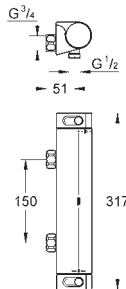

Grohtherm 2000
Thermostatic shower mixer 1/2"
wall mounted
GROHE CoolTouch safety housing
GROHE StarLight chrome finish
GROHE Aqua Paddle ergonomically shaped handles
GROHE SafeStop safety button at 38°C
(calibration required)
GROHE SafeStop Plus optional temperature limiter at 43°C included
GROHE TurboStat compact cartridge with wax thermoelement
integrated mixed water shut off
volume handle with **GROHE EcoButton** (economy button with individually adjustable economy stop)
ceramic headpart 1/2", 180°
shower bottom outlet 1/2"
built-in non return valves
dirt strainers
protected against backflow
without connection unions for wall mounting
chrome plated union nuts
GROHE EcoJoy technology for less water and perfect flow

34 464 001	Chrome	4005176926433	374.96