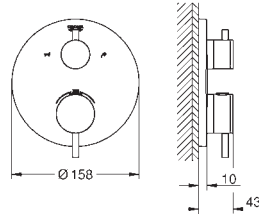

GROHE ATRIO

Ref. No.	Colour	EAN code	Retail Guide Price (£)
24 138 003	Chrome	4005176481017	642.86
24 138 DC3	supersteel	4005176481024	898.59
24 138 GL3	cool sunrise	4005176564505	887.73
24 138 DA3	warm sunset	4005176564482	888.00
24 138 AL3	Brushed Hard Graphite	4005176481031	1,026.96

Atrio

Thermostatic bath tub mixer for 2 outlets with integrated shut off/diverter valve

set for final installation for

GROHE Rapido SmartBox 35 600 000

GROHE TurboStat compact cartridge

with wax thermoelement

GROHE StarLight chrome finish

wall escutcheon with **GROHE QuickFix**

(covered escutcheon- and shaft sealing, covered fixing)

metal escutcheon, retroactively 6° adjustable

printed shower and bath symbol

GROHE SafeStop safety button at 38°C

(calibration required)

GROHE SafeStop Plus optional temperature limiter at 43°C or 46°C included

GROHE AquaDimmer, integrated shut off/diverter valve

metal handles

flow performance:

outlet B = 27 l/min

outlet C = 30 l/min

without roughing-in-set

35 600 000		4005176413469	132.18
GROHE Rapido SmartBox universal rough-in box for concealed installation