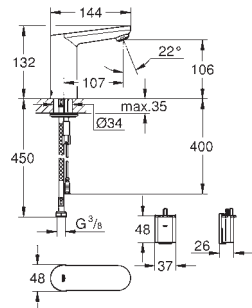

Eurosmart Cosmopolitan E
Infra-red electronic basin tap 1/2"
with infrared sensor for bi-directional communication
for monitoring, configuration and servicing
for cold or premixed water
6V lithium battery, type CR-P2
battery lifetime approx. 7 years (150 actuations a day)
GROHE StarLight chrome finish
GROHE EcoJoy mousseur 5.7 l/min
flexible connection hose
dirt strainer
with integrated solenoid valve
external battery
rapid installation system
multistage battery status display
7 pre-set programs
auto flush
thermal disinfection
cleaning mode
additional functions and precise settings
by remote control 36 407
CE approved
noise classification 1 in accordance
with DIN4109
type of protection faucet IP 59K

36 330 001   Chrome   4005176305788   352.86