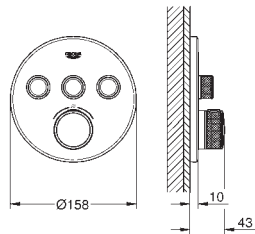

GROHE GROHTHERM SMARTCONTROL

Ref. No.	Colour	EAN code	Retail Guide Price (£)
29 121 000	Chrome	4005176412271	560.46
29 121 DC0	supersteel	4005176455094	714.00
29 121 BE0	polished nickel	4005176493164	793.78
29 121 EN0	brushed nickel	4005176493171	837.00
29 121 GL0	cool sunrise	4005176493188	793.78
29 121 GN0	brushed cool sunrise	4005176493195	847.00
29 121 DA0	warm sunset	4005176493201	793.78
29 121 DL0	brushed warm sunset	4005176493218	846.71
29 121 A00	hard graphite	4005176493225	793.78
29 121 AL0	Brushed Hard Graphite	4005176455100	918.30

Grotherm SmartControl
Thermostat for concealed installation with 3 valves
set for final installation for
GROHE Rapido SmartBox 35 600 000
metal wall escutcheon with **GROHE QuickFix** (covered escutcheon and shaft sealing, covered fixing), retroactively 6° adjustable
GROHE StarLight chrome finish
GROHE SmartControl push for ON-OFF, turn for volume adjustment from EcoJoy to full flow
exchangeable symbols
GROHE TurboStat compact cartridge with wax thermoelement
GROHE ProGrip with knurl structure
GROHE SafeStop safety button at 38°C
(calibration required)
GROHE SafeStop Plus optional temperature limiter at 43°C or 46°C included
built-in non return valve and dirt strainers
multiple outlets can be run simultaneously
without roughing-in-set
flow performance:
outlet A = 23 l/min
outlet B = 27 l/min
outlet C = 23 l/min
outlet A + B = 33 l/min
outlet A + B + C = 36 l/min

35 600 000		4005176413469	132.18
GROHE Rapido SmartBox universal rough-in box for concealed installation			

29 122 000	Chrome	4005176412288	341.57
29 122 DC0	supersteel	4005176455117	436.00
29 122 BE0	polished nickel	4005176493232	484.36
29 122 EN0	brushed nickel	4005176413728	469.00
29 122 GL0	cool sunrise	4005176515194	484.36
29 122 GN0	brushed cool sunrise	4005176515200	516.64
29 122 DA0	warm sunset	4005176515217	484.36
29 122 DL0	brushed warm sunset	4005176515224	516.64
29 122 A00	hard graphite	4005176515231	484.36
29 122 AL0	Brushed Hard Graphite	4005176455124	469.00