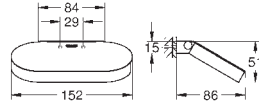

GROHE SELECTION

Ref. No.	Colour	EAN code	Retail Guide Price (£)
41 069 000	Chrome	4005176578410	79.00
41 069 DC0	supersteel	4005176578427	110.00
41 069 BE0	polished nickel	4005176578434	118.00
41 069 EN0	brushed nickel	4005176578441	126.00
41 069 GL0	cool sunrise	4005176578458	118.00
41 069 GN0	brushed cool sunrise	4005176578465	126.00
41 069 DA0	warm sunset	4005176578472	118.00
41 069 DL0	brushed warm sunset	4005176578489	126.00
41 069 A00	hard graphite	4005176578496	118.00
41 069 AL0	Brushed Hard Graphite	4005176578502	126.00

Selection
Toilet roll holder
with cover
material: metal
wall mounted
concealed fastening
GROHE StarLight chrome finish