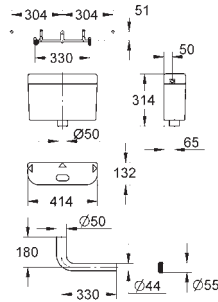

GROHE FLUSHING CISTERNS

Ref. No.   Colour   EAN code   Retail Guide Price (£)

37 762 SH0   alpine white   4005176213250   72.41

Flushing cistern for WC
for concealed bath furniture installation
non-interruptible flush cycle
flush button not included
min. recommended pressure 0.2 bar
ABS flush pipe 180 mm x 320 mm
connection from the left/right hand side

37 945 SH0   alpine white   4005176256387   72.41