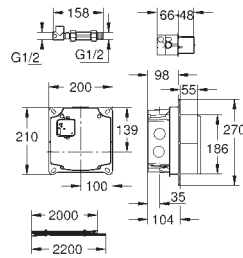

GROHE EUROCUBE E

Ref. No.	Colour	EAN code	Retail Guide Price (£)

36 264 001		4005176416279	210.45

Concealed mounting box
wall installation
for installation with pre-mixed or cold water
suitable for IR-sets for final installation
connection housing for power supply
suitable for 36 447 000, 36 442 000

38 748 002	Chrome	4005176416323	495.97