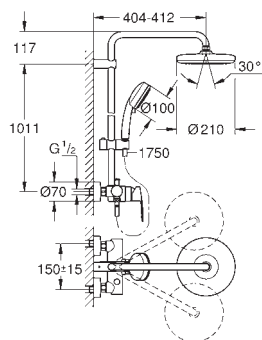

Tempesta Cosmopolitan System 210

Shower system with single lever for wall mounting

Consisting of:

horizontal swivable 390 mm projection shower arm

exposed single-lever shower mixer

with diverter

allows change between:

head shower Tempesta 210 (26 408)

Rain spray pattern

with ball joint

rotation angle $\pm 15^\circ$

hand shower Tempesta Cosmopolitan 100 (27 571 001)

2 spray patterns:

Rain, Jet

adjustable height via gliding element

Rotaflex shower hose 1750 mm 1/2" x 1/2" (28 410)

GROHE SilkMove 46 mm ceramic cartridge

GROHE DreamSpray perfect spray pattern

GROHE StarLight chrome finish

SpeedClean anti-limescale system

Inner WaterGuide for a longer life

Twistfree preventing the hose from twisting

suitable for instantaneous heaters from 18 kW/h

minimum flow rate 7 l/min.

min. recommended pressure 1 bar