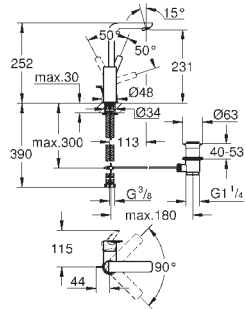

GROHE LINEARE

Ref. No.   Colour   EAN code   Retail Guide Price (£)

23 296 001   **Chrome**   4005176409127   297.54
23 296 DC1   **supersteel**   4005176412738   407.90

Lineare
Single-lever basin mixer 1/2"
L-Size
monobloc installation
metal lever
28 mm ceramic cartridge
with **GROHE SilkMove**
with temperature limiter
GROHE StarLight chrome finish
GROHE EcoJoy SpeedClean mousseur 5.7 l/min
GROHE QuickFix Plus installation system
swivel spout with mousseur
and stop limiter
pop-up waste set 1 1/4"
flexible connection hoses