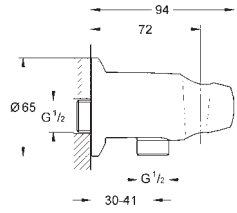

GROHE SHOWER ACCESSORIES

	Ref. No.	Colour	EAN code	Retail Guide Price (£)
	28 626 000	Chrome	4005176041358	51.42
	Relaxa Shower outlet elbow, 1/2" shower connection 1/2" wall connection 1/2" male thread GROHE StarLight chrome finish with matt chrome cap			
	28 678 000	Chrome	4005176116711	51.42
	28 636 000	Chrome	4005176078606	54.20
	ditto, for IG-combination			
	28 406 000	Chrome	4005176264566	51.42
	Movario Shower outlet elbow, 1/2" with shower holder protected against backflow GROHE StarLight chrome finish			
	28 628 000	Chrome	4005176041396	51.82
	Relaxa Shower outlet elbow, 1/2" with wall shower holder male thread GROHE StarLight chrome finish			
	28 679 000	Chrome	4005176116759	51.42
	ditto, protected against backflow			

SHOWERS