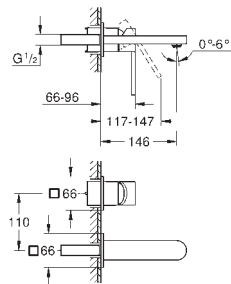

29 303 003	Chrome	4005176529764	249.00
29 303 DC3	supersteel	4005176574108	328.00
29 303 AL3	Brushed Hard Graphite	4005176585654	374.00

GROHE Plus
2-hole basin mixer
M-Size
wall mounted
set for final installation for
23 200 000
without concealed body
metal escutcheon
metal lever
GROHE StarLight chrome finish
GROHE EcoJoy SpeedClean mousseur 5.7 l/min
GROHE AquaGuide adjustable mousseur
centre distance 110 mm
projection 147 mm
min. recommended pressure 1 bar

29 306 003	Chrome	4005176529771	259.00

ditto, projection 203 mm