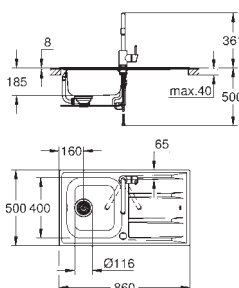

Concetto
Kitchen sink and tap bundle
Consisting of:
K400 stainless steel sink with drainer (31 566 SD0)
Concetto single lever sink mixer (32 663 003)
high spout
monobloc installation
GROHE StarLight chrome finish
GROHE SilkMove 35 mm ceramic cartridge
pull out mousseur spout
adjustable flow rate limiter
swivel tubular spout
swivel area 360°
protected against backflow
flexible connection hoses
rapid installation system

KITCHEN
FITTINGS