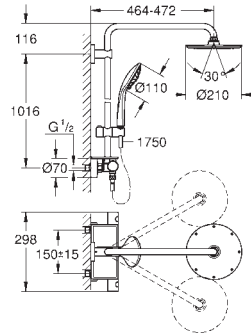

GROHE EUPHORIA SHOWER SYSTEM

Ref. No.	Colour	EAN code	Retail Guide Price (£)
26 363 000	Chrome	4005176339264	695.75

Euphoria System 210
Shower system with thermostat for wall mounting
Consisting of:
horizontal swivable 450 mm projection shower arm
exposed thermostatic shower
with Aquadimmer function
allows change between:
metal head shower Rainshower Cosmopolitan 210 (28 368 000)
Rain spray pattern
with ball joint
rotation angle $\pm 15^\circ$
hand shower Euphoria 110 Massage (27 221 000)
adjustable height via gliding element
Silverflex shower hose 1750 mm (28 388 000)
GROHE EasyReach tray (26 362 LN0)
minimum flow rate 7 l/min.
GROHE DreamSpray perfect spray pattern
GROHE StarLight chrome finish
GROHE TurboStat compact cartridge
with wax thermoelement
GROHE SafeStop safety button at 38°C
(calibration required)
GROHE SafeStop Plus optional temperature limiter at 43°C included
SpeedClean anti-limescale system
Inner WaterGuide for a longer life
Twistfree preventing the hose from twisting

SHOWERS

27 964 000	Chrome	4005176929595	717.86