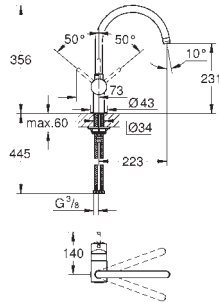

32 917 000	Chrome	4005176230950	167.97
32 917 DC0	supersteel	4005176804946	210.23
32 917 KS0	velvet black	4005176980640	227.14
32 917 DA0	warm sunset	4005176488719	239.00
32 917 DL0	brushed warm sunset	4005176488726	239.00
32 917 A00	hard graphite	4005176488696	239.00
32 917 AL0	Brushed Hard Graphite	4005176488702	239.00

Minta
Single-lever sink mixer 1/2"
C-spout
monobloc installation
GROHE StarLight finish
GROHE SilkMove 46 mm ceramic cartridge
adjustable flow rate limiter
swivel tubular spout
selectable swivel area : 0° / 150° / 360°
flexible connection hoses
with compression nut
rapid installation system
optional temperature limiter (46 308 000)