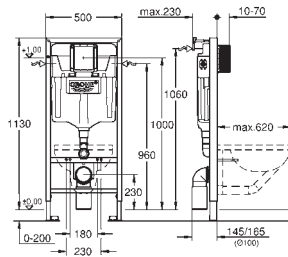

GROHE RAPID SL FOR WC

Ref. No.	Colour	EAN code	Retail Guide Price (£)

38 680 001		4005176863509	397.08

Rapid SL
Element for WC, 1.13 m installation height with flushing cistern GD 2, 6 l - 2.6 l
for on-the-wall installations or studded walls
powder coated steel frame, self-supporting
for dry-cladding, completely pre-assembled
with fixed connections
quick adjustment, lockable
fixing material
NF approved
2 WC fixing bolts
fixing device for ceramic
WC ceramics with small bearing area (< 205 mm) require additional accessory 38 779 000
distance of fixing bolts 180/230 mm
PVC outlet bend 100 mm
spacer Ø 80 mm
inlet and outlet connecting set

flushing cistern GD 2, 6 - 9 l, containing following features:

factory set 6 l and 3 l
pneumatic discharge valve offering 2 modes of operation: dual flush or single flush
water supply from left/right or back
low noise (group I acc. to German Noise Specification)
Insulated against condensation
1/2" water supply connection including integrated angle valve and push fit flexible hose union
no tools required for the installation
of the inspection shaft incl. protection during construction phase
inspection shaft for vertical or horizontal use
allows for flush plate to be installed vertically or horizontally.

including wall brackets 38 558 00M for on-the-wall installation for mounting of small flush plates please order revision shaft 40 911 000 (sold separately)

38 675 001		4005176863516	308.61