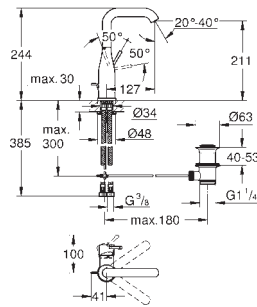

Essence
Basin mixer 1/2"
M-Size
monobloc installation
metal lever
28 mm ceramic cartridge
with **GROHE SilkMove**
with temperature limiter
GROHE StarLight chrome finish
GROHE EcoJoy mousseur 5.7 l/min
GROHE AquaGuide adjustable mousseur
GROHE QuickFix Plus installation system
swivel spout with mousseur
and stop limiter
smooth body
flexible connection hoses