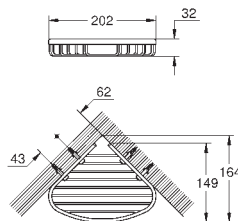

BauCosmopolitan
Soap wire basket
material: metal
for corner installation
large
suitable for screwing (including screws and dowels)

40 664 001	Chrome	4005176327841	32.91