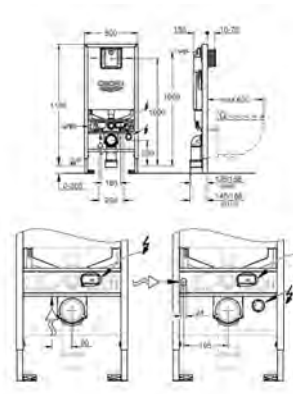

GROHE SENSIA ARENA

Ref. No.	Colour	EAN code	Retail Guide Price (£)

39 596 000		4005176527494	333.00

**Rapid SLX
Element for WC, 1.13 m installation height with integrated socket and shower toilet connection**

with flushing cistern GD 2 , 6 l - 2.6 l

with integrated power socket
ready for shower toilets (water)
small revision shaft for small flush plates
for on-the-wall installations or studded walls
powder coated steel frame, self-supporting
for dry-cladding, completely pre-assembled
with fixed connections
quick adjustment, lockable
fixing material
TÜV approved
2 WC fixing bolts
fixing device for ceramic
distance of fixing bolts 180/230 mm
outlet bend Ø 90 mm
depth adjustable
reducer Ø 90/110 mm
inlet and outlet connecting set

flushing cistern GD 2, 3 - 6 l, containing following features:

factory set 6 l and 3 l
pneumatic discharge valve offering 2 modes of operation: dual flush or single flush
water supply from right, back or top
low noise (group I acc. to German Noise Specification)
fully insulated against condensation
1/2" water supply connection including integrated angle valve and push fit flexible hose union
no tools required for the installation
of the inspection shaft incl. protection during construction phase
for vertical use

including flow manager
reduces flow of the flush
prevents overspill in rimless toilets
easy flow regulation via inspection shaft without removing the valves
for on-the-wall installation please order wall brackets 38 558 00M (sold separately)
for mounting of flush plates 156 x 197 mm please order revision shaft 66 791 000 (sold separately)

46 944 001		4005176479977	199.00