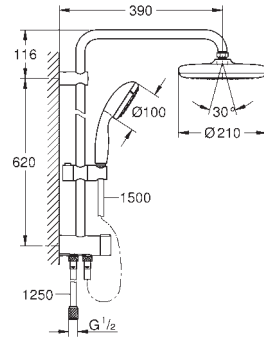

GROHE TEMPESTA SYSTEM

Ref. No.	Colour	EAN code	Retail Guide Price (£)
26 381 001	Chrome	4005176451980	241.93

Tempesta System 210

Flex shower system with diverter for wall mounting

Consisting of:

horizontal 390 mm shower arm, adjustable before installation
change by diverter between hand shower, head shower or head shower Eco setting

head shower Tempesta 210 (26 408)

2 spray patterns (via diverter):

chrome plated spray face

with ball joint

rotation angle $\pm 15^\circ$

hand shower Tempesta 100 (27 852)

Rain spray pattern

adjustable height via gliding element

distance between diverter and upper bracket: 620 mm

shower hose Relexaflex 1500 mm (28 151)

shower hose Relexaflex 1250 mm (28 150)

flexible installation: connection to faucet / wall union for water supply with 1/2"

thread of the 1250 mm shower hose

GROHE DreamSpray perfect spray pattern

GROHE StarLight chrome finish

SpeedClean anti-limescale system

Inner WaterGuide for a longer life

ShockProof silicone ring prevents damage caused by a shower falling

suitable for instantaneous heaters from 18 kW/h

minimum flow rate 7 l/min.