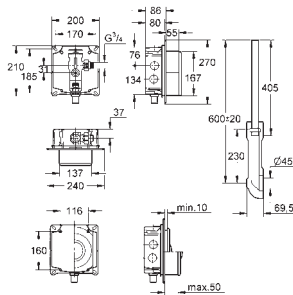

37 157 000   4005176142932   269.75

Flush valve for WC
concealed installation
3/4"
stop valve
6 - 14 l adjustable
for **low pressure**
for wash-down and wash-out bowls
flow pressure range from 0.6 - 3.0 bar
(min. static pressure 1.5 bar)
with flow rate adjustment
box for concealed installation with
flush elbow
flush pipe adjustable in length
without wall plate/actuation
volume needed: 1.6 l/sec