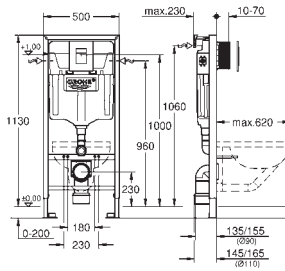

38 772 001	Chrome	4005176863288	374.97

Rapid SL
3-in-1 set for WC, 1.13 m installation height
with flushing cistern GD 2 , 6 l - 2.6 l
Consisting of:
Rapid SL element for WC (38 528 001)
Skate Cosmopolitan flush plate, chrome (38 732 000)
Rapid SL front wall brackets (38 558 00M)