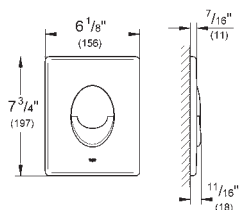

38 505 000	Chrome	4005176290053	48.64
38 505 SH0	alpine white	4005176290046	32.08
38 505 P00	matt chrome	4005176290060	87.35

Skate Air

Flush plate

for dual flush or start & stop actuation
for pneumatic drop valve AV1

for vertical installation

GROHE StarLight chrome finish

GROHE EcoJoy technology for less water and perfect flow

38 506 000	Chrome	4005176290121	70.76
38 506 SH0	alpine white	4005176290114	65.29
38 506 P00	matt chrome	4005176290138	72.41

ditto, horizontal installation