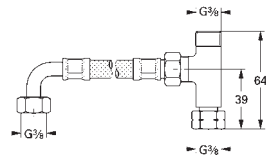

GROHE EUROECO SPECIAL

Ref. No.	Colour	EAN code	Retail Guide Price (£)
47 533 000	Chrome	4005176207181	30.43

**Grotherm Micro
Connection set**
for Grotherm Micro (34 487 000)
Consisting of:
union nut 3/8"
T-unit
2 outlets 3/8" male thread
flexible connection hose
GROHE StarLight chrome finish