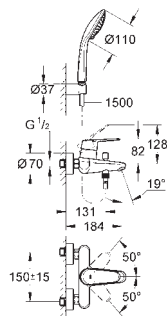

Eurodisc Cosmopolitan
Single-lever bath/shower mixer 1/2"
wall mounted
metal lever
GROHE SilkMove 46 mm ceramic cartridge
GROHE StarLight chrome finish
adjustable flow rate limiter
adjustable minimum flow rate 2.5 l/min
automatic diverter: bath/shower
mousseur
integrated non-return valve
in the shower outlet 1/2"
S-unions
protected against backflow
optional temperature limiter (46 308 000)
noise classification 1 in accordance
with DIN4109
with shower set
Consisting of:
hand shower euphoria 110 Champagne (27 222)
wall shower holder (27 056)
Relaxaflex hose 1500 mm 1/2" x 1/2" (28 151)