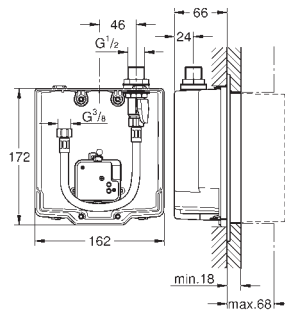

36 337 001		4005176595417	115.00

Euroeco Cosmopolitan E Concealed mounting box

wall installation for installation with pre-mixed or cold water suitable for IR-sets for final installation stop valve

connection housing for power supply suitable for 36 410 000, 36 334 SD0, 36 335 SD0, 36 273 000

allows for waterproofing of wall construction surrounding the concealed body with sealing sleeve