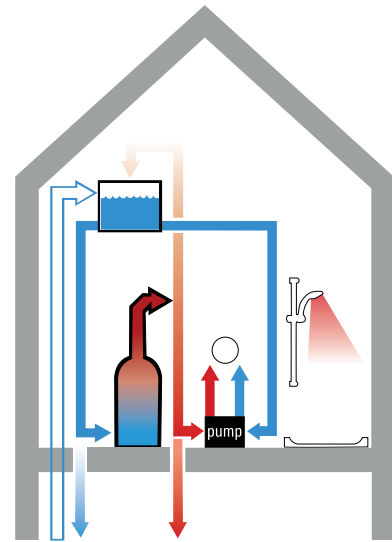

BOOSTED GRAVITY FED WATER SYSTEM

Your home has:

- A cold water storage tank in the loft
- A hot water cylinder (usually in an airing cupboard)
- An additional booster pump

How does it work?

- 1 - Cold water is fed to a storage tank in the loft
- 2 - Water passes to a cylinder where it is heated by a boiler circuit flow
- 3 - The pressure of water is determined by a separately installed pump (1–3 bar/dynamic) (Fig 3)