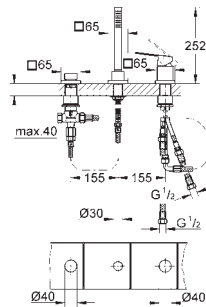

Eurocube
3-hole bath combination trim set
GROHE SilkMove 46 mm ceramic cartridge
GROHE StarLight chrome finish
Consisting of:
single lever mixer operating element
diverter bath/shower
without spout
Euphoria Cube hand shower (27 699 000) 9.4 l/min
metal shower hose 2000 mm
flexible connection hoses
connection for shower hose
protected against backflow
for use with 29 037 000
for combination with 28 990 / 28 991

29 037 000		4005176865749	762.09