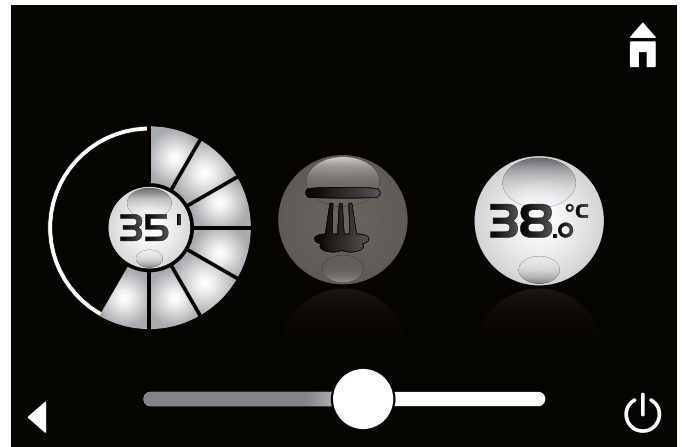

STEAM

Experience regeneration in its purest form with the GROHE steam modules. Gentle steam not only enhances our sense of emotional well-being, but also has a positive effect on the entire body. It opens the pores, detoxifies the body, hydrates the skin and helps the muscles to relax.

A small niche at the top of the steam outlet close to the source of the steam can be topped up with pure essential oils that enriches the mist to give an all-embracing aroma and a truly relaxing experience.