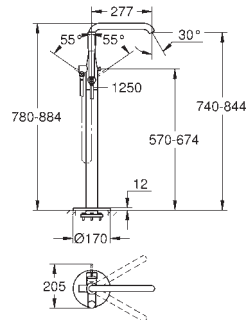

GROHE ESSENCE

Ref. No.	Colour	EAN code	Retail Guide Price (£)
23 491 001	Chrome	4005176307263	1,138.19
23 491 DC1	supersteel	4005176371127	1,636.94
23 491 BE1	polished nickel	4005176426605	1,753.87
23 491 EN1	brushed nickel	4005176371134	1,870.78
23 491 GL1	cool sunrise	4005176407581	1,753.87
23 491 GN1	brushed cool sunrise	4005176426582	1,870.78
23 491 DA1	warm sunset	4005176407574	1,753.87
23 491 DL1	brushed warm sunset	4005176426599	1,870.78
23 491 A01	hard graphite	4005176407598	1,753.87
23 491 AL1	Brushed Hard Graphite	4005176407604	1,870.78

Essence

Single-lever bath mixer 1/2", floor mounted

set for final installation for
45 984 001

without roughing-in-set

GROHE SilkMove 35 mm ceramic cartridge
with temperature limiter

GROHE StarLight chrome finish

automatic diverter: bath/shower

swivel spout with mousseur

and stop limiter

projection 277 mm

integrated non-return valve

in the shower outlet 1/2"

with shower holder

for chrome: hand shower 27400000

Silverflex shower hose 1250 mm (28 362)

protected against backflow