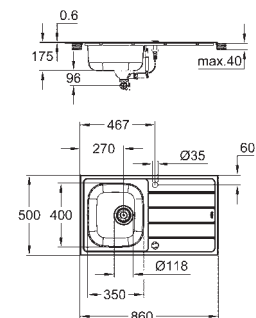

K200
Stainless Steel Sink with Drainer
model: K200 45-S 86/50 1.0 rev
mounting type: top mount
material: stainless steel AISI 304 (V2A)
material thickness: 0.6 mm
GROHE StarLight finish
finish: satin finish
GROHE Whisper
min. cabinet size: 450 mm
dimensions: 860 x 500 mm
1 bowl: 350 x 400 x 160 mm
GROHE QuickFix installation system
sink mountable left or right
cut-out (top mount): 842 x 482 mm
drilling holes: 2 x 35 mm
waste: Ø 3.5"/90 mm waste strainer with automatic waste fitting
accessories included: automatic waste fitting, waste kit, basket strainer waste, mounting set