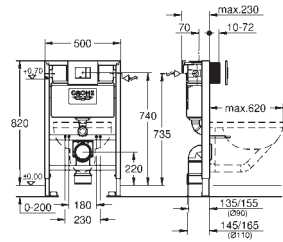

Rapid SL
4-in-1 set for WC, 0.82 m installation height
with flushing cistern 6 - 3 l

Consisting of:
Rapid SL element for WC (38 526 000)
Skate Cosmopolitan flush plate, chrome (38 732 000)
GROHE Fresh retro-fit set (38 796 000)
Rapid SL front wall brackets (38 558 00M)

39 501 000	Chrome	4005176453878	372.74