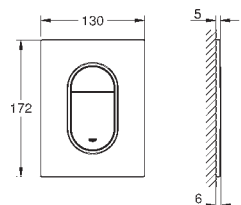

37 624 000	Chrome	4005176416095	73.23
37 624 P00	matt chrome	4005176416101	97.34
37 624 SH0	alpine white	4005176416118	60.25
37 624 DC0	supersteel	4005176416125	165.70
37 624 BE0	polished nickel	4005176529085	165.67
37 624 EN0	brushed nickel	4005176529122	165.67
37 624 GL0	cool sunrise	4005176529054	165.67
37 624 GN0	brushed cool sunrise	4005176529092	165.67
37 624 DA0	warm sunset	4005176529061	165.67
37 624 DL0	brushed warm sunset	4005176529108	165.67
37 624 A00	hard graphite	4005176529078	165.67
37 624 AL0	Brushed Hard Graphite	4005176529115	165.67

Arena Cosmopolitan S

Flush plate

for dual flush or start & stop actuation
for pneumatic drop valve AV1
compatible with Rapid SL/GD2 1.13 m

for vertical installation

130 x 172 mm
made of ABS

GROHE StarLight chrome finish

GROHE EcoJoy technology for less water and perfect flow
flush plate with magnetic holder and fixing brackets included
small inspection shaft 40 911 000 sold separately