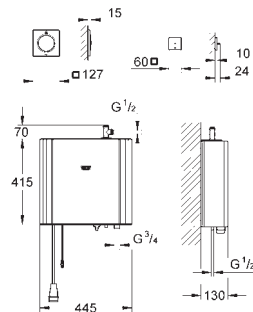

GROHE F-DIGITAL DELUXE

Ref. No.	Colour	EAN code	Retail Guide Price (£)
27 934 000	Chrome	4005176927157	3,272.98

GROHE F-digital Deluxe Steam generator 6.6 kW with steam outlet and temperature sensor

Consisting of:

steam generator

415 x 445 x 130 mm
suitable for rooms up to 12.5 m³
supply voltage 400 V 3L+N+PE AC, 50 Hz
power 6.6 kW
water inlet 3/4"
operating pressure 1 - 5 bar (above pressure reducer)
automatic emptying
water outlet 1/2"
steam temperature: max. 55°C
steam outlet 1/2"

type of protection IP 23

CE approved

with connection plug

steam outlet module with indentation for fragranced oil

127 x 127 mm

connection thread 1/2"

temperature sensor module

60 x 60 x 12 mm

SpeedClean anti-limescale system

GROHE StarLight chrome finish

requires rough-in set (29 074 000), F-digital Deluxe base unit box (26 374 000 or 36 397 000), Bluetooth unit (36 371 000) and various cable connections – all to be ordered separately due to installation situation

For detailed planning and product information please contact your local GROHE Customer Service.

SHOWERS