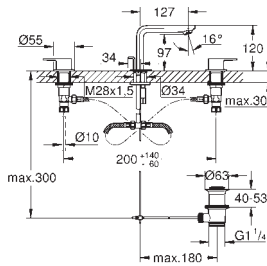

20 304 001   **Chrome**   4005176409141   352.85

Lineare
Three-hole basin mixer 1/2"
M-Size
metal lever
ceramic headparts 1/2", 90°
GROHE StarLight chrome finish
GROHE EcoJoy SpeedClean mousseur 5.7 l/min
GROHE QuickFix installation system
pop-up waste set 1 1/4"
pressure-proof, flexible connection hoses
between spout and side valves
union nut 1/2" x 10.5 mm