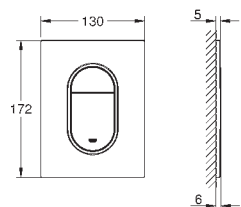

Skate Cosmopolitan S
Flush plate
for dual flush or start & stop actuation
for pneumatic drop valve AV1
compatible with Rapid SL/GD2 1.13 m
for vertical installation
130 x 172 mm
made of ABS
GROHE StarLight chrome finish
GROHE EcoJoy technology for less water and perfect flow
flush plate with magnetic holder and fixing brackets included
small inspection shaft 40 911 000 sold separately