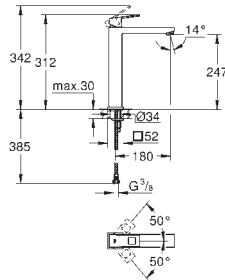

GROHE EUROCUBE

Ref. No.	Colour	EAN code	Retail Guide Price (£)

23 406 000	Chrome	4005176941658	275.40
23 406 DC0	supersteel	4005176524998	384.00
23 406 AL0	Brushed Hard Graphite	4005176584671	439.00

Eurocube
Basin mixer 1/2"
XL-Size
monobloc installation
metal lever
for free-standing basins
28 mm ceramic cartridge
with **GROHE SilkMove**
temperature limiter
GROHE StarLight chrome finish
GROHE EcoJoy SpeedClean mousseur 5.7 l/min
GROHE QuickFix Plus installation system
smooth body
flexible connection hoses

36 441 000	Chrome	4005176415630	739.17