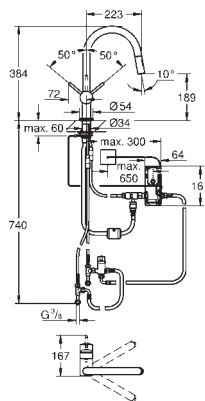

31 358 002	Chrome	4005176465000	568.38
31 358 DC2	supersteel	4005176465017	710.76

Minta Touch
Electronic single-lever sink mixer 1/2"
C-spout
monobloc installation
Touch: activation of water via skin contact
battery supply 6 V lithium-battery, type CR-P2
CE approved
solenoid valve
fixed value mixing valve
automatically stops after 60 sec. (factory set)
type of protection IP 44
GROHE StarLight chrome finish
GROHE SilkMove 46 mm ceramic cartridge
pull-out dual spray
diverter: laminar spray/SpeedClean shower jet
swivel tubular spout
swivel area 360°
protected against backflow
flexible connection hoses
rapid installation system