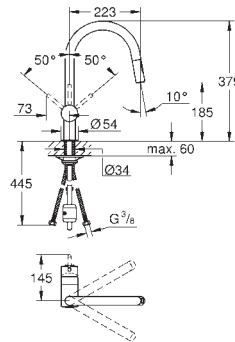

Minta
Single-lever sink mixer 1/2"
C-spout
monobloc installation
GROHE StarLight chrome finish
GROHE SilkMove 46 mm ceramic cartridge
GROHE EasyDock guarantees easy retraction and smooth docking back to the starting position
pull-out dual spray
diverter: laminar spray/SpeedClean shower jet
adjustable flow rate limiter
swivel tubular spout
swivel area 360°
integrated non-return valve
protected against backflow
flexible connection hoses
rapid installation system
min. recommended pressure 1 bar

30 348 001   Chrome   4005176464973   203.00