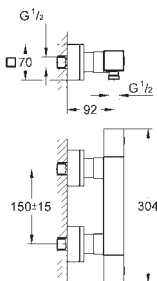

Grotherm Cube
Thermostatic shower mixer 1/2"
wall mounted
GROHE StarLight chrome finish
GROHE SafeStop safety button at 38°C
(calibration required)
GROHE SafeStop Plus integrated temperature limiter at max 50°C
GROHE Turbostat C3 compact cartridge
with wax thermoelement
integrated mixed water shut off
volume handle with **GROHE EcoButton**
(economy button with individually adjustable economy stop)
shower bottom outlet 1/2"
ceramic headpart 1/2", 180°
built-in non return valves
dirt strainers
protected against backflow
covered S-unions
integrated flow limiter 14 l/min in the shower outlet
GROHE EcoJoy technology for less water and perfect flow