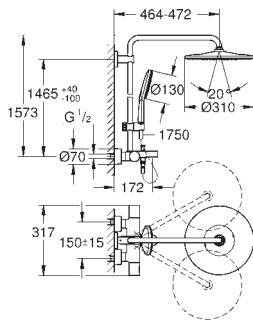

Rainshower SmartActive 310
Shower system with bath thermostat for wall mounting
Consisting of:
horizontal swivable 450 mm projection shower arm
GROHE QuickFix (upper bracket adjustable to adapt to existing holes)
exposed thermostatic shower
with Aquadimmer function
allows change between:
head shower Rainshower Mono 310 (26 562)
with ball joint
rotation angle $\pm 15^\circ$
bath inlet
separate diverter for hand shower
hand shower Rainshower SmartActive 130 (26 574)
adjustable height via gliding element
including performance grip
Silverflex shower hose 1750 mm (28 388 000)
GROHE EcoJoy 9.5 l/min flow limiter
GROHE TurboStat compact cartridge
with wax thermoelement
GROHE SafeStop safety button at 38°C
(calibration required)
GROHE SafeStop Plus optional temperature limiter at 43°C included
GROHE CoolTouch prevents scalding on hot surfaces
GROHE DreamSpray perfect spray pattern
GROHE StarLight chrome finish
SpeedClean anti-limescale system
Inner WaterGuide for a longer life
suitable for instantaneous heaters from 18 kW/h
minimum flow rate 7 l/min.
min. recommended pressure 1 bar