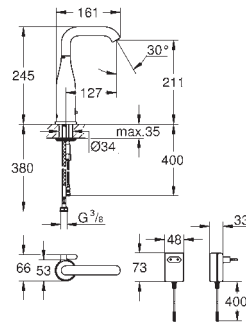

GROHE ESSENCE E

Ref. No.	Colour	EAN code	Retail Guide Price (£)

36 444 000	Chrome	4005176415661	622.84

Essence E
Infra-red electronic basin mixer 1/2" with mixing device and adjustable temperature limiter
with infrared sensor for bi-directional communication for monitoring, configuration and servicing
without power supply 36338000 (required)
GROHE StarLight chrome finish
adjustable swivel area 0° / 150° / 360°
laminar spray regulator 5.0 l/min
flexible connection hoses
non-return valve
dirt strainers
with integrated solenoid valve
rapid installation system
7 pre-set programs
auto flush
thermal disinfection
cleaning mode
additional functions and precise settings
by remote control 36 407
CE approved
noise classification 1 in accordance with DIN4109
type of protection faucet IP 59K

36 445 000	Chrome	4005176415678	601.70