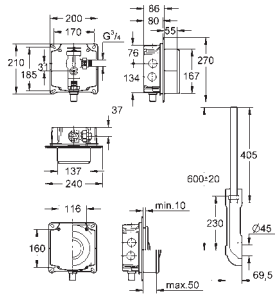

GROHE WC FLUSH VALVES

Ref. No.   Colour   EAN code   Retail Guide Price (£)

37 153 000   4005176142864   282.29

Flush valve for WC
concealed installation
3/4"
stop valve
6 l / 3 l
flow pressure range from 1.2 - 5.0 bar
with flow rate adjustment
box for concealed installation with
flush elbow
flush pipe adjustable in length
without wall plate/actuation
low noise (group I acc. to
German Noise Specification)