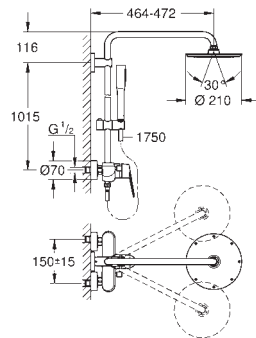

GROHE EUPHORIA SHOWER SYSTEM

Ref. No.	Colour	EAN code	Retail Guide Price (£)

23 058 003	Chrome	4005176313790	659.85

Euphoria Eurodisc Cosmopolitan System 210
Shower system with single lever for wall mounting
Consisting of:
horizontal swivable 450 mm projection shower arm
exposed single-lever shower mixer
with diverter
allows change between:
metal head shower Rainshower Cosmopolitan 210 (28 368 000)
Rain spray pattern
with ball joint
rotation angle $\pm 15^\circ$
hand shower Euphoria Cosmopolitan Stick (27 400)
Rain spray pattern
adjustable height via gliding element
Silverflex shower hose 1750 mm (28 388 000)
GROHE SilkMove 46 mm ceramic cartridge
GROHE DreamSpray perfect spray pattern
GROHE StarLight chrome finish
SpeedClean anti-limescale system
Inner WaterGuide for a longer life
Twistfree preventing the hose from twisting
suitable for instantaneous heaters from 18 kW/h
minimum flow rate 7 l/min.
min. recommended pressure 1 bar

23 147 001	Chrome	4005176313271	1,171.38