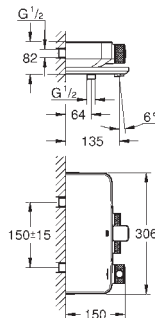

Grohtherm SmartControl
Thermostatic bath/shower mixer 1/2"
wall mounted
GROHE CoolTouch prevents scalding on hot surfaces
GROHE StarLight chrome finish
GROHE SafeStop safety button at 38°C
(calibration required)
GROHE SafeStop Plus optional temperature limiter at 43°C included
GROHE TurboStat compact cartridge
with wax thermoelement
GROHE ProGrip with knurl structure
GROHE SmartControl push for ON-OFF, turn for volume adjustment from EcoJoy to full flow
integrated **GROHE EasyReach** shower tray
shower bottom outlet 1/2"
bath spout with mousseur
built-in non return valve
and dirt strainers
protected against backflow

33 395 002   Chrome   4005176887802   275.40