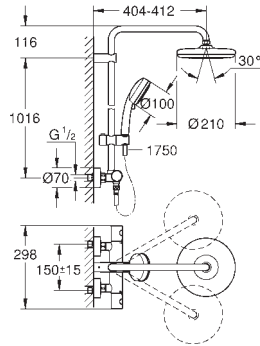

GROHE TEMPESTA SYSTEM

Ref. No.	Colour	EAN code	Retail Guide Price (£)

27 922 001	Chrome	4005176985348	491.25

Tempesta Cosmopolitan System 210
Shower system with thermostat for wall mounting
Consisting of:
horizontal swivable 390 mm projection shower arm
exposed thermostatic shower
with Aquadimmer function
allows change between:
head shower Tempesta 210 (26 408)
Rain spray pattern
with ball joint
rotation angle $\pm 15^\circ$
hand shower Tempesta Cosmopolitan 100 (27 571 001)
2 spray patterns:
Rain, Jet
adjustable height via gliding element
Rotaflex shower hose 1750 mm 1/2" x 1/2" (28 410)
GROHE TurboStat compact cartridge
with wax thermoelement
GROHE SafeStop safety button at 38°C
(calibration required)
GROHE SafeStop Plus optional temperature limiter at 43°C included
GROHE DreamSpray perfect spray pattern
GROHE StarLight chrome finish
SpeedClean anti-limescale system
Inner WaterGuide for a longer life
Twistfree preventing the hose from twisting
suitable for instantaneous heaters from 18 kW/h
minimum flow rate 7 l/min.
min. recommended pressure 1 bar
optional upgrade: **GROHE EasyReach** tray (26 362)

26 514 000	Chrome	4005176476099	565.21