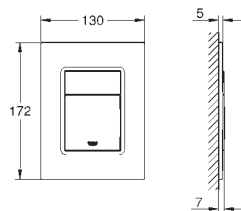

37 535 000	Chrome	4005176416019	63.95
37 535 DC0	supersteel	4005176416040	165.60
37 535 AL0	Brushed Hard Graphite	4005176431357	165.60

Skate Cosmopolitan S
Flush plate
for dual flush or start & stop actuation
for pneumatic drop valve AV1
compatible with Rapid SL/GD2 1.13 m
for vertical installation
130 x 172 mm
made of ABS
GROHE StarLight chrome finish
GROHE EcoJoy technology for less water and perfect flow
flush plate with magnetic holder and fixing brackets included
small inspection shaft 40 911 000 sold separately