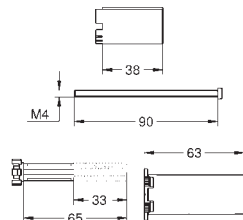

14 048 000   4005176413483   151.54

GROHE Rapido SmartBox
Universal extension set single-lever mixers, 25 mm
25 mm
fits Grotherm SmartControl and SmartControl Mixer sets for final installation with up to three functions in combination with GROHE Rapido SmartBox