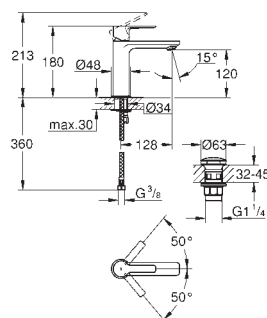

23 106 001   **Chrome**   **4005176409110**   **231.17**
23 106 DC1   **supersteel**   **4005176412721**   **310.78**
23 106 AL1   **Brushed Hard Graphite**   **4005176586149**   **328.00**

Lineare
Basin mixer 1/2"
S-Size
monobloc installation
metal lever
28 mm ceramic cartridge
with **GROHE SilkMove**
with temperature limiter
GROHE StarLight chrome finish
GROHE EcoJoy SpeedClean mousseur 5.7 l/min
GROHE QuickFix Plus installation system
smooth body with push-open pop-up waste set 1 1/4"
flexible connection hoses