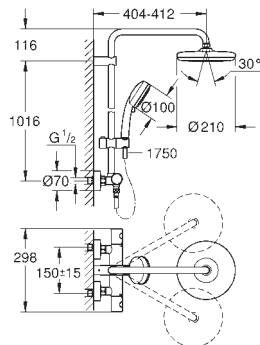

Tempesta Cosmopolitan System 210
Shower system with thermostat for wall mounting
Consisting of:
horizontal swivable 390 mm projection shower arm
exposed thermostatic shower
with Aquadimmer function
allows change between:
head shower Tempesta 210 9.5 l/min (26 410)
Rain spray pattern
with ball joint
rotation angle $\pm 15^\circ$
hand shower Tempesta Cosmopolitan 100
2 spray patterns:
Rain, Jet
adjustable height via gliding element
Rotaflex shower hose 1750 mm 1/2" x 1/2" (28 410)
GROHE EcoJoy 9.5 l/min flow limiter
GROHE TurboStat compact cartridge
with wax thermoelement
GROHE SafeStop safety button at 38°C
(calibration required)
GROHE SafeStop Plus integrated temperature
limiter at max 50°C
GROHE DreamSpray perfect spray pattern
GROHE StarLight chrome finish
GROHE MetalGrip ergonomically shaped metal handles
SpeedClean anti-limescale system
Inner WaterGuide for a longer life
Twistfree preventing the hose from twisting
suitable for instantaneous heaters from 18 kW/h
minimum flow rate 7 l/min.
min. recommended pressure 1 bar
optional upgrade: **GROHE EasyReach** tray (26 362)