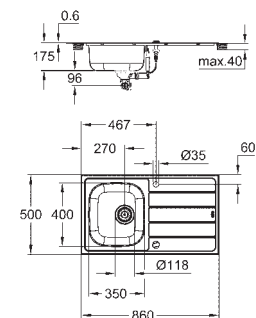

Bau
Kitchen sink and tap bundle
Consisting of:
K200 stainless steel sink with drainer (31 552 SD1)
Bau Edge single lever sink mixer (31 367 001)
high spout
monobloc installation
GROHE StarLight chrome finish
GROHE Longlife 28 mm ceramic cartridge
GROHE Zero separated inner water ways - lead and nickel free
mousseur
swivel tubular spout
swivel area 360°
flexible connection hoses
GROHE QuickFix Plus ultra fast and simple installation - no tools needed

31 552 SD1   stainless steel   4005176623714   104.68