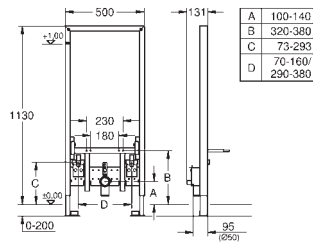

38 553 001   4005176863813   303.09

Rapid SL
Element for bidet, 1.13 m installation height

vertical support for ceramics with small bearing area (< 205 mm)

for on-the-wall installations or studded walls

height adjustable fitting connections

Includes:

bidet fixing bolts
HT-outlet bend Ø 50 mm, seal Ø 32 mm
2 noise protected fitting connections 1/2"
fixing material for bidet
for on-the-wall installation please order wall brackets 38 558 00M (sold separately)