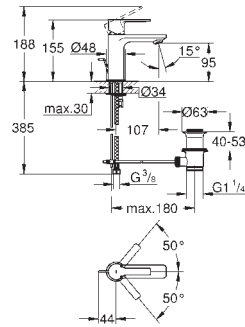

GROHE LINEARE

Ref. No.   Colour   EAN code   Retail Guide Price (£)

32 109 001   **Chrome**   **4005176408373**   **220.11**
32 109 DC1   **supersteel**   **4005176412691**   **291.36**
32 109 AL1   **Brushed Hard Graphite**   **4005176586118**   **308.00**

Lineare
Basin mixer 1/2"
XS-Size
monobloc installation
metal lever
28 mm ceramic cartridge
with **GROHE SilkMove**
with temperature limiter
GROHE StarLight chrome finish
GROHE EcoJoy SpeedClean mousseur 5.7 l/min
GROHE QuickFix Plus installation system
pop-up waste set 1 1/4"
flexible connection hoses