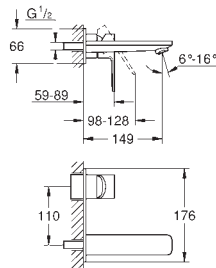

19 409 001   **Chrome**   4005176409158   275.42
19 409 DC1   **supersteel**   4005176412752   352.85
19 409 AL1   **Brushed Hard Graphite**   4005176586170   374.00

Lineare
2-hole basin mixer
M-Size
wall mounted
set for final installation for
23 571 000
without concealed body
metal escutcheon
metal lever
GROHE StarLight chrome finish
GROHE EcoJoy mousseur 5.7 l/min
GROHE AquaGuide adjustable mousseur
centre distance 110 mm
projection 149 mm