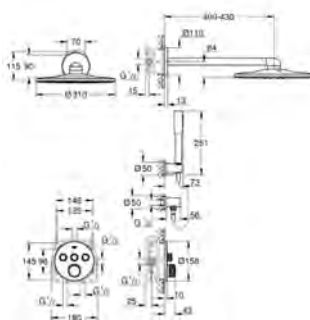

GROHE ATRIO

Ref. No.	Colour	EAN code	Retail Guide Price (£)
29 121 000	Chrome	4005176412271	560.46
29 121 DC0	supersteel	4005176455094	714.00
29 121 GL0	cool sunrise	4005176493188	793.78
29 121 DA0	warm sunset	4005176493201	793.78
29 121 AL0	Brushed Hard Graphite	4005176455100	918.30

Grohtherm SmartControl

Thermostat for concealed installation with 3 valves

set for final installation for GROHE Rapido SmartBox 35 600 000 metal wall escutcheon with GROHE QuickFix (covered escutcheon and shaft sealing, covered fixing), retroactively 6° adjustable

GROHE StarLight chrome finish

GROHE SmartControl push for ON-OFF, turn for volume adjustment from EcoJoy to full flow

exchangeable symbols

GROHE TurboStat compact cartridge

with wax thermoelement

GROHE ProGrip with knurl structure

GROHE SafeStop safety button at 38°C

(calibration required)

GROHE SafeStop Plus optional temperature limiter at 43°C or 46°C included

built-in non return valve

and dirt strainers

multiple outlets can be run simultaneously

without roughing-in-set

flow performance:

outlet A = 23 l/min

outlet B = 27 l/min

outlet C = 23 l/min

outlet A + B = 33 l/min

outlet A + B + C = 36 l/min

35 600 000

4005176413469

132.18

GROHE Rapido SmartBox universal rough-in box for concealed installation

29 122 000	Chrome	4005176412288	341.57
29 122 DC0	supersteel	4005176455117	436.00
29 122 GL0	cool sunrise	4005176515194	484.36
29 122 DA0	warm sunset	4005176515217	484.36
29 122 A00	hard graphite	4005176515231	484.36

Grohtherm SmartControl

Triple volume control trim

set for final installation for GROHE Rapido SmartBox 35 600 000

metal wall escutcheon with GROHE QuickFix (covered escutcheon and shaft sealing, covered fixing), retroactively 6° adjustable

10 mm thin profile escutcheon