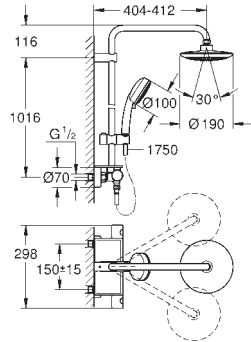

GROHE EUPHORIA SHOWER SYSTEM

Ref. No.	Colour	EAN code	Retail Guide Price (£)
26 249 000	Chrome	4005176317156	585.12

Euphoria System 190
Shower system with thermostat for wall mounting
horizontal swivable 390 mm projection shower arm
exposed thermostatic shower
with Aquadimmer function
allows change between:
head shower 190 1 spray (27 370)
Rain
with ball joint
rotation angle $\pm 15^\circ$
hand shower 100 3 sprays: GROHE Rain O², Rain, Massage (27 574001)
adjustable height via gliding element
GROHE EasyReach shower tray
Silverflex shower hose 1750 mm (28 388 000)
GROHE EcoJoy 9.5 l/min flow rate
GROHE EcoJoy technology for less water and perfect flow
GROHE TurboStat compact cartridge
with wax thermoelement
GROHE SafeStop safety button at 38°C
(calibration required)
GROHE SafeStop Plus optional temperature limiter at 43°C included
GROHE DreamSpray perfect spray pattern
GROHE StarLight chrome finish
SpeedClean anti-limescale system
Inner WaterGuide for a longer life
Twistfree preventing the hose from twisting

SHOWERS

27 296 001	Chrome	4005176896293	579.99