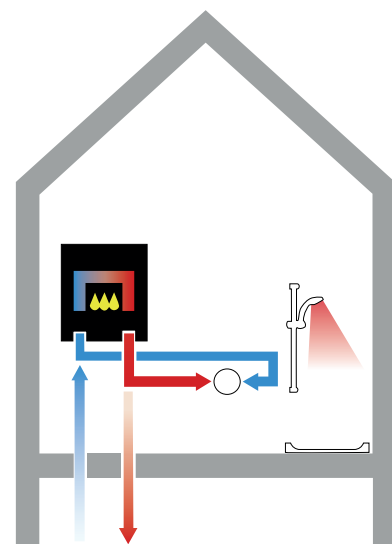

Fig 4

COMBINATION BOILER WATER SYSTEM

Your home has:

- A combination boiler for hot water on demand (usually located in the kitchen)
- NO storage tanks
- NO shower pump

How does it work?

- 1 - Cold water delivered at mains pressure (min 1.0 bar to boiler & cold supply)
- 2 - Water is heated as it travels through the combination boiler providing hot water on demand
- 3 - The pressure is dictated by the incoming mains and the flow of water is determined by the power of the selected boiler (Fig 5)