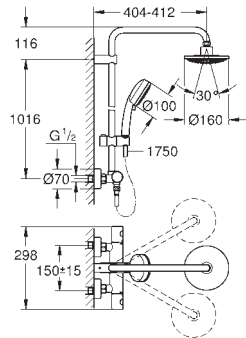

27 922 000	Chrome	4005176923364	506.04

Tempesta Cosmopolitan 160

Shower system with thermostat for wall mounting

Consisting of:

horizontal swivable 390 mm projection shower arm

exposed thermostatic shower

with Aquadimmer function

allows change between:

head shower 1 spray (28 232 000)

Rain

with ball joint

rotation angle $\pm 15^\circ$

hand shower Tempesta Cosmopolitan 100 (27 571 001)

2 spray patterns:

Rain, Jet

adjustable height via gliding element

Silverflex shower hose 1750 mm (28 388 000)

GROHE TurboStat compact cartridge

with wax thermoelement

GROHE SafeStop safety button at 38°C

(calibration required)

GROHE SafeStop Plus optional temperature limiter at 43°C included

GROHE DreamSpray perfect spray pattern

GROHE StarLight chrome finish

SpeedClean anti-limescale system

Inner WaterGuide for a longer life

Twistfree preventing the hose from twisting

optional upgrade: **GROHE EasyReach** tray (26 362)