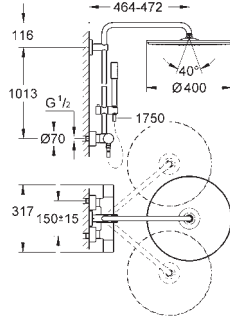

GROHE RAINSHOWER SYSTEM

Ref. No.	Colour	EAN code	Retail Guide Price (£)
27 174 001	Chrome	4005176877162	1,259.86

Rainshower System 400
Shower system with thermostat for wall mounting
horizontal swivable 450 mm projection shower arm
exposed thermostatic shower
with Aquadimmer function
allows change between:
Rainshower Cosmopolitan 400 head shower (28 778 000)
material: metal
with ball joint
rotation angle $\pm 20^\circ$
hand shower Sena Stick (28 034 000)
adjustable height via gliding element
(12 140 000)
shower hose 1.750 mm (28 025 000)
GROHE TurboStat compact cartridge
with wax thermoelement
GROHE SafeStop safety button at 38°C
(calibration required)
GROHE SafeStop Plus optional temperature limiter at 43°C included
GROHE CoolTouch
GROHE DreamSpray perfect spray pattern
GROHE StarLight chrome finish
SpeedClean anti-limescale system
Inner WaterGuide for a longer life

27 966 000	Chrome	4005176929250	1,116.06