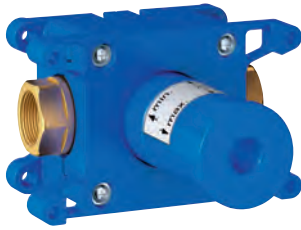

GROHE RAPIDO C / STOP VALVES

Ref. No.   Colour   EAN code   Retail Guide Price (£)

35 028 000   4005176908316   131.61

GROHE Rapido C
Rough-in for single volume control
for grid installation of Grohtherm Custom Shower system
built-in box with removable protection cover
waterproof membrane base for wall sealing
for masonry and drywall installation
fixing points for front and back wall
body of DR brass
pre-assembled ceramic headpart 3/4"
connection threads 1/2"
installation depth 70 - 95 mm

CONCEALED SOLUTIONS