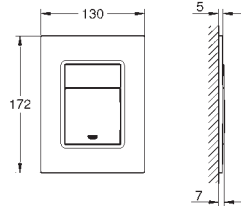

GROHE FLUSH PLATES FOR WC

Ref. No.	Colour	EAN code	Retail Guide Price (£)

37 535 000	Chrome	4005176416019	63.95
37 535 P00	matt chrome	4005176416026	63.95
37 535 SH0	alpine white	4005176416033	66.36
37 535 DC0	supersteel	4005176416040	165.60
37 535 BE0	polished nickel	4005176431340	165.60
37 535 EN0	brushed nickel	4005176431319	165.60
37 535 GL0	cool sunrise	4005176431302	165.60
37 535 GN0	brushed cool sunrise	4005176431296	165.60
37 535 DA0	warm sunset	4005176431333	165.60
37 535 DL0	brushed warm sunset	4005176431326	165.60
37 535 A00	hard graphite	4005176431364	165.60
37 535 AL0	Brushed Hard Graphite	4005176431357	165.60

Skate Cosmopolitan S

Flush plate

for dual flush or start & stop actuation
for pneumatic drop valve AV1
compatible with Rapid SL/GD2 1.13 m

for vertical installation

130 x 172 mm
made of ABS

GROHE StarLight chrome finish

GROHE EcoJoy technology for less water and perfect flow
flush plate with magnetic holder and fixing brackets included
small inspection shaft 40 911 000 sold separately