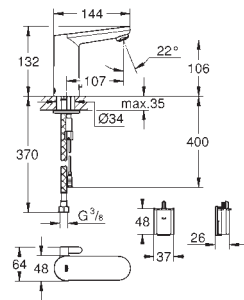

Eurosmart Cosmopolitan E
Infra-red electronic basin mixer 1/2" with mixing
device and adjustable temperature limiter

with infrared sensor for bi-directional communication for monitoring, configuration and servicing
6V lithium battery, type CR-P2
battery lifetime approx. 7 years (150 actuations a day)
GROHE EcoJoy mousseur 5.7 l/min
flexible connection hoses
non-return valve
dirt strainers
with integrated solenoid valve
external battery
rapid installation system
multistage battery status display
7 pre-set programs
auto flush
thermal disinfection
cleaning mode
additional functions and precise settings
by remote control 36 407
CE approved
noise classification 1 in accordance with DIN4109
type of protection faucet IP 59K

20 187 000   Chrome   4005176874680   199.67