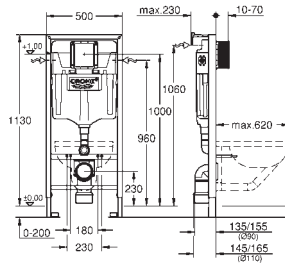

GROHE RAPID SL FOR WC

Ref. No.	Colour	EAN code	Retail Guide Price (£)

38 536 001		4005176863929	308.58

Rapid SL
Element for WC, 1.13 m installation height
with flushing cistern GD 2 , 6 l - 2.6 l
for on-the-wall installations or studded walls
powder coated steel frame, self-supporting
with fixed connections
TÜV approved
2 WC fixing bolts
fixing device for ceramic
WC ceramics with small bearing area (< 205 mm) require
additional accessory 38 779 000
distance of fixing bolts 180/230 mm
outlet bend Ø 90 mm
depth adjustable
reducer Ø 90/110 mm
inlet and outlet connecting set

flushing cistern GD 2, 6 - 9 l, containing following features:
water supply from left/right or back
1/2" water supply connection including integrated
angle valve and push fit flexible hose union

including wall brackets 38 558 00M for on-the-wall installation
for mounting of small flush plates please order
revision shaft 40 911 000 (sold separately)

38 539 001		4005176863912	240.04