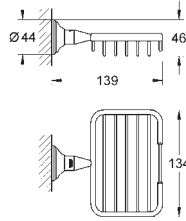

GROHE ESSENTIALS AUTHENTIC

Ref. No.	Colour	EAN code	Retail Guide Price (£)
40 659 001	Chrome	4005176324376	32.91
40 659 EN1	brushed nickel	4005176324284	52.49

**Essentials Authentic
Corner Basket, small**
material: metal
concealed fastening
GROHE StarLight chrome finish