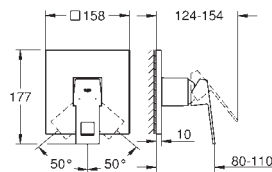

24 061 000   Chrome   4005176465680   181.12

Eurocube
Single-lever shower mixer trim
set for final installation for
GROHE Rapido SmartBox 35 600 000
GROHE SilkMove 46 mm ceramic cartridge
GROHE StarLight chrome finish
wall escutcheon with **GROHE QuickFix**
(covered escutcheon- and shaft sealing, covered fixing)
metal escutcheon, retroactively 6° adjustable
metal lever
flow performance:
outlet B or C = 30 l/min
without roughing-in-set

35 600 000   4005176413469   132.18
GROHE Rapido SmartBox universal rough-in box for concealed installation