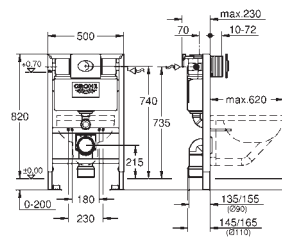

38 761 000	Chrome	4005176841620	397.09

Rapid SL
3-in-1 set for WC, 0.82 m installation height
with flushing cistern 6 - 3 l
Consisting of:
Rapid SL element for WC (38 526 000)
Skate Air flush plate, chrome, horizontal installation (38 506 000)
Rapid SL front wall brackets (38 558 00M)