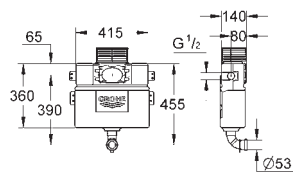

38 422 000		4005176275203	175.88

Flushing cistern for WC
6 l / 3 l
0.82 m finished installation height
front/top actuation
water supply from left/right or back
Insulated against condensation
415 x 140 x 360 mm
fixing brackets
without wall plate/actuation
GROHE EcoJoy technology for less water and perfect flow