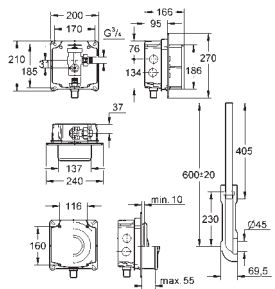

37 048 000   4005176142109   313.77

Flush valve for WC
concealed installation
3/4"
with **connection** to solenoid valve
stop valve
6 l / 3 l
flow pressure range from 1.2 - 5.0 bar
with flow rate adjustment
2 m connecting cable
box for concealed installation with
flush elbow
concealed flush pipe
without electronic actuation