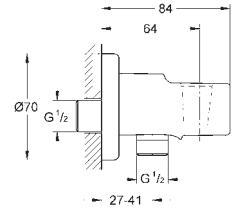

GROHE SHOWER ACCESSORIES

	Ref. No.	Colour	EAN code	Retail Guide Price (£)
	28 626 000	Chrome	4005176041358	51.42
	Relaxa Shower outlet elbow, 1/2" shower connection 1/2" wall connection 1/2" male thread GROHE StarLight chrome finish with matt chrome cap			
	28 678 000	Chrome	4005176116711	51.42
	28 636 000	Chrome	4005176078606	54.20
	ditto, for IG-combination			
	28 406 000	Chrome	4005176264566	51.42
	Movario Shower outlet elbow, 1/2" with shower holder protected against backflow GROHE StarLight chrome finish			
	28 628 000	Chrome	4005176041396	51.82
	Relaxa Shower outlet elbow, 1/2" with wall shower holder male thread GROHE StarLight chrome finish			
	28 679 000	Chrome	4005176116759	51.42
	ditto, protected against backflow			

SHOWERS