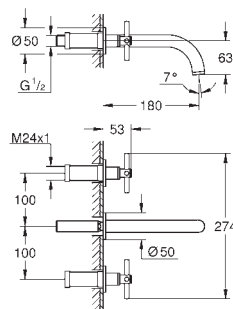

20 164 003	Chrome	4005176455315	405.01
20 164 DC3	supersteel	4005176455322	644.31
20 164 GL3	cool sunrise	4005176493676	636.52
20 164 DA3	warm sunset	4005176493690	636.52
20 164 AL3	Brushed Hard Graphite	4005176455339	736.36

Atrio
3-hole basin mixer
wall mounted
set for final installation for 29 025 002
without concealed body
valves hot/cold
with headparts 1/2" - 90°
GROHE StarLight chrome finish
GROHE EcoJoy 5.7 l/min laminar mousseur
centre distance 200 mm
projection 180 mm
with cross handles
Two different sets of caps included. One set with „H“ and „C“ marking, one set without marking.