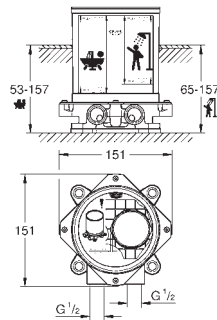

45 984 001		4005176992056	352.85

Rough-in set 1/2"
for floor-mounted bath mixers/spouts and shower mixers
without finishing trim set
installation plate with 360° horizontal and 3° vertical adjustment
installation depth 53-157 mm for bath mixers/spouts, depth compensation 104 mm
installation depth 65-157 mm for shower mixers, depth compensation 92 mm
two 1/2" female connections (hot/cold supplies)
flushing plug
Can take a single mixed supply
fixing material