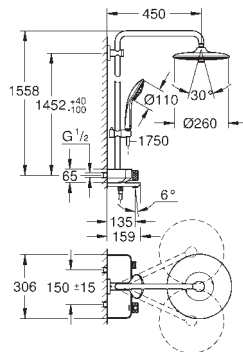

Euphoria SmartControl System 260 Mono Shower system with bath thermostat for wall mounting

Consisting of:

horizontal swivable 450 mm projection shower arm

upper bracket adjustable for minimal adaption to existing drilling holes

exposed SmartControl bath thermostat

allows change between:

head shower Euphoria 260 (26 455)

3 spray patterns:

Rain, SmartRain, Jet

with ball joint

rotation angle $\pm 15^\circ$

bath inlet

hand shower Euphoria 110 Massage, spray plate white (27 221 001)

3 spray patterns:

Rain, SmartRain, Massage

adjustable height via gliding element

Silverflex shower hose 1750 mm (28 388 000)

GROHE DreamSpray perfect spray pattern

GROHE StarLight chrome finish

GROHE CoolTouch prevents scalding on hot surfaces

GROHE TurboStat compact cartridge

with wax thermoelement

GROHE EcoJoy technology for less water and perfect flow

- GROHE SafeStop at 38°C

GROHE SafeStop Plus optional temperature limiter at 43°C included

GROHE SmartControl push for ON-OFF, turn for volume adjustment from EcoJoy to full flow

integrated **GROHE EasyReach** shower tray

SpeedClean anti-limescale system

Inner WaterGuide for a longer life

Twistfree preventing the hose from twisting

suitable for instantaneous heaters from 18 kW/h

minimum flow rate 7 l/min.

min. recommended pressure 1 bar