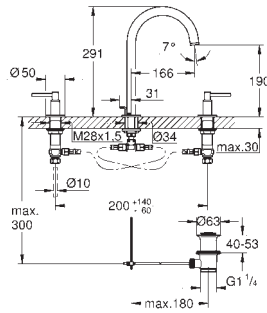

GROHE ATRIO

Ref. No.   Colour   EAN code   Retail Guide Price (£)

20 009 003	Chrome	4005176454974	381.74
20 009 DC3	supersteel	4005176454981	758.03
20 009 GL3	cool sunrise	4005176492839	748.86
20 009 DA3	warm sunset	4005176492853	748.86
20 009 AL3	Brushed Hard Graphite	4005176454998	866.30

Atrio
Three-hole basin mixer 1/2"
M-Size
ceramic headparts 1/2", 90°
GROHE StarLight chrome finish
GROHE EcoJoy 5.7 l/min laminar mousseur
swivel tubular spout with mousseur and stop limiter
pop-up waste set 1 1/4"
flexible connection hoses between spout and side valves
with lever handles
Two different sets of caps included. One set with „H“ and „C“ marking, one set without marking.