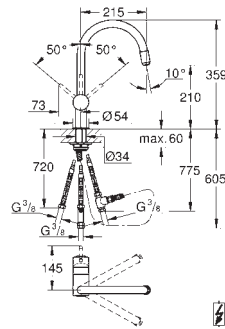

32 918 00E	Chrome	4005176866616	210.23
Ditto, with GROHE Ecojoy 5.7 l/min flow limiter			

KITCHEN FITTINGS

GROHE MINTA / MINTA SMARTCONTROL / MINTA TOUCH

Ref. No. Colour EAN code Retail Guide Price (£)

32 511 000 Chrome 4005176295621 252.49