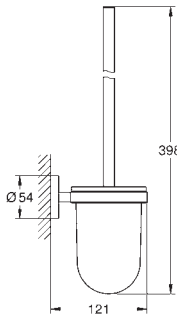

Essentials
Spare toilet paper holder
material: metal
wall mounted
concealed fastening
GROHE StarLight chrome finish
suitable for screwing (including screws and dowels) or gluing (glue 40 915 000 sold separately)

40 374 001	Chrome	4005176326400	29.99
40 374 DC1	supersteel	4005176412486	42.08
40 374 BE1	polished nickel	4005176430190	44.99
40 374 EN1	brushed nickel	4005176430282	48.33
40 374 GL1	cool sunrise	4005176429446	44.99
40 374 GN1	brushed cool sunrise	4005176429897	48.33
40 374 DA1	warm sunset	4005176429293	44.99
40 374 DL1	brushed warm sunset	4005176430046	48.33
40 374 A01	hard graphite	4005176429590	44.99
40 374 AL1	Brushed Hard Graphite	4005176429743	48.33