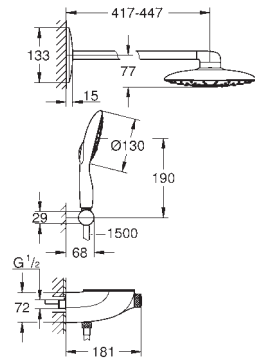

* to be decided during initial installation; factory default setting: GROHE PureRain

26 446 LS0   moon white   4005176409912   1,372.68

Rainshower System SmartControl Mono 360
Combi shower system with thermostat, exposed/concealed

Consisting of:
exposed/concealed SmartControl thermostat allows change between:
head shower Rainshower Mono 360 with horizontal 450 mm shower arm, spray plate white
GROHE PureRain/GROHE Rain O² spray*
Power&Soul 130 hand shower, spray plate white (27 673 LS0)
hand shower wall holder (27 055)
Silverflex shower hose 1.500 mm (28 364)
min. recommended pressure 1.5 bar
GROHE DreamSpray perfect spray pattern
GROHE StarLight chrome finish
GROHE CoolTouch prevents scalding on hot surfaces
GROHE TurboStat compact cartridge with wax thermoelement
GROHE EcoJoy technology for less water and perfect flow
GROHE SafeStop safety button at 38°C
(calibration required)
GROHE SafeStop Plus optional temperature limiter at 43°C included
GROHE SmartControl push for ON-OFF, turn for volume adjustment from EcoJoy to full flow
GROHE EasyReach shower tray
SpeedClean anti-limescale system
Inner WaterGuide for a longer life
Twistfree preventing the hose from twisting
requires rough-in set 26 264 001 and concealed unit 26 449 000 – all to be ordered separately