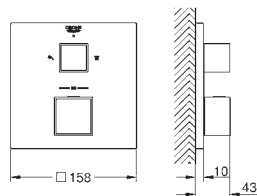

Grotherm Cube
Thermostatic shower mixer for 2 outlets with integrated shut off/diverter valve
set for final installation for
GROHE Rapido SmartBox 35 600 000
GROHE TurboStat compact cartridge
with wax thermoelement
GROHE StarLight chrome finish
wall escutcheon with **GROHE QuickFix**
(covered escutcheon- and shaft sealing, covered fixing)
metal escutcheon, retroactively 6° adjustable
printed head and hand shower symbol
GROHE SafeStop safety button at 38°C
(calibration required)
GROHE SafeStop Plus optional temperature limiter at 43°C or 46°C included
GROHE AquaDimmer, integrated shut off/diverter valve
flow performance:
outlet B = 27 l/min
outlet C = 30 l/min
without roughing-in-set

35 600 000		4005176413469	132.18
GROHE Rapido SmartBox universal rough-in box for concealed installation