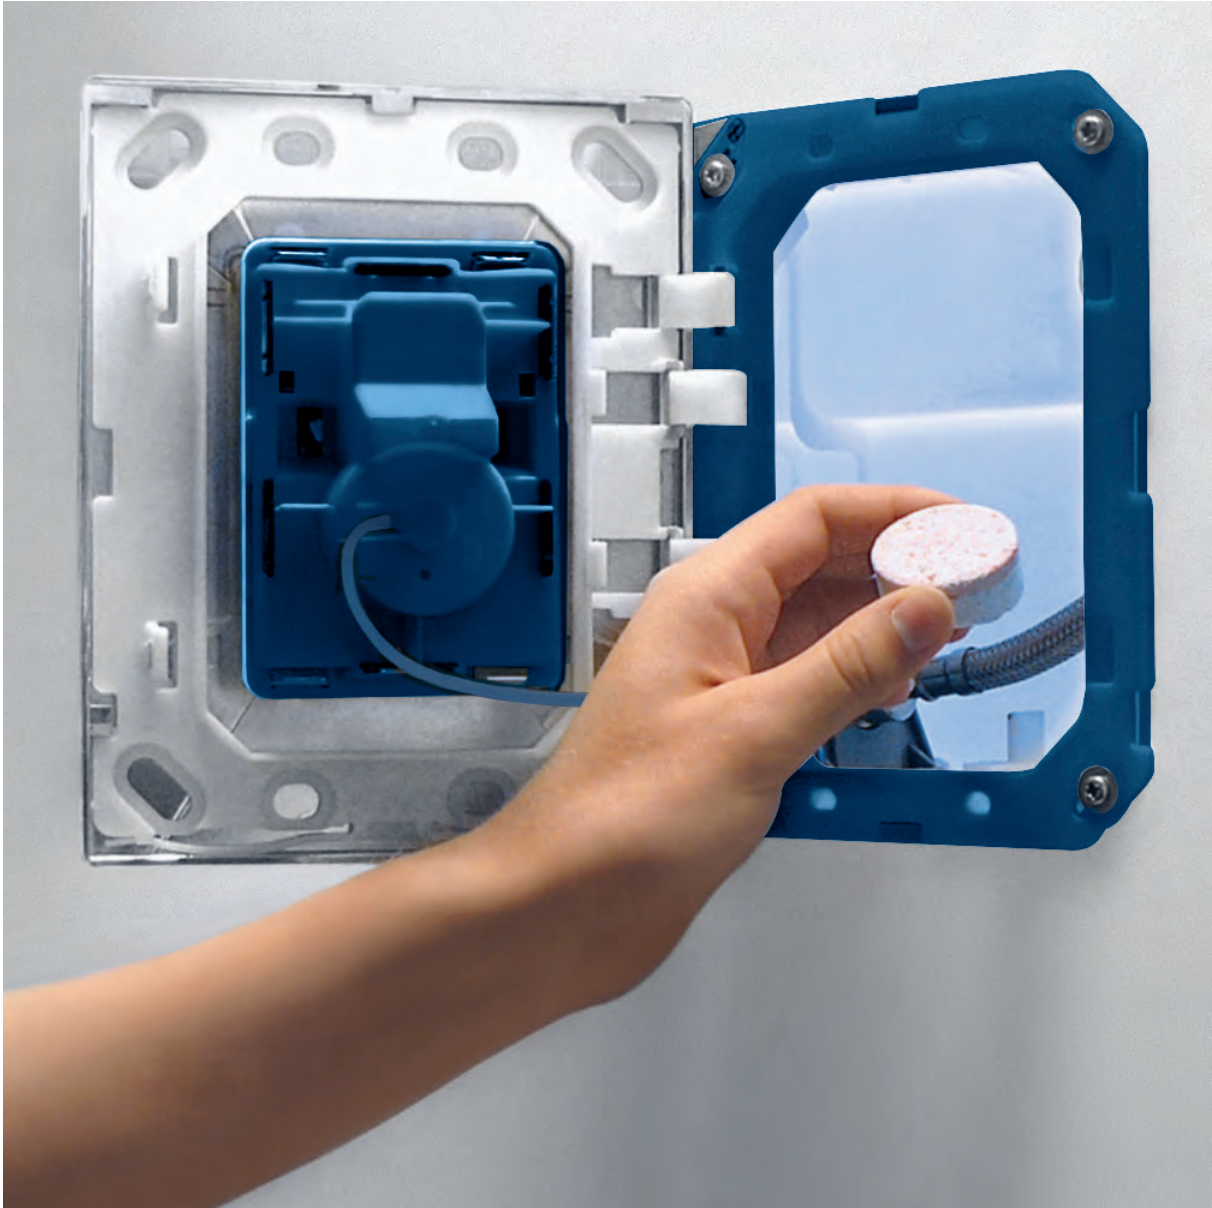

GROHE FRESH