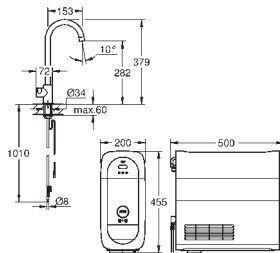

activated carbon filter and GROHE Blue magnesium+ filter

GROHE Blue filter S-Size, filter head with flexible

water hardness adjustment

for regions with water hardness of more than 9° dKH

for regions with water hardness below 9° dKH please order activated carbon filter
40 547 001

GROHE Blue 425 g CO₂ bottle

System requirements: Apple

iPhone with iOS 9.0 or higher

System requirements Android

smart phone with Android 4.3 or higher

Mobile devices and GROHE Ondus App*** are not included in delivery and have to be ordered separately via an authorised Apple store/store/iTunes or Google Play store.

* The Bluetooth word mark and logos are registered trademarks owned by Bluetooth SIG, Inc. and any use of such marks by Grohe AG is under license. Other trademarks and trade names are those of their respective owners.

** Apple, the Apple logo, iPod, iPod Touch, iPhone and iTunes are trademarks of Apple Inc., registered in the U.S. and other countries. Apple is not responsible for the function of this device or its compliance with safety and regulatory standards

*** Available for free via iTunes app or Google Play store.

This product includes an article which is declared as a hazardous substance. Find more information in the safety data sheet. You can download the safety data at: www.grohe.com/safety-data-sheets/

to be equipped with a non-return valve EA approved by Belgaqua