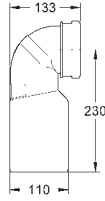

GROHE RAPID SL FOR WC

Ref. No.	Colour	EAN code	Retail Guide Price (£)
----------	--------	----------	------------------------

42 946 000		4005176153655	30.17
------------	--	---------------	-------

Elbow
made of PE
Ø 80/100 mm