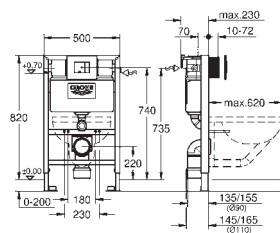

38 773 000	Chrome	4005176850288	397.10

Rapid SL
3-in-1 set for WC, 0.82 m installation height
with flushing cistern 6 - 3 l
Consisting of:
Rapid SL element for WC (38 526 000)
Skate Cosmopolitan flush plate, chrome (38 732 000)
Rapid SL front wall brackets (38 558 00M)