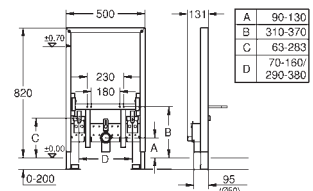

38 543 000   4005176291258   294.75

Rapid SL
Element for bidet, 0.82 m installation height

for on-the-wall installations or studded walls

height adjustable fitting connections

Includes:

bidet fixing bolts
HT-outlet bend Ø 50 mm
seal Ø 32 mm
fixing material for bidet
for on-the-wall installation please order wall brackets 38 558 00M (sold separately)