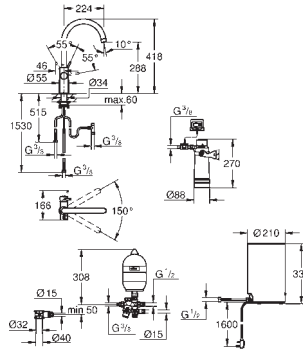

Ref. No.	Colour	EAN code	Retail Guide Price (£)
30 058 001	Chrome	4005176989162	1,989.89
30 058 DC1	supersteel	4005176989179	2,100.48
30 058 DA1	warm sunset	4005176489273	2,249.00
30 058 DL1	brushed warm sunset	4005176489280	2,249.00
30 058 A01	hard graphite	4005176489259	2,249.00
30 058 AL1	Brushed Hard Graphite	4005176489266	2,249.00

GROHE Red Duo

Tap and M Size Boiler

Consisting of:

GROHE Red Duo single-lever sink mixer (30 033 000)

monobloc installation

C-spout

GROHE ChildLock push buttons for kettle hot water

TÜV certified triple electronic safeguards against accidental activation of boiling water

GROHE StarLight chrome finish

28 mm ceramic cartridge

with GROHE SilkMove

insulated tubular spout

swivel area 150°

separate water ways

flexible connection hoses

connection for GROHE Red boiler

GROHE Red boiler M size

reservoir for kettle hot and hot water

3 litre 99° C kettle hot water

4 litre total capacity

required inlet pressure: 1-7 bar

with flexible connection hose and outlet for kettle hot water

CE approved

power supply 230 V 50 Hz

power consumption 2100 W

standby power consumption 15 W

energy efficiency class A

GROHE Red filter set

for protection of the boiler from limescale

Capacity 600 L at 20° dKH

5 phase filter

flow rate measuring unit

30 341 001	Chrome	4005176414916	1,989.89
30 341 DC1	supersteel	4005176414923	2,100.48
30 341 DA1	warm sunset	4005176489310	2,249.00
30 341 DL1	brushed warm sunset	4005176489327	2,249.00
30 341 A01	hard graphite	4005176489297	2,249.00
30 341 AL1	Brushed Hard Graphite	4005176489303	2,249.00

GROHE Red Duo

Tap and M Size Boiler

Consisting of:

GROHE Red Duo single-lever sink mixer (30 033 000)

monobloc installation

L-spout

GROHE ChildLock push buttons for kettle hot water

TÜV certified triple electronic safeguards against accidental activation of boiling water

GROHE StarLight chrome finish

28 mm ceramic cartridge

with GROHE SilkMove

insulated tubular spout

swivel area 150°

separate water ways

flexible connection hoses

connection for GROHE Red boiler

GROHE Red boiler M size

reservoir for kettle hot and hot water

3 litre 99° C kettle hot water

4 litre total capacity

required inlet pressure: 1-7 bar

with flexible connection hose and outlet for kettle hot water

CE approved

power supply 230 V 50 Hz

power consumption 2100 W

standby power consumption 15 W

energy efficiency class A

GROHE Red filter set

for protection of the boiler from limescale

Capacity 600 L at 20° dKH

5 phase filter

flow rate measuring unit