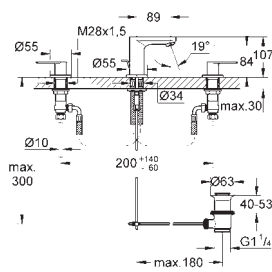

Eurosmart Cosmopolitan
Three-hole basin mixer 1/2"
S-Size

metal lever
ceramic headparts 1/2", 90°
GROHE StarLight chrome finish
GROHE QuickFix installation system
with centering support
spout with mousseur
pop-up waste set 1 1/4"
pressure-proof, flexible connection hoses
between spout and side valves
union nut with 10.5-mm drilling

19 381 000   Chrome   4005176874673   178.54