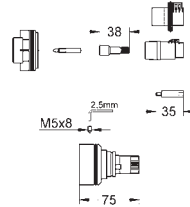

47 780 000   **4005176836541**   **142.66**

**Rapido T
Extension set 27.5 mm**
for Rapido T 35 500 000/35 050 000
for concealed installation box 36 458 000 and 36 459 000
for use with central and shower-thermostats with shut-off valve