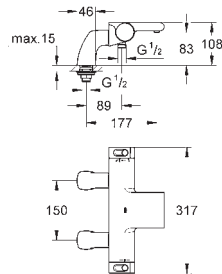

Grohtherm 2000
Thermostatic bath/shower mixer 1/2"
deck mounted
GROHE CoolTouch safety housing
GROHE StarLight chrome finish
GROHE Aqua Paddle ergonomically shaped handles
GROHE TurboStat compact cartridge with wax thermoelement
GROHE SafeStop safety button at 38°C
(calibration required)
GROHE SafeStop Plus optional temperature limiter at 43°C included
integrated mixed water shut off
GROHE AquaDimmer Eco with multiple function:
- flow control
- diverter: bath/shower
- integrated (economy button with economy stop for shower)
shower bottom outlet 1/2"
GROHE XL Waterfall
flow straightener
built-in non return valves
dirt strainers
protected against backflow
pillar unions with covered fixing
GROHE EcoJoy technology for less water and perfect flow

34 281 001	Chrome	4005176926501	485.57