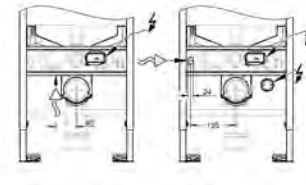

Rapid SLX
3-in-1 set for WC, 1.13 m installation height
with flushing cistern GD 2 , 6 l - 2.6 l

Consisting of:
Rapid SLX element for WC (39 596 000) with integrated power socket
Skate Cosmopolitan S flush plate, chrome (37 535 000)
Rapid SL front wall brackets (38 558 00M)
including flow manager