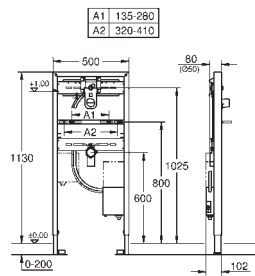

Rapid SL
Element for wash basin with roughin-in set for infra-red electronic
for wall mounted fittings
suitable for trim sets Europlus E 36 042 SD0, Essence E 36 447 000 and Eurocube E 36 442 000
1.13 m finished installation height
for on-the-wall installations or studded walls
Includes
wash basin fixing bolts with fixing device for ceramic
variable distance of fixing bolts
HT-outlet bend Ø 50 mm
seal Ø 32 mm
pre-mounted roughing-in set with protecting block
fire-proof pipe for laying electronic cables
installation box with water group, stop valve and flush elbow
connection with noise protected fitting holder 1/2"
connecting box for mains supply 230 V
CE approved
for installation with pre-mixed or cold water
for on-the-wall installation please order wall brackets 38 558 00M (sold separately)

36 407 001   4005176368974   261.30