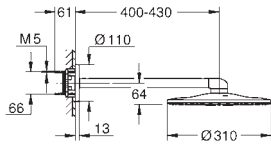

Rainshower SmartActive 310
Head shower set 430 mm, 2 sprays
Consisting of:
head shower Rainshower SmartActive 310
2 spray patterns:
GROHE PureRain, ActiveRain
horizontal 430 mm shower arm
GROHE DreamSpray perfect spray pattern
GROHE StarLight chrome finish
SpeedClean anti-limescale system
Inner WaterGuide for a longer life
requires rough-in set 26 483 000 or 26 484 000 - to be ordered separately

26 475 LS0	moon white	4005176425899	682.46