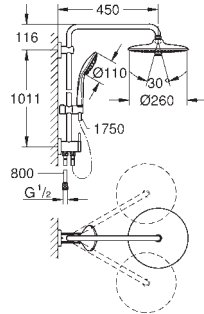

GROHE EUPHORIA SHOWER SYSTEM

Ref. No.	Colour	EAN code	Retail Guide Price (£)

27 421 002	Chrome	4005176417924	456.82

Euphoria System 260 Shower system with diverter for wall mounting

Consisting of:
horizontal swivable 450 mm projection shower arm
change between hand and head shower
by using the diverter
head shower Euphoria 260 (26 457)
3 spray patterns:
Rain, SmartRain, Jet
with ball joint
rotation angle $\pm 15^\circ$
hand shower Euphoria 110 Massage
(27 239 000)
3 spray patterns:
Rain, SmartRain, Massage
adjustable height via gliding element
Silverflex shower hose 1750 mm (28 388 000)
Silverflex shower hose 800 mm
connection to water supply with 1/2"-thread of
the 800 mm shower hose to faucet / wall union
GROHE EcoJoy 9.5 l/min flow limiter
GROHE DreamSpray perfect spray pattern
GROHE StarLight chrome finish
GROHE SprayDimmer (Stepless
flow rate reduction)
SpeedClean anti-limescale system
Inner WaterGuide for a longer life
Twistfree preventing the hose from twisting
suitable for instantaneous heaters from 18 kW/h
minimum flow rate 7 l/min.
min. recommended pressure 1 bar

27 696 000	Chrome	4005176907074	684.68