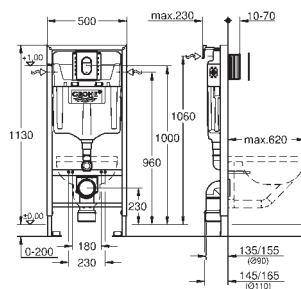

Rapid SL
3-in-1 set for WC, 1.13 m installation height
with flushing cistern GD 2 , 6 l - 2.6 l

Consisting of:
Rapid SL element for WC (38 528 001)
Skate Air S flush plate, chrome, vertical installation (37 965 000)
Rapid SL front wall brackets (38 558 00M)