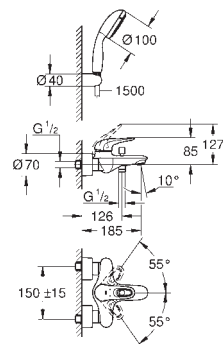

33 592 30A	Chrome	4005176456497	190.56

Eurostyle
Single-lever bath/shower mixer 1/2"
wall mounted
loop metal lever
GROHE SilkMove 35 mm ceramic cartridge
with temperature limiter
GROHE StarLight chrome finish
adjustable flow rate limiter
automatic diverter: bath/shower
mousseur
shower outlet 1/2" with integrated non-return valve
covered S-unions
metal wall escutcheons
protected against backflow
with shower set Tempesta
Consisting of:
hand shower Tempesta 100, 2 sprays, 9.5 l/min (26 161)
wall shower holder (28 605)
Relaxaflex hose 1500 mm 1/2" x 1/2" (28 151)