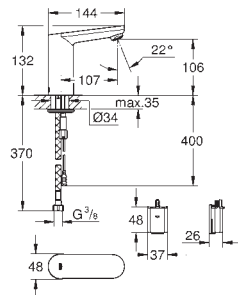

Eurosmart Cosmopolitan E
Infra-red electronic basin mixer 1/2"
with hidden mixing device and adjustable temperature limiter
with infrared sensor for bi-directional communication
for monitoring, configuration and servicing
6V lithium battery, type CR-P2
battery lifetime approx. 7 years (150 actuations a day)
GROHE EcoJoy mousseur 5.7 l/min
flexible connection hoses
non-return valve
dirt strainers
with integrated solenoid valve
external battery
rapid installation system
multistage battery status display
7 pre-set programs
CE approved
noise classification 1 in accordance
with DIN4109
type of protection faucet IP 59K

COMMERCIAL
FITTINGS