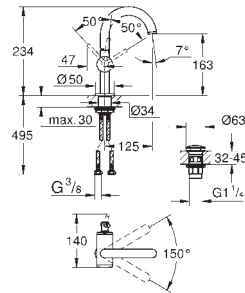

GROHE ATRIO

Ref. No.   Colour   EAN code   Retail Guide Price (£)

32 043 003	Chrome	4005176454479	309.85
32 043 DC3	supersteel	4005176454486	492.72
32 043 GL3	cool sunrise	4005176492211	487.00
32 043 AL3	Brushed Hard Graphite	4005176454691	563.13

Atrio
Basin mixer 1/2"
M-Size
monobloc installation
28 mm ceramic cartridge
with **GROHE SilkMove**
with temperature limiter
GROHE StarLight chrome finish
GROHE EcoJoy 5.7 l/min laminar mousseur
swivel tubular C-spout with mousseur
stop limiter
Push-open waste set 1 1/4"
flexible connection hoses