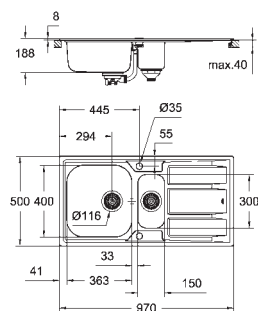

K400
Stainless Steel Sink with Drainer
model: K400 60-S 97/50 1.5 rev
mounting type: standard built-in
material: stainless steel AISI 304 (V2A)
material thickness: 0.7 mm
GROHE StarLight finish
finish: satin finish
GROHE Whisper
min. cabinet size: 600 mm
dimensions: 970 x 500 mm
1 bowl: 363 x 400 x 188 mm
0.5 bowl: 150 x 300 x 188 mm
GROHE QuickFix installation system
sink mountable left or right
cut-out: 950 x 480 mm
drilling holes: 2 x 35 mm
drainer: automatic waste fitting
accessories included: automatic waste fitting, waste kit, basket strainer waste, mounting set

31 587 SD0   stainless steel   4005176473449   242.16