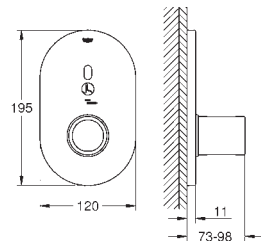

36 456 000   **Chrome**   **4005176494758**   **216.00**

Eurosmart Cosmopolitan E Special
Infra-red electronic for concealed thermostatic shower
with infrared sensor for bi-directional communication
for monitoring, configuration and servicing
for concealed installation box 36 458 000 and 36 459 000
ergonomic metal handle
GROHE StarLight chrome finish
GROHE SafetyPlus fixed temperature stop
temperature scale handle with pre-adjustable
safety stop between 35°C and 41°C (calibration required)
metal temperature safety stop
full unmixed hot or cold water in extreme handle position for legionella sampling
7 pre-set programs
auto flush
thermal disinfection
cleaning mode
additional functions and precise settings
by remote control 36 407
CE approved
noise classification 1 in accordance
with DIN4109