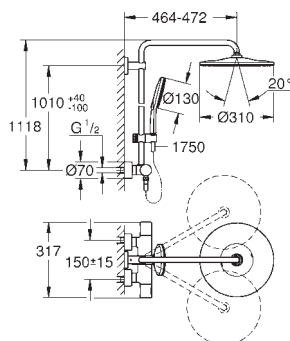

Rainshower SmartActive 310
Shower system with thermostat for wall mounting
Consisting of:
horizontal swivable 450 mm projection shower arm
exposed thermostatic shower
with Aquadimmer function
allows change between:
head shower Rainshower Mono 310 (26 561)
with ball joint
rotation angle $\pm 15^\circ$
hand shower Rainshower SmartActive 130 (26 544)
adjustable height via gliding element
including performance grip
Silverflex shower hose 1750 mm (28 388 000)
GROHE TurboStat compact cartridge
with wax thermoelement
GROHE SafeStop safety button at 38°C
(calibration required)
GROHE SafeStop Plus optional temperature limiter at 43°C included
GROHE CoolTouch prevents scalding on hot surfaces
GROHE DreamSpray perfect spray pattern
GROHE One-Click Showering spray selection
with one click
GROHE StarLight finish
GROHE QuickFix (upper bracket adjustable)
SpeedClean anti-limescale system
suitable for instantaneous heaters from 18 kW/h
minimum flow rate 7 l/min.
min. recommended pressure 1 bar