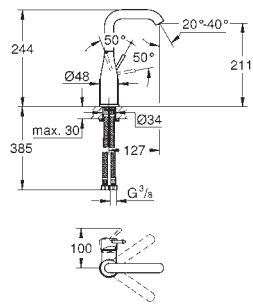

23 541 001	Chrome	4005176313912	186.92

Essence
Single-lever basin mixer 1/2"
L-Size
monobloc installation
metal lever
28 mm ceramic cartridge
with **GROHE SilkMove**
with temperature limiter
GROHE StarLight chrome finish
GROHE EcoJoy mousseur 5.7 l/min
GROHE AquaGuide adjustable mousseur
GROHE QuickFix Plus installation system
swivel spout with mousseur
and stop limiter
smooth body
flexible connection hoses