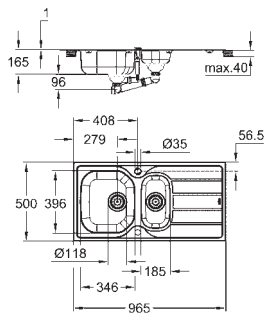

GROHE STAINLESS STEEL SINKS

Ref. No.   Colour   EAN code   Retail Guide Price (£)

31 564 SD1   stainless steel   4005176623745   156.20

K200
Stainless Steel Sink with Drainer
model: K200 60-S 96.5/50 1.5 rev
mounting type: top mount
material: stainless steel AISI 304 (V2A)
material thickness: 0.6 mm
GROHE StarLight finish
finish: satin finish
GROHE Whisper
min. cabinet size: 600 mm
dimensions: 965 x 500 mm
1 bowl: 346 x 396 x 165 mm
0.5 bowl: 180 x 340 x 130 mm
GROHE QuickFix installation system
sink mountable left or right
cut-out (top mount): 941 x 476 mm
drilling holes: 2 x 35 mm
waste: Ø 3.5"/90 mm waste strainer with automatic waste fitting
accessories included: automatic waste fitting, waste kit, basket strainer waste, mounting set

31 565 SD1   stainless steel   4005176623752   175.74