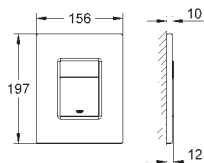

GROHE FLUSH PLATES FOR WC

Ref. No. Colour EAN code Retail Guide Price (£)

38 732 000	Chrome	4005176836114	70.80
38 732 DC0	supersteel	4005176431371	129.00
38 732 SH0	alpine white	4005176836138	54.17
38 732 P00	matt chrome	4005176836121	53.60
38 732 BE0	polished nickel	4005176427749	139.31
38 732 EN0	brushed nickel	4005176427756	139.31
38 732 GL0	cool sunrise	4005176339103	139.31
38 732 GN0	brushed cool sunrise	4005176427725	139.31
38 732 DA0	warm sunset	4005176339097	139.31
38 732 DL0	brushed warm sunset	4005176427732	139.31
38 732 A00	hard graphite	4005176339110	139.31
38 732 AL0	Brushed Hard Graphite	4005176339127	139.31

Skate Cosmopolitan

Flush plate

for dual flush or start & stop actuation
for pneumatic drop valve AV1

for vertical and horizontal installation

GROHE StarLight chrome finish

GROHE EcoJoy technology for less water and perfect flow

38 732 BR0	titanium	4005176873676	120.55

ditto, with anti-fingerprint surface