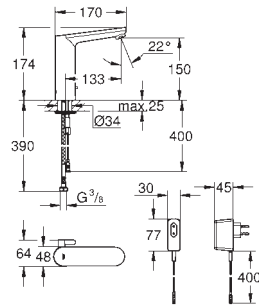

GROHE EUROSMART COSMOPOLITAN E

Ref. No.   Colour   EAN code   Retail Guide
Price (£)

36 421 000   Chrome   4005176368523   349.10

Eurosmart Cosmopolitan E
Infra-red electronic basin mixer 1/2" L-Size
with mixing device and adjustable temperature limiter
with infrared sensor for bi-directional communication
for monitoring, configuration and servicing
without power supply 36338000 (required)
GROHE StarLight finish
GROHE EcoJoy mousseur 5.7 l/min
flexible connection hoses
non-return valve
dirt strainers
with integrated solenoid valve
rapid installation system
7 pre-set programs
auto flush
thermal disinfection
cleaning mode
additional functions and precise settings
by remote control 36 407
CE approved
noise classification 1 in accordance
with DIN4109
type of protection faucet IP 59K

36 439 000   Chrome   4005176389740   260.74