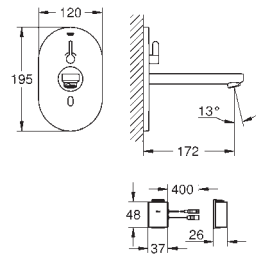

GROHE BLUETOOTH MONITORING

Ref. No.	Colour	EAN code	Retail Guide Price (£)
36 412 000	Chrome	4005176320569	608.36

Eurosmart Cosmopolitan E Bluetooth Infra-red electronic basin mixer 1/2" with mixing device and adjustable temperature limiter
with infrared sensor and Bluetooth module for bi-directional communication for monitoring, configuration and service purpose
with transformer 100-240 V AC, 50-60 Hz, 6.75 V DC
set for final installation for concealed fitting box
36 339 001

GROHE StarLight finish
GROHE EcoJoy technology for less water and perfect flow
laminar flow straightener 9 l/min
chrome escutcheon and spout
projection 172 mm
with Bluetooth 4.0* for wireless data communication
for Apple** and Android devices
Bluetooth range (max. 10 m) varies depending on materials used and walls between transmitter and receiver

monitoring
password protected products
app detects all Bluetooth products in range
auto flush cycles and timing last auto flush
usage per day over 30 days
thermal disinfection cycles and timings last disinfection

configuration
detection range and shut off delay
auto flush
thermal disinfection
cleaning mode
2 on/off timers
identification by name

service
send and save 3 profiles
reset to factory or user settings
hard and software version
CE approved
noise classification 1 in accordance with DIN4109

Mobile devices and GROHE IR Remote App*** are not included in delivery and have to be ordered separately via an authorised Apple store/store/iTunes or Google Play store.

* The Bluetooth word mark and logos are registered trademarks owned by Bluetooth SIG, Inc. and any use of such marks by Grohe AG is under license. Other trademarks and trade names are those of their respective owners.

** Apple, the Apple logo, iPod, iPod Touch, iPhone and iTunes are trademarks of Apple Inc., registered in the U.S. and other countries. Apple is not responsible for the function of this device or its compliance with safety and regulatory standards

*** Available for free via iTunes app or Google Play store.

36 339 001		4005176595424	210.00