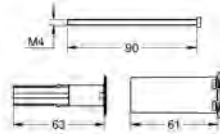

14 058 000		4005176466311	147.63

Universal extension set 2-handle thermostats, 25 mm
fits for concealed 2-handle thermostats in combination with **GROHE Rapido SmartBox**