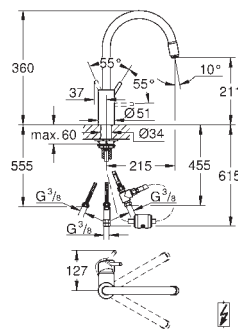

31 212 003	Chrome	4005176466762	236.00

Concetto
Single-lever sink mixer 1/2"
for use with displacement water heater
high spout
monobloc installation
GROHE StarLight chrome finish
GROHE SilkMove 35 mm ceramic cartridge
GROHE Zero separated inner water ways - lead and nickel free
pull-out laminar spray
automatic return
adjustable flow rate limiter
swivel tubular spout
swivel area 360°
protected against backflow
flexible connection hoses
rapid installation system