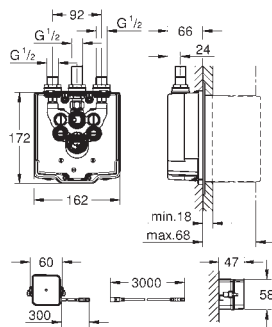

36 416 001

4005176595394

594.00

Eurosmart Cosmopolitan E

Concealed control unit

for shower

with integrated pre-adjustable

thermostatic mixer

suitable for infra-red set 36 415 000 and 36 463 000

2 stop valves

non-return valves with filters

connection housing for power supply

with transformer 100-240 V AC, 50-60 Hz, 6.75 V DC

allows for waterproofing of wall construction surrounding the concealed body with sealing sleeve