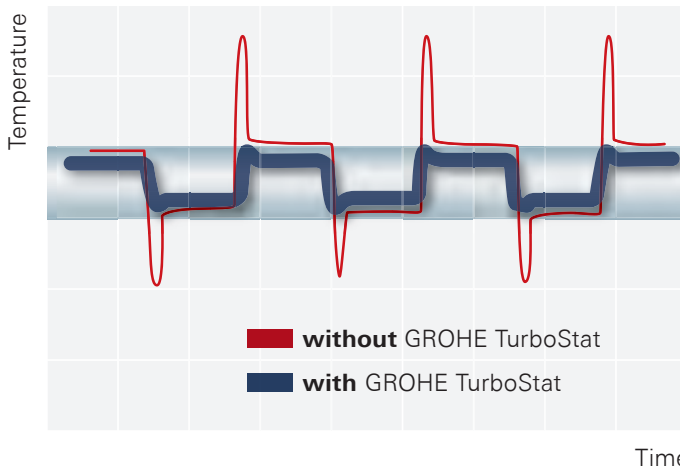

GROHE TURBOSTAT

Always the right temperature, for ultimate convenience and safety.

GROHE TurboStat technology lies at the heart of our Grohtherm thermostats. The thermo-element's unrivaled sensitivity means it delivers water at the desired temperature within a fraction of a second – and keeps it constant for the duration of your shower. No more time and water wasted getting the temperature right. And if the cold water supply fails, it reacts instantly: hot water will shut off automatically to avoid the risk of scalding.

Compensating precisely for fluctuations in temperature and pressure results in a consistent and comfortable shower throughout.