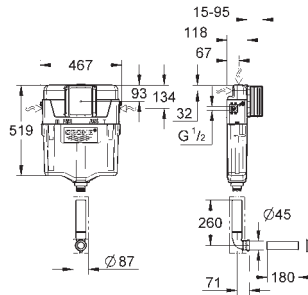

GROHE FLUSHING CISTERNS

Ref. No.	Colour	EAN code	Retail Guide Price (£)

38 987 000		4005176924798	110.62

WC concealed cistern
factory set 6 l and 3 l
pneumatic discharge valve offering 2 modes of operation: dual flush or single flush
connection from left/right/back or top
Insulated against condensation
1/2" water supply connection including integrated angle valve and push fit flexible hose union
inspection shaft for vertical or horizontal use
allows for flush plate to be installed vertically or horizontally.
flush pipe insulated against condensation
fixing brackets

flush pipe and connector
for mounting of small flush plates please order revision shaft 40 911 000 (sold separately)