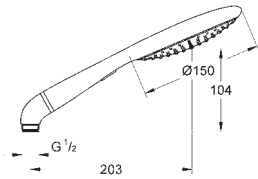

GROHE RAINSHOWER

Ref. No.	Colour	EAN code	Retail Guide Price (£)

27 272 000	Chrome	4005176860836	109.51

Rainshower Solo 150
Hand shower 2 sprays
Rain, SmartRain
Eco function (reduction of flow rate)
Elbow adapter for the combination of handshowers with shower sets
GROHE EcoJoy technology for less water and perfect flow
GROHE DreamSpray perfect spray pattern
GROHE StarLight chrome finish
SpeedClean anti-limescale system
Inner WaterGuide for a longer life
Universal Mounting System. Fits all standard shower hoses