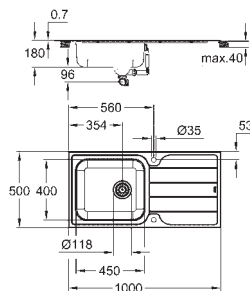

K500
Stainless Steel Sink with Drainer
model: K500 60-S 100/50 1.0 rev
mounting type: top mount or flush mount
material: stainless steel AISI 304 (V2A)
material thickness: 0.7 mm
GROHE StarLight finish
finish: satin finish
GROHE Whisper
min. cabinet size: 600 mm
dimensions: 1000 x 500 mm
1 bowl: 450 x 400 x 180 mm
GROHE QuickFix rapid installation system
sink mountable left or right
cut-out (top mount): 982 x 482 mm
drilling holes: 2 x 35 mm
waste: Ø 3.5"/90 mm waste strainer with automatic waste fitting
accessories included: automatic waste fitting, waste kit, basket strainer waste, mounting set

31 572 SD1   stainless steel   4005176626036   316.19