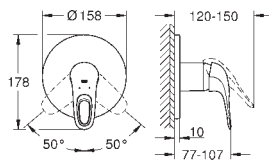

24 048 003	Chrome	4005176465345	136.11
24 048 LS3	moon white	4005176465352	176.93

Eurostyle
Single-lever shower mixer trim
set for final installation for
GROHE Rapido SmartBox 35 600 000
GROHE SilkMove 46 mm ceramic cartridge
GROHE StarLight chrome finish
wall escutcheon with **GROHE QuickFix**
(covered escutcheon- and shaft sealing, covered fixing)
metal escutcheon, retroactively 6° adjustable
metal lever
flow performance:
outlet B or C = 30 l/min
without roughing-in-set

35 600 000		4005176413469	132.18

GROHE Rapido SmartBox universal rough-in box for concealed installation