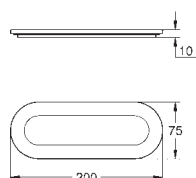

Selection
Towel ring
 material: metal
 holder for soap dish (41 036) and shower tray (41 037)
 length 200 mm
 concealed fastening
GROHE StarLight chrome finish

41 036 000	glass clear	4005176577178	32.00
------------	-------------	---------------	-------