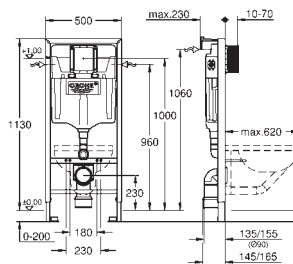

Rapid SL
Element for WC, 1.13 m installation height
with flushing cistern GD 2 , 6 l - 2.6 l
for on-the-wall installations or studded walls
powder coated steel frame, self-supporting
for dry-cladding, completely pre-assembled
with fixed connections
quick adjustment, lockable
fixing material
TÜV approved
2 WC fixing bolts
fixing device for ceramic
WC ceramics with small bearing area (< 205 mm) require
additional accessory 38 779 000
distance of fixing bolts 180/230 mm
outlet bend Ø 90 mm
depth adjustable
reducer Ø 90/110 mm
inlet and outlet connecting set

flushing cistern GD 2, 6 - 9 l, containing following features:
factory set 6 l and 3 l
pneumatic discharge valve offering 2 modes of
operation: dual flush or single flush
water supply from left/right or back
low noise (group I acc. to
German Noise Specification)
Insulated against condensation
1/2" water supply connection including integrated
angle valve and push fit flexible hose union
no tools required for the installation
of the inspection shaft incl. protection
during construction phase
inspection shaft for vertical or horizontal use
allows for flush plate to be installed vertically or horizontally.

including wall brackets 38 558 00M for on-the-wall installation
including WC set for noise protection (37 131 000)
for mounting of small flush plates please order
revision shaft 40 911 000 (sold separately)

INSTALLATION
SYSTEMS