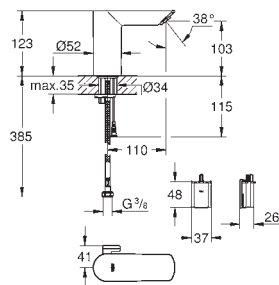

36 451 000	Chrome	4005176473678	229.47

Bau Cosmopolitan E
Infra-red electronic basin mixer 1/2"
with mixing device and temperature limiter
with infrared sensor for bi-directional communication
for monitoring, configuration and servicing
6V lithium battery, type CR-P2
battery lifetime approx. 7 years (150 actuations a day)
GROHE StarLight chrome finish
GROHE EcoJoy mousseur 5.7 l/min
GROHE Zero separated inner water ways - lead and nickel free
body made of composite polymer
flexible connection hoses
non-return valve
dirt strainers
with integrated solenoid valve
external battery
rapid installation system
multistage battery status display
7 pre-set programs
auto flush
thermal disinfection
cleaning mode
additional functions and precise settings
by remote control 36 407
CE approved
noise classification 1 in accordance
with DIN4109