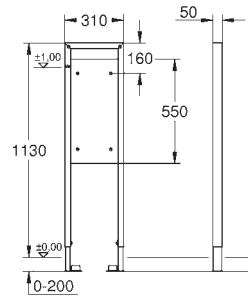

GROHE RAPID SL FOR THE DISABLED

Ref. No.

Colour

EAN code

Retail Guide
Price (£)

38 559 001

4005176863776

168.75

Rapid SL

Fixing element, 1.13 m installation height

to fix **support** for the disabled

0.31 m wide

powder coated steel frame

waterproof plywood

for on-the-wall installation please order wall brackets 38 558 00M (sold separately)