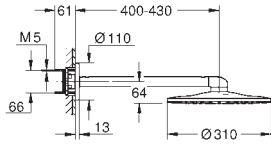

GROHE HEAD SHOWERS

SHOWERS

Ref. No.	Colour	EAN code	Retail Guide Price (£)
26 475 000	Chrome	4005176423758	519.87
26 475 DC0	supersteel	4005176526237	656.97
26 475 BE0	polished nickel	4005176557118	750.85
26 475 EN0	brushed nickel	4005176557149	797.76
26 475 GL0	cool sunrise	4005176557156	750.85
26 475 GN0	brushed cool sunrise	4005176557163	797.76
26 475 DA0	warm sunset	4005176557125	750.85
26 475 DL0	brushed warm sunset	4005176557132	797.76
26 475 A00	hard graphite	4005176557095	750.85
26 475 AL0	Brushed Hard Graphite	4005176557101	797.76