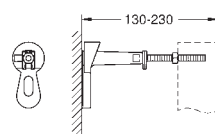

38 558 00M   4005176291418   26.41

Rapid SL
Front wall brackets

for against-the-wall installations

for fixing the elements at the brick-wall

or in front of the studded wall

adjustment from 130 - 230 mm

2 pieces