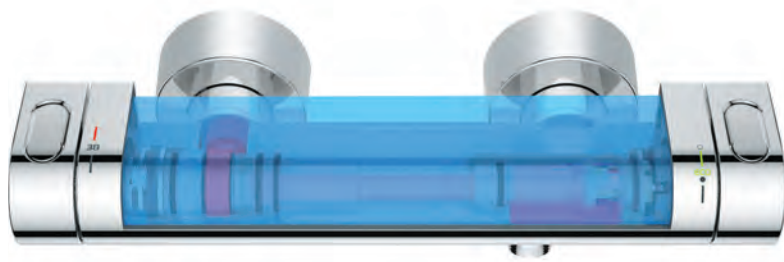

Safety surround = 100% GROHE CoolTouch No risk of scalding

Thermal image
without GROHE CoolTouch