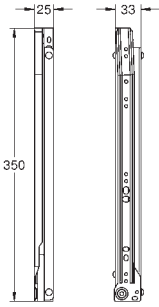

GROHE WASTE SEPARATION SYSTEMS

Ref. No.	Colour	EAN code	Retail Guide Price (£)

40 984 000		4005176586484	47.00

GROHE Blue
Retrofit kit for extricable metal cover
contents: pull-out rails and anti-slip mat
for use with GROHE Blue waste separation system
40 980, 40 981, 40 982 or 40 983, sold separately

KITCHEN
FITTINGS