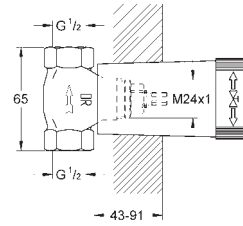

GROHE ATRIO

Ref. No.	Colour	EAN code	Retail Guide Price (£)

29 032 000		4005176845277	32.08

Concealed valve
pre-assembled headpart 1/2"
threaded union 1/2"
installation depth adjustable
43 - 91 mm
DR-brass

19 922 003	Chrome	4005176455568	1,220.80
19 922 DC3	supersteel	4005176455575	1,515.00
19 922 GL3	cool sunrise	4005176494673	1,684.91
19 922 DA3	warm sunset	4005176494697	1,684.91
19 922 AL3	Brushed Hard Graphite	4005176455582	1,776.00