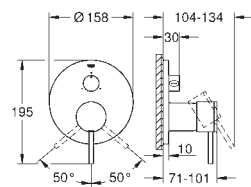

Atrio
Single-lever mixer with 3-way diverter
set for final installation for
GROHE Rapido SmartBox 35 600 000
GROHE SilkMove 46 mm ceramic cartridge
GROHE StarLight chrome finish
wall escutcheon with **GROHE QuickFix**
(covered escutcheon- and shaft sealing, covered fixing)
metal escutcheon, retroactively 6° adjustable
metal lever
3-way diverter
flow performance:
outlet A = 27 l/min,
outlet B = 27 l/min,
outlet C = 27 l/min
without roughing-in-set

35 600 000	4005176413469	132.18
GROHE Rapido SmartBox universal rough-in box for concealed installation