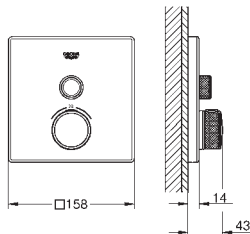

29 153 LS0 moon white 4005176413582 640.45

Grotherm SmartControl

Thermostat for concealed installation with one valve

set for final installation for

GROHE Rapido SmartBox 35 600 000

metal wall escutcheon with **GROHE QuickFix** (covered escutcheon
and shaft sealing, covered fixing), retroactively 6° adjustable

GROHE StarLight finish

GROHE SmartControl push for ON-OFF, turn for volume adjustment from EcoJoy
to full flow

exchangeable symbols

GROHE TurboStat compact cartridge

with wax thermoelement

GROHE ProGrip with knurl structure

GROHE SafeStop safety button at 38°C

(calibration required)

GROHE SafeStop Plus optional temperature limiter at 43°C or 46°C included

built-in non return valve

and dirt strainers

cover plate in moon white acrylic glass

without roughing-in-set

flow performance:

outlet A (to external shut-off) = 34 l/min

outlet B/C = 29 l/min

35 600 000 4005176413469 132.18

GROHE Rapido SmartBox universal rough-in box for concealed installation