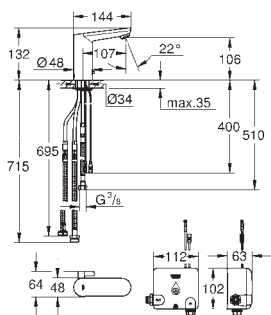

GROHE EUROSMART COSMOPOLITAN E

Ref. No.	Colour	EAN code	Retail Guide Price (£)

36 324 001	Chrome	4005176305757	532.04

Eurosmart Cosmopolitan E Infra-red electronic basin mixer with mixing device and adjustable temperature limiter

with infrared sensor for bi-directional communication for monitoring, configuration and servicing
without power supply 36338000 (required)

for use with displacement water heater

fixed built-in static flow limiter 5 l/min on the hose connection

non-return valve
dirt strainers
flexible connection hoses
with integrated solenoid valve

rapid installation system
7 pre-set programs

auto flush
thermal disinfection
cleaning mode

additional functions and precise settings
by remote control 36 407

CE approved

type of protection faucet IP 59K

min. recommended pressure 1 bar

36 386 001	Chrome	4005176311673	643.19

Eurosmart Cosmopolitan E

Powerbox

Infra-red electronic basin mixer 1/2" with mixing device and adjustable temperature limiter
with infrared sensor for bi-directional communication for monitoring, configuration and servicing
including Powerbox self-generating power system

GROHE EcoJoy 6.0 l/min mousseur
including all flexible connection hoses

non-return valve
dirt strainer
rapid installation system

Powerbox

power generator with water turbine
internal energy saving unit
with use of 60 s/24 h stand-by, 260 s/100 h stand-by
with additional backup power

7 pre-set programs
auto flush

thermal disinfection
cleaning mode

additional functions and precise settings
by remote control 36 407