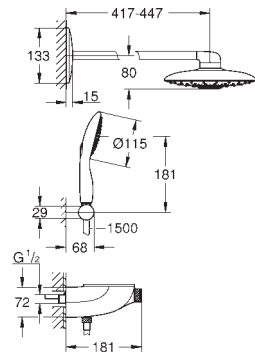

Rainshower System SmartControl Duo 360
Combi shower system with thermostat, exposed/concealed

Consisting of:
exposed/concealed SmartControl thermostat
allows change between:
head shower Rainshower Duo 360 with horizontal 450 mm shower arm, spray plate white
GROHE PureRain/GROHE Rain O² spray* and TrioMassage hand shower Power&Soul 115, spray plate white (27 671 LS0)
hand shower wall holder (27 055)
Silverflex shower hose 1.500 mm (28 364)
min. recommended pressure 1.5 bar
GROHE DreamSpray perfect spray pattern
GROHE StarLight chrome finish
GROHE CoolTouch prevents scalding on hot surfaces
GROHE TurboStat compact cartridge with wax thermosteement
GROHE EcoJoy technology for less water and perfect flow
GROHE SafeStop safety button at 38°C
(calibration required)
GROHE SafeStop Plus optional temperature limiter at 43°C included
GROHE SmartControl push for ON-OFF, turn for volume adjustment from EcoJoy to full flow
GROHE EasyReach shower tray
SpeedClean anti-limescale system
Inner WaterGuide for a longer life
Twistfree preventing the hose from twisting
requires rough-in set 26 264 001 and concealed unit 26 449 000 – all to be ordered separately