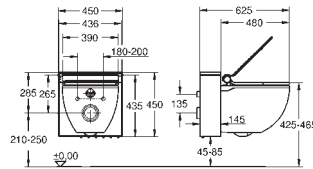

39 111 SH0	alpine white	4005176304668	4,843.66

GROHE Sensia IGS

Shower toilet complete system for concealed flushing cisterns, wall-hung

GROHE Hygiene decalcification program, unique 70°C hot water cleaning for entire water system, automatic shower cleaning before and after every use

GROHE DreamSpray technology:

separate water way for lady spray

aerated shower spray

oscillating spray (automatic forward and reverse motion of the spray)

pulsating spray for massage

adjustable spray intensity

automatic pre- and post-rinsing of spray nozzle with fresh water

warm water with adjustable temperature

Additional functions

warm air dryer with adjustable temperature

odor extraction with filter

Duroplast WC seat and lid with soft close function

push and turn seat control operation

4 programmable user profiles for remote controller

power switch

inside night lighting

hidden water supply and power supply connection

includes:

touchscreen remote control with wall-mounted holder

batteries for remote control

active carbon filter

fixing and connecting material

flush pipe

installation guide, manual

cable with system plug on device

pressure 0.1 - 1 MPa (1 - 10 bar)

nominal voltage 220-240 V AC 1400 W

main frequency 50-60 Hz

type of protection IPX4

complies with EN 1717/13077

CE approved

SH0:

alpine white ceramic, housing, front, seat and lid

39 596 000

4005176527494

333.00

Rapid SLX

Element for WC, 1.13 m installation height with integrated socket and

shower toilet connection

with flushing cistern GD 2, 6 l - 2.6 l

with integrated power socket

ready for shower toilets (water)

small revision shaft for small flush plates

for on-the-wall installations or studded walls

powder coated steel frame, self-supporting

for dry-cladding, completely pre-assembled

with fixed connections

quick adjustment, lockable

fixing material

TÜV approved

2 WC fixing bolts

fixing device for ceramic

distance of fixing bolts 180/230 mm

outlet bend Ø 90 mm

depth adjustable

reducer Ø 90/110 mm

inlet and outlet connecting set