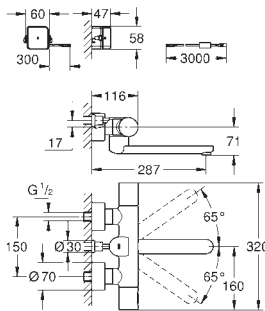

Eurosmart Cosmopolitan E Bluetooth
Infra-red electronic thermostatic basin mixer, wall mounted
with infrared sensor and Bluetooth module for bi-directional communication for monitoring, configuration and service purpose
with transformer 100-240 V AC, 50-60 Hz, 6.75 V DC
GROHE StarLight finish
GROHE CoolTouch
GROHE EcoJoy technology for less water and perfect flow
GROHE SafeStop safety button at 38°C
(calibration required)
swivel cast spout 219 mm
with swivel stop at 130° or fixed
projection 287 mm
laminar mousseur 9 l/min
S-unions
escutcheon covers for S-unions
non-return valve
dirt strainers
power connection cable 3.0 m
for use with connection set
39 383 000
with Bluetooth 4.0* for wireless data communication
for Apple** and Android devices
Bluetooth range (max. 10 m) varies depending on materials used and walls between transmitter and receiver
monitoring
password protected products
app detects all Bluetooth products in range
auto flush cycles and timing last auto flush
usage per day over 30 days
thermal disinfection cycles and timings last disinfection
configuration
detection range and shut off delay
auto flush
thermal disinfection
cleaning mode
2 on/off timers
identification by name
service
send and save 3 profiles
reset to factory or user settings
hard and software version
CE approved
noise classification 1 in accordance with DIN4109
type of protection faucet IP 59K