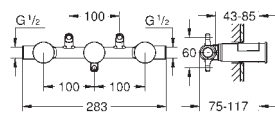

29 025 002		4005176519895	229.00

Two-handle basin mixer
concealed body, 1/2"
for 3-hole basin mixer
wall installation
without finishing trim set
DR-brass
installation device
allows for waterproofing of wall construction surrounding the concealed body
with sealing sleeve