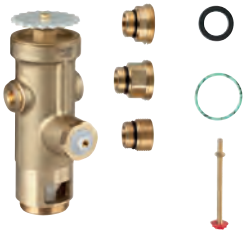

43 996 000   4005176160424   171.26

Flush valve for WC
concealed installation
3/4"
retrofit for 677.00.200/677.03.200/680.00.200
without stop valve
without flush pipe