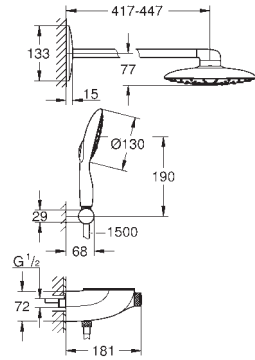

GROHE RAINSHOWER SYSTEM SMARTCONTROL

Ref. No.   Colour   EAN code   Retail Guide Price (£)

26 446 000   Chrome   4005176409905   1,372.68

Rainshower System SmartControl Mono 360
Combi shower system with thermostat, exposed/concealed

Consisting of:
exposed/concealed SmartControl thermostat allows change between:
head shower Rainshower Mono 360 with horizontal 450 mm shower arm, spray plate chrome
GROHE PureRain/GROHE Rain O² spray*
Power&Soul 130 hand shower, spray plate white (27 673 LS0)
hand shower wall holder (27 055)
Silverflex shower hose 1.500 mm (28 364)
min. recommended pressure 1.5 bar
GROHE DreamSpray perfect spray pattern
GROHE StarLight chrome finish
GROHE CoolTouch prevents scalding on hot surfaces
GROHE TurboStat compact cartridge with wax thermoelement
GROHE EcoJoy technology for less water and perfect flow
GROHE SafeStop safety button at 38°C
(calibration required)
GROHE SafeStop Plus optional temperature limiter at 43°C included
GROHE SmartControl push for ON-OFF, turn for volume adjustment from EcoJoy to full flow
GROHE EasyReach shower tray
SpeedClean anti-limescale system
Inner WaterGuide for a longer life
Twistfree preventing the hose from twisting
requires rough-in set 26 264 001 and concealed unit 26 449 000 – all to be ordered separately