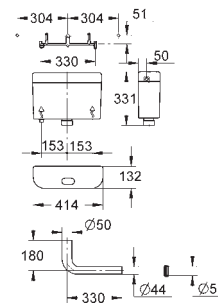

Flushing cistern for WC 6L
for concealed bath furniture installation
non-interruptible flush cycle
flush button not included
ABS flush pipe 180 mm x 320 mm
min. recommended pressure 0.2 bar
connection from bottom left or right

37 791 SH0   alpine white   4005176217241   166.85