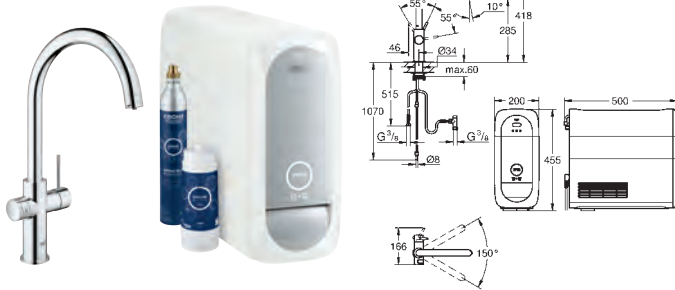

GROHE BLUE HOME

Ref. No.	Colour	EAN code	Retail Guide Price (£)
31 455 000	Chrome	4005176323027	1,989.90
31 455 DC0	supersteel	4005176323034	2,281.68

GROHE Blue Home

C-spout

Consisting of:
GROHE Blue Home single-lever sink mixer with filter function
monobloc installation

C-spout

touch operated for 3 types of filtered and chilled water
still, medium, sparkling

GROHE StarLight finish
28 mm ceramic cartridge

with **GROHE SilkMove**

swivel tubular spout, swivel area 150°

separate inner water ways for filtered
and non-filtered water

flexible connection hoses

GROHE Blue Home cooler

delivers 3 liters of chilled water per hour

180 Watt cooling unit, 230 V, 50 Hz

type of protection IP 21

CE approved

requires ventilation holes in the bottom of the kitchen cabinet

adjustable for GROHE Blue filter S-Size, GROHE Blue

activated carbon filter and GROHE Blue magnesium+ filter

GROHE Blue filter S-Size, filter head with flexible

water hardness adjustment

for regions with water hardness of more than 9° dKH

for regions with water hardness below 9° dKH please order activated carbon filter
40 547 001

GROHE Blue 425 g CO₂ bottle