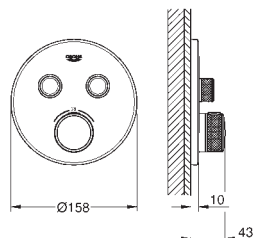

GROHE GROHTHERM SMARTCONTROL

Ref. No.	Colour	EAN code	Retail Guide Price (£)
29 119 000	Chrome	4005176412257	548.82
29 119 DC0	supersteel	4005176455056	742.85
29 119 BE0	polished nickel	4005176493027	726.00
29 119 EN0	brushed nickel	4005176493034	774.00
29 119 GL0	cool sunrise	4005176493041	726.00
29 119 GN0	brushed cool sunrise	4005176493058	774.00
29 119 DA0	warm sunset	4005176493065	726.00
29 119 DL0	brushed warm sunset	4005176493072	774.00
29 119 A00	hard graphite	4005176493089	726.00
29 119 AL0	Brushed Hard Graphite	4005176455063	744.40

Grotherm SmartControl

Thermostat for concealed installation with 2 valves

set for final installation for
GROHE Rapido SmartBox 35 600 000
metal wall escutcheon with **GROHE QuickFix** (covered escutcheon and shaft sealing, covered fixing), retroactively 6° adjustable
GROHE StarLight chrome finish
GROHE SmartControl push for ON-OFF, turn for volume adjustment from EcoJoy to full flow
exchangeable symbols
GROHE TurboStat compact cartridge with wax thermoelement
GROHE ProGrip with knurl structure
GROHE SafeStop safety button at 38°C
(calibration required)
GROHE SafeStop Plus optional temperature limiter at 43°C or 46°C included
built-in non return valve and dirt strainers
multiple outlets can be run simultaneously
without roughing-in-set
flow performance:
outlet B = 24 l/min
outlet C = 26 l/min
outlet B+C = 29 l/min

35 600 000	4005176413469	132.18
GROHE Rapido SmartBox universal rough-in box for concealed installation		

29 120 000	Chrome	4005176412264	621.77

Grotherm SmartControl

Thermostat for concealed installation with 2 valves and integrated shower holder

set for final installation for
GROHE Rapido SmartBox 35 600 000
metal wall escutcheon with **GROHE QuickFix** (covered escutcheon and shaft sealing, covered fixing), retroactively 6° adjustable
GROHE StarLight chrome finish
GROHE SmartControl push for ON-OFF, turn for volume adjustment from EcoJoy to full flow
exchangeable symbols
GROHE TurboStat compact cartridge with wax thermoelement
GROHE ProGrip with knurl structure
GROHE SafeStop safety button at 38°C
(calibration required)
GROHE SafeStop Plus optional temperature limiter at 43°C or 46°C included
built-in non return valve and dirt strainers
multiple outlets can be run simultaneously
integrated shower union with shower outlet 1/2"
without roughing-in-set
flow performance:
outlet B = 24 l/min
hand shower = 12 l/min
outlet B + hand shower = 27 l/min