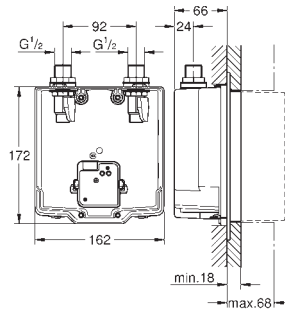

GROHE EUROSMART COSMOPOLITAN E

Ref. No.   Colour   EAN code   Retail Guide Price (£)

36 339 001   **4005176595424**   **210.00**

Eurosmart Cosmopolitan E
Concealed mounting box
with mixture
wall installation
suitable for IR-sets for final installation
2 stop valves
housing with mixing device
non-return valve
connection housing for power supply
suitable for
36 315 000, 36 412 000, 36 376 000
allows for waterproofing of wall construction surrounding the concealed body
with sealing sleeve