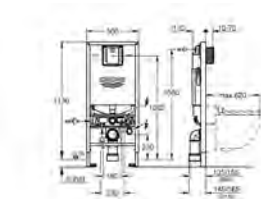

flushing cistern GD 2, 3 - 6 l, containing following features:

factory set 6 l and 3 l

pneumatic discharge valve offering 2 modes of

operation: dual flush or single flush

water supply from right, back or top

low noise (group I acc. to

German Noise Specification)

fully insulated against condensation

1/2" water supply connection including integrated

angle valve and push fit flexible hose union

no tools required for the installation

of the inspection shaft incl. protection

during construction phase

for vertical use

including flow manager

reduces flow of the flush

prevents overspill in rimless toilets

easy flow regulation via inspection shaft without removing the valves

for on-the-wall installation please order wall brackets 38 558 00M (sold separately)

for mounting of flush plates 156 x 197 mm please order

revision shaft 66 791 000 (sold separately)