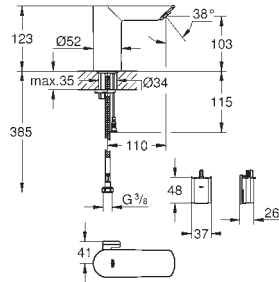

GROHE BAU COSMOPOLITAN E

Ref. No.   Colour   EAN code   Retail Guide
Price (£)

36 451 000   Chrome   4005176473678   229.47

Bau Cosmopolitan E
Infra-red electronic basin mixer 1/2"
with mixing device and temperature limiter
with infrared sensor for bi-directional communication for monitoring, configuration and servicing
6V lithium battery, type CR-P2
battery lifetime approx. 7 years (150 actuations a day)
GROHE StarLight chrome finish
GROHE EcoJoy mousseur 5.7 l/min
GROHE Zero separated inner water ways - lead and nickel free
body made of composite polymer
flexible connection hoses
non-return valve
dirt strainers
with integrated solenoid valve
external battery
rapid installation system
multistage battery status display
7 pre-set programs
auto flush
thermal disinfection
cleaning mode
additional functions and precise settings
by remote control 36 407
CE approved
noise classification 1 in accordance with DIN4109

36 452 000   Chrome   4005176473685   213.61