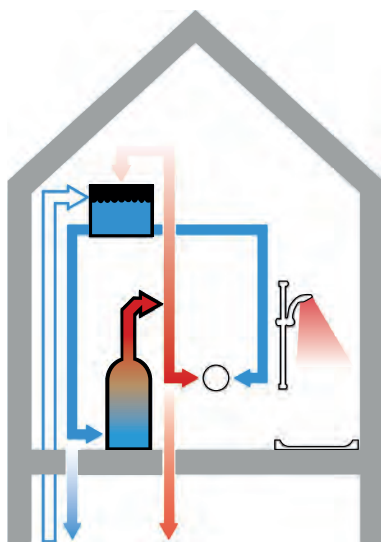

Fig 2

GRAVITY FED (LOW PRESSURE) SYSTEMS

Your home has:

- A cold water storage tank in the loft
- A hot water cylinder (usually in an airing cupboard)
- NO shower pump

How does it work?

1. 1 - Cold water is fed to a storage tank in the loft
2. 2 - Water passes to a cylinder where it is heated by a boiler circuit flow
3. 3 - The pressure of water is determined by distance from the bottom of cold water tank to the top of highest outlet (Fig 2)