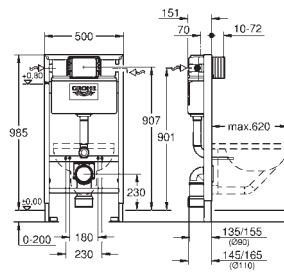

Rapid SL
Element for WC, 1.00 m installation height
with flushing cistern 6 - 3 l
for on-the-wall installations or studded walls
powder coated steel frame, self-supporting
TÜV approved
2 WC fixing bolts
fixing device for ceramic
WC ceramics with small bearing area (< 205 mm) require
additional accessory 38 779 000
distance of fixing bolts 180/230 mm
outlet bend Ø 90 mm
depth adjustable
reducer Ø 90/110 mm
inlet and outlet connecting set

flushing cistern 6 - 9 l containing the following features:
water supply from left/right or back
Insulated against condensation
1/2" water supply connection including integrated
angle valve and push fit flexible hose union

for on-the-wall installation please order wall brackets 38 558 00M (sold separately)
for mounting of small flush plates please order revision shaft 40 950 000 (sold
separately)