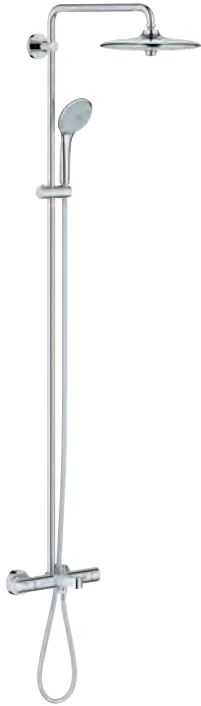

GROHE EUPHORIA SHOWER SYSTEM

Ref. No.	Colour	EAN code	Retail Guide Price (£)
27 475 001	Chrome	4005176417863	715.65

Euphoria System 260
Shower system with bath thermostat for wall mounting
Consisting of:
horizontal swivable 450 mm projection shower arm
exposed thermostatic shower
with Aquadimmer function
allows change between:
head shower Euphoria 260 (26 457)
3 spray patterns:
Rain, SmartRain, Jet
with ball joint
rotation angle $\pm 15^\circ$
bath inlet
separate diverter for hand shower
hand shower Euphoria 110 Massage
(27 239 000)
3 spray patterns:
Rain, SmartRain, Massage
adjustable height via gliding element
Silverflex shower hose 1750 mm (28 388 000)
GROHE EcoJoy 9.5 l/min flow limiter
GROHE TurboStat compact cartridge
with wax thermoelement
GROHE SafeStop safety button at 38°C
(calibration required)
GROHE SafeStop Plus optional temperature limiter at 43°C included
GROHE DreamSpray perfect spray pattern
GROHE StarLight chrome finish
GROHE SprayDimmer (Stepless
flow rate reduction)
SpeedClean anti-limescale system
Inner WaterGuide for a longer life
Twistfree preventing the hose from twisting
suitable for instantaneous heaters from 18 kW/h
minimum flow rate 7 l/min.
min. recommended pressure 1 bar

SHOWERS

26 114 001	Chrome	4005176417870	701.28