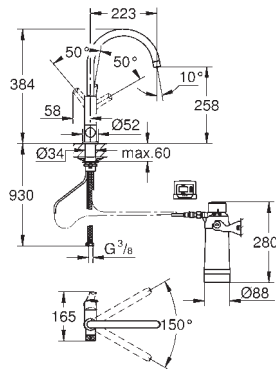

GROHE Blue Pure Eurosmart Starter kit

Consisting of:
GROHE Blue single-lever sink mixer with filter function
monobloc installation
C-spout
separate handle for filtered water
headpart 1/2"
GROHE StarLight chrome finish
28 mm ceramic cartridge
with **GROHE SilkMove**
swivel tubular spout
swivel area 150°
separate inner water ways for filtered
and non-filtered water
flexible connection hoses
GROHE Blue filter head
GROHE Blue activated carbon filter for premium taste
Upto 3000 Liters
filter exchange timer including 2 x AA batteries

30 385 000	Chrome	4005176565533	313.05