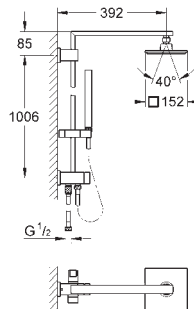

27 696 000	Chrome	4005176907074	684.68
------------	--------	---------------	--------

Euphoria Cube System 150 Shower system with diverter for wall mounting

Consisting of:
shower arm
projection 400 mm
change between hand and head shower
by using the diverter
head shower Euphoria Cube 152 mm x 152 mm
Rain spray pattern
with ball joint
rotation angle $\pm 20^\circ$
hand shower Euphoria Cube Stick (27 698 000)
adjustable height via gliding element
Silverflex shower hose 1750 mm (28 388 000)
Silverflex shower hose 800 mm
connection to water supply with 1/2"-thread of
the 800 mm shower hose to faucet / wall union
GROHE DreamSpray perfect spray pattern
GROHE StarLight chrome finish
SpeedClean anti-limescale system
Twistfree preventing the hose from twisting
suitable for instantaneous heaters from 18 kW/h
minimum flow rate 7 l/min.
min. recommended pressure 1 bar