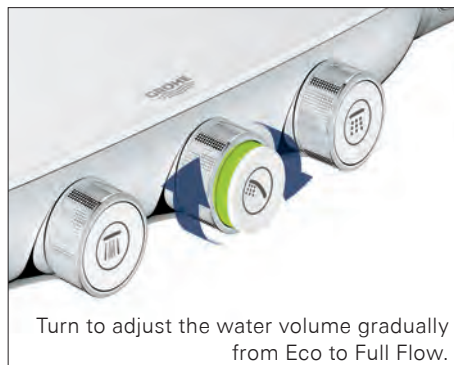

Push the button to start the shower

Push again to stop or pause the shower. The volume is now preset when you restart.

Turn to adjust the water volume gradually from Eco to Full Flow.