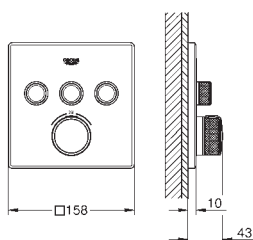

Grotherm SmartControl
Thermostat for concealed installation with 3 valves
set for final installation for
GROHE Rapido SmartBox 35 600 000
metal wall escutcheon with **GROHE QuickFix** (covered escutcheon and shaft sealing, covered fixing), retroactively 6° adjustable
GROHE StarLight chrome finish
GROHE SmartControl push for ON-OFF, turn for volume adjustment from EcoJoy to full flow
exchangeable symbols
GROHE TurboStat compact cartridge
with wax thermoelement
GROHE ProGrip with knurl structure
GROHE SafeStop safety button at 38°C
(calibration required)
GROHE SafeStop Plus optional temperature limiter at 43°C or 46°C included
built-in non return valve
and dirt strainers
multiple outlets can be run simultaneously
without roughing-in-set
flow performance:
outlet A = 23 l/min
outlet B = 27 l/min
outlet C = 23 l/min
outlet A + B = 33 l/min
outlet A + B + C = 36 l/min

35 600 000		4005176413469	132.18

GROHE Rapido SmartBox universal rough-in box for concealed installation