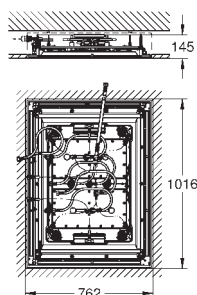

GROHE F-DIGITAL DELUXE

Ref. No.	Colour	EAN code	Retail Guide Price (£)

26 373 001	Chrome	4005176415593	20,739.05

Rainshower F-Series 40" AquaSymphony
Ceiling shower 6+ sprays with light
1016 mm x 762 mm x 145 mm
material: metal
minimum flow rate 25 l/min
min. recommended pressure 3.0 bar
1 x AquaCurtain
1 x Pure XL spray
1 x 2 mist spray
2 x GROHE PureRain spray 400 x 190 mm
2 x XL Waterfall (separately controlled)
1 x 4 Bokoma Spray with adjustment angle 20° and combinations
full spectrum LED: soft light with changing rainbow colours
individually adjustable: permanent lighting with colour selection
power supply for light 12 V DC
CE approved
SpeedClean anti-limescale system
GROHE DreamSpray perfect spray pattern
GROHE StarLight finish

requires rough-in set (26 376 001), F-digital Deluxe base unit box (26 376 000), Bluetooth unit (36 371 000) and various cable connections – all to be ordered separately due to individualised installation

The ceiling construction must be appropriate for the static requirement of the product (total product weight > 70 kg). Ceiling shower has to be controlled by 8 outlets + 1 hand shower outlet and the performance of the waste must be of sufficient size (> 100 l/min). For detailed planning please see separate planning & installation guide before start.

recommendation: configuration with Grotherm SmartControl
3 x Grotherm SmartControl (29 126 000)
3 x GROHE Rapido SmartBox (35 600 000)
1 x Euphoria Cube Stick wall holder set 1 spray (26 405 000)

this product contains built-in LED lamps, which cannot be changed: energy efficiency class: A++