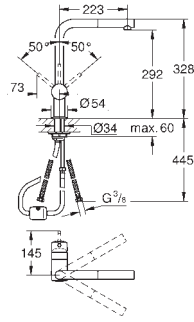

GROHE MINTA / MINTA SMARTCONTROL / MINTA TOUCH

Ref. No.   Colour   EAN code   Retail Guide Price (£)

32 168 000	Chrome	4005176824425	210.23
32 168 DC0	supersteel	4005176824432	273.62

Minta
Single-lever sink mixer 1/2"
monobloc installation
GROHE StarLight finish
GROHE SilkMove 46 mm ceramic cartridge
pull out mousseur spout
adjustable flow rate limiter
swivel tubular spout
integrated non-return valve
protected against backflow
flexible connection hoses
rapid installation system