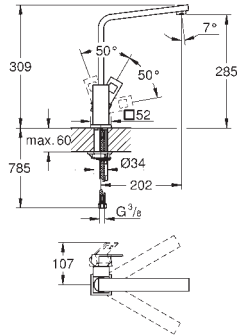

31 255 000	Chrome	4005176901416	198.00
31 255 DC0	supersteel	4005176994319	408.19

Eurocube
Single-lever sink mixer 1/2"
high spout
monobloc installation
GROHE StarLight finish
28 mm ceramic cartridge
with **GROHE SilkMove**
mousseur
swivel cast spout
swivel area 360°
flexible connection hoses
rapid installation system