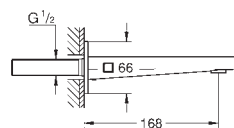

13 404 003	Chrome	4005176529788	139.00

GROHE Plus
Bath spout
wall mounted
GROHE StarLight chrome finish
laminar mousseur
male thread 1/2"
projection 168 mm