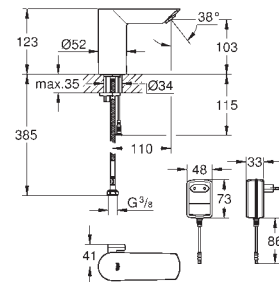

Bau Cosmopolitan E
Infra-red electronic basin mixer 1/2"
with mixing device and temperature limiter
with infrared sensor for bi-directional communication for monitoring, configuration and servicing
without power supply 36338000 (required)
GROHE StarLight chrome finish
GROHE EcoJoy mousseur 5.7 l/min
GROHE Zero separated inner water ways - lead and nickel free
body made of composite polymer
flexible connection hoses
non-return valve
dirt strainers
with integrated solenoid valve
rapid installation system
7 pre-set programs
auto flush
thermal disinfection
cleaning mode
additional functions and precise settings
by remote control 36 407
CE approved
noise classification 1 in accordance with DIN4109