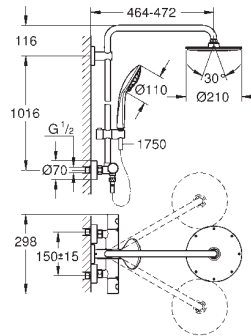

Euphoria System 210
Shower system with thermostat for wall mounting
horizontal swivable 450 mm projection shower arm
exposed thermostatic shower
with Aquadimmer function
allows change between:
metal head shower Rainshower Cosmopolitan 210 (28 368 000)
Rain spray pattern
with ball joint
rotation angle $\pm 15^\circ$
hand shower Euphoria 110 Massage (27 221 000)
adjustable height via gliding element
Silverflex shower hose 1750 mm (28 388 000)
GROHE TurboStat compact cartridge
with wax thermoelement
GROHE SafeStop safety button at 38°C
(calibration required)
GROHE SafeStop Plus optional temperature limiter at 43°C included
GROHE DreamSpray perfect spray pattern
GROHE StarLight chrome finish
SpeedClean anti-limescale system
Inner WaterGuide for a longer life
Twistfree preventing the hose from twisting
GROHE MetalGrip ergonomically shaped metal handles
minimum flow rate 7 l/min.
optional upgrade: **GROHE EasyReach** tray (26 362)