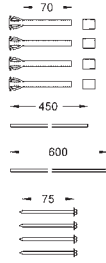

38 714 000

4005176828454

14.59

WC wall plate extension set 70 mm
with pneumatic discharge valve