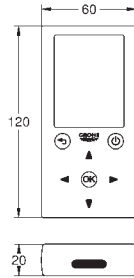

GROHE BLUETOOTH MONITORING

Ref. No.	Colour	EAN code	Retail Guide Price (£)

36 407 001		4005176368974	261.30

Remote control

for all GROHE one eye infra-red products
as of 06/2015 and GROHE Blue Home until 12/2018

monitoring

consumption and usage data
thermal disinfection cycles (infrared mixers)
auto flush cycles (infrared mixers)
cleaning mode cycles (GROHE Blue Home)
filter and CO₂ capacity (GROHE Blue Home)

configuration

cleaning mode activation
thermal disinfection (infrared mixers)
detection range (infrared mixers)
shut off delay (infrared mixers)
auto flush (infrared mixers)
filter capacity (GROHE Blue Home)

service

send and save profile
reset to factory or user settings
service details
demo mode
error codes (GROHE Blue Home)

3 x 1.5 V DC (AAA) battery supply