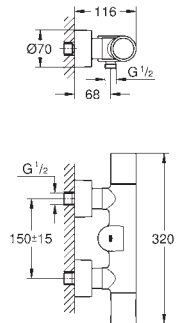

36 457 000   **Chrome**   **4005176494765**   **805.00**

Eurosmart Cosmopolitan E Special
Infra-red electronic shower mixer with thermostatic temperature control
with infrared sensor for bi-directional communication
for monitoring, configuration and servicing
6V lithium battery, type CR-P2
battery lifetime approx. 7 years (150 actuations a day)
ergonomic metal handle
GROHE StarLight chrome finish
GROHE CoolTouch
non-return valve
dirt strainers
GROHE SafetyPlus fixed temperature stop
temperature scale handle with pre-adjustable
safety stop between 35°C and 41°C (calibration required)
metal temperature safety stop
full unmixed hot or cold water in extreme handle position for legionella sampling
shower bottom outlet 1/2" with
integrated non return-valve
with S-unions, chrome nuts and covers
self-sealing escutcheons
multistage battery status display
7 pre-set programs
auto flush
thermal disinfection
cleaning mode
additional functions and precise settings
by remote control 36 407
CE approved
noise classification 1 in accordance
with DIN4109

COMMERCIAL
FITTINGS