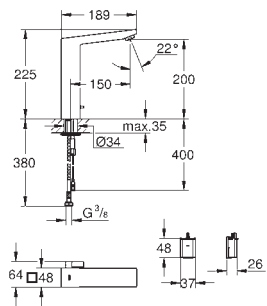

Eurocube E
Infra-red electronic basin mixer 1/2" with mixing device and adjustable temperature limiter
with infrared sensor for bi-directional communication for monitoring, configuration and servicing
6V lithium battery, type CR-P2
battery lifetime approx. 7 years (150 actuations a day)
GROHE StarLight chrome finish
laminar spray regulator 5.7 l/min
flexible connection hoses
non-return valve
dirt strainers
with integrated solenoid valve
external battery
rapid installation system
multistage battery status display
7 pre-set programs
auto flush
thermal disinfection
cleaning mode
additional functions and precise settings
by remote control 36 407
CE approved
noise classification 1 in accordance with DIN4109
type of protection faucet IP 59K

36 442 000	Chrome	4005176415647	834.34