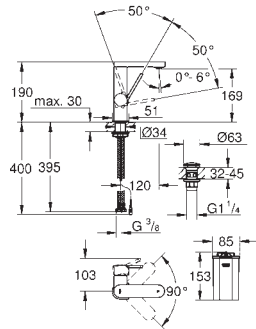

Ref. No.	Colour	EAN code	Retail Guide Price (£)
23 958 003	Chrome	4005176605642	679.00
23 958 DC3	supersteel	4005176612756	947.43
23 958 AL3	Brushed Hard Graphite	4005176612749	1,082.76

GROHE Plus
Single-lever basin mixer 1/2" with LED display < br/>M-size
colour LED water temperature display
infra-red diverter: mousseur / Eco spray
automatic return to mousseur
monobloc installation
metal lever
28 mm ceramic cartridge
with **GROHE SilkMove**
with temperature limiter
GROHE StarLight chrome finish
SpeedClean mousseur
GROHE AquaGuide adjustable mousseur
rapid installation system
swivel spout with easy docking
swivel area 90°
smooth body with push-open pop-up waste set 1 1/4"
flexible connection hoses
1.5 V alkaline mono battery, 4 x mono cell
external battery
mains power retrofit possible

23 959 003	Chrome	4005176605659	699.00