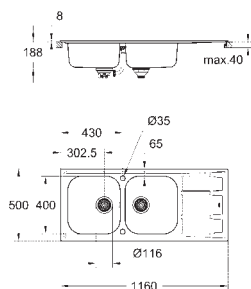

K400
Stainless Steel Sink with Drainer
model: K400 80-S 116/50 2.0 rev
mounting type: standard built-in
material: stainless steel AISI 304 (V2A)
material thickness: 0.7 mm
GROHE StarLight finish
finish: satin finish
GROHE Whisper
min. cabinet size: 800 mm
dimensions: 1160 x 500 mm
2 bowl: 362.5 x 400 x 188 mm
GROHE QuickFix installation system
sink mountable left or right
cut-out: 1140 x 480 mm
drilling holes: 2 x 35 mm
waste: Ø 3.5"/90 mm waste strainer with automatic waste fitting
accessories included: automatic waste fitting, waste kit, basket strainer waste, mounting set

31 570 SD0   stainless steel   4005176473272   347.91