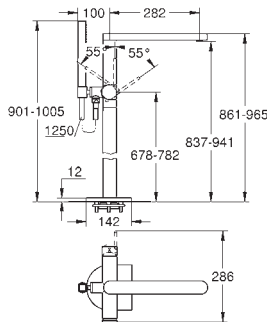

Ref. No.	Colour	EAN code	Retail Guide Price (£)

23 846 003	Chrome	4005176496684	1,499.00
23 846 DC3	supersteel	4005176574177	2,039.00
23 846 AL3	Brushed Hard Graphite	4005176585722	2,330.00

GROHE Plus
Single-lever bath mixer 1/2", floor mounted
set for final installation for 45 984 001
without roughing-in-set
GROHE SilkMove 35 mm ceramic cartridge
with temperature limiter
GROHE StarLight chrome finish
automatic diverter: bath/shower
spout with laminar mousseur
projection 282 mm
integrated non-return valve
in the shower outlet 1/2"
with shower holder
hand shower Euphoria Cube 6.6 l/min
Silverflex shower hose 1250 mm (28 362)
protected against backflow
min. recommended pressure 1 bar