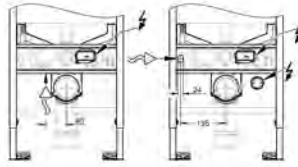

Rapid SLX
3-in-1 set for WC, 1.13 m installation height
with flushing cistern GD 2 , 6 l - 2.6 l
Consisting of:
Rapid SLX element for WC (39 596 000) with integrated power socket
Rapid SL front wall brackets (38 558 00M)
WC set for noise protection (37 131 000)
including flow manager