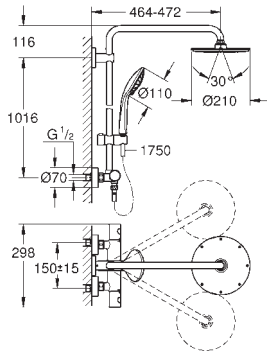

GROHE EUPHORIA SHOWER SYSTEM

Ref. No.	Colour	EAN code	Retail Guide Price (£)

26 383 000	Chrome	4005176369025	726.71

Euphoria System 210
Shower system with thermostat for wall mounting
Consisting of:
horizontal swivable 450 mm projection shower arm
GROHE MetalGrip ergonomically shaped metal handles
exposed thermostatic shower
with Aquadimmer function
allows change between:
Rainshower Cosmopolitan 210 metal head shower
Rain spray pattern
GROHE EcoJoy 12 l/min flow limiter
with ball joint
rotation angle $\pm 15^\circ$
hand shower Euphoria 110 Massage
GROHE EcoJoy 9.5 l/min flow limiter
adjustable height via gliding element
Silverflex shower hose 1750 mm (28 388 000)
minimum flow rate 7 l/min.
GROHE DreamSpray perfect spray pattern
GROHE StarLight finish
GROHE TurboStat compact cartridge
with wax thermoelement
SpeedClean anti-limescale system
Inner WaterGuide for a longer life
Twistfree preventing the hose from twisting
suitable for instantaneous heaters from 18 kW/h
min. recommended pressure 1 bar
optional upgrade: **GROHE EasyReach** tray (26 362)