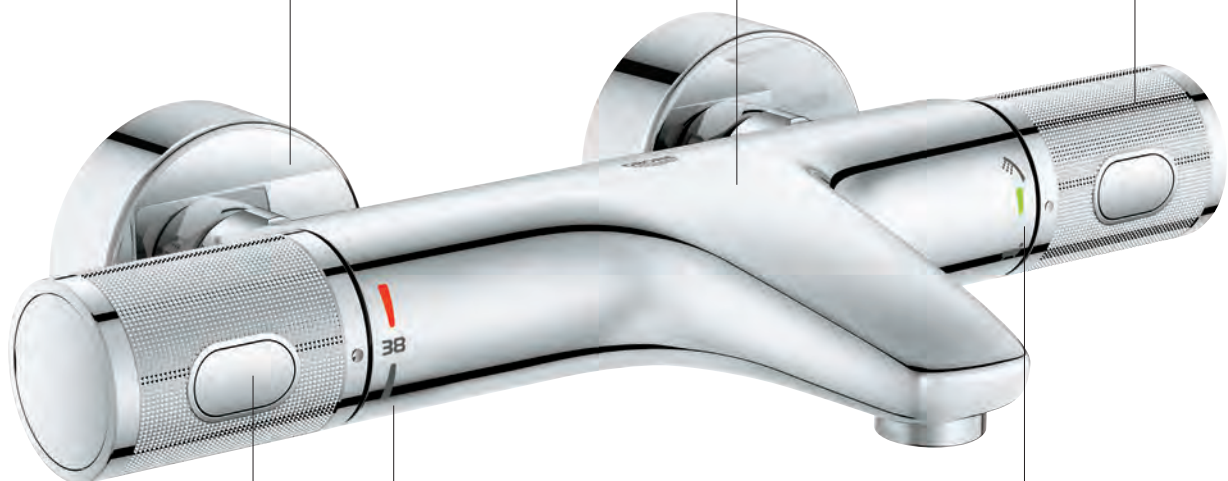

GROHE TurboStat
For a perfect water temperature at all times.

GROHE CoolTouch compact body
No risk of scalding on the body.

Smart Ergonomics
GROHE ProGrip with knurl structure combines ergonomic grip with amazing shape