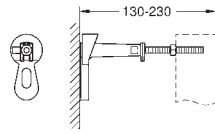

GROHE RAPID SL FOR URINAL

Ref. No.	Colour	EAN code	Retail Guide Price (£)
38 558 00M		4005176291418	26.41

Rapid SL
Front wall brackets
for against-the-wall installations
for fixing the elements at the brick-wall
or in front of the studded wall
adjustment from 130 - 230 mm
2 pieces