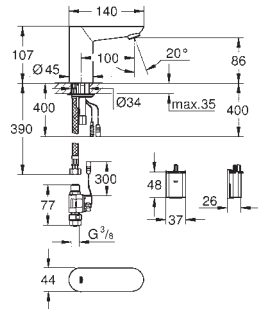

GROHE EUROECO COSMOPOLITAN E

Ref. No.	Colour	EAN code	Retail Guide Price (£)

36 271 000	Chrome	4005176893193	275.43

Euroeco Cosmopolitan E
Infra-red electronic basin tap
with infrared sensor for bi-directional communication for monitoring, configuration and servicing for cold or premixed water
6V lithium battery, type CR-P2
battery lifetime approx. 7 years (150 actuations a day)
GROHE EcoJoy mousseur 5.7 l/min
flexible connection hoses
dirt strainers
solenoid valve
external battery
rapid installation system
multistage battery status display
7 pre-set programs
auto flush
thermal disinfection
cleaning mode
additional functions and precise settings
by remote control 36 407
CE approved
noise classification 1 in accordance with DIN4109
type of protection faucet IP 59K

36 269 000	Chrome	4005176893179	297.55