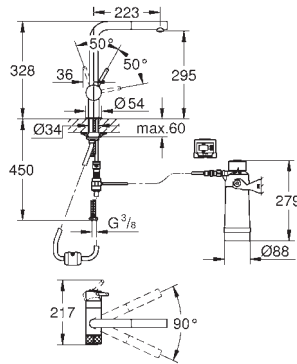

*** Available for free via iTunes app or Google Play store.
 to be equipped with a non-return valve EA approved by Belgaqua

GROHE BLUE PURE

GROHE BLUE PURE

Ref. No.	Colour	EAN code	Retail Guide Price (£)
30 382 000	Chrome	4005176565496	501.51
30 382 DC0	supersteel	4005176565502	574.80