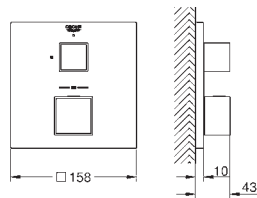

Grotherm Cube
Thermostatic mixer for 1 outlet with shut off valve
set for final installation for
GROHE Rapido SmartBox 35 600 000
GROHE TurboStat compact cartridge
with wax thermoelement
GROHE StarLight chrome finish
wall escutcheon with **GROHE QuickFix**
(covered escutcheon- and shaft sealing, covered fixing)
metal escutcheon, retroactively 6° adjustable
GROHE SafeStop safety button at 38°C
(calibration required)
GROHE SafeStop Plus optional temperature limiter at 43°C or 46°C included
built-in non return valve
and dirt strainers
ceramic stop valve, 120°
flow performance:
outlet B = 27 l/min
outlet C = 30 l/min
without roughing-in-set

35 600 000		4005176413469	132.18
GROHE Rapido SmartBox universal rough-in box for concealed installation			

24 154 000	Chrome	4005176481185	528.73
24 154 DC0	supersteel	4005176574238	682.00
24 154 AL0	Brushed Hard Graphite	4005176585920	779.00