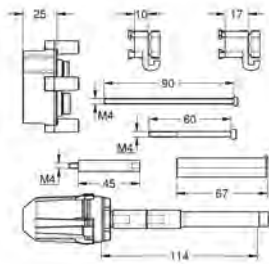

GROHE RAPIDO SMARTBOX

Ref. No.	Colour	EAN code	Retail Guide Price (£)

14 057 000		4005176466304	147.62

Universal extension set single-lever mixers, 50 mm
fits for concealed single-lever mixers in combination with **GROHE Rapido SmartBox**