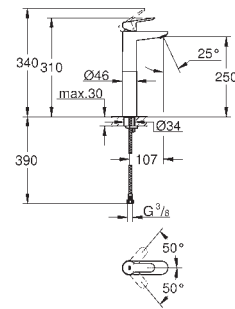

23 761 000	Chrome	4005176388491	117.16

BauEdge
Basin mixer 1/2"
XL-Size
monobloc installation
for free-standing basins
metal lever
GROHE Longlife 28 mm ceramic cartridge
GROHE StarLight chrome finish
GROHE EcoJoy mousseur 5.7 l/min
rapid installation system
smooth body
flexible connection hoses