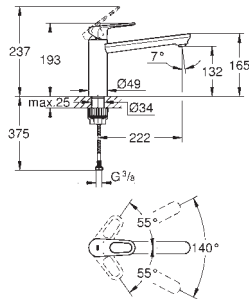

31 688 000   Chrome   4005176530333   71.00

GROHE BauFlow
Single-lever sink mixer 1/2"
medium spout
monobloc installation
GROHE StarLight chrome finish
GROHE Longlife 35 mm ceramic cartridge
GROHE Zero separated inner water ways - lead and nickel free
swivel tubular spout
swivel area 140°
mousseur with coin slot for tool free replacement
flexible connection hoses
GROHE QuickFix Plus ultra fast and simple installation - no tools needed
min. recommended pressure 1 bar