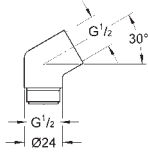

GROHE SENA

Ref. No.	Colour	EAN code	Retail Guide Price (£)
28 389 000	Chrome	4005176269837	12.49

Sena
Adapter 1/2" x 1/2"
material: metal
for use with hand shower holder
or shower rail
GROHE StarLight chrome finish

SHOWERS