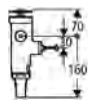

43 997 000   4005176160431   169.06

Flush valve for WC
3/4"
retrofit for 677.00.500/677.03.500/680.00.500
for **low pressure**
without stop valve
without flush pipe

reference:
Model 677. with stainless steel actuation is to be replaced by ref. 43 997 and
43 179 P00 (plastic actuation).