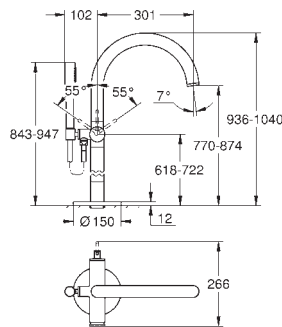

GROHE ATRIO

Ref. No.	Colour	EAN code	Retail Guide Price (£)
24 138 003	Chrome	4005176481017	642.86
24 138 DC3	supersteel	4005176481024	898.59
24 138 GL3	cool sunrise	4005176564505	887.73
24 138 DA3	warm sunset	4005176564482	888.00
24 138 AL3	Brushed Hard Graphite	4005176481031	1,026.96

Atrio

Thermostatic bath tub mixer for 2 outlets with integrated shut off/diverter valve

set for final installation for

GROHE Rapido SmartBox 35 600 000

GROHE TurboStat compact cartridge

with wax thermoelement

GROHE StarLight chrome finish

wall escutcheon with **GROHE QuickFix**

(covered escutcheon- and shaft sealing, covered fixing)

metal escutcheon, retroactively 6° adjustable

printed shower and bath symbol

GROHE SafeStop safety button at 38°C

(calibration required)

GROHE SafeStop Plus optional temperature limiter at 43°C or 46°C included

GROHE AquaDimmer, integrated shut off/diverter valve

metal handles

flow performance:

outlet B = 27 l/min

outlet C = 30 l/min

without roughing-in-set

35 600 000		4005176413469	132.18
GROHE Rapido SmartBox universal rough-in box for concealed installation			

32 653 003	Chrome	4005176454912	1,382.12
32 653 DC3	supersteel	4005176454929	2,198.28
32 653 GL3	cool sunrise	4005176492709	2,171.69
32 653 DA3	warm sunset	4005176492723	2,171.69
32 653 AL3	Brushed Hard Graphite	4005176454936	2,512.31

Atrio

Single-lever bath mixer, floor mounted

set for final installation for

45 984 001

without roughing-in-set

GROHE SilkMove 35 mm ceramic cartridge

with temperature limiter

GROHE StarLight chrome finish

automatic diverter: bath/shower

spout with mousseur

projection 301 mm

integrated non-return valve

in the shower outlet 1/2"

with shower holder

hand shower Sena Stick (26 465)

Silverflex shower hose 1250 mm