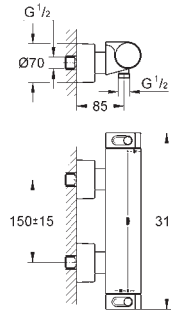

GROHE GROHTHERM 2000

Ref. No.	Colour	EAN code	Retail Guide Price (£)
34 446 001	Chrome	4005176926402	308.59

Grohtherm 2000
Thermostatic shower mixer 1/2"
wall mounted
100% GROHE CoolTouch consisting of safety housing + S-unions with CoolTouch escutcheons
GROHE StarLight chrome finish
GROHE Aqua Paddle ergonomically shaped handles
GROHE SafeStop safety button at 38°C
(calibration required)
GROHE SafeStop Plus integrated temperature limiter at max 50°C
GROHE TurboStat compact cartridge with wax thermoelement
integrated mixed water shut off
volume handle with **GROHE EcoButton** (economy button with individually adjustable economy stop)
ceramic headpart 1/2", 180°
shower bottom outlet 1/2"
built-in non return valves
dirt strainers
protected against backflow
covered S-unions, CoolTouch escutcheons with wall sealing
optional upgrade: GROHE EasyReach shower tray (18 608 001)
GROHE EcoJoy technology for less water and perfect flow
integrated flow limiter 14 l/min in the shower outlet

34 170 001	Chrome	4005176926471	286.47