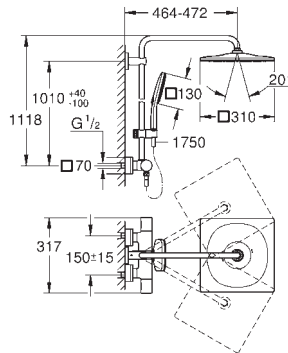

GROHE RAINSHOWER SMARTACTIVE SYSTEM

Ref. No.	Colour	EAN code	Retail Guide Price (£)

26 649 000	Chrome	4005176533037	855.00

Rainshower SmartActive 310
Shower system with thermostat for wall mounting
Consisting of:
horizontal swivable 450 mm projection shower arm
exposed thermostatic shower
with Aquadimmer function
allows change between:
head shower Rainshower Mono 310 Cube (26 567)
with ball joint
rotation angle $\pm 15^\circ$
hand shower Rainshower SmartActive 130 Cube (26 550)
adjustable height via gliding element
including performance grip
Silverflex shower hose 1750 mm (28 388 000)
GROHE TurboStat compact cartridge
with wax thermoelement
GROHE SafeStop safety button at 38°C
(calibration required)
GROHE SafeStop Plus optional temperature limiter at 43°C included
GROHE CoolTouch prevents scalding on hot surfaces
GROHE DreamSpray perfect spray pattern
GROHE One-Click Showering spray selection
with one click
GROHE StarLight chrome finish
GROHE QuickFix (upper bracket adjustable)
SpeedClean anti-limescale system
suitable for instantaneous heaters from 18 kW/h
minimum flow rate 7 l/min.
min. recommended pressure 1 bar

26 652 000	Chrome	4005176533044	855.00
ditto, with GROHE EcoJoy 9.5 l/min flow limiter			

26 657 000	Chrome	4005176533075	984.00