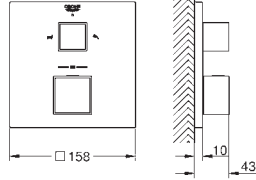

GROHE GROHTHERM CUBE

Ref. No.	Colour	EAN code	Retail Guide Price (£)
24 155 000	Chrome	4005176481192	528.73
24 155 DC0	supersteel	4005176574245	682.00
24 155 AL0	Brushed Hard Graphite	4005176585937	779.00

Grotherm Cube
Thermostatic bath tub mixer for 2 outlets with integrated shut off/diverter valve

set for final installation for GROHE Rapido SmartBox 35 600 000
GROHE TurboStat compact cartridge with wax thermostatic element
GROHE StarLight chrome finish wall escutcheon with **GROHE QuickFix** (covered escutcheon- and shaft sealing, covered fixing) metal escutcheon, retroactively 6° adjustable printed shower and bath symbol
GROHE SafeStop safety button at 38°C (calibration required)
GROHE SafeStop Plus optional temperature limiter at 43°C or 46°C included
GROHE AquaDimmer, integrated shut off/diverter valve
flow performance:
outlet B = 27 l/min
outlet C = 30 l/min
without roughing-in-set

35 600 000		4005176413469	132.18
GROHE Rapido SmartBox universal rough-in box for concealed installation