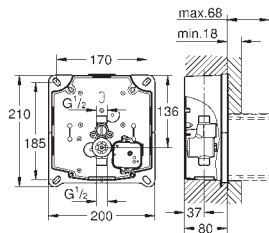

**GROHE Rapido U
roughing-in set for urinal
for manual actuation or Tectron
infra-red electronic 6 V or 230 V**

water group with stop valve
flow pressure min 0.5 bar
operating pressure max 10 bar
flush aid

functional unit checked ex factory
water supply connections 1/2" outer thread
connecting box for mains supply
installation box with gasket
fixing points for dry cladding and masonry-in
inspection shaft incl. protection