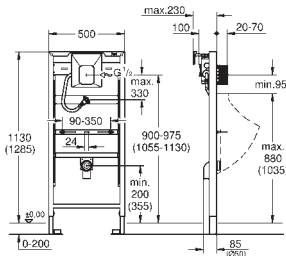

Rapid SL
Element for urinal with infra-red electronic
with GROHE Rapido U
1.13 and 1.30 m installation height
for manual actuation or Tectron
infra-red electronic 6 V or 230 V
for on-the-wall installations or studded walls
powder coated steel frame, self-supporting
for dry-cladding, completely pre-assembled
height adjustable fitting connections
quick adjustment, lockable
fixing material
TÜV approved
HT-outlet bend Ø 50 mm
inlet connection and inlet connecting set
fixing bolts M8, with fixing device
for the ceramic
water group with stop valve
flow pressure min 0.5 bar
operating pressure max 10 bar
flush aid
functional unit checked ex factory
water supply connections 1/2" outer thread
connecting box for mains supply 230 V
installation box with gasket
inspection shaft incl. protection during
construction phase
including wall brackets 38 558 00M for on-the-wall installation

39 376 000		4005176342998	235.65