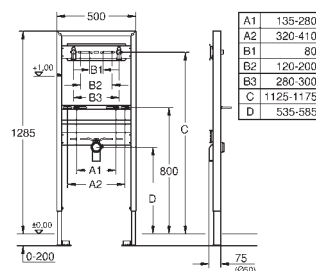

38 546 000   **4005176291289**   **299.00**

Rapid SL
Element for wash basin, for wall mounted fittings

1.30 m installation height
for on-the-wall installations or studded walls

- powder coated steel frame, self-supporting for dry-cladding, completely pre-assembled with fixed connections
- quick adjustment, lockable
- fixing material
- TÜV approved

Includes

1. wash basin fixing bolts with fixing device for ceramic
   - variable distance of fixing bolts
   - HT-outlet bend Ø 50 mm
   - seal Ø 32 mm
   - 2 noise protected fitting connections 1/2"
2. for on-the-wall installation please order wall brackets 38 558 00M (sold separately)