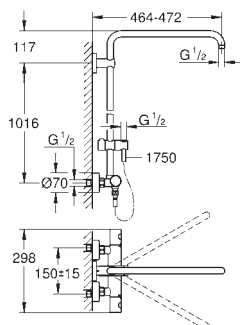

Euphoria Shower System
Shower system with thermostat for wall mounting
Consisting of:
horizontal swivable 450 mm projection shower arm
exposed thermostatic shower
with Aquadimmer function
gliding element
Silverflex shower hose 1750 mm (28 388 000)
GROHE TurboStat compact cartridge
with wax thermoelement
GROHE SafeStop safety button at 38°C
(calibration required)
GROHE SafeStop Plus optional temperature limiter at 43°C included
GROHE StarLight chrome finish
Inner WaterGuide for a longer life
Twistfree preventing the hose from twisting
suitable for instantaneous heaters from 18 kW/h
minimum flow rate 7 l/min.
min. recommended pressure 1 bar
optional upgrade: **GROHE EasyReach** tray (26 362)