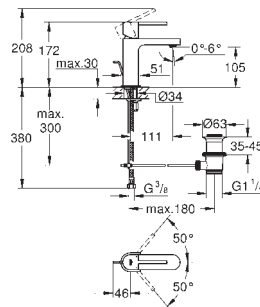

GROHE Plus
Basin mixer 1/2" S-Size
monobloc installation
metal lever
28 mm ceramic cartridge
with **GROHE SilkMove**
with temperature limiter
GROHE StarLight chrome finish
GROHE EcoJoy SpeedClean mousseur 5.7 l/min
GROHE AquaGuide adjustable mousseur
GROHE QuickFix Plus installation system
pop-up waste set 1 1/4"
flexible connection hoses

32 612 30L	Chrome	4005176529979	199.00