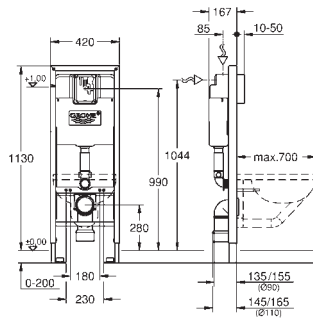

Rapid SL
Element for WC, 1.13 m installation height, 0.42 m width with flush cistern 6 - 3 l

for WC bowls 70 cm projection
for on-the-wall installations or studded walls
powder coated steel frame, self-supporting
TÜV approved
2 WC fixing bolts
fixing device for ceramic
distance of fixing bolts 180/230 mm
outlet bend Ø 90 mm
depth adjustable
reducer Ø 90/110 mm
inlet and outlet connecting set
Insulated against condensation
1/2" water supply connection including integrated angle valve and push fit flexible hose union
for on-the-wall installation please order wall brackets 38 558 00M (sold separately) for the mounting of support rails for the disabled please order fixing element 38 559 001 (sold separately)