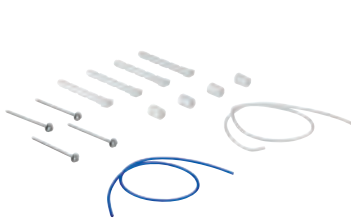

GROHE ACCESSORIES FOR FLUSHING CISTERNS

Ref. No.	Colour	EAN code	Retail Guide Price (£)
----------	--------	----------	------------------------

42 300 000

4005176832079

30.43

Flow restrictor
reduces flow rate
for flushing cistern GD 2 / Rapid SL 1.13 m only
installation in valve seat
to eliminate water splashes coming out of the bowl