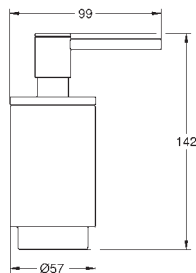

41 028 000	Chrome	4005176576942	49.00
41 028 DC0	supersteel	4005176576959	69.00
41 028 BE0	polished nickel	4005176576966	74.00
41 028 EN0	brushed nickel	4005176576973	79.00
41 028 GL0	cool sunrise	4005176576980	74.00
41 028 GN0	brushed cool sunrise	4005176576997	79.00
41 028 DA0	warm sunset	4005176577000	74.00
41 028 DL0	brushed warm sunset	4005176577017	79.00
41 028 A00	hard graphite	4005176577024	74.00
41 028 AL0	Brushed Hard Graphite	4005176577031	79.00

Selection
Soap dispenser
material: glass / metal
filling quantity 120 ml
fits in the following holder:
41 027
GROHE StarLight chrome finish