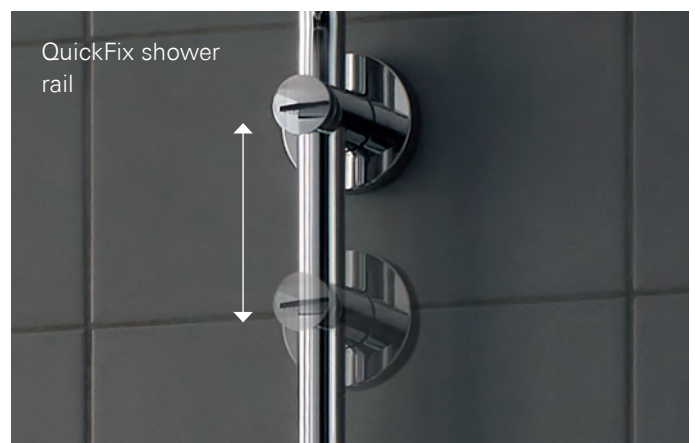

EUPHORIA SMARTCONTROL YOUR TURN - YOUR SHOWER

We've put a lot of thought into our new GROHE Euphoria SmartControl shower system: the result is a range of features that make the Euphoria more convenient and more enjoyable to use. The shower arm has a swivel function that allows you to rotate the showerhead through 180° to achieve the perfect angle. And the fully adjustable shower holder allows the hand shower to be positioned individually at the ideal height.

We have made the sleek Grotherm SmartControl body smaller and more compact to offer more space in the shower. And because we want you to enjoy your shower as quickly as possible, we came up with the GROHE QuickFix. This allows the position of the upper bracket to be altered during installation of the shower rail. The advantage: the upper bracket can be installed easily and quickly by utilising existing drilled holes.