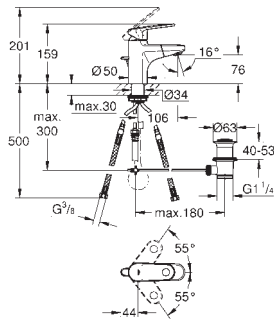

GROHE EUROPLUS

Ref. No.	Colour	EAN code	Retail Guide Price (£)

33 155 002	Chrome	4005176865947	253.29

Europlus
Basin mixer 1/2"
S-Size
monobloc installation
metal lever
GROHE SilkMove 35 mm ceramic cartridge
adjustable minimum flow rate 2.5 l/min
temperature limiter
GROHE StarLight chrome finish
rapid installation system
pull out spout with mousseur
integrated non-return valve
pop-up waste set 1 1/4"
flexible connection hoses