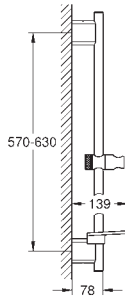

GROHE RAINSHOWER SMARTACTIVE

	Ref. No.	Colour	EAN code	Retail Guide Price (£)
	26 602 000	Chrome	4005176486531	93.00
	Rainshower SmartActive Shower rail, 600 mm with wall holders made of metal glide element and swivel holder GROHE QuickFix (variable distance between wall shower holders to adapt to existing holes) GROHE TileFix adjustable depth on upper and lower bracket GROHE EasyReach tray GROHE StarLight chrome finish			
	26 603 000	Chrome	4005176486548	98.00
	26 603 BE0	polished nickel	4005176558719	196.00
	26 603 EN0	brushed nickel	4005176558740	215.00
	26 603 GL0	cool sunrise	4005176558757	196.00
	26 603 GN0	brushed cool sunrise	4005176558764	215.00
	26 603 DA0	warm sunset	4005176558726	196.00
	26 603 DL0	brushed warm sunset	4005176558733	215.00
	26 603 A00	hard graphite	4005176558696	196.00
	26 603 AL0	Brushed Hard Graphite	4005176558702	215.00
	Rainshower SmartActive Shower rail, 900 mm with wall holders made of metal glide element and swivel holder GROHE QuickFix (variable distance between wall shower holders to adapt to existing holes) GROHE TileFix adjustable depth on upper and lower bracket GROHE EasyReach tray GROHE StarLight chrome finish