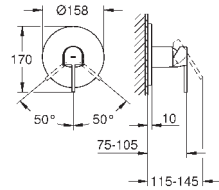

Ref. No.	Colour	EAN code	Retail Guide Price (£)

24 059 003	Chrome	4005176529832	189.00
24 059 DC3	supersteel	4005176574153	255.00
24 059 AL3	Brushed Hard Graphite	4005176585708	292.00

GROHE Plus

Single-lever shower mixer trim

set for final installation for
GROHE Rapido SmartBox 35 600 000

GROHE SilkMove 46 mm ceramic cartridge

GROHE StarLight chrome finish

wall escutcheon with **GROHE QuickFix**

(covered escutcheon- and shaft sealing, covered fixing)

metal escutcheon, retroactively 6° adjustable

metal lever

flow performance:

outlet B or C = 30 l/min

without roughing-in-set

35 600 000	4005176413469	132.18
GROHE Rapido SmartBox universal rough-in box for concealed installation		

24 060 003	Chrome	4005176529825	199.00
24 060 DC3	supersteel	4005176574146	269.00
24 060 AL3	Brushed Hard Graphite	4005176585692	307.00