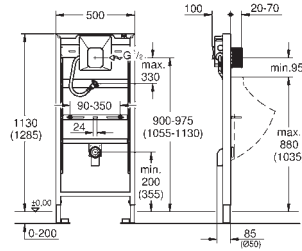

GROHE RAPID SL FOR URINAL

Ref. No.	Colour	EAN code	Retail Guide Price (£)

38 786 001		4005176864025	319.00

Rapid SL
Element for urinal with GROHE Rapido U
1.13 and 1.30 m installation height
for manual actuation or Tectron
infra-red electronic 6 V or 230 V
for on-the-wall installations or studded walls
height adjustable fitting connections
HT-outlet bend Ø 50 mm
fixing bolts M8, with fixing device
for the ceramic
inlet connection and inlet connecting set
water group with stop valve
flow pressure min 0.5 bar
operating pressure max 10 bar
flush aid
functional unit checked ex factory
water supply connections 1/2" outer thread
connecting box for mains supply 230 V
installation box with gasket
inspection shaft incl. protection during
construction phase
for on-the-wall installation please order wall brackets 38 558 00M (sold separately)

38 803 001		4005176864049	334.04