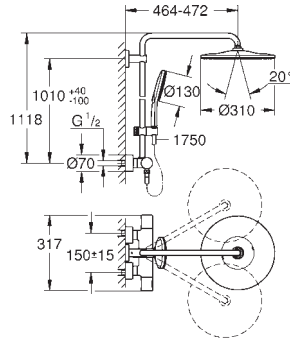

GROHE RAINSHOWER SMARTACTIVE SYSTEM

Ref. No.	Colour	EAN code	Retail Guide Price (£)
26 648 000	Chrome	4005176533020	855.00

Rainshower SmartActive 310
Shower system with thermostat for wall mounting
Consisting of:
horizontal swivable 450 mm projection shower arm
exposed thermostatic shower
with Aquadimmer function
allows change between:
head shower Rainshower Mono 310 (26 562)
with ball joint
rotation angle $\pm 15^\circ$
hand shower Rainshower SmartActive 130 (26 574)
adjustable height via gliding element
including performance grip
Silverflex shower hose 1750 mm (28 388 000)
GROHE TurboStat compact cartridge
with wax thermoelement
GROHE SafeStop safety button at 38°C
(calibration required)
GROHE SafeStop Plus optional temperature limiter at 43°C included
GROHE CoolTouch prevents scalding on hot surfaces
GROHE DreamSpray perfect spray pattern
GROHE One-Click Showering spray selection
with one click
GROHE StarLight chrome finish
GROHE EcoJoy 9.5 l/min flow limiter
GROHE QuickFix (upper bracket adjustable)
SpeedClean anti-limescale system
suitable for instantaneous heaters from 18 kW/h
minimum flow rate 7 l/min.
min. recommended pressure 1 bar

SHOWERS

26 648 LS0	moon white	4005176533068	984.00