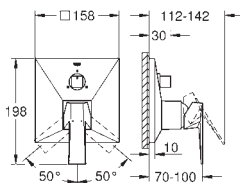

Allure Brilliant

Single-lever mixer with 3-way diverter

set for final installation for

GROHE Rapido SmartBox 35 600 000

GROHE SilkMove 46 mm ceramic cartridge

GROHE StarLight chrome finish

wall escutcheon with GROHE QuickFix

(covered escutcheon- and shaft sealing, covered fixing)

metal escutcheon, retroactively 6° adjustable

metal lever

3-way diverter

flow performance:

outlet A = 27 l/min,

outlet B = 27 l/min,

outlet C = 27 l/min

without roughing-in-set

35 600 000		4005176413469	132.18
GROHE Rapido SmartBox universal rough-in box for concealed installation