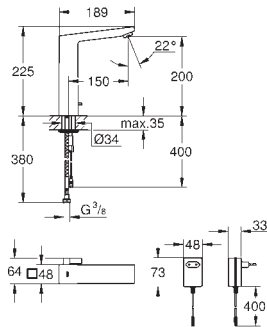

GROHE EUROCUBE E

Ref. No.	Colour	EAN code	Retail Guide Price (£)

36 440 000	Chrome	4005176415623	770.88

Eurocube E
Infra-red electronic basin mixer 1/2" with mixing device and adjustable temperature limiter
with infrared sensor for bi-directional communication for monitoring, configuration and servicing
without power supply 36338000 (required)
GROHE StarLight chrome finish
laminar spray regulator 5.7 l/min
flexible connection hoses
non-return valve
dirt strainers
with integrated solenoid valve
rapid installation system
7 pre-set programs
auto flush
thermal disinfection
cleaning mode
additional functions and precise settings
by remote control 36 407
CE approved
noise classification 1 in accordance with DIN4109
type of protection faucet IP 59K

36 441 000	Chrome	4005176415630	739.17