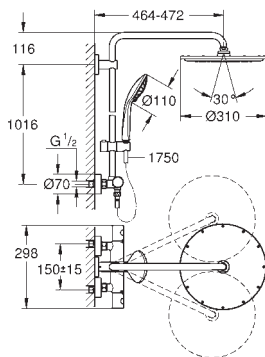

GROHE DreamSpray perfect spray pattern

GROHE StarLight chrome finish

Inner WaterGuide for a longer life

SpeedClean anti-limescale system

Twistfree preventing the hose from twisting

GROHE MetalGrip ergonomically shaped metal handles

suitable for instantaneous heaters from 18 kW/h

minimum flow rate 7 l/min.

min. recommended pressure 1 bar

optional upgrade: **GROHE EasyReach** tray (26 362)

	26 384 000	Chrome	4005176369032	871.61
	Euphoria System 310			
	Shower system with thermostatic mixer for wall mounting			
	Consisting of:			
	horizontal swivable 450 mm projection shower arm			
	GROHE MetalGrip ergonomically shaped metal handles			
	exposed thermostatic shower			
	with Aquadimmer function			
	allows change between:			
	Rainshower Cosmopolitan 310 metal head shower			
	Rain spray pattern			
GROHE EcoJoy 12 l/min flow limiter				
with ball joint				
rotation angle $\pm 15^\circ$				
hand shower Euphoria 110 Massage				
GROHE EcoJoy 9.5 l/min flow limiter				
adjustable height via gliding element				
Silverflex shower hose 1750 mm (28 388 000)				
minimum flow rate 7 l/min.				
GROHE DreamSpray perfect spray pattern				
GROHE StarLight finish				
GROHE TurboStat compact cartridge				
with wax thermoelement				
SpeedClean anti-limescale system				
Inner WaterGuide for a longer life				
Twistfree preventing the hose from twisting				
suitable for instantaneous heaters from 18 kW/h				
min. recommended pressure 1 bar				
optional upgrade: GROHE EasyReach tray (26 362)