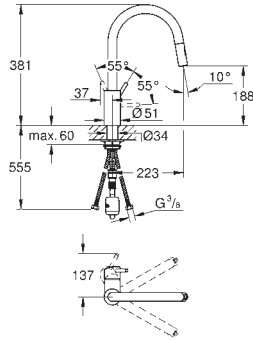

GROHE CONCETTO

Ref. No.	Colour	EAN code	Retail Guide Price (£)
31 483 002	Chrome	4005176466809	239.53
31 483 DC2	supersteel	4005176466816	312.75

Concetto
Single-lever sink mixer 1/2"
high spout
monobloc installation
GROHE StarLight chrome finish
GROHE SilkMove 35 mm ceramic cartridge
GROHE EasyDock guarantees easy retraction and smooth docking back to the starting position
GROHE Zero separated inner water ways - lead and nickel free
pull-out dual spray
diverter: laminar spray/SpeedClean shower jet
adjustable flow rate limiter
swivel tubular spout
swivel area 360°
protected against backflow
flexible connection hoses
GROHE QuickFix rapid installation system

32 666 001	Chrome	4005176887406	315.88