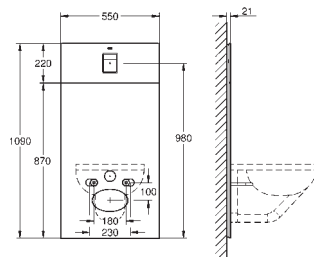

39 374 LS0	moon white	4005176344787	698.17

Glass Cover Skate Cosmopolitan

for Rapid SL 1.13 m

with flushing cistern GD 2

for connecting shower toilet Sensia Arena or common wall-hung WCs for tiled/plastered walls

two-piece glass cover made of tempered safety glass (8 mm)

upper part removable for maintenance

flush plate Skate Cosmopolitan, chrome, flush plate is kept flush with glass cover

HPL mounting plate with hole pattern for all connections

mounting plate with concealed water connection for shower toilet Sensia Arena

mounting plate with with quality edges in silver finish

Set for noise protection

including accessory for mounting glass plate and WC ceramic