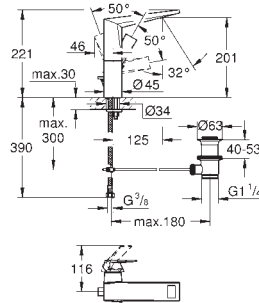

23 109 000	Chrome	4005176898754	706.80
23 109 DC0	supersteel	4005176489860	935.65
23 109 A00	hard graphite	4005176352683	1,003.00
23 109 AL0	Brushed Hard Graphite	4005176353161	1,070.00

Allure Brilliant
Single-lever basin mixer 1/2"
L-Size
monobloc installation
28 mm ceramic cartridge
with **GROHE SilkMove**
temperature limiter
GROHE StarLight chrome finish
GROHE EcoJoy 5.0 l/min. flow limiter
GROHE QuickFix installation system
spout with integrated mousseur
pop-up waste set 1 1/4"
flexible connection hoses

23 112 000	Chrome	4005176898778	706.80
23 112 A00	hard graphite	4005176489778	991.00
23 112 AL0	Brushed Hard Graphite	4005176489785	1,069.32

Ditto, smooth body