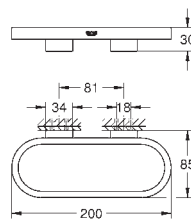

41 035 000	Chrome	4005176577062	55.00
41 035 DC0	supersteel	4005176577079	77.00
41 035 BE0	polished nickel	4005176577086	83.00
41 035 EN0	brushed nickel	4005176577093	88.00
41 035 GL0	cool sunrise	4005176577109	83.00
41 035 GN0	brushed cool sunrise	4005176577116	88.00
41 035 DA0	warm sunset	4005176577123	83.00
41 035 DL0	brushed warm sunset	4005176577130	88.00
41 035 A00	hard graphite	4005176577147	83.00
41 035 AL0	Brushed Hard Graphite	4005176577154	88.00

Selection
Towel ring
material: metal
holder for soap dish (41 036) and shower tray (41 037)
length 200 mm
concealed fastening
GROHE StarLight chrome finish