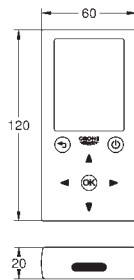

Air button
GROHE StarLight chrome finish
remote **hand**-actuation for
institutional requirements
white push button with escutcheon
Ø 100 mm
for walls of 80 - 240 mm thickness
actuation stop
pneumatic hose 1500 mm long

	36 407 001		4005176368974	261.30