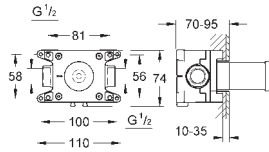

GROHE RAPIDO C / STOP VALVES

Ref. No.   Colour   EAN code   Retail Guide Price (£)

35 028 000   4005176908316   131.61

GROHE Rapido C
Rough-in for single volume control
for grid installation of Grohtherm Custom Shower system
built-in box with removable protection cover
waterproof membrane base for wall sealing
for masonry and drywall installation
fixing points for front and back wall
body of DR brass
pre-assembled ceramic headpart 3/4"
connection threads 1/2"
installation depth 70 - 95 mm

CONCEALED SOLUTIONS