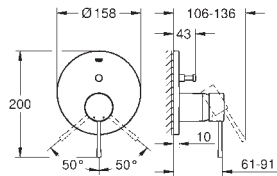

24 058 001	Chrome	4005176465475	181.12
24 058 DC1	supersteel	4005176465499	252.56
24 058 BE1	polished nickel	4005176465635	270.60
24 058 EN1	brushed nickel	4005176465659	288.65
24 058 GL1	cool sunrise	4005176465512	270.60
24 058 GN1	brushed cool sunrise	4005176465536	288.65
24 058 DA1	warm sunset	4005176465550	270.60
24 058 DL1	brushed warm sunset	4005176465574	288.65
24 058 A01	hard graphite	4005176465598	270.60
24 058 AL1	Brushed Hard Graphite	4005176465611	288.65

Essence

Single-lever mixer with 2-way diverter

set for final installation for
GROHE Rapido SmartBox 35 600 000

GROHE SilkMove 46 mm ceramic cartridge

GROHE StarLight chrome finish

wall escutcheon with GROHE QuickFix

(covered escutcheon- and shaft sealing, covered fixing)

metal escutcheon, retroactively 6° adjustable

metal lever

automatic 2-way diverter

flow performance:

outlet B = 27 l/min, outlet C = 27 l/min

without roughing-in-set

35 600 000	4005176413469	132.18
GROHE Rapido SmartBox universal rough-in box for concealed installation