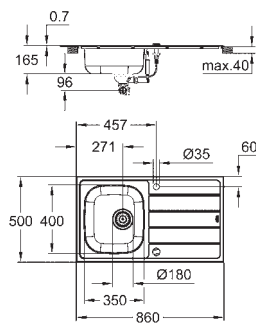

Eurosmart
Kitchen sink and tap bundle
Consisting of:
K200 stainless steel sink with drainer (31 552 SD1)
Eurosmart single-lever sink mixer (33 281 002)
low spout
monobloc installation
GROHE StarLight chrome finish
GROHE SilkMove 35 mm ceramic cartridge
with integrated temperature limiter
adjustable flow rate limiter
swivel cast spout
swivel area 140°
GROHE Zero separated inner water ways - lead and nickel free
mousseur with coin slot for tool free replacement
flexible connection hoses
GROHE QuickFix rapid installation system

31 562 SD1   stainless steel   4005176623721   189.29