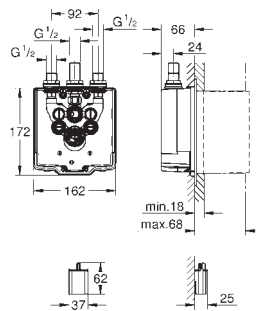

36 464 000   **4005176576706**   **582.00**

**Eurosmart Cosmopolitan E
Concealed control unit**
for shower
with integrated pre-adjustable
thermostatic mixer
suitable for infra-red set 36 463 000
2 stop valves
non-return valves with filters
6V lithium battery, type CR-P2
battery lifetime approx. 7 years (150 actuations a day)
allows for waterproofing of wall construction surrounding the concealed body
with sealing sleeve