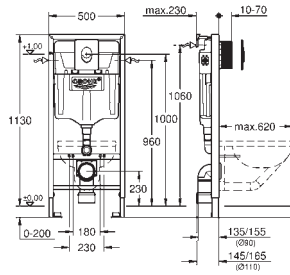

GROHE RAPID SL FOR WC

Ref. No.	Colour	EAN code	Retail Guide Price (£)

38 722 001	alpine white	4005176863424	343.00

Rapid SL
3-in-1 set for WC, 1.13 m installation height
with flushing cistern GD 2 , 6 l - 2.6 l
Consisting of:
Rapid SL element for WC (38 528 001)
Skate Air flush plate, alpine white, vertical installation (38 505 SH0)
Rapid SL front wall brackets (38 558 00M)