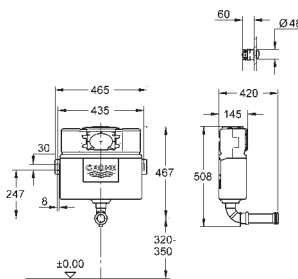

38 422 000		4005176275203	175.88
-------------------	--	----------------------	---------------

Flushing cistern for WC
6 l / 3 l
0.82 m finished installation height
front/top actuation
water supply from left/right or back
Insulated against condensation
415 x 140 x 360 mm
fixing brackets
without wall plate/actuation
GROHE EcoJoy technology for less water and perfect flow