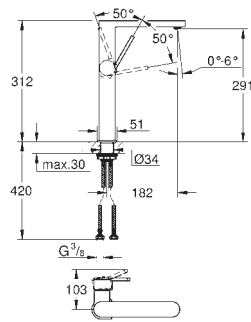

Ref. No.	Colour	EAN code	Retail Guide Price (£)

32 618 003	Chrome	4005176529740	299.00
32 618 DC3	supersteel	4005176574092	416.00
32 618 AL3	Brushed Hard Graphite	4005176585647	476.00

GROHE Plus
Basin mixer 1/2"
XL-Size
monobloc installation
metal lever
for free-standing basins
28 mm ceramic cartridge
with **GROHE SilkMove**
with temperature limiter
GROHE StarLight chrome finish
GROHE EcoJoy SpeedClean mousseur 5.7 l/min
GROHE AquaGuide adjustable mousseur
rapid installation system
smooth body
flexible connection hoses