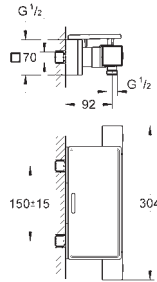

GROHE GROHTHERM CUBE

Ref. No.	Colour	EAN code	Retail Guide Price (£)

34 491 000	Chrome	4005176940644	397.08

Grotherm Cube
Thermostatic shower mixer 1/2"
wall mounted
GROHE StarLight chrome finish
GROHE SafeStop safety button at 38°C
(calibration required)
GROHE SafeStop Plus optional temperature limiter at 43°C included
GROHE TurboStat compact cartridge
with wax thermoelement
integrated mixed water shut off
volume handle with **GROHE EcoButton**
(economy button with individually adjustable economy stop)
ceramic headpart 1/2", 180°
shower bottom outlet 1/2"
built-in non return valves
dirt strainers
protected against backflow
covered S-unions
GROHE EasyReach shower tray (18 700 000)
removable for easy cleaning
Da Vinci satin white finish
min. recommended pressure 1 bar
GROHE EcoJoy technology for less water and perfect flow

34 488 000	Chrome	4005176940620	352.85