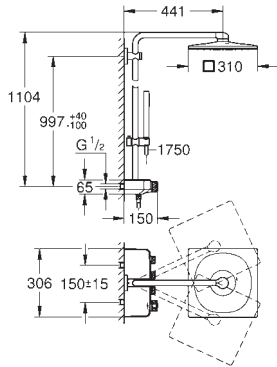

Euphoria SmartControl System 310 Cube Duo

Shower system with thermostat for wall mounting

Consisting of:

horizontal 450 mm shower arm

upper bracket adjustable for minimal adaption to existing drilling holes