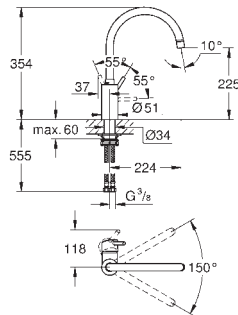

32 661 003	Chrome	4005176466823	187.23
32 661 DC3	supersteel	4005176466830	229.07

Concetto
Single-lever sink mixer 1/2"
high spout
monobloc installation
GROHE StarLight chrome finish
GROHE SilkMove 35 mm ceramic cartridge
GROHE Zero separated inner water ways - lead and nickel free
mousseur
adjustable flow rate limiter
swivel tubular spout
selectable swivel area : 0° / 150°
flexible connection hoses
GROHE QuickFix rapid installation system