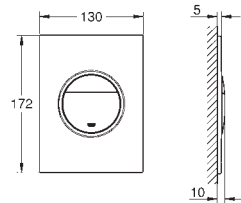

37 601 000	Chrome	4005176416057	73.23
37 601 P00	matt chrome	4005176416064	97.34
37 601 SH0	alpine white	4005176416071	60.25
37 601 DC0	supersteel	4005176416088	165.67
37 601 BE0	polished nickel	4005176529009	165.67
37 601 EN0	brushed nickel	4005176529047	165.67
37 601 GL0	cool sunrise	4005176524271	165.67
37 601 GN0	brushed cool sunrise	4005176529016	165.67
37 601 DA0	warm sunset	4005176524288	165.67
37 601 DL0	brushed warm sunset	4005176529023	165.67
37 601 A00	hard graphite	4005176528996	165.67
37 601 AL0	Brushed Hard Graphite	4005176529030	165.67

Nova Cosmopolitan S

Flush plate

for dual flush or start & stop actuation
for pneumatic drop valve AV1
compatible with Rapid SL/GD2 1.13 m

for vertical installation

130 x 172 mm
made of ABS

GROHE StarLight chrome finish

GROHE EcoJoy technology for less water and perfect flow
flush plate with magnetic holder and fixing brackets included
small inspection shaft 40 911 000 sold separately