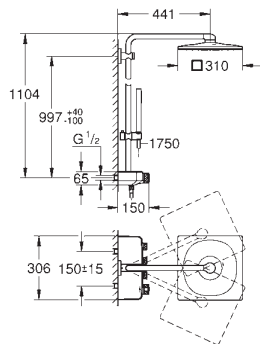

GROHE EUPHORIA SMARTCONTROL SYSTEM

Ref. No.	Colour	EAN code	Retail Guide Price (£)
26 507 000	Chrome	4005176457586	1,093.94
26 507 LS0	moon white	4005176457609	1,259.85
26 507 DC0	supersteel	4005176526374	1,472.00
26 507 BE0	polished nickel	4005176557439	1,667.72
26 507 EN0	brushed nickel	4005176557460	1,765.81
26 507 GL0	cool sunrise	4005176557477	1,667.72
26 507 GN0	brushed cool sunrise	4005176557484	1,765.81
26 507 DA0	warm sunset	4005176557446	1,667.72
26 507 DL0	brushed warm sunset	4005176557453	1,765.81
26 507 A00	hard graphite	4005176557415	1,667.72
26 507 AL0	Brushed Hard Graphite	4005176557422	1,766.00

Euphoria SmartControl System 310 Duo

Shower system with thermostat for wall mounting

Consisting of:

horizontal 450 mm shower arm
upper bracket adjustable for minimal adaption to existing drilling holes
exposed SmartControl thermostat

allows change between:

head shower Rainshower SmartActive 310

GROHE PureRain and Centered Jet spray

hand shower Euphoria 110 Massage, spray plate white

3 spray patterns:

Rain, SmartRain, Massage

adjustable height via gliding element

Silverflex shower hose 1750 mm (28 388 000)

GROHE DreamSpray perfect spray pattern

GROHE StarLight chrome finish

GROHE CoolTouch prevents scalding on hot surfaces

GROHE TurboStat compact cartridge

with wax thermoelement

GROHE EcoJoy technology for less water and perfect flow

- GROHE SafeStop at 38°C

GROHE SafeStop Plus optional temperature limiter at 43°C included

GROHE SmartControl push for ON-OFF, turn for volume adjustment from EcoJoy to full flow

integrated **GROHE EasyReach** shower tray

SpeedClean anti-limescale system

Inner WaterGuide for a longer life

Twistfree preventing the hose from twisting

suitable for instantaneous heaters from 18 kW/h