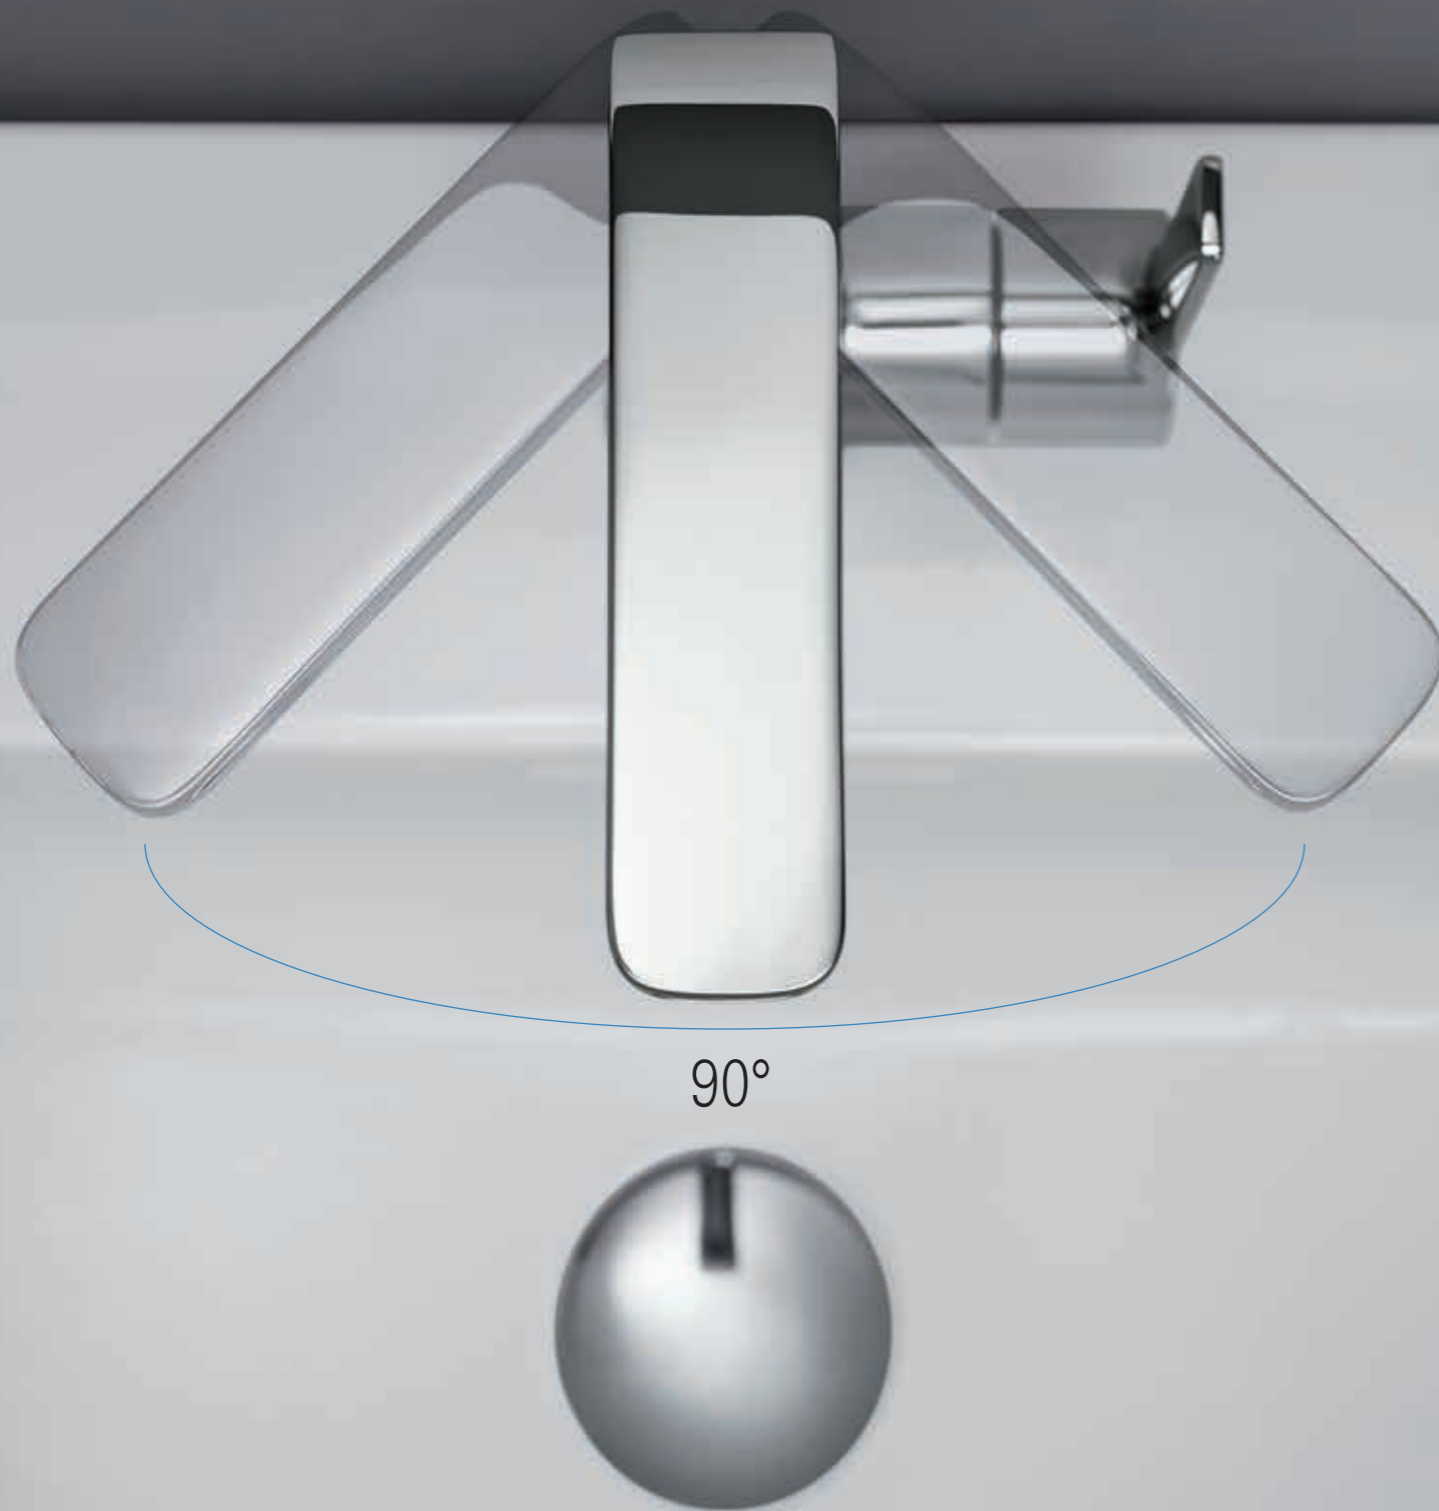

The cosmopolitan aesthetic of Lineare is minimal yet highly inviting. In keeping with the concept of minimalism, Lineare has been reduced to only the necessary elements to achieve the thinnest possible appearance. The line is based on a composition of two simple geometric structures - cylindrical bodies and thin rectangular forms of the handle and spout create beautiful harmonious compositions.

The thin rectangular geometries of the spout and lever extend parallel from the pure cylindrical body. The spout has been moved up to achieve an elegant and lightweight appearance to create a product that perfectly fits in the modern architectural context. With thin proportions and pure composition of both round and square forms, Lineare offers ultimate flexibility when it comes to bathroom design choices.

90° swivel angle for a better accessibility,
cleanability and more comfort.

Increased comfort thanks to side operation and smoothest
handling for effortless precision and ultimate comfort for a
lifetime thanks to GROHE SilkMove.

Extra slim body with only 40 mm diameter.

The L-Size model comes with a 90° swivable spout

Installation without escutcheon,
e.g. on solid surface, under
counter basins or vessels

Installation with escutcheon,
e.g. on a ceramic basin