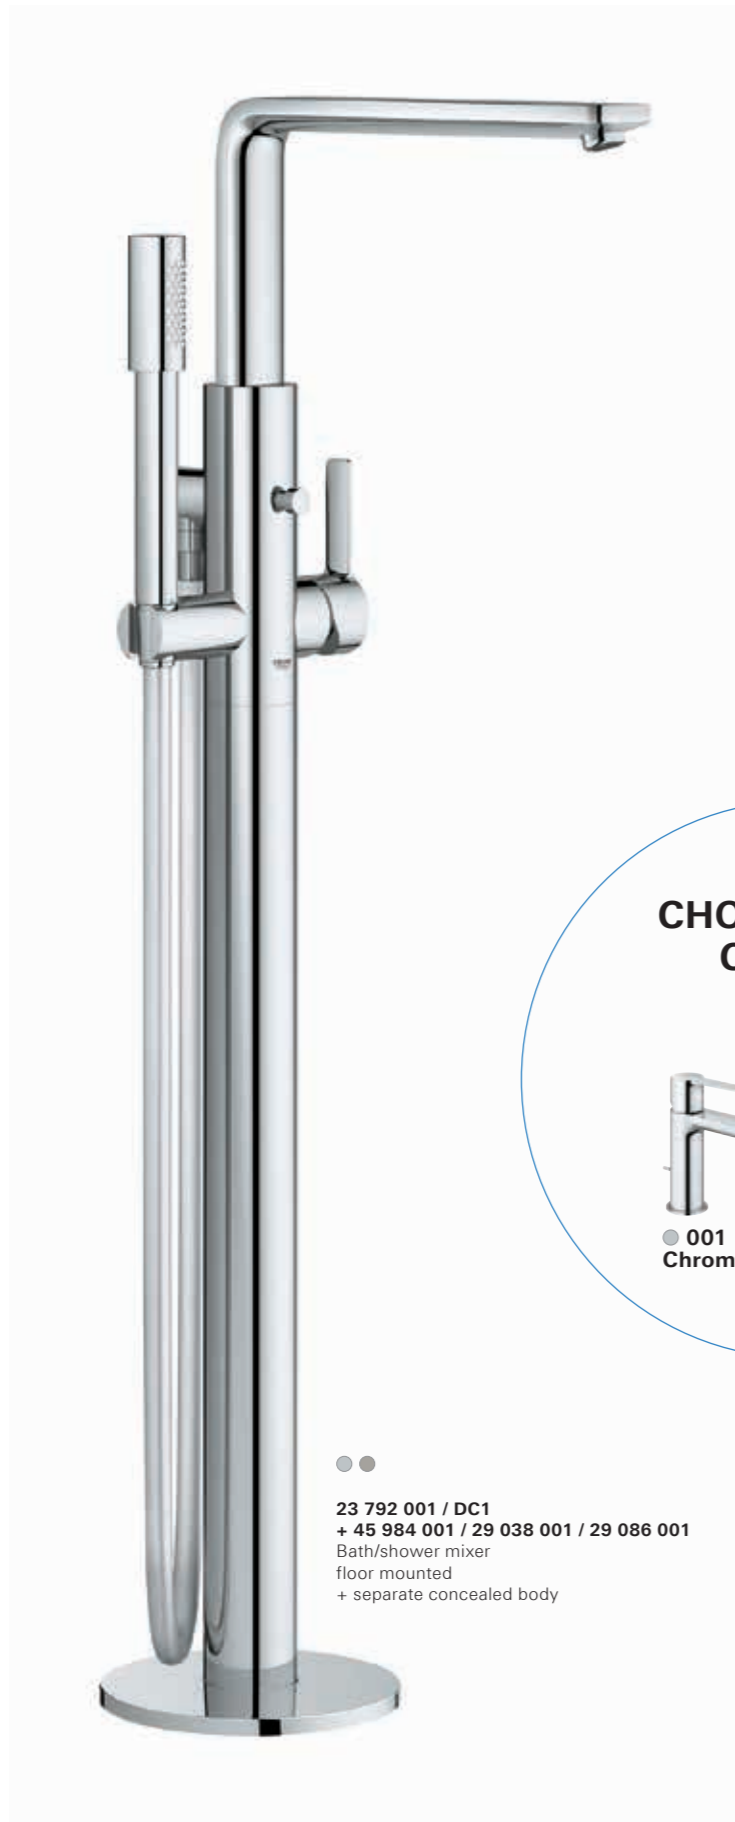

The thin rectangular geometries of the spout and lever extend parallel from the pure cylindrical body. The spout has been moved up to achieve an elegant and lightweight appearance to create a product that perfectly fits in the modern architectural context. With thin proportions and pure composition of both round and square forms, Lineare offers ultimate flexibility when it comes to bathroom design choices.

Extra slim body with only 40 mm diameter.

The L-Size model comes with a 90° swivable spout

Installation without escutcheon,
e.g. on solid surface, under
counter basins or vessels

Installation with escutcheon,
e.g. on a ceramic basin

Two sizes available with GROHE AquaGuide for a perfect match and a splash free hand wash experience.

Left and right handed installation possible for a harmonic ensemble and superior ergonomics.

32 114 DC1
S-Size
Basin mixer

● ●
23 792 001 / DC1
+ 45 984 001 / 29 038 001 / 29 086 001
 Bath/shower mixer
 floor mounted
 + separate concealed body

CHOOSE YOUR COLOUR

● **001**
Chrome

● **DC1**
SuperSteel

● ●
32 109 001 / DC1
 XS-Size
 Basin mixer
 with pop-up waste set
23 791 001 / DC1
 smooth body with push-open
 waste set