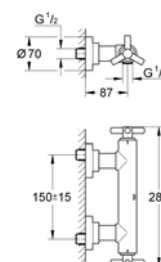

EuroCube

23127000
GROHE EuroCube
Single-lever Basin Mixer 1/2"
S-Size
Chrome

23140000
GROHE EuroCube
Single-lever Bath Mixer 1/2"
Chrome

23145000
GROHE EuroCube
Single-lever Shower Mixer 1/2"
Chrome

Atrio

21033000
GROHE Atrio
Single-hole Basin Mixer 1/2"
Chrome

25010000
GROHE Atrio
Bath Mixer 1/2"
Chrome

26003000
GROHE Atrio
Shower Mixer 1/2"
Chrome