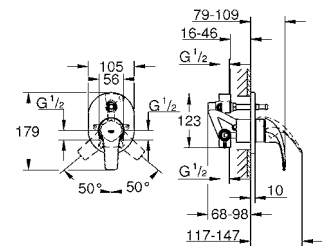

29044000
GROHE BauCurve
Single-lever Shower Mixer 1/2"
Chrome