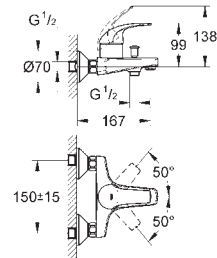

32807000
GROHE BauCurve
Single-lever Shower Mixer 1/2"
Chrome