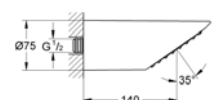

GROHE Sena 75

Head Shower 1 Spray
Normal spray
Chrome