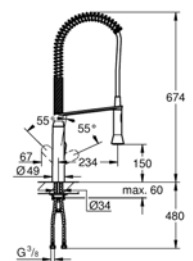

32553SD0
GROHE Zedra
 Single-lever Sink Mixer 1/2"
 Stainless Steel

32950000
GROHE K7
 Single-lever Sink Mixer 1/2"
 Chrome

SHOWERS

Create your personal hydrotherapy shower and use all the physical properties of water to create a new sensation every day. Large or extra-large; fitted flush to the ceiling or wall mounted; GROHE showers come in all shapes, styles and sizes – each one designed with your satisfaction and enjoyment in mind.