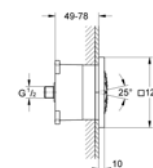

28576000
GROHE Rainshower
Shower Arm 286 mm
Chrome