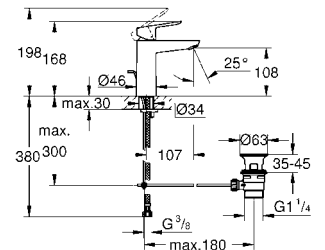

32856000
GROHE BauLoop
 Single-lever Basin Mixer 1/2"
 Chrome

32815000
GROHE BauLoop
 Single-lever Bath Mixer 1/2"
 Chrome

32816000
GROHE BauLoop
 Single-lever Shower Mixer 1/2"
 Chrome

23762001
GROHE BauLoop
 Single-lever Basin Mixer 1/2"
 M-Size
 Chrome