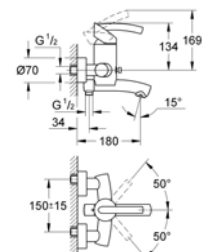

34027000

GROHE Tenso

Thermostatic Shower Mixer 1/2"

Chrome