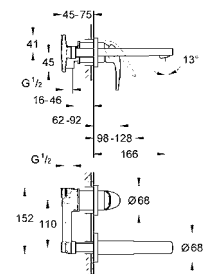

23090000
GROHE BauLoop
 Single-lever Basin Mixer 1/2"
 Chrome

32806000
GROHE BauCurve
 Single-lever Bath Mixer 1/2"
 Chrome

32807000
GROHE BauCurve
 Single-lever Shower Mixer 1/2"
 Chrome

20288000
GROHE BauCurve
 Two-Hole Basin Mixer
 Chrome