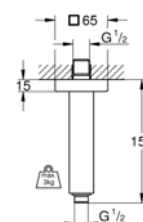

Showers

27066000
GROHE Relixa 65
Side Shower 2 Spray
Normal, Eco spray
Chrome

27251000
GROHE Rainshower F-series 5"
Side Shower 1 Spray
Normal spray
Chrome

28576000
GROHE Rainshower
Shower Arm 286 mm
Chrome

27488000
GROHE Rainshower
Shower Arm 286 mm
Chrome

27709000
GROHE Rainshower
Shower Arm 286 mm
Chrome

27711000
GROHE Rainshower
Shower Arm Ceiling 154 mm
Chrome