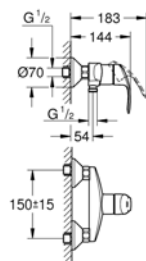

23322001

GROHE EuroSmart

Single-lever Basin Mixer 1/2"

M-Size

Chrome

33300002

GROHE EuroSmart

Single-lever Bath Mixer 1/2"

Chrome

33555002

GROHE EuroSmart

Single-lever Shower Mixer 1/2"

Chrome

19450002

GROHE EuroSmart

Single-lever Bath Mixer 1/2"

Automatic Diverter

Chrome

19451002

GROHE EuroSmart

Single-lever Shower Mixer 1/2"

Chrome