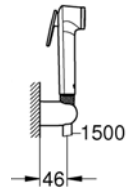

27711000
GROHE Rainshower
Shower Arm Ceiling 154 mm
Chrome

Showers

26406001

GROHE Tempesta 100

Wall Holder Set 2 Sprays
Chrome

32837000

GROHE Tempesta Cosmopolitan 200

Flexible Shower Hose
150 mm
Chrome

Flushing Cistern

38745001

GROHE Rapid SL

3-in-1 Set For Wc, 1.13 m Installation Height
12 cm
With Flushing Cistern GD 2, 6 - 9 l
Skate Air Flush Plate, Chrome,
Vertical Installation (38 505 000)

38528001

GROHE Rapid SL

Element For Wc, 1.13 m Installation Height
12 cm
With Flushing Cistern GD 2, 6 - 9 l

38732000

GROHE Skate Cosmopolitan

Flush Plate
For Dual Flush Or Start & Stop Actuation
Chrome

No 6, Garmsar St,
Mollasadra Ave,
TEHRAN - IRAN
Tell: +9821 40884700
www.nkclassic.com