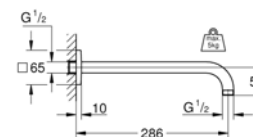

27709000
GROHE Rainshower
Shower Arm 286 mm
Chrome