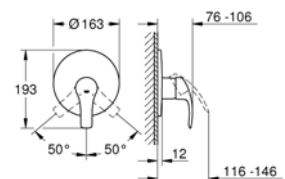

19451002

GROHE EuroSmart

Single-lever Shower Mixer 1/2"

Chrome