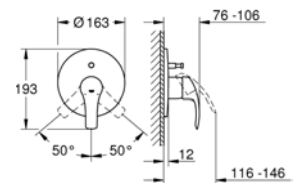

Chrome

19450002

GROHE EuroSmart

Single-lever Bath Mixer 1/2"

Automatic Diverter

Chrome

19451002

GROHE EuroSmart