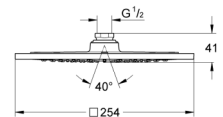

Head Shower 1 Spray
230 x 230 mm
Chrome

26685000

GROHE Tempesta 250 Cube

Head Shower 1 Spray
250 x 250 mm
Chrome

27271000

GROHE Rainshower F-series 10''

Head Shower 1 Spray
254 x 254 mm
Chrome

27065000