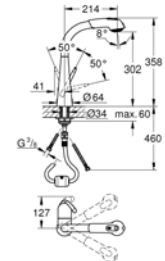

32553SD0
GROHE Zedra
 Single-lever Sink Mixer 1/2"
 Stainless Steel

32950000
GROHE K7
 Single-lever Sink Mixer 1/2"
 Chrome

SHOWERS

Create your personal hydrotherapy shower and use all the physical properties of water to create a new sensation every day. Large or extra-large; fitted flush to the ceiling or wall mounted; GROHE showers come in all shapes, styles and sizes – each one designed with your satisfaction and enjoyment in mind.