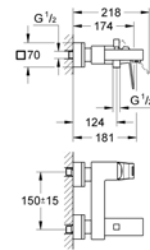

23145000
GROHE EuroCube
Single-lever Shower Mixer 1/2"
Chrome