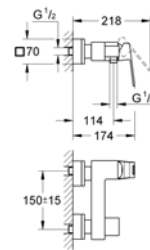

EuroCube

23127000
GROHE EuroCube
Single-lever Basin Mixer 1/2"
S-Size
Chrome

23140000
GROHE EuroCube
Single-lever Bath Mixer 1/2"
Chrome

23145000
GROHE EuroCube
Single-lever Shower Mixer 1/2"
Chrome

Atrio

21033000
GROHE Atrio
Single-hole Basin Mixer 1/2"
Chrome

25010000
GROHE Atrio
Bath Mixer 1/2"
Chrome

26003000
GROHE Atrio
Shower Mixer 1/2"
Chrome