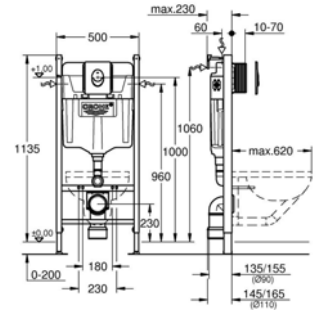

Flushing Cistern

38745001

GROHE Rapid SL

3-in-1 Set For Wc, 1.13 m Installation Height
12 cm
With Flushing Cistern GD 2, 6 - 9 l
Skate Air Flush Plate, Chrome,
Vertical Installation (38 505 000)

38528001

GROHE Rapid SL

Element For Wc, 1.13 m Installation Height
12 cm
With Flushing Cistern GD 2, 6 - 9 l

38732000

GROHE Skate Cosmopolitan

Flush Plate
For Dual Flush Or Start & Stop Actuation
Chrome

No 6, Garmsar St,
Mollasadra Ave,
TEHRAN - IRAN
Tell: +9821 40884700
www.nkclassic.com