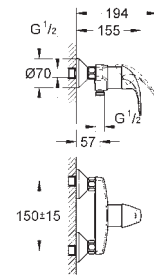

20288000
GROHE BauCurve
Two-Hole Basin Mixer
Chrome