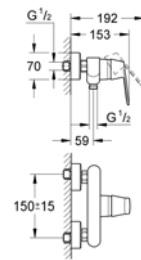

Single-lever Shower Mixer 1/2"

Chrome

EuroSmart Cosmo

32825000
GROHE EuroSmart Cosmo
 Single-lever Basin Mixer 1/2"
 S-Size
 Chrome

32831000
GROHE EuroSmart Cosmo
 Single-lever Bath Mixer 1/2"
 Chrome

32837000
GROHE EuroSmart Cosmo
 Single-lever Shower Mixer 1/2"
 Chrome