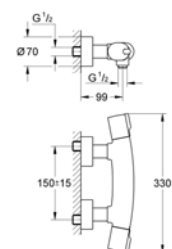

Veris

23064000

GROHE Veris

Single-lever Basin Mixer 1/2"

M-Size

Chrome

32195000

GROHE Veris

Single-lever Bath Mixer 1/2"

Chrome

32197000

GROHE Veris

Single-lever Shower Mixer 1/2"

Chrome

Tenso

32366000

GROHE Tenso

Single-lever Basin Mixer 1/2"

Chrome

33349000

GROHE Tenso

Single-lever Bath Mixer 1/2"

Chrome

34027000

GROHE Tenso

Thermostatic Shower Mixer 1/2"

Chrome