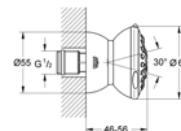

27251000
GROHE Rainshower F-series 5"
Side Shower 1 Spray
Normal spray
Chrome