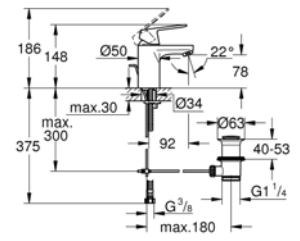

Single-lever Shower Mixer 1/2"

Chrome

EuroSmart Cosmo

32825000
GROHE EuroSmart Cosmo
 Single-lever Basin Mixer 1/2"
 S-Size
 Chrome

32831000
GROHE EuroSmart Cosmo
 Single-lever Bath Mixer 1/2"
 Chrome

32837000
GROHE EuroSmart Cosmo
 Single-lever Shower Mixer 1/2"
 Chrome