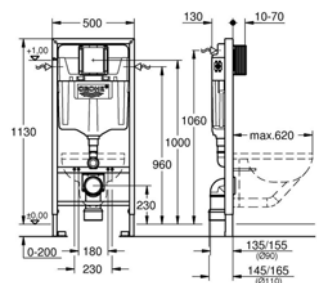

Flushing Cistern

38745001

GROHE Rapid SL

3-in-1 Set For Wc, 1.13 m Installation Height
12 cm
With Flushing Cistern GD 2, 6 - 9 l
Skate Air Flush Plate, Chrome,
Vertical Installation (38 505 000)

38528001

GROHE Rapid SL

Element For Wc, 1.13 m Installation Height
12 cm
With Flushing Cistern GD 2, 6 - 9 l

38732000

GROHE Skate Cosmopolitan

Flush Plate
For Dual Flush Or Start & Stop Actuation
Chrome

No 6, Garmsar St,
Mollasadra Ave,
TEHRAN - IRAN
Tell: +9821 40884700
www.nkclassic.com