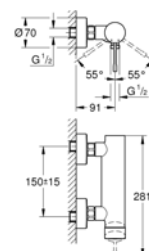

Essence

32898001
GROHE Essence
 Single-lever Basin Mixer 1/2"
 S-Size
 Chrome

33624001
GROHE Essence
 Single-lever Bath Mixer 1/2"
 Chrome

33636001
GROHE Essence
 Single-lever Shower Mixer 1/2"
 Chrome

EuroCube