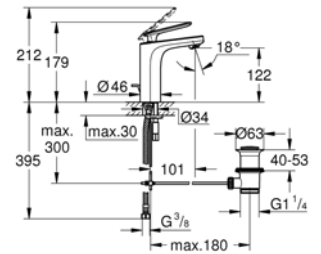

25010000
GROHE Atrio
 Bath Mixer 1/2"
 Chrome

26003000
GROHE Atrio
 Shower Mixer 1/2"
 Chrome

Veris

23064000

GROHE Veris

Single-lever Basin Mixer 1/2"

M-Size

Chrome