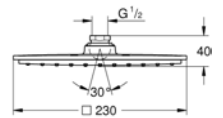

Head Shower 1 Spray
230 x 230 mm
Chrome

26685000

GROHE Tempesta 250 Cube

Head Shower 1 Spray
250 x 250 mm
Chrome

27271000

GROHE Rainshower F-series 10''

Head Shower 1 Spray
254 x 254 mm
Chrome

27065000