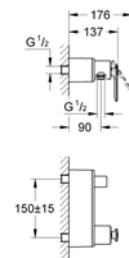

32195000

GROHE Veris

Single-lever Bath Mixer 1/2"

Chrome

32197000

GROHE Veris

Single-lever Shower Mixer 1/2"

Chrome