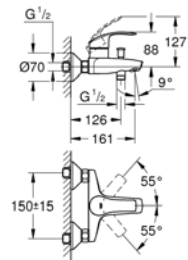

Chrome

33300002

GROHE EuroSmart

Single-lever Bath Mixer 1/2"

Chrome

33555002

GROHE EuroSmart

Single-lever Shower Mixer 1/2"