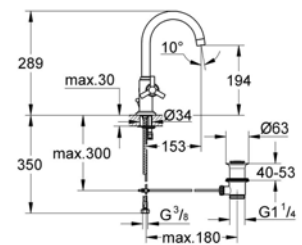

23127000
GROHE EuroCube
 Single-lever Basin Mixer 1/2"
 S-Size
 Chrome

23140000
GROHE EuroCube
 Single-lever Bath Mixer 1/2"
 Chrome

23145000
GROHE EuroCube
 Single-lever Shower Mixer 1/2"
 Chrome

Atrio

21033000
GROHE Atrio
 Single-hole Basin Mixer 1/2"
 Chrome