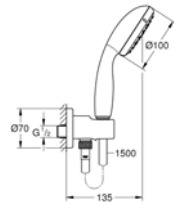

GROHE Tempesta 100

Wall Holder Set 2 Sprays
Chrome