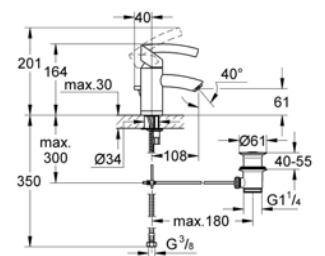

Tenso

32366000

GROHE Tenso

Single-lever Basin Mixer 1/2"

Chrome

33349000

GROHE Tenso

Single-lever Bath Mixer 1/2"