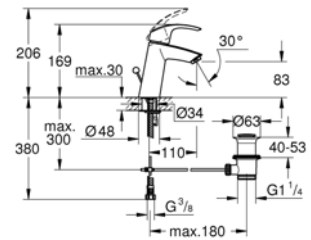

23322001

GROHE EuroSmart

Single-lever Basin Mixer 1/2"

M-Size

Chrome

33300002

GROHE EuroSmart

Single-lever Bath Mixer 1/2"

Chrome