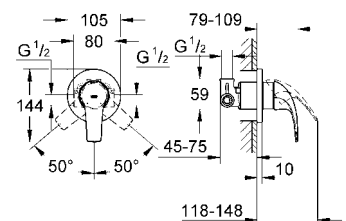

32805000
GROHE BauCurve
Single-lever Basin Mixer 1/2"
Chrome

23090000
GROHE BauLoop
Single-lever Basin Mixer 1/2"
Chrome

32806000
GROHE BauCurve
Single-lever Bath Mixer 1/2"
Chrome

32807000
GROHE BauCurve
Single-lever Shower Mixer 1/2"
Chrome

20288000
GROHE BauCurve
Two-Hole Basin Mixer
Chrome

29043000
GROHE BauCurve
Single-lever Bath Mixer 1/2"
Automatic Diverter
Chrome

29044000
GROHE BauCurve
Single-lever Shower Mixer 1/2"
Chrome