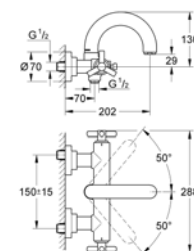

26003000
GROHE Atrio
Shower Mixer 1/2"
Chrome