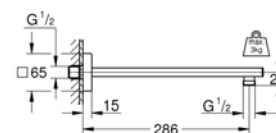

27711000
GROHE Rainshower
Shower Arm Ceiling 154 mm
Chrome