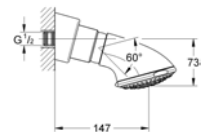

GROHE Relaxa 100 Trio

Head Shower 3 Spray
Normal, Jet, Rain
Chrome