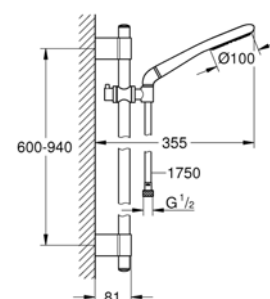

GROHE Power&soul 160

Shower Rail Set 4+ Sprays
Shower Rail, 900 mm
Chrome

27379000

GROHE Rainshower Icon 100

Shower Rail Set 1 Sprays
Shower Rail, 900 mm
Chrome

27232001

GROHE Euphoria 110 Champagne

Shower Rail Set 3 Sprays
Shower Rail, 600 mm
Chrome