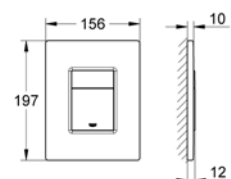

Flushing Cistern

38745001

GROHE Rapid SL

3-in-1 Set For Wc, 1.13 m Installation Height
12 cm
With Flushing Cistern GD 2, 6 - 9 l
Skate Air Flush Plate, Chrome,
Vertical Installation (38 505 000)

38528001

GROHE Rapid SL

Element For Wc, 1.13 m Installation Height
12 cm
With Flushing Cistern GD 2, 6 - 9 l

38732000

GROHE Skate Cosmopolitan

Flush Plate
For Dual Flush Or Start & Stop Actuation
Chrome

No 6, Garmsar St,
Mollasadra Ave,
TEHRAN - IRAN
Tell: +9821 40884700
www.nkclassic.com