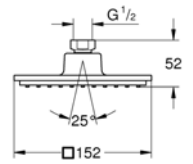

27705000

GROHE Euphoria Cube 150

Head Shower 1 Spray
152 x 152 mm
Chrome

32837000

GROHE Tempesta Cosmopolitan 200

Head Shower 1 Spray
Ø 200 mm
Chrome

27479000

GROHE Rainshower Allure 230

Head Shower 1 Spray
230 x 230 mm
Chrome

26685000

GROHE Tempesta 250 Cube

Head Shower 1 Spray
250 x 250 mm
Chrome

27271000

GROHE Rainshower F-series 10''

Head Shower 1 Spray
254 x 254 mm
Chrome

27065000

GROHE Relaxa 100 Trio

Head Shower 3 Spray
Normal, Jet, Rain
Chrome

28308000

GROHE Sena 75

Head Shower 1 Spray
Normal spray
Chrome