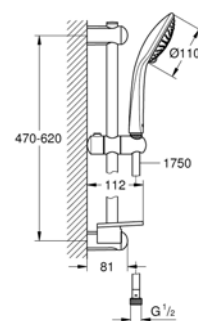

GROHE Power&soul 160

Shower Rail Set 4+ Sprays
Shower Rail, 900 mm
Chrome

27379000

GROHE Rainshower Icon 100

Shower Rail Set 1 Sprays
Shower Rail, 900 mm
Chrome

27232001

GROHE Euphoria 110 Champagne

Shower Rail Set 3 Sprays
Shower Rail, 600 mm
Chrome