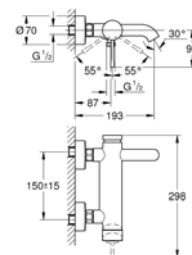

33636001
GROHE Essence
Single-lever Shower Mixer 1/2"
Chrome