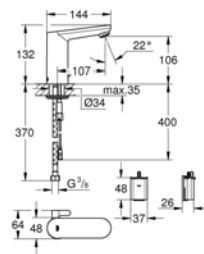

36327001

GROHE EuroSmart

Infra-red Electronic Basin Mixer 1/2"

S-size

Chrome