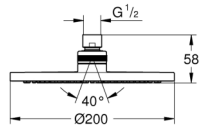

GROHE Tempesta Cosmopolitan 200

Head Shower 1 Spray
Ø 200 mm
Chrome

27479000

GROHE Rainshower Allure 230

Head Shower 1 Spray
230 x 230 mm
Chrome