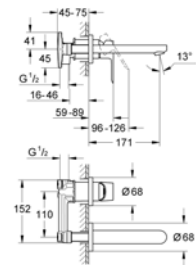

32820000
GROHE BauEdge
 Single-lever Bath Mixer 1/2"
 Chrome

32821000
GROHE BauEdge
 Single-lever Shower Mixer 1/2"
 Chrome

23758001
GROHE BauEdge
 Single-lever Basin Mixer 1/2"
 M-Size
 Chrome

20474001
GROHE BauEdge
 Two-Hole Basin Mixer
 Chrome