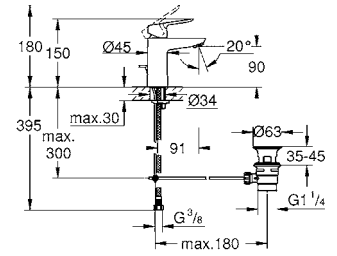

TAPS

GROHE bathroom taps unite award winning design with the finest materials and the latest industry-leading technologies to match your personal style.

23335000
GROHE BauLoop
 Single-lever Basin Mixer 1/2"
 S-Size
 Chrome