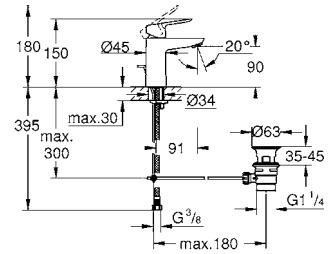

29043000
GROHE BauCurve
 Single-lever Bath Mixer 1/2"
 Automatic Diverter
 Chrome

29044000
GROHE BauCurve
 Single-lever Shower Mixer 1/2"
 Chrome

23328000
GROHE BauEdge
 Single-lever Basin Mixer 1/2"
 S-Size
 Chrome