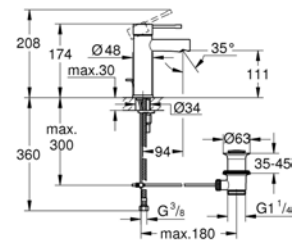

33624001
GROHE Essence
Single-lever Bath Mixer 1/2"
Chrome