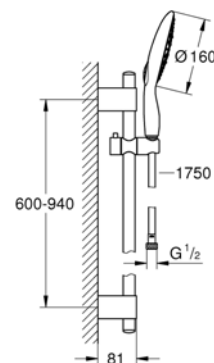

GROHE Power&soul 160

Shower Rail Set 4+ Sprays
Shower Rail, 900 mm
Chrome