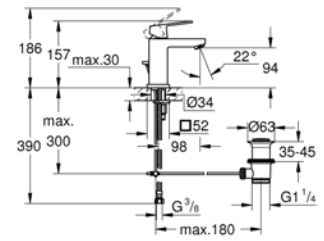

23140000
GROHE EuroCube
Single-lever Bath Mixer 1/2"
Chrome