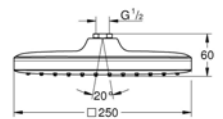

27271000

GROHE Rainshower F-series 10''

Head Shower 1 Spray
254 x 254 mm
Chrome