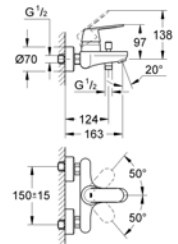

Single-lever Shower Mixer 1/2"

Chrome

EuroSmart Cosmo

32825000
GROHE EuroSmart Cosmo
 Single-lever Basin Mixer 1/2"
 S-Size
 Chrome

32831000
GROHE EuroSmart Cosmo
 Single-lever Bath Mixer 1/2"
 Chrome

32837000
GROHE EuroSmart Cosmo
 Single-lever Shower Mixer 1/2"
 Chrome