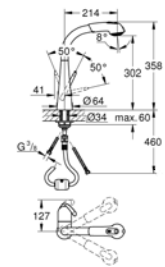

32553SD0
GROHE Zedra
 Single-lever Sink Mixer 1/2"
 Stainless Steel

32950000
GROHE K7
 Single-lever Sink Mixer 1/2"
 Chrome

SHOWERS

Create your personal hydrotherapy shower and use all the physical properties of water to create a new sensation every day. Large or extra-large; fitted flush to the ceiling or wall mounted; GROHE showers come in all shapes, styles and sizes – each one designed with your satisfaction and enjoyment in mind.