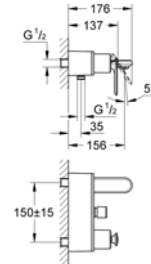

32197000

GROHE Veris

Single-lever Shower Mixer 1/2"

Chrome