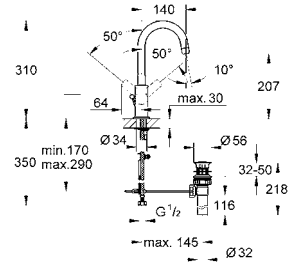

32806000
GROHE BauCurve
Single-lever Bath Mixer 1/2"
Chrome