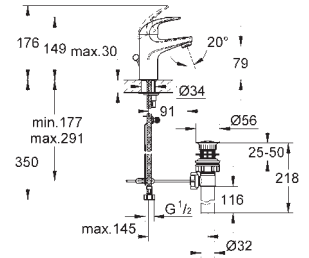

29041001
GROHE BauLoop
 Single-lever Bath Mixer 1/2"
 Automatic Diverter
 Chrome

29042001
GROHE BauLoop
 Single-lever Shower Mixer 1/2"
 Chrome

32805000
GROHE BauCurve
 Single-lever Basin Mixer 1/2"
 Chrome