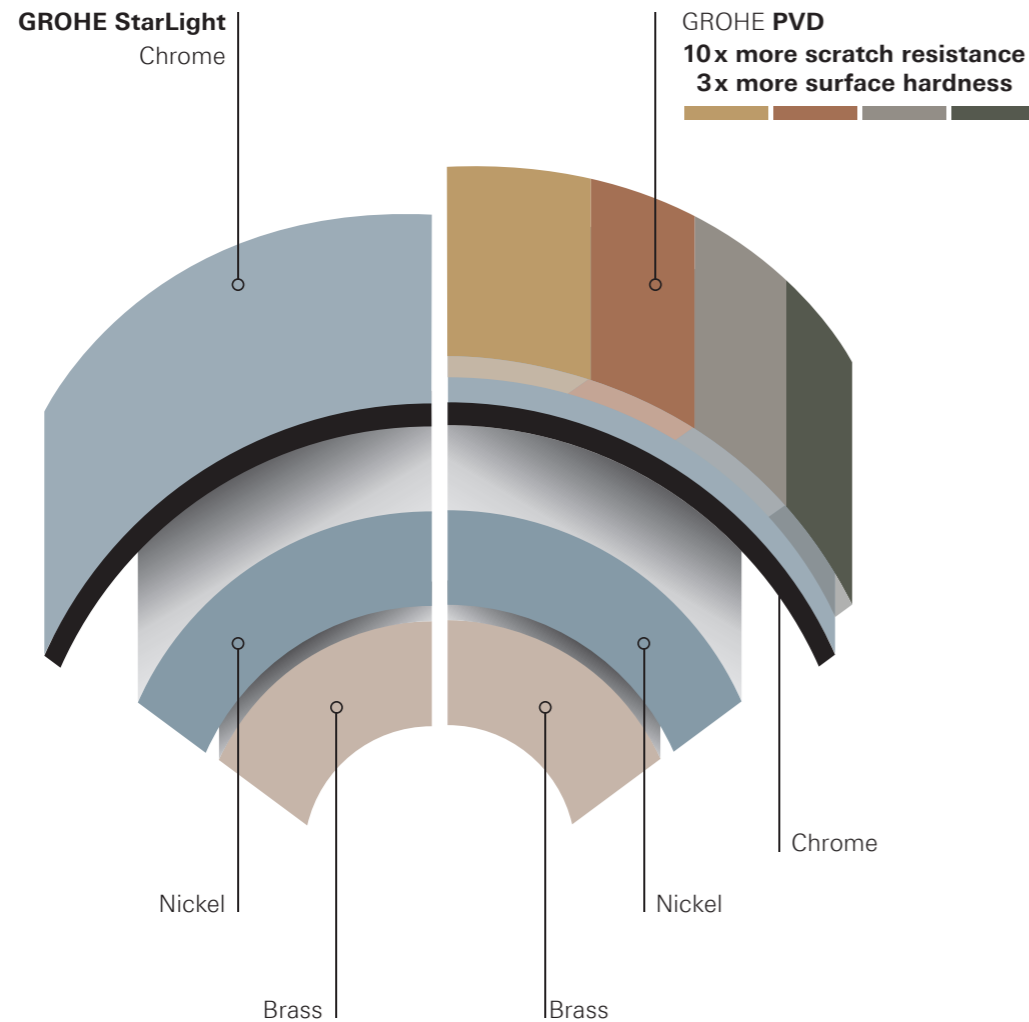

GROHE PVD UNRIVALED HARD AND SCRATCH RESISTANT.

Made-to-last surfaces ranging from precious matt to shiny like a diamond.

GROHE taps are made to look as beautiful decades on as they did the day you first fell in love with them. The special recipe to success lies in our long-lasting surface quality. GROHE uses state-of-the-art technology to deliver exceptional quality finishes. The physical vapour deposition (PVD) process ensures that the surface composition is three-times harder, delivering glistening gold or sophisticated stainless-steel finishes. As well as being harder, the surface is also ten times more scratch resistant, so it can be cherished for a lifetime.