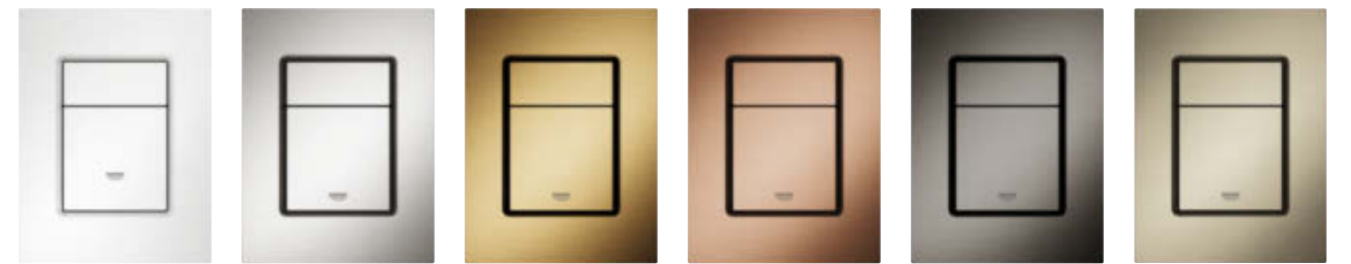

GROHE is the only company in the industry that can offer a true freedom of choice with a 100% perfect match in color, design and size.

3 DESIGNS

12 COLORS

37 535 GLO Cool Sunrise 37 535 DAO Warm Sunset 37 535 A00 Hard Graphite 37 535 BE0 Polished Nickel 37 535 000 Chrome 37 535 P00 Matt Chrome