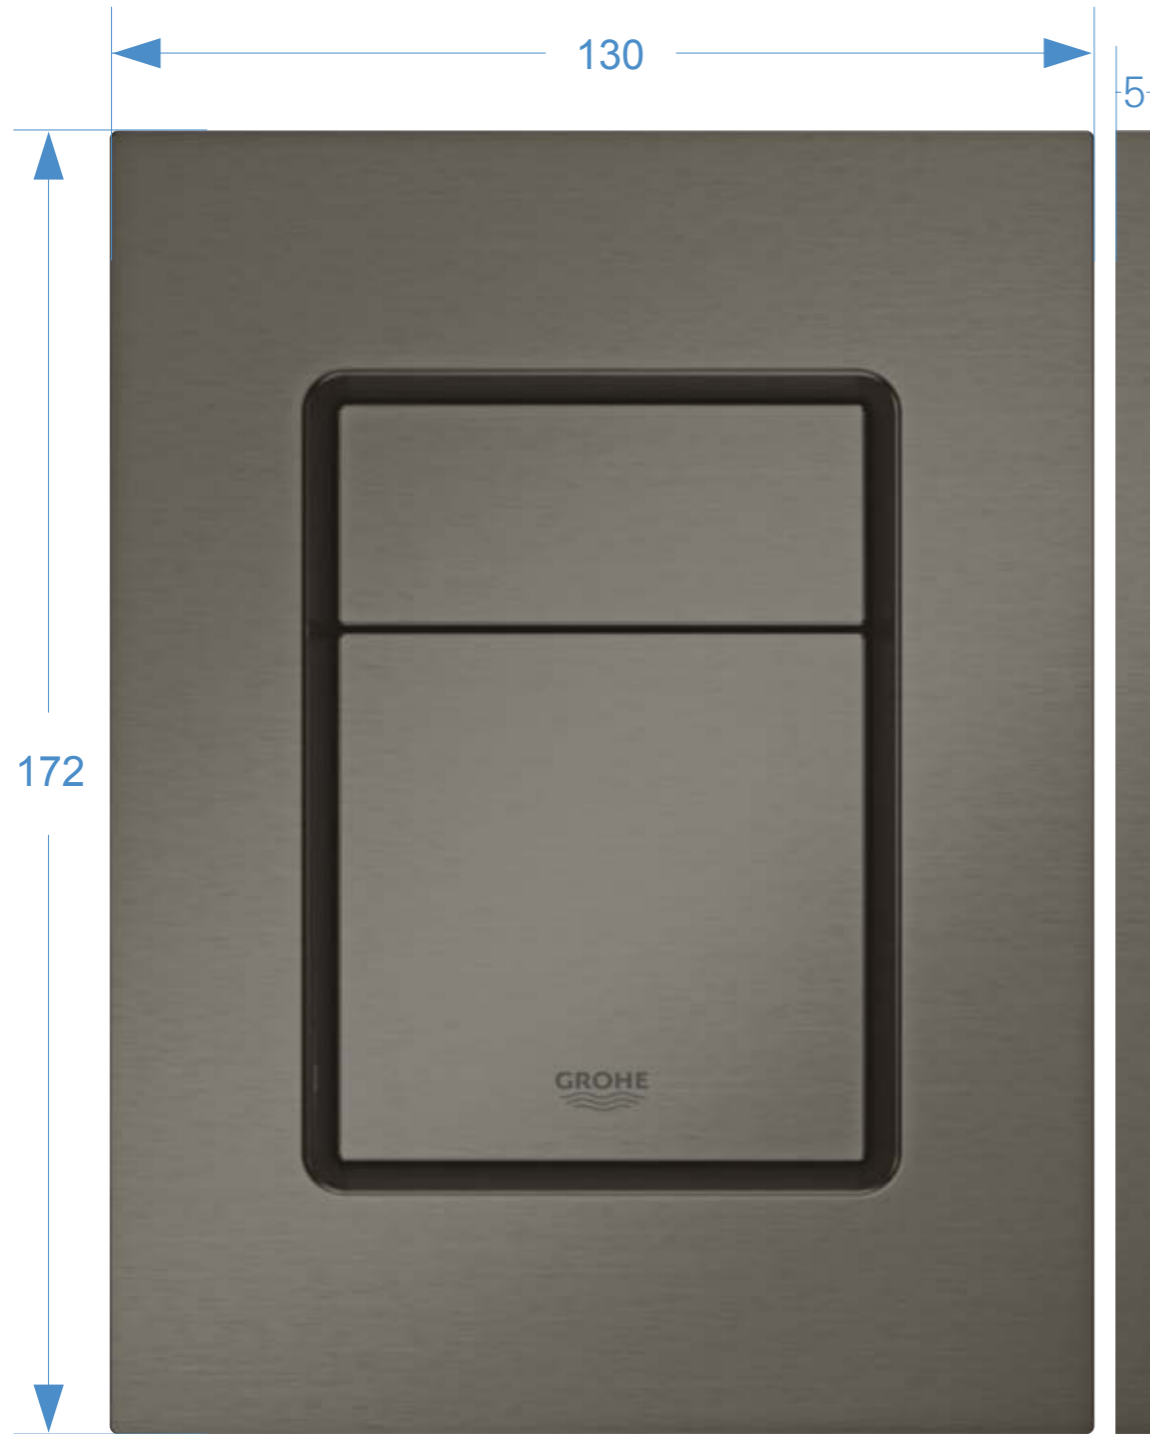

AVAILABLE IN TWO SIZES

SMALL FLUSH PLATE | ORIGINAL SIZE (SKATE COSMOPOLITAN S)

STANDARD FLUSH PLATE | ORIGINAL SIZE (SKATE COSMOPOLITAN)

ARENA COSMOPOLITAN S

The lozenge shape of the flush button lends the Arena Cosmopolitan flush plate a sporty touch. The characteristic lozenge shape takes the key aspects of GROHE design and interprets them with a 'sensual minimalism'.