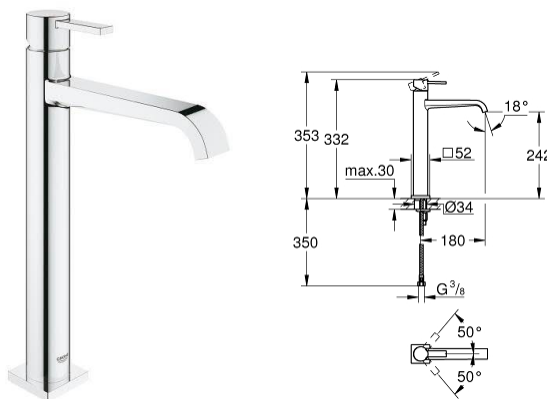

# Allure

**000 143 20**

Three-hole basin mixer 1/2  
Size-M

**000 846 32**

Single-lever shower mixer 1/2

**000 249 32**

Basin mixer 1/2  
Size-XL

**000 146 32**

Single-lever basin mixer 1/2  
Size-L

**000 403 23**

Basin mixer 1/2  
Size-XL

**000 757 32**

Basin mixer 1/2  
Size-M

000 070 24  
Single-lever mixer with 2-way diverter

000 069 24  
Single-lever shower mixer trim