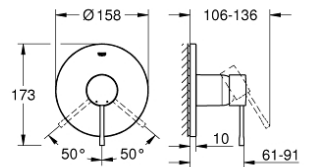

24 057 001		24 057 DC1		24 057 ***
BE		GL		DA
EN		GN		DL
				A0
				AL

Single-lever shower mixer trim