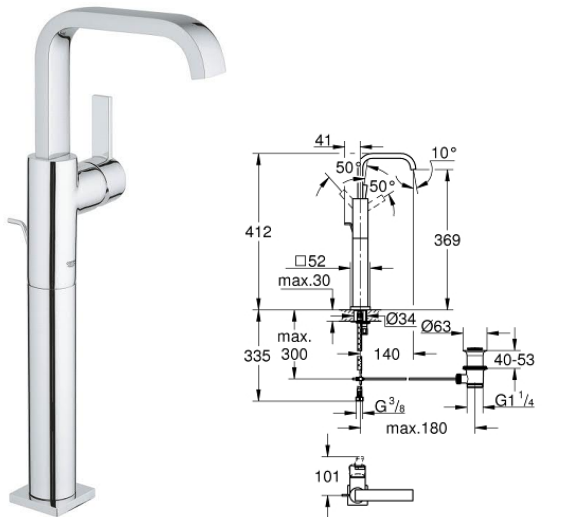

# Allure

**000 143 20**

Three-hole basin mixer 1/2  
Size-M

**000 846 32**

Single-lever shower mixer 1/2

**000 249 32**

Basin mixer 1/2  
Size-XL

**000 146 32**

Single-lever basin mixer 1/2  
Size-L

**000 403 23**

Basin mixer 1/2  
Size-XL

**000 757 32**

Basin mixer 1/2  
Size-M

000 070 24  
Single-lever mixer with 2-way diverter

000 069 24  
Single-lever shower mixer trim