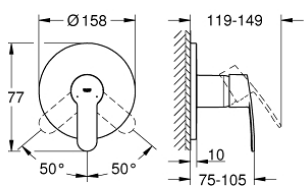

24 051 002

Single-lever shower mixer trim