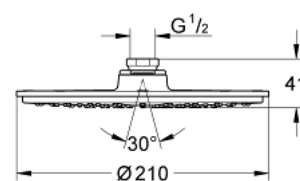

28 368 LSO
RAINSHOWER COSMOPOLITAN 210
Head shower 1 spray