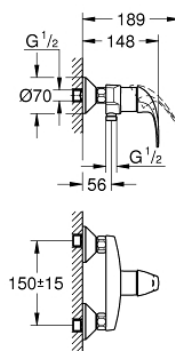

23 631 000
Single-lever shower mixer