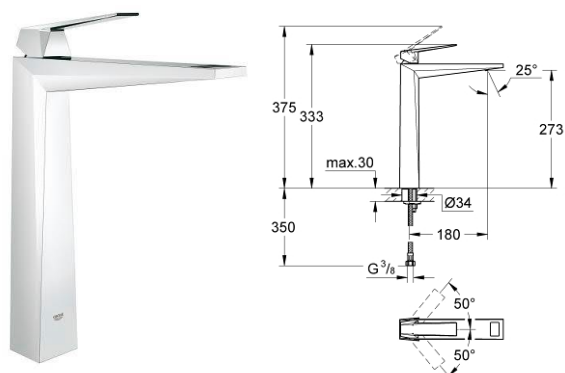

# Allure Brilliant

GROHE

**000 119 23**  
Single-lever bath mixer 1/2  
floor mounted

**000 029 23**  
Basin mixer 1/2  
Size-M

**000 109 23**  
Single-lever basin mixer 1/2  
Size-L

**000 114 23**  
Basin mixer 1/2  
Size-XL