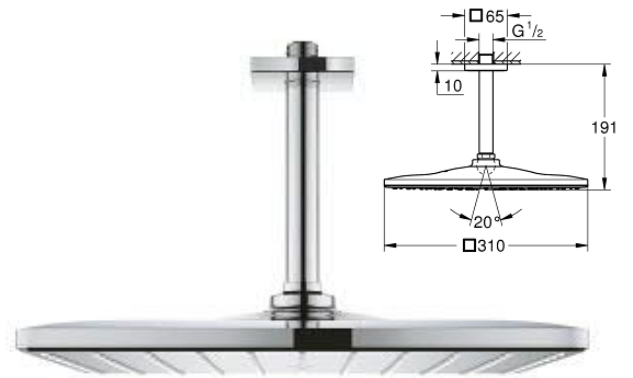

# Head shower

**26 067 000**  
**RAINSHOWER COSMOPOLITAN 310**  
 Head shower set ceiling 142 mm, 1 spray

**26 560 000**  
**RAINSHOWER MONO 310**  
 Head shower set ceiling 142 mm, 1 spray

**33 553 003**  
 Single-lever bath/shower mixer 1/2