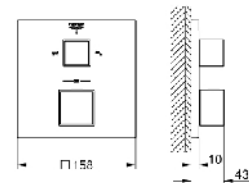

24 155 000
Thermostatic bath tub mixer for 2 outlets with integrated shut off/diverter valve