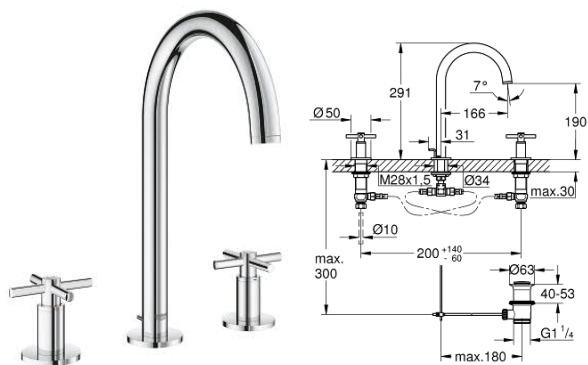

192 87 003   87 192 DC3   87 192 AL3

Three-hole basin mixer 1/2
Size-M