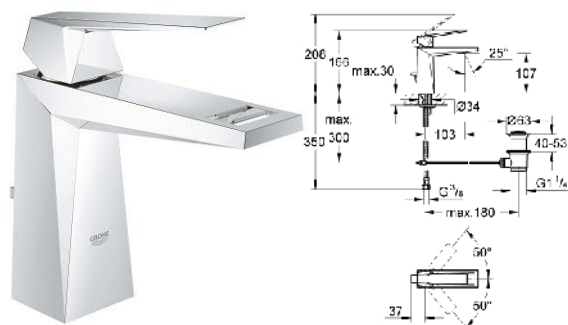

# Allure Brilliant

GROHE

**000 119 23**  
Single-lever bath mixer 1/2  
floor mounted

**000 029 23**  
Basin mixer 1/2  
Size-M

**000 109 23**  
Single-lever basin mixer 1/2  
Size-L

**000 114 23**  
Basin mixer 1/2  
Size-XL