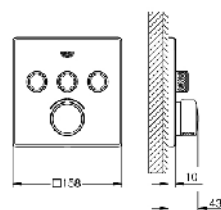

000 149 29
Concealed mixer
with 3 valves