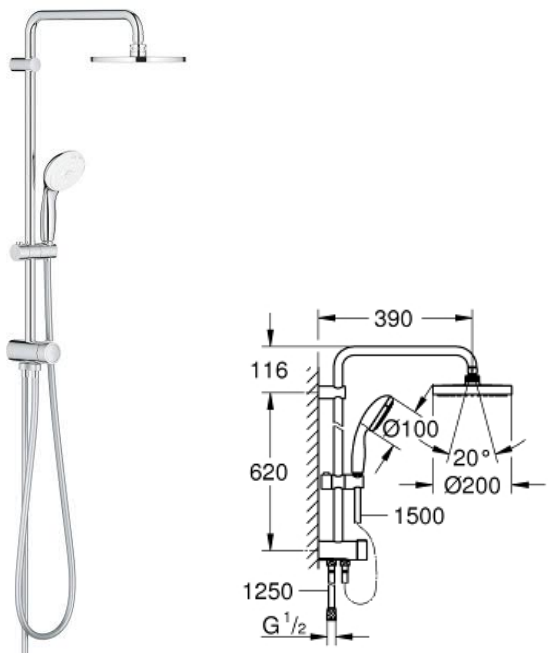

# Rainshower

**27 911 000**  
EUPHORIA POWER&SOUL SYSTEM 190  
Shower system with diverter for wall mounting

**27 696 000**  
EUPHORIA CUBE SYSTEM  
Shower system with diverter for wall mounting

**26 381 001**  
TEMPESTA SYSTEM 210  
Flex shower system with diverter for wall mounting