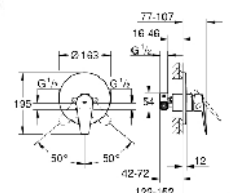

29 078 001

BauEdge Single-lever shower mixer 1/2