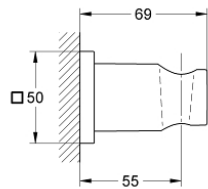

Shower Accessories

27 075 000

Rainshower Wall hand Shower holder