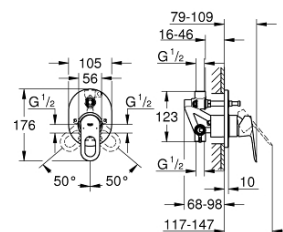

29 041 000
Single-lever bath/shower mixer