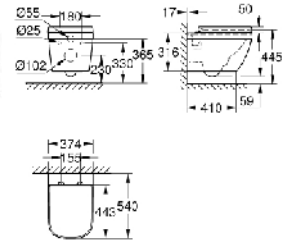

39 554 000
Euro Ceramic Wall hung WC set