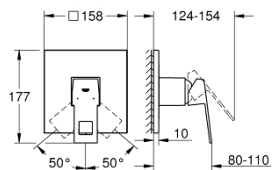

2-hole basin mixer  
Size-S

**23 145 000**

Single-lever shower mixer 1/2

**23 140 000**

Single-lever bath/shower mixer 1/2

**24 061 000**  
Single-lever shower mixer trim

**24 062 000**  
Single-lever mixer with -2way diverter