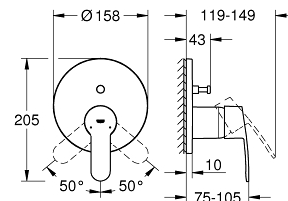

24 054 001

Single-lever mixer with 2-way diverter