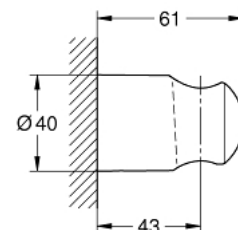

28 605 000

Relaxa Wall hand Shower holder