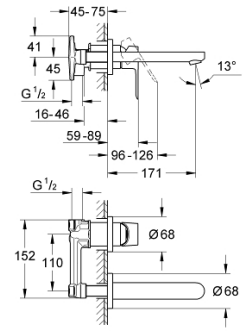

20 474 000

BauEdge 2-hole basin mixer