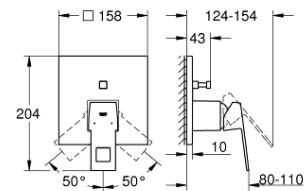

2-hole basin mixer  
Size-S

**23 145 000**

Single-lever shower mixer 1/2

**23 140 000**

Single-lever bath/shower mixer 1/2

**24 061 000**  
Single-lever shower mixer trim

**24 062 000**  
Single-lever mixer with -2way diverter