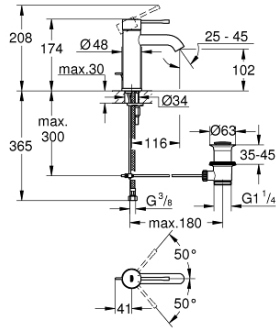

Essence

23 589 001 23 589 DC1 23 589 ***
BE GL DA A0
EN GN DL AL

Basin mixer, 1/2
Size-S