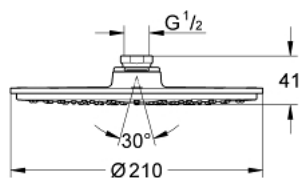

28 368 000
RAINSHOWER COSMOPOLITAN 210
Head shower 1 spray