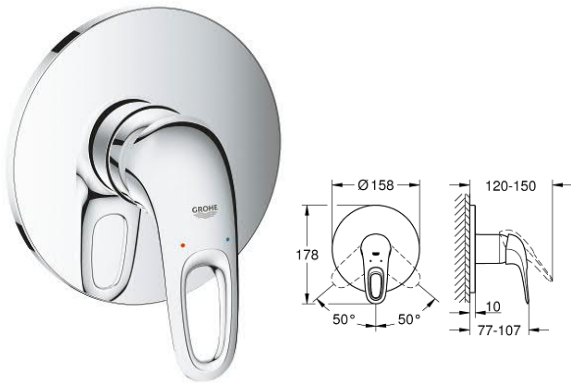

24 048 003 — **24 048 LS3**
Single-lever shower mixer trim