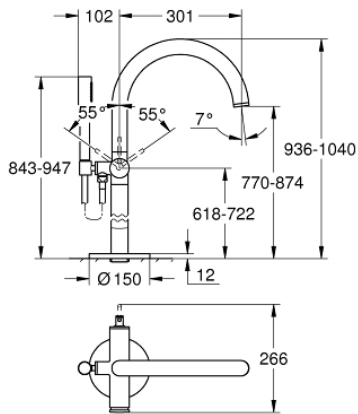

32 653 003 **32 653 DC3** **32 653 AL3**
Single-lever bath mixer, floor mounted