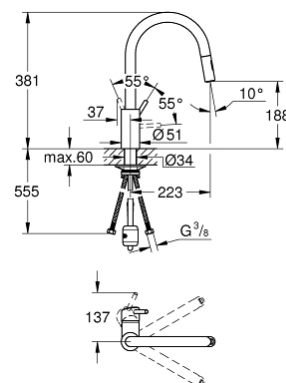

31 483 002
Concetto Single-lever sink mixer 1/2

31 483 DC2