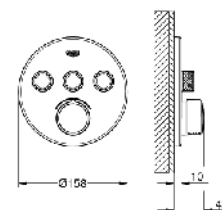

000 146 29
Concealed mixer
with 3 valves