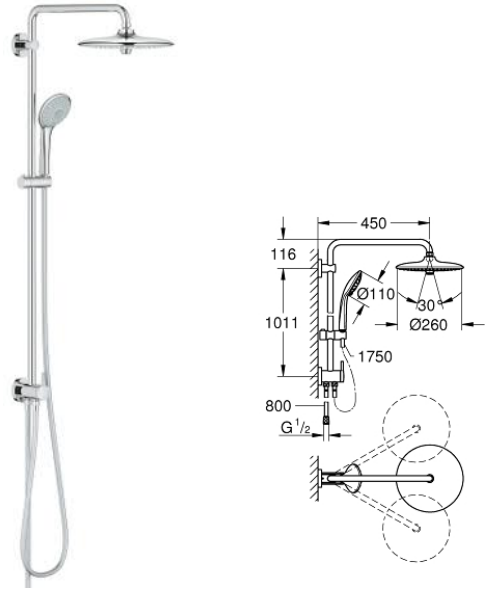

27 421 002
EUPHORIA SYSTEM 260
Shower system with diverter for wall mounting