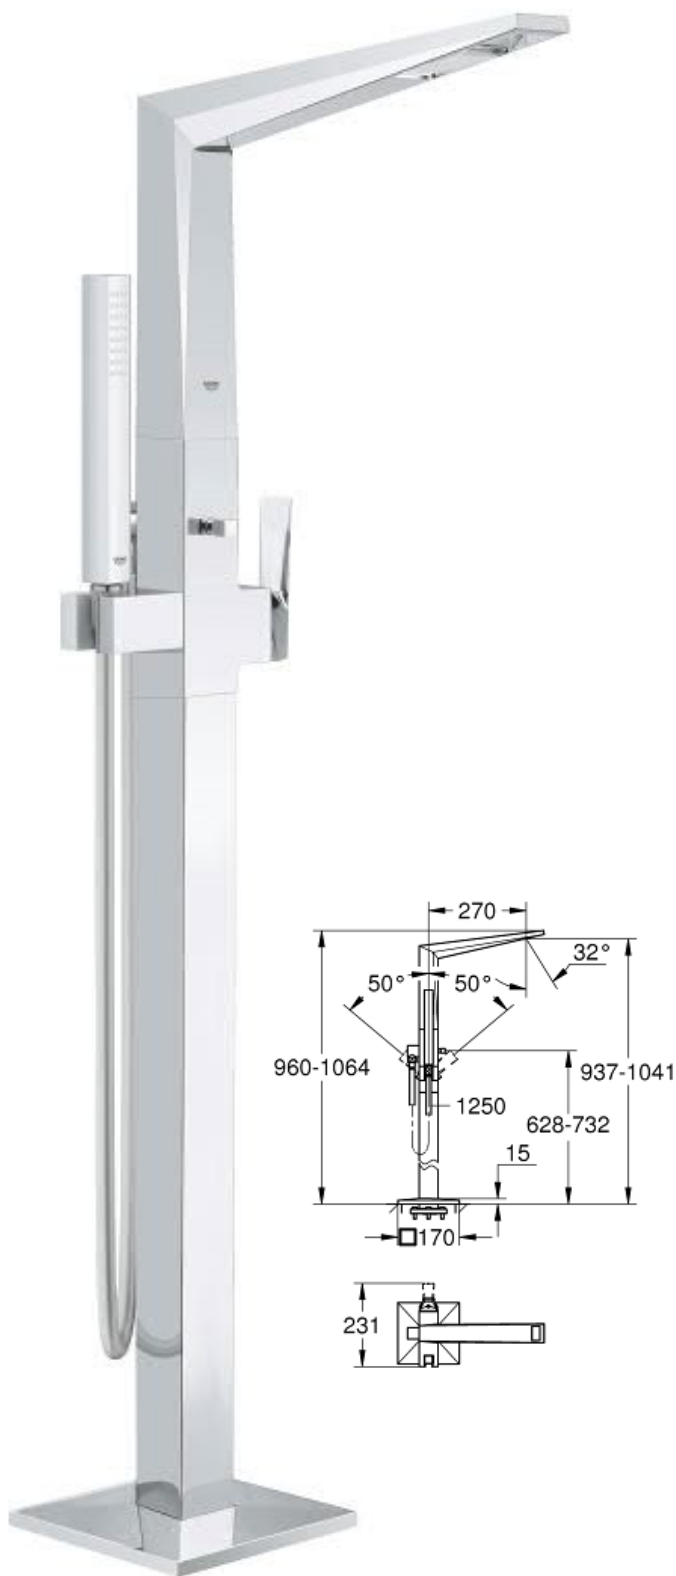

# Smart Control Mixer

**000 709 34**  
Perfect shower set

**000 147 29**  
Concealed mixer  
with one valve

**000 144 29**  
Concealed mixer  
with one valve

**000 148 29**  
Concealed mixer  
with 2 valves

**000 145 29**  
Concealed mixer  
with 2 valves

**000 149 29**  
Concealed mixer  
with 3 valves

**000 146 29**  
Concealed mixer  
with 3 valves

# Allure Brilliant

GROHE

**000 119 23**  
Single-lever bath mixer 1/2  
floor mounted

**000 029 23**  
Basin mixer 1/2  
Size-M

**000 109 23**  
Single-lever basin mixer 1/2  
Size-L

**000 114 23**  
Basin mixer 1/2  
Size-XL