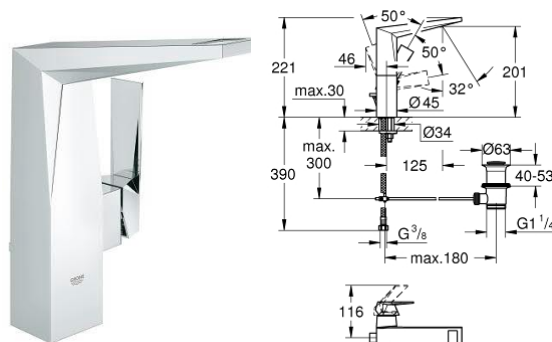

# Allure Brilliant

GROHE

**000 119 23**  
Single-lever bath mixer 1/2  
floor mounted

**000 029 23**  
Basin mixer 1/2  
Size-M

**000 109 23**  
Single-lever basin mixer 1/2  
Size-L

**000 114 23**  
Basin mixer 1/2  
Size-XL