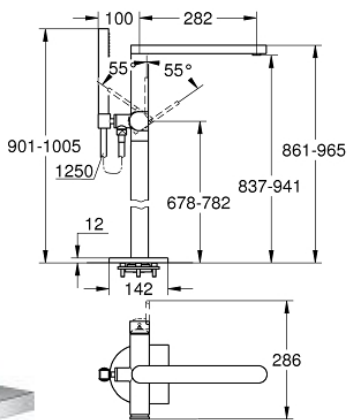

33 553 003
Single-lever bath mixer 1/2
floor mounted