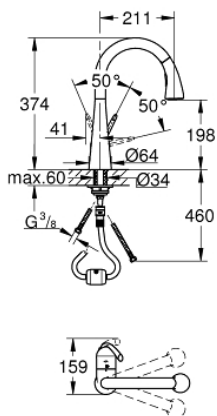

Single-lever

32 294 001

Zedar Single-lever sink mixer 1/2

32 294 DC2 ●