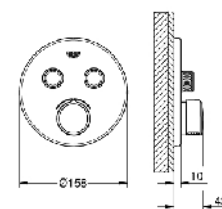

000 145 29
Concealed mixer
with 2 valves