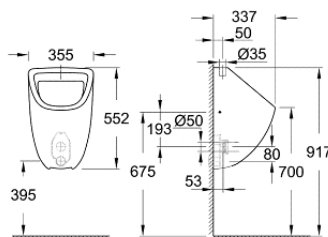

### 39 481 00H

Cube Ceramic Vessel basin 50

**39 245 00H**  
Cube Ceramic Wall hung WC

**39 554 000**  
Euro Ceramic Wall hung WC set

**39 462 000**  
Euro Ceramic Bundle close coupled WC

**39 427 000**  
Bau Ceramic Wall hung WC