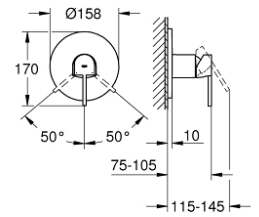

24 059 003
Single-lever shower mixer trim