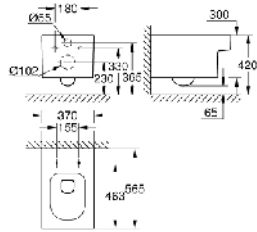

39 245 00H
Cube Ceramic Wall hung WC