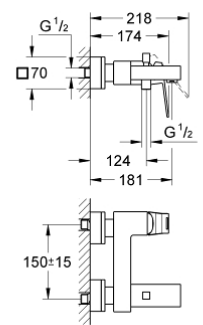

23 140 000

Single-lever bath/shower mixer 1/2