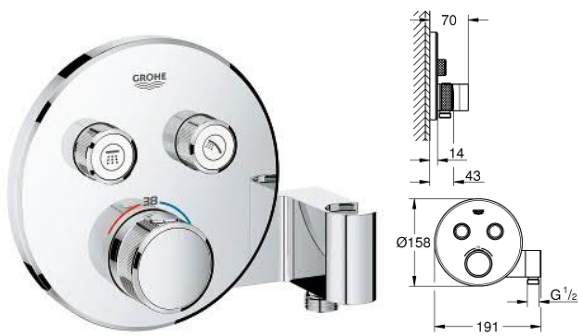

29 120 000	29 120 DC0	29 120 ***
BE	GL	DA
EN	GN	DL
		A0
		AL

Thermostat for concealed installation with 2 valves and integrated shower holder