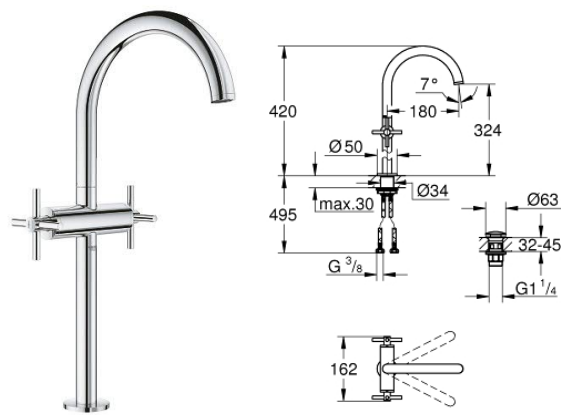

24 138 003 **24 138 DC3** **24 138 AL3**
Thermostatic bath tub mixer for 2 outlets
with integrated shut off/diverter valve

21 044 003   21 044 DC3   21 044 AL3

Basin mixer 1/2
Size-XL