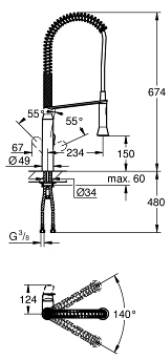

Single-lever

32 950 000

K7 Single-lever sink mixer 1/2

32 950 DC2