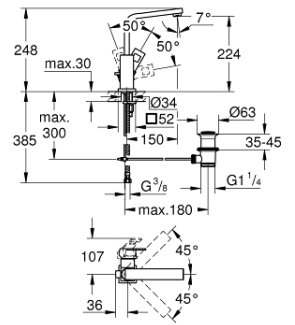

23 135 000

Single-lever basin mixer 1/2
L-Size