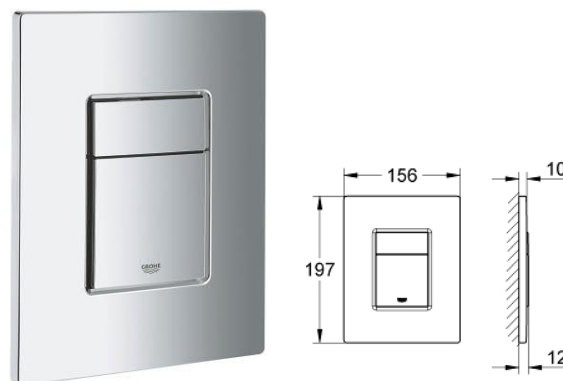

38 732 SD0   
Skate Cosmopolitan Wall plate, stainless steel

38 732 000 38 732 P00  38 732 SH0   
Skate Cosmopolitan Flush plate