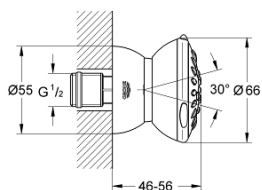

27 067 000
RELEXA 65
Side shower 2 sprays