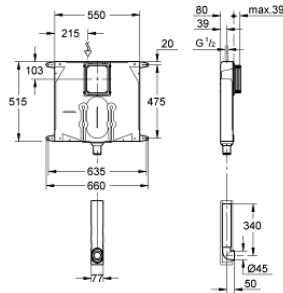

Rapid SL

38 863 000
Flushing Cistern for WC 80 mm