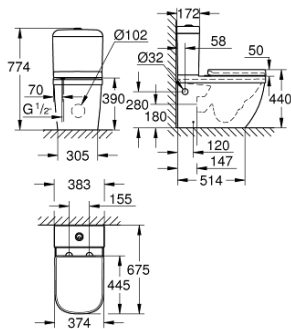

### 39 481 00H

Cube Ceramic Vessel basin 50

**39 245 00H**  
Cube Ceramic Wall hung WC

**39 554 000**  
Euro Ceramic Wall hung WC set

**39 462 000**  
Euro Ceramic Bundle close coupled WC

**39 427 000**  
Bau Ceramic Wall hung WC