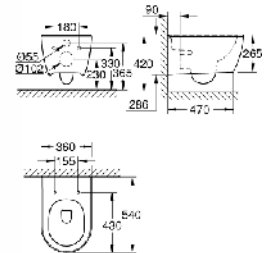

39 571 00H

Essence Wall hung WC