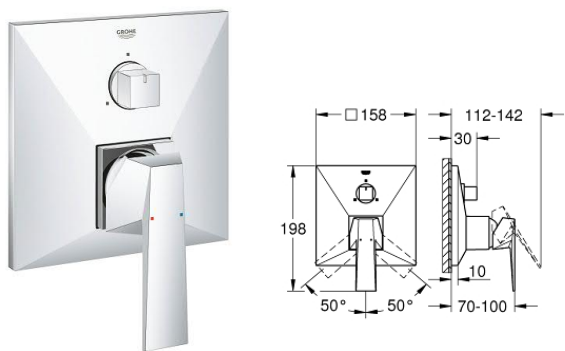

# Allure Brilliant

GROHE

**000 119 23**  
Single-lever bath mixer 1/2  
floor mounted

**000 029 23**  
Basin mixer 1/2  
Size-M

**000 109 23**  
Single-lever basin mixer 1/2  
Size-L

**000 114 23**  
Basin mixer 1/2  
Size-XL