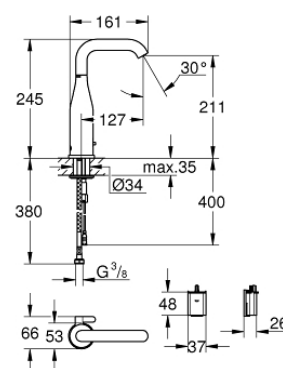

36 445 000
Essence E Infra-red electronic basin mixer 1/2
with mixing device and adjustable temperature limiter