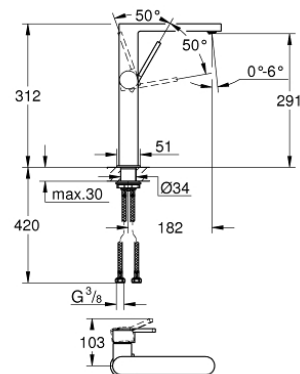

32 618 003
Basin mixer 1/2
Size-XL