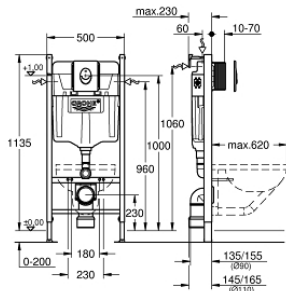

38 745 001
Rapid SL 3-in-1 Set for WC, 1,13 m Installation Height