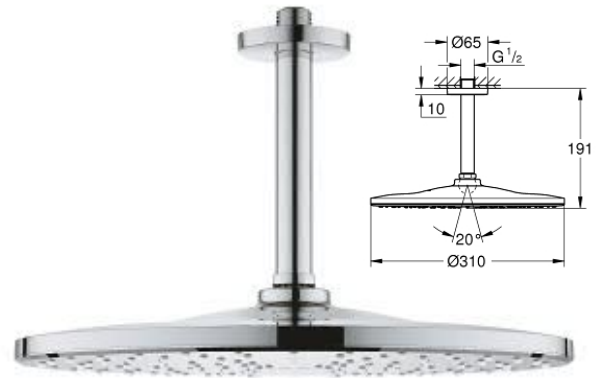

26 560 000
RAINSHOWER MONO 310
Head shower set ceiling 142 mm, 1 spray