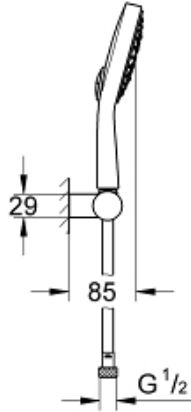

Rainshower

27 741 000
Power&Soul Cosmopolitan 130 Wall Holder Set +4 sprays