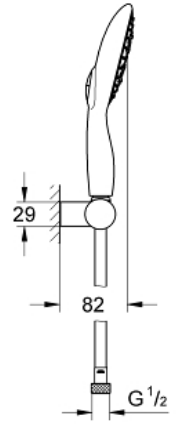

27 742 000
Power&Soul 130 Wall Holder Set +4 sprays