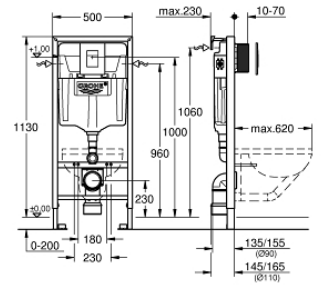

39 481 00H
Cube Ceramic Vessel basin 50