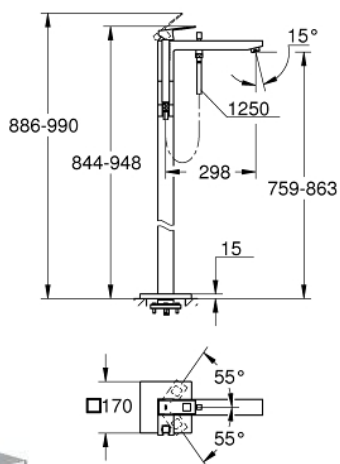

2-hole basin mixer  
Size-S

**23 145 000**

Single-lever shower mixer 1/2

**23 140 000**

Single-lever bath/shower mixer 1/2

**24 061 000**  
Single-lever shower mixer trim

**24 062 000**  
Single-lever mixer with -2way diverter