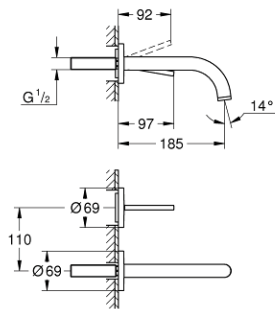

192 87 003 **87 192 DC3** **87 192 AL3**

Two-hole basin mixer joystick