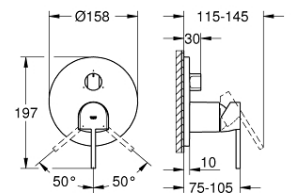

24 093 003
Single-lever mixer with 3-way diverter