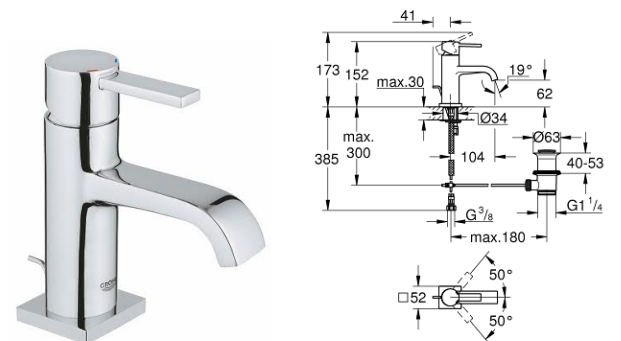

000 757 32

Basin mixer 1/2
Size-M