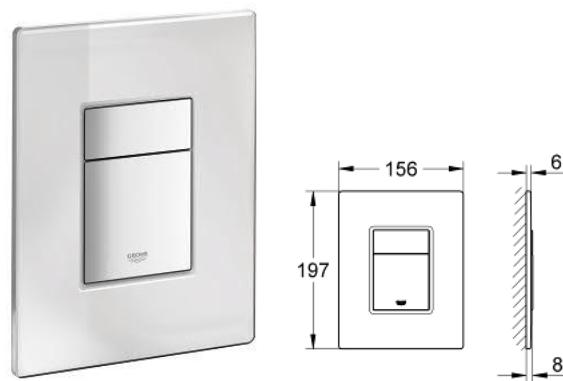

38 916 0A0
Skate Cosmopolitan Flush plate