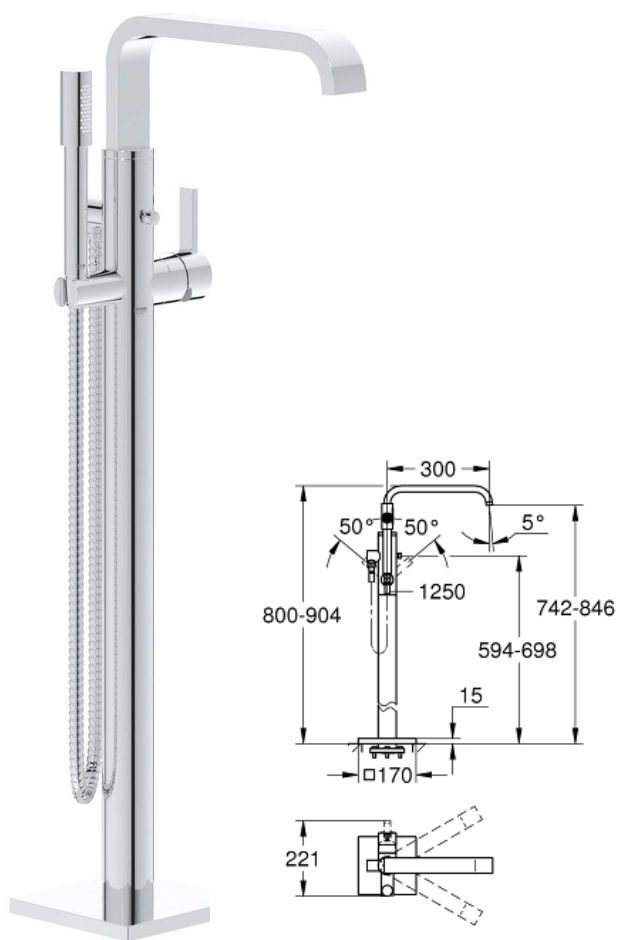

Single-lever basin mixer 1/2  
Size-L

**000 403 23**

Basin mixer 1/2  
Size-XL

**000 757 32**

Basin mixer 1/2  
Size-M

000 070 24  
Single-lever mixer with 2-way diverter

000 069 24  
Single-lever shower mixer trim

002 754 32  
Single-lever bath mixer 1/2  
floor mounted

000 309 19  
2-hole basin mixer  
S-Size

000 826 32  
Single-lever bath/shower mixer 1/2

Atrio

**32 042 003** **32 042 DC3** **32 042 AL3**

Single-lever basin mixer 1/2  
Size-L