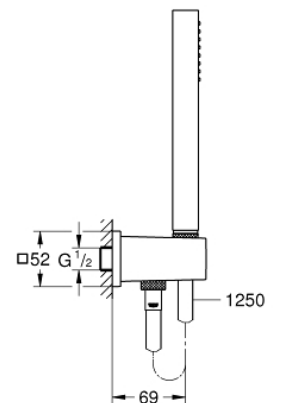

26 405 000
Euphoria Cube Stick Wall holder set 1 spray