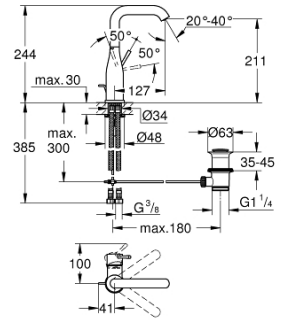

32 628 001 32 628 DC1 32 628 ***
BE GL DA A0
EN GN DL AL

Single-lever basin mixer 1/2
Size-L