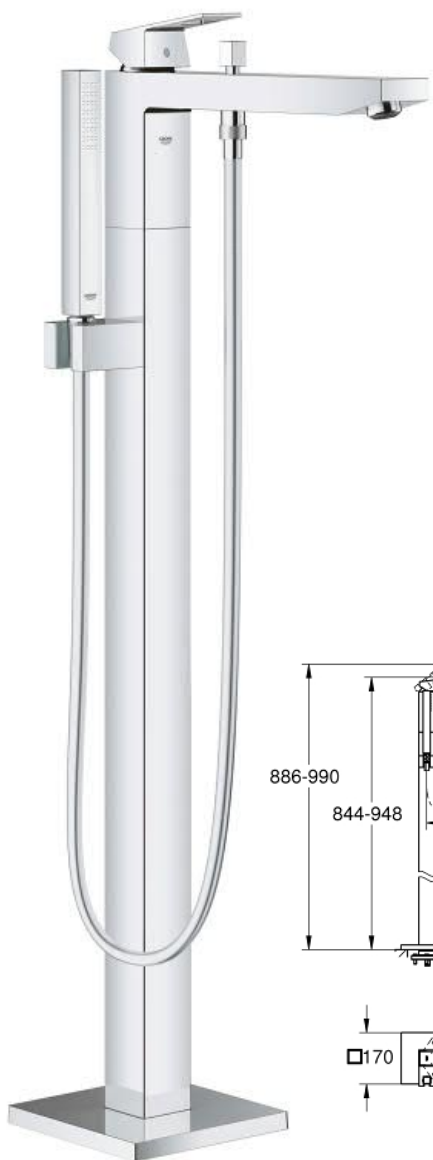

2-hole basin mixer  
Size-S

**23 145 000**

Single-lever shower mixer 1/2

**23 140 000**

Single-lever bath/shower mixer 1/2

**24 061 000**  
Single-lever shower mixer trim

**24 062 000**  
Single-lever mixer with -2way diverter

**23 672 001**  
Single-lever bath mixer 1/2 floor mounted

**24 094 000**  
Single-lever mixer with -3way diverter

**24 155 000**  
Thermostatic bath tub mixer for 2 outlets with integrated shut off/diverter valve