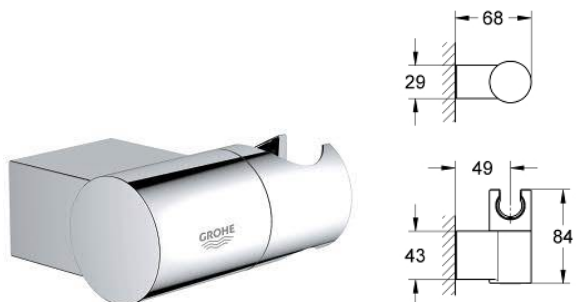

Shower Accessories

27 055 000
Rainshower Wall hand Shower holder