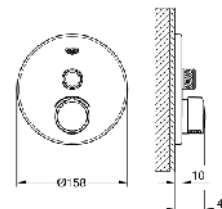

000 144 29
Concealed mixer
with one valve