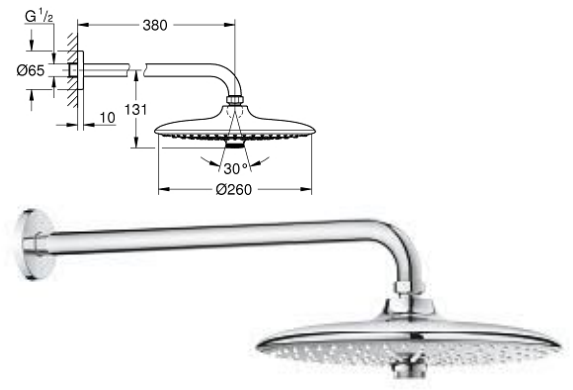

# Rainshower

**27 058 000**  
**RAINSHOWER SYSTEM 210**  
 Shower system with diverter for wall mounting

**27 421 002**  
**EUPHORIA SYSTEM 260**  
 Shower system with diverter for wall mounting

**26 564 000**  
**RAINSHOWER MONO 310**  
 Head shower set 422 mm, 1 spray