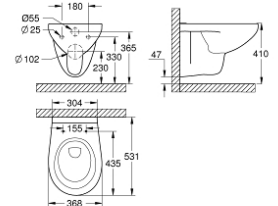

### 39 481 00H

Cube Ceramic Vessel basin 50

**39 245 00H**  
Cube Ceramic Wall hung WC

**39 554 000**  
Euro Ceramic Wall hung WC set

**39 462 000**  
Euro Ceramic Bundle close coupled WC

**39 427 000**  
Bau Ceramic Wall hung WC