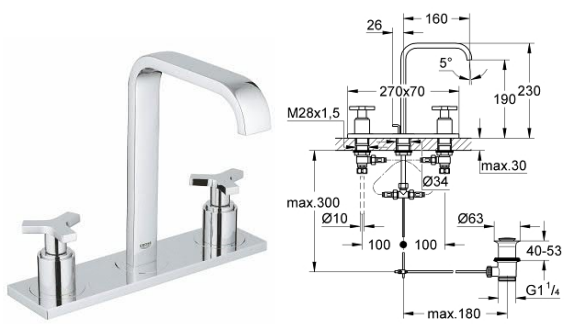

000 143 20

Three-hole basin mixer 1/2
Size-M