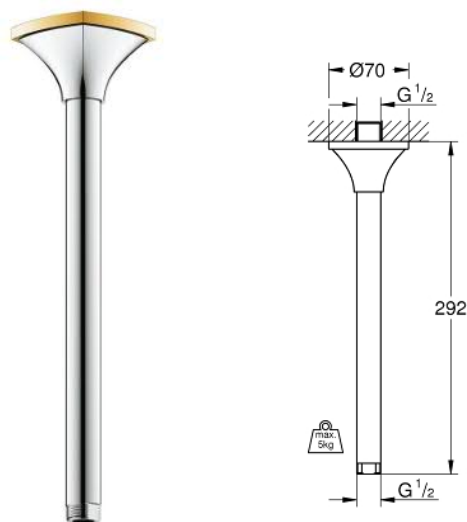

Single-lever mixer with -2way diverter

23 316 000  23 316 IG0  23 318 DA0 

Single-lever shower mixer 1/2

27 974 000  27 974 IG0  27 974 DA0 

Head shower 1 spray

27 982 003  27 982 IG0  27 982 AL3 

Shower ceiling arm 292 mm