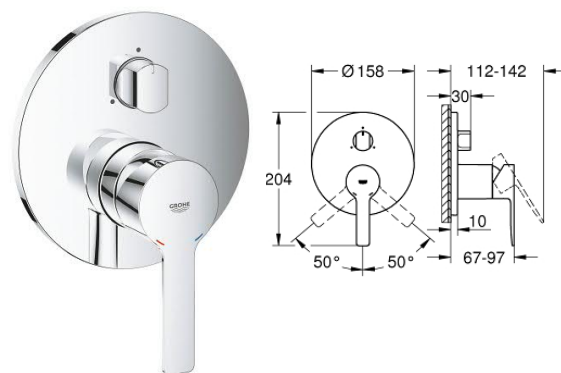

24 095 001 **24 095 DC1**
Single-lever mixer with 3-way diverter