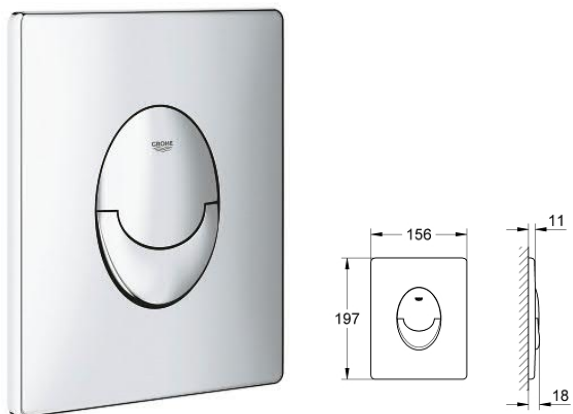

38 505 000   **38 845 AL0**   **38 845 A00**
37 535 GL0   **37 535 P00**   **37 535 SH0**
37 535 DA0