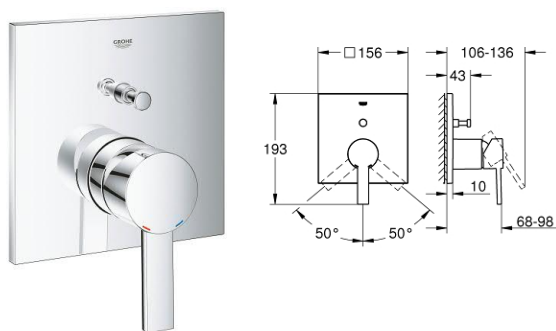

Single-lever basin mixer 1/2  
Size-L

**000 403 23**

Basin mixer 1/2  
Size-XL

**000 757 32**

Basin mixer 1/2  
Size-M

000 070 24  
Single-lever mixer with 2-way diverter

000 069 24  
Single-lever shower mixer trim