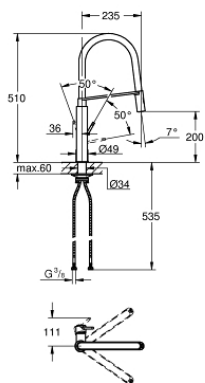

Single-lever

31 491 000
Concetto Single-lever sink mixer 1/2

31 491 DC2