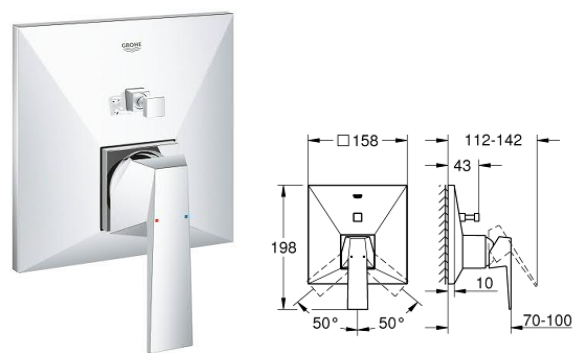

000 072 24
Single-lever mixer
with 2-way diverter