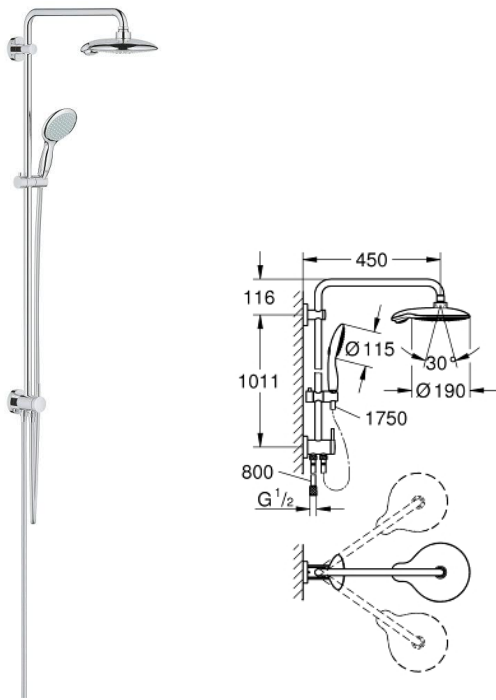

Rainshower

27 911 000
EUPHORIA POWER&SOUL SYSTEM 190
Shower system with diverter for wall mounting