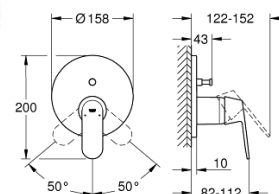

24 045 000
Single-lever mixer with 2-way diverter