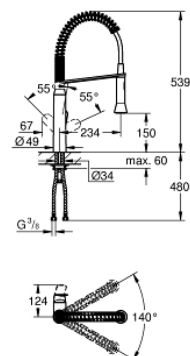

31 379 000

K7 Single-lever sink mixer 1/2

31 379 DC2