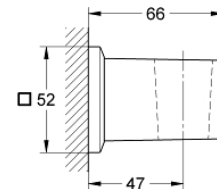

27 706 000

Allure Brilliant Wall Hand shower holder