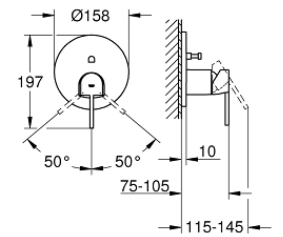

24 060 003
Single-lever mixer with 2-way diverter