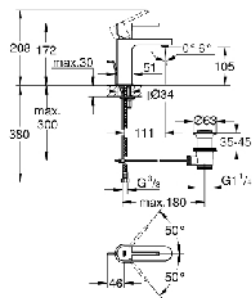

32 612 003
Basin mixer 1/2
Size-S