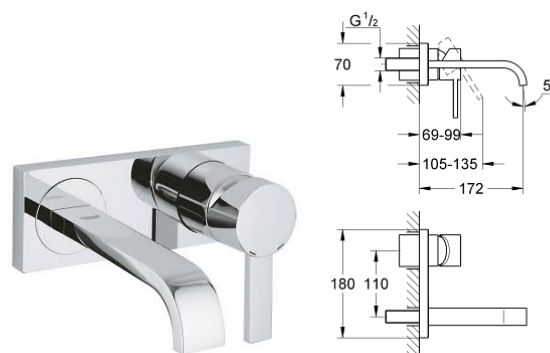

# Allure

**000 143 20**

Three-hole basin mixer 1/2  
Size-M

**000 846 32**

Single-lever shower mixer 1/2

**000 249 32**

Basin mixer 1/2  
Size-XL

**000 146 32**

Single-lever basin mixer 1/2  
Size-L

**000 403 23**

Basin mixer 1/2  
Size-XL

**000 757 32**

Basin mixer 1/2  
Size-M

000 070 24  
Single-lever mixer with 2-way diverter

000 069 24  
Single-lever shower mixer trim

002 754 32  
Single-lever bath mixer 1/2  
floor mounted

000 309 19  
2-hole basin mixer  
S-Size

000 826 32  
Single-lever bath/shower mixer 1/2

Atrio

**32 042 003** **32 042 DC3** **32 042 AL3**

Single-lever basin mixer 1/2  
Size-L