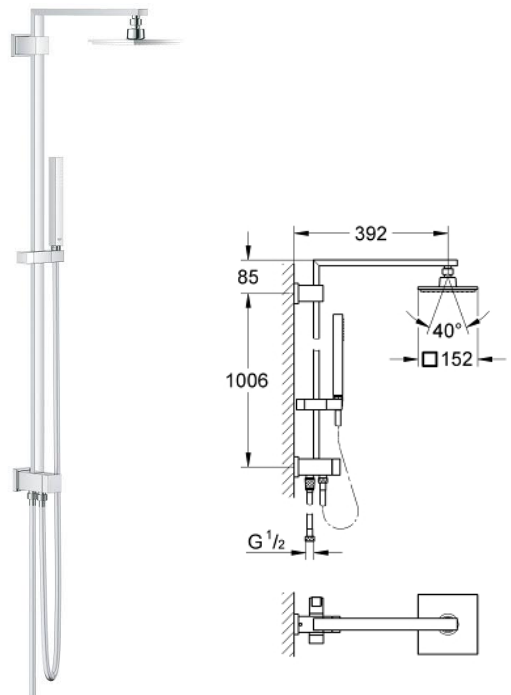

27 696 000
EUPHORIA CUBE SYSTEM
Shower system with diverter for wall mounting