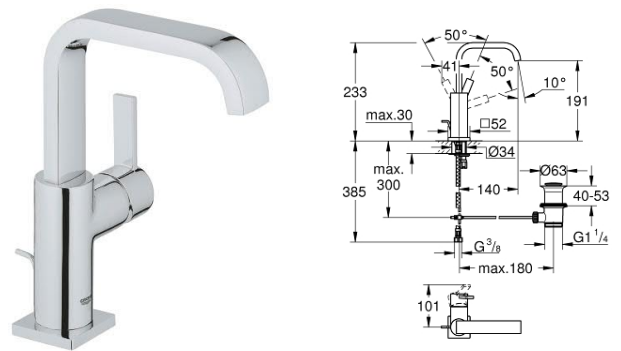

# Allure

**000 143 20**

Three-hole basin mixer 1/2  
Size-M

**000 846 32**

Single-lever shower mixer 1/2

**000 249 32**

Basin mixer 1/2  
Size-XL

**000 146 32**