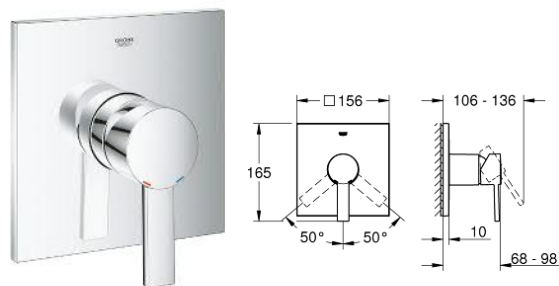

Single-lever basin mixer 1/2  
Size-L

**000 403 23**

Basin mixer 1/2  
Size-XL

**000 757 32**

Basin mixer 1/2  
Size-M

000 070 24  
Single-lever mixer with 2-way diverter

000 069 24  
Single-lever shower mixer trim