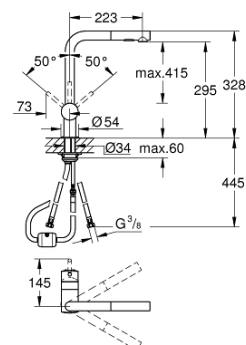

30 274 000

Minta Single-lever sink mixer 1/2

30 274 DC2