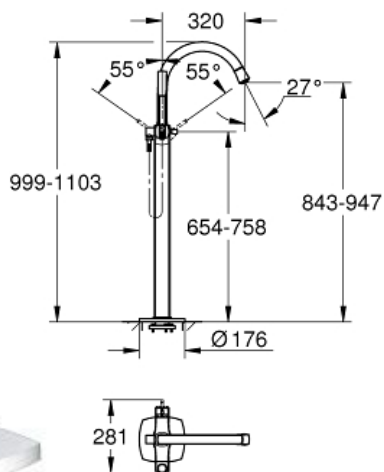

Single-lever mixer with -2way diverter

23 316 000  23 316 IG0  23 318 DA0 

Single-lever shower mixer 1/2

27 974 000  27 974 IG0  27 974 DA0 

Head shower 1 spray

27 982 003  27 982 IG0  27 982 AL3 

Shower ceiling arm 292 mm