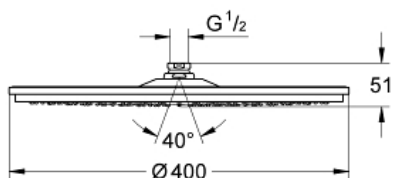

28 778 000
RAINSHOWER COSMOPOLITAN 400
Head shower 1 sprays