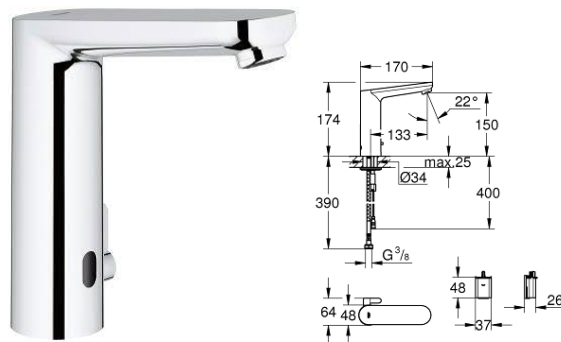

36 441 000
Eurocube E Infra-red electronic basin mixer 1/2
with mixing device and adjustable temperature limiter

36 422 000

Eurosmart Cosmopolitan E Infra-red electronic basin mixer 1/2 Size-L with mixing device and adjustable temperature limiter