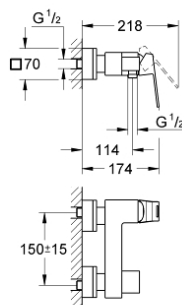

23 145 000

Single-lever shower mixer 1/2