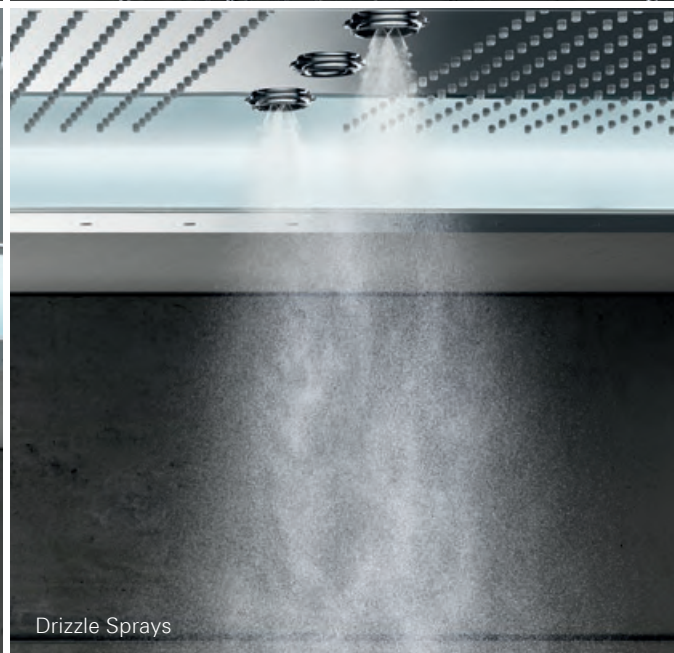

Rain Sprays

AquaCurtain

Waterfall XL Sprays

Drizzle Sprays

Pure Spray

Bokoma Sprays

INGENIOUS:
A TOTAL WATER
EXPERIENCE AT
YOUR FINGERTIPS.

Compose your own water music. With AquaSymphony you can create your perfect shower moment. The intelligent control system lets you select and adjust a different shower experience for every day, to be completely in tune with your wishes.