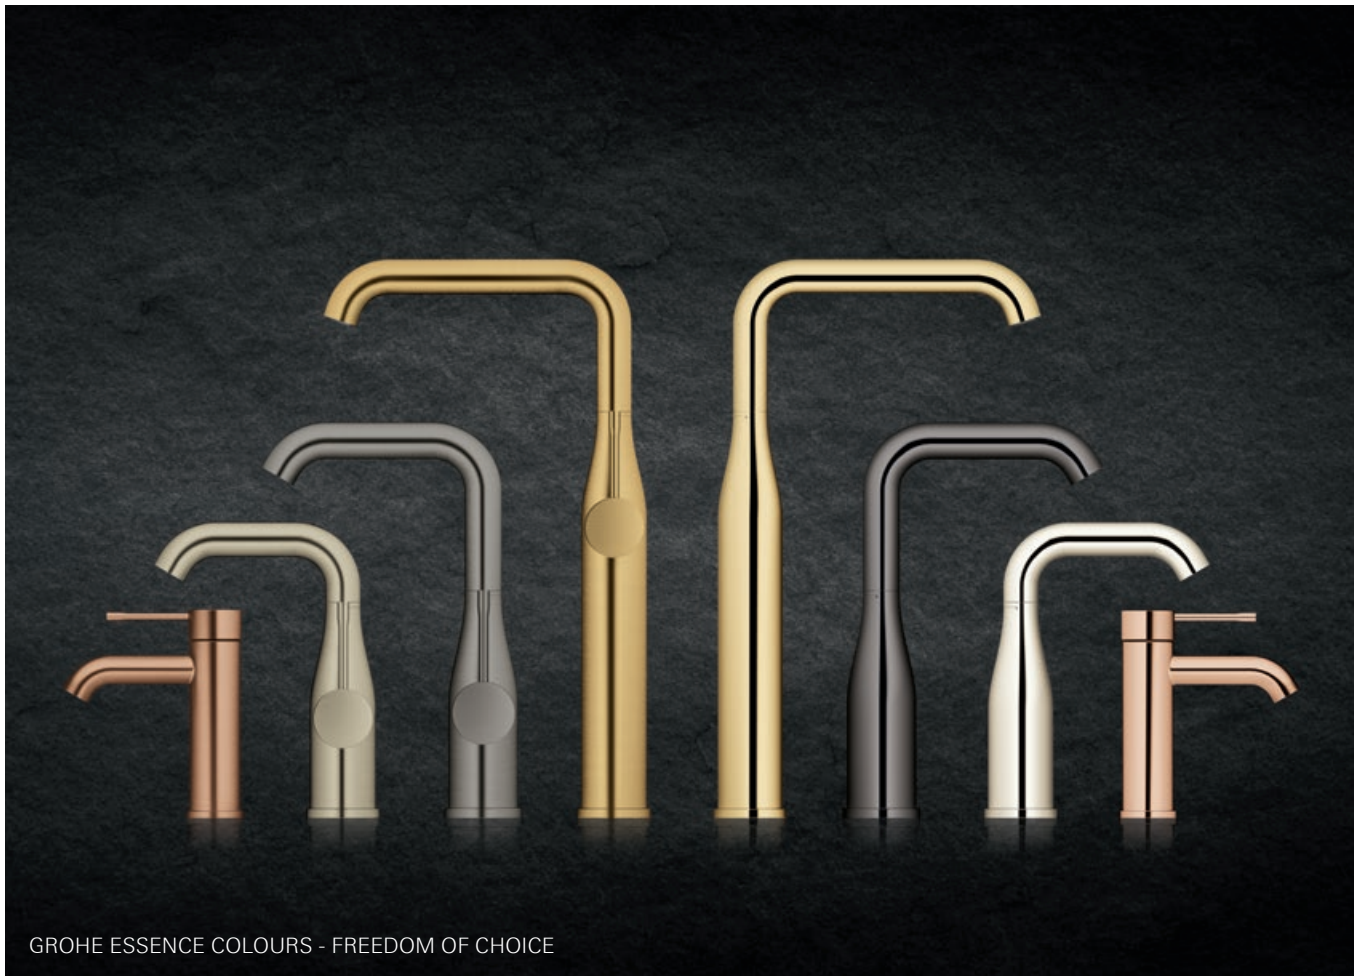

INFINITE WELL-BEING: MADE TO ORDER FOR YOU.

If you can imagine your perfect shower experience, GROHE F-digital Deluxe can turn it into reality. Create your own personalised combination of features from our Rainshower F-Series range, including light and sound modules, shower heads and steam modules, to build a shower that perfectly matches your individual needs and preferences.

GROHE SMARTCONTROL - 3D SHOWERING

GROHE ESSENCE COLOURS - FREEDOM OF CHOICE

THE EXCLUSIVE WORLD OF SPA IS WAITING FOR YOU

GROHE SPA has thought of everything you need to enjoy a complete SPA experience. Discover just two of our most outstanding highlights: