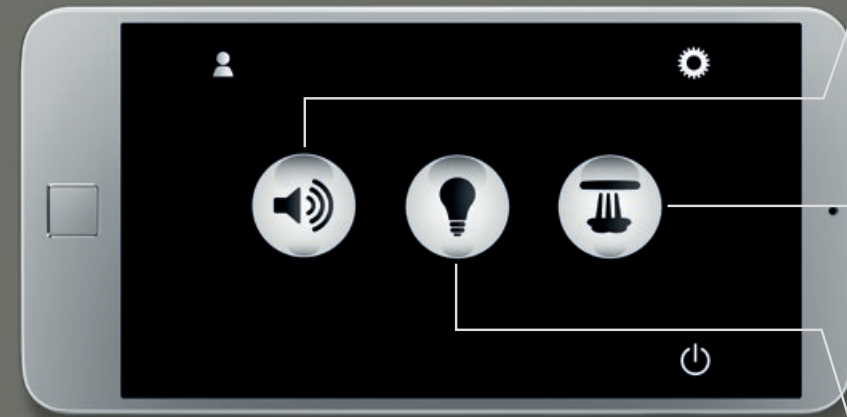

Rain Sprays

AquaCurtain

Waterfall XL Sprays

Drizzle Sprays

Pure Spray

Bokoma Sprays

INGENIOUS:
A TOTAL WATER
EXPERIENCE AT
YOUR FINGERTIPS.

Compose your own water music. With AquaSymphony you can create your perfect shower moment. The intelligent control system lets you select and adjust a different shower experience for every day, to be completely in tune with your wishes.

INTELLIGENT AND INTUITIVE.

One ingenious App to conduct a perfect ensemble. The F-digital Deluxe base unit box and an Apple or Android mobile device installed with the GROHE SPA App, allow for perfect control of light, sound and steam – as well as individual modules. Let the performance begin.