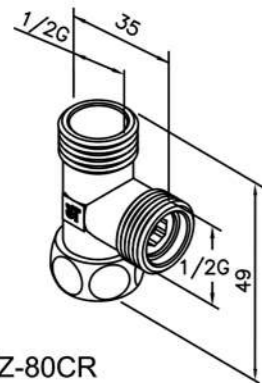

6874-YZ-80CR
Swivel Tee G1/2
W/Connector with Filter