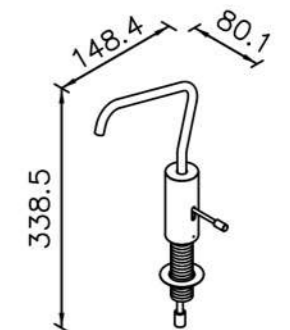

6777-G0-80CP Cold Only
Water Drinking Faucet
(Lead-Free Brass)

6777-G1-80CP Hot Only
Water Drinking Faucet
(Lead-Free Brass)

6777-G2-80CP Cold & Hot
Water Drinking Faucet
(Lead-Free Brass)

Duo Strainer

6302-W1-80CP
Duo Strainer