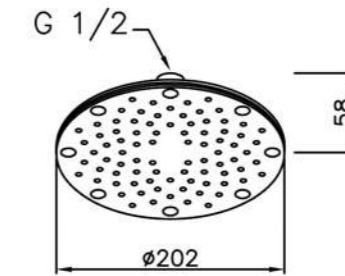

6770-AC-80S1
8\"/>