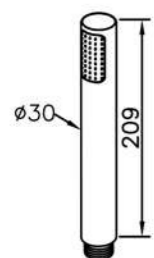

6767-91-80S1
Basin Faucet
W / Lift Rod

6767-9C-80S1
Wall Bracket

0759-9C-79CP
Adjustable Wall Bracket
(Plastic)

6759-9S-82CP
Adjustable Wall Bracket
W / Hand Shower
W / Hose 150cm

0759-9S-79CP
Hand Shower (Plastic)