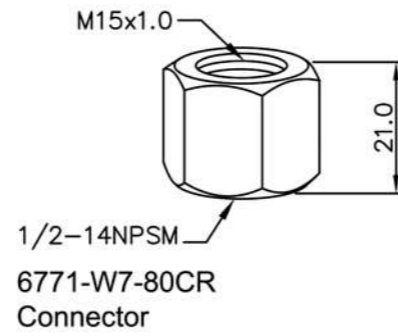

Duo Strainer

Mixing Valve

: mm 1/1

Connector

Insert Spacer

Bath Spout

: mm 1/1

6746-A0-80CP
3/4" Brass Diverter Spout
W / 3/4" x 1/2" Brass Bushing
W / Hose Connector

6618 Series

REV.

3

SHENG TAI BRASSWARE CO., LTD.

DATE.

160715

3

SHENG TAI BRASSWARE CO. LTD.

DATE.

160715