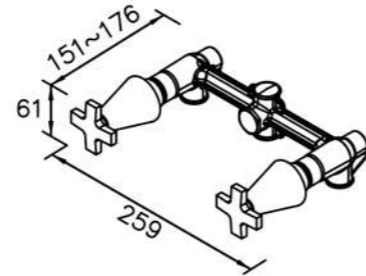

6874-AH-80CP
Showerhead

6874-AB-80CP
Showerhead

6874-9W-81CP
Tub Spout W / Diverter

6874-VA-80CP
Water Valve (Cold Only)

6874-VB-80CP
Water Valve (Hot Only)

6874-91-80CP
Two-Handle
Widespread Basin Faucet

Two-Handle Valve
6874-9H-81CP
(Upward Outlet)