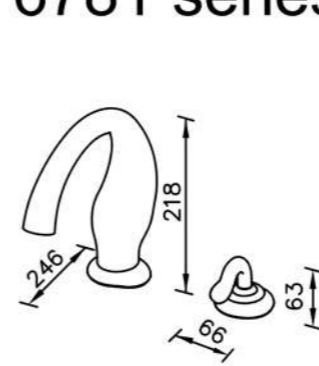

6781 series

: mm 1/2

6781-X0-80CP
Single-Handle Lavatory Faucet