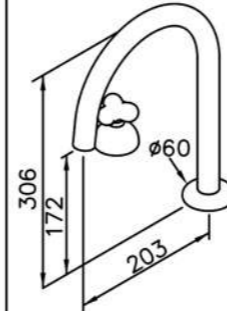

6903 series

: mm 2/4

7903-98-82CP
Two-Handle Kitchen Faucet Swivel Spout W / Sprayer