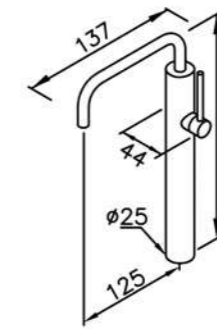

6770-G0-80S1
Water Drinking Faucet
(Stainless Steel)