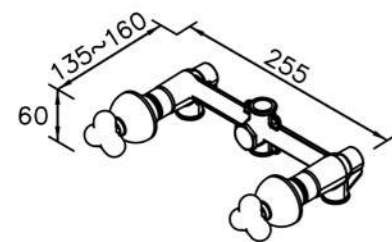

7903-9H-81CP
Two-Handle Valve
(Upward Outlet)