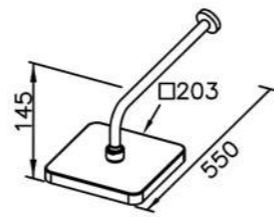

: mm 4/4

6909-AC-80CP
8" Showerhead
(Brass)

6909-AH-80CP
Wall-Mounted
6" Showerhead (Plastic)

6909-AB-80CP
Wall-Mounted
8" Showerhead (Brass)

6909-AS-80CP
Ceiling-Mounted
8" Showerhead (Brass)

6909-9Y-80CP
Concealed Valve
W / Diverter