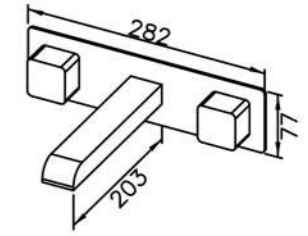

DATE.

160715

6909 series

: mm 1/4

6909-90-80CP
Basin Faucet

6909-91-80CP
Basin Faucet

6909-92-80CP
Two-Handle Wall-Mounted
Basin Faucet

6909-90-81CP
Basin Faucet
W / Lift Rod