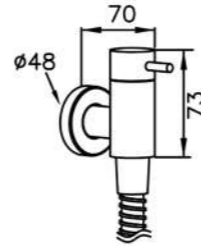

7796-Y5-80CP
Valve W/ Handle