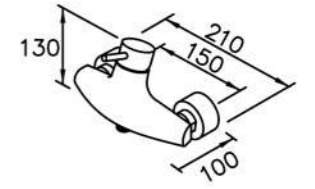

6780-93-80CP
Shower Mixer Body