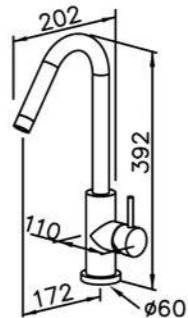

7770-96-80S1
Kitchen Faucet