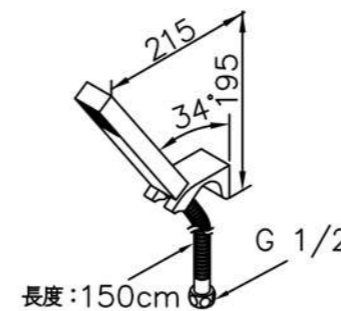

6904-9S-82CP
Hand Shower
W / Wall Bracket
W / Hose 150cm

0904-9S-79CP
Hand Shower (Plastic)

6904-AC-80CP
Showerhead 22*22cm
(Plastic)

6906 series

: mm 1/1

Concealed Mixer Valve
W / Diverter & Check Valve
W / O Inlet Stop Version
6904-XW-80CW (1~4kg/cm²)