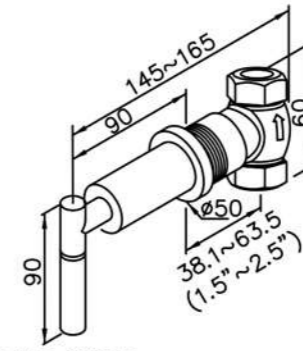

6880-VB-80CP
Water Valve (Hot Only)