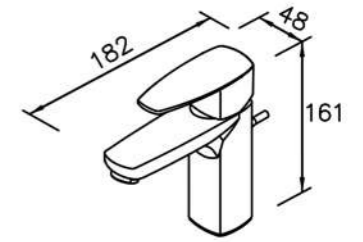

6777-G2-80CP Cold & Hot
Water Drinking Faucet
(Lead-Free Brass)

7777-9C-80CP
Adjustable Wall Bracket

0777-9S-79CP
Hand Shower (Plastic)

6779 / 7779 series

: mm 1/4

6779-90-80CP
Basin Faucet

8779-90-80CP
Basin Faucet
W / Push-Button & Tail Tube
W / P-Trap
W / Angle Stops