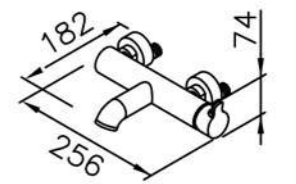

6766-W0-80CP
Bath Mixer