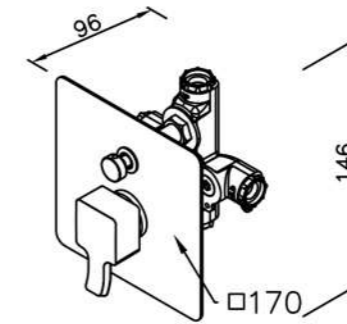

7909 series

: mm 2/2

7909-BD-80CP
RainShower System
W/Hand Shower & 150cm Hose
W/Ceiling-Mounted
8"Showerhead(Brass)

Concealed Mixer Valve
W / Diverter & Check Valve
W/O Inlet Stop Version
7909-XW-80CP(1~4 kg/cm²)