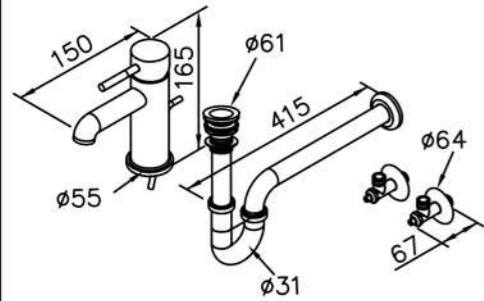

6757-9G-82CP
Sprayer
W/120cm Hose & Bracket

6765/7765/8765 series

mm 1/3

6765-90-80MA
Basin Faucet

8765-90-80MA
Basin Faucet
W / Push-Button & Tail Tube
W / P-Trap
W / Angle Stops

6765-90-81MA
Basin Faucet W / Lift Rod