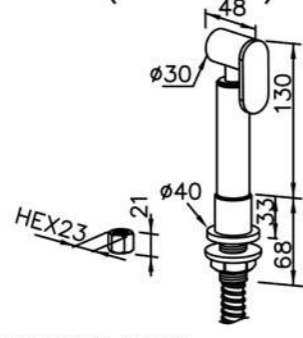

6771-WK-82CP
Sprayer W / Stand &
150 cm Hose & Connector