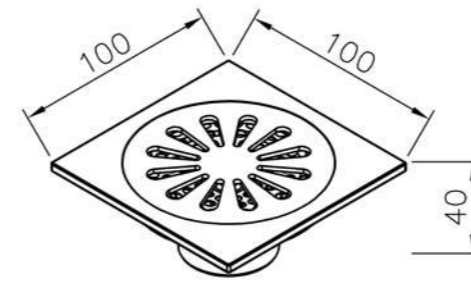

Stainless Steel Braided Hose
(1/2" x M10)
S030-FM-7900 A:300mm

Stainless Steel Braided Hose
(1/2" x M10)
S045-FM-7900 A:450mm

Stainless Steel Braided Hose
(1/2" x M10)
S060-FM-7900 A:600mm

Floor Drain

0303-61-79CP