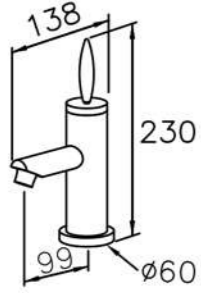

6757 / 7757 series (brass)

mm 1/2

6757-90-80CP
Basin Faucet

6757-91-80CP
Basin Faucet

6757-9C-80CP
Wall Bracket

7757-90-80CP
Basin Faucet
(Extra-Length Type)

7757-91-80CP
Basin Faucet
(Extra-Length Type)

6757-9S-81CP
Hand Shower
W/Hose 150cm