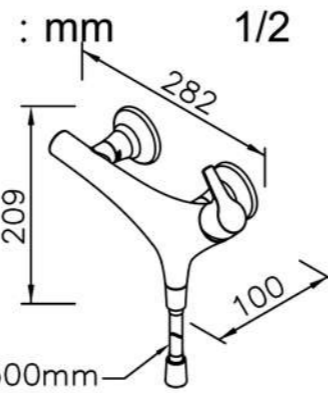

6926-U1-80CP
Floor-Mounted
Bath Mixer

6927 series

6927-W0-80CP
Bath Mixer

6927-94-85CP
Bath / Shower Mixer Body
W / Hose 150 cm

6927-93-85CP
Shower Mixer Body
W / Hose 150 cm

6927-9C-80CP
Wall Bracket

6927-90-80CP
Basin Faucet