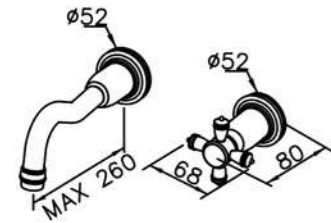

6803 series

: mm 1/1

6803-90-80CP
Two-Handle
Widespread Basin Faucet

6803-91-81CP
Basin Faucet W / Lift Rod

6803-92-80CP
Two-Handle Wall-Mounted
Basin Faucet

6803-V8-80CP
Wall-Mounted Basin Faucet
(Cold Only)