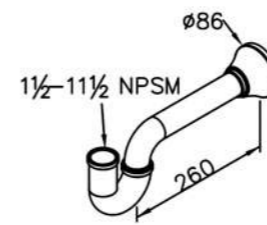

Trap

: mm 1/1

P-Trap
6122-A3-80CP 1 1/2"
6122-B3-80CP 1 1/4"