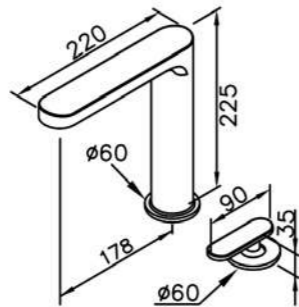

6922-X6-80CP
Kitchen Faucet
Swivel Spout