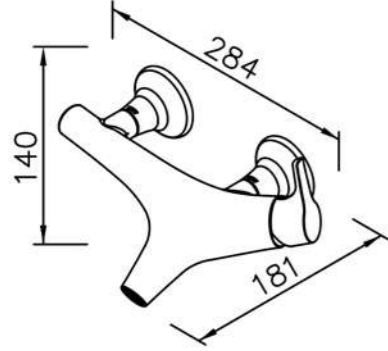

6927 series

6927-W0-80CP
Bath Mixer