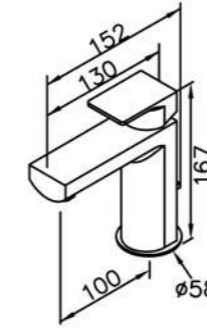

6781-XZ-80CP
Concealed Valve W/Diverter &
Check Valve W/ Inlet Stop
Version(4~6 kg/cm²)

6790 series

: mm 1/2

6790-90-80CP
Basin Faucet

6790-X0-80CP
Basin Faucet

6790-98-80CP
Two-Handle Kitchen Faucet

6790-90-81CP
Basin Faucet
W / Lift Rod