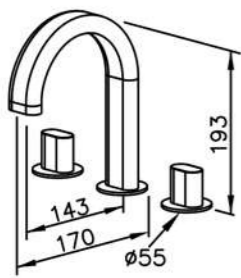

6920/7920 series

: mm 1/3

6920-91-80CP
Basin Faucet