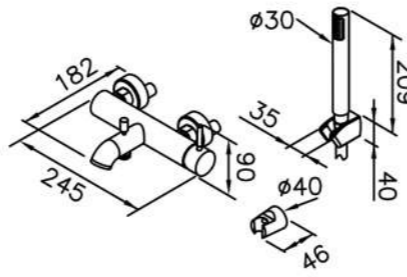

8765-90-81MA
Basin Faucet W / Lift Rod
W / Pop-up & Tail Tube
W / P-Trap
W / Angle Stops

6765-96-80MA
Kitchen Faucet
Swivel Spout

6765-W0-80MA
Wall-Mounted
Bathtub Mixer

6765-BF-80MA
Rainshower System

6765-93-82MA
Shower Mixer
W / Hand Shower (Plastic)
W / 150cm Hose
W / Wall Bracket(2pcs)(Plastic)