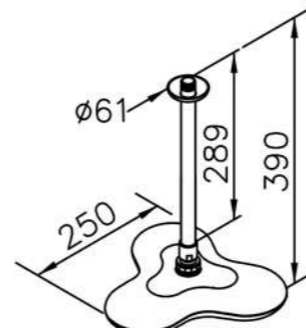

Rain Shower

Central Spray

7903-9T-80CP
Slide Bar Set
W / Hand Shower
W / Hose 150cm

6903-AS-8007
Ceiling-Mounted
Showerhead

6903-AC-8007
Showerhead

6903-9S-82CW
Hand Shower
W / Hose 150cm
W / Wall Bracket

REV.