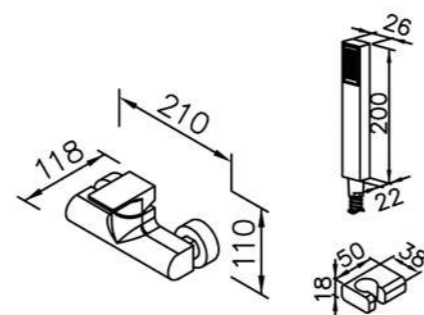

0919-9S-79CP
Hand Shower (Plastic)

6790-94-80CP
Bath / Shower Mixer Body

6790-94-81CP
Bath / Shower Mixer
W / Hand Shower & Hose 150cm
& Wall Bracket

6790-93-80CP
Shower Mixer Body

6790-93-81CP
Shower Mixer
W / Hand Shower
W / Hose 150cm
W / Wall Bracket