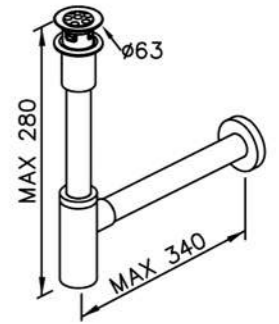

6502-A1-81CP
Pop-Up With Overflow
W / Tail Tube
W / T-Trap(6502-T1-80CP)

6502-A3-81CP
Push-Button With Overflow
W / Tail Tube
W / T-Trap(6502-T1-80CP)

6502-A5-81CP
7-Hole With Overflow
W / Tail Tube
W / T-Trap(6502-T1-80CP)