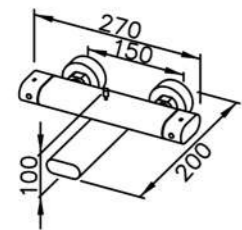

6920-94-80CP
Bath / Shower Mixer Body