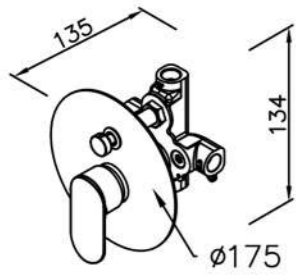

Concealed Mixer Valve
W / Diverter & Check Valve
W / Inlet Stop Version
6923-XZ-80CP (4~6kg/cm²)