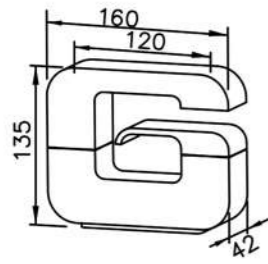

DATE.

160715

6904 series

: mm 1/2

6904-90-80CP
Basin Faucet
Rotary Cartridge
W / Flow Rate Adjusting Spout

7904-90-80CP
Basin Faucet

6904-91-80CP
Two-Handle Basin Faucet

6904-90-81CP
Basin Faucet
Rotary Cartridge
W / Flow Rate Adjusting Spout
W / Lift Rod