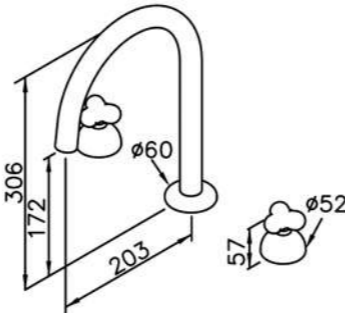

7903-98-80CP
Two-Handle Kitchen Faucet Swivel Spout