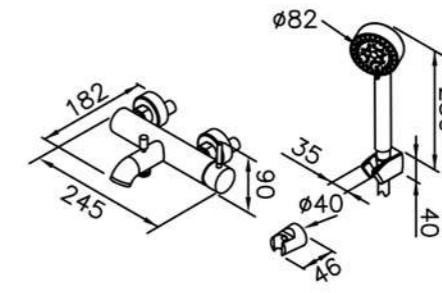

SHENG TAI BRASSWARE CO., LTD.

DATE.

160715

6765/7765/8765 series

: mm 2/3

7765-93-82MA
Shower Mixer
W / Hand Shower (Plastic)
W / 150cm Hose
W / Wall Bracket(2pcs)(Plastic)

7765-94-82MA
Bath / Shower Mixer
W / Hand Shower (Plastic)
W / 150cm Hose
W / Wall Bracket(2pcs)(Plastic)