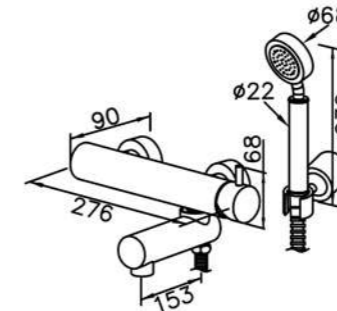

6771-94-81CP
Bath / Shower Mixer
W / Hand Shower
W / Hose 150cm
W / Wall Bracket