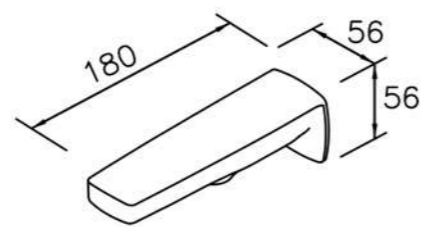

6779-9V-81CP
Tub Spout W/ Diverter
& Pipe Nipple

6779-9W-8

6904-AB-80CP
Wall-Mounted
Showerhead(Plastic)

6904-AS-80CP
Ceiling-Mounted
Showerhead(Plastic)

6779-9W-81CP
Tub Spout W / Pipe Nipple

0904-9S-79CP
Hand Shower (Plastic)