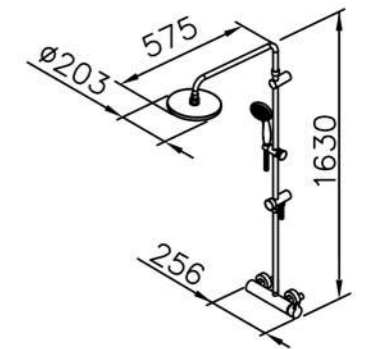

6766-BF-80CP
Rainshower System