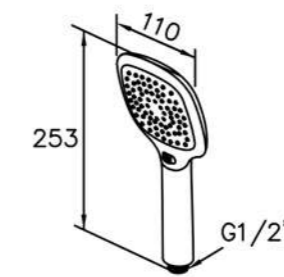

0904-9S-79CP
Hand Shower (Plastic)