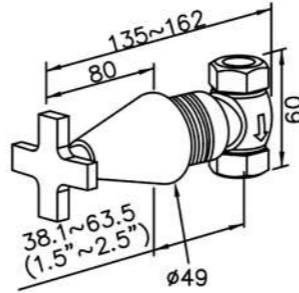

6874-AH-80CP
Showerhead

6874-AB-80CP
Showerhead

6874-9W-81CP
Tub Spout W / Diverter

6874-VA-80CP
Water Valve (Cold Only)

6874-VB-80CP
Water Valve (Hot Only)

6874-91-80CP
Two-Handle
Widespread Basin Faucet

Two-Handle Valve
6874-9H-81CP
(Upward Outlet)