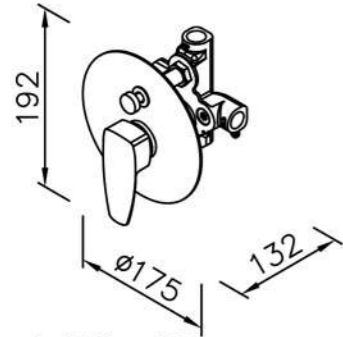

6779 / 7779 series

: mm 4/4

Concealed Mixer Valve
W / Diverter & Check Valve
W/O Inlet Stop Version
7779-XW-80CP(1~4 kg/cm²)