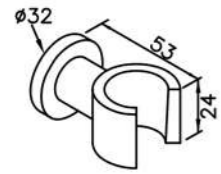

6875-9Q-81CP
Sprayer
W / 120cm Hose

6875-WS-82CP
Sprayer
W / 120 cm Hose
& Wall Bracket (Brass)

6875-WS-81CP
Sprayer
W / 120 cm Hose
& Wall Bracket (Plastic)

1200mm
6875-WS-83CP
Sprayer
W / 120 cm Hose
& Wall Bracket (Stainless steel)