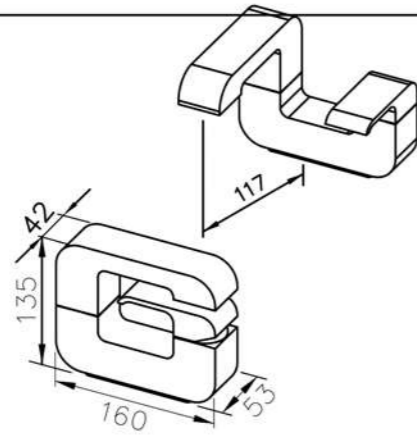

DATE.

160715

6904 series

: mm 1/2

6904-90-80CP
Basin Faucet
Rotary Cartridge
W / Flow Rate Adjusting Spout

7904-90-80CP
Basin Faucet

6904-91-80CP
Two-Handle Basin Faucet

6904-90-81CP
Basin Faucet
Rotary Cartridge
W / Flow Rate Adjusting Spout
W / Lift Rod