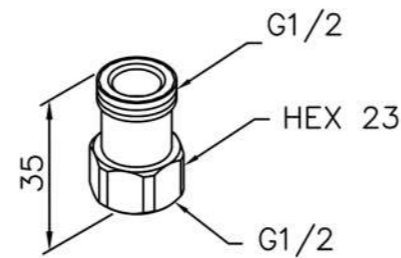

6874-KB-80CR
Connector
W / Check Valve & Filter