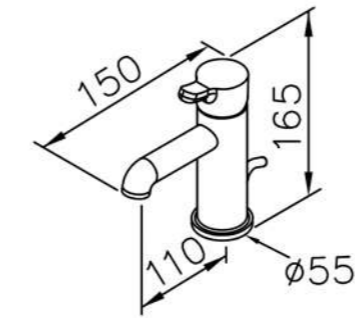

6766-90-81CP
Basin Faucet
W/Lift Rod