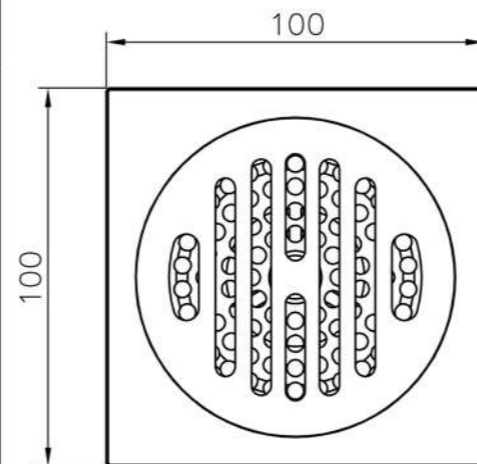

REV.

3

SHENG TAI BRASSWARE CO., LTD.

DATE.

160715