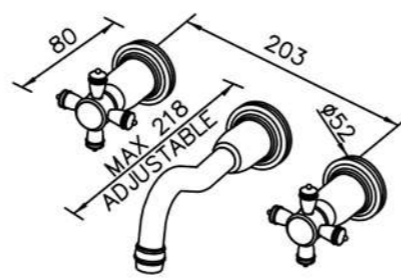

6803 series

: mm 1/1

6803-90-80CP
Two-Handle
Widespread Basin Faucet

6803-91-81CP
Basin Faucet W / Lift Rod

6803-92-80CP
Two-Handle Wall-Mounted
Basin Faucet

6803-V8-80CP
Wall-Mounted Basin Faucet
(Cold Only)