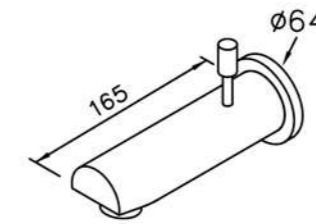

6880-9W-81CP
Top Spout W / Diverter