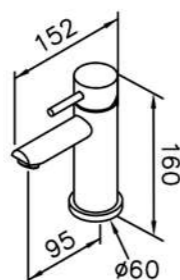

6767-91-80S1
Basin Faucet