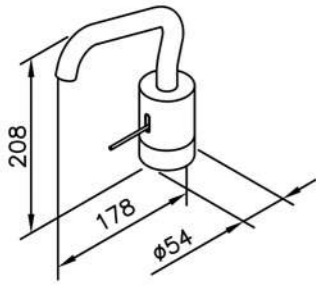

6777 series

: mm 1/1

6777-90-80CP
Basin Faucet