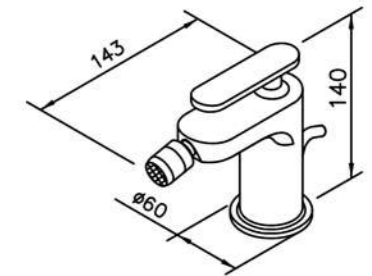

6922-99-81CP
Bidet Mixer