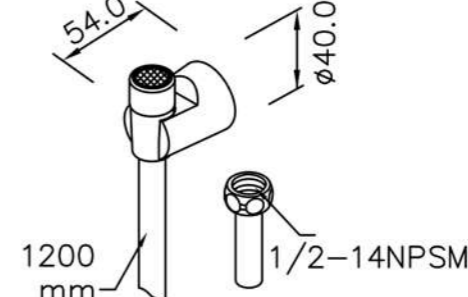

6757 / 7757 series (brass)

: mm 2/2

6796-9C-80CP
Wall Bracket

6766-94-81CP
Bath / Shower Mixer
W / Hand Shower
W / Hose 150cm
W / Wall Bracket

6768-AC-80CP
8" Showerhead

6757-9Q-80CP
Sprayer

6757-9G-81CP
Sprayer
W/120cm Hose & Bracket