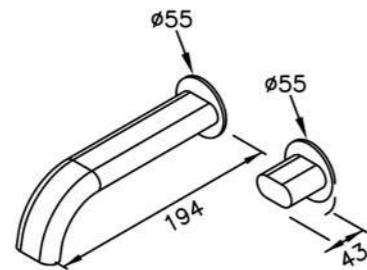

6920-V8-80CP
Wall-Mounted
Basin Faucet (Cold Only)