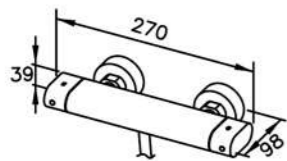

6920-9S-81CP
Hand Shower
W / Hose 150cm

6920-9C-80CP
Wall Bracket

6920-93-80CP
Shower Mixer Body

6920-W0-80CP
Two-Handle
Wall-Mounted
Bath Mixer

6920-9C-81CP
Wall Bracket

6920/7920series

: mm 2/3

6920-9T-81CP
Slide Bar Set
W / Hand Shower
W / Hose 150 cm