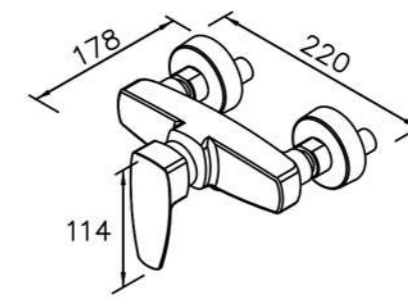

6779-90-81CP
Basin Faucet
W / Lift Rod

7779-90-80CP
Basin Faucet

6779-L3-80CP
Two-way Bib Tap
1/2G

6779-94-82CP
Bath / Shower Mixer
W / Hand Shower
W / 150cm Hose
W / Wall Bracket(2pcs)

6779-93-81CP
Shower Mixer
W / Hand Shower
W / 150cm Hose
W / Wall Bracket