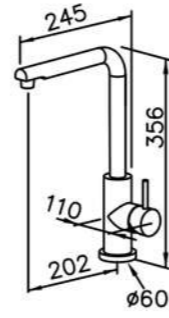

7770-95-80S1
Kitchen Faucet