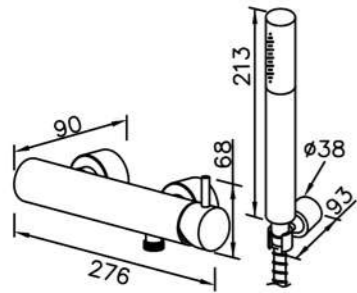

SHENG TAI BRASSWARE CO., LTD.

DATE.

160715

6770 / 7770 series (STAINLESS STEEL)

: mm 3/3

6767-9C-80S1
Wall Bracket

6770-94-81S1
Bath / Shower Mixer
W / Hand Shower
W / Hose 150cm
W / Wall Bracket

6770-94-80S1
Bath / Shower Mixer Body