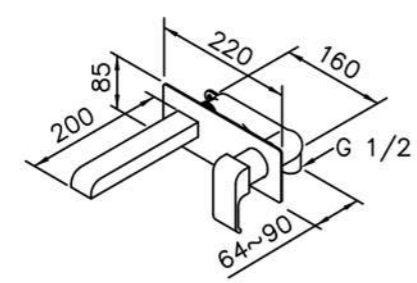

6904-X2-80CP
Single-Handle Mixer
Wall-Mounted Lavatory Faucet