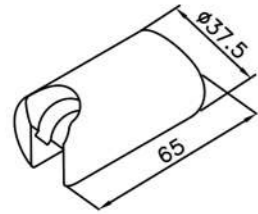

7777-9C-80CP
Adjustable Wall Bracket