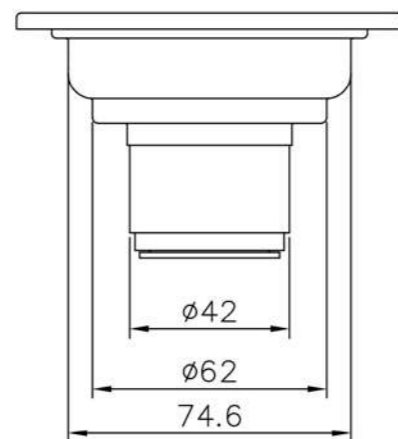

unit:mm

unit:mm

36.8

Floor Drain
0306-13-79S1

unit:mm

Multi-Function Floor Drain
Ø10cm

0305-04-79S1