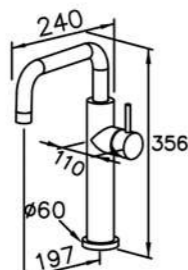

6770-96-80S1
Kitchen Faucet