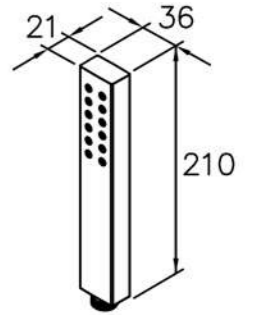

6919 series

: mm 1/1

Showerhead
6919-A3-80PB (A: 300mm)
6919-A4-80PB (A: 400mm)
6919-A5-80PB (A: 500mm)

6919-MA-80CP
Deck-Mounted Bath Spout

6919-WA-80CP
Wall-Mounted Bath Spout

6919-K5-80CN
Ceiling Showerhead Frame