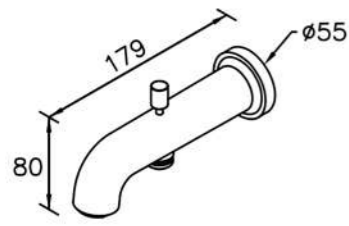

6765/7765/8765 series

: mm 3/3

6765-9V-80CP
Tub Spout W/ Diverter