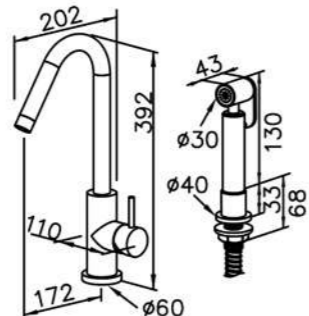

7772-96-82S1
Kitchen Faucet
W / Sprayer