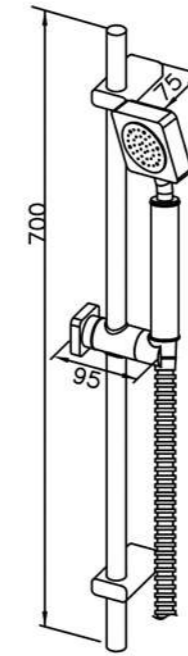

REV.

3

SHENG TAI BRASSWARE CO., LTD.

DATE.

160715

6909 series

: mm 3/4

6909-9T-82CP
Slide Bar Set
W / Hand Shower
W / Wall Supply
W / Hose 150cm