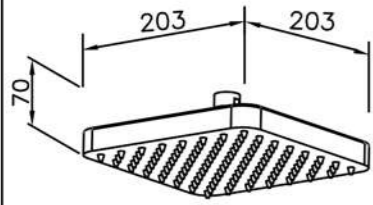

: mm 4/4

6909-AC-80CP
8" Showerhead
(Brass)

6909-AH-80CP
Wall-Mounted
6" Showerhead (Plastic)

6909-AB-80CP
Wall-Mounted
8" Showerhead (Brass)

6909-AS-80CP
Ceiling-Mounted
8" Showerhead (Brass)

6909-9Y-80CP
Concealed Valve
W / Diverter