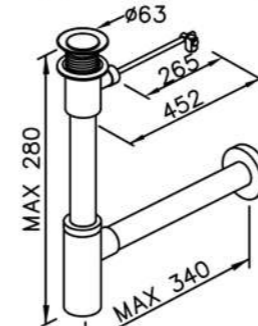

6502-A1-81CP
Pop-Up With Overflow
W / Tail Tube
W / T-Trap(6502-T1-80CP)

6502-A3-81CP
Push-Button With Overflow
W / Tail Tube
W / T-Trap(6502-T1-80CP)

6502-A5-81CP
7-Hole With Overflow
W / Tail Tube
W / T-Trap(6502-T1-80CP)