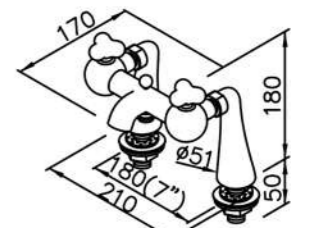

6903-U0-80CP
Rim Mounted Bath / Shower Mixer