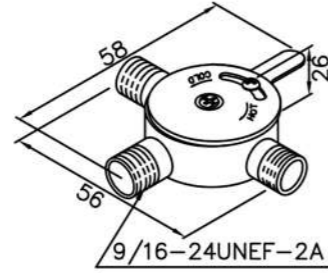

Mixing Valve

6995-15-80CR
Mixing Valve

: mm 1/1