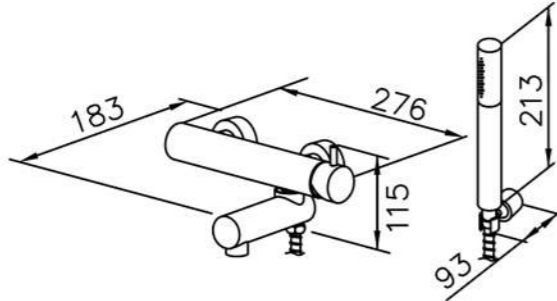

SHENG TAI BRASSWARE CO., LTD.

DATE.

160715

6770 / 7770 series (STAINLESS STEEL)

: mm 3/3

6767-9C-80S1
Wall Bracket

6770-94-81S1
Bath / Shower Mixer
W / Hand Shower
W / Hose 150cm
W / Wall Bracket

6770-94-80S1
Bath / Shower Mixer Body