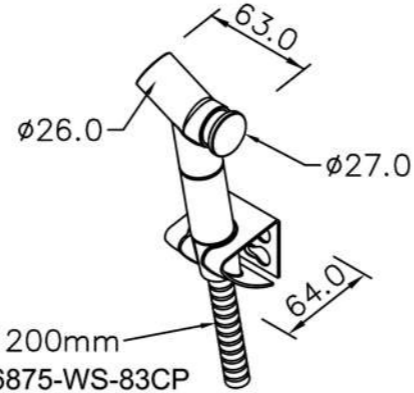

6875-9Q-81CP
Sprayer
W / 120cm Hose

6875-WS-82CP
Sprayer
W / 120 cm Hose
& Wall Bracket (Brass)

6875-WS-81CP
Sprayer
W / 120 cm Hose
& Wall Bracket (Plastic)

1200mm
6875-WS-83CP
Sprayer
W / 120 cm Hose
& Wall Bracket (Stainless steel)