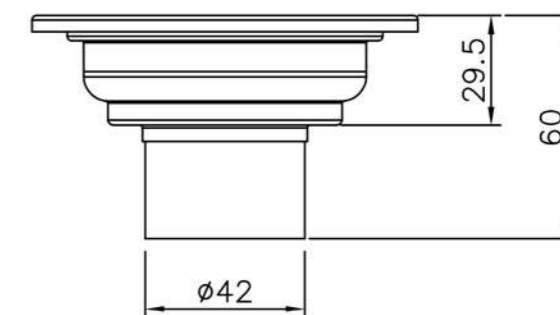

Multi-Function Floor Drain

10cmX10cm

0305-03-79S1