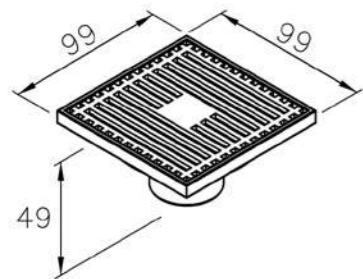

unit:mm

Floor Drain

0303-64-79CP

unit:mm

Floor Drain

0303-71-79AB

unit:mm

Multi-Function Floor Drain

10cmX10cm

0305-03-79S1

unit:mm

Multi-Function Floor Drain

15cmx15cm

0305-02-79S1