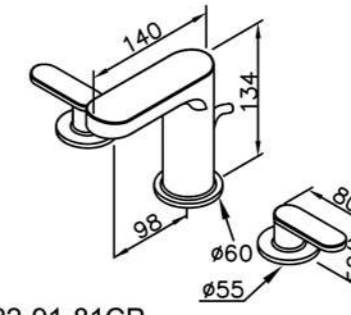

6922-N0-80CP
Tip-Touch
Basin Faucet

6922-91-80CP
Two-Handle Lavatory Faucet
W / Angle-Adjusted Aerator

6922-99-81CP
Bidet Mixer

6922-N0-81CP
Tip-Touch
Basin Faucet
W / Lift Rod

6922-91-81CP
Two-Handle Lavatory Faucet
W / Lift Rod
W / Angle-Adjusted Aerator