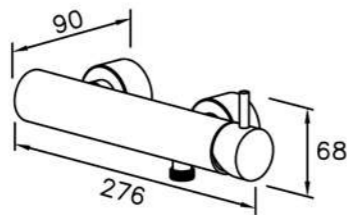

6770-93-80S1
Shower Mixer Body