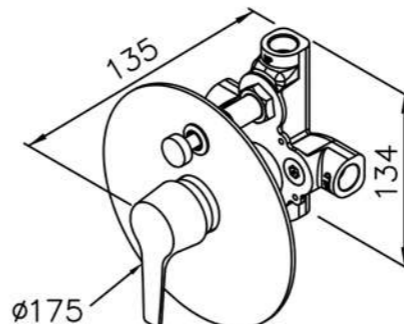

Concealed Mixer Valve
W / Diverter & Check Valve
W / Inlet Stop Version
6927-XY-80CP (1~4kg/cm²)