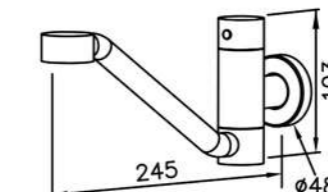

6796-9L-80CP
Kitchen Faucet
(Wall Mounted / Cold Only)