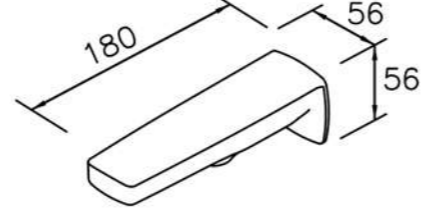

6779 / 7779 series

: mm 2/4

6779-9W-8

6779 / 7779 series

: mm 3/4

REV.

3

SHENG TAI BRASSWARE CO., LTD.

DATE.

160715

REV.

3

SHENG TAI BRASSWARE CO., LTD.

DATE.

160715