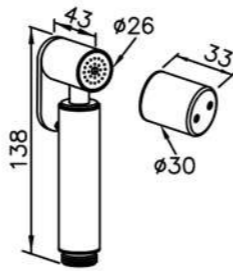

6771-WS-80CP
Sprayer W / Bracket

6874-Y7-80CP
Angle Stop 1/2G

6771-WS-85CP
Sprayer
W / 120cm Hose
& Bracket

6771-WS-82CP
Sprayer
W / 120cm Hose
& Angle Stop & Bracket

6771-9T-81CP
Slide Bar Set
W / Hand Shower
W / Hose 150cm