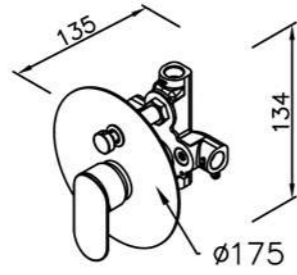

6923-91-8042
Two-Handle Basin Faucet
(Crystal)

6923-94-80CP
Bath / Shower Mixer Body

6923-9S-79CP
Hand Shower (Plastic)

6923 series

: mm 2/2

Concealed Mixer Valve
W / Diverter & Check Valve
W / O Inlet Stop Version
6923-XW-80CP (1~4kg/cm²)