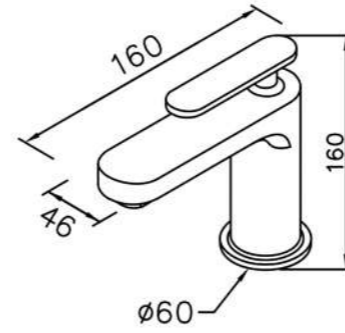

6923 series

: mm 1/2

6923-90-80CP
Basin Faucet