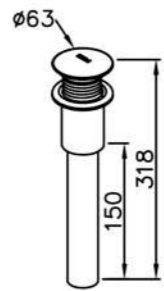

DATE.

160715

Plumbing Fitting

: mm 1/2

6502-A1-80CP
Pop-Up W / Tail Tube
& Overflow

6502-A3-80CP
Push-Button W / Tail Tube
& Overflow

6502-A5-80CP
7-Hole W / Tail Tube
& Overflow

6502-N1-80CP
Pop-Up W / Tail Tube