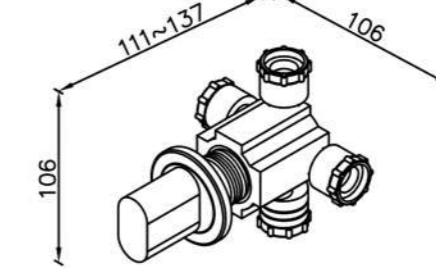

3-Way Diverter (One Inlets)
7920-WC-80CP