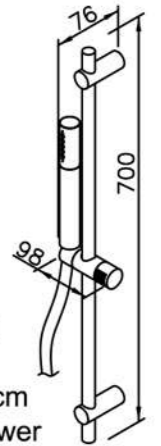

6770-9T-81S1
Slide Bar Set
W / Hose 150cm
W / Hand Shower