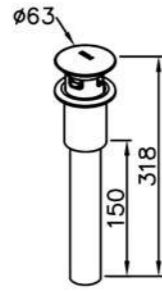

DATE.

160715

Plumbing Fitting

: mm 1/2

6502-A1-80CP
Pop-Up W / Tail Tube
& Overflow

6502-A3-80CP
Push-Button W / Tail Tube
& Overflow

6502-A5-80CP
7-Hole W / Tail Tube
& Overflow

6502-N1-80CP
Pop-Up W / Tail Tube