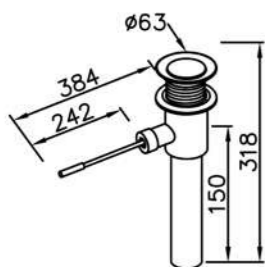

6502-N3-80CP
Push-Button W / Tail Tube

6502-N5-80CP
7-Hole W / Tail Tube

6502-A2-80CP
Hand-Drive Pop-Up
W / Tail Tube & Overflow

6502-A4-80CP
Turn-Over W / Tail Tube
& Overflow

6502-N2-80CP
Hand-Drive Pop-Up
W / Tail Tube