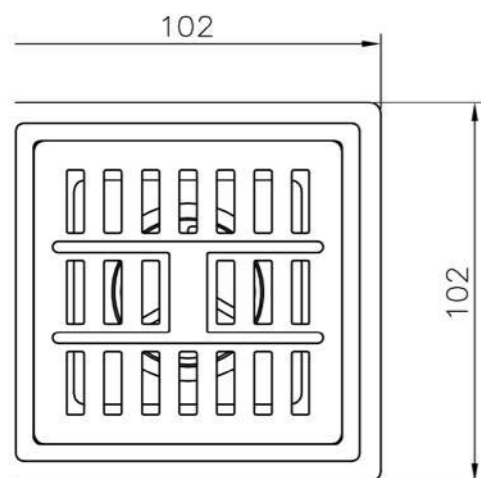

unit:mm

Multi-Function Floor Drain
Ø10cm

0305-04-79S1