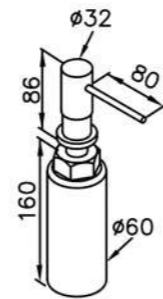

6770-26-80S1
Soap Dispenser