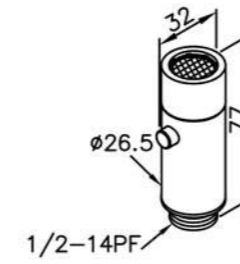

6757 / 7757 series (brass)

: mm 2/2

6796-9C-80CP
Wall Bracket

6766-94-81CP
Bath / Shower Mixer
W / Hand Shower
W / Hose 150cm
W / Wall Bracket

6768-AC-80CP
8" Showerhead

6757-9Q-80CP
Sprayer

6757-9G-81CP
Sprayer
W/120cm Hose & Bracket