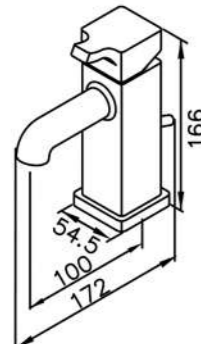

: mm 1/2

7909-90-80CP
Basin Faucet

7909-97-80CP
Kitchen Faucet

7909-94-80CP
Bath /Shower Mixer Body

7909-90-81CP
Basin Faucet
W / Lift Rod

7909-97-82CP
Kitchen Faucet
W / Spryer

7909-94-81CP
Bath /Shower Mixer
W/ Hand Shower
W/ Hose & Wall bracket