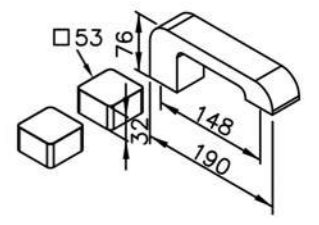

6904 series

: mm 2/2

6904-94-80CP
Bath / Shower Mixer Body
W / Flow Rate Adjusting Diverter
7904-94-80CP
Bath / Shower Mixer Body

6904-93-80CP
Shower Mixer Body

6904-M0-80CP
Two-Handle Bathtub Faucet

6904-94-81CP
Bath / Shower Mixer
W / Hand Shower
W / Hose 150 cm
W / Wall Bracket