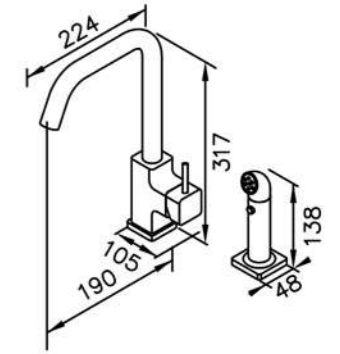

6909-97-82CP
Kitchen Faucet
W / Sprayer