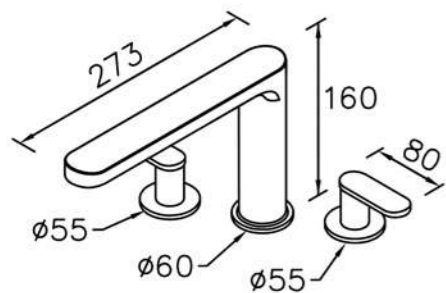

6923-M0-80CP
Two-Handle Bathtub Faucet
W / Swivel Spout