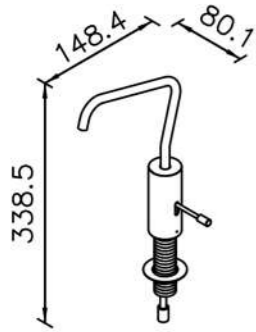

: mm 1/1

6777-90-80CP
Basin Faucet

6777-96-80CP
Kitchen Faucet

6777-X6-80CP
Kitchen Faucet
Swivel Spout

6777-G0-80CP Cold Only
Water Drinking Faucet
(Lead-Free Brass)

6777-G1-80CP Hot Only
Water Drinking Faucet
(Lead-Free Brass)