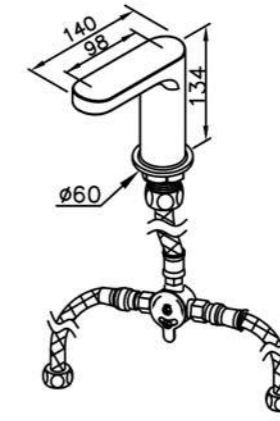

7920-9C-80CP
Adjustable Wall Bracket

7920-VA-80CP
Water Valve (Cold Only)

7920-VB-80CP
Water Valve (Hot Only)

6922 series

: mm 1/2

6922-90-80CP
Basin Faucet
W / Angle-Adjusted Aerator

6922-N1-80CP
Tip-Touch Basin Faucet
W / Mixing Valve