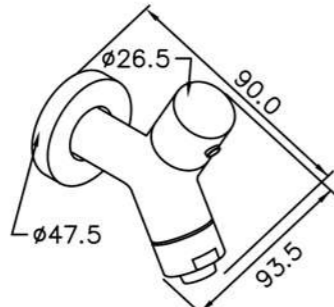

6875-L4-80CP
Hose Bib