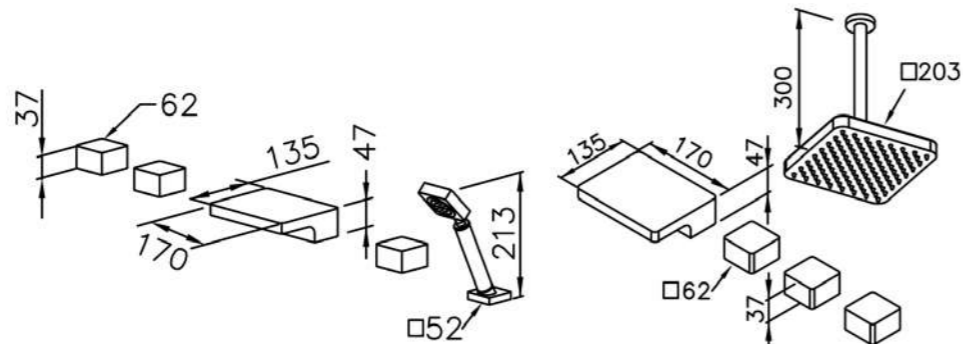

6909-M3-80CP
Three-Handle Bathtub Faucet
W / 8" Showerhead & Diverter

6909-M2-80CP
Three-Handle Bathtub Faucet
W / Hand Shower & Diverter