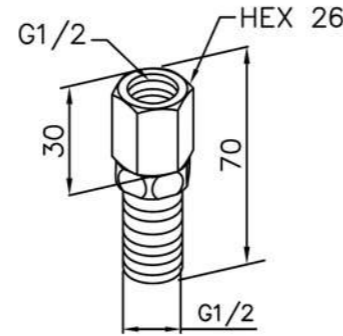

6771-W7-80CR
Connector

6874-BC-81CP
Extended-type Connector