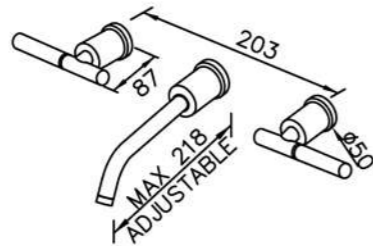

6880-92-80CP
Two-Handle Wall-Mounted
Lavatory Faucet