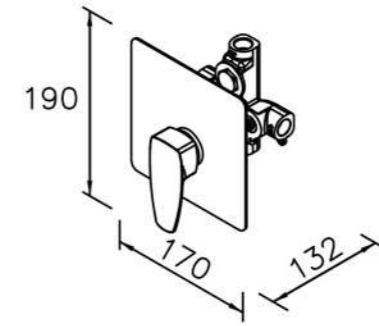

Concealed Mixer Valve
W / Check Valve
W / O Inlet Stop Version
6779-XM-80CP