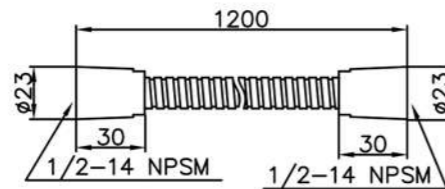

S150-FM-79CP
150cm Hose
(1/2" x M15)

S120-F0-79CP
120cm Hose
(1/2" x 1/2")

Stainless Steel Braided Hose
(1/2" x 1/2")
S030-FF-7900 A:300mm

Stainless Steel Braided Hose
(1/2" x 1/2")
S045-FF-7900 A:450mm

Stainless Steel Braided Hose
(1/2" x 1/2")
S060-FF-7900 A:600mm