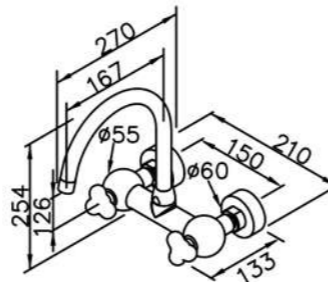

6903-97-80CP
Kitchen Faucet