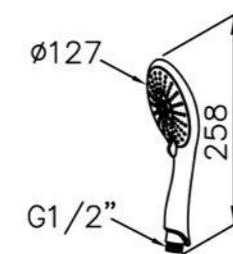

0781-9S-79CP
Hand Shower(Plastic)