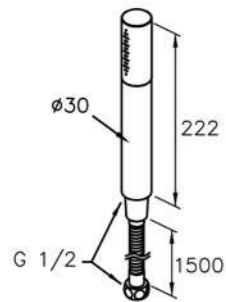

6757-9S-81CP
Hand Shower
W / Hose 150cm