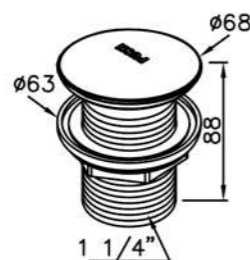

6242-CA-83CP
Push-Button 1-1/4"

REV.

3

SHENG TAI BRASSWARE CO., LTD.

DATE.

160715