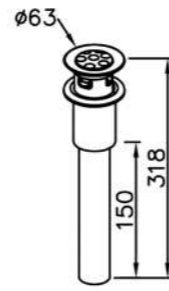

DATE.

160715

Plumbing Fitting

: mm 1/2

6502-A1-80CP
Pop-Up W / Tail Tube
& Overflow

6502-A3-80CP
Push-Button W / Tail Tube
& Overflow

6502-A5-80CP
7-Hole W / Tail Tube
& Overflow

6502-N1-80CP
Pop-Up W / Tail Tube