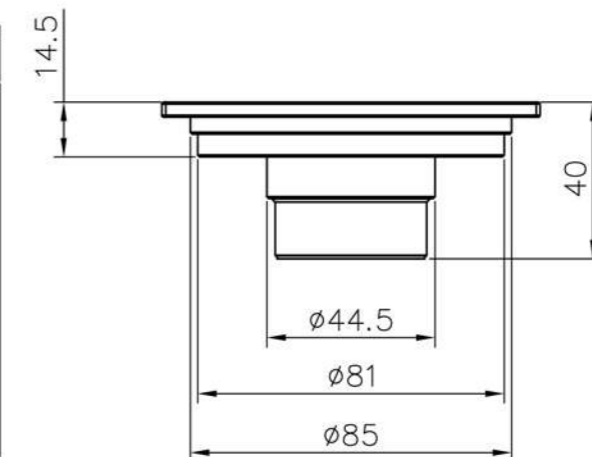

REV.

3

SHENG TAI BRASSWARE CO., LTD.

DATE.

160715