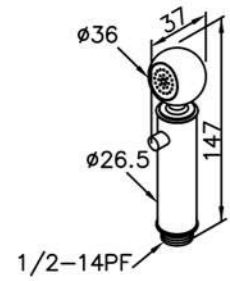

6903-U0-81CP
Rim Mounted Bath / Shower Mixer W / Hand Shower & Hose 150cm & Wall Bracket

6903 series

: mm 3/4

6903-9Q-81CP
Sprayer (Push Valve)
& 120 cm Hose

7903-9Q-81CP
Sprayer (Click-Lock Valve)
& 120 cm Hose