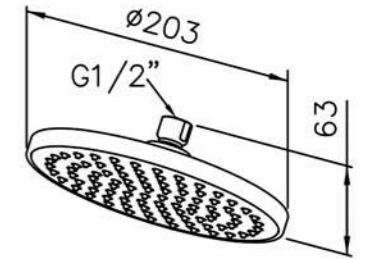

6757 / 7757 series (brass)

: mm 2/2

6796-9C-80CP
Wall Bracket

6766-94-81CP
Bath / Shower Mixer
W / Hand Shower
W / Hose 150cm
W / Wall Bracket

6768-AC-80CP
8" Showerhead

6757-9Q-80CP
Sprayer

6757-9G-81CP
Sprayer
W/120cm Hose & Bracket