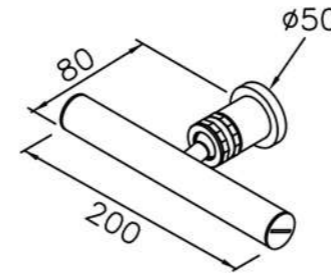

6796-9C-80CP
Wall Bracket

0758-9C-79CP
Wall Bracket
(Plastic / CP)

6998-9C-80CP
Wall Bracket
(Stainless steel / CP)

6880 series

: mm 1/3

6880-AH-80CP
Showerhead

6880-9W-80CP
Top Spout

0876-AS-79CP
Showerhead
(Plastic)