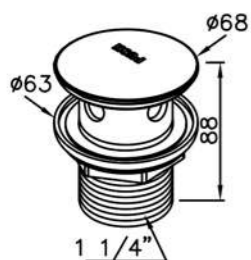

6242-CA-82CP
Push-Button & Overflow