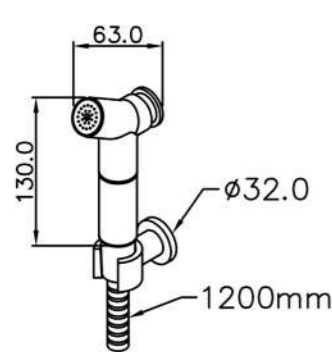

6875-9Q-81CP
Sprayer
W / 120cm Hose

6875-WS-82CP
Sprayer
W / 120 cm Hose
& Wall Bracket (Brass)

6875-WS-81CP
Sprayer
W / 120 cm Hose
& Wall Bracket (Plastic)

1200mm
6875-WS-83CP
Sprayer
W / 120 cm Hose
& Wall Bracket (Stainless steel)