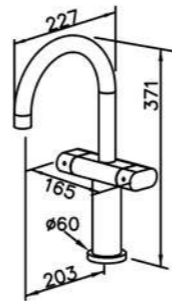

7920-96-80CP
Kitchen Faucet