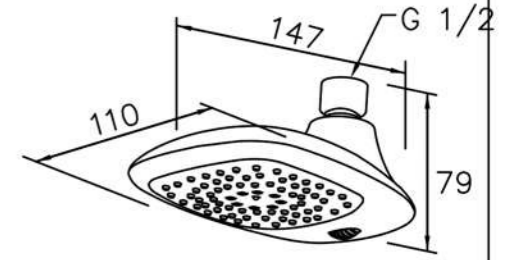

6796-9C-80CP
Wall Bracket

0758-9C-79CP
Wall Bracket
(Plastic / CP)

6998-9C-80CP
Wall Bracket
(Stainless steel / CP)

6880 series

: mm 1/3

6880-AH-80CP
Showerhead

6880-9W-80CP
Top Spout

0876-AS-79CP
Showerhead
(Plastic)