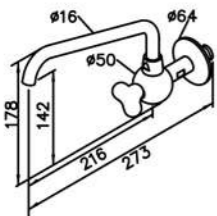

6903-WK-81CW
Sprayer W / Stand W / Hose 150cm

6903-9S-81CP
Hand Shower W / Hose 150cm

6903-9C-80CP
Wall Bracket

6903-9K-8000
Wall Bracket

Kitchen Faucet (Wall-Mounted / Cold Only)
6903-L1-80CP
W / Brass-Sheet Flange
7903-L1-80CP
W / Forged-Brass Flange