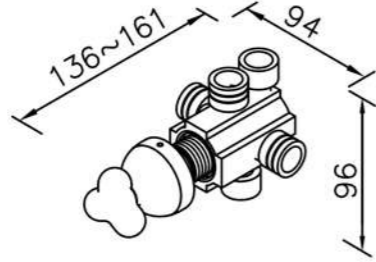

3-Way Diverter (One Inlet)
6903-W3-80CP