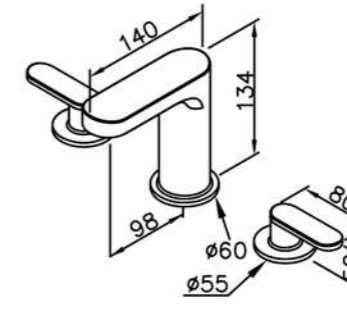

6922-91-80CP
Two-Handle Lavatory Faucet
W / Angle-Adjusted Aerator