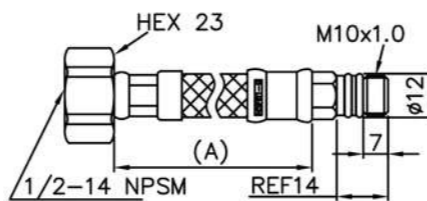

Stainless Steel Braided Hose
(1/2" x M10)
S060-FM-7900 A:600mm