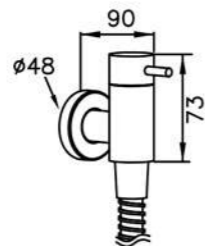

: mm 2/3

6796-9J-82CP
Valve & Hand Shower
(Cold Only)

6796-Y5-80CP
Valve W/ Handle

7796-Y5-80CP
Valve W/ Handle

6796-9C-80CP
Wall Bracket

6796-Y7-80CP
Valve

7796-Y7-80CP
Valve

0758-9C-7900
Wall Bracket
(Plastic / White)