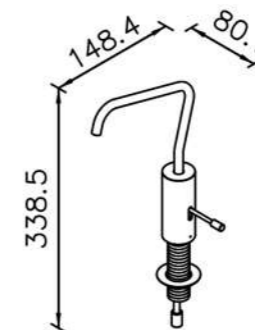

6777-G0-80CP Cold Only
Water Drinking Faucet
(Lead-Free Brass)

6777-G1-80CP Hot Only
Water Drinking Faucet
(Lead-Free Brass)

6777-G2-80CP Cold & Hot
Water Drinking Faucet
(Lead-Free Brass)

Duo Strainer

6302-W1-80CP
Duo Strainer