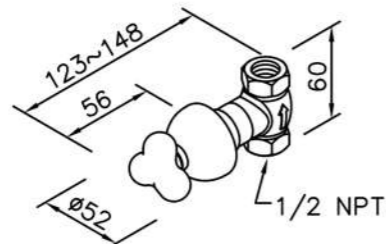

6903-VA-80CP
Water Valve(Cold Only)