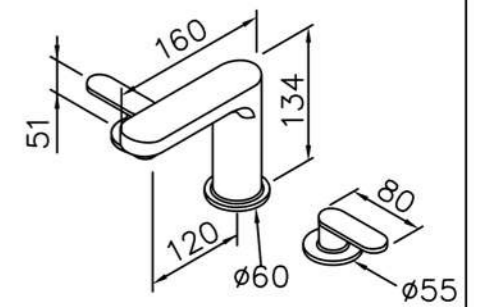

6922-93-81CP
Shower Mixer
W / Hand Shower &
Hose 150 cm & Wall Bracket

6923 series

: mm 1/2

6923-90-80CP
Basin Faucet

6923-90-81CP
Basin Faucet
W / Lift Rod

6923-91-80CP
Two-Handle Basin Faucet

6923-S1-81CP
Electronic Basin Sensor Mixer
W / Mixing Valve (AC)