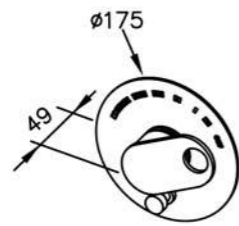

6920/7920series

: mm 3/3

6920-9V-80CP
Bath Spout

6920-AC-80CP
Showerhead (Brass)

6920-AB-80CP
Wall-Mounted
Showerhead (Brass)

6920-9W-80CP
Bath Spout

6920-9Y-80CP
Concealed Shower Valve
W / Diverter

6920-AD-81CP
Wall Supply
W / Hose 150cm