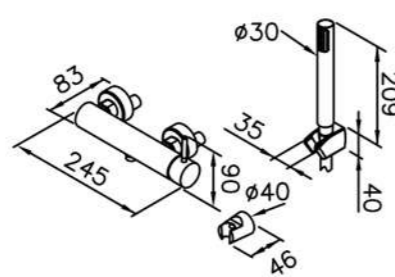

8765-90-81MA
Basin Faucet W / Lift Rod
W / Pop-up & Tail Tube
W / P-Trap
W / Angle Stops

6765-96-80MA
Kitchen Faucet
Swivel Spout

6765-W0-80MA
Wall-Mounted
Bathtub Mixer

6765-BF-80MA
Rainshower System

6765-93-82MA
Shower Mixer
W / Hand Shower (Plastic)
W / 150cm Hose
W / Wall Bracket(2pcs)(Plastic)