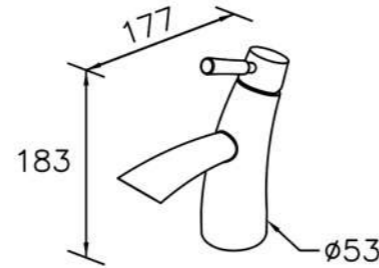

7780-91-80CU
Basin Faucet
(Antimicrobial Copper Handle)