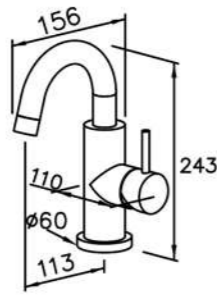

6770-91-80S1
Basin Faucet