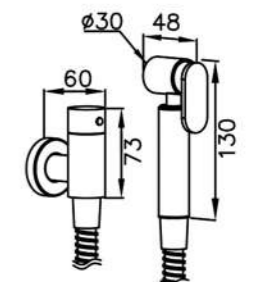

6796-9G-82CP
Valve & Water Tube
(Plastic CP Bracket)

6796-WS-82CP
Sprayer
W / Valve & Bracket
Hose 120 cm

REV.

3

SHENG TAI BRASSWARE CO., LTD.

DATE.

160715

6796 series