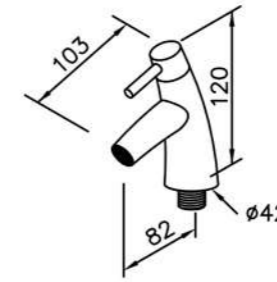

6780-9A-80CP
Sink Tap