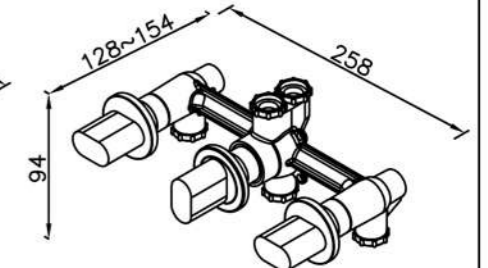

Three-Handle Valve
7920-Z0-81CP

REV.

3

SHENG TAI BRASSWARE CO., LTD.

DATE.

160715

REV.

3

SHENG TAI BRASSWARE CO., LTD.

DATE.

160715