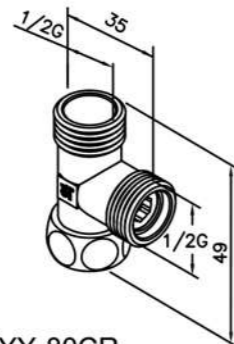

6874-YY-80CR
Swivel Tee G1/2