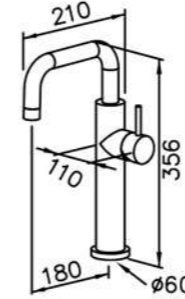

6770-93-81S1
Shower Mixer
W / Hand Shower
W / Hose 150cm
W / Wall Bracket

6770-93-80S1
Shower Mixer Body

6770-9S-81S1
Hand Shower
W / House 150cm

6771/ 7771 series (BRASS)

: mm 1/3

6771-90-81CP
Basin Faucet