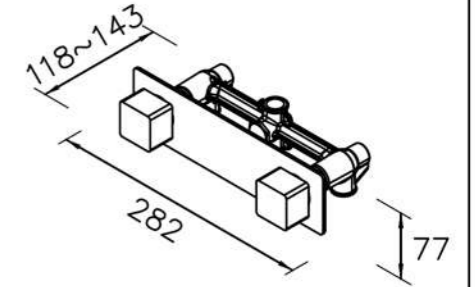

6909-9T-81CP
Slide Bar Set
W / Hand Shower
W / Hose 150cm

Two-Handle Valve
7909-9H-81CP
(Upward Outlet)

Two-Handle Valve
7909-9H-82CP
(Downward Outlet)

3-Way Diverter (One Inlet)
7909-WC-80CP

7909-WB-80CP