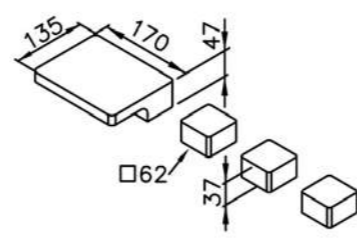

6909-M1-80CP
Three-Handle Bathtub Faucet