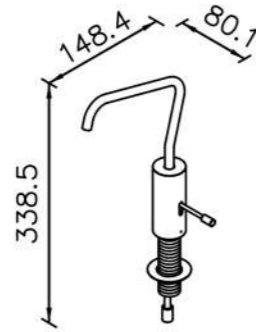

: mm 1/1

6777-90-80CP
Basin Faucet

6777-96-80CP
Kitchen Faucet

6777-X6-80CP
Kitchen Faucet
Swivel Spout

6777-G0-80CP Cold Only
Water Drinking Faucet
(Lead-Free Brass)

6777-G1-80CP Hot Only
Water Drinking Faucet
(Lead-Free Brass)