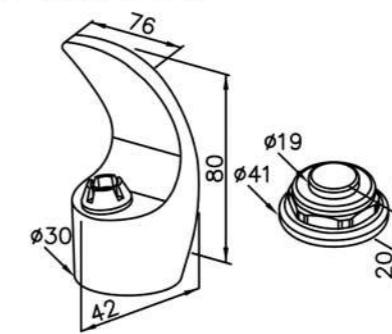

6741-01-81CP
Bubbler