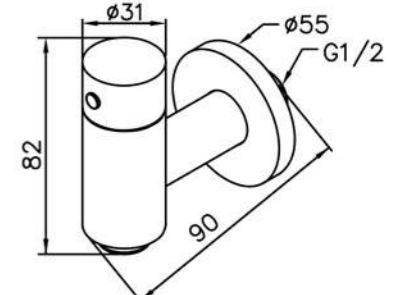

6796-L7-81S1
Valve
(Water Flow Rate Adjustable)
(Stainless Steel)