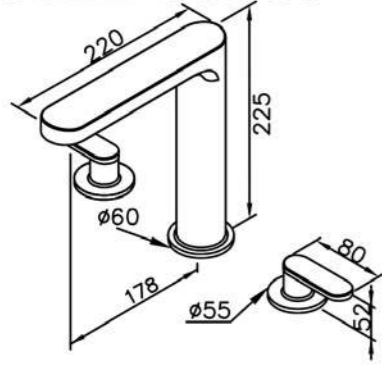

6922 series

: mm 2/2

6922-98-80CP
Two-Handle
Kitchen Faucet
Swivel Spout