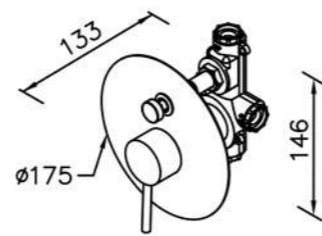

Concealed Mixer Valve
W / Diverter & Check Valve
W/O Inlet Stop Version
(Slimmed-Down Valve)
6765-XU-80MA(1~4 kg/cm²)