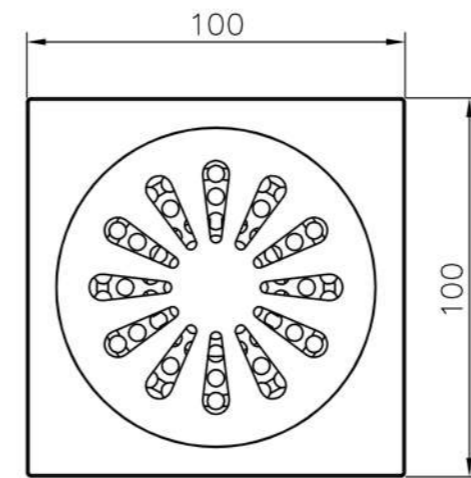

Stainless Steel Braided Hose
(1/2" x M10)
S030-FM-7900 A:300mm

Stainless Steel Braided Hose
(1/2" x M10)
S045-FM-7900 A:450mm

Stainless Steel Braided Hose
(1/2" x M10)
S060-FM-7900 A:600mm

Floor Drain

0303-61-79CP