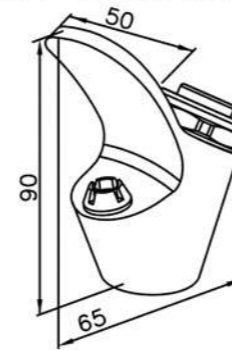

Water Drinking Faucet

: mm 1/1

6710-04-81CP
Bubbler