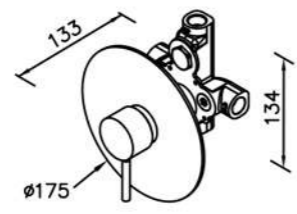

Concealed Mixer Valve
W / Check Valve
W/O Inlet Stop Version
6765-XP-80MA