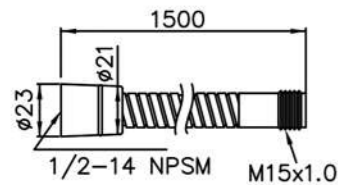

S150-FM-79CP
150cm Hose
(1/2" x M15)

S120-F0-79CP
120cm Hose
(1/2" x 1/2")

Stainless Steel Braided Hose
(1/2" x 1/2")
S030-FF-7900 A:300mm

Stainless Steel Braided Hose
(1/2" x 1/2")
S045-FF-7900 A:450mm

Stainless Steel Braided Hose
(1/2" x 1/2")
S060-FF-7900 A:600mm