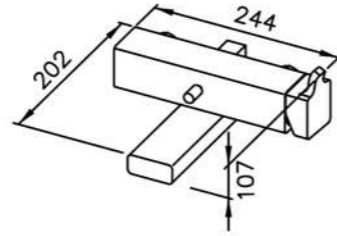

7909-94-80CP
Bath /Shower Mixer Body