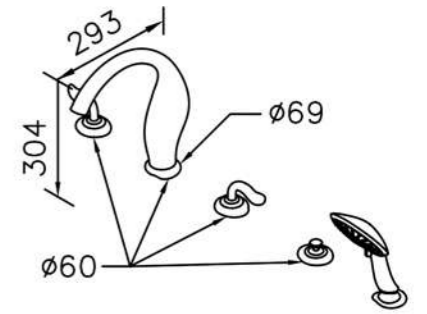

6781-M2-80CP
Two-Handle Bathtub Faucet
W / Diverter & Hand Shower