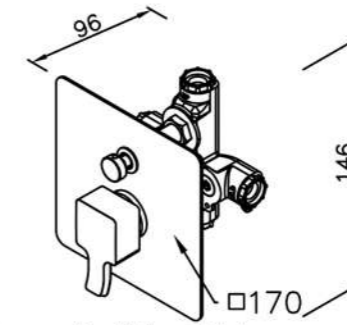

Concealed Mixer Valve
W / Diverter & Check Valve
W / Inlet Stop Version
7909-XZ-80CP(4~6 kg/cm²)

REV.

3

SHENG TAI BRASSWARE CO., LTD.

DATE.

160715

REV.

3

SHENG TAI BRASSWARE CO., LTD.

DATE.

160715