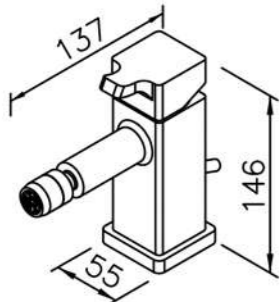

: mm 1/2

7909-90-80CP
Basin Faucet

7909-97-80CP
Kitchen Faucet

7909-94-80CP
Bath /Shower Mixer Body

7909-90-81CP
Basin Faucet
W / Lift Rod

7909-97-82CP
Kitchen Faucet
W / Spryer

7909-94-81CP
Bath /Shower Mixer
W/ Hand Shower
W/ Hose & Wall bracket