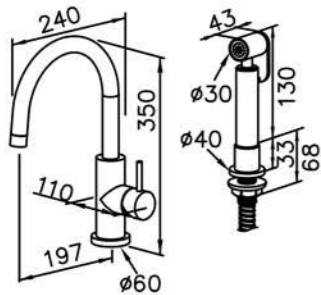

6772-97-82S1
Kitchen Faucet W / Sprayer
(NSF)