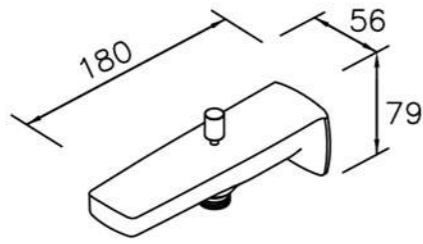

6779-9V-81CP
Tub Spout W/ Diverter
& Pipe Nipple