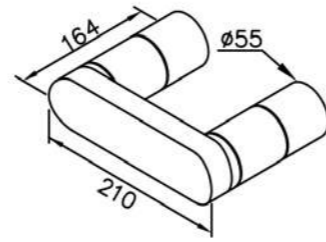

6922 series

: mm 2/2

6922-98-80CP
Two-Handle
Kitchen Faucet
Swivel Spout

6922-X6-80CP
Kitchen Faucet
Swivel Spout

6922-W0-80CP
Wall-Mounted Bath Mixer

6922-98-82CP
Two-Handle Kitchen Faucet
Swivel Spout
W / Sprayer