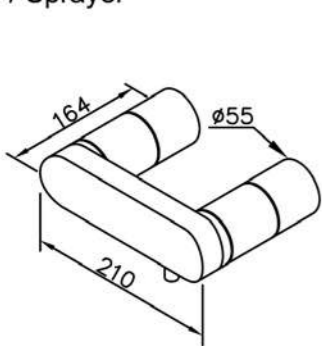

6922-94-80CP
Bath / Shower Mixer Body