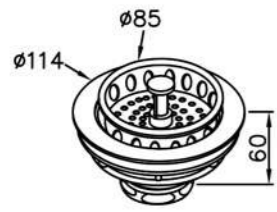

6777-G0-80CP Cold Only
Water Drinking Faucet
(Lead-Free Brass)

6777-G1-80CP Hot Only
Water Drinking Faucet
(Lead-Free Brass)

6777-G2-80CP Cold & Hot
Water Drinking Faucet
(Lead-Free Brass)

Duo Strainer

6302-W1-80CP
Duo Strainer