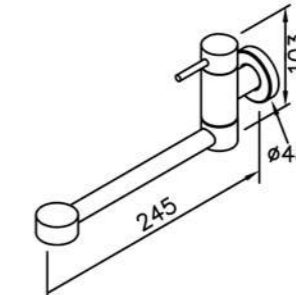

6796-9F-81CP
Kitchen Faucet
W/Handle
(Wall-Mounted / Cold Only)