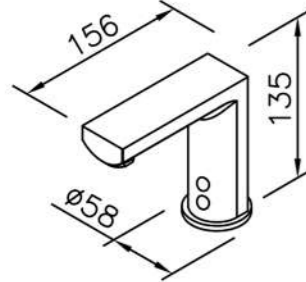

6790-S1-80CP (DC)
6790-S1-81CP (AC)
Electronic Basin
Sensor Mixer
W / Mixing Valve