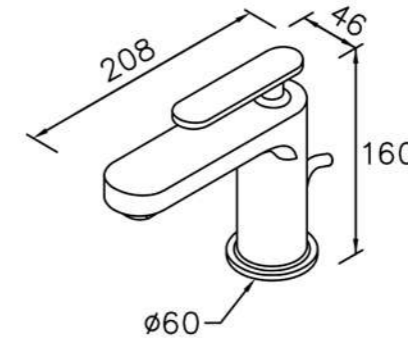

6923-90-81CP
Basin Faucet
W / Lift Rod