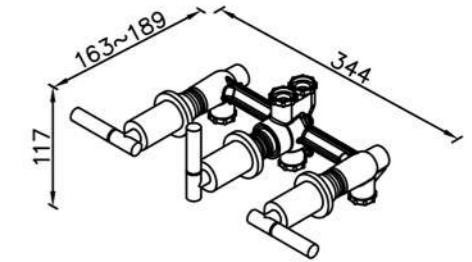

DATE.

160715

6880 series

: mm 3/3

3-Way Diverter (One Inlet)
7880-WC-80CP

3-Way Diverter (Two Inlets)
7880-W3-80CP

Three-Handle Valve
7880-Z0-81CP

REV.