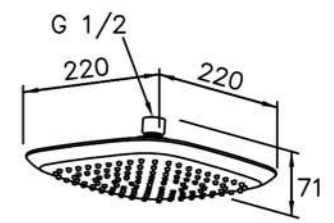

6904-9S-82CP
Hand Shower
W / Wall Bracket
W / Hose 150cm

0904-9S-79CP
Hand Shower (Plastic)

6904-AC-80CP
Showerhead 22*22cm
(Plastic)

6906 series

: mm 1/1

Concealed Mixer Valve
W / Diverter & Check Valve
W / O Inlet Stop Version
6904-XW-80CW (1~4kg/cm²)