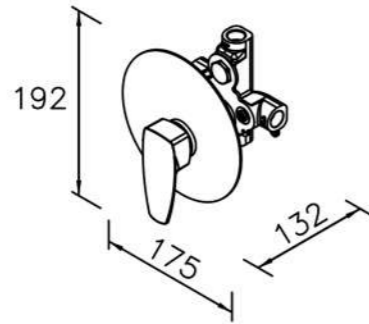

Concealed Mixer Valve
W / Check Valve
W / Inlet Stop Version
7779-XP-80CP