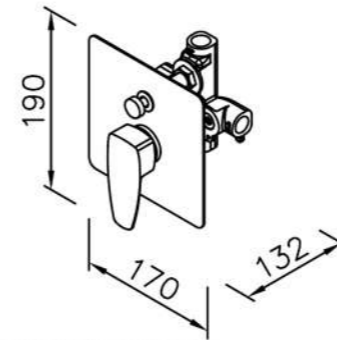

Concealed Mixer Valve
W / Diverter & Check Valve
W/O Inlet Stop Version
6779-XX-80CP(4~6 kg/cm²)