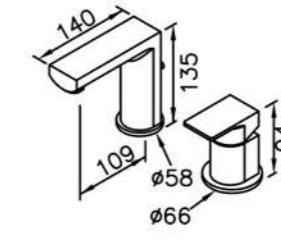

6790-X0-80CP
Basin Faucet