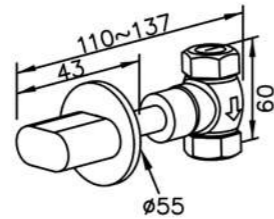

7920-VA-80CP
Water Valve (Cold Only)