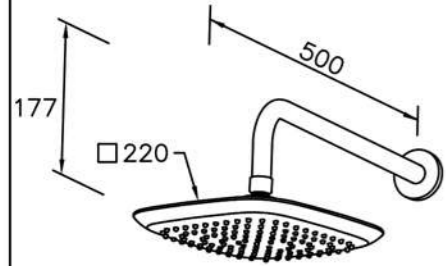

6904-AB-80CP
Wall-Mounted
Showerhead(Plastic)