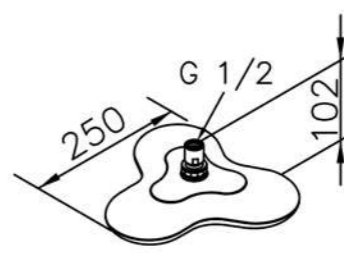

Rain Shower

Central Spray

7903-9T-80CP
Slide Bar Set
W / Hand Shower
W / Hose 150cm

6903-AS-8007
Ceiling-Mounted
Showerhead

6903-AC-8007
Showerhead

6903-9S-82CW
Hand Shower
W / Hose 150cm
W / Wall Bracket

REV.