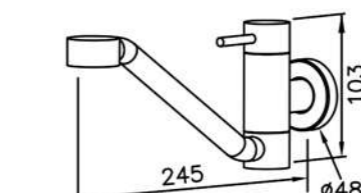

6796-9L-81CP
Kitchen Faucet
W/Handle
(Wall-Mounted / Cold Only)