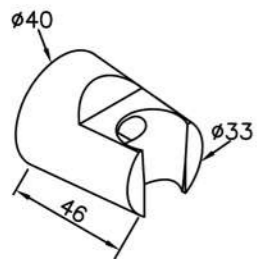

0758-9C-79CP
Wall Bracket
(Plastic / CP)