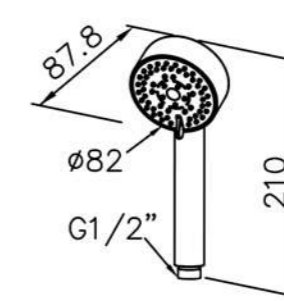

0777-9S-79CP
Hand Shower (Plastic)