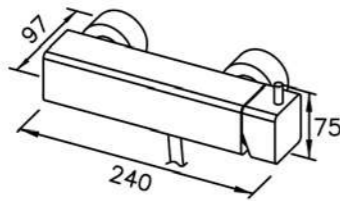

6909-93-80CP
Shower Mixer Body