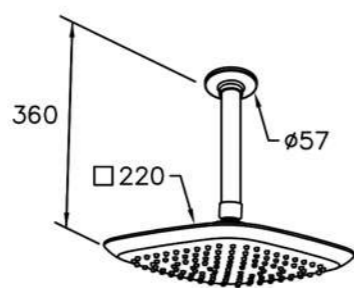

6779-9V-81CP
Tub Spout W/ Diverter
& Pipe Nipple

6779-9W-8

6904-AB-80CP
Wall-Mounted
Showerhead(Plastic)

6904-AS-80CP
Ceiling-Mounted
Showerhead(Plastic)

6779-9W-81CP
Tub Spout W / Pipe Nipple

0904-9S-79CP
Hand Shower (Plastic)