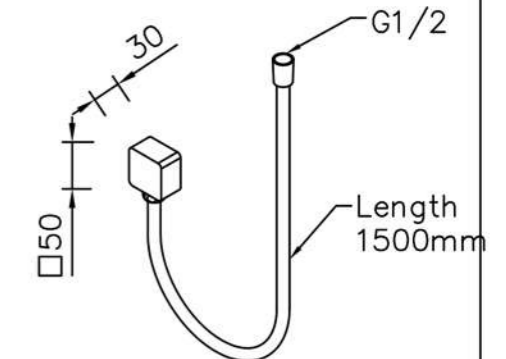

7909-9C-80CP
Adjustable Wall Bracket

6909-AD-81CP
Wall Supply
W / Hose 150cm

REV.

3

SHENG TAI BRASSWARE CO., LTD.

DATE.

160715

6909 series