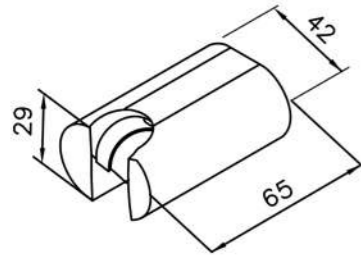

6920/7920series

: mm 3/3

6920-9V-80CP
Bath Spout

6920-AC-80CP
Showerhead (Brass)

6920-AB-80CP
Wall-Mounted
Showerhead (Brass)

6920-9W-80CP
Bath Spout

6920-9Y-80CP
Concealed Shower Valve
W / Diverter

6920-AD-81CP
Wall Supply
W / Hose 150cm