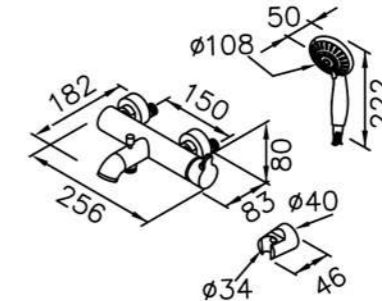

6766-94-81CP
Bath / Shower Mixer
W / Hand Shower
W / Hose 150cm
W / Wall Bracket