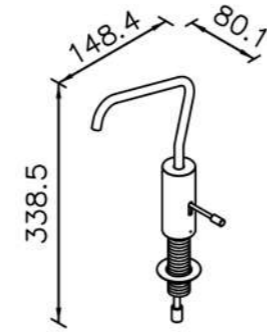

: mm 1/1

6777-90-80CP
Basin Faucet

6777-96-80CP
Kitchen Faucet

6777-X6-80CP
Kitchen Faucet
Swivel Spout

6777-G0-80CP Cold Only
Water Drinking Faucet
(Lead-Free Brass)

6777-G1-80CP Hot Only
Water Drinking Faucet
(Lead-Free Brass)