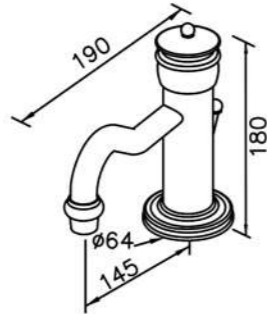

6803-91-81CP
Basin Faucet W / Lift Rod