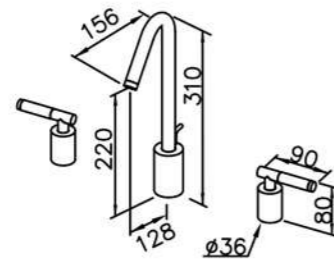

6880-VB-80CP
Water Valve (Hot Only)

6880 series

: mm 2/3

6880-90-80CP
Two-Handle Widespread
Basin Faucet

6880-91-80CP
Two-Handle Widespread
Basin Faucet

Two-Handle Valve
7880-9H-81CP
(Upward Outlet)

6880-90-81CP
Two-Handle Widespread
Basin Faucet W / Lift Rod