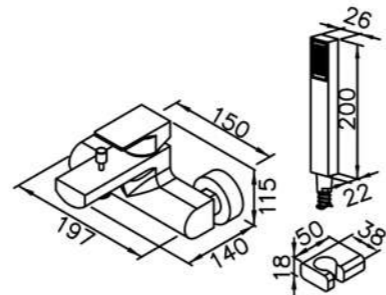

6790-94-81CP
Bath / Shower Mixer
W / Hand Shower & Hose 150cm
& Wall Bracket