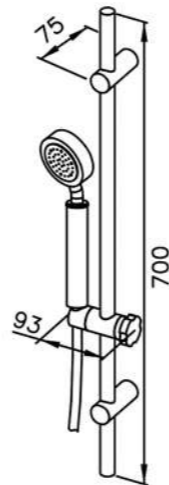

6771-WS-80CP
Sprayer W / Bracket

6874-Y7-80CP
Angle Stop 1/2G

6771-WS-85CP
Sprayer
W / 120cm Hose
& Bracket

6771-WS-82CP
Sprayer
W / 120cm Hose
& Angle Stop & Bracket

6771-9T-81CP
Slide Bar Set
W / Hand Shower
W / Hose 150cm