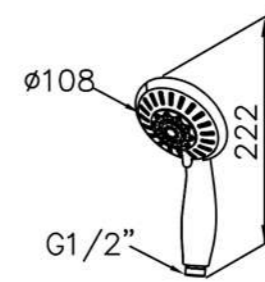

0766-9S-79CP
Hand Shower (Plastic)