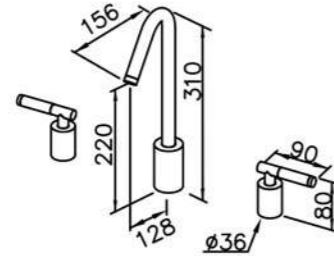

6880-91-80CP
Two-Handle Widespread
Basin Faucet