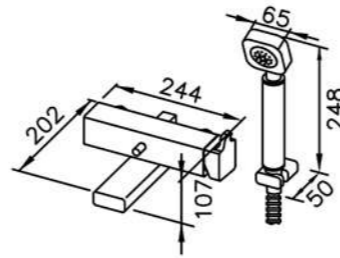

: mm 1/2

7909-90-80CP
Basin Faucet

7909-97-80CP
Kitchen Faucet

7909-94-80CP
Bath /Shower Mixer Body

7909-90-81CP
Basin Faucet
W / Lift Rod

7909-97-82CP
Kitchen Faucet
W / Spryer

7909-94-81CP
Bath /Shower Mixer
W/ Hand Shower
W/ Hose & Wall bracket