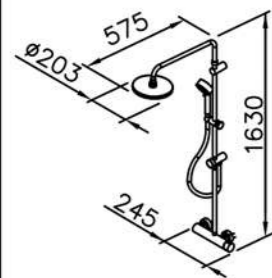

7765-BF-80MA
Rainshower System