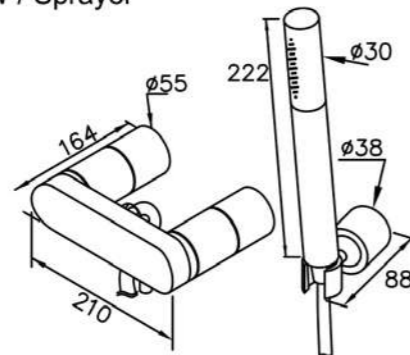

6922-94-81CP
Bath / Shower Mixer
W / Hand Shower &
Hose 150cm & Wall Bracket