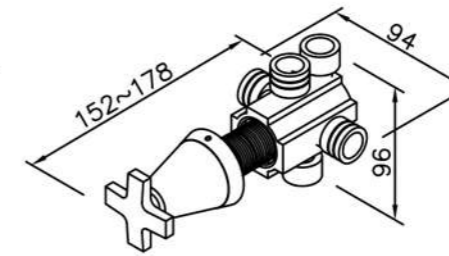

3-Way Diverter (Two Inlet)
7874-W3-80CP