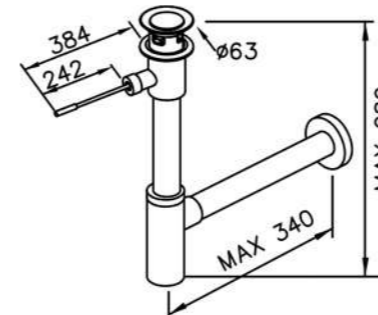

6502-A2-81CP
Hand-Drive With Overflow
W/Tail Tube
W / T-Trap(6502-T1-80CP)