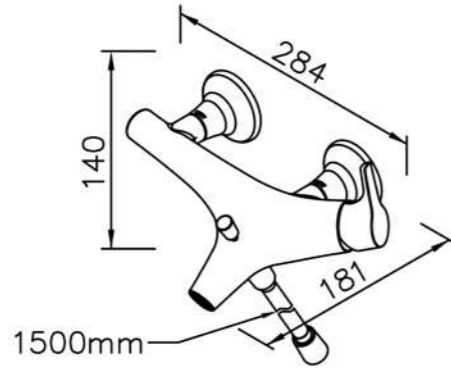

6927-93-85CP
Shower Mixer Body
W / Hose 150 cm

6927-94-85CP
Bath / Shower Mixer Body
W / Hose 150 cm