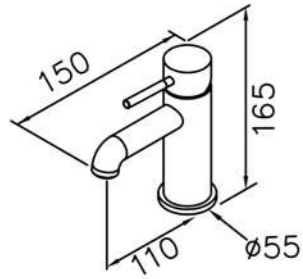

6765/7765/8765 series

mm 1/3

6765-90-80MA
Basin Faucet