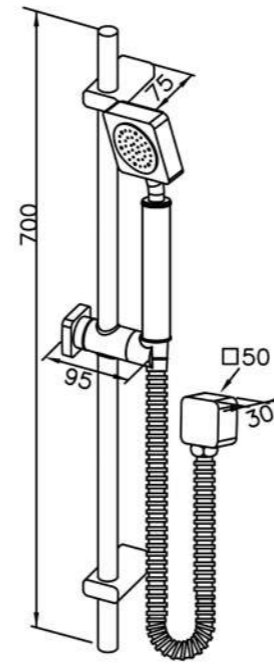

REV.

3

SHENG TAI BRASSWARE CO., LTD.

DATE.

160715

6909 series

: mm 3/4

6909-9T-82CP
Slide Bar Set
W / Hand Shower
W / Wall Supply
W / Hose 150cm