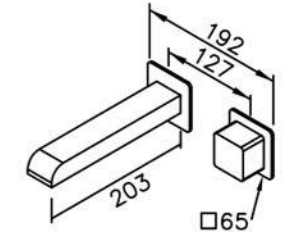

6909-V8-80CP
Wall-Mounted Basin Faucet
(Cold only)