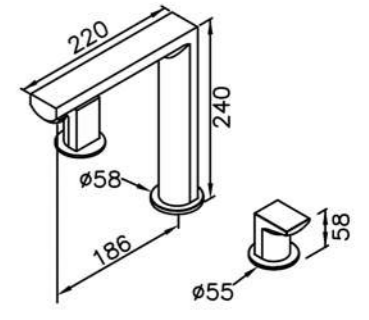

6781-XZ-80CP
Concealed Valve W/Diverter &
Check Valve W/ Inlet Stop
Version(4~6 kg/cm²)

6790 series

: mm 1/2

6790-90-80CP
Basin Faucet

6790-X0-80CP
Basin Faucet

6790-98-80CP
Two-Handle Kitchen Faucet

6790-90-81CP
Basin Faucet
W / Lift Rod