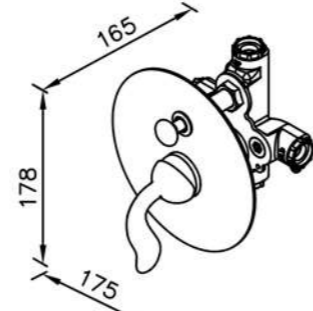

6781-XZ-80CP
Concealed Valve W/Diverter &
Check Valve W/ Inlet Stop
Version(4~6 kg/cm²)