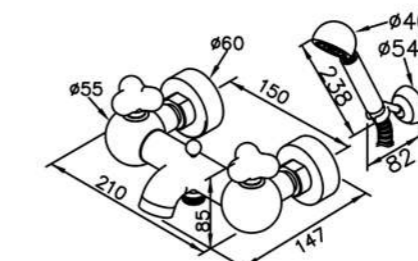

6903-94-81CP
Bath / Shower Mixer W / Hand Shower & Hose 150cm & Wall Bracket