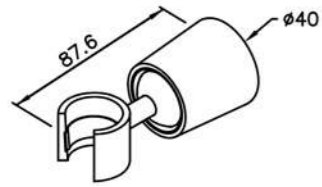

6926-U1-80CP
Floor-Mounted
Bath Mixer

6927 series

6927-W0-80CP
Bath Mixer

6927-94-85CP
Bath / Shower Mixer Body
W / Hose 150 cm

6927-93-85CP
Shower Mixer Body
W / Hose 150 cm

6927-9C-80CP
Wall Bracket

6927-90-80CP
Basin Faucet