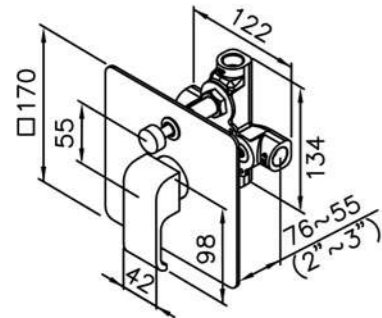

Concealed Mixer Valve
W / Diverter & Check Valve
W / Inlet Stop Version
6904-XY-80CW (1~4kg/cm²)