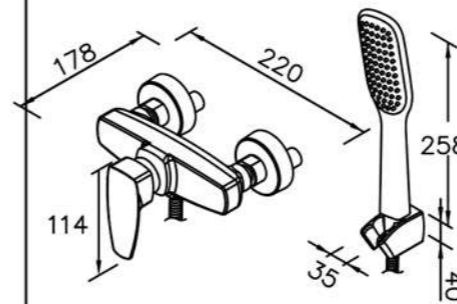

6779-90-81CP
Basin Faucet
W / Lift Rod

7779-90-80CP
Basin Faucet

6779-L3-80CP
Two-way Bib Tap
1/2G

6779-94-82CP
Bath / Shower Mixer
W / Hand Shower
W / 150cm Hose
W / Wall Bracket(2pcs)

6779-93-81CP
Shower Mixer
W / Hand Shower
W / 150cm Hose
W / Wall Bracket