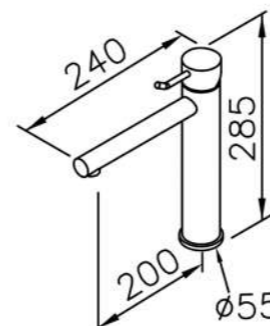

6768-93-80CP
Shower Mixer Body

6768-90-81CP
Basin Faucet
W / Lift Rod

6768-94-81CP
Bath / Shower Mixer
W / Hand Shower
W / Hose 150cm
W / Wall Bracket

6768-94-80CP
Bath / Shower Mixer Body

6768-96-80CP
Kitchen Faucet
Swivel Spout