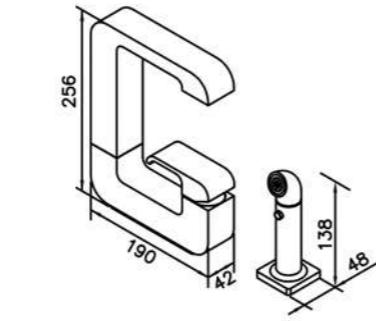

6904-96-82CP
Kitchen Faucet
Swivel Spout
W / Sprayer