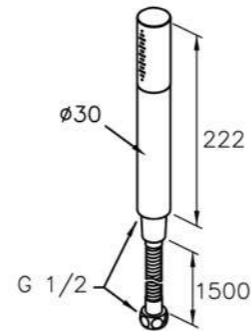

6757 / 7757 series (brass)

mm 1/2

6757-90-80CP
Basin Faucet

6757-91-80CP
Basin Faucet

6757-9C-80CP
Wall Bracket

7757-90-80CP
Basin Faucet
(Extra-Length Type)

7757-91-80CP
Basin Faucet
(Extra-Length Type)

6757-9S-81CP
Hand Shower
W/Hose 150cm