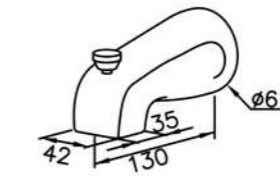

6746-02-80CP
1/2" Brass Diverter Spout