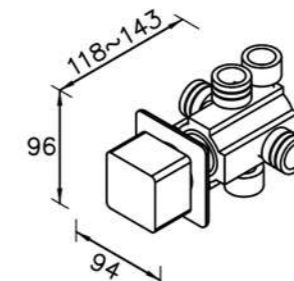

6909-9T-81CP
Slide Bar Set
W / Hand Shower
W / Hose 150cm

3-Way Diverter (Two Inlet)
7909-W3-80CP