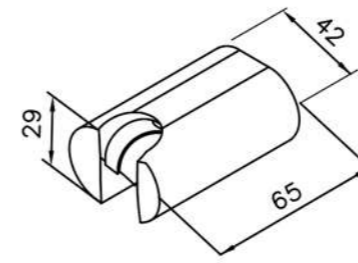

6923-M0-80CP
Single-Handle Bathtub Faucet
W / Swivel Spout

6926 series

: mm 1/1

6926-90-81CP
Basin Faucet
W/Lift Rod

6926-90-80CP
Basin Faucet

6926-96-80CP
Kitchen Faucet
Swivel Spout

7920-9C-80CP
Adjustable Wall Bracket