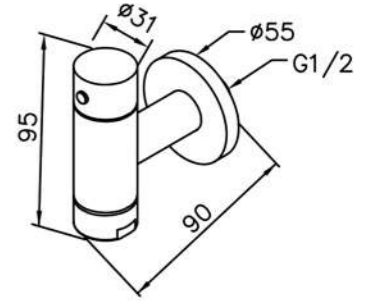

6796-L7-80CP
Hose Bib

6796-L7-80S1
Hose Bib
(Stainless Steel)

6796-L7-81S1
Hose Bib
(Water Flow Rate Adjustable)
(Stainless Steel)

6796-XQ-80CP
Mixer Valve
W/Adjustable Valve & Sprayer
& Bracket & 120cm Hose