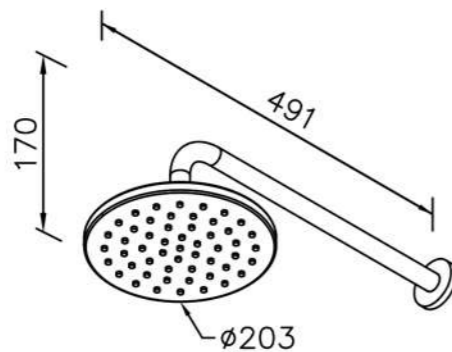

Concealed Mixer Valve
W / Diverter & Check Valve
W/O Inlet Stop Version
(Slimmed-Down Valve)
6765-XU-80MA(1~4 kg/cm²)

Concealed Mixer Valve
W / Check Valve
W/O Inlet Stop Version
(Slimmed-Down Valve)
6765-XN-80MA