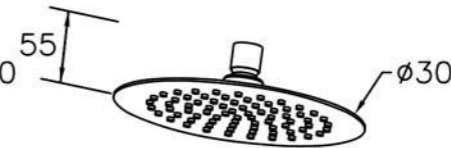

6770-A1-80S1 200mm
Showerhead

6770-A3-80PB 300mm
Showerhead

6770-A5-80S1 500mm
Showerhead

6770-G0-80P1
Water Drinking Faucet

6770-WK-82S1
Sprayer W / Stand & 150 cm Hose
& Connector (M15x1.0x1/2\"/>

6770-G0-80S1
Water Drinking Faucet