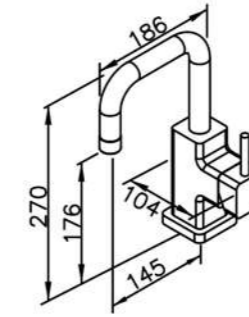

6909-91-80CP
Basin Faucet