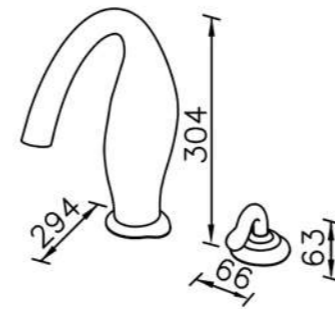

6781-X6-80CP
Single-Handle Kitchen Faucet