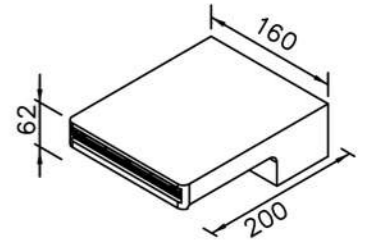

6919 series

: mm 1/1

Showerhead
6919-A3-80PB (A: 300mm)
6919-A4-80PB (A: 400mm)
6919-A5-80PB (A: 500mm)

6919-MA-80CP
Deck-Mounted Bath Spout

6919-WA-80CP
Wall-Mounted Bath Spout

6919-K5-80CN
Ceiling Showerhead Frame