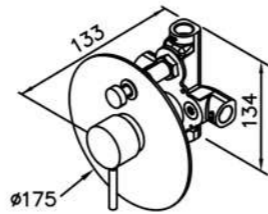

6765-9V-81CP
Tub Spout W/ Diverter
& Pipe Nipple

6765-9W-81CP
Tub Spout W / Pipe Nipple

6765-9W-81CP
Tub Spout W / Pipe Nipple

Concealed Mixer Valve
W / Diverter & Check Valve
W/O Inlet Stop Version
6765-XW-80MA(1~4 kg/cm²)
6765-XX-80MA(4~6 kg/cm²)