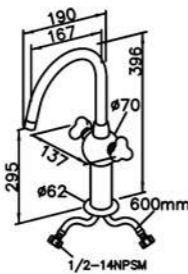

6903-96-80CP
Kitchen Faucet