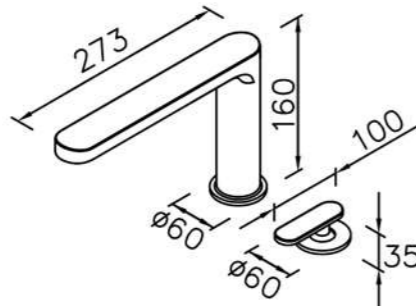

6923-M0-80CP
Single-Handle Bathtub Faucet
W / Swivel Spout