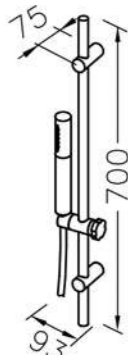

6757-9T-81CP Slide Bar Set
W / Hand Shower
W / Hose 150cm