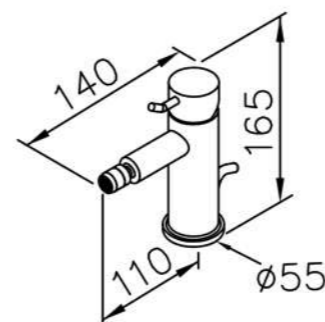

6768-99-81CP
Bidet Mixer