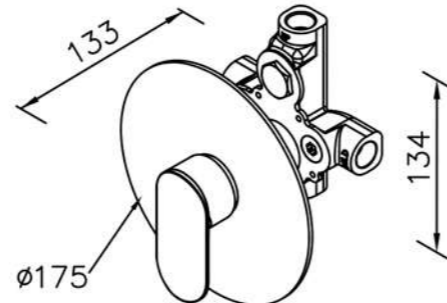

Concealed Mixer Valve
W / Check Valve
W / Inlet Stop Version
6923-XP-80CP