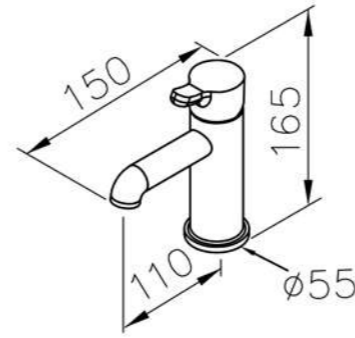

6766 series

: mm 1/1

6766-90-80CP
Basin Faucet