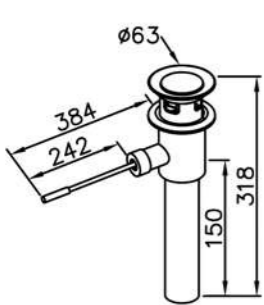

6502-A2-80CP
Hand-Drive Pop-Up
W / Tail Tube & Overflow