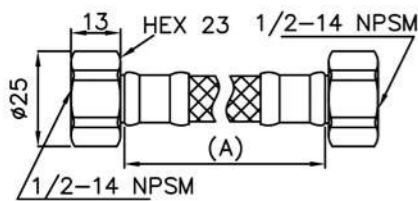

S150-FM-79CP
150cm Hose
(1/2" x M15)

S120-F0-79CP
120cm Hose
(1/2" x 1/2")

Stainless Steel Braided Hose
(1/2" x 1/2")
S030-FF-7900 A:300mm

Stainless Steel Braided Hose
(1/2" x 1/2")
S045-FF-7900 A:450mm

Stainless Steel Braided Hose
(1/2" x 1/2")
S060-FF-7900 A:600mm