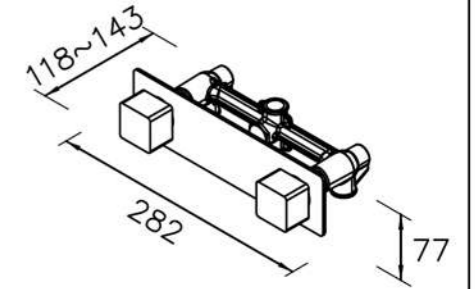

6909-9T-81CP
Slide Bar Set
W / Hand Shower
W / Hose 150cm

Two-Handle Valve
7909-9H-81CP
(Upward Outlet)

Two-Handle Valve
7909-9H-82CP
(Downward Outlet)

3-Way Diverter (One Inlet)
7909-WC-80CP

7909-WB-80CP