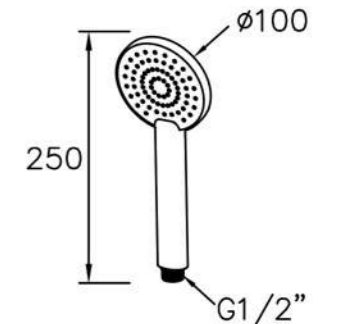

0876-9S-79CP
Hand Shower
(Plastic)