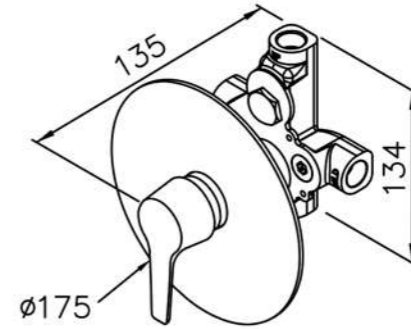

Concealed Mixer Valve
W / Check Valve
W / Inlet Stop Version
6927-XP-80CP