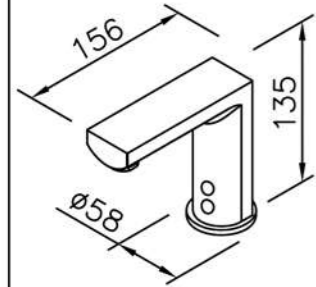

6790 series

: mm 2/2

6790-S0-80CP (DC)
6790-S0-81CP (AC)
Electronic Basin
Sensor Mixer
(Cold only)