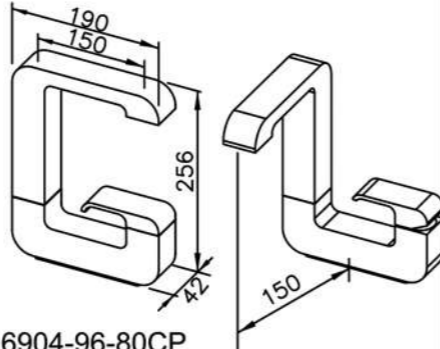

6904-96-80CP
Kitchen Faucet
Swivel Spout