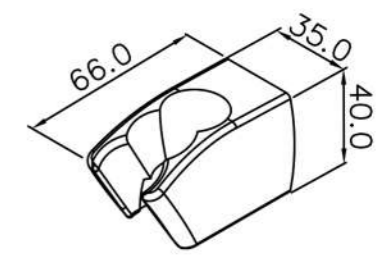

0765-9C-79CP
Wall Bracket (Plastic)