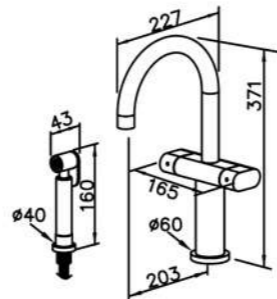

7920-96-82CP
Kitchen Faucet
W / Sprayer