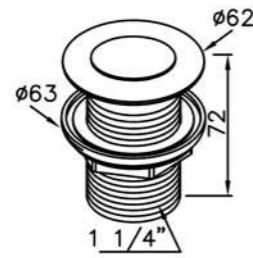

160715

Drain

: mm 1/1

6502-DR-82CP
Pop-Up & Overflow

6502-DR-83CP
Pop-Up 1-1/4"

6502-CG-82CP
7-Hole & Overflow

6502-CG-83CP
7-Hole 1-1/4"

6242-13-82CP
Turn-Over & Overflow