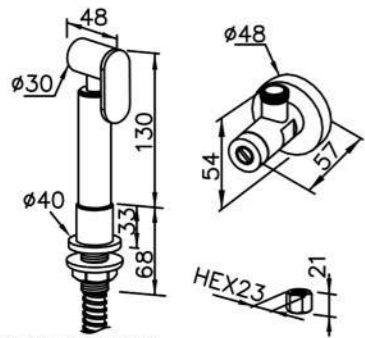

6771 / 7771 series (BRASS)

: mm 2/3

6771-WK-83CP
Sprayer W / Stand & 150 cm
Hose & Connector & Angle stop