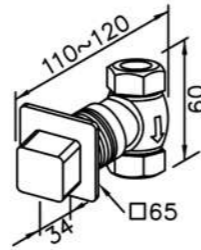

6909-VB-80CP
Water Valve (Hot Only)