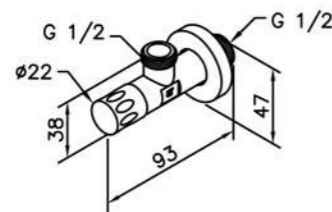

6874-Y5-80CP
Angle Stop W / Handle 1/2G

6874-Y7-80CP
1/2" (M) Outlet

6874-Y6-80CP
Angle Stop W / Handle 1/2G

6874-Y8-81CP
1/2" IPS x 3/8" O.D.

6874-Z4-80CP
Angle Stop
W/90 Degree Control Valve

6874-Z5-80CP
Angle Stop
W/90 Degree Control Valve