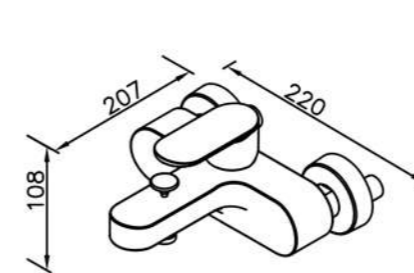

6923-94-80CP
Bath / Shower Mixer Body