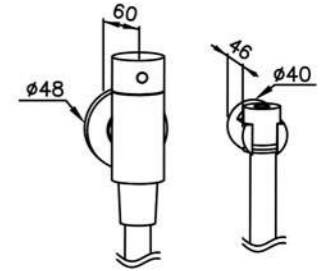

6796-9G-80CP
Valve & Water Tube
(Plastic White Bracket)