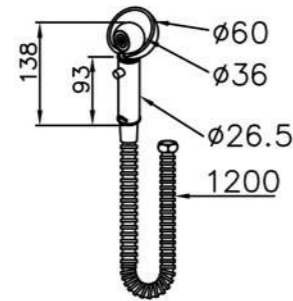

7903-WS-81CP
Sprayer (Click-Lock Valve)
W / Wall Bracket
& 120 cm Hose