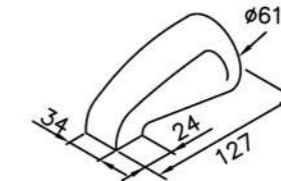

Insert Spacer

6502-CA-80CP
Glass Basin Seat
O.D 102*H17mm

Bath Spout

: mm 1/1

6745-03-80CP
3/4" Brass Diverter Spout
W / 3/4" x 1/2" Brass Bushing

6502-CF-80CP
Insert Spacer
O.D 58*H16mm

6745-E1-80CP
1/2" Brass Spout