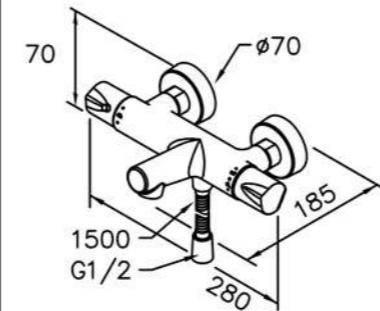

6926-T4-85CP
Thermostatic Bath / Shower
Mixer Body
W / Hose 150cm