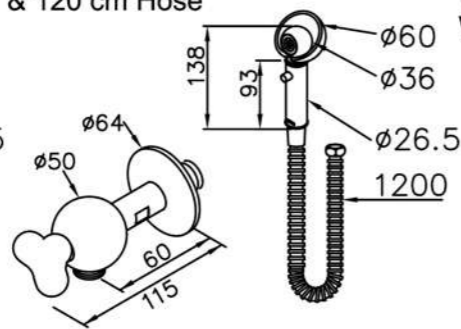

Hose Bib
6903-L6-80CP
W / Brass-Sheet Flange
7903-L6-80CP
W / Forged-Brass Flange

7903-WS-82CP
Sprayer (Click-Lock Valve)
W / Wall Bracket
& 120 cm Hose & Angle Stop