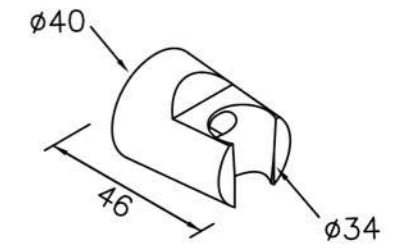

SHENG TAI BRASSWARE CO., LTD.

DATE.

160715

6765/7765/8765 series

: mm 2/3

7765-93-82MA
Shower Mixer
W / Hand Shower (Plastic)
W / 150cm Hose
W / Wall Bracket(2pcs)(Plastic)

7765-94-82MA
Bath / Shower Mixer
W / Hand Shower (Plastic)
W / 150cm Hose
W / Wall Bracket(2pcs)(Plastic)