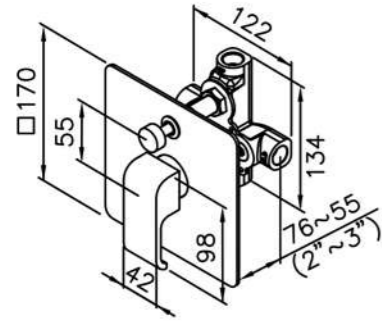

6904-9S-82CP
Hand Shower
W / Wall Bracket
W / Hose 150cm

0904-9S-79CP
Hand Shower (Plastic)

6904-AC-80CP
Showerhead 22*22cm
(Plastic)

6906 series

: mm 1/1

Concealed Mixer Valve
W / Diverter & Check Valve
W / O Inlet Stop Version
6904-XW-80CW (1~4kg/cm²)