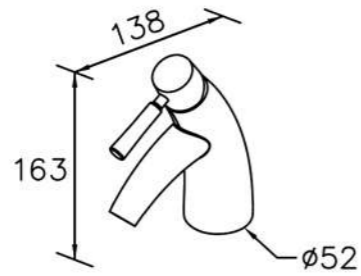

7780-90-80CU
Basin Faucet
(Antimicrobial Copper Handle)