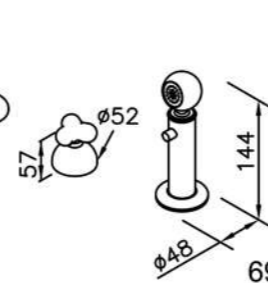

6903-WK-81CW
Sprayer W / Stand W / Hose 150cm

6903-9S-81CP
Hand Shower W / Hose 150cm

6903-9C-80CP
Wall Bracket

6903-9K-8000
Wall Bracket

Kitchen Faucet (Wall-Mounted / Cold Only)
6903-L1-80CP
W / Brass-Sheet Flange
7903-L1-80CP
W / Forged-Brass Flange