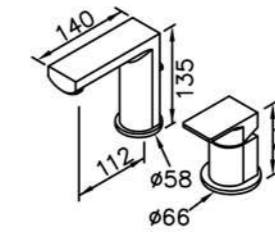

6781-XZ-80CP
Concealed Valve W/Diverter &
Check Valve W/ Inlet Stop
Version(4~6 kg/cm²)

6790 series

: mm 1/2

6790-90-80CP
Basin Faucet

6790-X0-80CP
Basin Faucet

6790-98-80CP
Two-Handle Kitchen Faucet

6790-90-81CP
Basin Faucet
W / Lift Rod