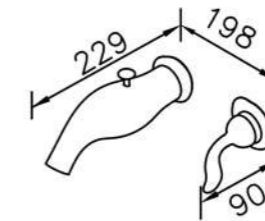

6781-M2-80CP
Two-Handle Bathtub Faucet
W / Diverter & Hand Shower

6781-X6-80CP
Single-Handle Kitchen Faucet

6781-98-80CP
Two-Handle Kitchen Faucet

6781-M0-80CP
Two Handle Bathtub Faucet

6781-X4-81CP
Bath / Shower Mixer
W/Hand Shower(Plastic)& 150cm
Hose & Wall Bracket