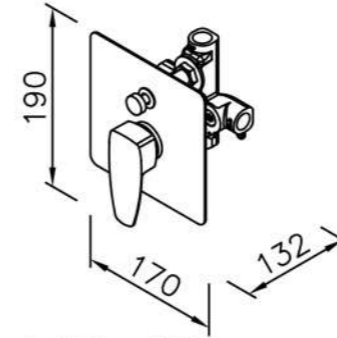

Concealed Mixer Valve
W / Diverter & Check Valve
W / Inlet Stop Version
6779-XY-80CP(1~4 kg/cm²)