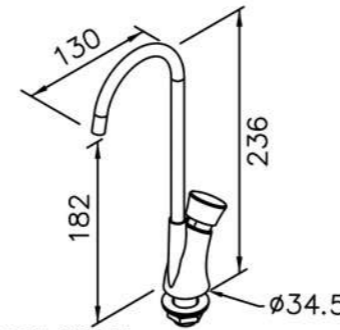

160715

Water Drinking Faucet

: mm 1/1

6710-04-81CP
Bubbler

6741-01-81CP
Bubbler

6783-G1-80CP
Water Drinking Faucet

7780-G5-80CU
Water Drinking Faucet
(Antimicrobial Copper)

6808-G0-80CP
Water Drinking Faucet
(Lead-Free Brass)