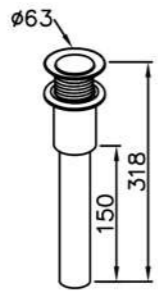

6502-N4-80CP
Turn-Over W / Tail Tube

REV.

3

SHENG TAI BRASSWARE CO., LTD.

DATE.

160715