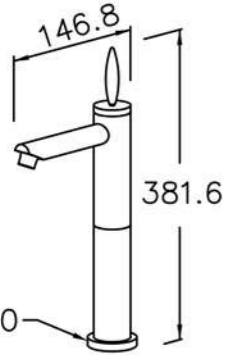

6757 / 7757 series (brass)

mm 1/2

6757-90-80CP
Basin Faucet

6757-91-80CP
Basin Faucet

6757-9C-80CP
Wall Bracket

7757-90-80CP
Basin Faucet
(Extra-Length Type)

7757-91-80CP
Basin Faucet
(Extra-Length Type)

6757-9S-81CP
Hand Shower
W/Hose 150cm