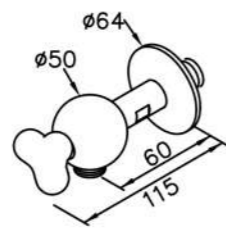

6903-Y7-80CP
Angle Stop