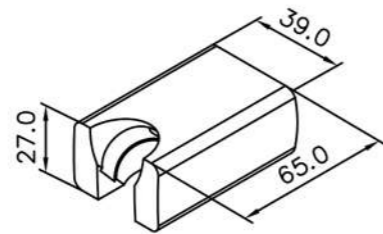

7909-9C-80CP
Adjustable Wall Bracket