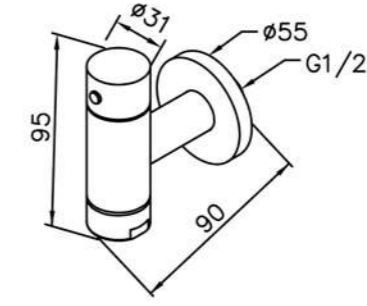

6796-L7-80CP
Hose Bib

6796-L7-80S1
Hose Bib
(Stainless Steel)

6796-L7-81S1
Hose Bib
(Water Flow Rate Adjustable)
(Stainless Steel)

6796-XQ-80CP
Mixer Valve
W/Adjustable Valve & Sprayer
& Bracket & 120cm Hose