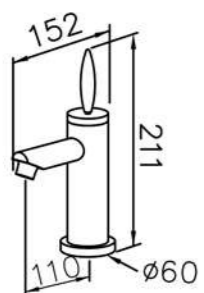

6767 series (Stainless Steel)

: mm 1/1

6767-90-80S1
Basin Faucet