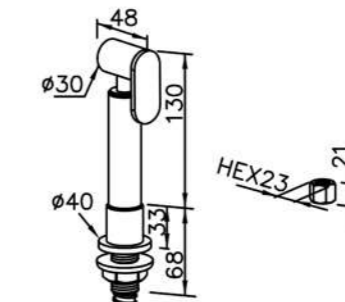

6770-A1-80S1 200mm
Showerhead

6770-A3-80PB 300mm
Showerhead

6770-A5-80S1 500mm
Showerhead

6770-G0-80P1
Water Drinking Faucet

6770-WK-82S1
Sprayer W / Stand & 150 cm Hose
& Connector (M15x1.0x1/2\"/>

6770-G0-80S1
Water Drinking Faucet