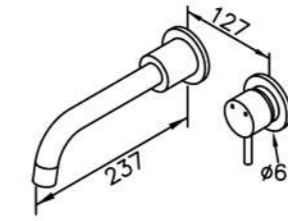

6770-93-81S1
Shower Mixer
W / Hand Shower
W / Hose 150cm
W / Wall Bracket

6770-93-80S1
Shower Mixer Body

6770-9S-81S1
Hand Shower
W / House 150cm

6771/ 7771 series (BRASS)

: mm 1/3

6771-90-81CP
Basin Faucet