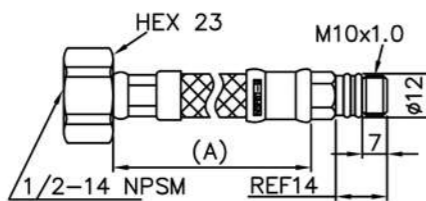

Stainless Steel Braided Hose
(1/2" x M10)
S045-FM-7900 A:450mm