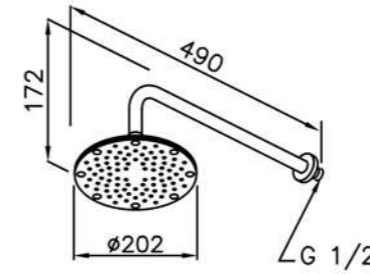

6770 / 7770 series (STAINLESS STEEL)

: mm 2/3

6770-AB-80S1
Wall-Mounted
8\"/>