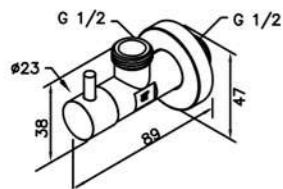

6874-Y5-80CP
Angle Stop W / Handle 1/2G

6874-Y7-80CP
1/2" (M) Outlet

6874-Y6-80CP
Angle Stop W / Handle 1/2G

6874-Y8-81CP
1/2" IPS x 3/8" O.D.

6874-Z4-80CP
Angle Stop
W/90 Degree Control Valve

6874-Z5-80CP
Angle Stop
W/90 Degree Control Valve