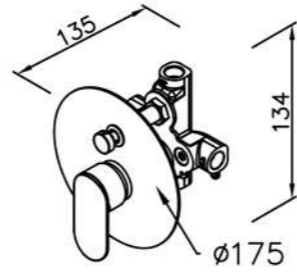

Concealed Mixer Valve
W / Diverter & Check Valve
W / Inlet Stop Version
6923-XY-80CP (1~4kg/cm²)