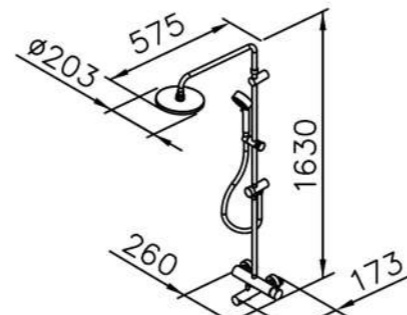

6757-BD-80CP
Bath / Rainshower System