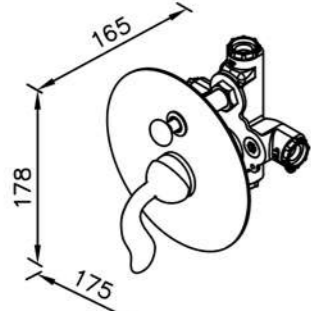

6781-XX-80CP
Concealed Valve W/Diverter &
Check Valve W/O Inlet Stop
Version(4~6 kg/cm²)