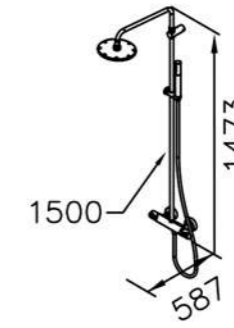

6926-TF-80CP
Thermostatic
Rainshower System