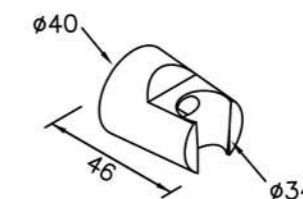

6768-93-80CP
Shower Mixer Body

6768-90-81CP
Basin Faucet
W / Lift Rod

6768-94-81CP
Bath / Shower Mixer
W / Hand Shower
W / Hose 150cm
W / Wall Bracket

6768-94-80CP
Bath / Shower Mixer Body

6768-96-80CP
Kitchen Faucet
Swivel Spout