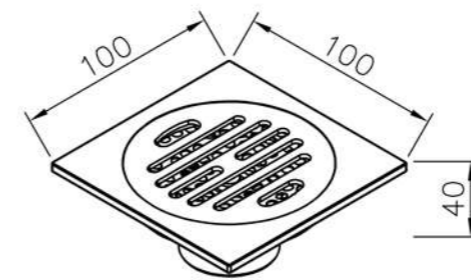

REV.

3

SHENG TAI BRASSWARE CO., LTD.

DATE.

160715