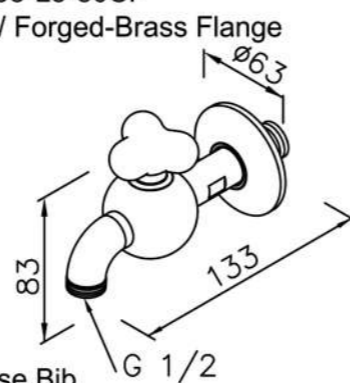

Hose Bib
6903-L6-80CP
W / Brass-Sheet Flange
7903-L6-80CP
W / Forged-Brass Flange