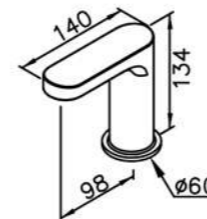

6922-N0-80CP
Tip-Touch
Basin Faucet