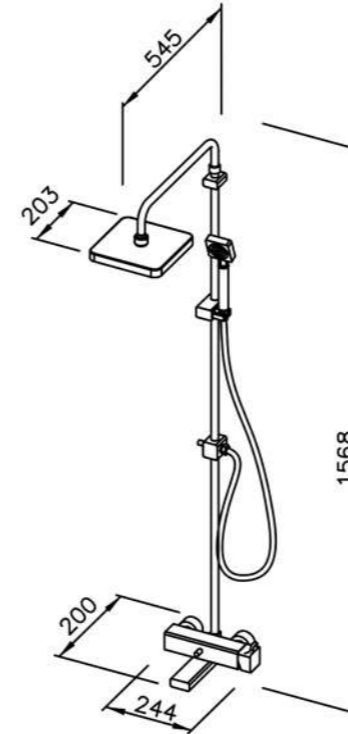

7909 series

: mm 2/2

7909-BD-80CP
RainShower System
W/Hand Shower & 150cm Hose
W/Ceiling-Mounted
8"Showerhead(Brass)