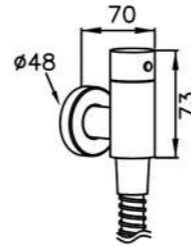

6796-Y5-81CP
Valve W/ Handle
(Water Flow Rate Adjustable)

7796-Y5-81CP
Valve W/ Handle
(Water Flow Rate Adjustable)

0758-9C-79CP
Wall Bracket
(Plastic / CP)

6796-Y7-81CP
Valve
(Water Flow Rate Adjustable)