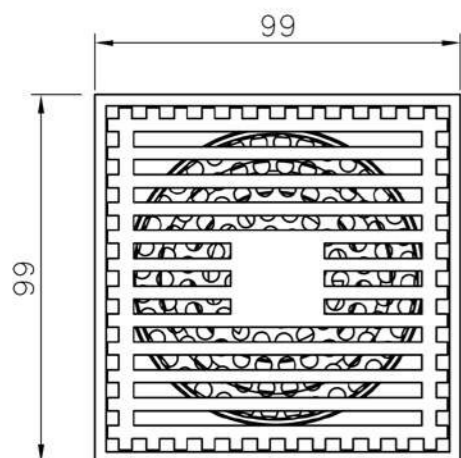

Floor Drain

0303-64-79CP