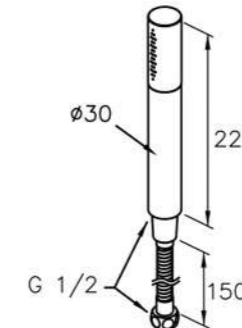

6923-M0-80CP
Single-Handle Bathtub Faucet
W / Swivel Spout

6926 series

: mm 1/1

6926-90-81CP
Basin Faucet
W/Lift Rod

6926-90-80CP
Basin Faucet

6926-96-80CP
Kitchen Faucet
Swivel Spout

7920-9C-80CP
Adjustable Wall Bracket