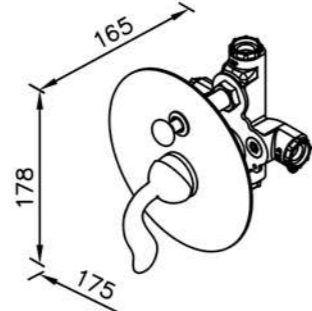

6781-XY-80CP
Concealed Valve W/Diverter &
Check Valve W/ Inlet Stop
Version(1~4 kg/cm²)