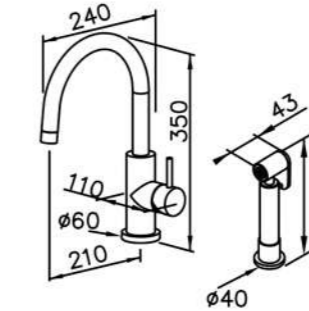

6771-97-82CP
Kitchen Faucet
W / Spryer