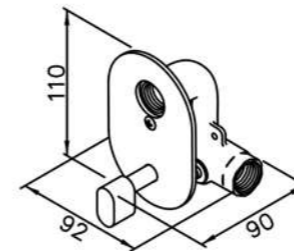

6757-XQ-80CP
Mixer Valve

REV.

3

SHENG TAI BRASSWARE CO., LTD.

DATE.

160715