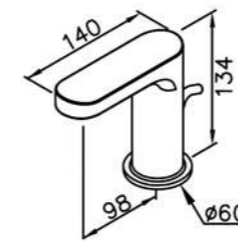

6922-N0-81CP
Tip-Touch
Basin Faucet
W / Lift Rod