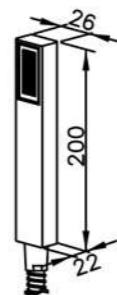

6790-99-81CP
Bidet Mixer

6909-9C-80CP
Wall Bracket

6790-N1-80CP
Tip-Touch Basin Faucet
W / Mixing Valve

6790-N1-81CP
Tip-Touch Basin Faucet
W / Mixing Valve & Lift Rod

6790-9S-81CP
Hand Shower (Plastic)
W / Hose 150cm