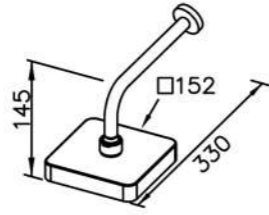

: mm 4/4

6909-AC-80CP
8" Showerhead
(Brass)

6909-AH-80CP
Wall-Mounted
6" Showerhead (Plastic)

6909-AB-80CP
Wall-Mounted
8" Showerhead (Brass)

6909-AS-80CP
Ceiling-Mounted
8" Showerhead (Brass)

6909-9Y-80CP
Concealed Valve
W / Diverter