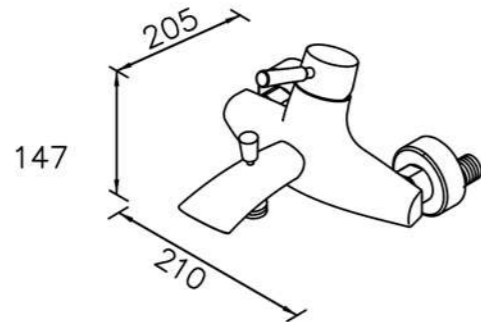

7780-93-80CU
Bath / Shower Mixer Body
(Antimicrobial Copper Handle)