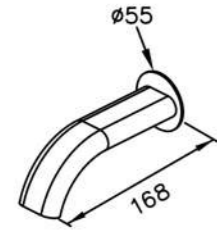

6920/7920series

: mm 3/3

6920-9V-80CP
Bath Spout

6920-AC-80CP
Showerhead (Brass)

6920-AB-80CP
Wall-Mounted
Showerhead (Brass)

6920-9W-80CP
Bath Spout

6920-9Y-80CP
Concealed Shower Valve
W / Diverter

6920-AD-81CP
Wall Supply
W / Hose 150cm