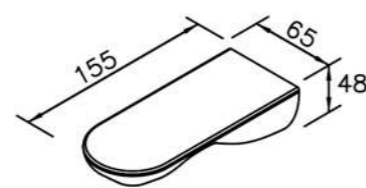

7903-Z2-81CP

7903-Z3-81CP

7903-9H-81CP
Two-Handle Valve
(Upward Outlet)

6903-VA-80CP
Water Valve(Cold Only)

6920-9V-80CP
Bath Spout

7903-9H-82CP
Two-Handle Valve
(Downward Outlet)

6903-VB-80CP
Water Valve(Hot Only)