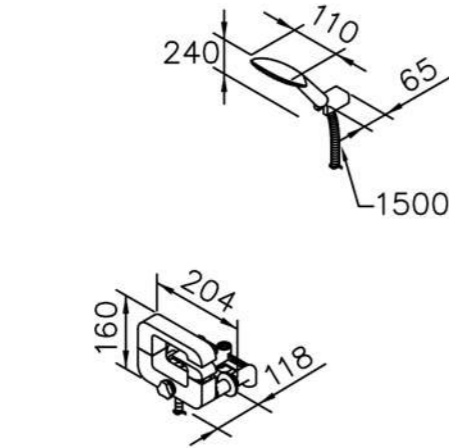

6904-BW-82CP
Bath / Shower Mixer
W / Hand Shower
W / Hose 150 cm
W / Wall Bracket