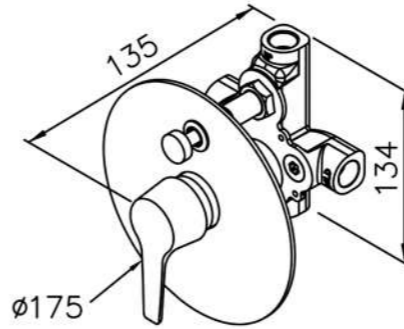

Concealed Mixer Valve
W / Diverter & Check Valve
W / O Inlet Stop Version
6927-XX-80CP (4~6kg/cm²)