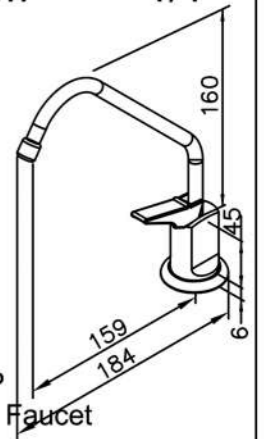

160715

Water Drinking Faucet

: mm 1/1

6710-04-81CP
Bubbler

6741-01-81CP
Bubbler

6783-G1-80CP
Water Drinking Faucet

7780-G5-80CU
Water Drinking Faucet
(Antimicrobial Copper)

6808-G0-80CP
Water Drinking Faucet
(Lead-Free Brass)