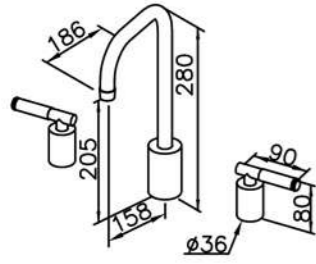

6880 series

: mm 2/3

6880-90-80CP
Two-Handle Widespread
Basin Faucet