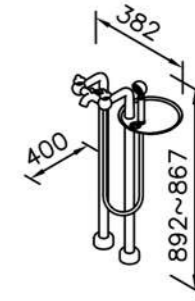

6903-U2-80CP
Floor-Mounted
Bath Mixer W / Shelf