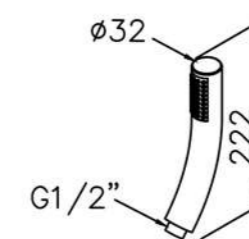

0768-9S-79CP
Hand Shower (Plastic)

REV.

3

SHENG TAI BRASSWARE CO., LTD.

DATE.

160715

REV.

3

SHENG TAI BRASSWARE CO., LTD.

DATE.

160715