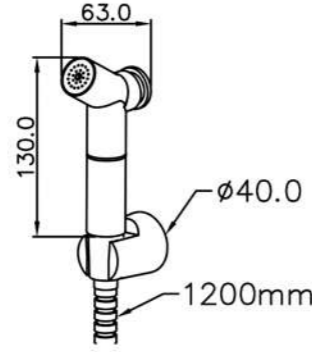

6875-9Q-81CP
Sprayer
W / 120cm Hose

6875-WS-82CP
Sprayer
W / 120 cm Hose
& Wall Bracket (Brass)

6875-WS-81CP
Sprayer
W / 120 cm Hose
& Wall Bracket (Plastic)

1200mm
6875-WS-83CP
Sprayer
W / 120 cm Hose
& Wall Bracket (Stainless steel)