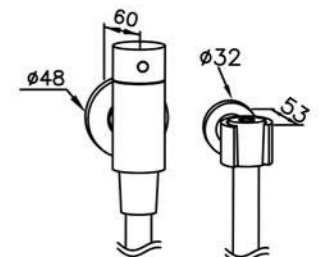

6796-9G-82CP
Valve & Water Tube
(Plastic CP Bracket)

6796-WS-82CP
Sprayer
W / Valve & Bracket
Hose 120 cm

REV.

3

SHENG TAI BRASSWARE CO., LTD.

DATE.

160715

6796 series