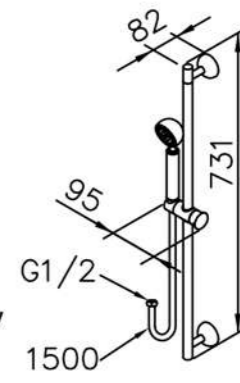

Rain Shower

Central Spray

7903-9T-80CP
Slide Bar Set
W / Hand Shower
W / Hose 150cm

6903-AS-8007
Ceiling-Mounted
Showerhead

6903-AC-8007
Showerhead

6903-9S-82CW
Hand Shower
W / Hose 150cm
W / Wall Bracket

REV.