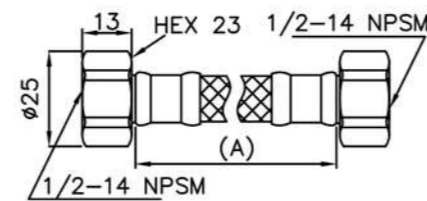

S150-FM-79CP
150cm Hose
(1/2" x M15)

S120-F0-79CP
120cm Hose
(1/2" x 1/2")

Stainless Steel Braided Hose
(1/2" x 1/2")
S030-FF-7900 A:300mm

Stainless Steel Braided Hose
(1/2" x 1/2")
S045-FF-7900 A:450mm

Stainless Steel Braided Hose
(1/2" x 1/2")
S060-FF-7900 A:600mm