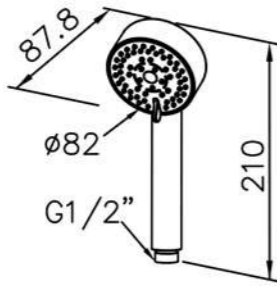

0777-9S-79CP
Hand Shower (Plastic)