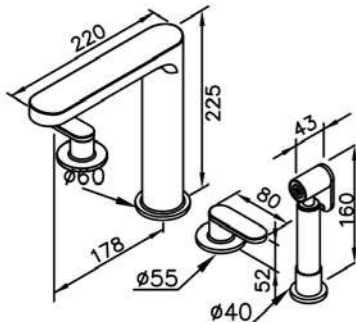

6922 series

: mm 2/2

6922-98-80CP
Two-Handle
Kitchen Faucet
Swivel Spout

6922-X6-80CP
Kitchen Faucet
Swivel Spout

6922-W0-80CP
Wall-Mounted Bath Mixer

6922-98-82CP
Two-Handle Kitchen Faucet
Swivel Spout
W / Sprayer