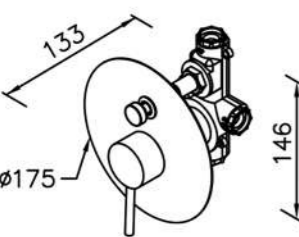

Concealed Mixer Valve
W / Check Valve
W/O Inlet Stop Version
(Slimmed-Down Valve)
6765-XN-80MA