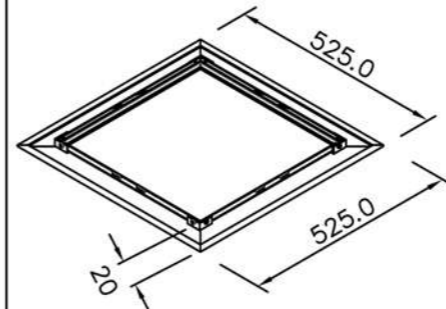

6919-K4-80CN
Ceiling Showerhead Frame