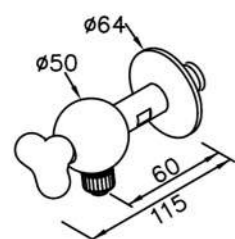

6903-L7-80CP
Hose Bib