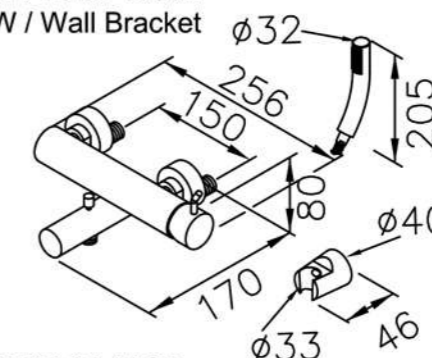

6768-94-81CP
Bath / Shower Mixer
W / Hand Shower
W / Hose 150cm
W / Wall Bracket

6768-94-80CP
Bath / Shower Mixer Body