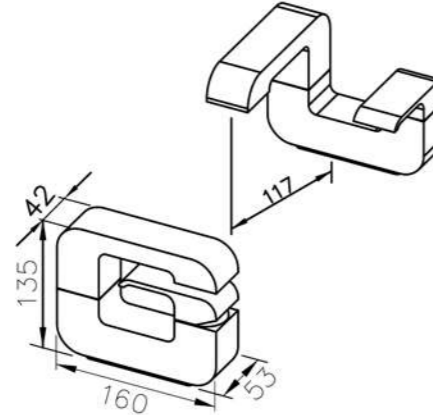

DATE.

160715

6904 series

: mm 1/2

6904-90-80CP
Basin Faucet
Rotary Cartridge
W / Flow Rate Adjusting Spout

7904-90-80CP
Basin Faucet

6904-91-80CP
Two-Handle Basin Faucet

6904-90-81CP
Basin Faucet
Rotary Cartridge
W / Flow Rate Adjusting Spout
W / Lift Rod