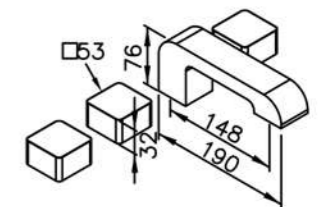

6904-M1-80CP
Three-Handle Bathtub Faucet
W / Diverter