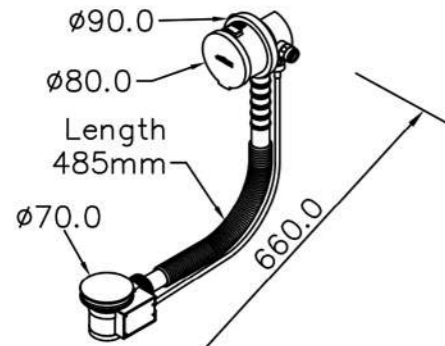

6234 series

: mm 1/1

6234-K0-80CP
Still One Bath Mixer W/Pop-Up
Waste & Overflow