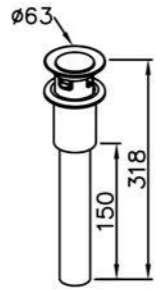

6502-A4-80CP
Turn-Over W / Tail Tube
& Overflow