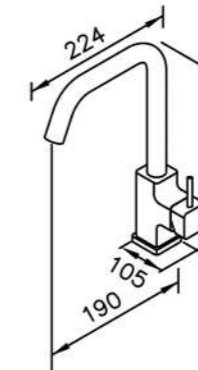

6909-97-80CP
Kitchen Faucet