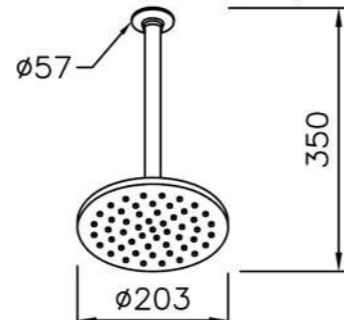

6768-AS-80CP
Ceiling-Mounted 8" Showerhead