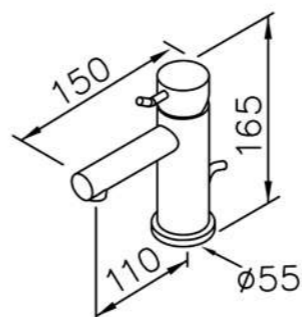

6768-90-81CP
Basin Faucet
W / Lift Rod