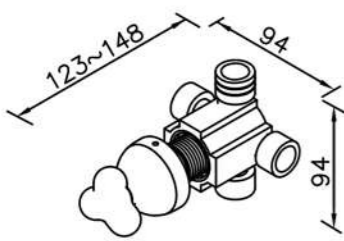

6903 series

: mm 4/4

3-Way Diverter (One Inlet)
6903-WC-80CP