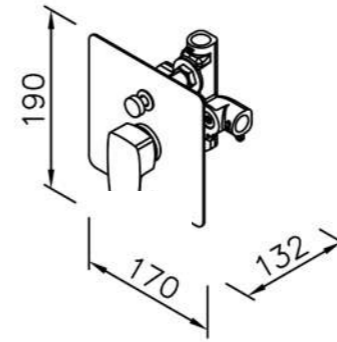

6779 / 7779 series

: mm 3/4

Concealed Mixer Valve
W / Diverter & Check Valve
W/O Inlet Stop Version
6779-XW-80CP(1~4 kg/cm²)