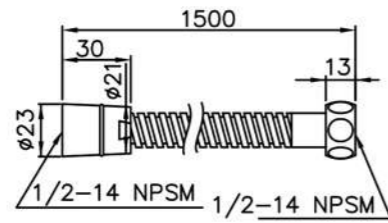

S150-FF-79S1
150cm Hose
(1/2" x 1/2")