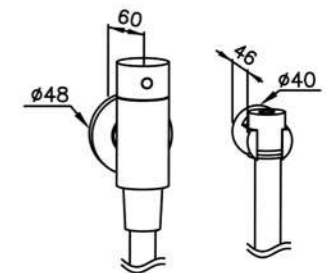

6796-9G-81CP
Valve & Water Tube
(Plastic CP Bracket)