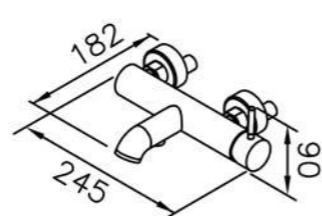

6765-W0-80MA
Wall-Mounted
Bathtub Mixer