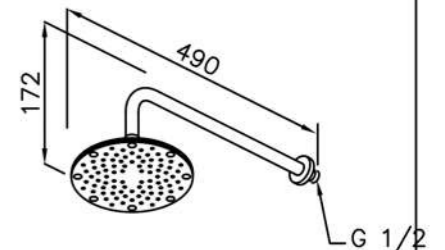

6771-AB-80CP
Wall-Mounted
8" Showerhead