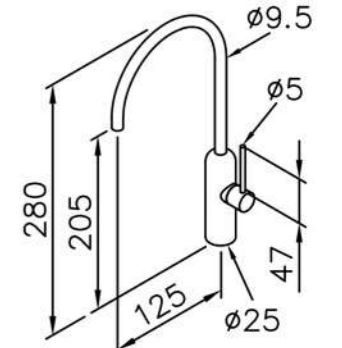

6783-G1-80CP
Water Drinking Faucet

6808-G0-80CU
Water Drinking Faucet
(Antimicrobial Copper)