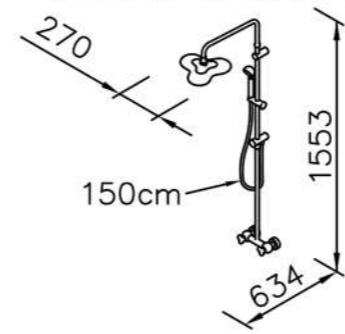

6903 series

: mm 4/4

Rainshower System
6903-BF-80CP
Without Diverting Function