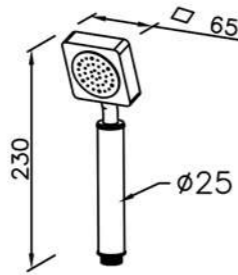

6909-9S-80CP
Hand Shower