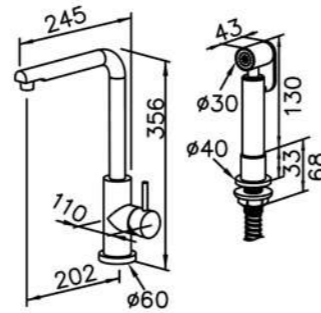

7772-95-82S1
Kitchen Faucet
W / Sprayer