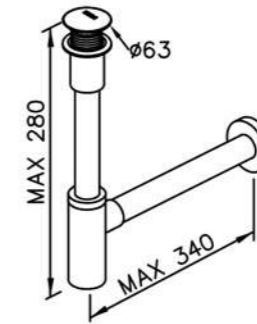

6502-N3-81CP
Push-Button W / Tail Tube
W / T-Trap(6502-T1-80CP)