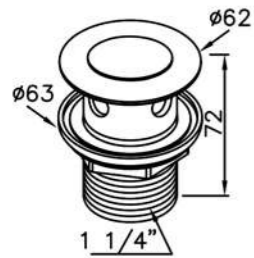

160715

Drain

: mm 1/1

6502-DR-82CP
Pop-Up & Overflow

6502-DR-83CP
Pop-Up 1-1/4"

6502-CG-82CP
7-Hole & Overflow

6502-CG-83CP
7-Hole 1-1/4"

6242-13-82CP
Turn-Over & Overflow