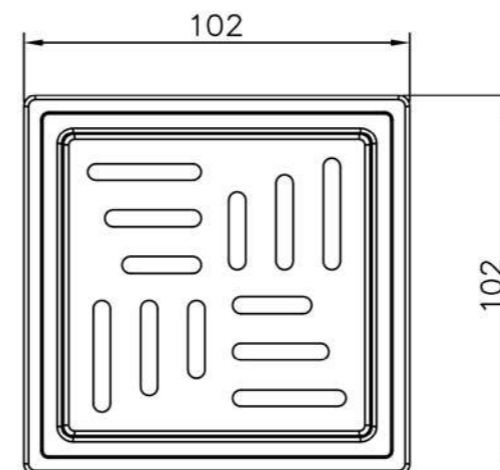

Multi-Function Floor Drain

10cmX10cm

0305-03-79S1