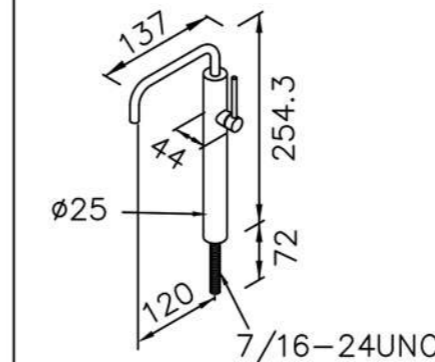

6770-A1-80S1 200mm
Showerhead

6770-A3-80PB 300mm
Showerhead

6770-A5-80S1 500mm
Showerhead

6770-G0-80P1
Water Drinking Faucet

6770-WK-82S1
Sprayer W / Stand & 150 cm Hose
& Connector (M15x1.0x1/2\"/>

6770-G0-80S1
Water Drinking Faucet