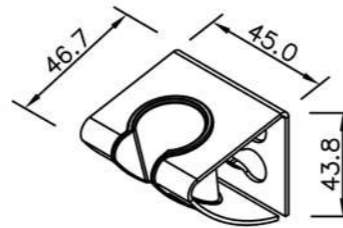

6998-9C-80CP
Wall Bracket
(Stainless steel / CP)