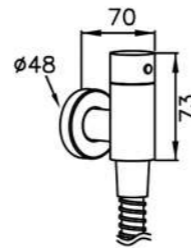

: mm 2/3

6796-9J-82CP
Valve & Hand Shower
(Cold Only)

6796-Y5-80CP
Valve W/ Handle

7796-Y5-80CP
Valve W/ Handle

6796-9C-80CP
Wall Bracket

6796-Y7-80CP
Valve

7796-Y7-80CP
Valve

0758-9C-7900
Wall Bracket
(Plastic / White)