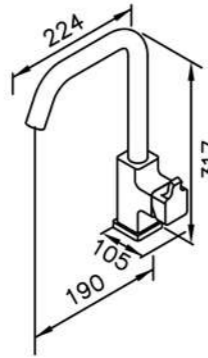

7909-97-80CP
Kitchen Faucet