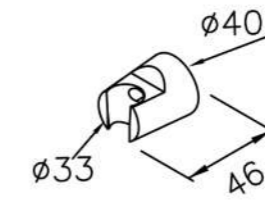

0758-9C-79CP
Wall Bracket (Plastic)