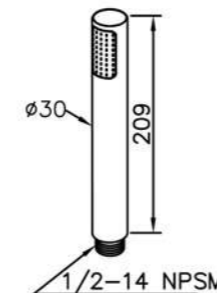

0758-9C-79CP
Wall Bracket (Plastic)

0766-9S-79CP
Hand Shower (Plastic)

0777-9S-79CP
Hand Shower (Plastic)

0765-9C-79CP
Wall Bracket (Plastic)

0759-9S-79CP
Hand Shower (Plastic)

6765-L3-80CP
Two-way Bib Tap
1/2G