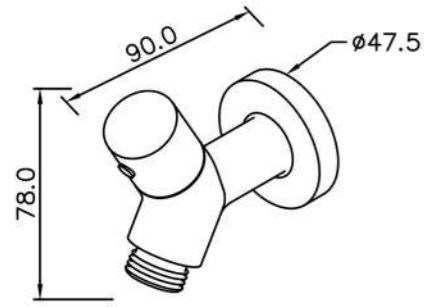

6875 series

: mm 1/1

6875-L6-80CP
Hose Bib (G1/2)