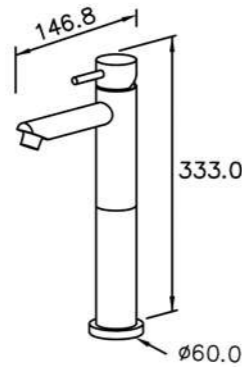

6757 / 7757 series (brass)

mm 1/2

6757-90-80CP
Basin Faucet

6757-91-80CP
Basin Faucet

6757-9C-80CP
Wall Bracket

7757-90-80CP
Basin Faucet
(Extra-Length Type)

7757-91-80CP
Basin Faucet
(Extra-Length Type)

6757-9S-81CP
Hand Shower
W/Hose 150cm