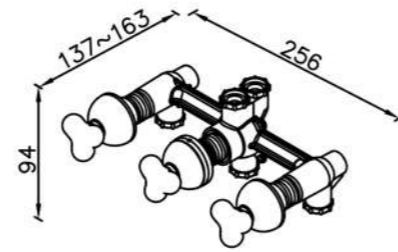

Three-Handle Valve
7903-Z0-81CP