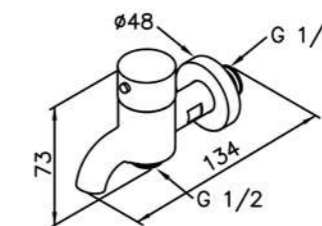

0758-9C-79CP
Wall Bracket (Plastic)

0766-9S-79CP
Hand Shower (Plastic)

0777-9S-79CP
Hand Shower (Plastic)

0765-9C-79CP
Wall Bracket (Plastic)

0759-9S-79CP
Hand Shower (Plastic)

6765-L3-80CP
Two-way Bib Tap
1/2G