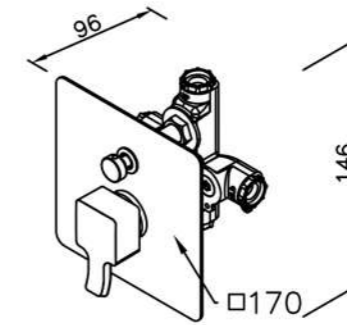

Concealed Mixer Valve
W / Diverter & Check Valve
W/O Inlet Stop Version
7909-XW-80CP(1~4 kg/cm²)