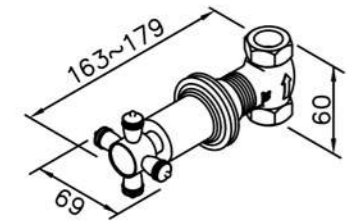

7803-VA-80CP
Water Valve (Cold Only)