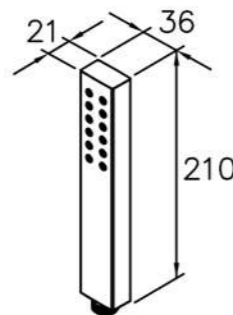

6790-99-81CP
Bidet Mixer

6909-9C-80CP
Wall Bracket

6790-N1-80CP
Tip-Touch Basin Faucet
W / Mixing Valve

6790-N1-81CP
Tip-Touch Basin Faucet
W / Mixing Valve & Lift Rod

6790-9S-81CP
Hand Shower (Plastic)
W / Hose 150cm