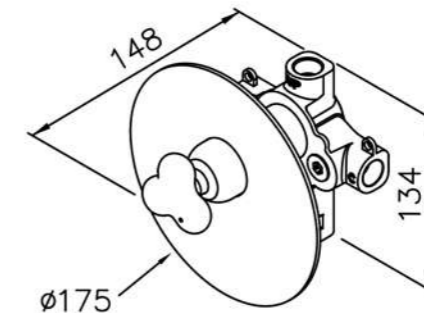

Concealed Mixer Valve
W / Check Valve
W / O Inlet Stop Version
6903-XM-80CW