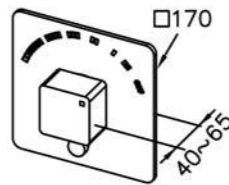

: mm 4/4

6909-AC-80CP
8" Showerhead
(Brass)

6909-AH-80CP
Wall-Mounted
6" Showerhead (Plastic)

6909-AB-80CP
Wall-Mounted
8" Showerhead (Brass)

6909-AS-80CP
Ceiling-Mounted
8" Showerhead (Brass)

6909-9Y-80CP
Concealed Valve
W / Diverter