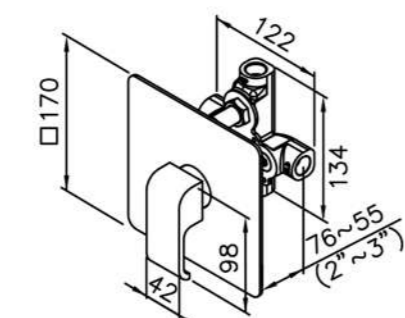

Concealed Mixer Valve
W / Check Valve
W / Inlet Stop Version
6904-XP-80CW

REV.

3

SHENG TAI BRASSWARE CO., LTD.

DATE.

160715