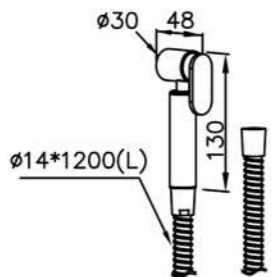

6771-WS-80CP
Sprayer W / Bracket

6874-Y7-80CP
Angle Stop 1/2G

6771-WS-85CP
Sprayer
W / 120cm Hose
& Bracket

6771-WS-82CP
Sprayer
W / 120cm Hose
& Angle Stop & Bracket

6771-9T-81CP
Slide Bar Set
W / Hand Shower
W / Hose 150cm