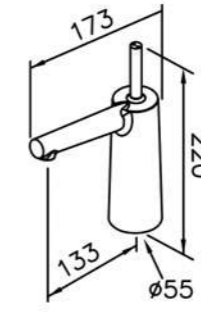

6926-90-80CP
Basin Faucet