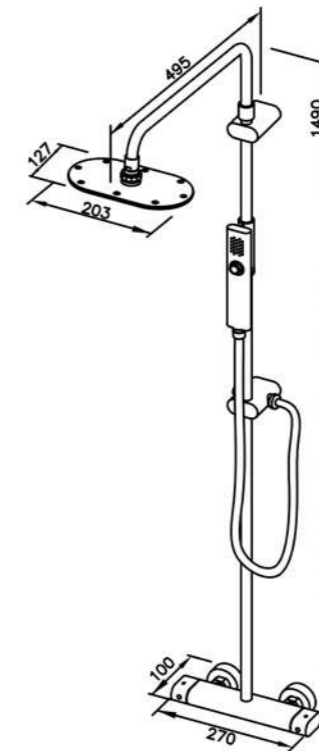

6920-9S-81CP
Hand Shower
W / Hose 150cm

6920-9C-80CP
Wall Bracket

6920-93-80CP
Shower Mixer Body

6920-W0-80CP
Two-Handle
Wall-Mounted
Bath Mixer

6920-9C-81CP
Wall Bracket

6920/7920series

: mm 2/3

6920-9T-81CP
Slide Bar Set
W / Hand Shower
W / Hose 150 cm