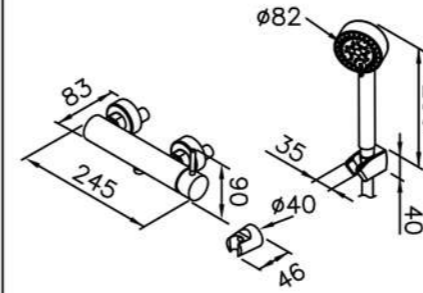

6765/7765/8765 series

: mm 2/3

7765-93-82MA
Shower Mixer
W / Hand Shower (Plastic)
W / 150cm Hose
W / Wall Bracket(2pcs)(Plastic)