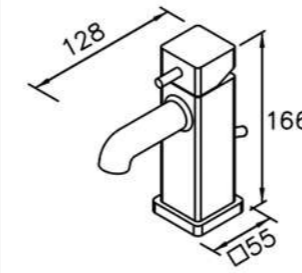

6909-90-81CP
Basin Faucet
W / Lift Rod