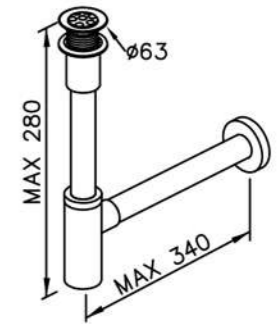

6502-N5-81CP
7-Hole W / Tail Tube
W / T-Trap(6502-T1-80CP)