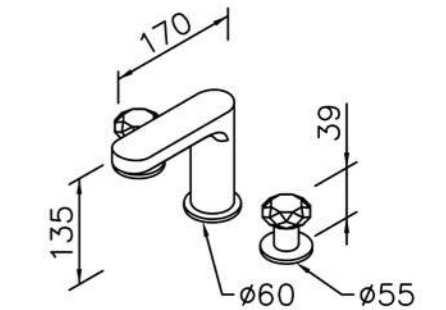

6923-91-8042
Two-Handle Basin Faucet
(Crystal)