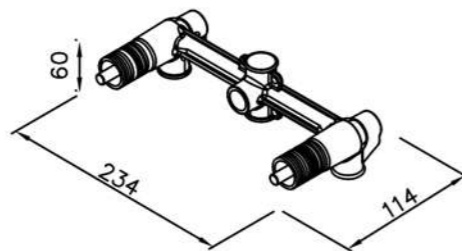

6757-BR-80CP
Multiple Shower Tube
W / Hose 120cm

6757-BF-80CP
Rainshower System

6757-BD-80CP
Bath / Rainshower System

6757-9T-81CP Slide Bar Set
W / Hand Shower
W / Hose 150cm

6757-92-81CR
Concealed Valve For Two-Handle
Wall-Mounted Basin Faucet