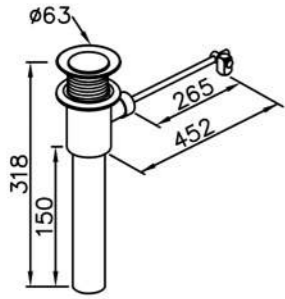

DATE.

160715

Plumbing Fitting

: mm 1/2

6502-A1-80CP
Pop-Up W / Tail Tube
& Overflow

6502-A3-80CP
Push-Button W / Tail Tube
& Overflow

6502-A5-80CP
7-Hole W / Tail Tube
& Overflow

6502-N1-80CP
Pop-Up W / Tail Tube