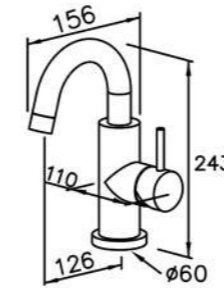

6771-91-80CP
Basin Faucet