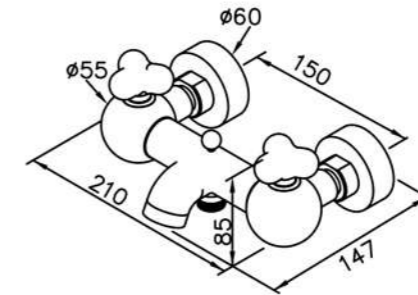

6903-94-80CP
Bath / Shower Mixer Body