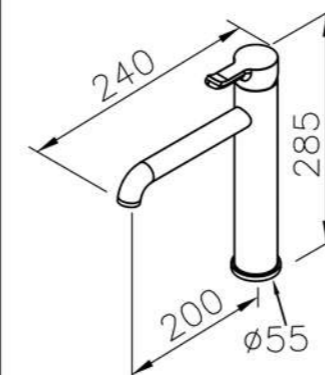

6766-96-80CP
Kitchen Mixer