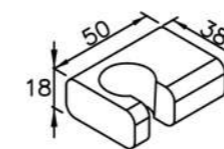

6909-9C-80CP
Wall Bracket