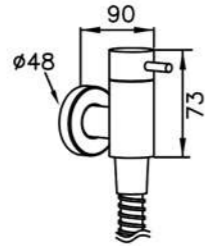

6796-Y5-80CP
Valve W/ Handle