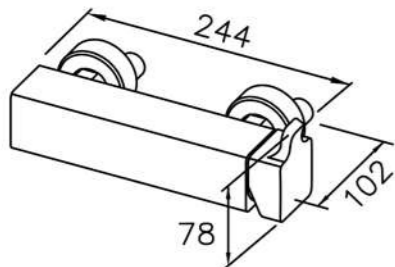

7909-99-81CP
Bidet Mixer

7909-9C-80CP
Adjustable Wall Bracket

6909-9C-80CP
Wall Bracket(Brass)

7909-93-80CP
Shower Mixer Body

7909-93-81CP
Shower Mixer
W/ Hand Shower
W/ Hose & Wall bracket

6909-9S-81CP
Handle Shower W/ Hose