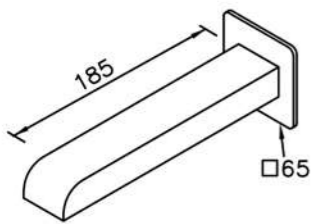

6909-W0-80CP
Bath Spout 200mm