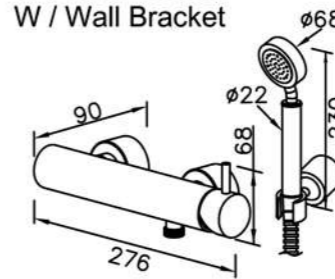

6771-93-81CP
Shower Mixer
W / Hand Shower
W / Hose 150cm
W / Wall Bracket