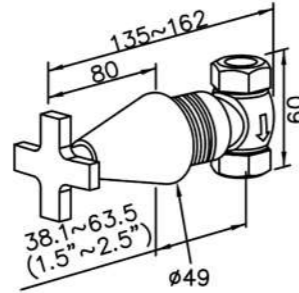

6874-AH-80CP
Showerhead

6874-AB-80CP
Showerhead

6874-9W-81CP
Tub Spout W / Diverter

6874-VA-80CP
Water Valve (Cold Only)

6874-VB-80CP
Water Valve (Hot Only)

6874-91-80CP
Two-Handle
Widespread Basin Faucet

Two-Handle Valve
6874-9H-81CP
(Upward Outlet)