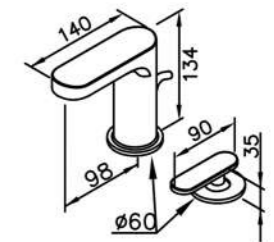

6922-X1-81CP
Single-Handle
Basin Faucet
W / Lift Rod
W / Angle-Adjusted Aerator