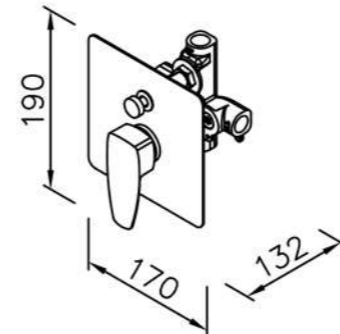

Concealed Mixer Valve
W / Diverter & Check Valve
W / Inlet Stop Version
6779-XZ-80CP(4~6 kg/cm²)

REV.

3

SHENG TAI BRASSWARE CO., LTD.

DATE.

160715

REV.

3

SHENG TAI BRASSWARE CO., LTD.

DATE.

160715