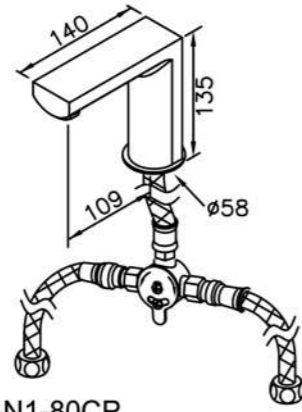

6790-99-81CP
Bidet Mixer

6909-9C-80CP
Wall Bracket

6790-N1-80CP
Tip-Touch Basin Faucet
W / Mixing Valve

6790-N1-81CP
Tip-Touch Basin Faucet
W / Mixing Valve & Lift Rod

6790-9S-81CP
Hand Shower (Plastic)
W / Hose 150cm