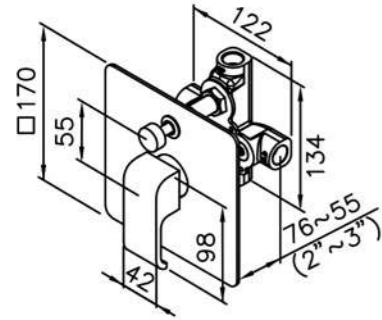

Concealed Mixer Valve
W / Diverter & Check Valve
W / O Inlet Stop Version
6904-XX-80CW (4~6kg/cm²)