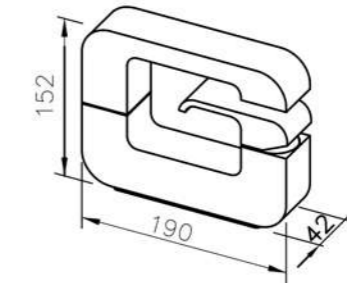

6904-U0-80CP
Rim-Mounted
Bath Mixer