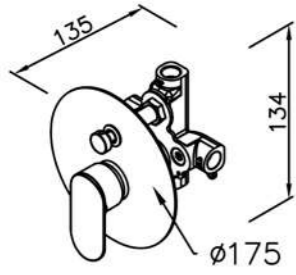

6923-91-8042
Two-Handle Basin Faucet
(Crystal)

6923-94-80CP
Bath / Shower Mixer Body

6923-9S-79CP
Hand Shower (Plastic)

6923 series

: mm 2/2

Concealed Mixer Valve
W / Diverter & Check Valve
W / O Inlet Stop Version
6923-XW-80CP (1~4kg/cm²)