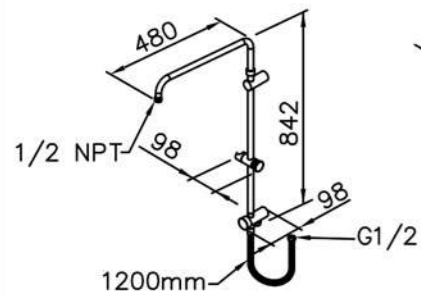

6757 / 7757 series (brass)

mm 1/2

6757-90-80CP
Basin Faucet

6757-91-80CP
Basin Faucet

6757-9C-80CP
Wall Bracket

7757-90-80CP
Basin Faucet
(Extra-Length Type)

7757-91-80CP
Basin Faucet
(Extra-Length Type)

6757-9S-81CP
Hand Shower
W/Hose 150cm