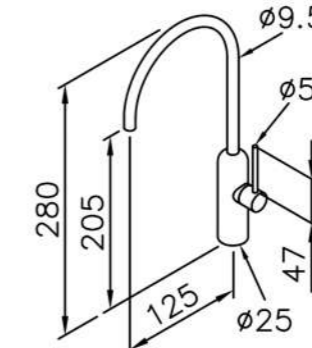

6808-G0-80CP
Water Drinking Faucet
(Lead-Free Brass)