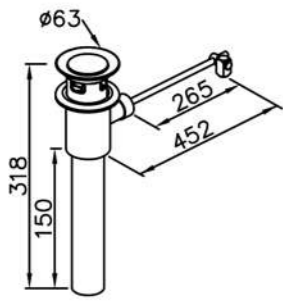

Plumbing Fitting

: mm 1/2

6502-A1-80CP
Pop-Up W / Tail Tube
& Overflow