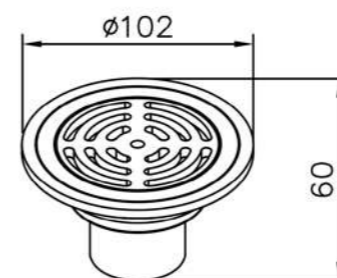

unit:mm

Multi-Function Floor Drain
Ø10cm

0305-04-79S1