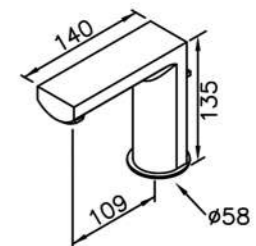

6790-N0-81CP
Tip-Touch Basin Faucet
W / Lift Rod (Cold Only)

REV.

3

SHENG TAI BRASSWARE CO., LTD.

DATE.

160715

REV.

3

SHENG TAI BRASSWARE CO., LTD.

DATE.

160715