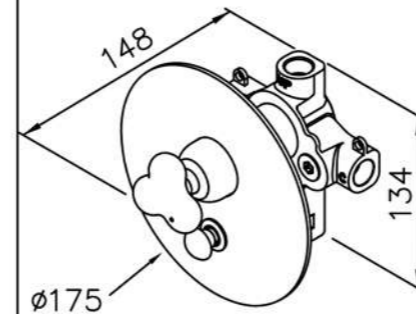

6903 series

: mm 4/4

Concealed Mixer Valve
W / Diverter & Check Valve
W / O Inlet Stop Version
6903-XW-80CW (1~4kg/cm²)

Concealed Mixer Valve
W / Check Valve
W / O Inlet Stop Version
6903-XM-80CW

Concealed Mixer Valve
W / Diverter & Check Valve
W / O Inlet Stop Version
6903-XX-80CW (4~6kg/cm²)