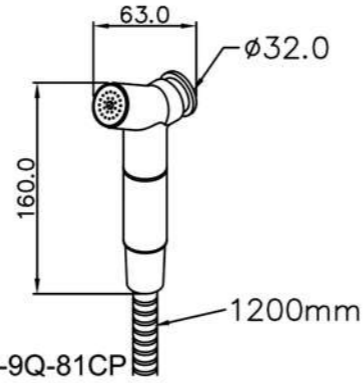

6875-9Q-81CP
Sprayer
W / 120cm Hose

6875-WS-82CP
Sprayer
W / 120 cm Hose
& Wall Bracket (Brass)

6875-WS-81CP
Sprayer
W / 120 cm Hose
& Wall Bracket (Plastic)

1200mm
6875-WS-83CP
Sprayer
W / 120 cm Hose
& Wall Bracket (Stainless steel)