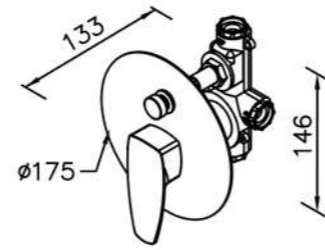

Concealed Mixer Valve
W / Diverter & Check Valve
W/O Inlet Stop Version
(Slimmed-Down Valve)
7779-XU-80CP(1~4 kg/cm²)