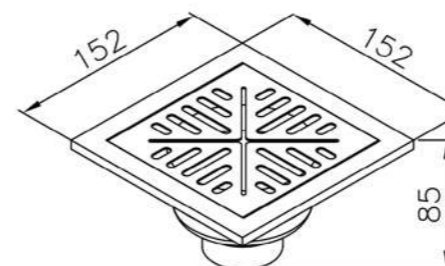

Multi-Function Floor Drain

10cmX10cm

0305-03-79S1