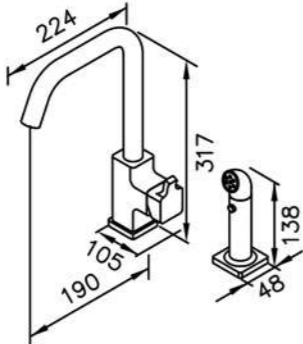

: mm 1/2

7909-90-80CP
Basin Faucet

7909-97-80CP
Kitchen Faucet

7909-94-80CP
Bath /Shower Mixer Body

7909-90-81CP
Basin Faucet
W / Lift Rod

7909-97-82CP
Kitchen Faucet
W / Spryer

7909-94-81CP
Bath /Shower Mixer
W/ Hand Shower
W/ Hose & Wall bracket