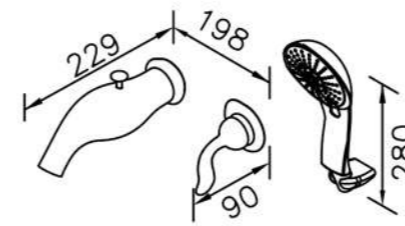

6781-X4-81CP
Bath / Shower Mixer
W/Hand Shower(Plastic)& 150cm
Hose & Wall Bracket