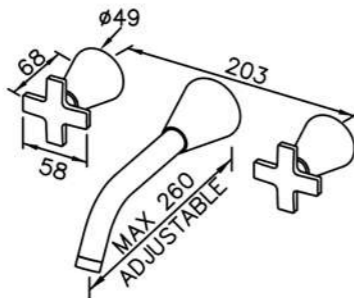

6874-92-80CP
Two-Handle
Wall-Mount Basin Faucet