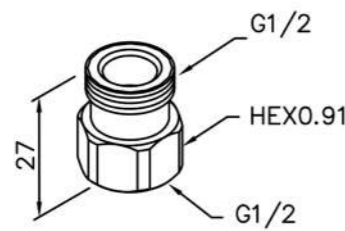

6783-WA-80CR
Connector For
7/16-24NS and 1/2-14NPSM

6874-YY-80CR
Swivel Tee G1/2

6874-KB-80CR
Connector
W / Check Valve & Filter

6874-YZ-80CR
Swivel Tee G1/2
W/Connector with Filter

6874-KA-80CR
Connector
W / Check Valve