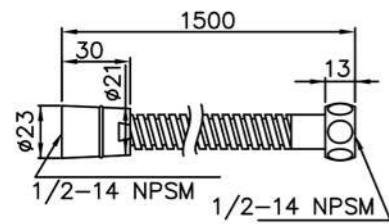

Hose

: mm 1/1

S150-FF-79CP
150cm Hose
(1/2" x 1/2")