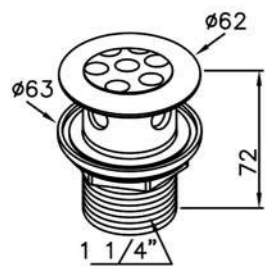

160715

Drain

: mm 1/1

6502-DR-82CP
Pop-Up & Overflow

6502-DR-83CP
Pop-Up 1-1/4"

6502-CG-82CP
7-Hole & Overflow

6502-CG-83CP
7-Hole 1-1/4"

6242-13-82CP
Turn-Over & Overflow