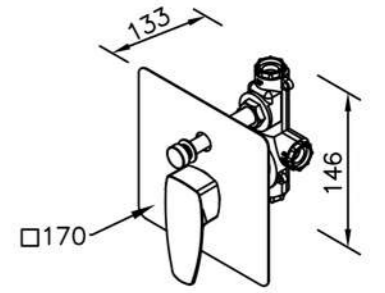

Concealed Mixer Valve
W / Diverter & Check Valve
W/O Inlet Stop Version
(Slimmed-Down Valve)
6779-XU-80CP(1~4 kg/cm²)