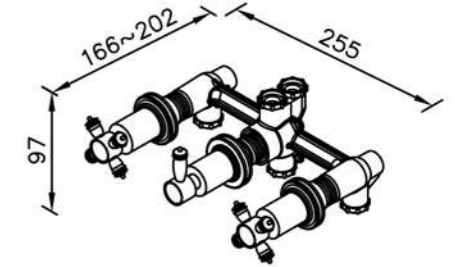

3-WAY Diverter(Two Inlets)
7803-W3-80CP

7803-W2-80CP

7803-W2-81CP

7803-W2-82CP

Three-Handle Valve
7803-Z0-80CP

7803-Z1-80CP

7803-Z2-80CP

7803-Z3-80CP