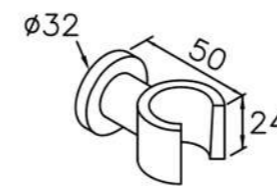

6757 / 7757 series (brass)

: mm 2/2

6796-9C-80CP
Wall Bracket