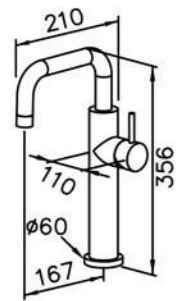

6770 / 7770 series (STAINLESS STEEL)

: mm 1/3

6770-90-81S1
Basin Faucet