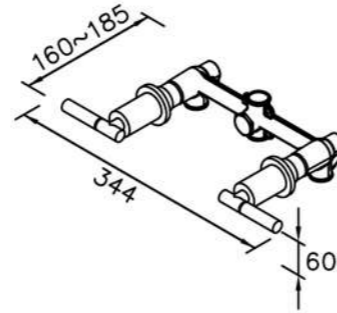

Two-Handle Valve
7880-9H-82CP
(Downward Outlet)