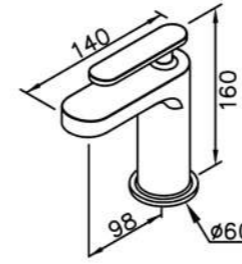

6922 series

: mm 1/2

6922-90-80CP
Basin Faucet
W / Angle-Adjusted Aerator