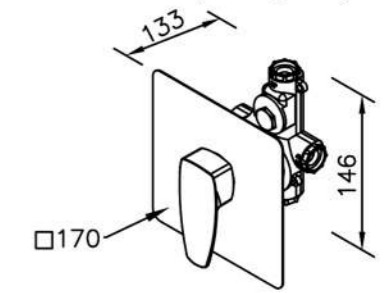

Concealed Mixer Valve
W / O Inlet Stop Version
(Slimmed-Down Valve)
6779-XN-80CP