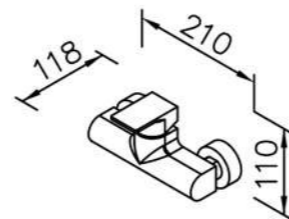

6790-93-80CP
Shower Mixer Body