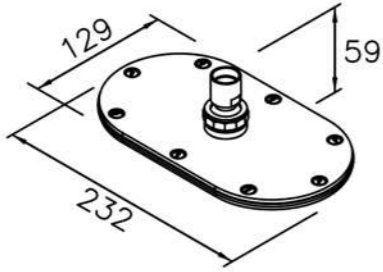

6920/7920series

: mm 3/3

6920-9V-80CP
Bath Spout

6920-AC-80CP
Showerhead (Brass)

6920-AB-80CP
Wall-Mounted
Showerhead (Brass)

6920-9W-80CP
Bath Spout

6920-9Y-80CP
Concealed Shower Valve
W / Diverter

6920-AD-81CP
Wall Supply
W / Hose 150cm