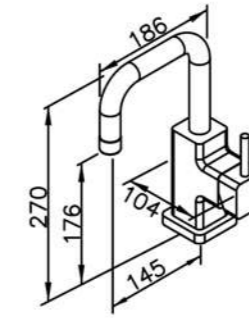

6909-91-81CP
Basin Faucet
W/Lift Rod