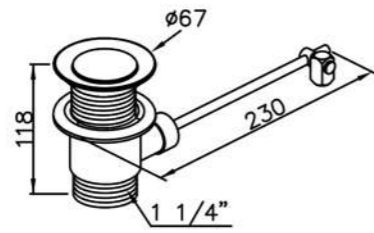

6502-DR-83CP
Pop-Up 1-1/4"