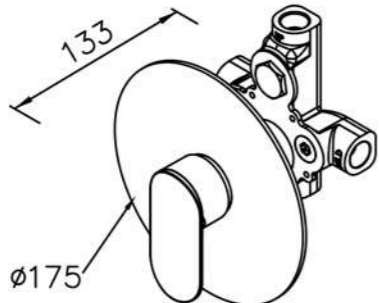

Concealed Mixer Valve
W / Check Valve
W / O Inlet Stop Version
6923-XM-80CP