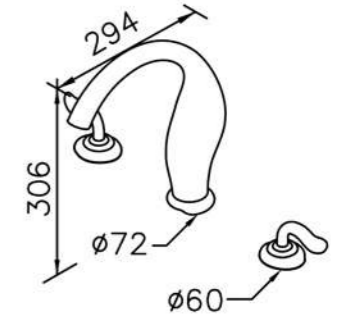

6781-M0-80CP
Two Handle Bathtub Faucet