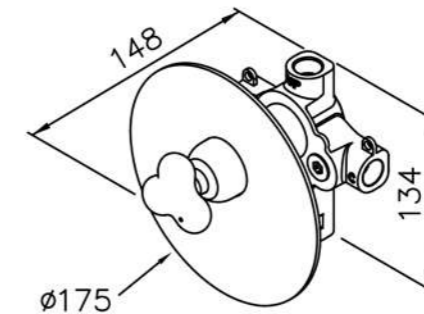

6903 series

: mm 4/4

Concealed Mixer Valve
W / Diverter & Check Valve
W / O Inlet Stop Version
6903-XW-80CW (1~4kg/cm²)

Concealed Mixer Valve
W / Check Valve
W / O Inlet Stop Version
6903-XM-80CW

Concealed Mixer Valve
W / Diverter & Check Valve
W / O Inlet Stop Version
6903-XX-80CW (4~6kg/cm²)