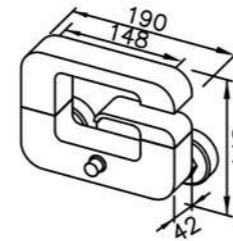

6904 series

: mm 2/2

6904-94-80CP
Bath / Shower Mixer Body
W / Flow Rate Adjusting Diverter
7904-94-80CP
Bath / Shower Mixer Body

6904-93-80CP
Shower Mixer Body

6904-M0-80CP
Two-Handle Bathtub Faucet

6904-94-81CP
Bath / Shower Mixer
W / Hand Shower
W / Hose 150 cm
W / Wall Bracket