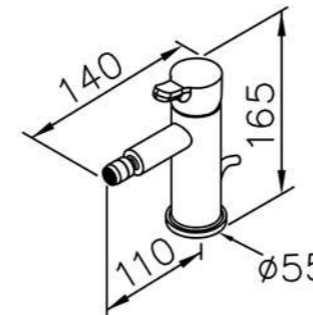

6766-99-81CP
Bidet Mixer