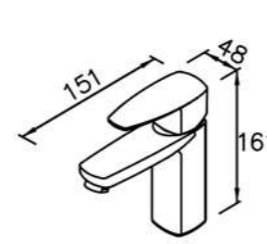

6777-G2-80CP Cold & Hot
Water Drinking Faucet
(Lead-Free Brass)

7777-9C-80CP
Adjustable Wall Bracket

0777-9S-79CP
Hand Shower (Plastic)

6779 / 7779 series

: mm 1/4

6779-90-80CP
Basin Faucet

8779-90-80CP
Basin Faucet
W / Push-Button & Tail Tube
W / P-Trap
W / Angle Stops