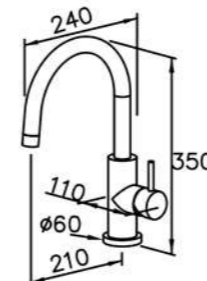

6771-97-80CP
Kitchen Faucet