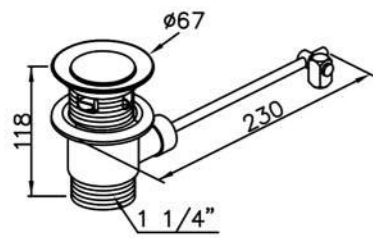

Drain

: mm 1/1

6502-DR-82CP
Pop-Up & Overflow