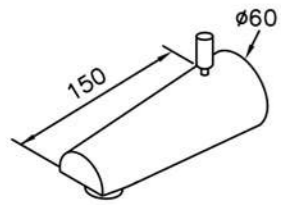

6874-9W-81CP
Tub Spout W / Diverter