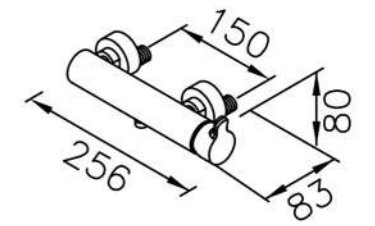

6766-93-81CP
Shower Mixer W/Hand Shower
W/150cm Hose & Wall Bracket

6766-94-81CP
Bath /Shower Mixer
W/ Hand Shower
W/ Hose & Wall Bracket

0758-9C-79CP
Wall Bracket (Plastic)

0766-9S-79CP
Hand Shower (Plastic)