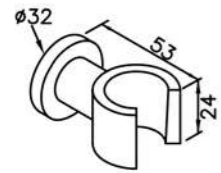

: mm 2/3

6796-9J-82CP
Valve & Hand Shower
(Cold Only)

6796-Y5-80CP
Valve W/ Handle

7796-Y5-80CP
Valve W/ Handle

6796-9C-80CP
Wall Bracket

6796-Y7-80CP
Valve

7796-Y7-80CP
Valve

0758-9C-7900
Wall Bracket
(Plastic / White)