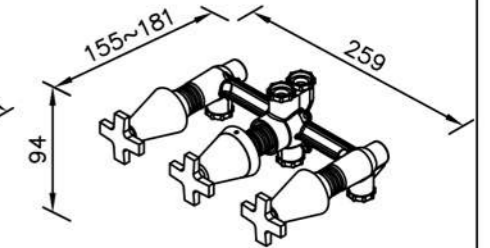

Three-Handle Valve
7874-Z3-81CP

REV. 3

SHENG TAI BRASSWARE CO., LTD.

DATE. 160715