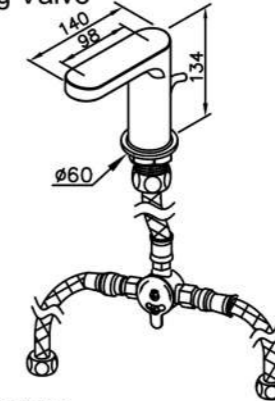

6922-N1-81CP
Tip-Touch Basin Faucet
W / Mixing Valve & Lift Rod