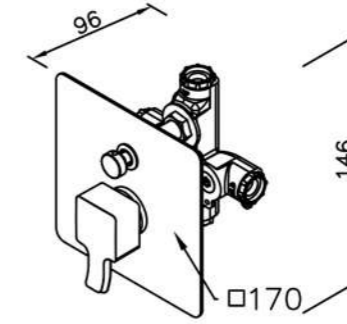

Concealed Mixer Valve
W / Diverter & Check Valve
W / Inlet Stop Version
7909-XY-80CP(1~4 kg/cm²)