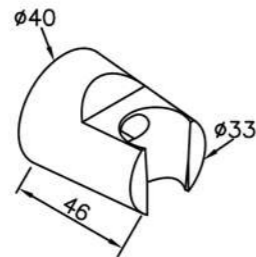

0758-9C-79CP
Wall Bracket
(Plastic / CP)