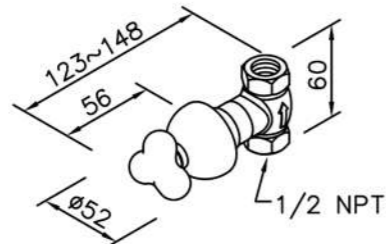

7903-Z2-81CP

7903-Z3-81CP

7903-9H-81CP
Two-Handle Valve
(Upward Outlet)

6903-VA-80CP
Water Valve(Cold Only)

6920-9V-80CP
Bath Spout

7903-9H-82CP
Two-Handle Valve
(Downward Outlet)

6903-VB-80CP
Water Valve(Hot Only)