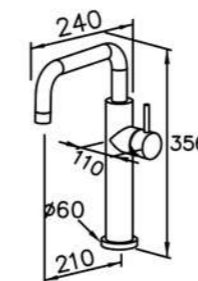

6771-96-80CP
Kitchen Faucet