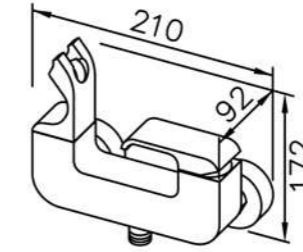

6904 series

: mm 2/2

6904-94-80CP
Bath / Shower Mixer Body
W / Flow Rate Adjusting Diverter
7904-94-80CP
Bath / Shower Mixer Body

6904-93-80CP
Shower Mixer Body

6904-M0-80CP
Two-Handle Bathtub Faucet

6904-94-81CP
Bath / Shower Mixer
W / Hand Shower
W / Hose 150 cm
W / Wall Bracket