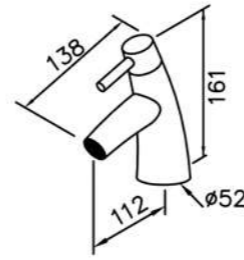

Concealed Mixer Valve
W / Diverter & Check Valve
W / Inlet Stop Version
7779-XZ-80CP(4~6 kg/cm²)

REV.

3

SHENG TAI BRASSWARE CO., LTD.

DATE.

160715

6780 series

: mm 1/2