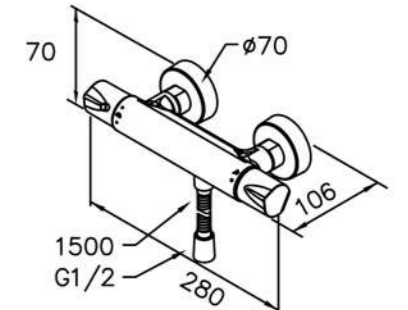

6926-T3-85CP
Thermostatic Shower Mixer Body
W / Hose 150cm