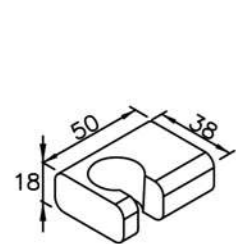

6909-9C-80CP
Wall Bracket