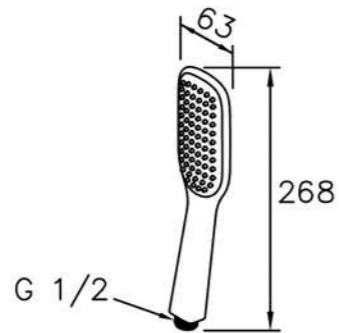

6779-9V-81CP
Tub Spout W/ Diverter
& Pipe Nipple

6779-9W-8

6904-AB-80CP
Wall-Mounted
Showerhead(Plastic)

6904-AS-80CP
Ceiling-Mounted
Showerhead(Plastic)

6779-9W-81CP
Tub Spout W / Pipe Nipple

0904-9S-79CP
Hand Shower (Plastic)