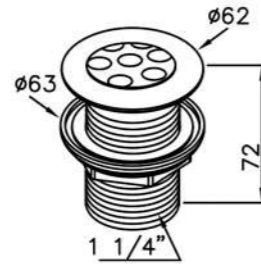

160715

Drain

: mm 1/1

6502-DR-82CP
Pop-Up & Overflow

6502-DR-83CP
Pop-Up 1-1/4"

6502-CG-82CP
7-Hole & Overflow

6502-CG-83CP
7-Hole 1-1/4"

6242-13-82CP
Turn-Over & Overflow