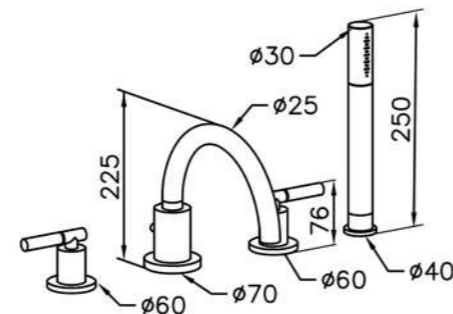

7906-M2-81CP
Two-Handle Bathtub Faucet
W/ Hand Shower

REV.

3

SHENG TAI BRASSWARE CO., LTD.

DATE.

160715