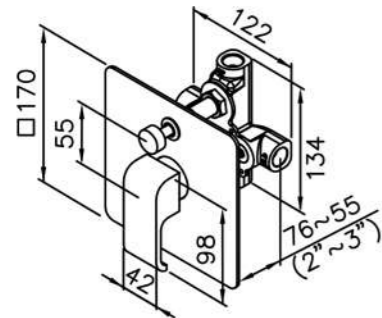

Concealed Mixer Valve
W / Diverter & Check Valve
W / Inlet Stop Version
6904-XZ-80CW (4~6kg/cm²)