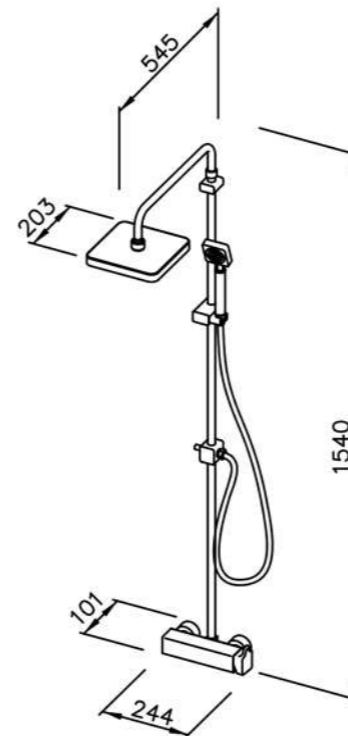

7909-BF-80CP
RainShower System
W/Hand Shower & 150cm Hose
W/Ceiling-Mounted
8"Showerhead(Brass)