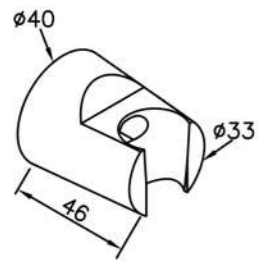

: mm 2/3

6796-9J-82CP
Valve & Hand Shower
(Cold Only)

6796-Y5-80CP
Valve W/ Handle

7796-Y5-80CP
Valve W/ Handle

6796-9C-80CP
Wall Bracket

6796-Y7-80CP
Valve

7796-Y7-80CP
Valve

0758-9C-7900
Wall Bracket
(Plastic / White)