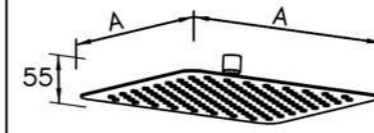

6919 series

: mm 1/1