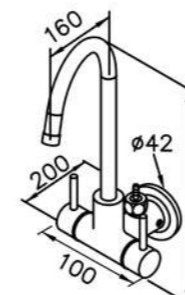

6796-97-80CP
RO Faucet
(Wall-Mounted / Cold Only)