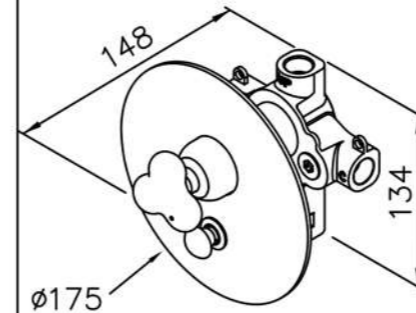

Concealed Mixer Valve
W / Diverter & Check Valve
W / Inlet Stop Version
6903-XY-80CW (1~4kg/cm²)