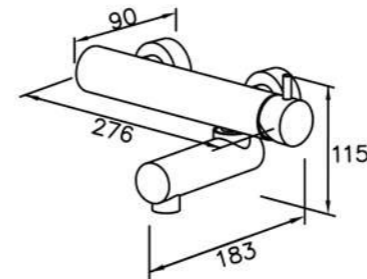

6771 / 7771 series (BRASS)

: mm 3/3

6771-W0-80CP
Bath Mixer