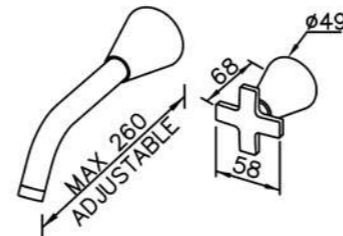

6874-V8-80CP
Single-Handle Wall-Mounted
Basin Faucet (Cold Only)

REV. 3

SHENG TAI BRASSWARE CO., LTD.

DATE. 160715