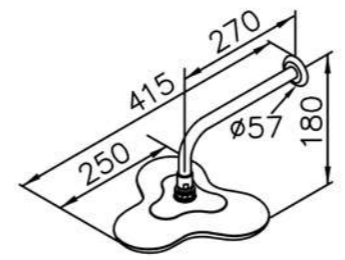

Wall-Mounted Showerhead
6903-AB-8007