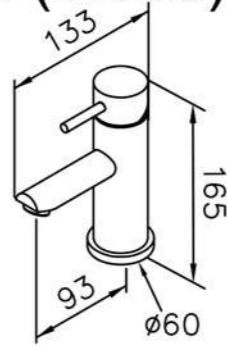

6757 / 7757 series (brass)

mm 1/2

6757-90-80CP
Basin Faucet

6757-91-80CP
Basin Faucet

6757-9C-80CP
Wall Bracket

7757-90-80CP
Basin Faucet
(Extra-Length Type)

7757-91-80CP
Basin Faucet
(Extra-Length Type)

6757-9S-81CP
Hand Shower
W/Hose 150cm