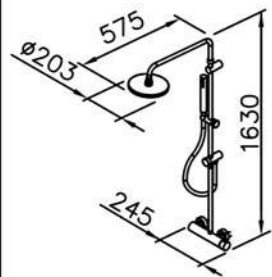

6765-BF-80MA
Rainshower System