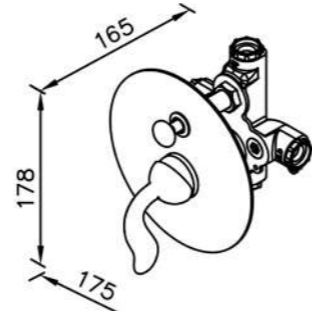

6781-X4-80CP
Bath / Shower Mixer Body

7781-9C-80CP
Adjustable Wall Bracket

0781-9S-79CP
Hand Shower(Plastic)

6781 series

: mm 2/2

6781-XM-80CP
Concealed Mixer Valve
W/Check Valve
W/O Inlet Stop Version

6781-XP-80CP
Concealed Mixer Valve
W/Check Valve
W/ Inlet Stop Version