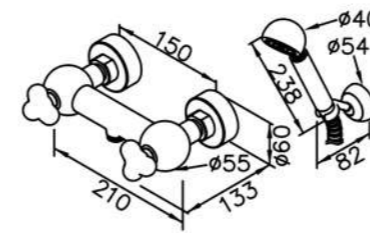

6903-93-81CP
Shower Mixer W / Hand Shower & Hose 150cm & Wall Bracket