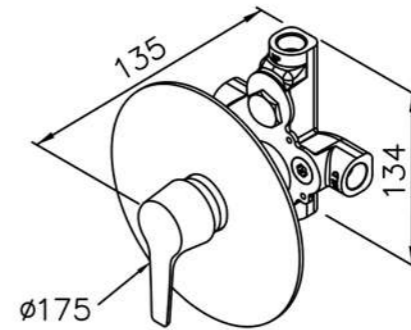

6927-90-81CP
Basin Faucet
W / Lift Rod

7927-90-80CP
Basin Faucet

6757-9S-81CP
Hand Shower
W / Hose 150cm

6927 series

: mm 2/2

Concealed Mixer Valve
W / Diverter & Check Valve
W / O Inlet Stop Version
6927-XW-80CP (1~4kg/cm²)