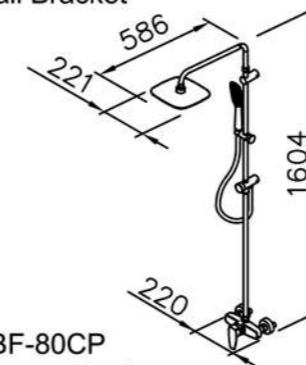

6779-BF-80CP
Rainshower System

REV.

3

SHENG TAI BRASSWARE CO., LTD.

DATE.

160715

REV.

3

SHENG TAI BRASSWARE CO., LTD.

DATE.

160715