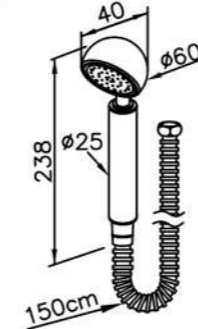

6903-WK-81CW
Sprayer W / Stand W / Hose 150cm

6903-9S-81CP
Hand Shower W / Hose 150cm

6903-9C-80CP
Wall Bracket

6903-9K-8000
Wall Bracket

Kitchen Faucet (Wall-Mounted / Cold Only)
6903-L1-80CP
W / Brass-Sheet Flange
7903-L1-80CP
W / Forged-Brass Flange