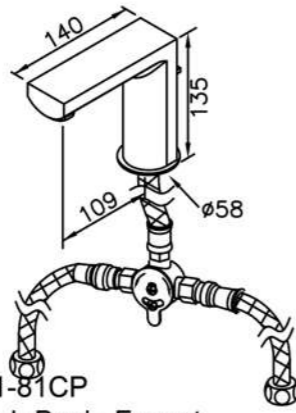

6790-99-81CP
Bidet Mixer

6909-9C-80CP
Wall Bracket

6790-N1-80CP
Tip-Touch Basin Faucet
W / Mixing Valve

6790-N1-81CP
Tip-Touch Basin Faucet
W / Mixing Valve & Lift Rod

6790-9S-81CP
Hand Shower (Plastic)
W / Hose 150cm