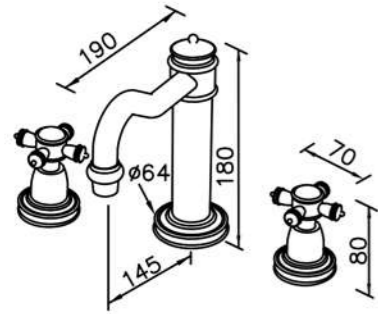

6803 series

: mm 1/1

6803-90-80CP
Two-Handle
Widespread Basin Faucet