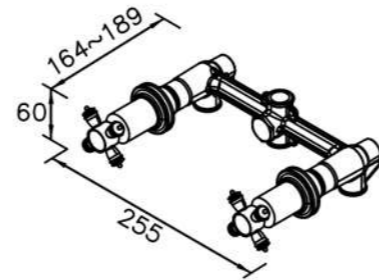

6803-AH-80CP
Showerhead

6803-9W-80CP
Tub Spout

7803-VA-80CP
Water Valve (Cold Only)

7803-VB-80CP
Water Valve (Hot Only)

Two-Handle Valve
7803-9H-81CP
(Upward Outlet)
7803-9H-82CP
(Downward Outlet)

REV.

3

SHENG TAI BRASSWARE CO., LTD.