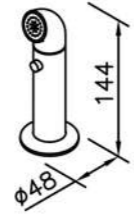

3

SHENG TAI BRASSWARE CO., LTD.

DATE.

160715

6780 series

: mm 2/2

6780-96-82CP
Kitchen Faucet
W / Sprayer

6766-WK-81CP
Sprayer W / Stand
& Hose 150cm