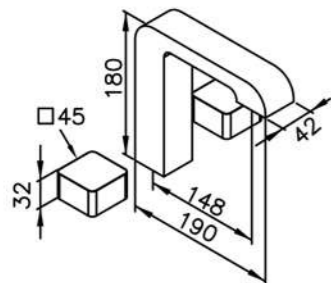

6904-98-80CP
Two-Handle Kitchen Faucet