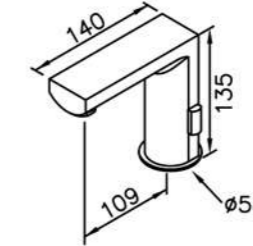

6790-N2-80CP
Tip-Touch Basin Mixer