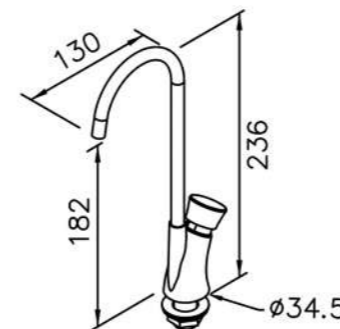

7780-G5-80S1
Water Drinking Faucet
(Stainless Steel)