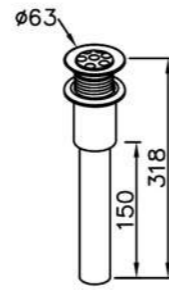

6502-N5-80CP
7-Hole W / Tail Tube