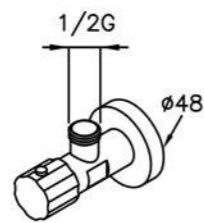

6874-Y6-80CP
Angle Stop W / Handle 1/2G