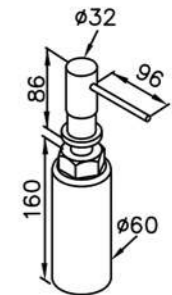

6771-26-80CP
Soap Dispenser