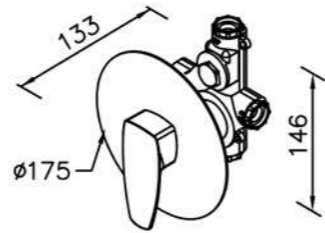

Concealed Mixer Valve
W / O Inlet Stop Version
(Slimmed-Down Valve)
7779-XN-80CP