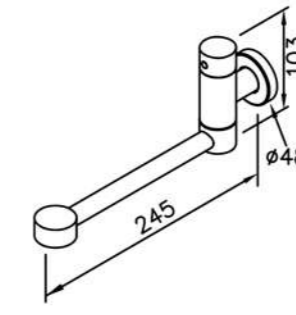

6796-9F-80CP
Kitchen Faucet
(Wall Mounted / Cold Only)