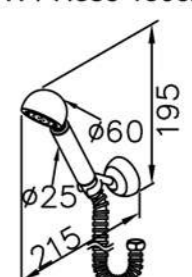

Rain Shower

Central Spray

7903-9T-80CP
Slide Bar Set
W / Hand Shower
W / Hose 150cm

6903-AS-8007
Ceiling-Mounted
Showerhead

6903-AC-8007
Showerhead

6903-9S-82CW
Hand Shower
W / Hose 150cm
W / Wall Bracket

REV.