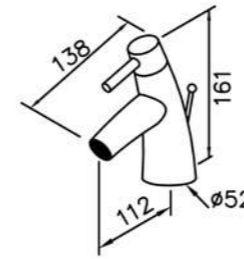

6780-90-81CP
Basin Faucet
W / Lift Rod