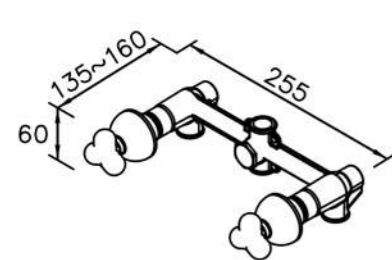

7903-Z2-81CP

7903-Z3-81CP

7903-9H-81CP
Two-Handle Valve
(Upward Outlet)

6903-VA-80CP
Water Valve(Cold Only)

6920-9V-80CP
Bath Spout

7903-9H-82CP
Two-Handle Valve
(Downward Outlet)

6903-VB-80CP
Water Valve(Hot Only)