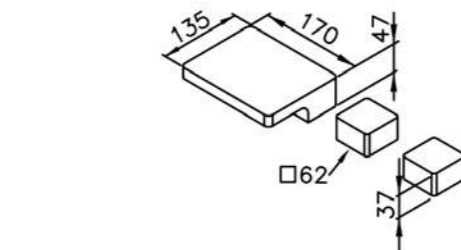

6909-M0-80CP
Two-Handle Bathtub Faucet