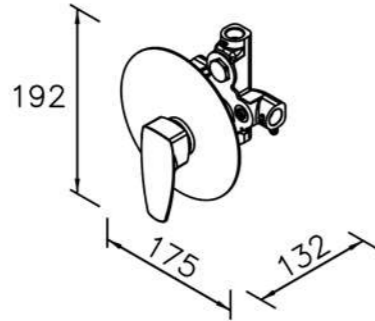

Concealed Mixer Valve
W / Check Valve
W / O Inlet Stop Version
7779-XM-80CP