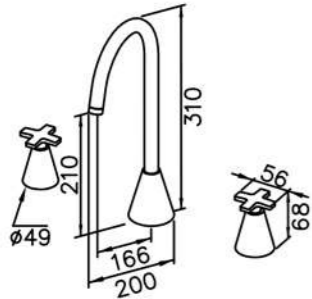

6874-AH-80CP
Showerhead

6874-AB-80CP
Showerhead

6874-9W-81CP
Tub Spout W / Diverter

6874-VA-80CP
Water Valve (Cold Only)

6874-VB-80CP
Water Valve (Hot Only)

6874-91-80CP
Two-Handle
Widespread Basin Faucet

Two-Handle Valve
6874-9H-81CP
(Upward Outlet)