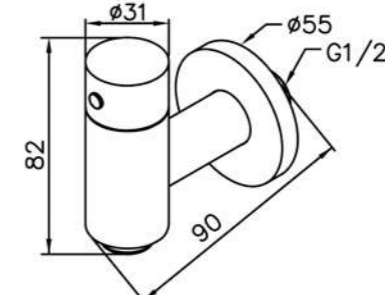

6796-L7-80CP
Hose Bib

6796-L7-80S1
Hose Bib
(Stainless Steel)

6796-L7-81S1
Hose Bib
(Water Flow Rate Adjustable)
(Stainless Steel)

6796-XQ-80CP
Mixer Valve
W/Adjustable Valve & Sprayer
& Bracket & 120cm Hose