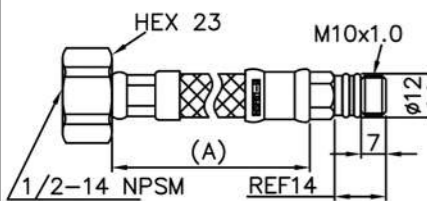

S150-FM-79CP
150cm Hose
(1/2" x M15)

S120-F0-79CP
120cm Hose
(1/2" x 1/2")

Stainless Steel Braided Hose
(1/2" x 1/2")
S030-FF-7900 A:300mm

Stainless Steel Braided Hose
(1/2" x 1/2")
S045-FF-7900 A:450mm

Stainless Steel Braided Hose
(1/2" x 1/2")
S060-FF-7900 A:600mm