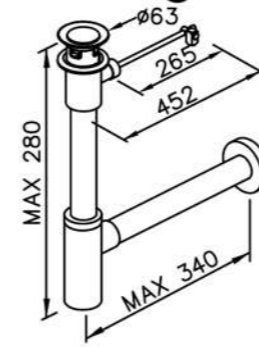

6502-A1-81CP
Pop-Up With Overflow
W / Tail Tube
W / T-Trap(6502-T1-80CP)

6502-A3-81CP
Push-Button With Overflow
W / Tail Tube
W / T-Trap(6502-T1-80CP)

6502-A5-81CP
7-Hole With Overflow
W / Tail Tube
W / T-Trap(6502-T1-80CP)