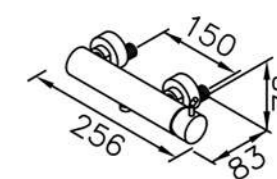

0759-AD-22CP
Wall Supply(Brass)

6759-9T-81CP
Slide Bar Set(Brass)
W / Hand Shower(Plastic)
W / Hose 150cm

6759-9T-80CP
Slide Bar Set(Brass)

6768 series

: mm 1/1

6768-90-80CP
Basin Faucet

6768-93-81CP
Shower Mixer
W / Hand Shower
W / Hose 150cm
W / Wall Bracket