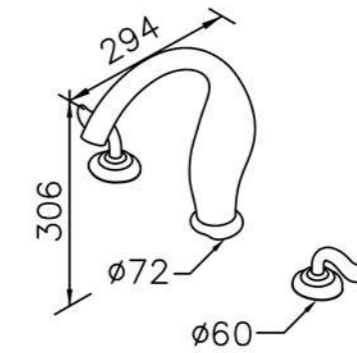

6781-98-80CP
Two-Handle Kitchen Faucet