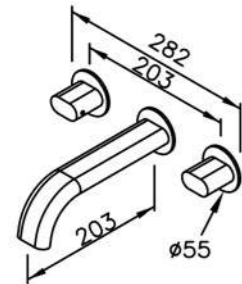

6920-92-80CP
Two-Handle
Wall-Mounted
Basin Faucet