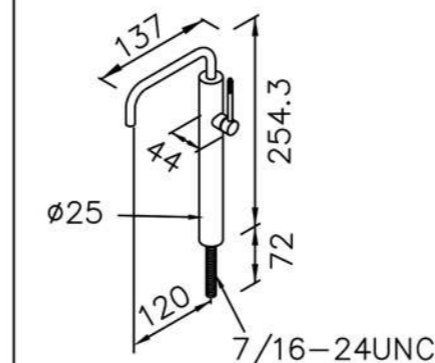

6770-A1-80S1 200mm
Showerhead

6770-A3-80PB 300mm
Showerhead

6770-A5-80S1 500mm
Showerhead

6770-G0-80P1
Water Drinking Faucet

6770-WK-82S1
Sprayer W / Stand & 150 cm Hose
& Connector (M15x1.0x1/2\"/>

6770-G0-80S1
Water Drinking Faucet