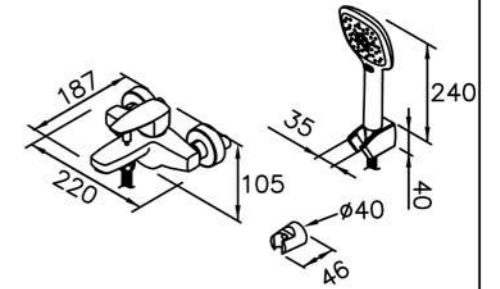

6779-94-82CP
Bath / Shower Mixer
W / Hand Shower
W / 150cm Hose
W / Wall Bracket(2pcs)