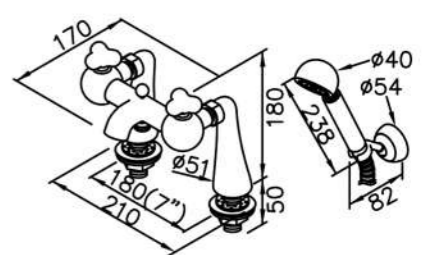

6903-U0-81CP
Rim Mounted Bath / Shower Mixer W / Hand Shower & Hose 150cm & Wall Bracket

6903 series

: mm 3/4

6903-9Q-81CP
Sprayer (Push Valve)
& 120 cm Hose

7903-9Q-81CP
Sprayer (Click-Lock Valve)
& 120 cm Hose