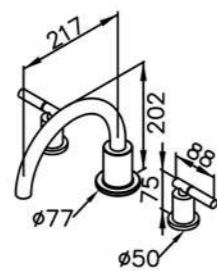

7906-M0-80CP
Two-Handle Bathtub Faucet
W / Swivel Spout