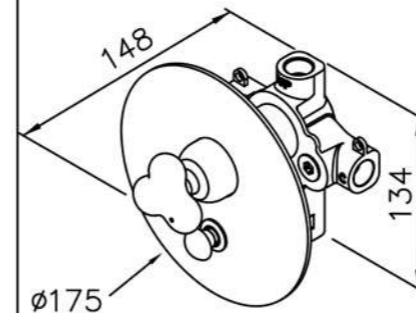

6903 series

: mm 4/4

Concealed Mixer Valve
W / Diverter & Check Valve
W / O Inlet Stop Version
6903-XW-80CW (1~4kg/cm²)