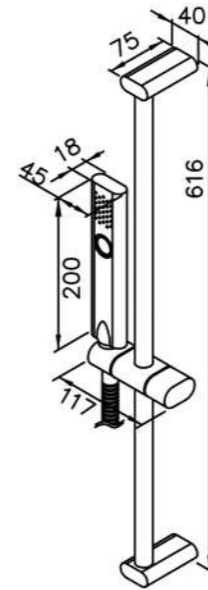

6920-9S-81CP
Hand Shower
W / Hose 150cm

6920-9C-80CP
Wall Bracket

6920-93-80CP
Shower Mixer Body

6920-W0-80CP
Two-Handle
Wall-Mounted
Bath Mixer

6920-9C-81CP
Wall Bracket

6920/7920series

: mm 2/3

6920-9T-81CP
Slide Bar Set
W / Hand Shower
W / Hose 150 cm