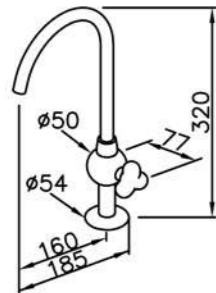

6903-9D-80CP
Kitchen Faucet (Cold Only)