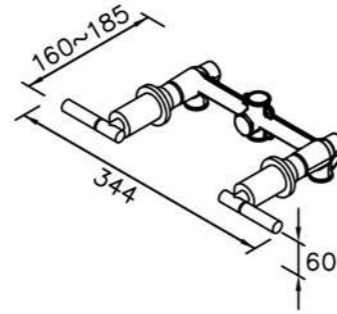

6880-VB-80CP
Water Valve (Hot Only)

6880 series

: mm 2/3

6880-90-80CP
Two-Handle Widespread
Basin Faucet

6880-91-80CP
Two-Handle Widespread
Basin Faucet

Two-Handle Valve
7880-9H-81CP
(Upward Outlet)

6880-90-81CP
Two-Handle Widespread
Basin Faucet W / Lift Rod