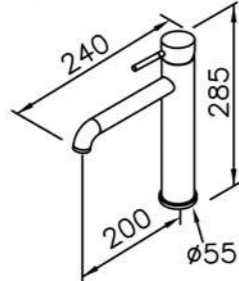

6765-96-80MA
Kitchen Faucet
Swivel Spout