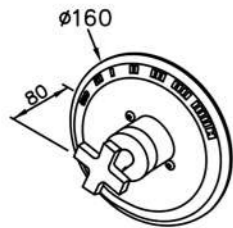

6874-9Y-80CP
Single-Handle Pressure
Balanced Bath Valve