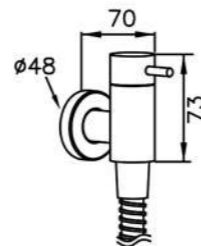

7796-Y5-81CP
Valve W/ Handle
(Water Flow Rate Adjustable)