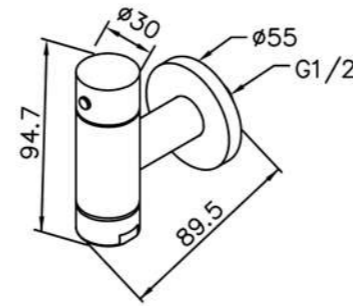

6796-L7-80CP
Hose Bib

6796-L7-80S1
Hose Bib
(Stainless Steel)

6796-L7-81S1
Hose Bib
(Water Flow Rate Adjustable)
(Stainless Steel)

6796-XQ-80CP
Mixer Valve
W/Adjustable Valve & Sprayer
& Bracket & 120cm Hose