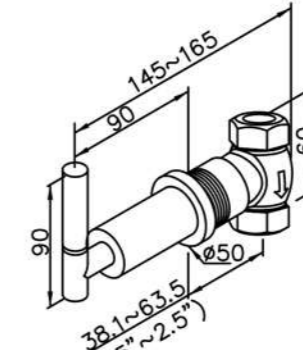

6880-VA-80CP
Water Valve (Cold Only)