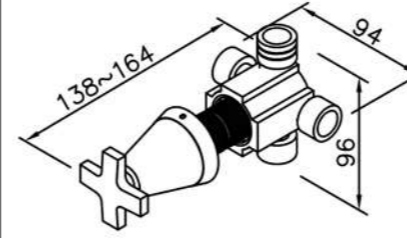

6874 series

: mm 2/2

3-Way Diverter (One Inlet)
7874-WC-80CP