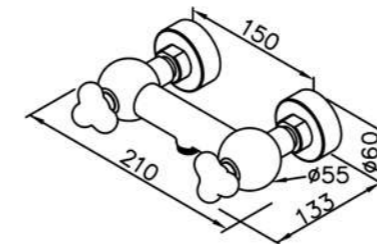

6903-93-80CP
Shower Mixer Body