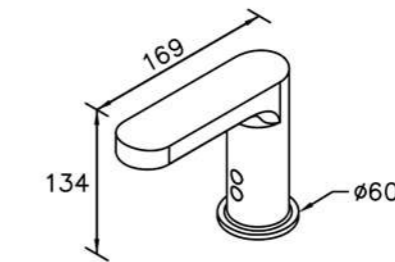

6923-S0-81CP
Electronic Basin Sensor
Faucet (Cold Only)(AC)