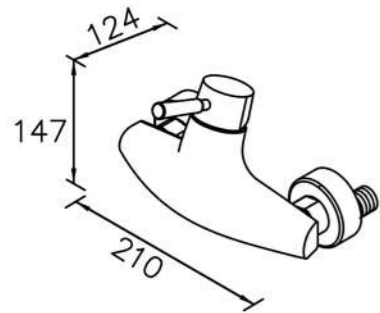

7780-93-80CU
Shower Mixer Body
(Antimicrobial Copper Handle)