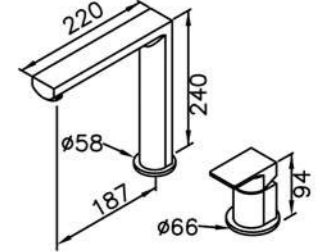

6790-X6-80CP
Single-Handle Kitchen Faucet