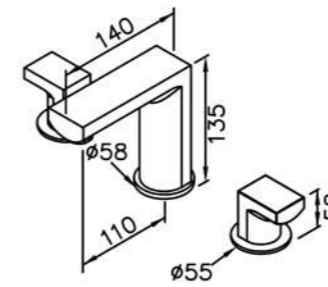

6790-91-80CP
Two-Handle Lavatory Faucet