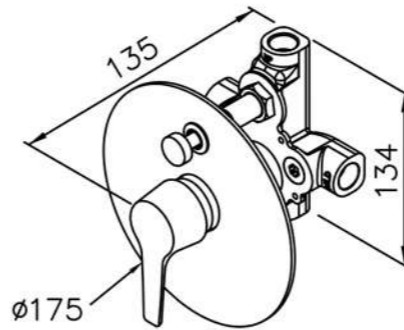

6927-90-81CP
Basin Faucet
W / Lift Rod

7927-90-80CP
Basin Faucet

6757-9S-81CP
Hand Shower
W / Hose 150cm

6927 series

: mm 2/2

Concealed Mixer Valve
W / Diverter & Check Valve
W / O Inlet Stop Version
6927-XW-80CP (1~4kg/cm²)