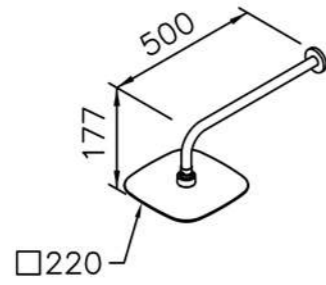

6904-9S-82CP
Hand Shower
W / Wall Bracket
W / Hose 150cm

0904-9S-79CP
Hand Shower (Plastic)

6904-AC-80CP
Showerhead 22*22cm
(Plastic)

6906 series

: mm 1/1

Concealed Mixer Valve
W / Diverter & Check Valve
W / O Inlet Stop Version
6904-XW-80CW (1~4kg/cm²)