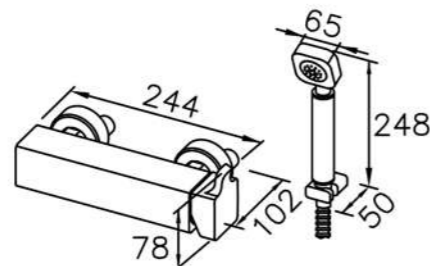

7909-99-81CP
Bidet Mixer

7909-9C-80CP
Adjustable Wall Bracket

6909-9C-80CP
Wall Bracket(Brass)

7909-93-80CP
Shower Mixer Body

7909-93-81CP
Shower Mixer
W/ Hand Shower
W/ Hose & Wall bracket

6909-9S-81CP
Handle Shower W/ Hose