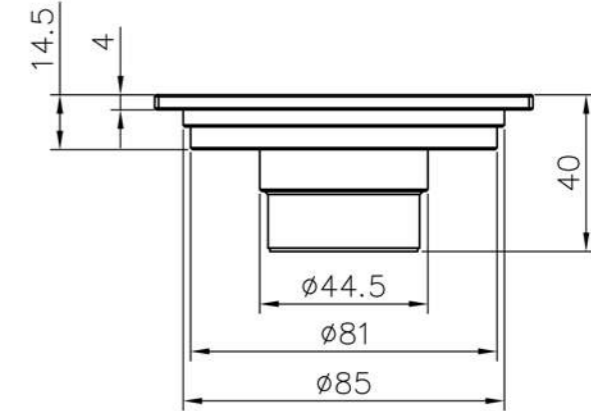

Stainless Steel Braided Hose
(1/2" x M10)
S030-FM-7900 A:300mm

Stainless Steel Braided Hose
(1/2" x M10)
S045-FM-7900 A:450mm

Stainless Steel Braided Hose
(1/2" x M10)
S060-FM-7900 A:600mm

Floor Drain

0303-61-79CP