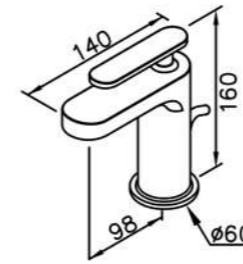

6922-90-81CP
Single-Handle Lavatory Faucet
W / Lift Rod