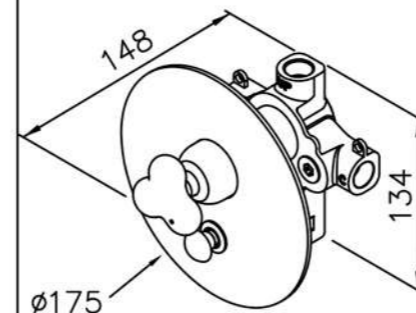

Concealed Mixer Valve
W / Diverter & Check Valve
W / Inlet Stop Version
6903-XZ-80CW (4~6kg/cm²)

REV.

3

SHENG TAI BRASSWARE CO., LTD.

DATE.

160715

REV.

3

SHENG TAI BRASSWARE CO., LTD.

DATE.

160715