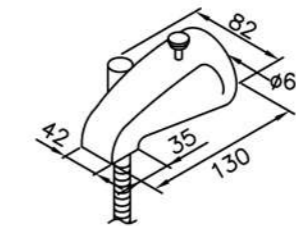

6746-A0-80CP
3/4" Brass Diverter Spout
W / 3/4" x 1/2" Brass Bushing
W / Hose Connector