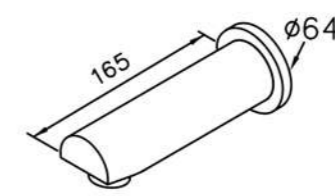

6796-9C-80CP
Wall Bracket

0758-9C-79CP
Wall Bracket
(Plastic / CP)

6998-9C-80CP
Wall Bracket
(Stainless steel / CP)

6880 series

: mm 1/3

6880-AH-80CP
Showerhead

6880-9W-80CP
Top Spout

0876-AS-79CP
Showerhead
(Plastic)