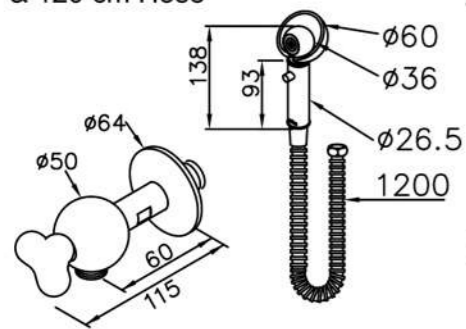

7903-WS-82CP
Sprayer (Click-Lock Valve)
W / Wall Bracket
& 120 cm Hose & Angle Stop

6903-WS-82CP
Sprayer (Push Valve)
W / Wall Bracket
& 120 cm Hose & Angle Stop