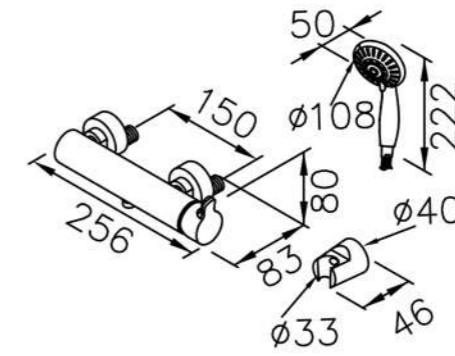

6766-93-80CP
Shower Mixer Body

6766-93-81CP
Shower Mixer W/Hand Shower
W/150cm Hose & Wall Bracket