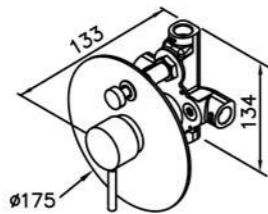

Concealed Mixer Valve
W / Diverter & Check Valve
W/O Inlet Stop Version
6765-XW-80MA(1~4 kg/cm²)
6765-XX-80MA(4~6 kg/cm²)