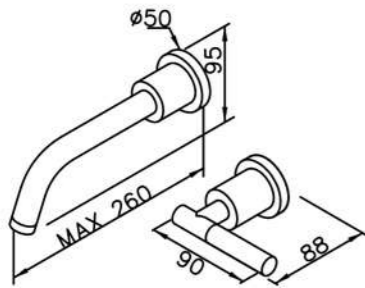

6880-V8-80CP
Single-Handle Wall-Mounted
Lavatory Faucet (Cold Only)