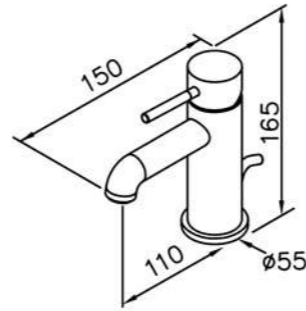

6757-9G-82CP
Sprayer
W/120cm Hose & Bracket

6765/7765/8765 series

mm 1/3

6765-90-80MA
Basin Faucet

8765-90-80MA
Basin Faucet
W / Push-Button & Tail Tube
W / P-Trap
W / Angle Stops

6765-90-81MA
Basin Faucet W / Lift Rod