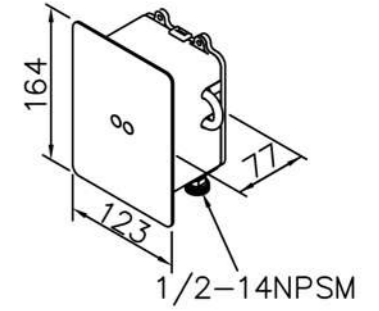

6502-CB-80CP
Insert Spacer
O.D 58*H33mm

6746-02-80CP
1/2" Brass Diverter Spout

6746-A0-80CP
3/4" Brass Diverter Spout
W / 3/4" x 1/2" Brass Bushing
W / Hose Connector

6618 Series

6618-S0-80S1
Electronic Urinal Flash Valve
(DC)
6618-S0-81S1
Electronic Urinal Flash Valve
(AC)