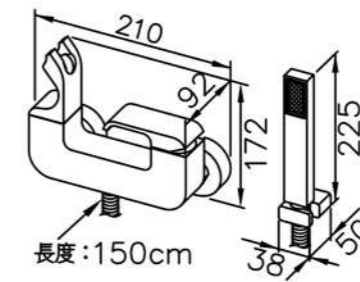

6904 series

: mm 2/2

6904-94-80CP
Bath / Shower Mixer Body
W / Flow Rate Adjusting Diverter
7904-94-80CP
Bath / Shower Mixer Body

6904-93-80CP
Shower Mixer Body

6904-M0-80CP
Two-Handle Bathtub Faucet

6904-94-81CP
Bath / Shower Mixer
W / Hand Shower
W / Hose 150 cm
W / Wall Bracket