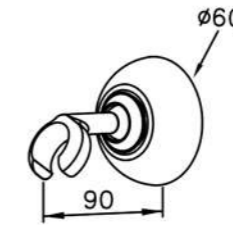

6903-WK-81CW
Sprayer W / Stand W / Hose 150cm

6903-9S-81CP
Hand Shower W / Hose 150cm

6903-9C-80CP
Wall Bracket

6903-9K-8000
Wall Bracket

Kitchen Faucet (Wall-Mounted / Cold Only)
6903-L1-80CP
W / Brass-Sheet Flange
7903-L1-80CP
W / Forged-Brass Flange