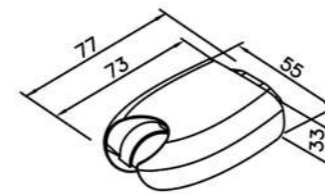

7781-9C-80CP
Adjustable Wall Bracket