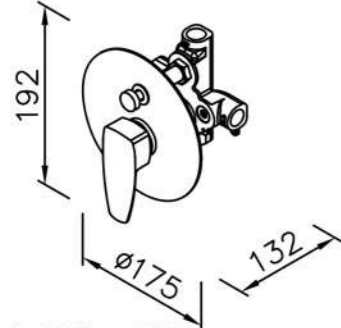

Concealed Mixer Valve
W / Diverter & Check Valve
W / Inlet Stop Version
7779-XY-80CP(1~4 kg/cm²)