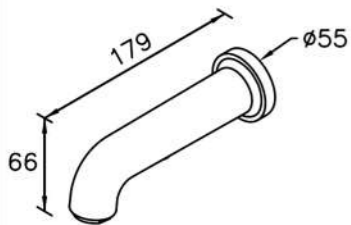

6765-9W-81CP
Tub Spout W / Pipe Nipple