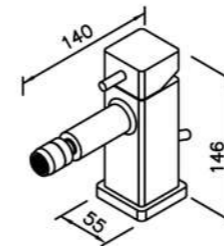

6909-99-81CP
Bidet Mixer