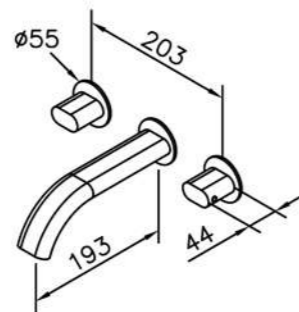

6920-9S-81CP
Hand Shower
W / Hose 150cm

6920-9C-80CP
Wall Bracket

6920-93-80CP
Shower Mixer Body

6920-W0-80CP
Two-Handle
Wall-Mounted
Bath Mixer

6920-9C-81CP
Wall Bracket

6920/7920series

: mm 2/3

6920-9T-81CP
Slide Bar Set
W / Hand Shower
W / Hose 150 cm