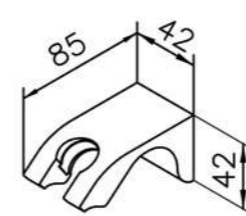

6904-9C-80CP
Wall Bracket