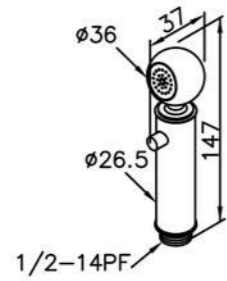

6903-U0-81CP
Rim Mounted Bath / Shower Mixer W / Hand Shower & Hose 150cm & Wall Bracket

6903 series

: mm 3/4

6903-9Q-81CP
Sprayer (Push Valve)
& 120 cm Hose

7903-9Q-81CP
Sprayer (Click-Lock Valve)
& 120 cm Hose