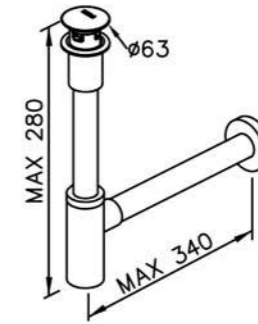

6502-A1-81CP
Pop-Up With Overflow
W / Tail Tube
W / T-Trap(6502-T1-80CP)

6502-A3-81CP
Push-Button With Overflow
W / Tail Tube
W / T-Trap(6502-T1-80CP)

6502-A5-81CP
7-Hole With Overflow
W / Tail Tube
W / T-Trap(6502-T1-80CP)