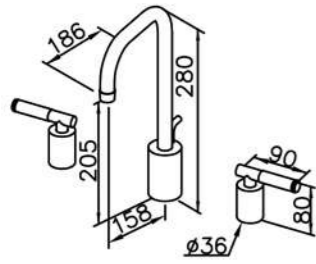

6880-VB-80CP
Water Valve (Hot Only)

6880 series

: mm 2/3

6880-90-80CP
Two-Handle Widespread
Basin Faucet

6880-91-80CP
Two-Handle Widespread
Basin Faucet

Two-Handle Valve
7880-9H-81CP
(Upward Outlet)

6880-90-81CP
Two-Handle Widespread
Basin Faucet W / Lift Rod