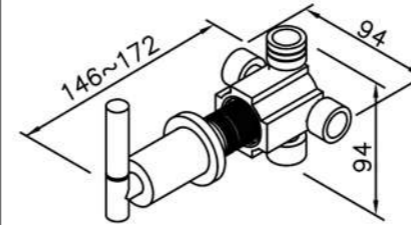

6880 series

: mm 3/3

3-Way Diverter (One Inlet)
7880-WC-80CP