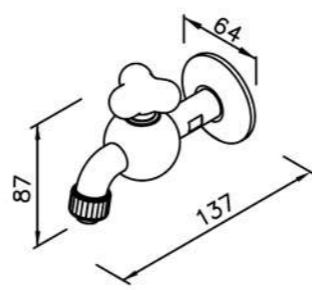

6903-U0-81CP
Rim Mounted Bath / Shower Mixer W / Hand Shower & Hose 150cm & Wall Bracket

6903 series

: mm 3/4

6903-9Q-81CP
Sprayer (Push Valve)
& 120 cm Hose

7903-9Q-81CP
Sprayer (Click-Lock Valve)
& 120 cm Hose