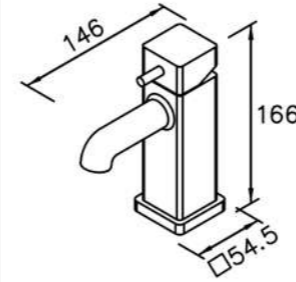

6909 series

: mm 1/4

6909-90-80CP
Basin Faucet