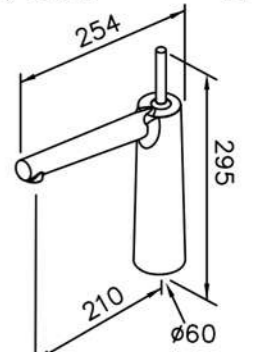

6923-M0-80CP
Single-Handle Bathtub Faucet
W / Swivel Spout

6926 series

: mm 1/1

6926-90-81CP
Basin Faucet
W/Lift Rod

6926-90-80CP
Basin Faucet

6926-96-80CP
Kitchen Faucet
Swivel Spout

7920-9C-80CP
Adjustable Wall Bracket