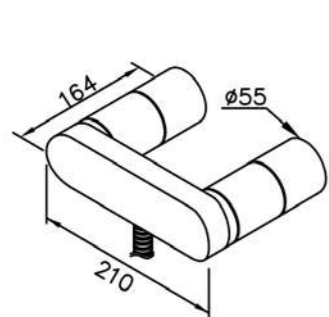

6922-93-80CP
Shower Mixer Body