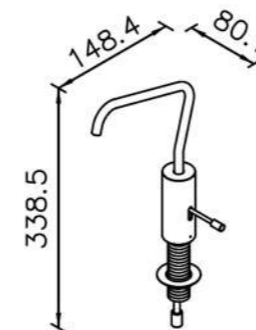

6777-G0-80CP Cold Only
Water Drinking Faucet
(Lead-Free Brass)

6777-G1-80CP Hot Only
Water Drinking Faucet
(Lead-Free Brass)

6777-G2-80CP Cold & Hot
Water Drinking Faucet
(Lead-Free Brass)

Duo Strainer

6302-W1-80CP
Duo Strainer