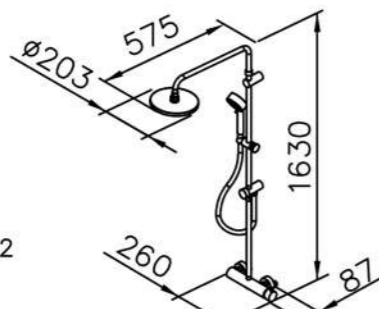

6757-BF-80CP
Rainshower System