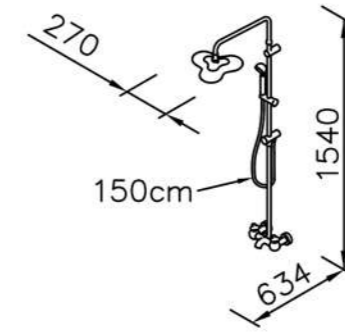

Bath / Rainshower System
6903-BD-80CP
Without Diverting Function