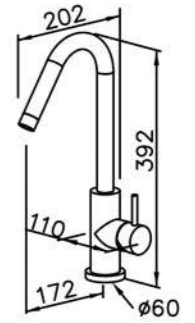

7771-96-80CP
Kitchen Faucet