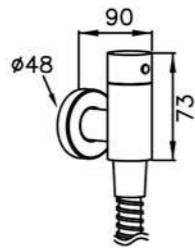

: mm 2/3

6796-9J-82CP
Valve & Hand Shower
(Cold Only)

6796-Y5-80CP
Valve W/ Handle

7796-Y5-80CP
Valve W/ Handle

6796-9C-80CP
Wall Bracket

6796-Y7-80CP
Valve

7796-Y7-80CP
Valve

0758-9C-7900
Wall Bracket
(Plastic / White)