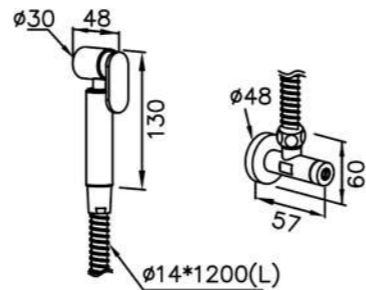

6771-WS-80CP
Sprayer W / Bracket

6874-Y7-80CP
Angle Stop 1/2G

6771-WS-85CP
Sprayer
W / 120cm Hose
& Bracket

6771-WS-82CP
Sprayer
W / 120cm Hose
& Angle Stop & Bracket

6771-9T-81CP
Slide Bar Set
W / Hand Shower
W / Hose 150cm