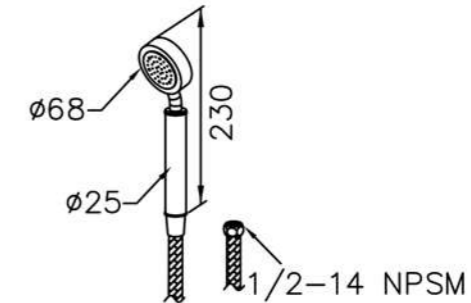

6771-AH-80CP
6" Showerhead

6771-9S-81CP
Hand Shower
W / Hose 150cm