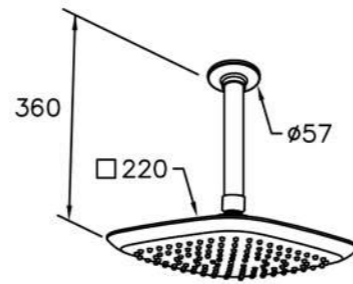

6904-AS-80CP
Ceiling-Mounted
Showerhead 22*22cm
(Plastic)