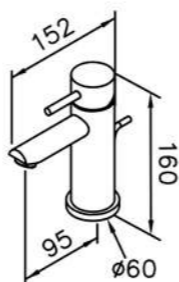

6767-91-80S1
Basin Faucet
W / Lift Rod