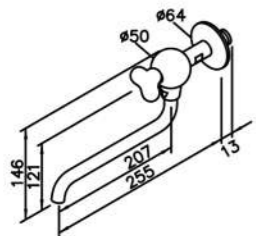

Kitchen Faucet (Wall-Mounted / Cold Only)
6903-L2-80CP
W / Brass-Sheet Flange
7903-L2-80CP
W / Forged-Brass Flange