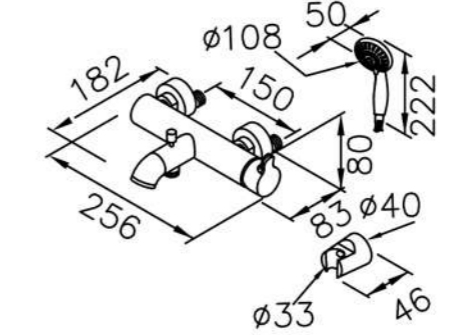

6766-93-80CP
Shower Mixer Body

6766-94-81CP
Bath /Shower Mixer
W/ Hand Shower
W/ Hose & Wall Bracket