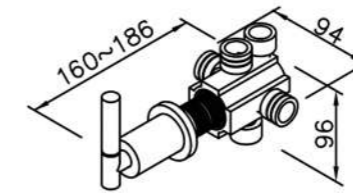

DATE.

160715

6880 series

: mm 3/3

3-Way Diverter (One Inlet)
7880-WC-80CP

3-Way Diverter (Two Inlets)
7880-W3-80CP

Three-Handle Valve
7880-Z0-81CP

REV.