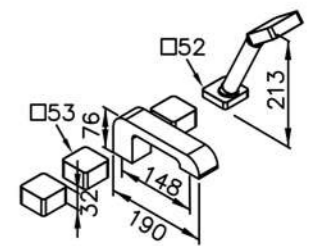

6904-M2-80CP
Three-Handle Bathtub Faucet
W / Hand Shower
W / Swivel Spout