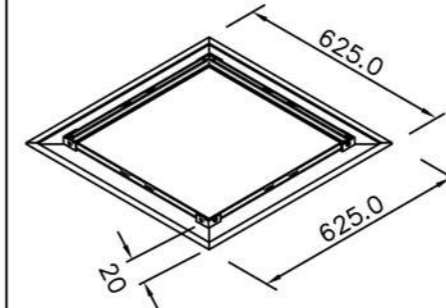

6919 series

: mm 1/1

Showerhead
6919-A3-80PB (A: 300mm)
6919-A4-80PB (A: 400mm)
6919-A5-80PB (A: 500mm)

6919-MA-80CP
Deck-Mounted Bath Spout

6919-WA-80CP
Wall-Mounted Bath Spout

6919-K5-80CN
Ceiling Showerhead Frame