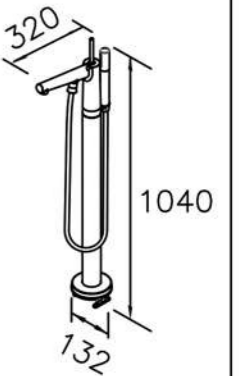

6757-9S-81CP
Hand Shower
W / Hose 150cm

6926-T3-85CP
Thermostatic Shower Mixer Body
W / Hose 150cm

6926-T4-85CP
Thermostatic Bath / Shower
Mixer Body
W / Hose 150cm

6926-TF-80CP
Thermostatic
Rainshower System