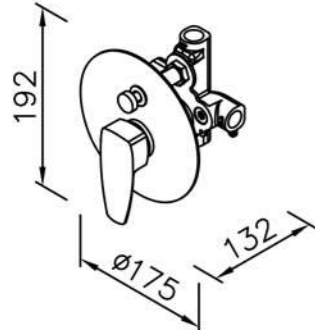

Concealed Mixer Valve
W / Diverter & Check Valve
W/O Inlet Stop Version
7779-XX-80CP(4~6 kg/cm²)