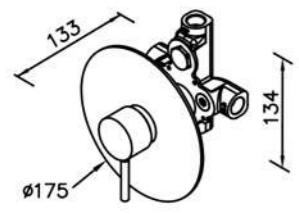

Concealed Mixer Valve
W / Check Valve
W/O Inlet Stop Version
6765-XM-80MA