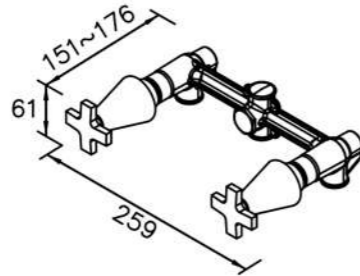

6874-AH-80CP
Showerhead

6874-AB-80CP
Showerhead

6874-9W-81CP
Tub Spout W / Diverter

6874-VA-80CP
Water Valve (Cold Only)

6874-VB-80CP
Water Valve (Hot Only)

6874-91-80CP
Two-Handle
Widespread Basin Faucet

Two-Handle Valve
6874-9H-81CP
(Upward Outlet)