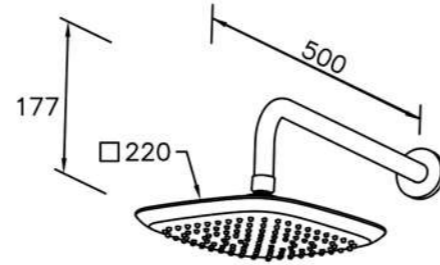

6904-AB-80CP
Wall-Mounted
Showerhead 22*22cm
(Plastic)