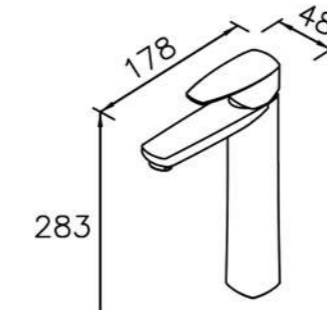

7779-90-80CP
Basin Faucet