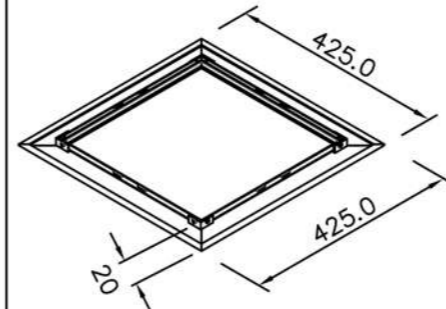

6919-K3-80CN
Ceiling Showerhead Frame

REV.

3

SHENG TAI BRASSWARE CO., LTD.

DATE.

160715

REV.

3

SHENG TAI BRASSWARE CO., LTD.

DATE.

160715