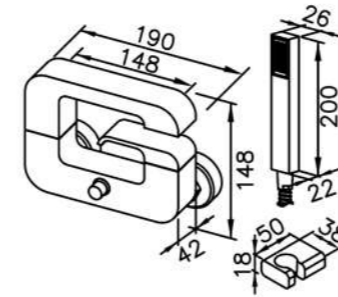

6904 series

: mm 2/2

6904-94-80CP
Bath / Shower Mixer Body
W / Flow Rate Adjusting Diverter
7904-94-80CP
Bath / Shower Mixer Body

6904-93-80CP
Shower Mixer Body

6904-M0-80CP
Two-Handle Bathtub Faucet

6904-94-81CP
Bath / Shower Mixer
W / Hand Shower
W / Hose 150 cm
W / Wall Bracket