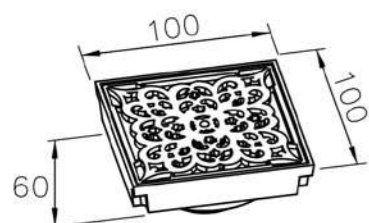

Floor Drain

0303-64-79CP