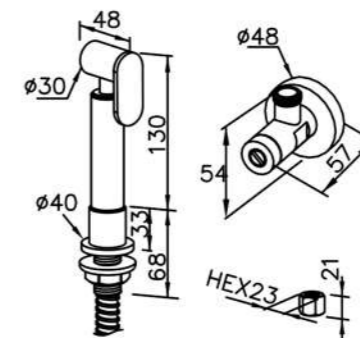

6770-A1-80S1 200mm
Showerhead

6770-A3-80PB 300mm
Showerhead

6770-A5-80S1 500mm
Showerhead

6770-G0-80P1
Water Drinking Faucet

6770-WK-82S1
Sprayer W / Stand & 150 cm Hose
& Connector (M15x1.0x1/2\"/>

6770-G0-80S1
Water Drinking Faucet