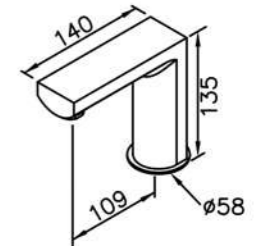

6790-X0-81CP
Basin Faucet
W / Lift Rod

6790-X6-80CP
Single-Handle Kitchen Faucet

6790-91-80CP
Two-Handle Lavatory Faucet

6790-N2-80CP
Tip-Touch Basin Mixer

6790-N0-80CP
Tip-Touch Basin Faucet
(Cold Only)

6790-91-81CP
Two-Handle Lavatory Faucet
W / Lift Rod