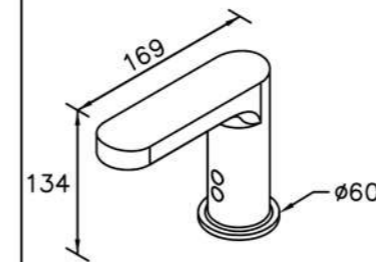

6923-S1-81CP
Electronic Basin Sensor Mixer
W / Mixing Valve (AC)