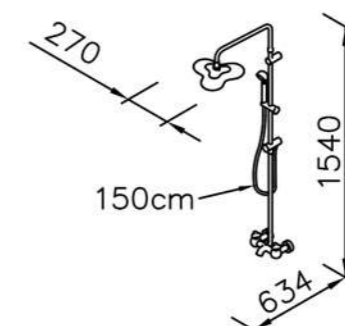

Bath / Rainshower System
6903-BD-82CP
Center Spray / Whole Spray