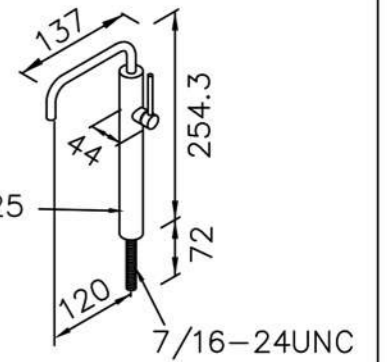

6771-G0-80CP
Water Drinking Faucet