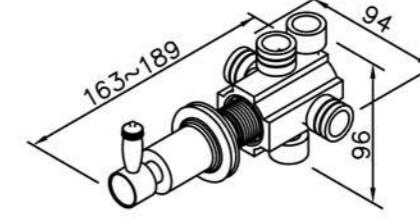

3-WAY Diverter(Two Inlets)
7803-W3-80CP