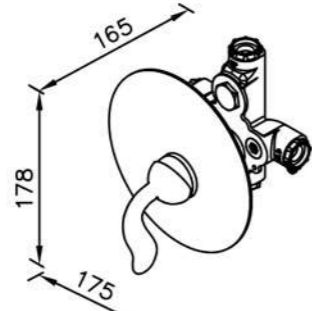

6781-X4-80CP
Bath / Shower Mixer Body

7781-9C-80CP
Adjustable Wall Bracket

0781-9S-79CP
Hand Shower(Plastic)

6781 series

: mm 2/2

6781-XM-80CP
Concealed Mixer Valve
W/Check Valve
W/O Inlet Stop Version

6781-XP-80CP
Concealed Mixer Valve
W/Check Valve
W/ Inlet Stop Version