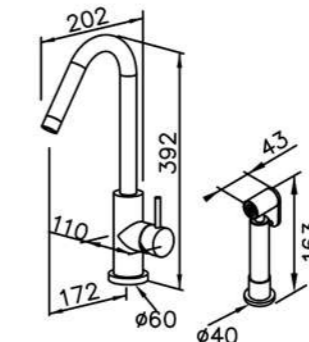

7771-96-82CP
Kitchen Faucet
W / Sprayer