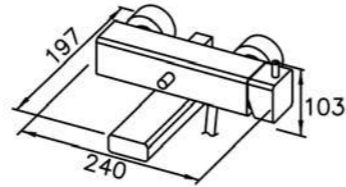

6909-94-80CP
Bath / Shower Mixer Body