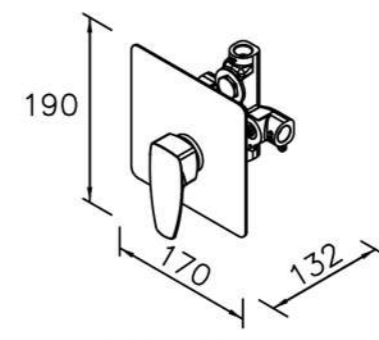

Concealed Mixer Valve
W / Check Valve
W / Inlet Stop Version
6779-XP-80CP