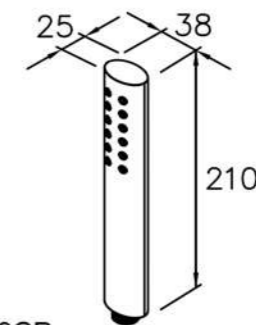

6923-91-8042
Two-Handle Basin Faucet
(Crystal)

6923-94-80CP
Bath / Shower Mixer Body

6923-9S-79CP
Hand Shower (Plastic)

6923 series

: mm 2/2

Concealed Mixer Valve
W / Diverter & Check Valve
W / O Inlet Stop Version
6923-XW-80CP (1~4kg/cm²)