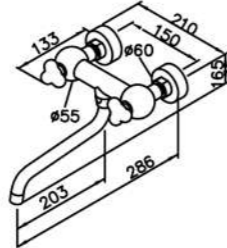

6903-WK-81CW
Sprayer W / Stand W / Hose 150cm

6903-9S-81CP
Hand Shower W / Hose 150cm

6903-9C-80CP
Wall Bracket

6903-9K-8000
Wall Bracket

Kitchen Faucet (Wall-Mounted / Cold Only)
6903-L1-80CP
W / Brass-Sheet Flange
7903-L1-80CP
W / Forged-Brass Flange