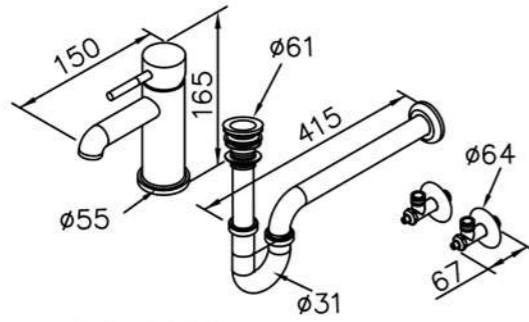

6765-90-81MA
Basin Faucet W / Lift Rod

8765-90-80MA
Basin Faucet
W / Push-Button & Tail Tube
W / P-Trap
W / Angle Stops