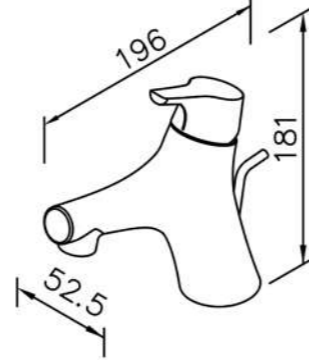

6926-U1-80CP
Floor-Mounted
Bath Mixer

6927 series

6927-W0-80CP
Bath Mixer

6927-94-85CP
Bath / Shower Mixer Body
W / Hose 150 cm

6927-93-85CP
Shower Mixer Body
W / Hose 150 cm

6927-9C-80CP
Wall Bracket

6927-90-80CP
Basin Faucet