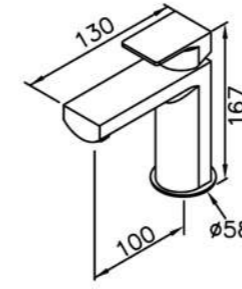

6790 series

: mm 1/2

6790-90-80CP
Basin Faucet