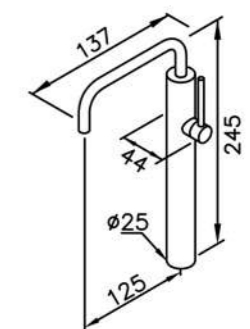

6771-G0-80CP
Water Drinking Faucet
(Lead-Free Brass)