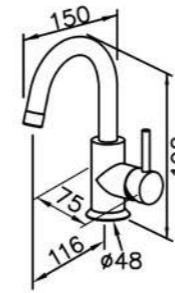

6796 series

: mm 1/3

6796-90-80CP
Basin Faucet
(Cold only)