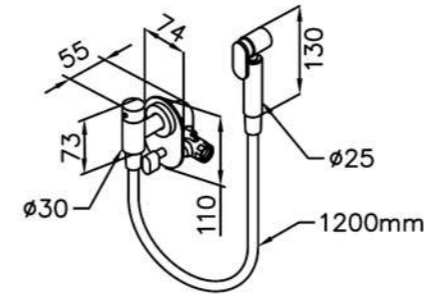

6796-L7-80CP
Hose Bib

6796-L7-80S1
Hose Bib
(Stainless Steel)

6796-L7-81S1
Hose Bib
(Water Flow Rate Adjustable)
(Stainless Steel)

6796-XQ-80CP
Mixer Valve
W/Adjustable Valve & Sprayer
& Bracket & 120cm Hose