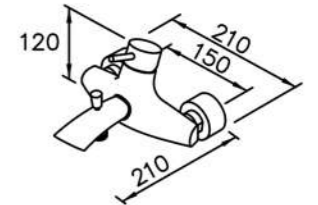

6780-94-80CP
Bath / Shower Mixer Body