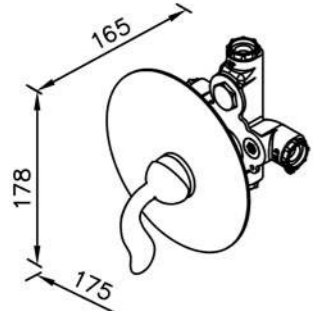

6781-X4-80CP
Bath / Shower Mixer Body

7781-9C-80CP
Adjustable Wall Bracket

0781-9S-79CP
Hand Shower(Plastic)

6781 series

: mm 2/2

6781-XM-80CP
Concealed Mixer Valve
W/Check Valve
W/O Inlet Stop Version

6781-XP-80CP
Concealed Mixer Valve
W/Check Valve
W/ Inlet Stop Version