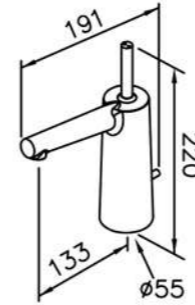

6926 series

: mm 1/1

6926-90-81CP
Basin Faucet
W/Lift Rod