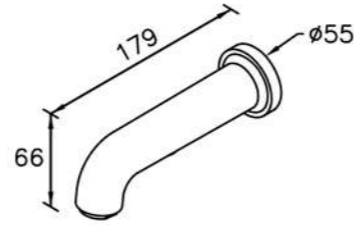

6765-9W-81CP
Tub Spout W / Pipe Nipple