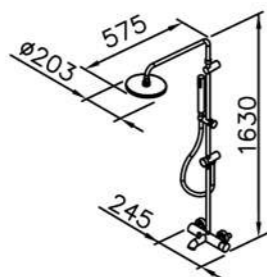

6765-BD-80MA
Rainshower System