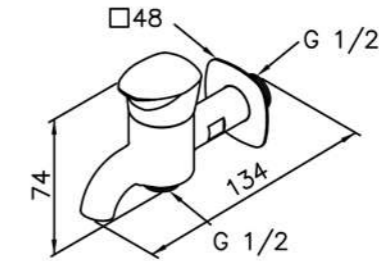

6779-L3-80CP
Two-way Bib Tap
1/2G