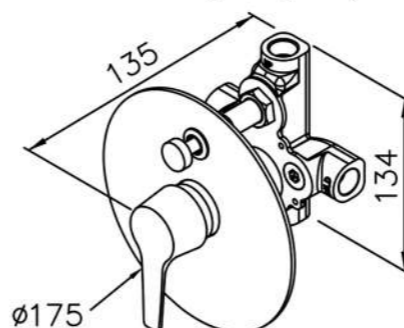

Concealed Mixer Valve
W / Diverter & Check Valve
W / Inlet Stop Version
6927-XZ-80CP (4~6kg/cm²)