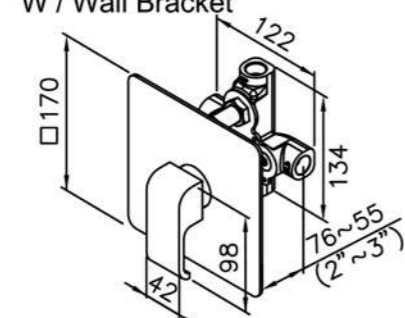

Concealed Mixer Valve
W / Check Valve
W / O Inlet Stop Version
6904-XM-80CW