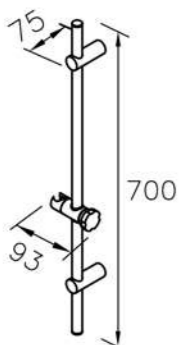

6759-9T-80CP
Slide Bar Set(Brass)