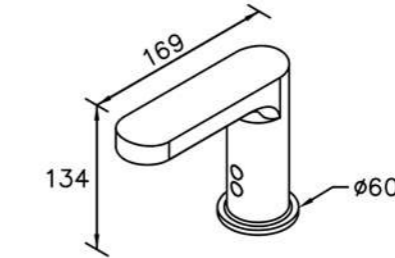

6922-93-81CP
Shower Mixer
W / Hand Shower &
Hose 150 cm & Wall Bracket

6923 series

: mm 1/2

6923-90-80CP
Basin Faucet

6923-90-81CP
Basin Faucet
W / Lift Rod

6923-91-80CP
Two-Handle Basin Faucet

6923-S1-81CP
Electronic Basin Sensor Mixer
W / Mixing Valve (AC)