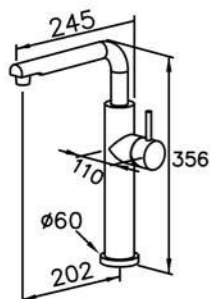

6770-95-80S1
Kitchen Faucet