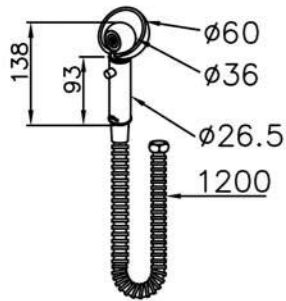

6903-WS-81CP
Sprayer (Push Valve)
W / Wall Bracket
& 120 cm Hose