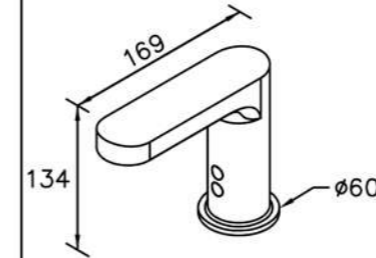

6922-93-81CP
Shower Mixer
W / Hand Shower &
Hose 150 cm & Wall Bracket

6923 series

: mm 1/2

6923-90-80CP
Basin Faucet

6923-90-81CP
Basin Faucet
W / Lift Rod

6923-91-80CP
Two-Handle Basin Faucet

6923-S1-81CP
Electronic Basin Sensor Mixer
W / Mixing Valve (AC)