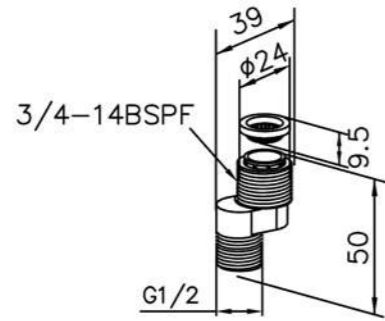

Connector

6874-YS-81CR
Adaptor Check Valve
W/Connector with Filter