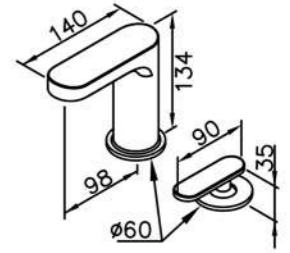

7920-9C-80CP
Adjustable Wall Bracket

7920-VA-80CP
Water Valve (Cold Only)

7920-VB-80CP
Water Valve (Hot Only)

6922 series

: mm 1/2

6922-90-80CP
Basin Faucet
W / Angle-Adjusted Aerator

6922-N1-80CP
Tip-Touch Basin Faucet
W / Mixing Valve