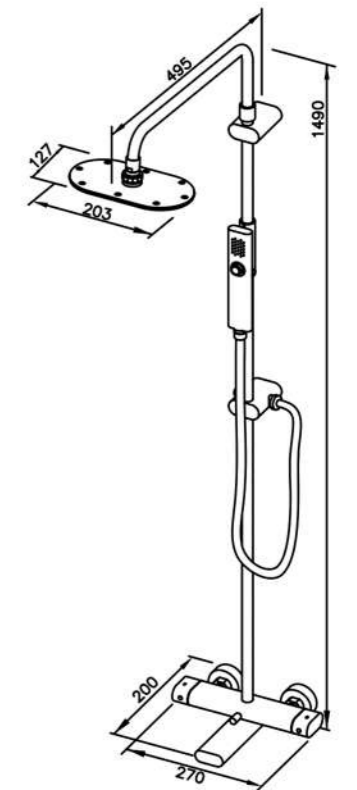

6920-BD-80CP
Bath / Rainshower System