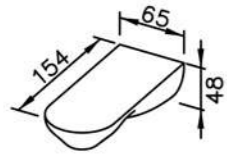

6920/7920series

: mm 3/3

6920-9V-80CP
Bath Spout

6920-AC-80CP
Showerhead (Brass)

6920-AB-80CP
Wall-Mounted
Showerhead (Brass)

6920-9W-80CP
Bath Spout

6920-9Y-80CP
Concealed Shower Valve
W / Diverter

6920-AD-81CP
Wall Supply
W / Hose 150cm