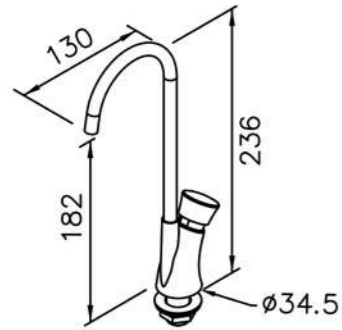

7780-G5-80CU
Water Drinking Faucet
(Antimicrobial Copper)