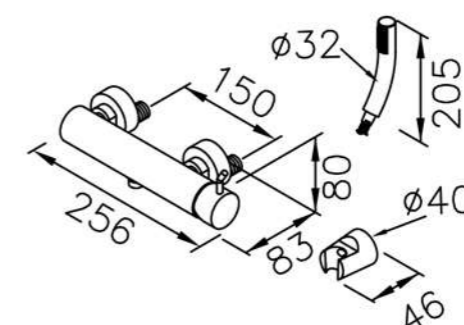

0759-AD-22CP
Wall Supply(Brass)

6759-9T-81CP
Slide Bar Set(Brass)
W / Hand Shower(Plastic)
W / Hose 150cm

6759-9T-80CP
Slide Bar Set(Brass)

6768 series

: mm 1/1

6768-90-80CP
Basin Faucet

6768-93-81CP
Shower Mixer
W / Hand Shower
W / Hose 150cm
W / Wall Bracket