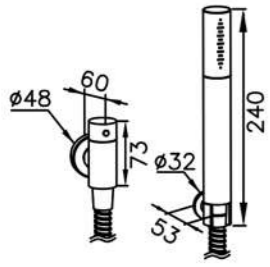

6796 series

: mm 2/3

6796-9J-82CP
Valve & Hand Shower
(Cold Only)