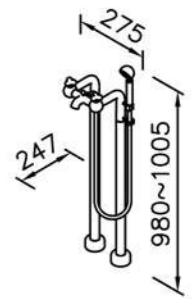

6903-U1-80CP
Floor-Mounted
Bath Mixer