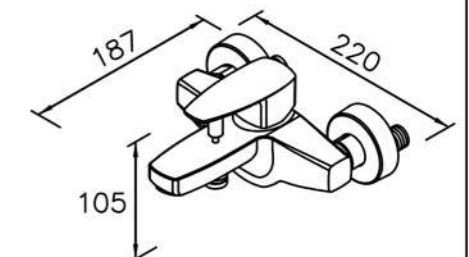

6779-94-80CP
Bath / Shower Mixer Body