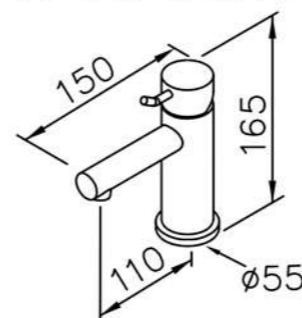

0759-AD-22CP
Wall Supply(Brass)

6759-9T-81CP
Slide Bar Set(Brass)
W / Hand Shower(Plastic)
W / Hose 150cm

6759-9T-80CP
Slide Bar Set(Brass)

6768 series

: mm 1/1

6768-90-80CP
Basin Faucet

6768-93-81CP
Shower Mixer
W / Hand Shower
W / Hose 150cm
W / Wall Bracket