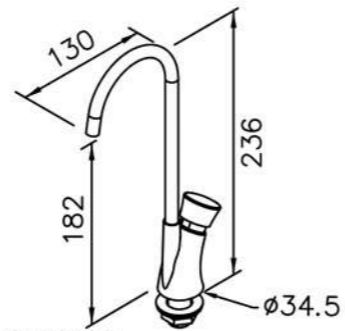

7780-G5-80S1
Water Drinking Faucet
(Stainless Steel)