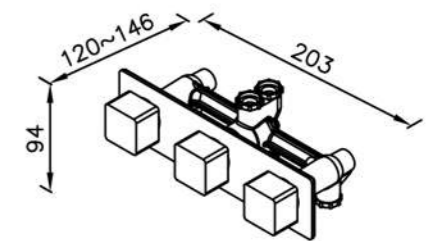

Three-Handle Valve
7909-Z0-81CP

REV.

3

SHENG TAI BRASSWARE CO., LTD.

DATE.

160715