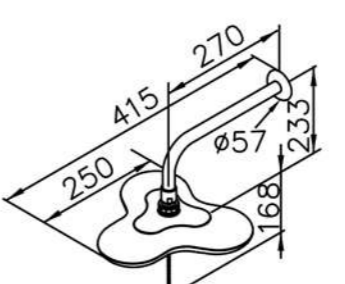

Wall-Mounted Showerhead
6903-AB-8207
Center Spray / Whole Spray

Central Spray