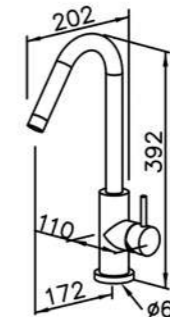

7771-96-80W1
Kitchen Faucet