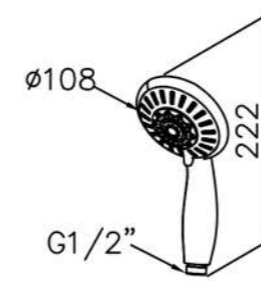

0766-9S-79CP
Hand Shower (Plastic)