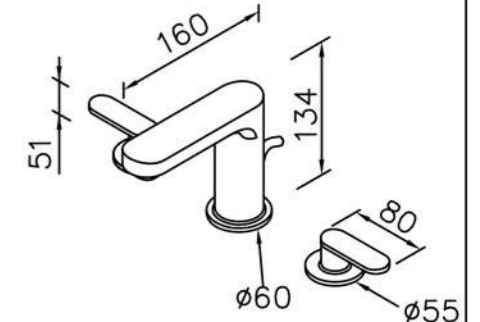

6923-91-80CP
Two-Handle Basin Faucet
W / Lift Rod