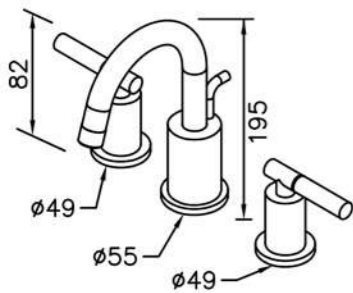

6880-91-81CP
Two-Handle Widespread
Basin Faucet W / Lift Rod

Two-Handle Valve
7880-9H-82CP
(Downward Outlet)

6880-V8-80CP
Single-Handle Wall-Mounted
Lavatory Faucet (Cold Only)

6880-92-80CP
Two-Handle Wall-Mounted
Lavatory Faucet