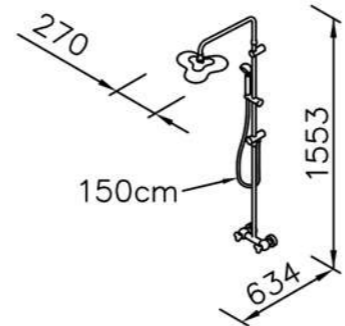

Rainshower System
6903-BF-82CP
Center Spray / Whole Spray