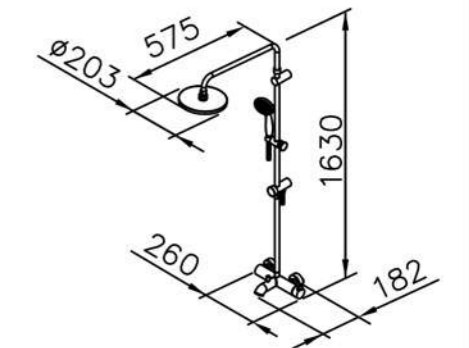

6766-BD-80CP
Bath / Rainshower System