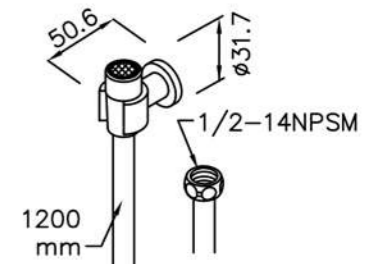

6757 / 7757 series (brass)

: mm 2/2

6796-9C-80CP
Wall Bracket

6766-94-81CP
Bath / Shower Mixer
W / Hand Shower
W / Hose 150cm
W / Wall Bracket

6768-AC-80CP
8" Showerhead

6757-9Q-80CP
Sprayer

6757-9G-81CP
Sprayer
W/120cm Hose & Bracket