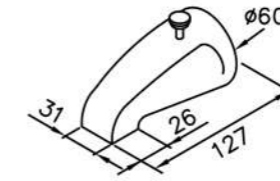

Bath Spout

: mm 1/1

6745-03-80CP
3/4" Brass Diverter Spout
W / 3/4" x 1/2" Brass Bushing