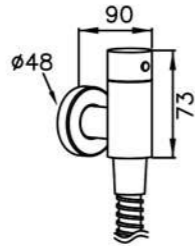

6796-Y7-81CP
Valve
(Water Flow Rate Adjustable)