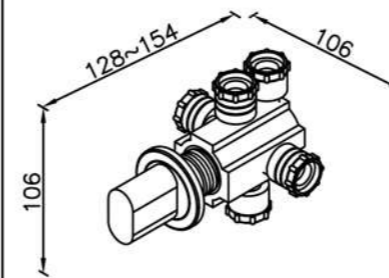

6920-9T-81CP
Slide Bar Set
W / Hand Shower
W / Hose 150 cm

3-Way Diverter (Two Inlets)
7920-W3-80CP