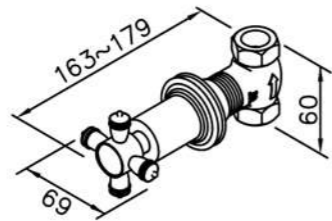

7803-VB-80CP
Water Valve (Hot Only)