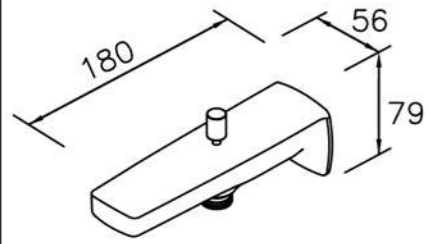

6779 / 7779 series

: mm 2/4

6779-9V-80CP
Tub Spout
W / Diverter