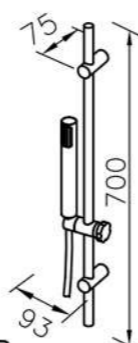

6759-9T-81CP
Slide Bar Set(Brass)
W / Hand Shower(Plastic)
W / Hose 150cm