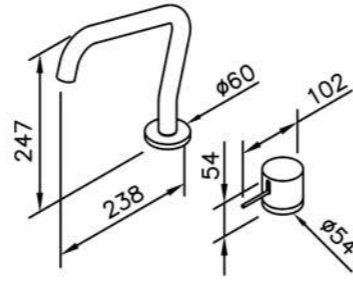

6777-X6-80CP
Kitchen Faucet
Swivel Spout