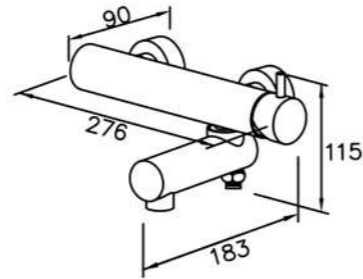

SHENG TAI BRASSWARE CO., LTD.

DATE.

160715

6770 / 7770 series (STAINLESS STEEL)

: mm 3/3

6767-9C-80S1
Wall Bracket

6770-94-81S1
Bath / Shower Mixer
W / Hand Shower
W / Hose 150cm
W / Wall Bracket

6770-94-80S1
Bath / Shower Mixer Body