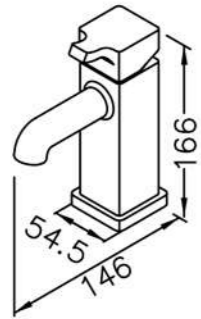

7909 series

: mm 1/2

7909-90-80CP
Basin Faucet