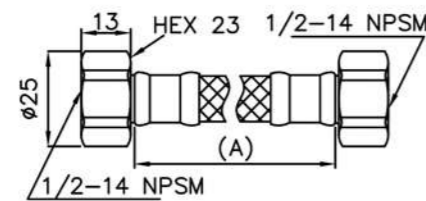

S150-FM-79CP
150cm Hose
(1/2" x M15)

S120-F0-79CP
120cm Hose
(1/2" x 1/2")

Stainless Steel Braided Hose
(1/2" x 1/2")
S030-FF-7900 A:300mm

Stainless Steel Braided Hose
(1/2" x 1/2")
S045-FF-7900 A:450mm

Stainless Steel Braided Hose
(1/2" x 1/2")
S060-FF-7900 A:600mm