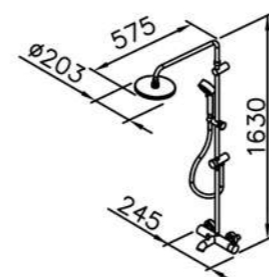

7765-BD-80MA
Rainshower System

REV.

3

SHENG TAI BRASSWARE CO., LTD.

DATE.

160715