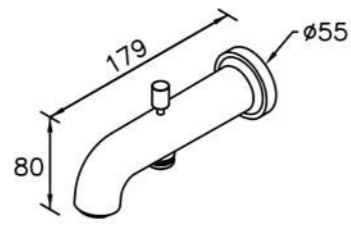

6765-9V-81CP
Tub Spout W/ Diverter
& Pipe Nipple