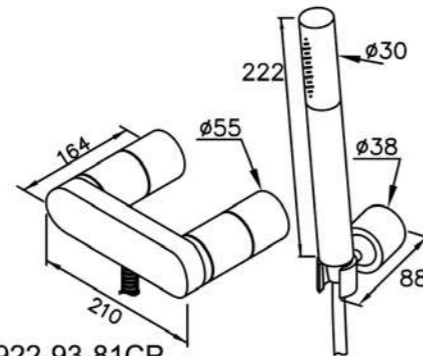

6922-X6-82CP
Single-Handle Kitchen Faucet
Swivel Spout
W / Sprayer

6922-94-80CP
Bath / Shower Mixer Body

6922-94-81CP
Bath / Shower Mixer
W / Hand Shower &
Hose 150cm & Wall Bracket

6922-93-80CP
Shower Mixer Body