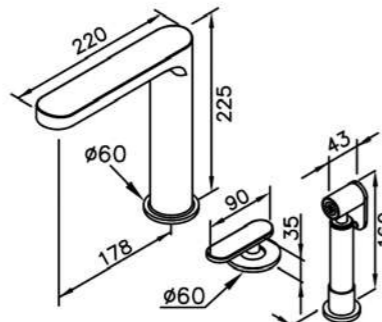

6922 series

: mm 2/2

6922-98-80CP
Two-Handle
Kitchen Faucet
Swivel Spout

6922-X6-80CP
Kitchen Faucet
Swivel Spout

6922-W0-80CP
Wall-Mounted Bath Mixer

6922-98-82CP
Two-Handle Kitchen Faucet
Swivel Spout
W / Sprayer