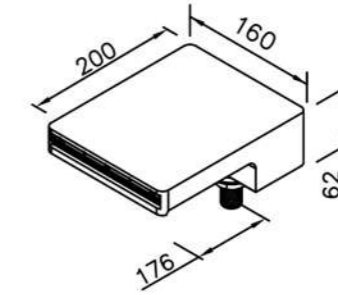

6919 series

: mm 1/1

Showerhead
6919-A3-80PB (A: 300mm)
6919-A4-80PB (A: 400mm)
6919-A5-80PB (A: 500mm)

6919-MA-80CP
Deck-Mounted Bath Spout

6919-WA-80CP
Wall-Mounted Bath Spout

6919-K5-80CN
Ceiling Showerhead Frame