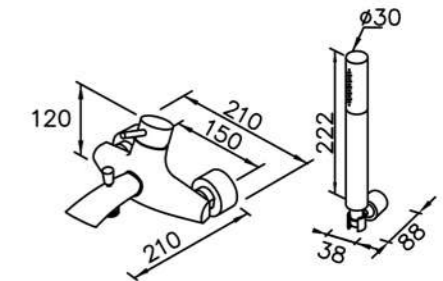

6780-94-81CP
Bath / Shower Mixer
W / Hand Shower & Hose
& Wall Bracket

REV.

3

SHENG TAI BRASSWARE CO., LTD.

DATE.

160715