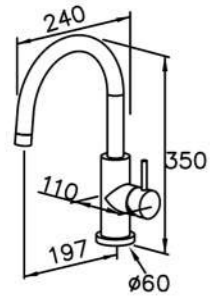

6770-97-80S1
Kitchen Faucet