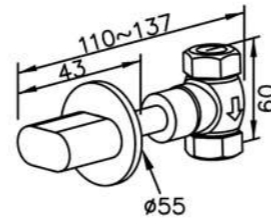

7920-VB-80CP
Water Valve (Hot Only)