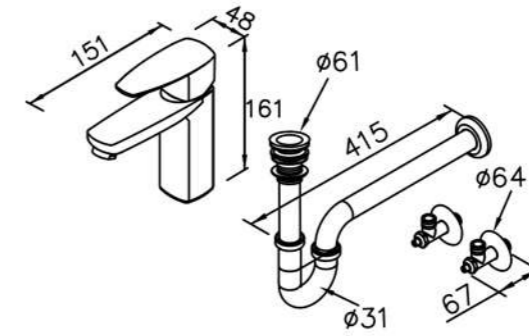

6777-G2-80CP Cold & Hot
Water Drinking Faucet
(Lead-Free Brass)

7777-9C-80CP
Adjustable Wall Bracket

0777-9S-79CP
Hand Shower (Plastic)

6779 / 7779 series

: mm 1/4

6779-90-80CP
Basin Faucet

8779-90-80CP
Basin Faucet
W / Push-Button & Tail Tube
W / P-Trap
W / Angle Stops