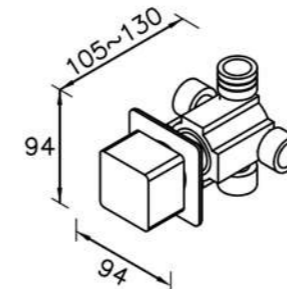

6909-9T-82CP
Slide Bar Set
W / Hand Shower
W / Wall Supply
W / Hose 150cm

3-Way Diverter (One Inlet)
7909-WC-80CP