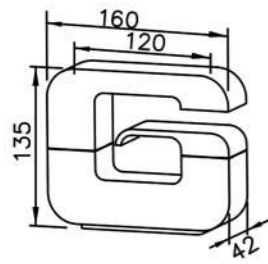

DATE.

160715

6904 series

: mm 1/2

6904-90-80CP
Basin Faucet
Rotary Cartridge
W / Flow Rate Adjusting Spout

7904-90-80CP
Basin Faucet

6904-91-80CP
Two-Handle Basin Faucet

6904-90-81CP
Basin Faucet
Rotary Cartridge
W / Flow Rate Adjusting Spout
W / Lift Rod