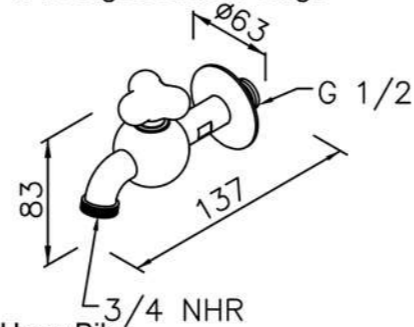

Hose Bib
6903-L5-80CP
W / Brass-Sheet Flange
7903-L5-80CP
W / Forged-Brass Flange