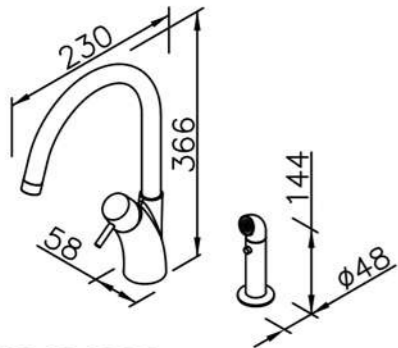

6780 series

: mm 2/2

6780-96-82CP
Kitchen Faucet
W / Sprayer