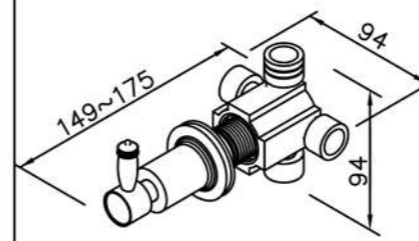

6803 series

: mm 1/1

3-WAY Diverter(One Inlets)
7803-WC-80CP