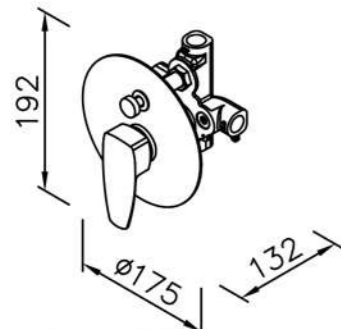

Concealed Mixer Valve
W / Diverter & Check Valve
W / Inlet Stop Version
7779-XZ-80CP(4~6 kg/cm²)

REV.

3

SHENG TAI BRASSWARE CO., LTD.

DATE.

160715