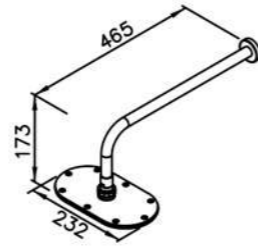

6920/7920series

: mm 3/3

6920-9V-80CP
Bath Spout

6920-AC-80CP
Showerhead (Brass)

6920-AB-80CP
Wall-Mounted
Showerhead (Brass)

6920-9W-80CP
Bath Spout

6920-9Y-80CP
Concealed Shower Valve
W / Diverter

6920-AD-81CP
Wall Supply
W / Hose 150cm