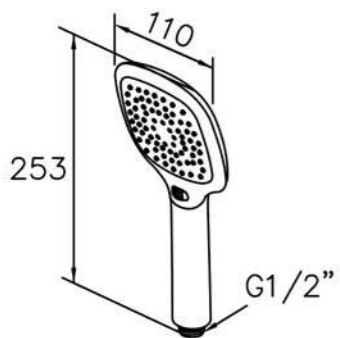

6779-9V-81CP
Tub Spout W/ Diverter
& Pipe Nipple

6779-9W-8

6904-AB-80CP
Wall-Mounted
Showerhead(Plastic)

6904-AS-80CP
Ceiling-Mounted
Showerhead(Plastic)

6779-9W-81CP
Tub Spout W / Pipe Nipple

0904-9S-79CP
Hand Shower (Plastic)