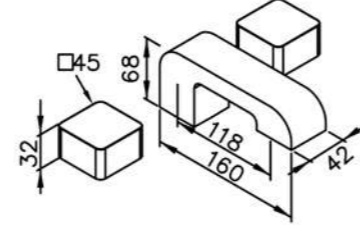

DATE.

160715

6904 series

: mm 1/2

6904-90-80CP
Basin Faucet
Rotary Cartridge
W / Flow Rate Adjusting Spout

7904-90-80CP
Basin Faucet

6904-91-80CP
Two-Handle Basin Faucet

6904-90-81CP
Basin Faucet
Rotary Cartridge
W / Flow Rate Adjusting Spout
W / Lift Rod