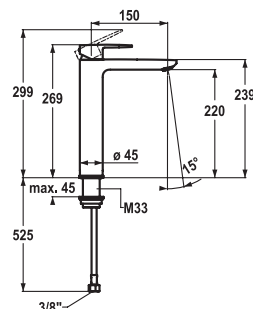

113.0521.660 12.381.102.000FL **351.90**
all chrome, A 150, flexible connection hoses, without pop-up valve

Lever mixer ■ Basin ■ CoolFix

1. Lever mixer
2. Fixed spout
   - KWC cartridge M 35 OP
   - Flexible connection hoses 3/8"