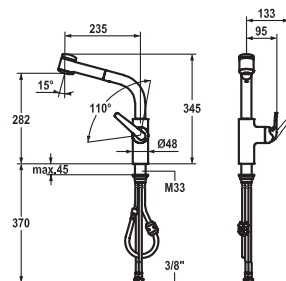

115.0308.230 10.061.003.000FL
all chrome, A 235, flexible connection hoses

439.70

Lever mixer ■ Kitchen

- Lever mixer
- Pull-out spray
- KWC cartridge L 39 - universal
- Flexible connection hoses 3/8"