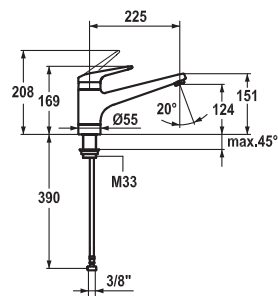

FUN

KWC-No.

Price €

115.0043.798 10.071.023.000FL
all chrome, A 225, flexible connection hoses

364.00

Lever mixer ■ Kitchen

1. Lever mixer
2. Swivel spout 160°
   - KWC cartridge L 39 - universal
   - Flexible connection hoses 3/8"