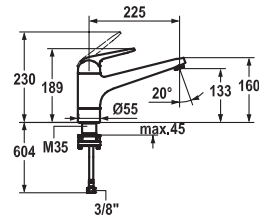

115.0308.228 10.061.043.000FL
all chrome, A 225, flexible connection hoses

421.40

Lever mixer ■ Kitchen ■ detachable

- Lever mixer
- Swivel spout 160°
- KWC cartridge L 39 - universal
- Flexible connection hoses 3/8"