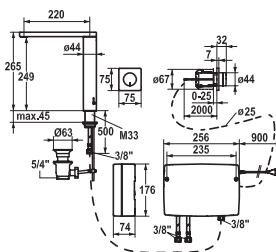

113.0315.746 12.651.032.000FL **2'117.50**
all chrome, A 220, flexible connection hoses, with pop-up valve, mains receiver

113.0315.748 12.651.132.000FL **2'084.10**
all chrome, A 220, flexible connection hoses, w/o pop-up valve, mains receiver

Basin ■ with LED-technology

IntelligentControl - electronic control

- Swivel spout 360°
- touch light PRO control unit, maintenance-free
- Flexible connection hoses 3/8"
- To be ordered separately:
  - Rough in for operating unit Z.636.183