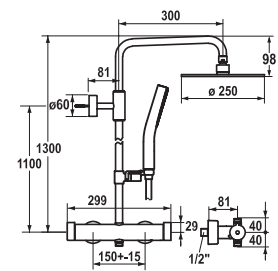

FUN

KWC-No.

Price €

112.0396.211 26.196.213.000 **1'672.90**
all chrome, AD 150 +/- 15 mm, A 300, with hand shower and hose

Thermostatic mixer ■ Shower system

Shower system KWC AVA

- Thermostatic precision control unit
- Concealed wall connections 1/2" x 3/4", without shut-off valve L 46 eccentric 7.5 mm