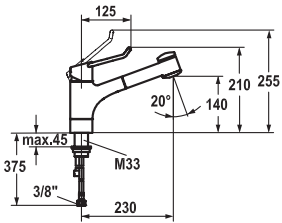

115.0315.706 10.291.033.000FL
all chrome, A 230, flexible connection hoses

485.20

Lever mixer ■ Kitchen

Lever mixer

- Pull-out spray
- KWC cartridge with safety device L 39 - universal
- Flexible connection hoses 3/8"