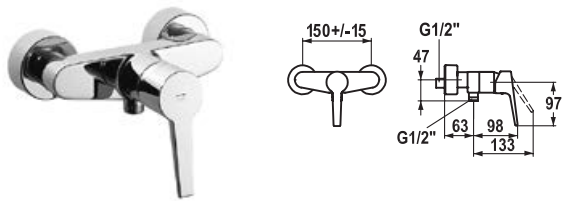

Lever mixer ■ Shower

Lever mixer

- KWC cartridge M 35
- Wall connections 1/2" x 3/4", without shut-off valve L 46 eccentric 7.5 mm

113.0493.765 20.164.500.000 **209.10**

all chrome, Trim kit

113.0493.766 20.164.510.000 **288.80**

all chrome, Trim kit, with vacuum breaker