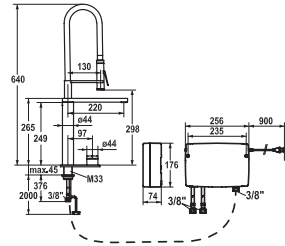

115.0308.222 10.651.122.000FL **2'756.30**
all chrome, A 220, flexible connection hoses, mains receiver

Kitchen ▀ with LED-technology

- IntelligentControl - electronic control
- ▀ EasyLock - a pull-out spray that easily slides back into place
- ▀ touch light PRO control unit, maintenance-free
- ▀ Flexible connection hoses 3/8"