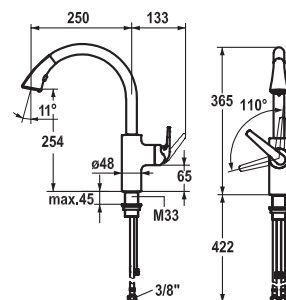

115.0308.231 10.061.004.000FL
all chrome, A 250, flexible connection hoses

487.80

Lever mixer ■ Kitchen

- Lever mixer
- Pull-out spray - magnetic tight-fit holder
- KWC cartridge L 39 - universal
- Flexible connection hoses 3/8"