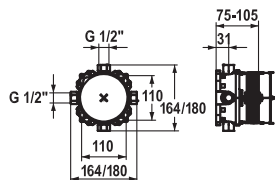

112.0493.140 39.999.900.931 **101.50**
G 1/2", without shut-off valve, Concealed unit

112.0493.301 39.999.910.931 **142.90**
G 3/4" (1/2"), with shut-off valve, Concealed unit

Concealed unit

Concealed unit compact

- Connecting thread 1/2" (stopper 1/2" incl. in delivery)