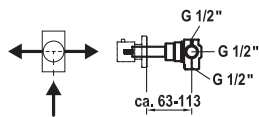

112.0315.811	39.990.011.931	221.60
G 1/2", Concealed unit		

Concealed unit ■ Multiport diverter

Concealed unit for multiport shut-off valve

- Connecting thread 1/2"