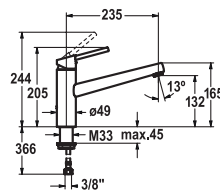

115.0481.988 10.441.023.700FL
stainless steel, A 235, flexible connection hoses

276.40

Lever mixer ■ Kitchen

1. Lever mixer
2. Swivel spout 160°
   - KWC cartridge M 35
   - Flexible connection hoses 3/8"