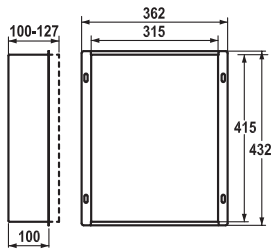

Accessories ■ Accessories ■ with LED-technology

KWC ONO touch light PRO wireless operating unit, with charging station

112.0315.812 39.000.510.931 **756.50**

Concealed unit

Concealed unit

Installation and inspection box, stainless

112.0308.152 Z.636.183 **11.30**

Concealed unit