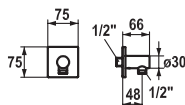

Hose connection

Hose connection

- Connecting thread 1/2"

112.0315.852	26.000.612.000	114.40

all chrome