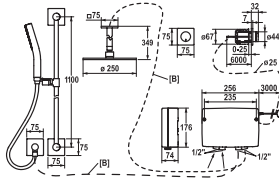

- IntelligentControl - electronic control
- touch light PRO control unit, maintenance-free
- Connecting thread 1/2"
- To be ordered separately: Rough in for operating unit Z.636.183

FUN KWC-No. Price €