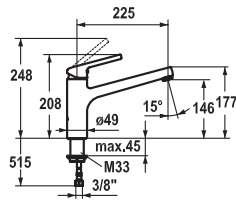

Lever mixer

- Swivel spout 160°
- KWC cartridge M 35
- Flexible connection hoses 3/8"

FUN KWC-No. Price €

115.0457.304 10.441.023.000FL
all chrome, A 225, flexible connection hoses

194.60

Lever mixer ■ Kitchen