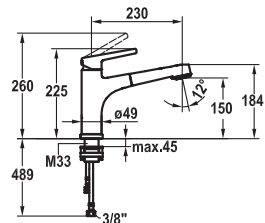

115.0480.637 10.171.053.000FL
all chrome, A 230, flexible connection hoses

476.10

Lever mixer ■ Kitchen ■ detachable

1. Lever mixer
2. Pull-out spray
   - KWC cartridge M 35
   - Flexible connection hoses 3/8"