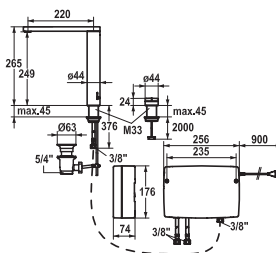

113.0315.745 12.652.012.000FL **2'186.30**
all chrome, A 220, flexible connection hoses, with pop-up valve, mains receiver

113.0315.747 12.652.122.000FL **2'146.50**
all chrome, A 220, flexible connection hoses, w/o pop-up valve, mains receiver

Basin ■ with LED-technology

IntelligentControl - electronic control

- Swivel spout 360°
- touch light PRO control unit, maintenance-free
- Flexible connection hoses 3/8"