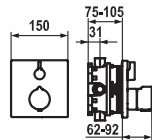

113.0493.518 20.004.801.000 **538.20**
all chrome, Trim kit

113.0493.519 20.004.811.000 **709.00**
all chrome, Trim kit, with vacuum breaker

Trim kit ■ Thermostatic mixer ■ Tub

Trim kit with thermostatic function unit

- To be ordered separately:
  - Unit for concealed installation KWC BLUEBOX®