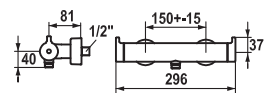

Thermostatic mixer ▀ Shower

Thermostat

- Thermostatic precision control unit
- Concealed wall connections 1/2" x 3/4", without shut-off valve L 46 eccentric 7.5 mm

112.0396.211 26.196.213.000 **1'672.90**
all chrome, AD 150 +/- 15 mm, A 300, with hand shower and hose