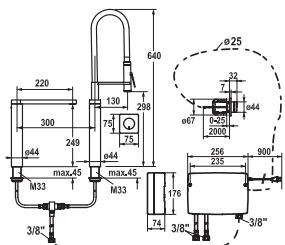

115.0308.221 10.652.132.000FL **3'071.30**
all chrome, A 220, flexible connection hoses, mains receiver

112.0308.152 Z.636.183 **11.30**
Concealed unit

Kitchen ▀ with LED-technology

- IntelligentControl - electronic control
- ▀ EasyLock - a pull-out spray that easily slides back into place
- ▀ touch light PRO control unit, maintenance-free
- ▀ Flexible connection hoses 3/8"
- ▀ To be ordered separately: Rough in for operating unit Z.636.183