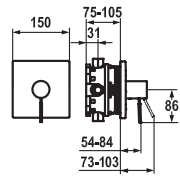

113.0493.530 21.154.500.000 **323.90**
all chrome, Trim kit

Trim kit ■ Lever mixer ■ Shower

Trim kit with function unit

- KWC cartridge M 35
- To be ordered separately:
  - Unit for concealed installation KWC BLUEBOX®