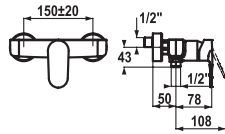

FUN KWC-No. Price €

113.0521.715 20.382.333.000 **304.30**

all chrome, AD 150 +/- 20 mm, A 145, without hand shower, hose and bracket

Lever mixer ▀ Tub

Lever mixer

- ▀ Fixed spout
- ▀ KWC cartridge M 35 H
- ▀ Wall connections 1/2" x 3/4", without shut-off valve eccentric 10 mm