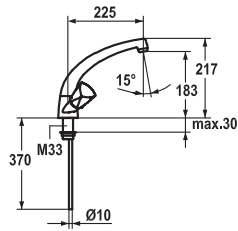

FUN

KWC-No.

Price €

115.0315.666 K.10.41.23.000A02
all chrome, A 225, copper tubes

255.60

Two-handle mixer ■ Kitchen

1. Two-handle mixer
2. Swivel spout 160°
   - Flat valves M20 x 1.25
   - Copper tubes ø10 mm