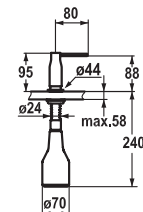

119.0308.350 Z.536.332.000
all chrome

272.60

Soap dispensers

Soap dispenser KWC SIN