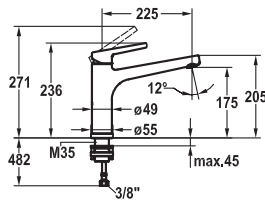

115.0480.498 10.171.043.000FL
all chrome, A 225, flexible connection hoses

341.60

Lever mixer ■ Kitchen ■ detachable

1. Lever mixer
2. Swivel spout 160°
   - KWC cartridge M 35
   - Flexible connection hoses 3/8"