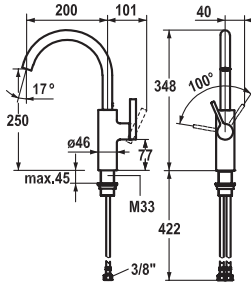

Price €

115.0315.705 10.181.992.000FL
all chrome, A 165, flexible connection hoses

377.10

Lever mixer ■ Kitchen

- Lever mixer
- Swivel spout 160°
- KWC cartridge S 25
- Flexible connection hoses 3/8"

115.0315.704 10.181.012.000FL
all chrome, A 200, flexible connection hoses