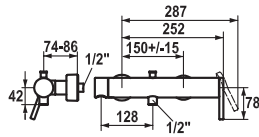

FUN KWC-No. Price €

113.0315.737 20.192.440.000 **454.10**
all chrome, AD 150 +/- 15 mm, without hand shower and hose

Lever mixer ▀ Tub

Lever mixer

- Rotatable spout 45°
- KWC cartridge M 35
- Concealed wall connections 1/2" x 3/4", without shut-off valve L 46 eccentric 7.5 mm

113.0315.841 21.192.950.000 **381.40**
all chrome, AD 150 +/- 15 mm, without hand shower and hose