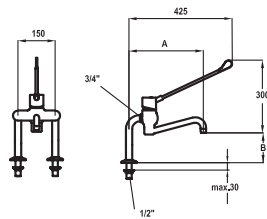

115.0315.674	K.24.62.44.000B87	825.00
all chrome, AD 150, A 300, B 200, with long lever		

115.0315.675	K.24.62.46.000B87	853.60
all chrome, AD 150, A 400, B 227, with long lever		

Lever mixer ■ Commercial kitchen

Lever mixer

- Swivel spout 120°
- KWC cartridge L 39 - universal
- Pillar connections 1/2" x 3/4" L 55