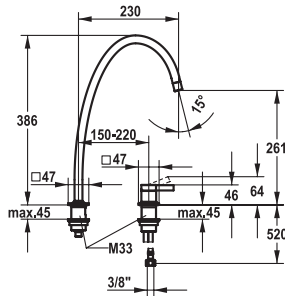

FUN

KWC-No.

Price €

115.0517.932 10.392.323.700FL
stainless steel, A 230, flexible connection hoses

1'335.20**Lever mixer ■ Kitchen**

Lever mixer

- Pull-out spray 360° turn - magnetic tight-fit holder
- KWC cartridge S 25
- Flexible connection hoses 3/8"

115.0517.896 10.392.024.700FL
stainless steel, A 230, flexible connection hoses

1'231.70**Lever mixer ■ Kitchen**

Lever mixer

- Swivel spout 150° or 360°
- KWC cartridge S 25
- Flexible connection hoses 3/8"