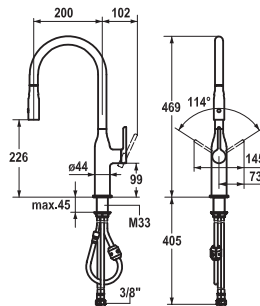

115.0308.210 10.261.002.000FL
all chrome, A 200, flexible connection hoses

529.20

Lever mixer ■ Kitchen

Lever mixer

- Pull-out spray 360° turn
- KWC cartridge S 25
- Flexible connection hoses 3/8"