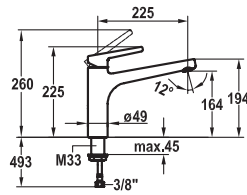

FUN KWC-No. Price €

115.0480.418 10.171.023.000FL
all chrome, A 225, flexible connection hoses

227.70

Lever mixer ■ Kitchen

1. Lever mixer
2. Swivel spout 160°
   - KWC cartridge M 35
   - Flexible connection hoses 3/8"