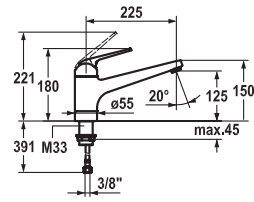

119.0200.126	Z.536.159.000	221.60
all chrome		

119.0308.347	Z.536.159.127	295.50
decor steel		

Soap dispensers

Soap dispenser KWC AVA

FUN

KWC-No.

Price €

115.0308.225 10.061.023.000FL
all chrome, A 225, flexible connection hoses