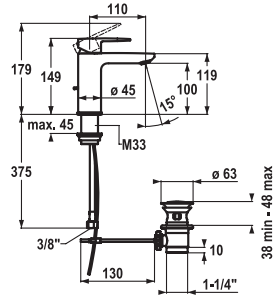

113.0521.653 12.381.031.000FL **234.00**
all chrome, A 110, flexible connection hoses, with pop-up valve

113.0521.654 12.381.071.000FL **217.40**
all chrome, A 110, flexible connection hoses, without pop-up valve

Lever mixer ■ Basin ■ CoolFix

1. Lever mixer
2. Fixed spout
   - KWC cartridge M 35 OP
   - Flexible connection hoses 3/8"