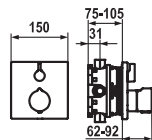

113.0493.517 21.004.801.000 **512.40**
all chrome, Trim kit

Trim kit ■ Thermostatic mixer ■ Shower

Trim kit with thermostatic function unit

- To be ordered separately:
  - Unit for concealed installation KWC BLUEBOX®