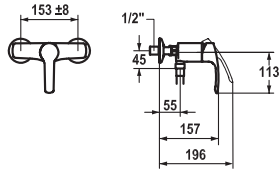

Lever mixer ▀ Shower

Lever mixer

- KWC cartridge with safety device L 39 - universal
- Wall connections 1/2" x 1/2", with shut-off valve L 40 eccentric 4 mm