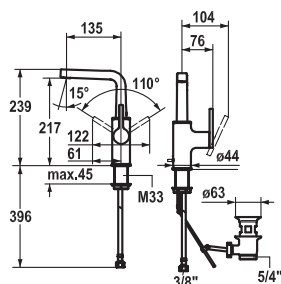

113.0315.822 12.198.131.000FL **519.40**
all chrome, A 135, flexible connection hoses, with pop-up valve

113.0315.823 12.198.141.000FL **481.20**
all chrome, A 135, flexible connection hoses, without pop-up valve

Lever mixer ■ Basin

Lever mixer

- Swivel spout 180°
- KWC cartridge S 25
- Flexible connection hoses 3/8"