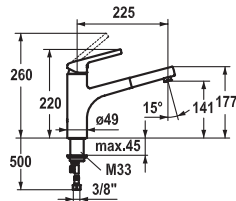

- Lever mixer
- Swivel spout 160°
 - KWC cartridge M 35
 - Flexible connection hoses 3/8"

115.0457.309 10.441.033.000FL
all chrome, A 220, flexible connection hoses

271.20

Lever mixer ■ Kitchen

- Lever mixer
- Pull-out spray
 - KWC cartridge M 35
 - Flexible connection hoses 3/8"