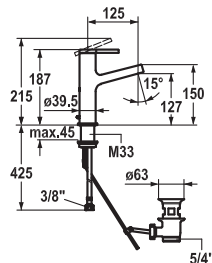

113.0315.722 12.191.032.000FL **333.00**
all chrome, A 125, flexible connection hoses, with pop-up valve

113.0315.724 12.191.072.000FL **288.30**
all chrome, A 125, flexible connection hoses, without pop-up valve

Lever mixer ■ Basin ■ CoolFix

Lever mixer

- Fixed spout
- KWC cartridge S 25
- Flexible connection hoses 3/8"