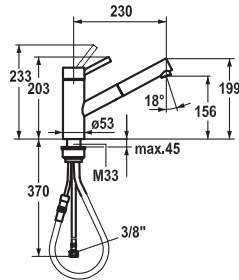

115.0315.658 10.271.103.700FL
stainless steel, A 230, flexible connection hoses

770.30

Lever mixer ■ Kitchen

- Lever mixer
- Pull-out aerator
- KWC cartridge L 39 - universal
- Flexible connection hoses 3/8"