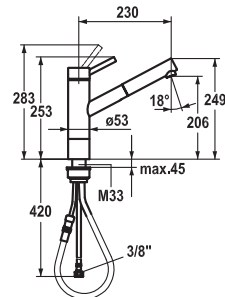

115.0315.698 10.271.303.700FL
stainless steel, A 230, flexible connection hoses

868.20

Lever mixer ■ Kitchen

- Lever mixer
- Pull-out aerator
- KWC cartridge L 39 - universal
- Flexible connection hoses 3/8"