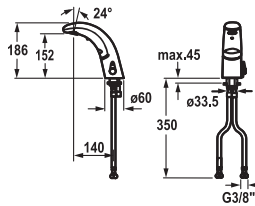

113.0315.707 K.12.JB.52.000B23 **914.70**
cromado, A 140, tubos conexión flexibles, sin vaciador automático, batería

Automatic, non-contact ■ Basin

1. Automatic
2. Fixed spout
   - Electrovalve
   - Flexible connection hoses 3/8"