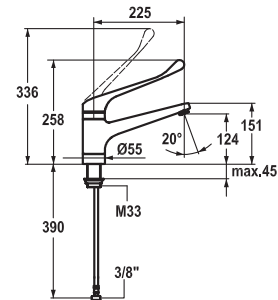

FUN

KWC-No.

Price €

115.0043.798 10.071.023.000FL
all chrome, A 225, flexible connection hoses

364.00**Lever mixer ■ Kitchen**

- Lever mixer
- Swivel spout 160°
 - KWC cartridge L 39 - universal
 - Flexible connection hoses 3/8"