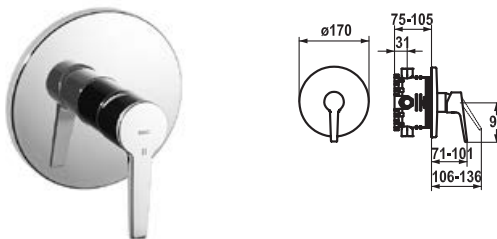

Trim kit ■ Lever mixer ■ Shower

Trim kit with function unit

- KWC cartridge M 35
- To be ordered separately:
  - Unit for concealed installation KWC BLUEBOX®

112.0493.140 39.999.900.931 **101.50**

G 1/2", without shut-off valve, Concealed unit

112.0493.301 39.999.910.931 **142.90**

G 3/4" (1/2"), with shut-off valve, Concealed unit