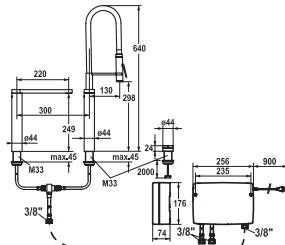

115.0308.220 10.653.112.000FL **3'553.10**
all chrome, A 220, flexible connection hoses, mains receiver

Kitchen ▀ with LED-technology

- IntelligentControl - electronic control
- ▀ EasyLock - a pull-out spray that easily slides back into place
- ▀ touch light PRO control unit, maintenance-free
- ▀ Flexible connection hoses 3/8"