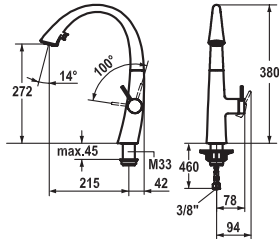

115.0340.019 10.201.102.106FL
black, A 215, flexible connection hoses

856.10

Lever mixer ■ Kitchen

Lever mixer

- Covered pull-out spray
- KWC cartridge S 25
- Flexible connection hoses 3/8"