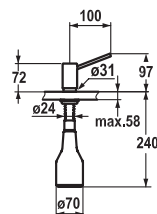

119.0310.326 Z.536.062.700
stainless steel

348.10

Soap dispensers

Soap dispenser KWC INOX