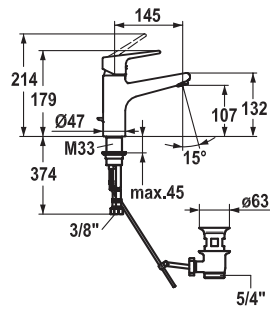

113.0360.376 12.161.032.000FL **215.10**
all chrome, A 145, flexible connection hoses, with pop-up valve

113.0360.377 12.161.072.000FL **199.10**
all chrome, A 145, flexible connection hoses, without pop-up valve

Lever mixer ■ Basin ■ CoolFix

1. Lever mixer
2. Fixed spout
   - KWC cartridge M 35
   - Flexible connection hoses 3/8"