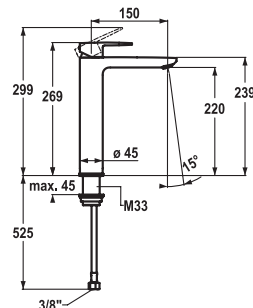

113.0521.659 12.381.092.000FL **351.90**
all chrome, A 150, flexible connection hoses, without pop-up valve

Lever mixer ■ Basin

1. Lever mixer
2. Fixed spout
   - KWC cartridge M 35 OP
   - Flexible connection hoses 3/8"