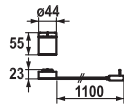

Accessories ■ Accessories ■ with LED-technology

KWC ONO touch light PRO wireless operating unit, with charging station

112.0315.812 39.000.510.931 **756.50**

Concealed unit