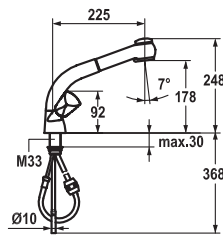

FUN

KWC-No.

Price €

115.0315.666 K.10.41.23.000A02
all chrome, A 225, copper tubes

255.60

Two-handle mixer ■ Kitchen

- Two-handle mixer
- Swivel spout 160°
 - Flat valves M20 x 1.25
 - Copper tubes ø10 mm

115.0315.667 K.10.41.03.000A03
all chrome, A 225, copper tubes