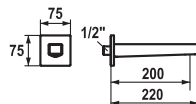

- Connecting thread 3/4"

112.0315.806	26.191.073.000	221.60
all chrome, A 200		

Bathtub spout

Bathtub spout

- Fixed spout
- Connecting thread 1/2"
- Suitable for:
 - KWC AVA

FUN KWC-No. Price €

113.0521.651 12.381.041.000FL **234.00**
all chrome, A 110, flexible connection hoses, with pop-up valve