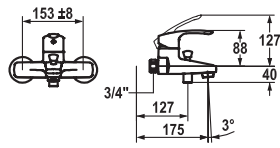

FUN

KWC-No.

Price €

113.0315.800 20.282.313.000 **469.90**
all chrome, AD 153 +/- 8 mm, A 175, without hand shower and hose

Lever mixer ▀ Tub

Lever mixer

- Fixed spout
- KWC cartridge with safety device L 39 - universal
- Wall connections 1/2" x 3/4", with shut-off valve L 40 eccentric 4 mm

113.0315.799 21.282.310.000 **353.40**
all chrome, AD 153 +/- 8 mm, without hand shower and hose