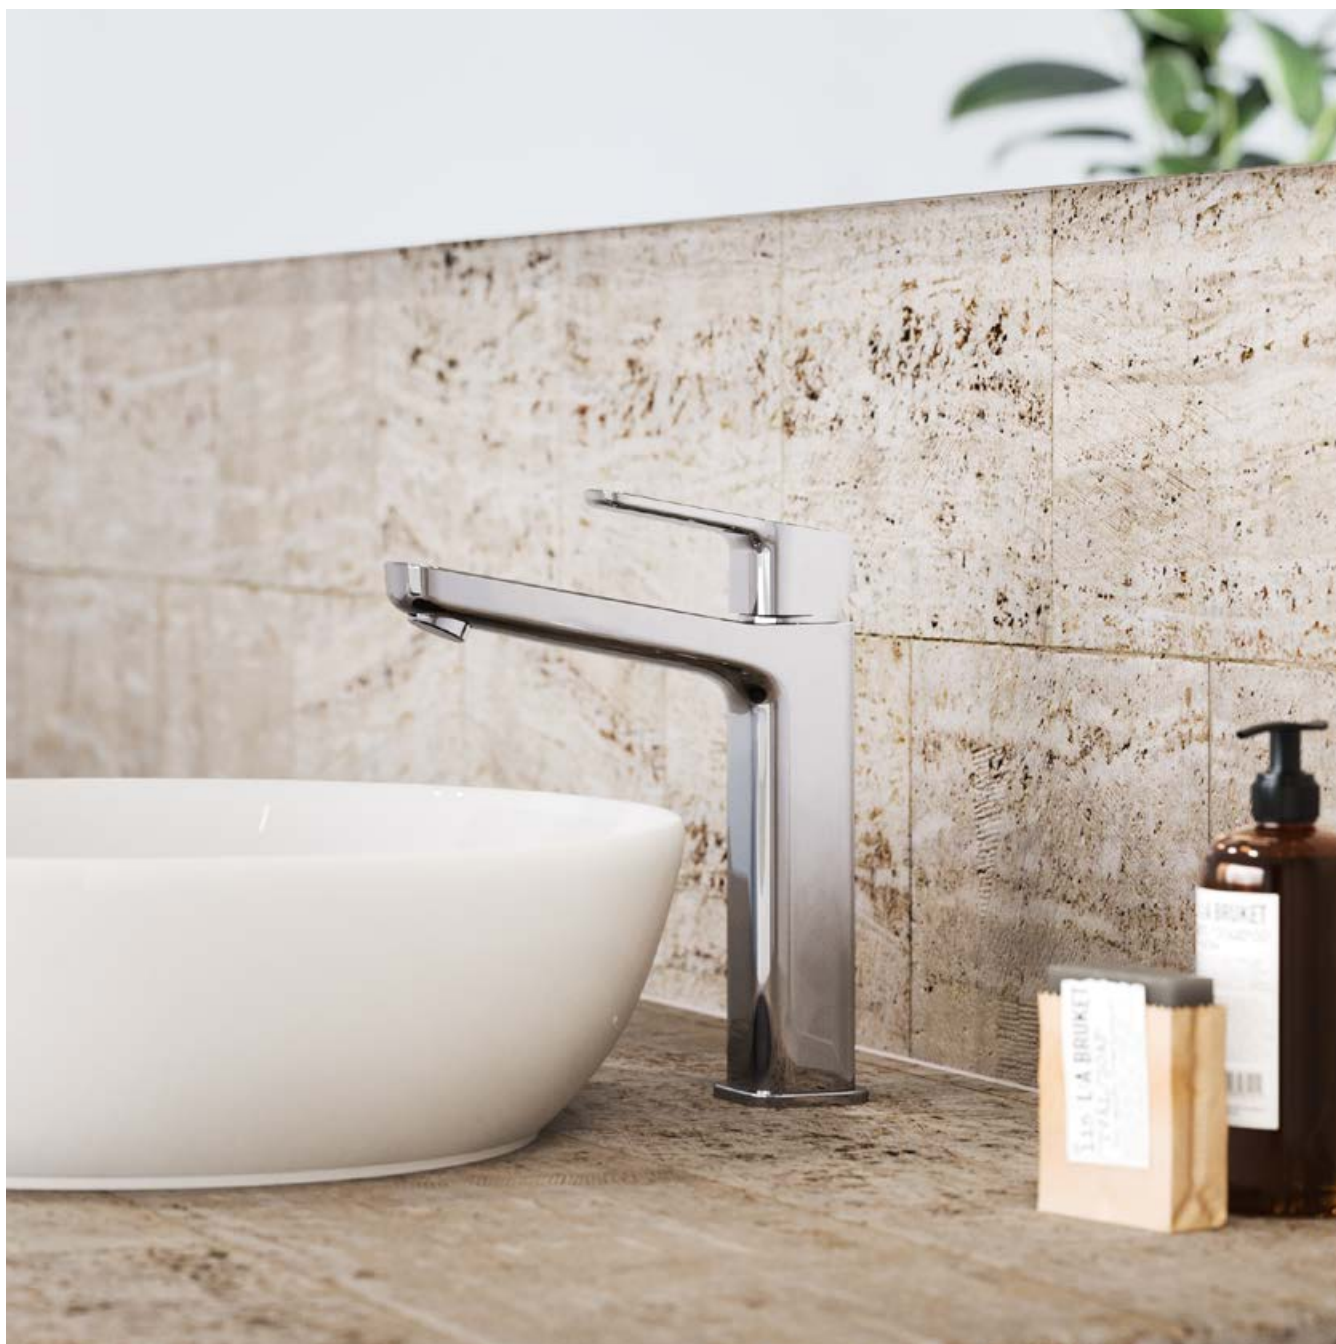

**PRECISE.
PURE.
ELEGANT.**

NEW PRODUCTS FROM KWC

KWC MONTA **PAGE 56**

KWC MONTA is a timeless yet modern line of faucets with confident, bold design that fits perfectly in any bathroom. At the same time, KWC MONTA also features an array of ingenious features and attention to detail that turns the ordinary into something extraordinary.