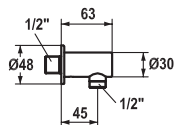

FUN	KWC-No.	Price €

112.0315.800	26.000.610.000	110.50

all chrome

Hose connection

Hose connection

- Connecting thread 1/2"

112.0315.805	26.000.611.000	110.50

all chrome