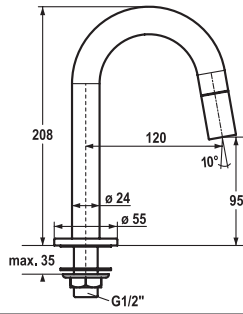

FUN

KWC-No.

Price €

112.0570.049 25.001.010.000
all chrome, A 120, G 1/2"

Vertical shut-off valve

1. Vertical shut-off valve
2. Fixed spout
   - Ceramic disc valve 1/2" 90°
   - Connecting thread 1/2"