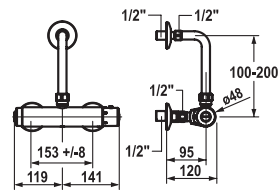

113.0360.396 21.692.100.000
cromado, AD 150 +/- 8 mm, batería

1'297.70

Thermostatic mixer ■ Shower

Automatic

- Electrovalve
- Wall connections 1/2" x 1/2", with shut-off valve L 40