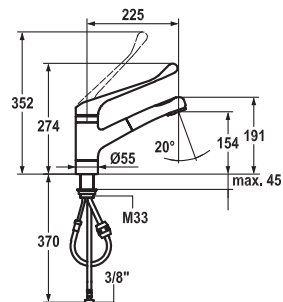

115.0315.701 10.071.033.000LLFL
all chrome, A 225, flexible connection hoses, with long lever

523.90

Lever mixer ■ Kitchen

1. Lever mixer
2. Pull-out spray
   - KWC cartridge L 39 - universal
   - Flexible connection hoses 3/8"