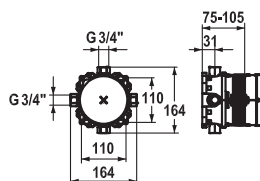

112.0493.301 39.999.910.931 **142.90**
G 3/4" (1/2"), with shut-off valve, Concealed unit

Concealed unit

Concealed unit compact

- Connecting thread 1/2" (stopper 1/2" incl. in delivery)

112.0493.302 39.999.930.931 **142.90**
G 3/4", with shut-off valve, Concealed unit