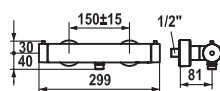

113.0396.255 21.202.500.000 **537.70**
all chrome, AD 150 +/- 15 mm, without hand shower and hose

Thermostatic mixer ■ Shower

Thermostat

- Thermostatic precision control unit
- Concealed wall connections 1/2" x 1/2", with shut-off valve