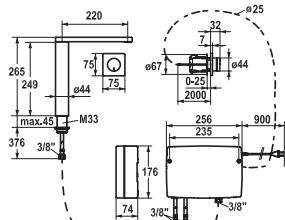

115.0308.218 10.651.032.000FL **2'178.80**
all chrome, A 220, flexible connection hoses, mains receiver

112.0308.152 Z.636.183 **11.30**
Concealed unit

Kitchen ▀ with LED-technology

- IntelligentControl - electronic control
- ▀ Swivel spout 360°
- ▀ touch light PRO control unit, maintenance-free
- ▀ Flexible connection hoses 3/8"
- ▀ To be ordered separately: Rough in for operating unit Z.636.183