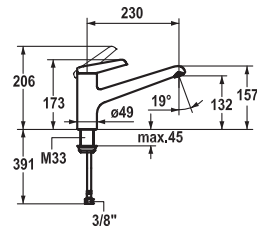

FUN

KWC-No.

Price €

115.0307.925 10.321.023.000FL
all chrome, A 230, flexible connection hoses

263.10

Lever mixer ■ Kitchen

- Lever mixer
- Swivel spout 160°
- KWC cartridge M 35
- Flexible connection hoses 3/8"