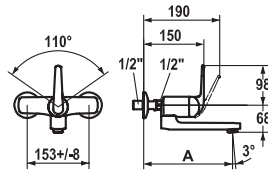

Lever mixer ■ Kitchen

- Lever mixer
- Pull-out spray - magnetic tight-fit holder
- KWC cartridge L 39 - universal
- Flexible connection hoses 3/8"

FUN

KWC-No.

Price €

113.0315.781 11.062.002.000
all chrome, AD 153 +/- 8 mm, A 175