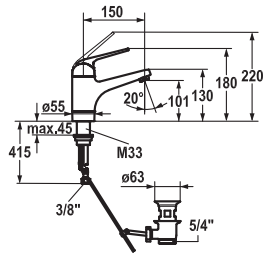

FUN	KWC-No.	Price €

113.0315.828	12.068.011.000FL	395.90
all chrome, A 150, flexible connection hoses, with pop-up valve		

113.0315.829	12.068.021.000FL	352.40
all chrome, A 150, flexible connection hoses, without pop-up valve		

Lever mixer ■ Basin

Lever mixer

- Swivel spout 90°
- KWC cartridge L 39 - universal
- Flexible connection hoses 3/8"