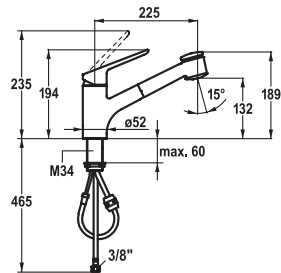

115.0473.853 10.371.033.000FL
all chrome, A 225, flexible connection hoses

238.10

Lever mixer ■ Kitchen

1. Lever mixer
2. Pull-out spray
   - KWC cartridge M 35 S
   - Flexible connection hoses 3/8"