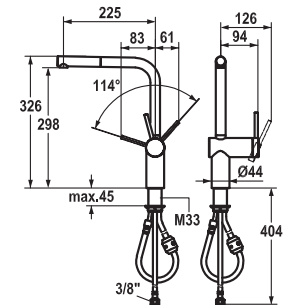

Lever mixer

- Swivel spout 160°
- KWC cartridge M 35
- Flexible connection hoses 3/8"

115.0308.213 10.231.103.000FL
all chrome, A 225, flexible connection hoses

417.20

Lever mixer ■ Kitchen

Lever mixer

- Pull-out aerator
- KWC cartridge M 35
- Flexible connection hoses 3/8"