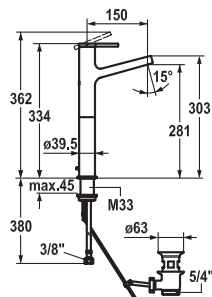

113.0315.724 12.191.072.000FL **288.30**
all chrome, A 125, flexible connection hoses, without pop-up valve

Lever mixer ■ Basin ■ CoolFix

Lever mixer

- Fixed spout
- KWC cartridge S 25
- Flexible connection hoses 3/8"