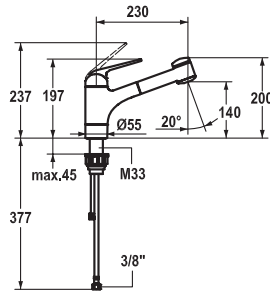

115.0308.227 10.061.033.000FL
all chrome, A 230, flexible connection hoses

441.10

Lever mixer ■ Kitchen

- Lever mixer
- Pull-out spray
- KWC cartridge L 39 - universal
- Flexible connection hoses 3/8"