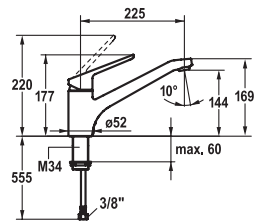

FUN

KWC-No.

Price €

115.0473.854 10.371.023.000FL
all chrome, A 225, flexible connection hoses

170.80

Lever mixer ■ Kitchen

1. Lever mixer
2. Swivel spout 160°
   - KWC cartridge M 35 H
   - Flexible connection hoses 3/8"