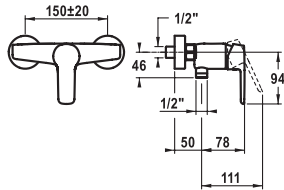

113.0553.700 21.412.330.000 **228.80**
all chrome, AD 150 +/- 20 mm, without hand shower and hose

Lever mixer ▀ Shower

- Lever mixer
- ▀ KWC cartridge M 35 H
- ▀ Wall connections 1/2" x 3/4", without shut-off valve eccentric 10 mm