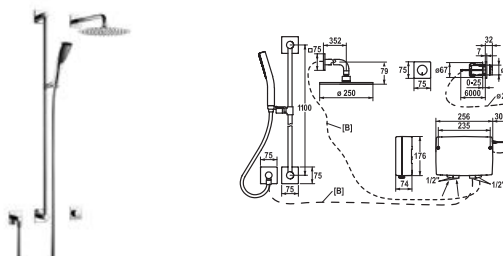

112.0308.152 Z.636.183 **11.30**
Concealed unit

Trim kit ■ Thermostatic mixer ■ Shower ■ with LED-technology

- IntelligentControl - electronic control
- touch light PRO control unit, maintenance-free
- Connecting thread 1/2"
- To be ordered separately: Rough in for operating unit Z.636.183