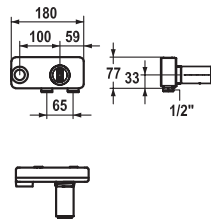

112.0521.689 39.001.401.931
Concealed unit

272.00

Concealed unit

Concealed unit wall two hole

- Connecting thread ½"
- To be ordered separately:
  - Installation kit Z.536.828