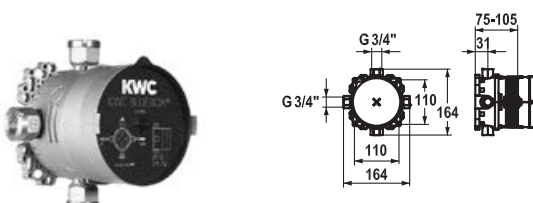

Concealed unit

Concealed unit compact

- Connecting thread 3/4" (stopper 3/4" incl. in delivery)