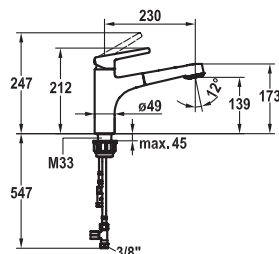

115.0480.636 10.175.033.000FL
all chrome, A 230, flexible connection hoses

442.00

Lever mixer ■ Kitchen ■ Low pressure

1. Lever mixer
2. Pull-out spray
   - KWC cartridge M 35
   - Flexible connection hoses 3/8"