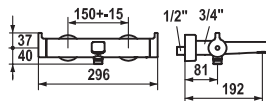

Thermostatic mixer ▀ Tub

Thermostat

- Fixed spout
- Thermostatic precision control unit
- Concealed wall connections 1/2" x 3/4", without shut-off valve L 46 eccentric 7.5 mm

113.0396.195 21.192.500.000 **450.30**
all chrome, AD 150 +/- 15 mm, without hand shower and hose