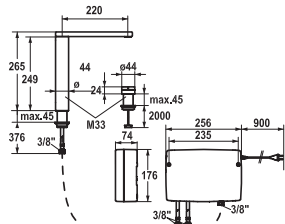

115.0308.217 10.652.012.000FL **2'112.10**
all chrome, A 220, flexible connection hoses, mains receiver

Kitchen ▀ with LED-technology

- IntelligentControl - electronic control
- ▀ Swivel spout 360°
- ▀ touch light PRO control unit, maintenance-free
- ▀ Flexible connection hoses 3/8"