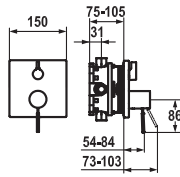

FUN KWC-No. Price €

113.0493.531 20.154.500.000 **352.90**
all chrome, Trim kit

113.0493.532 20.154.510.000 **479.20**
all chrome, Trim kit, with vacuum breaker

Trim kit ■ Lever mixer ■ Tub

Trim kit with function unit

- KWC cartridge M 35
- To be ordered separately:
  - Unit for concealed installation KWC BLUEBOX®