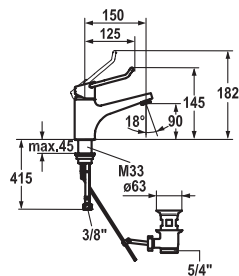

113.0315.805 12.291.042.000FL **412.80**
all chrome, A 150, flexible connection hoses, with pop-up valve

113.0315.807 12.291.052.000FL **363.50**
all chrome, A 150, flexible connection hoses, without pop-up valve

Lever mixer ■ Basin

1. Lever mixer
2. Fixed spout
   - KWC cartridge with safety device L 39 - universal
   - Flexible connection hoses 3/8"