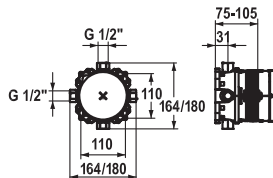

112.0493.140 39.999.900.931 **101.50**
G 1/2", without shut-off valve, Concealed unit

112.0493.301 39.999.910.931 **142.90**
G 3/4" (1/2"), with shut-off valve, Concealed unit

Concealed unit

- Concealed unit compact
- ▀ Connecting thread 1/2" (stopper 1/2" incl. in delivery)