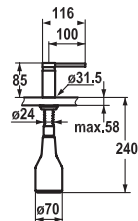

- Connecting thread 1/2"
- To be ordered separately:
 - Installation kit Z.536.828

112.0362.929	Z.536.828	137.10
---------------------	-----------	---------------

Installation kit

Installation kit

- Suitable for:
 - Concealed unit wall two hole