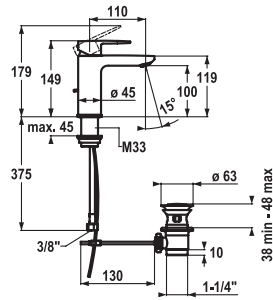

- Connecting thread 3/4"

112.0315.806	26.191.073.000	221.60
all chrome, A 200		

Bathtub spout

Bathtub spout

- Fixed spout
- Connecting thread 1/2"
- Suitable for:
 - KWC AVA

FUN KWC-No. Price €

113.0521.651 12.381.041.000FL **234.00**
all chrome, A 110, flexible connection hoses, with pop-up valve