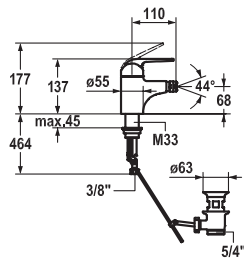

113.0315.775	13.061.041.000FL	374.00
all chrome, A 110, flexible connection hoses, with pop-up valve		

Lever mixer ■ Bidet

Lever mixer

- Fixed spout
- KWC cartridge L 39 - universal
- Flexible connection hoses 3/8"