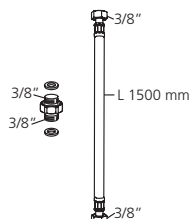

■ Connecting thread 1/2"

■ Suitable for:

– Installation and inspection box 39.000.510.931

133.0308.488 Z.536.352 **72.90**

all chrome, G 3/8"

Extension set

	FUN	KWC-No.	Price €
		113.0315.824 12.068.041.000FL all chrome, A 120, flexible connection hoses, with pop-up valve	345.00
		113.0315.825 12.068.051.000FL all chrome, A 120, flexible connection hoses, without pop-up valve	299.90
Lever mixer ■ Basin Lever mixer <ul style="list-style-type: none"> ■ Fixed spout ■ KWC cartridge L 39 - universal ■ Flexible connection hoses 3/8" 			
		113.0315.768 12.061.031.000FL all chrome, A 120, flexible connection hoses, with pop-up valve	345.00
		113.0315.770 12.061.071.000FL all chrome, A 120, flexible connection hoses, without pop-up valve	299.90
Lever mixer ■ Basin ■ CoolFix Lever mixer <ul style="list-style-type: none"> ■ Fixed spout ■ KWC cartridge L 39 - universal ■ Flexible connection hoses 3/8" 			
		113.0315.826 12.068.042.000FL all chrome, A 150, flexible connection hoses, with pop-up valve	375.90
		113.0315.827 12.068.052.000FL all chrome, A 150, flexible connection hoses, without pop-up valve	330.40
Lever mixer ■ Basin Lever mixer <ul style="list-style-type: none"> ■ Fixed spout ■ KWC cartridge L 39 - universal ■ Flexible connection hoses 3/8" 			
		113.0315.772 12.061.032.000FL all chrome, A 150, flexible connection hoses, with pop-up valve	420.70
		113.0315.774 12.061.072.000FL all chrome, A 150, flexible connection hoses, without pop-up valve	330.40
Lever mixer ■ Basin ■ CoolFix Lever mixer <ul style="list-style-type: none"> ■ Fixed spout ■ KWC cartridge L 39 - universal ■ Flexible connection hoses 3/8" 			
		113.0315.783 12.061.372.000FL all chrome, A 150, flexible connection hoses, without pop-up valve	563.50
		Lever mixer ■ Basin Lever mixer <ul style="list-style-type: none"> ■ Fixed spout ■ KWC cartridge L 39 - universal ■ Flexible connection hoses 3/8" 	
		113.0315.785 12.061.382.000FL all chrome, A 150, flexible connection hoses, without pop-up valve	563.50
		Lever mixer ■ Basin ■ CoolFix Lever mixer <ul style="list-style-type: none"> ■ Fixed spout ■ KWC cartridge L 39 - universal ■ Flexible connection hoses 3/8" 	