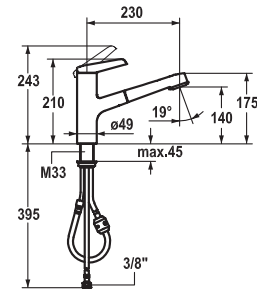

FUN

KWC-No.

Price €

115.0307.925 10.321.023.000FL
all chrome, A 230, flexible connection hoses

263.10

Lever mixer ■ Kitchen

- Lever mixer
- Swivel spout 160°
- KWC cartridge M 35
- Flexible connection hoses 3/8"