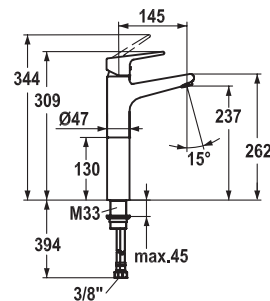

113.0360.378 12.168.092.000FL **342.10**
all chrome, A 145, flexible connection hoses, without pop-up valve

Lever mixer ■ Basin

1. Lever mixer
2. Fixed spout
   - KWC cartridge M 35
   - Flexible connection hoses 3/8"