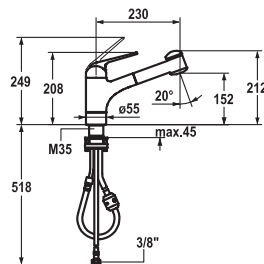

115.0308.229 10.061.053.000FL
all chrome, A 230, flexible connection hoses

549.10

Lever mixer ■ Kitchen ■ detachable

- Lever mixer
- Pull-out spray
- KWC cartridge L 39 - universal
- Flexible connection hoses 3/8"