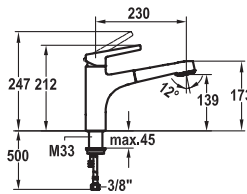

115.0480.633 10.171.033.000FL
all chrome, A 230, flexible connection hoses

315.70

Lever mixer ■ Kitchen

1. Lever mixer
2. Pull-out spray
   - KWC cartridge M 35
   - Flexible connection hoses 3/8"