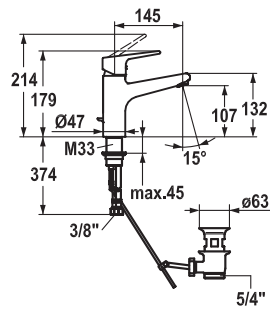

113.0360.209 12.168.042.000FL **215.10**
all chrome, A 145, flexible connection hoses, with pop-up valve

113.0360.210 12.168.052.000FL **199.10**
all chrome, A 145, flexible connection hoses, without pop-up valve

Lever mixer ■ Basin

1. Lever mixer
2. Fixed spout
   - KWC cartridge M 35
   - Flexible connection hoses 3/8"