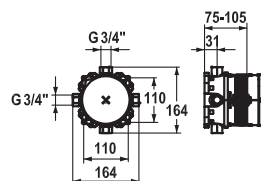

112.0493.140 39.999.900.931 **101.50**
G 1/2", without shut-off valve, Concealed unit

112.0493.301 39.999.910.931 **142.90**
G 3/4" (1/2"), with shut-off valve, Concealed unit

Concealed unit

- Concealed unit compact
- ▀ Connecting thread 1/2" (stopper 1/2" incl. in delivery)