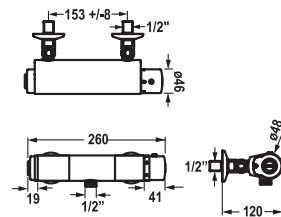

113.0360.395 21.692.050.000
cromado, AD 150 +/- 8 mm, batería, sin ducha y flexo

1'223.00

Thermostatic mixer ■ Shower

Automatic

- Electrovalve
- Wall connections 1/2" x 1/2", with shut-off valve L 40