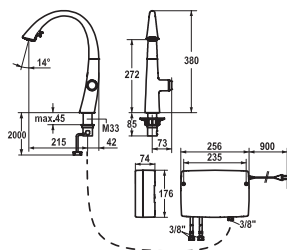

119.0517.935 Z.538.038.700
stainless steel

408.90**Soap dispensers**

Soap dispenser KWC ERA

FUN

KWC-No.

Price €

115.0393.145 10.201.242.000FL
all chrome, A 215, flexible connection hoses, mains receiver

2'059.70