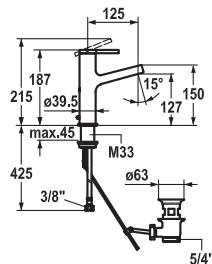

113.0315.820 12.198.042.000FL **333.00**
all chrome, A 125, flexible connection hoses, with pop-up valve

113.0315.821 12.198.052.000FL **288.30**
all chrome, A 125, flexible connection hoses, without pop-up valve

Lever mixer ■ Basin

Lever mixer

- Fixed spout
- KWC cartridge S 25
- Flexible connection hoses 3/8"