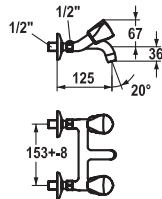

113.0315.688 K.11.42.42.000A76
all chrome, AD 153 +/- 8 mm, A 125

217.30

Two-handle mixer ■ Kitchen ■ Basin

1. Two-handle mixer
2. Fixed spout
   - Flat valves M20 x 1.25
   - Wall connections 1/2" x 1/2", without shut-off valve L 40 eccentric 4 mm