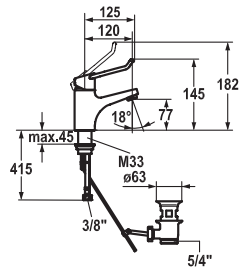

FUN KWC-No. Price €

113.0315.801 12.291.041.000FL **379.60**
all chrome, A 120, flexible connection hoses, with pop-up valve

113.0315.803 12.291.051.000FL **329.90**
all chrome, A 120, flexible connection hoses, without pop-up valve

Lever mixer ■ Basin

1. Lever mixer
2. Fixed spout
   - KWC cartridge with safety device L 39 - universal
   - Flexible connection hoses 3/8"