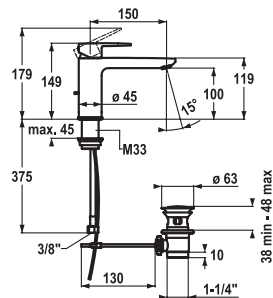

113.0521.657 12.381.032.000FL **284.70**
all chrome, A 150, flexible connection hoses, with pop-up valve

113.0521.658 12.381.072.000FL **268.10**
all chrome, A 150, flexible connection hoses, without pop-up valve

Lever mixer ■ Basin ■ CoolFix

1. Lever mixer
2. Fixed spout
   - KWC cartridge M 35 OP
   - Flexible connection hoses 3/8"