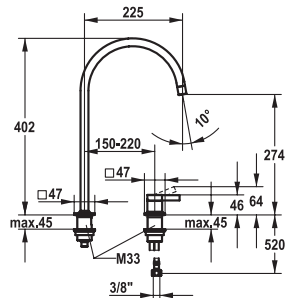

FUN

KWC-No.

Price €

115.0517.932 10.392.323.700FL
stainless steel, A 230, flexible connection hoses

1'335.20**Lever mixer ■ Kitchen**

Lever mixer

- Pull-out spray 360° turn - magnetic tight-fit holder
- KWC cartridge S 25
- Flexible connection hoses 3/8"

115.0517.896 10.392.024.700FL
stainless steel, A 230, flexible connection hoses

1'231.70**Lever mixer ■ Kitchen**

Lever mixer

- Swivel spout 150° or 360°
- KWC cartridge S 25
- Flexible connection hoses 3/8"