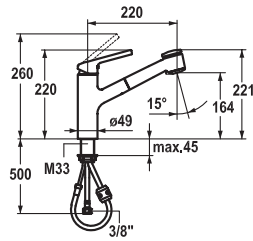

115.0457.309 10.441.033.000FL
all chrome, A 220, flexible connection hoses

271.20

Lever mixer ■ Kitchen

1. Lever mixer
2. Pull-out spray
   - KWC cartridge M 35
   - Flexible connection hoses 3/8"