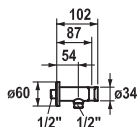

Hose connection

Hose connection

- Connecting thread 1/2"

112.0315.853	26.000.613.000	127.30

all chrome