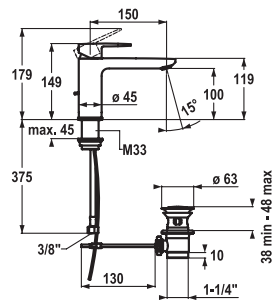

113.0521.655 12.381.042.000FL **284.70**
all chrome, A 150, flexible connection hoses, with pop-up valve

113.0521.656 12.381.052.000FL **268.10**
all chrome, A 150, flexible connection hoses, without pop-up valve

Lever mixer ■ Basin

1. Lever mixer
2. Fixed spout
   - KWC cartridge M 35 OP
   - Flexible connection hoses 3/8"