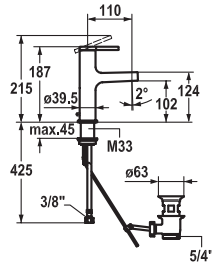

113.0315.733 12.191.031.000FL **318.60**
all chrome, A 110, flexible connection hoses, with pop-up valve

113.0315.735 12.191.071.000FL **272.60**
all chrome, A 110, flexible connection hoses, without pop-up valve

Lever mixer ■ Basin ■ CoolFix

Lever mixer

- Fixed spout
- KWC cartridge S 25
- Flexible connection hoses 3/8"