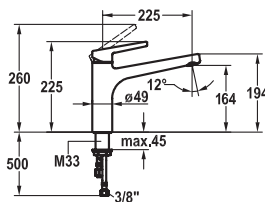

115.0480.492 10.175.023.000FL
all chrome, A 225, flexible connection hoses

318.80

Lever mixer ■ Kitchen ■ Low pressure

1. Lever mixer
2. Swivel spout 160°
   - KWC cartridge M 35
   - Flexible connection hoses 3/8"