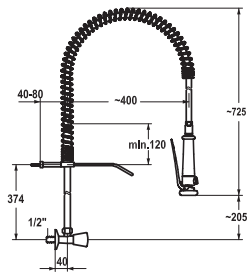

FUN

KWC-No.

Price €

115.0315.620 K.24.42.74.000C78
all chrome, AD 153 +/- 8 mm, A 300

947.60

Two-handle mixer ■ Commercial kitchen

Two-handle mixer

- Swivel spout 180°
- Flat valves M20 x 1.25
- Wall connections 1/2" x 3/4", with shut-off valve L 40 eccentric 4 mm