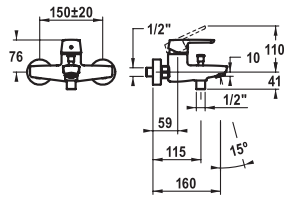

FUN KWC-No. Price €

113.0553.714 20.412.333.000 **279.50**
all chrome, AD 150 +/- 20 mm, A 160, without hand shower, hose and bracket

Lever mixer ▀ Tub

- Lever mixer
- ▀ Fixed spout
- ▀ KWC cartridge M 35 H
- ▀ Wall connections 1/2" x 3/4", without shut-off valve eccentric 10 mm