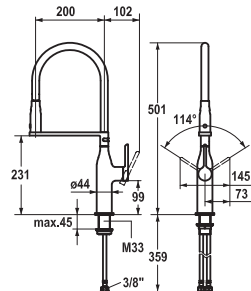

115.0308.209 10.261.432.000FL
all chrome, A 200, flexible connection hoses

625.70

Lever mixer ■ Kitchen

Lever mixer

- Spray 360° turn
- KWC cartridge S 25
- Flexible connection hoses 3/8"