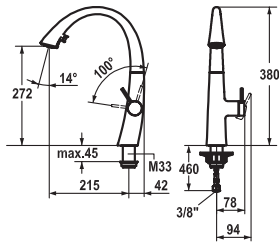

FUN KWC-No. Price €

115.0307.911 10.201.102.000FL
all chrome, A 215, flexible connection hoses

684.10

115.0308.235 10.201.102.127FL
decor steel, A 215, flexible connection hoses

856.10

Lever mixer ■ Kitchen

Lever mixer

- Covered pull-out spray
- KWC cartridge S 25
- Flexible connection hoses 3/8"