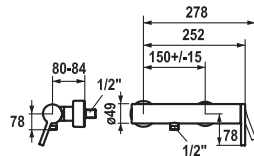

Lever mixer ▀ Shower

Lever mixer

- KWC cartridge M 35
- Concealed wall connections 1/2" x 3/4", without shut-off valve L 46 eccentric 7.5 mm

113.0396.244 20.192.503.000 **542.50**
all chrome, AD 150 +/- 15 mm, A 190, without hand shower and hose