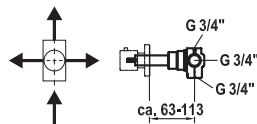

112.0315.786	39.990.010.931	221.60
G 3/4", Concealed unit		

Concealed unit ■ Multiport diverter

Concealed unit for multiport diverter

- Connecting thread 3/4"