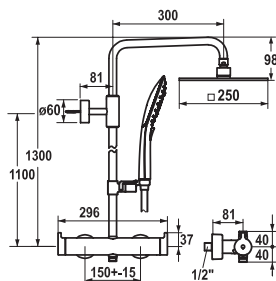

112.0396.211 26.196.213.000 **1'672.90**
all chrome, AD 150 +/- 15 mm, A 300, with hand shower and hose

Thermostatic mixer ▀ Shower system

Shower system KWC AVA

- Thermostatic precision control unit
- Concealed wall connections 1/2" x 3/4", without shut-off valve L 46 eccentric 7.5 mm