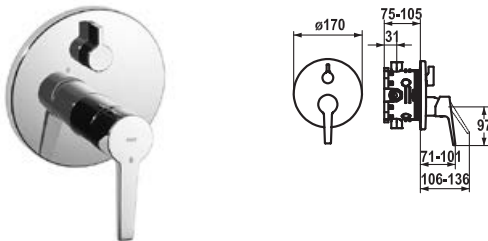

Trim kit ■ Lever mixer ■ Tub

Trim kit with function unit

- KWC cartridge M 35
- To be ordered separately:
  - Unit for concealed installation KWC BLUEBOX®

113.0493.764 21.164.500.000 **195.70**

all chrome, Trim kit