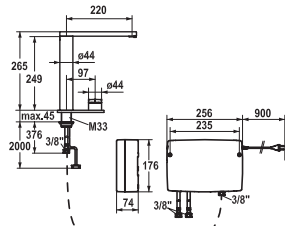

FUN

KWC-No.

Price €

115.0308.219 10.651.022.000FL **2'201.40**
all chrome, A 220, flexible connection hoses, mains receiver

Kitchen ▀ with LED-technology

- IntelligentControl - electronic control
- ▀ Swivel spout 360°
- ▀ touch light PRO control unit, maintenance-free
- ▀ Flexible connection hoses 3/8"