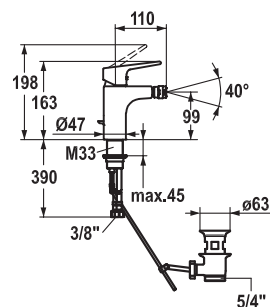

113.0360.221 13.161.041.000FL **204.50**
all chrome, A 110, flexible connection hoses, with pop-up valve

Lever mixer ■ Bidet

1. Lever mixer
2. Fixed spout
   - KWC cartridge M 35
   - Flexible connection hoses 3/8"