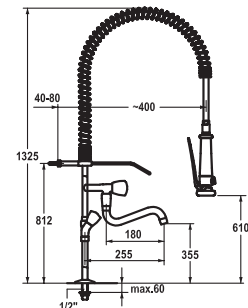

Two-handle mixer ■ Commercial kitchen

Two-handle mixer

- Swivel spout 180°
- Flat valves M20 x 1.25
- Pillar connections 1/2" x 3/4" L 130

115.0315.670 K.24.42.61.000C71
all chrome, AD 153, A 180

1'016.10