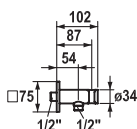

Hose connection

Hose connection

- Connecting thread 1/2"

112.0315.854	26.000.614.000	21.10

all chrome