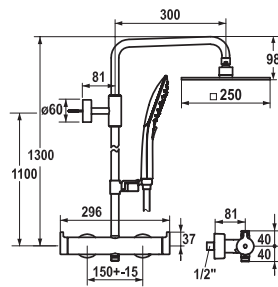

FUN

KWC-No.

Price €

112.0396.211 26.196.213.000 **1'672.90**
all chrome, AD 150 +/- 15 mm, A 300, with hand shower and hose

Thermostatic mixer ■ Shower system

Shower system KWC AVA

- Thermostatic precision control unit
- Concealed wall connections 1/2" x 3/4", without shut-off valve L 46 eccentric 7.5 mm