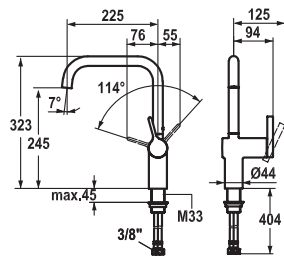

- Lever mixer
- Pull-out spray - magnetic tight-fit holder
- KWC cartridge S 25
- Flexible connection hoses 3/8"

FUN

KWC-No.

Price €

115.0308.215 10.231.013.000FL
all chrome, A 225, flexible connection hoses