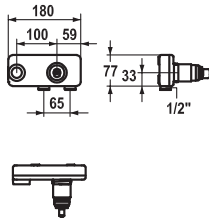

112.0308.148 39.151.400.931 **158.50**
all chrome, Concealed unit

Concealed unit

Concealed unit wall two hole

- Connecting thread 1/2"
- To be ordered separately:
  - Installation kit Z.536.828