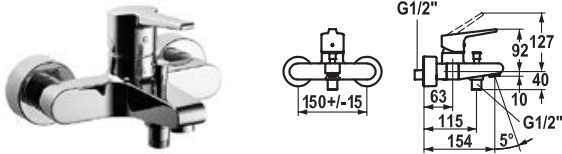

FUN KWC-No. Price €

113.0360.224 20.162.313.000 **258.20**

all chrome, AD 150 +/- 15 mm, A 170, without hand shower, hose and bracket

Lever mixer ■ Tub

Lever mixer

- Fixed spout
- KWC cartridge M 35
- Wall connections 1/2" x 3/4", without shut-off valve L 46 eccentric 7.5 mm