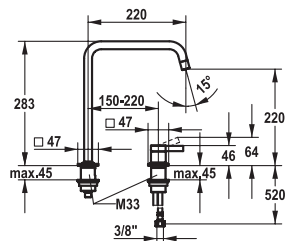

115.0517.899 10.392.022.700FL
stainless steel, A 220, flexible connection hoses

1'024.70

Lever mixer ■ Kitchen

Lever mixer

- Swivel spout 150° or 360°
- KWC cartridge S 25
- Flexible connection hoses 3/8"