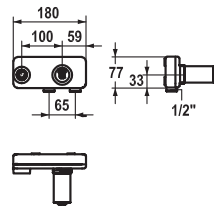

112.0308.149	39.193.400.931	158.50
Concealed unit		

Concealed unit

Concealed unit wall two hole

- Connecting thread 1/2"
- To be ordered separately:
  - Installation kit Z.536.828