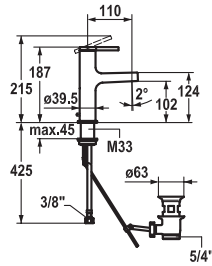

FUN KWC-No. Price €

113.0315.818 12.198.041.000FL **318.60**
all chrome, A 110, flexible connection hoses, with pop-up valve

113.0315.819 12.198.051.000FL **272.60**
all chrome, A 110, flexible connection hoses, without pop-up valve