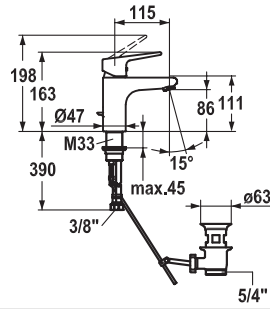

113.0360.373 12.161.031.000FL **188.30**
all chrome, A 115, flexible connection hoses, with pop-up valve

113.0360.375 12.161.071.000FL **172.20**
all chrome, A 115, flexible connection hoses, without pop-up valve

Lever mixer ■ Basin ■ CoolFix

1. Lever mixer
2. Fixed spout
   - KWC cartridge M 35
   - Flexible connection hoses 3/8"