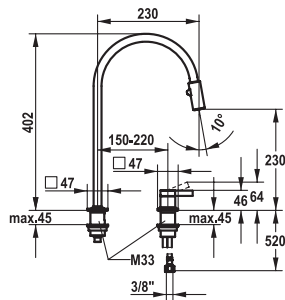

FUN

KWC-No.

Price €

115.0517.932 10.392.323.700FL
stainless steel, A 230, flexible connection hoses

1'335.20**Lever mixer ■ Kitchen**

Lever mixer

- Pull-out spray 360° turn - magnetic tight-fit holder
- KWC cartridge S 25
- Flexible connection hoses 3/8"