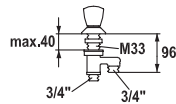

115.0315.671	K.24.40.00.000C35	169.30
all chrome, G 3/4"		

Lever mixer ■ Commercial kitchen

Shut-off valve

- Flat valves M25 x 1.25
- Connecting thread 3/4"