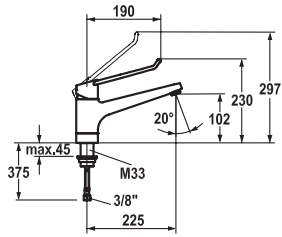

FUN KWC-No. Price €

115.0315.707 10.291.023.000FL
all chrome, A 225, flexible connection hoses

345.20

Lever mixer ■ Kitchen

Lever mixer

- Swivel spout 160°
- KWC cartridge with safety device L 39 - universal
- Flexible connection hoses 3/8"