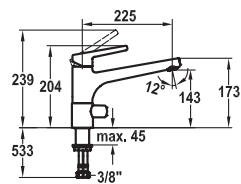

115.0480.480 10.171.063.000FL
all chrome, A 225, flexible connection hoses

353.00

Lever mixer ■ Kitchen ■ Integrated shut-off valve

Lever mixer

- Swivel spout 160°
- KWC cartridge M 35
- Flexible connection hoses 3/8"