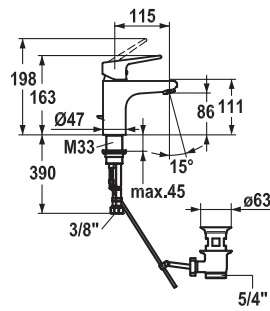

FUN KWC-No. Price €

113.0360.207 12.168.041.000FL **188.30**
all chrome, A 115, flexible connection hoses, with pop-up valve

113.0360.208 12.168.051.000FL **172.20**
all chrome, A 115, flexible connection hoses, without pop-up valve