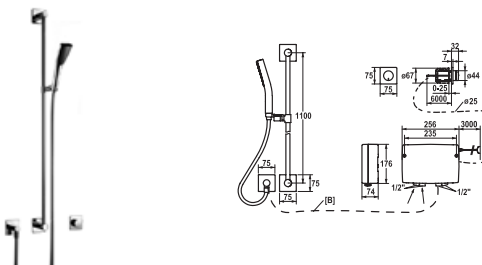

- IntelligentControl - electronic control
- Fixed spout
- touch light PRO control unit, maintenance-free
- Connecting thread 1/2"
- To be ordered separately: Rough in for operating unit Z.636.183

113.0315.749 21.654.010.000 **2'547.60**
all chrome, L 1100, power supply for concealed installation, with hand shower and hose, Trim kit