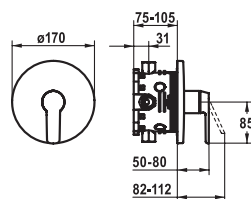

113.0553.715 21.414.500.000 **229.80**
all chrome, Trim kit

Trim kit ▀ Shower

- Trim kit with function unit
- ▀ KWC cartridge M 35 H
- ▀ To be ordered separately:
  - Unit for concealed installation KWC BLUEBOX®