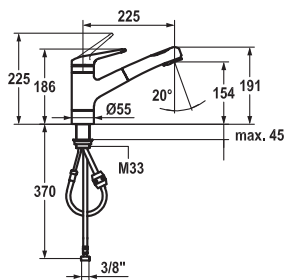

115.0043.799 10.071.033.000FL
all chrome, A 225, flexible connection hoses

509.50

Lever mixer ■ Kitchen

1. Lever mixer
2. Pull-out spray
   - KWC cartridge L 39 - universal
   - Flexible connection hoses 3/8"