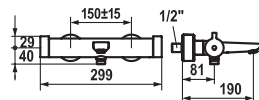

113.0521.688 20.382.503.000 **542.40**

all chrome, AD 150 +/- 15 mm, A 190, without hand shower, hose and bracket

Thermostatic mixer ▀ Tub

Thermostat

- ▀ Fixed spout
- ▀ Thermostatic precision control unit
- ▀ Concealed wall connections 1/2" x 3/4", without shut-off valve L 46 eccentric 7.5 mm