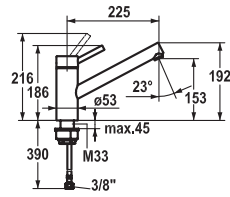

Installation kit

Installation kit

- Suitable for:
 - Concealed unit wall two hole

FUN

KWC-No.

Price €

115.0315.697 10.271.023.700FL
stainless steel, A 225, flexible connection hoses

645.30