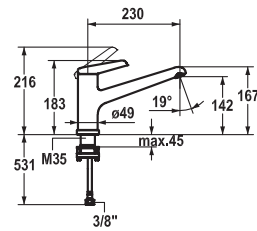

115.0308.251 10.321.043.000FL
all chrome, A 230, flexible connection hoses

328.90

Lever mixer ■ Kitchen ■ detachable

- Lever mixer
- Swivel spout 160°
- KWC cartridge M 35
- Flexible connection hoses 3/8"