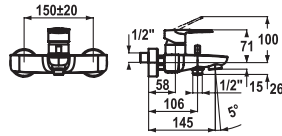

FUN KWC-No. Price €

113.0521.715 20.382.333.000 **304.30**

all chrome, AD 150 +/- 20 mm, A 145, without hand shower, hose and bracket

Lever mixer ▀ Tub

Lever mixer

- ▀ Fixed spout
- ▀ KWC cartridge M 35 H
- ▀ Wall connections 1/2" x 3/4", without shut-off valve eccentric 10 mm