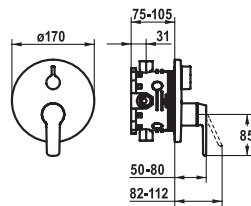

113.0553.716 20.414.500.000 **281.60**
all chrome, Trim kit

113.0553.717 20.414.510.000 **403.70**
all chrome, Trim kit, with vacuum breaker

Trim kit ▀ Tub

- Trim kit with function unit
- ▀ KWC cartridge M 35 H
- ▀ To be ordered separately:
  - Unit for concealed installation KWC BLUEBOX®