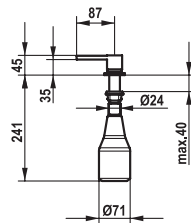

119.0517.935 Z.538.038.700
stainless steel

408.90

Soap dispensers

Soap dispenser KWC ERA