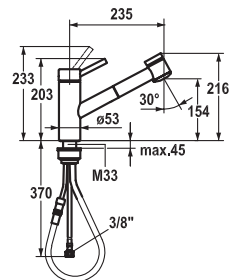

115.0315.656 10.271.033.700FL
stainless steel, A 235, flexible connection hoses

844.50

115.0315.657 10.271.033.736FL
stainless steel/matte black, A 235, flexible connection hoses

719.40

Lever mixer ■ Kitchen

- Lever mixer
- Pull-out spray
- KWC cartridge L 39 - universal
- Flexible connection hoses 3/8"