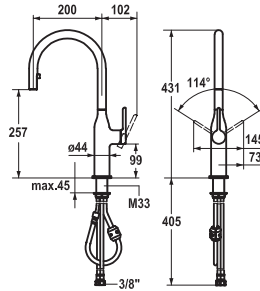

FUN

KWC-No.

Price €

115.0308.212 10.261.012.000FL
all chrome, A 200, flexible connection hoses

401.50

Lever mixer ■ Kitchen

Lever mixer

- Swivel spout 160°
- KWC cartridge S 25
- Flexible connection hoses 3/8"