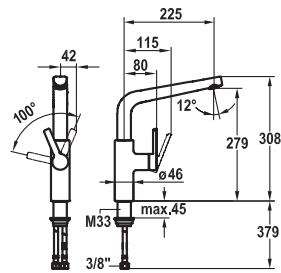

FUN

KWC-No.

Price €

115.0480.661 10.171.013.000FL
all chrome, A 225, flexible connection hoses

258.80

Lever mixer ■ Kitchen

Lever mixer

- Swivel spout 360°
- KWC cartridge S 25
- Flexible connection hoses 3/8"