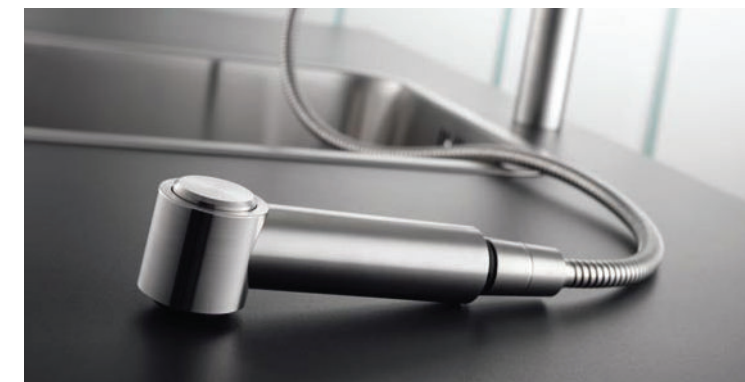

Exquisite design, stylishly applied

The graceful elegance of the top-operated models leaves nothing to be desired.

The angled water jet complements the geometry of the minimalist design – and breathes new life into the endless play of the water.

Lever action.

The dainty operating lever is made of ultra-strong hardened stainless steel and will carry on working perfectly for years to come.

Attention to detail

Swiss quality, accurately finished

The harmony of the design is expressed in the precision of the workmanship. It is the small but important differences that ensure that KWC ONO not only looks great but is technically great too.

Help with the cleaning.

With KWC JETCLEAN technology, limescale doesn't have a chance. The filter material is so soft that the holes open automatically when the water flows.

Where the water is very hard, TURN AND CLEAN can help: open the cover, clean the filter and close it again. All done!

Going places

Made of pure stainless steel, the stylish pull-out spray swivels to any side and extends up 70 cm.

As you like it

A soft, bubbling flow turns into swishing jets at the simple press of a button.