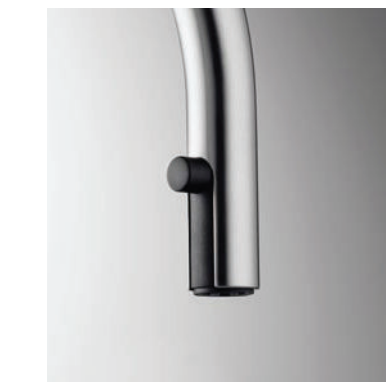

Help with the cleaning.

With KWC JETCLEAN technology, limescale doesn't have a chance. The filter material is so soft that the holes open automatically when the water flows.

Where the water is very hard, TURN AND CLEAN can help: open the cover, clean the filter and close it again. All done!

Going places

Made of pure stainless steel, the stylish pull-out spray swivels to any side and extends up 70 cm.

As you like it

A soft, bubbling flow turns into swishing jets at the simple press of a button.

Pulling power

Pioneering ideas, timelessly interpreted

Easy to operate and hard to fault: at first sight the pull-down aerator is invisible, but it means you can have complete freedom of movement whenever you need it.

Leadership style.

Ergonomics and elegance are the hallmarks of the pull-down aerator in the side-operated lever mixer. Seamlessly integrated in the spout, it can be pulled down in a flash so you can move the spray about as much as you like.