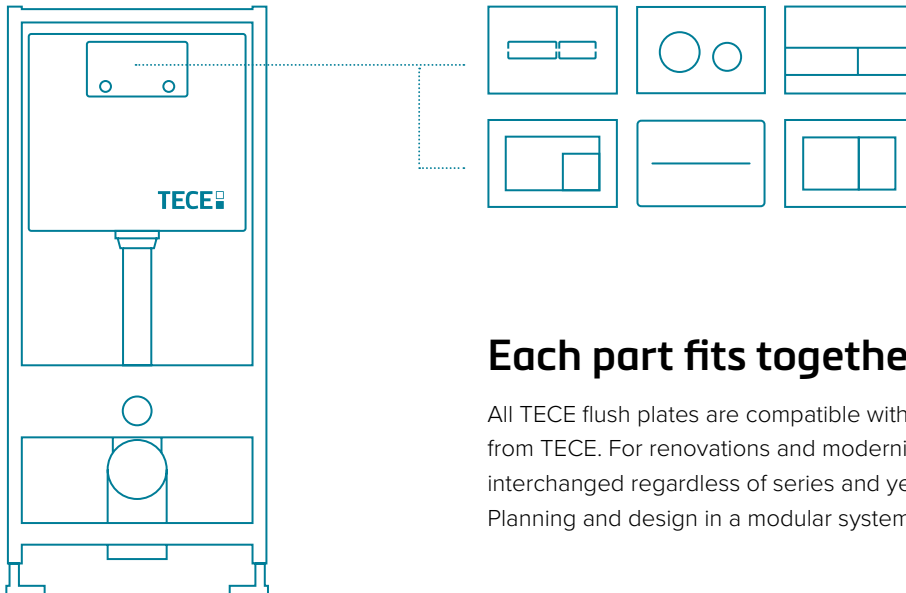

## Each part fits together.

All TECE flush plates are compatible with the universal cistern from TECE. For renovations and modernisations, they can be interchanged regardless of series and year. Even after decades. Planning and design in a modular system. Made by TECE.