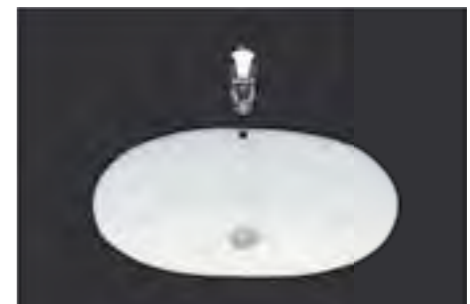

L546
Under Counter Lavatory
550W x 400D mm