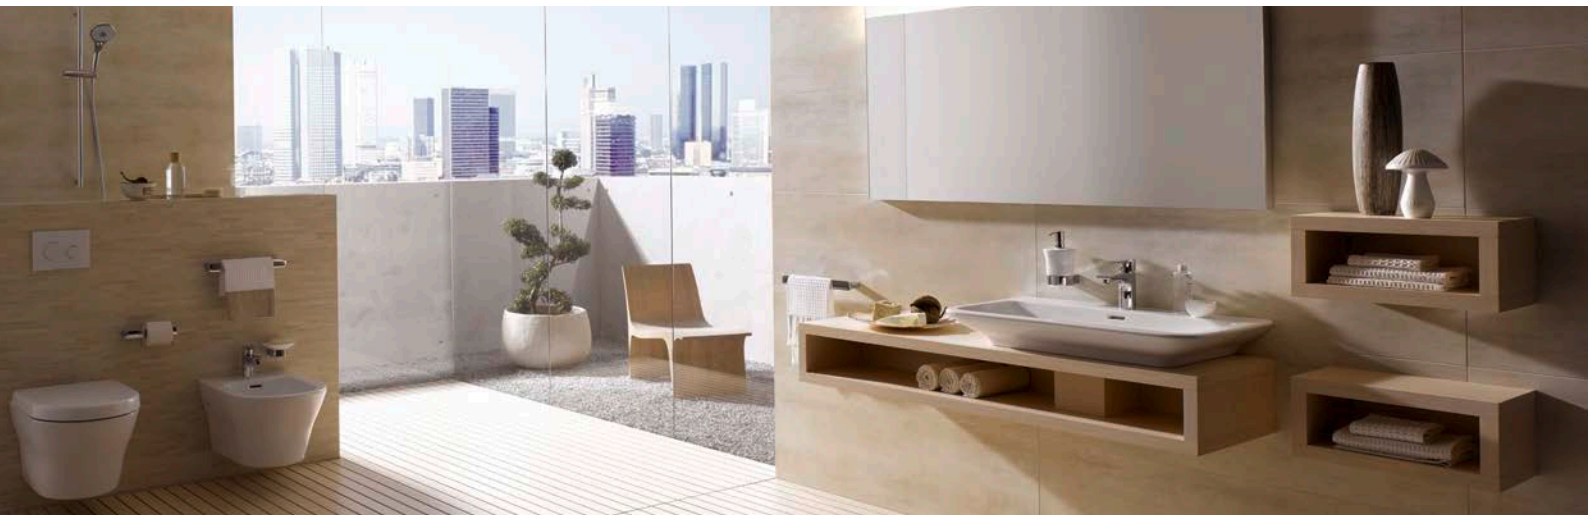

MH SUITE

MH SERIES,

Creativity requires space to spread its wings, which is why MODULAR HOME provides the flexibility essential in the cosmopolitan bathrooms of today. To ensure your bathroom meets your needs, all the collection's elements are modular in design, giving you the creative scope to design a bathroom that lives up to your expectations.

MH CW 162 EHID

Wall Hung

With Concealed Hole
4.5/3 L Dual Flush
Seat & Cover

Bowl Shape: European Std.
Rough-In: 220 mm

MH CW 162 EID

Wall Hung

Without Concealed Hole
4.5/3 L Dual Flush
Seat & Cover

Bowl Shape: European Std.
Rough-In: 220 mm