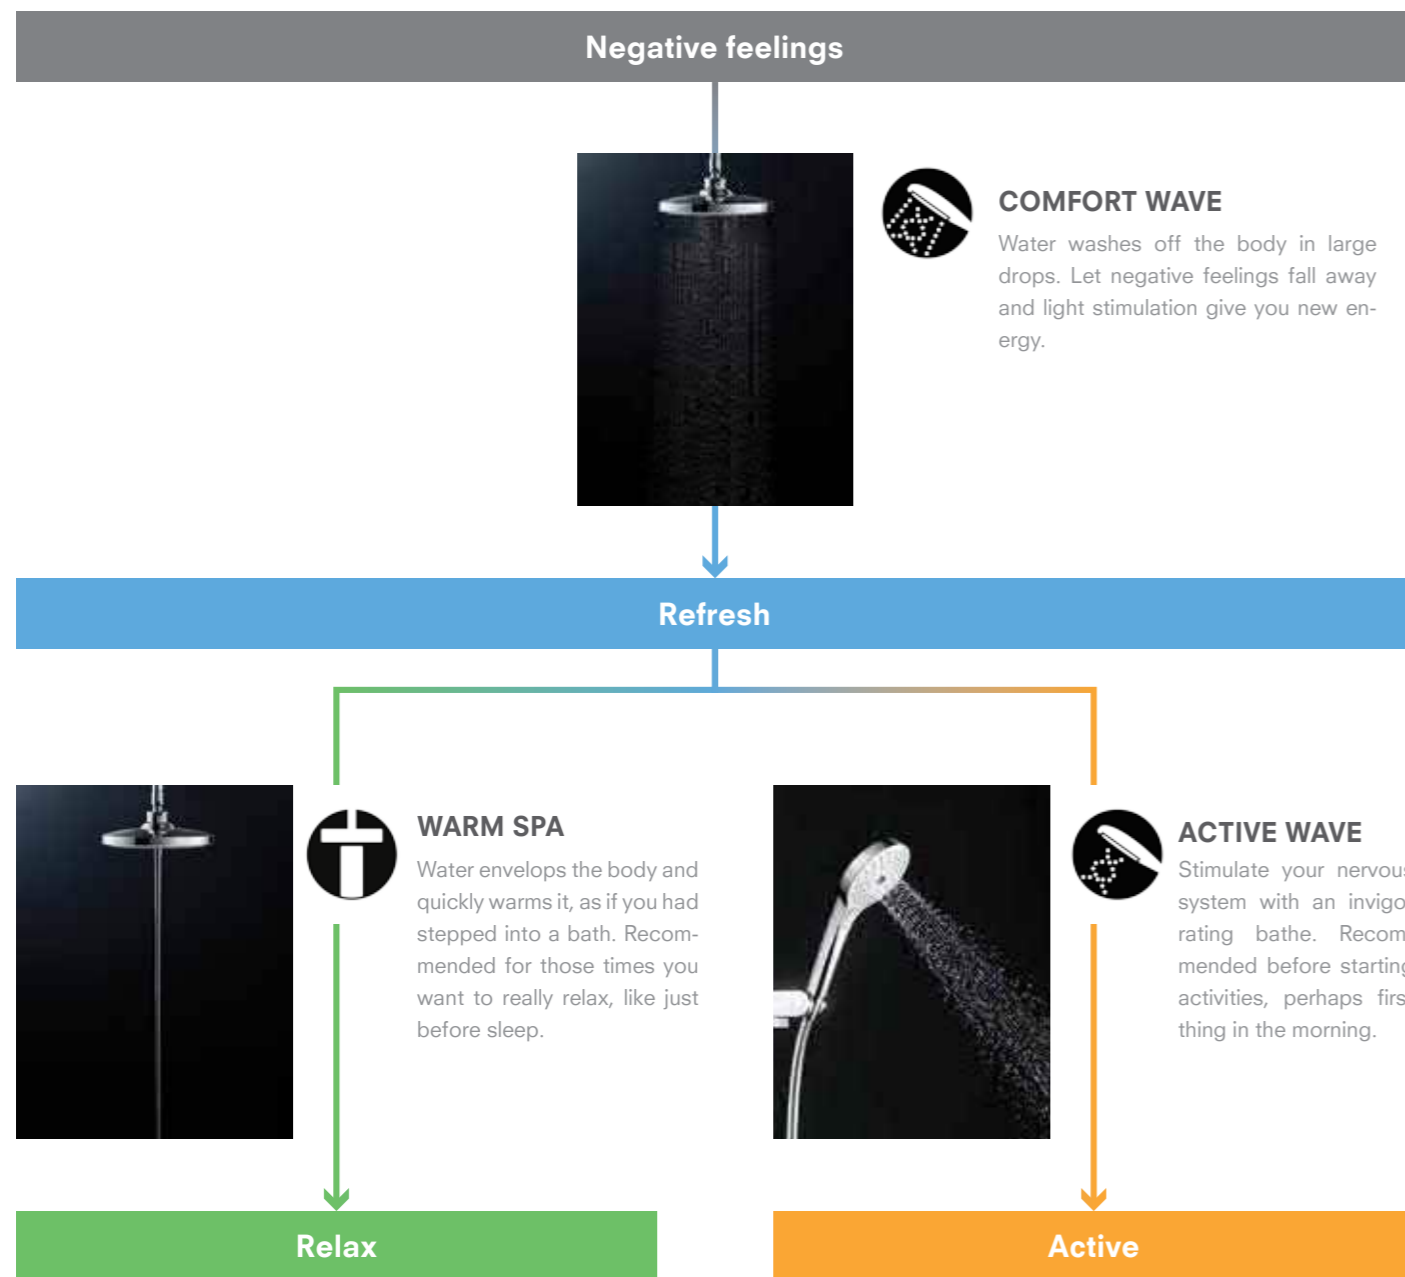

ACTIVE WAVE

Conventional Shower

A perfect showering experience with just one touch.

Choose your shower experience with a simple switch.

For the hand shower we installed a switch right at your fingertip, and for the over head shower the switch is located inside the showerhead. For the hand shower you can change easily between WARM SPA/ COMFORT WAVE/ ACTIVE WAVE, and for the over head shower between WARM SPA and COMFORT WAVE. Feel free to enjoy the perfect shower for your mood.

HAND SHOWER

OVER HEAD SHOWER

Customize your shower, for a unique sensation.

Let luxury lead you to a new state of mind.

TOTO developed its multi-function shower for a more comfortable user experience. By quantitatively analyzing human sensation, we have researched and developed a shower with the optimum level of comfort. WARM SPA/COMFORT WAVE/ACTIVE WAVE are the pinnacles of this research. They will wash off negative feelings and guide you to a whole new state of mind. Wash away the weariness of the day, or wake up to a new morning with this shower. Let this time of luxury cleanse your soul.

Create a pleasant shower experience that is safe for everyone.

An unique approach to every risk

For a pleasant shower, comfort is important but safety is essential. TOTO uses a unique structure developed through continuous research to prevent the various risks associated with taking a shower

[Over head shower fall-prevention device]
Multiple structures for fall prevention.

When used over many years, the hardware shower-head mount can loosen or break, meaning the shower-head could potentially fall. By incorporating a unique safety feature, we can prevent this from happening.