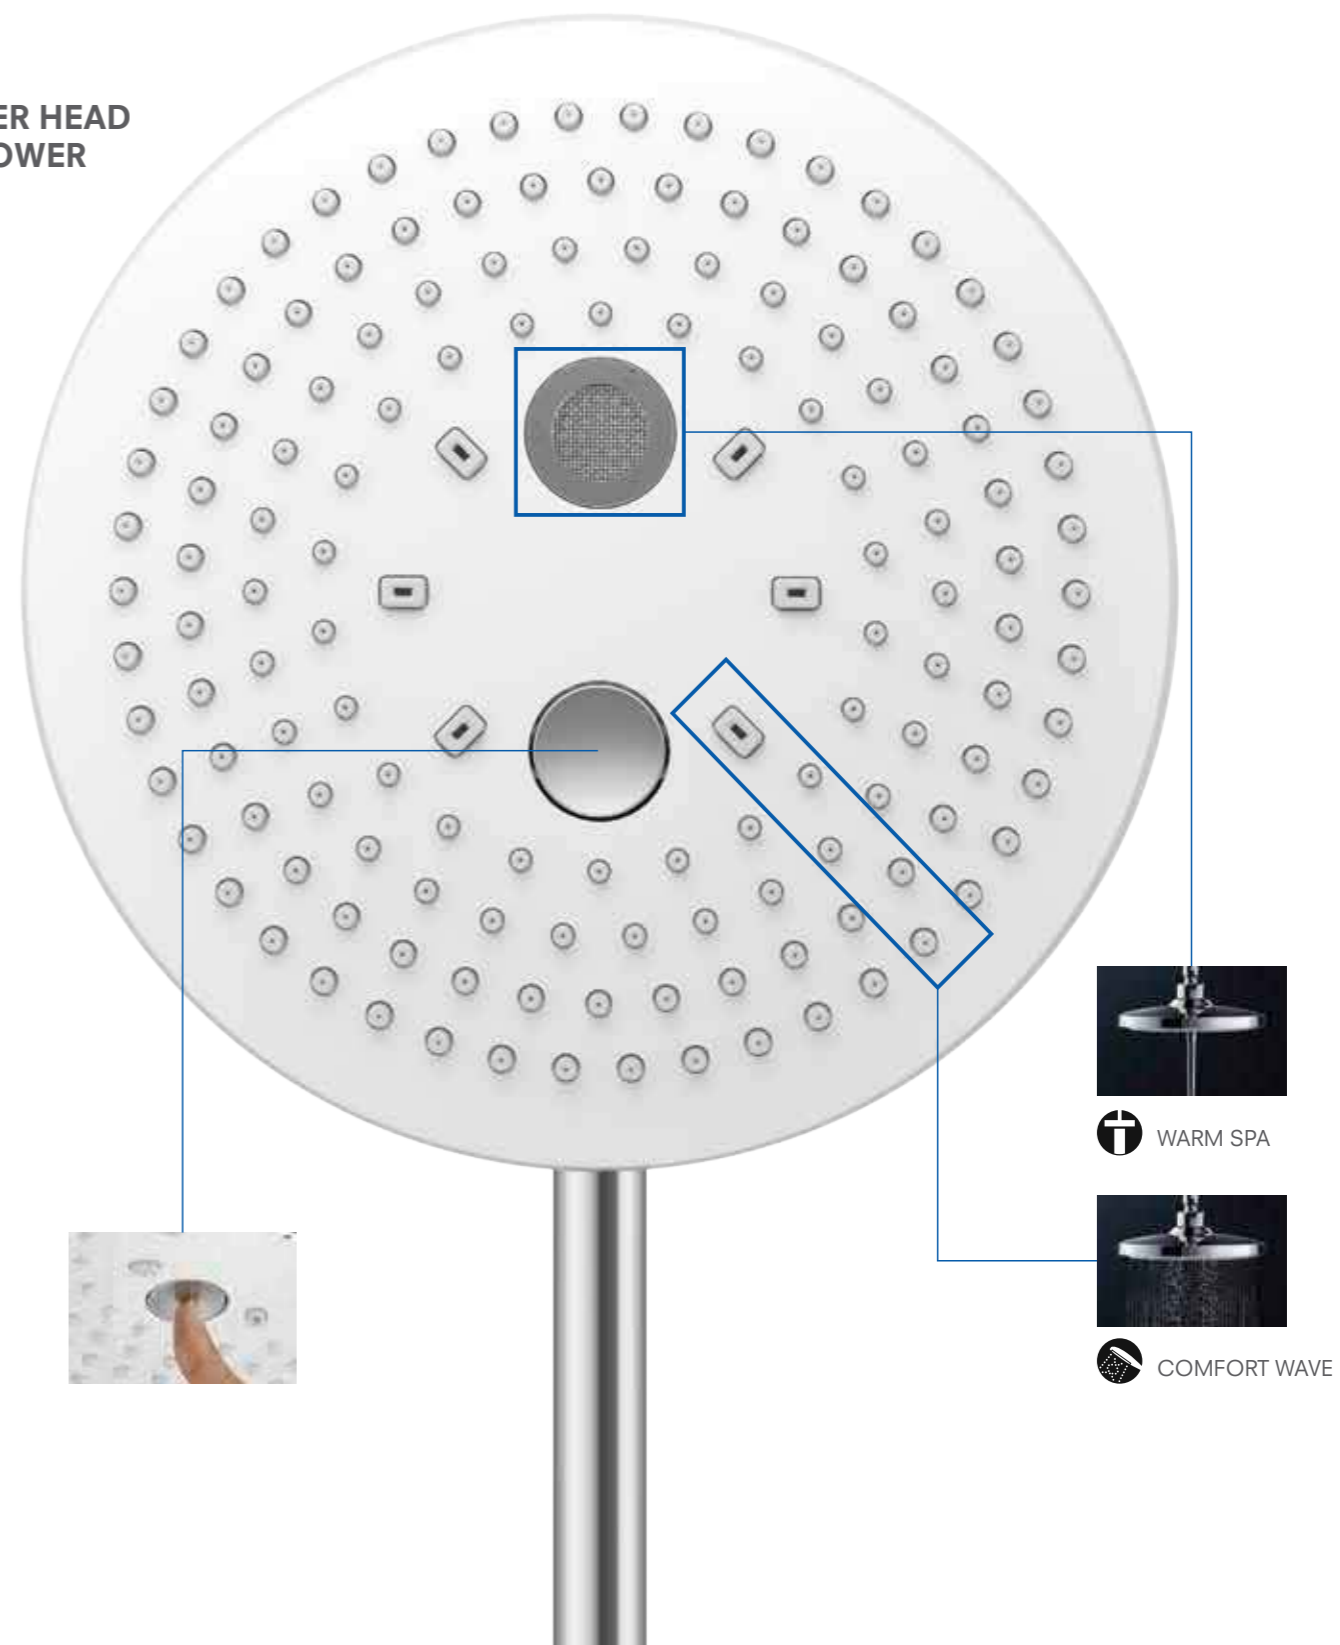

That Quality : Only TOTO

The image illustrates water penetration. While using a conventional shower, fine drops of water will bounce off the hair. Whereas, for COMFORT WAVE it will reach all the way to the scalp.

ACTIVE WAVE

Conventional Shower

A perfect showering experience with just one touch.

Choose your shower experience with a simple switch.

For the hand shower we installed a switch right at your fingertip, and for the over head shower the switch is located inside the showerhead. For the hand shower you can change easily between WARM SPA/ COMFORT WAVE/ ACTIVE WAVE, and for the over head shower between WARM SPA and COMFORT WAVE. Feel free to enjoy the perfect shower for your mood.

HAND SHOWER

OVER HEAD SHOWER

Customize your shower, for a unique sensation.

Let luxury lead you to a new state of mind.

TOTO developed its multi-function shower for a more comfortable user experience. By quantitatively analyzing human sensation, we have researched and developed a shower with the optimum level of comfort. WARM SPA/COMFORT WAVE/ACTIVE WAVE are the pinnacles of this research. They will wash off negative feelings and guide you to a whole new state of mind. Wash away the weariness of the day, or wake up to a new morning with this shower. Let this time of luxury cleanse your soul.

[Over head shower fall-prevention device]
Multiple structures for fall prevention.

When used over many years, the hardware shower-head mount can loosen or break, meaning the shower-head could potentially fall. By incorporating a unique safety feature, we can prevent this from happening.