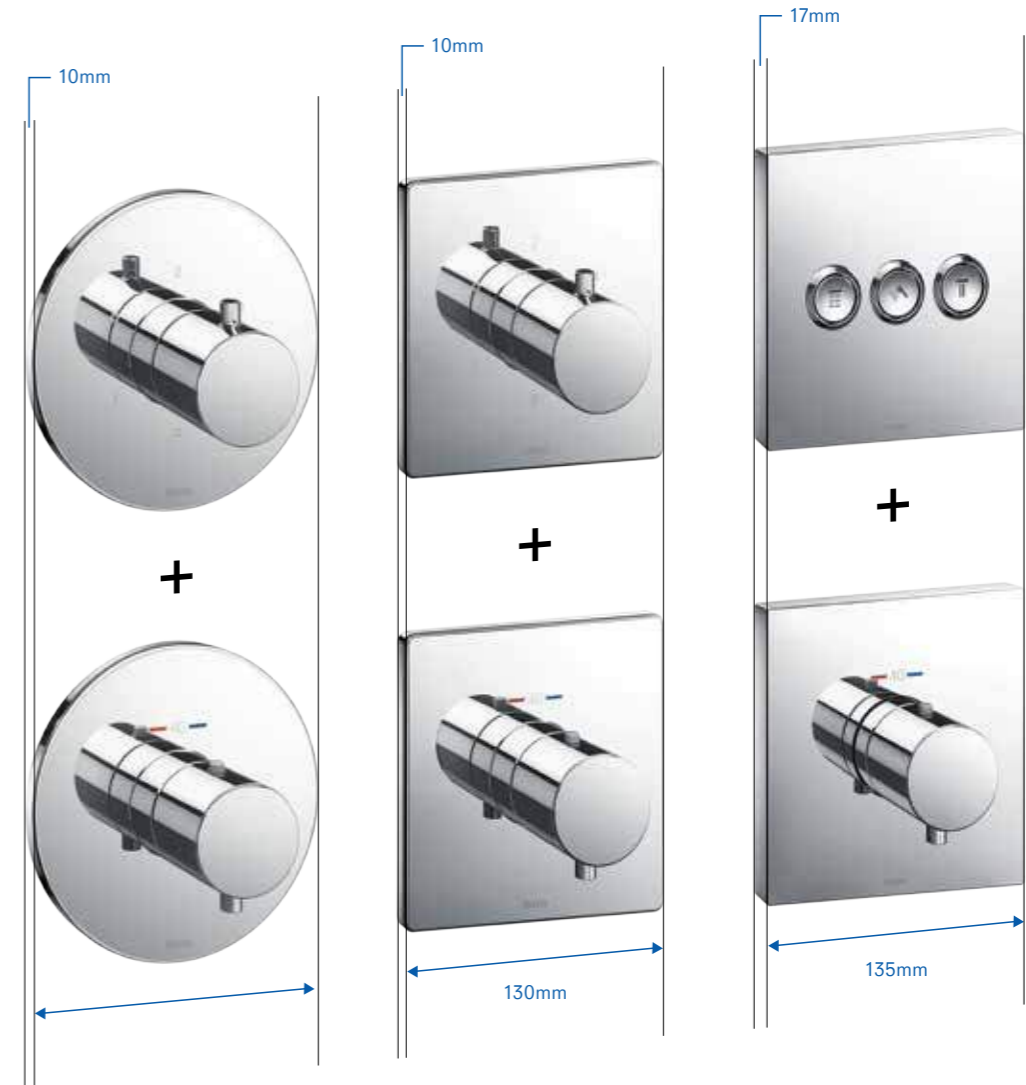

Conventional Discharge Temperature (°C)

Safety Thermo Discharge Temperature (°C)

The graph shows water temperature and time. It is apparent that a conventional faucet experiences large temperature fluctuations. In contrast, the graph for SAFETY THERMO shows very little change, as temperatures are kept very steady.

Small and Flexible.

The exact exterior you want.

Concealed faucets help to live up the bathroom. TOTO's MINI UNIT is a technology that gives you more space and freedom. We don't match the concealed system to each trim, instead we use a shared module. You can choose the functionality you need such as a single lever type, thermostat type, or touch button type, and also make choices based on design features such as circle or square fixtures.