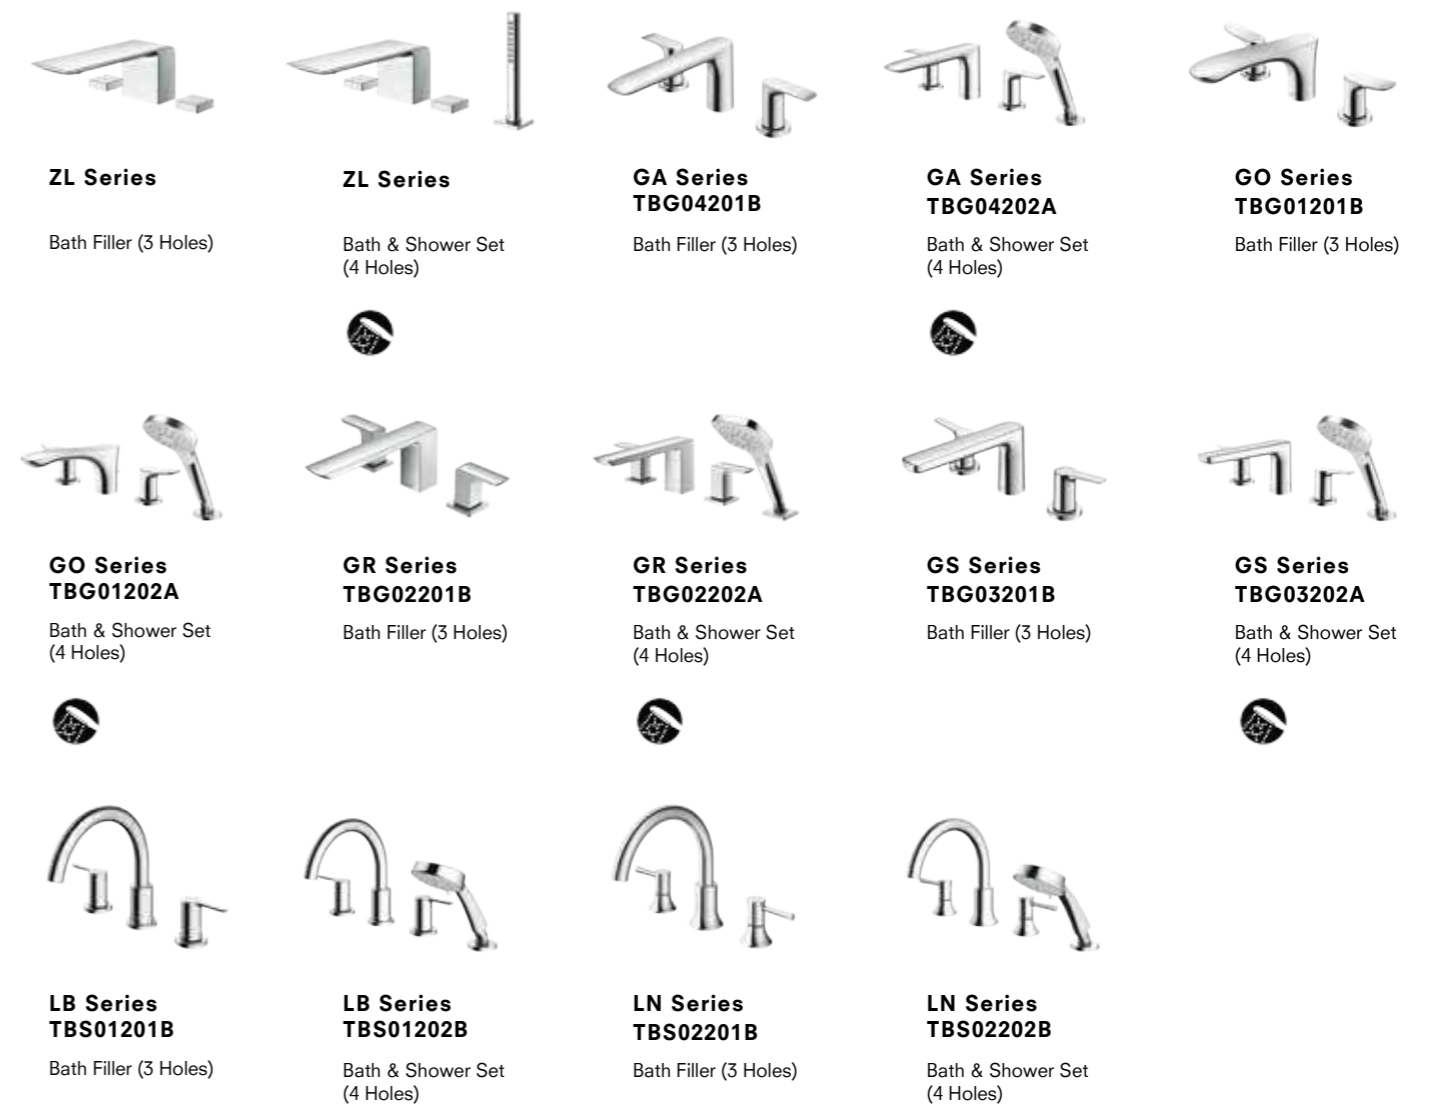

For Lavatory Space

For Bathtub Space

Accessory G Selection (Round)

YH902C
Paper Holder

YTT902C
Towel Ring

YRH902C
Robe Hook

YTS902BC
Towel Shelf

YT902S4C (L = 450)
Towel Bar

YT902S6C (L = 600)
Towel Bar

Accessory L Selection (Round)

YH406RC
Paper Holder

YTT406C
Towel Ring

YRH406C
Robe Hook

YTS406BC
Towel Shelf

YT406S4RC (L = 400)
Towel Bar

YT406S6RC (L = 600)
Towel Bar