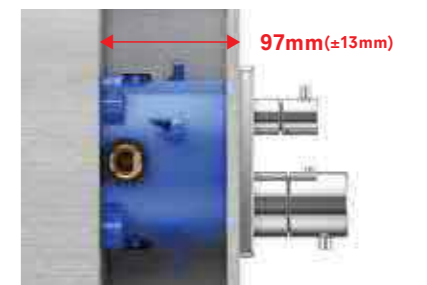

Easier to install. Less load on the frame.

A high degree of flexibility when installing the MINI UNIT is one of its most attractive features. We were able to achieve one of the industry's smallest and lightest bodies for the concealed system. It puts only a minimal load on the architectural frames and has improved manageability during installation. In order to conceal the unit, the wall only needs to be 97mm, and the system is able to absorb installation errors of $\pm 13\text{mm}$.