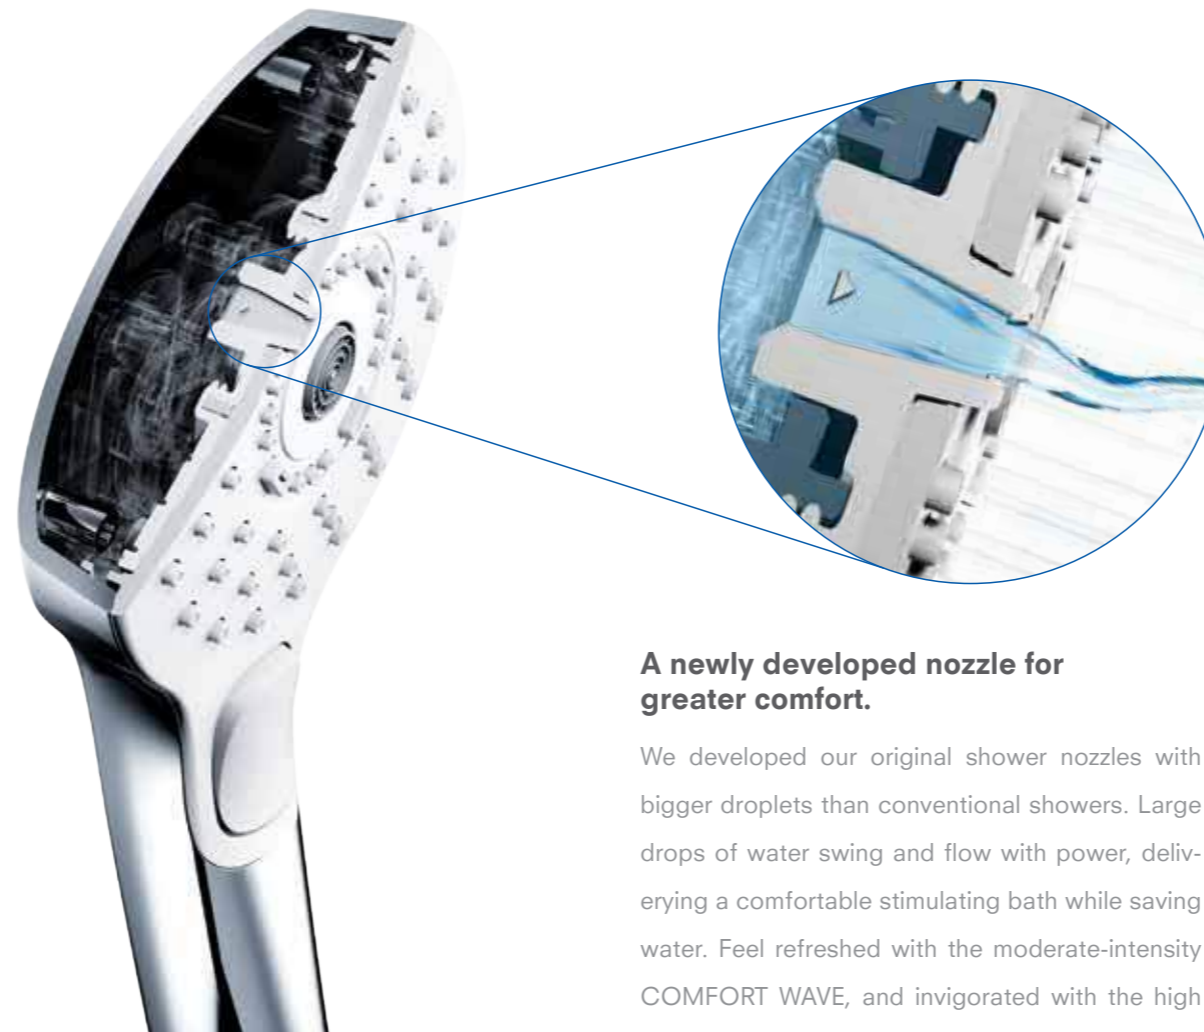

A newly developed nozzle for greater comfort.

We developed our original shower nozzles with bigger droplets than conventional showers. Large drops of water swing and flow with power, delivering a comfortable stimulating bath while saving water. Feel refreshed with the moderate-intensity COMFORT WAVE, and invigorated with the high intensity flow of ACTIVE WAVE.