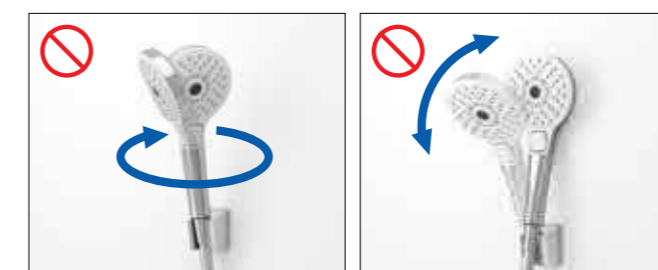

[Shower Holder]
Stopping plate peeling and rotation before they start.

Holder (Additional Resin Layer)
With our original safety design, we adopted a shower holder system from which the metal plating does not easily come off. Thus we can prevent injury caused by touching the area that would normally be exposed.

Rubber Cap (with protrusion)
The showerhead is prevented from unintentionally spinning or coming off of the holder because of the power of the water.

Anti Spin

Anti-Fly Out