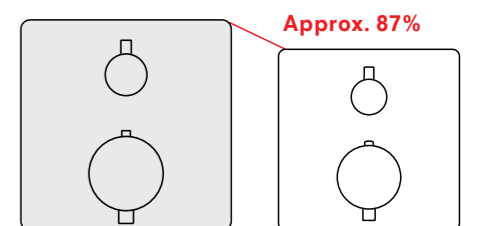

Industry-leading miniaturization. Beauty in balance.

A high degree of flexibility when installing the MINI UNIT is one of its most attractive features. We were able to achieve one of the industry's smallest and lightest bodies for the concealed system. It puts only a minimal load on the architectural frames and has improved manageability during installation. In order to conceal the unit, the wall only needs to be 97mm, and the system is able to absorb installation errors of $\pm 13\text{mm}$.