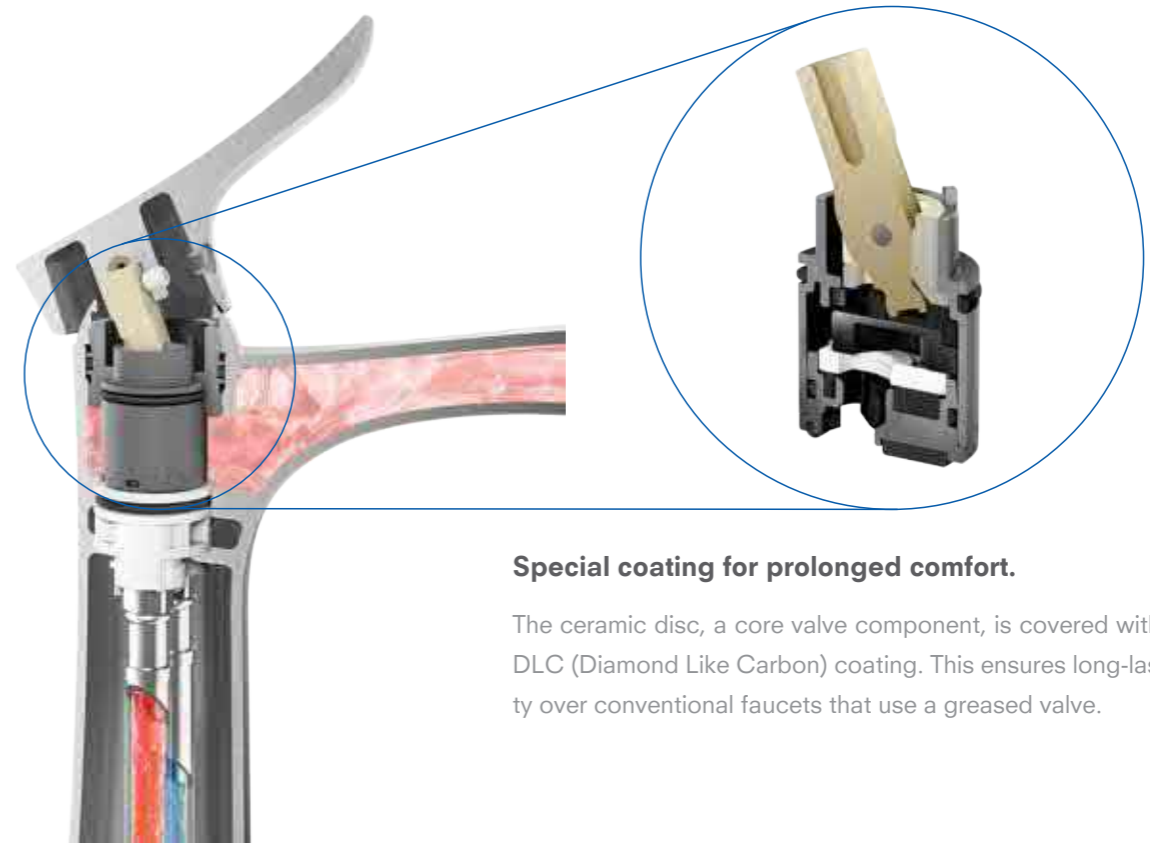

Faucets – product lineup

Series	Lavatory Faucet										Bathroom Faucet								Bidet Faucet		
	Single Lever w/ Pop-Up			Single Lever w/o Pop-Up			Side Handle	Wall-Mount		2 Handle	Cold Only	Exposed Shower Mixer		Concealed Shower Mixer		2 Handle		Single Lever		Spout	Floor-Standing
ZL							-				-	-	-					-			
GA											-										
GO											-										
GR							-				-							-		-	
GS							-				-							-		-	
LB							-				-							-		-	
LN							-			-	-					-	-	-		-	
LC							-			-	-					-	-	-	-	-	

Special coating for prolonged comfort.

The ceramic disc, a core valve component, is covered with a special DLC (Diamond Like Carbon) coating. This ensures long-lasting quality over conventional faucets that use a greased valve.

Precise flow control, exclusive to TOTO.

Our exclusive technology means new functionality. We took the core component of the valve, the ceramic disc, and customized its shape for ease of use. Compared to conventional faucets, it's easier to control water flow when just a little is required, such as when you are washing a contact lens. Because you can achieve the right amount of water flow instantly, it helps conserve water. *Adjustable flow functionality is only available for lavatory faucet for deck mounted types "