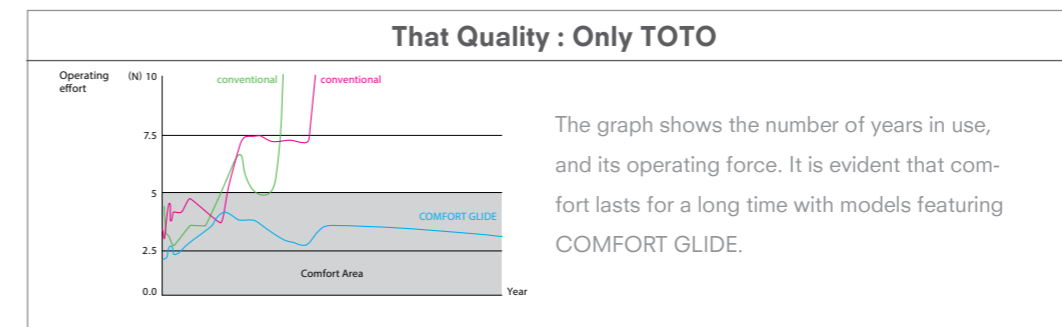

Precise flow control, exclusive to TOTO.

Our exclusive technology means new functionality. We took the core component of the valve, the ceramic disc, and customized its shape for ease of use. Compared to conventional faucets, it's easier to control water flow when just a little is required, such as when you are washing a contact lens. Because you can achieve the right amount of water flow instantly, it helps conserve water. *Adjustable flow functionality is only available for lavatory faucet for deck mounted types "