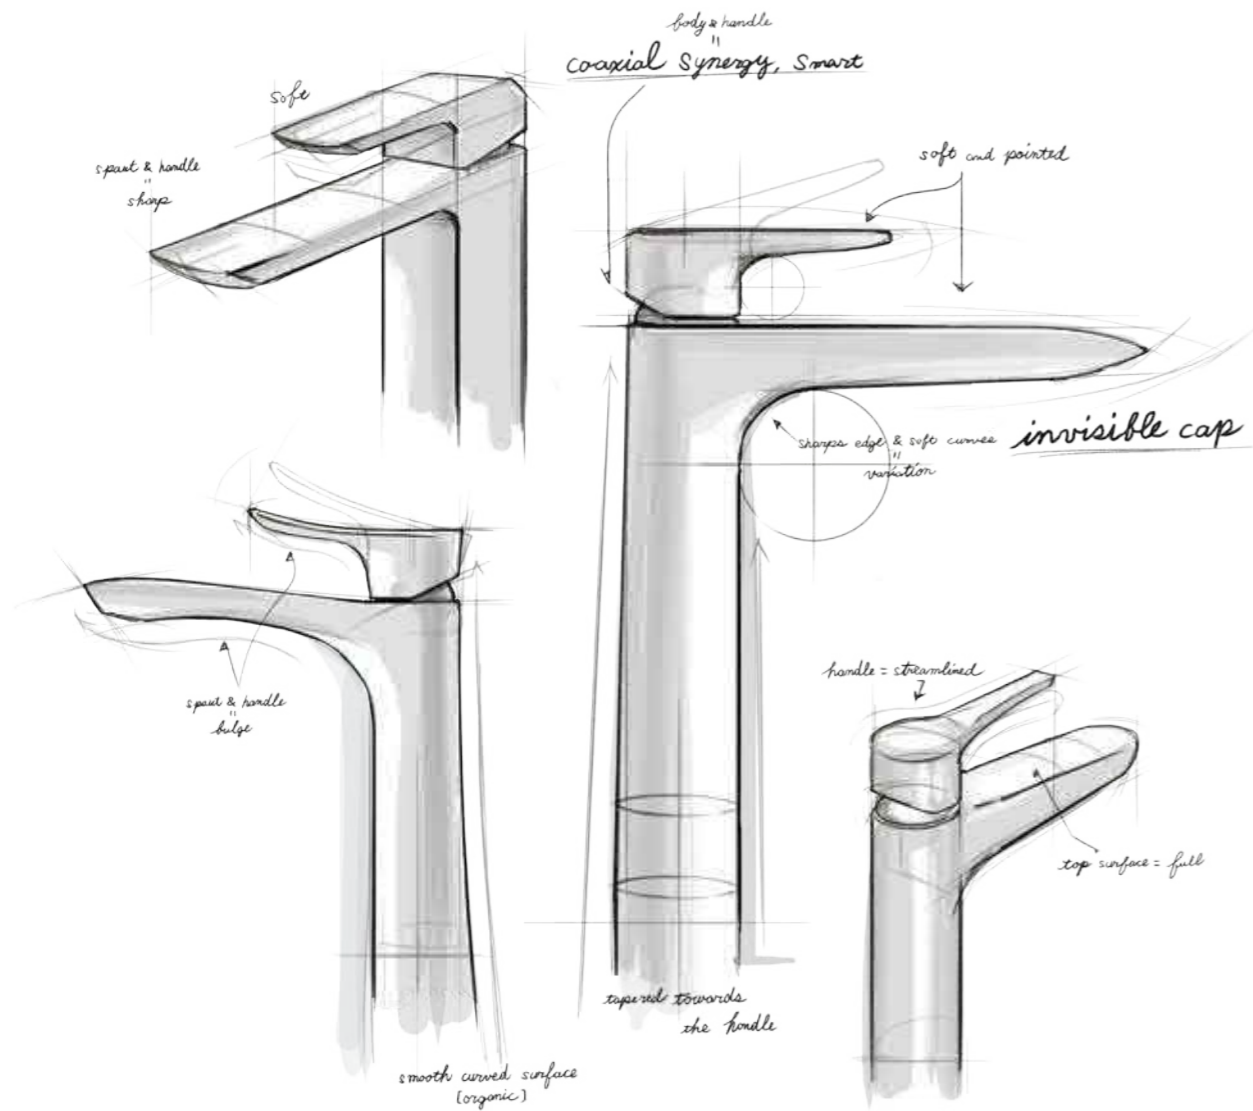

Precise flow control, exclusive to TOTO.

Our exclusive technology means new functionality. We took the core component of the valve, the ceramic disc, and customized its shape for ease of use. Compared to conventional faucets, it's easier to control water flow when just a little is required, such as when you are washing a contact lens. Because you can achieve the right amount of water flow instantly, it helps conserve water. *Adjustable flow functionality is only available for lavatory faucet for deck mounted types "