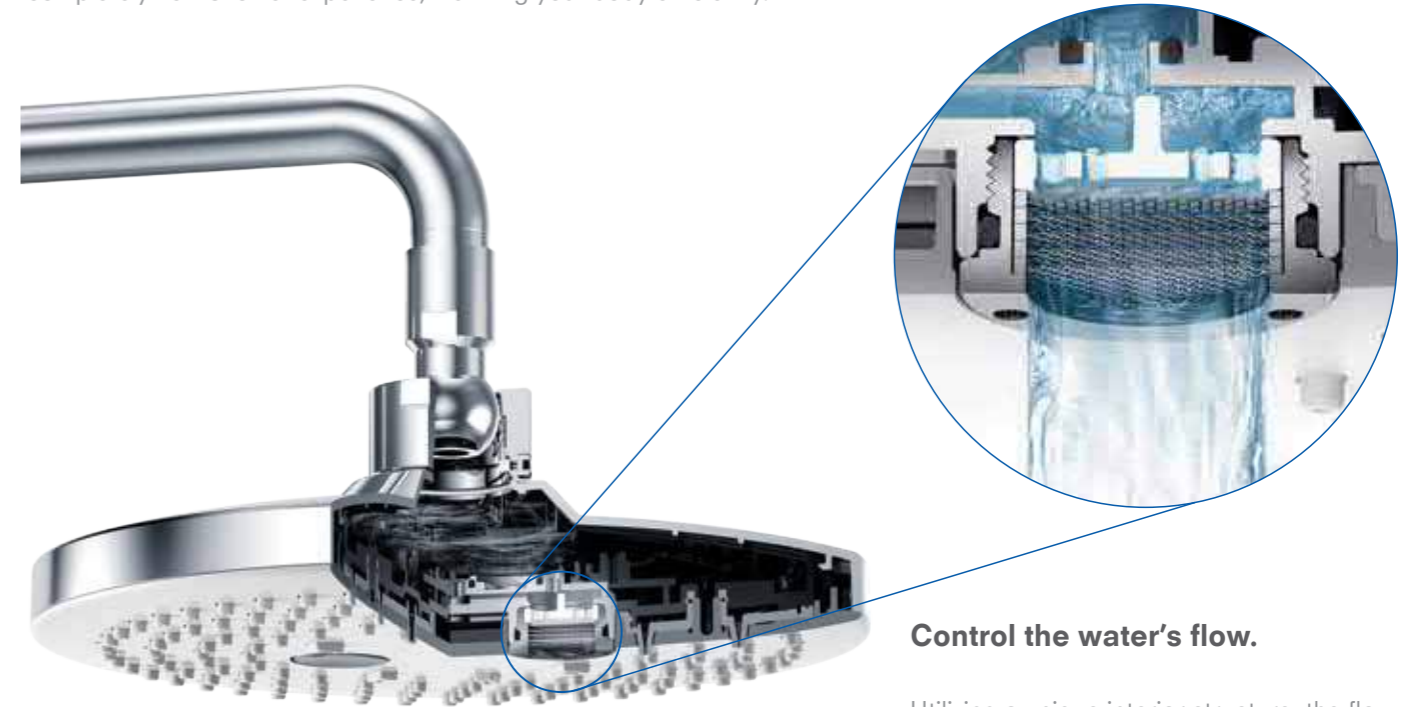

Control the water's flow.

Utilizing a unique interior structure, the flow of water is controlled to provide a smoother shower.

WARM SPA

Let no heat escape. Be warmer.

Smooth water release means less heat loss. The water cloaks your body, quickly warming it. This feature is now available not only in conventional over head showers, but hand showers too.