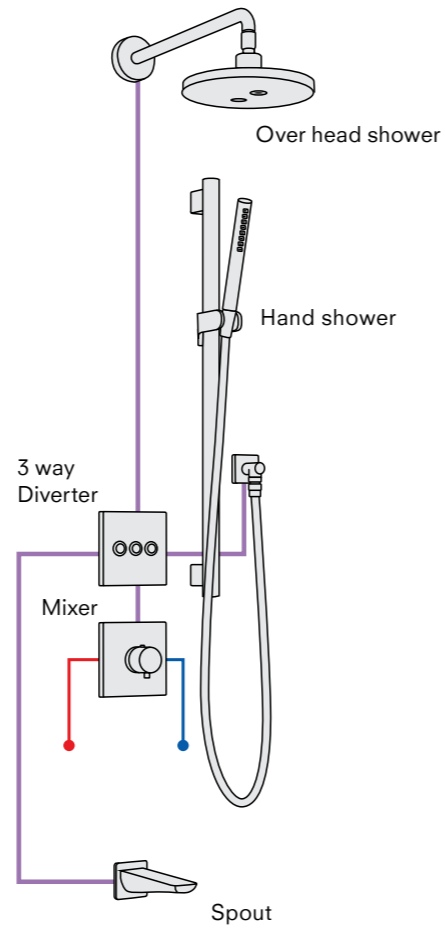

3 OUTLET

The most varied way to have fun

A shower space designed with 3 shower outlets (handshower, overhead shower, bath spout). The system that will give you the most varied shower experience.

— Hot water — Cold water — Mixing water

Compatible trim variations

A varied product lineup. Choose functionality and design based on your preferences.

		Handle Type			Switch Type	
		Round Design (Ø135mm)	Square Design (130mm)	Concealed Valve	Square Design (135mm)	Concealed Valve
1 OUTLET	Thermostat Mixer With Volume Control	TBV01407B	TBV02403B	TBN01001B	TBV02405B	TBN01001B
	Single Lever Mixer Without Diverter	GO series TBG01303B	GR series TBG02303B		-	TBN01001B
2 OUTLET	Thermostat Mixer With 2 Way Diverter	TBV01408B	TBV02404B	TBN01001B	TBV02406B	TBN01001B
	Single Lever Mixer With Diverter	GO series TBG01304B	GR series TBG02304B		-	TBN01001B
3 OUTLET	3 Way Diverter With Stop Valve	TBV01102B	TBV02102B	TBN01104B	TBV02105B	TBN01001B
	Thermostat Mixer Only Temp. Control	TBV01406B	TBV02401B	TBN01001B	TBV02402B	TBN01001B

Instruction

1 OUTLET	Thermostat Mixer With Volume Control Handle Type - a Flow Rate Control - b Temp. Control	Single Lever Mixer Without Diverter - a Lever Up/down(On/off) - b Flow Rate Control - c Temp. Control
2 OUTLET	Thermostat Mixer With 2 Outlet Diverter Handle Type - a Temp. Control - b Divert - c Flow Rate Control	Single Lever Mixer With Diverter - a Lever Pull/push(Divert) - b Temp. Control - c Lever Up/down(On/off) - d Flow Rate Control
3 OUTLET	Thermostat Mixer With Volume Control Handle Type - a Flow Rate Control - b Divert - c Off	Thermostat Mixer Only Temp. Control Handle Type a Temp. Control