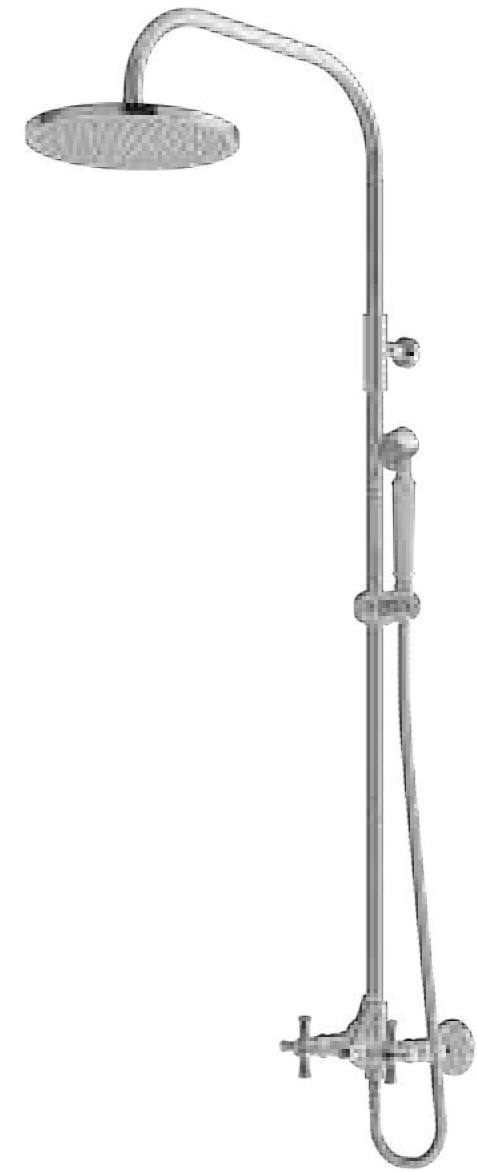

TX 492 SGNC

GLORIA

Cross Handle Shower Column Set