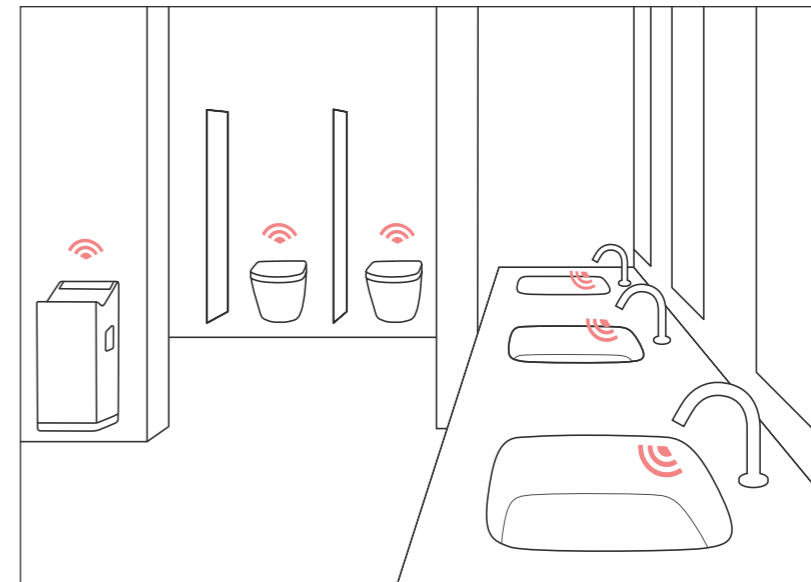

The Shape Memory Alloy (SMA) Thermostat maintains a constant water temperature despite fluctuating water temperatures and pressure levels resulting from water being used elsewhere in the home. The result is water temperature you can rely on, whether you're in the shower or washing your hands, without having to adjust it manually.

The special alloy of the control unit reacts faster than a conventional wax control unit. If the cold or hot water supply is interrupted, the SMA Thermostat will expand or contract to immediately readjust the temperature.

COOL TOUCH

The Cool Touch technology is a thoughtful feature that prevents scalding by shielding the hot water channels with cold water, hence making the surface cool to the touch.

TOUCH FREE

In addition to being convenient and easy to use, sensor-based technologies offer a very decisive advantage: they allow for touch-free operation, an essential factor in ensuring hygiene, which is particularly suitable for public facilities.