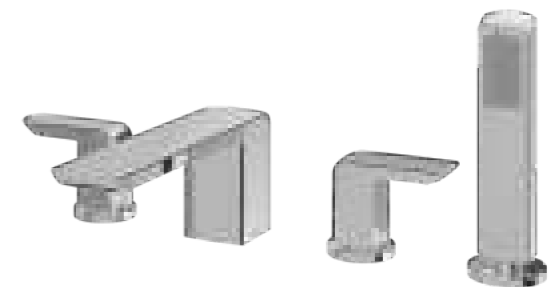

TX 447 SKBR

COCKTAIL
4 Holes Bath & Shower Set