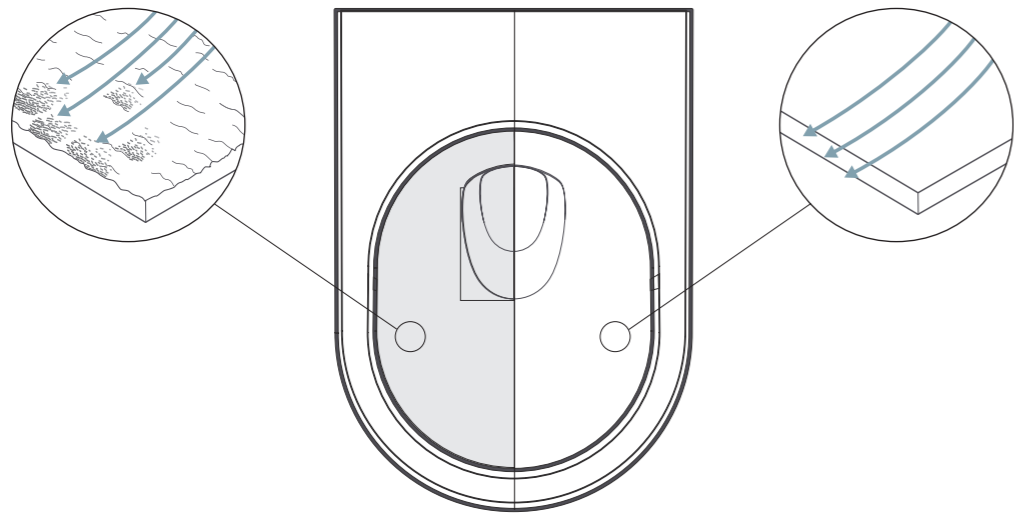

CeFIONtect