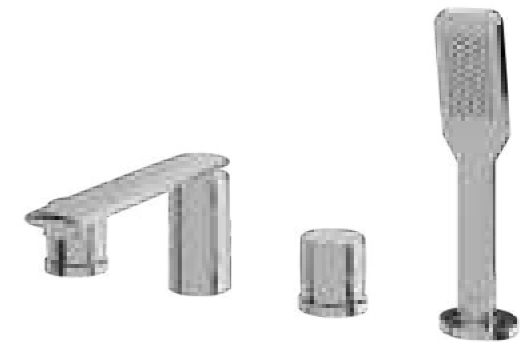

TX 115 LOBR

OPUS
Single Lever Lavatory Faucet
With 1/4" Pop-Up Waste

TX 116 LOBR

OPUS
Extended Single Lever Lavatory
Faucet With 1/4" Pop-Up Waste
Height: 248 mm

TX 119 LOBR

OPUS
8" Lavatory Faucet
With 1/4" Pop-Up Waste

TX 451 SOBR

OPUS
Thermostat Bath or Shower Mixer
With Stop Valve

TX 473 SOBR

OPUS
Thermostat Shower Mixer
With Diverter & Stop Valve

TX 303 BOBR

OPUS
Single Lever Bidet Faucet
With 1/4" Pop-Up Waste

TX 442 SOBR

OPUS
Single Lever Bath & Shower Mixer
With Diverter

TX 443 SOBR

OPUS
Single Lever Shower Mixer

TX 467 SOBR

OPUS
Bath Filler & Mixer

TX 447 SOBR

OPUS
4 Holes Bath & Shower Set