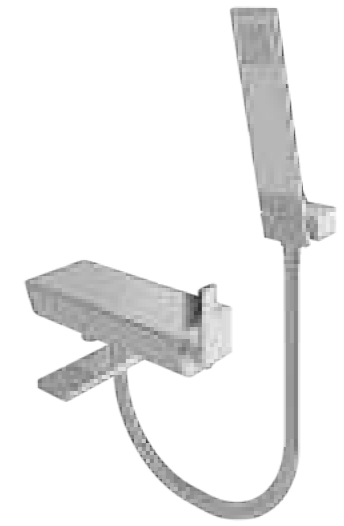

TX 468 SNBR

NATURA
Mixing Valve For Shower

TX 468 SBNBR

NATURA
Mixing Valve For Bath & Shower

TX 469 SNBR

NATURA
Mixing Valve For Bath & Shower
With Diverter

TX 474 SNBR

NATURA Single Lever Shower Set