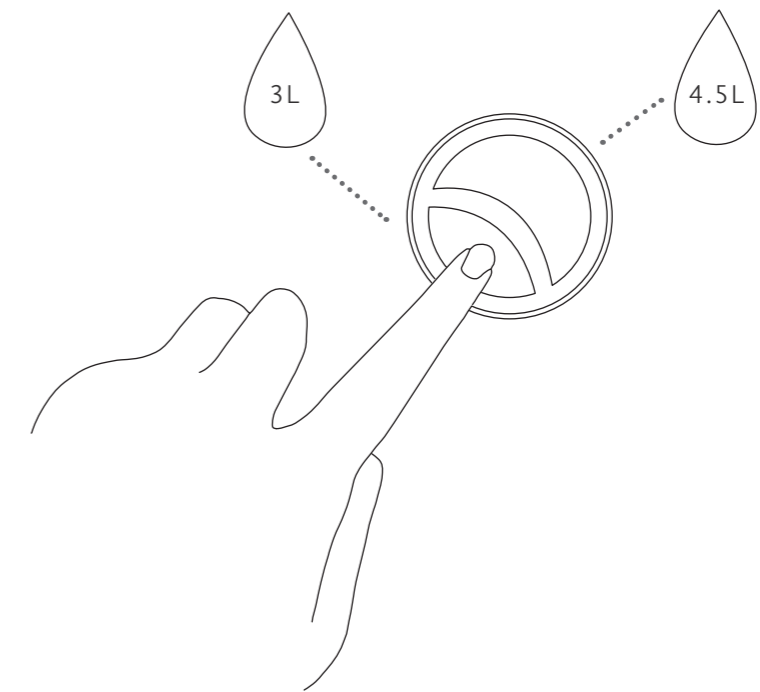

WATER CONSUMPTION FACTS AND FIGURES

2.5%	Although 70 percent of the world is covered by water, only 2.5 percent of it is fresh.
1%	Of that, only 1 percent is easily accessible.
783	783 million of people do not have access to clean and safe water.
1.8	By 2025, an estimated 1.8 billion people will live in areas where water is scarce.
2.5	There are 2.5 billion people who do not have access to proper sanitation.

This awareness, coupled with TOTO's spirit of perfection has resulted in technologically advanced products that are also eco-friendly. By using TOTO products, you're helping the environment without even thinking about it.

DUAL FLUSH

4.5
ECO

As early as 1976, TOTO released a new toilet that uses 13 liters with each large flush, achieving water savings of 35% compared to earlier toilets. Since then, we have continued to increase water efficiency. In 1999, TOTO launched its first dual flush technology, minimizing water usage to 6 ltr/3 ltr. Now, our toilets use the 4.5 ltr/3 ltr dual flush system for solid and liquid waste respectively.

Despite these breakthroughs, we're careful not to compromise comfort and functionality. All of our toilets have passed some of the world's toughest flushing standards including the United States, Japan, and Singapore. Each and every single toilet is evaluated against our strict Quality Control standards before we install them in your homes.