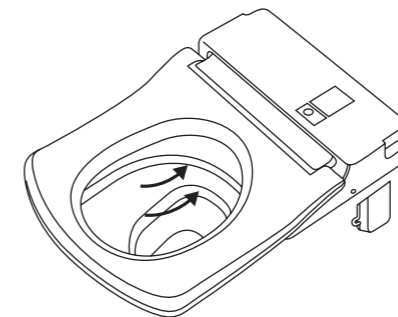

DEODORIZER

Air purifying technology to maintain a fresh and sanitary environment.