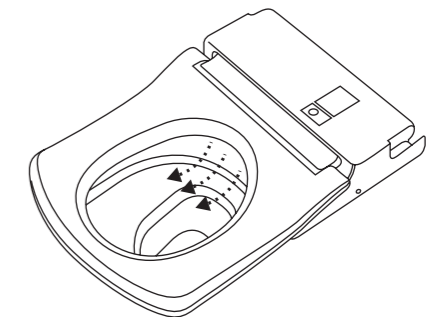

DRYER

Innovative drying feature to sustain hygienic, hands-free use.