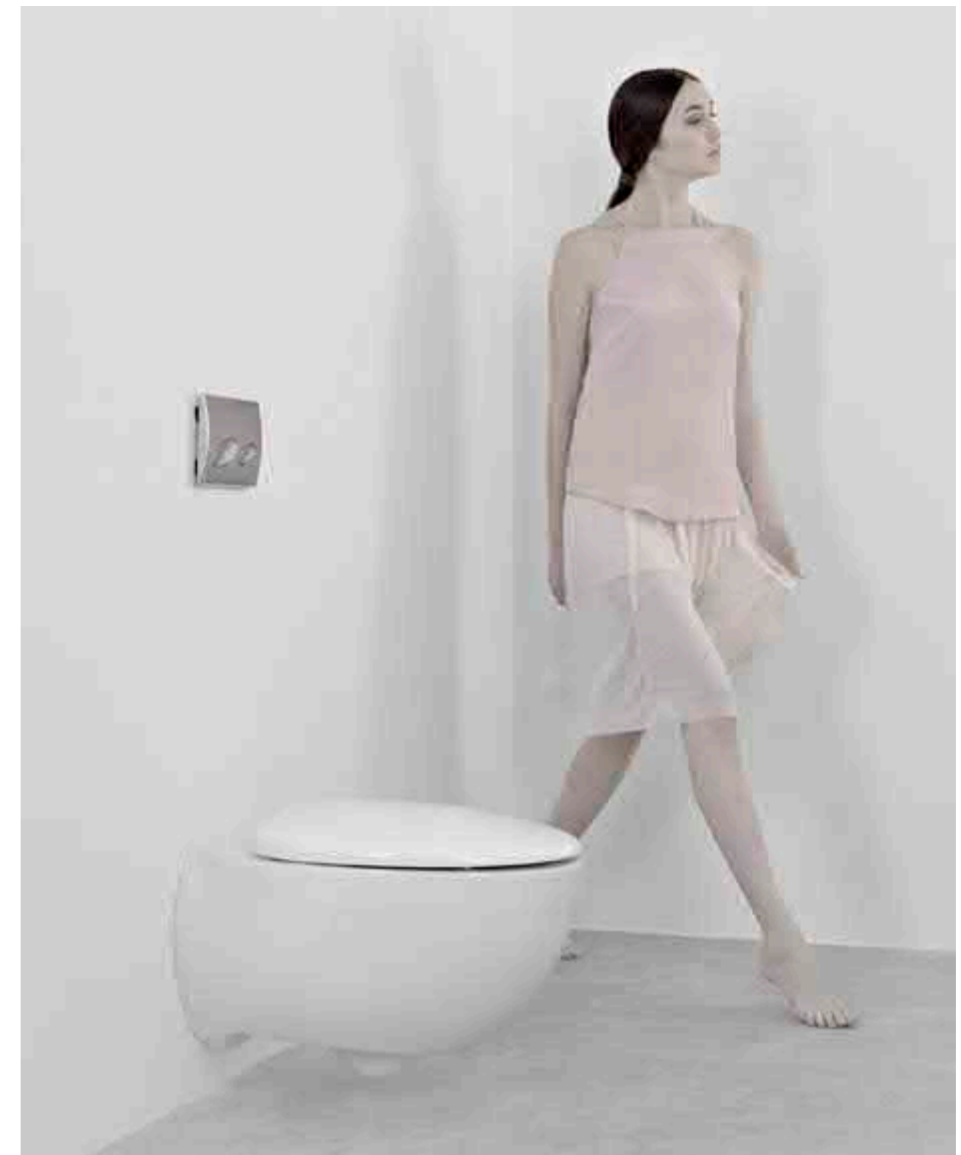

The skirted design conceals the unsightly trapway, creating a sleek silhouette that eliminates hard-to-reach places.

RIMLESS DESIGN

The rimless design prevents dirt and germs from getting trapped, making for a more attractive, not to mention more hygienic toilet.

ELEVATED DESIGN

The Wall Hung toilet is elevated from the floor, creating a more open sense of space while allowing you to easily clean the floor.

SPACE SAVING

As the world's population continues to increase and we become more space-strapped, design plays a crucial role in providing an efficient yet comfortable personal space.

CONCEALED SYSTEM

The Wall Hung toilet conceals its water tank behind the wall, thus freeing up extra space in the bathroom.

SEMI-RECESSED

The semi-recessed lavatory can be easily fitted into an existing countertop for extra storage or space.