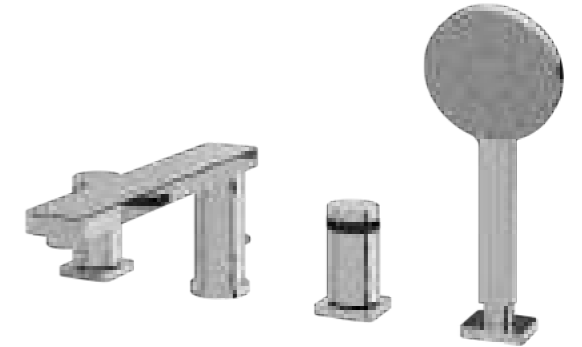

TX 303 BMBR

MONO
Bidet Faucet With Progressive
Mixer and 1 1/4" Pop-Up Waste

TX 451 SMBR

MONO
Thermostat Bath or Shower Mixer
With Stop Valve

TX 473 SMBR

MONO
Thermostat Bath & Shower Mixer
With Diverter & Stop Valve
Available:
TX 473 SMV1BR
For Fixed Shower Head & Hand
Shower

TX 467 SMBR

MONO Bath Filler & Mixer

TX 447 SMBR

MONO 4 Holes Bath & Shower Set

TX 443 SMBR

MONO
Progressive Shower Mixer

TX 442 SMBR

MONO
Progressive Bath & Shower Mixer
With Diverter

TX 484 SM

MONO 3 Way Diverter (1 in 3 out)
Available:
TX 453 SM
2 Way Diverter (1 in 2 out)

TX 452 SM

MONO Stop Valve