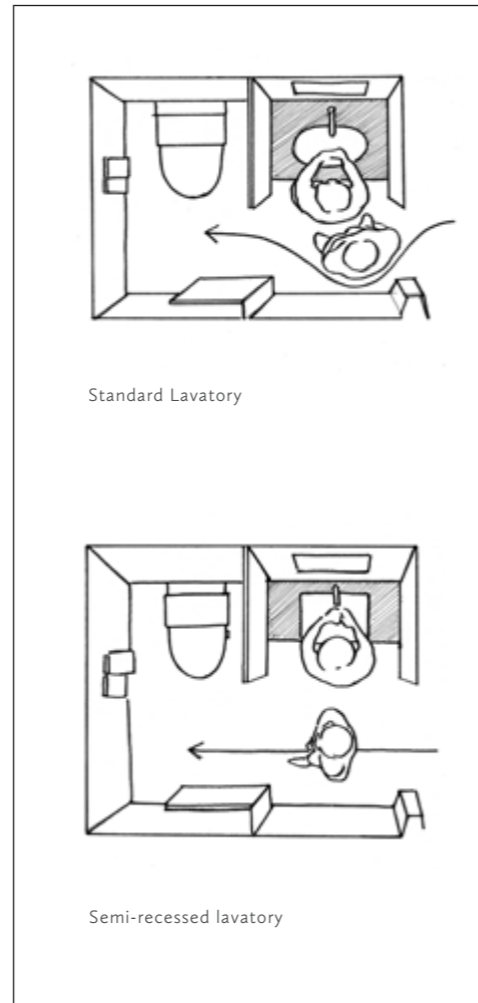

ELEVATED DESIGN

The Wall Hung toilet is elevated from the floor, creating a more open sense of space while allowing you to easily clean the floor.

SPACE SAVING

As the world's population continues to increase and we become more space-strapped, design plays a crucial role in providing an efficient yet comfortable personal space.

CONCEALED SYSTEM

The Wall Hung toilet conceals its water tank behind the wall, thus freeing up extra space in the bathroom.

SEMI-RECESSED

The semi-recessed lavatory can be easily fitted into an existing countertop for extra storage or space.