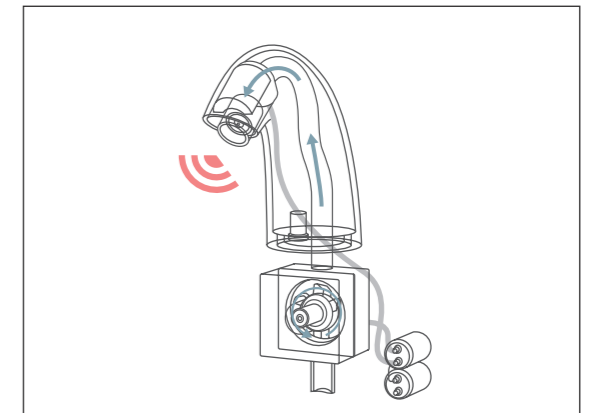

SELF POWER

The automatic micro sensor—positioned at the tip of the spout—is operated using the generated power, preventing water from being left running, thus helping to conserve water. Accurate hand detection also means only the minimum necessary amount of water is used.