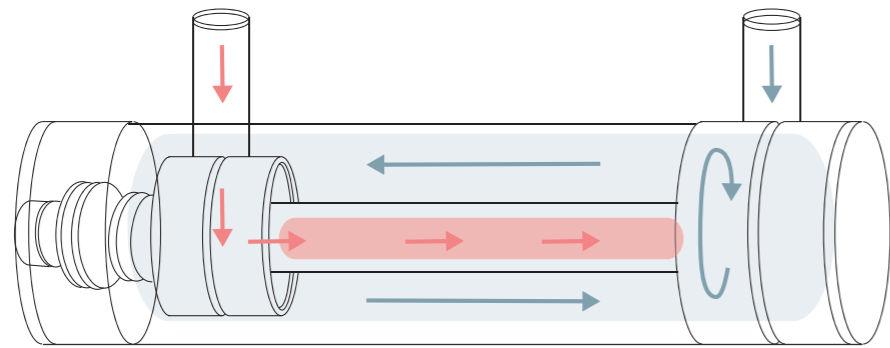

COOL TOUCH

The Cool Touch technology is a thoughtful feature that prevents scalding by shielding the hot water channels with cold water, hence making the surface cool to the touch.