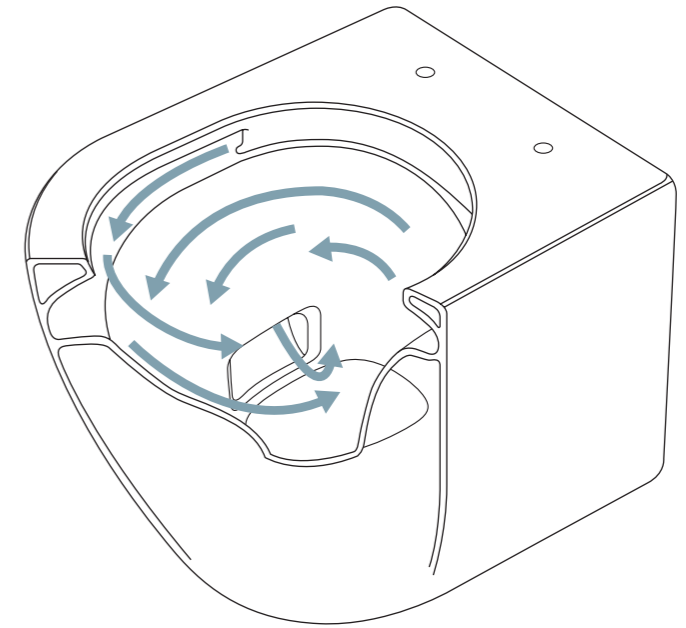

TORNADO FLUSH & RIMLESS DESIGN

The Tornado Flush cleans and flushes both the rim and bowl in an innovative way. Instead of letting water pour down from the rim as in a traditional flush, the Tornado Flush projects three powerful jets of water from inside the bowl. This motion creates a whirlpool effect that cleans the entire surface, minimizing the need for chemical cleaning agents. It is also quiet and water-efficient.