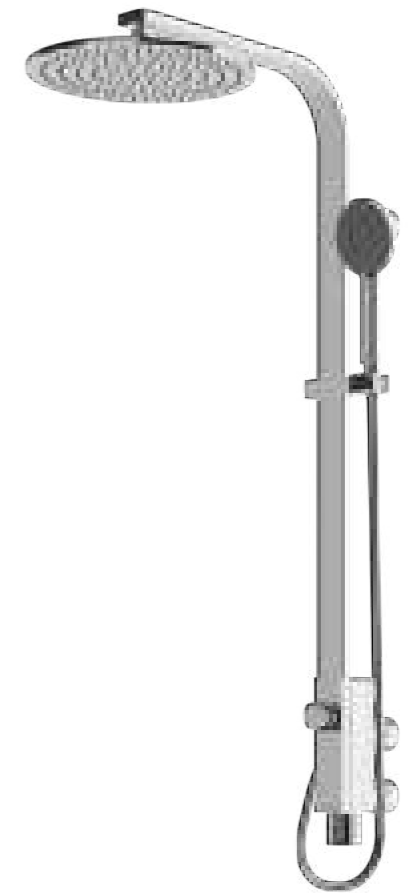

TX 494 SMBR

MONO

Floor Standing Bath & Shower Set With Progressive Mixer

TX 721 AM

MONO

Sliding Rail (900 mm)

TX 454 SMN

MONO

Thermostat Shower Column Set