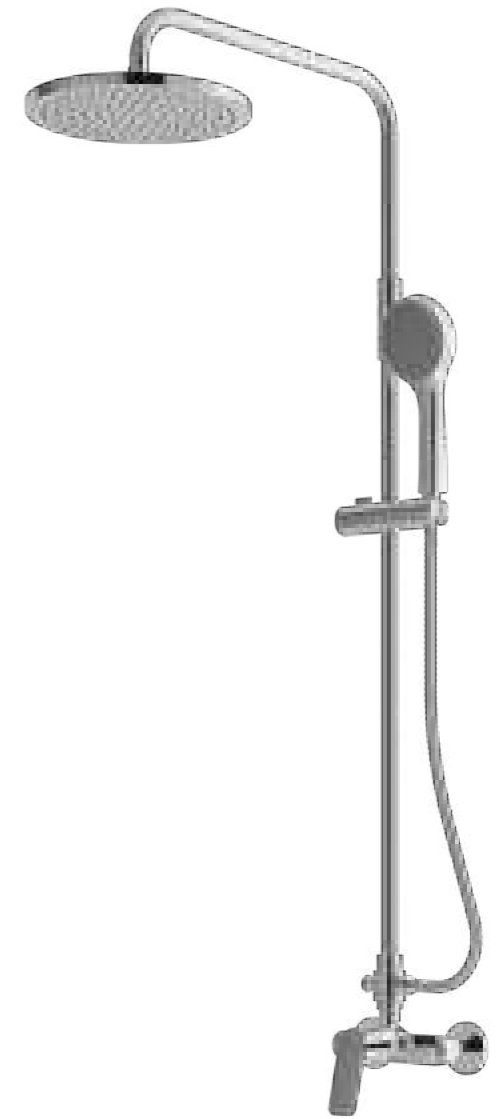

REI-S

3 Holes Bath & Shower Set

TX 471 SRSN

REI-S Single Lever Bath & Shower Set
(SS Massage)

TX 474 SRSN

REI-S Single Lever Shower Set
(SS Massage)

TX 492 SRS

REI-S Lever Handle Shower Column Set
(SS Massage)