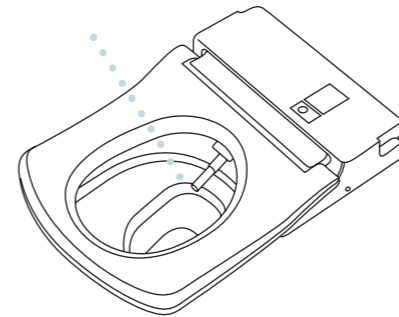

EASY REMOVAL

The incredibly versatile WASHLET seat cover can be easily removed and re-attached to ensure easy cleaning.

CUSTOM CLEANSE

The WASHLET wand sprays streams of water with varying pressure and motions to accommodate your individual preference.