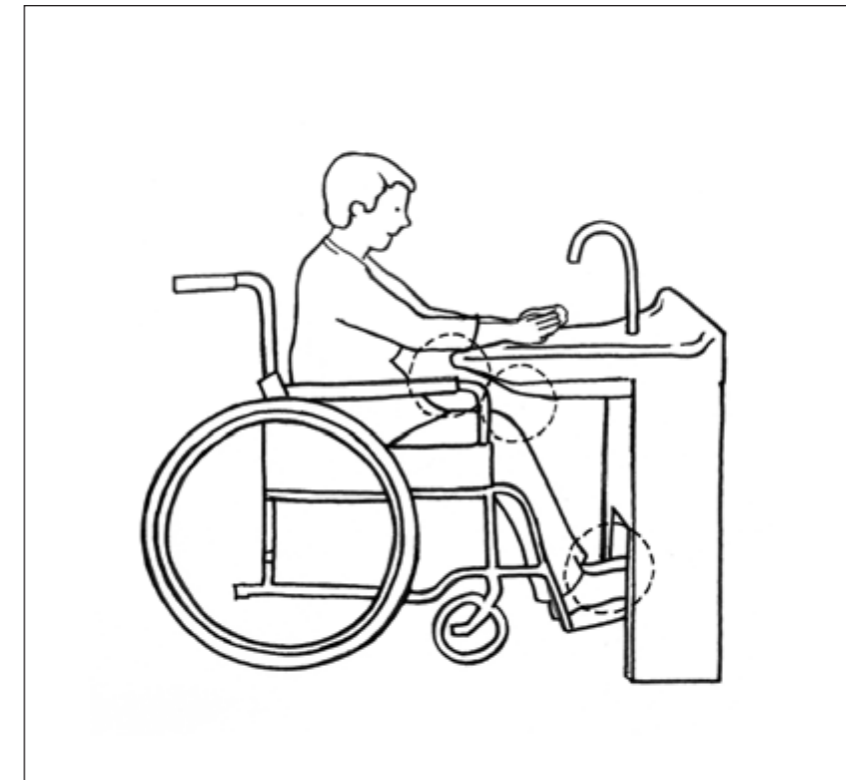

BARRIER FREE

Our barrier free products are created to ensure maximum comfort for the aged and the less abled. The concave counter design allows for better, unrestricted access.