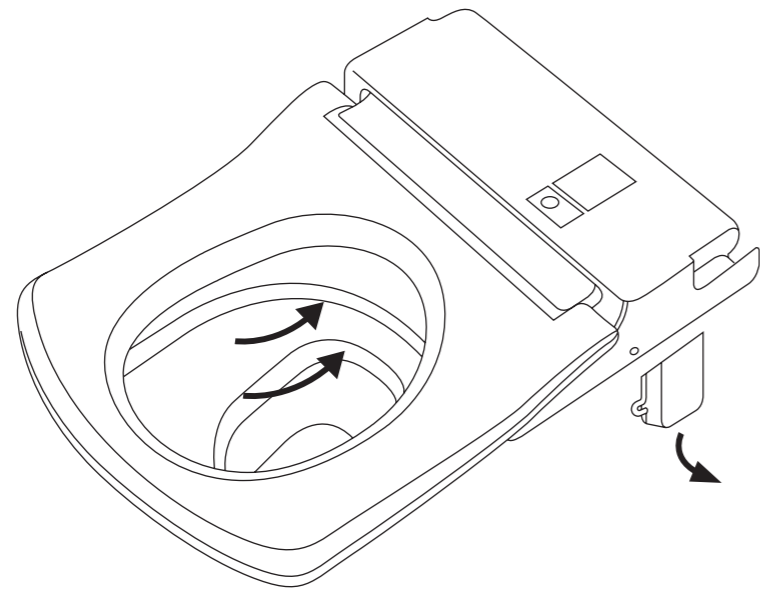

DEODORIZER

The air purifier ensures that the air around the toilet is kept fresh during and after use. The air is sucked in and passed through a powerful filter inside the WASHLET, which effectively eliminates odors.