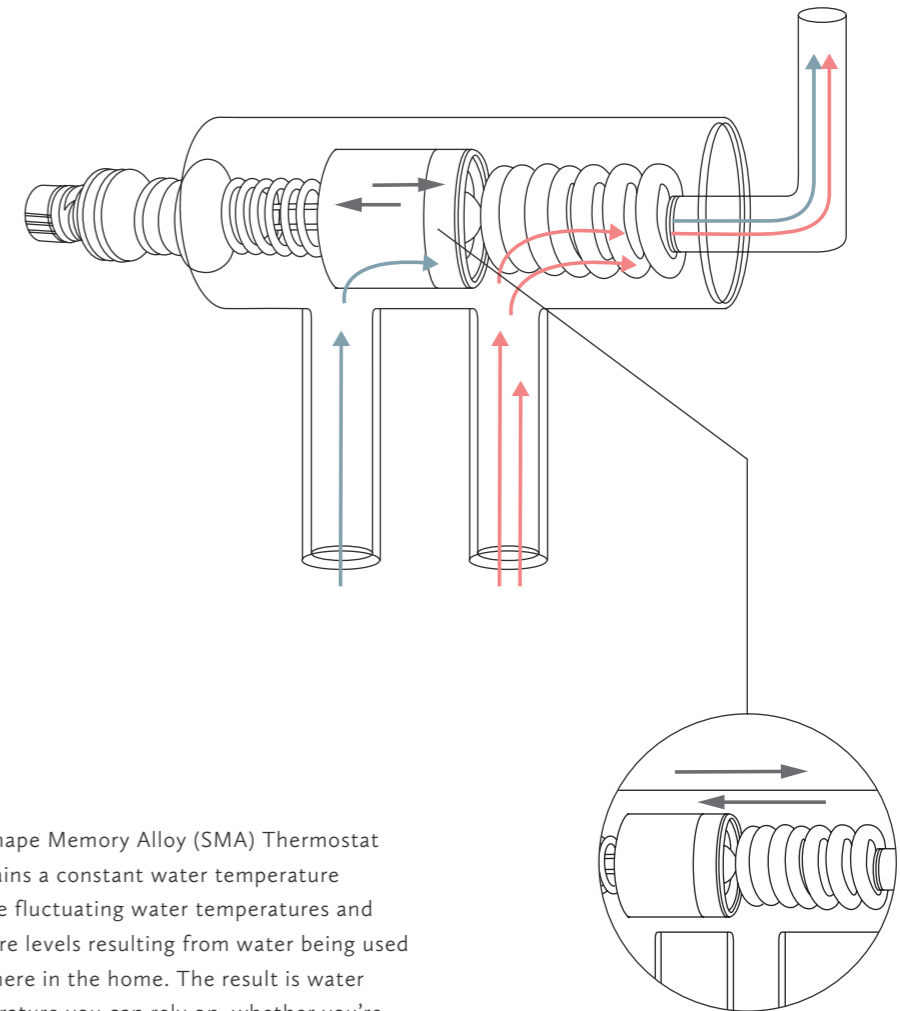

PERFECTING THE BASICS

Technology is more than just tools and tricks. It's an evolution of thought. We don't believe in discarding the old for the new, we believe in perfecting the basics.

SMA THERMOSTAT

The Shape Memory Alloy (SMA) Thermostat maintains a constant water temperature despite fluctuating water temperatures and pressure levels resulting from water being used elsewhere in the home. The result is water temperature you can rely on, whether you're in the shower or washing your hands, without having to adjust it manually.

The special alloy of the control unit reacts faster than a conventional wax control unit. If the cold or hot water supply is interrupted, the SMA Thermostat will expand or contract to immediately readjust the temperature.