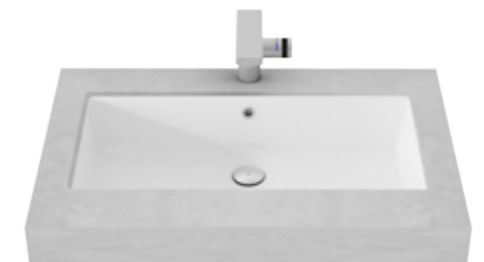

LW 595 J

Under
Counter Lavatory

Size: 615 x 295 mm (Opening)