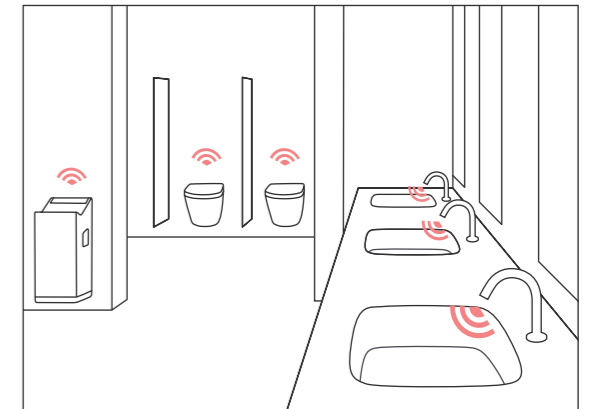

SELF POWER

The automatic micro sensor—positioned at the tip of the spout—is operated using the generated power, preventing water from being left running, thus helping to conserve water. Accurate hand detection also means only the minimum necessary amount of water is used.