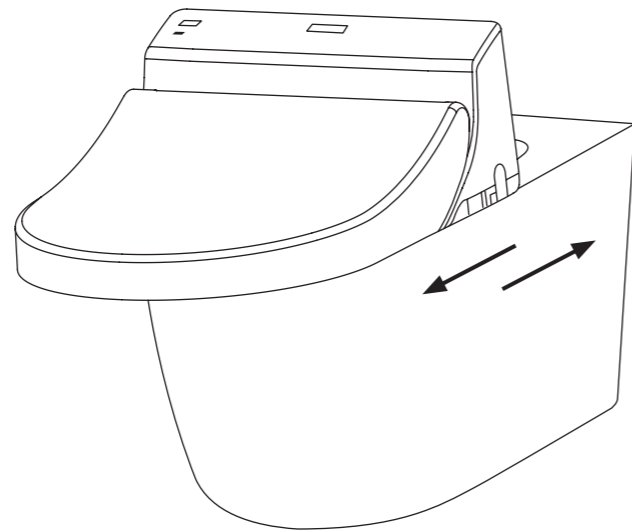

Since its invention in 1980, the WASHLET has singlehandedly revolutionized global hygiene standards. It is an electric seat with an integrated nozzle that uses warm water for personal cleansing. The WASHLET is incredibly versatile, not to mention simple and easy to use. It accommodates most TOTO toilets for perfect integration and its self-cleansing features ensure easy maintenance. More than just a technological feat, the WASHLET delivers inimitable comfort for the ultimate bathroom experience.

EASY REMOVAL

The incredibly versatile WASHLET seat cover can be easily removed and re-attached to ensure easy cleaning.