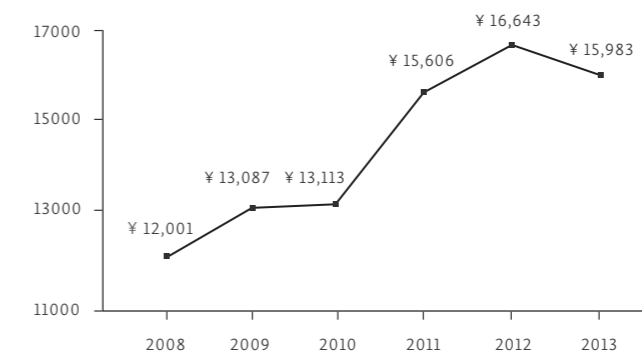

Our Research and Development center continues to create new and improved products that blend form and function. Located in Kokura, a port town on the northern edge of Japan's Kyushu Island, TOTO's headquarters serve as the company's mother factory and main think tank. This is where TOTO's breakthrough innovations, such as the Washlet and Neorest were conceived. The company allocates at least 400 million dollars annually to R&D in an attempt to continually refine and revolutionize your bathroom experience.

At TOTO, the design process is a thoughtful exploration of visual ideas that takes user experience into account. Every superfluous aspect is eradicated so that the appearance of a product never obscures its function. It is more than just add-on ornamentation. Over the years, we have registered countless groundbreaking patents, all of which serve as a testament to our tireless pursuit of achieving that perfect balance between utilitarian purpose and pure, unadulterated beauty.

TOTO Research and Development