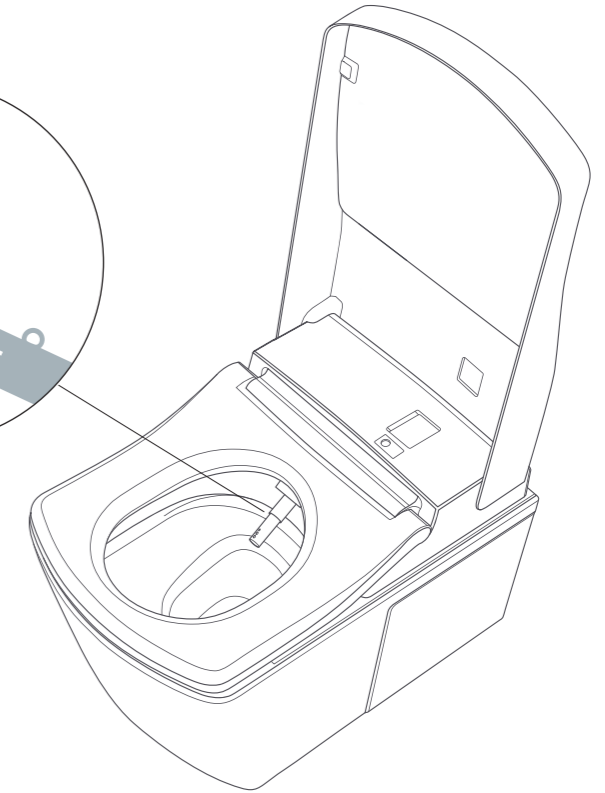

EWATER+

Regular water is electrolyzed to give it a slightly acidic pH value, and an antibacterial effect. The Ewater+ is completely environmentally friendly and can be safely returned to the water cycle.