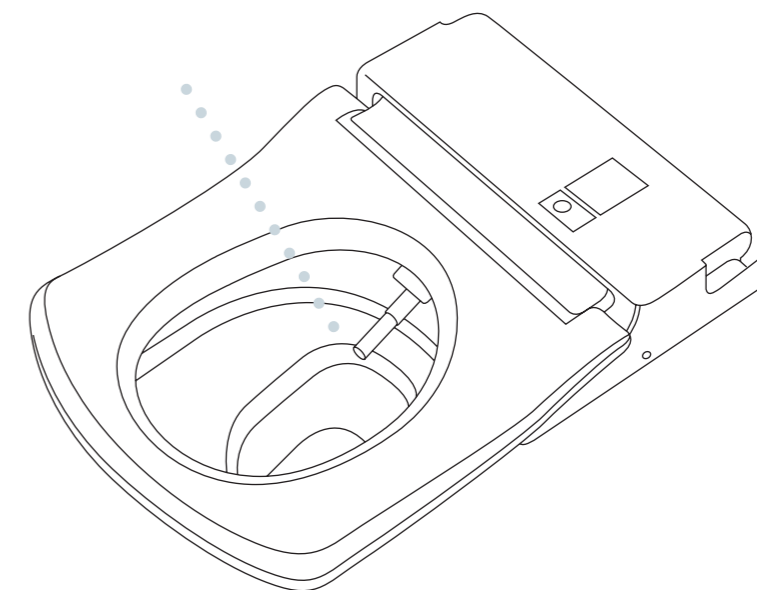

MULTI-FUNCTION NOZZLE