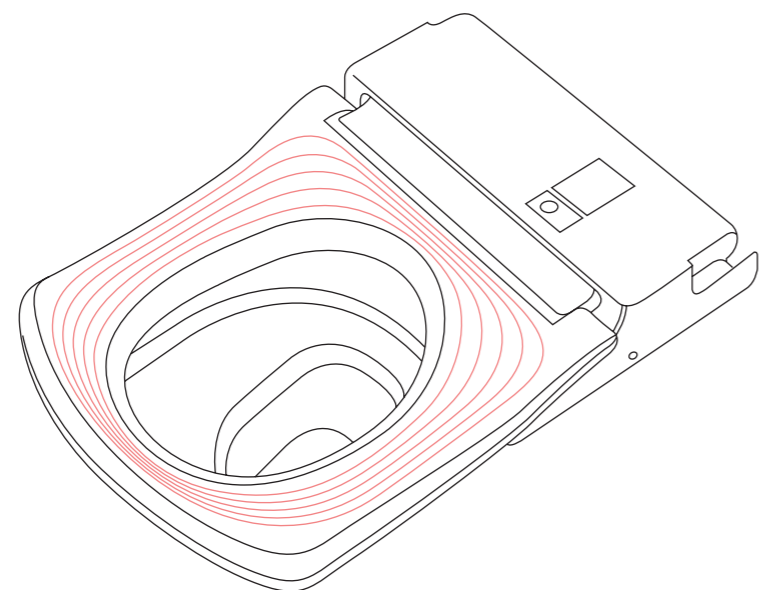

HEATED SEAT