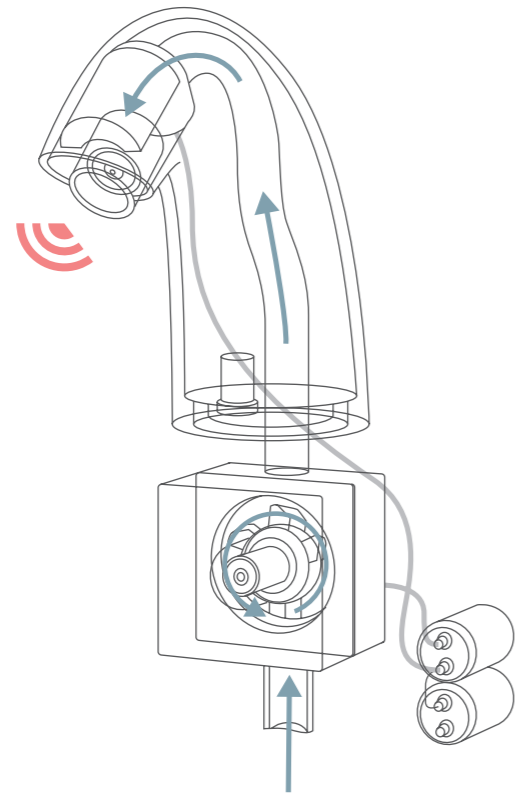

SELF POWER

Aqua Auto faucets incorporate two technologies for public facilities. They work together to optimize power and water-saving performance.

Aqua Auto harnesses power through hydroelectric power generation so no power supply is required. The hydroelectric power uses water flow to maintain its rechargeable battery. So, the more you use the sensor faucet, the longer it lasts.

The automatic micro sensor—positioned at the tip of the spout—is operated using the generated power, preventing water from being left running, thus helping to conserve water. Accurate hand detection also means only the minimum necessary amount of water is used.