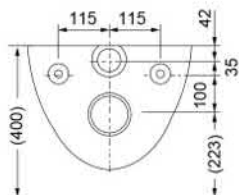

Specifications

Flush system	: Tornado(Wash down)
Water Use	: 4.5L / 3L
Rough-in	: H=220 mm
Bowl Shape	: Elongated
Water Pressure	: 0.05MPa~0.75MPa
Size	: 390Wx582Dx339H (mm)

Parts description

Seat & Cover and fittings are not included

Specifications

Flush system	: Wash down
Water Use	: 3L / 6L
Rough-in	: H=223 mm
Size	: 570x370x320H (mm)

Parts description

CW560B

Colors

White

TOTO

CW580ME5

Features

- Dual flush system
- Wall hung type, easy cleaning

Specifications

Flush system	: Wash down
Water Use	: 6L / 3L
Rough-in	: H=220 mm
Bowl Shape	: Regular
Water Pressure	: 0.05MPa-0.75MPa
Size	: 354Wx520Dx348H (mm)