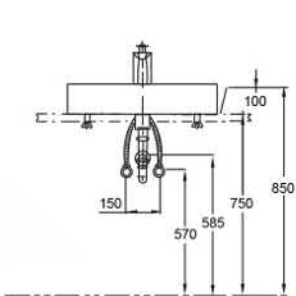

Features

Specifications

Size : 430D X 620W X 130H(mm)

Parts description

Colors

LW896J

LW896J

TOTO

LW950CJ

Features

Specifications

Size : 505 X 455(mm)

Parts description

Colors

LW950CJ

TOTO

LW951CJ

Features

Specifications

Size : 605 X 455(mm)

Parts description

Colors

LW951CJ

TOTO

LW952J

Features

Specifications

Size : 570 X 355(mm)

Parts description

Colors

LW952J

TOTO