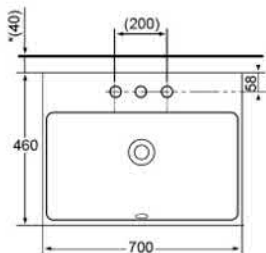

Features

Specifications

Size : 700 X 350 x 109(mm)

Parts description

Colors

LW953J

TOTO

LW1616B
LW1616CB

Specifications

Size : 600X460X70(mm)

Others

Recommend fittings:

Classical faucets:

DL367/DL224

DL224A

Contemporary faucets:

DL368/DL369

DL226/DL370/DL225

LW1616B
LW1616CB

TOTO

LW1617B
LW1617CB

Cefiontect

Features

- Simple and elegant square geometry appearance create a simple, stylish bathroom
- Big size fashion appearance creates a top grade sanitary environment
- Thinner exquisite edge creates a bigger volume
- Thin appearance with deepburied design creates a nosplashing basin
- Cefiontect technology applied, super smooth surface beyond the nanoscale leaves no for dirt to stay

Specifications

Size	: 700X460X70(mm)
Capacity	: 8.2 L

LW1617B
LW1617CB

Others

Recommend fittings:

Classical faucets:

DL367/DL224

DL224A