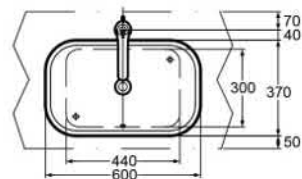

Specifications

Size : 600X370X110(mm)

Parts description

- LW630J
Lavatory
- TX809LV5
Bracket & screws

Lavatory faucet is not included

Colors

White

Remarks:

Please call TOTO sales representative for consultancy of lavatory faucet and P-Trap

LW630JW/F

TOTO

LW640CJ

Features

- Stylish design

Specifications

Size : 505X505(mm)