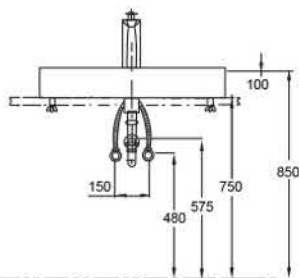

LW950CJ

Features

Specifications

Size : 505 X 455(mm)

Parts description

Colors

LW950CJ

TOTO

LW951CJ

Features

Specifications

Size : 605 X 455(mm)

Parts description

Colors

LW951CJ

TOTO

LW952J

Features

Specifications

Size : 570 X 355(mm)

Parts description

Colors

LW952J

TOTO

Features

Specifications

Size : 700 X 350 x 109(mm)

Parts description

Colors

LW953J

TOTO

LW1616B
LW1616CB