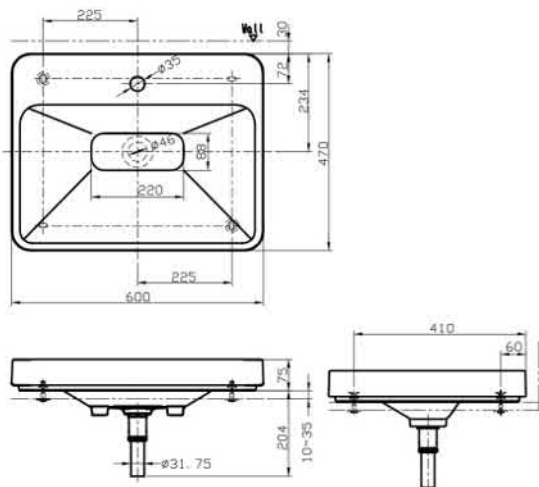

TOTO

LT700CET

Features

- Rear overflow

Specifications

Size : 490X490X90(mm)
Material : China

Parts description

- LT700CET
1 Tap Hole Console Lavatory

Size : 600W X 470D X 75H(mm)

Parts description

- LW170YB
Console Lavatory
w/ slotted waste drainer

Basin waste plate included

Lavatory faucet is not included

LW170YB

Colors

White (#XW)

Please consult a TOTO representative
for details

TOTO

LW542J

Features

- Rear overflow

Specifications

Size : 650X450X120(mm)
Material : China

Parts description

Specifications

Size : 600X370X110(mm)

Parts description

- LW630J
Lavatory
- TX809LV5
Bracket & screws

Lavatory faucet is not included

Colors

White

Remarks: