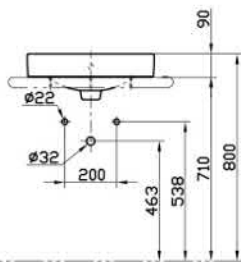

TOTO

Features

- Rear overflow

Specifications

Size : 490X490X90(mm)
Material : China

Parts description

- LT700CET
  1 Tap Hole Console Lavatory

Colors

White , Pastel Ivory

LT700CET