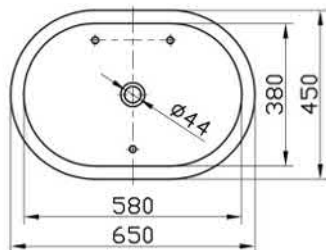

TOTO

LW542J

Features

- Rear overflow

Specifications

Size : 650X450X120(mm)
Material : China

Parts description

- LW542J
  Console Lavatory

Colors

White , Pastel Ivory

LW542J