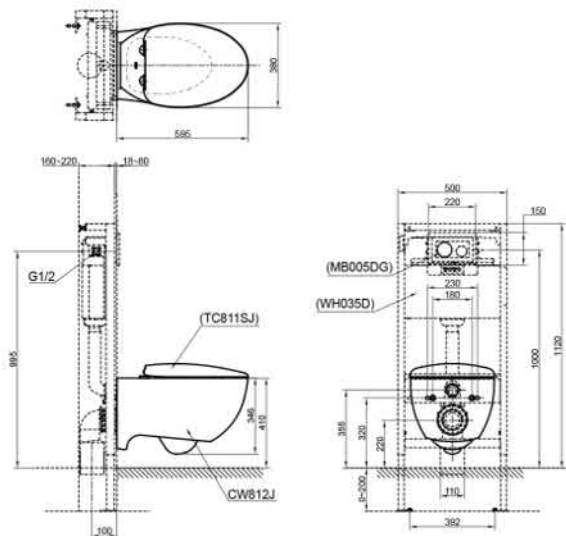

Colors

White

CW812J