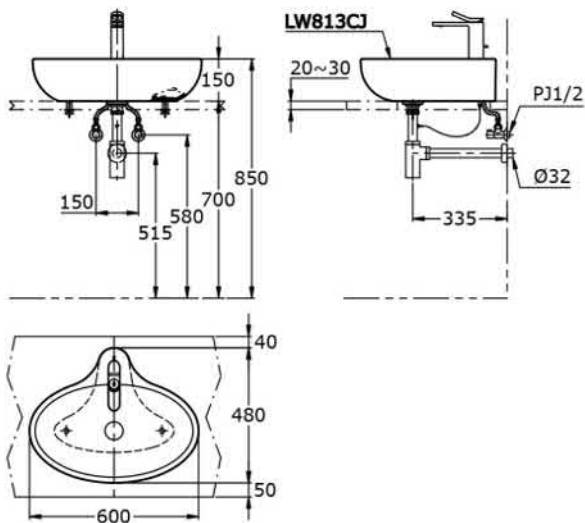

Size : 600X480X150(mm)

Parts description

- LW813CJ
Vessel Lavatory

Colors

White

LW813CJ

TOTO

LW818JW/F

Features

- Modern, gorgeous styling
- Generous lavatory for comfortable use
- Rear overflow

Specifications

Size : 370x650x160(mm)

Parts description

- LW818JW/F
Lavatory
 - LW818J
Lavatory Body
 - TX809LV5
Mounting Bolt

Features

Specifications

Size : 430D X 620W X 130H(mm)

Parts description

Colors

LW896J

LW896J

TOTO

LW951CJ

Features

Specifications

Size : 605 X 455(mm)

Parts description

Colors

LW951CJ

TOTO