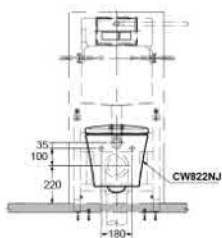

Parts description

Seat & Cover and Fittings are not included

- **CW822NJ**
  Elongated Wall Hung Closet Bowl (for concealed cistern)

Optional Parts

- TC281SJ
  Soft close Seat & Cover
- WH035D
  Concealed Cistern w/Frame

CW822NJ