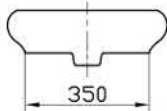

TOTO

LW542J

Features

- Rear overflow

Specifications

Size : 650X450X120(mm)
Material : China

Parts description

- LW542J
  Console Lavatory

Colors

White , Pastel Ivory

LW542J