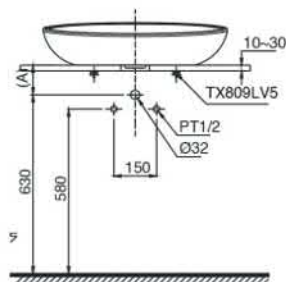

Colors

White

Remarks:

Please call TOTO sales representative for consultancy of lavatory faucet and P-Trap