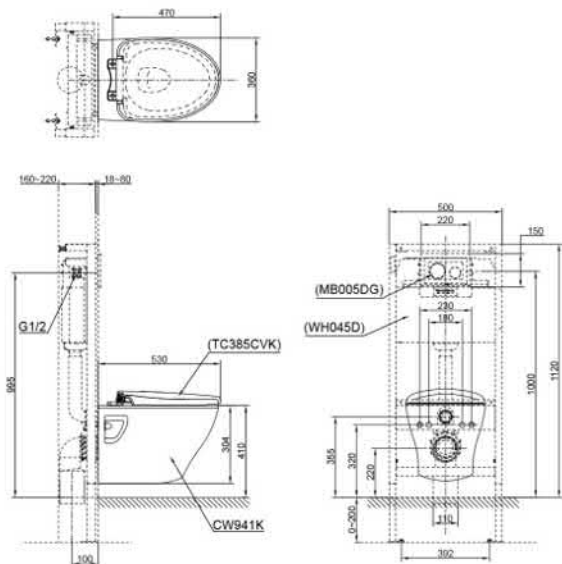

Colors

White, White (cefiontect)

CW941K