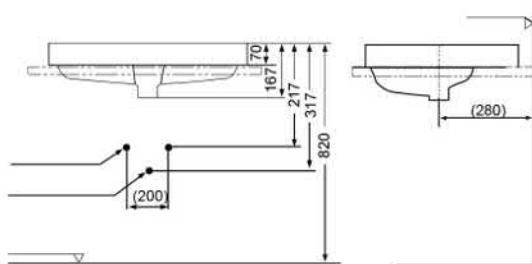

Others

Recommend fittings:

Classical faucets:

DL367/DL224

DL224A

Contemporary faucets:

DL368/DL369

DL226/DL370/DL225