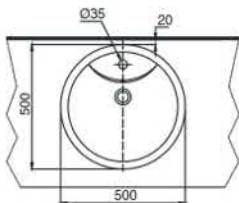

Specifications

Flush system	: Wash down
Water Use	: 6L / 3L
Rough-in	: H=220 mm
Bowl Shape	: Elongated
Water Pressure	: 0.05MPa~0.75MPa
Size	: 360Wx530Dx304H (mm)

Parts description

Seat & Cover and Fittings are not included

TOTO

LT700CET

Features

- Rear overflow

Specifications

Size : 490X490X90(mm)
Material : China

Parts description

- LT700CET
1 Tap Hole Console Lavatory