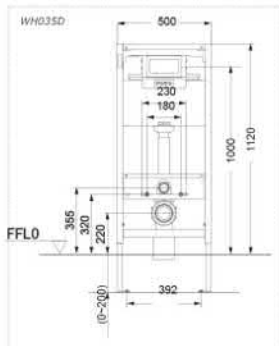

Parts description

Seat & Cover and Fittings are not included

- **CW822NJ**
  Elongated Wall Hung Closet Bowl (for concealed cistern)

Optional Parts

- TC281SJ
  Soft close Seat & Cover
- WH035D
  Concealed Cistern w/Frame

CW822NJ