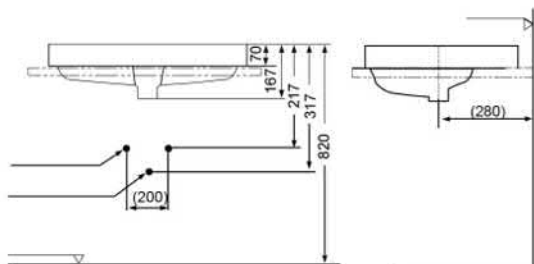

TOTO

LW1616B
LW1616CB

Cefiontect

Features

- Simple and elegant square a simple, stylish bathroom creates a top grade sanitary environment
- Thinner exquisite edge creates a bigger volume
- Thin appearance with deepburied design creates a nosplashing basin
- Cefiontect technology applied, beyond the nanoscale leaves no space for dirt to stay

Specifications

Size : 600X460X70(mm)

Others

Recommend fittings:

Classical faucets:

DL367/DL224

DL224A

Contemporary faucets:

DL368/DL369

DL226/DL370/DL225

LW1616B
LW1616CB