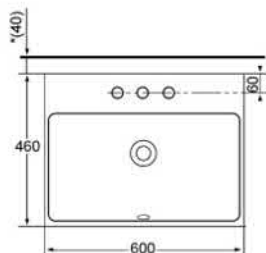

TOTO

LW1616B
LW1616CB

Cefiontect

Features

- Simple and elegant square a simple, stylish bathroom creates a top grade sanitary environment
- Thinner exquisite edge creates a bigger volume
- Thin appearance with deepburied design creates a nosplashing basin
- Cefiontect technology applied, beyond the nanoscale leaves no space for dirt to stay

Specifications

Size : 600X460X70(mm)

Others

Recommend fittings:

Classical faucets:

DL367/DL224

DL224A

Contemporary faucets:

DL368/DL369

DL226/DL370/DL225

LW1616B
LW1616CB