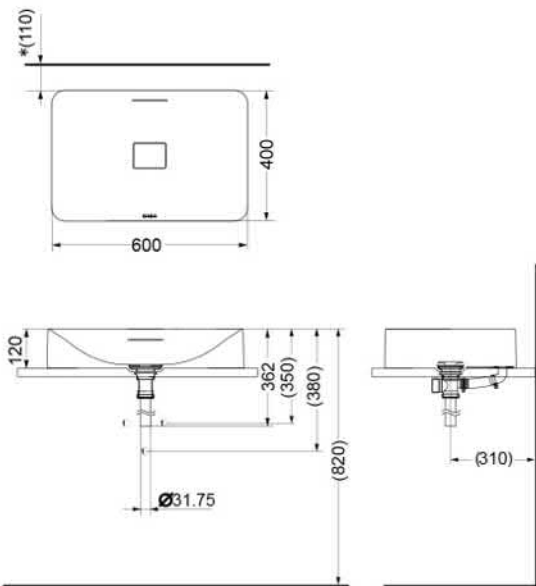

Colors

- White with glossy texture
  #GW
- White with non-glossy texture
  #MW

PJS03