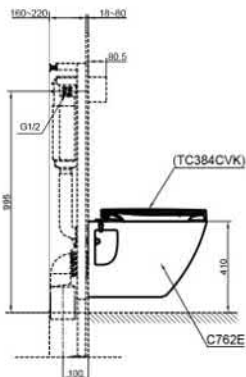

Colors

White (cefiontect)

C762E