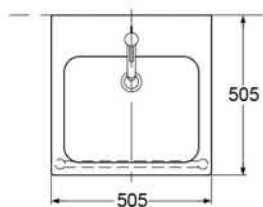

TOTO

LW640CJ

Features

- Stylish design

Specifications

Size : 505X505(mm)

Parts description

- LW640CJ / TX812LV1
  Semi Recessed Lavatory With
  Towel Bar

Colors

White

LW640CJ