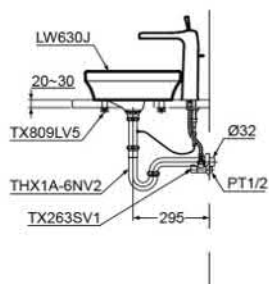

Specifications

Flush system	: Wash down
Water Use	: 6L / 3L
Rough-in	: H=220 mm
Bowl Shape	: Elongated
Water Pressure	: 0.05MPa~0.75MPa
Size	: 360Wx530Dx304H (mm)

Parts description

Seat & Cover and Fittings are not included

Size : 600W X 470D X 75H(mm)

Parts description

- LW170YB
Console Lavatory
w/ slotted waste drainer

Basin waste plate included

Lavatory faucet is not included

LW170YB

Colors

White (#XW)

Specifications

Size : 600X370X110(mm)

Parts description

- LW630J
Lavatory
- TX809LV5
Bracket & screws

Lavatory faucet is not included

Colors

White

Remarks:

Please call TOTO sales representative for consultancy of lavatory faucet and P-Trap

LW630JW/F

TOTO

LW640CJ

Features

- Stylish design

Specifications

Size : 505X505(mm)