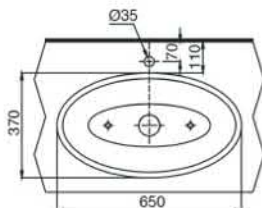

Colors

White

Remarks:

Please call TOTO sales representative for consultancy of lavatory faucet and P-Trap