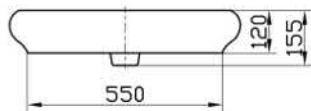

TOTO

LW542J

Features

- Rear overflow

Specifications

Size : 650X450X120(mm)
Material : China

Parts description

- LW542J
  Console Lavatory

Colors

White , Pastel Ivory

LW542J