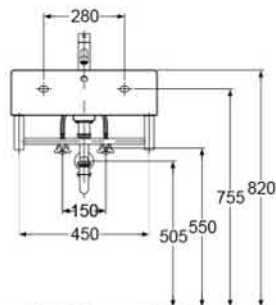

TOTO

LW640CJ

Features

- Stylish design

Specifications

Size : 505X505(mm)

Parts description

- LW640CJ / TX812LV1
  Semi Recessed Lavatory With
  Towel Bar

Colors

White

LW640CJ