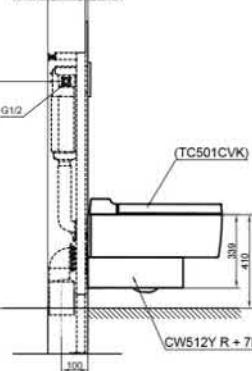

100-220 18-80