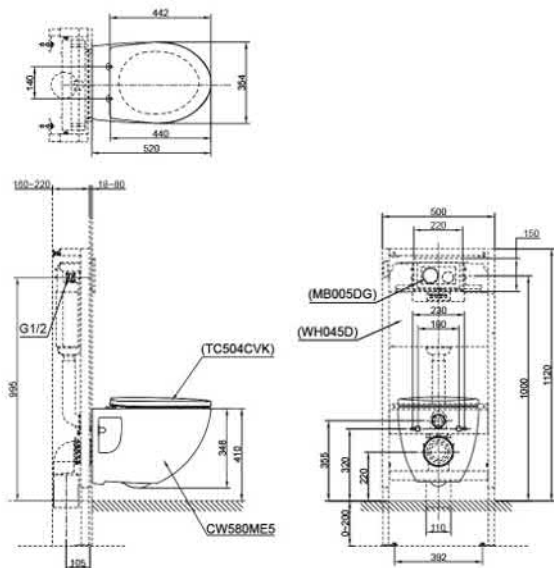

Colors

White

CW580ME5