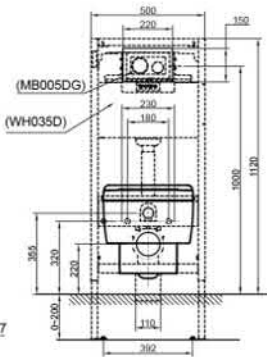

100-220 18-80