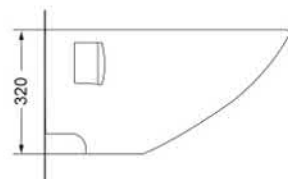

Specifications

Flush system	: Wash down
Water Use	: 3L / 6L
Rough-in	: H=223 mm
Size	: 570x370x320H (mm)

Parts description

CW560B

Colors

White

TOTO

CW580ME5