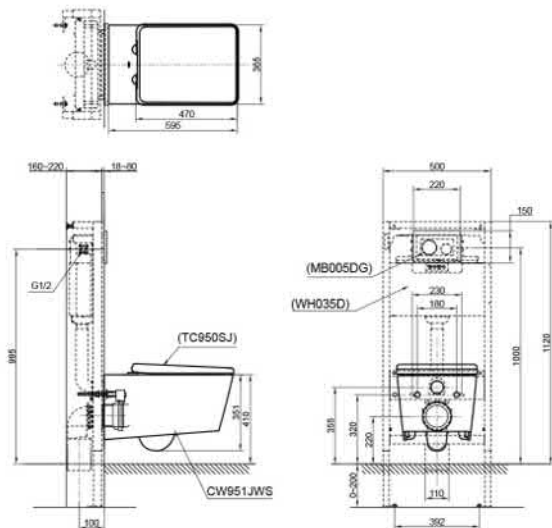

Colors

White

CW951JWS