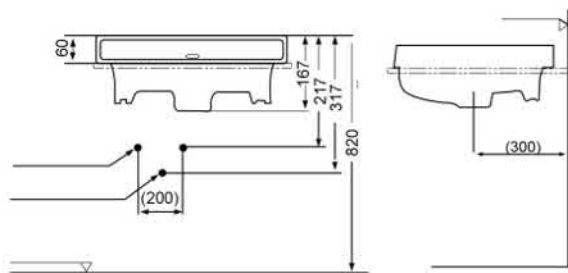

TOTO

Cefiontect

Features

- Simple and elegant square a simple, stylish bathroom space
- Thin appearance with deepburied design creates a nospashing basin
- Cefiontect technology applied, beyond the nanoscale leaves no space for dirt to stay

Specifications

Size : 400X400X60(mm)
Volume : 5L

Others

Series:CI Contemporary Series
Recommend fittings:
Contemporary faucets:
DL369-1/DL370
DLB310/DLB309-1/DL368-1

LW1714B