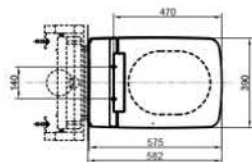

Colors

White

CW512YR