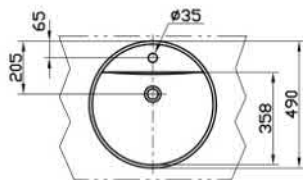

TOTO

Features

- Rear overflow

Specifications

Size : 490X490X90(mm)
Material : China

Parts description

- LT700CET
  1 Tap Hole Console Lavatory

Colors

White , Pastel Ivory

LT700CET