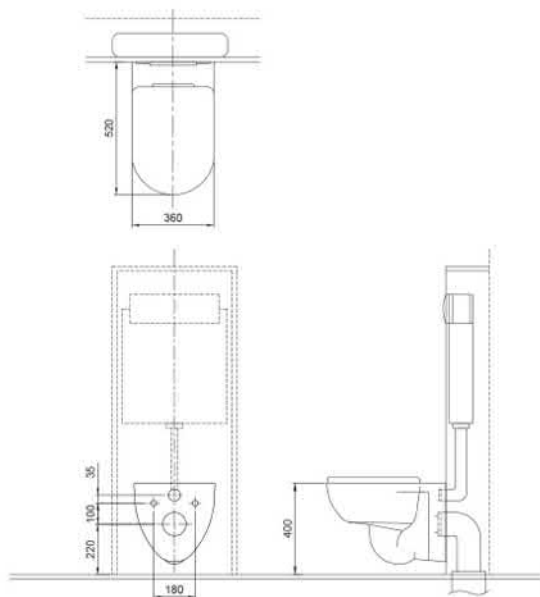

Colors

White, White (cefiontect)

CW182M