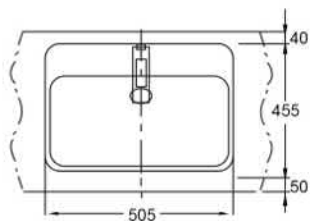

Features

Specifications

Size : 430D X 620W X 130H(mm)

Parts description

Colors

LW896J

LW896J

TOTO

LW950CJ

Features

Specifications

Size : 505 X 455(mm)

Parts description

Colors

LW950CJ

TOTO

LW951CJ

Features

Specifications

Size : 605 X 455(mm)

Parts description

Colors

LW951CJ

TOTO

LW952J

Features

Specifications

Size : 570 X 355(mm)

Parts description

Colors

LW952J

TOTO