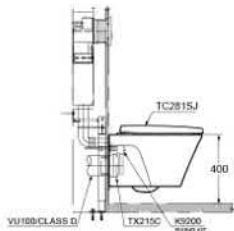

Parts description

Seat & Cover and Fittings are not included

- **CW822NJ**
  Elongated Wall Hung Closet Bowl (for concealed cistern)

Optional Parts

- TC281SJ
  Soft close Seat & Cover
- WH035D
  Concealed Cistern w/Frame

CW822NJ