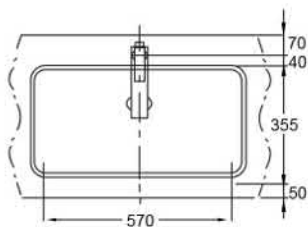

LW951CJ

Features

Specifications

Size : 605 X 455(mm)

Parts description

Colors

LW951CJ

TOTO

LW952J

Features

Specifications

Size : 570 X 355(mm)

Parts description

Colors

LW952J

TOTO

Features

Specifications

Size : 700 X 350 x 109(mm)

Parts description

Colors

LW953J

TOTO

LW1616B
LW1616CB