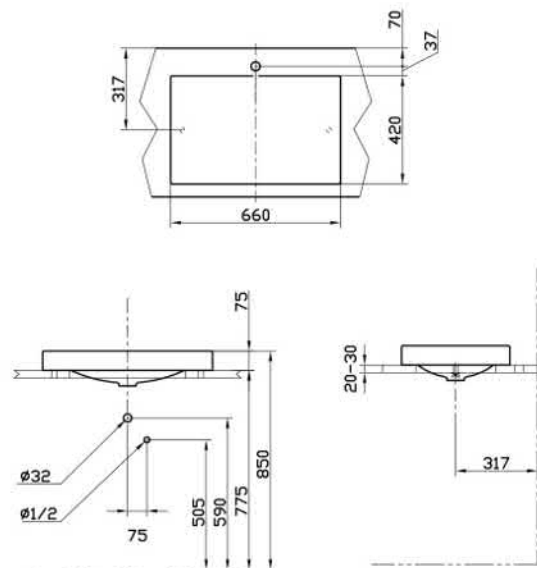

Specifications

Size : 600X370X110(mm)

Parts description

- LW630J
Lavatory
- TX809LV5
Bracket & screws

Lavatory faucet is not included

Colors

White

Remarks:

- Rear overflow

Specifications

Size	: 660X420X75(mm)
Material	: China

Parts description

- LW645J
Console Lavatory

Colors

White , Pastel Ivory

LW645J

TOTO

PJS03

Features

- Cast-acrylic construction provides years of durability
- Luxurious stylish look

Specifications

Size	: 600X400X120(mm)
Material	: Galaline

Parts description

- PJS03
Console Lavatory

Features

Specifications

Size : 430D X 620W X 130H(mm)

Parts description

Colors

LW896J

LW896J

TOTO