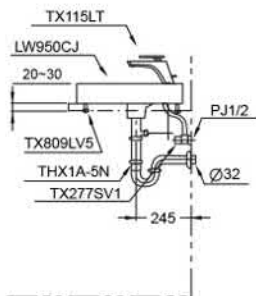

Features

Specifications

Size : 430D X 620W X 130H(mm)

Parts description

Colors

LW896J

LW896J

TOTO

LW950CJ

Features

Specifications

Size : 505 X 455(mm)

Parts description

Colors

LW950CJ

TOTO

LW951CJ

Features

Specifications

Size : 605 X 455(mm)

Parts description

Colors

LW951CJ

TOTO

LW952J

Features

Specifications

Size : 570 X 355(mm)

Parts description

Colors

LW952J

TOTO