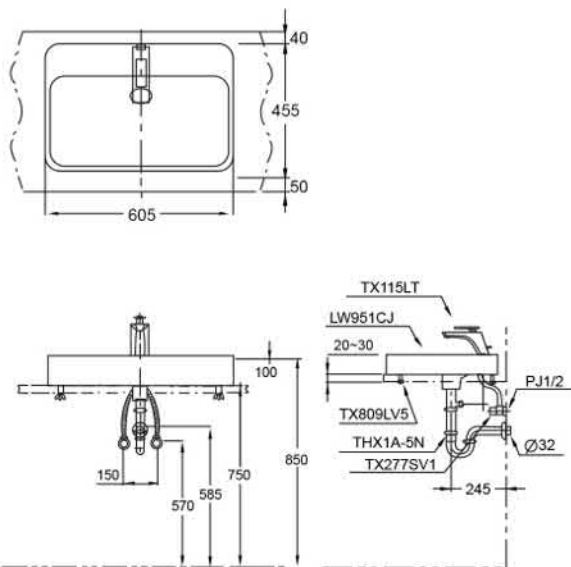

LW950CJ

Features

Specifications

Size : 505 X 455(mm)

Parts description

Colors

LW950CJ

TOTO

LW951CJ

Features

Specifications

Size : 605 X 455(mm)

Parts description

Colors

LW951CJ

TOTO

LW952J

Features

Specifications

Size : 570 X 355(mm)

Parts description

Colors

LW952J

TOTO

Features

Specifications

Size : 700 X 350 x 109(mm)

Parts description

Colors

LW953J

TOTO

LW1616B
LW1616CB