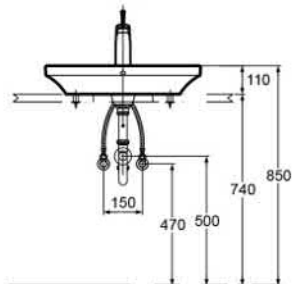

Specifications

Size : 600X370X110(mm)

Parts description

- LW630J
Lavatory
- TX809LV5
Bracket & screws

Lavatory faucet is not included

Colors

White

Remarks:

Please call TOTO sales representative for consultancy of lavatory faucet and P-Trap

LW630JW/F

TOTO

LW640CJ

Features

- Stylish design

Specifications

Size : 505X505(mm)