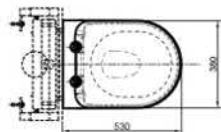

Colors

White (cefiontect)

C762E