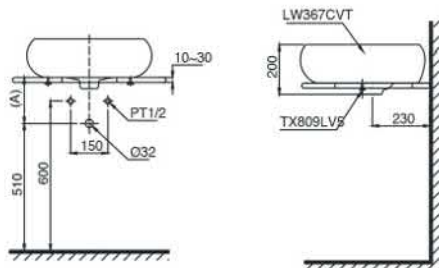

TOTO

LT700CET

Features

- Rear overflow

Specifications

Size : 490X490X90(mm)
Material : China

Parts description

- LT700CET
1 Tap Hole Console Lavatory