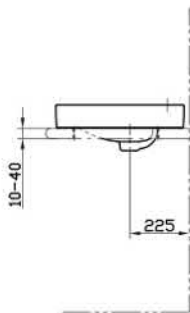

TOTO

Features

- Rear overflow

Specifications

Size : 490X490X90(mm)
Material : China

Parts description

- LT700CET
  1 Tap Hole Console Lavatory

Colors

White , Pastel Ivory

LT700CET