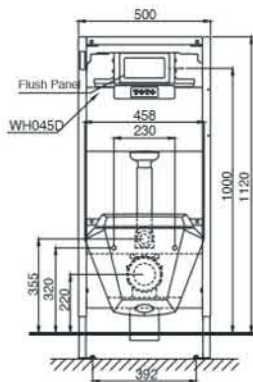

Specifications

Flush system	: Tornado(Wash down)
Water Use	: 4.5L / 3L
Rough-in	: H=220 mm
Bowl Shape	: Elongated
Water Pressure	: 0.05MPa~0.75MPa
Size	: 390Wx582Dx339H (mm)

Parts description

Seat & Cover and fittings are not included

Specifications

Flush system	: Wash down
Water Use	: 3L / 6L
Rough-in	: H=223 mm
Size	: 570x370x320H (mm)

Parts description

CW560B

Colors

White

TOTO

CW580ME5

Features

- Dual flush system
- Wall hung type, easy cleaning

Specifications

Flush system	: Wash down
Water Use	: 6L / 3L
Rough-in	: H=220 mm
Bowl Shape	: Regular
Water Pressure	: 0.05MPa-0.75MPa
Size	: 354Wx520Dx348H (mm)

Specifications

Flush system : Wash down, dual flush
Water Use : 6/3 L
Rough-in : H=220 mm
Bowl Shape : Elongated
Water Pressure : 0.05~0.75 (Mpa)

CW682

Parts description

- **CW682**
Toilet Bowl
- **CW682V**
Toilet Body
- TCP11
○ **Cover Plate**
- **TC375CVK**
Soft-closing Seat & Cover
- **WH045D**
Concealed Tank With Frame
- **MB005DG**
Flush Panel