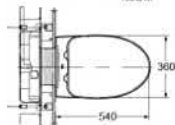

Parts description

Seat & Cover and Fittings are not included

- **CW822NJ**
  Elongated Wall Hung Closet Bowl (for concealed cistern)

Optional Parts

- TC281SJ
  Soft close Seat & Cover
- WH035D
  Concealed Cistern w/Frame

CW822NJ