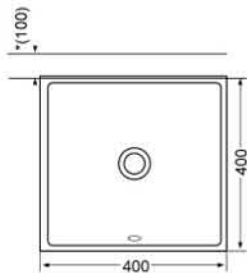

Specifications

Size : 600X460X70(mm)

Others

Recommend fittings:

Classical faucets:

DL367/DL224

DL224A

Contemporary faucets:

Specifications

Size	: 700X460X70(mm)
Capacity	: 8.2 L

LW1617B
LW1617CB

Others

Recommend fittings:

Classical faucets:

DL367/DL224

DL224A

Contemporary faucets:

DL368/DL369

DL226/DL370/DL225

TOTO

LW1714B

Cefiontect

Features

- Simple and elegant square a simple, stylish bathroom space
- Thin appearance with deepburied design creates a nospashing basin
- Cefiontect technology applied, beyond the nanoscale leaves no space for dirt to stay

Specifications

Size : 400X400X60(mm)
Volume : 5L

Others

Series:CI Contemporary Series
Recommend fittings:
Contemporary faucets:
DL369-1/DL370
DLB310/DLB309-1/DL368-1

LW1714B

TOTO

PJS01

Features