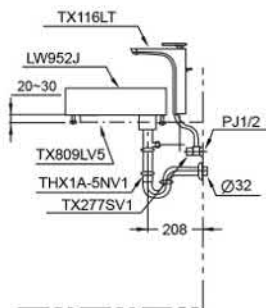

LW951CJ

Features

Specifications

Size : 605 X 455(mm)

Parts description

Colors

LW951CJ

TOTO

LW952J

Features

Specifications

Size : 570 X 355(mm)

Parts description

Colors

LW952J

TOTO

Features

Specifications

Size : 700 X 350 x 109(mm)

Parts description

Colors

LW953J

TOTO

LW1616B
LW1616CB