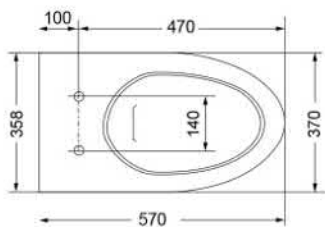

Specifications

Flush system	: Tornado (Wash down)
Water Use	: 4.5L / 3L
Rough-in	: H=220 mm
Bowl Shape	: D-Shape
Water Pressure	: 0.05MPa~0.75MPa
Size	: 380Wx530Dx340H (mm)

Parts description

Seat & Cover and Fittings are not included

Specifications

Flush system	: Tornado(Wash down)
Water Use	: 4.5L / 3L
Rough-in	: H=220 mm
Bowl Shape	: Elongated
Water Pressure	: 0.05MPa~0.75MPa
Size	: 390Wx582Dx339H (mm)

Parts description

Seat & Cover and fittings are not included

Specifications

Flush system	: Wash down
Water Use	: 3L / 6L
Rough-in	: H=223 mm
Size	: 570x370x320H (mm)

Parts description

CW560B

Colors

White

TOTO

CW580ME5

Features

- Dual flush system
- Wall hung type, easy cleaning

Specifications

Flush system	: Wash down
Water Use	: 6L / 3L
Rough-in	: H=220 mm
Bowl Shape	: Regular
Water Pressure	: 0.05MPa-0.75MPa
Size	: 354Wx520Dx348H (mm)