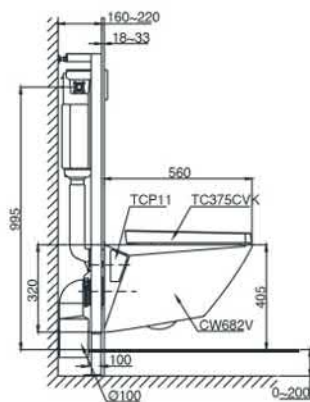

Specifications

Flush system	: Tornado(Wash down)
Water Use	: 4.5L / 3L
Rough-in	: H=220 mm
Bowl Shape	: Elongated
Water Pressure	: 0.05MPa~0.75MPa
Size	: 390Wx582Dx339H (mm)

Parts description

Seat & Cover and fittings are not included

Specifications

Flush system	: Wash down
Water Use	: 3L / 6L
Rough-in	: H=223 mm
Size	: 570x370x320H (mm)

Parts description

CW560B

Colors

White

TOTO

CW580ME5

Features

- Dual flush system
- Wall hung type, easy cleaning

Specifications

Flush system	: Wash down
Water Use	: 6L / 3L
Rough-in	: H=220 mm
Bowl Shape	: Regular
Water Pressure	: 0.05MPa-0.75MPa
Size	: 354Wx520Dx348H (mm)

Specifications

Flush system : Wash down, dual flush
Water Use : 6/3 L
Rough-in : H=220 mm
Bowl Shape : Elongated
Water Pressure : 0.05~0.75 (Mpa)

CW682

Parts description

- **CW682**
Toilet Bowl
- **CW682V**
Toilet Body
- TCP11
○ **Cover Plate**
- **TC375CVK**
Soft-closing Seat & Cover
- **WH045D**
Concealed Tank With Frame
- **MB005DG**
Flush Panel