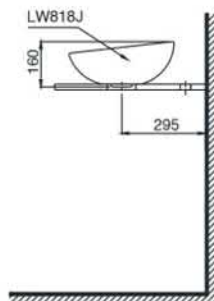

Colors

White

Remarks:

Please call TOTO sales representative for consultancy of lavatory faucet and P-Trap