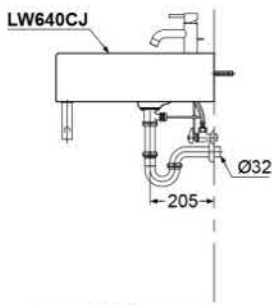

TOTO

LW640CJ

Features

- Stylish design

Specifications

Size : 505X505(mm)

Parts description

- LW640CJ / TX812LV1
  Semi Recessed Lavatory With
  Towel Bar

Colors

White

LW640CJ