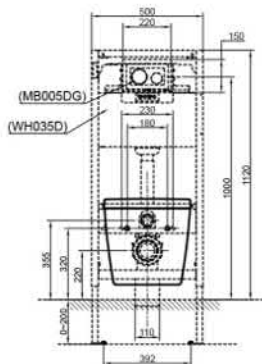

Colors

White (cefiontect)

C762E