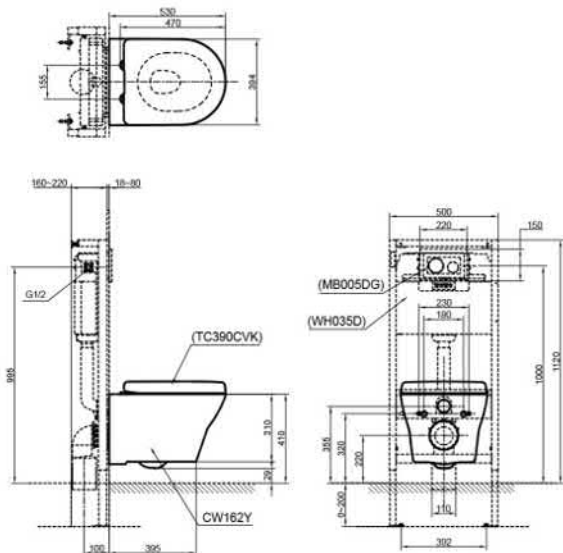

Features

- Wall Hung type, easy cleaning
- Tornado Flushing for powerful flushing effect with less amount of water
- CeFiONtect prevents debris on toilet surface
- Rimless bowl design ensures easy cleaning and ultimate hygiene
- Water saving

Specifications

Flush system	: Tornado (Wash down)
Water Use	: 4.5L / 3L
Rough-in	: H=220 mm
Bowl Shape	: D-Shape
Water Pressure	: 0.05MPa~0.75MPa
Size	: 394Wx530Dx339H (mm)

Parts description

- **CW162Y**
  D-Shape Wall Hung Closet Bowl (for Concealed Cistern) (P-Trap) (Rough-in H=220)
- **CW162YH (For Washlet Unit)**
  D-Shape Wall Hung Closet Bowl (for Concealed Cistern) (P-Trap) (Rough-in H=220)

Optional Parts

- WH035D
  Concealed Cistern w/Frame
- WH037D
  Concealed Cistern w/Frame (Low Type)
- TC390CVK (CW162Y)
  Soft Close Seat & Cover (Urea Resin)
- TCF6532SP (CW162YH)
  Washlet Unit
- MB005DG
  Flush Panel

Colors

White (cefiontect)