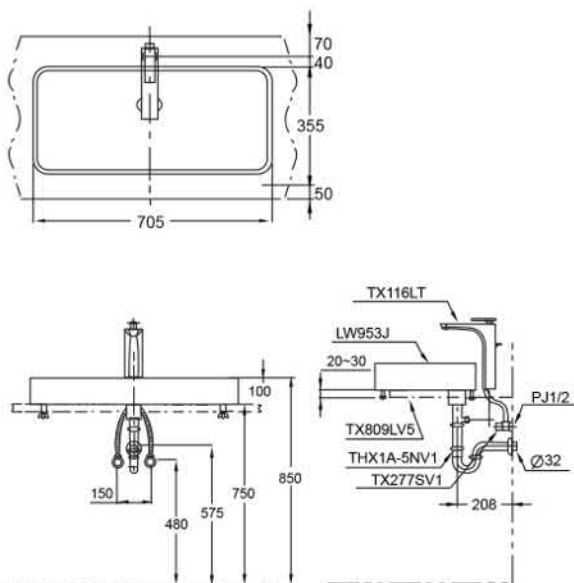

LW951CJ

Features

Specifications

Size : 605 X 455(mm)

Parts description

Colors

LW951CJ

TOTO

LW952J

Features

Specifications

Size : 570 X 355(mm)

Parts description

Colors

LW952J

TOTO

Features

Specifications

Size : 700 X 350 x 109(mm)

Parts description

Colors

LW953J

TOTO

LW1616B
LW1616CB

Specifications

Size : 600X460X70(mm)

Others

Recommend fittings:

Classical faucets:

DL367/DL224

DL224A

Contemporary faucets: