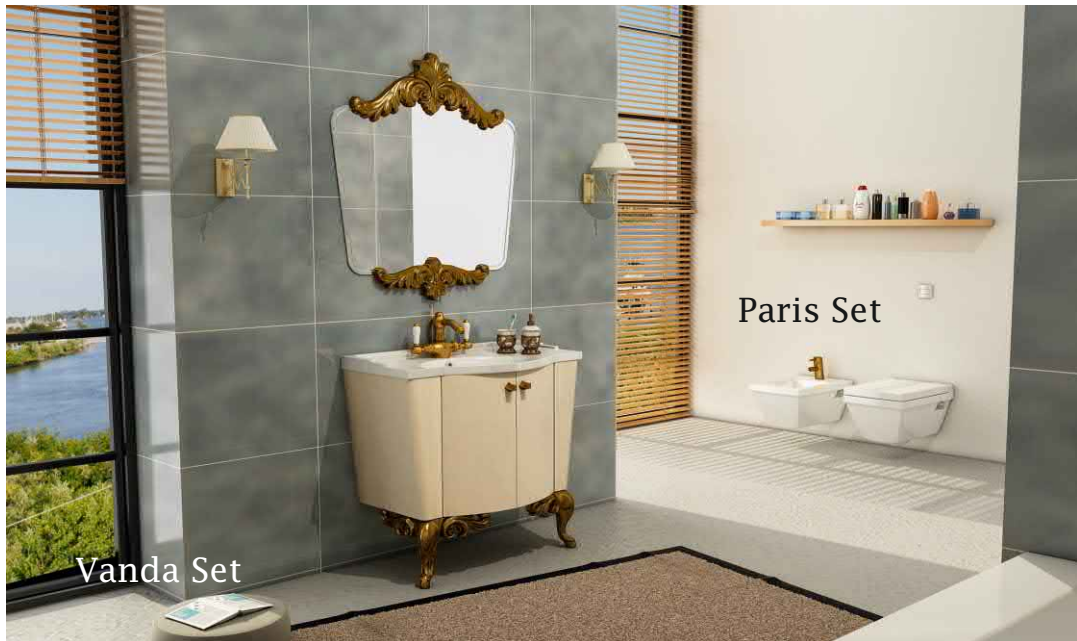

**Lucia 2 Set**  
Bathroom cabinet wall hang  
LUC 2-5-16

View Detail  
Soft Closing Furniture Door | Towel Hanger

View Detail  
Soft Closing Furniture Door | Towel Hanger

**VERTA**  
HOME DECORATION COLLECTION

**Dimensions:** Mirror: 50 x 60 x 13.2 cm  
Side Cabinet: 21 x 12 x 60 cm  
Wash Basin: 61.5 x 41 x 11.5 cm  
Cabinet: 70 x 44 x 40 cm

Aspen Set  
Bathroom cabinet wall hang  
ASP-W-15

View Detail  
Soft Closing Furniture Door

View Detail  
Towel hanger

**VERTA**  
HOME DECORATION COLLECTION

Dimensions: Mirror: 50 x 60 x 13.2 cm  
Side Cabinet: 22.3 x 12.5 x 60 cm  
Wash Basin: 61 x 35 x 15.5 cm  
Cabinet: 56.2 x 41 x 33 cm

Vanda Set

Paris Set

Venice Set

**VERTA**  
HOME DECORATION COLLECTION

Dimensions: Mirror: 85 x 52 x 3.6 cm  
Wash Basin: 91 x 45.5 x 11.5 cm  
Cabinet: 84 x 35 x 43 cm

Venus Set

**VERTA**  
HOME DECORATION COLLECTION