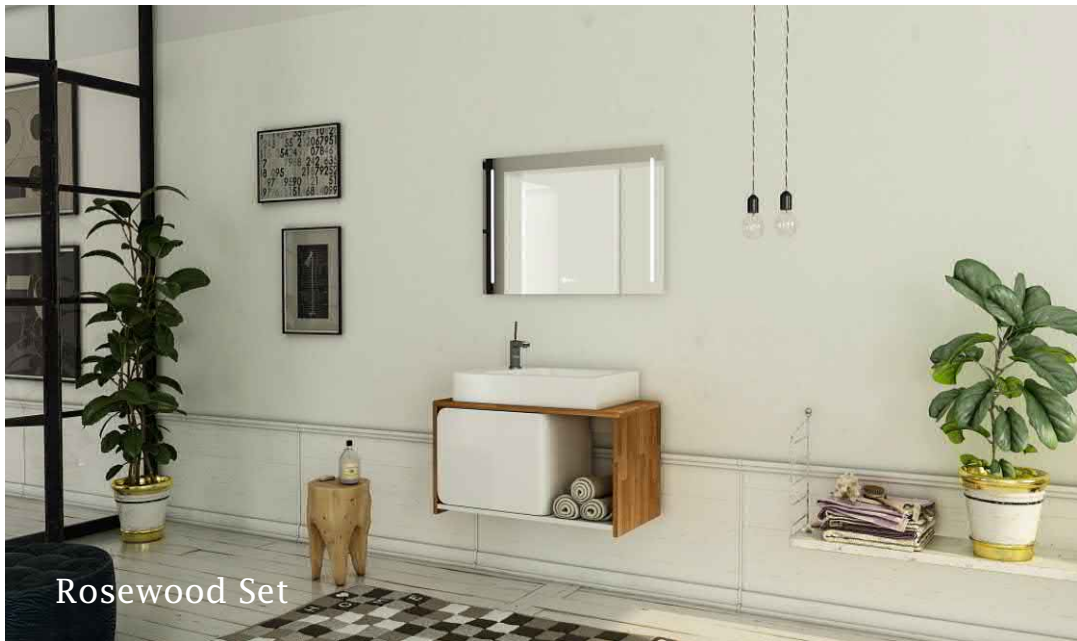

View Detail  
Towel hanger

**VERTA**  
HOME DECORATION COLLECTION

Dimensions: Mirror: 50 x 60 x 13.2 cm  
Side Cabinet: 22.3 x 12.5 x 60 cm  
Wash Basin: 61 x 35 x 15.5 cm  
Cabinet: 56.2 x 41 x 33 cm

Vanda Set

Paris Set

Venice Set

**VERTA**  
HOME DECORATION COLLECTION

Dimensions: Mirror: 85 x 52 x 3.6 cm  
Wash Basin: 91 x 45.5 x 11.5 cm  
Cabinet: 84 x 35 x 43 cm

Venus Set

**VERTA**  
HOME DECORATION COLLECTION

Dimensions: Mirror: 80 x 55 x 3.6 cm  
Wash Basin: 42 x 42 x 15 cm  
Cabinet: 90 x 51.2 x 71.6 cm

Angel Set

**VERTA**  
HOME DECORATION COLLECTION

Dimensions: Mirror: 70 x 5 x 13 cm  
Wash Basin: 42 x 42 x 15 cm  
Cabinet: 105 x 54 x 70 cm

Salvia Set

View Detail  
Soft Closing Furniture Door

View Detail  
Soft Closing Furniture Door | Wooden Style

Rosewood Set

**VERTA**  
HOME DECORATION COLLECTION

Dimensions: Mirror: 80 x 50 x 3.6 cm  
Wash Basin: 59 x 37 x 12 cm  
Cabinet: 77 x 39 x 39 cm