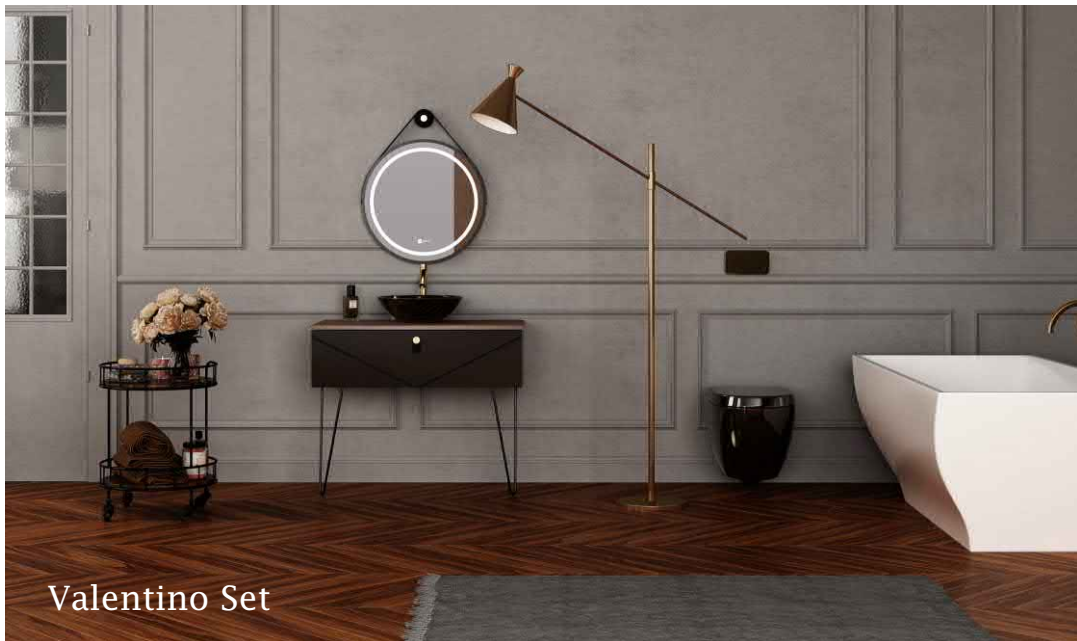

View Detail  
Towel hanger

**VERTA**  
HOME DECORATION COLLECTION

Dimensions: Mirror: 50 x 60 x 13.2 cm  
Side Cabinet: 22.3 x 12.5 x 60 cm  
Wash Basin: 61 x 35 x 15.5 cm  
Cabinet: 56.2 x 41 x 33 cm

Vanda Set

Melin Set

Vector Set

**VERTA**  
HOME DECORATION COLLECTION

Dimensions: Mirror: 50 x 60 x 13.2 cm  
Side Cabinet: 22.3 x 12.5 x 60 cm  
Wash Basin: 62 x 46.5 x 19.5 cm  
Cabinet: 61.2 x 42 x 42 cm

Romano Set

**VERTA**  
HOME DECORATION COLLECTION

Dimensions: Mirror: 69 x 60 x 11 cm  
Wash Basin: 50 x 40 x 12.5 cm  
Cabinet: 78 x 41 x 36 cm

Zinnia Set

**VERTA**  
HOME DECORATION COLLECTION

Dimensions: Mirror: 80 x 67 x 3.6 cm  
Wash Basin: 68 x 40 x 18 cm  
Cabinet: 95 x 42 x 42 cm

Parsis Set

**VERTA**  
HOME DECORATION COLLECTION

Dimensions: Mirror: 80 x 50 x 3.6 cm  
Wash Basin: 88 x 47 x 15 cm  
Cabinet: 86.4 x 44 x 82 cm

Valentino Set

**VERTA**  
HOME DECORATION COLLECTION

Dimensions: Mirror: 56 x 4 cm  
Wash Basin: 38 x 14 cm  
Cabinet: 91 x 40 x 73 cm