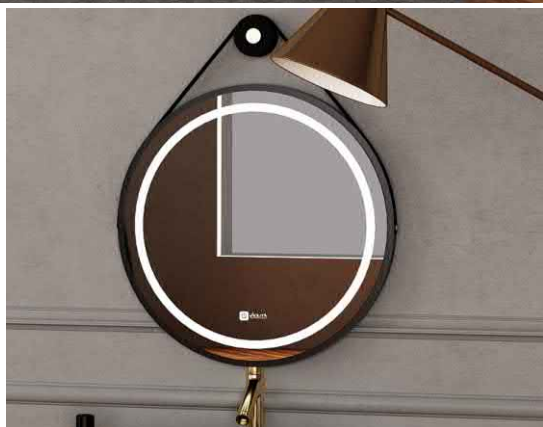

**VERTA**  
HOME DECORATION COLLECTION

Dimensions: Mirror: 69 x 60 x 11 cm  
Wash Basin: 50 x 40 x 12.5 cm  
Cabinet: 78 x 41 x 36 cm

Zinnia Set

**VERTA**  
HOME DECORATION COLLECTION

Dimensions: Mirror: 80 x 67 x 3.6 cm  
Wash Basin: 68 x 40 x 18 cm  
Cabinet: 95 x 42 x 42 cm

Parsis Set

**VERTA**  
HOME DECORATION COLLECTION

Dimensions: Mirror: 80 x 50 x 3.6 cm  
Wash Basin: 88 x 47 x 15 cm  
Cabinet: 86.4 x 44 x 82 cm

Valentino Set

**VERTA**  
HOME DECORATION COLLECTION

Dimensions: Mirror: 56 x 4 cm  
Wash Basin: 38 x 14 cm  
Cabinet: 91 x 40 x 73 cm

Francis Set

**VERTA**  
HOME DECORATION COLLECTION

Dimensions: Mirror: 69 x 106 x 2.4 cm  
Wash Basin: 89 x 48.5 x 16 cm  
Cabinet: 89 x 48 x 38 cm

[www.vosoughishop.com](http://www.vosoughishop.com)