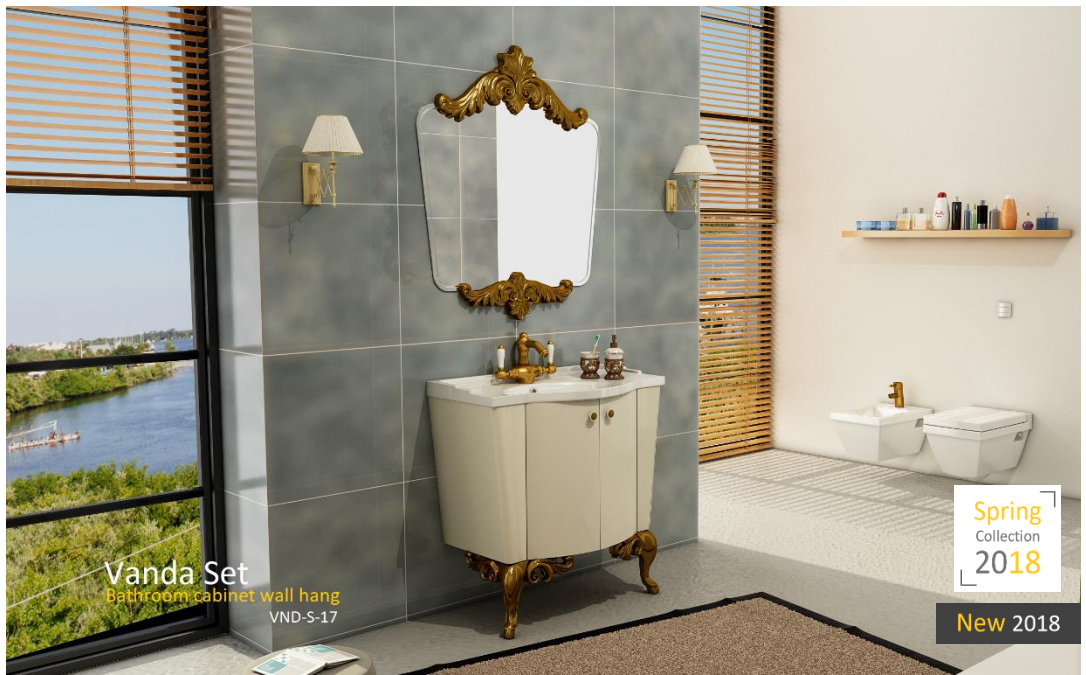

vertacab.com
VERTA
HOME DECORATION COLLECTION

White
Matte

Spring
Collection
2018

New 2018

Lima Set
Bathroom cabinet wall hang
LIM-W-17

Dimensions:

Mirror: 80 x 50 x 12.5 cm

Wash Basin: 48 x 37.5 x 13 cm

ANG-S-17

Dimensions:

Mirror: 70 x 5 x 130 cm

Wash Basin: 42 x 42 x 15 cm

Cabinet: 105 x 54 x 70 cm

vertacab.com
VERTA
HOME DECORATION COLLECTION

White
Matte

Light
Sand
Matte

Vanda Set
Bathroom cabinet wall hang
VND-S-17

Spring
Collection
2018

New 2018

Dimensions:

Mirror: 81.6 x 3.2 x 96 cm
Wash Basin: 82.5 x 49 x 23 cm
Cabinet: 81 x 47 x 80 cm

vertacab.com
VERTA
HOME DECORATION COLLECTION

White
Matte

Light
Sand
Matte

Spring
Collection
2018

New 2018

Venice Set
Bathroom cabinet wall hang
VIC-S-17

Dimensions:

Mirror: 85 x 52 x 3.6 cm
Wash Basin: 91 x 45.5 x 11.5 cm
Cabinet: 84 x 35 x 43 cm

vertacab.com
VERTA
HOME DECORATION COLLECTION