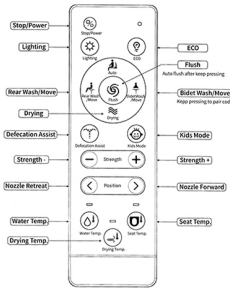

# WK-SW001

Wall hung SMART toilet  
Size : 565 \* 390 \* 440 mm

DIMENSION

white

Remote Control

Name of parts