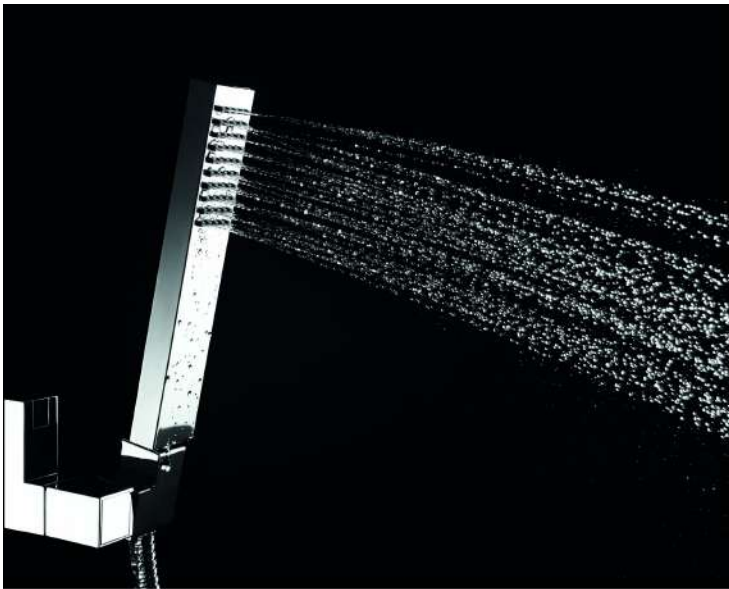

THE SQUARE AND THE ROUND

ASAN DOOSH
021/022

Shower
column
Series

BETWEEN DELICATE AND NOBLEST

مدل فاین سیلور
fine silver

ASAN DOOSH
003/004

Hand shower

TAASTE CARE IN WARM WATER