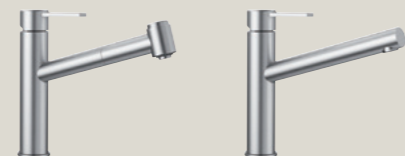

BLANCO AMBIS

BLANCO AMBIS-S brushed stainless steel
BLANCO AMBIS brushed stainless steel