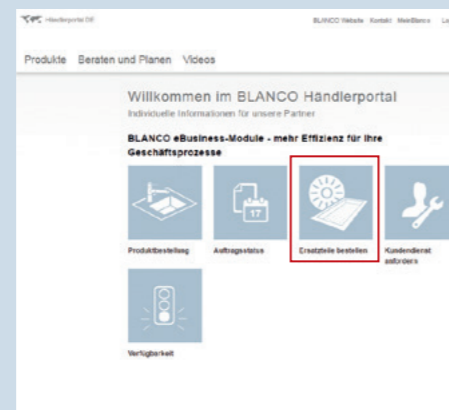

Why not give it a go?

The well-organised shopping-basket procedure provides a detailed summary of items in your basket before you confirm your purchase. If you require help at any time during your purchase, please feel free to contact a member of the BLANCO customer service team as usual during our opening hours.

Also for mobile use.

Simply log in to the BLANCO dealer portal.

Once in the dealer portal, click on „Order spare parts”,

... and you'll be directed straight to our new shop

Simply select the parts you need from our well-organised product overview...