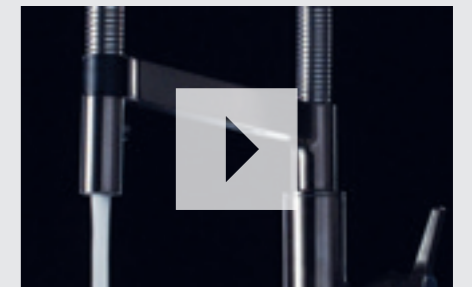

Discover SOLENTA-S Senso online.

Watch how easy working in the kitchen can be with our SOLENTA Senso videos. See the benefits of start-stop interface and sensor technology in action.

www.blanco-germany.com/solenta