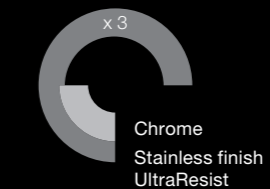

Stainless finish UltraResist

As well as the chrome version, SOLENTA-S Senso is also available with the innovative stainless finish UltraResist. In this version, the mixer tap is especially easy to clean, scratchproof, and much less sensitive to fingerprints than chrome.

BLANCO surface hardness