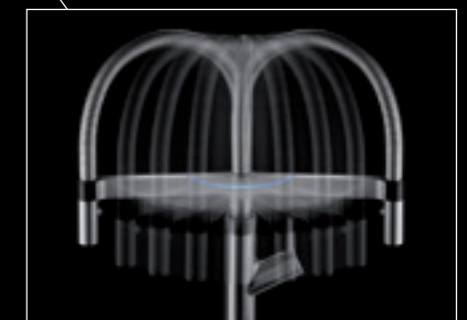

## Innovation Sensor technology with start-stop interface.

Water is life. We are used to it being available wherever and whenever we wish. Thanks to the new sensor technology featuring a sophisticated start-stop interface, you now have instant, effortless water control. Water on, water off, without touching the mixer tap. A single hand movement is all it takes.

### Close range detection

The sensor detection field is set to a precise 6 cm range. This prevents unintended activations when you do not wish to use your mixer tap.