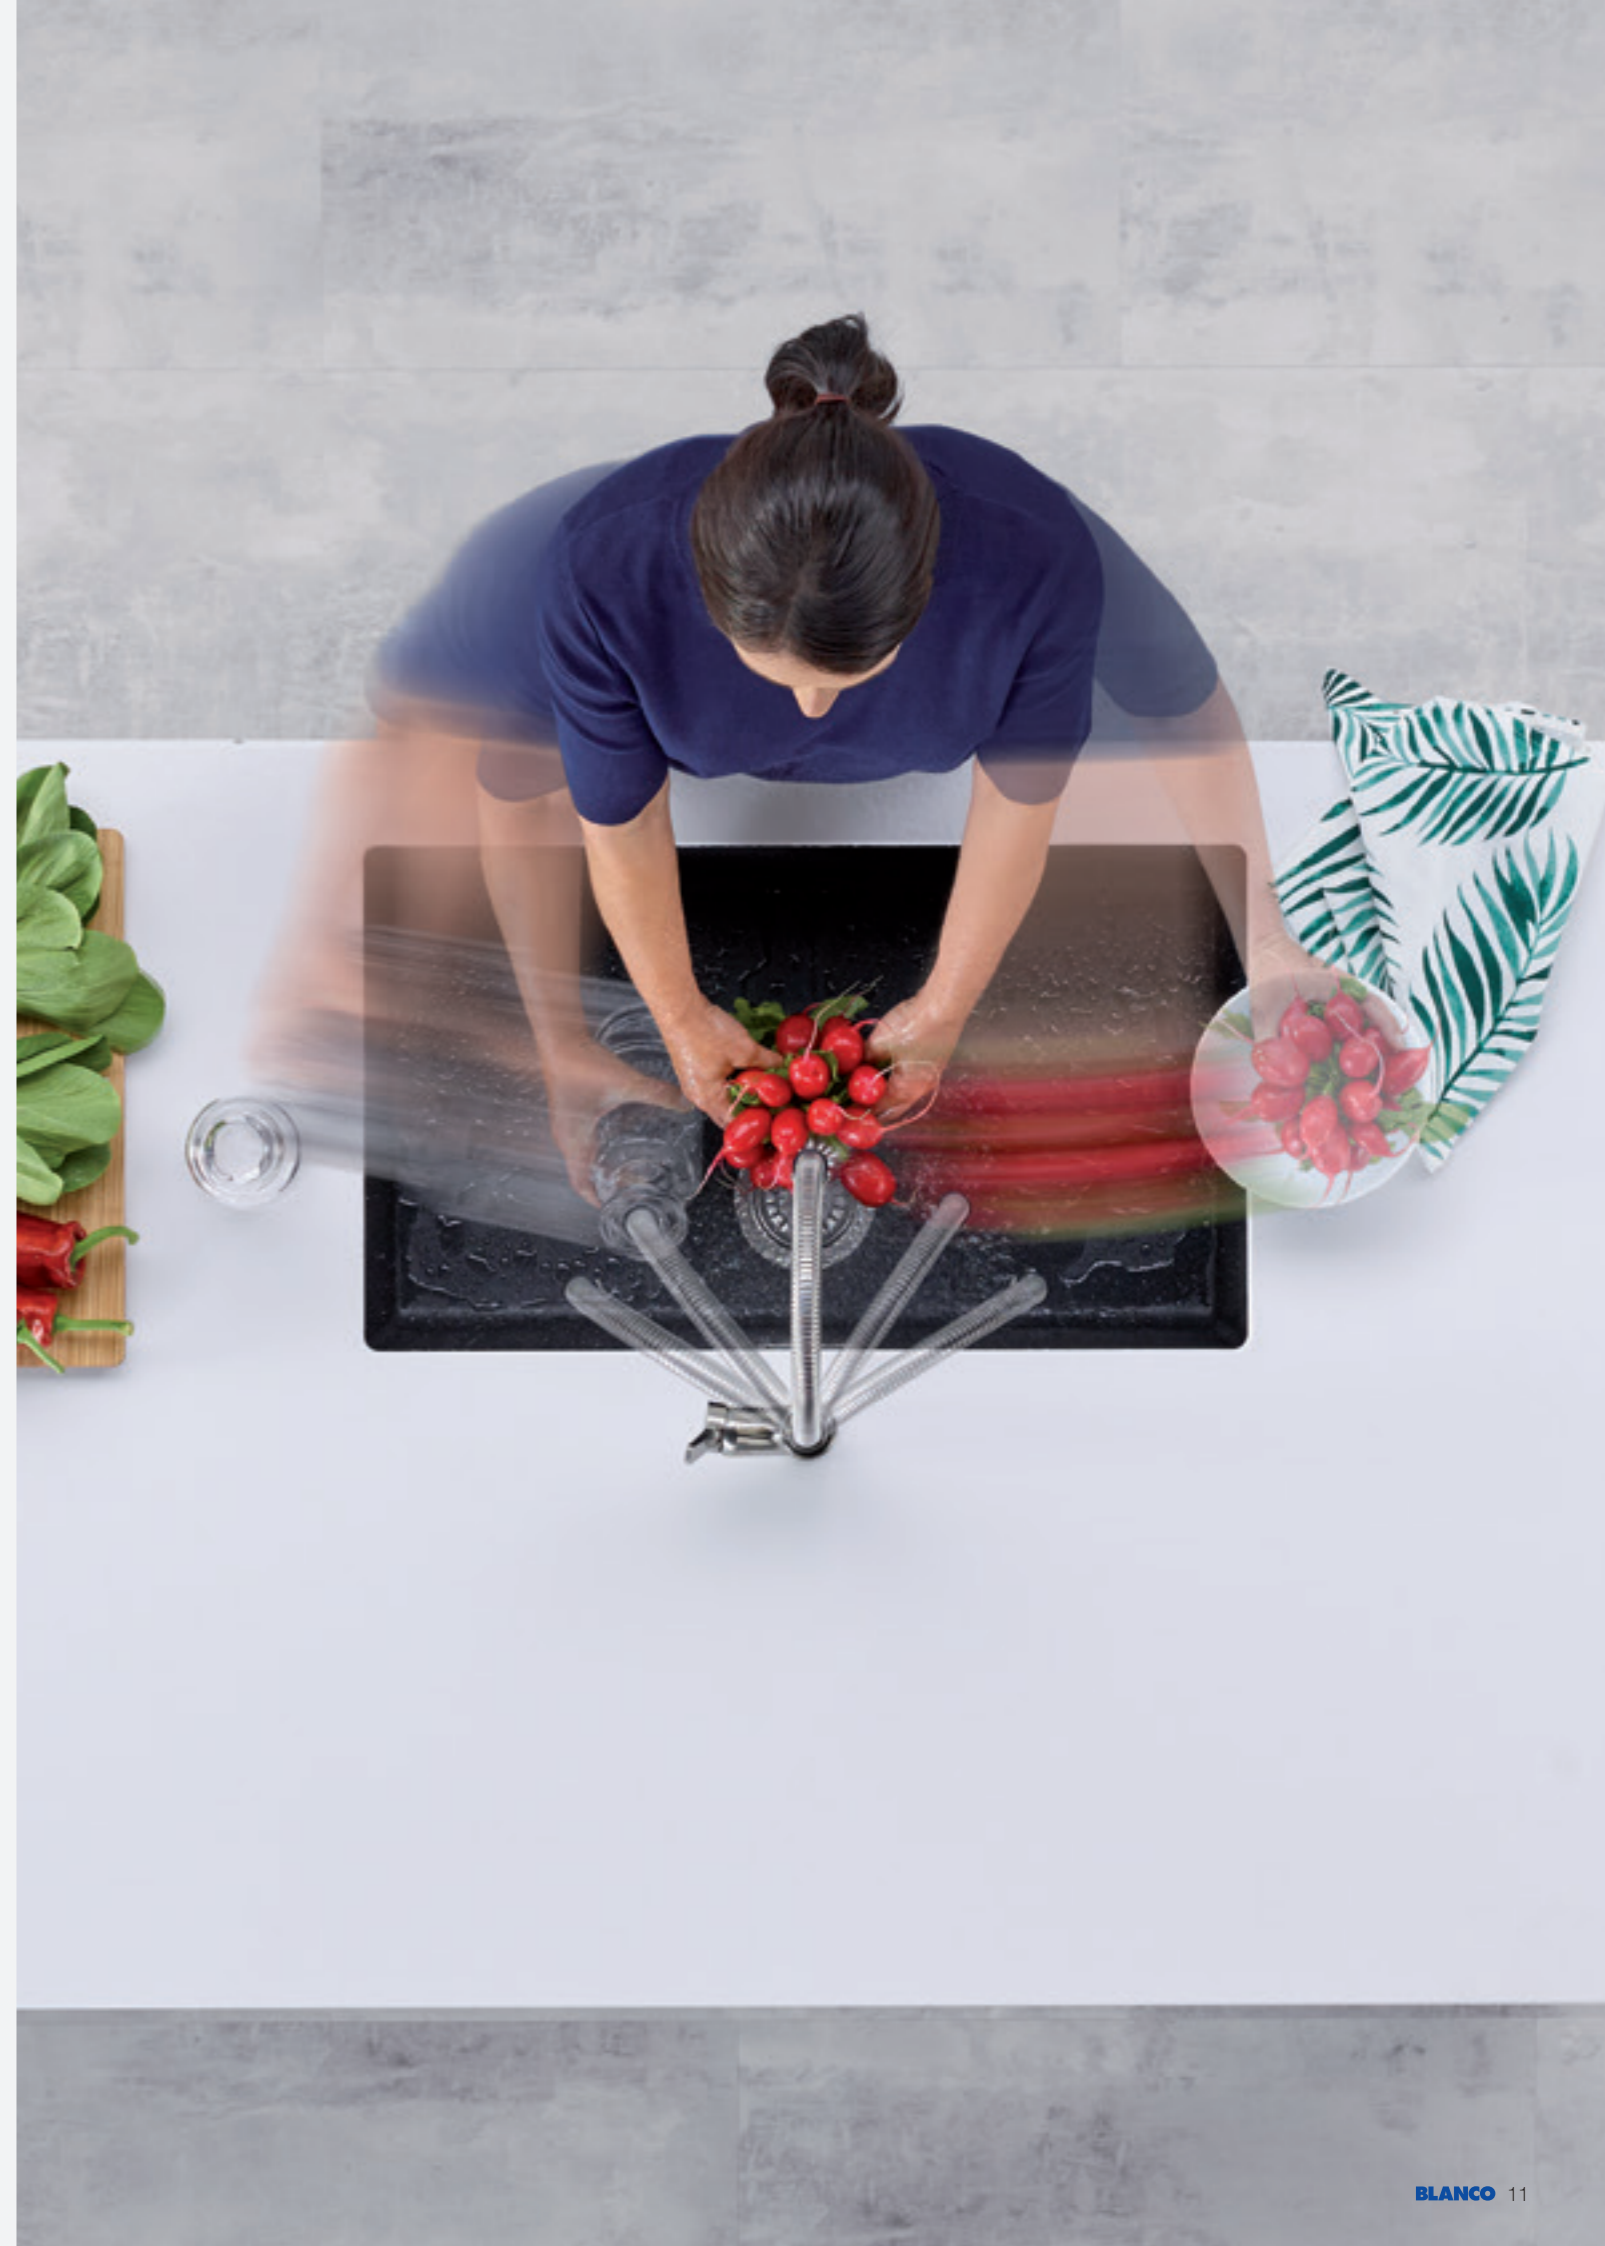

Water on demand anywhere, anytime. Effortless water flow, completely under your control.