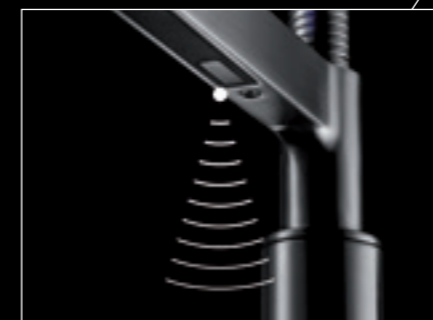

Close range detection

The sensor detection field is set to a precise 6 cm range. This prevents unintended activations when you do not wish to use your mixer tap.