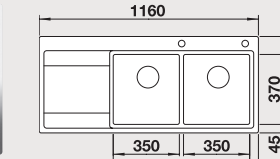

Bowl right 519 818
Bowl left 519 817

Depth: 196 mm
Base unit size: 50 cm

Included in delivery: waste fitting with space-saving pipe, 3 1/2" basket strainer, pop-up waste

BLANCO DIVON II 6 S-IF

Bowl right 519 820
Bowl left 519 819

Depth: 196 mm
Base unit size: 60 cm

Included in delivery: stainless steel colander, waste fitting with space-saving pipe, 3 1/2" basket strainer, pop-up waste for the main bowl

BLANCO DIVON II 8 S-IF

Bowl right 519 823
Bowl left 519 822

Depth: 196 mm
Base unit size: 80 cm

BLANCO DIVON II 8 IF

Double bowl 519 821

Depth: 196 mm
Base unit size: 80 cm

Included in delivery: waste fitting with space-saving pipe, 3 1/2" basket strainer, pop-up waste for the main bowl