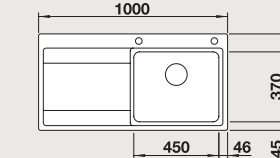

Glass cutting board in silver

Item no. 230 970

BLANCO CapFlow™ outlet cover

Item no. 517 666

BLANCO DIVON II 45 S-IF

Bowl right 519 816
Bowl left 519 815

Depth: 196 mm
Base unit size: 45 cm

BLANCO DIVON II 5 S-IF

Bowl right 519 818
Bowl left 519 817

Depth: 196 mm
Base unit size: 50 cm

Included in delivery: waste fitting with space-saving pipe, 3 1/2" basket strainer, pop-up waste

BLANCO DIVON II 6 S-IF

Bowl right 519 820
Bowl left 519 819

Depth: 196 mm
Base unit size: 60 cm

Included in delivery: stainless steel colander, waste fitting with space-saving pipe, 3 1/2" basket strainer, pop-up waste for the main bowl

BLANCO DIVON II 8 S-IF

Bowl right 519 823
Bowl left 519 822

Depth: 196 mm
Base unit size: 80 cm

BLANCO DIVON II 8 IF

Double bowl 519 821

Depth: 196 mm
Base unit size: 80 cm

Included in delivery: waste fitting with space-saving pipe, 3 1/2" basket strainer, pop-up waste for the main bowl