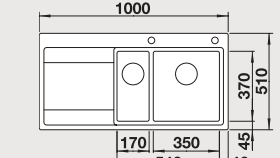

Bowl right 519 818
Bowl left 519 817

Depth: 196 mm
Base unit size: 50 cm

Included in delivery: waste fitting with space-saving pipe, 3 1/2" basket strainer, pop-up waste

BLANCO DIVON II 6 S-IF

Bowl right 519 820
Bowl left 519 819

Depth: 196 mm
Base unit size: 60 cm

Included in delivery: stainless steel colander, waste fitting with space-saving pipe, 3 1/2" basket strainer, pop-up waste for the main bowl

BLANCO DIVON II 8 S-IF

Bowl right 519 823
Bowl left 519 822

Depth: 196 mm
Base unit size: 80 cm

BLANCO DIVON II 8 IF

Double bowl 519 821

Depth: 196 mm
Base unit size: 80 cm

Included in delivery: waste fitting with space-saving pipe, 3 1/2" basket strainer, pop-up waste for the main bowl