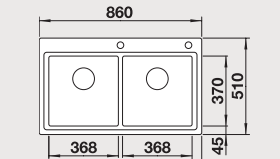

Bowl right 519 818
Bowl left 519 817

Depth: 196 mm
Base unit size: 50 cm

Included in delivery: waste fitting with space-saving pipe, 3 1/2" basket strainer, pop-up waste

BLANCO DIVON II 6 S-IF

Bowl right 519 820
Bowl left 519 819

Depth: 196 mm
Base unit size: 60 cm

Included in delivery: stainless steel colander, waste fitting with space-saving pipe, 3 1/2" basket strainer, pop-up waste for the main bowl

BLANCO DIVON II 8 S-IF

Bowl right 519 823
Bowl left 519 822

Depth: 196 mm
Base unit size: 80 cm

BLANCO DIVON II 8 IF

Double bowl 519 821

Depth: 196 mm
Base unit size: 80 cm

Included in delivery: waste fitting with space-saving pipe, 3 1/2" basket strainer, pop-up waste for the main bowl