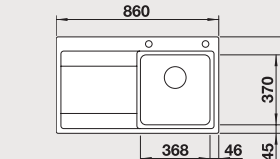

Glass cutting board in silver

Item no. 230 970

BLANCO CapFlow™ outlet cover

Item no. 517 666

BLANCO DIVON II 45 S-IF

Bowl right 519 816
Bowl left 519 815

Depth: 196 mm
Base unit size: 45 cm

BLANCO DIVON II 5 S-IF

Bowl right 519 818
Bowl left 519 817

Depth: 196 mm
Base unit size: 50 cm

Included in delivery: waste fitting with space-saving pipe, 3 1/2" basket strainer, pop-up waste

BLANCO DIVON II 6 S-IF

Bowl right 519 820
Bowl left 519 819

Depth: 196 mm
Base unit size: 60 cm

Included in delivery: stainless steel colander, waste fitting with space-saving pipe, 3 1/2" basket strainer, pop-up waste for the main bowl

BLANCO DIVON II 8 S-IF

Bowl right 519 823
Bowl left 519 822

Depth: 196 mm
Base unit size: 80 cm

BLANCO DIVON II 8 IF

Double bowl 519 821

Depth: 196 mm
Base unit size: 80 cm

Included in delivery: waste fitting with space-saving pipe, 3 1/2" basket strainer, pop-up waste for the main bowl