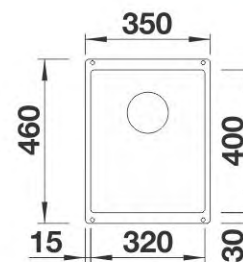

218313

Beech wood cutting board
Size: 260 x 530 mm

ACCESSORIES

230734

BLANCO Drainer
Size: 380 x 430 mm

ACCESSORIES

225333

Cutting board, white
satinised glass, stackable
on drainer
Size: 240 x 420 mm

ACCESSORIES

225124

Cutting board, white
satinised glass, stackable
on drainer
Size: 466 x 340 mm

ACCESSORIES

227689

Multifunctional Bowl
in stainless steel
Size: 435 x 175 mm
Depth: 74 mm

ACCESSORIES

219650

stainless steel drainer,
suitable for all
Size: 240 x 420 mm
Depth: 32 mm

ACCESSORIES

223297

Multifunctional wire basket
in stainless steel
Size: 160 x 360 mm
Depth: 130 mm

ACCESSORIES

510770

Bio-Box
For sink Multi 2 Box **511950**
16 L

SUBLINE 320-U

- 513401  white
- 513406  anthracite

With pop-up waste
Size: 350 x 460 mm
Bowl depth: 190 mm
Cabinet size: 400 mm

SUBLINE 400-U

- 515754  white
- 515762  anthracite
- 515759  coffee

With pop-up waste
Size: 430 x 460 mm
Bowl depth: 190 mm
Cabinet size: 500 mm