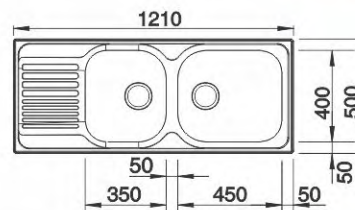

Stainless steel
Brushed finish
With pop-up waste
Size: 1210 x 500 mm
Bowl depth: 160/160 mm
Cabinet size: 800 mm

LIVIT 8S

516608

Stainless steel
Brushed finish
With pop-up waste
Size: 1210 x 500 mm
Bowl depth: 160/160 mm
Cabinet size: 800 mm

516609

Stainless steel
Linen finish

ZS

501002 (L) 501001 (R)

Stainless steel
Natural finish
W/o pop-up waste
Size: 1200 x 600 mm
Bowl depth: 150/150 mm
Cabinet size: 800 mm

LIVIT 8S

TIPO XL 9S

511927

Stainless steel
Brushed finish
W/o pop-up wast
Size: 1210 x 500 mm
Bowl depth: 175/160 mm
Cabinet size: 900 mm

DIVON II 8S-IF

519822 (L) 519823 (R)

Stainless steel
Satin polish
With pop-up waste
Size: 1160 x 510 mm
Bowl depth: 195/195 mm
Cabinet size: 800 mm