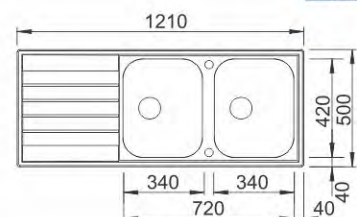

MEDIAN 8S

PLUS 8S

508219

Stainless steel
Brushed finish
W/o pop-up waste
Size: 1210 x 500 mm
Bowl depth: 170/170 mm
Cabinet size: 800 mm

512298

Stainless steel
Linen finish

PLUS 8S

511314

Stainless steel
Brushed finish
With pop-up waste
Size: 1210 x 500 mm
Bowl depth: 160/160 mm
Cabinet size: 800 mm

LIVIT 8S

516608

Stainless steel
Brushed finish
With pop-up waste
Size: 1210 x 500 mm
Bowl depth: 160/160 mm
Cabinet size: 800 mm

516609

Stainless steel
Linen finish

ZS

501002 (L) 501001 (R)

Stainless steel
Natural finish
W/o pop-up waste
Size: 1200 x 600 mm
Bowl depth: 150/150 mm
Cabinet size: 800 mm

LIVIT 8S

TIPO XL 9S

511927

Stainless steel
Brushed finish
W/o pop-up wast
Size: 1210 x 500 mm
Bowl depth: 175/160 mm
Cabinet size: 900 mm

DIVON II 8S-IF

519822 (L) 519823 (R)

Stainless steel
Satin polish
With pop-up waste
Size: 1160 x 510 mm
Bowl depth: 195/195 mm
Cabinet size: 800 mm