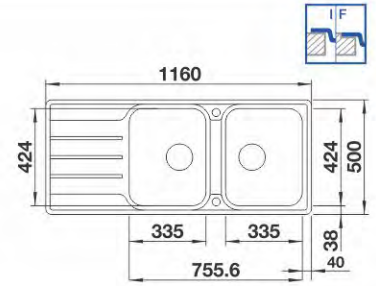

DIVON II 8-IF

519821

Stainless steel
Satin polish
With pop-up waste
Size: 860 x 510 mm
Bowl depth: 195/195 mm
Cabinet size: 800 mm

DIVON II 45S-IF

519815 (L)

Stainless steel
Satin polish
With pop-up waste
Size: 860 x 510 mm
Bowl depth: 195 mm
Cabinet size: 450 mm

DIVON II 8-IF

DIVON II 45S-IF

LEMIS 8S-IF

523037

Stainless steel
Brushed finish
With pop-up waste
Size: 1160 x 500 mm
Bowl depth: 205/205 mm
Cabinet size: 800 mm

MEDIAN 8S

512736 (L) 512735 (R)

Stainless steel
Brushed finish
With pop-up waste
Size: 1160 x 500 mm
Bowl depth: 190/190 mm
Cabinet size: 800 mm

MEDIAN 8S-IF

518456 (L) 518455 (R)

Stainless steel
Brushed finish
With pop-up waste
Size: 1160 x 500 mm
Bowl depth: 190/190 mm
Cabinet size: 800 mm

TIPO 8S

516350

Stainless steel
Brushed finish
With pop-up waste
Size: 1210 x 500 mm
Bowl depth: 165/165 mm
Cabinet size: 800 mm

MEDIAN 8S

PLUS 8S

508219

Stainless steel
Brushed finish
W/o pop-up waste
Size: 1210 x 500 mm
Bowl depth: 170/170 mm
Cabinet size: 800 mm

512298

Stainless steel
Linen finish

PLUS 8S

511314