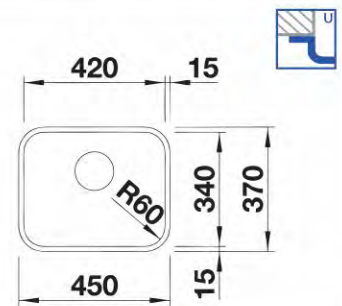

CLARON 340-U

517211

Stainless steel
Satin Polish
W/o pop-up waste
Size: 380 x 440 mm
Bowl depth: 190 mm
Cabinet size: 400 mm

CLARON 400-U

517213

Stainless steel
Satin Polish
W/o pop-up waste
Size: 440 x 440 mm
Bowl depth: 190 mm
Cabinet size: 450 mm

CLARON 400-U

ANDANO 700-U

CLARON 500-U

517217

Stainless steel
Satin Polish
W/o pop-up waste
Size: 540 x 440 mm
Bowl depth: 190 mm
Cabinet size: 600 mm

CLARON 700-U

517223

Stainless steel
Satin Polish
W/o pop-up waste
Size: 740 x 440 mm
Bowl depth: 190 mm
Cabinet size: 800 mm

SUPRA 400-U

518202

Stainless steel
Brushed finish
With pop-up waste
Size: 430 x 430 mm
Bowl depth: 175 mm
Cabinet size: 450 mm

GAMMA 420-U

518214

Stainless steel
Brushed finish
With pop-up waste
Size: 450 x 370 mm
Bowl depth: 175 mm
Cabinet size: 500 mm

DIVON II 8-IF

519821

Stainless steel
Satin polish
With pop-up waste
Size: 860 x 510 mm
Bowl depth: 195/195 mm
Cabinet size: 800 mm

DIVON II 45S-IF

519815 (L)

Stainless steel
Satin polish
With pop-up waste
Size: 860 x 510 mm
Bowl depth: 195 mm
Cabinet size: 450 mm