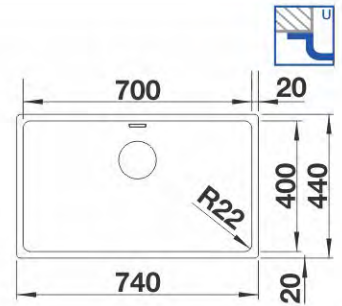

RONDOVAL

513313

Stainless steel
Brushed finish
W/o pop-up waste
Size: 535 x 490 mm
Bowl depth: 180 mm
Cabinet size: 450 mm

RONDOVAL

513314

Stainless steel
Linen finish
W/o pop-up waste
Size: 535 x 490 mm
Bowl depth: 180 mm
Cabinet size: 450 mm

ANDANO 400-U

ANDANO 400-IF

ANDANO 450-U

519374

Stainless steel
Satin Polish
With pop-up waste
Size: 490 x 440 mm
Bowl depth: 190 mm
Cabinet size: 500 mm

ANDANO 450-IF

519376

Stainless steel
Satin Polish
With pop-up waste
Size: 490 x 440 mm
Bowl depth: 190 mm
Cabinet size: 500 mm

ANDANO 500-U

518314

Stainless steel
Satin Polish
With pop-up waste
Size: 540 x 440 mm
Bowl depth: 190 mm
Cabinet size: 600 mm

ANDANO 500-IF

518316

Stainless steel
Satin Polish
With pop-up waste
Size: 540 x 440 mm
Bowl depth: 190 mm
Cabinet size: 600 mm

ANDANO 700-U

518615

Stainless steel
Satin Polish
With pop-up waste
Size: 740 x 440 mm
Bowl depth: 190 mm
Cabinet size: 800 mm

ANDANO 700-IF

518617

Stainless steel
Satin Polish
With pop-up waste
Size: 740 x 440 mm
Bowl depth: 190 mm
Cabinet size: 800 mm