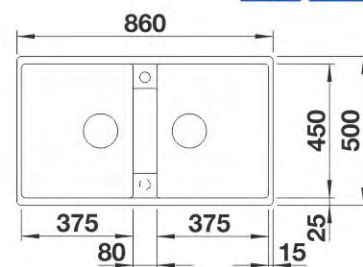

With pop-up waste
 Size: 755 x 460 mm
 Bowl depth: 200/200 mm
 Cabinet size: 800 mm

SUBLINE 480/320-U

- 519480 champagne
- 519482 tartufo
- 519483 coffee

With pop-up waste
 Size: 755 x 460 mm
 Bowl depth: 200/200 mm
 Cabinet size: 900 mm

ZIA 9

- 516686 anthracite
- 516677 alu metallic
- 516679 jasmine
- 518948 rock grey
- 516680 champagne
- 517424 tartufo

With pop-up waste
 Size: 860 x 500 mm
 Bowl depth: 190/190 mm
 Cabinet size: 900 mm

SUBLINE 350/350-U

ZIA XL 6S

- 517561**  white
- 517562**  jasmine
- 517563**  champagne

With pop-up waste
 Size: 1000 x 500 mm
 Bowl depth: 190 mm
 Cabinet size: 600 mm

AXIA II 5S

- 516805**  white
- 516801**  anthracite

With pop-up waste
 Size: 915 x 510 mm
 Bowl depth: 185/82 mm
 Cabinet size: 500 mm

NAYA 8S

- 519657**  white
- 519654**  anthracite

W/o pop-up wast
 Size: 1160 x 500 mm
 Bowl depth: 200/200 mm
 Cabinet size: 800 mm