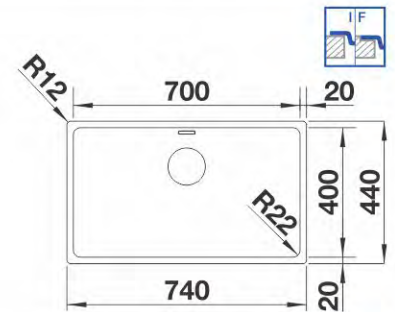

RONDOVAL

513313

Stainless steel
Brushed finish
W/o pop-up waste
Size: 535 x 490 mm
Bowl depth: 180 mm
Cabinet size: 450 mm

RONDOVAL

513314

Stainless steel
Linen finish
W/o pop-up waste
Size: 535 x 490 mm
Bowl depth: 180 mm
Cabinet size: 450 mm

ANDANO 500-U

518314

Stainless steel
Satin Polish
With pop-up waste
Size: 540 x 440 mm
Bowl depth: 190 mm
Cabinet size: 600 mm

ANDANO 500-IF

518316

Stainless steel
Satin Polish
With pop-up waste
Size: 540 x 440 mm
Bowl depth: 190 mm
Cabinet size: 600 mm

ANDANO 700-U

518615

Stainless steel
Satin Polish
With pop-up waste
Size: 740 x 440 mm
Bowl depth: 190 mm
Cabinet size: 800 mm

ANDANO 700-IF

518617

Stainless steel
Satin Polish
With pop-up waste
Size: 740 x 440 mm
Bowl depth: 190 mm
Cabinet size: 800 mm

CLARON 340-U

517211

Stainless steel
Satin Polish
W/o pop-up waste
Size: 380 x 440 mm
Bowl depth: 190 mm
Cabinet size: 400 mm

CLARON 400-U

517213

Stainless steel
Satin Polish
W/o pop-up waste
Size: 440 x 440 mm
Bowl depth: 190 mm
Cabinet size: 450 mm