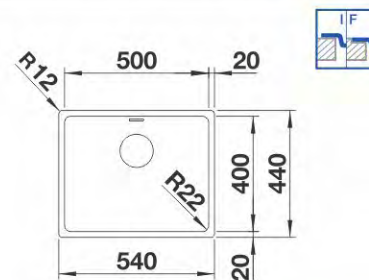

RONDOVAL

513313

Stainless steel
Brushed finish
W/o pop-up waste
Size: 535 x 490 mm
Bowl depth: 180 mm
Cabinet size: 450 mm

RONDOVAL

513314

Stainless steel
Linen finish
W/o pop-up waste
Size: 535 x 490 mm
Bowl depth: 180 mm
Cabinet size: 450 mm

ANDANO 400-U

ANDANO 400-IF

ANDANO 450-U

519374

Stainless steel
Satin Polish
With pop-up waste
Size: 490 x 440 mm
Bowl depth: 190 mm
Cabinet size: 500 mm

ANDANO 450-IF

519376

Stainless steel
Satin Polish
With pop-up waste
Size: 490 x 440 mm
Bowl depth: 190 mm
Cabinet size: 500 mm

ANDANO 500-U

518314

Stainless steel
Satin Polish
With pop-up waste
Size: 540 x 440 mm
Bowl depth: 190 mm
Cabinet size: 600 mm

ANDANO 500-IF

518316

Stainless steel
Satin Polish
With pop-up waste
Size: 540 x 440 mm
Bowl depth: 190 mm
Cabinet size: 600 mm

ANDANO 700-U

518615

Stainless steel
Satin Polish
With pop-up waste
Size: 740 x 440 mm
Bowl depth: 190 mm
Cabinet size: 800 mm

ANDANO 700-IF

518617

Stainless steel
Satin Polish
With pop-up waste
Size: 740 x 440 mm
Bowl depth: 190 mm
Cabinet size: 800 mm