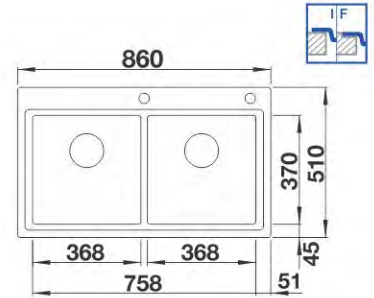

RONDOVAL

513313

Stainless steel
Brushed finish
W/o pop-up waste
Size: 535 x 490 mm
Bowl depth: 180 mm
Cabinet size: 450 mm

RONDOVAL

513314

Stainless steel
Linen finish
W/o pop-up waste
Size: 535 x 490 mm
Bowl depth: 180 mm
Cabinet size: 450 mm

CLARON 400-U

ANDANO 700-U

CLARON 500-U

517217

Stainless steel
Satin Polish
W/o pop-up waste
Size: 540 x 440 mm
Bowl depth: 190 mm
Cabinet size: 600 mm

CLARON 700-U

517223

Stainless steel
Satin Polish
W/o pop-up waste
Size: 740 x 440 mm
Bowl depth: 190 mm
Cabinet size: 800 mm

SUPRA 400-U

518202

Stainless steel
Brushed finish
With pop-up waste
Size: 430 x 430 mm
Bowl depth: 175 mm
Cabinet size: 450 mm

GAMMA 420-U

518214

Stainless steel
Brushed finish
With pop-up waste
Size: 450 x 370 mm
Bowl depth: 175 mm
Cabinet size: 500 mm

DIVON II 8-IF

519821

Stainless steel
Satin polish
With pop-up waste
Size: 860 x 510 mm
Bowl depth: 195/195 mm
Cabinet size: 800 mm

DIVON II 45S-IF

519815 (L)

Stainless steel
Satin polish
With pop-up waste
Size: 860 x 510 mm
Bowl depth: 195 mm
Cabinet size: 450 mm