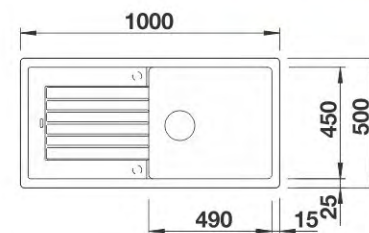

With pop-up waste
 Size: 755 x 460 mm
 Bowl depth: 200/200 mm
 Cabinet size: 800 mm

SUBLINE 480/320-U

- 519480 champagne
- 519482 tartufo
- 519483 coffee

With pop-up waste
 Size: 755 x 460 mm
 Bowl depth: 200/200 mm
 Cabinet size: 900 mm

ZIA 9

- 516686 anthracite
- 516677 alu metallic
- 516679 jasmine
- 518948 rock grey
- 516680 champagne
- 517424 tartufo

With pop-up waste
 Size: 860 x 500 mm
 Bowl depth: 190/190 mm
 Cabinet size: 900 mm

SUBLINE 350/350-U

ZIA XL 6S

- 517561**  white
- 517562**  jasmine
- 517563**  champagne

With pop-up waste
 Size: 1000 x 500 mm
 Bowl depth: 190 mm
 Cabinet size: 600 mm

AXIA II 5S

- 516805**  white
- 516801**  anthracite

With pop-up waste
 Size: 915 x 510 mm
 Bowl depth: 185/82 mm
 Cabinet size: 500 mm

NAYA 8S

- 519657**  white
- 519654**  anthracite

W/o pop-up wast
 Size: 1160 x 500 mm
 Bowl depth: 200/200 mm
 Cabinet size: 800 mm