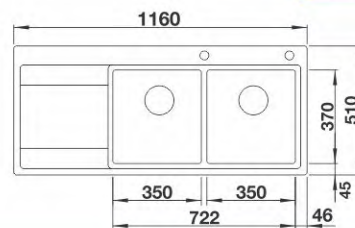

MEDIAN 8S-IF

518456 (L) 518455 (R)

Stainless steel
Brushed finish
With pop-up waste
Size: 1160 x 500 mm
Bowl depth: 190/190 mm
Cabinet size: 800 mm

TIPO 8S

516350

Stainless steel
Brushed finish
With pop-up waste
Size: 1210 x 500 mm
Bowl depth: 165/165 mm
Cabinet size: 800 mm

Stainless steel
Brushed finish
With pop-up waste
Size: 1210 x 500 mm
Bowl depth: 160/160 mm
Cabinet size: 800 mm

LIVIT 8S

516608

Stainless steel
Brushed finish
With pop-up waste
Size: 1210 x 500 mm
Bowl depth: 160/160 mm
Cabinet size: 800 mm

516609

Stainless steel
Linen finish

ZS

501002 (L) 501001 (R)

Stainless steel
Natural finish
W/o pop-up waste
Size: 1200 x 600 mm
Bowl depth: 150/150 mm
Cabinet size: 800 mm

LIVIT 8S

TIPO XL 9S

511927

Stainless steel
Brushed finish
W/o pop-up wast
Size: 1210 x 500 mm
Bowl depth: 175/160 mm
Cabinet size: 900 mm

DIVON II 8S-IF

519822 (L) 519823 (R)

Stainless steel
Satin polish
With pop-up waste
Size: 1160 x 510 mm
Bowl depth: 195/195 mm
Cabinet size: 800 mm