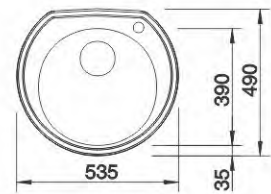

interior innovation award 2015
Winner

Best of the Best

interior innovation award 2015
winner

BLANCO CUCULINA-S Mini

BLANCO ELON XL 6 S: Design and function perfectly united.

RONDOSOL

513306

Stainless steel
Brushed finish
W/o pop-up waste
Size: Ø 460 mm
Bowl depth: 165 mm
Cabinet size: 450 mm

RONDOVAL

513313

Stainless steel
Brushed finish
W/o pop-up waste
Size: 535 x 490 mm
Bowl depth: 180 mm
Cabinet size: 450 mm

RONDOVAL

513314

Stainless steel
Linen finish
W/o pop-up waste
Size: 535 x 490 mm
Bowl depth: 180 mm
Cabinet size: 450 mm