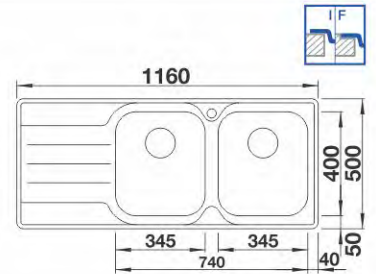

DIVON II 8-IF

519821

Stainless steel
Satin polish
With pop-up waste
Size: 860 x 510 mm
Bowl depth: 195/195 mm
Cabinet size: 800 mm

DIVON II 45S-IF

519815 (L)

Stainless steel
Satin polish
With pop-up waste
Size: 860 x 510 mm
Bowl depth: 195 mm
Cabinet size: 450 mm

MULTI 2 BOX

511950

Stainless steel
Satin polish
W/o pop-up wast
Size: 998 x 493 mm
Bowl depth: 175/130/175 mm
Cabinet size: 1000 mm

510770
Bio-Box

VIVA 6S

511915

Stainless steel
Natural finish
With pop-up waste
Size: 950 x 500 mm
Bowl depth: 130/160 mm
Cabinet size: 600 mm

DIVON II 8-IF

DIVON II 45S-IF

LEMIS 8S-IF

523037

Stainless steel
Brushed finish
With pop-up waste
Size: 1160 x 500 mm
Bowl depth: 205/205 mm
Cabinet size: 800 mm

MEDIAN 8S

512736 (L) 512735 (R)

Stainless steel
Brushed finish
With pop-up waste
Size: 1160 x 500 mm
Bowl depth: 190/190 mm
Cabinet size: 800 mm

MEDIAN 8S-IF

518456 (L) 518455 (R)

Stainless steel
Brushed finish
With pop-up waste
Size: 1160 x 500 mm
Bowl depth: 190/190 mm
Cabinet size: 800 mm

TIPO 8S

516350

Stainless steel
Brushed finish
With pop-up waste
Size: 1210 x 500 mm
Bowl depth: 165/165 mm
Cabinet size: 800 mm