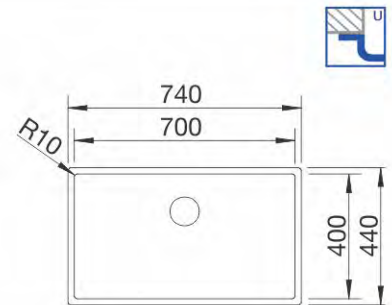

ANDANO 700-U

518615

Stainless steel
Satin Polish
With pop-up waste
Size: 740 x 440 mm
Bowl depth: 190 mm
Cabinet size: 800 mm

ANDANO 700-IF

518617

Stainless steel
Satin Polish
With pop-up waste
Size: 740 x 440 mm
Bowl depth: 190 mm
Cabinet size: 800 mm

CLARON 340-U

517211

Stainless steel
Satin Polish
W/o pop-up waste
Size: 380 x 440 mm
Bowl depth: 190 mm
Cabinet size: 400 mm

CLARON 400-U

517213

Stainless steel
Satin Polish
W/o pop-up waste
Size: 440 x 440 mm
Bowl depth: 190 mm
Cabinet size: 450 mm

CLARON 400-U

ANDANO 700-U

CLARON 500-U

517217

Stainless steel
Satin Polish
W/o pop-up waste
Size: 540 x 440 mm
Bowl depth: 190 mm
Cabinet size: 600 mm

CLARON 700-U

517223

Stainless steel
Satin Polish
W/o pop-up waste
Size: 740 x 440 mm
Bowl depth: 190 mm
Cabinet size: 800 mm

DIVON II 8-IF

519821

Stainless steel
Satin polish
With pop-up waste
Size: 860 x 510 mm
Bowl depth: 195/195 mm
Cabinet size: 800 mm

DIVON II 45S-IF

519815 (L)

Stainless steel
Satin polish
With pop-up waste
Size: 860 x 510 mm
Bowl depth: 195 mm
Cabinet size: 450 mm