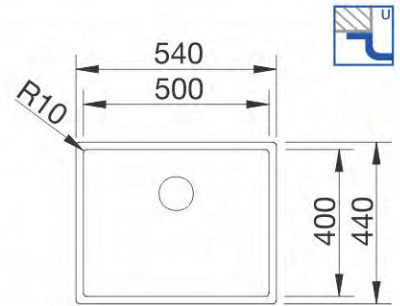

ANDANO 700-U

518615

Stainless steel
Satin Polish
With pop-up waste
Size: 740 x 440 mm
Bowl depth: 190 mm
Cabinet size: 800 mm

ANDANO 700-IF

518617

Stainless steel
Satin Polish
With pop-up waste
Size: 740 x 440 mm
Bowl depth: 190 mm
Cabinet size: 800 mm

CLARON 340-U

517211

Stainless steel
Satin Polish
W/o pop-up waste
Size: 380 x 440 mm
Bowl depth: 190 mm
Cabinet size: 400 mm

CLARON 400-U

517213

Stainless steel
Satin Polish
W/o pop-up waste
Size: 440 x 440 mm
Bowl depth: 190 mm
Cabinet size: 450 mm

CLARON 400-U

ANDANO 700-U

CLARON 500-U

517217

Stainless steel
Satin Polish
W/o pop-up waste
Size: 540 x 440 mm
Bowl depth: 190 mm
Cabinet size: 600 mm

CLARON 700-U

517223

Stainless steel
Satin Polish
W/o pop-up waste
Size: 740 x 440 mm
Bowl depth: 190 mm
Cabinet size: 800 mm

DIVON II 8-IF

519821

Stainless steel
Satin polish
With pop-up waste
Size: 860 x 510 mm
Bowl depth: 195/195 mm
Cabinet size: 800 mm

DIVON II 45S-IF

519815 (L)

Stainless steel
Satin polish
With pop-up waste
Size: 860 x 510 mm
Bowl depth: 195 mm
Cabinet size: 450 mm