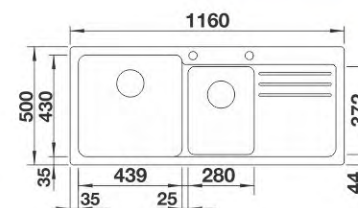

ZIA 9

- 516686 anthracite
- 516677 alu metallic
- 516679 jasmine
- 518948 rock grey
- 516680 champagne
- 517424 tartufo

With pop-up waste
 Size: 860 x 500 mm
 Bowl depth: 190/190 mm
 Cabinet size: 900 mm

SUBLINE 350/350-U

ZIA XL 6S

- 517561**  white
- 517562**  jasmine
- 517563**  champagne

With pop-up waste
 Size: 1000 x 500 mm
 Bowl depth: 190 mm
 Cabinet size: 600 mm

AXIA II 5S

- 516805**  white
- 516801**  anthracite

With pop-up waste
 Size: 915 x 510 mm
 Bowl depth: 185/82 mm
 Cabinet size: 500 mm

NAYA 8S

- 519657**  white
- 519654**  anthracite

W/o pop-up wast
 Size: 1160 x 500 mm
 Bowl depth: 200/200 mm
 Cabinet size: 800 mm