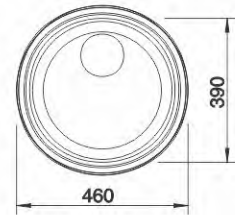

interior innovation award 2015
Winner

Best of the Best

interior innovation award 2015
winner

BLANCO CUCULINA-S Mini

BLANCO ELON XL 6 S: Design and function perfectly united.

RONDOSOL

513306

Stainless steel
Brushed finish
W/o pop-up waste
Size: Ø 460 mm
Bowl depth: 165 mm
Cabinet size: 450 mm

RONDOVAL

513313

Stainless steel
Brushed finish
W/o pop-up waste
Size: 535 x 490 mm
Bowl depth: 180 mm
Cabinet size: 450 mm

RONDOVAL

513314

Stainless steel
Linen finish
W/o pop-up waste
Size: 535 x 490 mm
Bowl depth: 180 mm
Cabinet size: 450 mm

RONDOSOL

RONDOVAL

ANDANO 180-U

518301

Stainless steel
Satin Polish
W/o pop-up waste
Size: 220 x 440 mm
Bowl depth: 130 mm
Cabinet size: 300 mm

ANDANO 340-IF

518308

Stainless steel
Satin Polish
With pop-up waste
Size: 380 x 440 mm
Bowl depth: 190 mm
Cabinet size: 400 mm

ANDANO 400-U

518310

Stainless steel
Satin Polish
With pop-up waste
Size: 440 x 440 mm
Bowl depth: 190 mm
Cabinet size: 450 mm

ANDANO 400-IF

518312

Stainless steel
Satin Polish
With pop-up waste
Size: 440 x 440 mm
Bowl depth: 190 mm
Cabinet size: 450 mm