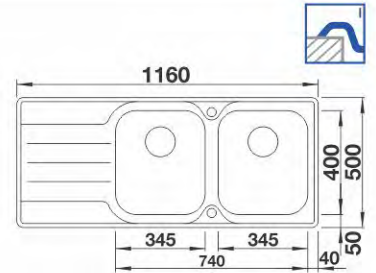

DIVON II 8-IF

519821

Stainless steel
Satin polish
With pop-up waste
Size: 860 x 510 mm
Bowl depth: 195/195 mm
Cabinet size: 800 mm

DIVON II 45S-IF

519815 (L)

Stainless steel
Satin polish
With pop-up waste
Size: 860 x 510 mm
Bowl depth: 195 mm
Cabinet size: 450 mm

MULTI 2 BOX

511950

Stainless steel
Satin polish
W/o pop-up wast
Size: 998 x 493 mm
Bowl depth: 175/130/175 mm
Cabinet size: 1000 mm

510770
Bio-Box

VIVA 6S

511915

Stainless steel
Natural finish
With pop-up waste
Size: 950 x 500 mm
Bowl depth: 130/160 mm
Cabinet size: 600 mm

DIVON II 8-IF

DIVON II 45S-IF

LEMIS 8S-IF

523037

Stainless steel
Brushed finish
With pop-up waste
Size: 1160 x 500 mm
Bowl depth: 205/205 mm
Cabinet size: 800 mm

MEDIAN 8S

512736 (L) 512735 (R)

Stainless steel
Brushed finish
With pop-up waste
Size: 1160 x 500 mm
Bowl depth: 190/190 mm
Cabinet size: 800 mm

MEDIAN 8S-IF

518456 (L) 518455 (R)

Stainless steel
Brushed finish
With pop-up waste
Size: 1160 x 500 mm
Bowl depth: 190/190 mm
Cabinet size: 800 mm

TIPO 8S

516350

Stainless steel
Brushed finish
With pop-up waste
Size: 1210 x 500 mm
Bowl depth: 165/165 mm
Cabinet size: 800 mm