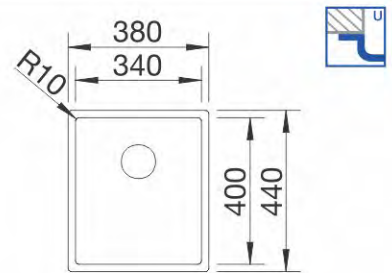

ANDANO 500-U

518314

Stainless steel
Satin Polish
With pop-up waste
Size: 540 x 440 mm
Bowl depth: 190 mm
Cabinet size: 600 mm

ANDANO 500-IF

518316

Stainless steel
Satin Polish
With pop-up waste
Size: 540 x 440 mm
Bowl depth: 190 mm
Cabinet size: 600 mm

ANDANO 700-U

518615

Stainless steel
Satin Polish
With pop-up waste
Size: 740 x 440 mm
Bowl depth: 190 mm
Cabinet size: 800 mm

ANDANO 700-IF

518617

Stainless steel
Satin Polish
With pop-up waste
Size: 740 x 440 mm
Bowl depth: 190 mm
Cabinet size: 800 mm

CLARON 340-U

517211

Stainless steel
Satin Polish
W/o pop-up waste
Size: 380 x 440 mm
Bowl depth: 190 mm
Cabinet size: 400 mm

CLARON 400-U

517213

Stainless steel
Satin Polish
W/o pop-up waste
Size: 440 x 440 mm
Bowl depth: 190 mm
Cabinet size: 450 mm