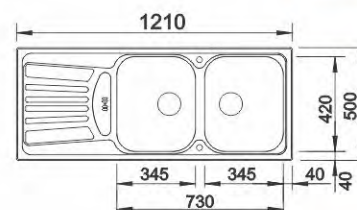

MEDIAN 8S-IF

518456 (L) 518455 (R)

Stainless steel
Brushed finish
With pop-up waste
Size: 1160 x 500 mm
Bowl depth: 190/190 mm
Cabinet size: 800 mm

TIPO 8S

516350

Stainless steel
Brushed finish
With pop-up waste
Size: 1210 x 500 mm
Bowl depth: 165/165 mm
Cabinet size: 800 mm

MEDIAN 8S

PLUS 8S

508219

Stainless steel
Brushed finish
W/o pop-up waste
Size: 1210 x 500 mm
Bowl depth: 170/170 mm
Cabinet size: 800 mm

512298

Stainless steel
Linen finish

PLUS 8S

511314

Stainless steel
Brushed finish
With pop-up waste
Size: 1210 x 500 mm
Bowl depth: 160/160 mm
Cabinet size: 800 mm

LIVIT 8S

516608

Stainless steel
Brushed finish
With pop-up waste
Size: 1210 x 500 mm
Bowl depth: 160/160 mm
Cabinet size: 800 mm

516609

Stainless steel
Linen finish

ZS

501002 (L) 501001 (R)

Stainless steel
Natural finish
W/o pop-up waste
Size: 1200 x 600 mm
Bowl depth: 150/150 mm
Cabinet size: 800 mm

LIVIT 8S

TIPO XL 9S

511927