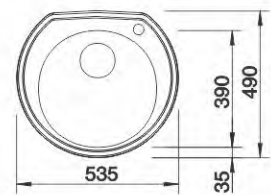

interior innovation award 2015
Winner

Best of the Best

interior innovation award 2015
winner

BLANCO CUCULINA-S Mini

BLANCO ELON XL 6 S: Design and function perfectly united.

RONDOSOL

513306

Stainless steel
Brushed finish
W/o pop-up waste
Size: Ø 460 mm
Bowl depth: 165 mm
Cabinet size: 450 mm

RONDOVAL

513313

Stainless steel
Brushed finish
W/o pop-up waste
Size: 535 x 490 mm
Bowl depth: 180 mm
Cabinet size: 450 mm

RONDOVAL

513314

Stainless steel
Linen finish
W/o pop-up waste
Size: 535 x 490 mm
Bowl depth: 180 mm
Cabinet size: 450 mm

RONDOSOL

RONDOVAL

ANDANO 180-U

518301

Stainless steel
Satin Polish
W/o pop-up waste
Size: 220 x 440 mm
Bowl depth: 130 mm
Cabinet size: 300 mm

ANDANO 340-IF

518308

Stainless steel
Satin Polish
With pop-up waste
Size: 380 x 440 mm
Bowl depth: 190 mm
Cabinet size: 400 mm

ANDANO 400-U

518310

Stainless steel
Satin Polish
With pop-up waste
Size: 440 x 440 mm
Bowl depth: 190 mm
Cabinet size: 450 mm

ANDANO 400-IF

518312

Stainless steel
Satin Polish
With pop-up waste
Size: 440 x 440 mm
Bowl depth: 190 mm
Cabinet size: 450 mm