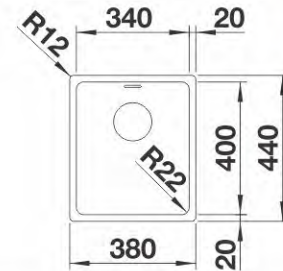

RONDOVAL

513313

Stainless steel
Brushed finish
W/o pop-up waste
Size: 535 x 490 mm
Bowl depth: 180 mm
Cabinet size: 450 mm

RONDOVAL

513314

Stainless steel
Linen finish
W/o pop-up waste
Size: 535 x 490 mm
Bowl depth: 180 mm
Cabinet size: 450 mm

RONDOSOL

RONDOVAL

ANDANO 180-U

518301

Stainless steel
Satin Polish
W/o pop-up waste
Size: 220 x 440 mm
Bowl depth: 130 mm
Cabinet size: 300 mm

ANDANO 340-IF

518308

Stainless steel
Satin Polish
With pop-up waste
Size: 380 x 440 mm
Bowl depth: 190 mm
Cabinet size: 400 mm

ANDANO 400-U

518310

Stainless steel
Satin Polish
With pop-up waste
Size: 440 x 440 mm
Bowl depth: 190 mm
Cabinet size: 450 mm

ANDANO 400-IF

518312

Stainless steel
Satin Polish
With pop-up waste
Size: 440 x 440 mm
Bowl depth: 190 mm
Cabinet size: 450 mm

ANDANO 400-U

ANDANO 400-IF

ANDANO 450-U

519374

Stainless steel
Satin Polish
With pop-up waste
Size: 490 x 440 mm
Bowl depth: 190 mm
Cabinet size: 500 mm

ANDANO 450-IF

519376

Stainless steel
Satin Polish
With pop-up waste
Size: 490 x 440 mm
Bowl depth: 190 mm
Cabinet size: 500 mm