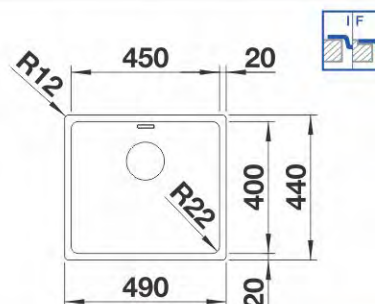

RONDOVAL

513313

Stainless steel
Brushed finish
W/o pop-up waste
Size: 535 x 490 mm
Bowl depth: 180 mm
Cabinet size: 450 mm

RONDOVAL

513314

Stainless steel
Linen finish
W/o pop-up waste
Size: 535 x 490 mm
Bowl depth: 180 mm
Cabinet size: 450 mm

ANDANO 400-U

ANDANO 400-IF

ANDANO 450-U

519374

Stainless steel
Satin Polish
With pop-up waste
Size: 490 x 440 mm
Bowl depth: 190 mm
Cabinet size: 500 mm

ANDANO 450-IF

519376

Stainless steel
Satin Polish
With pop-up waste
Size: 490 x 440 mm
Bowl depth: 190 mm
Cabinet size: 500 mm

ANDANO 500-U

518314

Stainless steel
Satin Polish
With pop-up waste
Size: 540 x 440 mm
Bowl depth: 190 mm
Cabinet size: 600 mm

ANDANO 500-IF

518316

Stainless steel
Satin Polish
With pop-up waste
Size: 540 x 440 mm
Bowl depth: 190 mm
Cabinet size: 600 mm

ANDANO 700-U

518615

Stainless steel
Satin Polish
With pop-up waste
Size: 740 x 440 mm
Bowl depth: 190 mm
Cabinet size: 800 mm

ANDANO 700-IF

518617

Stainless steel
Satin Polish
With pop-up waste
Size: 740 x 440 mm
Bowl depth: 190 mm
Cabinet size: 800 mm