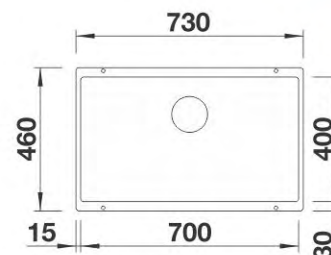

218313

Beech wood cutting board
Size: 260 x 530 mm

ACCESSORIES

230734

BLANCO Drainer
Size: 380 x 430 mm

ACCESSORIES

225333

Cutting board, white
satinised glass, stackable
on drainer
Size: 240 x 420 mm

stainless steel drainer,
suitable for all
Size: 240 x 420 mm
Depth: 32 mm

ACCESSORIES

223297

Multifunctional wire basket
in stainless steel
Size: 160 x 360 mm
Depth: 130 mm

ACCESSORIES

510770

Bio-Box
For sink Multi 2 Box **511950**
16 L

SUBLINE 320-U

- 513401  white
- 513406  anthracite

With pop-up waste
Size: 350 x 460 mm
Bowl depth: 190 mm
Cabinet size: 400 mm

SUBLINE 400-U

- 515754  white
- 515762  anthracite
- 515759  coffee

With pop-up waste
Size: 430 x 460 mm
Bowl depth: 190 mm
Cabinet size: 500 mm

SUBLINE 700-U

- 515774  white
- 515782  anthracite
- 515776  champagne

With pop-up waste
Size: 730 x 460 mm
Bowl depth: 190 mm
Cabinet size: 800 mm

SUBLINE 350/350-U

- 516287 white
- 516295 anthracite
- 516288 jasmine