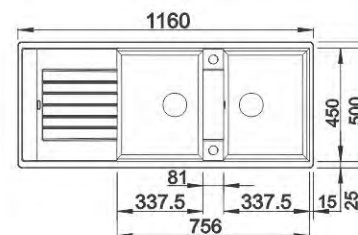

ZIA 8S

515587		white
515595		anthracite
515586		alu metallic
515588		jasmine
515592		coffee
515589		champagne
517421		tartufo
521973		nutmeg