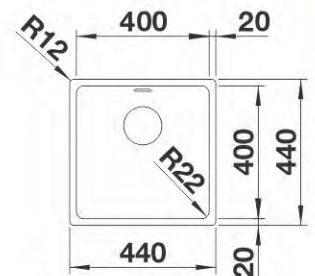

RONDOVAL

513313

Stainless steel
Brushed finish
W/o pop-up waste
Size: 535 x 490 mm
Bowl depth: 180 mm
Cabinet size: 450 mm

RONDOVAL

513314

Stainless steel
Linen finish
W/o pop-up waste
Size: 535 x 490 mm
Bowl depth: 180 mm
Cabinet size: 450 mm

ANDANO 400-U

518310

Stainless steel
Satin Polish
With pop-up waste
Size: 440 x 440 mm
Bowl depth: 190 mm
Cabinet size: 450 mm

ANDANO 400-IF

518312

Stainless steel
Satin Polish
With pop-up waste
Size: 440 x 440 mm
Bowl depth: 190 mm
Cabinet size: 450 mm

ANDANO 400-U

ANDANO 400-IF

ANDANO 450-U

519374

Stainless steel
Satin Polish
With pop-up waste
Size: 490 x 440 mm
Bowl depth: 190 mm
Cabinet size: 500 mm

ANDANO 450-IF

519376

Stainless steel
Satin Polish
With pop-up waste
Size: 490 x 440 mm
Bowl depth: 190 mm
Cabinet size: 500 mm

ANDANO 500-U

518314

Stainless steel
Satin Polish
With pop-up waste
Size: 540 x 440 mm
Bowl depth: 190 mm
Cabinet size: 600 mm

ANDANO 500-IF

518316

Stainless steel
Satin Polish
With pop-up waste
Size: 540 x 440 mm
Bowl depth: 190 mm
Cabinet size: 600 mm