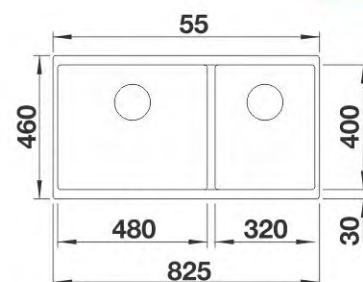

SUBLINE 320-U

- 513401  white
- 513406  anthracite

With pop-up waste
Size: 350 x 460 mm
Bowl depth: 190 mm
Cabinet size: 400 mm

SUBLINE 400-U

- 515754  white
- 515762  anthracite
- 515759  coffee

With pop-up waste
Size: 430 x 460 mm
Bowl depth: 190 mm
Cabinet size: 500 mm

SUBLINE 700-U

- 515774  white
- 515782  anthracite
- 515776  champagne

With pop-up waste
Size: 730 x 460 mm
Bowl depth: 190 mm
Cabinet size: 800 mm

SUBLINE 350/350-U

- 516287 white
- 516295 anthracite
- 516288 jasmine

With pop-up waste
 Size: 755 x 460 mm
 Bowl depth: 200/200 mm
 Cabinet size: 800 mm

SUBLINE 480/320-U

- 519480 champagne
- 519482 tartufo
- 519483 coffee

With pop-up waste
 Size: 755 x 460 mm
 Bowl depth: 200/200 mm
 Cabinet size: 900 mm

ZIA 9

- 516686 anthracite
- 516677 alu metallic
- 516679 jasmine
- 518948 rock grey
- 516680 champagne
- 517424 tartufo

With pop-up waste
 Size: 860 x 500 mm
 Bowl depth: 190/190 mm
 Cabinet size: 900 mm