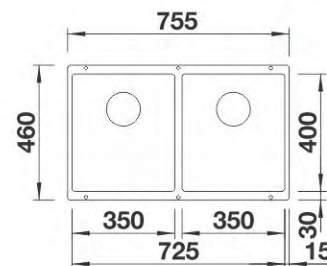

218313

Beech wood cutting board
Size: 260 x 530 mm

ACCESSORIES

230734

BLANCO Drainer
Size: 380 x 430 mm

ACCESSORIES

225333

Cutting board, white
satinised glass, stackable
on drainer
Size: 240 x 420 mm

SUBLINE 700-U

- 515774  white
- 515782  anthracite
- 515776  champagne

With pop-up waste
Size: 730 x 460 mm
Bowl depth: 190 mm
Cabinet size: 800 mm

SUBLINE 350/350-U

- 516287 white
- 516295 anthracite
- 516288 jasmine

With pop-up waste
 Size: 755 x 460 mm
 Bowl depth: 200/200 mm
 Cabinet size: 800 mm

SUBLINE 480/320-U

- 519480 champagne
- 519482 tartufo
- 519483 coffee

With pop-up waste
 Size: 755 x 460 mm
 Bowl depth: 200/200 mm
 Cabinet size: 900 mm

ZIA 9

- 516686 anthracite
- 516677 alu metallic
- 516679 jasmine
- 518948 rock grey
- 516680 champagne
- 517424 tartufo

With pop-up waste
 Size: 860 x 500 mm
 Bowl depth: 190/190 mm
 Cabinet size: 900 mm