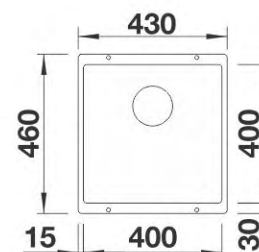

218313

Beech wood cutting board
Size: 260 x 530 mm

ACCESSORIES

230734

BLANCO Drainer
Size: 380 x 430 mm

ACCESSORIES

225333

Cutting board, white
satinised glass, stackable
on drainer
Size: 240 x 420 mm

stainless steel drainer,
suitable for all
Size: 240 x 420 mm
Depth: 32 mm

ACCESSORIES

223297

Multifunctional wire basket
in stainless steel
Size: 160 x 360 mm
Depth: 130 mm

ACCESSORIES

510770

Bio-Box
For sink Multi 2 Box **511950**
16 L

SUBLINE 320-U

- 513401  white
- 513406  anthracite

With pop-up waste
Size: 350 x 460 mm
Bowl depth: 190 mm
Cabinet size: 400 mm

SUBLINE 400-U

- 515754  white
- 515762  anthracite
- 515759  coffee

With pop-up waste
Size: 430 x 460 mm
Bowl depth: 190 mm
Cabinet size: 500 mm

SUBLINE 700-U

- 515774  white
- 515782  anthracite
- 515776  champagne

With pop-up waste
Size: 730 x 460 mm
Bowl depth: 190 mm
Cabinet size: 800 mm

SUBLINE 350/350-U

- 516287 white
- 516295 anthracite
- 516288 jasmine