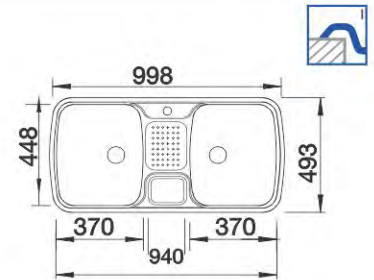

RONDOVAL

513313

Stainless steel
Brushed finish
W/o pop-up waste
Size: 535 x 490 mm
Bowl depth: 180 mm
Cabinet size: 450 mm

RONDOVAL

513314

Stainless steel
Linen finish
W/o pop-up waste
Size: 535 x 490 mm
Bowl depth: 180 mm
Cabinet size: 450 mm

SUPRA 400-U

518202

Stainless steel
Brushed finish
With pop-up waste
Size: 430 x 430 mm
Bowl depth: 175 mm
Cabinet size: 450 mm

GAMMA 420-U

518214

Stainless steel
Brushed finish
With pop-up waste
Size: 450 x 370 mm
Bowl depth: 175 mm
Cabinet size: 500 mm

DIVON II 8-IF

519821

Stainless steel
Satin polish
With pop-up waste
Size: 860 x 510 mm
Bowl depth: 195/195 mm
Cabinet size: 800 mm

DIVON II 45S-IF

519815 (L)

Stainless steel
Satin polish
With pop-up waste
Size: 860 x 510 mm
Bowl depth: 195 mm
Cabinet size: 450 mm

MULTI 2 BOX

511950

Stainless steel
Satin polish
W/o pop-up wast
Size: 998 x 493 mm
Bowl depth: 175/130/175 mm
Cabinet size: 1000 mm

510770
Bio-Box

VIVA 6S

511915

Stainless steel
Natural finish
With pop-up waste
Size: 950 x 500 mm
Bowl depth: 130/160 mm
Cabinet size: 600 mm