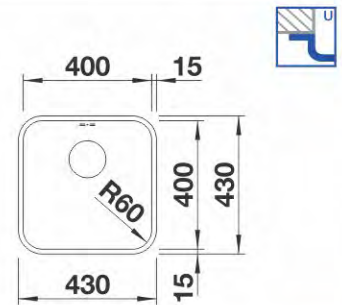

ANDANO 700-U

518615

Stainless steel
Satin Polish
With pop-up waste
Size: 740 x 440 mm
Bowl depth: 190 mm
Cabinet size: 800 mm

ANDANO 700-IF

518617

Stainless steel
Satin Polish
With pop-up waste
Size: 740 x 440 mm
Bowl depth: 190 mm
Cabinet size: 800 mm

CLARON 340-U

517211

Stainless steel
Satin Polish
W/o pop-up waste
Size: 380 x 440 mm
Bowl depth: 190 mm
Cabinet size: 400 mm

CLARON 400-U

517213

Stainless steel
Satin Polish
W/o pop-up waste
Size: 440 x 440 mm
Bowl depth: 190 mm
Cabinet size: 450 mm

CLARON 400-U

ANDANO 700-U

CLARON 500-U

517217

Stainless steel
Satin Polish
W/o pop-up waste
Size: 540 x 440 mm
Bowl depth: 190 mm
Cabinet size: 600 mm

CLARON 700-U

517223

Stainless steel
Satin Polish
W/o pop-up waste
Size: 740 x 440 mm
Bowl depth: 190 mm
Cabinet size: 800 mm

SUPRA 400-U

518202

Stainless steel
Brushed finish
With pop-up waste
Size: 430 x 430 mm
Bowl depth: 175 mm
Cabinet size: 450 mm

GAMMA 420-U

518214

Stainless steel
Brushed finish
With pop-up waste
Size: 450 x 370 mm
Bowl depth: 175 mm
Cabinet size: 500 mm