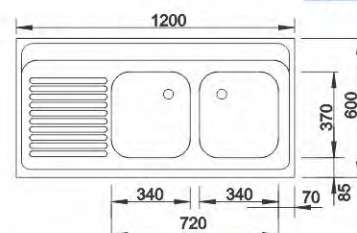

MEDIAN 8S-IF

518456 (L) 518455 (R)

Stainless steel
Brushed finish
With pop-up waste
Size: 1160 x 500 mm
Bowl depth: 190/190 mm
Cabinet size: 800 mm

TIPO 8S

516350

Stainless steel
Brushed finish
With pop-up waste
Size: 1210 x 500 mm
Bowl depth: 165/165 mm
Cabinet size: 800 mm

Stainless steel
Brushed finish
With pop-up waste
Size: 1210 x 500 mm
Bowl depth: 160/160 mm
Cabinet size: 800 mm

LIVIT 8S

516608

Stainless steel
Brushed finish
With pop-up waste
Size: 1210 x 500 mm
Bowl depth: 160/160 mm
Cabinet size: 800 mm

516609

Stainless steel
Linen finish

ZS

501002 (L) 501001 (R)

Stainless steel
Natural finish
W/o pop-up waste
Size: 1200 x 600 mm
Bowl depth: 150/150 mm
Cabinet size: 800 mm

LIVIT 8S

TIPO XL 9S

511927

Stainless steel
Brushed finish
W/o pop-up wast
Size: 1210 x 500 mm
Bowl depth: 175/160 mm
Cabinet size: 900 mm

DIVON II 8S-IF

519822 (L) 519823 (R)

Stainless steel
Satin polish
With pop-up waste
Size: 1160 x 510 mm
Bowl depth: 195/195 mm
Cabinet size: 800 mm