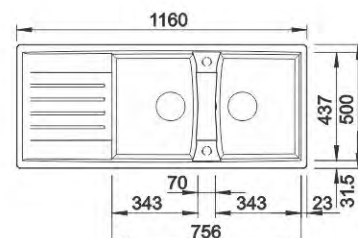

With pop-up waste
 Size: 915 x 510 mm
 Bowl depth: 185/82 mm
 Cabinet size: 500 mm

NAYA 8S

- 519657**  white
- 519654**  anthracite

W/o pop-up wast
 Size: 1160 x 500 mm
 Bowl depth: 200/200 mm
 Cabinet size: 800 mm

With pop-up waste
 Size: 1160 x 500 mm
 Bowl depth: 190/190 mm
 Cabinet size: 800 mm

SONA 8S

| | | |
|---------------|--|--------------|
| 519701 | | white |
| 519698 | | anthracite |
| 519702 | | jasmine |
| 519706 | | coffee |
| 519703 | | champagne |
| 519700 | | alu metallic |

W/o pop-up wast
 Size: 1160 x 500 mm
 Bowl depth: 190/190 mm
 Cabinet size: 800 mm

LEXA 8S

| | | |
|---------------|--|--------------|
| 514702 | | white |
| 514708 | | anthracite |
| 514701 | | alu metallic |
| 514703 | | jasmine |
| 515064 | | coffee |
| 514704 | | champagne |
| 517341 | | tartufo |
| 521877 | | nutmeg |

With pop-up wast
 Size: 1160 x 500 mm
 Bowl depth: 190/190 mm
 Cabinet size: 800 mm

AVONA-S

Fusion of forms

- Exciting interplay between round and rectangular shapes
- Tapering body, gentle incline in spout
- With extending spray in high-quality