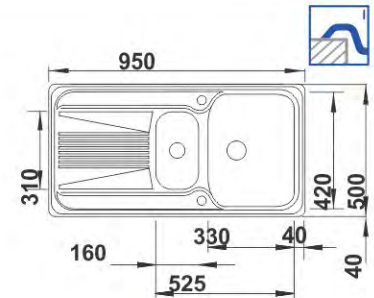

DIVON II 8-IF

519821

Stainless steel
Satin polish
With pop-up waste
Size: 860 x 510 mm
Bowl depth: 195/195 mm
Cabinet size: 800 mm

DIVON II 45S-IF

519815 (L)

Stainless steel
Satin polish
With pop-up waste
Size: 860 x 510 mm
Bowl depth: 195 mm
Cabinet size: 450 mm

MULTI 2 BOX

511950

Stainless steel
Satin polish
W/o pop-up wast
Size: 998 x 493 mm
Bowl depth: 175/130/175 mm
Cabinet size: 1000 mm

510770
Bio-Box

VIVA 6S

511915

Stainless steel
Natural finish
With pop-up waste
Size: 950 x 500 mm
Bowl depth: 130/160 mm
Cabinet size: 600 mm

DIVON II 8-IF

DIVON II 45S-IF

LEMIS 8S-IF

523037

Stainless steel
Brushed finish
With pop-up waste
Size: 1160 x 500 mm
Bowl depth: 205/205 mm
Cabinet size: 800 mm

MEDIAN 8S

512736 (L) 512735 (R)

Stainless steel
Brushed finish
With pop-up waste
Size: 1160 x 500 mm
Bowl depth: 190/190 mm
Cabinet size: 800 mm

MEDIAN 8S-IF

518456 (L) 518455 (R)

Stainless steel
Brushed finish
With pop-up waste
Size: 1160 x 500 mm
Bowl depth: 190/190 mm
Cabinet size: 800 mm

TIPO 8S

516350

Stainless steel
Brushed finish
With pop-up waste
Size: 1210 x 500 mm
Bowl depth: 165/165 mm
Cabinet size: 800 mm