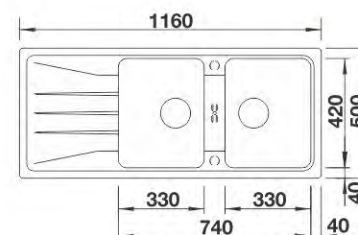

With pop-up waste
 Size: 915 x 510 mm
 Bowl depth: 185/82 mm
 Cabinet size: 500 mm

NAYA 8S

- 519657**  white
- 519654**  anthracite

W/o pop-up wast
 Size: 1160 x 500 mm
 Bowl depth: 200/200 mm
 Cabinet size: 800 mm

With pop-up waste
 Size: 1160 x 500 mm
 Bowl depth: 190/190 mm
 Cabinet size: 800 mm

SONA 8S

| | | |
|---------------|--|--------------|
| 519701 | | white |
| 519698 | | anthracite |
| 519702 | | jasmine |
| 519706 | | coffee |
| 519703 | | champagne |
| 519700 | | alu metallic |

W/o pop-up wast
 Size: 1160 x 500 mm
 Bowl depth: 190/190 mm
 Cabinet size: 800 mm

LEXA 8S

| | | |
|---------------|--|--------------|
| 514702 | | white |
| 514708 | | anthracite |
| 514701 | | alu metallic |
| 514703 | | jasmine |
| 515064 | | coffee |
| 514704 | | champagne |
| 517341 | | tartufo |
| 521877 | | nutmeg |

With pop-up wast
 Size: 1160 x 500 mm
 Bowl depth: 190/190 mm
 Cabinet size: 800 mm

AVONA-S

Fusion of forms

- Exciting interplay between round and rectangular shapes
- Tapering body, gentle incline in spout
- With extending spray in high-quality