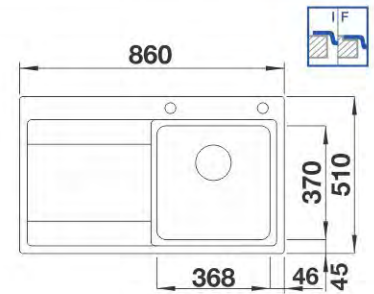

RONDOVAL

513313

Stainless steel
Brushed finish
W/o pop-up waste
Size: 535 x 490 mm
Bowl depth: 180 mm
Cabinet size: 450 mm

RONDOVAL

513314

Stainless steel
Linen finish
W/o pop-up waste
Size: 535 x 490 mm
Bowl depth: 180 mm
Cabinet size: 450 mm

DIVON II 8-IF

519821

Stainless steel
Satin polish
With pop-up waste
Size: 860 x 510 mm
Bowl depth: 195/195 mm
Cabinet size: 800 mm

DIVON II 45S-IF

519815 (L)

Stainless steel
Satin polish
With pop-up waste
Size: 860 x 510 mm
Bowl depth: 195 mm
Cabinet size: 450 mm

MULTI 2 BOX

511950

Stainless steel
Satin polish
W/o pop-up wast
Size: 998 x 493 mm
Bowl depth: 175/130/175 mm
Cabinet size: 1000 mm

510770
Bio-Box

VIVA 6S

511915

Stainless steel
Natural finish
With pop-up waste
Size: 950 x 500 mm
Bowl depth: 130/160 mm
Cabinet size: 600 mm

DIVON II 8-IF

DIVON II 45S-IF

LEMIS 8S-IF

523037

Stainless steel
Brushed finish
With pop-up waste
Size: 1160 x 500 mm
Bowl depth: 205/205 mm
Cabinet size: 800 mm

MEDIAN 8S

512736 (L) 512735 (R)

Stainless steel
Brushed finish
With pop-up waste
Size: 1160 x 500 mm
Bowl depth: 190/190 mm
Cabinet size: 800 mm