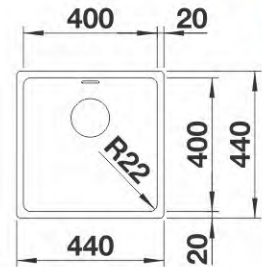

RONDOVAL

513313

Stainless steel
Brushed finish
W/o pop-up waste
Size: 535 x 490 mm
Bowl depth: 180 mm
Cabinet size: 450 mm

RONDOVAL

513314

Stainless steel
Linen finish
W/o pop-up waste
Size: 535 x 490 mm
Bowl depth: 180 mm
Cabinet size: 450 mm

RONDOSOL

RONDOVAL

ANDANO 180-U

518301

Stainless steel
Satin Polish
W/o pop-up waste
Size: 220 x 440 mm
Bowl depth: 130 mm
Cabinet size: 300 mm

ANDANO 340-IF

518308

Stainless steel
Satin Polish
With pop-up waste
Size: 380 x 440 mm
Bowl depth: 190 mm
Cabinet size: 400 mm

ANDANO 400-U

518310

Stainless steel
Satin Polish
With pop-up waste
Size: 440 x 440 mm
Bowl depth: 190 mm
Cabinet size: 450 mm

ANDANO 400-IF

518312

Stainless steel
Satin Polish
With pop-up waste
Size: 440 x 440 mm
Bowl depth: 190 mm
Cabinet size: 450 mm

ANDANO 400-U

ANDANO 400-IF

ANDANO 450-U

519374

Stainless steel
Satin Polish
With pop-up waste
Size: 490 x 440 mm
Bowl depth: 190 mm
Cabinet size: 500 mm

ANDANO 450-IF

519376

Stainless steel
Satin Polish
With pop-up waste
Size: 490 x 440 mm
Bowl depth: 190 mm
Cabinet size: 500 mm