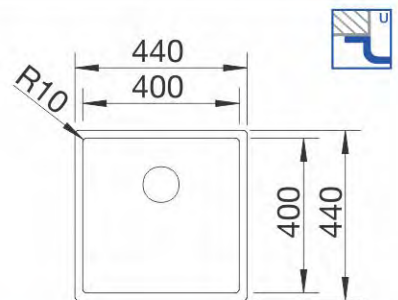

ANDANO 500-U

518314

Stainless steel
Satin Polish
With pop-up waste
Size: 540 x 440 mm
Bowl depth: 190 mm
Cabinet size: 600 mm

ANDANO 500-IF

518316

Stainless steel
Satin Polish
With pop-up waste
Size: 540 x 440 mm
Bowl depth: 190 mm
Cabinet size: 600 mm

ANDANO 700-U

518615

Stainless steel
Satin Polish
With pop-up waste
Size: 740 x 440 mm
Bowl depth: 190 mm
Cabinet size: 800 mm

ANDANO 700-IF

518617

Stainless steel
Satin Polish
With pop-up waste
Size: 740 x 440 mm
Bowl depth: 190 mm
Cabinet size: 800 mm

CLARON 340-U

517211

Stainless steel
Satin Polish
W/o pop-up waste
Size: 380 x 440 mm
Bowl depth: 190 mm
Cabinet size: 400 mm

CLARON 400-U

517213

Stainless steel
Satin Polish
W/o pop-up waste
Size: 440 x 440 mm
Bowl depth: 190 mm
Cabinet size: 450 mm

CLARON 400-U

ANDANO 700-U

CLARON 500-U

517217

Stainless steel
Satin Polish
W/o pop-up waste
Size: 540 x 440 mm
Bowl depth: 190 mm
Cabinet size: 600 mm

CLARON 700-U

517223

Stainless steel
Satin Polish
W/o pop-up waste
Size: 740 x 440 mm
Bowl depth: 190 mm
Cabinet size: 800 mm