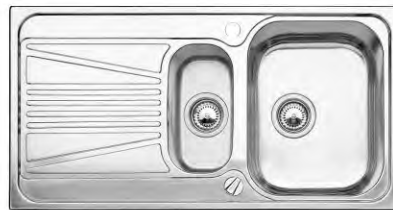

DIVON II 8-IF

519821

Stainless steel
Satin polish
With pop-up waste
Size: 860 x 510 mm
Bowl depth: 195/195 mm
Cabinet size: 800 mm

DIVON II 45S-IF

519815 (L)

Stainless steel
Satin polish
With pop-up waste
Size: 860 x 510 mm
Bowl depth: 195 mm
Cabinet size: 450 mm

MULTI 2 BOX

511950

Stainless steel
Satin polish
W/o pop-up wast
Size: 998 x 493 mm
Bowl depth: 175/130/175 mm
Cabinet size: 1000 mm

510770
Bio-Box

VIVA 6S

511915

Stainless steel
Natural finish
With pop-up waste
Size: 950 x 500 mm
Bowl depth: 130/160 mm
Cabinet size: 600 mm