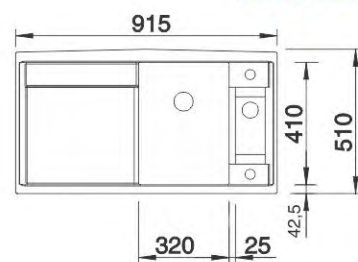

With pop-up waste
 Size: 755 x 460 mm
 Bowl depth: 200/200 mm
 Cabinet size: 800 mm

SUBLINE 480/320-U

- 519480 champagne
- 519482 tartufo
- 519483 coffee

With pop-up waste
 Size: 755 x 460 mm
 Bowl depth: 200/200 mm
 Cabinet size: 900 mm

ZIA 9

- 516686 anthracite
- 516677 alu metallic
- 516679 jasmine
- 518948 rock grey
- 516680 champagne
- 517424 tartufo

With pop-up waste
 Size: 860 x 500 mm
 Bowl depth: 190/190 mm
 Cabinet size: 900 mm

SUBLINE 350/350-U

ZIA XL 6S

- 517561**  white
- 517562**  jasmine
- 517563**  champagne

With pop-up waste
 Size: 1000 x 500 mm
 Bowl depth: 190 mm
 Cabinet size: 600 mm

AXIA II 5S

- 516805**  white
- 516801**  anthracite

With pop-up waste
 Size: 915 x 510 mm
 Bowl depth: 185/82 mm
 Cabinet size: 500 mm

NAYA 8S

- 519657**  white
- 519654**  anthracite

W/o pop-up wast
 Size: 1160 x 500 mm
 Bowl depth: 200/200 mm
 Cabinet size: 800 mm