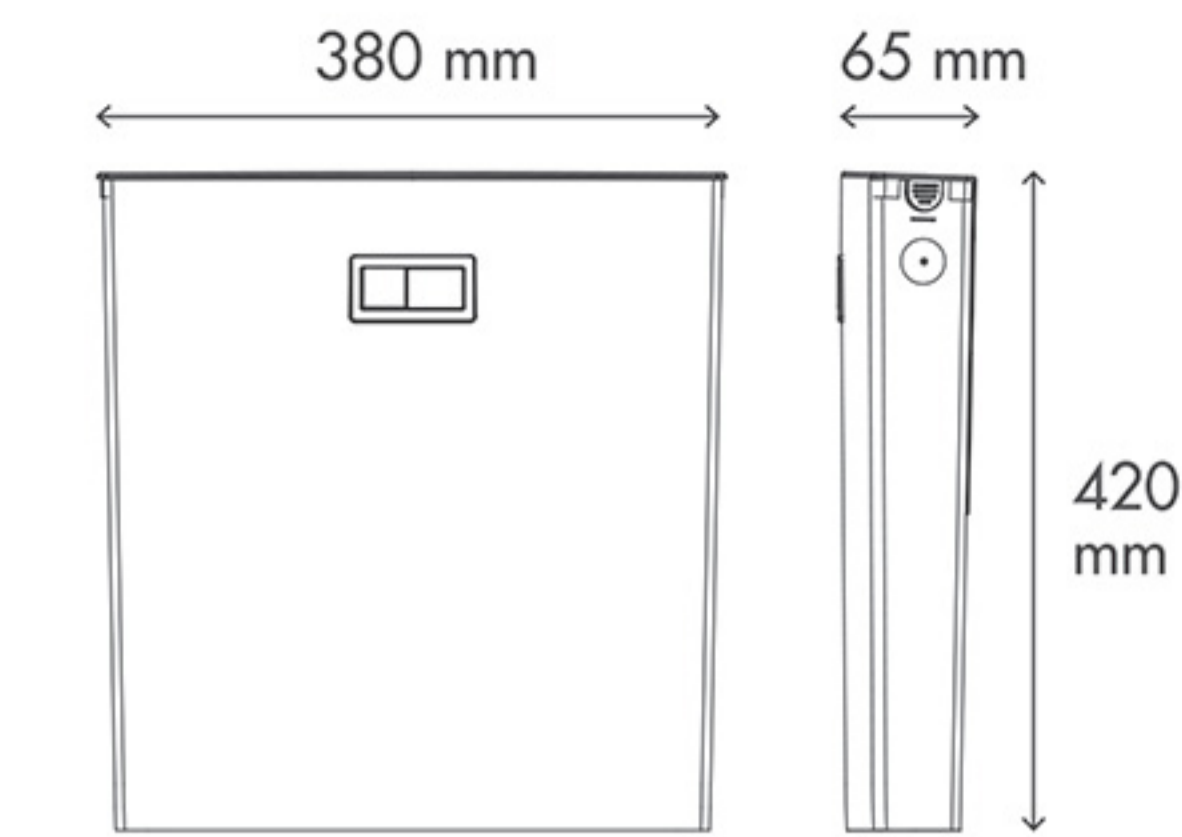

Dual  
Flush System

Push button  
Flush System