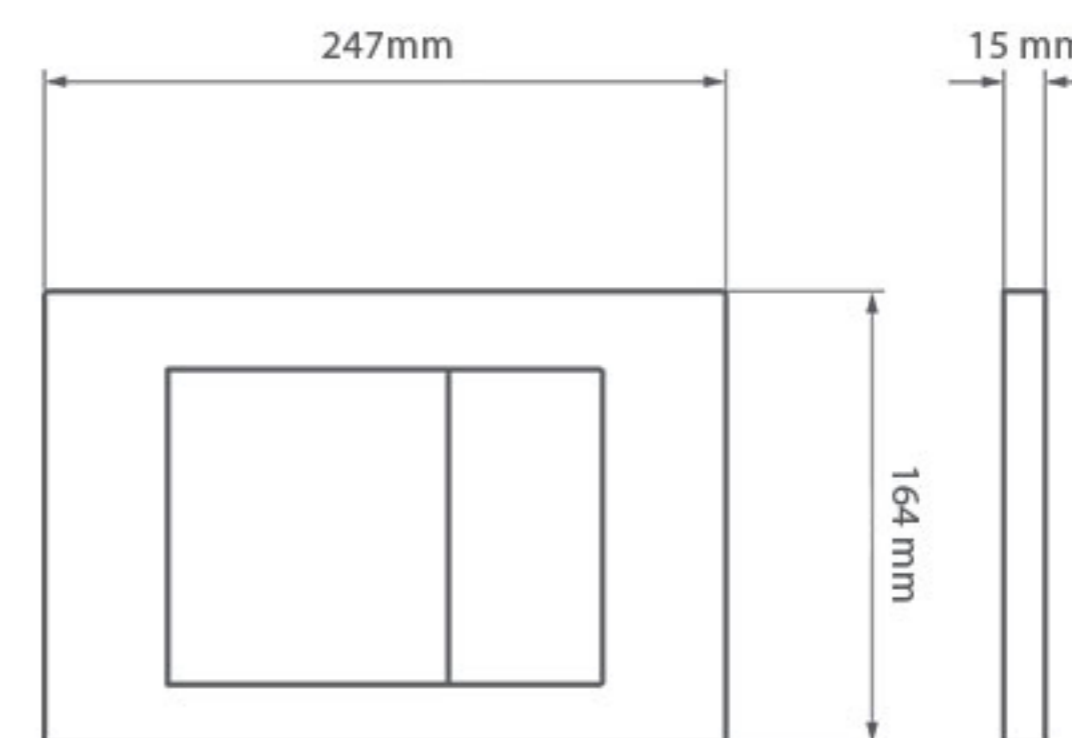

AESTHETICS AND FUNCTION

زیبایی و کارایی

00 Series flush plates are fashionable yet affordable. All 00 series models feature large rectangular buttons for easy flushing. 00 series dual-flush models are molded in plastic and available in six finishes. Whichever you choose, 00 series makes it easy to hit the right flush every time.

کلید های سری ۰۰ کلیدهای شیک، با کیفیت و در عین حال با قیمتی مناسب هستند. تمام مدل های سری ۰۰ دارای دکمه های مستطیلی با ابعاد مناسب برای استفاده آسان اند. مدل های دوزمانه سری ۰۰ با مواد ABS و در شش طرح موجودند.

- 7 color / finishes options
  در ۷ طرح/رنگ متفاوت
- Water-saving dual-flush
  تخلیه دوزمانه کم مصرف
- High-quality molded ABS.
  مواد ABS تزریقی با کیفیت عالی