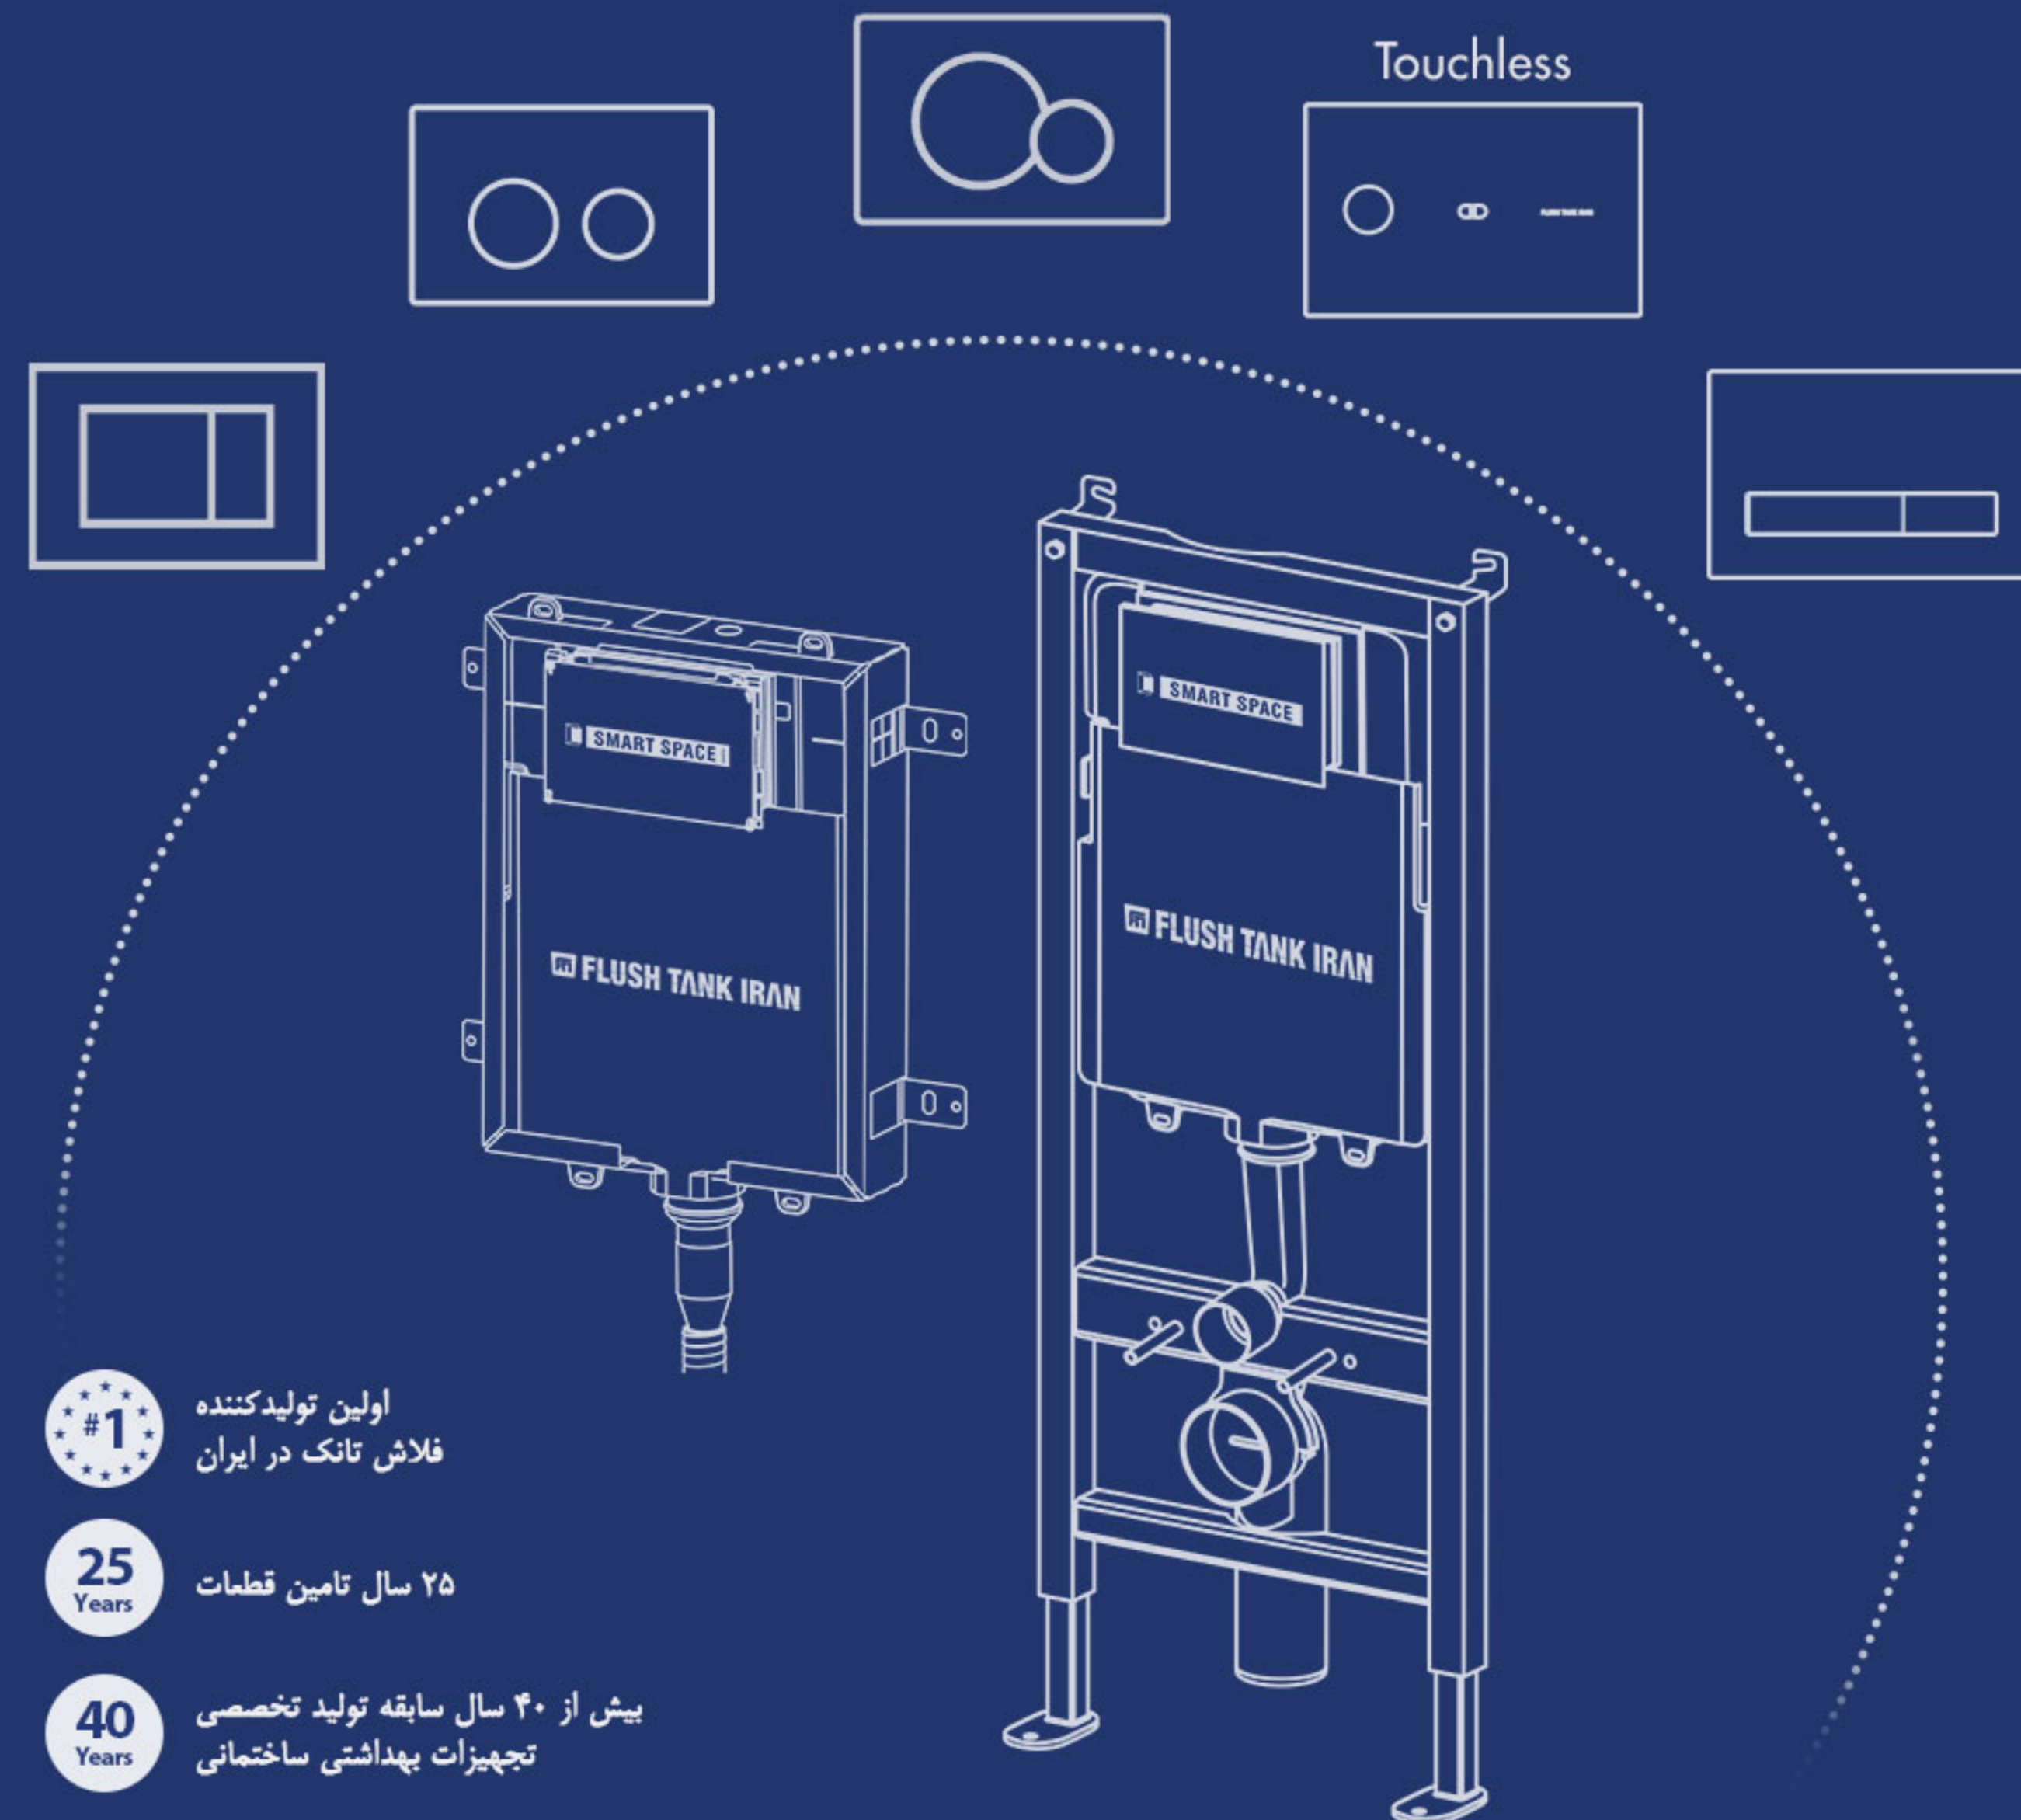

FTI FLUSH PLATES FOR EVERY APPLICATION

کلید های توکار فلاش تانک ایران برای هر نوع سرویس بهداشتی

FTI plates not only come in a large variety of designs, but also for every application. Be it at home, in a semipublic place like a hospital, or in a public place with a high traffic like e.g. an airport: there is an actuator plate for every requirement.

کلید های توکار ما نه تنها تنوع گسترده ای دارند بلکه برای کاربردهای متنوعی نیز طراحی شده اند. برای استفاده در منزل، مکان های نیمه عمومی مانند هتل ها یا در مکان های عمومی با تردد زیاد مانند یک مرکز تجاری یا فرودگاه. برای نیاز هر نوع سرویس بهداشتی یک محصول وجود دارد.

THE PERFECT MATCH FOR ANY BATHROOM

#1

اولین تولیدکننده
فلاش تانک در ایران

25
Years

۲۵ سال تامین قطعات

40
Years

بیش از ۴۰ سال سابقه تولید تخصصی
تجهیزات بهداشتی ساختمانی