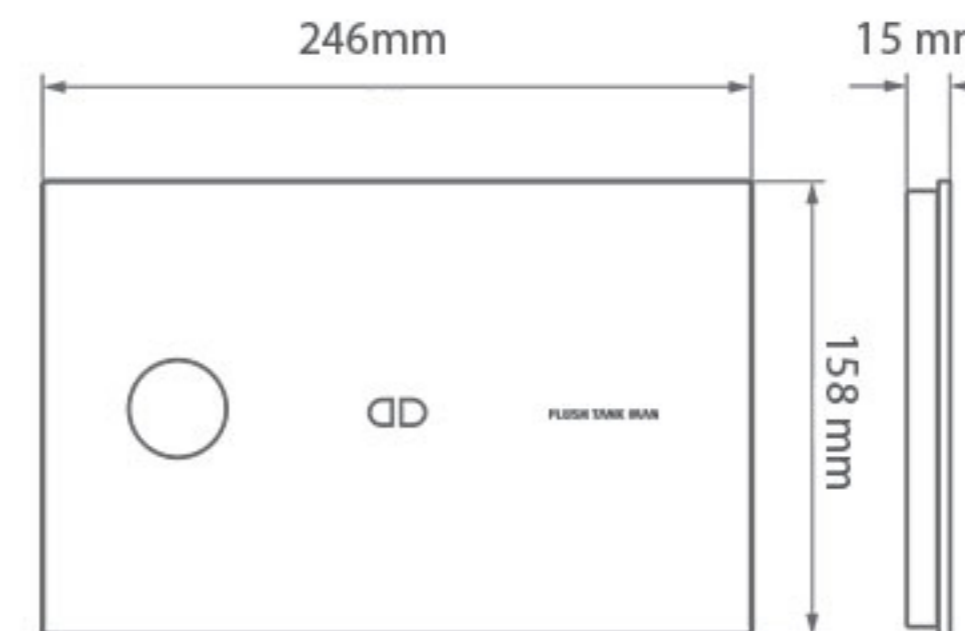

- A color to match your mood

The innovative 80 Serie is a touchless flush plate available in black, white, gold, chrome and rosegold glass finishes to match your décor or match your mood.

- Smart dual flush system to save more water

When a user is detected in the sensor range for 5 sec, light on the control plate is activated automatically.

When a user leaves the sensor range, it will flush automatically according to the use time (half flush when use time within 5-90 sec, full flush when use time more than 90 sec).

Manual push button can be push anytime to activate the flush without waiting.

کلید های تخلیه تاچلس به دلیل عدم نیاز به تماس با کلید به ارتقا سطح بهداشت کمک کرده و به لطف سطح شیشه ای و عدم تماس دست به راحتی تمیز می شوند و تمیز می مانند.

- رنگی مطابق روحیات شما

سری ۸۰ کلید های تخلیه تاچلس به منظور مطابقت با دکوراسیون یا روحیات شما در رنگ های مشکی، سفید، طلایی، کروم و رزگلد با طرح شیشه موجود می باشد.

- سیستم تخلیه دوزمانه هوشمندانه به منظور صرفه جویی بیشتر در مصرف آب

زمانی که مصرف کننده به مدت ۵ ثانیه در دامنه سنسور شناسایی شود، چراغ صفحه کنترل کلید به صورت خودکار روشن شده و هنگامی که مصرف کننده محدوده سنسور را ترک می کند با توجه به مدت زمان استفاده به صورت خودکار تخلیه صورت می گیرد.

(تخلیه کوتاه برای مدت زمان استفاده بین ۵ تا ۹۰ ثانیه و تخلیه کامل برای مدت زمان استفاده بیشتر از ۹۰ ثانیه) دکمه تخلیه دستی به منظور فعالسازی تخلیه در هر زمانی بدون نیاز به انتظار قابل استفاده است.