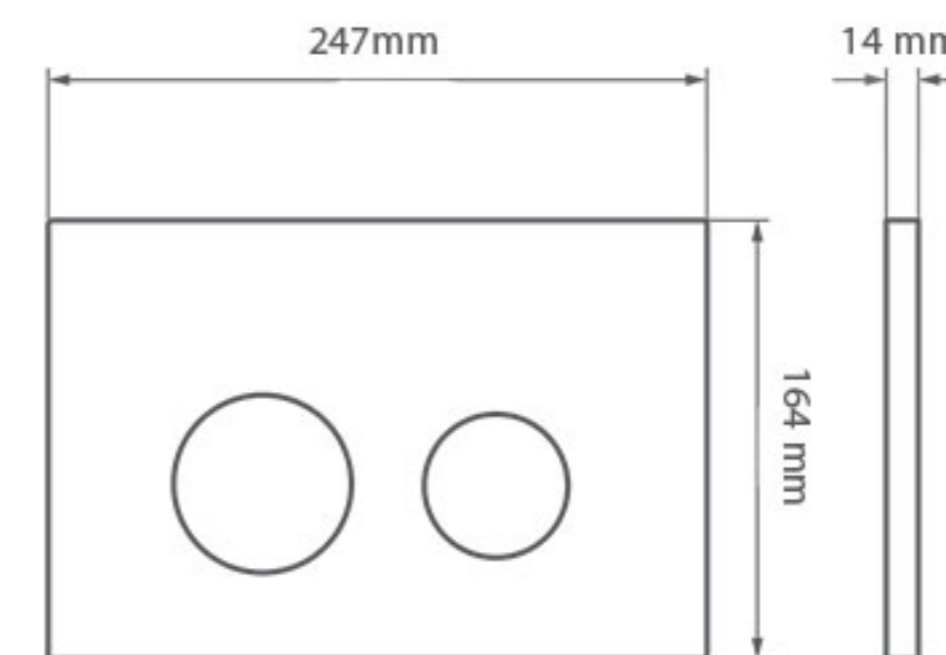

THE PERFECT SHAPE: THE CIRCLE

10 Serie flush plates bring a bit of whimsy to your bathroom with their simple, geometric look. A straightforward visual metaphor (small button for half flush, large button for full flush) makes them easy to use, even if you've never seen a flush plate before.

کلیدهای تخلیه سری ۱۰ با طراحی مینیمال، تنوع را به سرویس بهداشتی شما می آورد. ظاهری ساده و کارا (کلید کوچک برای تخلیه کوتاه، کلید بزرگ برای تخلیه کامل) استفاده از فلاش تانک را حتی در صورت عدم آشنایی با کلید تخلیه دو زمانه آسان نموده است.

- 8 color / finishes options
  در ۸ رنگ و پوشش متفاوت
- High-quality molded ABS.
  مواد ABS تزریقی با کیفیت عالی