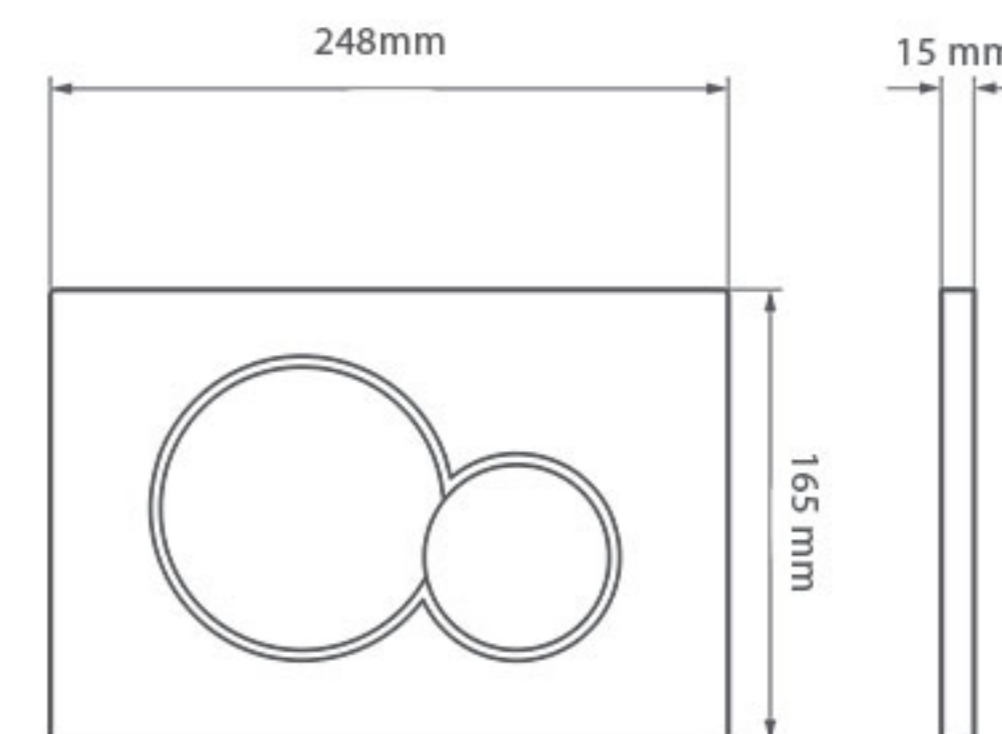

STRIKING SIMPLICITY

اندکی شور و هیجان

The FTI 30 Serie actuator plate is offered in six distinct finishes. All come standard with water-saving dual-flush. Made of durable, high-quality plastic, they are easy to clean and reasonably priced.

کلیدهای تخلیه سری ۱۰ با طراحی مینیمال، تنوع را به سرویس بهداشتی شما می آورد. ظاهری ساده و کارا (کلید کوچک برای تخلیه کوتاه، کلید بزرگ برای تخلیه کامل) استفاده از فلاش تانک را حتی در صورت عدم آشنایی با کلید تخلیه دو زمانه آسان نموده است.

- 6 color / finishes options
  در ۶ طرح/رنگ متفاوت
- Water-saving dual-flush
  تخلیه دوزمانه کم مصرف
- High-quality molded ABS.
  مواد ABS تزریقی با کیفیت عالی