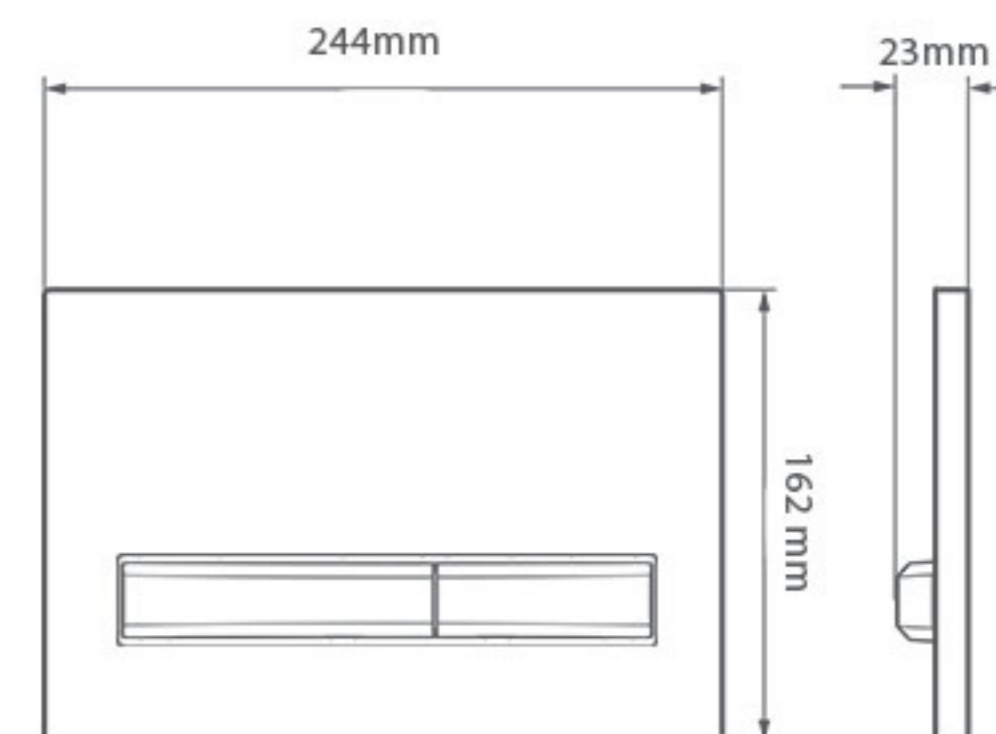

HARMONIOUS DESIGN

طراحی موزون

The FTI 50 series flush plates with a unique and eye-catching design and suitable for modern styles using high quality and standard materials are among the newest flush plates for concealed cisterns. The FTI 50 series contain the latest design methods along with the renowned European brands.

کلید های سری ۵۰ فلاش تانک ایران با طراحی چشم نواز و منحصر به فرد، با استفاده از متریال استاندارد و با کیفیت برای مدرن ترین سلیقه ها در زمره به روز ترین کلید های تخلیه توکار در کنار شاخص ترین برندهای اروپایی آخرین متدهای طراحی حال حاضر دنیا را تشکیل می دهند.

- 8 color / finishes options
  در ۸ طرح/رنگ متفاوت
- Water-saving dual-flush
  تخلیه دوزمانه کم مصرف
- High-quality molded ABS.
  مواد ABS تزریقی با کیفیت عالی