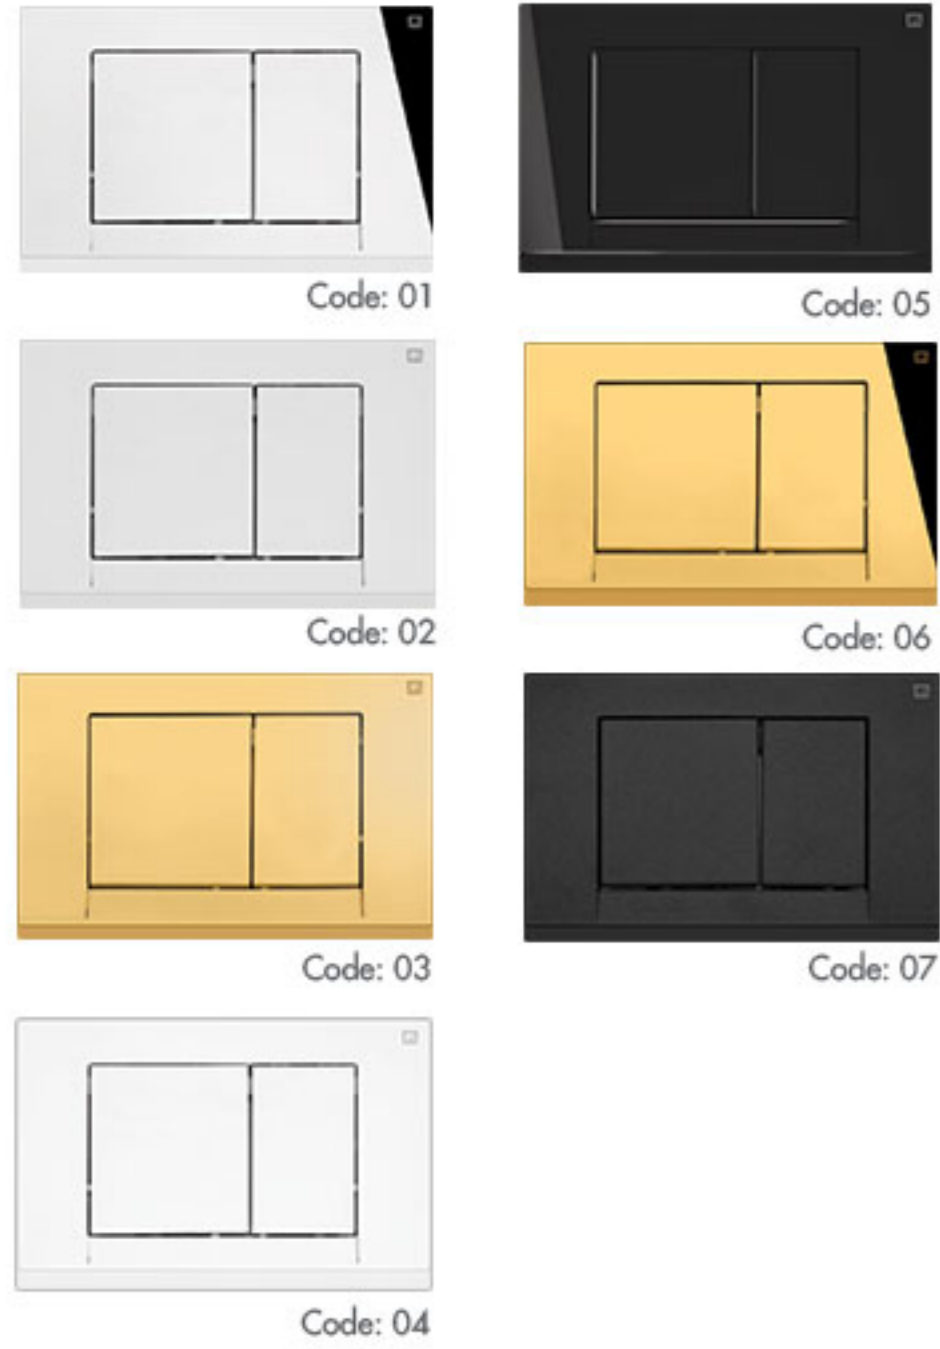

RECTANGULAR PLATES
00 SERIES

CIRCULAR PLATES
10 SERIES

20 SERIES

TWIN PLATES
30 SERIES

PRIME PLATES
50 SERIES

60 SERIES

TOUCHLESS PLATES
80 SERIES

www.vosoughishop.com