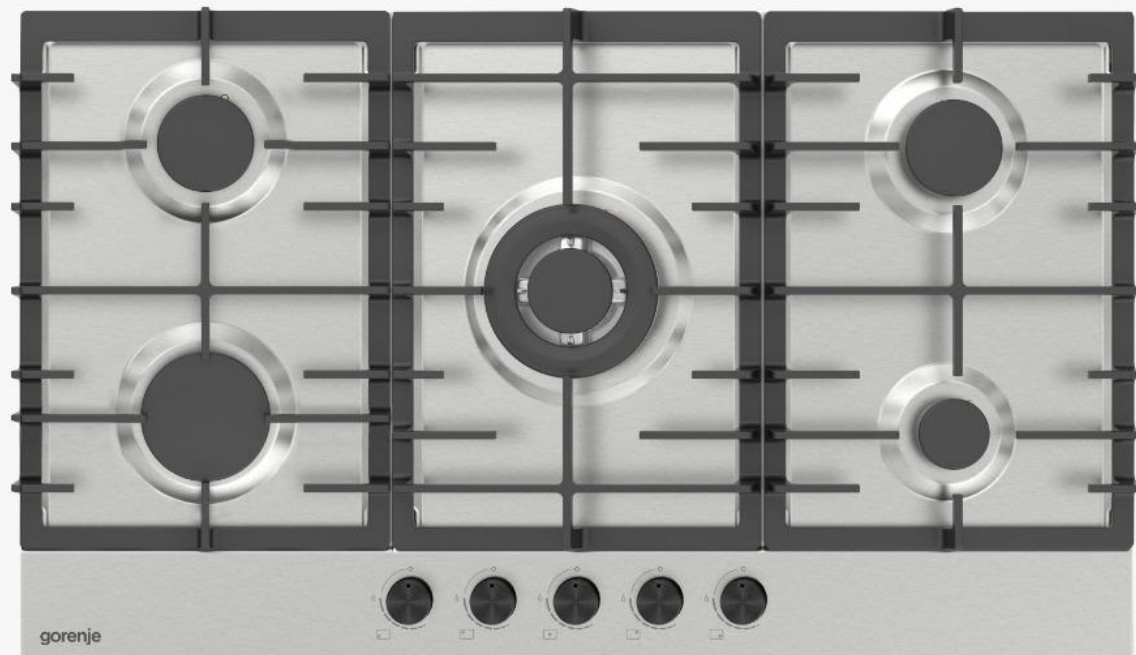

Built-in Hob - Ceramic

IGCW8C51B

gorenje
Life Simplified

- Ergonomic knobs,
- High efficiency burners
- Wok double burner,
- One-hand ignition device for hob
- Original Italian Sabaf burners & Sabaf valfs
- Safety function
- Type of pan support: Cast iron grids

SCHOTT
glass made of ideas

Built-in Hob - Ceramic

IGCW9C51B

gorenje
Life Simplified

Ergonomic knobs,
High efficiency burners
Wok double burner,
One-hand ignition device for hob
Original Italian Sabaf burners & Sabaf valfs
Safety function
Type of pan support: Cast iron grids

 **SABAF**

SCHOTT
glass made of ideas

Built-in Hob – Stainless steel

IGW951X

gorenje
Life Simplified

- Ergonomic knobs,
- High efficiency burners
- Wok double burner,
- One-hand ignition device for hob
- Original Italian Sabaf burners & Sabaf valfs
- Safety function
- Type of pan support: Cast iron grids
- 0,7 mm AISI 304 quality stainless steel top plate

Built-in Hob – Stainless steel

IGW9C51X

gorenje
Life Simplified

- Ergonomic knobs,
- High efficiency burners
- Wok double burner,
- One-hand ignition device for hob
- Original Italian Sabaf burners & Sabaf valfs
- Safety function
- Type of pan support: Cast iron grids
- 0,7 mm AISI 304 quality stainless steel top plate