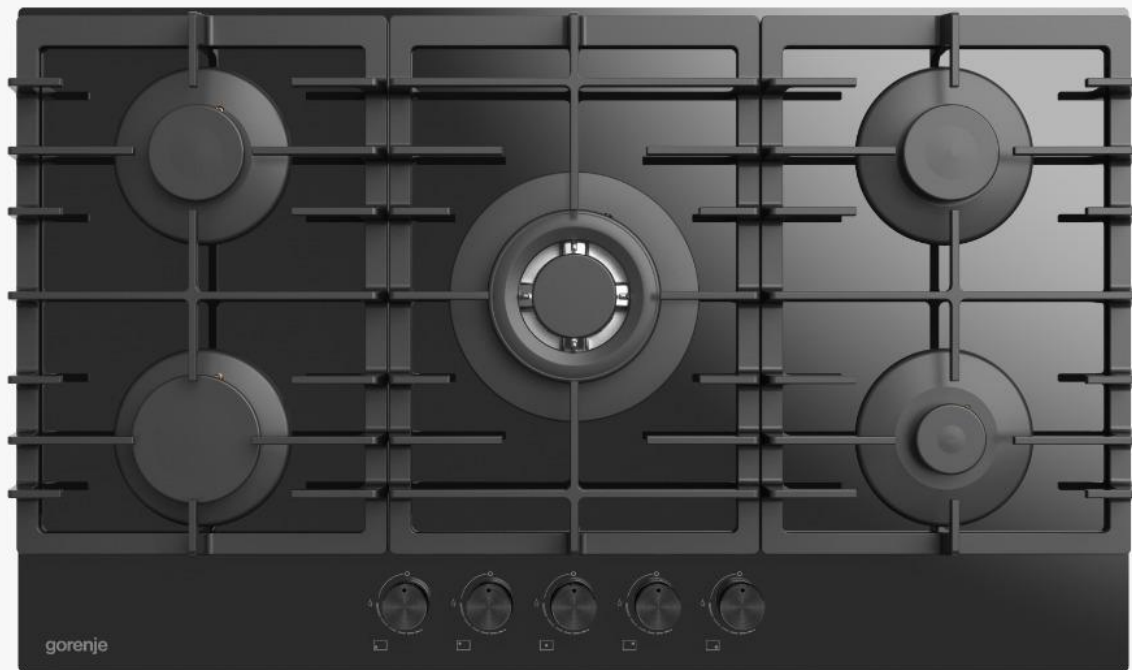

HOOD & HOB features

- **BUILT-IN HOOD**

- Power:850
- Size:60-52
- Type: Built-in
- Control: Tactile
- Select Color

IBHI538X

gorenje
Life Simplified

- 60 cm cabinet niche
- 850 m³/h capacity
- High efficiency motor
- XL cavity for more stable and extra power
- Tactile control with centralized LED display
- 4 power levels
- Booster function
- LED lighting
- Aluminum grease filter
- Glass filter cover
- Easy fix assembly system
- Black glass
- Inox

WALL MOUNTED HOOD

Power: 600

Size:90

Control: Touch with Display

Type: Wall Mount

IWHI948A1B

gorenje
Life Simplified

- 90 cm wall mounted hood
- 600 m³/h capacity
- L cavity for more stable and extra power suction
- Touch control with centralized LED display
- 4 power levels
- Booster function
- LED lighting
- Easy open system
- Aluminum grease filter
- Easy mounting hanger design
- Black glass

Built-in Hob - Ceramic

IGCW8C51B

gorenje
Life Simplified

- Ergonomic knobs,
- High efficiency burners
- Wok double burner,
- One-hand ignition device for hob
- Original Italian Sabaf burners & Sabaf valfs
- Safety function
- Type of pan support: Cast iron grids

SCHOTT
glass made of ideas

Built-in Hob - Ceramic

IGCW9C51B

gorenje
Life Simplified

Ergonomic knobs,
High efficiency burners
Wok double burner,
One-hand ignition device for hob
Original Italian Sabaf burners & Sabaf valfs
Safety function
Type of pan support: Cast iron grids