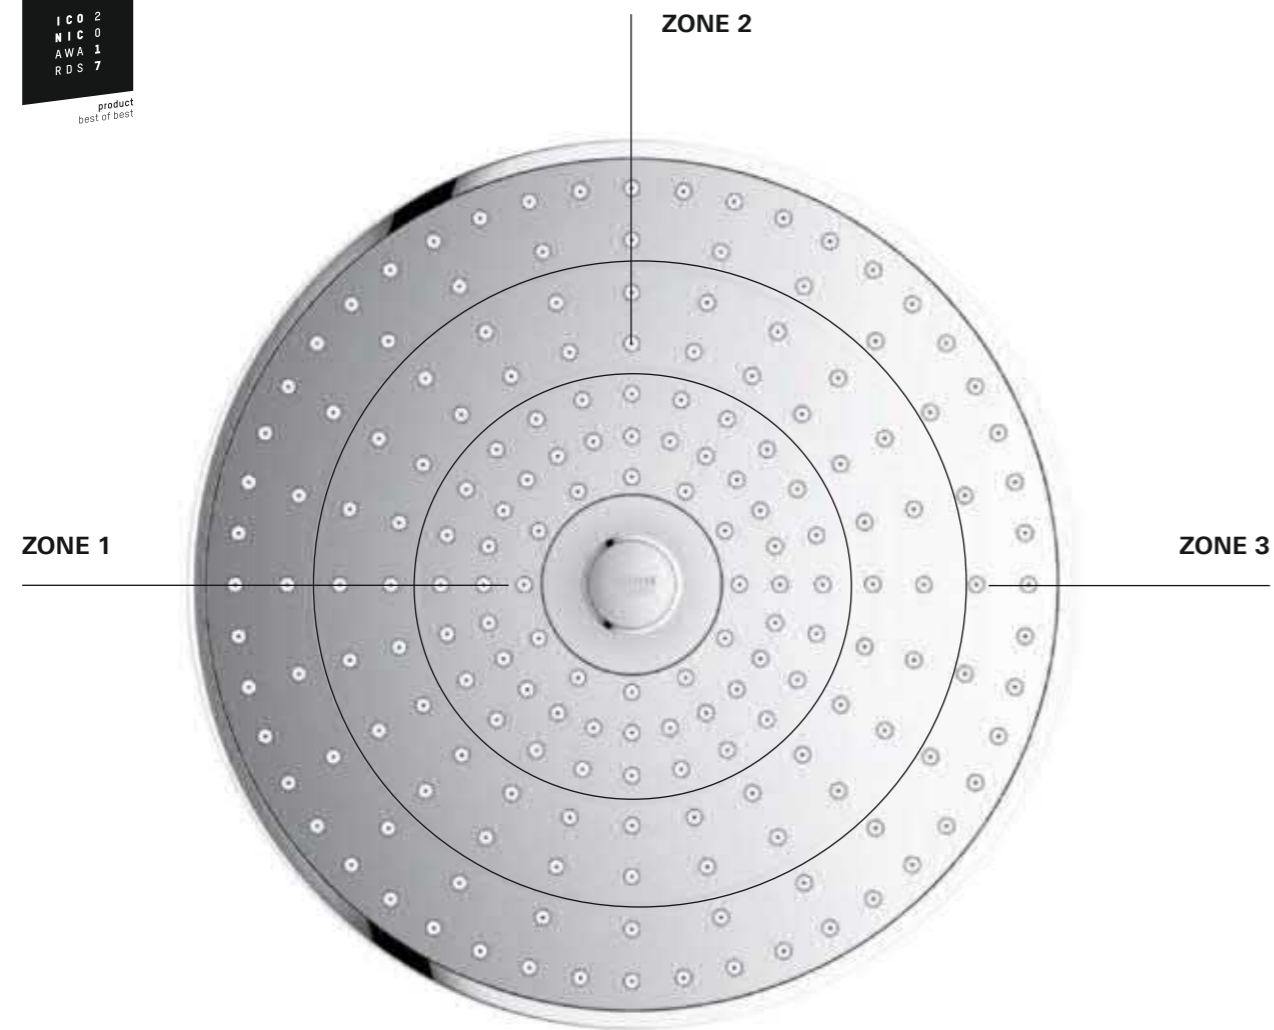

26 455 000
Euphoria 260
Head shower

new

EUPHORIA 260

THE ANSWER LIES IN SPRAY ZONE ADJUSTMENT

The Euphoria 260 earns its name every time you step under the shower. Centred in the middle of its shining chrome plated spray face is a special button. This allows you to select between different spray zones, adjusting the width of the spray and the power of the water flow. Zone 1 delivers a focussed jet spray for a revitalising

shower, ideal for washing away tension – and shampoo. Zone 2 provides the best of both worlds – a wider spray that offers an energising yet relaxing effect. Zone 3 is the widest spray – for full body coverage and a soft refreshing shower effect.