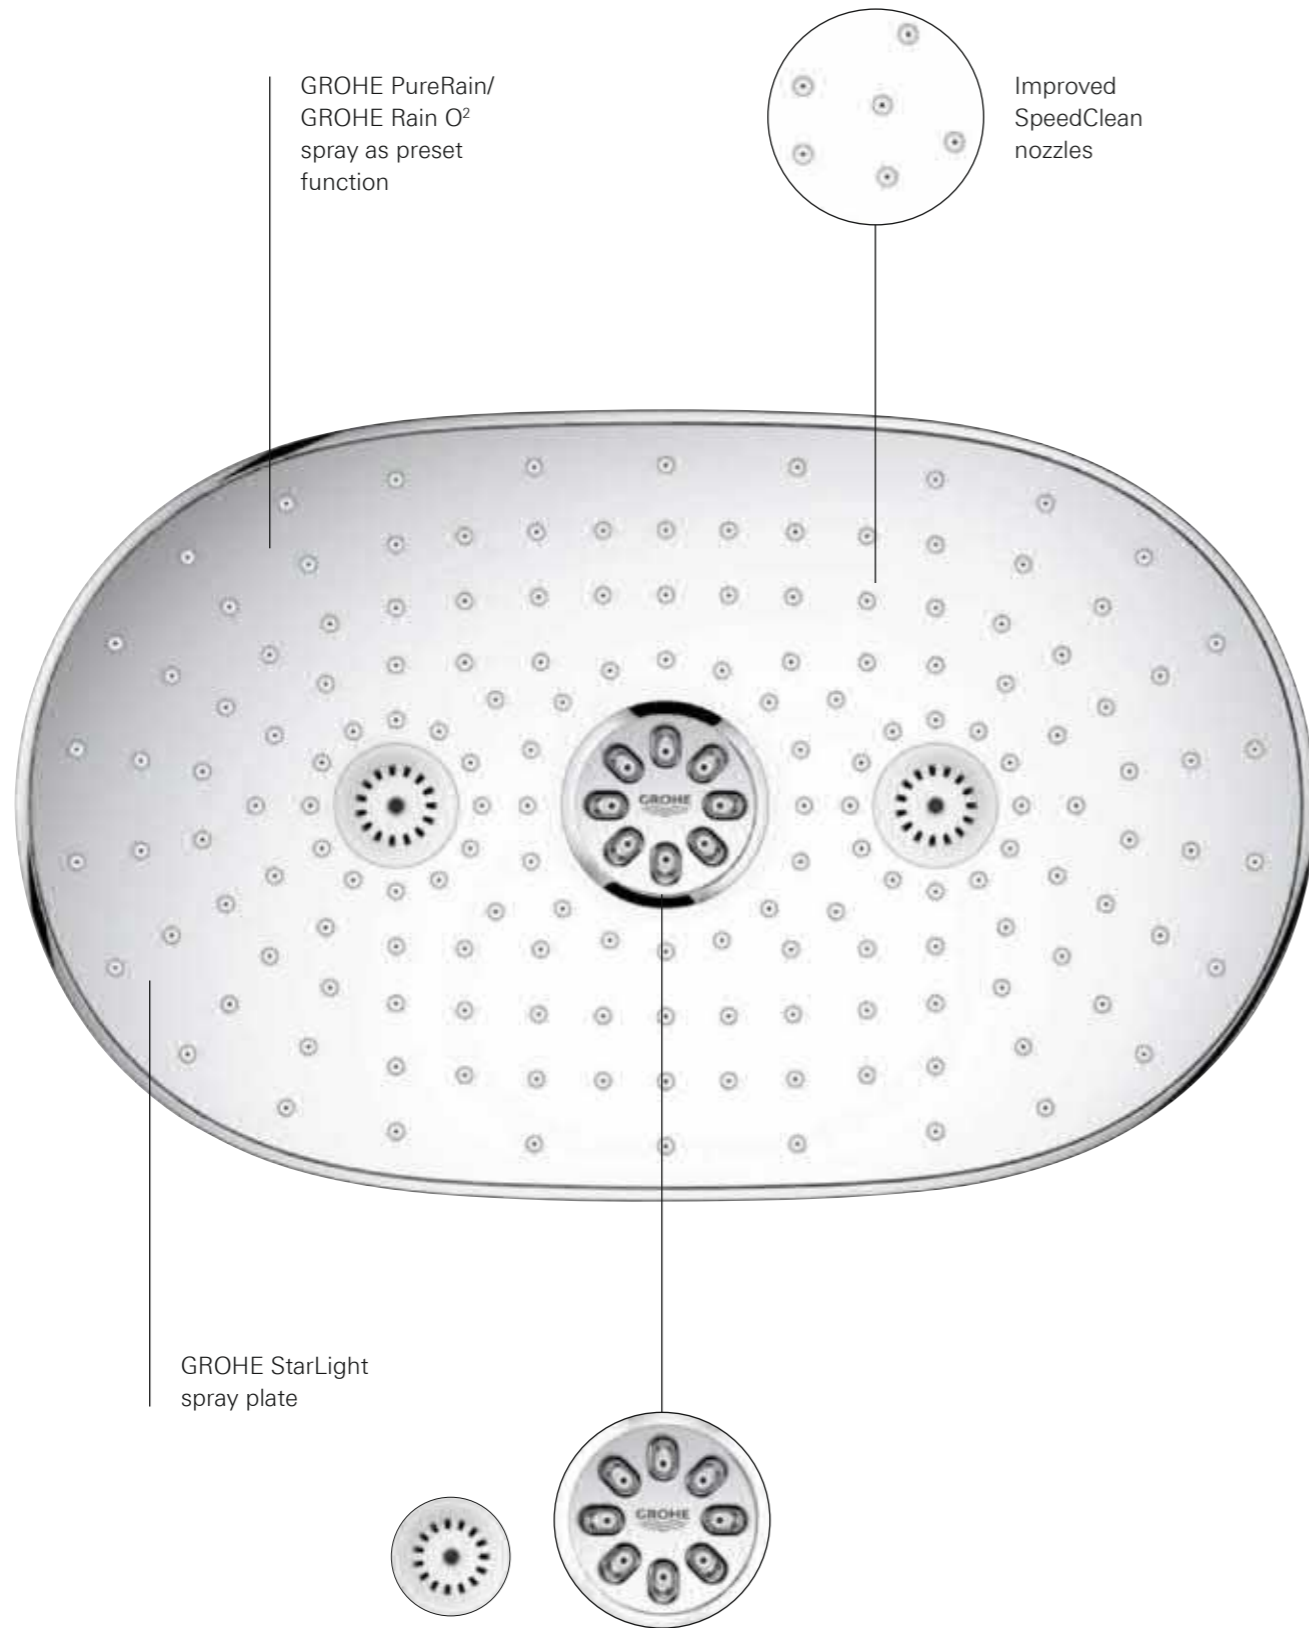

GROHE PureRain/
GROHE Rain O²
spray as preset
function

Improved
SpeedClean
nozzles

GROHE StarLight
spray plate

GROHE TrioMassage spray
The renowned GROHE Bokoma spray and
two Massage sprays give you a head and
shoulder massage in one combined spray

THIS IS WHAT **SHEER PLEASURE** LOOKS LIKE

For the perfect shower, the perfect finish. The GROHE Rainshower 360 comes in two stylish finishes: classic chrome and, for a subtly elegant design statement, MoonWhite.