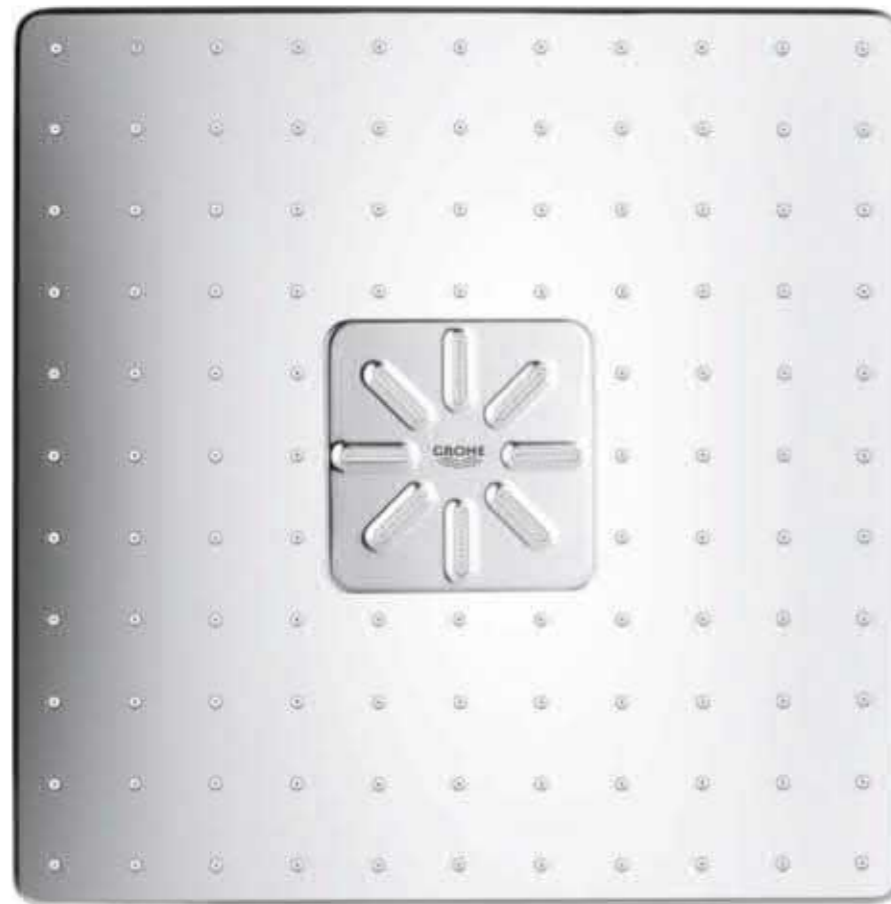

36 359 000*
+ 29 072 000
Light Set
+ Rough-in set

36 360 000
+ 29 073 000
Sound Set
+ Rough-in set

DISCOVER MORE AT GROHE.CO.UK
F-DIGITAL DELUXE 

* This luminaire contains built-in LED lamps, which cannot be changed: Energy efficiency class LED: A – A++

DISCOVER OUR RANGE
OF **HEAD SHOWERS**

26 479 000
Rainshower 310 SmartActive Cube
Head Shower Set

OUR HEADS ARE
FULL OF IDEAS

Rainshower F-Series 10"
254 mm x 254 mm

Tempesta 210

Rainshower Allure 230

Rainshower 310
SmartActive Cube

Rainshower 310
SmartActive

Rainshower Veris
300 mm x 150 mm

Euphoria 260
SmartControl

HEAD SHOWERS OVERVIEW

DISCOVER MORE AT GROHE.CO.UK

HEAD SHOWERS

26 408 000
Tempesta 210

TEMPESTA