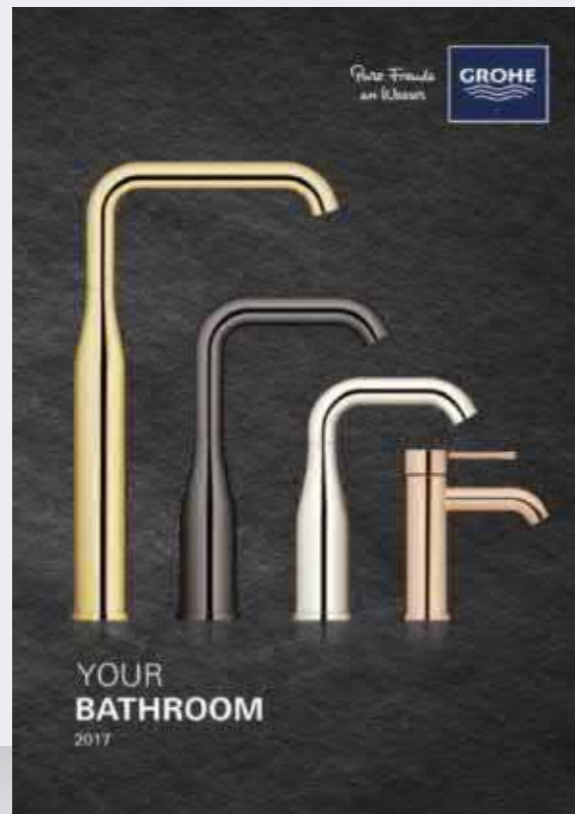

DISCOVER THE WORLD OF GROHE

What you see here represents just a small selection of what the world of GROHE has to offer. Whether you are looking for ideas and inspiration or solutions for bath and kitchen, here's where you'll find it.

Just scan the QR codes to view the latest brochures as download or PDF on your tablet or smart phone.

Or visit the world of GROHE at grohe.co.uk

BATH BROCHURE