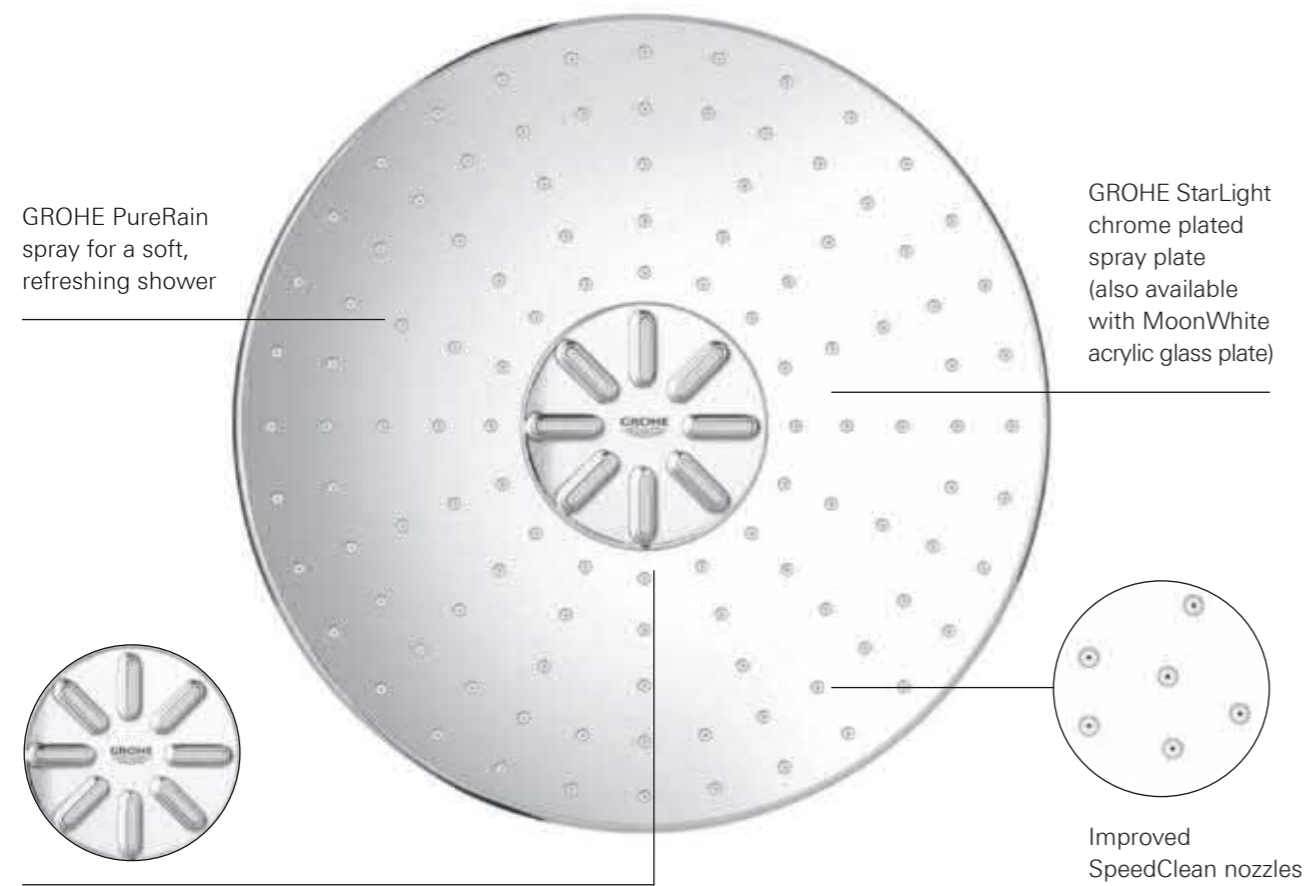

RAINSHOWER 310 SMARTACTIVE SO MANY REASONS TO LOVE IT

The Rainshower 310 SmartActive has so much to offer that it's hard to know where to begin. Slim and minimalistic, it fits in every bathroom with its modern cosmopolitan look. Showering becomes a pleasure to look forward to every day, thanks to the generous proportions of the showerhead plus two different shower patterns that allow you to choose between

a soft and soothing GROHE PureRain spray and the new stimulating GROHE ActiveRain – or a combination of both. The Rainshower 310 SmartActive is available in two different shapes and two different finishes. Together with SmartControl Concealed the Rainshower 310 SmartActive offers a perfect match.

NEW! GROHE ActiveRain to wash out shampoo and revitalise skin and scalp – distinguished by a different nozzle shape

[DISCOVER MORE AT GROHE.CO.UK](https://www.grohe.co.uk)
RAINSHOWER 310 SMARTACTIVE
SMARTCONTROL CONCEALED