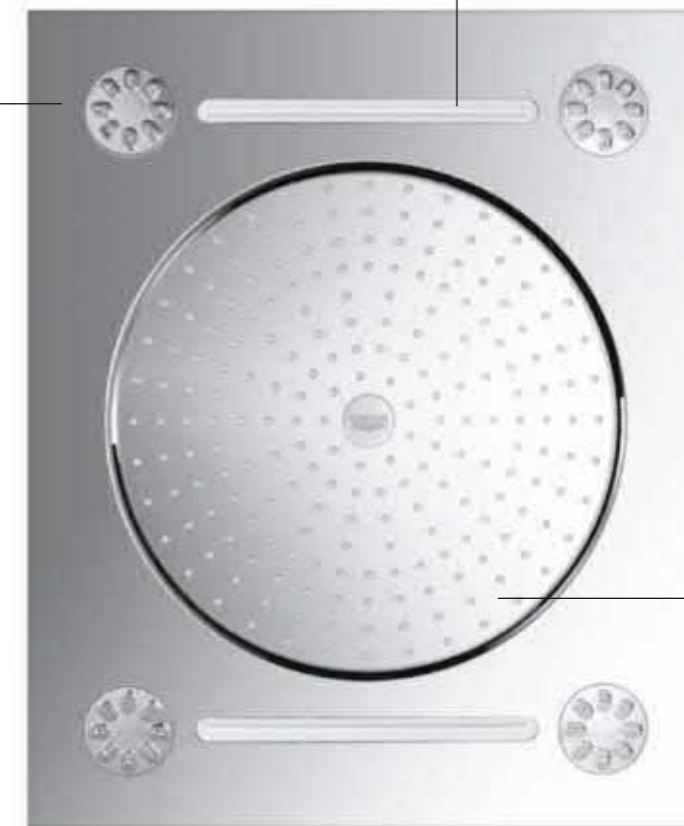

27 939 001 Rainshower F-Series 15" Multi spray ceiling shower

Create your own personal tailor-made spa experience with GROHE F-digital Deluxe. This cosmopolitan, multi-sensory shower will stimulate all your senses and transform your bathroom into an indulgent space for physical, emotional and spiritual well-being. The

intuitive GROHE F-digital Deluxe App lets you design your own personal combination of lighting, sound and steam – by touch screen or wireless Bluetooth® connection – for a unique spa sanctuary in your own home.

Bokoma sprays
– four dynamic, pulsating spray nozzles deliver the sensation of a stimulating massage.

Waterfall XL sprays
– two extra wide water outlets that recreate the exhilarating impression of a waterfall.