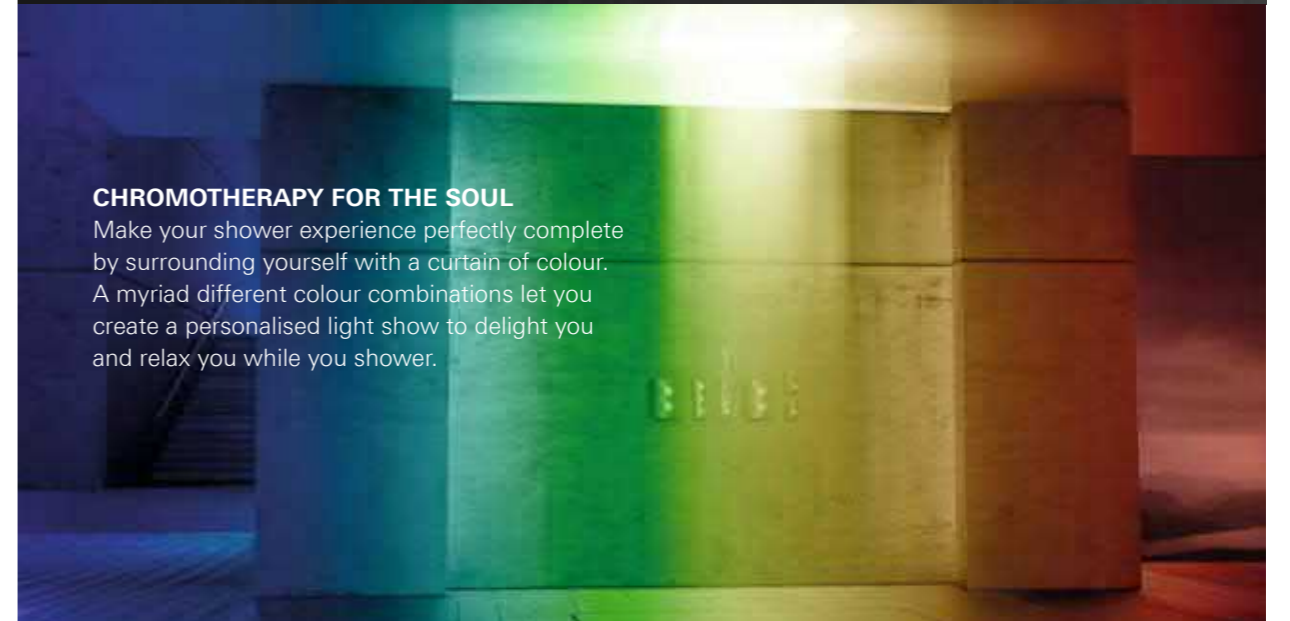

AN AMAZING FEAST FOR THE SENSES – AT YOUR VERY FINGERTIPS

One ingenious app to conduct a perfect ensemble. The F-digital Deluxe base unit box and an Apple or Android mobile device installed with the GROHE SPA App, allow for perfect control of light, sound and even steam – as well as individual modules. Let the performance begin.

DISCOVER MORE AT GROHE.CO.UK
AQUASYMPHONY

LET THE MUSIC MOVE YOU

Let the sounds of your favourite music mingle with the music of splashing water. Whether you prefer cool jazz or the uplifting sounds of a symphony – you can enjoy an individual concert of your choosing.

INVOKE THE HEATHFUL PROPERTIES OF A STEAM BATH

Gentle steam, long known for its many positive effects, is now available in your shower. It opens the pores, detoxifies the body and hydrates the skin. Aromatic oils enhance the steam for a relaxing and extra luxurious pleasure.