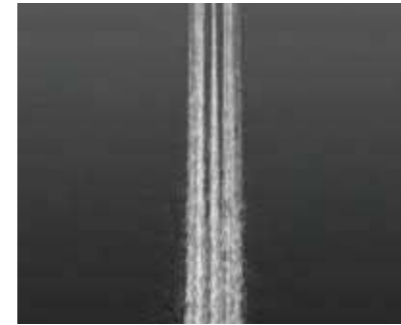

GROHE SHOWERS

THE SPRAYS

RAIN SPRAY

Wide and luxurious – a soft, delicate pattern to soothe the skin. Mimicking warm summer rain, the spray provides a full and even coverage.

PURERAIN SPRAY

The new and improved Rain spray with larger and softer droplets for a more luxurious showering experience.

JET SPRAY

A focussed circular spray, which delivers a refreshing burst of water. Ideal for stimulating the skin or simply cleaning the bathtub or shower.

PURE SPRAY

The name says it all. A soft stream of pure water delivered from the centre of the shower head – reminiscent of a fresh, mountain spring.