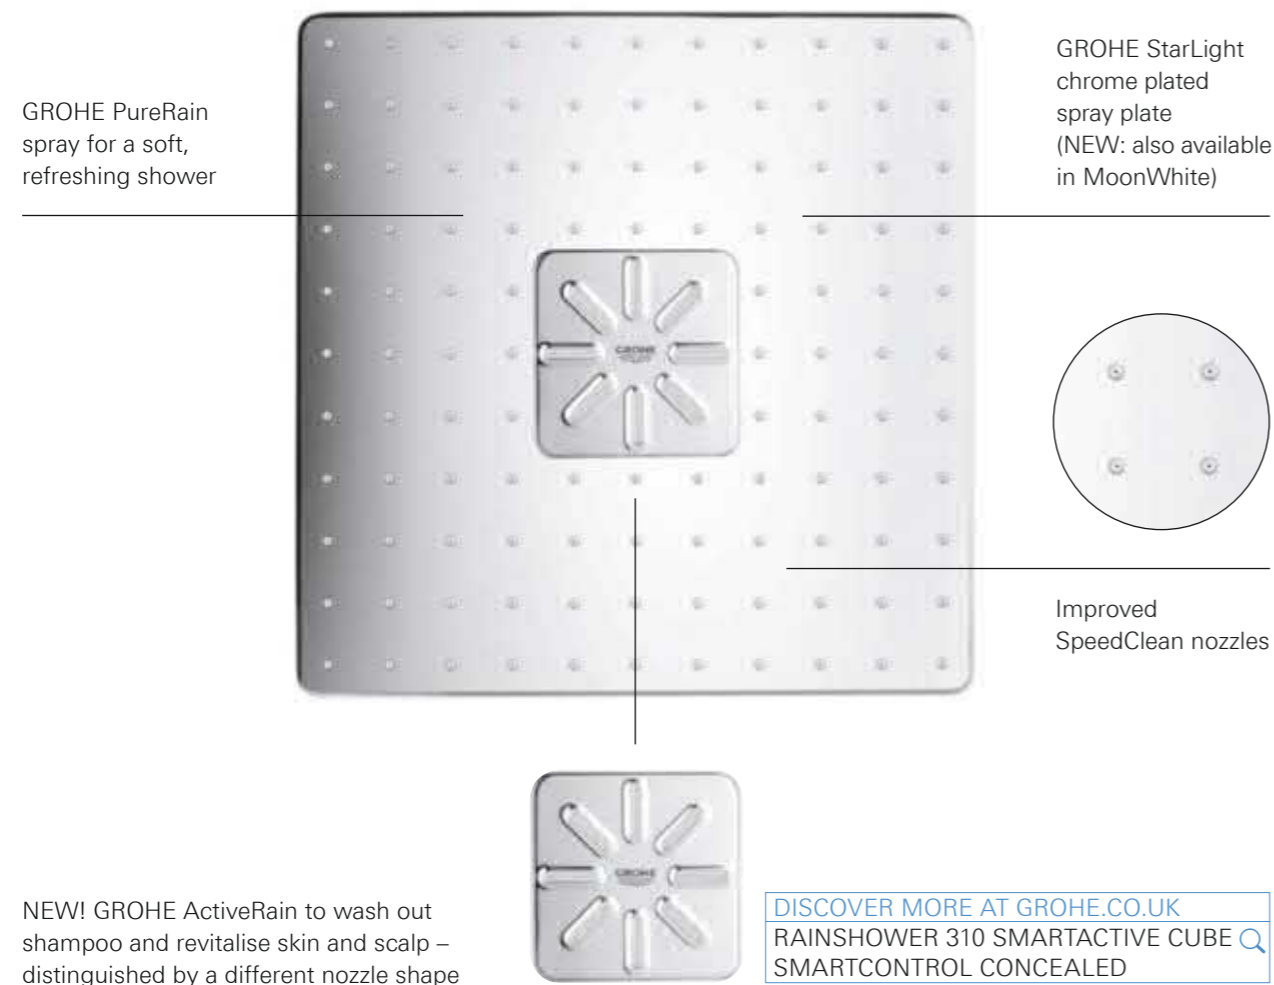

RAINSHOWER 310 SMARTACTIVE CUBE

THE SHAPE OF YOUR NEW FAVOURITE SHOWER EXPERIENCE

Perhaps you've already fallen for the Rainshower 310 SmartActive and all that's missing to be perfect is a square version. We've addressed that wish with the Rainshower 310 SmartActive Cube. Just as sleek as

the GROHE PureRain spray 310 SmartActive and with a similar slim, minimalistic design, the Rainshower 310 SmartActive Cube boasts a generously proportioned spray for more pleasure under the shower.

26 479 LSO + 26 483 000
Rainshower 310 SmartActive Cube
Head Shower Set
including shower arm
+ separate concealed body