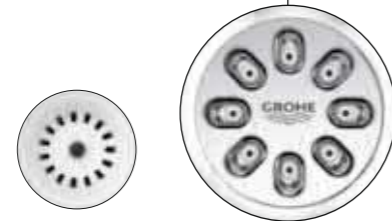

GROHE TrioMassage spray
The renowned GROHE Bokoma spray and
two Massage sprays give you a head and
shoulder massage in one combined spray

THIS IS WHAT **SHEER PLEASURE** LOOKS LIKE

For the perfect shower, the perfect finish. The GROHE Rainshower 360 comes in two stylish finishes: classic chrome and, for a subtly elegant design statement, MoonWhite.