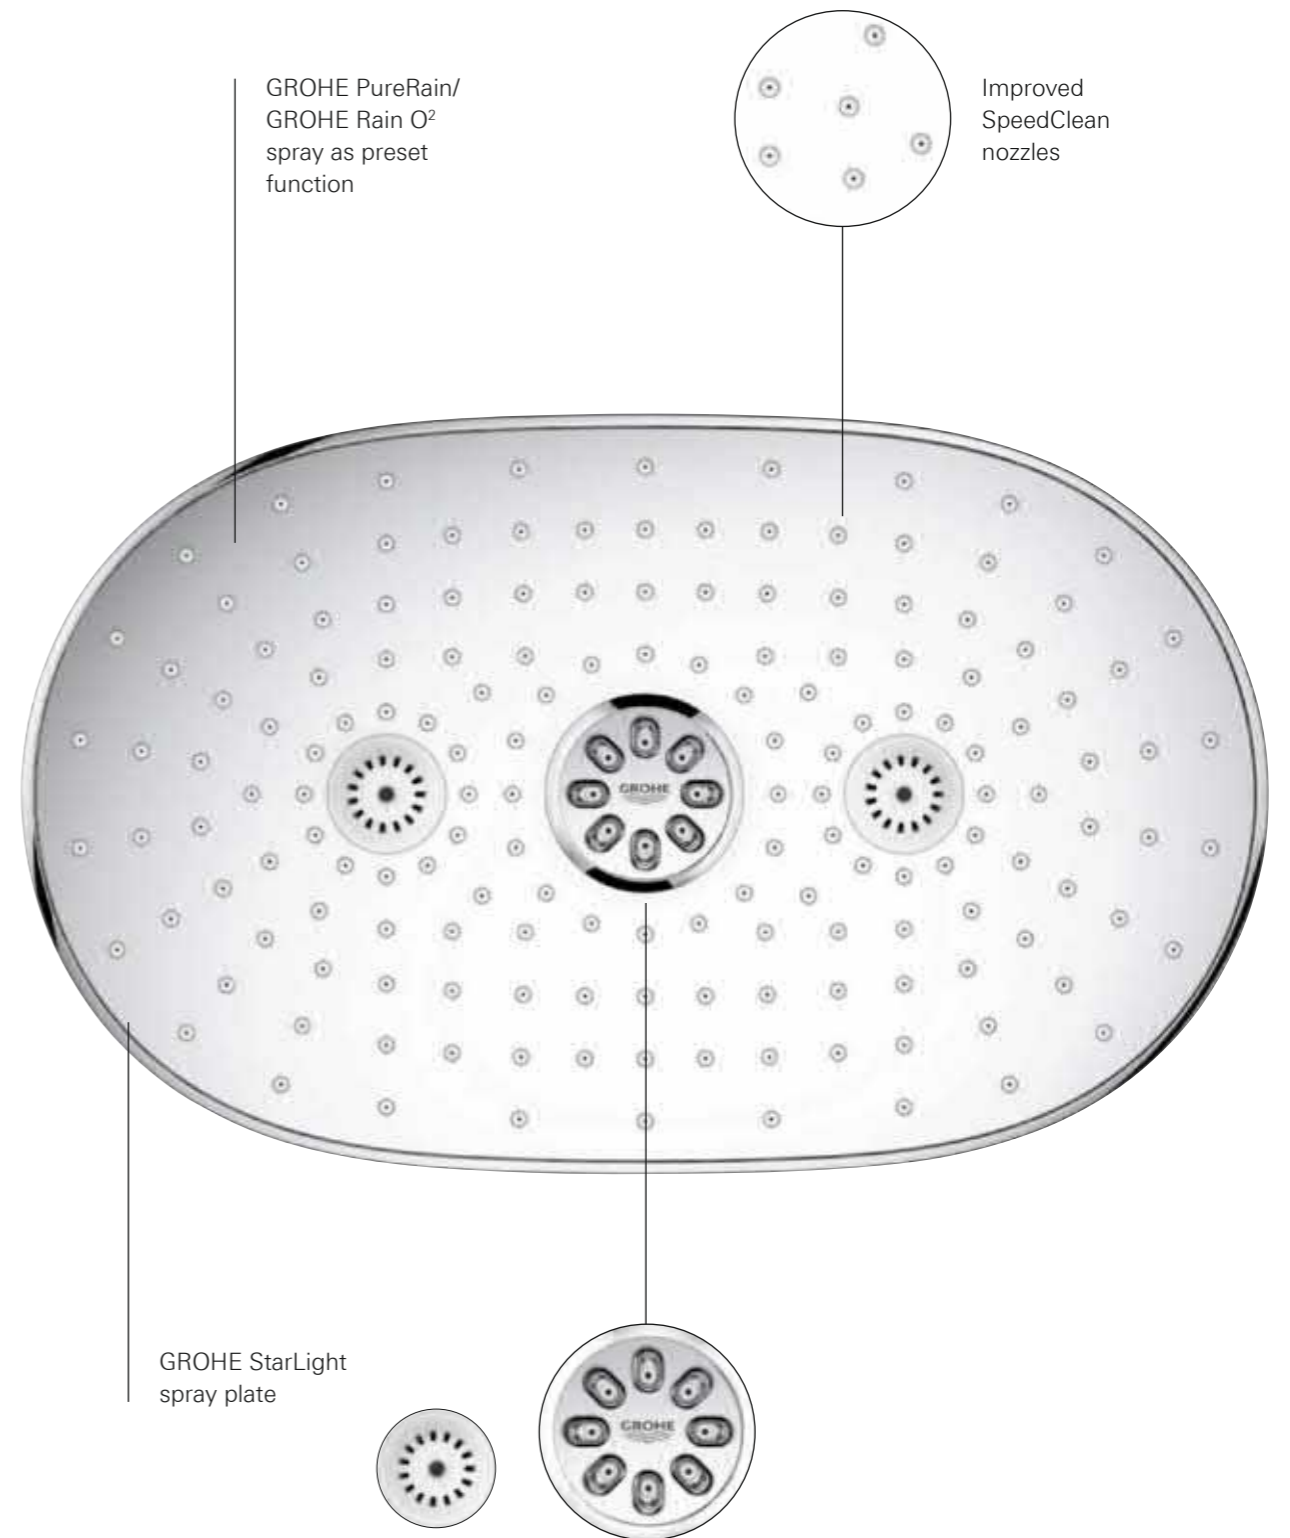

THE SIMPLEST WAY
TO A STUNNING
EXPERIENCE:
EXPOSED SHOWERS

26 087 000
Euphoria Cube System 230
Shower system with thermostat

YOUR SHORT CUT FROM PLANNING TO ENJOYMENT

Close your eyes and imagine your perfect shower.
Exposed showers from GROHE let you turn your plans
into reality more easily than you would believe possible.
From planning to enjoying can be such a simple step.

THIS IS WHAT **SHEER PLEASURE** LOOKS LIKE

For the perfect shower, the perfect finish. The GROHE Rainshower 360 comes in two stylish finishes: classic chrome and, for a subtly elegant design statement, MoonWhite.

GROHE TrioMassage spray

The renowned Bokoma spray and two Massage sprays give you a head and shoulder massage in one combined spray

THE VISIBLE BENEFIT GROHE SMARTCONTROL EXPOSED

Perhaps you have long dreamed of turning your old shower into a wonderful shower experience. If you are planning a new bathroom or a renovation, GROHE SmartControl Exposed is an ideal solution. The wall mounted GROHE Rainshower SmartControl shower system makes fitting a simple matter – but the result is all the more stunning.

of the GROHE SmartControl Exposed includes an integrated shelf that offers space for shampoo and shower gel.

The many features of GROHE SmartControl – from the intuitive use of the SmartControl buttons, perfect volume and temperature control to a choice of finish for the shower heads – guarantee more pleasure under the shower.