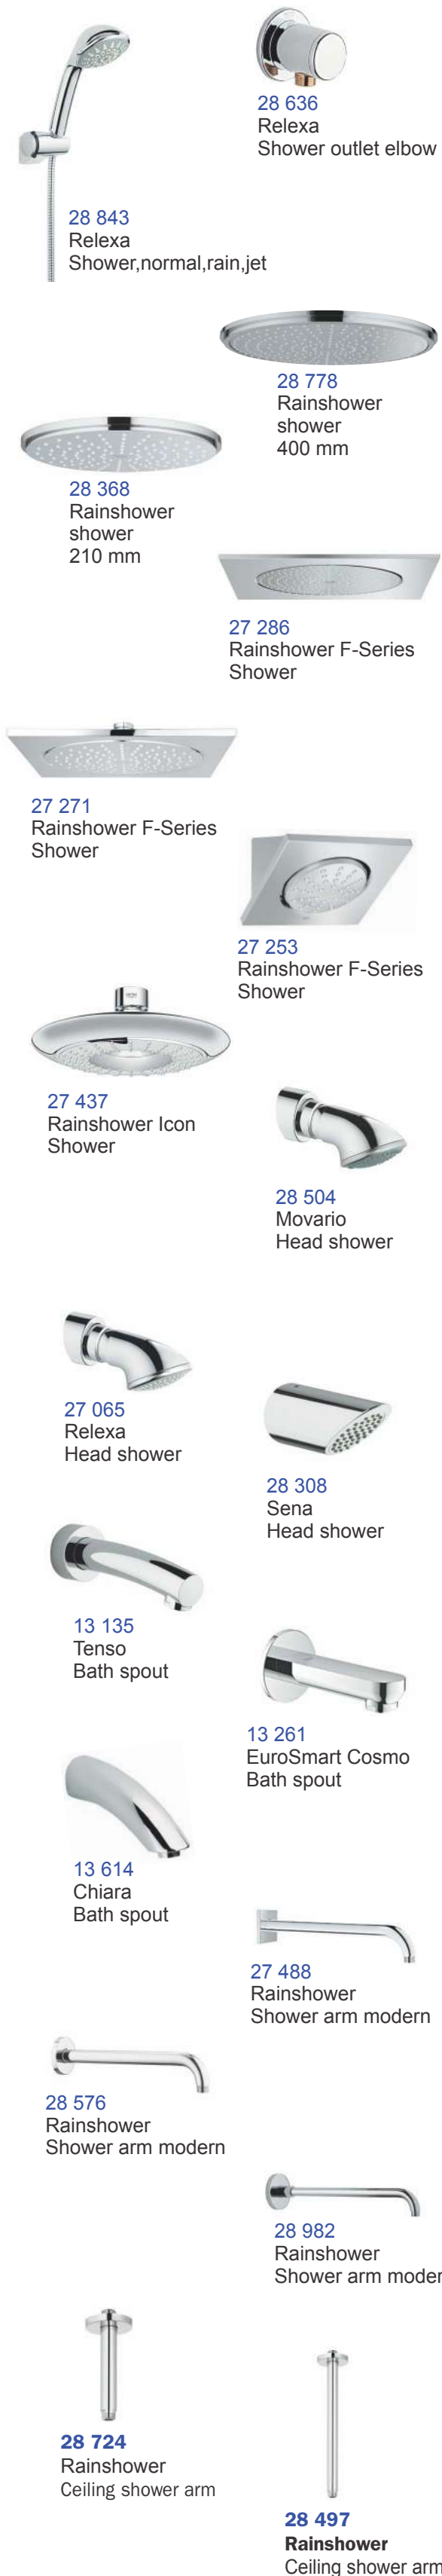

Shower Set

Showers

Showers

Sanitary Systems

GROHE

ENJOY WATER®