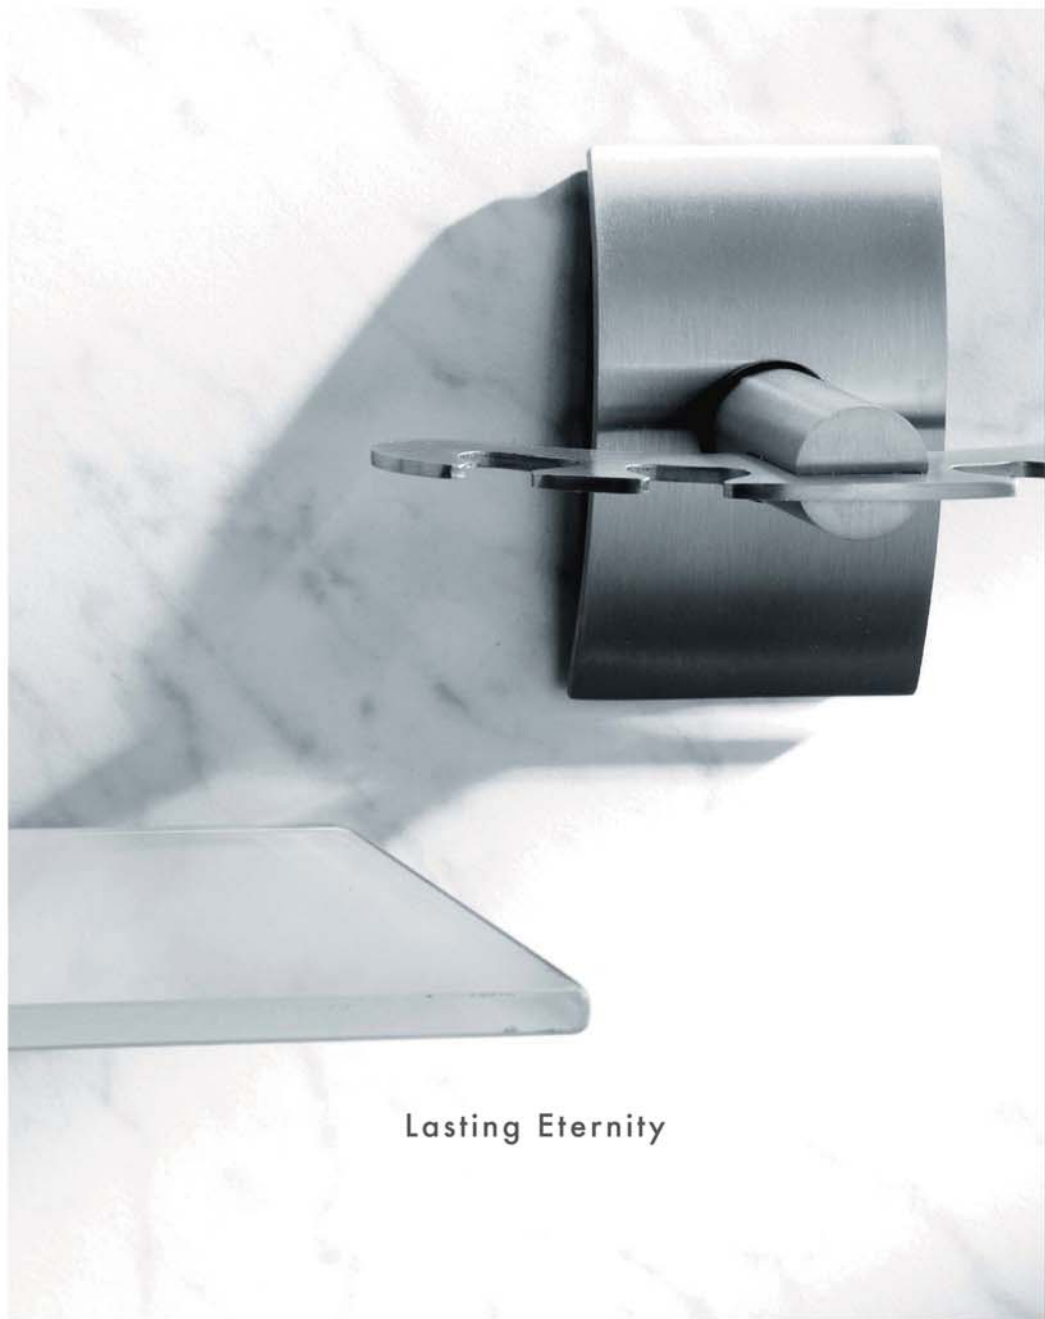

6893-70-80SS
Shelf (600mm)

6893-10-80SS
Towel Bar (C/C 600mm)

6893-80-80SS
Toilet Brush Holder

6893-21-80SS
Soap Dish

Lasting Eternity

Stainless Steel

6899-35-80S1
Tooth Brush Holder

6899-50-80S1
Robe Hook