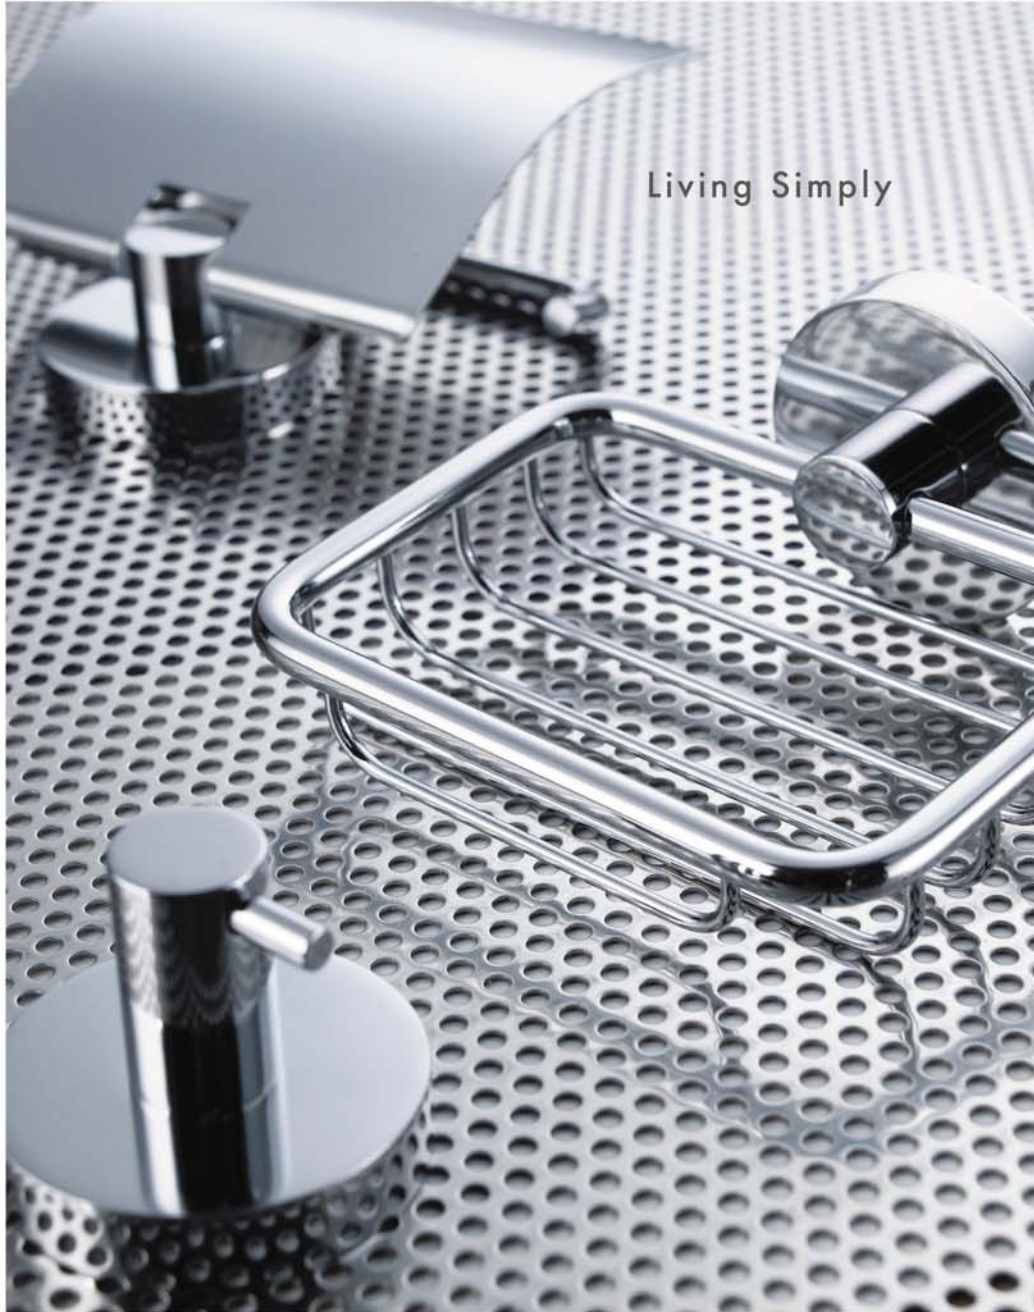

Living Simply

6810-DS-80CP
Door Stop W/Hook

6810-50-80CP
Robe Hook

6810-52-80CP
Double Robe Hook

6810-20-80CP
Soap Dish

6810-21-80CP
Soap Dish

6810-25-80CP
Soap Dispenser
Capacity:140ml

6810-30-80CP
Tumbler Holder