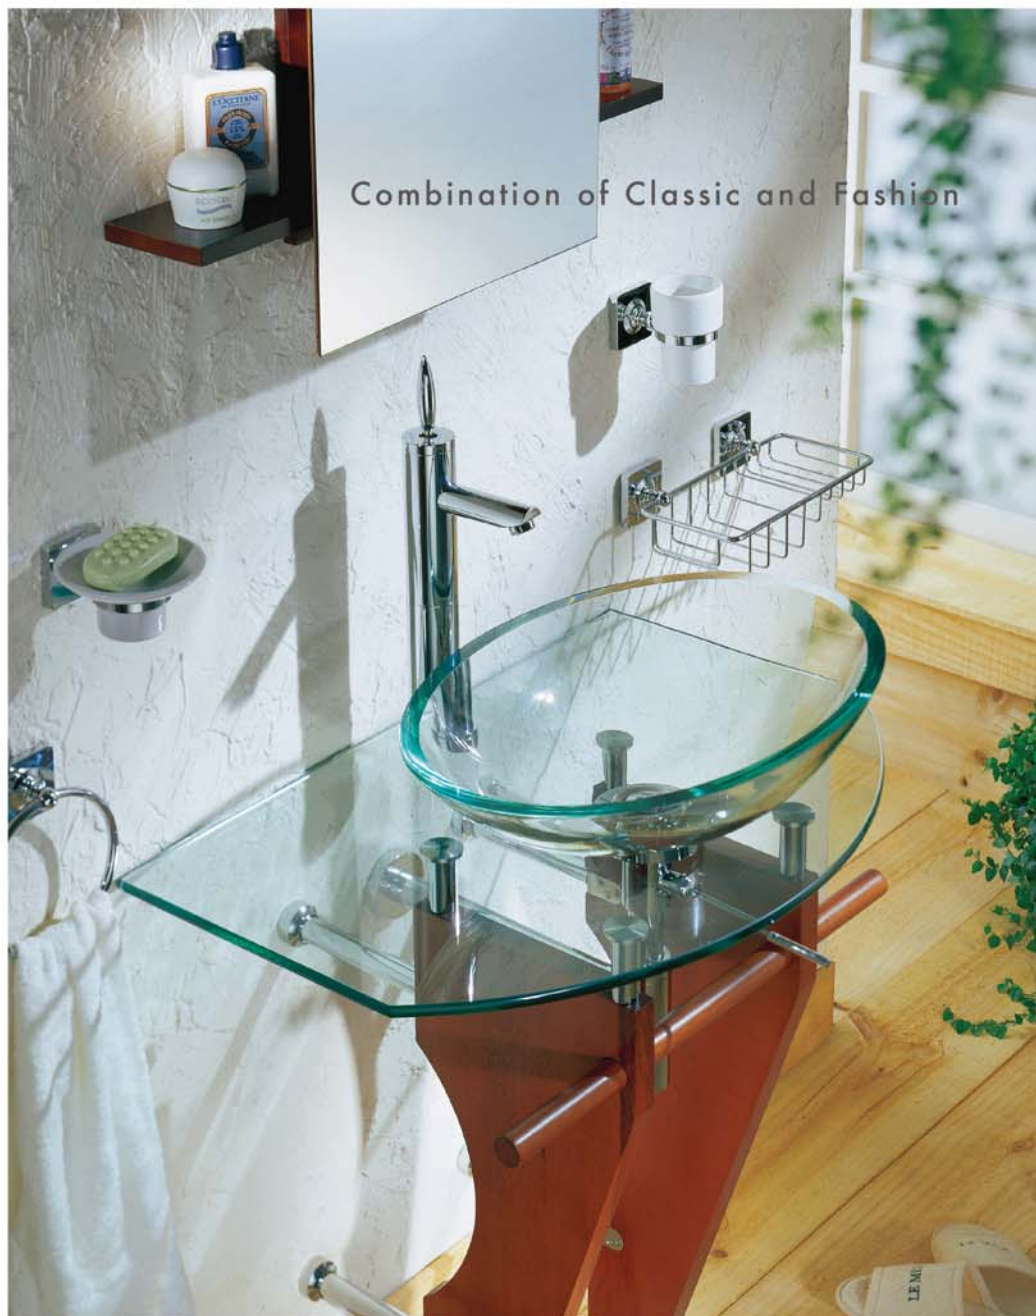

6770-90-81S1
Basin Faucet
(Stainless Steel)

6502-N2-80CP
Hand-Drive W/Tail Tube

6502-T1-80CP
T-Trap

0910-X0-4002
Soap Dish

0910-W0-4002
Tumbler

6134-7A-8002
Wooden Shelf/Sepetir
L:58 W:12 H:2.8cm

Combination of Classic and Fashion