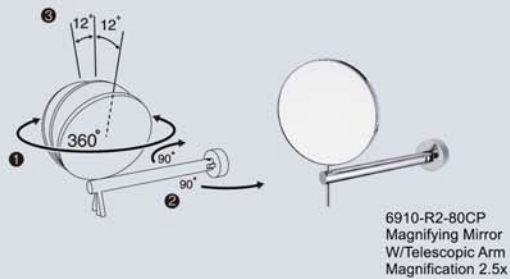

6918-81-80CP
Glass Toilet Brush Holder

6918-10-80CP
Towel Bar
(C/C 600mm)

6918-14-80CP
Double Towel Bar
(C/C 600mm)

6918-70-80CP
Shelf (600mm)

Charming Presence

Justime Lends the Minimalist Touch to the Bathroom