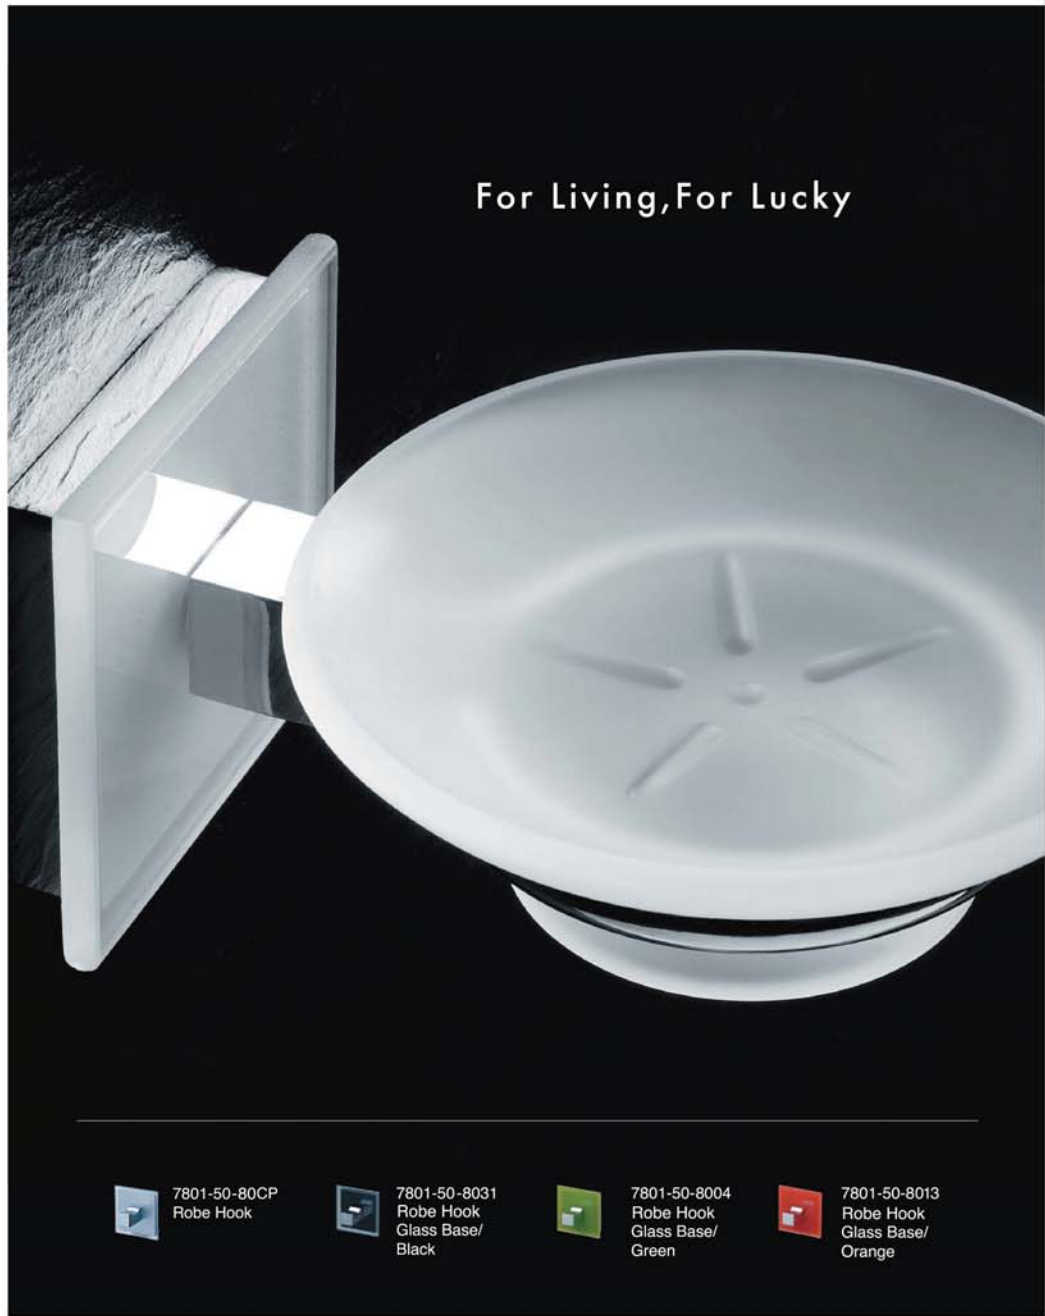

For Living, For Lucky

7801-50-80CP
Robe Hook

7801-50-8031
Robe Hook
Glass Base/
Black

7801-50-8004
Robe Hook
Glass Base/
Green

7801-50-8013
Robe Hook
Glass Base/
Orange

Frosted Glass Faceplate