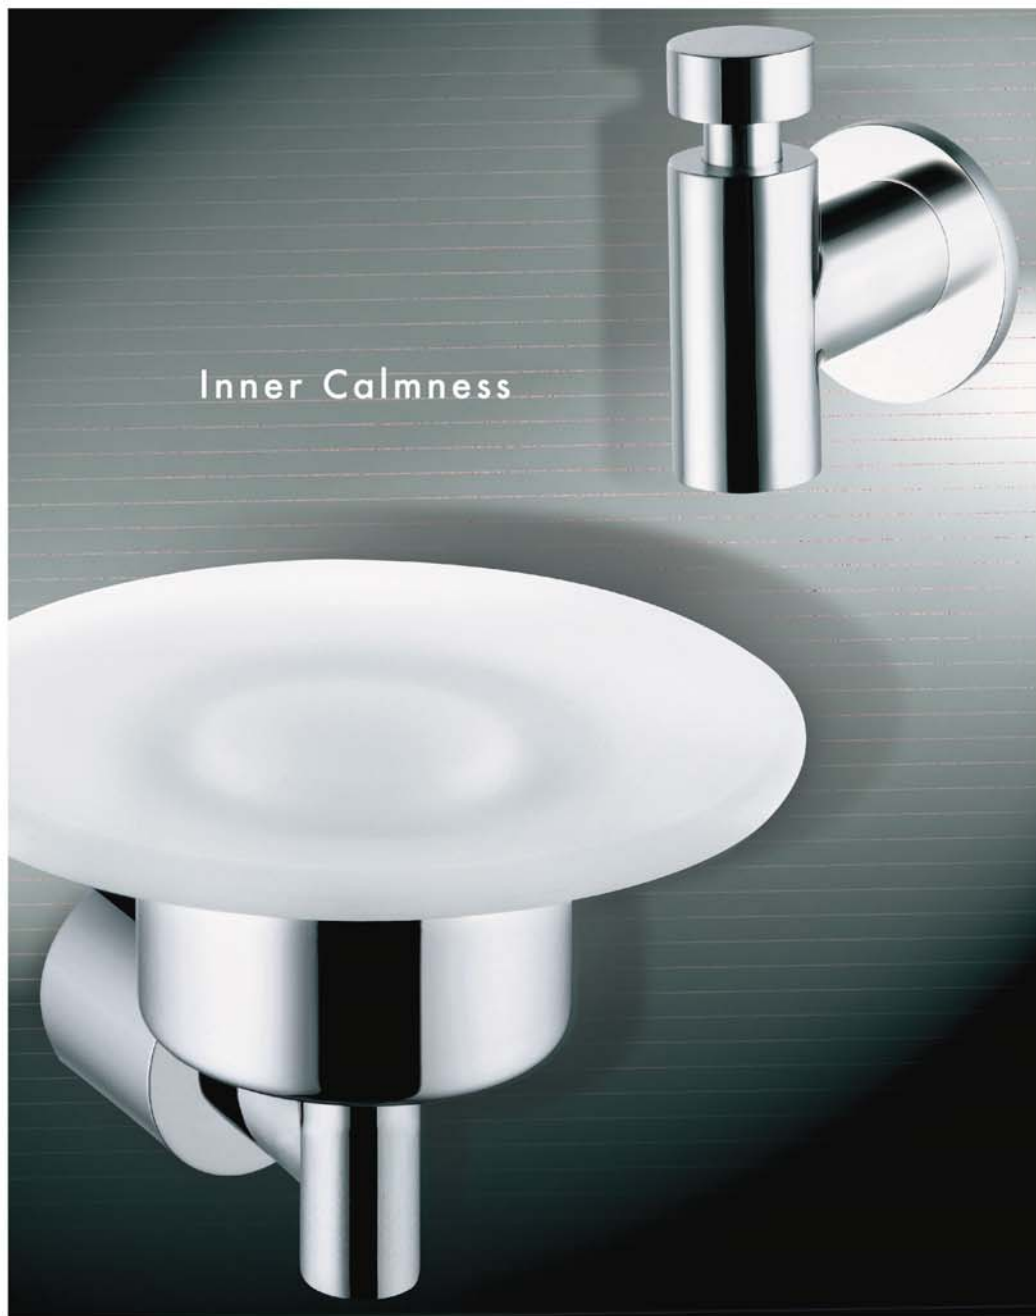

Inner Calmness