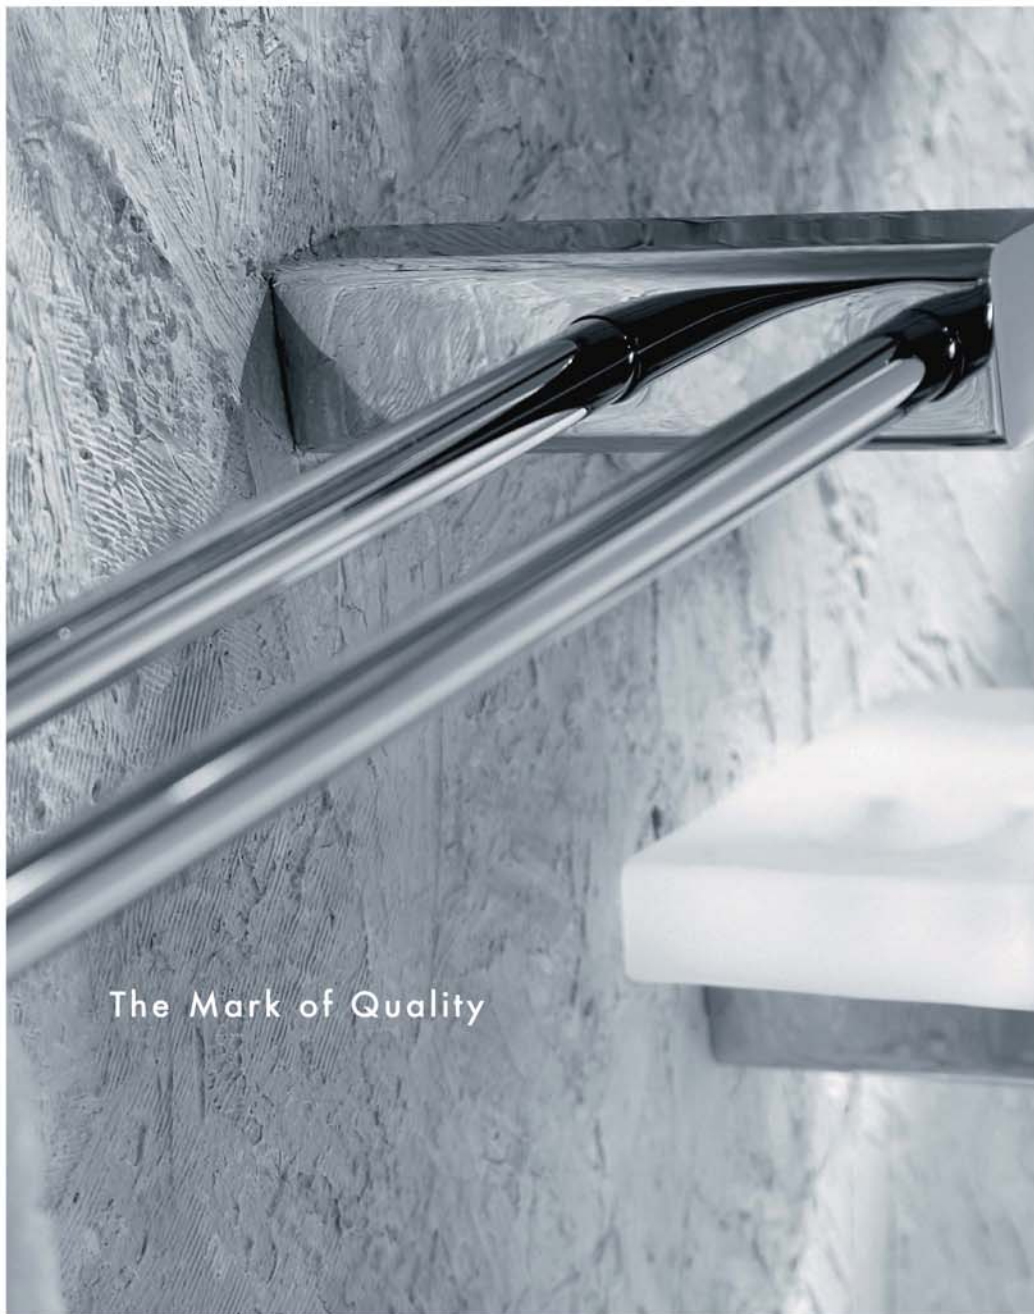

The Mark of Quality

PK SW CP