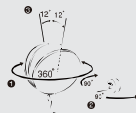

Charming Presence

6910-44-80CP
Bilateral Toilet
Tissue Holder