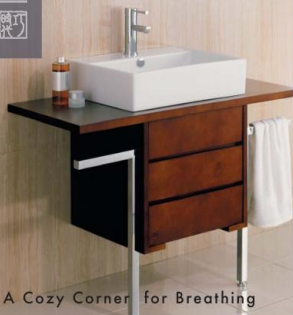

A Cozy Corner for Breathing

6133-00-80CP