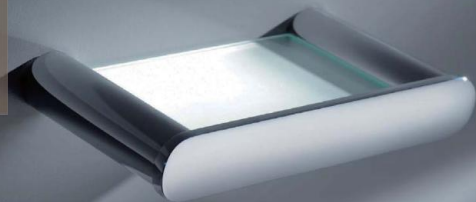

The Charm is in the Detail

MA CP W

台灣精品
TAIWAN EXCELLENCE
2011