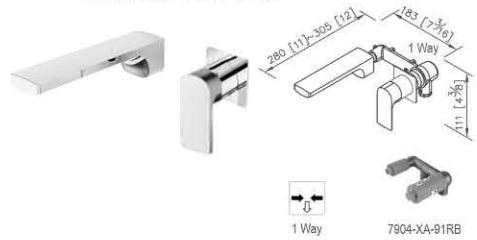

Arch Series

5790-X2-80CP
Wall-Mounted Basin Mixer

7790-X2-80CP
Concealed Bidet Mixer

5790-92-80CP
Wall-Mounted Basin Mixer

7790-X3-80CP
Concealed Bidet Mixer

5790-X3-80CP
Concealed Bidet Mixer

5790-XF-80CP
Concealed Shower / Bidet Mixer

7790-XW-80CP
Concealed Shower Mixer

6703-X2-80PK
Wall-Mounted Basin Mixer

1 Way

7904-XA-91RB

9703-92-80PK
Wall-Mounted Basin Mixer

1 Way

6757-92-80CR

6703-X3-80PK
Concealed Bidet Mixer