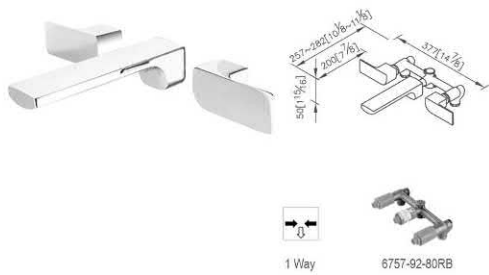

Arch Series

5790-X2-80CP
Wall-Mounted Basin Mixer

7790-X2-80CP
Concealed Bidet Mixer

5790-92-80CP
Wall-Mounted Basin Mixer

7790-X3-80CP
Concealed Bidet Mixer

5790-X3-80CP
Concealed Bidet Mixer

5790-XF-80CP
Concealed Shower / Bidet Mixer

7790-XW-80CP
Concealed Shower Mixer

6703-X2-80PK
Wall-Mounted Basin Mixer

1 Way

7904-XA-91RB

9703-92-80PK
Wall-Mounted Basin Mixer

1 Way

6757-92-80CR

6703-X3-80PK
Concealed Bidet Mixer