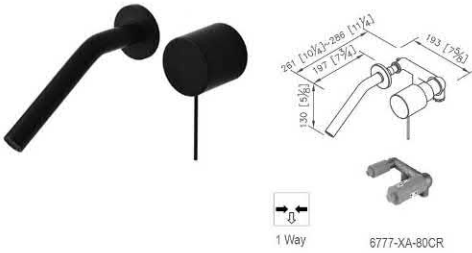

6771-X3-80CP
Concealed Bidet Mixer

6765-X3-80CP
Concealed Bidet Mixer

6765-XS-80CP
Concealed Bidet Mixer

6765-XF-80CP
Concealed Shower / Bidet Mixer

6765-XW-80CP
Concealed Shower Mixer

6771-XG-80CP
Wall-Mounted Basin Mixer

6777-X2-80MA
Wall-Mounted Basin Mixer

6777-92-80MA
Wall-Mounted Basin Mixer

6777-X3-80CP
Concealed Bidet Mixer

6777-XF-80MA
Concealed Shower / Bidet Mixer

6777-X2-80MA
Wall-Mounted Basin Mixer

3 Way

6758-XG-80CR