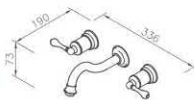

7790-XW-80CP
Concealed Shower Mixer

6703-X2-80PK
Wall-Mounted Basin Mixer

1 Way

7904-XA-91RB

9703-92-80PK
Wall-Mounted Basin Mixer

1 Way

6757-92-80CR

6703-X3-80PK
Concealed Bidet Mixer