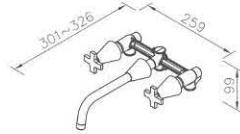

6927-X3-80CP
Concealed Shower / Bidet Mixer

6927-XW-80CP
Concealed Shower Mixer

7874-92-80CP
Wall-Mounted Basin Mixer

7874-9H-80CP
Concealed Shower / Bidet Mixer

7874-Z3-80CP
Concealed Shower Mixer

7803-ZC-80CR
Wall-Mounted Basin Mixer