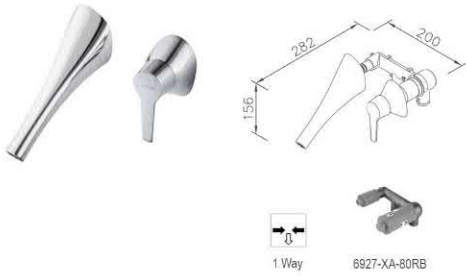

6923-X2-80CP
Wall-Mounted Basin Mixer

6923-X3-80CP
Concealed Bidet Mixer

6923-XF-80CP
Concealed Shower / Bidet Mixer

6923-XW-80CP
Concealed Shower Mixer

6927-X2-80CP
Wall-Mounted Basin Mixer

6927-X3-80CP
Concealed Bidet Mixer