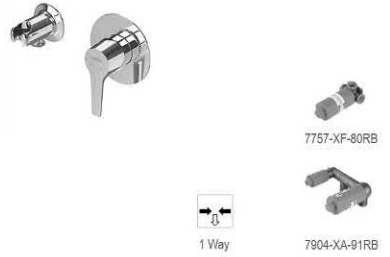

6923-X2-80CP
Wall-Mounted Basin Mixer

6923-X3-80CP
Concealed Bidet Mixer

6923-XF-80CP
Concealed Shower / Bidet Mixer

6923-XW-80CP
Concealed Shower Mixer

6927-X2-80CP
Wall-Mounted Basin Mixer

6927-X3-80CP
Concealed Bidet Mixer