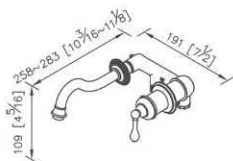

1 Way

7904-XA-91RB

9703-92-80PK
Wall-Mounted Basin Mixer

1 Way

6757-92-80CR

6703-X3-80PK
Concealed Bidet Mixer

1 Way

7757-XF-80RB

7904-XA-91RB

6703-XF-80PK
Concealed Shower / Bidet Mixer

1 Way

7757-XF-80RB

6703-XW-80PK
Concealed Shower Mixer

2 Way

7757-XW-80RB