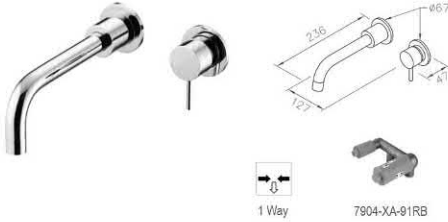

7757-XW-80RB

7803-92-80CP
Wall-Mounted Basin Mixer

1 Way

6757-92-80CR

7803-9H-80CP
Concealed Shower / Bidet Mixer

1 Way

7757-9H-81CR

7803-Z3-80CP
Concealed Shower

3 Way

6757-Z3-81RB

7770-X2-80S1
Wall-Mounted Basin Mixer

7770-X3-80S1
Concealed Bidet Mixer

6770-XF-80S1
Concealed Shower / Bidet Mixer

6770-XW-80S1
Concealed Shower Mixer

Elegant Series

6771-X2-80CP
Wall-Mounted Basin Mixer