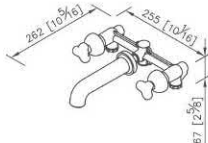

6903-92-80CP
Wall-Mounted Basin Mixer