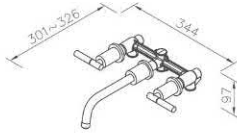

1 Way

6757-92-80CR

7880-9H-80CP
Concealed Shower / Bidet Mixer

1 Way

6757-9H-81CR

7880-Z3-80CP
Concealed Shower Mixer