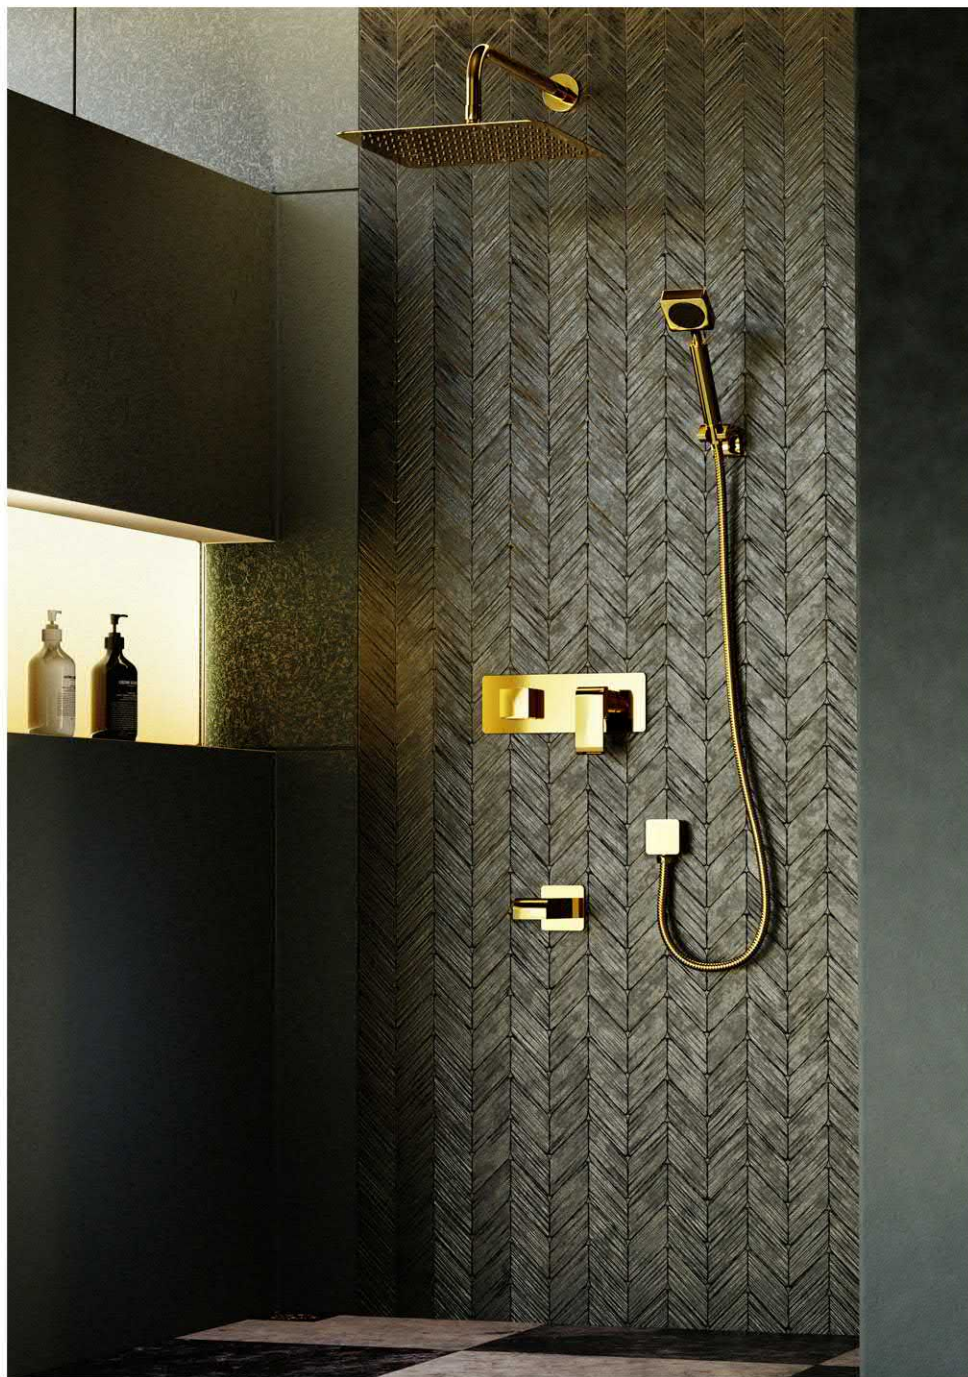

6904-XS-80CP
Concealed Bidet Mixer

6904-X3-80CP
Concealed Bidet Mixer

6904-X3-85CP
Concealed Bidet Mixer

6904-XG-80CP
Concealed Shower Mixer

6904-XF-80CP
Concealed Shower / Bidet Mixer

6904-XW-80CP
Concealed Shower Mixer

6923-X2-80CP
Wall-Mounted Basin Mixer

6923-X3-80CP
Concealed Bidet Mixer

6923-XF-80CP
Concealed Shower / Bidet Mixer

6923-XW-80CP
Concealed Shower Mixer

6927-X2-80CP
Wall-Mounted Basin Mixer

6927-X3-80CP
Concealed Bidet Mixer