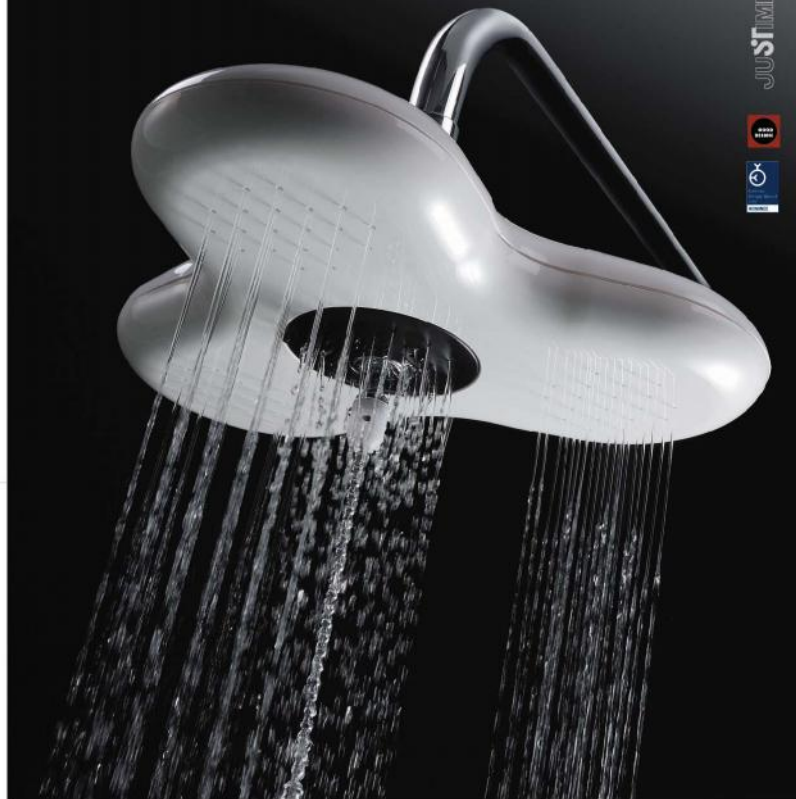

Wall-Mounted
Showerhead
6903-AB-8007

6903-AB-8207
Center Spray
/ Whole Spray

Concealed Mixer Valve
W/ Check Valve

W/O Inlet Stop Version
6903-XM-80CW

W/ Inlet Stop Version
6903-XP-80CW

6920-9V-80CP
Bath Spout

6903-VA-80CP
Water Valve(Cold Only)

6903-VB-80CP
Water Valve(Hot Only)

Three-Handle Valve
6903-Z0-81CP

6903-Z1-81CP

6903-Z2-81CP

6903-Z3-81CP

3-Way Diverter (One Inlet)
6903-WC-80CP

6903-WB-80CP

6903-WB-81CP

6903-WB-82CP

3-Way Diverter (Two Inlets)
6903-W3-80CP

6903-W2-80CP

6903-W2-81CP

6903-W2-82CP

6759-AD-81CP
Wall Supply
W/Hose 150CM

6903-AC-8007
Showerhead

6903-AS-8007
Ceiling-Mounted
Showerhead