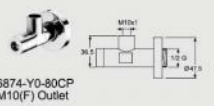

Sink Accessory

Bath Spout

Connector

Diverter

6790-TC-80CR
Diverter

6790-TD-80CR
Diverter

Angle Stop