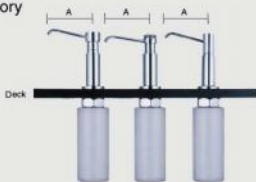

Sink Accessory