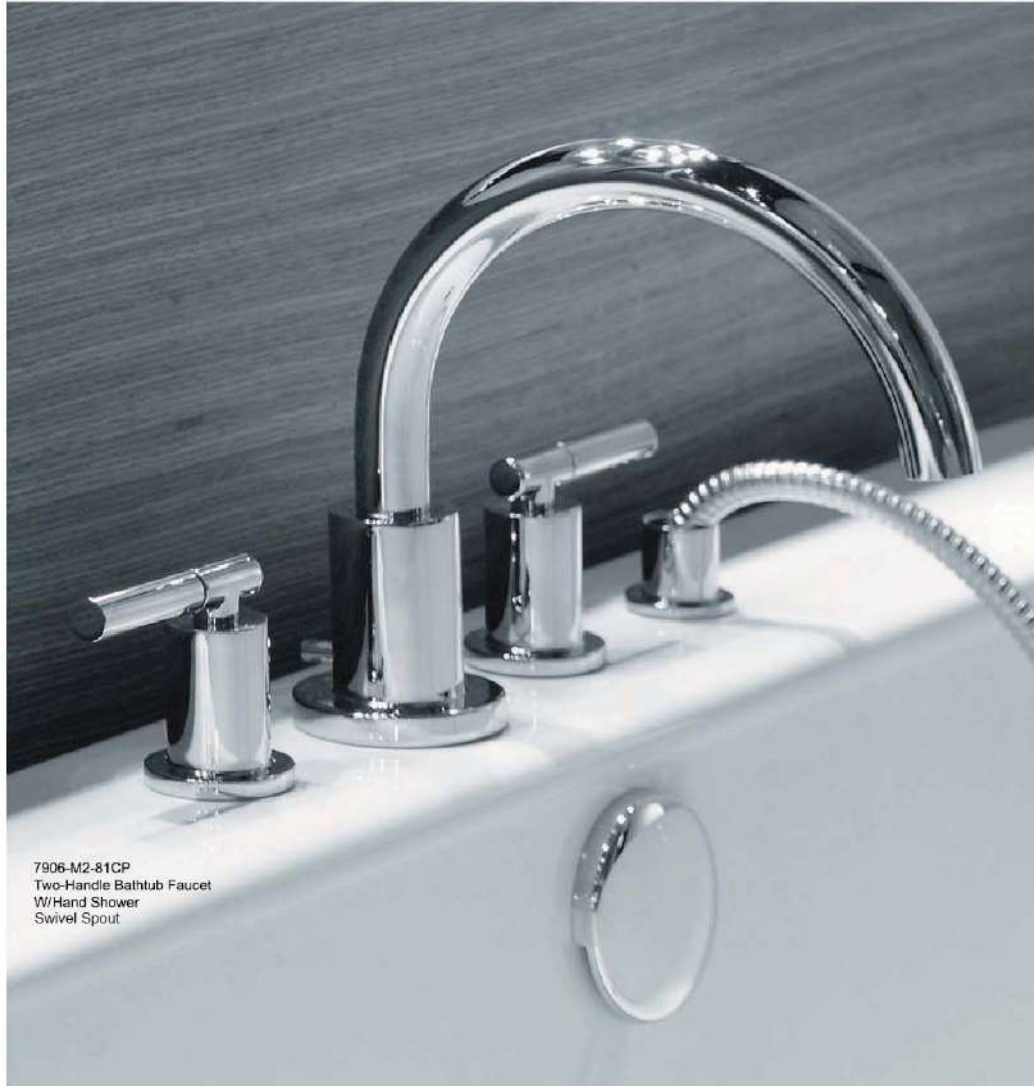

7906-M2-81CP
Two-Handle Bathtub Faucet
W/Hand Shower
Swivel Spout