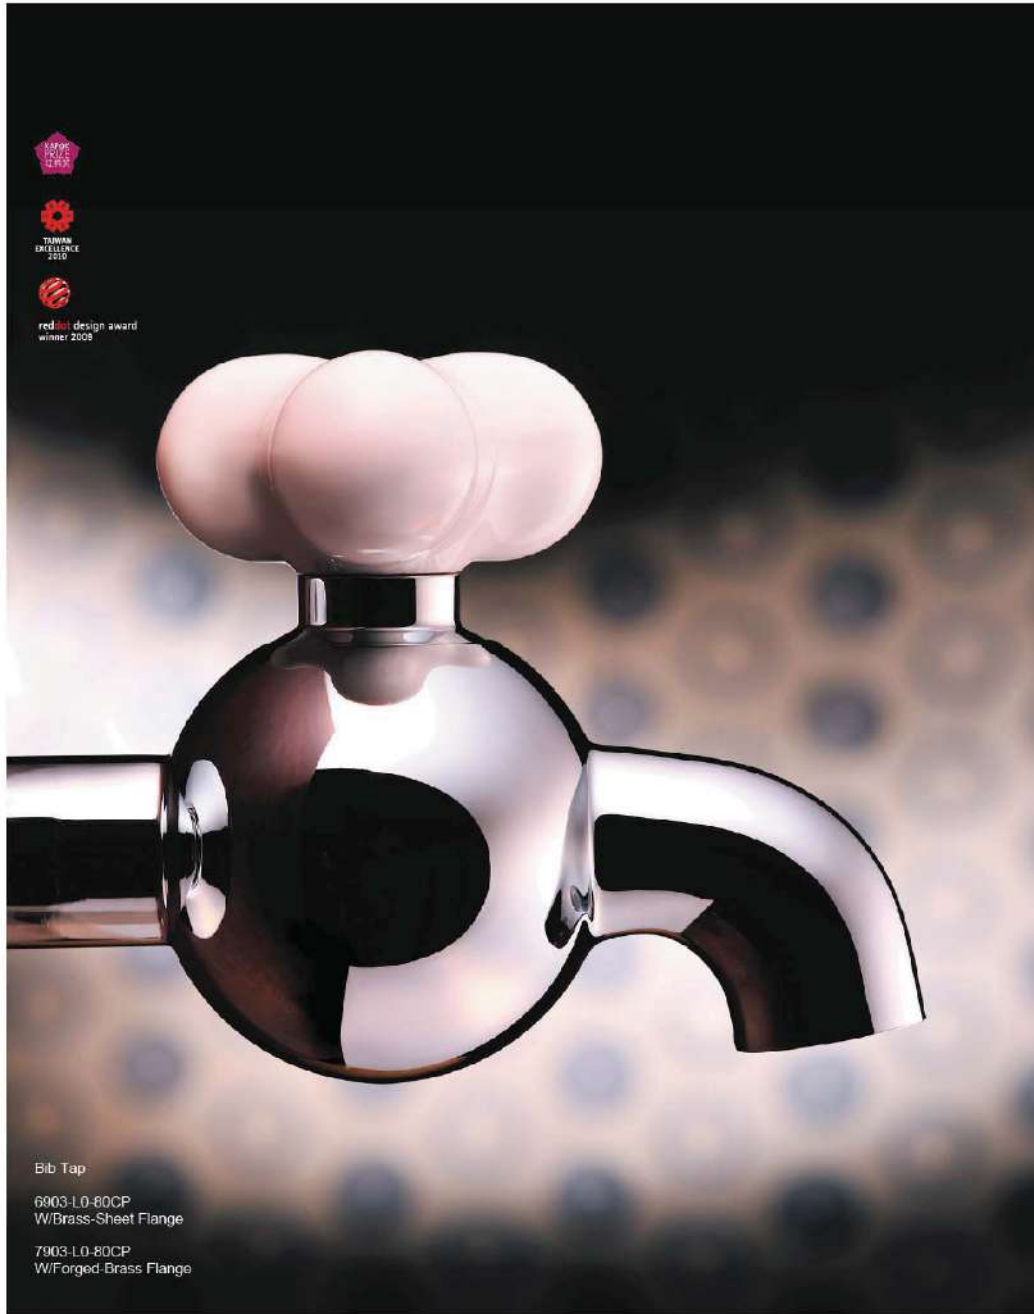

6875-WS-82CP
Sprayer
W/120 cm Hose
& Wall Bracket(Brass)

6875-Y6-80CP
Angle Stop G1/2
W/Filter

6875-WS-81CP
Sprayer
W/120 cm Hose
& Wall Bracket(Plastic)

6875-YC-80CP
Angle Valve W/Holder

6875-9Q-81CP
Sprayer
W/120 cm Hose