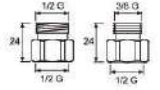

6874-BZ-80CR
Connector W/Filter 1/2G x 1/2G
6874-BW-80CR
Connector 3/8G x 1/2G