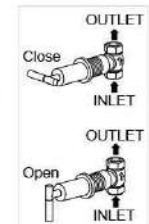

6880 Symmetria

7880-Z2-81CP

7880-Z3-81CP