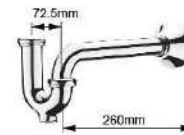

P-Trap W/Cleanout
6119-A3-80CP 1 1/2"
6119-B3-80CP 1 1/4"