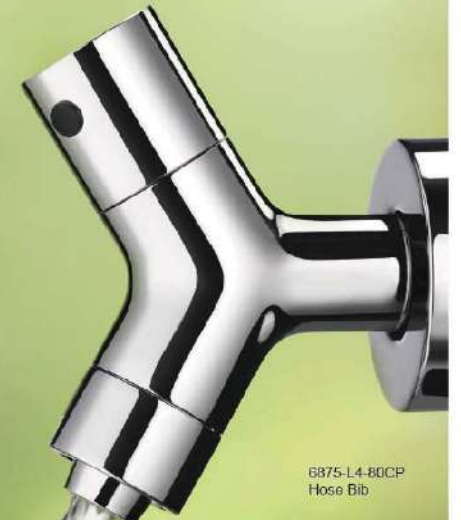

6796 Function

6875 Yes

YES Hose Bib

6875-L4-80CP
Hose Bib