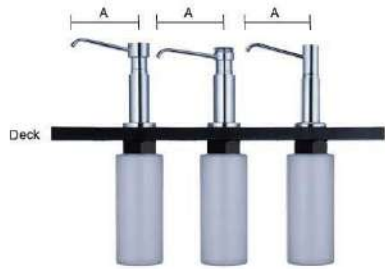

Plumbing Fittings

50mm Max.

Sink Accessory

Deck-Mounted Soap Dispenser 6759-26-80CP A:81mm 6759-26-81CP A:163mm	Deck-Mounted Soap Dispenser 6803-26-80CP A:81mm 6803-26-81CP A:163mm	Deck-Mounted Soap Dispenser 6880-26-80CP A:81mm 6880-26-81CP A:163mm

Bath Spout

Connector

Diverter