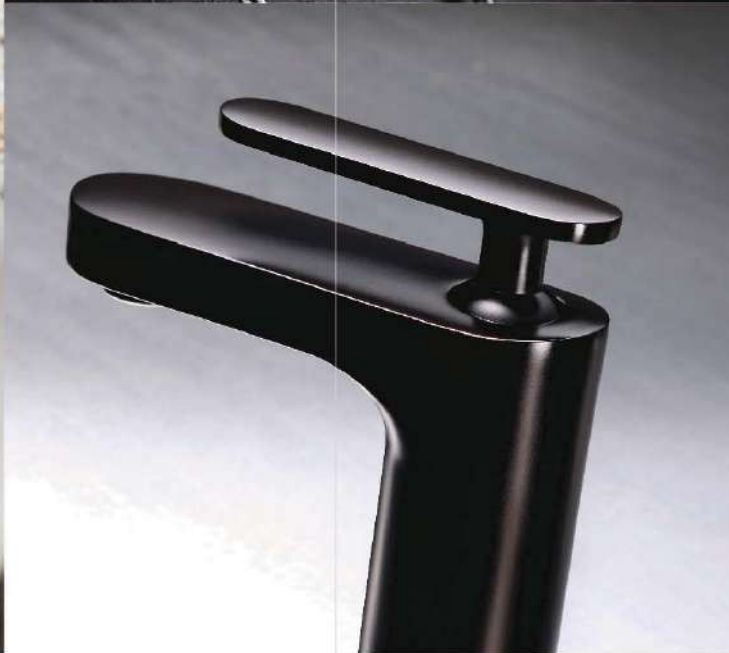

7920-Z1-81CP

7920-Z2-81CP

7920-Z3-81CP

6920-BF-80CP
Rainshower System W/Showerhead W/Hand Shower W/Hose 150cm

6920-BD-80CP
Bath/Rainshower System W/Showerhead W/Hand Shower W/Hose 150cm Swivel Spout

The Charm Is In The Detail