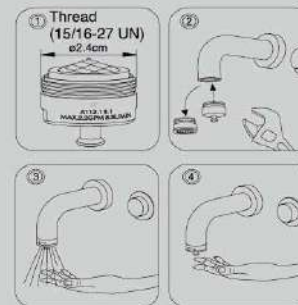

The Function Matters

6797-91-80CP
Tip-Touch
Lavatory Faucet W/Mixing Valve