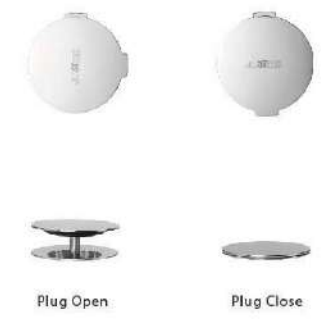

7906-91-81CP
Two-Handle Basin Faucet
W/Lift Rod
Swivel Spout

7906-M0-80CP
Two-Handle Bathtub Faucet
Swivel Spout

Modern & Minimalist Styling

6234 Still One

- 6234-K0-80CP
Still One Bath Mixer
W/Pop-Up Waste & Overflow
- 6234-K0-81CP
Still One Bath Mixer
W/Pop-Up Waste & Overflow
& Elbow Connectors
- 6234-K0-82CP
Still One Bath Mixer
W/Pop-Up Waste & Overflow
& Elbow Connectors
& 60cm Braided Hoses