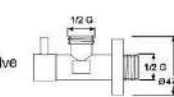

6874-Z5-80CP
Angle Stop W/Handle
W/90 Degree Control Valve