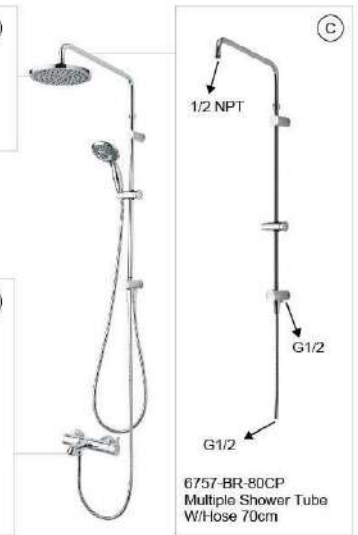

6759-9T-80CP
Slide Bar Set
6757-9T-81CP
Slide Bar Set
W/Hand Shower
W/Hose 150cm

6757-9G-82CP
Sprayer
W/120cm Hose
&Fixed Wall Bracket

6757-9S-80CP
Hand Shower
6757-9S-81CP
Hand Shower
W/Hose 150cm

6757-BD-80CP
Bath/Rainshower System
W/8" Showerhead
W/Hand Shower
(Plastic)
W/Hose 150cm

6768-AC-80CP
8" Showerhead

6766-94-81CP
Bath Shower Mixer
W/Hand Shower
W/Hose 150 cm
W/Wall Bracket

6757-BR-80CP
Multiple Shower Tube
W/Hose 70cm

(A) + (B) + (C) = 6766-BR-82CP

Enjoyment of Minimalism

6765-90-80MA
Basin Faucet
8765-90-80MA
Basin Faucet
W/Push-Button&Tail Tube
W/P-Trap
W/Angle Stops