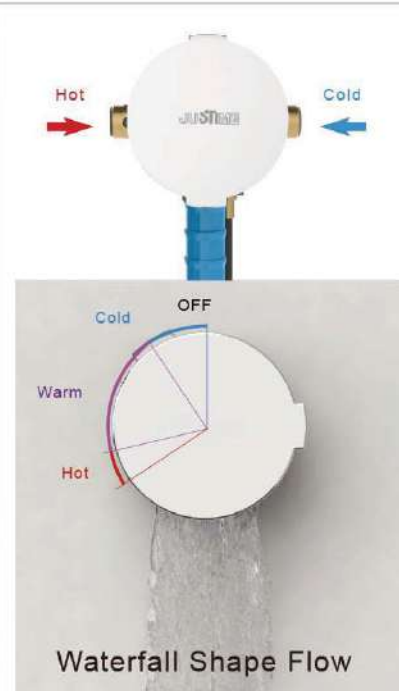

7906-91-81CP
Two-Handle Basin Faucet
W/Lift Rod
Swivel Spout

7906-M0-80CP
Two-Handle Bathtub Faucet
Swivel Spout

Modern & Minimalist Styling

6234 Still One

- 6234-K0-80CP
Still One Bath Mixer
W/Pop-Up Waste & Overflow
- 6234-K0-81CP
Still One Bath Mixer
W/Pop-Up Waste & Overflow
& Elbow Connectors
- 6234-K0-82CP
Still One Bath Mixer
W/Pop-Up Waste & Overflow
& Elbow Connectors
& 60cm Braided Hoses