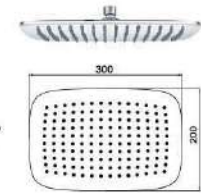

6779-90-81CP
Basin Faucet
W/Lift Rod

8779-90-81CP
Basin Faucet
W/Lift Rod
W/Pop-up & Tail Tube
W/P-Trap
W/Angle Stops

6779-L3-80CP
Two-Way Bib Tap
1/2G

0808-9S-79CP
Hand Shower
(Plastic)

6779-AC-80CP
Showerhead
(Stainless steel)
30*20 cm