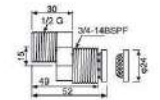

6874-YS-81CR
Adapter
W/ Connector with Filter