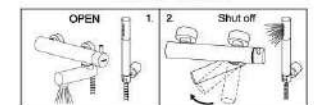

Diverter Control