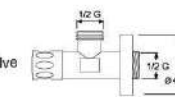

6874-Y7-80CP
1/2" (M)Outlet

6874-Y5-80CP
Angle Stop W/Handle

6874-Y6-80CP
Angle Stop W/Handle

6874-Y8-81CP
1/2" IPS x 3/8" O.D.

6875-Y6-80CP
Angle Stop G1/2
W/Filter

6874-Z4-80CP
Angle Stop
W/90 Degree Control Valve