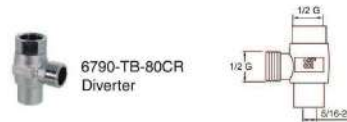

6874-BC-81CP
Extended-type Connector

Diverter

6790-TA-80CR
Diverter

6790-TC-80CR
Diverter

6790-TB-80CR
Diverter

6790-TD-80CR
Diverter

Braided Hose

1/2" x 1/2"
Braided Hose
S030-FF-7900 30cm
S045-FF-7900 45cm
S060-FF-7900 60cm
(Stainless Steel)