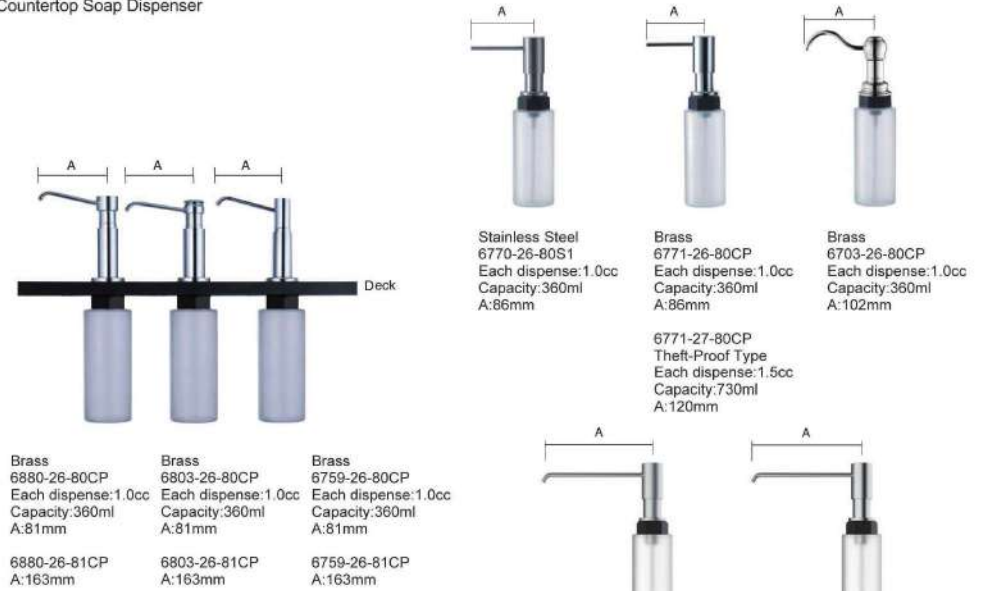

6803-2Q-80CR
Additional Part
of Soap Dispenser
(Connector & Nut)
M24*1.5x3/4-16UN

Countertop Soap Dispenser

Bath Spout

6746-B0-80CP
3/4" Brass Diverter Spout
W/3/4" x 1/2" Brass Bushing
W/Hose Connector