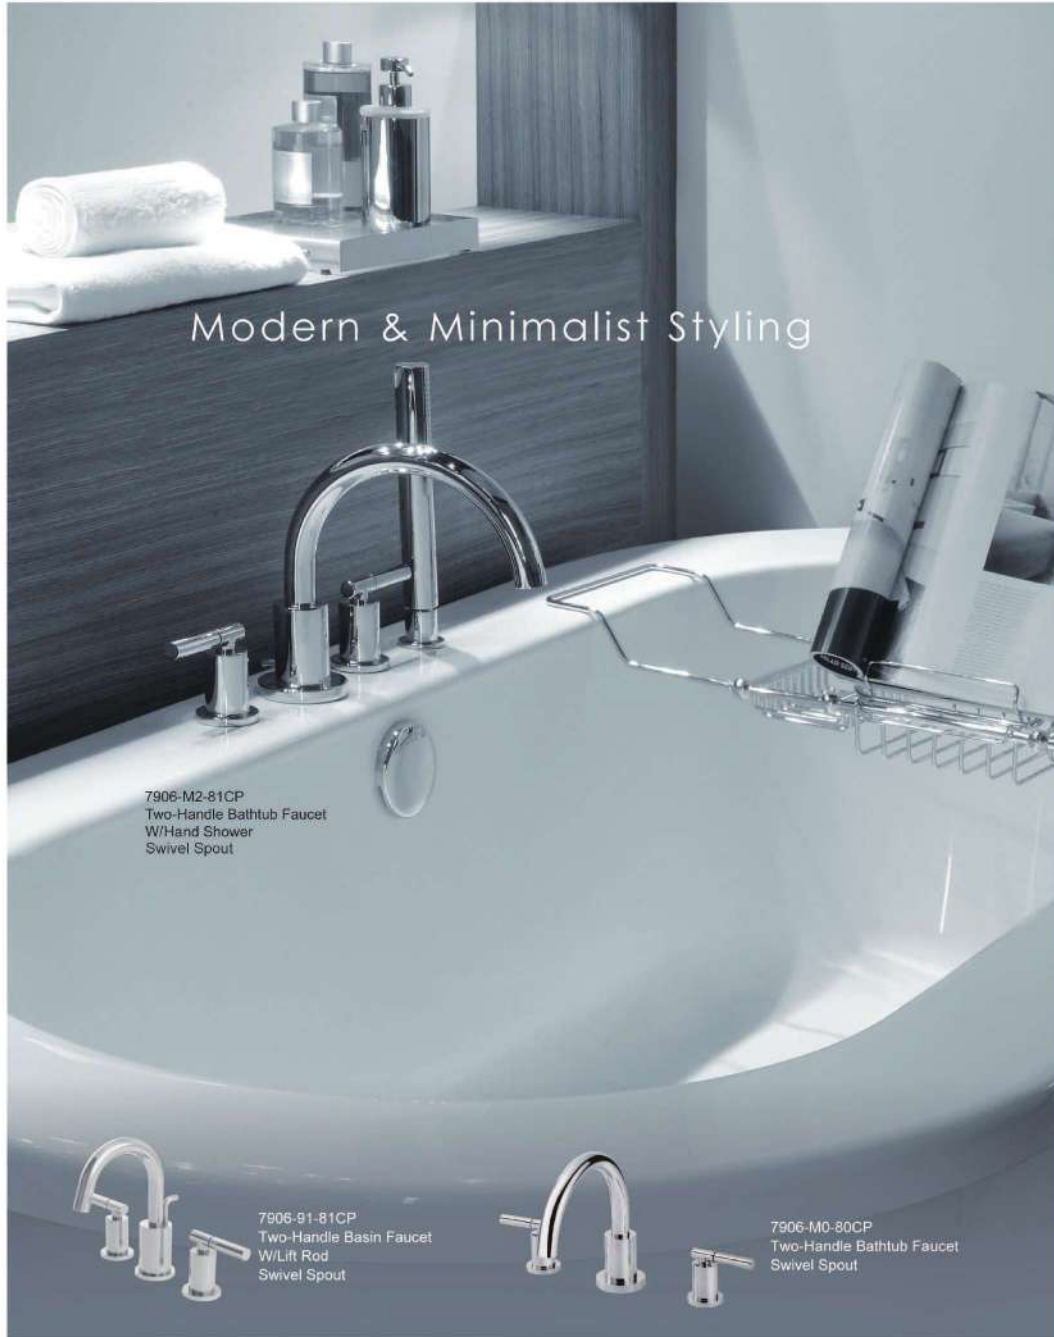

7880-WB-80CP

7880-WB-81CP

7880-WB-82CP

0876-9S-79CP
Hand Shower
(ABS)

6880-9W-81CP
Tub Spout W/Diverter

6880-9W-80CP
Tub Spout

Modern & Minimalist Styling

7906-M2-81CP
Two-Handle Bathtub Faucet
W/Hand Shower
Swivel Spout