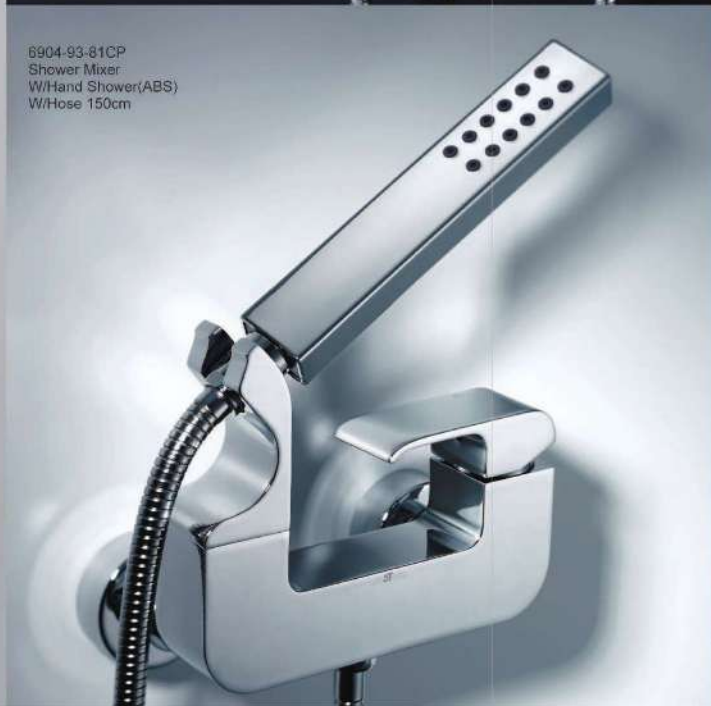

0904-9S-79CP
Hand Shower
(ABS)

6904-90-80PK
Basin Faucet
Rotary Cartridge
W/Flow Rate Adjusting Spout

6904-W0-80CP
Wall-Mounted Bath Mixer
Swivel Spout

6904-93-80CP
Shower Mixer Body

6904-91-80CP
Two-Handle Basin Faucet