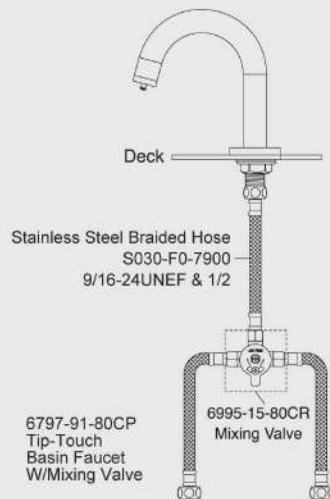

6796-U1-80P1
Floor-Mounted Bath Mixer

The Function Matters

6797-9F-80CP
Tip-Touch
Wall-Mounted Basin Faucet
(Cold Only)

6797-90-80CP
Tip-Touch
Basin Faucet
(Cold Only)

6797-S0-80CP
Sensor Basin Faucet
(Cold Only)(DC)