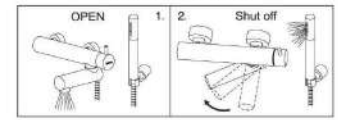

A

B

6770-93-81S1
Shower Mixer
W/Hand Shower
W/Hose 150cm
W/Wall Bracket

6770-94-81S1
Bath/Shower Mixer
W/Hand Shower
W/Hose 150cm
W/Wall Bracket

Diverter Control

Simple, Elegant & Innovation

6771-96-80CP
Kitchen Faucet
Swivel Faucet